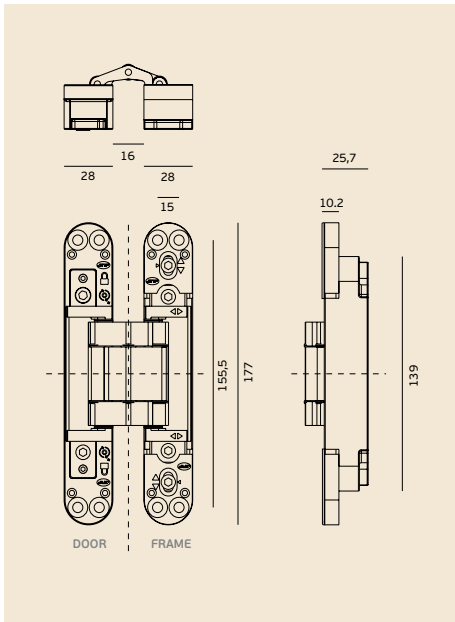

NEW

IN.05.062.B

COPLAN SERIES 175 Black edition

Dobradiça invisível com ajuste 3D / 3D Adjustable invisible hinge / Bisagra invisible ajustable 3D.

Registo internacional / International design registry / Registro internacional

IN.05.062.B + KI.05.062
Dobradiça invisível com ajuste 3D + KIT intumescente
3D Adjustable invisible hinge + Intumescent KIT

EN1935 3740140 11

EN1935 3741140 11

COPLAN
SERIES 175
IN.05.062