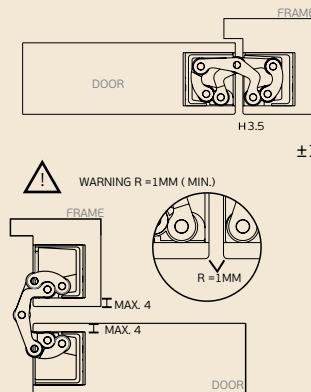

NEW

IN.05.062.B

COPLAN SERIES 175 Black edition

Dobradiça invisível com ajuste 3D / 3D Adjustable invisible hinge / Bisagra invisible ajustable 3D.

Registo internacional / International design registry / Registro internacional

IN.05.062.B + KI.05.062
Dobradiça invisível com ajuste 3D + KIT intumescente
3D Adjustable invisible hinge + Intumescent KIT

EN1935 3740140 11

EN1935 3741140 11

COPLAN
SERIES 175
IN.05.062