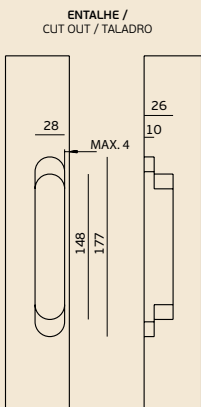

NEW

IN.05.062.B

COPLAN SERIES 175 Black edition

Dobradiça invisível com ajuste 3D / 3D Adjustable invisible hinge / Bisagra invisible ajustable 3D.

Registo internacional / International design registry / Registro internacional

IN.05.062.B + KI.05.062
Dobradiça invisível com ajuste 3D + KIT intumescente
3D Adjustable invisible hinge + Intumescent KIT

EN1935 3740140 11

EN1935 3741140 11

COPLAN
SERIES 175
IN.05.062