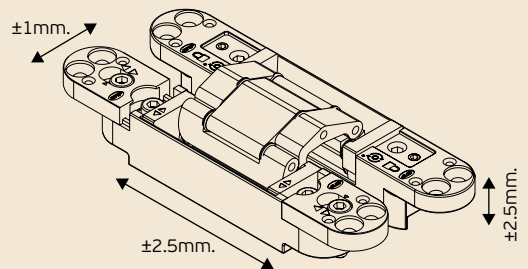

NEW

IN.05.062.B

COPLAN SERIES 175 Black edition

Dobradiça invisível com ajuste 3D / 3D Adjustable invisible hinge / Bisagra invisible ajustable 3D.

Registo internacional / International design registry / Registro internacional

IN.05.062.B + KI.05.062
Dobradiça invisível com ajuste 3D + KIT intumescente
3D Adjustable invisible hinge + Intumescent KIT

EN1935 3740140 11

EN1935 3741140 11

COPLAN
SERIES 175
IN.05.062