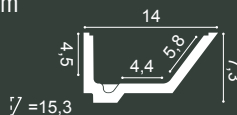

C358 RAIL

200 x 7,3 x 14 cm
Purotouch®

Designed by
Jacques Vergracht