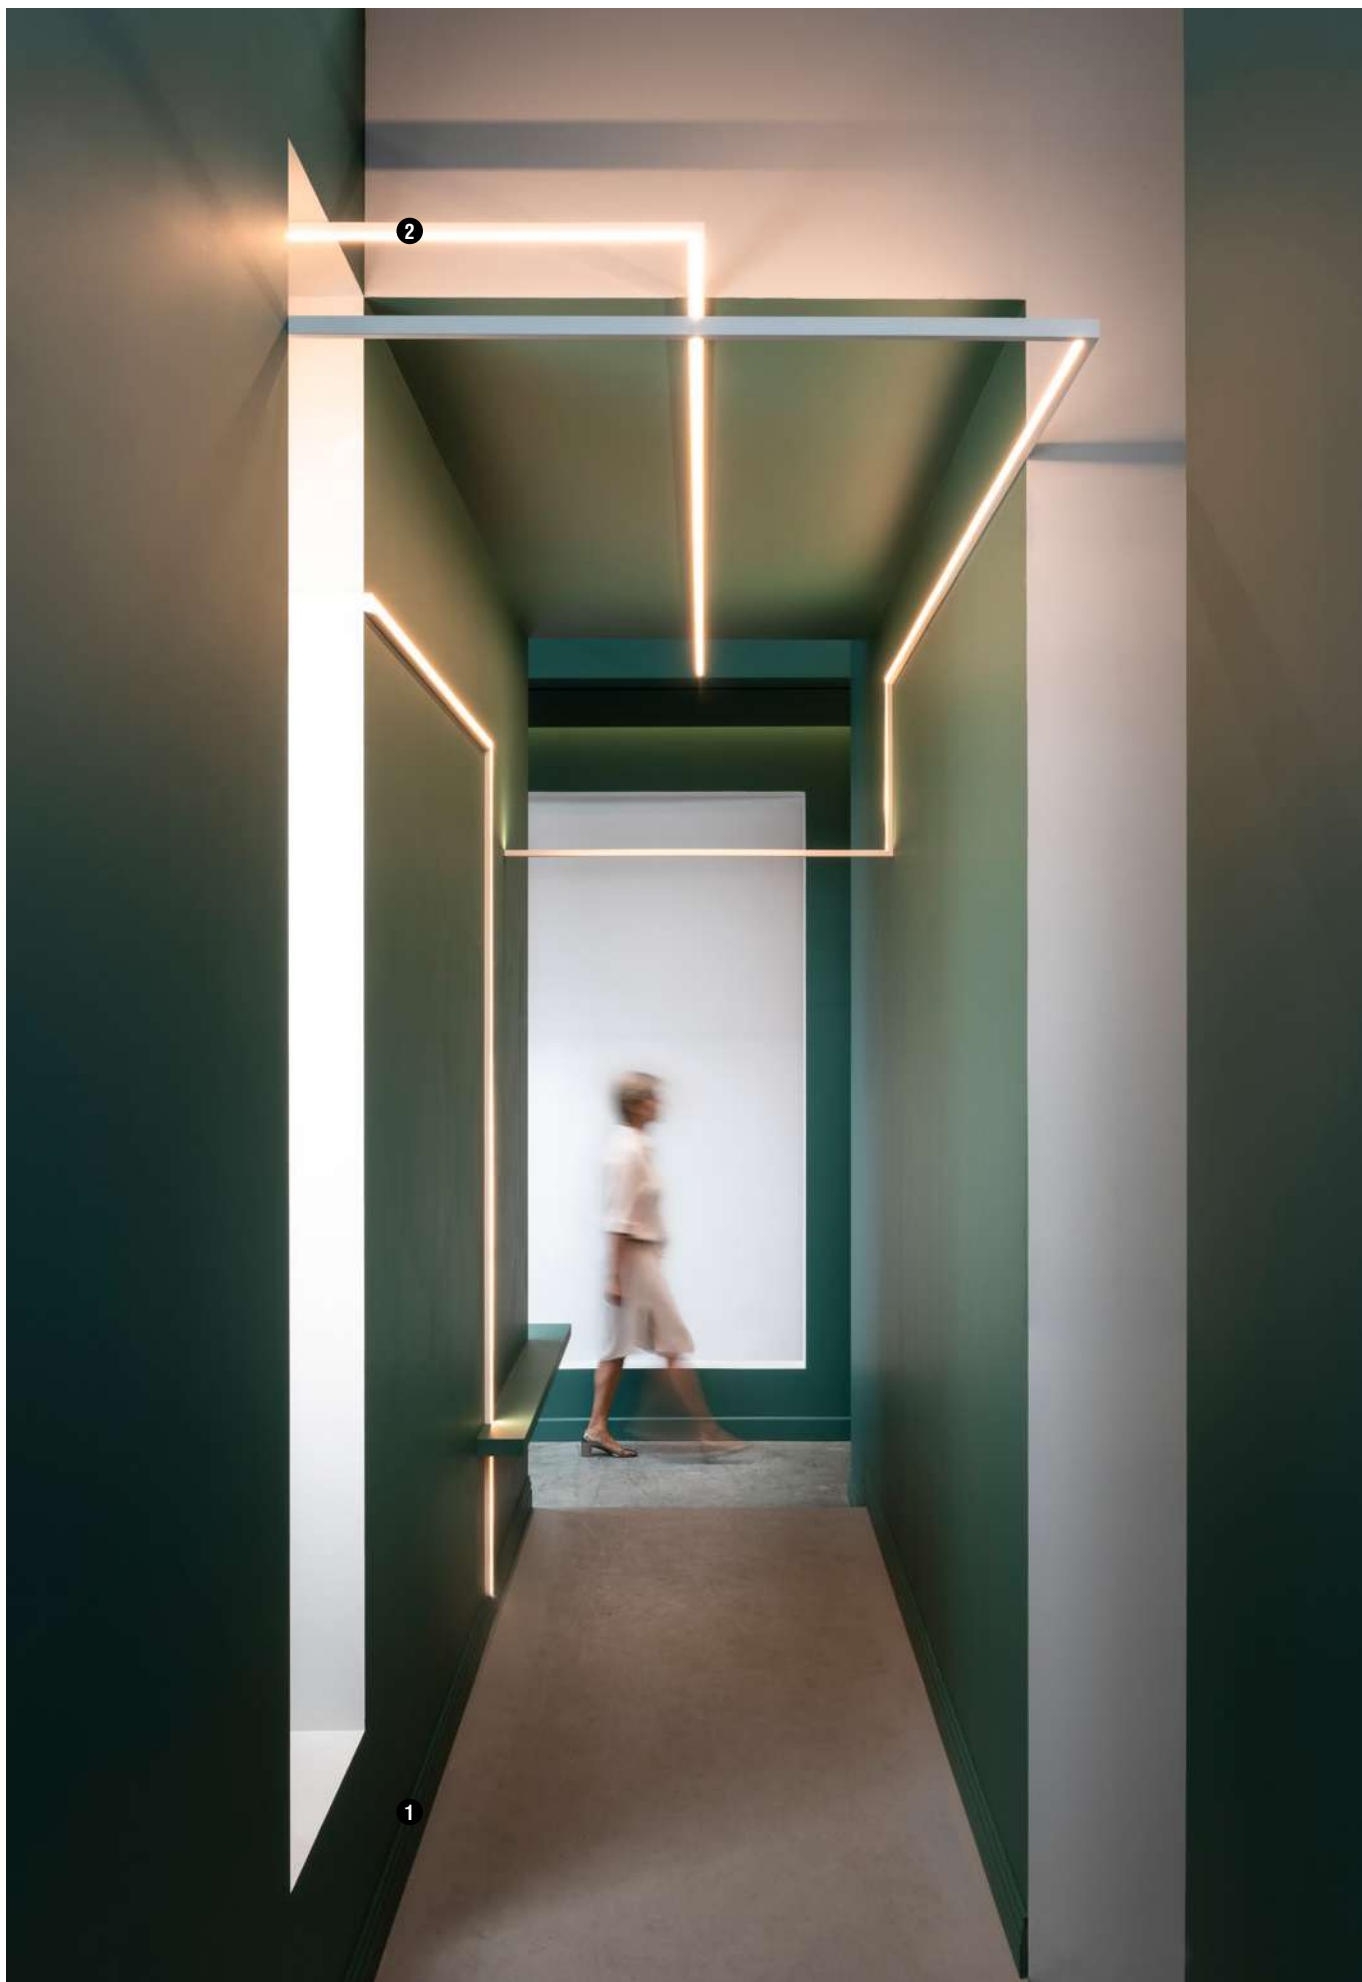

## CX189 | CX189F

200 x 2,7 x 2,7 cm  
Duropolymer®

Designed by  
Orio Tonini

2

140

2 C373 | C373F ANTONIO

200 x 8 x 5 cm  
Purotouch<sup>®</sup>  
Designed by  
Ulf Moritz

C374 ANTONIO