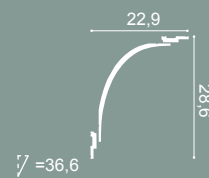

C990 INFINITY
200 x 21,6 x 15,9 cm
Purotouch®
Designed by
Xavier Donck