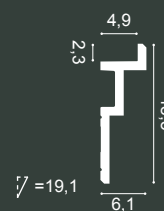

INDIRECT LIGHTING | СКРЫТОЕ ОСВЕЩЕНИЕ | LISTWY OŚWIETLENIOWE | إضاءة غير مباشرة | ÉCLAIRAGE INDIRECT

C390

C391

C394

C395

C394

C395

C396