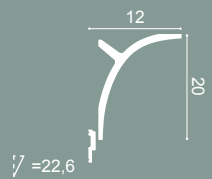

C991 + 2x P9900