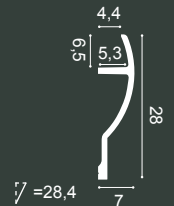

**C371 SHADE**

200 x 18,5 x 5,8 cm  
Purotouch®

Designed by  
Ulf Moritz

**C372 FLUXUS**

200 x 28 x 7 cm  
Purotouch®

Designed by  
Ulf Moritz