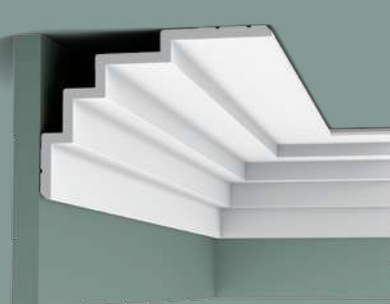

C394 STEPS

200 x 3,1 x 9,5 cm
Purotouch®

Designed by
Orio Tonini

C395 STEPS

200 x 3,1 x 15,5 cm
Purotouch®

Designed by
Orio Tonini

C396 STEPS

200 x 6,1 x 18,5 cm
Purotouch®

Designed by
Orio Tonini

C390 STEPS

200 x 6 x 10 cm
Purotouch®

Designed by
Orio Tonini

C391 STEPS

200 x 6 x 16 cm
Purotouch®

Designed by
Orio Tonini

C392 STEPS

200 x 10 x 19 cm
Purotouch®

Designed by
Orio Tonini

1 C393 STEPS

200 x 15 x 21 cm
Purotouch®

Designed by
Orio Tonini