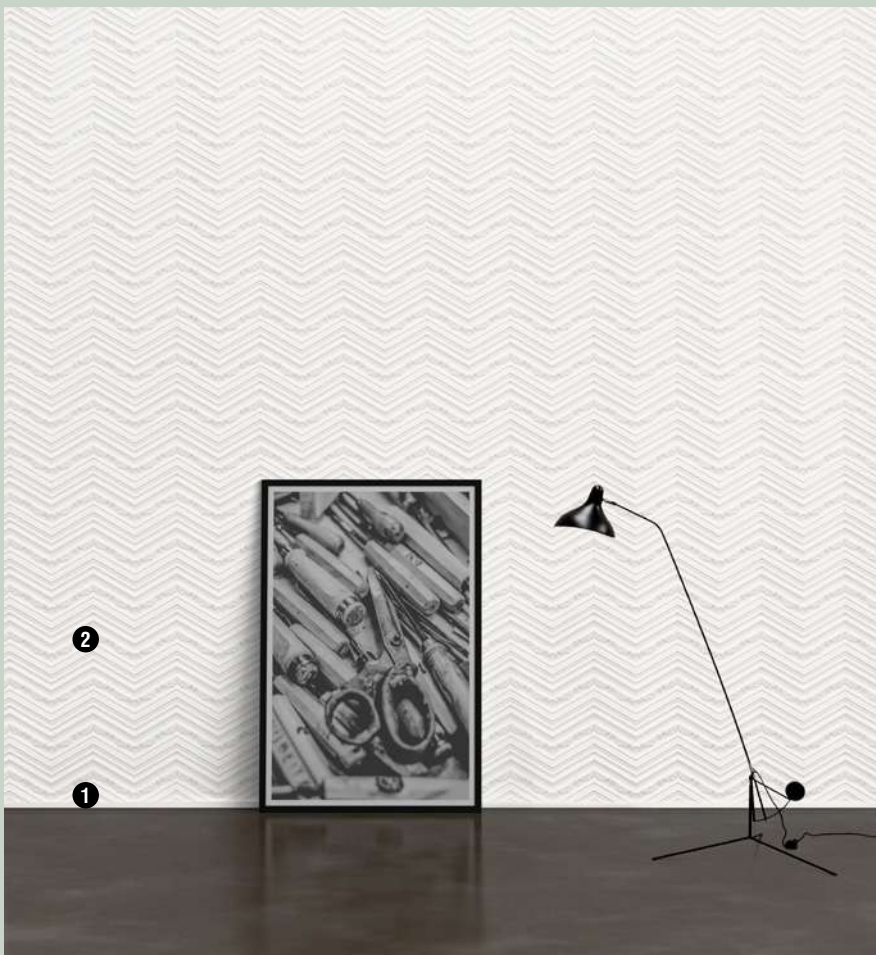

NEW

NEW

3 W111 BAR

200 x 25 x 2 cm
Purotouch®

Designed by
Orio Tonini

W111 + 2x CX190

2 W130 CHEVRON

200 x 40 x 2 cm
Purotouch®

W130 + 2x CX190

120