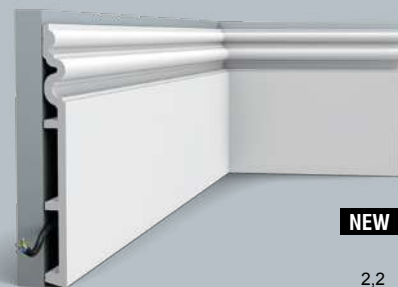

NEW

1 SX193 AUTOIRE
200 x 25 x 2,2 cm
Duropolymer®
Designed by
Orio Tonini

2. W120 p.126