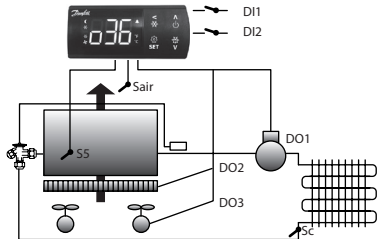

ENGINEERING
TOMORROW

Danfoss

Installation Guide

ERC213

Digital controller for refrigeration and defrost, 3 relays.

Dimensions (mm) and Mounting

Electrical Connections

Programming key - EKA 183A

GND	TX	RX	+5V
15	16	17	18