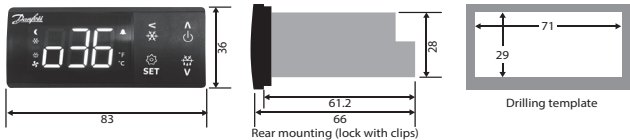

ENGINEERING
TOMORROW

Danfoss

Installation Guide

ERC213

Digital controller for refrigeration and defrost, 3 relays.

Dimensions (mm) and Mounting

Electrical Connections

Programming key - EKA 183A