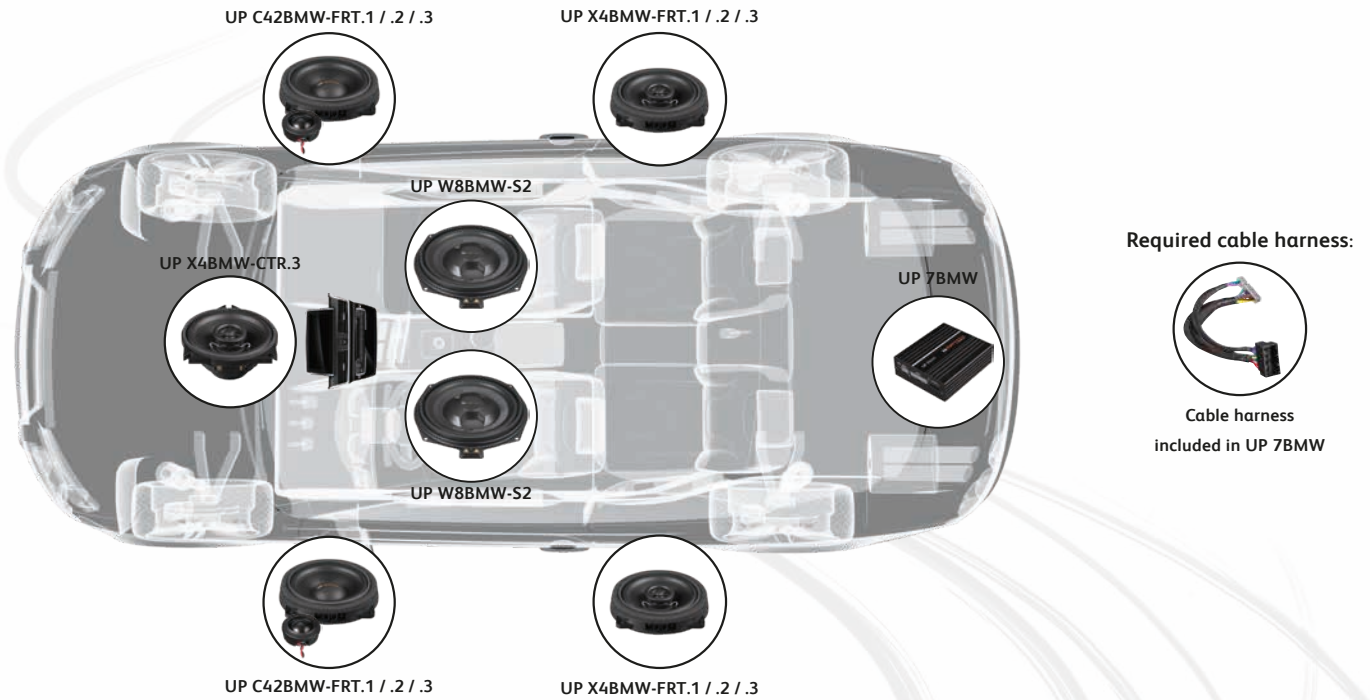

Application example for vehicles with factory installed HiFi (Option 676) soundsystem till mid 2019: