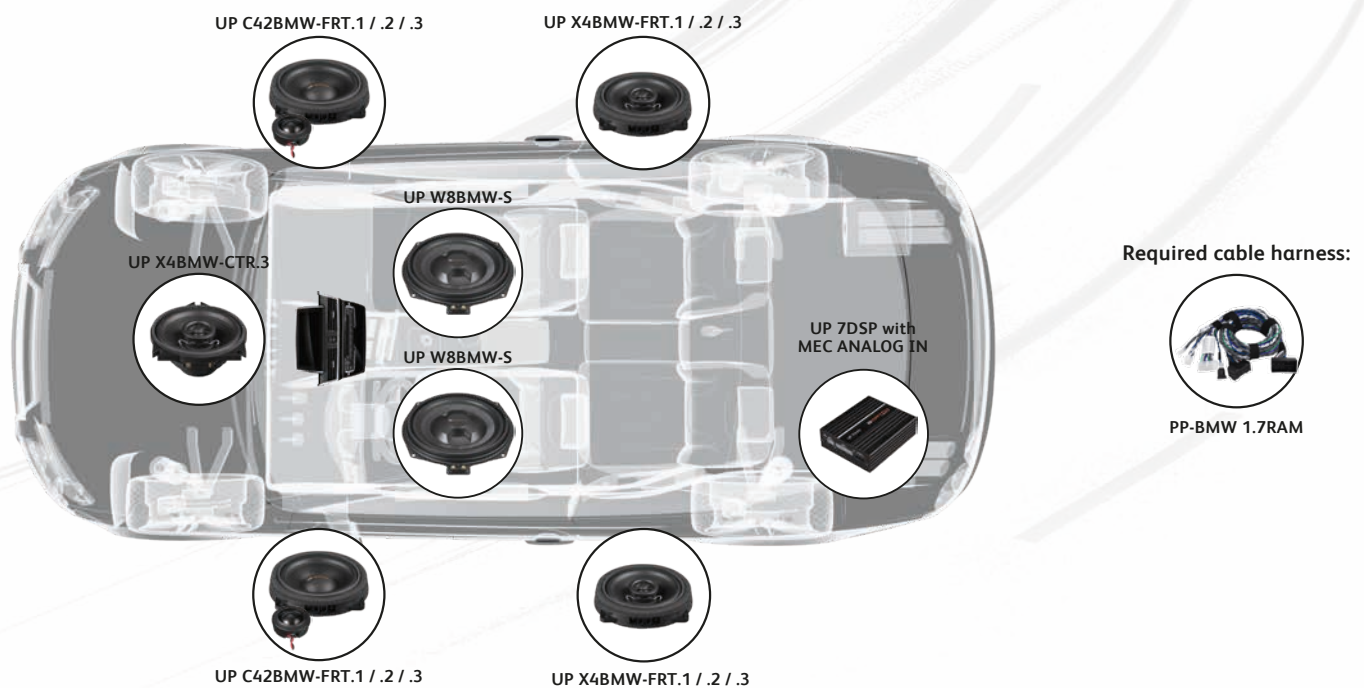

Component recommendations

Manufacturing year	Factory soundsystem	DSP amplifier	MATCH cable harness	Under-seat subwoofers
After mid 2019**	RAM*** + STEREO	UP 7DSP with MEC ANALOG IN	PP-BMW 1.7RAM	UP W8BMW-S
	RAM*** + HiFi (Option 676)	UP 7DSP with MEC ANALOG IN	PP-BMW 1.7RAM	UP W8BMW-S
Until mid 2019 **	STEREO	UP 7DSP	PP-AC 13A + PP-ISO 5m + *	UP W8BMW-S
	STEREO	M 5DSP MK2	PP-AC 13A + PP-ISO 5m + *	MW 8BMW-D
	STEREO	PP 62DSP	PP-AC 13A + PP-ISO 5m + *	MW 8BMW-D
	STEREO	PP 86DSP	PP-AC 13A + PP-ISO 5m + *	MW 8BMW-D
	HiFi (Option 676)	UP 7BMW	Cable harness included	UP W8BMW-S

* + additional speaker wires from the DSP amplifier to the under-seat subwoofers (MW 8BMW-D requires 2x +/- speaker wires each!)

** Car specific information can be found online at: <https://www.audiotec-fischer.de/en/matchdatabase/adapterIndex>

*** RAM = Receiver Audio Module

Application example for vehicles with RAM** and factory installed HiFi (Option 676) or STEREO soundsystem after mid 2019: