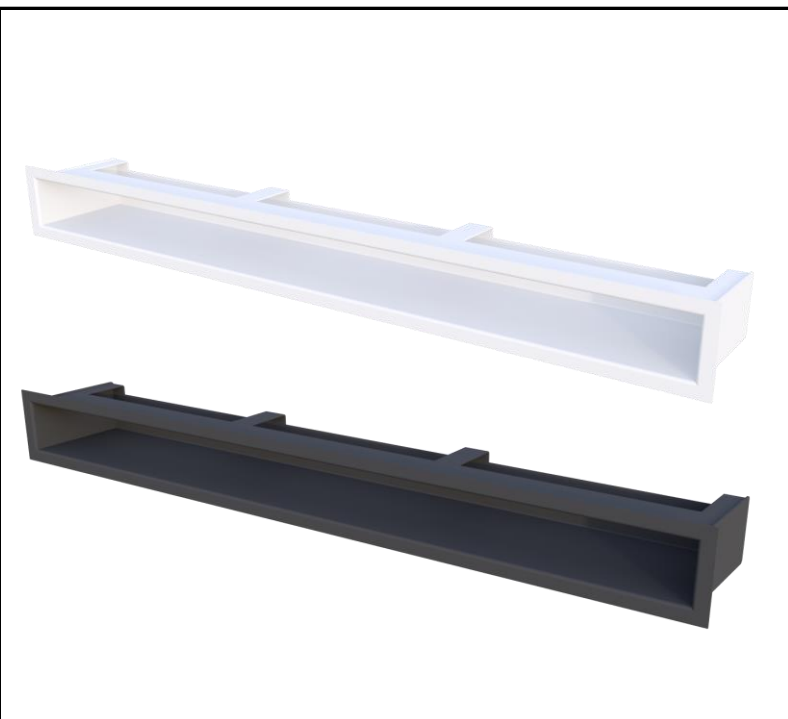

01.01.2026

ПРАЙС НА РЕШЕТКИ ЩЕЛЕВЫЕ ASTOV (АСТОВ)

tel: +7 901 993 95 31
e-mail: topka@astov.ru
web: www.astov.ru
Почтовый адрес:
394002, г.Воронеж, ул.Димитрова 100 Б

РЕШЕТКИ ЩЕЛЕВЫЕ ПРЯМЫЕ РП

Наименование	Цена розница руб.	ширина (мм)	высота (мм)	глубина (мм)	сечение (см²)
РП 20*6	3 500 Р	230	90	125	112
РП 40*6	4 600 Р	430	90	125	234
РП 50*6	5 200 Р	530	90	125	304
РП 65*6	5 800 Р	680	90	125	390
РП 73*6	6 900 Р	760	90	125	447
РП 80*6	8 100 Р	830	90	125	496
РП 90*6	8 200 Р	930	90	125	565
РП 100*6	9 200 Р	1030	90	125	636
РП 120*6	11 600 Р	1230	90	125	775
РП 150*6	16 200 Р	1530	90	125	987

РЕШЕТКИ ЩЕЛЕВЫЕ УГЛОВЫЕ РУ

Наименование	Цена розница руб.	ширина (мм)	высота (мм)	глубина (мм)	сечение (см²)
РУ 660	11 600 Р	675	90	530	518
РУ 705	13 900 Р	720	90	580	585
РУ 945	15 100 Р	960	90	580	753
РУ 1105	17 400 Р	1120	90	580	864
РУ 1275	19 700 Р	1290	90	580	984

Стандартные цвета решеток: белый, серый, черный