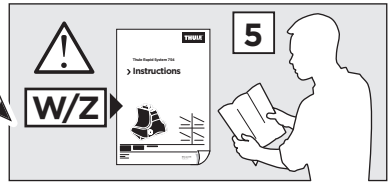

3

	W (mm)	Z (mm)	W (inch)	Z (inch)
ACURA TSX, 4-dr Sedan, 09-14	254	648	10	25 1/2
HONDA Accord, 4-dr Sedan, 08-14	250	650	9 7/8	25 5/8