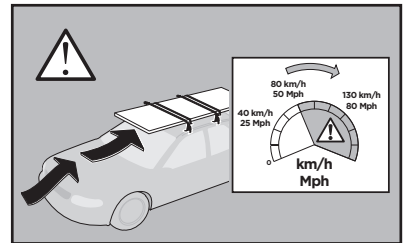

Thule Rapid System Kit 1492

> Instructions

ACURA TSX, 4-dr Sedan, 09-14

HONDA Accord, 4-dr Sedan, 08-14

ISO 11154-E

141492

C.20160121
519-1492-03

Bring your life

thule.com