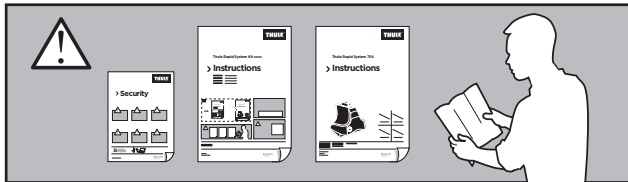

Thule Rapid System Kit 1492

> Instructions

ACURA TSX, 4-dr Sedan, 09-14

HONDA Accord, 4-dr Sedan, 08-14

ISO 11154-E

141492

C.20160121
519-1492-03

Bring your life