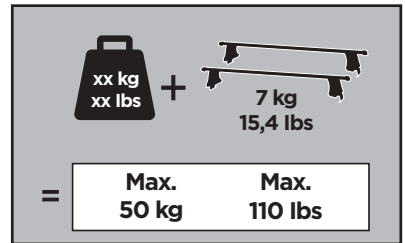

Thule Rapid System Kit 1492

> Instructions

ACURA TSX, 4-dr Sedan, 09-14

HONDA Accord, 4-dr Sedan, 08-14

ISO 11154-E

141492

C.20160121
519-1492-03

Bring your life

thule.com