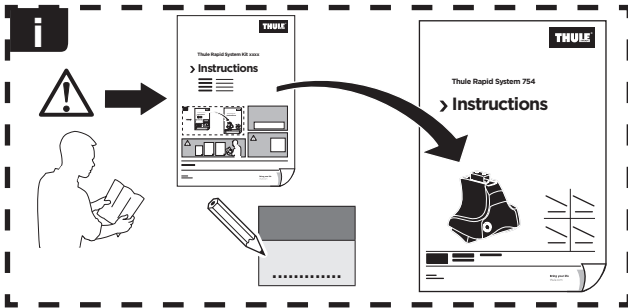

Thule Rapid System Kit 1492

> Instructions

ACURA TSX, 4-dr Sedan, 09-14

HONDA Accord, 4-dr Sedan, 08-14

ISO 11154-E

141492

C.20160121
519-1492-03

Bring your life