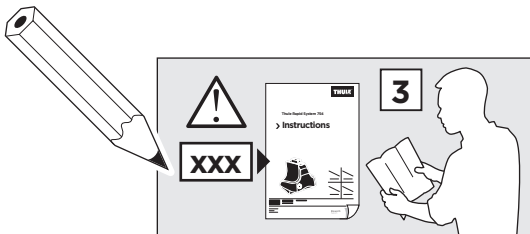

2

ACURA TSX, 4-dr Sedan, 09-14
HONDA Accord, 4-dr Sedan, 08-14