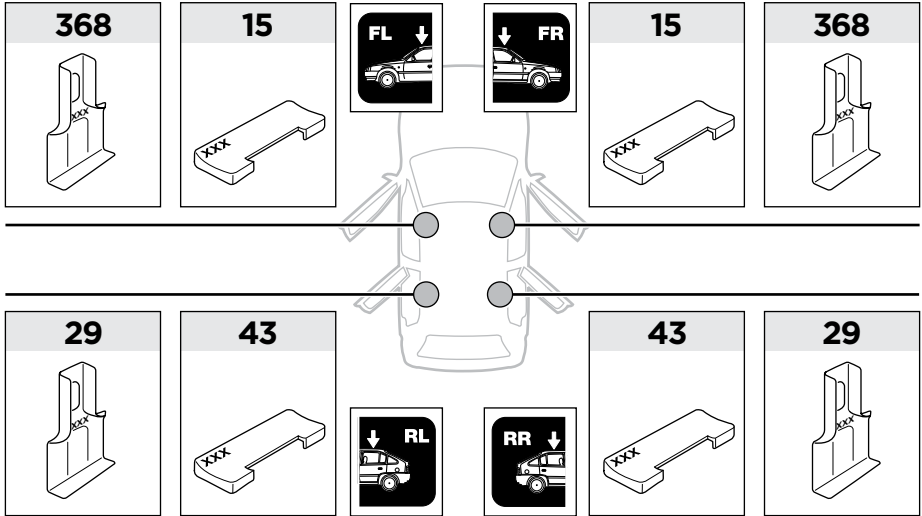

43 x2

29 x2

368 x2

x1

x1

1

	X (scale)	X (mm)	X (inch)
FORD Fiesta, 5-dr Hatchback, 02-05, 06-08	30	951	37 1/2

	Y (scale)	Y (mm)	Y (inch)
FORD Fiesta, 5-dr Hatchback, 02-05, 06-08	32,5	976	38 3/8

2

FORD Fiesta, 5-dr Hatchback, 02-05, 06-08

3

	W (mm)	Z (mm)	W (inch)	Z (inch)
FORD Fiesta , 5-dr Hatchback, 02-05, 06-08	260	700	10 ¼	27 ½