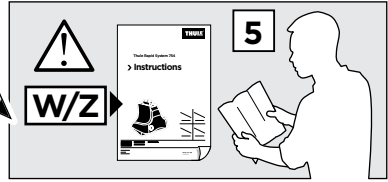

3

	W (mm)	Z (mm)	W (inch)	Z (inch)
FORD Fiesta, 5-dr Hatchback, 02-05, 06-08	260	700	10 ¼	27 ½