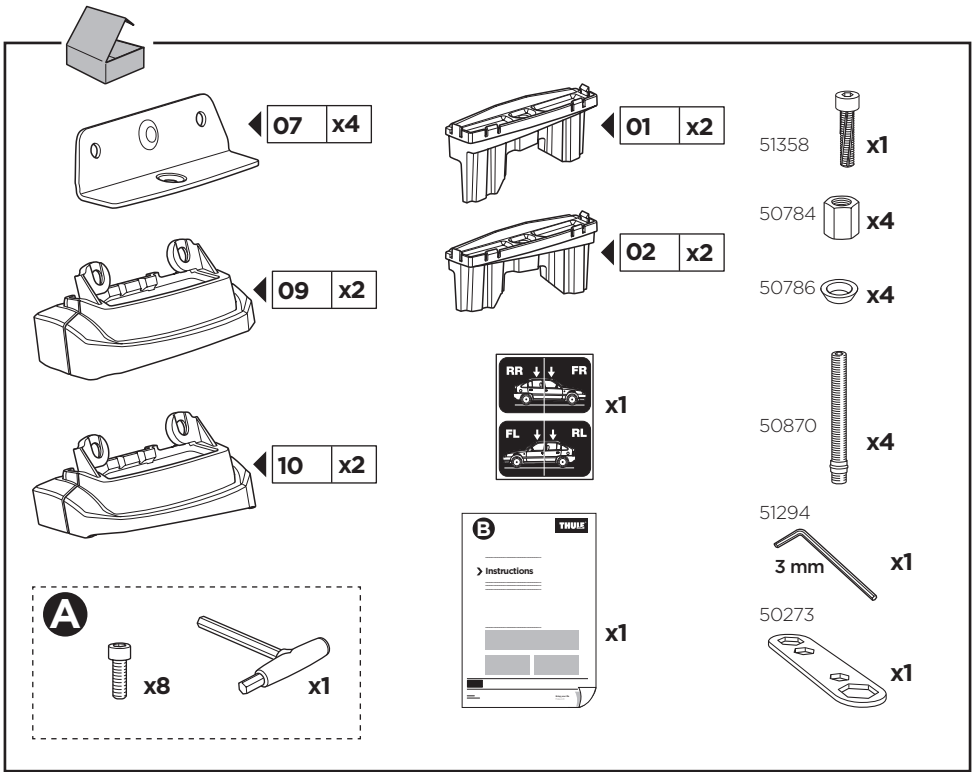

**This kit is only for vehicles with fixpoint mounting.**

ISO 11154-E

183028

C.20191002  
509-3028-12

Bring your life  
thule.com

2

A

B