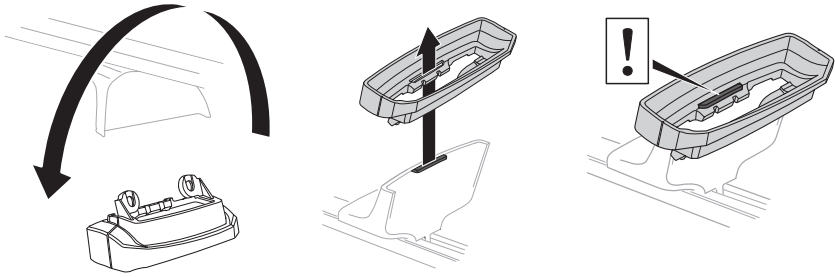

**This kit is only for vehicles with fixpoint mounting.**

ISO 11154-E

183028

C.20191002  
509-3028-12

Bring your life  
thule.com

2

A

B