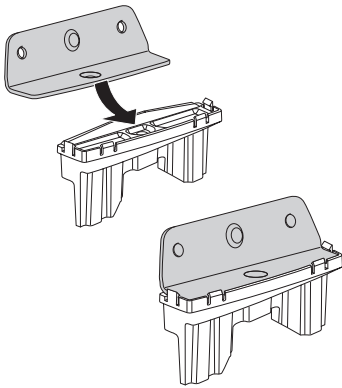

**This kit is only for vehicles with fixpoint mounting.**

ISO 11154-E

183028

C.20191002  
509-3028-12

Bring your life  
thule.com

2

A

B