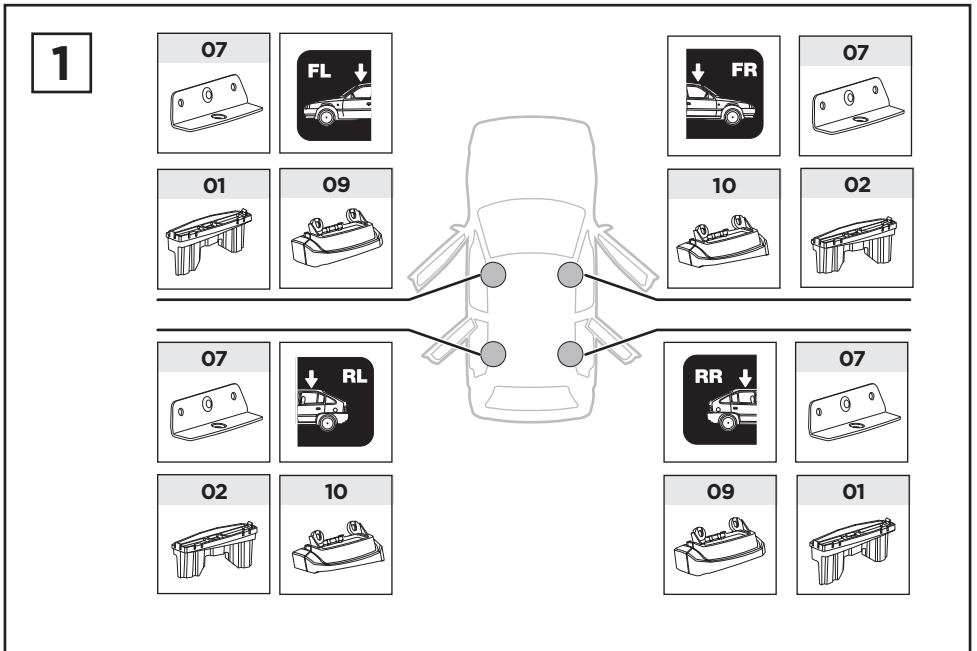

**This kit is only for vehicles with fixpoint mounting.**

ISO 11154-E

183028

C.20191002  
509-3028-12

Bring your life  
thule.com

2

A

B