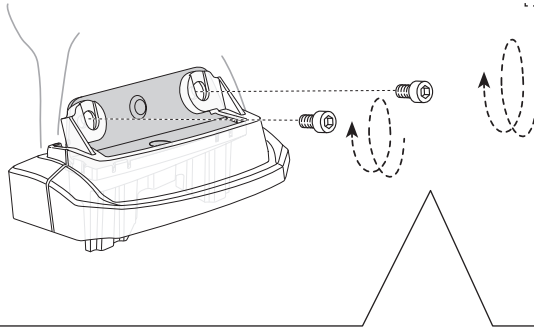

3

A

EN Only a few turns
DE Nur wenige Umdrehungen
FR Quelques tours uniquement
NL Slechts enkele slagen
IT Solo qualche giro
ES Sólo algunas vueltas
PT Noções básicas
SV Endast några varv
DK Kun nogle få omgange
NE Bare noen få omdreinger
FI Vain muutama kierros
ET Ainult mõni pööre
LV Tikai dažī apgriezieni
LT Tik keli pasukimai
PL Wystarczy kilka obrotów
RU Только несколько оборотов

UK Лише декілька обертів
BG Само няколко завъртания
CS Pouze několik otáček
SK Len niekoľko otáčok
SL Le nekaj obratov
HR/BiH Samo nekoliko okreta
RO Doar câteva rotiri
HU Csak néhány fordítás
EL Μόνο λίγες περιστροφές
TR Yalnızca birkaç tur

بعض دورات فقط **AR**
רק מספר סיבובים **HE**

ZH 仅几圈
JA 2～3回転のみ
KO 몇 번만 돌리면 됨
TH เพียงสองสามรอบ

4

x1