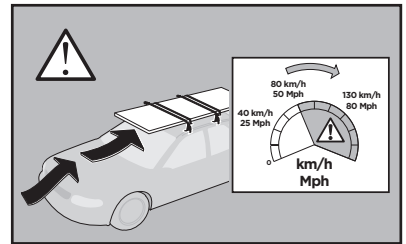

# > Instructions

**HONDA CR-V**, 5-dr SUV, 12-16\* / 12-18 (Without railing)

\*North America

ISO 11154-E

141691

C.20180515  
519-1691-03

Bring your life

thule.com