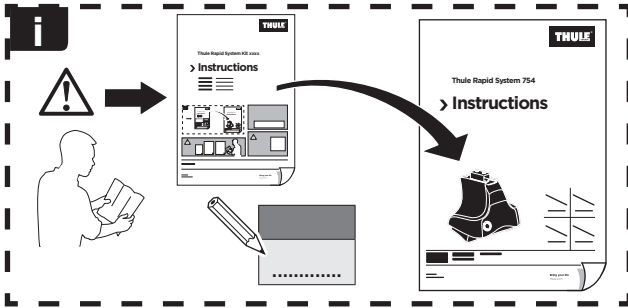

# > Instructions

**HONDA CR-V**, 5-dr SUV, 12-16\* / 12-18 (Without railing)

\*North America

ISO 11154-E

141691

C.20180515  
519-1691-03

Bring your life

thule.com