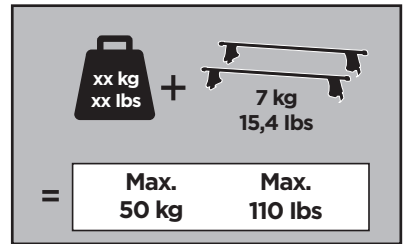

# > Instructions

**HONDA CR-V**, 5-dr SUV, 12-16\* / 12-18 (Without railing)

\*North America

ISO 11154-E

141691

C.20180515  
519-1691-03

Bring your life

thule.com

# 1

	X (scale)	X (mm)	X (inch)
<b>HONDA CR-V, 5-dr SUV, 12-16* / 12-18 (Without railing)</b>	<b>44</b>	<b>1091</b>	<b>43</b>

	Y (scale)	Y (mm)	Y (inch)
<b>HONDA CR-V, 5-dr SUV, 12-16* / 12-18 (Without railing)</b>	<b>40</b>	<b>1051</b>	<b>41 <sup>3</sup>/<sub>8</sub></b>