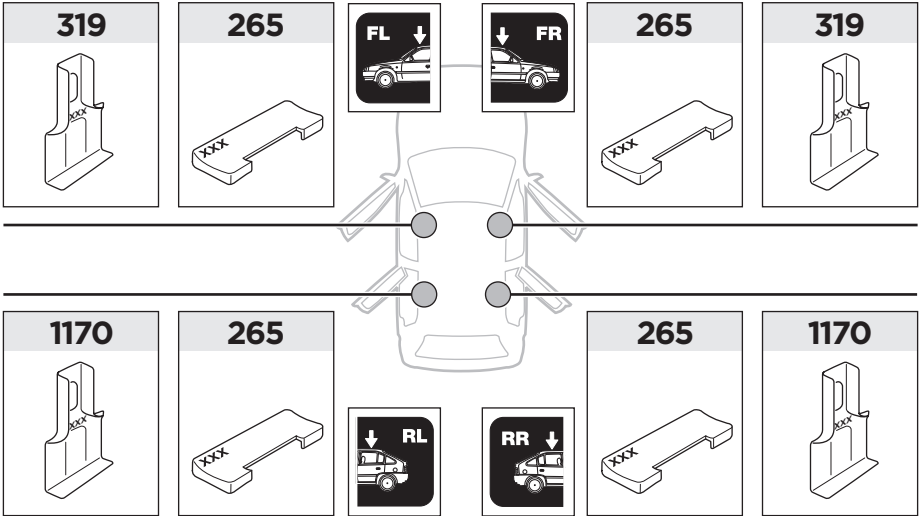

# 1

	X (scale)	X (mm)	X (inch)
<b>HONDA CR-V, 5-dr SUV, 12-16* / 12-18 (Without railing)</b>	<b>44</b>	<b>1091</b>	<b>43</b>

	Y (scale)	Y (mm)	Y (inch)
<b>HONDA CR-V, 5-dr SUV, 12-16* / 12-18 (Without railing)</b>	<b>40</b>	<b>1051</b>	<b>41 <sup>3</sup>/<sub>8</sub></b>

**2**

**HONDA CR-V, 5-dr SUV, 12-16\* / 12-18 (Without railing)**

**3**

	W (mm)	Z (mm)	W (inch)	Z (inch)
<b>HONDA CR-V, 5-dr SUV, 12-16* / 12-18 (Without railing)</b>	<b>400</b>	<b>700</b>	<b>15 <sup>3</sup>/<sub>4</sub></b>	<b>27 <sup>1</sup>/<sub>2</sub></b>