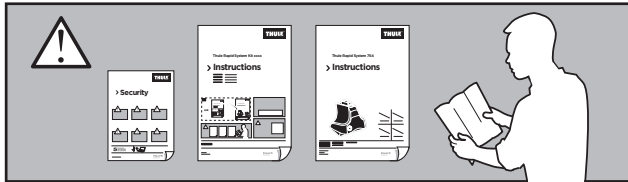

# > Instructions

**HONDA CR-V**, 5-dr SUV, 12-16\* / 12-18 (Without railing)

\*North America

ISO 11154-E

141691

C.20180515  
519-1691-03

Bring your life

thule.com