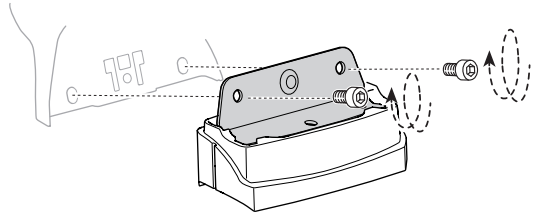

2

A

B

EN Only a few turns	ET Ainult mõni pööre	RO Doar câteva rotiri
DE Nur wenige Umdrehungen	LV Tikai daži apgriezieni	HU Csak néhány fordítás
FR Quelques tours uniquement	LT Tik keli pasukimai	EL Μόνο λίγες περιστροφές
NL Slechts enkele slagen	PL Wystarczy kilka obrotów	TR Yalnızca birkaç tur
IT Solo qualche giro	RU Только несколько оборотов	AR بعض دورات فقط
ES Sólo algunas vueltas	UK Лише декілька обертів	HE רק מספר סיבובים
PT Apenas algumas voltas	BG Само няколко завъртания	ZH 仅几圈
SV Endast några varv	CS Pouze několik otáčecí	JA 2 ~ 3 回転のみ
DK Kun nogle få omgange	SK Len niekoľko otáčok	KO 몇 번만 돌리면 됨
NO Bare noen få omdreininger	SL Le nekaj obratov	TH เพียงสองสามรอบ
FI Vain muutama kierros	HR/BIH Samo nekoliko okreta	

3

x1