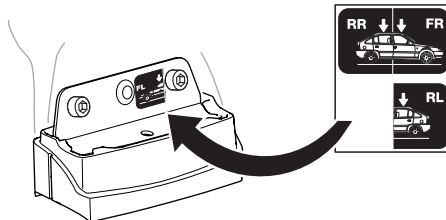

EN Only a few turns	ET Ainult mõni pööre	RO Doar câteva rotiri
DE Nur wenige Umdrehungen	LV Tikai daži apgriezieni	HU Csak néhány fordítás
FR Quelques tours uniquement	LT Tik keli pasukimai	EL Μόνο λίγες περιστροφές
NL Slechts enkele slagen	PL Wystarczy kilka obrotów	TR Yalnızca birkaç tur
IT Solo qualche giro	RU Только несколько оборотов	AR بعض دورات فقط
ES Sólo algunas vueltas	UK Лише декілька обертів	HE רק מספר סיבובים
PT Apenas algumas voltas	BG Само няколко завъртания	ZH 仅几圈
SV Endast några varv	CS Pouze několik otáčecí	JA 2 ~ 3 回転のみ
DK Kun nogle få omgange	SK Len niekoľko otáčok	KO 몇 번만 돌리면 됨
NO Bare noen få omdreininger	SL Le nekaj obratov	TH เพียงสองสามรอบ
FI Vain muutama kierros	HR/BIH Samo nekoliko okreta	

3

x1