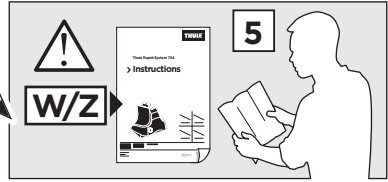

3

	W (mm)	Z (mm)	W (inch)	Z (inch)
KIA Picanto, 5-dr Hatchback, 04-10	280	700	11	27 1/2
KIA Picanto, 5-dr Hatchback, 11-17	250	650	9 7/8	25 5/8
KIA Morning, 5-dr Hatchback, 11-17	250	650	9 7/8	25 5/8