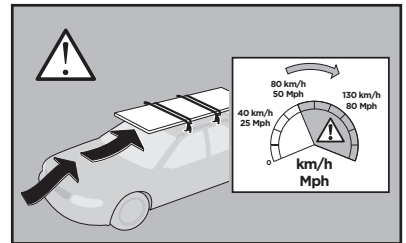

Thule Rapid System Kit 1653

> Instructions

KIA Picanto, 5-dr Hatchback, 04-10

KIA Picanto, 5-dr Hatchback, 11-17

KIA Morning, 5-dr Hatchback, 11-17

ISO 11154-E

23 x2

597 x2

x1

24 x2

1171 x2

x1

1

	X (scale)	X (mm)	X (inch)
KIA Picanto, 5-dr Hatchback, 04-10	28	931	36 ⁵/₈
KIA Picanto, 5-dr Hatchback, 11-17	29	941	37
KIA Morning, 5-dr Hatchback, 11-17	29	941	37