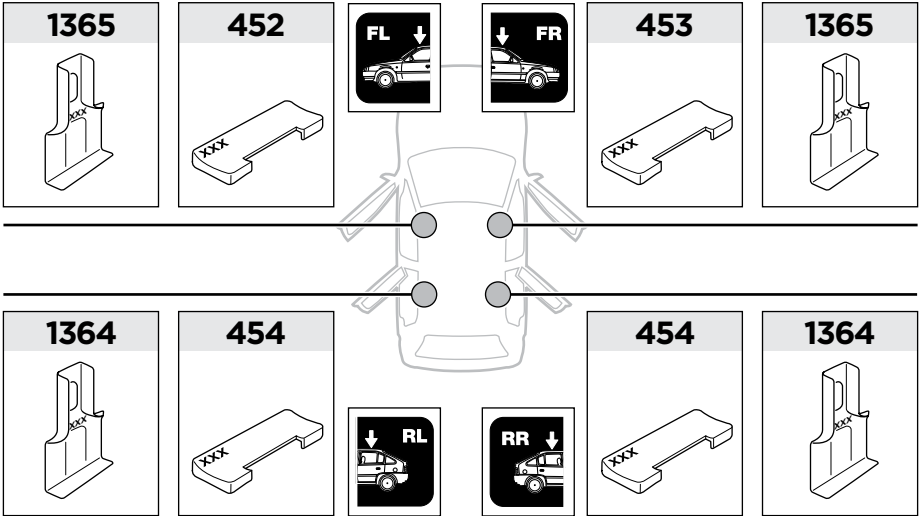

454 x2

1365 x2

1364 x2

x1

x1

1

	X (scale)	X (mm)	X (inch)
BMW 2-Series Active Tourer, 5-dr MPV, 14-	33,5	986	38 7/8

	Y (scale)	Y (mm)	Y (inch)
BMW 2-Series Active Tourer, 5-dr MPV, 14-	32	971	38 1/4

2

BMW 2-Series Active Tourer, 5-dr MPV, 14-

3

	W (mm)	Z (mm)	W (inch)	Z (inch)
BMW 2-Series Active Tourer, 5-dr MPV, 14-	305	700	12	27 1/2