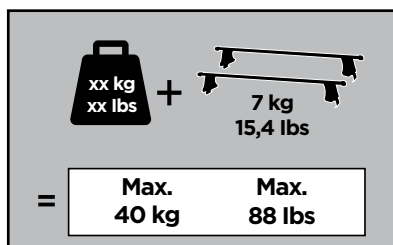

ISO 11154-E

141800
C.20151130
519-1800-01

Bring your life
thule.com