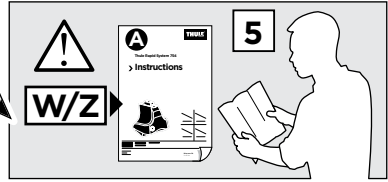

3

	W (mm)	Z (mm)	W (inch)	Z (inch)
BMW 2-Series Active Tourer, 5-dr MPV, 14-	305	700	12	27 1/2