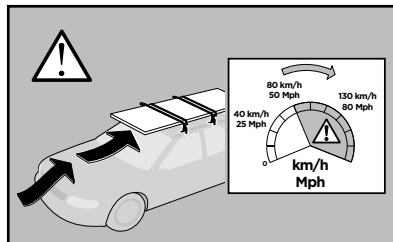

ISO 11154-E

141800
C.20151130
519-1800-01

Bring your life
thule.com