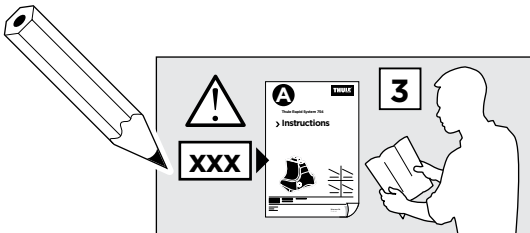

2

BMW 2-Series Active Tourer, 5-dr MPV, 14-