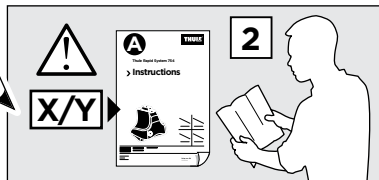

454 x2

1365 x2

1364 x2

x1

x1

1

	X (scale)	X (mm)	X (inch)
BMW 2-Series Active Tourer, 5-dr MPV, 14-	33,5	986	38 7/8

	Y (scale)	Y (mm)	Y (inch)
BMW 2-Series Active Tourer, 5-dr MPV, 14-	32	971	38 1/4