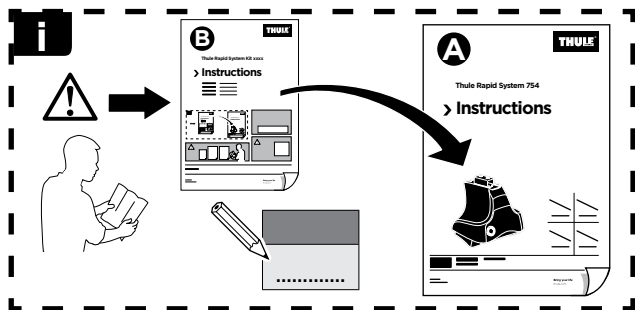

ISO 11154-E

141800
C.20151130
519-1800-01

Bring your life
thule.com