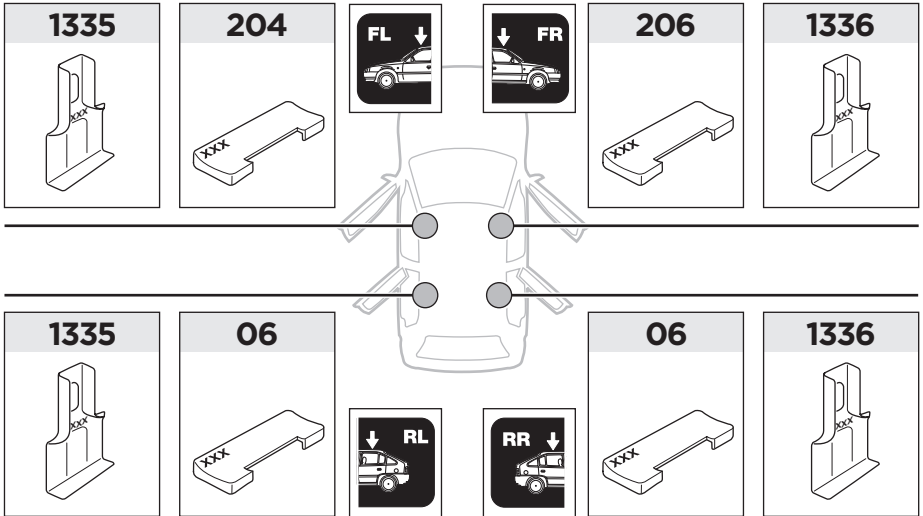

1

	X (scale)	X (mm)	X (inch)
AUDI A7, 5-dr Hatchback, 10-14, 15-18	43,5	1086	42 ³ / ₄

	Y (scale)	Y (mm)	Y (inch)
AUDI A7, 5-dr Hatchback, 10-14, 15-18	40	1051	41 ³ / ₈

2

AUDI A7, 5-dr Hatchback, 10-14, 15-18

3

	W (mm)	Z (mm)	W (inch)	Z (inch)
AUDI A7, 5-dr Hatchback, 10-14, 15-18	165	720	6 1/2	28 3/8

4

Thule Sweden AB, Box 69, 330 33 Hillerstorp, SWEDEN
Thule Inc., 42 Silvermine Road, Seymour, Connecticut 06483, USA