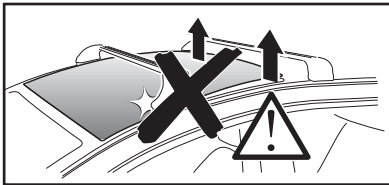

Thule Rapid System Kit 1791

> Instructions

AUDI A7, 5-dr Hatchback, 10-14, 15-18

ISO 11154-E

141791

C.20180521
519-1791-03

Bring your life
thule.com

204 x1