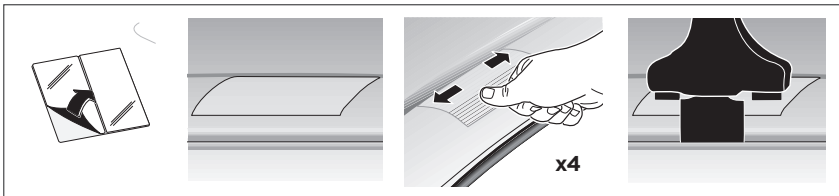

1

	X (scale)	X (mm)	X (inch)
AUDI A7, 5-dr Hatchback, 10-14, 15-18	43,5	1086	42 ³ / ₄

	Y (scale)	Y (mm)	Y (inch)
AUDI A7, 5-dr Hatchback, 10-14, 15-18	40	1051	41 ³ / ₈

2

AUDI A7, 5-dr Hatchback, 10-14, 15-18

3

	W (mm)	Z (mm)	W (inch)	Z (inch)
AUDI A7, 5-dr Hatchback, 10-14, 15-18	165	720	6 1/2	28 3/8

4

Thule Sweden AB, Box 69, 330 33 Hillerstorp, SWEDEN
Thule Inc., 42 Silvermine Road, Seymour, Connecticut 06483, USA