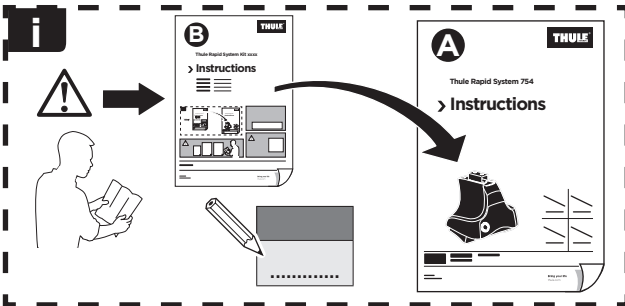

Thule Rapid System Kit 1791

> Instructions

AUDI A7, 5-dr Hatchback, 10-14, 15-18

ISO 11154-E

141791

C.20180521
519-1791-03

Bring your life
thule.com

204 x1