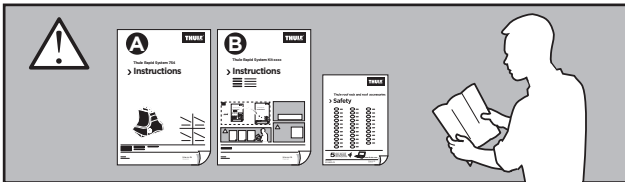

Thule Rapid System Kit 1791

> Instructions

AUDI A7, 5-dr Hatchback, 10-14, 15-18

ISO 11154-E

141791

C.20180521
519-1791-03

Bring your life
thule.com

204 x1