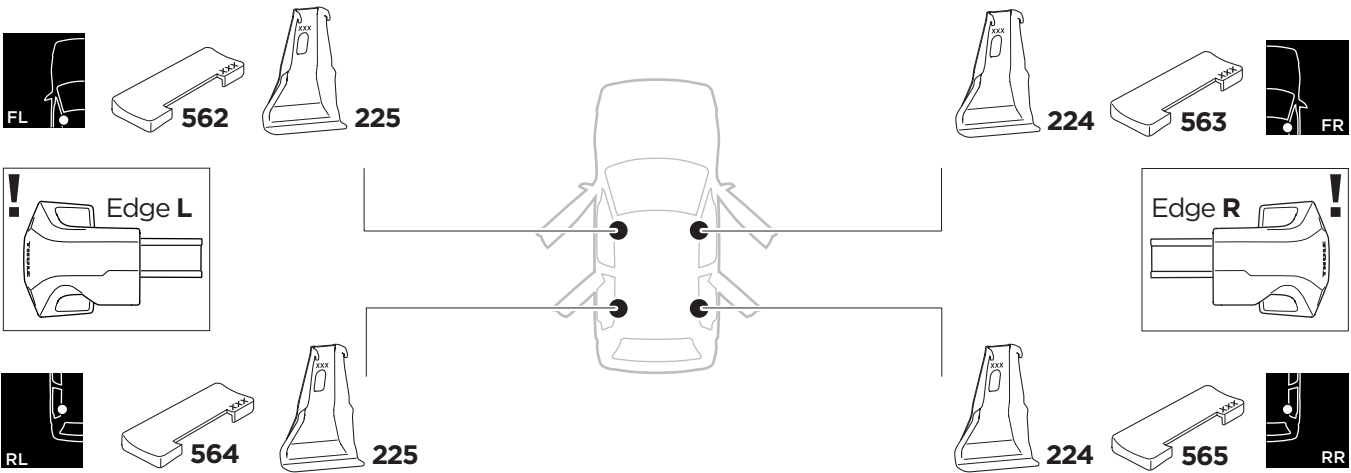

1

Kit 145164

AUDI A7, 5-dr Hatchback, 18-

ISO 11154-E

THULE WingBar Evo	THULE WingBar Edge	THULE WingBar	THULE SquareBar Evo	Evo X (scale)	Edge X (scale)
AUDI A7, 5-dr Hatchback, 18-				45,5	F

THULE ProBar Evo	THULE SlideBar Evo	X (mm/inch)		
AUDI A7, 5-dr Hatchback, 18-		1106 mm / 43 1/2"		

THULE WingBar Evo	THULE WingBar Edge	THULE WingBar	THULE SquareBar Evo	Evo Y (scale)	Edge Y (scale)
AUDI A7, 5-dr Hatchback, 18-				42,5	L

THULE ProBar Evo	THULE SlideBar Evo	Y (mm/inch)		
AUDI A7, 5-dr Hatchback, 18-		1076 mm / 42 3/8"		

	W (mm/inch)	Z (mm/inch)
AUDI A7, 5-dr Hatchback, 18-	760 mm / 29 7/8"	175 mm / 6 7/8"

i