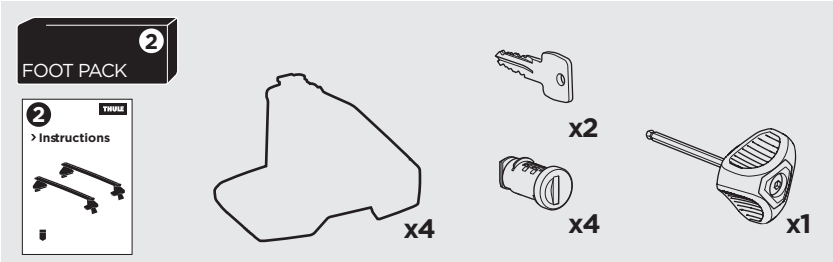

1

Kit 145164

AUDI A7, 5-dr Hatchback, 18-

ISO 11154-E

THULE WingBar Evo	THULE WingBar Edge	THULE WingBar	THULE SquareBar Evo	Evo X (scale)	Edge X (scale)
AUDI A7, 5-dr Hatchback, 18-				45,5	F

THULE ProBar Evo	THULE SlideBar Evo	X (mm/inch)		
AUDI A7, 5-dr Hatchback, 18-		1106 mm / 43 1/2"		

THULE WingBar Evo	THULE WingBar Edge	THULE WingBar	THULE SquareBar Evo	Evo Y (scale)	Edge Y (scale)
AUDI A7, 5-dr Hatchback, 18-				42,5	L

THULE ProBar Evo	THULE SlideBar Evo	Y (mm/inch)		
AUDI A7, 5-dr Hatchback, 18-		1076 mm / 42 3/8"		

	W (mm/inch)	Z (mm/inch)
AUDI A7, 5-dr Hatchback, 18-	760 mm / 29 7/8"	175 mm / 6 7/8"

i