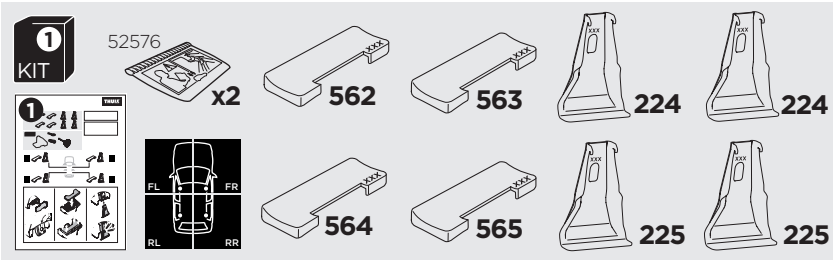

1

Kit 145164

AUDI A7, 5-dr Hatchback, 18-

ISO 11154-E

THULE WingBar Evo	THULE WingBar Edge	THULE WingBar	THULE SquareBar Evo	Evo X (scale)	Edge X (scale)
AUDI A7, 5-dr Hatchback, 18-				45,5	F

THULE ProBar Evo	THULE SlideBar Evo	X (mm/inch)		
AUDI A7, 5-dr Hatchback, 18-		1106 mm / 43 1/2"		

THULE WingBar Evo	THULE WingBar Edge	THULE WingBar	THULE SquareBar Evo	Evo Y (scale)	Edge Y (scale)
AUDI A7, 5-dr Hatchback, 18-				42,5	L

THULE ProBar Evo	THULE SlideBar Evo	Y (mm/inch)		
AUDI A7, 5-dr Hatchback, 18-		1076 mm / 42 3/8"		

	W (mm/inch)	Z (mm/inch)
AUDI A7, 5-dr Hatchback, 18-	760 mm / 29 7/8"	175 mm / 6 7/8"

i