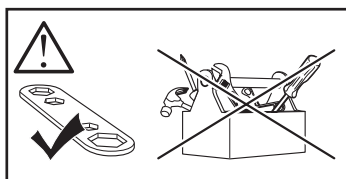

# > Instructions

MERCEDES R-Class (W251), 5-dr Estate, 06-13

This kit is only for vehicles with fixpoint mounting.

ISO 11154-E

183038

C.20160113  
509-3038-04

Bring your life  
thule.com

**2****A****B**