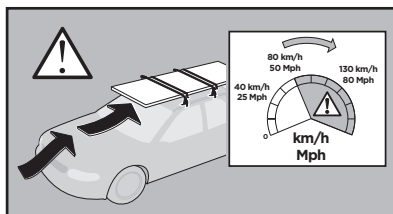

# > Instructions

MERCEDES R-Class (W251), 5-dr Estate, 06-13

This kit is only for vehicles with fixpoint mounting.

ISO 11154-E

183038

C.20160113  
509-3038-04

Bring your life  
thule.com

**2****A****B**