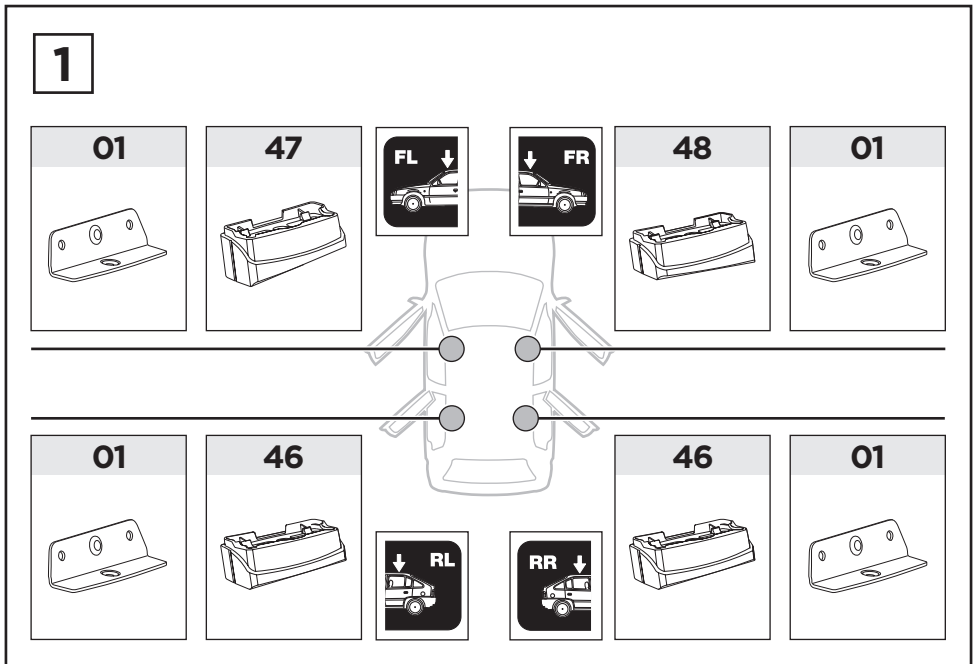

# > Instructions

MERCEDES R-Class (W251), 5-dr Estate, 06-13

This kit is only for vehicles with fixpoint mounting.

ISO 11154-E

183038

C.20160113  
509-3038-04

Bring your life  
thule.com

**2****A****B**