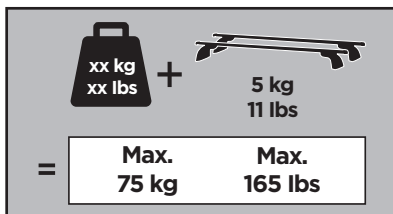

# > Instructions

MERCEDES R-Class (W251), 5-dr Estate, 06-13

This kit is only for vehicles with fixpoint mounting.

ISO 11154-E

183038

C.20160113  
509-3038-04

Bring your life  
thule.com

**2****A****B**