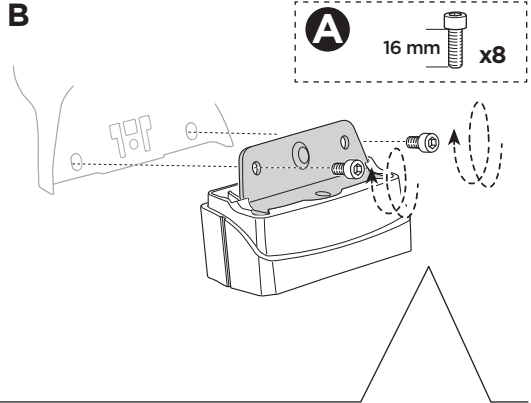

# > Instructions

MERCEDES R-Class (W251), 5-dr Estate, 06-13

This kit is only for vehicles with fixpoint mounting.

ISO 11154-E

183038

C.20160113  
509-3038-04

Bring your life  
thule.com

**2****A****B**