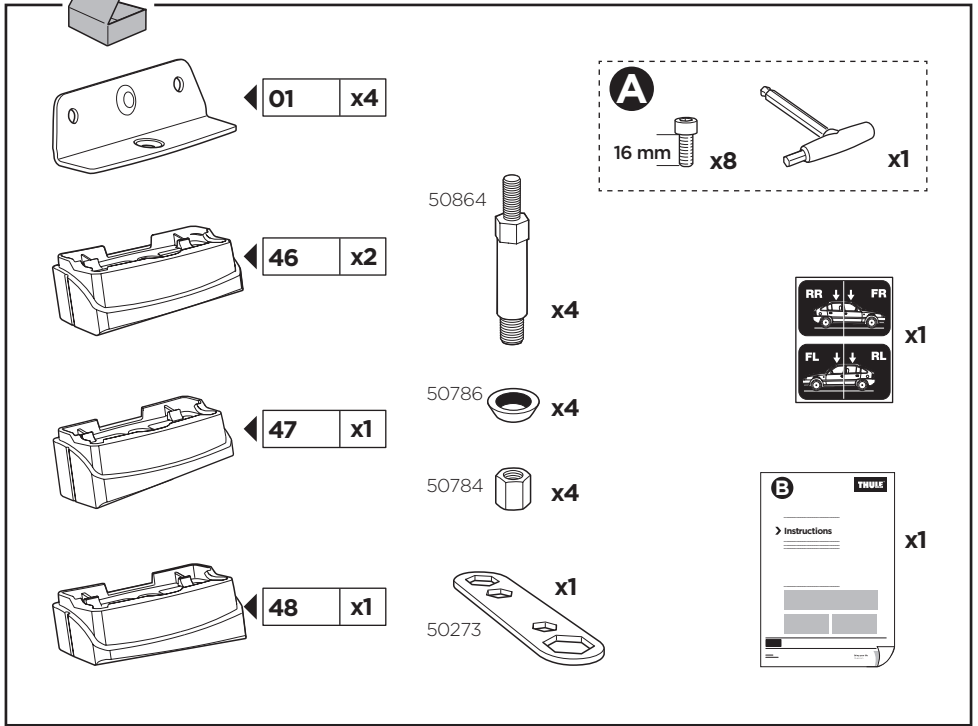

# > Instructions

MERCEDES R-Class (W251), 5-dr Estate, 06-13

This kit is only for vehicles with fixpoint mounting.

ISO 11154-E

183038

C.20160113  
509-3038-04

Bring your life  
thule.com

**2****A****B**