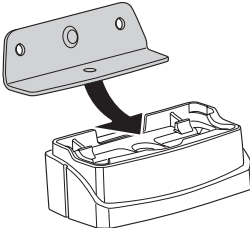

# > Instructions

MERCEDES R-Class (W251), 5-dr Estate, 06-13

This kit is only for vehicles with fixpoint mounting.

ISO 11154-E

183038

C.20160113  
509-3038-04

Bring your life  
thule.com

**2****A****B**