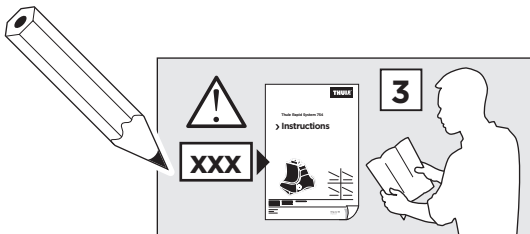

2

NISSAN Note, 5-dr MPV, 12-
NISSAN Versa Note, 5-dr Hatchback, 14-*