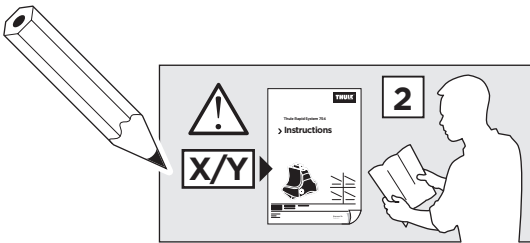

1230 x2

x1

x1

1

	X (scale)	X (mm)	X (inch)
NISSAN Note, 5-dr MPV, 12-	31,5	966	38
NISSAN Versa Note, 5-dr Hatchback, 14-*	31,5	966	38

	Y (scale)	Y (mm)	Y (inch)
NISSAN Note, 5-dr MPV, 12-	28,5	936	36 7/8
NISSAN Versa Note, 5-dr Hatchback, 14-*	28,5	936	36 7/8