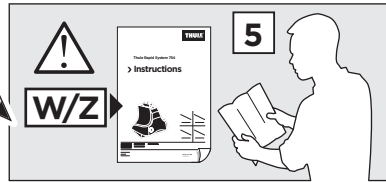

3

	W (mm)	Z (mm)	W (inch)	Z (inch)
NISSAN Note, 5-dr MPV, 12-	350	700	13 ³/₄	27 ¹/₂
NISSAN Versa Note, 5-dr Hatchback, 14-*	350	700	13 ³/₄	27 ¹/₂