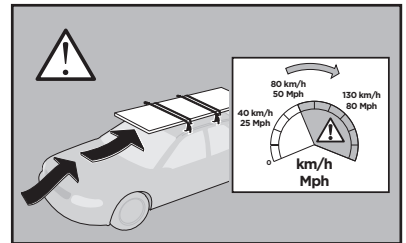

Thule Rapid System Kit 1690

> Instructions

NISSAN Note, 5-dr MPV, 12-
NISSAN Versa Note, 5-dr Hatchback, 14-*

*North America

ISO 11154-E

114 x2

172 x2

1229 x2

1230 x2

x1

x1

1

	X (scale)	X (mm)	X (inch)
NISSAN Note, 5-dr MPV, 12-	31,5	966	38
NISSAN Versa Note, 5-dr Hatchback, 14-*	31,5	966	38

	Y (scale)	Y (mm)	Y (inch)
NISSAN Note, 5-dr MPV, 12-	28,5	936	36 7/8
NISSAN Versa Note, 5-dr Hatchback, 14-*	28,5	936	36 7/8