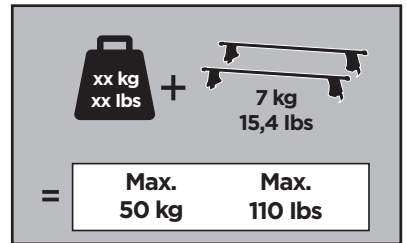

Thule Rapid System Kit 1690

> Instructions

NISSAN Note, 5-dr MPV, 12-
NISSAN Versa Note, 5-dr Hatchback, 14-*

*North America

ISO 11154-E

114 x2

172 x2

1229 x2

1230 x2

x1

x1

1

	X (scale)	X (mm)	X (inch)
NISSAN Note, 5-dr MPV, 12-	31,5	966	38
NISSAN Versa Note, 5-dr Hatchback, 14-*	31,5	966	38

	Y (scale)	Y (mm)	Y (inch)
NISSAN Note, 5-dr MPV, 12-	28,5	936	36 7/8
NISSAN Versa Note, 5-dr Hatchback, 14-*	28,5	936	36 7/8

2

NISSAN Note, 5-dr MPV, 12-
NISSAN Versa Note, 5-dr Hatchback, 14-*

3

	W (mm)	Z (mm)	W (inch)	Z (inch)
NISSAN Note , 5-dr MPV, 12-	350	700	13 ³/₄	27 ¹/₂
NISSAN Versa Note , 5-dr Hatchback, 14-*	350	700	13 ³/₄	27 ¹/₂