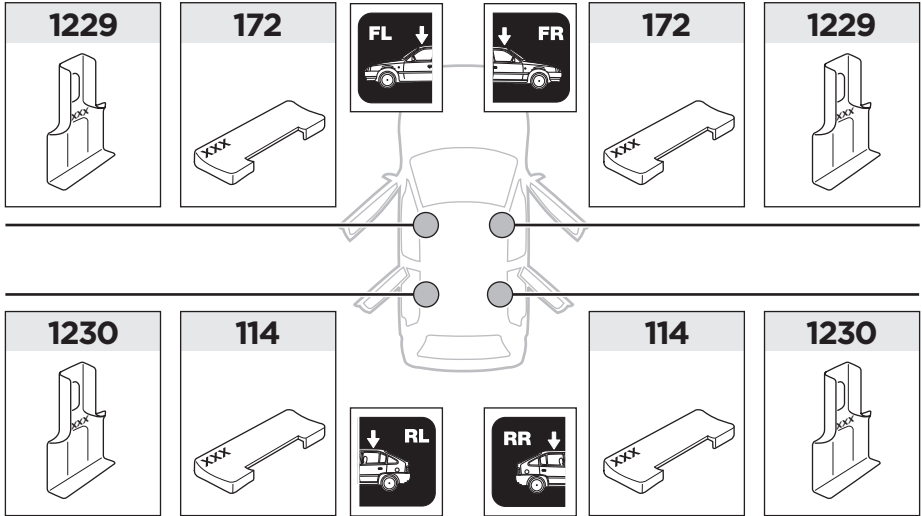

1230 x2

x1

x1

1

	X (scale)	X (mm)	X (inch)
NISSAN Note, 5-dr MPV, 12-	31,5	966	38
NISSAN Versa Note, 5-dr Hatchback, 14-*	31,5	966	38

	Y (scale)	Y (mm)	Y (inch)
NISSAN Note, 5-dr MPV, 12-	28,5	936	36 7/8
NISSAN Versa Note, 5-dr Hatchback, 14-*	28,5	936	36 7/8

2

NISSAN Note, 5-dr MPV, 12-
NISSAN Versa Note, 5-dr Hatchback, 14-*

3

	W (mm)	Z (mm)	W (inch)	Z (inch)
NISSAN Note , 5-dr MPV, 12-	350	700	13 ³/₄	27 ¹/₂
NISSAN Versa Note , 5-dr Hatchback, 14-*	350	700	13 ³/₄	27 ¹/₂