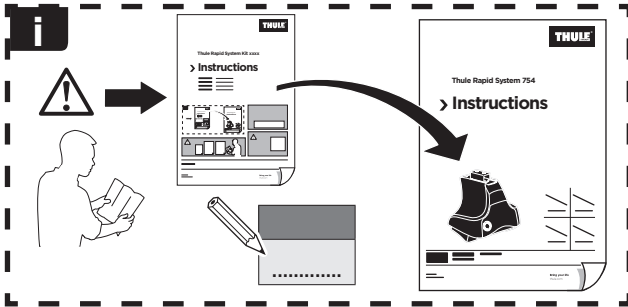

Thule Rapid System Kit 1690

> Instructions

NISSAN Note, 5-dr MPV, 12-
NISSAN Versa Note, 5-dr Hatchback, 14-*

*North America

ISO 11154-E

114 x2

172 x2

1229 x2

1230 x2

x1

x1

1

	X (scale)	X (mm)	X (inch)
NISSAN Note, 5-dr MPV, 12-	31,5	966	38
NISSAN Versa Note, 5-dr Hatchback, 14-*	31,5	966	38

	Y (scale)	Y (mm)	Y (inch)
NISSAN Note, 5-dr MPV, 12-	28,5	936	36 7/8
NISSAN Versa Note, 5-dr Hatchback, 14-*	28,5	936	36 7/8

2

NISSAN Note, 5-dr MPV, 12-
NISSAN Versa Note, 5-dr Hatchback, 14-*

3

	W (mm)	Z (mm)	W (inch)	Z (inch)
NISSAN Note , 5-dr MPV, 12-	350	700	13 ³/₄	27 ¹/₂
NISSAN Versa Note , 5-dr Hatchback, 14-*	350	700	13 ³/₄	27 ¹/₂