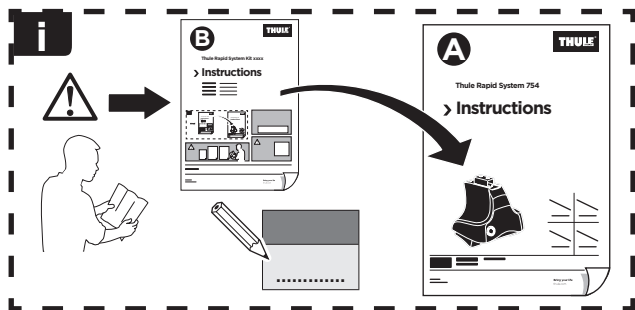

Thule Rapid System Kit 1867

> Instructions

TOYOTA Camry, 4-dr Sedan, 18-

ISO 11154-E

141867

C.20171023

519-1867-01

Bring your life