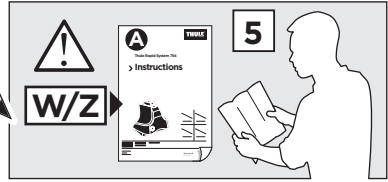

1

	X (scale)	X (mm)	X (inch)
TOYOTA Camry, 4-dr Sedan, 18-	37,5	1026	40 ³ / ₈

	Y (scale)	Y (mm)	Y (inch)
TOYOTA Camry, 4-dr Sedan, 18-	34	991	39

2

TOYOTA Camry, 4-dr Sedan, 18-

3

	W (mm)	Z (mm)	W (inch)	Z (inch)
TOYOTA Camry, 4-dr Sedan, 18-	230	700	9	27 1/2