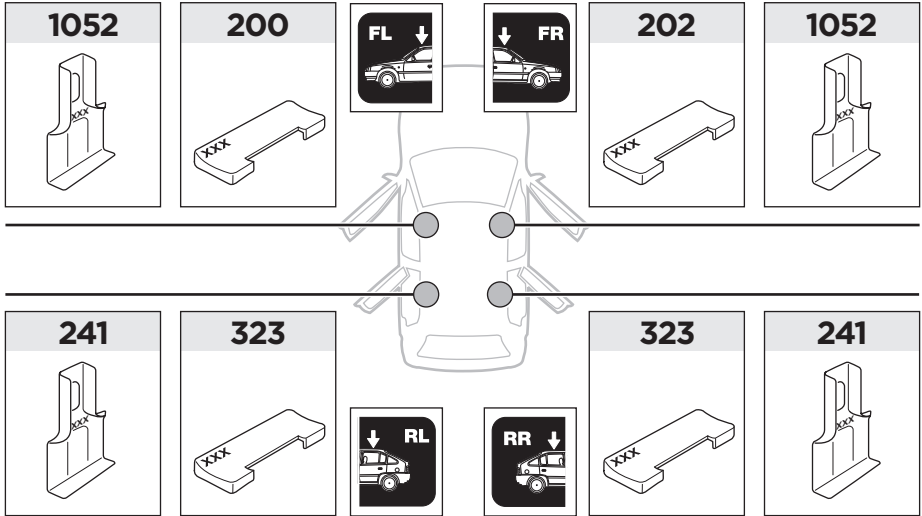

1

	X (scale)	X (mm)	X (inch)
TOYOTA Camry, 4-dr Sedan, 18-	37,5	1026	40 ³ / ₈

	Y (scale)	Y (mm)	Y (inch)
TOYOTA Camry, 4-dr Sedan, 18-	34	991	39

2

TOYOTA Camry, 4-dr Sedan, 18-

3

	W (mm)	Z (mm)	W (inch)	Z (inch)
TOYOTA Camry, 4-dr Sedan, 18-	230	700	9	27 1/2