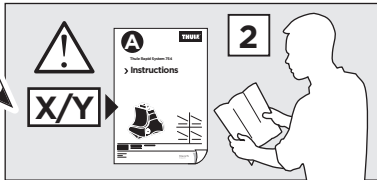

65 x2

281 x1

282 x1

934 x2

938 x2

x1

x1

x2

1

	X (scale)	X (mm)	X (inch)
AUDI A4, 4-dr Sedan, 08-15 / *09-16	37	1021	40 1/4
AUDI RS4, 4-dr Sedan, *09-16	37	1021	40 1/4
AUDI S4, 4-dr Sedan, *09-16	37	1021	40 1/4

	Y (scale)	Y (mm)	Y (inch)
AUDI A4, 4-dr Sedan, 08-15 / *09-16	33,5	986	38 7/8
AUDI RS4, 4-dr Sedan, *09-16	33,5	986	38 7/8
AUDI S4, 4-dr Sedan, *09-16	33,5	986	38 7/8