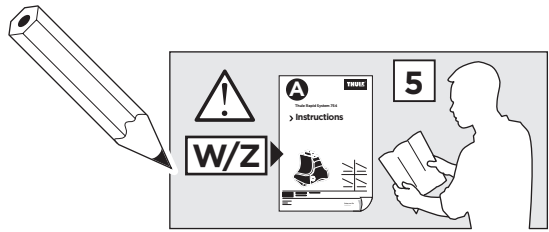

2

AUDI A4, 4-dr Sedan, 08-15 / *09-16

AUDI RS4, 4-dr Sedan, *09-16

AUDI S4, 4-dr Sedan, *09-16

3

	W (mm)	Z (mm)	W (inch)	Z (inch)
AUDI A4 , 4-dr Sedan, 08-15 / *09-16	210	760	8 1/4	29 7/8
AUDI RS4 , 4-dr Sedan, *09-16	210	760	8 1/4	29 7/8
AUDI S4 , 4-dr Sedan, *09-16	210	760	8 1/4	29 7/8