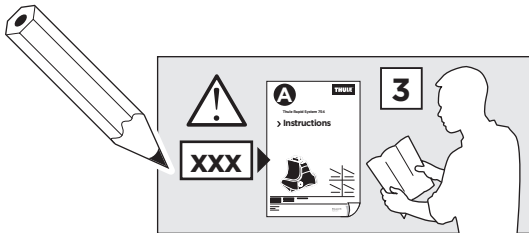

2

AUDI A4, 4-dr Sedan, 08-15 / *09-16

AUDI RS4, 4-dr Sedan, *09-16

AUDI S4, 4-dr Sedan, *09-16