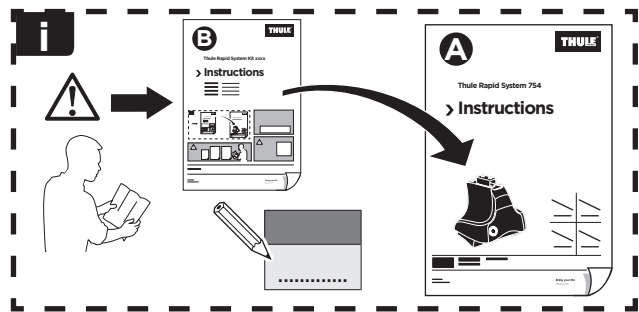

Thule Rapid System Kit 1359

> Instructions

CHEVROLET Niva, 5-dr SUV, 03-
LADA 119, 5-dr Hatchback, 05- (FIN)
LADA Kalina 1119, 5-dr Hatchback, 05-

ISO 11154-E

141359
C.20130625
519-1359-01

Bring your life
thule.com