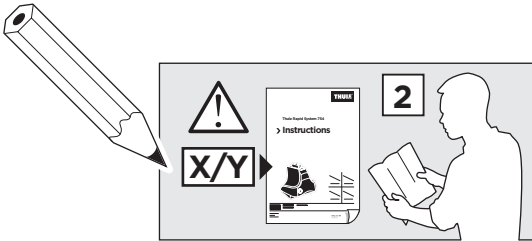

x1

1

	X (scale)	X (mm)	X (inch)
VOLKSWAGEN Golf Plus, 5-dr Hatchback, 05	37	1021	40 1/4
VOLKSWAGEN Golf Plus, 5-dr Hatchback, 06-14	37	1021	40 1/4

	Y (scale)	Y (mm)	Y (inch)
VOLKSWAGEN Golf Plus, 5-dr Hatchback, 05	30	951	37 1/2
VOLKSWAGEN Golf Plus, 5-dr Hatchback, 06-14	30	951	37 1/2