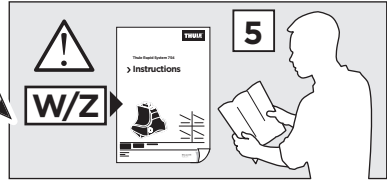

2

VOLKSWAGEN Golf Plus, 5-dr Hatchback, 05

VOLKSWAGEN Golf Plus, 5-dr Hatchback, 06-14

3

	W (mm)	Z (mm)	W (inch)	Z (inch)
VOLKSWAGEN Golf Plus , 5-dr Hatchback, 05	228	850	9	33 1/2
VOLKSWAGEN Golf Plus , 5-dr Hatchback, 06-14	228	850	9	33 1/2