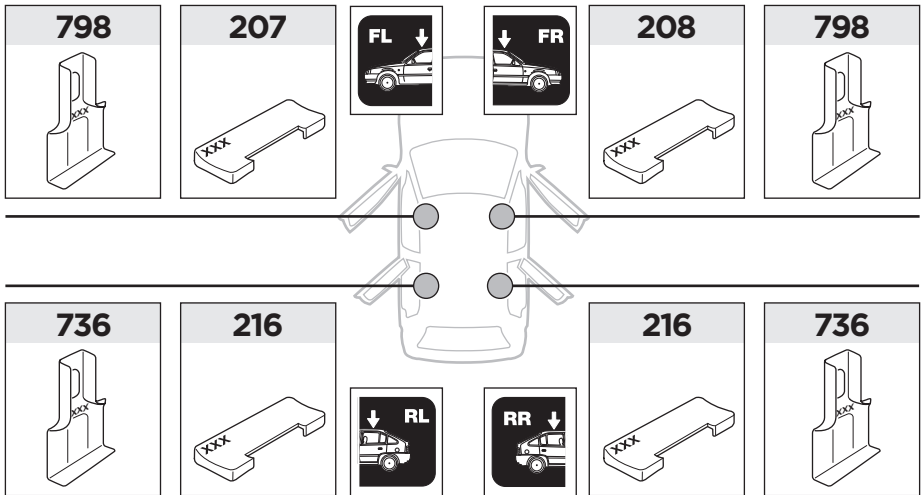

x1

1

	X (scale)	X (mm)	X (inch)
VOLKSWAGEN Golf Plus, 5-dr Hatchback, 05	37	1021	40 1/4
VOLKSWAGEN Golf Plus, 5-dr Hatchback, 06-14	37	1021	40 1/4

	Y (scale)	Y (mm)	Y (inch)
VOLKSWAGEN Golf Plus, 5-dr Hatchback, 05	30	951	37 1/2
VOLKSWAGEN Golf Plus, 5-dr Hatchback, 06-14	30	951	37 1/2

2

VOLKSWAGEN Golf Plus, 5-dr Hatchback, 05

VOLKSWAGEN Golf Plus, 5-dr Hatchback, 06-14

3

	W (mm)	Z (mm)	W (inch)	Z (inch)
VOLKSWAGEN Golf Plus , 5-dr Hatchback, 05	228	850	9	33 1/2
VOLKSWAGEN Golf Plus , 5-dr Hatchback, 06-14	228	850	9	33 1/2