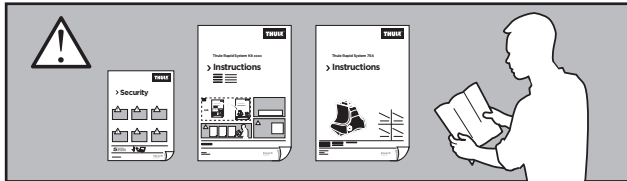

Thule Rapid System Kit 1406

> Instructions

VOLKSWAGEN Golf Plus, 5-dr Hatchback, 05

VOLKSWAGEN Golf Plus, 5-dr Hatchback, 06-14

xx kg xx lbs	+		7 kg 15,4 lbs
VOLKSWAGEN Golf Plus , 5-dr Hatchback, 05			Max. 75 kg 165 lbs
VOLKSWAGEN Golf Plus , 5-dr Hatchback, 06-14			Max. 60 kg 132 lbs