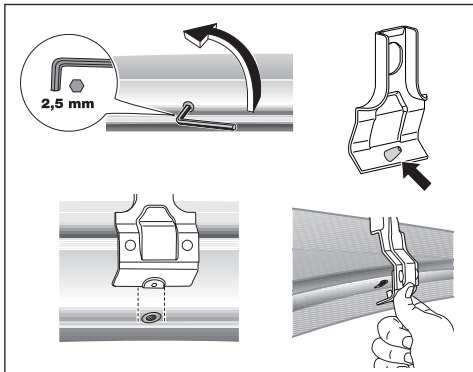

VOLKSWAGEN Golf Plus, 5-dr Hatchback, 05