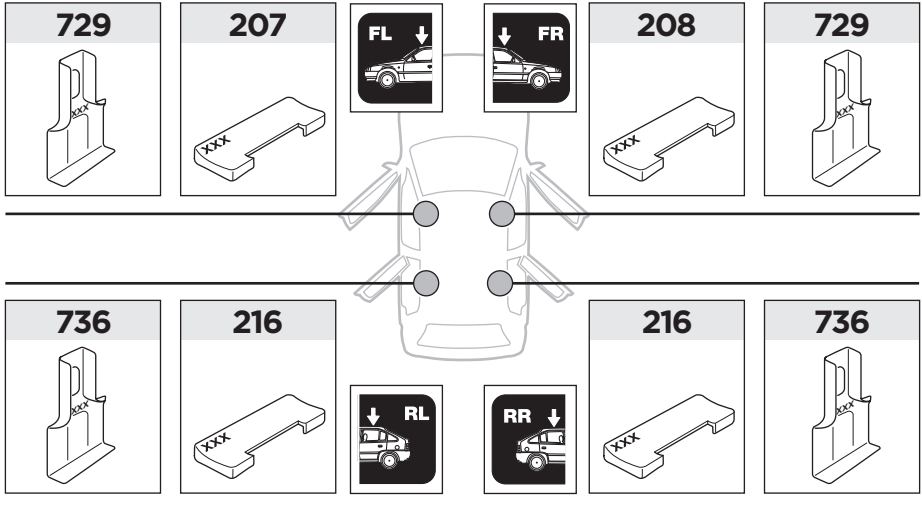

x1

1

	X (scale)	X (mm)	X (inch)
VOLKSWAGEN Golf Plus, 5-dr Hatchback, 05	37	1021	40 1/4
VOLKSWAGEN Golf Plus, 5-dr Hatchback, 06-14	37	1021	40 1/4

	Y (scale)	Y (mm)	Y (inch)
VOLKSWAGEN Golf Plus, 5-dr Hatchback, 05	30	951	37 1/2
VOLKSWAGEN Golf Plus, 5-dr Hatchback, 06-14	30	951	37 1/2

2

VOLKSWAGEN Golf Plus, 5-dr Hatchback, 05

VOLKSWAGEN Golf Plus, 5-dr Hatchback, 06-14

3

	W (mm)	Z (mm)	W (inch)	Z (inch)
VOLKSWAGEN Golf Plus , 5-dr Hatchback, 05	228	850	9	33 1/2
VOLKSWAGEN Golf Plus , 5-dr Hatchback, 06-14	228	850	9	33 1/2