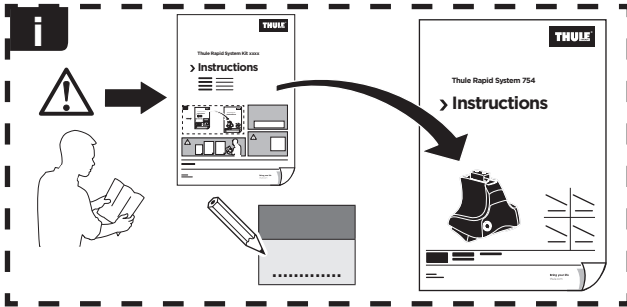

Thule Rapid System Kit 1406

> Instructions

VOLKSWAGEN Golf Plus, 5-dr Hatchback, 05

VOLKSWAGEN Golf Plus, 5-dr Hatchback, 06-14

xx kg xx lbs	+		7 kg 15,4 lbs
VOLKSWAGEN Golf Plus , 5-dr Hatchback, 05			Max. 75 kg 165 lbs
VOLKSWAGEN Golf Plus , 5-dr Hatchback, 06-14			Max. 60 kg 132 lbs