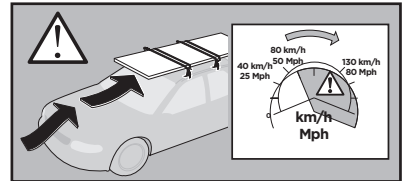

Thule Rapid System Kit 1406

> Instructions

VOLKSWAGEN Golf Plus, 5-dr Hatchback, 05

VOLKSWAGEN Golf Plus, 5-dr Hatchback, 06-14

xx kg xx lbs	+		7 kg 15,4 lbs
VOLKSWAGEN Golf Plus , 5-dr Hatchback, 05			Max. 75 kg 165 lbs
VOLKSWAGEN Golf Plus , 5-dr Hatchback, 06-14			Max. 60 kg 132 lbs