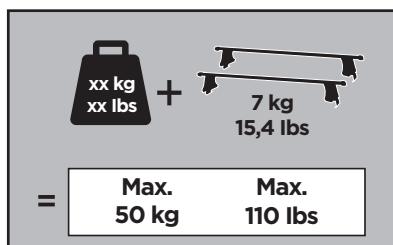

Thule Rapid System Kit 1741

> Instructions

HYUNDAI Santa Fe, 5-dr SUV, 13-

ISO 11154-E

141741
C.20150818
519-1741-01

Bring your life
thule.com

137 x2

366 x1

367 x1

225 x2

1100 x2

x1

x1

1

	X (scale)	X (mm)	X (inch)
HYUNDAI Santa Fe, 5-dr SUV, 13-	47	1121	44 1/8

	Y (scale)	Y (mm)	Y (inch)
HYUNDAI Santa Fe, 5-dr SUV, 13-	42,5	1076	42 3/8

2

HYUNDAI Santa Fe, 5-dr SUV, 13-

3

	W (mm)	Z (mm)	W (inch)	Z (inch)
HYUNDAI Santa Fe, 5-dr SUV, 13-	270	700	10 ⁵/₈	27 ¹/₂