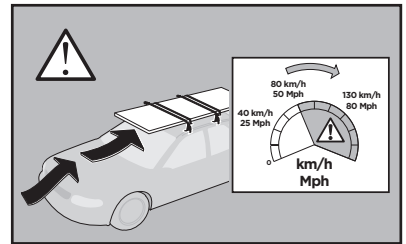

Thule Rapid System Kit 1526

> Instructions

BMW X6, 5-dr SUV, 08-14 / *09-15

*North America

ISO 11154-E