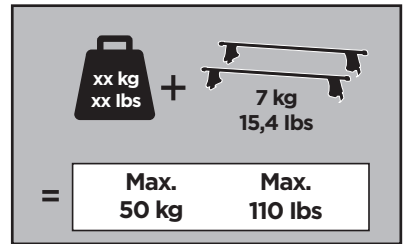

Thule Rapid System Kit 1526

> Instructions

BMW X6, 5-dr SUV, 08-14 / *09-15

*North America

ISO 11154-E

120 x1

121 x1

127 x2

1033 x1

1034 x1

1075 x2

x1

x1

1

	X (scale)	X (mm)	X (inch)
BMW X6 , 5-dr SUV, 08-14 / *09-15	44	1091	43

	Y (scale)	Y (mm)	Y (inch)
BMW X6 , 5-dr SUV, 08-14 / *09-15	45,5	1106	43 1/2

2

BMW X6, 5-dr SUV, 08-14 / *09-15

3

	W (mm)	Z (mm)	W (inch)	Z (inch)
BMW X6, 5-dr SUV, 08-14 / *09-15	230	650	9	25 ⁵/₈