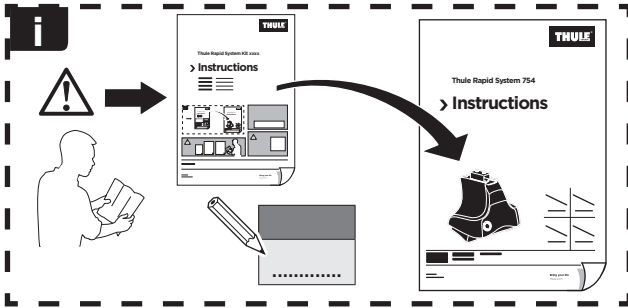

Thule Rapid System Kit 1526

> Instructions

BMW X6, 5-dr SUV, 08-14 / *09-15

*North America

ISO 11154-E

120 x1

121 x1

127 x2

1033 x1

1034 x1

1075 x2

x1

x1

1

	X (scale)	X (mm)	X (inch)
BMW X6 , 5-dr SUV, 08-14 / *09-15	44	1091	43

	Y (scale)	Y (mm)	Y (inch)
BMW X6 , 5-dr SUV, 08-14 / *09-15	45,5	1106	43 1/2

2

BMW X6, 5-dr SUV, 08-14 / *09-15

3

	W (mm)	Z (mm)	W (inch)	Z (inch)
BMW X6, 5-dr SUV, 08-14 / *09-15	230	650	9	25 ⁵/₈