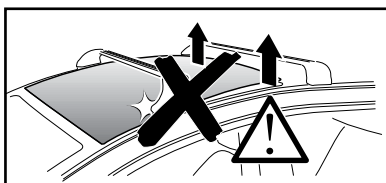

Thule XT Kit 3152

> Instructions

MERCEDES GLE (C292), 4-dr Coupé, 15-

This kit is only for vehicles with fixpoint mounting.

ISO 11154-E

183152

C.20150930
509-3152-01

Bring your life
thule.com