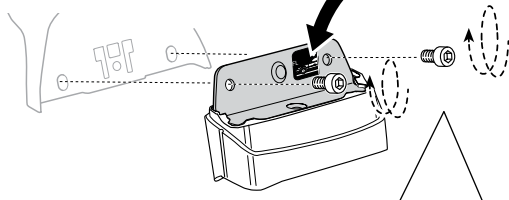

B

A

x1

EN Only a few turns
DE Nur wenige Umdrehungen
FR Quelques tours uniquement
NL Slechts enkele slagen
IT Solo qualche giro
ES Sólo algunas vueltas
PT Apenas algumas voltas
SV Endast några varv
DK Kun nogle få omgange
NO Bare noen få omdreinger
FI Vain muutama kierros

ET Ainult mõni pööre
LV Tikai daži apgriezieni
LT Tik keli pasukimai
PL Wystarczy kilka obrotów
RU Только несколько оборотов
UK Лише декілька обертів
BG Само няколко завъртания
CS Pouze několik otáček
SK Len niekoľko otáčok
SL Le nekaj obratov
HR/BIH Samo nekoliko okreta

RO Doar câteva rotiri
HU Csak néhány fordítás
EL Μόνο λίγες περιστροφές
TR Yalnızca birkaç tur

بعض دورات فقط **AR**
רק מספר סיבובים **HE**

ZH 仅几圈
JA 2～3回転のみ
KO 몇 번만 돌리면 됨
TH เพียงสองสามรอบ

3

01 x2

02 x2