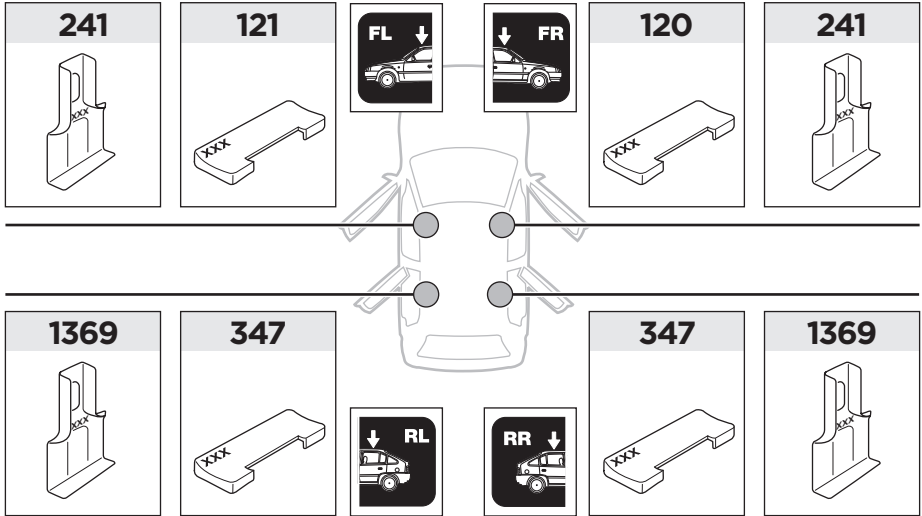

x1

x1

1

	X (scale)	X (mm)	X (inch)
MAZDA CX-9, 5-dr SUV, 16-	50	1151	45 ³ / ₈

	Y (scale)	Y (mm)	Y (inch)
MAZDA CX-9, 5-dr SUV, 16-	44	1091	43

2

MAZDA CX-9, 5-dr SUV, 16-

3

	W (mm)	Z (mm)	W (inch)	Z (inch)
MAZDA CX-9, 5-dr SUV, 16-	230	710	9	28