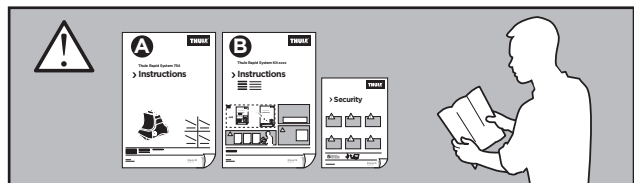

Thule Rapid System Kit 1854

> Instructions

MAZDA CX-9, 5-dr SUV, 16-

ISO 11154-E

141854
C.20171018
519-1854-03

Bring your life
thule.com

120 x1
121 x1
347 x2

241 x2
1369 x2