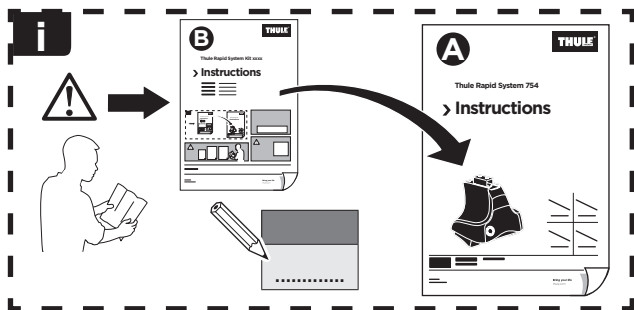

Thule Rapid System Kit 1854

> Instructions

MAZDA CX-9, 5-dr SUV, 16-

ISO 11154-E

141854
C.20171018
519-1854-03

Bring your life
thule.com

120 x1
121 x1
347 x2

241 x2
1369 x2

x1

x1

1

	X (scale)	X (mm)	X (inch)
MAZDA CX-9, 5-dr SUV, 16-	50	1151	45 ³ / ₈

	Y (scale)	Y (mm)	Y (inch)
MAZDA CX-9, 5-dr SUV, 16-	44	1091	43

2

MAZDA CX-9, 5-dr SUV, 16-

3