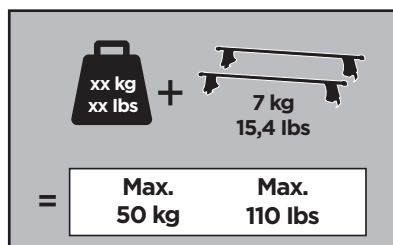

Thule Rapid System Kit 1854

> Instructions

MAZDA CX-9, 5-dr SUV, 16-

ISO 11154-E

141854
C.20171018
519-1854-03

Bring your life
thule.com

120 x1
121 x1
347 x2

241 x2
1369 x2

x1

x1

1

	X (scale)	X (mm)	X (inch)
MAZDA CX-9, 5-dr SUV, 16-	50	1151	45 ³ / ₈

	Y (scale)	Y (mm)	Y (inch)
MAZDA CX-9, 5-dr SUV, 16-	44	1091	43

2

MAZDA CX-9, 5-dr SUV, 16-

3

	W (mm)	Z (mm)	W (inch)	Z (inch)
MAZDA CX-9, 5-dr SUV, 16-	230	710	9	28