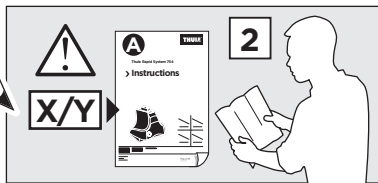

Thule Rapid System Kit 1854

> Instructions

MAZDA CX-9, 5-dr SUV, 16-

ISO 11154-E

141854
C.20171018
519-1854-03

Bring your life
thule.com

120 x1
121 x1
347 x2

241 x2
1369 x2

x1

x1

1

	X (scale)	X (mm)	X (inch)
MAZDA CX-9, 5-dr SUV, 16-	50	1151	45 ³ / ₈

	Y (scale)	Y (mm)	Y (inch)
MAZDA CX-9, 5-dr SUV, 16-	44	1091	43

2

MAZDA CX-9, 5-dr SUV, 16-

3