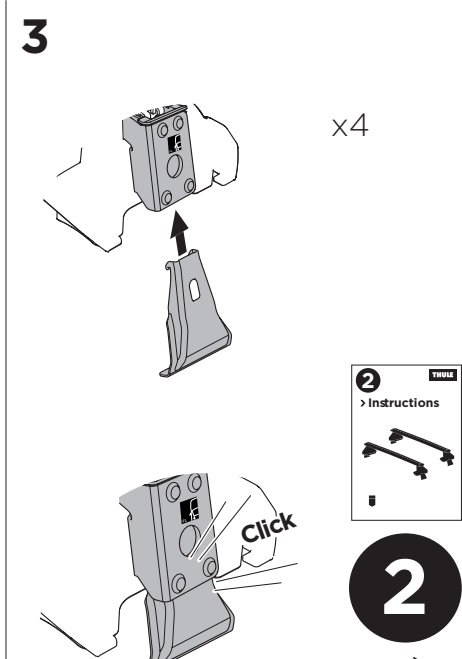

1

Kit 145153

LAND ROVER Range Rover Sport, 5-dr SUV, 14-

ISO 11154-E

THULE WingBar Evo	THULE WingBar Edge	THULE WingBar	THULE SquareBar	Evo X (scale)	Edge X (scale)
LAND ROVER Range Rover Sport, 5-dr SUV, 14-				60,5	-
THULE ProBar	THULE SlideBar				X (mm/inch)
LAND ROVER Range Rover Sport, 5-dr SUV, 14-				1256 mm / 49 1/2"	

THULE WingBar Evo	THULE WingBar Edge	THULE WingBar	THULE SquareBar	Evo Y (scale)	Edge Y (scale)
LAND ROVER Range Rover Sport, 5-dr SUV, 14-				60	-
THULE ProBar	THULE SlideBar				Y (mm/inch)
LAND ROVER Range Rover Sport, 5-dr SUV, 14-				1251 mm / 49 1/4"	

	W (mm/inch)	Z (mm/inch)
LAND ROVER Range Rover Sport, 5-dr SUV, 14-	750 mm / 29 1/2"	320 mm / 12 5/8"