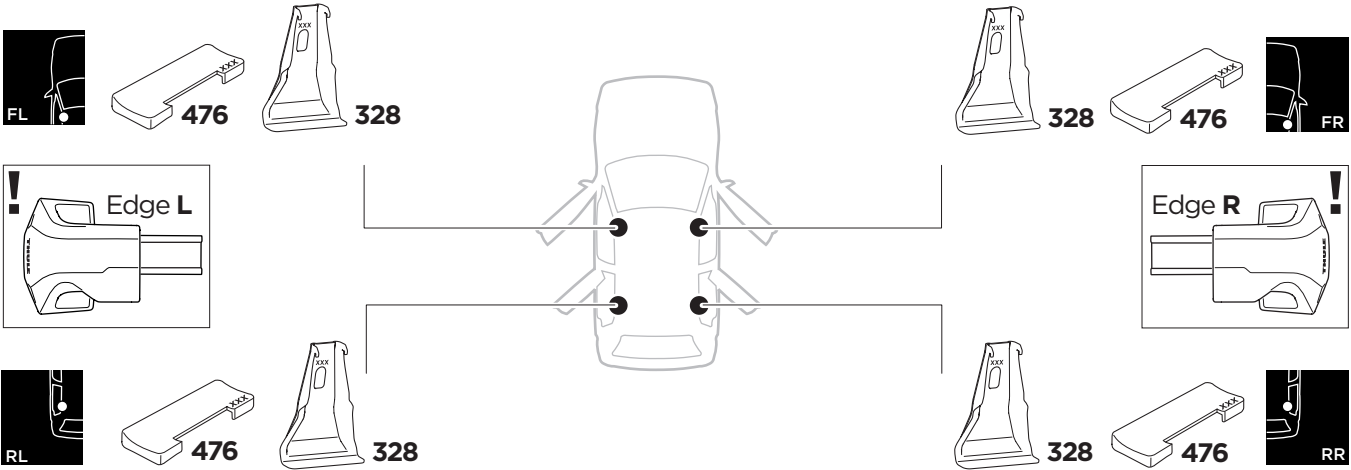

1

Kit 145153

LAND ROVER Range Rover Sport, 5-dr SUV, 14-

ISO 11154-E

THULE WingBar Evo	THULE WingBar Edge	THULE WingBar	THULE SquareBar	Evo X (scale)	Edge X (scale)
LAND ROVER Range Rover Sport, 5-dr SUV, 14-				60,5	-
THULE ProBar	THULE SlideBar				X (mm/inch)
LAND ROVER Range Rover Sport, 5-dr SUV, 14-				1256 mm / 49 1/2"	

THULE WingBar Evo	THULE WingBar Edge	THULE WingBar	THULE SquareBar	Evo Y (scale)	Edge Y (scale)
LAND ROVER Range Rover Sport, 5-dr SUV, 14-				60	-
THULE ProBar	THULE SlideBar				Y (mm/inch)
LAND ROVER Range Rover Sport, 5-dr SUV, 14-				1251 mm / 49 1/4"	

	W (mm/inch)	Z (mm/inch)
LAND ROVER Range Rover Sport, 5-dr SUV, 14-	750 mm / 29 1/2"	320 mm / 12 5/8"