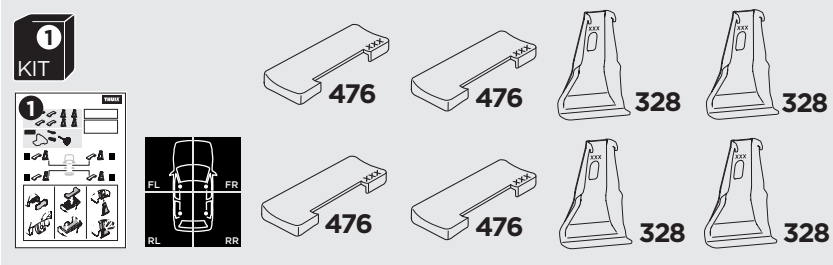

1

Kit 145153

LAND ROVER Range Rover Sport, 5-dr SUV, 14-

ISO 11154-E

THULE WingBar Evo	THULE WingBar Edge	THULE WingBar	THULE SquareBar	Evo X (scale)	Edge X (scale)
LAND ROVER Range Rover Sport, 5-dr SUV, 14-				60,5	-
THULE ProBar	THULE SlideBar				X (mm/inch)
LAND ROVER Range Rover Sport, 5-dr SUV, 14-				1256 mm / 49 1/2"	

THULE WingBar Evo	THULE WingBar Edge	THULE WingBar	THULE SquareBar	Evo Y (scale)	Edge Y (scale)
LAND ROVER Range Rover Sport, 5-dr SUV, 14-				60	-
THULE ProBar	THULE SlideBar				Y (mm/inch)
LAND ROVER Range Rover Sport, 5-dr SUV, 14-				1251 mm / 49 1/4"	

	W (mm/inch)	Z (mm/inch)
LAND ROVER Range Rover Sport, 5-dr SUV, 14-	750 mm / 29 1/2"	320 mm / 12 5/8"