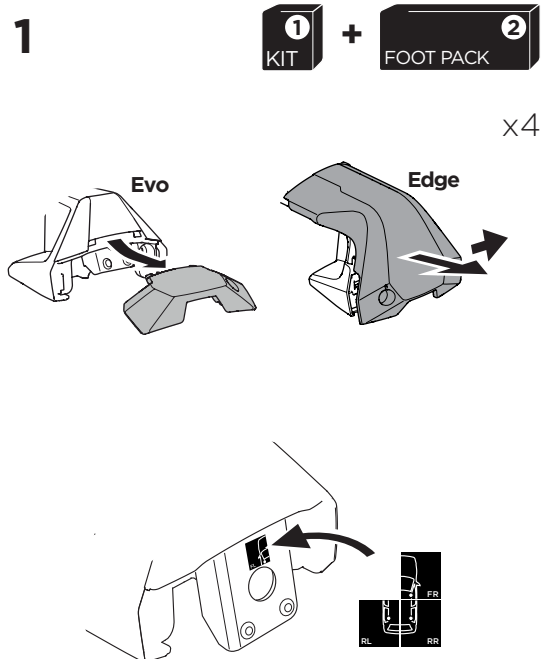

1

Kit 145153

LAND ROVER Range Rover Sport, 5-dr SUV, 14-

ISO 11154-E

THULE WingBar Evo	THULE WingBar Edge	THULE WingBar	THULE SquareBar	Evo X (scale)	Edge X (scale)
LAND ROVER Range Rover Sport, 5-dr SUV, 14-				60,5	-
THULE ProBar	THULE SlideBar				X (mm/inch)
LAND ROVER Range Rover Sport, 5-dr SUV, 14-				1256 mm / 49 1/2"	

THULE WingBar Evo	THULE WingBar Edge	THULE WingBar	THULE SquareBar	Evo Y (scale)	Edge Y (scale)
LAND ROVER Range Rover Sport, 5-dr SUV, 14-				60	-
THULE ProBar	THULE SlideBar				Y (mm/inch)
LAND ROVER Range Rover Sport, 5-dr SUV, 14-				1251 mm / 49 1/4"	

	W (mm/inch)	Z (mm/inch)
LAND ROVER Range Rover Sport, 5-dr SUV, 14-	750 mm / 29 1/2"	320 mm / 12 5/8"