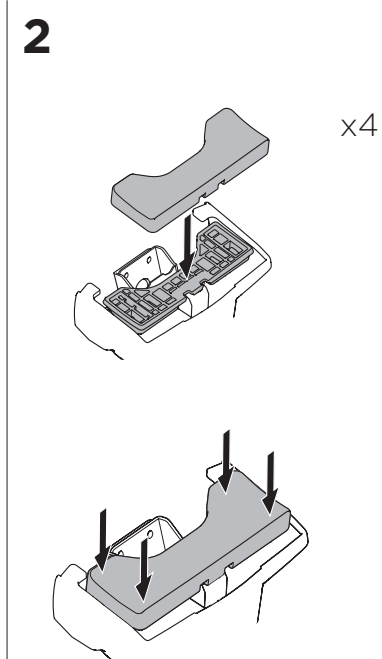

1

Kit 145153

LAND ROVER Range Rover Sport, 5-dr SUV, 14-

ISO 11154-E

THULE WingBar Evo	THULE WingBar Edge	THULE WingBar	THULE SquareBar	Evo X (scale)	Edge X (scale)
LAND ROVER Range Rover Sport, 5-dr SUV, 14-				60,5	-
THULE ProBar	THULE SlideBar				X (mm/inch)
LAND ROVER Range Rover Sport, 5-dr SUV, 14-				1256 mm / 49 1/2"	

THULE WingBar Evo	THULE WingBar Edge	THULE WingBar	THULE SquareBar	Evo Y (scale)	Edge Y (scale)
LAND ROVER Range Rover Sport, 5-dr SUV, 14-				60	-
THULE ProBar	THULE SlideBar				Y (mm/inch)
LAND ROVER Range Rover Sport, 5-dr SUV, 14-				1251 mm / 49 1/4"	

	W (mm/inch)	Z (mm/inch)
LAND ROVER Range Rover Sport, 5-dr SUV, 14-	750 mm / 29 1/2"	320 mm / 12 5/8"