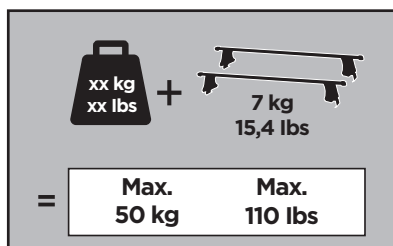

Thule Rapid System Kit 1807

> Instructions

HYUNDAI Tucson, 5-dr SUV, 15-

ISO 11154-E

141807
C.20160225
519-1807-01

Bring your life
thule.com

149 x2

336 x1

337 x1

1370 x2

1369 x2

x1

x1

1

	X (scale)	X (mm)	X (inch)
HYUNDAI Tucson, 5-dr SUV, 15-	44	1091	43

	Y (scale)	Y (mm)	Y (inch)
HYUNDAI Tucson, 5-dr SUV, 15-	38,5	1036	40 ³ / ₄

2

HYUNDAI Tucson, 5-dr SUV, 15-

3

	W (mm)	Z (mm)	W (inch)	Z (inch)
HYUNDAI Tucson, 5-dr SUV, 15-	300	700	11 3/4	27 1/2