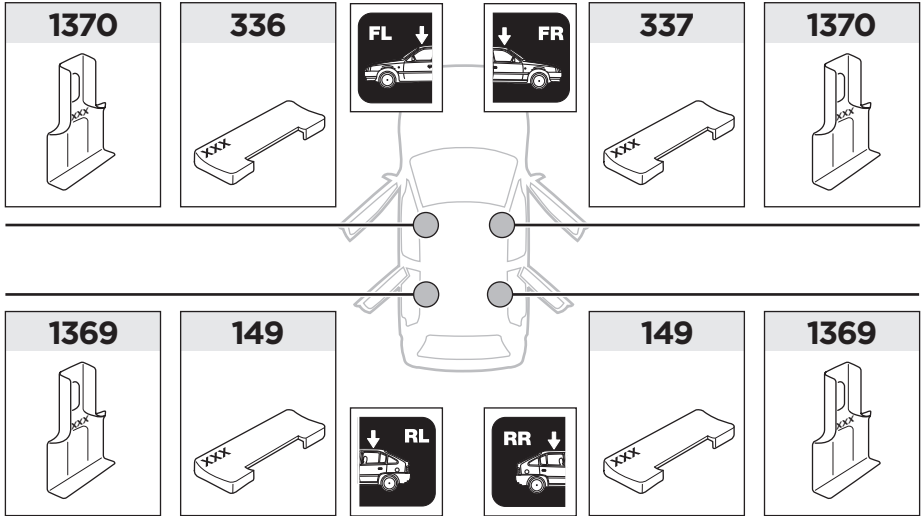

337 x1

1370 x2

1369 x2

x1

x1

1

	X (scale)	X (mm)	X (inch)
HYUNDAI Tucson, 5-dr SUV, 15-	44	1091	43

	Y (scale)	Y (mm)	Y (inch)
HYUNDAI Tucson, 5-dr SUV, 15-	38,5	1036	40 ³ / ₄

2

HYUNDAI Tucson, 5-dr SUV, 15-

3

	W (mm)	Z (mm)	W (inch)	Z (inch)
HYUNDAI Tucson, 5-dr SUV, 15-	300	700	11 3/4	27 1/2