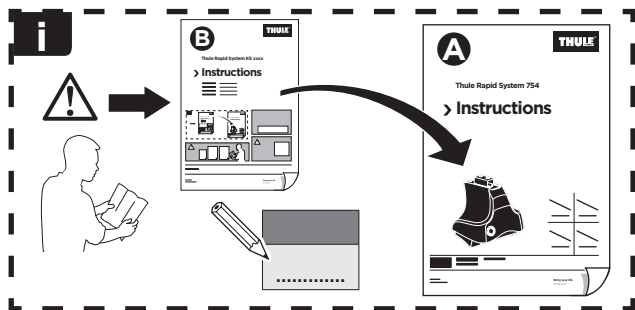

Thule Rapid System Kit 1807

> Instructions

HYUNDAI Tucson, 5-dr SUV, 15-

ISO 11154-E

141807
C.20160225
519-1807-01

Bring your life
thule.com

149 x2

336 x1

337 x1

1370 x2

1369 x2

x1

x1

1

	X (scale)	X (mm)	X (inch)
HYUNDAI Tucson, 5-dr SUV, 15-	44	1091	43

	Y (scale)	Y (mm)	Y (inch)
HYUNDAI Tucson, 5-dr SUV, 15-	38,5	1036	40 ³ / ₄

2

HYUNDAI Tucson, 5-dr SUV, 15-

3

	W (mm)	Z (mm)	W (inch)	Z (inch)
HYUNDAI Tucson, 5-dr SUV, 15-	300	700	11 3/4	27 1/2