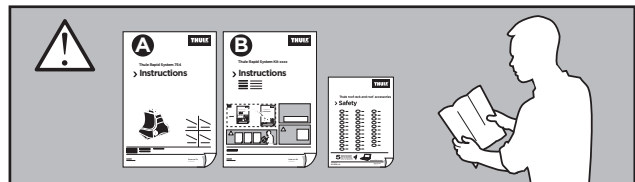

Thule Rapid System Kit 1807

> Instructions

HYUNDAI Tucson, 5-dr SUV, 15-

ISO 11154-E

141807
C.20160225
519-1807-01

Bring your life
thule.com

149 x2

336 x1