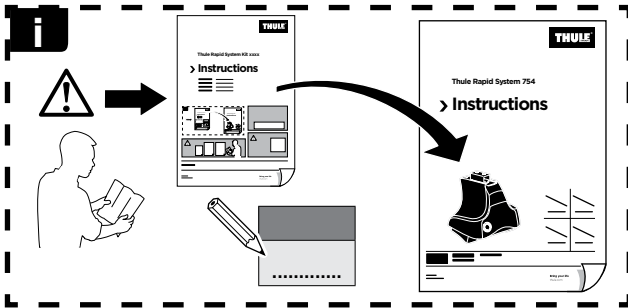

Thule Rapid System Kit 1634

> Instructions

FORD Focus, 4-dr Sedan, 11-

FORD Focus, 5-dr Hatchback, 11-

FORD Focus, 5-dr Estate, 11- (Without railing)

ISO 11154-E

141634

C.20120423
519-1634-03