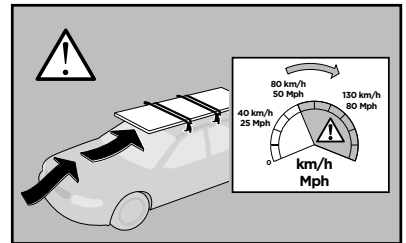

Thule Rapid System Kit 1634

> Instructions

FORD Focus, 4-dr Sedan, 11-

FORD Focus, 5-dr Hatchback, 11-

FORD Focus, 5-dr Estate, 11- (Without railing)

ISO 11154-E

141634

C.20120423
519-1634-03