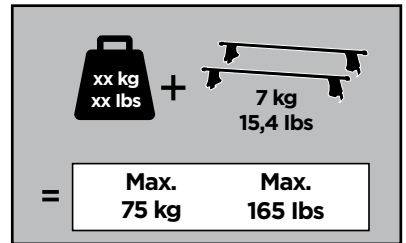

Thule Rapid System Kit 1634

> Instructions

FORD Focus, 4-dr Sedan, 11-

FORD Focus, 5-dr Hatchback, 11-

FORD Focus, 5-dr Estate, 11- (Without railing)

ISO 11154-E

141634

C.20120423
519-1634-03

Bring your life

thule.com

313 x1

314 x1

348 x1

349 x1

1165 x2

1166 x2

x1

x1

1

	X (scale)	X (mm)	X (inch)
FORD Focus, 4-dr Sedan, 11-	39	1041	41
FORD Focus, 5-dr Hatchback, 11-	38,5	1036	40 ³/₄
FORD Focus, 5-dr Estate, 11- (Without railing)	38	1031	40 ⁵/₈