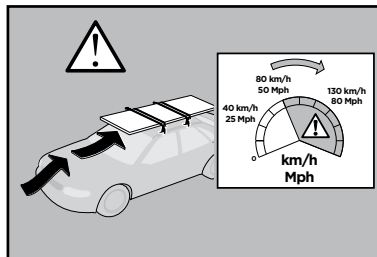

# > Instructions

**CITROËN Dispatch**, 4/5-dr Van, 07-

**CITROËN Jumpy**, 4/5-dr Van, 07-

**FIAT Scudo**, 4/5-dr Van, 07-

**PEUGEOT Expert**, 4/5-dr Van, 07-

**TOYOTA Proace**, 4/5-dr Van, 13-

This kit is only for vehicles with fixpoint mounting.