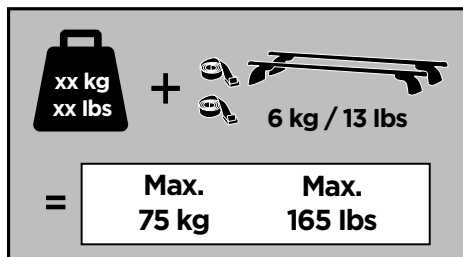

# > Instructions

**CITROËN Dispatch**, 4/5-dr Van, 07-

**CITROËN Jumpy**, 4/5-dr Van, 07-

**FIAT Scudo**, 4/5-dr Van, 07-

**PEUGEOT Expert**, 4/5-dr Van, 07-

**TOYOTA Proace**, 4/5-dr Van, 13-

This kit is only for vehicles with fixpoint mounting.