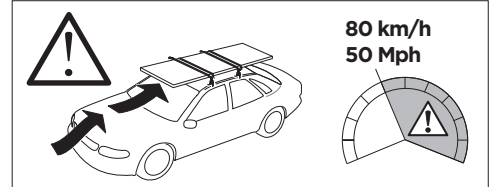

1

Kit 145202

AUDI A6, 4-dr Sedan, 19-

ISO 11154-E