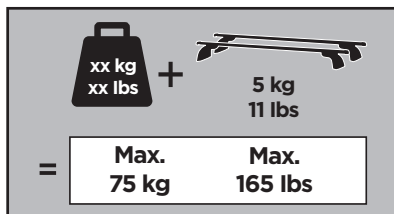

Thule XT Kit 3141

> Instructions

NISSAN Murano, 5-dr SUV, 15-

This kit is only for vehicles with fixpoint mounting.

ISO 11154-E

183141

C.20161005
509-3141-01

Bring your life
thule.com

◀ 10 x4

◀ 54 x4

50435 x8

52376 x1

x1

x1

1

10