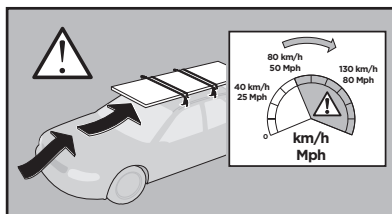

Thule XT Kit 3141

> Instructions

NISSAN Murano, 5-dr SUV, 15-

This kit is only for vehicles with fixpoint mounting.

ISO 11154-E

183141

C.20161005
509-3141-01

Bring your life
thule.com