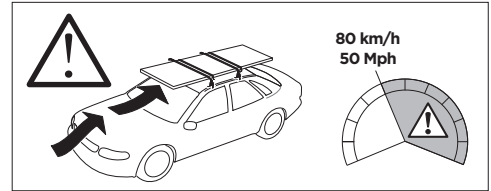

1

Kit 5213

LAND ROVER Discovery Sport, 5-dr SUV, 15-

ISO 11154-E

THULE WingBar Evo	THULE WingBar Edge	THULE WingBar	THULE SquareBar	Evo X (scale)	Edge X (scale)
LAND ROVER Discovery Sport, 5-dr SUV, 15-				49	Q
THULE ProBar	THULE SlideBar				X (mm/inch)
LAND ROVER Discovery Sport, 5-dr SUV, 15-				1141 mm / 44 7/8"	

	W (mm/inch)	Z (mm/inch)
LAND ROVER Discovery Sport, 5-dr SUV, 15-	700 mm / 27 1/2"	275 mm / 10 7/8"