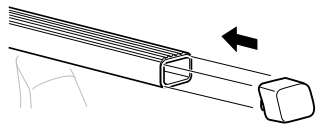

2

754 Rapid System
480R Rapid Traverse
(North America)

x4