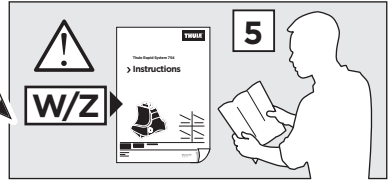

3

	W (mm)	Z (mm)	W (inch)	Z (inch)
ACURA CSX, 4-dr Sedan, *06-11	270	700	10 ⁵/₈	27 ¹/₂
HONDA Civic, 4-dr Sedan, 05-11 / *06-11	270	700	10 ⁵/₈	27 ¹/₂