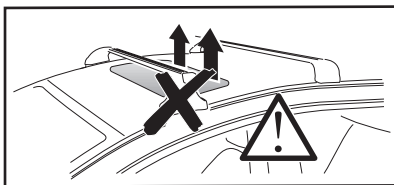

Thule XT Kit 3159

> Instructions

MERCEDES GLC, 4-dr Coupé, 17-

This kit is only for vehicles with fixpoint mounting.

ISO 11154-E

183159

C.20170921
509-3159-02

Bring your life
thule.com