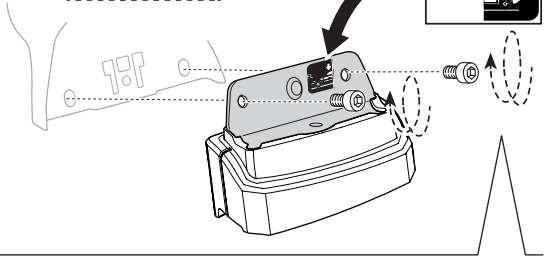

2

A

B

EN Only a few turns
DE Nur wenige Umdrehungen
FR Quelques tours uniquement
NL Slechts enkele slagen
IT Solo qualche giro
ES Sólo algunas vueltas
PT Apenas algumas voltas
SV Endast några varv
DK Kun nogle få omgange
NO Bare noen få omdreininger
FI Vain muutama kierros

ET Ainult mõni pööre
LV Tikai dažī apgriezieni
LT Tik keli pasukimai
PL Wystarczy kilka obrotów
RU Только несколько оборотов
UK Лише декілька обертів
BG Само няколко завъртания
CS Pouze několik otáček
SK Len niekoľko otáčok
SL Le nekaj obratov
HR/BiH Samo nekoliko okreta

RO Doar câteva rotiri
HU Csak néhány fordítás
EL Μόνο λίγες περιστροφές
TR Yalnızca birkaç tur

بعض دورات فقط **AR**

רק מספר סיבובים **HE**

ZH 仅几圈

JA 2～3回転のみ

KO 몇 번만 돌리면 됨

TH เพียงสองสามรอบ

3

x4

x4

x4

x4

A

C

B

x1

6 Nm