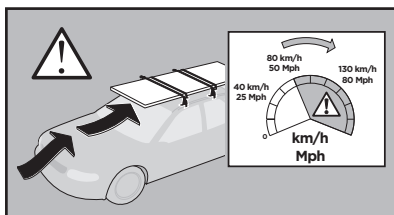

Thule XT Kit 3159

> Instructions

MERCEDES GLC, 4-dr Coupé, 17-

This kit is only for vehicles with fixpoint mounting.

ISO 11154-E

183159

C.20170921
509-3159-02

Bring your life
thule.com