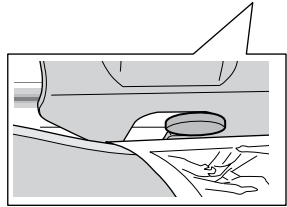

4

3

	W (mm)	Z (mm)	W (inch)	Z (inch)
<b>Audi A5 Sportback</b> , 5-dr Hatchback, 09- / *10-	130	720	5 1/8"	28 3/8"
<b>Audi S5 Sportback</b> , 5-dr Hatchback, *10-	130	720	5 1/8"	28 3/8"

4

Thule Sweden AB, Box 69, 330 33 Hillerstorp, SWEDEN  
Thule Inc., 42 Silvermine Road, Seymour, Connecticut 06483, USA