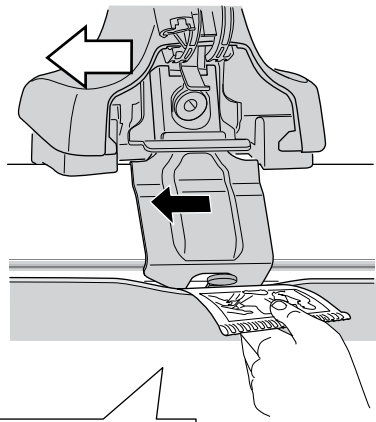

4

3

	W (mm)	Z (mm)	W (inch)	Z (inch)
<b>Audi A5 Sportback</b> , 5-dr Hatchback, 09- / *10-	130	720	5 1/8"	28 3/8"
<b>Audi S5 Sportback</b> , 5-dr Hatchback, *10-	130	720	5 1/8"	28 3/8"

4

Thule Sweden AB, Box 69, 330 33 Hillerstorp, SWEDEN  
Thule Inc., 42 Silvermine Road, Seymour, Connecticut 06483, USA