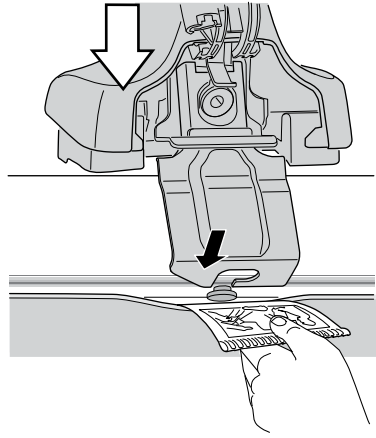

4

3

	W (mm)	Z (mm)	W (inch)	Z (inch)
<b>Audi A5 Sportback</b> , 5-dr Hatchback, 09- / *10-	130	720	5 1/8"	28 3/8"
<b>Audi S5 Sportback</b> , 5-dr Hatchback, *10-	130	720	5 1/8"	28 3/8"

4

Thule Sweden AB, Box 69, 330 33 Hillerstorp, SWEDEN  
Thule Inc., 42 Silvermine Road, Seymour, Connecticut 06483, USA