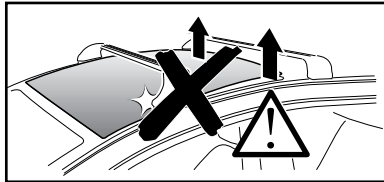

# > Instructions

**Audi A5**, 2-dr Coupé, 07- / \*08-

**Audi S5**, 2-dr Coupé, \*08-

**Audi A5 Sportback**, 5-dr Hatchback, 09- / \*10-

**Audi S5 Sportback**, 5-dr Hatchback, \*10-

\*North America

		+		
	xx kg		7 kg	
	xx lbs		15,4 lbs	
=	2-dr	Max.	Max.	
		50 kg	110 lbs	
=	5-dr	Max.	Max.	
		60 kg	132 lbs	