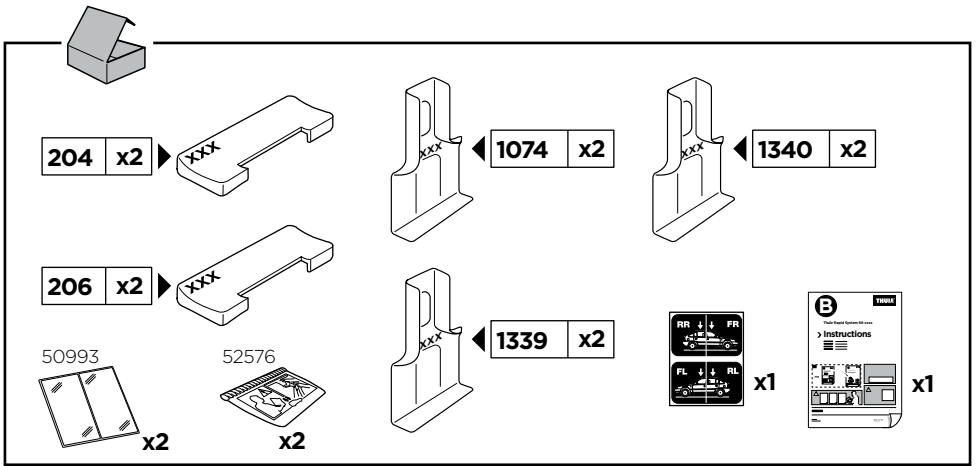

1

	X (scale)	X (mm)	X (inch)
Audi A5, 2-dr Coupé, 07- / *08-	39	1041	41"
Audi S5, 2-dr Coupé, *08-	39	1041	41"
Audi A5 Sportback, 5-dr Hatchback, 09- / *10-	39	1041	41"
Audi S5 Sportback, 5-dr Hatchback, *10-	39	1041	41"