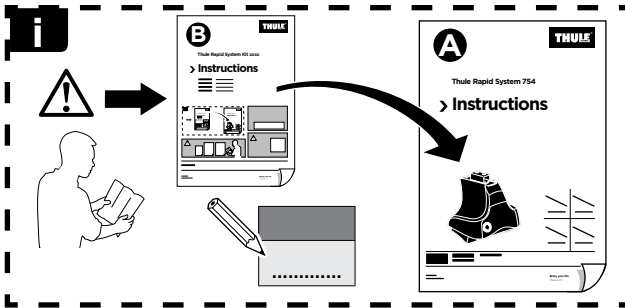

# > Instructions

**Audi A5**, 2-dr Coupé, 07- / \*08-

**Audi S5**, 2-dr Coupé, \*08-

**Audi A5 Sportback**, 5-dr Hatchback, 09- / \*10-

**Audi S5 Sportback**, 5-dr Hatchback, \*10-

\*North America

		+		
	xx kg		7 kg	
	xx lbs		15,4 lbs	
=	2-dr	Max.	Max.	
		50 kg	110 lbs	
=	5-dr	Max.	Max.	
		60 kg	132 lbs	