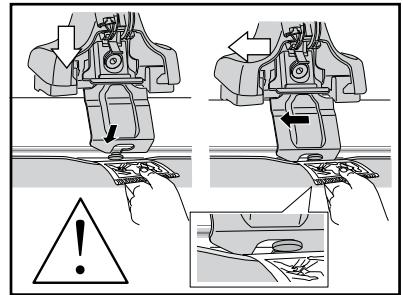

# > Instructions

**Audi A5**, 2-dr Coupé, 07- / \*08-

**Audi S5**, 2-dr Coupé, \*08-

**Audi A5 Sportback**, 5-dr Hatchback, 09- / \*10-

**Audi S5 Sportback**, 5-dr Hatchback, \*10-

\*North America

		+		
	xx kg		7 kg	
	xx lbs		15,4 lbs	
=	2-dr	Max.	Max.	
		50 kg	110 lbs	
=	5-dr	Max.	Max.	
		60 kg	132 lbs	