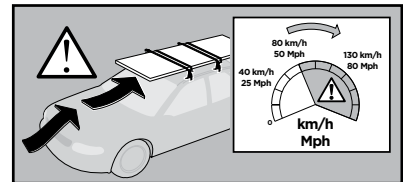

# > Instructions

**Audi A5**, 2-dr Coupé, 07- / \*08-

**Audi S5**, 2-dr Coupé, \*08-

**Audi A5 Sportback**, 5-dr Hatchback, 09- / \*10-

**Audi S5 Sportback**, 5-dr Hatchback, \*10-

\*North America

		+		
	xx kg		7 kg	
	xx lbs		15,4 lbs	
=	2-dr	Max.	Max.	
		50 kg	110 lbs	
=	5-dr	Max.	Max.	
		60 kg	132 lbs	