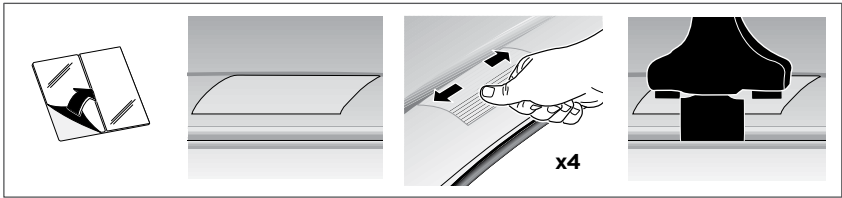

W (mm)	Z (mm)	W (inch)	Z (inch)
Audi A5 Sportback, 5-dr Hatchback, 09- / *10-	130	720	5 1/8"	28 3/8"
Audi S5 Sportback, 5-dr Hatchback, *10-	130	720	5 1/8"	28 3/8"