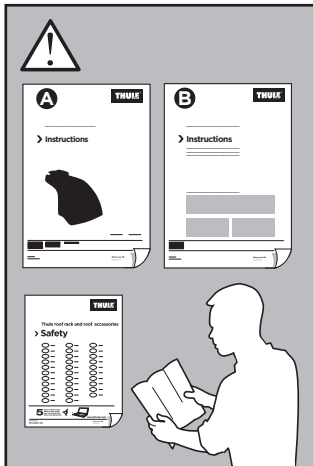

Thule XT Kit 3149

> Instructions

- VW California, 4-dr Bus, (T5) 03-15, (T6) 15-
- VW Caravelle, 4-dr Bus, (T5) 03-15, (T6) 15-
- VW Multivan, 4-dr Bus, (T5) 03-15, (T6) 15-
- VW Shuttle, 4-dr Bus, (T5) 03-15, (T6) 15-
- VW Transporter, 2-dr Single Cab, (T5) 03-15, (T6) 15-
- VW Transporter, 4-dr Double Cab, (T5) 03-15, (T6) 15-
- VW Transporter, 4-dr Van, (T5) 03-15, (T6) 15-

This kit is only for vehicles with fixpoint mounting or T-profile.

ISO 11154-E

183149

C.20150810
509-3149-01

Bring your life
thule.com

1