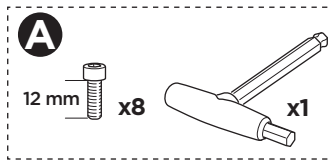

This kit is only for vehicles with fixpoint mounting or T-profile.

ISO 11154-E

183149

C.20150810
509-3149-01

Bring your life
thule.com

1