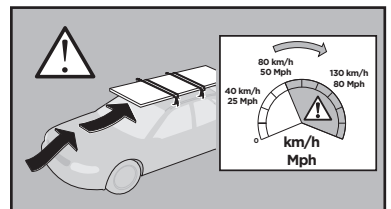

Thule XT Kit 3149

> Instructions

- VW California, 4-dr Bus, (T5) 03-15, (T6) 15-
- VW Caravelle, 4-dr Bus, (T5) 03-15, (T6) 15-
- VW Multivan, 4-dr Bus, (T5) 03-15, (T6) 15-
- VW Shuttle, 4-dr Bus, (T5) 03-15, (T6) 15-
- VW Transporter, 2-dr Single Cab, (T5) 03-15, (T6) 15-
- VW Transporter, 4-dr Double Cab, (T5) 03-15, (T6) 15-
- VW Transporter, 4-dr Van, (T5) 03-15, (T6) 15-

This kit is only for vehicles with fixpoint mounting or T-profile.