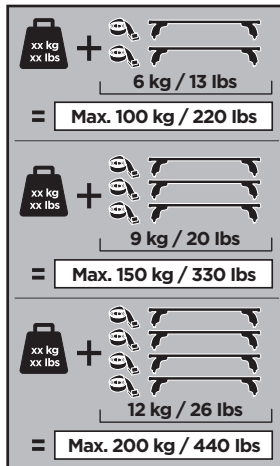

Thule XT Kit 3149

> Instructions

- VW California, 4-dr Bus, (T5) 03-15, (T6) 15-
- VW Caravelle, 4-dr Bus, (T5) 03-15, (T6) 15-
- VW Multivan, 4-dr Bus, (T5) 03-15, (T6) 15-
- VW Shuttle, 4-dr Bus, (T5) 03-15, (T6) 15-
- VW Transporter, 2-dr Single Cab, (T5) 03-15, (T6) 15-
- VW Transporter, 4-dr Double Cab, (T5) 03-15, (T6) 15-
- VW Transporter, 4-dr Van, (T5) 03-15, (T6) 15-

This kit is only for vehicles with fixpoint mounting or T-profile.