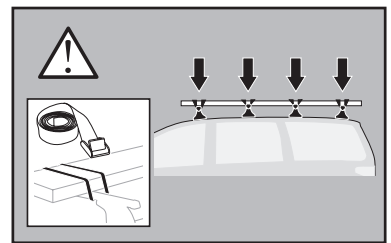

Thule XT Kit 3149

> Instructions

- VW California, 4-dr Bus, (T5) 03-15, (T6) 15-
- VW Caravelle, 4-dr Bus, (T5) 03-15, (T6) 15-
- VW Multivan, 4-dr Bus, (T5) 03-15, (T6) 15-
- VW Shuttle, 4-dr Bus, (T5) 03-15, (T6) 15-
- VW Transporter, 2-dr Single Cab, (T5) 03-15, (T6) 15-
- VW Transporter, 4-dr Double Cab, (T5) 03-15, (T6) 15-
- VW Transporter, 4-dr Van, (T5) 03-15, (T6) 15-

This kit is only for vehicles with fixpoint mounting or T-profile.