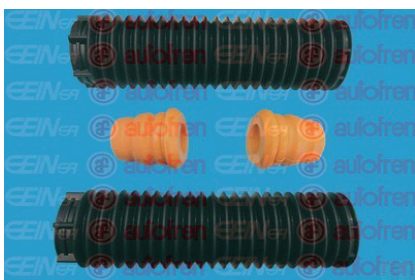

D5003

KYB 910026

Front protection kit:

FORD C-MAX 2007 -
FORD C-MAX (DM2) 2007 -
FORD FOCUS C-MAX 2003 - 2007
FORD FOCUS II (DA_) Estate 2004 -
FORD FOCUS II (DA_) Hatchback 2004 -
FORD FOCUS II (DA_) Saloon 2005 -
MAZDA 3 (BK) Hatchback 2003 - 2009 -
MAZDA 3 (BK) Saloon 2004 -
MAZDA 3 (BL) Hatchback 2008 -
MAZDA 3 (BL) Saloon 2009 -
MAZDA 5 (CR19) MPV 2005 -