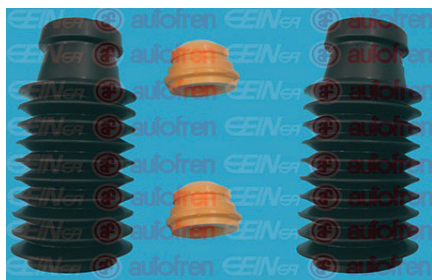

D5076

KYB 910007

Front protection kit:

CHRYSLER VOYAGER IV (RG, RS) 2000 - 2008
DODGE CARAVAN (RG_) 2000 - 2007