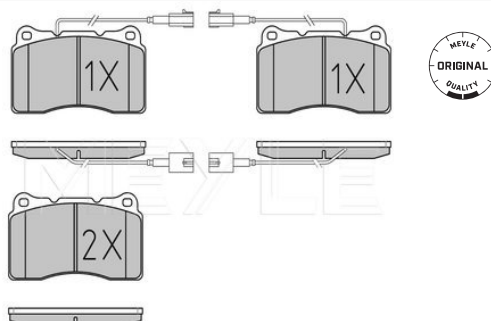

References

9948887
9951226

71769141
77362225

Application info

147 [11/00-03/10]

156 [09/97-05/06]

Brake pad set
025 230 9216/W | MBP0259
Notes

	incl. wear warning contact
Thickness [mm]	15.7
Height [mm]	77.3
Width [mm]	131.8
Number of wear indicators [per axle]	2
Brake System	Brembo with anti-squeak plate Front Axle