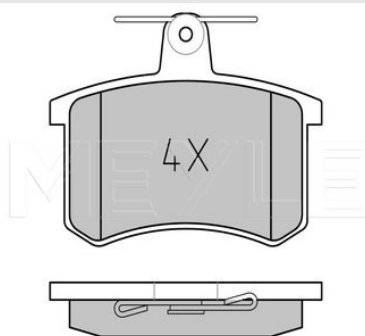

025 211 4416 | MBP0082

Brake pad set

Application info

164 [06/87-09/98]

025 211 4416/PD | MBP0082PD

Brake pad set

Notes

Quality
Thickness [mm]
Height [mm]
Width [mm]
Brake System

excl. wear warning contact
PREMIUM
16.6
67
87
TRW
with anti-squeak plate
Rear Axle

References

9941873
9945629
9945750

60743565
60760120
77362187

Application info

164 [06/87-09/98]