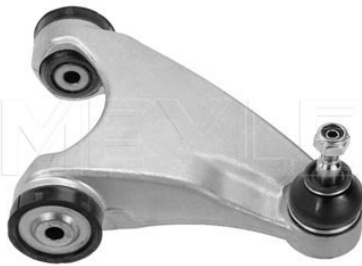

15-16 050 0000 | MCA0244

Control arm

Notes

Aluminium
with rubber mounting
Control Arm
Upper
Front Axle Right

References

51776326
51834094
60651940

60657246
60666789

Parts list

15-14 610 0000 | MCB0139

Control arm bushing

Counterpart

15-16 050 0001 | MCA0245

Application info

147 [11/00-03/10]
156 [09/97-05/06]

GT [937] [11/03-09/10]