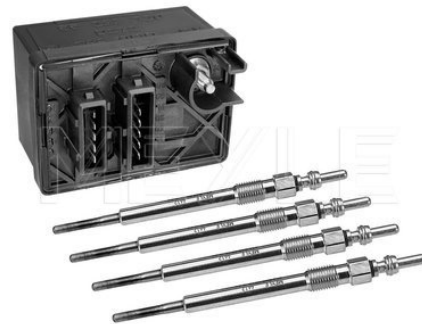

Control unit, glow plug system

214 880 0004/S | MEX0533

Notes

Observe service information

Version	SET
Number of Cylinders	4
Height [mm]	79
Width [mm]	60
Operating voltage [V]	12
Length [mm]	85
Number of Poles	11

References

51771823   51888255

Parts list

614 860 0010 | MGP0084	Glow plug
214 880 0000 | MEX0529	Control unit, glow plug system