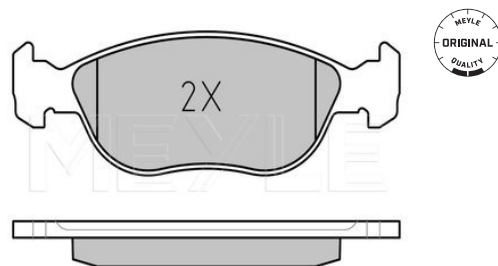

Brake pad set

025 219 2717/W | MBP0228

Notes

Thickness [mm]	incl. wear warning contact
Height [mm]	17.9
Width [mm]	52
Number of wear indicators [per axle]	156.3
Brake System	1
	ATE
	with anti-squeak plate
	Front Axle