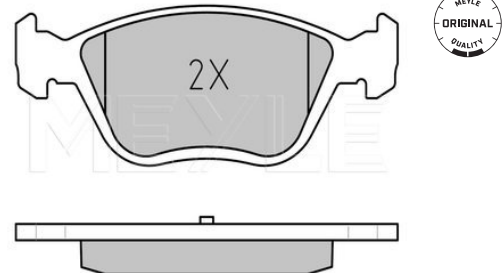

Notes

	incl. wear warning contact
Thickness [mm]	19.3
Height 2 [mm]	61.8
Height 1 [mm]	59.1
Width 2 [mm]	155.1
Width 1 [mm]	156.3
Number of wear indicators [per axle]	1
Brake System	ATE with anti-squeak plate Front Axle