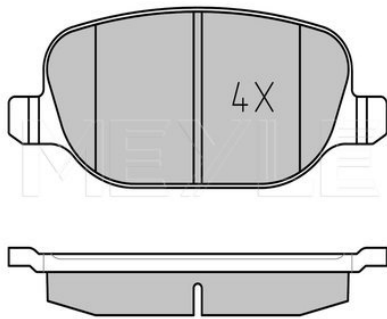

025 237 6017 | MBP0443

Brake pad set

Notes

Thickness [mm]
Height [mm]
Width [mm]
Brake System

not prepared for wear indicator
17.7
50
116.6
TRW
with anti-squeak plate
Rear Axle

References

77363579
77363580
77363818

77363819
77364273

Application info

159 [09/05-11/11]
Brera [01/06--]

Spider [939] [09/06--]