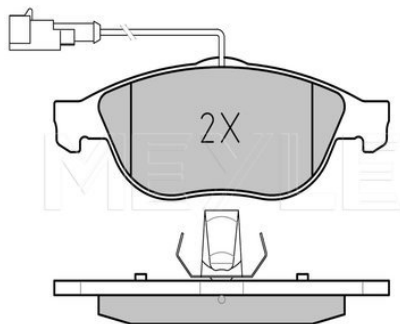

025 231 4119/W | MBP0271

Brake pad set

Notes

Thickness [mm]
Height 2 [mm]
Height 1 [mm]
Width 2 [mm]
Width 1 [mm]
Number of wear indicators [per axle]
Brake System

incl. wear warning contact
19.3
63.8
59.1
156.3
155.1
1
ATE
with anti-squeak plate
Front Axle

References

9948887
9951226

71769141
77362225

Application info

147 [11/00-03/10]

156 [09/97-05/06]