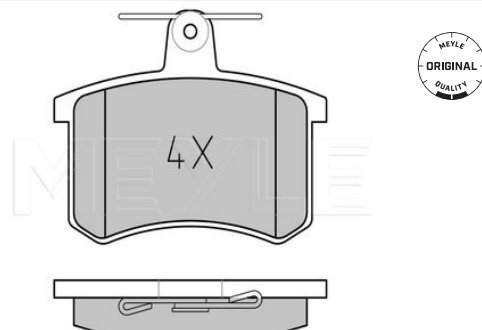

References

71770096

77365542

Application info

Giulietta [940] [04/10--]

Brake pad set
025 211 4416 | MBP0082
Notes

Thickness [mm]	excl. wear warning contact
Height [mm]	16.6
Width [mm]	67
Brake System	67
	TRW
	with anti-squeak plate
	Rear Axle