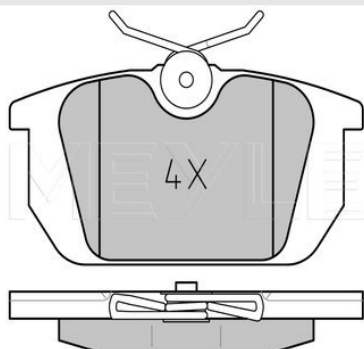

025 211 0314 | MBP0076

Brake pad set

Notes

Thickness [mm]
Height [mm]
Width [mm]
Brake System

not prepared for wear indicator
Fist-type Caliper
14.4
44.3
87.1
TRW
with anti-squeak plate
Rear Axle

References

9945821	60765020
9950479	60777601
9950713	71752984

Application info

145 / 146 [07/94-01/01]
155 [01/92-12/97]

GTV [06/95-10/05]
Spider [916] [09/94-04/05]