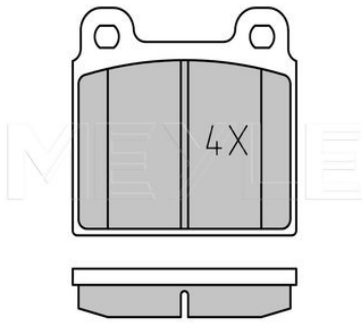

References

77365752

025 252 3717 | MBP1721

Brake pad set

Application info

Mito [09/08--]

025 200 1115 | MBP0002

Brake pad set