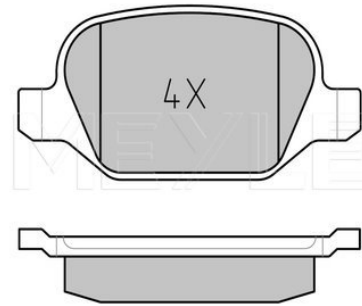

Brake pad set

025 235 1716/PD | MBP0369PD

Notes

Quality
Thickness [mm]
Height [mm]
Width [mm]
Brake System

excl. wear warning contact
PREMIUM
16.5
43.9
95.7
TRW
with anti-squeak plate
Rear Axle

References

9949332	77363341
9949334	77364567
9951222	77364839
77362275	77364920
77362276	77365786
77362675	

Application info

147 [11/00-03/10]
156 [09/97-05/06]

GT [937] [11/03-09/10]

Brake pad set

025 216 0616 | MBP0161

Notes

Thickness [mm]
Height [mm]
Width [mm]
Brake System

excl. wear warning contact
16.6
49.7
89.6
TRW
with anti-squeak plate
Rear Axle