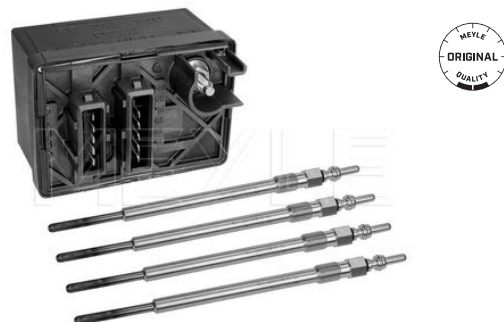

Control unit, glow plug system

15-14 880 0000/S | MEX0525

Notes

Observe service information

Version	SET
Number of Cylinders	4
Height [mm]	79
Width [mm]	60
Operating voltage [V]	12
Length [mm]	85
Number of Poles	11

References

51771823	51888255

Parts list

15-14 860 0000 | MGP0109	Glow plug
214 880 0000 | MEX0529	Control unit, glow plug system

Application info

147 [11/00-03/10]

Control unit, glow plug system

214 880 0000 | MEX0529

Notes

Observe service information

Number of Cylinders	4
Height [mm]	79
Width [mm]	60
Operating voltage [V]	12
Length [mm]	85
Number of Poles	11