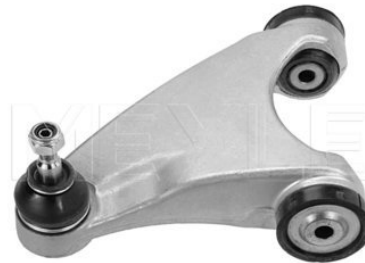

Control arm

15-16 050 0017 | MCA0255

Notes

Steel
with rubber mounting
Trailing Arm
Outer
Rear Axle Right

References

51777718   60651934
60622624

Parts list

15-14 710 0000 | MCM0039   Mount, control arm

Counterpart

15-16 050 0016 | MCA0254

Application info

147 [11/00-03/10]
156 [09/97-05/06]

GT [937] [11/03-09/10]

Control arm

15-16 050 0001 | MCA0245

Notes

Aluminium
with rubber mounting
Control Arm
Upper
Front Axle Left

References

51776327   60657245
51834093   60666787
60651939

Parts list

15-14 610 0000 | MCB0139   Control arm bushing

Counterpart

15-16 050 0000 | MCA0244

Application info

147 [11/00-03/10]
156 [09/97-05/06]

GT [937] [11/03-09/10]