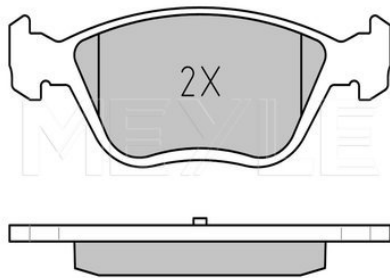

025 216 3719/W | MBP0170

Brake pad set

Notes

Thickness [mm]	19.3
Height 2 [mm]	61.8
Height 1 [mm]	59.1
Width 2 [mm]	155.1
Width 1 [mm]	156.3
Number of wear indicators [per axle]	1
Brake System	ATE with anti-squeak plate Front Axle

References

9948092	77362228
9949412	77362254
9951101	77365938

Application info

156 [09/97-05/06]

166 [09/98-06/07]