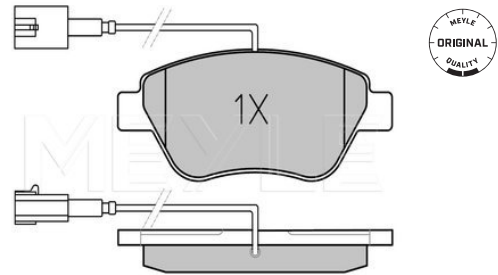

Brake pad set

025 237 0517/W | MBP0422

Notes

Thickness [mm]	incl. wear warning contact
Height [mm]	17.7
Width [mm]	53.1
Number of wear indicators [per axle]	122.7
Warning Contact Length [mm]	1
Brake System	216
	Bosch
	with anti-squeak plate
	Front Axle