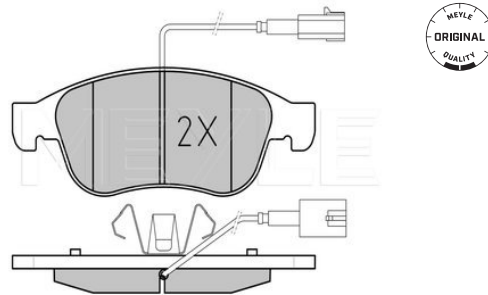

Notes

Thickness/Strength 2 [mm]	incl. wear warning contact
Thickness/Strength 1 [mm]	19
Height 2 [mm]	18.2
Height 1 [mm]	59.4
Width [mm]	64.8
Warning Contact Length [mm]	155.2
Number of wear indicators [per axle]	205
Brake System	2
	ATE
	with anti-squeak plate
	Front Axle

Application info

Giulietta [940] [04/10--]

Guide sleeve kit, brake caliper

014 698 0006 | MBX0010