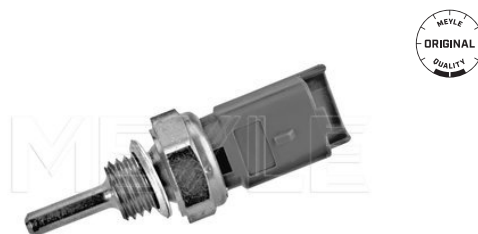

References

46554621   60816458
46799926   71736835
55188058   77363457