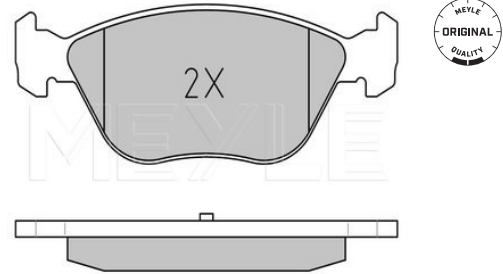

Brake pad set

025 216 3619/W | MBP0169

Notes

	incl. wear warning contact
Thickness [mm]	19.3
Height 2 [mm]	61.8
Height 1 [mm]	59.1
Width 2 [mm]	155.1
Number of wear indicators [per axle]	2
Width 1 [mm]	156.3
Brake System	ATE with anti-squeak plate Front Axle