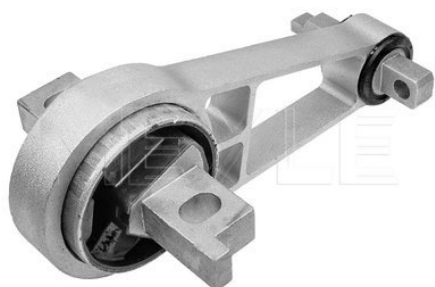

214 030 0050 | MEM0729

Engine mount

Notes

Rubber-metal Bearing
at mounting
Engine Side
Left Rear

References

50502603

60694940

Application info

159 [09/05-11/11]

Brera [01/06--]

Spider [939] [09/06--]