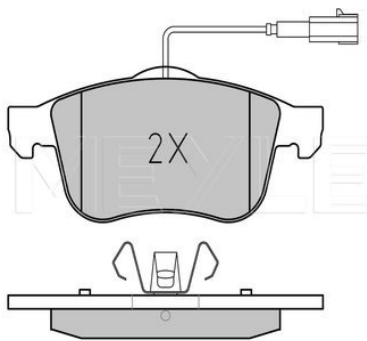

References

77365188	77365808
----------	----------

Application info

Mito [09/08--]

025 243 4019 | MBP1576

Brake pad set

Notes

Thickness [mm]	with integrated wear sensor
Height 2 [mm]	19.5
Height 1 [mm]	69
Width [mm]	71.5
Warning Contact Length [mm]	155.1
Number of wear indicators [per axle]	205
Brake System	2
	ATE
	with anti-squeak plate
	Front Axle