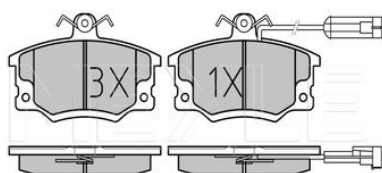

025 208 3317/W | MBP0038

Brake pad set

Notes

Thickness [mm]
Height [mm]
Width [mm]
Number of wear indicators [per axle]
Brake System

incl. wear warning contact
17.1
66.5
103.9
2
TRW
with anti-squeak plate
Front Axle

References

793184	5892549
793460	5892730
794962	5892735
4434879	60777600
5888147	71752994
5889089	

Application info

145 / 146 [07/94-01/01]

155 [01/92-12/97]