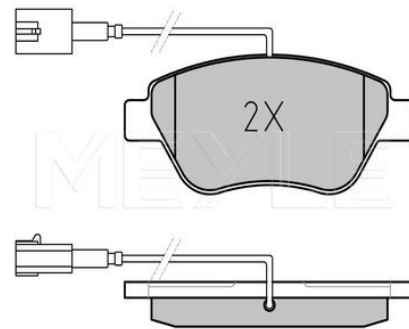

References

77365357

Application info

Giulietta [940] [04/10--]

Brake pad set

025 237 0617/W | MBP0423

Notes

	with integrated wear sensor
Thickness [mm]	17.8
Height [mm]	53.3
Width [mm]	122.8
Number of wear indicators [per axle]	2
Brake System	Bosch with anti-squeak plate Front Axle