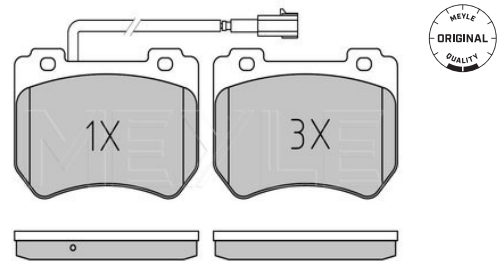

References

77363035	77364394
77363942	77364477
77363974	77364637
77364393	

Application info

Mito [09/08--]

Brake pad set

025 248 5215/W | MBP0670

Notes

Thickness [mm]	with integrated wear sensor
Height [mm]	15.8
Width [mm]	80.3
Number of wear indicators [per axle]	109.3
Brake System	1
	Brembo
	with anti-squeak plate
	Front Axle