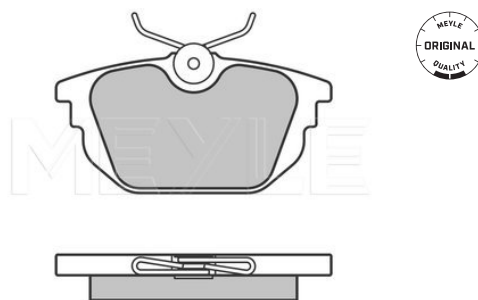

Notes

	excl. wear warning contact
	Fist-type Caliper
Thickness [mm]	14.4
Height [mm]	44.3
Width [mm]	87.1
Brake System	TRW with anti-squeak plate Rear Axle