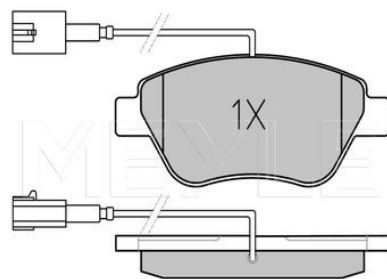

025 237 0517/PD | MBP1587PD

Brake pad set

Notes

Thickness [mm]
Height [mm]
Width [mm]
Number of wear indicators [per axle]
Warning Contact Length [mm]
Brake System

incl. wear warning contact
17.7
53.1
122.7
1
216
Bosch
with anti-squeak plate
Front Axle

References

77363035
77363942
77363974
77364393

77364394
77364477
77364637

Application info

Mito [09/08--]