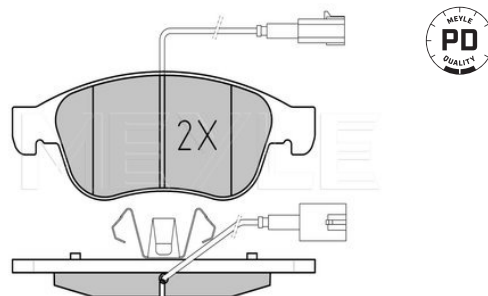

Brake pad set

025 245 3819/PD | MBP0817PD

Notes

Quality	incl. wear warning contact
Thickness/Strength 2 [mm]	PREMIUM
Thickness/Strength 1 [mm]	19
Height 2 [mm]	18.2
Height 1 [mm]	59.4
Width [mm]	64.8
Warning Contact Length [mm]	155.2
Number of wear indicators [per axle]	205
Brake System	2
	ATE
	with anti-squeak plate
	Front Axle