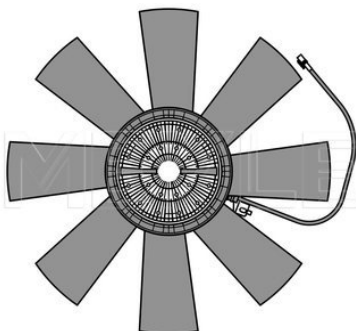

534 234 0004 | MRM0085

Radiator fan motor

Notes

Number of Wings	8
Outer diameter [mm]	Electrically Controlled 680

References

20466633	20981224
20517745	85000281
20805992	

Application info

FM [09/05--]

FM 12 [08/98-09/05]