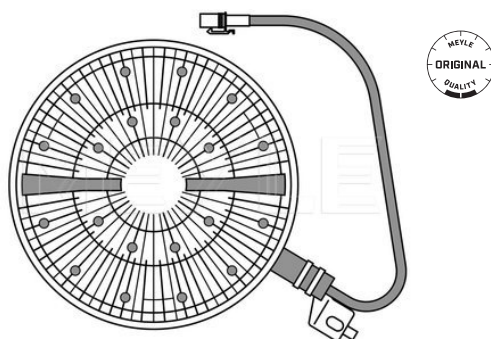

References

20466635	85000818

Application info

FH [09/05--]

FH 16 [08/93-12/02]

Fan clutch

534 234 0020 | MFC0146

Notes

Number of mounting bores	4
	Electric
Outer diameter [mm]	245
Depth [mm]	158