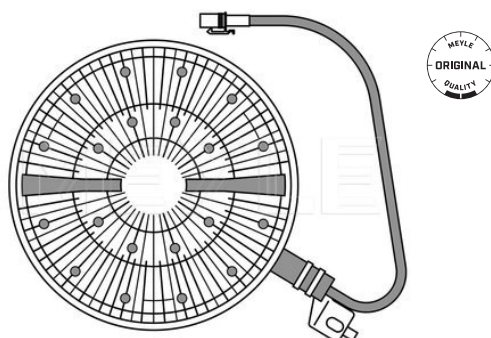

References

20857618	21270991

Application info

FM [09/05--]