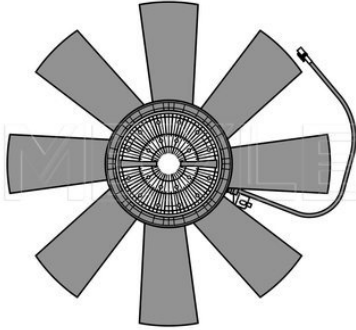

534 234 0023 | MRM0087

Radiator fan motor

Notes

Number of Wings	8
Outer diameter [mm]	Electronic 680

References

20450239	85000177

Application info

FM 12 [08/98-09/05]

FM 9 [12/01-09/05]