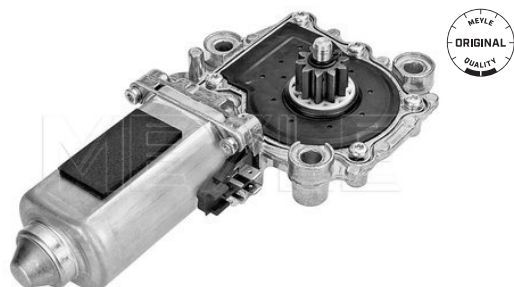

Window motor

534 910 0112 | MEX0572

Notes

Operating voltage [V]   24
Left

References

1062010   3176549

Counterpart

534 910 0110 | MEX0571

Application info

FH 12 [08/93--]   FM 12 [08/98-09/05]
FH 16 [08/93-12/02]

Window motor

534 910 0110 | MEX0571

Notes

Operating voltage [V]   24
Right

References

1062011   3176550