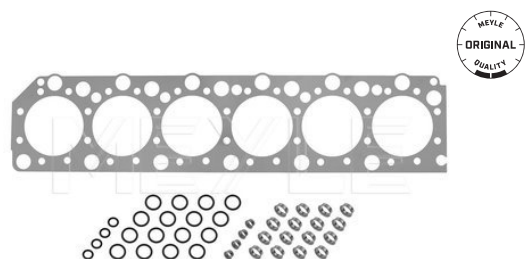

Cylinder head gasket

16-34 900 0004 | MMX1517

Notes

Thickness [mm]	Metal
Width [mm]	240
Length [mm]	1054

References

276887	3093503
276916	3099100