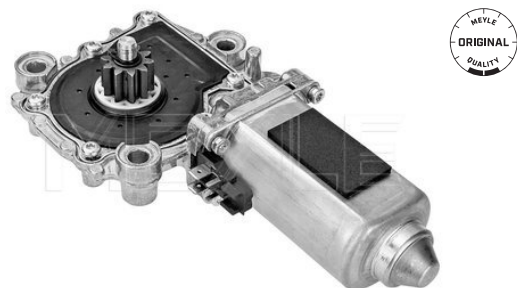

Counterpart

534 910 0112 | MEX0572

Application info

FH 12 [08/93--]   FM 12 [08/98-09/05]
FH 16 [08/93-12/02]