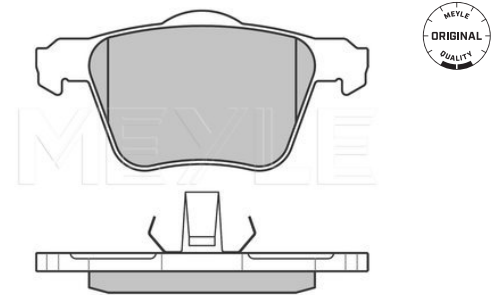

Notes

Thickness/Strength 2 [mm]	20
Thickness/Strength 1 [mm]	18.5
Height 2 [mm]	74.2
Height 1 [mm]	74.9
Width 2 [mm]	156.3
Width 1 [mm]	155.1
Brake System	ATE with anti-squeak plate Front Axle