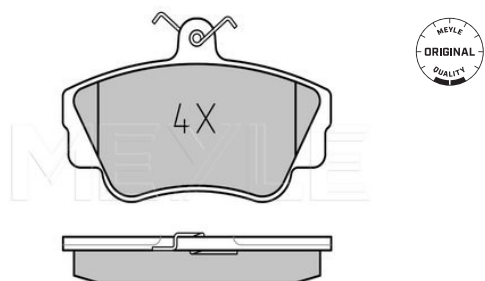

References

3344061	33447871
3344787