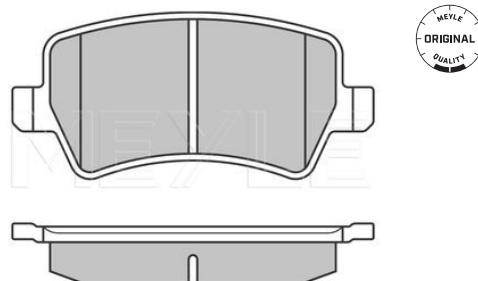

Brake pad set

025 244 9617 | MBP0609

Notes

Thickness [mm]	17.3
Height [mm]	48.7
Width [mm]	106.1
Brake System	TRW with anti-squeak plate Rear Axle

References

3079554	30794554
30671574	30794555
30671575	31317482
30742516	

Application info

S60 II / V60 (04/10-04/12)
S80 II (03/06--)
V70 III (08/07--)

XC60 (05/08-12/10)
XC70 II (08/07--)

Brake pad set

025 235 9018 | MBP0394

Notes

Thickness/Strength 2 [mm]	17.8
Thickness/Strength 1 [mm]	19
Height 2 [mm]	71
Height 1 [mm]	72
Width 2 [mm]	156.4
Width 1 [mm]	155.2
Brake System	ATE with anti-squeak plate Front Axle