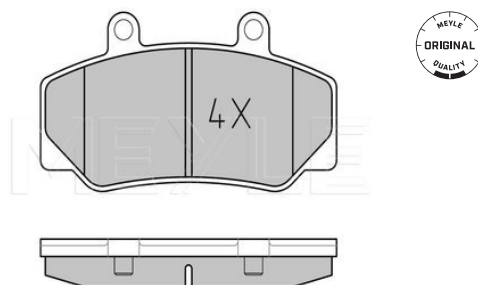

References

271179

271706

Application info

740 / 760 / 780 (08/81-08/92)
940 / 960 (08/90-07/95)

940 / 960 / S/V 90 (07/94-12/98)