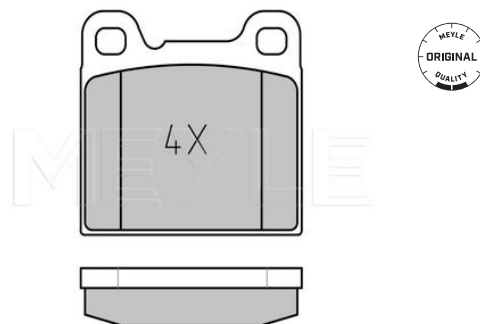

Brake pad set

025 207 5514 | MBP0036

Notes

Thickness [mm]	14.4
Height [mm]	56.4
Width [mm]	61.8
Brake System	ATE with anti-squeak plate Rear Axle

References

271336	2714772
271586	2715860
271668	2717585
271702	2718245
271758	2727820
271824	2728700
271962	8628240
272407	8628564
2701647	30793802
2701662	31261185
2713360	

Application info

240 / 260 (08/74-12/93)	940 / 960 (08/90-07/95)
740 / 760 / 780 (08/81-08/92)	940 / 960 / S/V 90 (07/94-12/98)
850 (06/91-10/97)	C/S/V 70 (11/96-10/05)

Brake pad set

025 212 7319 | MBP0101

Notes

Thickness [mm]	19.3
Height [mm]	58.6
Width [mm]	156.4
Brake System	ATE with anti-squeak plate Front Axle