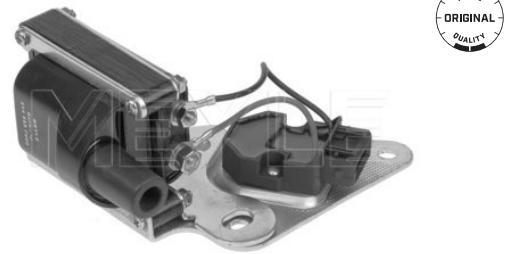

	Transistor Ignition (TI)
	with control unit
	Coupling Type Saw Tooth
Operating voltage [V]	12
Number of Poles	4
Required quantity	1
	for vehicles with distributor

References

1275174

Application info

850 (06/91-10/97)