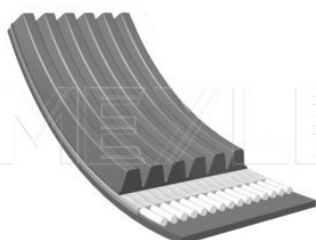

050 006 1150 | MRB0368

V-ribbed belt

Notes

Number of Ribs	6
Length [mm]	1150

References

3411617	3473195

Application info

440 K / 460 L / 480 E (04/86-12/96)