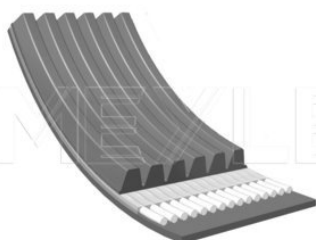

050 006 0850 | MRB0317

V-ribbed belt

Notes

Number of Ribs	6
Length [mm]	850

References

3416012	3446588

Application info

440 K / 460 L / 480 E (04/86-12/96)