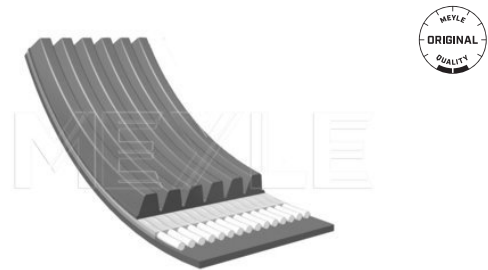

V-ribbed belt

050 006 1250 | MRB0386

Notes

Number of Ribs 6
Length [mm] 1250

References

9146844 9149117

Application info

XC70 I [11/97-08/07]