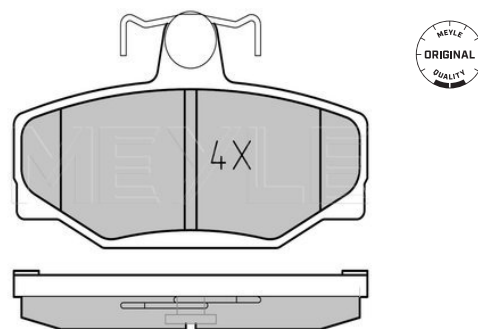

Brake pad set

025 212 6617 | MBP0099

Application info

740 / 760 / 780 (08/81-08/92)

940 / 960 (08/90-07/95)

Brake pad set

025 213 8513 | MBP0121

Notes

Thickness [mm]
Height [mm]
Width [mm]
Brake System

excl. wear warning contact
13.6
53.6
89.9
TRW
with anti-squeak plate
Rear Axle

References

270923
271573
271829

271958
2709236
2718294

Application info

740 / 760 / 780 (08/81-08/92)
940 / 960 (08/90-07/95)

940 / 960 / S/V 90 (07/94-12/98)
C/S/V 70 (11/96-10/05)

Brake pad set

025 212 3316 | MBP0097

Notes

Thickness [mm]
Height [mm]
Width [mm]
Brake System

excl. wear warning contact
16.7
61.9
113.8
Bendix
with anti-squeak plate
Front Axle