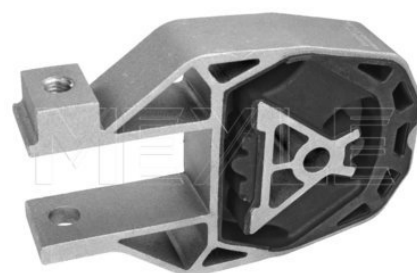

References

9487349	30723760
30636888	30778647
30666433	30778648
30680338	3127241
30680339	

Application info

C30 [10/06-12/12]
C70 II [03/06--]

S40 II / V50 [01/04--]
V40 II [03/12--]

3