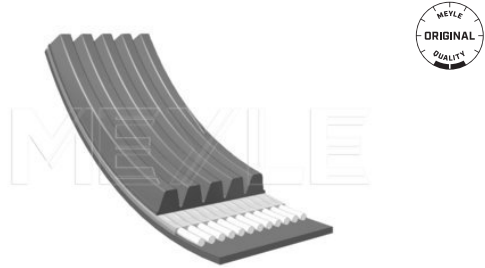

V-ribbed belt

050 005 1345 | MRB0266

Notes

Number of Ribs 5
Length [mm] 1345

References

30873480

Application info

S/V 40 [07/95-06/04]

V-ribbed belt

050 006 1200 | MRB0377

Notes

Number of Ribs 6
Length [mm] 1200