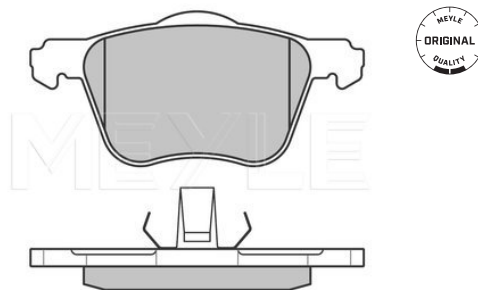

References

274285	30793231
30769122	30793265

Application info

S60 I / V70 II (03/00-04/10)
S80 I (05/98-07/06)

XC90 (10/02--)

2