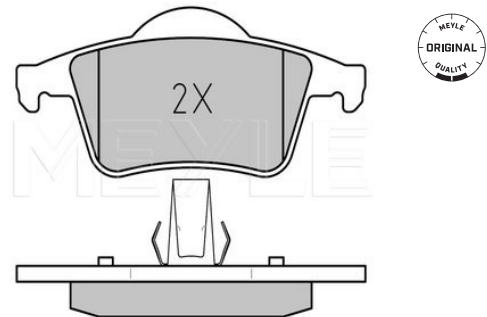

References

272399	8623862
272944	8634925
274334	30648382
2723997	86349255

Application info

S60 I / V70 II [03/00-04/10]
S80 I [05/98-07/06]

XC70 I [11/97-08/07]

2