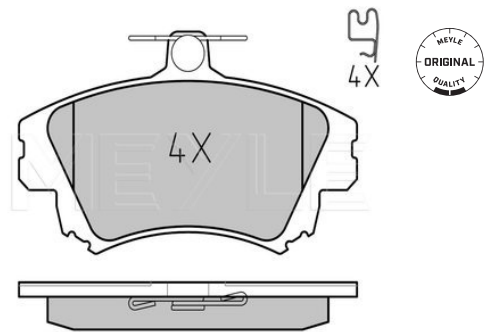

References

3062325	30630555
3063061	30630612
3085097	30769199
30623259	30850976