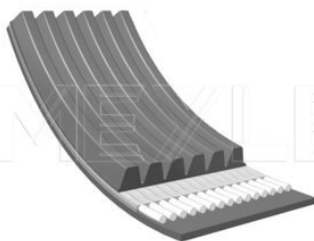

050 006 0965 | MRB0334

V-ribbed belt

Notes

Number of Ribs	6
Length [mm]	965

References

31330244

Application info

C30 [10/06-12/12]
S40 II / V50 [01/04--]
S60 II / V60 [04/10-04/12]

S80 II [03/06--]
V40 II [03/12--]
V70 III [08/07--]