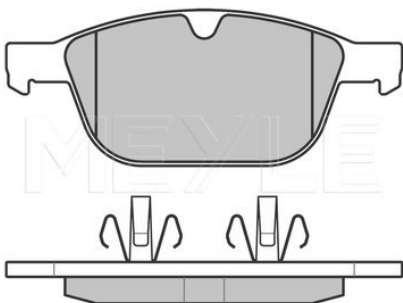

025 243 9920 | MBP0589

Brake pad set

Notes

Thickness/Strength 2 [mm]
Thickness/Strength 1 [mm]
Height [mm]
Width 2 [mm]
Width 1 [mm]
Brake System

not prepared for wear indicator
Fist-type Caliper (2 pistons)
19.7
20.2
76.2
194.3
193.1
ATE
with anti-squeak plate
Front Axle

References

30793943

31277334