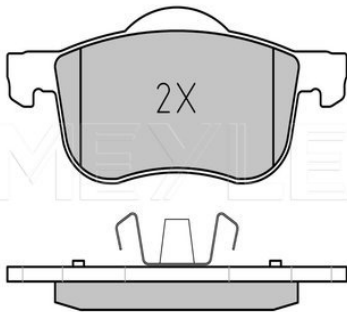

025 230 7318/PD | MBP0252PD

Brake pad set

Notes

Quality	excl. wear warning contact
Thickness [mm]	PREMIUM
Height 2 [mm]	18.5
Height 1 [mm]	68.9
Width 2 [mm]	72.1
Width 1 [mm]	156.3
Brake System	155
	ATE
	with anti-squeak plate
	Front Axle

References

272401	8634921
274335	30648385
2724011	30648387
8623861	86349214

Application info

S60 I / V70 II [03/00-04/10]
S80 I [05/98-07/06]

XC70 I [11/97-08/07]