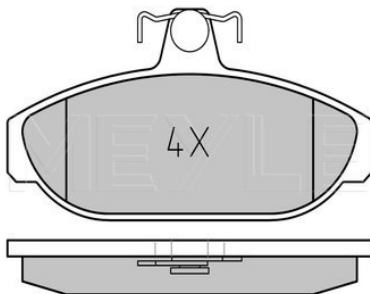

025 212 6617 | MBP0099

Brake pad set

Notes

Thickness [mm]	17.4
Height [mm]	65
Width [mm]	124.9
Brake System	TRW
	with anti-squeak plate
	Front Axle

References

270195