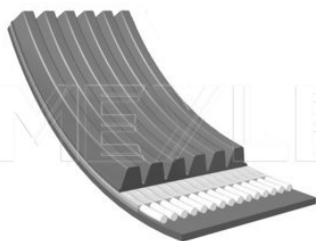

050 006 0845 | MRB0316

V-ribbed belt

Notes

Number of Ribs	6
Length [mm]	845

References

3446588	64465880
3473196	

Application info

440 K / 460 L / 480 E (04/86-12/96)