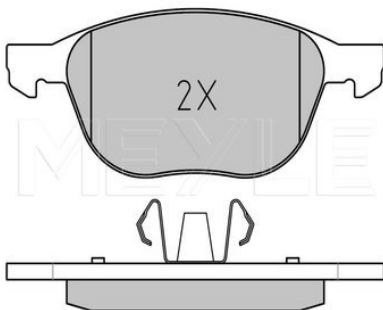

025 237 2318/PD | MBP0431PD

Brake pad set

Notes

Quality	excl. wear warning contact PREMIUM
Thickness [mm]	18.2
Height 2 [mm]	67
Height 1 [mm]	62.4
Width 2 [mm]	156.3
Width 1 [mm]	155.1
Brake System	ATE with anti-squeak plate Front Axle

References

30681739	30742030
30683554	30793618
30715023	31341301
30736923	

Application info

C/S/V 70 [11/96-10/05]
C30 [10/06-12/12]
C70 II [03/06--]

S40 II / V50 [01/04--]
V40 II [03/12--]