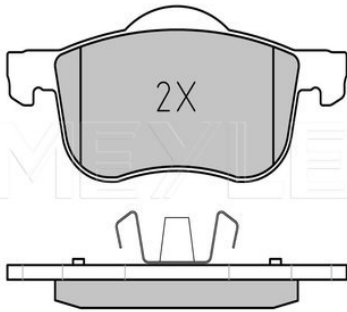

025 230 7318 | MBP0252

Brake pad set

Notes

Thickness [mm]	18.5
Height 2 [mm]	68.9
Height 1 [mm]	72.1
Width 2 [mm]	156.3
Width 1 [mm]	155
Brake System	ATE
	with anti-squeak plate
	Front Axle

References

272401	8634921
274335	30648385
2724011	30648387
8623861	86349214

Application info

S60 I / V70 II [03/00-04/10]
S80 I [05/98-07/06]

XC70 I [11/97-08/07]