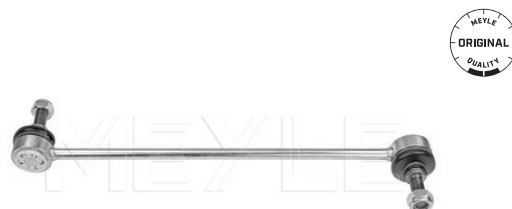

Stabilizer link

716 060 0032 | MSL0886

Notes

Thread Measurement 2
Thread Measurement 1
Length [mm]

with spanner attachment
Coupling Rod
M10x1,5
M10x1,5
298
Front Axle Right
Front Axle Left

References

8623576

31340273

Application info

C30 [10/06-12/12]
C70 II [03/06--]

S40 II / V50 [01/04--]
V40 II [03/12--]

Stabilizer link

716 060 0010 | MSL0577

Notes

Thread Measurement 1
Length [mm]

with accessories
Coupling Rod
M10x1,5
110
Rear Axle Right
Rear Axle Left