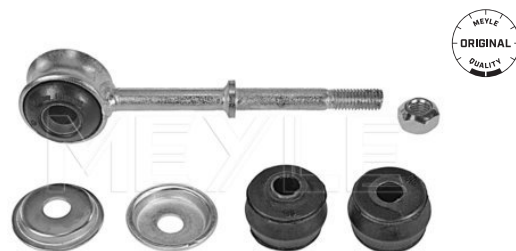

Notes

Inner diameter 1 [mm]
Thread Measurement 1
Length [mm]

Kit
with accessories
Coupling Rod
12
M10x1,5
140
Front Axle Right
Front Axle Left