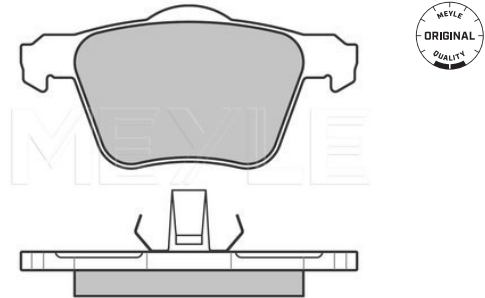

Brake pad set

025 241 4119 | MBP0532

Notes

Thickness/Strength 2 [mm]	excl. wear warning contact
Thickness/Strength 1 [mm]	18.7
Height 2 [mm]	20.5
Height 1 [mm]	74.5
Width 2 [mm]	75.3
Width 1 [mm]	156.5
Brake System	155.2
	ATE
	with anti-squeak plate
	Front Axle

References

274331	31262705
30769125