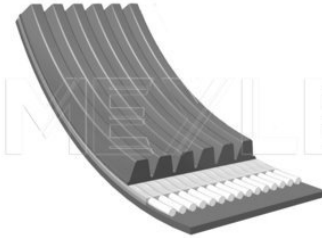

V-ribbed belt

050 006 0838 | MRB0315

Notes

Number of Ribs	6
Length [mm]	838

References

3473196

Application info

440 K / 460 L / 480 E [04/86-12/96]