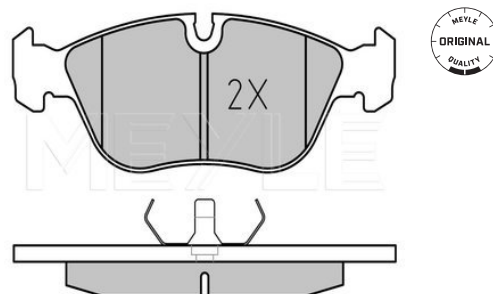

References

271587	9485267
271859	9485593
272343	30648381
272370	30793799
2715878	31341243
2723708	

Application info

850 (06/91-10/97)	C/S/V 70 (11/96-10/05)