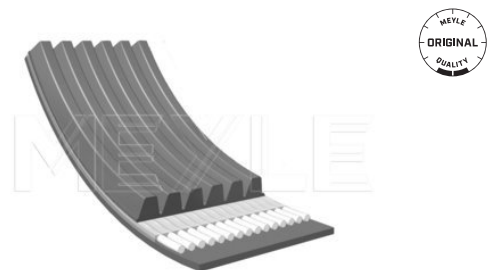

References

30650847

Application info

C30 [10/06-12/12]

S40 II / V50 [01/04--]

V-ribbed belt

050 005 0628/E | MRB0767

Notes

Number of Ribs
Length [mm]

Permanently elastic
5
628