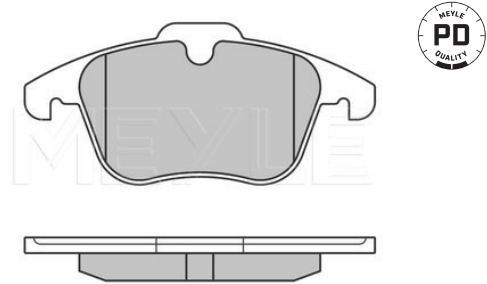

Brake pad set

025 241 2319/PD | MBP0527PD

Notes

Quality

Thickness/Strength 2 [mm]
Thickness/Strength 1 [mm]
Height 2 [mm]
Height 1 [mm]
Width 2 [mm]
Width 1 [mm]

not prepared for wear indicator
PREMIUM
20.3
19.3
66.6
72
155.1
156.3
with anti-squeak plate
Front Axle

References

30793107
30793540

30793941

Application info

S60 II / V60 (04/10-04/12)
S80 II (03/06--)

V70 III (08/07--)
XC70 II (08/07--)

Brake pad set

025 243 9920/PD | MBP0589PD

Notes

Quality

Thickness/Strength 2 [mm]
Thickness/Strength 1 [mm]
Height [mm]
Width 2 [mm]
Width 1 [mm]
Brake System

not prepared for wear indicator
Fist-type Caliper (2 pistons)
PREMIUM
19.7
20.2
76.2
194.3
193.1
ATE
with anti-squeak plate
Front Axle