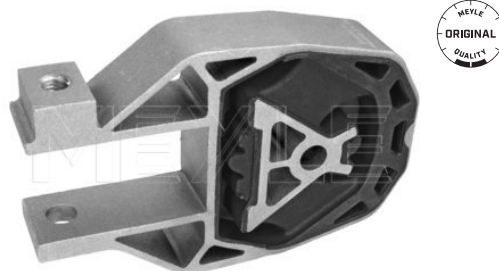

Mount, manual transmission

714 130 0010 | MTM0079

Notes

Rubber-metal Bearing
Left
Transmission End

References

9487349	30723760
30636888	30778647
30666433	30778648
30680338	31277241
30680339