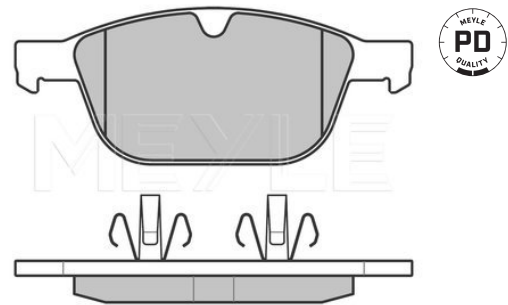

References

30793943

31277334

Application info

XC60 (05/08-12/10)

XC90 (10/02--)

2