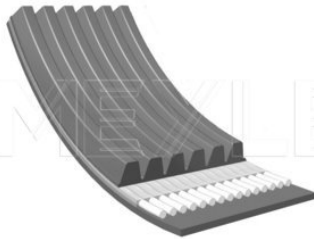

1271828

Application info

850 [06/91-10/97]

S/V 40 [07/95-06/04]

050 006 1755 | MRB0461

V-ribbed belt

Notes

Number of Ribs	6
Length [mm]	1755