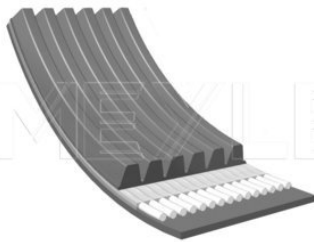

050 006 1760 | MRB0462

V-ribbed belt

Notes

Number of Ribs 6
Length [mm] 1760

References

9207919

Application info

S/V 40 [07/95-06/04]