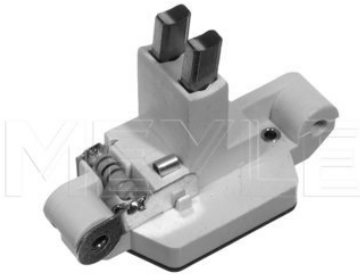

014 731 1213 | MEX0042

Voltage regulator

Notes

Support plate diameter [mm] 14
with resistance
Voltage [V] 14.5

References

3544570

Application info

940 / 960 [08/90-07/95]

940 / 960 / S/V 90 [07/94-12/98]

714 890 0004 | MEX0616

Brake light switch

Notes

Observe the vehicle manufacturer specifications
Number of Poles Manual (foot operated)
2

References

30773935

Application info

C30 [10/06-12/12]
C70 II [03/06--]
S40 II / V50 [01/04--]
S60 II / V60 [04/10-04/12]

S80 II [03/06--]
V70 III [08/07--]
XC60 [05/08-12/10]
XC70 II [08/07--]

714 890 0006 | MEX0618

Brake light switch

Notes

Observe the vehicle manufacturer specifications
Number of Poles Manual (foot operated)
4

References

31264377