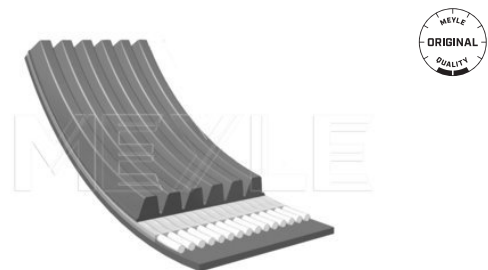

References

3411617

Application info

440 K / 460 L / 480 E [04/86-12/96]

V-ribbed belt

050 006 1555 | MRB0426

Notes

Number of Ribs 6
Length [mm] 1555