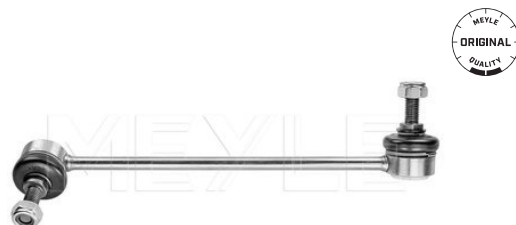

Notes

Thread Measurement 2
Thread Measurement 1
Length [mm]

with spanner attachment
Coupling Rod
M10x1,5
M10x1,5
243
Front Axle Right
Front Axle Left