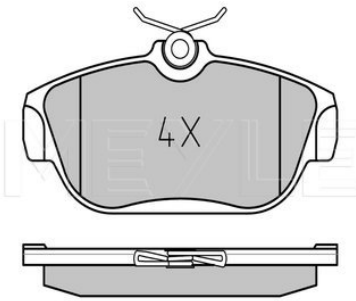

025 201 6418 | MBP0009

Brake pad set

Notes

Thickness [mm]
Height [mm]
Width [mm]
Brake System

excl. wear warning contact
18.2
63.7
129
TRW
with anti-squeak plate
Front Axle

References

271349
271737
271979
2713493

2717379
31261183
31302996

Application info

740 / 760 / 780 [08/81-08/92]
940 / 960 [08/90-07/95]

940 / 960 / S/V 90 [07/94-12/98]