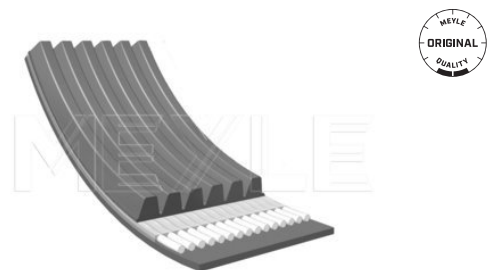

References

454405 3454405
454465 3473198
3434934 9180701

Application info

440 K / 460 L / 480 E [04/86-12/96]
S60 I / V70 II [03/00-04/10]
S60 II / V60 [04/10-04/12]

S80 II [03/06--]
V40 II [03/12--]
V70 III [08/07--]