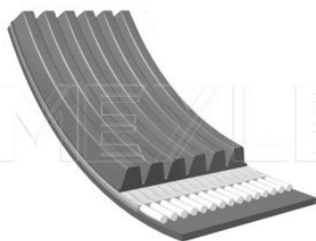

050 006 1642 | MRB0439

V-ribbed belt

Notes

Number of Ribs 6
Length [mm] 1642

References

8642562	31216257
9146160	7700869538
30819189	8200058139
31216255	

Application info

940 / 960 (08/90-07/95)
940 / 960 / S/V 90 (07/94-12/98)

S/V 40 (07/95-06/04)