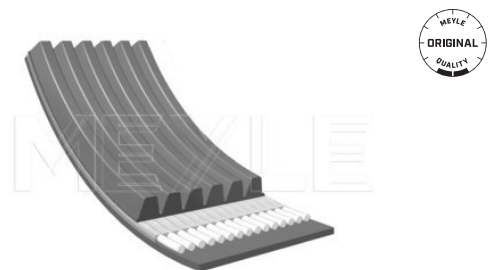

Notes

Number of Ribs
Length [mm]

6
1548

Application info

440 K / 460 L / 480 E [04/86-12/96]