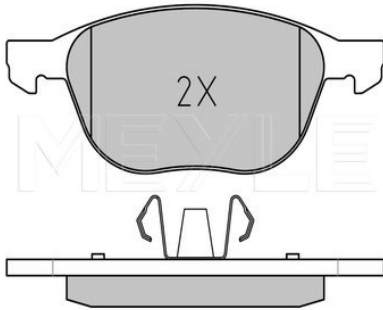

025 237 2318 | MBP0431

Brake pad set

Notes

Thickness [mm]	18.2
Height 2 [mm]	67
Height 1 [mm]	62.4
Width 2 [mm]	156.3
Width 1 [mm]	155.1
Brake System	ATE with anti-squeak plate Front Axle

References

30681739	30742030
30683554	30793618
30715023	31341301
30736923	

Application info

C/S/V 70 [11/96-10/05]
C30 [10/06-12/12]
C70 II [03/06--]

S40 II / V50 [01/04--]
V40 II [03/12--]