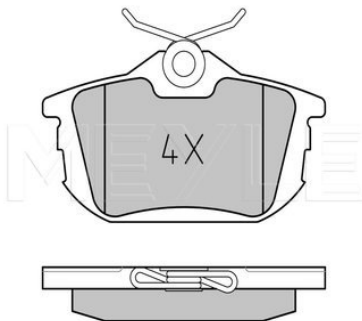

025 218 6115 | MBP0208

Brake pad set

Notes

Thickness [mm]	prepared for wear indicator
Height [mm]	15
Width [mm]	47.2
Brake System	87.1
	TRW
	with anti-squeak plate
	Rear Axle

References

3345678	30799186
3345878	30850978
30620770	31262468
30623264	33456781
30630613	X3516005
30638455	

Application info

S/V 40 (07/95-06/04)