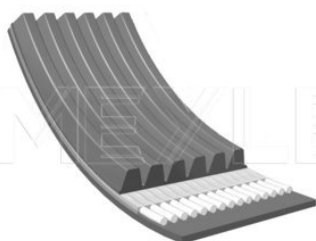

050 006 1610 | MRB0435

V-ribbed belt

Notes

Number of Ribs 6
Length [mm] 1610

References

1271828	9146900

Application info

850 (06/91-10/97)

S/V 40 (07/95-06/04)