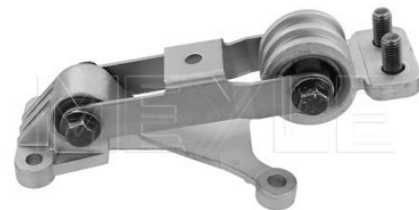

References

30680749

Application info

S80 I [05/98-07/06]

XC90 [10/02--]

5