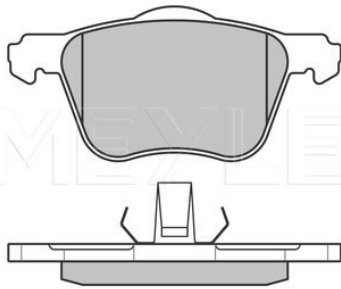

Notes

Quality
Thickness/Strength 2 [mm]
Thickness/Strength 1 [mm]
Height 2 [mm]
Height 1 [mm]
Width 2 [mm]
Width 1 [mm]
Brake System

excl. wear warning contact
PREMIUM
17.8
19
71
72
156.4
155.2
ATE
with anti-squeak plate
Front Axle