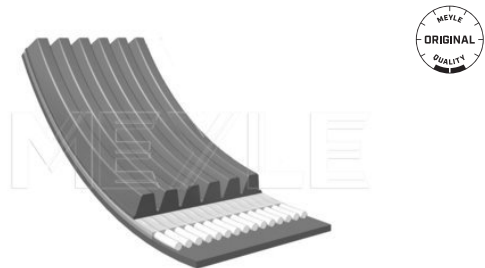

References

31251305

Application info

S80 II [03/06--]

V70 III [08/07--]