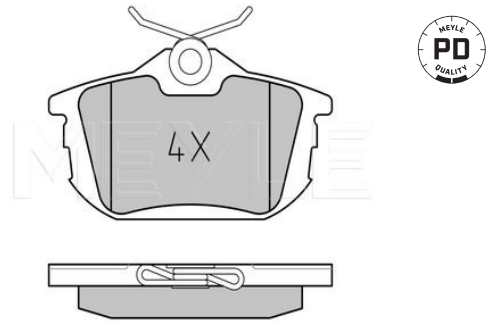

Brake pad set

025 218 6115/PD | MBP0208PD

Notes

Quality
Thickness [mm]
Height [mm]
Width [mm]
Brake System

prepared for wear indicator
PREMIUM
15
47.2
87.1
TRW
with anti-squeak plate
Rear Axle

References

3345678	30799186
3345878	30850978
30620770	31262468
30623264	33456781
30630613	X3516005
30638455	

Application info

S/V 40 [07/95-06/04]

Brake pad set

025 230 7616 | MBP0253

Notes

Thickness [mm]
Height [mm]
Width 2 [mm]
Width 1 [mm]
Brake System

excl. wear warning contact
17.2
53.7
123.7
122.6
ATE
with anti-squeak plate
Rear Axle