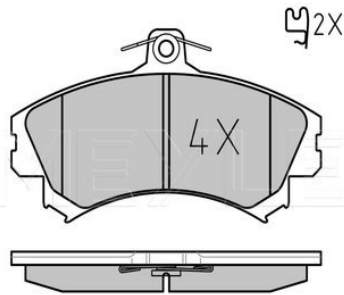

025 212 1717 | MBP0096

Brake pad set

Application info

440 K / 460 L / 480 E (04/86-12/96)

025 219 2015 | MBP0226

Brake pad set

Notes

Thickness [mm]	with acoustic wear warning
Height [mm]	15.1
Width [mm]	72.7
Number of wear indicators [per axle]	129.8
Brake System	2
	TRW
	with anti-squeak plate
	Front Axle

References

3345670	33456708

Application info

S/V 40 (07/95-06/04)