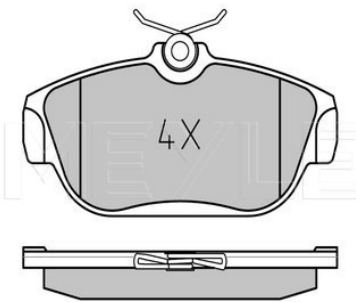

025 201 6418/PD | MBP0009PD

Brake pad set

Notes

Quality
Thickness [mm]
Height [mm]
Width [mm]
Brake System

excl. wear warning contact
PREMIUM
18.2
63.7
129
TRW
with anti-squeak plate
Front Axle

References

271349
271737
271979
2713493

2717379
31261183
31302996

Application info

740 / 760 / 780 [08/81-08/92]
940 / 960 [08/90-07/95]

940 / 960 / S/V 90 [07/94-12/98]