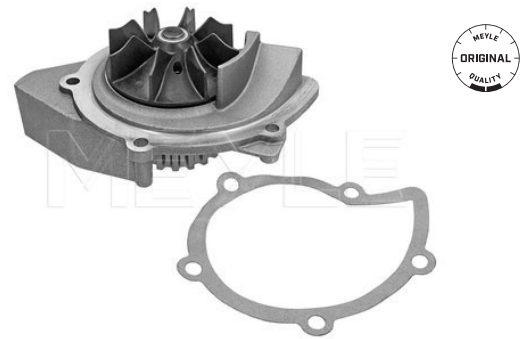

513 220 0002 | MWP0430

Notes

for toothed belt drive
with seal
Sealed with SiC/SiC
19

Quality
Number of Teeth

References

8653806

Application info

C30 [10/06-12/12]
S40 II / V50 [01/04--]