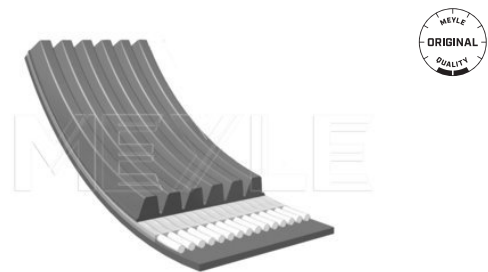

References

9189229 9458411

Application info

C/S/V 70 [11/96-10/05]

S/V 40 [07/95-06/04]

V-ribbed belt

050 006 1825/D | MRB0472

Notes

Number of Ribs 6
Length [mm] 1825
Double-sided