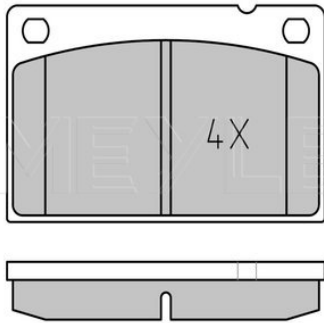

025 201 5316 | MBP0007

Brake pad set

Notes

Thickness [mm]	16
Height [mm]	60
Width [mm]	98
Brake System	TRW with anti-squeak plate Front Axle

References

270163	272779
271739	272831
272566	272867
272673	272873

Application info

240 / 260 [08/74-12/93]