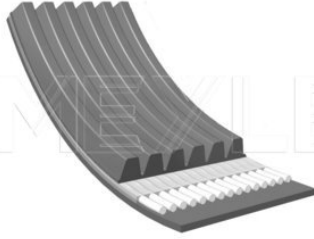

Application info

440 K / 460 L / 480 E (04/86-12/96)

S/V 40 (07/95-06/04)

050 006 1613 | MRB0436

V-ribbed belt

Notes

Number of Ribs	6
Length [mm]	1613

References