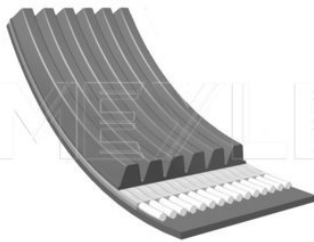

Number of Ribs	6
Length [mm]	800

References

30637504	31251775
----------	----------

Application info

C30 [10/06-12/12]
S40 II / V50 [01/04--]

S80 II [03/06--]
V70 III [08/07--]

050 006 1795 | MRB0466

V-ribbed belt