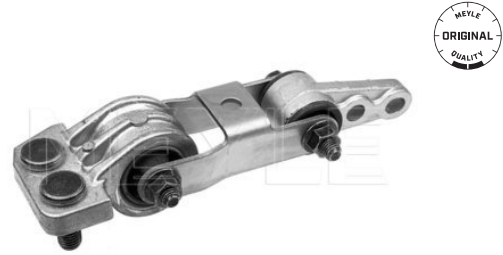

Engine mount

514 030 0003 | MEM0464

Notes

Rubber-metal Bearing
Lower
Front

References

6842253   9485400
8659000   30680750
9141042

Application info

850 (06/91-10/97)
C/S/V 70 (11/96-10/05)
S60 I / V70 II (03/00-04/10)

S80 I (05/98-07/06)
XC70 I (11/97-08/07)
XC90 (10/02--)

Engine mount

514 943 4263/HD | MEM0482HD

Notes

Inner diameter [mm]   Metal Housing   12
Outer diameter [mm]   Rubber-metal Bearing   58.3
Height [mm]   40
Reinforced Version   Upper
Rear