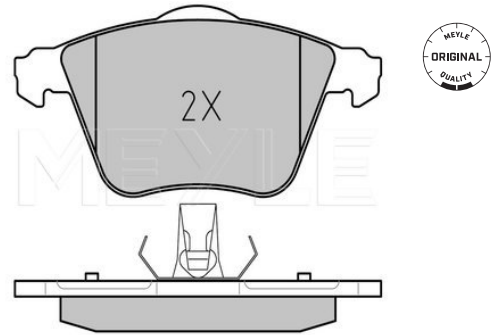

Thickness [mm]	18.5
Height 2 [mm]	72.9
Height 1 [mm]	72.9
Width 2 [mm]	156.4
Width 1 [mm]	155.1
Brake System	ATE with anti-squeak plate Front Axle

References

30683274	30742029
30714791	

Application info

C70 II [03/06--]	V40 II [03/12--]
S40 II / V50 [01/04--]	