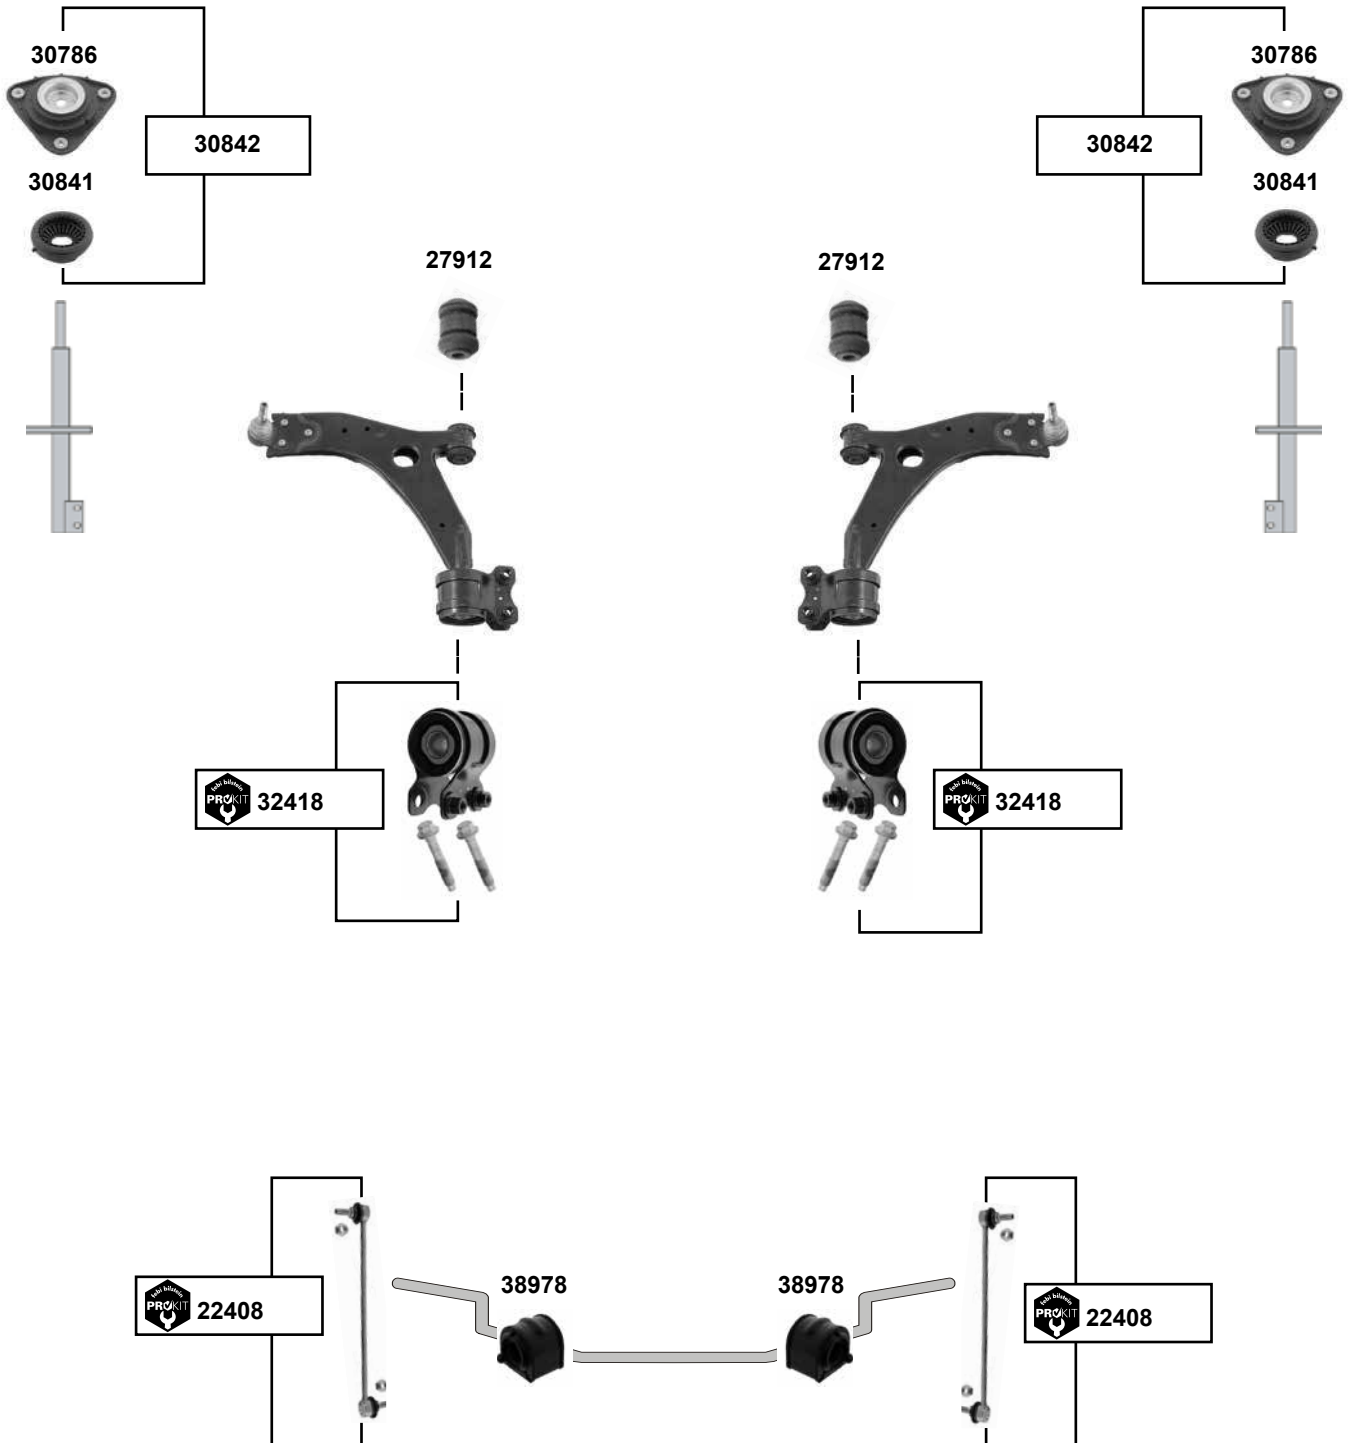

Focus C- Max 03
(06/03 → 02/07)

	Ref. - No.			
22408	1 230 909	ProKit Verbindungsstange / connecting rod	09/03 → 02/07	L 298
27912	1 477 858 S2	Querlenkerlager / control arm mount		
30786	1 377 471	Federbeinstützlager / suspension strut mount		
30841	1 508 111	Kugellager / ball bearing		
30842	1 377 471 S1	Rep. Satz Federbeinstützlager / rep. kit suspension strut mount		
32418	1 477 858 S3	ProKit Querlenkerlager / kit control arm mount		
38978	1 305 960	Stabilisatorlager / stabilizer mount		Ø | 18