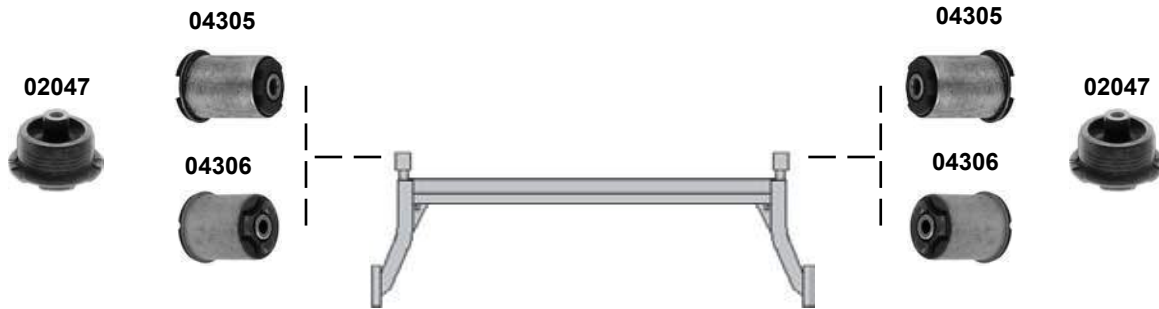

Vectra A

(1988 → 1995)

2.0 16 V → 2.5 V6

2.0 i 16V (100kW) / 16V Turbo / 2.5 V6