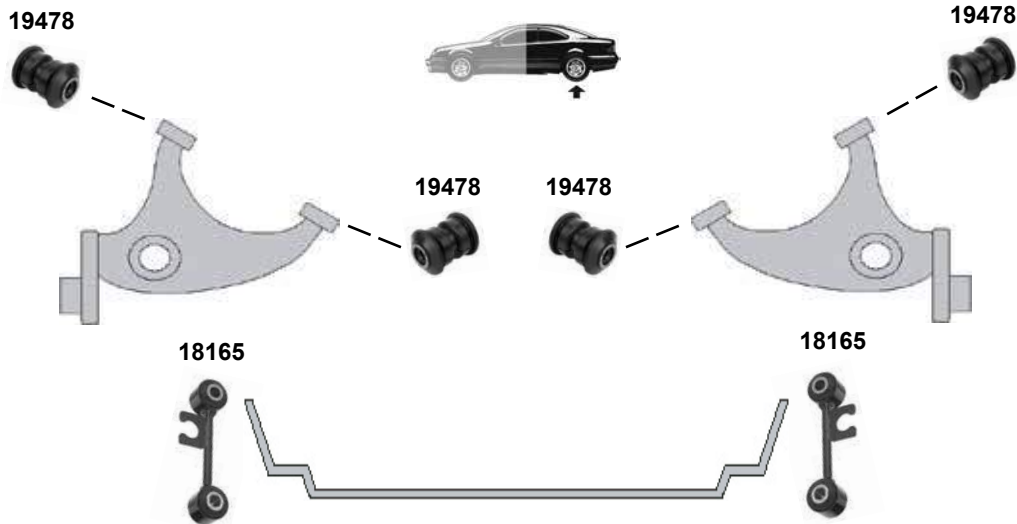

Vito / V-Klasse (BM 638) (1995 → 2006)

	Ref. - No.			
17207	638 323 02 68	ProKit Verbindungsstange / connecting rod	(ex.) CDI	
17208	638 323 03 68	ProKit Verbindungsstange / connecting rod	(ex.) CDI	
17257	638 981 01 20	Kugellager / ball bearing		36x106x44
17317	638 323 04 20	Federbeinstützlager / suspension strut mount		
18075	638 323 02 85	Stabilisatorlager / stabilizer mount		
18165	638 326 01 16	Verbindungsstange / connecting rod		
19478	638 352 06 50	Querlenkerlager / control arm mount	(ch.) 021235 →	
21799	638 323 05 68	ProKit Verbindungsstange / connecting rod	CDI	
21801	638 323 04 68	ProKit Verbindungsstange / connecting rod	CDI	
21852	638 333 08 14	Querlenkerlager / control arm mount		
21853	638 333 00 14	Querlenkerlager / control arm mount		
21854	638 333 08 14 S1	ProKit Querlenkerlager / control arm mount