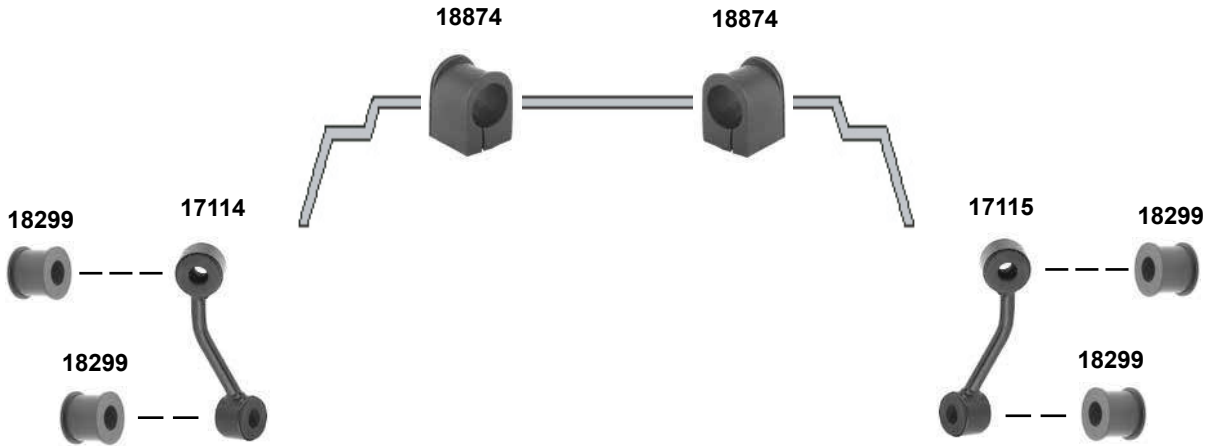

LT 46 (1997 → 2007)

Ref. - No.

09191
11864
17114
17115
18299
18874

2D0 511 171 B
2D0 511 413 A
2D0 411 051 S1
2D0 411 052 S1
2D0 411 041 A
2D0 411 041 B

Blattfederlager / leaf-spring bearing
Stabilisatorlager / stabilizer mount
Verbindungsstange / connecting rod
Verbindungsstange / connecting rod
Stabilisatorlager / stabilizer mount
Stabilisatorlager / stabilizer mount

12x50x80
Ø | 23
Ø | 13,5
Ø | 25