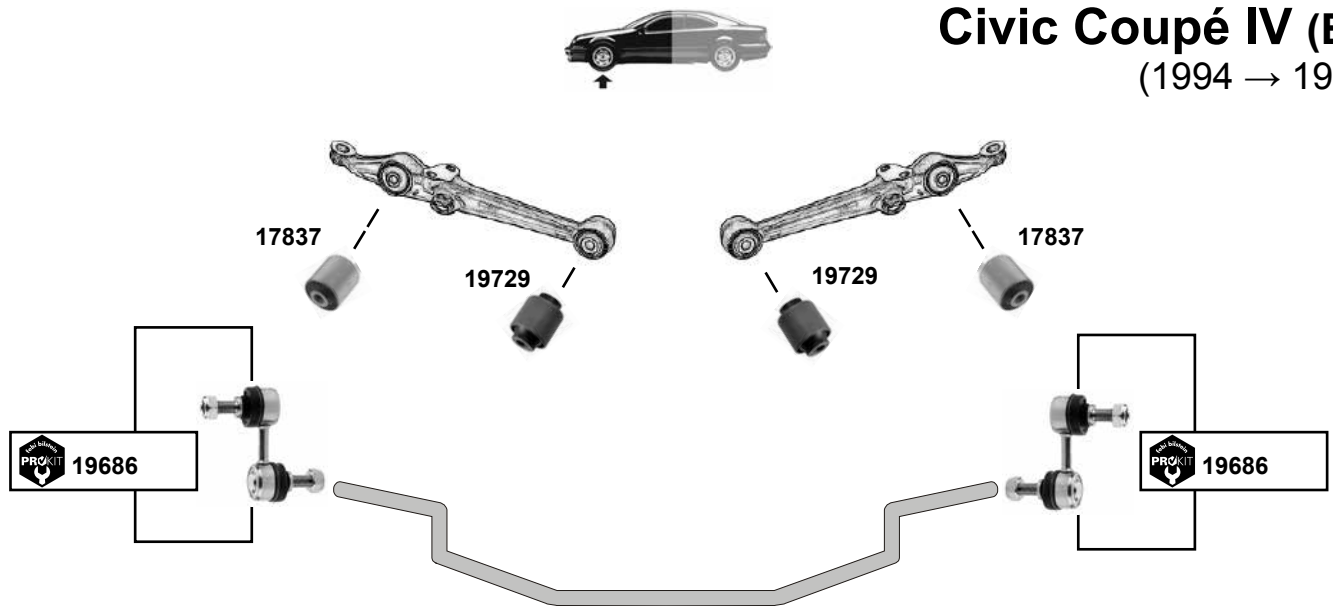

Querlenkerlager / control arm mount
Querlenkerlager / control arm mount

12x40x50
12x37x50

Civic Coupé IV (EJ)
(1994 → 1996)

Civic V (MA / MB)
(1995 → 2001)

unten / lower

(1) passt nur für Stahlblech Querlenker / fits only for sheet steel control arm