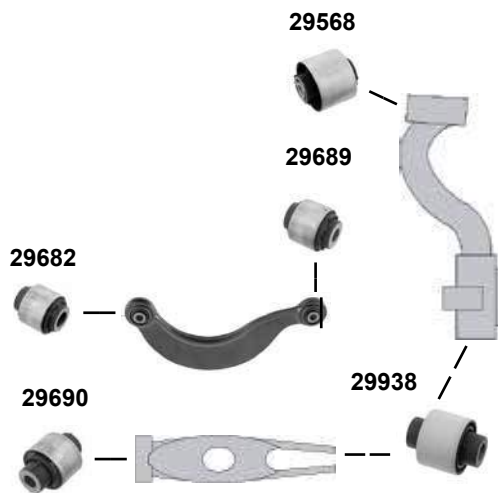

TT (8J) (2007 →)