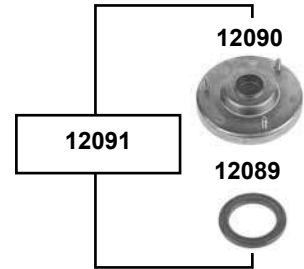

J5

(1982 → 1994)

Ref. - No.

12089	5035.17	Kugellager / ball bearing	Ø A 70,5
12090	5210.20	Federbeinstützlager / suspension strut mount	
12091	5210.20 S1	Rep. Satz Federbeinstützlager / rep. kit suspension strut mount	
12344	5131.46	Blattfederlager / leaf-spring bearing	16x38x72
12375	3561.08	Zugstrebenlager / tie arm bush	22x48x24,5