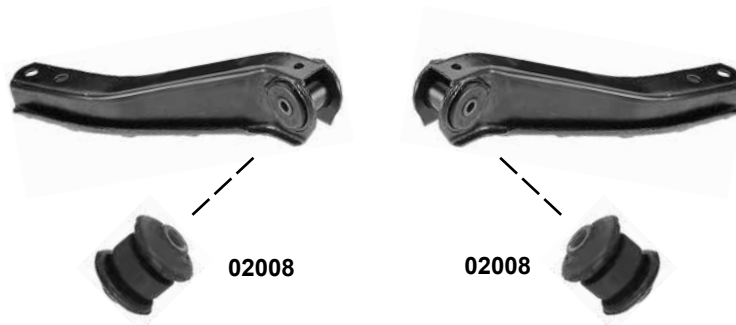

Tигра A
(1994 → 2000)

(ch.) V 3023598, V 4166926, V 6066280 →

Ref. - No.

02008
15620

0352 301
0350 127

Querlenkerlager / control arm mount
Stabilisatorlager / stabilizer mount

10x35x52
Ø | 21,5

Tigra B TwinTop (2004 → 2009)