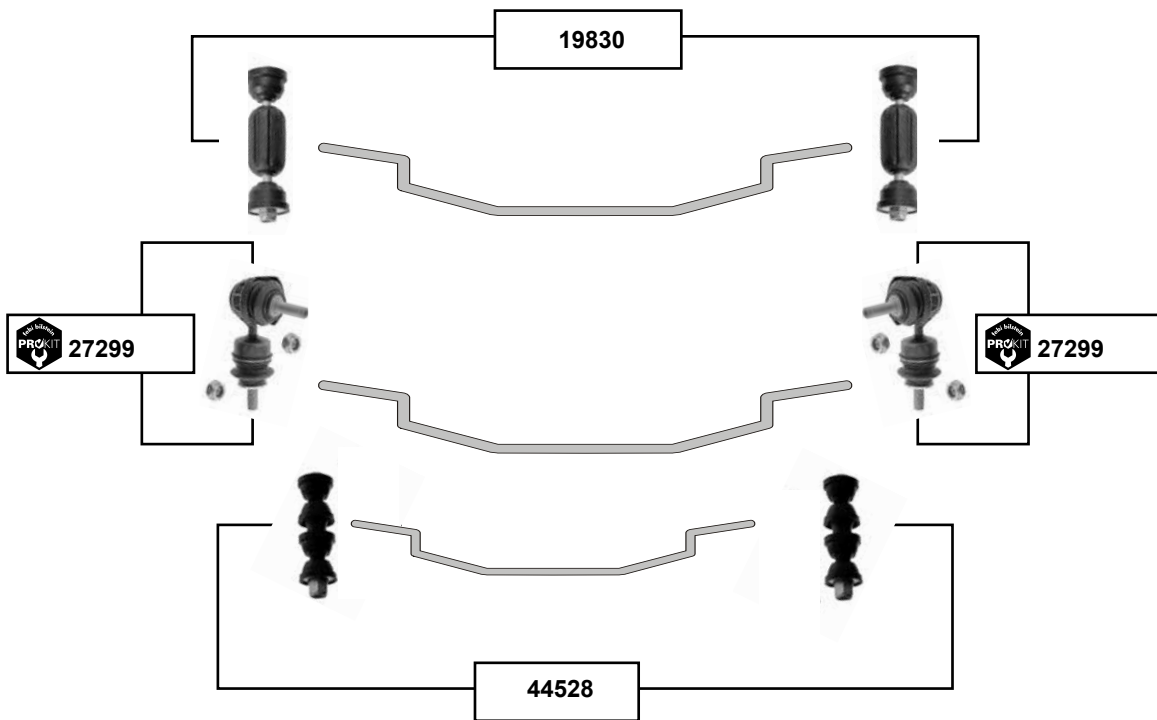

Focus C- Max 03

(06/03 → 02/07)

(1) Bitte Stabilisatorversion beachten / please note the stabilizer version

	Ref. - No.			
19830	1 203 093	Verbindungsstangensatz / connecting rod set	(1) Zetec S 1,6	L 110
26577	1 300 459	Federbeinstützlager / suspension strut mount		
27299	1 469 208	ProKit Verbindungsstange / connecting rod	(1) (ex.) Zetec S 1,6	L 76,5
30424	1 370 318	Anschlagpuffer / buffer, shock absorber		H 122
33049	1 304 124	Achskörperlager / crossmember bush		Ø A 60
34248	1 304 124 S1	Hinterachslagersatz / rear axle bearing kit		
44528	1 719 542	Verbindungsstangensatz / connecting rod set	(1)