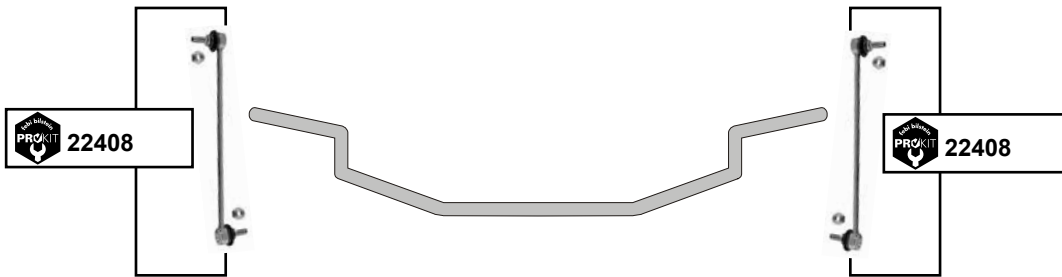

Focus 11
(01/11 → 09/14)

30841

30841

- (1) 1,6 Duratec / 1,6 Duratorq / 1,6 Ecoboost / 1,0 (3 Zyl.) / 2,0 Duratorq
- (2) Bitte Stabilisatorversion beachten / please note the stabilizer version
- (3) (ex.) 2,0 Ecoboost (250PS)