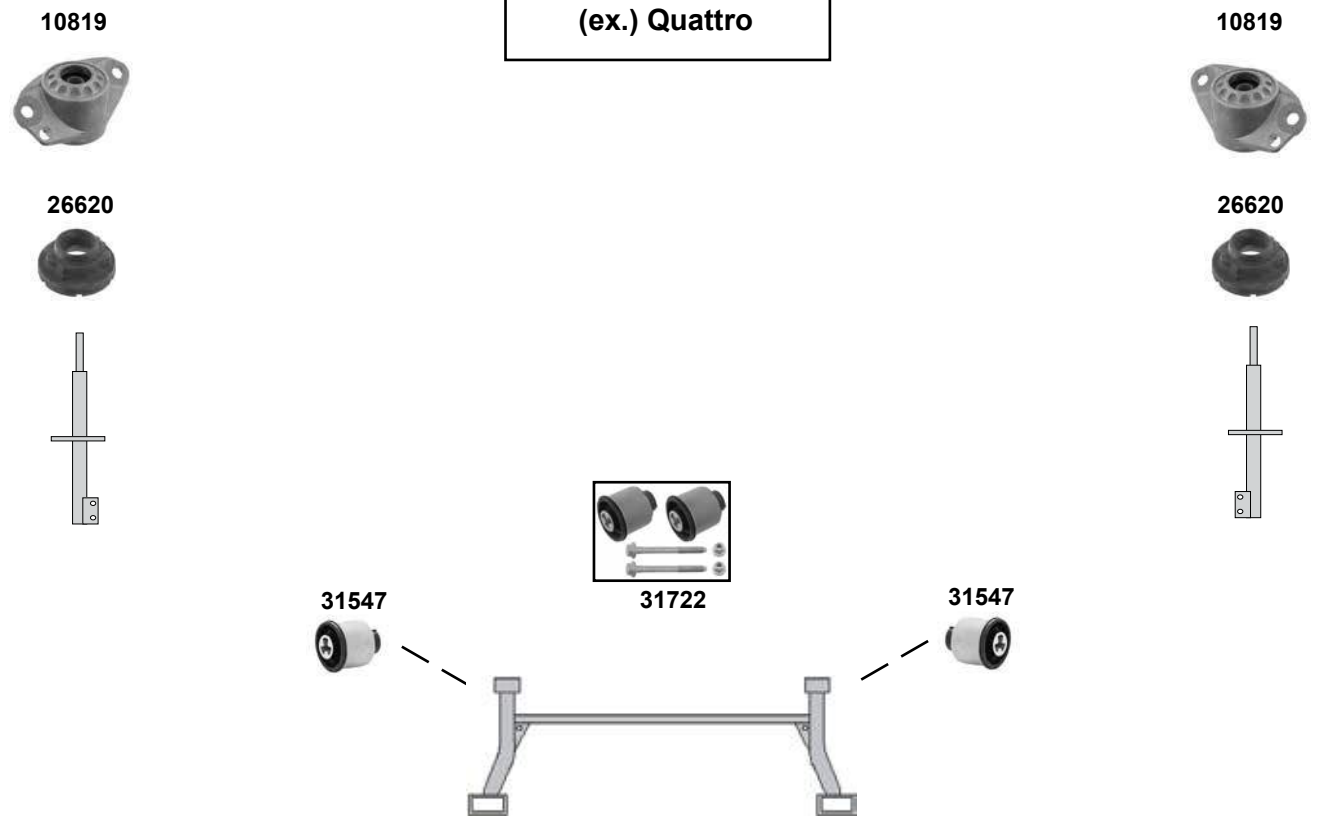

TT (8N)
(1998 → 2006)

(ex.) Quattro

	Ref. - No.			
10819	1J0 513 353 B	Federbeinstützlager / suspension strut mount		
26620	1J0 512 149 B	Federunterlage / spring seat		
31547	6R0 501 541 A	Hinterachslager / rear axle bearing	NEW	ØA 75 H38,9
31722	6R0 501 541 A S1	Achskörperlagersatz / axle beam mounting kit	(ex.) Quattro	Ø A 72 H 90