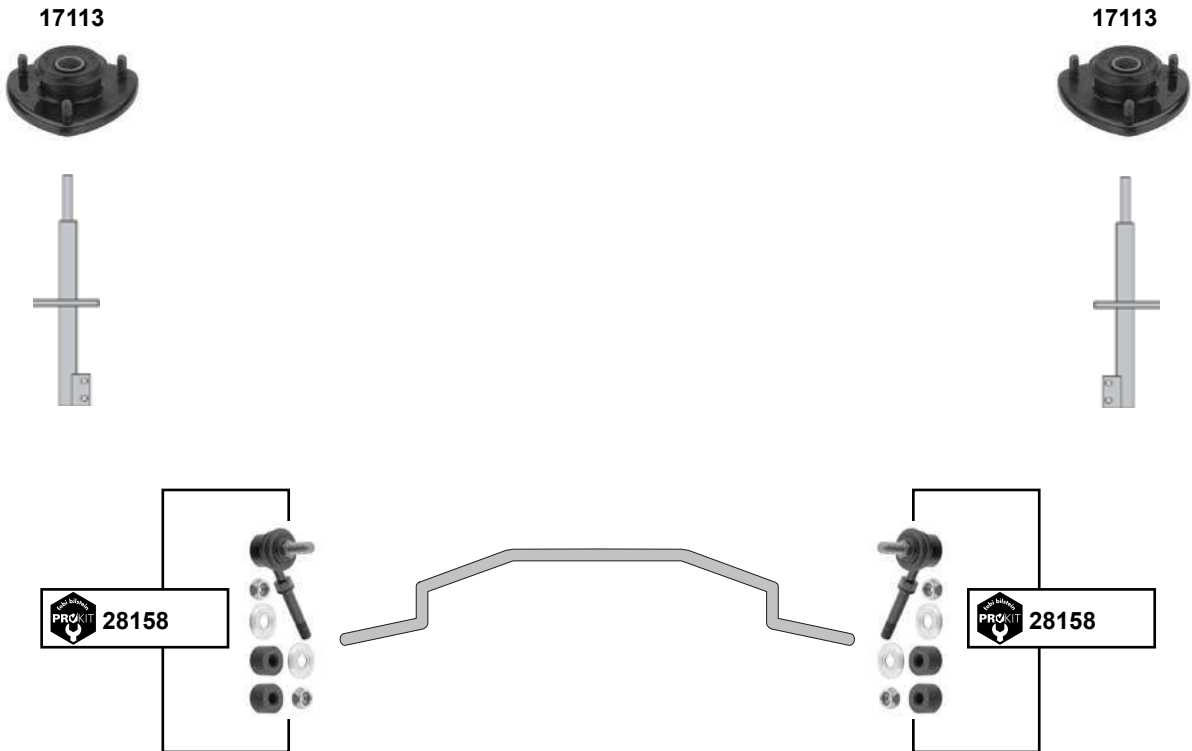

Vitara
(1988 → 1999)

	Ref. - No.			
17113	41810-60A01-000	Federbeinstützlager / suspension strut mount		
28158	42420-65D00-000 S1	ProKit Verbindungsstange / connecting rod		L 90
28638	42420-80J00-000	ProKit Verbindungsstange / connecting rod		L 300