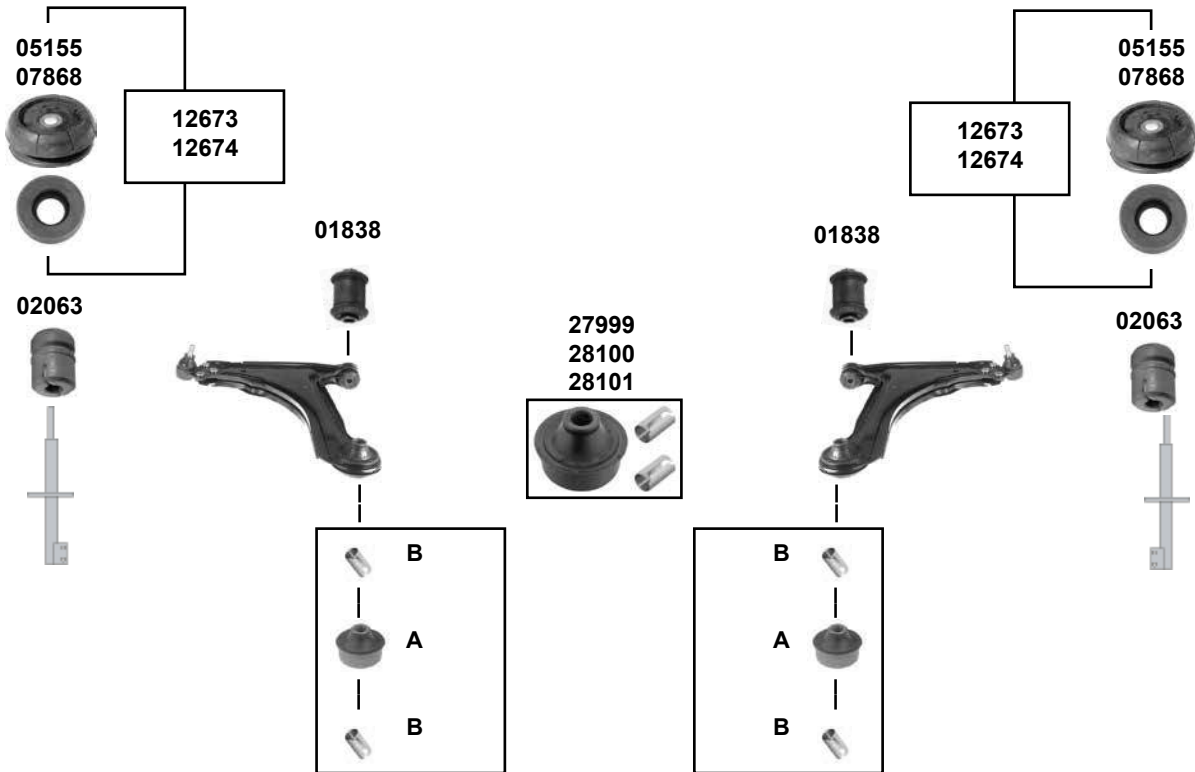

Calibra
(1990 → 1997)

Rep. Sätze / Rep Kits

	A	B	i
	01837	10431	(1)
	02015	10431	(3)
	17321	10431	(2)

- (1) 2,0 i (85kW) (ch.) → R 9003127 / R 9003126
  (2) 2,0 i 16V → 2,5 V6 (ch.) → R 9003174/1049313
  → R 9003108

- (3) 2,0 i (85kW) (ch.) R 9003127 / R 1049314 →
  2,0 i 16V → 2,5 V6 (ch.) R 9003175 / R 1049314 →
  (ch.) R 9003109

Ref. - No.

01837	90268463	Querlenkerlager / control arm mount	(1)	16x60x58
01838	90373778	Querlenkerlager / control arm mount	2,0 (85kW)	12x39x60
02015	90495046	Querlenkerlager / control arm mount	(3)	16x60x58
02063	90279302	Anschlagpuffer, Stoßdämpfer / buffer, shock absorber	2,0 16V Turbo	H 67
05155	90289421	Federbeinstützlager / suspension strut mount	2,0 16V (100kW)	
07868	90268464	Federbeinstützlager / suspension strut mount	(ex.) 2,0 16V (100kW)	
10431	90250709	Querlenkerhülse / transverse link bushing		
12673	90289421 S1	Rep. Satz Federbeinstützlager / rep. kit suspension strut mount	2,0 16V (100kW)	
12674	90268464 S1	Rep. Satz Federbeinstützlager / rep. kit suspension strut mount	(ex.) 2,0 16V (100kW)	
17321	90373264	Querlenkerlager / control arm mount	(2)	
27999	90495046 S1	Querlenkerlager / control arm mount	(3)	
28100	90268463 S1	Querlenkerlager / control arm mount	(1)	
28101	90373264 S1	Querlenkerlager / control arm mount	(2)