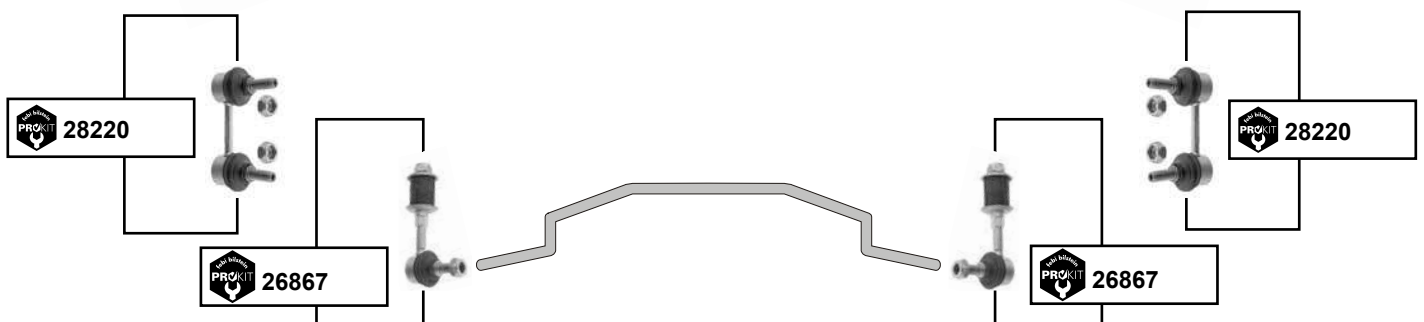

Carisma (1995 → 2006)

Ref. - No.

15414	4056A014	ProKit Verbindungsstange / connecting rod		L 60
15677	MR272116	ProKit Verbindungsstange / connecting rod		L 201
26862	MB808909	Querlenkerlager / control arm mount		
26863	MB808910	Querlenkerlager / control arm mount		
26867	MR272118 S1	ProKit Verbindungsstange / connecting rod	03/99 → 06/06	L 76
28220	MR272117	ProKit Verbindungsstange / connecting rod	07/95 → 02/99	L 76
29377	MR102014	Querlenkerlager / control arm mount		Ø 60,2
33930	MR392730	ProKit Verbindungsstange / connecting rod	03/99 → 06/06	L 137