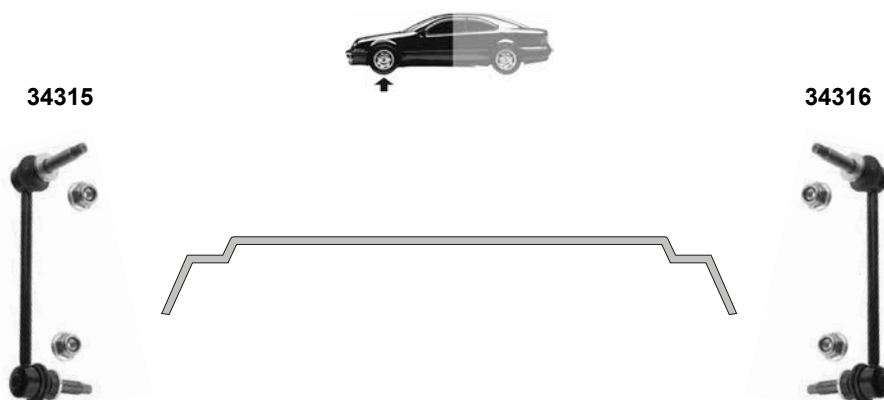

Dodge (2006 →)

- (1) ZH04 / ZH05 / ZH06 / ZH07 / ZH08
- (2) ZH05 / ZH06 / ZH07 / ZH08
- (3) Dodge Challenger 08/09LC 3,5L, 5,7L, 6,1L
  Chrysler 300C 06LE - 08LE, 05LX - 09LX, 07L2 2,7L, 3,0L, 3,5L, 5,7L, 6,1L

Ref. - No.

06676	05139237AA	Rep. Satz Hinterachskörper / rep. kit rear subframe	(2)
34315	4895 483AB	Verbindungsstange / connecting rod	(3)
34316	4895 482AB	Verbindungsstange / connecting rod	(3)
36485	5127690AA S1	Differentiallagerung / differential bearing front	(1)
36486	5127690AA S2	Differentiallagerung / differential bearing front	(1)