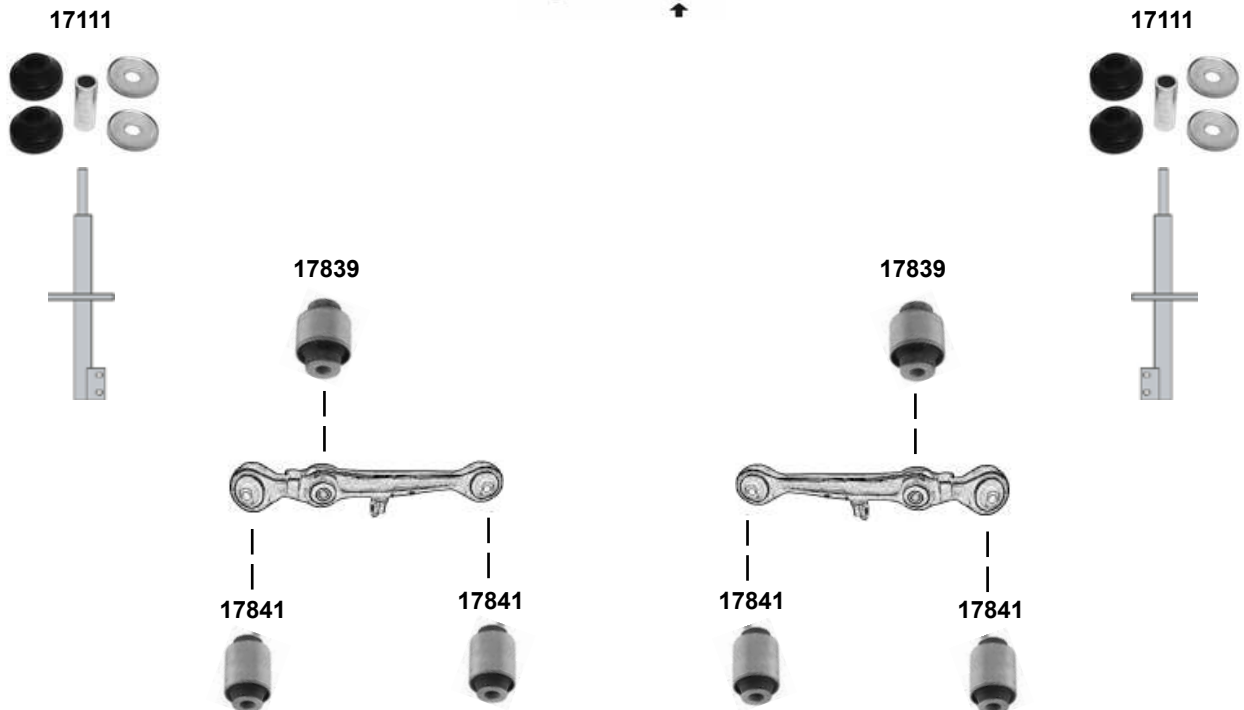

CRX (ED / EE) (1987 → 1992)

Ref. - No.

17111	51631-SB0-004 S1	Rep. Satz Federbeinstützlager / rep. kit suspension strut mount
17837	51810-SH3-004	Querlenkerlager / control arm mount
17839	52622-SH3-010	Querlenkerlager / control arm mount
17841	52365-SH3-000	Querlenkerlager / control arm mount
19729	51392-SR3-024	Querlenkerlager / control arm mount

Ø A 40
Ø A 37
Ø A 31