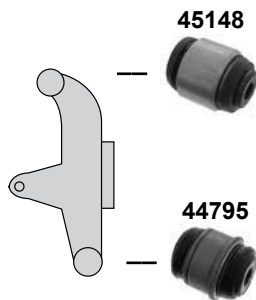

passend für / to fit

LAND ROVER

Car
Division

Range Rover Sport (2005 →)

Ref. - No.

34746 RGD 000312
44795 LR 032644
45148 RHF500100

ProKit Verbindungsstange / connecting rod
Achsschenkelager / steering knuckle bearing
Achsschenkelager / steering knuckle bearing

→ 09

L 116
ØA 54
ØA 47,3