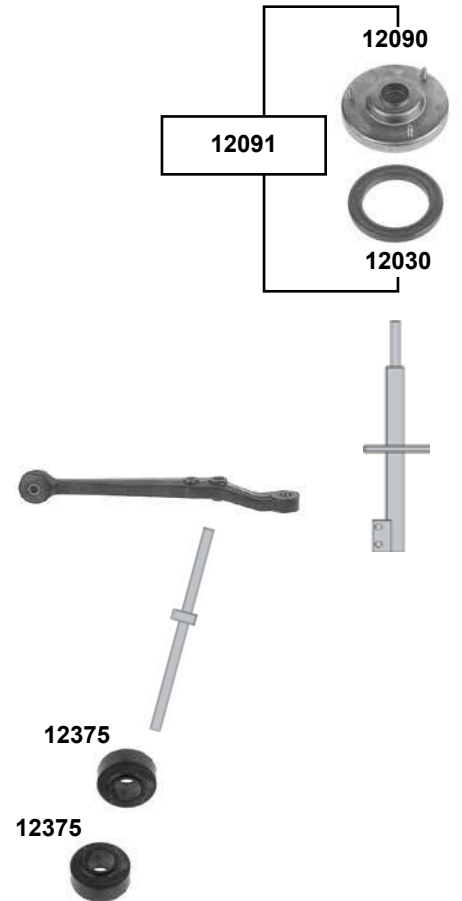

Ducato (290)
(1982 → 1994)

Ref. - No.

12030	1355179080	Kugellager / ball bearing
12090	4466980	Federbeinstützlager / suspension strut mount
12091	4466980 S	Rep. Satz Federbeinstützlager / rep. kit suspension strut mount
12344	4333710	Blattfederlager / leaf-spring bearing
12375	4339248	Zugstrebenlager / tie arm bush

16x38x72
22x48x20,5