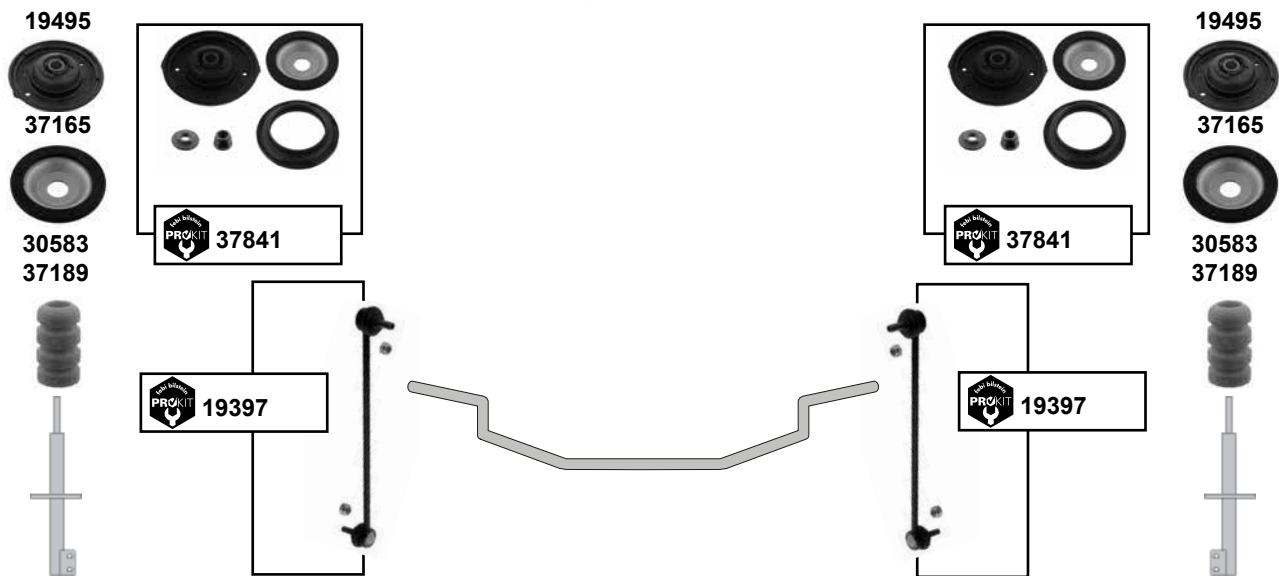

306 (1993 → 2001)

307 Restyling (2005 → 2007)

(1) (mot.) DV6TED4, DW10BTED4, DW10TD, EW10J4S, DV6ATED4, ET3J4, DW10ATED
(mot.) TU5JP4, EW10A O 1036788 →

(2) (mot.) DW10TD
(mot.) TU5JP4, EW10A O 10662 →

(3) (mot.) DV6TED4, DW10BTED4, EW10J4S, DV6ATED4, ET3J4, DW10ATED
(mot.) TU5JP4, EW10A → O 10661