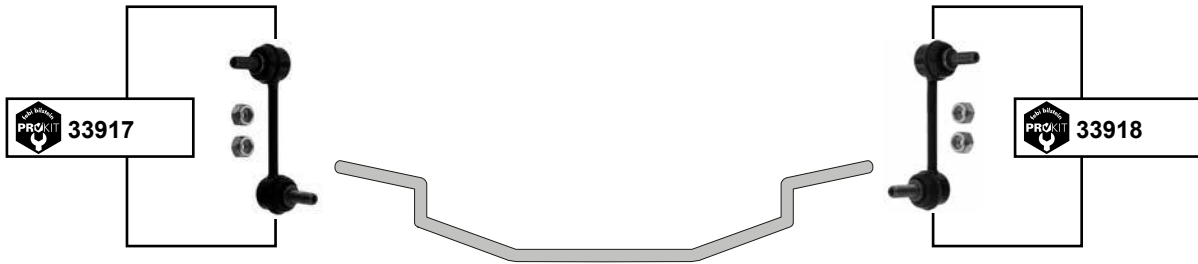

passend für / to fit

MAZDA

Car
Division

MX-5 (NC)
(2005 →)