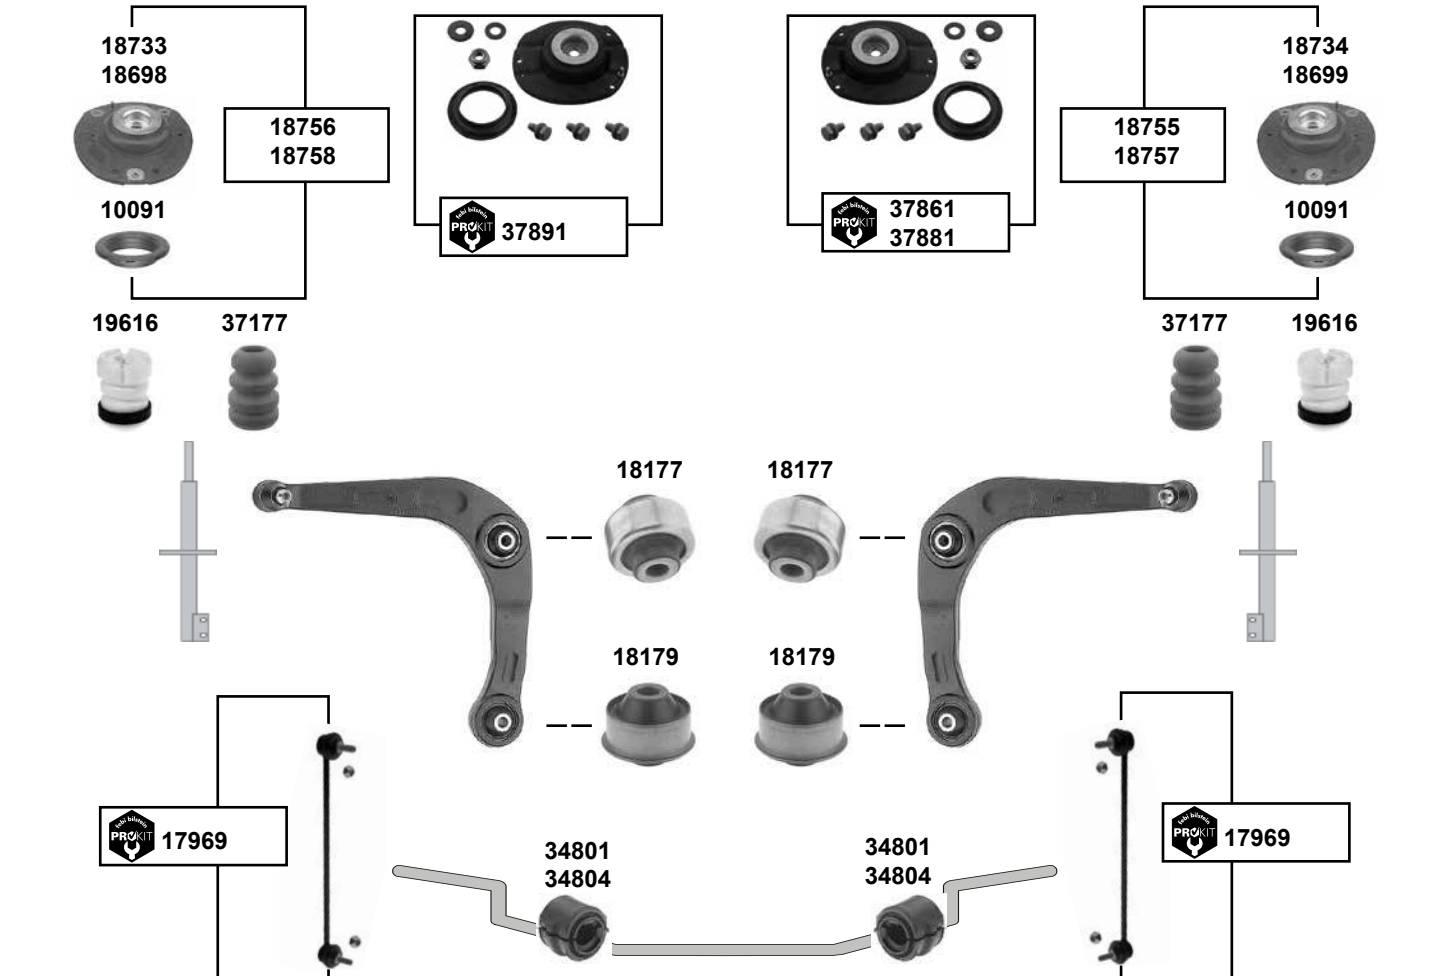

206 +
(2009 →)

(1) (mot.) TU5JP4 O 12288YQ →
TU O 1170588 → nur für verstärkte Aufhängung / only for reinforced suspension
(mot.) DV4C, DV4TD

(2) TU O 1170588 → (ex.) verstärkte Vorderradaufhängung / (ex.) reinforced front suspension

Ref. - No.

Ref. - No.	Description	Notes	Dimensions
10091	5035.27 Kugellager / ball bearing		Ø A 72/100
17969	5087.59 ProKit Verbindungsstange / connection rod		L 335
18177	3523.76 Querlenkerlager / control arm mount		14x55x50,
18179	3523.92 Querlenkerlager / control arm mount		14x55,4x48,8
18698	5038.56 Federbeinstützlager / suspension strut mount		
18699	5038.60 Federbeinstützlager / suspension strut mount		
18733	5038.C5 Federbeinstützlager / suspension strut mount		
18734	5038.C6 Federbeinstützlager / suspension strut mount		
18755	5038.40 S1 Rep. Satz Federbeinstützlager / rep. kit suspension strut mount		
18756	5038.54 S1 Rep. Satz Federbeinstützlager / rep. kit suspension strut mount		
18757	5038.39 S1 Rep. Satz Federbeinstützlager / rep. kit suspension strut mount		
18758	5038.35 S1 Rep. Satz Federbeinstützlager / rep. kit suspension strut mount		
19616	5033.58 Anschlagpuffer, Stoßdämpfer / buffer, shock absorber		L 73
34801	5094.82 Stabilisatorlager / stabilizer mount	O 11705 →	Ø I 20
34804	5094.95 Stabilisatorlager / stabilizer mount	O 11705 →	Ø I 21
37177	5033.60 Anschlagpuffer, Stoßdämpfer / buffer, shock absorber	(1)	L 80
37861	5031.A1 ProKit Federbeinstützlagersatz / suspension strut mounting kit	(2)	
37881	5031.59 ProKit Federbeinstützlagersatz / suspension strut mounting kit	(2)	
37891	5031.57 ProKit Federbeinstützlagersatz / suspension strut mounting kit	(2)