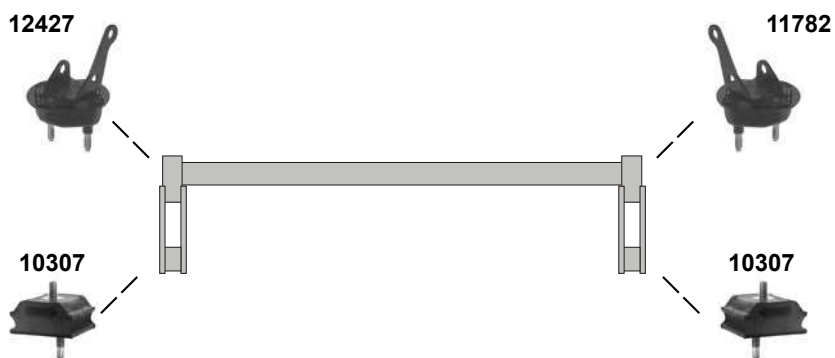

passend für / to fit

CITROËN

Car
Division

Xsara I + II (1997 → 2005)

Ref. - No.