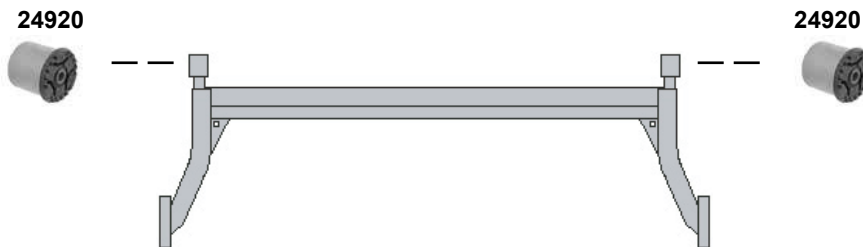

Tигра A
(1994 → 2000)

(ch.) V 3023598, V 4166926, V 6066280 →

Ref. - No.

02008
15620

0352 301
0350 127

Querlenkerlager / control arm mount
Stabilisatorlager / stabilizer mount

10x35x52
Ø | 21,5

Tigra B TwinTop (2004 → 2009)