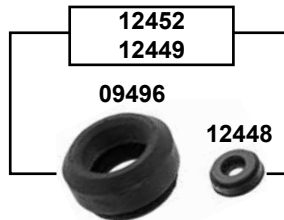

Escort 81
(08/80 → 12/85)

	Ref. - No.			
06170	1 652 910	Querlenkerlager / control arm mount		46x16,5x20
07843	1 619 120	Querlenkerlager / control arm mount	→ 05/83	10x32x51
09209	6 087 890	Querlenkerlager / control arm mount	05/83 →	10x32/38x51
09496	6 150 277	Federbeinstützlager / suspension strut mount		Ø | 12,15
12448	6 150 276	Kugellager / ball bearing		
12449	6 150 277 S1	Rep. Satz Federbeinstützlager / rep. kit suspension strut mount	Modell 12/84 →	
12452	6 150 277 S2	Rep. Satz Federbeinstützlager / rep. kit suspension strut mount	Modell → 11/84