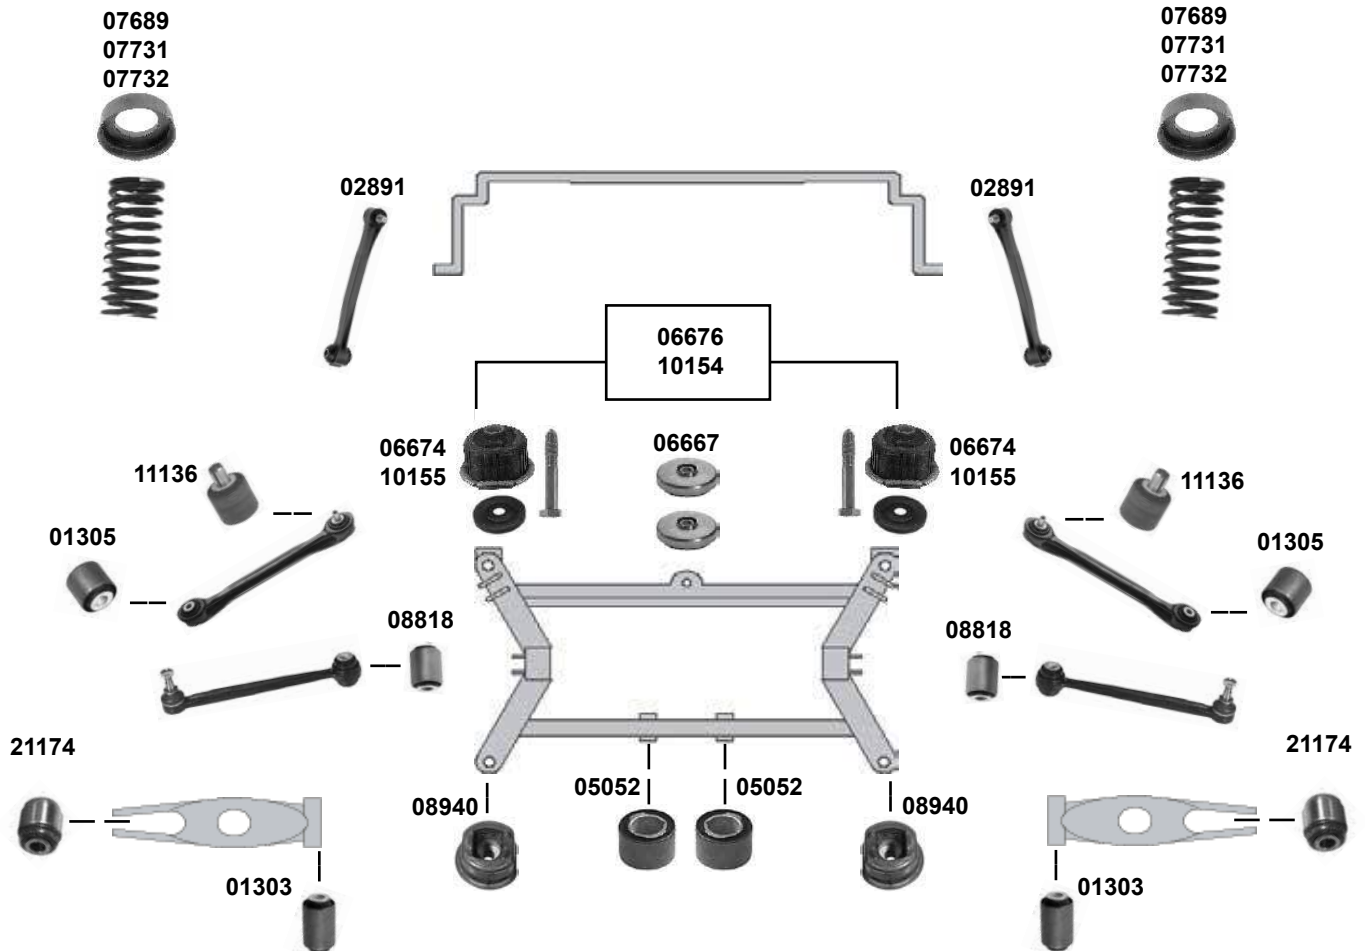

BM 124 (Cabrio)

(1985 → 1995)

200 E Cabrio (E200) →

320 E Cabrio (E 320)

(1) 200 E Cabrio (E 200)
220 E Cabrio (E 220)

(2) 300 E-24 Cabrio
320 E Cabrio (E 320)

Ref. - No.

Ref. - No.	Description	Dimensions
01303	Querlenkerlager / control arm mount	12x33x58
01305	Schubstrebenlager / leading arm bush	12x33x58
02891	Verbindungsstange / connecting rod	
05052	Gummilager Hinterachsdiff. / rubber mount rear axle differential	14x30x47
06667	Gummilager Hinterachsdiff. / rubber mount rear axle differential	
06674	Achskörperlager, Hinterachse / crossmember bush, rear axle	(1) 16x61x58
06676	Rep. Satz Hinterachskörper / rep. kit rear subframe	(1)
07689	Federunterlage, Schraubenfeder / spring seat, coil spring	H 8
07731	Federunterlage, Schraubenfeder / spring seat, coil spring	H 13
07732	Federunterlage, Schraubenfeder / spring seat, coil spring	H 18
08818	Schubstrebenlager / leading arm bush	12x31,5x43
08940	Achskörperlager, Hinterachse / crossmember bush, rear axle	(ex.) Sport H 70
10154	Rep. Satz Hinterachskörper / rep. kit rear subframe	(2)
10155	Achskörperlager, Hinterachse / crossmember bush, rear axle	(2) 16x66x59
11136	Schubstrebenlager / leading arm bush	11x36x38
21174	Querlenkerlager / control arm mount	NEW