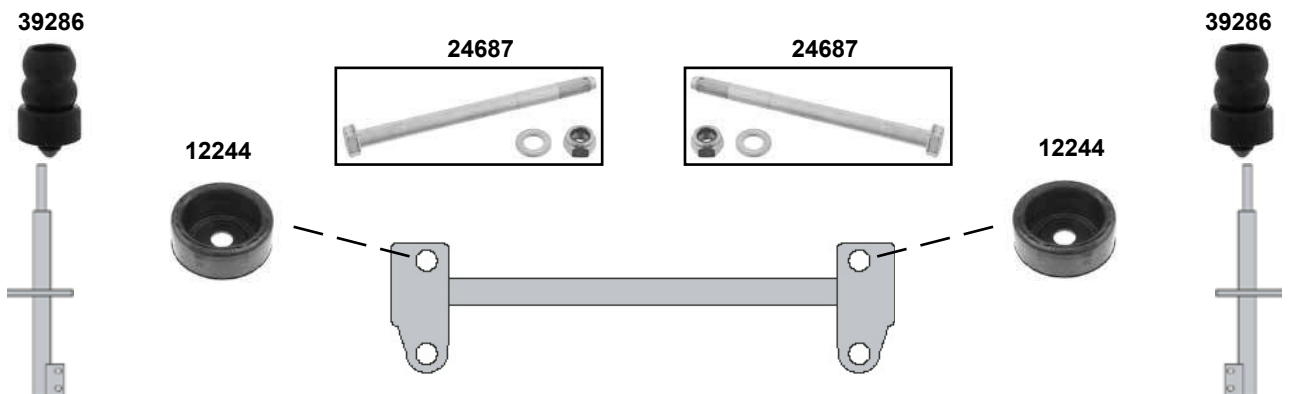

Punto 1 (BM 176) (1993 → 1999)

Ref. - No.

12082	7775940	Federbeinstützlager / suspension strut mount		
12244	46476755	Achskörperlager, Hinterachse / crossmember bush, rear axle		16 x 72 x 29
15919	7762158	Anschlagpuffer, Stoßdämpfer / buffer, shock absorber		
19475	46430002 S	Querlenkerlager links / control arm mount left	(ex.) 1,4 GT /1,7 TD	
19476	46430003 S	Querlenkerlager rechts / control arm mount right	(ex.) 1,4 GT	
19477	46430002 S1	Querlenkerlager / control arm mount	(ex.) 1,4 GT	
24687	7719062 S1	Montagesatz / mounting kit	(ex.) 1,4 GT	M14x1,5
38065	7775940 S1	ProKit Federbeinstützlagersatz / suspension strut mounting		
39286	7599485	Anschlagpuffer, Stoßdämpfer / buffer, shock absorber		

BM 176 / BM 176 C