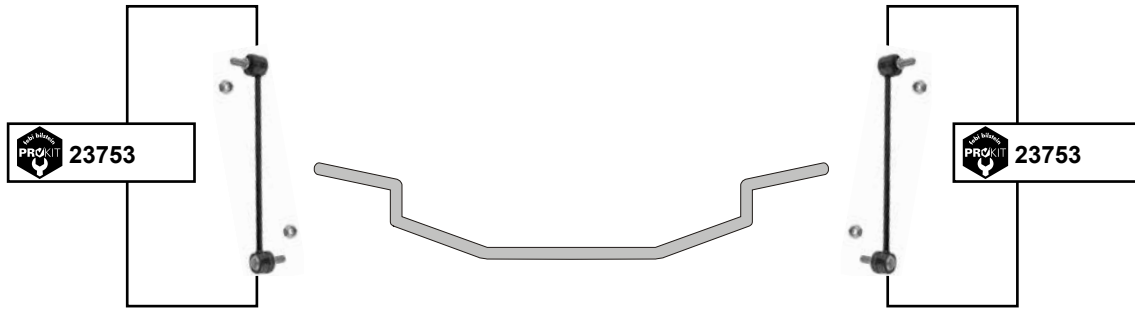

passend für / to fit

CHEVROLET

Car
Division

Rezzo

(1997 → 2005)

Spark

(2010 →)