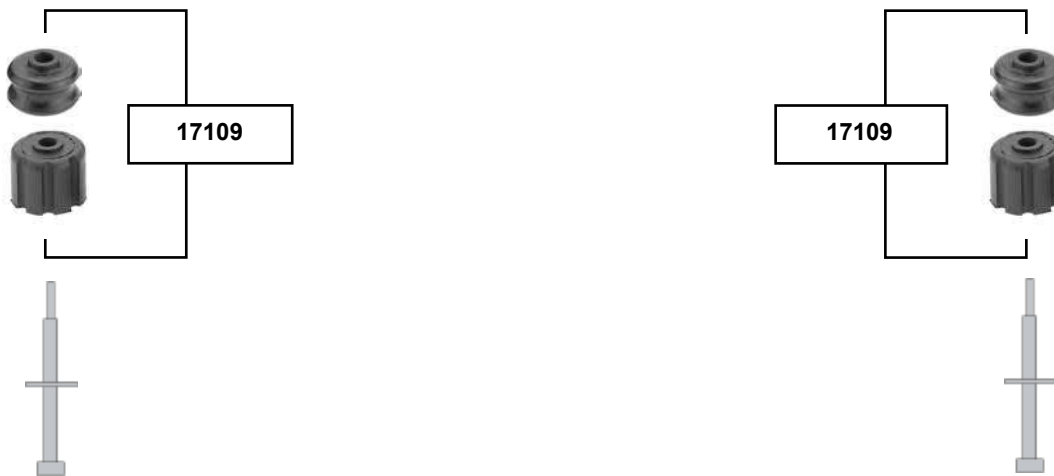

Almera (N15) (1995 → 2000)

Ref. - No.

15415	54618-50Y00
17107	54320-50Y12 S1
17109	56218-61L10 S1

ProKit Verbindungsstange / connecting rod
Rep. Satz Federbeinstützlager / rep. kit suspension strut mount
Rep. Satz Federbeinstützlager / rep. kit suspension strut mount

GA16,GA16, CD20

M10x1,25