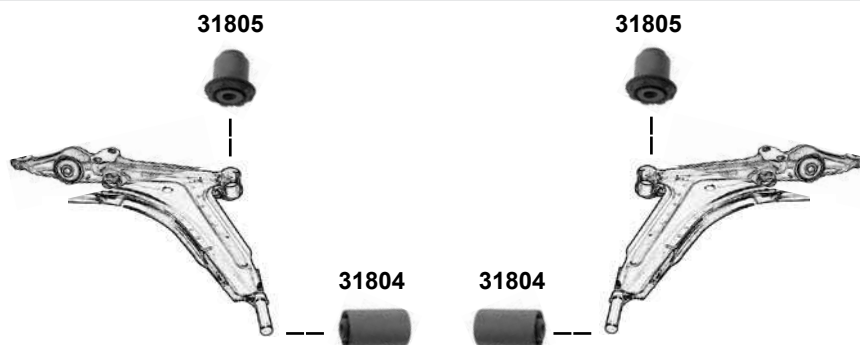

Querlenkerlager / control arm mount
Querlenkerlager / control arm mount

12x40x50
12x37x50

Civic Coupé IV (EJ)
(1994 → 1996)

Civic V (MA / MB)
(1995 → 2001)

unten / lower

(1) passt nur für Stahlblech Querlenker / fits only for sheet steel control arm