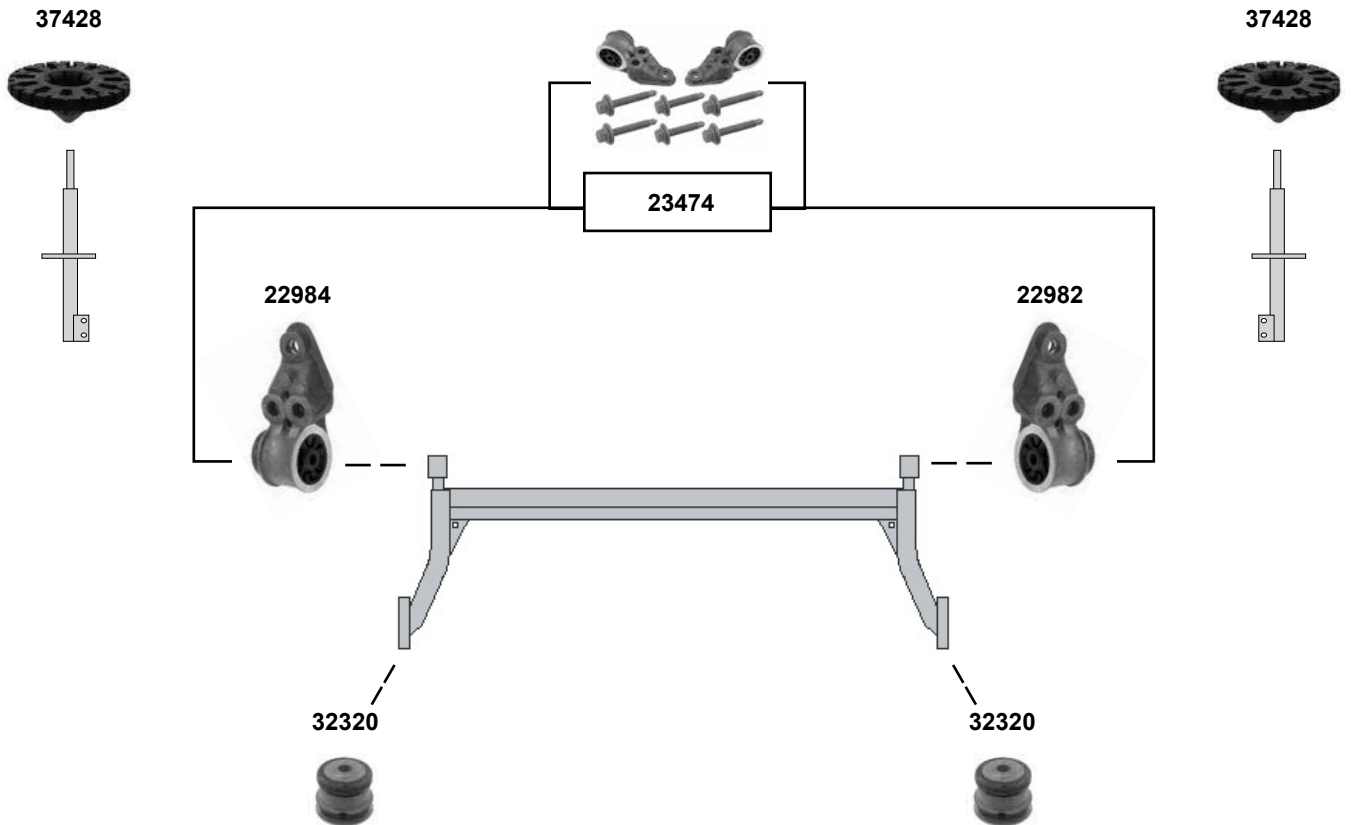

A6 / A6 Avant (4B)
(1998 → 2005)
(ex.) Quattro

(1) (ex.) 8 Zylinder/cylinder, PR-1BJ

Ref. - No.

22982	4B0 501 522 E	Achskörperlager / axle frame mounting
22984	4B0 501 521 E	Achskörperlager / axle frame mounting
23474	4B0 501 522 E S1	Achskörperlagersatz / axle beam mounting kit
32320	8E0 505 145 M	Achskörperlager / axle frame mounting
37428	4B0 512 149	Federteller / spring plate

(1)

H 74
H 53