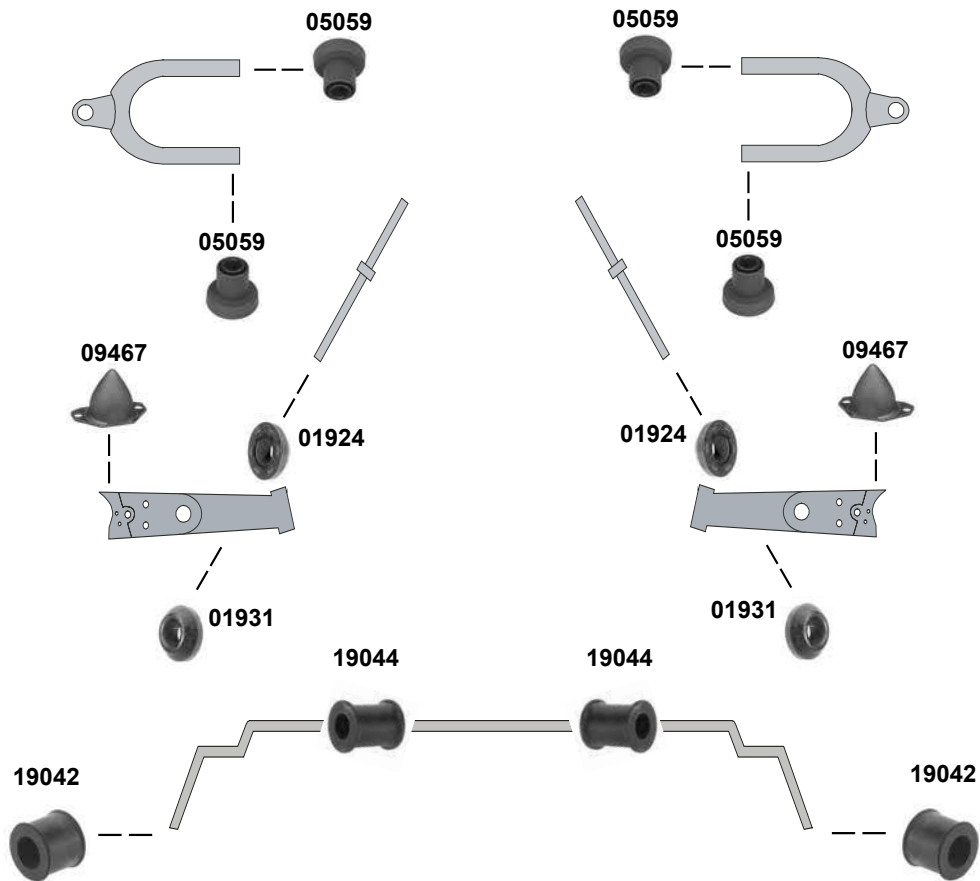

LT(28/29) (21)
(1976 → 1996)

Schraubenfeder / coil spring

Ref. - No.

01924	281 407 180	Zugstrebenlager / tie arm bush	30x66x40
01931	281 407 179	Zugstrebenlager / tie arm bush	30x66x40
05059	281 407 077	Querlenkerlager / control arm mount	20x38x58
06224	291 511 181	Blattfederlager / leaf-spring bearing	12x49x75
06225	291 511 171 C	Blattfederlager / leaf-spring bearing	14x52x75
09467	281 407 091 B	Anschlagpuffer, Querlenker / buffer, control arm	
19042	281 411 045	Gummilager / rubber mounting	
19044	281 411 041	Stabilisatorlager / stabilizer mounting	

Ø | 21