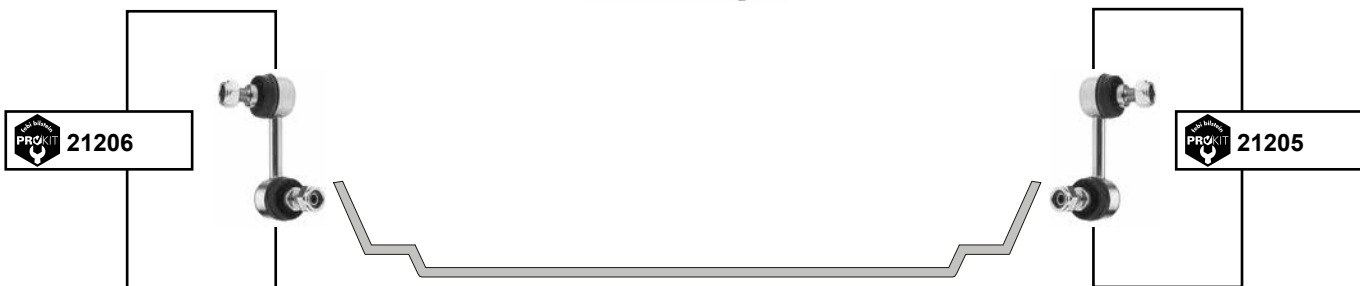

166 (BM 936) (1998 → 2007)

(1) → 07 / (mot.) 2,0 V6 / 2,4 JTD 110KW / 3,0 V6 / Sport

Ref. - No.

Ref. - No.	Description	Notes	Dimensions
21204	60630757 ProKit Verbindungsstange / connecting rod		
21205	60628255 ProKit Verbindungsstange hinten / connecting rod rear		L 95
21206	60628284 ProKit Verbindungsstange hinten / connecting rod rear		L 95
34391	60625002 Federbeinstützlager / suspension strut mount	→ 07	
36156	60695895 S1 Querlenkerlager / control arm mounting		Ø I 12 / A 42
36157	60695895 S2 Querlenkerlager / control arm mounting		Ø I 10 / A 39
36158	60695895 S3 Querlenkerlager / control arm mounting		Ø I 20 / A 62
37013	60662611 Anschlagpuffer für Stoßdämpfer / buffer for shock absorber	(1)	H 70
37045	60627304 Anschlagpuffer für Stoßdämpfer / buffer for shock absorber		
37581	60625002 S1 ProKit Federbeinstützlager / suspension strut mount	→ 07