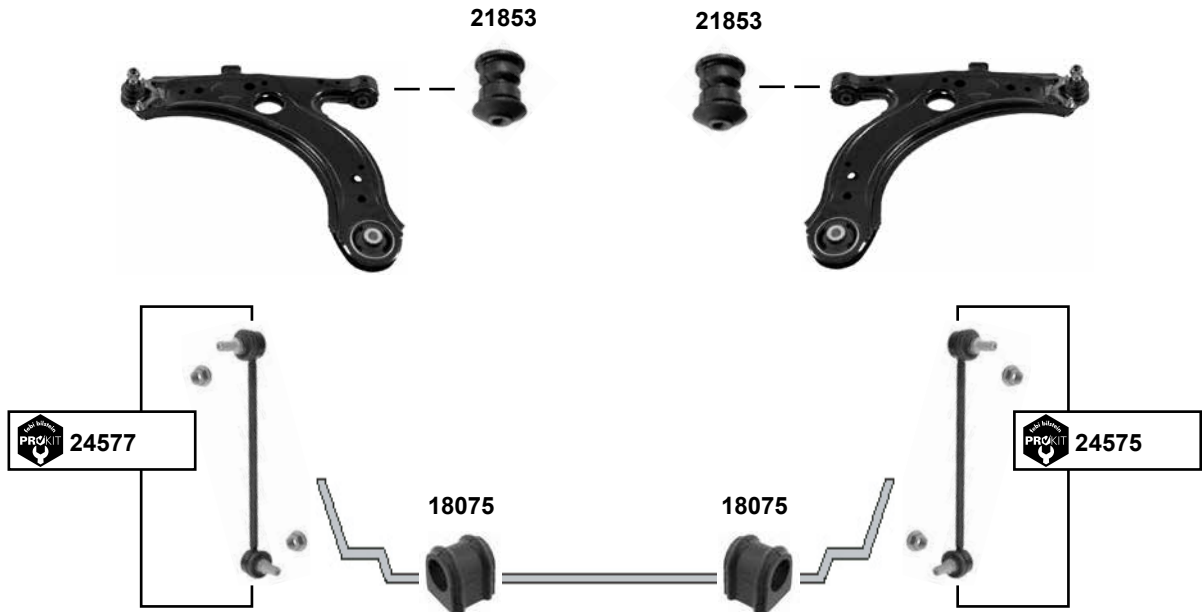

Vito / Viano (BM 639) (2003 →)

(1) Kasten / Kombi / Luxuskombi // wahlweise / optional 639 326 06 16

Ref. - No.

18075 638 323 02 85
21853 638 333 00 14
24575 639 320 01 89
24577 639 320 00 89
26387 639 353 00 50
33687 639 326 02 16

Stabilisatorlager / stabilizer mount
Querlenkerlager / control arm mount
ProKit Verbindungsstange links / connecting rod left
ProKit Verbindungsstange rechts / connecting rod right
Schräglenkerlager / rubber mount for semi-trailing arms
Verbindungsstange / connecting rod

(ch.) → 007991

Ø | 24

(1)