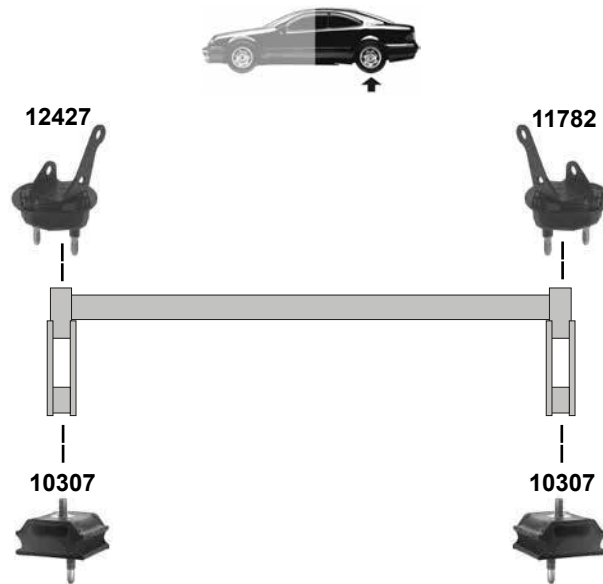

306 (1993 → 2001)

307 Restyling (2005 → 2007)

(1) (mot.) DV6TED4, DW10BTED4, DW10TD, EW10J4S, DV6ATED4, ET3J4, DW10ATED
(mot.) TU5JP4, EW10A O 1036788 →

(2) (mot.) DW10TD
(mot.) TU5JP4, EW10A O 10662 →

(3) (mot.) DV6TED4, DW10BTED4, EW10J4S, DV6ATED4, ET3J4, DW10ATED
(mot.) TU5JP4, EW10A → O 10661