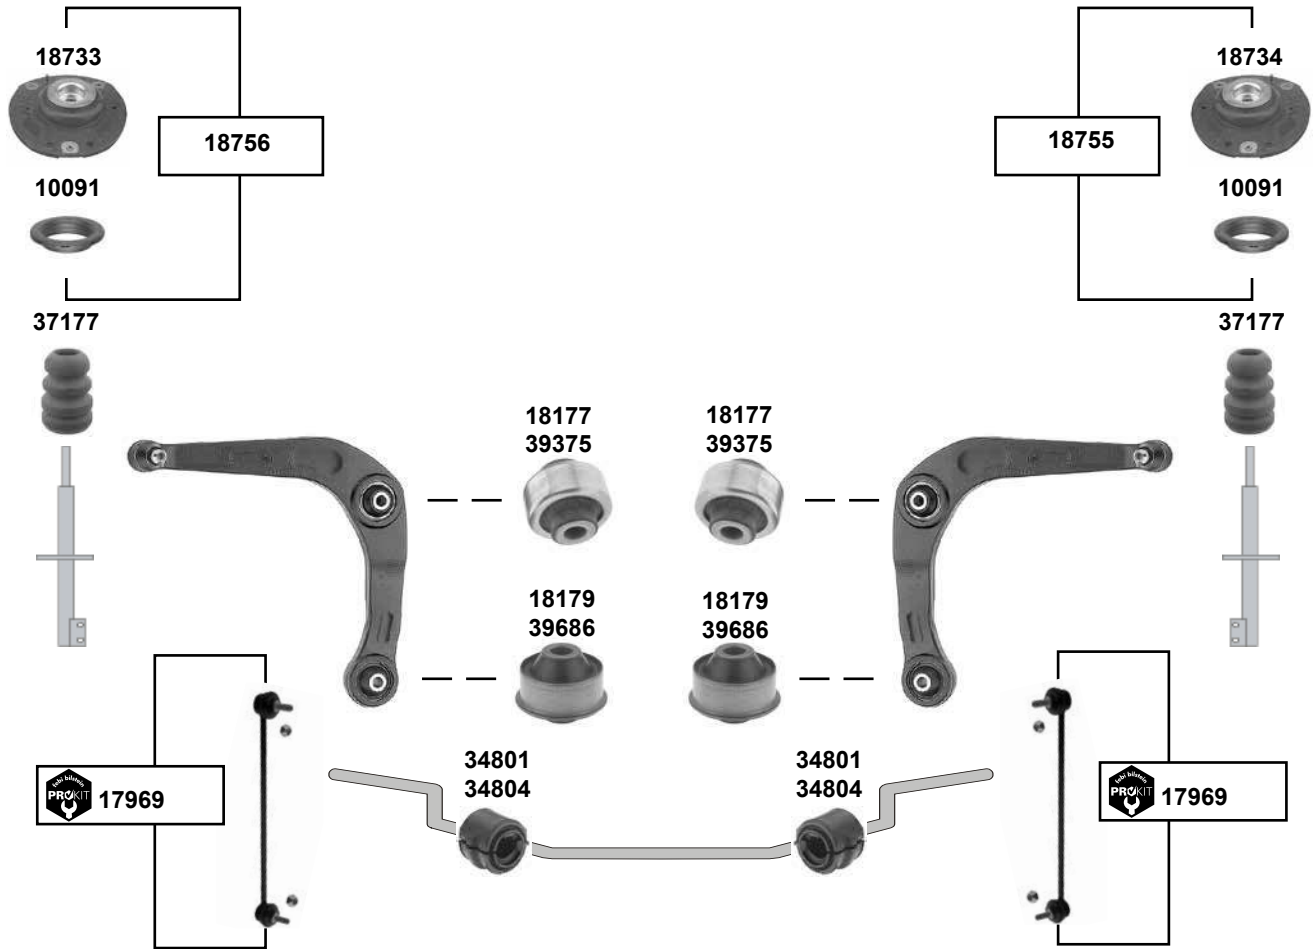

206 SW (2002 → 2007)

(1) (mot.) 1,1 / 1,4 8V / 1,4 HDI / 2,0 HDI

(2) (mot.) 1,4 (ET3J4)

(3) (mot.) 1,6 (DV6TED) / 2,0 (DW10TD)

(4) (mot.) EW10J4, TU3AF, TU3A, DV4TD, DV6TED4, DW10TD, TU5JP4, TU3JP, TU1JP

(5) 07.02 → (mot.) DV6TED4 / EW10J4 / TU5JP4 O 09233-09451 → (ex.) ESCAPADE