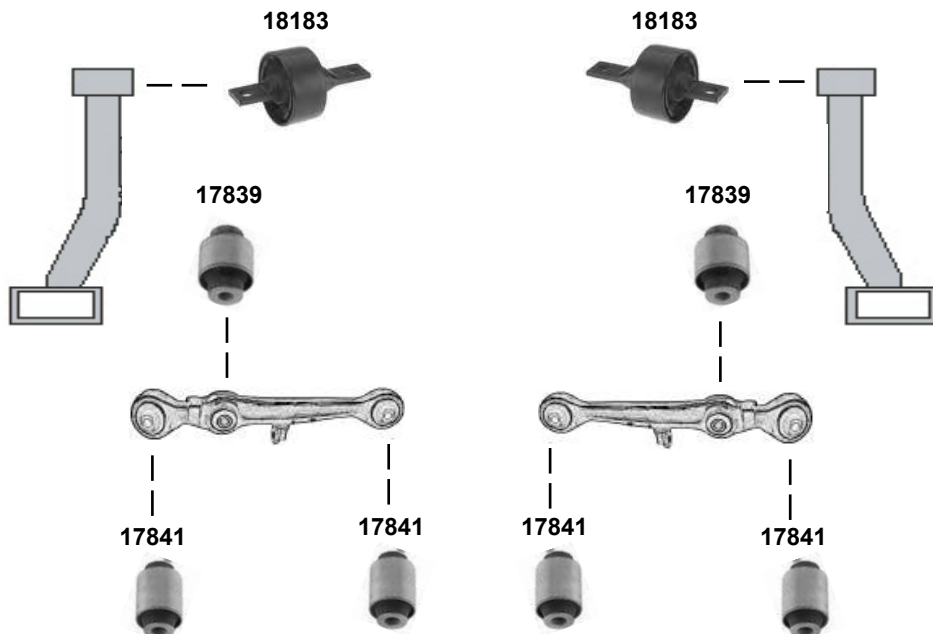

Ref. - No.

17111	51631-SB0-004 S1
17837	51810-SH3-004
17839	52622-SH3-010
17841	52365-SH3-000
18183	52385-SR3-000
19729	51392-SR3-024

Rep. Satz Federbeinstützlager / rep. kit suspension strut mount
Querlenkerlager / control arm mount
Querlenkerlager / control arm mount
Querlenkerlager / control arm mount
Querlenkerlager / control arm mount
Querlenkerlager / control arm mount

Ø A 40
Ø A 37
Ø A 31
Ø A 80