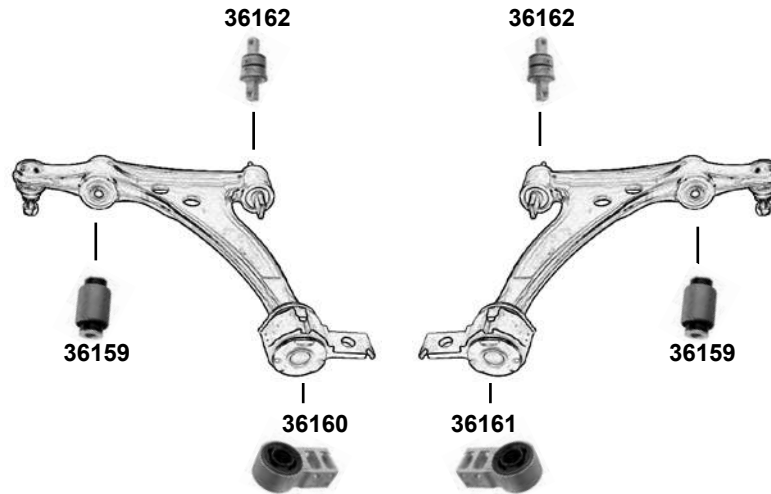

159 (BM 939)
(2005 → 2011)

	Ref. - No.			
29399	50704361	ProKit Verbindungsstange / connecting rod		L 102
29400	50704362	ProKit Verbindungsstange / connecting rod		L 102
36159	51842925 S2	Querlenkerlager / control arm mounting		
36160	50708721	Querlenkerlager / control arm mounting		
36161	50708722	Querlenkerlager / control arm mounting		
36162	51842925 S1	Querlenkerlager / control arm mounting