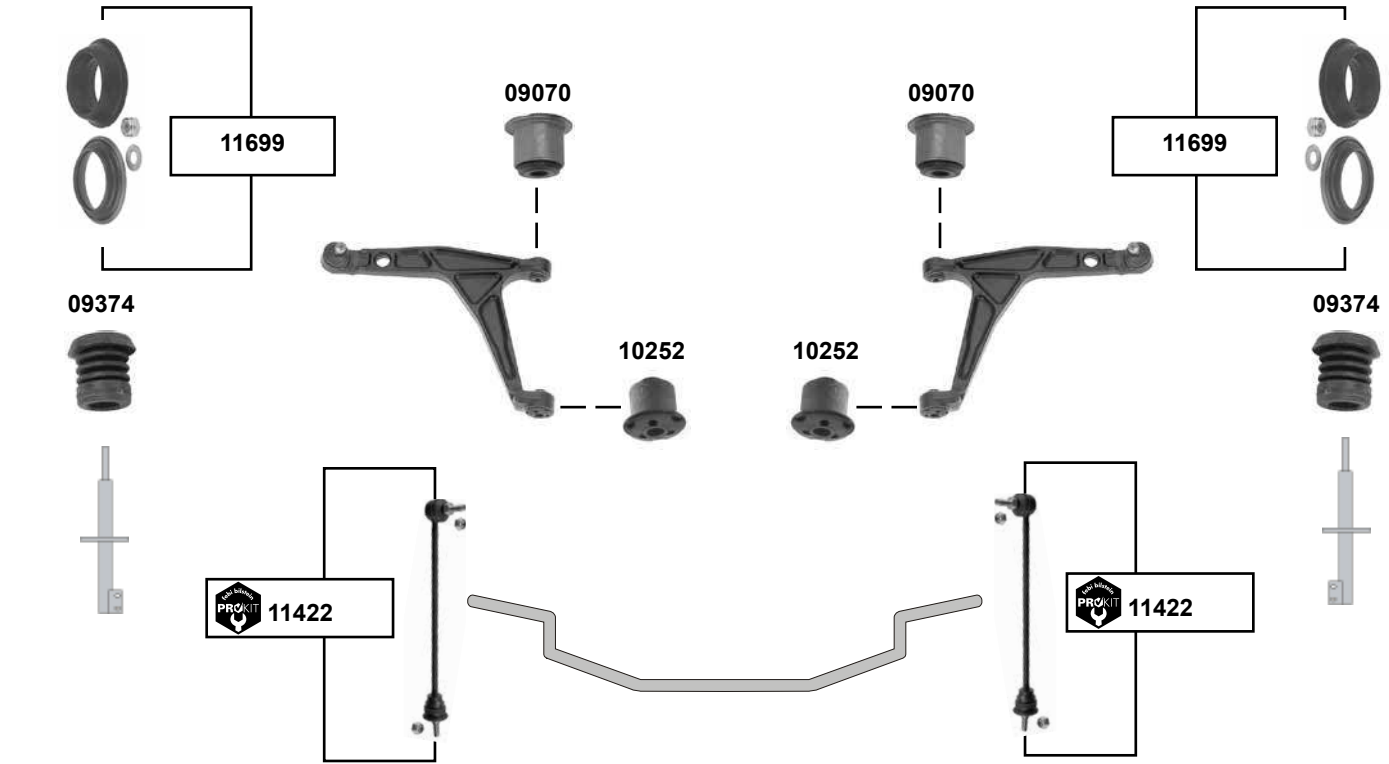

205
(1983 → 1998)

Rallye / GTI
Turbo - Diesel

(1) Vergaser Diesel
(ex.) 1.3 Rallye (TU24)
man. / 1.8 TD (TUD7T)

Ref. - No.

Part No.	Ref. - No.	Description	Notes	Dimensions
09070	3523.31	Querlenkerlager / control arm mount		10x28/38x34
09374	5033.23	Anschlagpuffer, Stoßdämpfer / buffer, shock absorber	(1)	H 57
10252	3523.23	Querlenkerlager / control arm mount		12x31/42x38
11422	5087.32	ProKit Verbindungsstange / connecting rod		
11699	5035.18 SK	Rep. Satz Federbeinstützlager / rep. kit suspension strut mount		
12051	5131.43	Achskörperlager, Hinterachse / crossmember bush, rear axle	(ex.) GTI