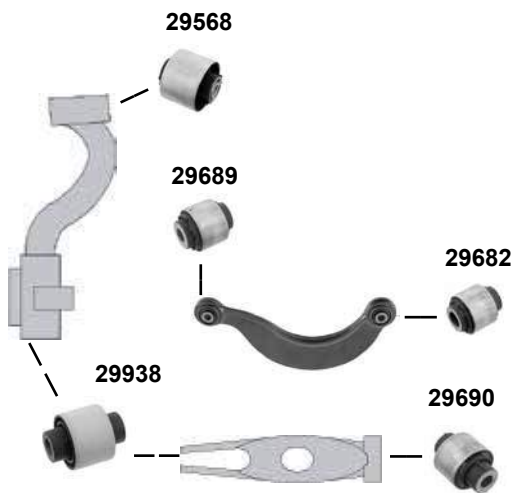

TT (8J) (2007 →)