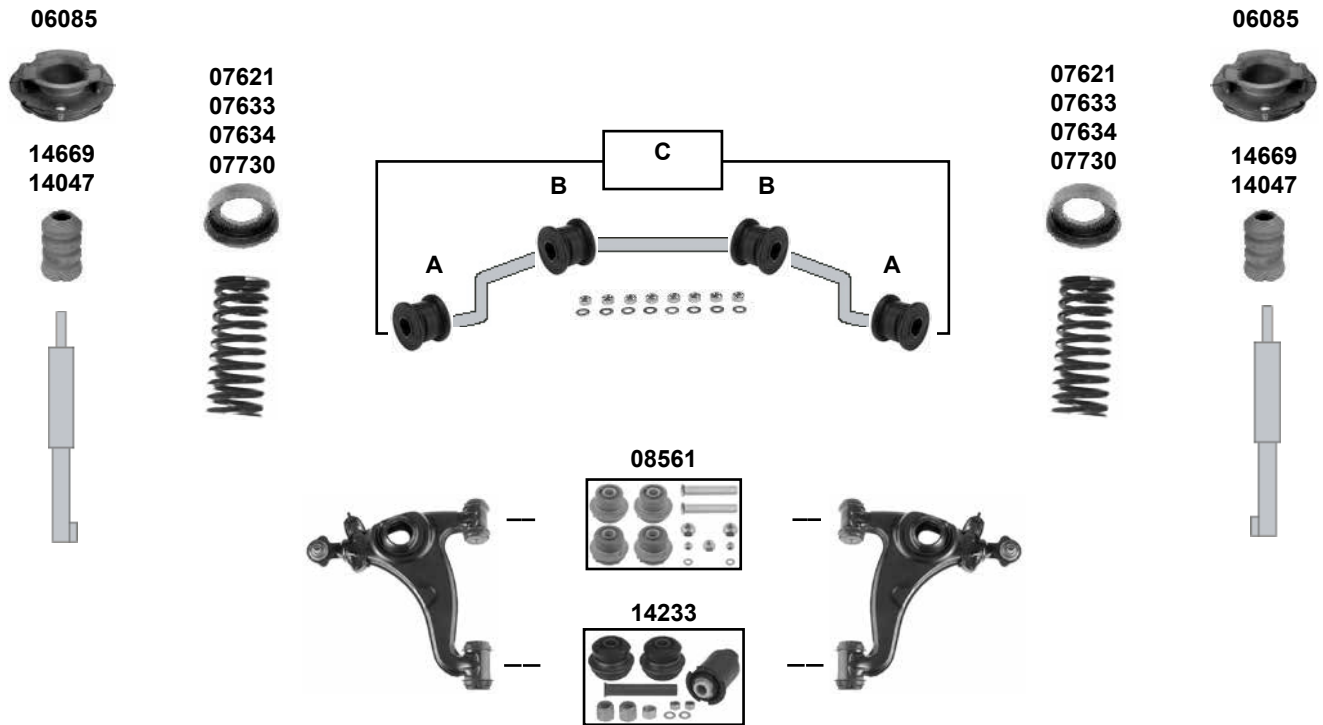

190 (BM 201)
(1983 → 1992)

190 E 2.3 → 190 E 2.6

190 D 2.5 Turbo
(ex.) **Sport**

Stabilisatorlager / stabilizer mount

	A	B	C	
190 E 2.3	14948	14948	17101	(1) (ch.) → A 675431 / F 920107
190 E 2.6	14942	17680	-	
190 D 2.5 Turbo	14948	14944	17100	(2) (ch.) 675432 / F 920108 →

Ref. - No.

Ref. - No.	Description	Notes	Dimensions
06085	Federbeinstützlager / suspension strut mount		
07621	Federunterlage, Schraubenfeder / spring seat, coil spring		H 18
07633	Federunterlage, Schraubenfeder / spring seat, coil spring		H 13
07634	Federunterlage, Schraubenfeder / spring seat, coil spring		H 8
07730	Federunterlage, Schraubenfeder / spring seat, coil spring		H 23
08561	Rep. Satz Querlenker / rep. kit control arm	(1)	
14047	Anschlagpuffer, Stoßdämpfer / buffer, shock absorber	HD	
14233	Rep. Satz Querlenker / rep. kit control arm	(2)	
14669	Anschlagpuffer, Stoßdämpfer / buffer, shock absorber	(ex.) HD	
14942	Stabilisatorlager / stabilizer mount		Ø | 18
14944	Stabilisatorlager / stabilizer mount		Ø | 24
14948	Stabilisatorlager / stabilizer mount		Ø | 23
17100	Rep. Satz Stabilisatorlager / rep. kit stabilizer mount		
17101	Rep. Satz Stabilisatorlager / rep. kit stabilizer mount		
17680	Stabilisatorlager / stabilizer mount		Ø | 25