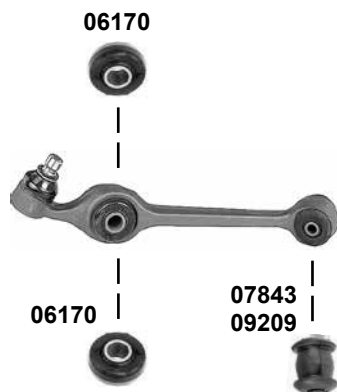

Escort 81
(08/80 → 12/85)

	Ref. - No.			
06170	1 652 910	Querlenkerlager / control arm mount		46x16,5x20
07843	1 619 120	Querlenkerlager / control arm mount	→ 05/83	10x32x51
09209	6 087 890	Querlenkerlager / control arm mount	05/83 →	10x32/38x51
09496	6 150 277	Federbeinstützlager / suspension strut mount		Ø | 12,15
12448	6 150 276	Kugellager / ball bearing		
12449	6 150 277 S1	Rep. Satz Federbeinstützlager / rep. kit suspension strut mount	Modell 12/84 →	
12452	6 150 277 S2	Rep. Satz Federbeinstützlager / rep. kit suspension strut mount	Modell → 11/84