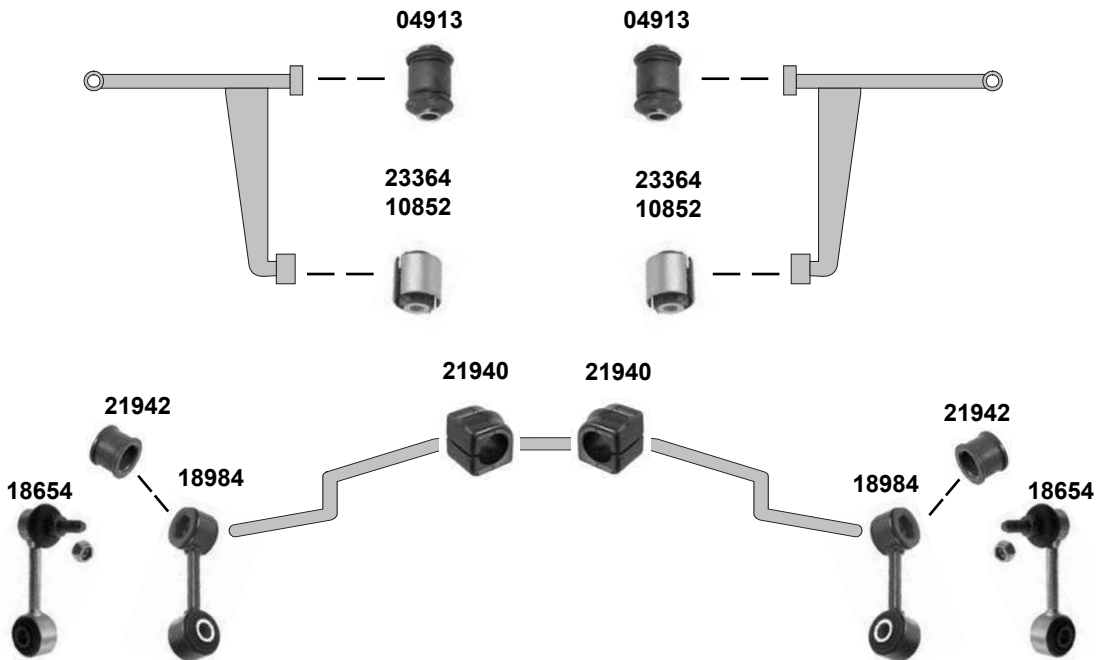

12x43,5x85
26x66x39,5
12x47x75

Transporter T4 (70) (1991 → 1995)

(ch.) → 70-S-002 791

oben / upper

unten / lower

Ref. - No.

Ref. - No.	Description	Notes	Dimensions
02395	Querlenkerlager / control arm mount		12x39x60
04913	Querlenkerlager / control arm mount		14x35x60
05027	Querlenkerlager / control arm mount		12x35x60
10852	Querlenkerlager / control arm mount	OLD	14x50x60
18654	Verbindungsstange / connecting rod		Ø I 27
18866	Anschlagpuffer für Querlenker / buffer for control arm		
18984	Verbindungsstange / connecting rod	(ex.) Ø Stabi 27	
21940	Stabilisatorlager / stabilizer mount		Ø I 23
21942	Gummilager / rubber mount		
23364	Querlenkerlager / control arm mount	NEW	14x50x60