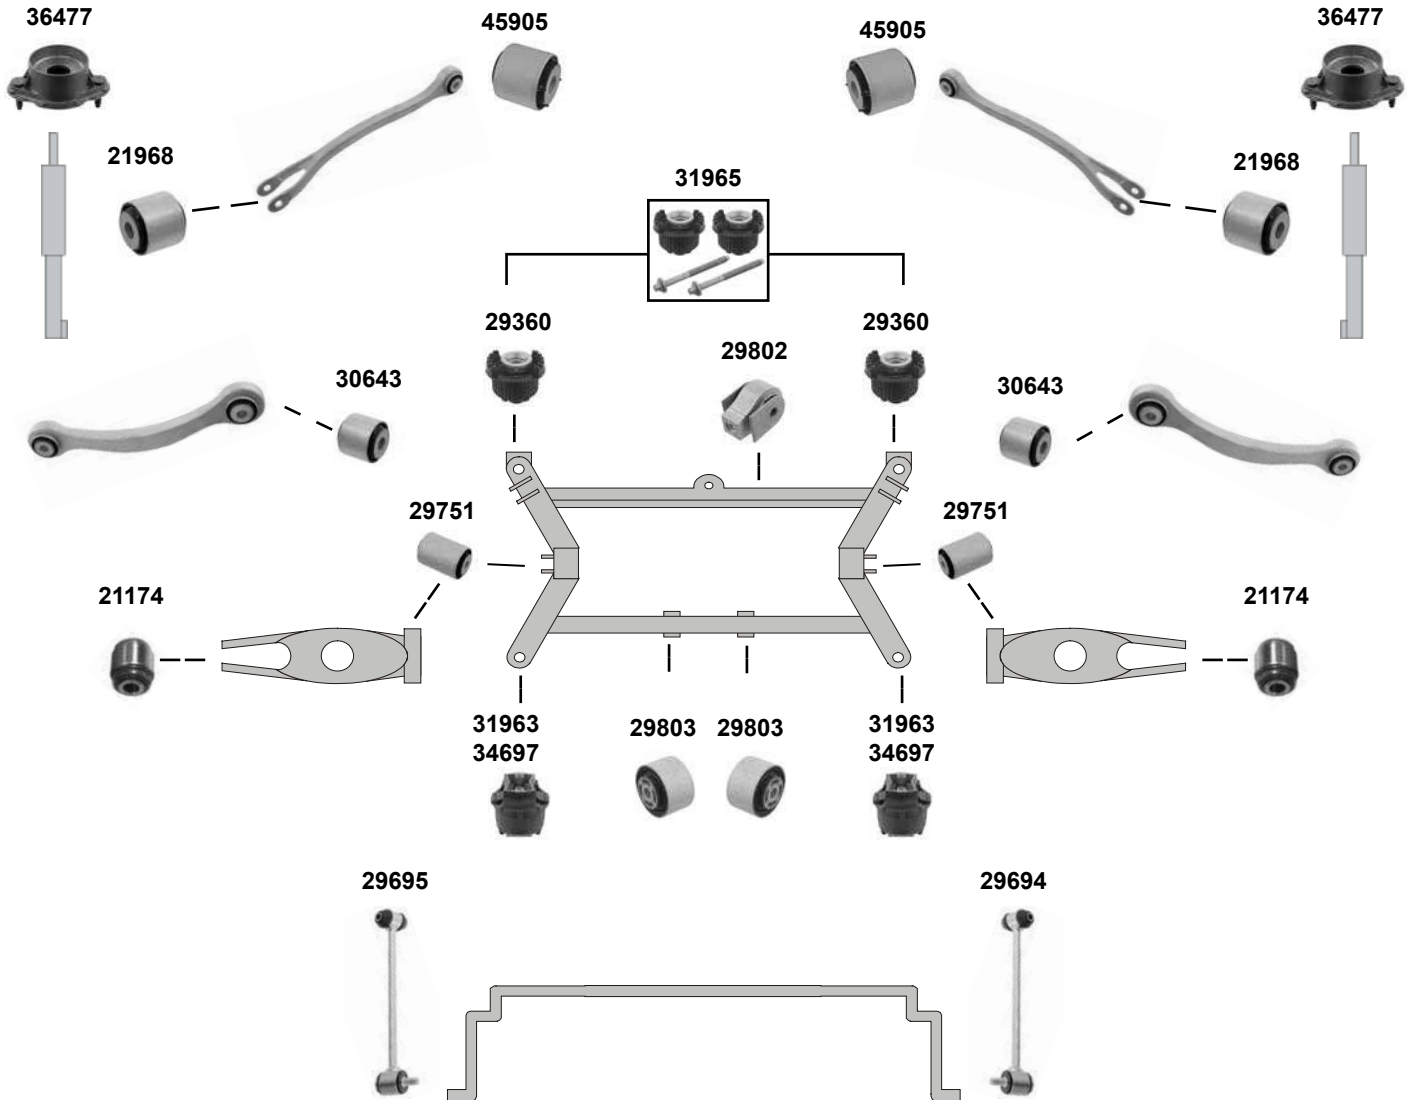

CLS (BM 218) (2011 →)

(1) wahlweise / optional 221 352 01 27

Ref. - No.

Ref. - No.	Description	Notes	Dimensions
21174	Gelenk für Radlagergehäuse / joint for wheel bearing housing	(1)	
21968	Gummilager / rubber mount wheel bearing house		
29360	Achskörperlager, Hinterachse / crossmember bush, rear axle		
29694	Verbindungsstange / connecting rod		L 260,8
29695	Verbindungsstange / connecting rod		L 260,8
29751	Querlenkerlager / control arm mount		Ø A 51,4
29802	Differentiallagerung vorne / differential bearing front		L 92,60
29803	Differentiallagerung hinten / differential bearing rear		74,3x50,9
30643	Gummilager für Zugstrebe / rubber mount for tension rod		Ø A51,4
31963	Achskörperlager, Hinterachse / crossmember bush, rear axle	(ex.) 375, 975	Ø A 106/89
31965	Rep. Satz Hinterachskörper / rep. kit rear subframe		
34697	Achskörperlager, Hinterachse / crossmember bush, rear axle		Ø A 106/93
36477	Federbeinstützlager / suspension strut mount		
45905	Querlenkerlager / control arm mount