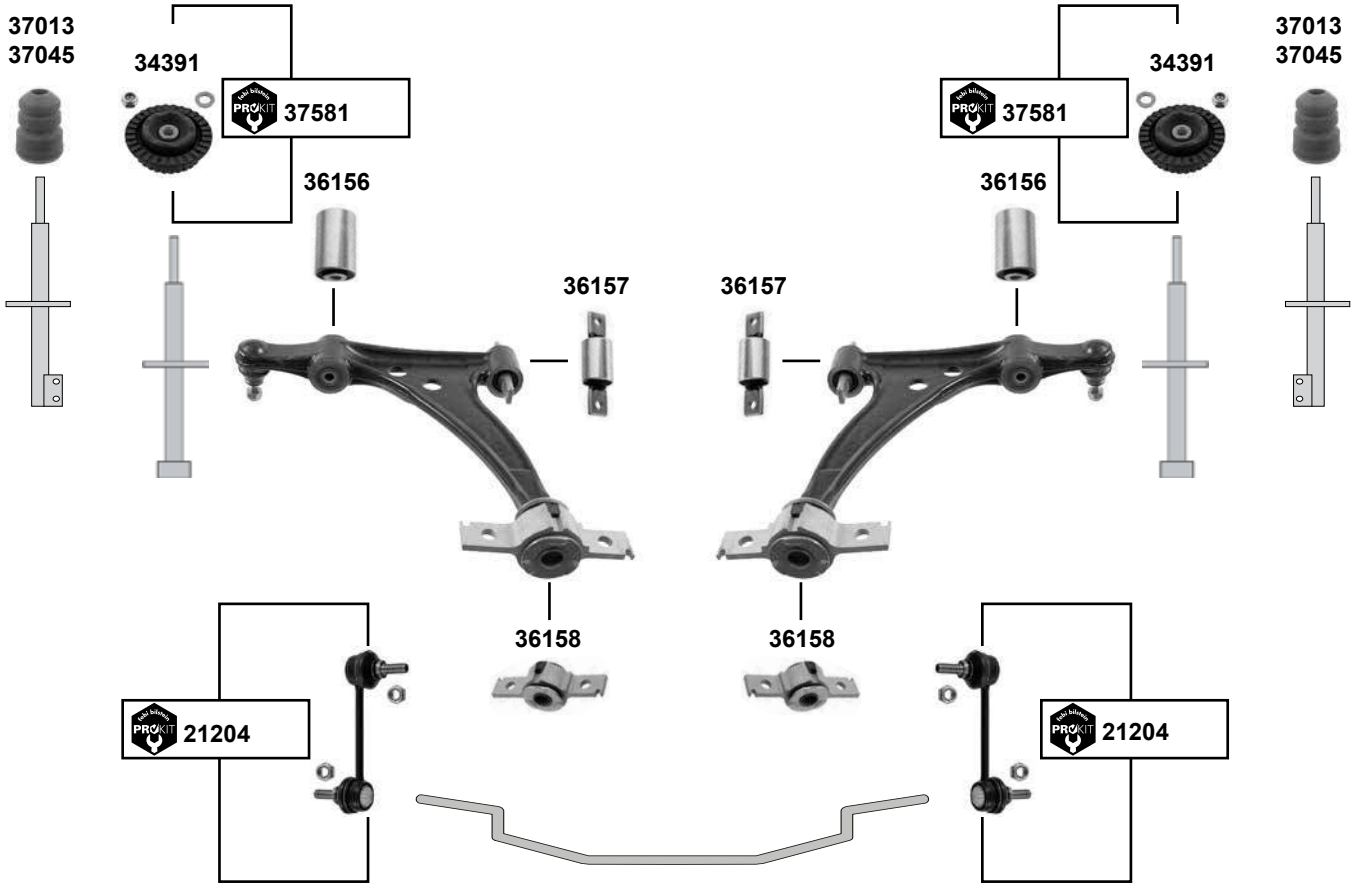

166 (BM 936) (1998 → 2007)

(1) → 07 / (mot.) 2,0 V6 / 2,4 JTD 110KW / 3,0 V6 / Sport

Ref. - No.

Ref. - No.	Description	Notes	Dimensions
21204	60630757 ProKit Verbindungsstange / connecting rod		
21205	60628255 ProKit Verbindungsstange hinten / connecting rod rear		L 95
21206	60628284 ProKit Verbindungsstange hinten / connecting rod rear		L 95
34391	60625002 Federbeinstützlager / suspension strut mount	→ 07	
36156	60695895 S1 Querlenkerlager / control arm mounting		Ø I 12 / A 42
36157	60695895 S2 Querlenkerlager / control arm mounting		Ø I 10 / A 39
36158	60695895 S3 Querlenkerlager / control arm mounting		Ø I 20 / A 62
37013	60662611 Anschlagpuffer für Stoßdämpfer / buffer for shock absorber	(1)	H 70
37045	60627304 Anschlagpuffer für Stoßdämpfer / buffer for shock absorber		
37581	60625002 S1 ProKit Federbeinstützlager / suspension strut mount	→ 07