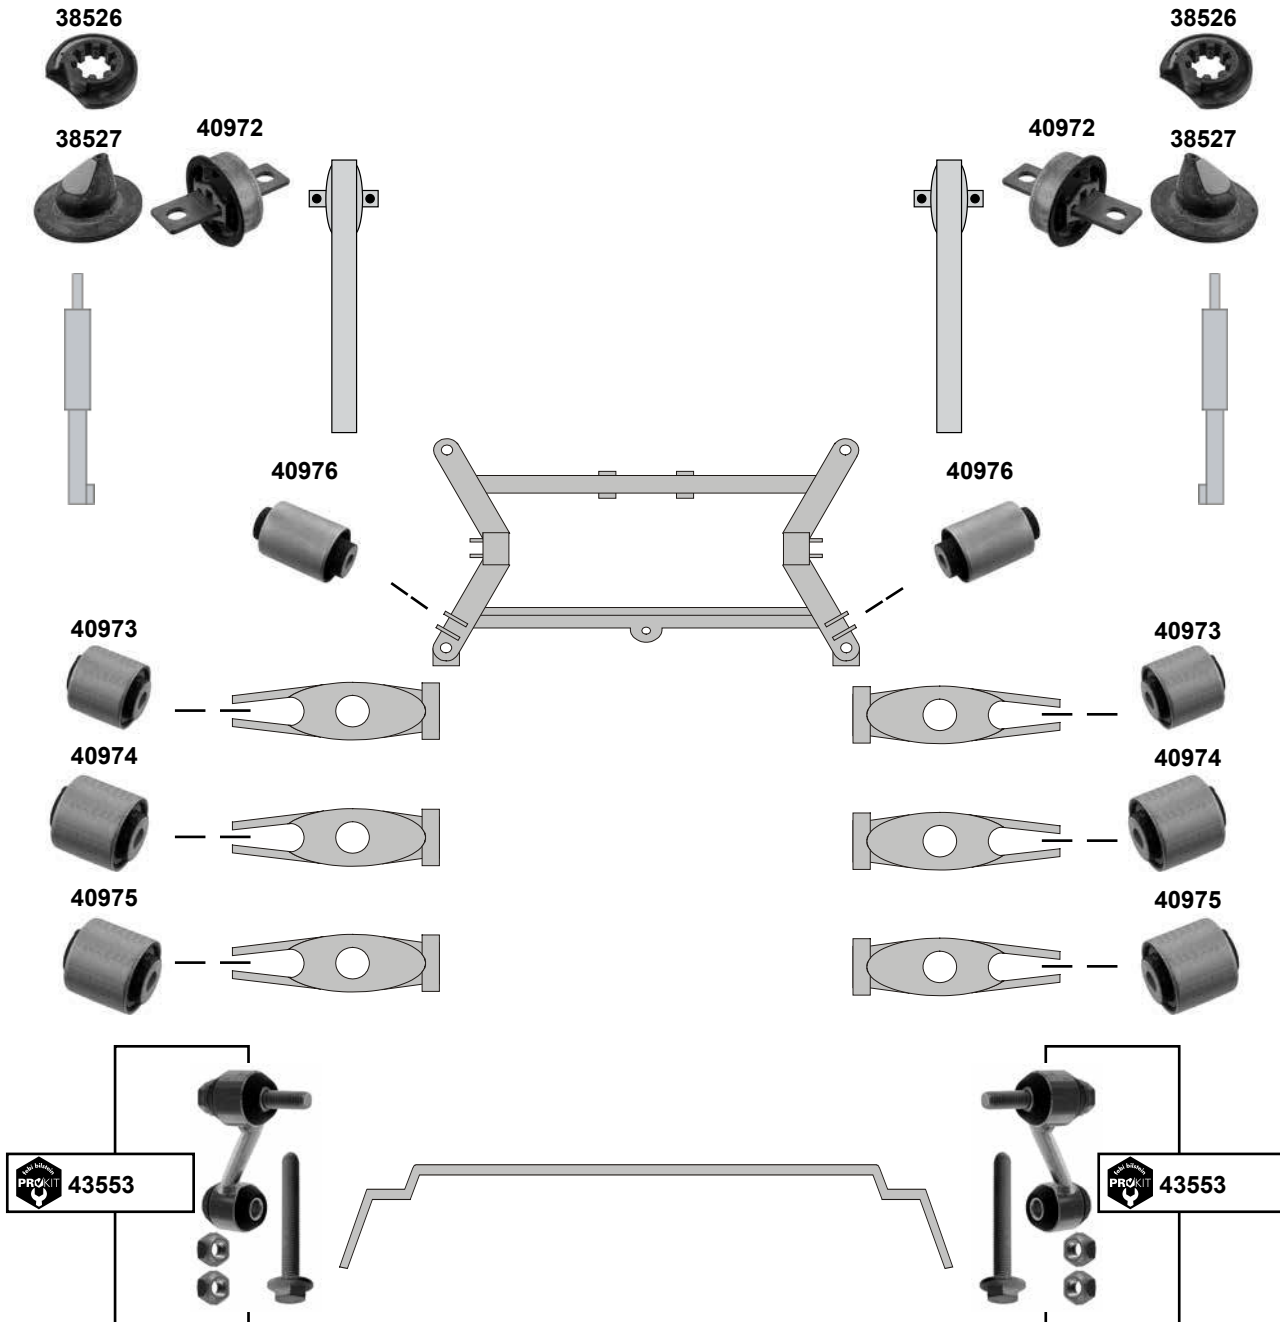

B-Klasse (BM 242 / 246) (2011 →)

- (1) **BM 242 alle / all // BM 246 (ch.)** J 001202 → / (ch.) N 000001 →
- (2) **BM 242 B 200 // BM 246 B 180/CDI, 200/CDI, 220CDI, 220 4-Matic, 250, B 160CDI (ch.)** → J 000000 (ex.) Sport

	Ref. - No.			
38526	246 325 06 84	Federunterlage / spring seat	(1)	L141 ØA 82 Ø12 ØA 45 Ø12 ØA 45 Ø12 ØA 45 Ø12 ØA 45
38527	246 325 08 84	Federunterlage / spring seat		
40972	246 353 00 43	Achskörperlager / axle beam mount		
40973	246 352 01 65	Querlenkerlager / control arm mount		
40974	246 352 02 65	Querlenkerlager / control arm mount		
40975	204 353 01 43	Querlenkerlager / control arm mount		
40976	246 352 01 00	Querlenkerlager / control arm mount	(2)	
43553	246 320 04 89 S1	ProKit Verbindungsstange / connecting rod