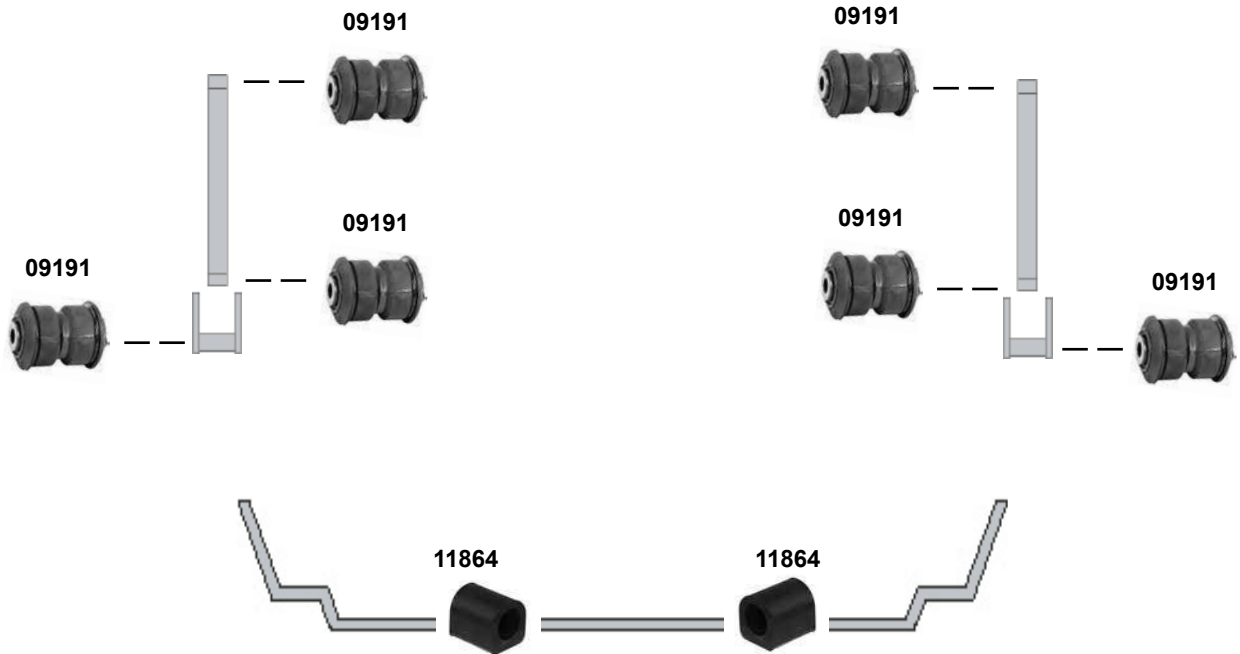

LT 46 (1997 → 2007)

Ref. - No.

09191
11864
17114
17115
18299
18874

2D0 511 171 B
2D0 511 413 A
2D0 411 051 S1
2D0 411 052 S1
2D0 411 041 A
2D0 411 041 B

Blattfederlager / leaf-spring bearing
Stabilisatorlager / stabilizer mount
Verbindungsstange / connecting rod
Verbindungsstange / connecting rod
Stabilisatorlager / stabilizer mount
Stabilisatorlager / stabilizer mount

12x50x80
Ø | 23
Ø | 13,5
Ø | 25