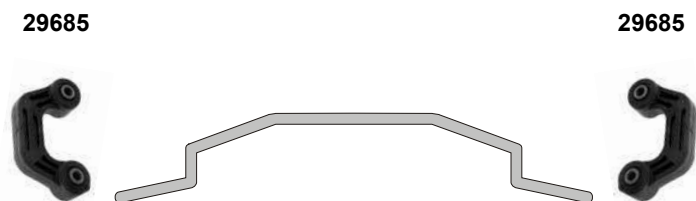

Legacy II (B11)
(1993 → 1998)

Ref. - No.

29375	20201AA000
29685	20481AA001
29686	20420AA004

Querlenkerlager / control arm mount
Verbindungsstange / connecting rod
Verbindungsstange / connecting rod

Ø A 38
L 100
L 67