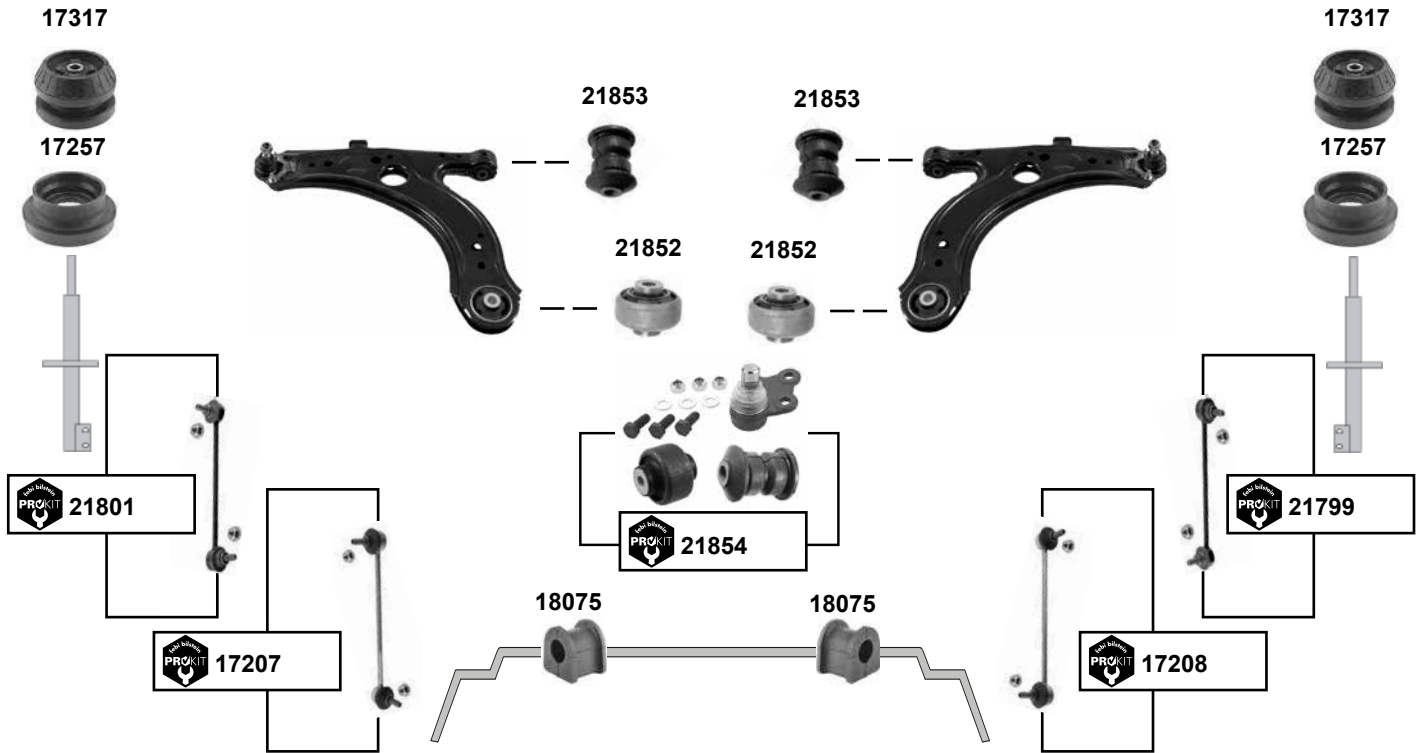

Vito / V-Klasse (BM 638) (1995 → 2006)

	Ref. - No.			
17207	638 323 02 68	ProKit Verbindungsstange / connecting rod	(ex.) CDI	
17208	638 323 03 68	ProKit Verbindungsstange / connecting rod	(ex.) CDI	
17257	638 981 01 20	Kugellager / ball bearing		36x106x44
17317	638 323 04 20	Federbeinstützlager / suspension strut mount		
18075	638 323 02 85	Stabilisatorlager / stabilizer mount		
18165	638 326 01 16	Verbindungsstange / connecting rod		
19478	638 352 06 50	Querlenkerlager / control arm mount	(ch.) 021235 →	
21799	638 323 05 68	ProKit Verbindungsstange / connecting rod	CDI	
21801	638 323 04 68	ProKit Verbindungsstange / connecting rod	CDI	
21852	638 333 08 14	Querlenkerlager / control arm mount		
21853	638 333 00 14	Querlenkerlager / control arm mount		
21854	638 333 08 14 S1	ProKit Querlenkerlager / control arm mount