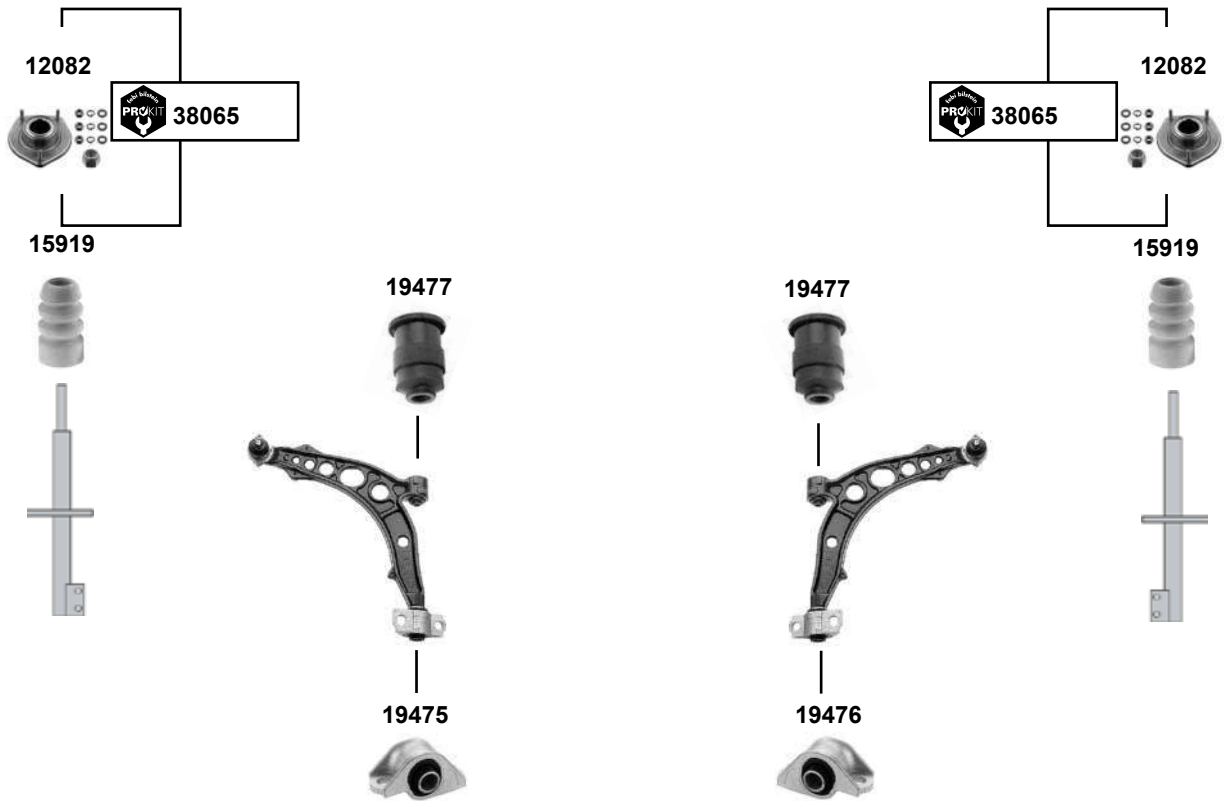

Punto 1 (BM 176) (1993 → 1999)

Ref. - No.

12082	7775940	Federbeinstützlager / suspension strut mount		
12244	46476755	Achskörperlager, Hinterachse / crossmember bush, rear axle		16 x 72 x 29
15919	7762158	Anschlagpuffer, Stoßdämpfer / buffer, shock absorber		
19475	46430002 S	Querlenkerlager links / control arm mount left	(ex.) 1,4 GT /1,7 TD	
19476	46430003 S	Querlenkerlager rechts / control arm mount right	(ex.) 1,4 GT	
19477	46430002 S1	Querlenkerlager / control arm mount	(ex.) 1,4 GT	
24687	7719062 S1	Montagesatz / mounting kit	(ex.) 1,4 GT	M14x1,5
38065	7775940 S1	ProKit Federbeinstützlagersatz / suspension strut mounting		
39286	7599485	Anschlagpuffer, Stoßdämpfer / buffer, shock absorber		

BM 176 / BM 176 C