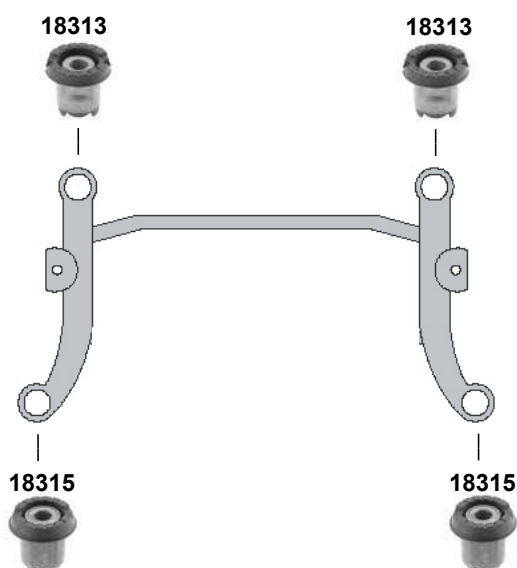

passend für / to fit

PEUGEOT

**Car
Division**

206 CC / SW
(2002 → 2007)

Ref. - No.

18313 5131.93
18315 5131.94

Achskörperlager, Hinterachse / crossmember bush, rear axle
Achskörperlager, Hinterachse / crossmember bush, rear axle