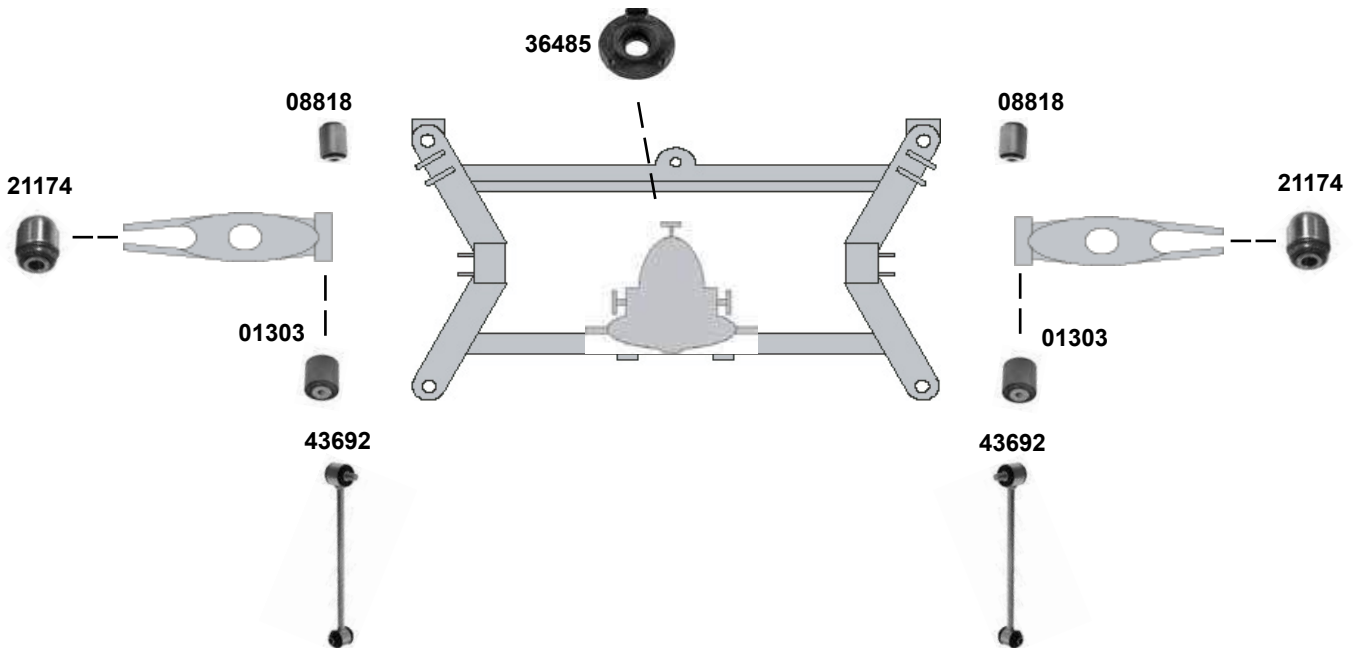

unten / lower

(1) wahlweise / optional 124 352 43 65

Ref. - No.

01303	202 352 01 65	Querlenkerlager / control arm mount		
08818	201 352 88 65	Schubstrebenlager / leading arm bush	(1)	
12399	129 351 21 42	Achsgehäuselager / axle housing bearing		
21174	204 352 00 27	Gelenk für Radlagergehäuse / joint for wheel bearing housing	ww 221 352 01 27	
36485	210 351 18 42	Differentiallagerung / differential bearing front		
36486	210 351 19 42	Differentiallagerung / differential bearing front		
43692	172 320 00 89	Verbindungsstange / connecting rod