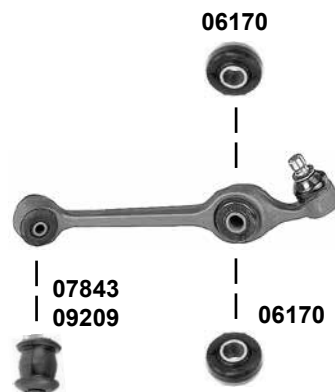

Escort 81
(08/80 → 12/85)

	Ref. - No.			
06170	1 652 910	Querlenkerlager / control arm mount		46x16,5x20
07843	1 619 120	Querlenkerlager / control arm mount	→ 05/83	10x32x51
09209	6 087 890	Querlenkerlager / control arm mount	05/83 →	10x32/38x51
09496	6 150 277	Federbeinstützlager / suspension strut mount		Ø | 12,15
12448	6 150 276	Kugellager / ball bearing		
12449	6 150 277 S1	Rep. Satz Federbeinstützlager / rep. kit suspension strut mount	Modell 12/84 →	
12452	6 150 277 S2	Rep. Satz Federbeinstützlager / rep. kit suspension strut mount	Modell → 11/84