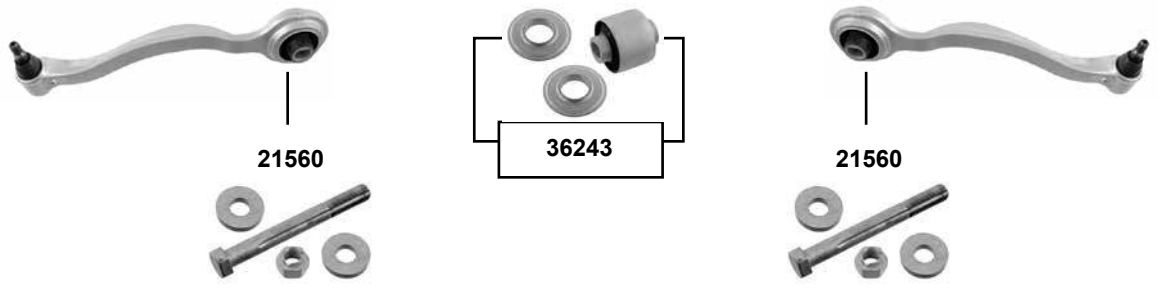

CL (BM 215)
(1999 → 2005)

	Ref. - No.			
21560	000 330 00 18	Rep. Satz Exzenterbolzen / rep kit eccentric bolt		
28488	220 333 31 14	Querlenkerlager / control arm mount		
36243	220 330 91 07	Rep. Satz Querlenkerlager / rep. kit control arm mount		
36260	220 330 91 07 S2	Rep. Satz Querlenkerlager / rep. kit control arm mount