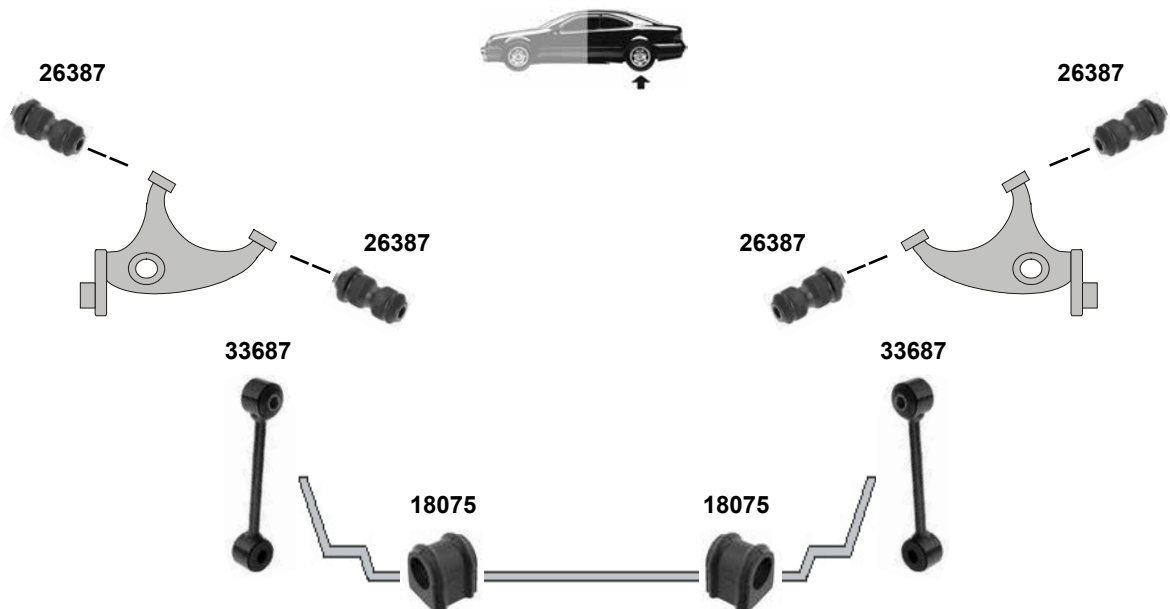

Vito / Viano (BM 639) (2003 →)

(1) Kasten / Kombi / Luxuskombi // wahlweise / optional 639 326 06 16

Ref. - No.

18075 638 323 02 85
21853 638 333 00 14
24575 639 320 01 89
24577 639 320 00 89
26387 639 353 00 50
33687 639 326 02 16

Stabilisatorlager / stabilizer mount
Querlenkerlager / control arm mount
ProKit Verbindungsstange links / connecting rod left
ProKit Verbindungsstange rechts / connecting rod right
Schräglenkerlager / rubber mount for semi-trailing arms
Verbindungsstange / connecting rod

(ch.) → 007991

Ø | 24

(1)