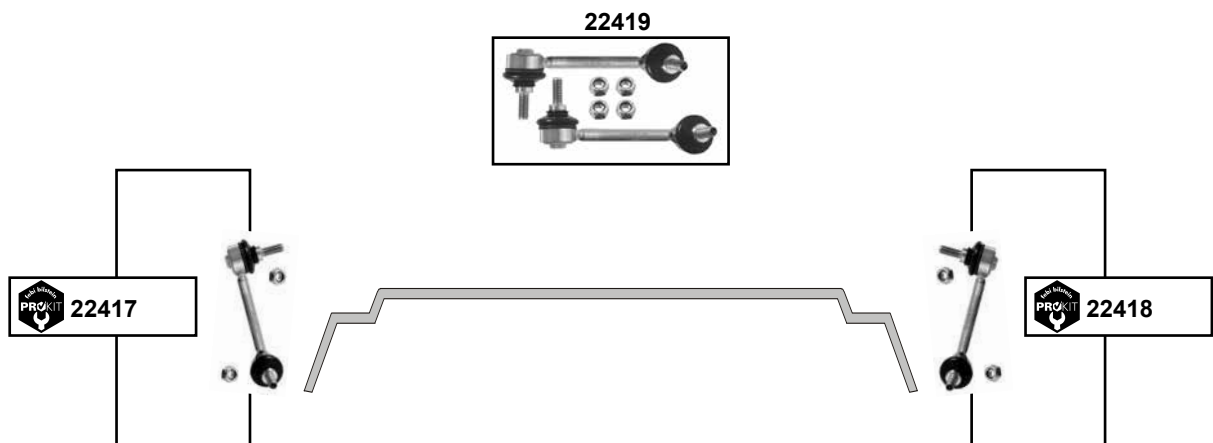

Sprinter I (BM 905) (2001 → 2006)

Ref. - No.

10873	05118722AA	Federbeinstützlager unten / suspension strut mount	(mot.) EX8, EX9
10874	05118718AA	Federbeinstützlager oben / suspension strut mount	(mot.) EX8, EX9
10875	901 323 00 85 S	Rep. Satz Federbeinstützlager / rep. kit suspension strut mount	= 10873 + 10874
22417	905 320 04 89	ProKit Verbindungsstange / connecting rod	616 CDI
22418	905 320 05 89	ProKit Verbindungsstange / connecting rod	616 CDI
22419	905 320 05 89 S	Verbindungsstangesatz / connecting rod set	616 CDI