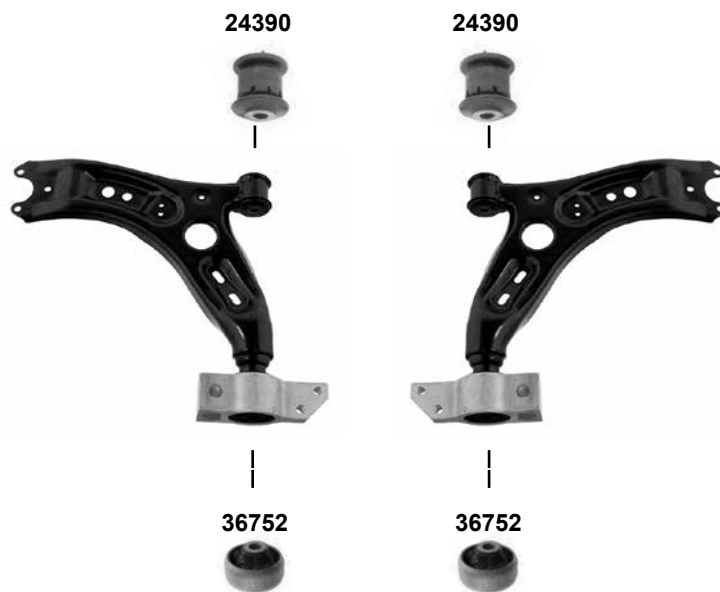

passend für / to fit

VOLKSWAGEN

Car
Division

Passat 6 (A32)
(2011 →)

(1) Gummimetalllager / rubber metal mount

Ref. - No.

24390 1K0 407 182
36752 1K0 407 183 P

Querlenkerlager / control arm mount
Querlenkerlager / control arm mount

(1)

Ø A40 H54
Ø I 13