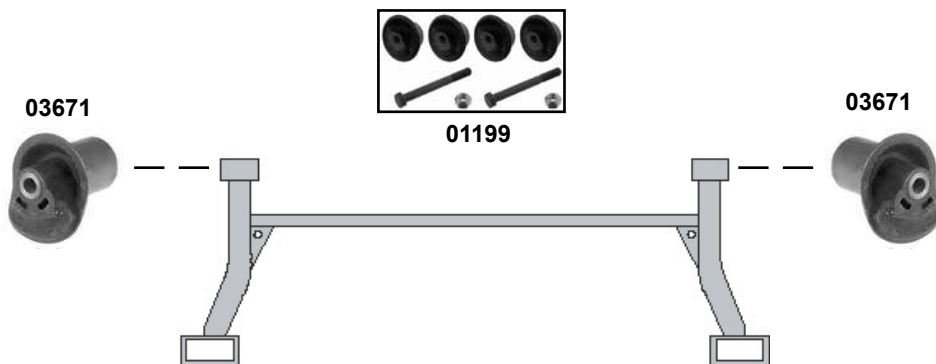

Golf 2 (1984 → 1992)

Ref. - No.

01199	191 501 541 S1	Achskörperlagersatz / axle beam mounting kit	
01525	191 512 131 B	Anschlagpuffer, Stoßdämpfer / buffer, shock absorber	H 146
03671	191 501 541	Hinterachslager / rear axle mount	12x44,5x90
06985	191 513 425	Schutzkappe, Stoßdämpfer / protective cap, shock absorber	H 90
07003	191 512 131 B S1	Rep. Satz Anschlagpuffer / rep. kit buffer	
14954	191 512 333	Federbeinstützlager / suspension strut mount	
14956	191 512 335	Federbeinstützlager / suspension strut mount	
14958	191 512 333 S1	Rep. Satz Federbeinstützlager / rep. kit suspension strut mount	
14960	191 512 131 B S2	Rep. Satz Anschlagpuffer / rep. kit buffer