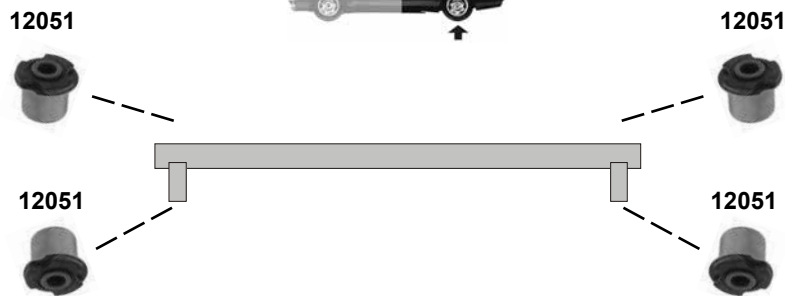

205
(1983 → 1998)

Rallye / GTI
Turbo - Diesel

(1) Vergaser Diesel
(ex.) 1.3 Rallye (TU24)
man. / 1.8 TD (TUD7T)

Ref. - No.

Part No.	Ref. - No.	Description	Notes	Dimensions
09070	3523.31	Querlenkerlager / control arm mount		10x28/38x34
09374	5033.23	Anschlagpuffer, Stoßdämpfer / buffer, shock absorber	(1)	H 57
10252	3523.23	Querlenkerlager / control arm mount		12x31/42x38
11422	5087.32	ProKit Verbindungsstange / connecting rod		
11699	5035.18 SK	Rep. Satz Federbeinstützlager / rep. kit suspension strut mount		
12051	5131.43	Achskörperlager, Hinterachse / crossmember bush, rear axle	(ex.) GTI