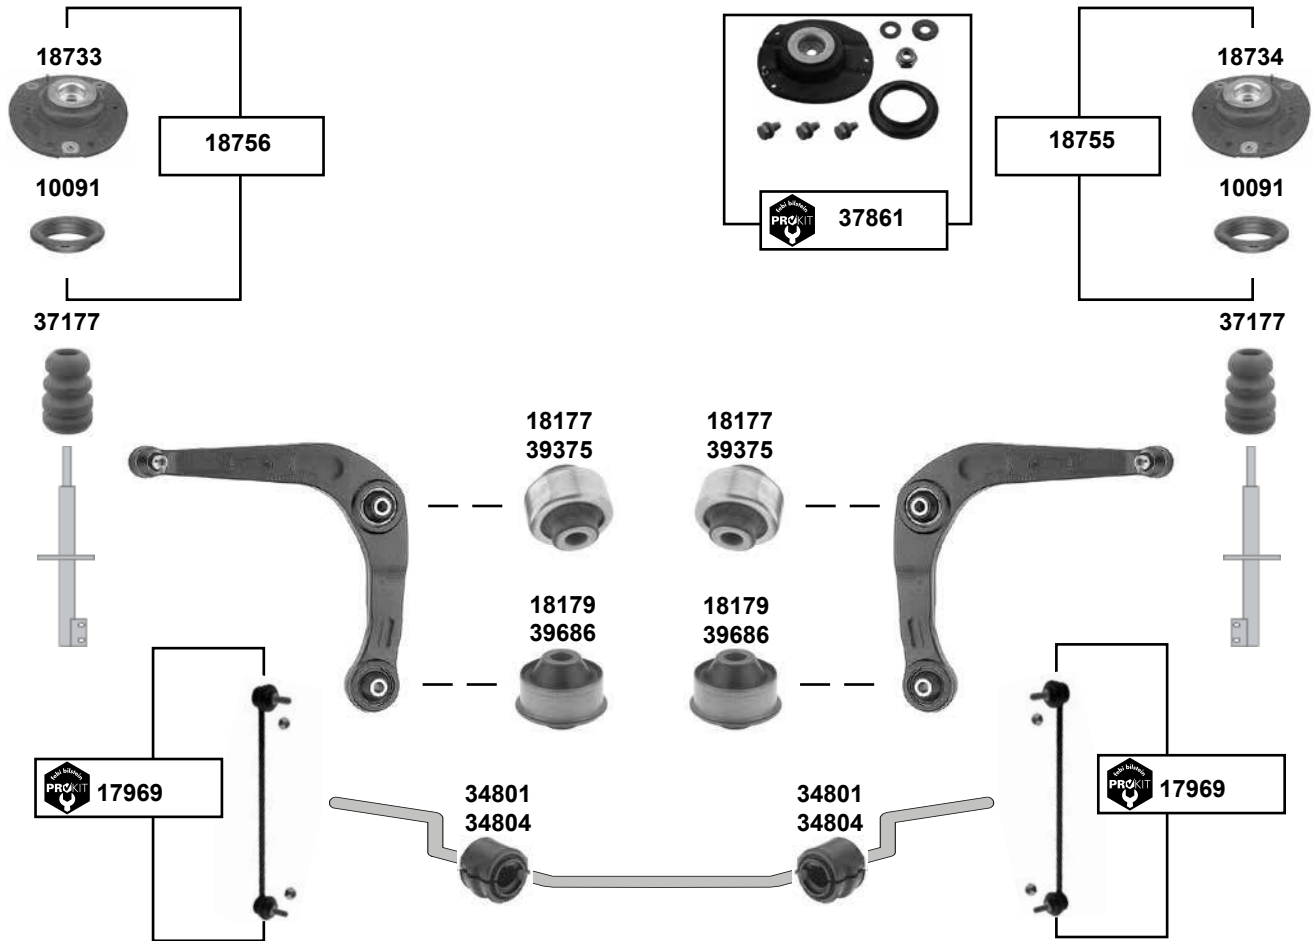

206 CC
(2002 → 2007)

(1) (mot.) 1,6 (TU5JP4) / 2,0 (EW10J4) → O 10555

(2) (mot.) 1,6 (DV6TED4) / 2,0 (EW10J4) O 10556 →

(3) (mot.) EW10J4, TU3AF, TU3A, DV4TD, DV6TED4, DW10TD, TU5JP4, TU3JP, TU1JP

(4) (mot.) EW10J4 / DV6TED4 // TU5JP4 BVM O 09440 →

(5) (mot.) EW10J4 → O 09440

Ref. - No.

Ref. - No.	Description	Notes	Dimensions
10091	5035.27 Kugellager / ball bearing		Ø A 72/100
17969	5087.74 ProKit Verbindungsstange / connecting rod		L 335
18177	3523.76 Querlenkerlager / control arm mount		14x55x50,5
18179	3523.77 Querlenkerlager / control arm mount		14x55,4x48,8
18733	5038.C5 Federbeinstützlager / suspension strut mount		
18734	5038.C6 Federbeinstützlager / suspension strut mount		
18755	5038.40 S1 Rep. Satz Federbeinstützlager / rep. kit suspension strut mount		
18756	5038.54 S1 Rep. Satz Federbeinstützlager / rep. kit suspension strut mount		
34801	5094.82 Stabilisatorlager / stabilizer mount	(1)	Ø I 20
34804	5094.95 Stabilisatorlager / stabilizer mount	(2)	Ø I 21
37177	5033.60 Anschlagpuffer, Stoßdämpfer / buffer, shock absorber	(3)	L 80
37861	5031.A1 ProKit Federbeinstützlagersatz / suspension strut mounting kit		
39375	3523.AS Querlenkerlager / control arm mount	(5)	ØI 14,1 A 55,3
39686	3523.80 Querlenkerlager / control arm mount	(4)	ØI 14,3 A 55,5