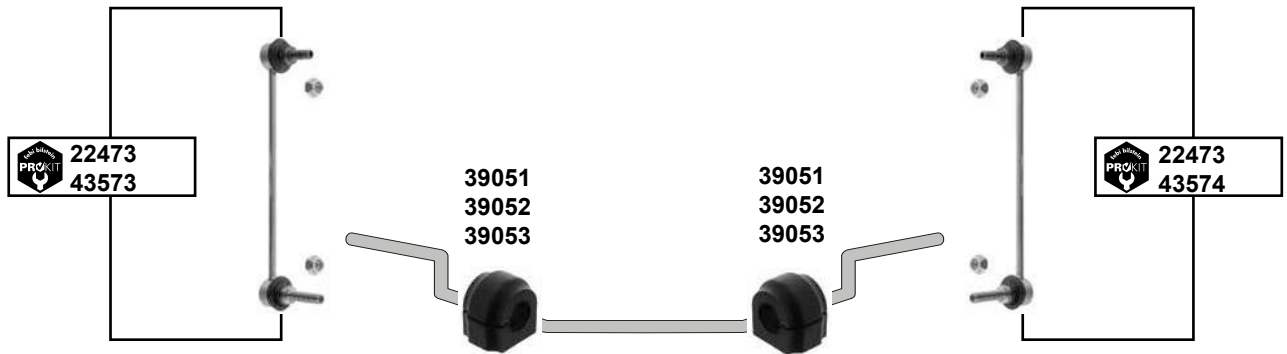

MINI II (R50/R54/R53)
(2001 → 2009)

- (1) (ex.) R60 Countryman
- (2) R56 Coupe / R56 LCI Coupe / R58 Coupe:
  nur mit sportlicher Fahrwerksabstimmung, nur JCW Sportfahrwerk /
  only with sports chassis set-up, only JCW sportchassis
- (3) R50 Coupe: One 1.4 d/i, 1.6 mit sportlicher Fahrwerksabstimmung / with sports chassis set-up
  R50/R52/R55/R56/R56LCI/R57/R57LCI/R58/R59/R60:
  (ex.) sportliche Fahrwerksabstimmung / sports chassis set-up
- (4) R 50 Coupe: Cooper: nur sportliche Fahrwerksabstimmung Plus / only sports chassis set-up plus
  R 52 Cabrio: alle/all: nur sportliche Fahrwerksabstimmung / only sports chassis set-up
  R 53 Coupe: alle/all: alle/all
  R 55 Clubman: Cooper S JCW, One: alle/ all
  R 55 Clubman: Cooper, Cooper D: 11/07 → nur sportliche Fahrwerksabstimmung / only sports chassis set-up
  R 55 Clubman: Cooper S: (ex.) sportliche Fahrwerksabstimmung / sports chassis set-up / 11/07 → sportliche
  Fahrwerksabstimmung / sports chassis set-up
  R 55 LCI Clubman: Cooper S JCW, Cooper D 1.6 / 2.0, Cooper S / SD, One D: alle/all
  R 55 LCI Clubman: Cooper, One: nur sportliche Fahrwerksabstimmung / only sports chassis set-up
  R 56 Coupe: Cooper S JCW, Cooper S: (ex.) sportliche Fahrwerksabstimmung / sports chassis set-up
  R 56 LCI Coupe: Cooper D JCW, Cooper 1.6 / 2.0, Cooper S / SD, One D:
  (ex.) sportliche Fahrwerksabstimmung / sports chassis set-up
  R 57 Cabrio: alle/all: nur sportliche Fahrwerksabstimmung / only sports chassis set-up
  R 57 LCI Cabrio: alle/all: nur sportliche Fahrwerksabstimmung / only sports chassis set-up
  R 58 Roadster: alle/all: nur sportliche Fahrwerksabstimmung / only sports chassis set-up
  R 60 Countryman: Cooper S JCW: alle/all
  R 60 Countryman: Cooper, Cooper 1.6 / 2.0, Cooper DX 1.6 / DX 2.0, Cooper S / SD / SDX / SX, One, One D:
  nur sportliche Fahrwerksabstimmung / only sports chassis set-up

	Ref. - No.			
22473	33 50 6 772 789	ProKit Verbindungsstange / connecting rod	(1)	L 233
39051	33 55 6 772 788	Stabilisatorlager / stabilizer mount	(2)	Ø | 18
39052	33 55 6 754 823	Stabilisatorlager / stabilizer mount	(3)	Ø | 16
39053	33 55 6 756 151	Stabilisatorlager / stabilizer mount	(4)	Ø | 17
43573	33 50 9 803 515	ProKit Verbindungsstange / connecting rod	R60 / R61	L 154
43574	33 50 9 803 516	ProKit Verbindungsstange / connecting rod	R60 / R61	L 154