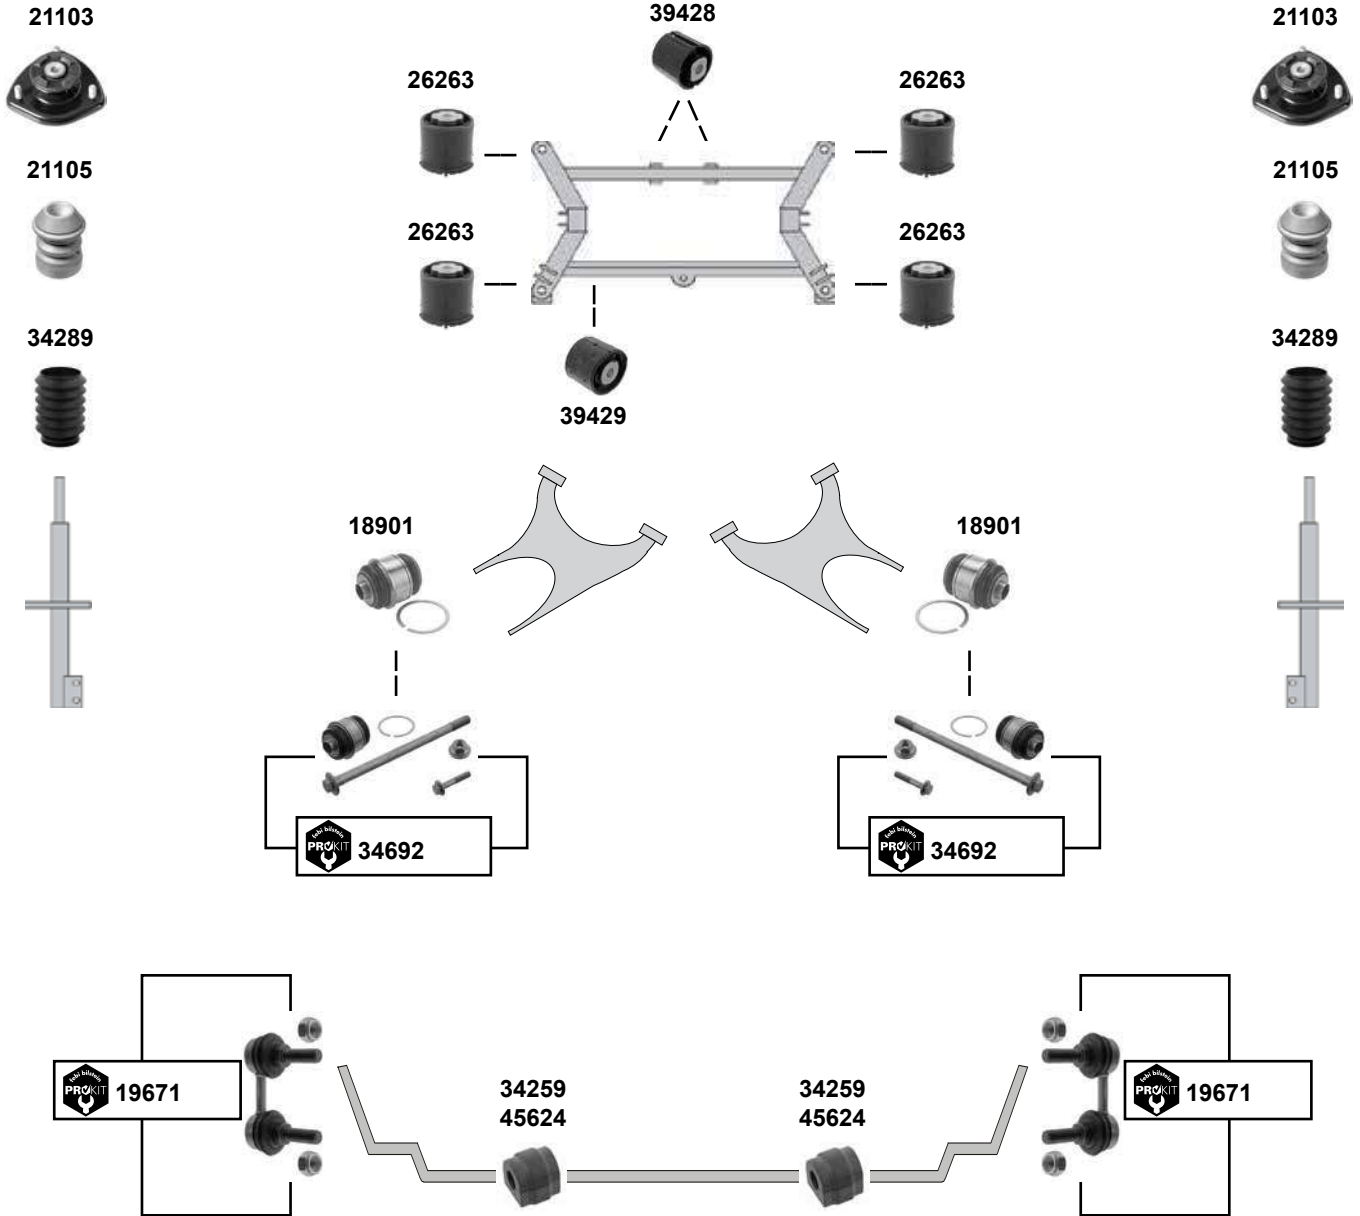

X5 I (E53)
(2000 → 2006)

(1) (ex.) (mot.) 4,8 iS, Sport

(2) 3,0X (mot.) M54, M57N, M57 4,4X (mot.) M62, N62 4,6X (mot.) M62 4,8X (mot.) N62

Ref. - No.

Ref. - No.	Description	Notes	Dimensions
18901	Kugelgelenk mit Klemmring / ball joint with clamping ring		16x52/57x67
19671	ProKit Verbindungsstange / connecting rod		L 65
21103	Federbeinstützlager / suspension strut mount		H 90
21105	Anschlagpuffer, Stoßdämpfer / buffer, shock absorber	(ex.) N	19x96x96
26263	Hinterachslager / rear axle mount	(1)	Ø 122
34259	Stabilisatorlager / stabilizer mount	Sport, N	
34289	Schutzhülle, Federbein / protection cover for strut		
34692	ProKit Kugelgelenk / ball joint		
39428	Achskörperlager / axle beam mount		12x54x54
39429	Achskörperlager / axle beam mount		14x58x68
45624	Stabilisatorlager hinten / stabilizer mount rear	(2)	Ø 123