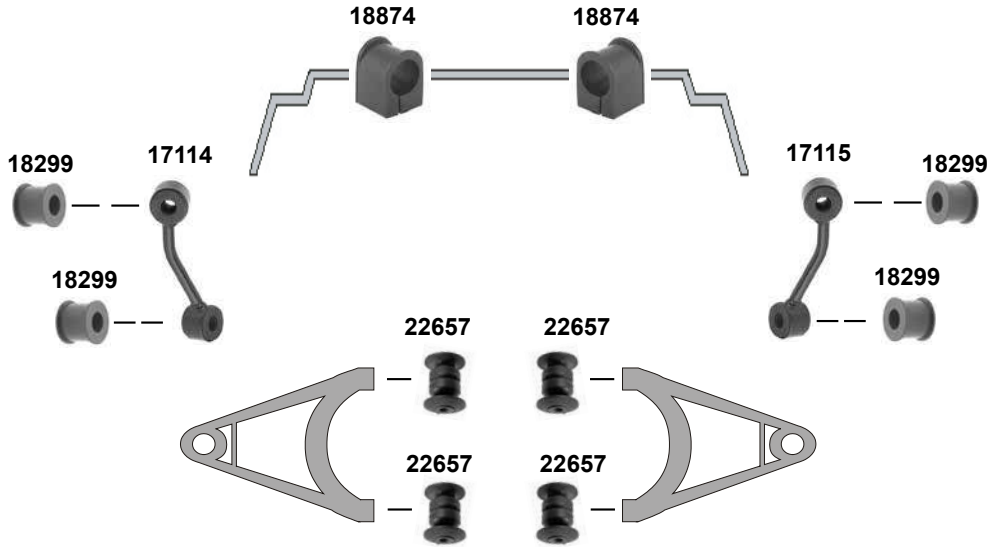

Ø | 21

LT 28 / LT 35 (2D) (1997 → 2007)

Ref. - No.

Ref. - No.	Description	Dimensions
07200	Stabilisatorlager / stabilizer mount	12x26x26
09191	Blattfederlager / leaf-spring mount	12x50x80
11864	Stabilisatorlager / stabilizer mount	Ø 23
17114	Verbindungsstange / connecting rod	
17115	Verbindungsstange / connecting rod	
17117	Verbindungsstange / connecting rod	
17795	Blattfederlager / leaf-spring mount	12x32x134
17816	Blattfederlager / leaf-spring mount	(ch.) → 2D-2-025166
18299	Stabilisatorlager / stabilizer mount	Ø 13,5
18874	Stabilisatorlager / stabilizer mount	Ø 25
22657	Querlenkerlager / control arm mount	