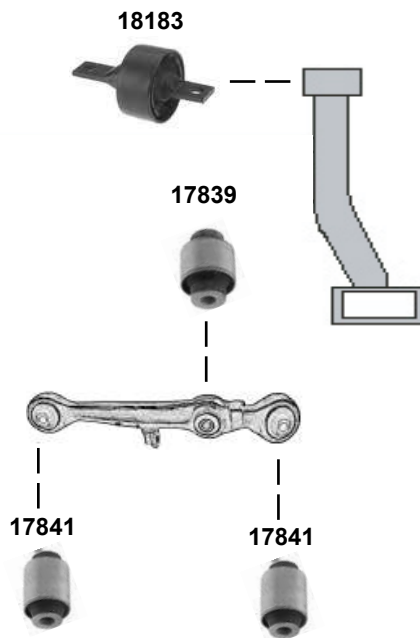

Civic (EC / ED / EE) (1987 → 1994)

17111

17111

17111

17111

Ref. - No.

17111	51631-SB0-004 S1
17837	51810-SH3-004
17839	52622-SH3-010
17841	52365-SH3-000
18183	52385-SR3-000
19729	51392-SR3-024

Rep. Satz Federbeinstützlager / rep. kit suspension strut mount
Querlenkerlager / control arm mount
Querlenkerlager / control arm mount
Querlenkerlager / control arm mount
Querlenkerlager / control arm mount
Querlenkerlager / control arm mount

Ø A 40
Ø A 37
Ø A 31
Ø A 80