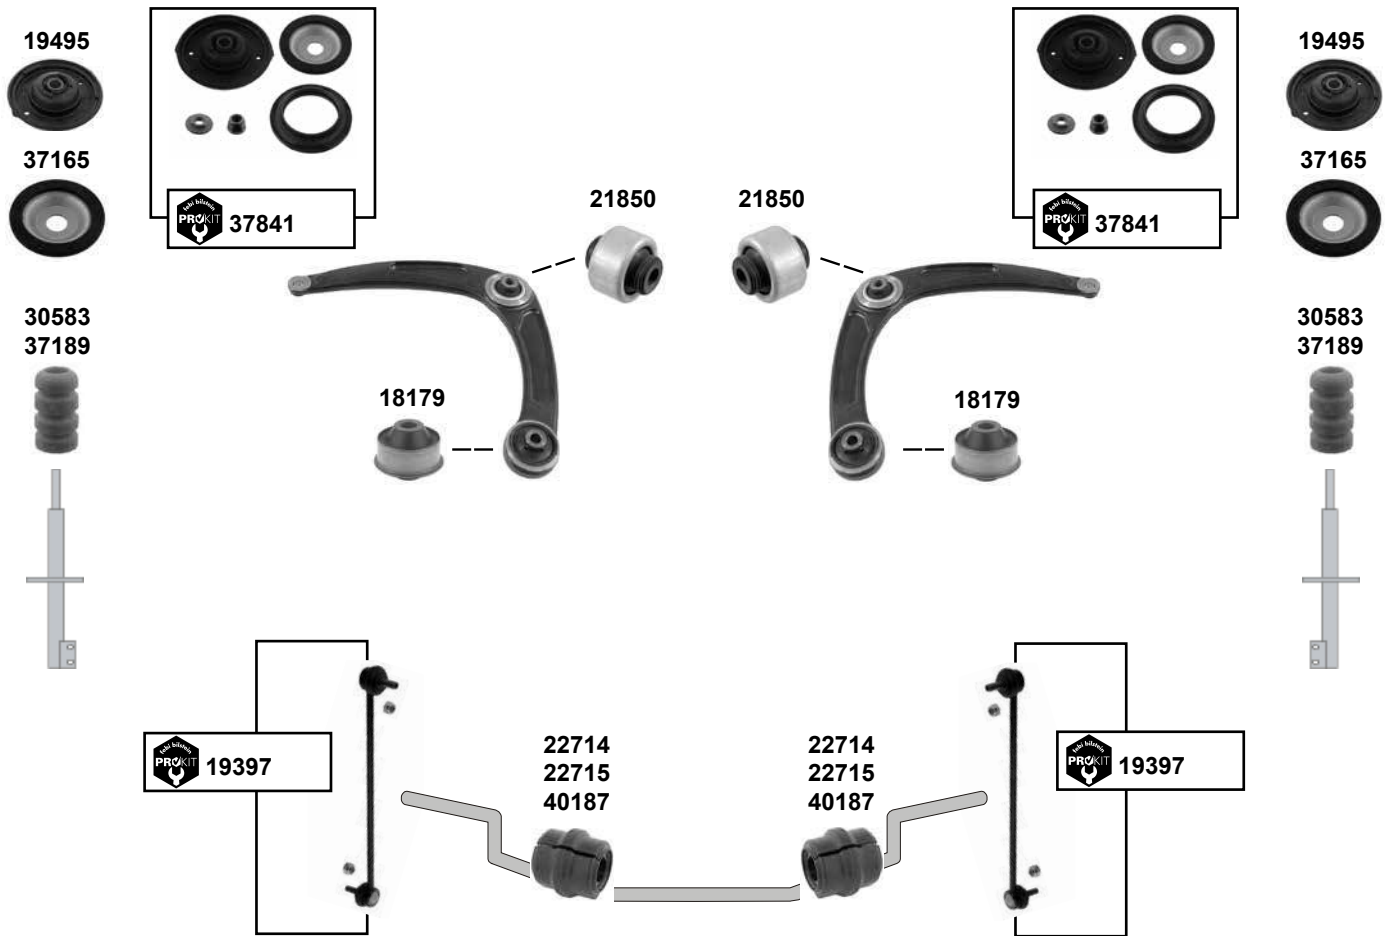

307 / SW / CC (2001 → 2007)

(1)	Limousine Break	(mot.) EW10J4 / DW10TD / DW10ATED (mot.) TU3JP / ET3J4 / TU5JP4	(2)	Limousine	(mot.) TU3JP/ET3JP/TU5JP4/DV4TD
(3)	307 CC SW	→ 04/05 (mot.) DV6ATED4 / DV6TED4 → 04/05 (mot.) EW10J4S O 09731 → → 04/05 (mot.) EW10J4 / DW10TD O 08827-10103 → → 04/05 (mot.) EW10A O 10290 → → 04/05 (mot.) DW10BTED4 O 09877 → → 04/05 (mot.) DW10ATED O 08974 →			

	Ref. - No.			
18179	3523.92	Querlenkerlager / control arm mount	(ex.) Sport	
19397	5087.78	ProKit Verbindungsstange / connecting rod		L 335
19495	5038.G0	Federbeinstützlager / suspension strut mount	→ 04/05	
21850	3523.91	Querlenkerlager / control arm mount		Ø A 55,5
22714	5094.87	Stabilisatorlager / stabilizer mount	(2)	Ø I 21
22715	5094.88	Stabilisatorlager / stabilizer mount	(1)	Ø I 22
30583	5033.70	Anschlagpuffer, Stoßdämpfer / buffer, shock absorber	→ 04/05 (ex.) CC	L 96
37165	5033.75	Federteller / spring plate	→ 04/05	Ø A 63,50
37189	5033.85	Anschlagpuffer, Stoßdämpfer / buffer, shock absorber	10/03 → (ex.) SW	L 86
37841	5031.77	ProKit Federbeinstützlagersatz / suspension strut mounting kit	→ 05	
40187	5094.E3	Stabilisatorlager / stabilizer mount	(3)	Ø I 23