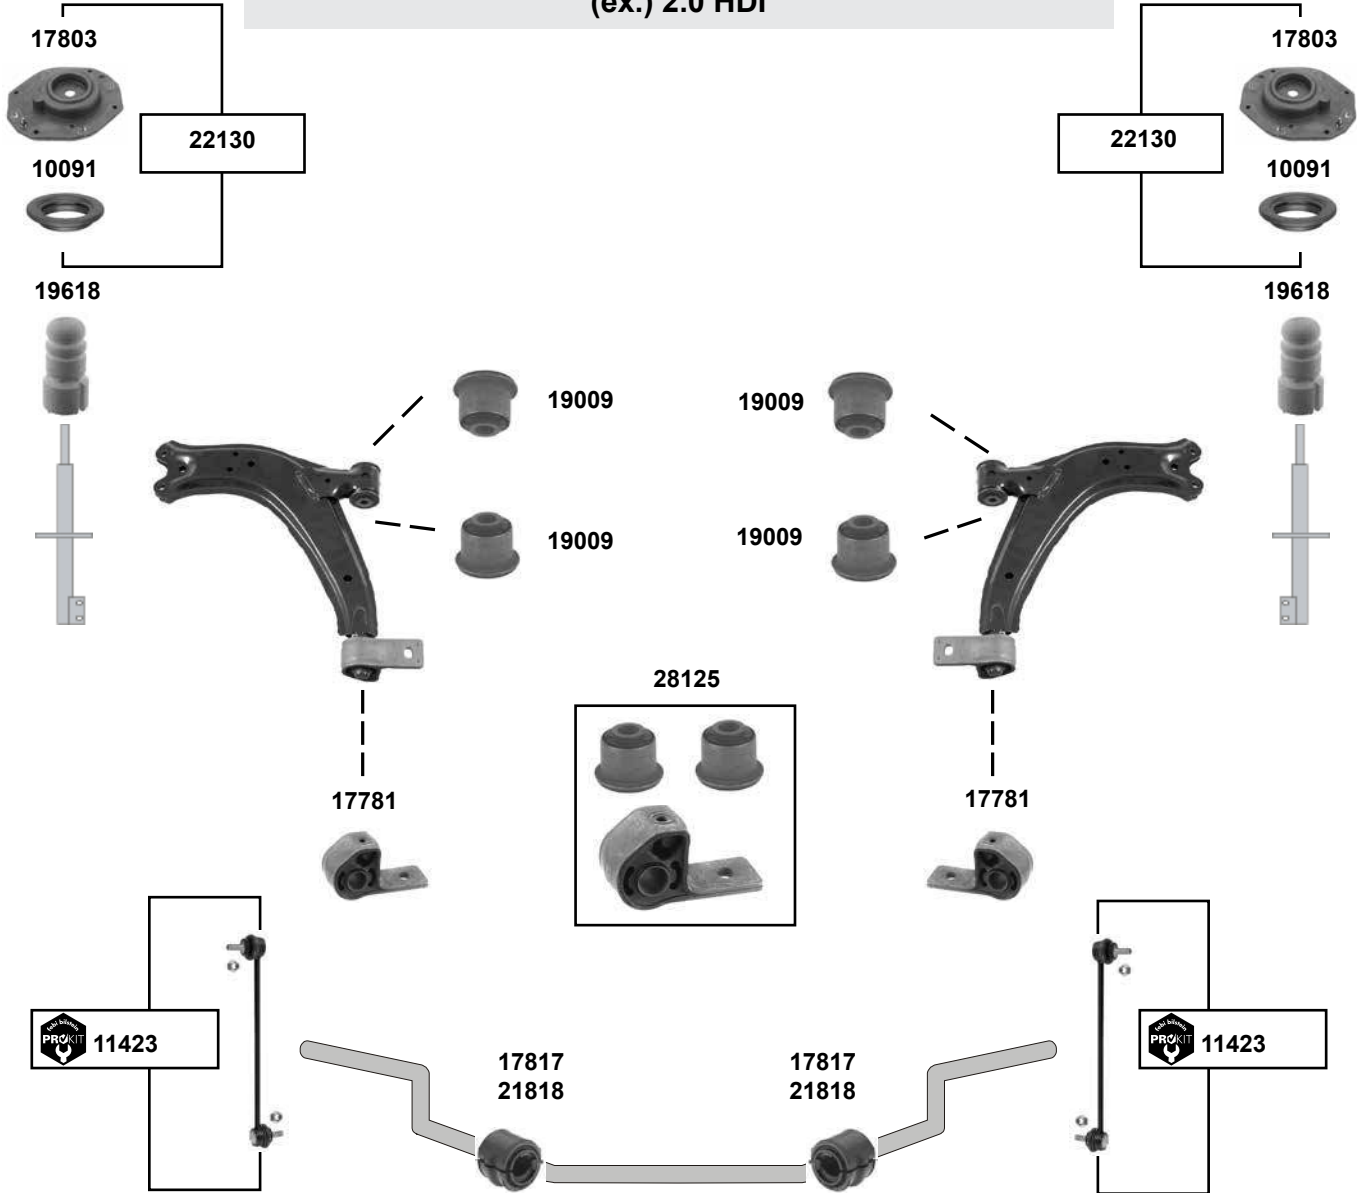

Partner I (1996 → 2002)

servo

(ex.) 2.0 HDI

Ref. - No.

Ref. - No.	Description	Notes	Dimensions
10091	Kugellager / ball bearing		Ø A 72/100
11423	ProKit Verbindungsstange / connection rod		L 300
17781	Querlenkerlager / control arm mount		
17803	Federbeinstützlager / suspension strut mount		
17817	Stabilisatorlager / stabilizer mount		Ø I 21
19009	Querlenkerlager / control arm mount		
19618	Anschlagpuffer, Stoßdämpfer / buffer, shock absorber	(ex.) Kastenwagen	
21818	Stabilisatorlager / stabilizer mount		Ø I 22
22130	Rep. Satz Federbeinlager / rep. kit suspension mount		
28125	Rep. Satz Querlenkerlager / rep. kit control arm mount	(ex.) HDI