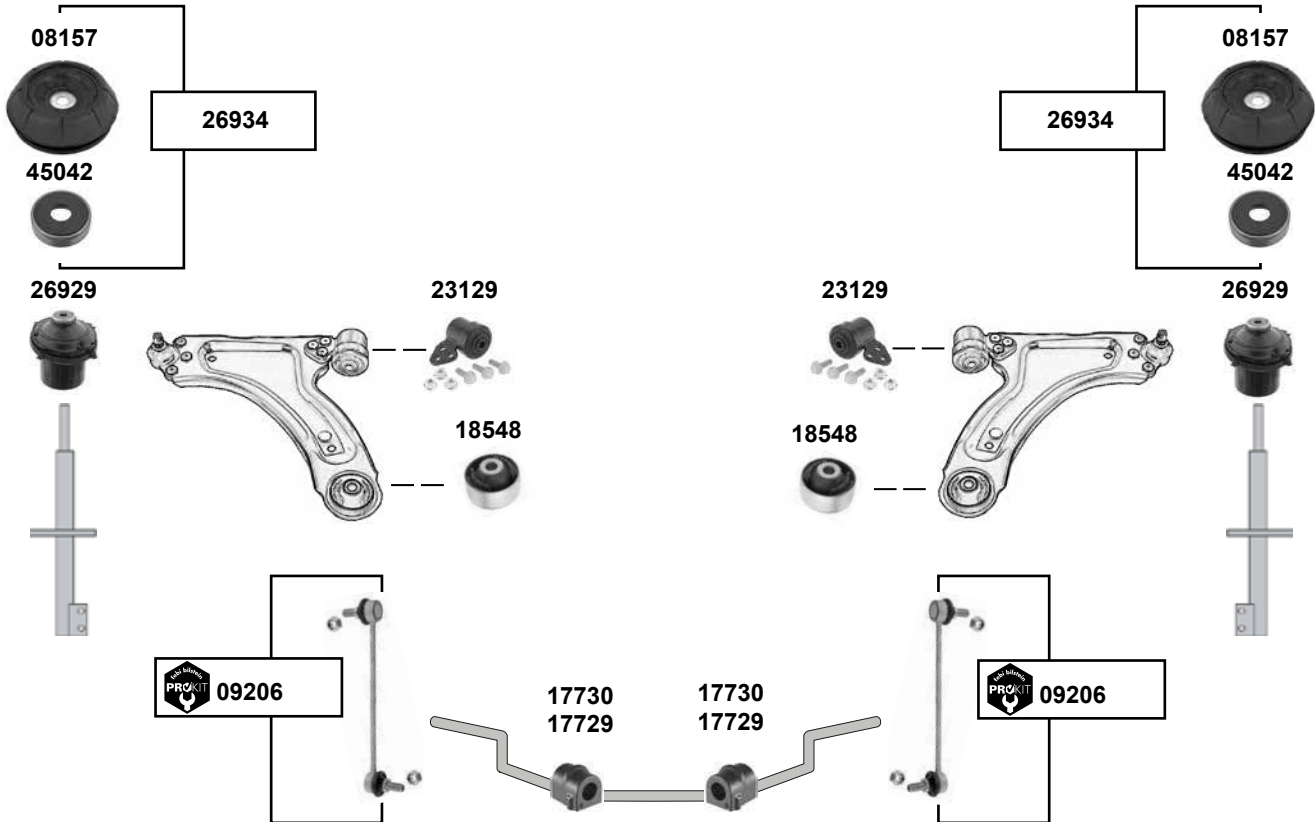

Tигра A
(1994 → 2000)

(ch.) V 3023598, V 4166926, V 6066280 →

Ref. - No.

02008
15620

0352 301
0350 127

Querlenkerlager / control arm mount
Stabilisatorlager / stabilizer mount

10x35x52
Ø | 21,5

Tigra B TwinTop (2004 → 2009)