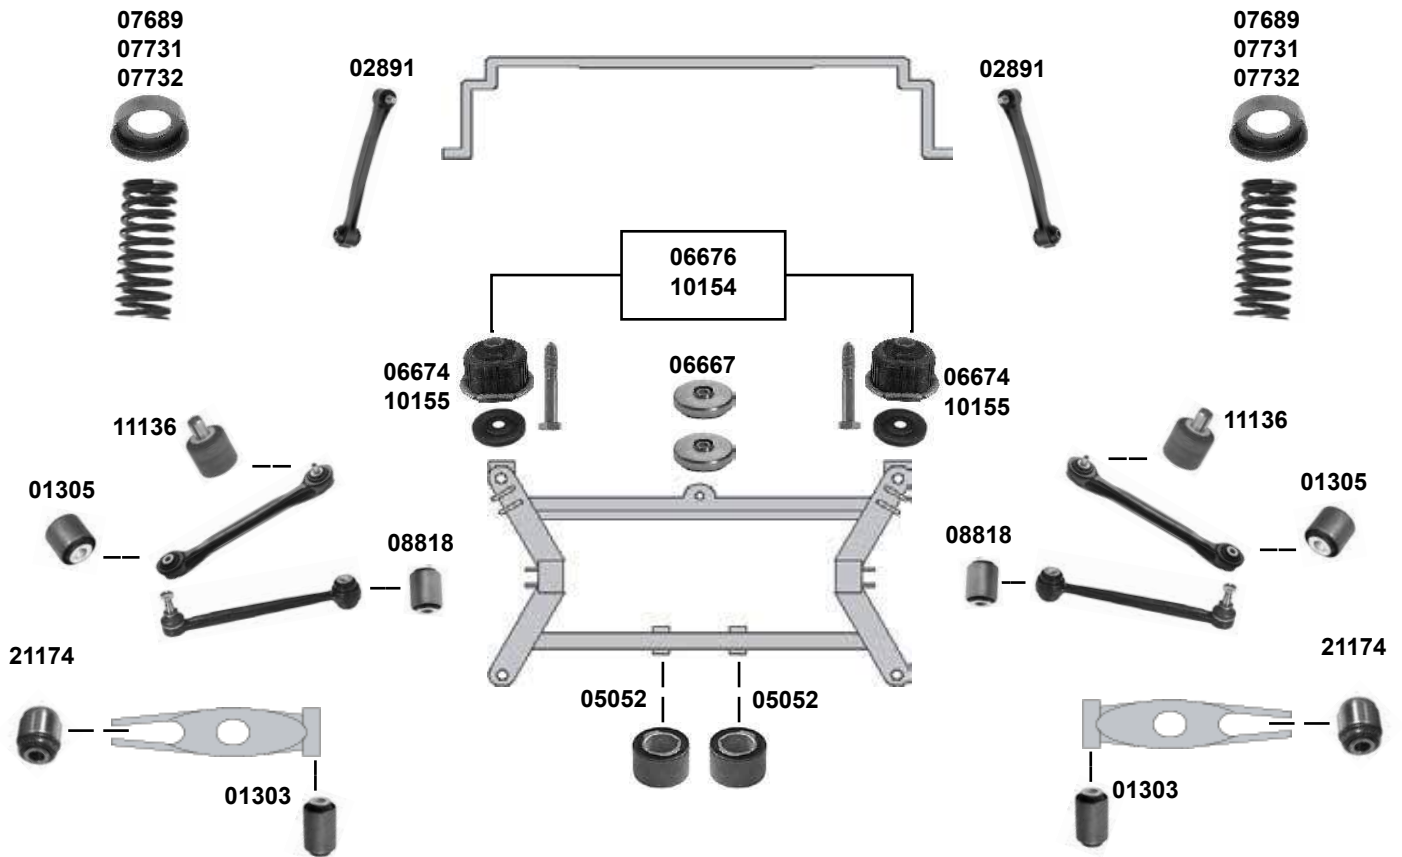

BM 124 (Limousine / Coupe)

(1985 → 1995)

200 → 320 CE (E 320)

Sport

(1) 200 // 200 E / CE (E 200)
220 E / CE (E 220) // 230 E / CE
200 D (E 200) // 250 D / D Turbo (E 250)
300 D / D Turbo (E 300)

(2) 260 E // 280 E (E 280)
300 E / E-24 / CE / CE-24
320 E / CE (E 320)

Ref. - No.

Ref. - No.	Description	Quantity	Dimensions
01303	Querlenkerlager / control arm mount		12x33x58
01305	Schubstrebenlager / leading arm bush		12x34x38
02891	Verbindungsstange / connecting rod		
05052	Gummilager Hinterachsdiff. / rubber mount rear axle differential		14x30x47
06667	Gummilager Hinterachsdiff. / rubber mount rear axle differential		
06674	Achskörperlager, Hinterachse / crossmember bush, rear axle	(1)	16x61x58
06676	Rep. Satz Hinterachskörper / rep. kit rear subframe	(1)	
07689	Federunterlage, Schraubenfeder / spring seat, coil spring		H 8
07731	Federunterlage, Schraubenfeder / spring seat, coil spring		H 13
07732	Federunterlage, Schraubenfeder / spring seat, coil spring		H 18
08818	Schubstrebenlager / leading arm bush		12x31,5x43
10154	Rep. Satz Hinterachskörper / rep. kit rear subframe	(2)	
10155	Achskörperlager, Hinterachse / crossmember bush, rear axle	(2)	16x66x59
11136	Schubstrebenlager / leading arm bush		11x36x38
21174	Querlenkerlager / control arm mount		

NEW