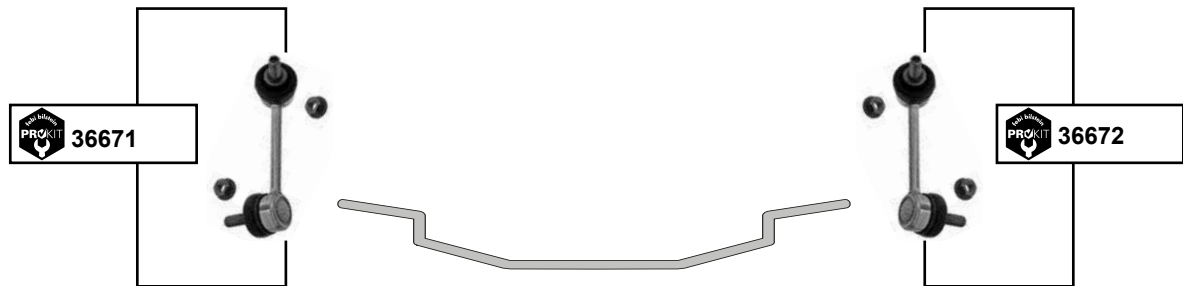

Giulietta (BM 940) (2010 →)