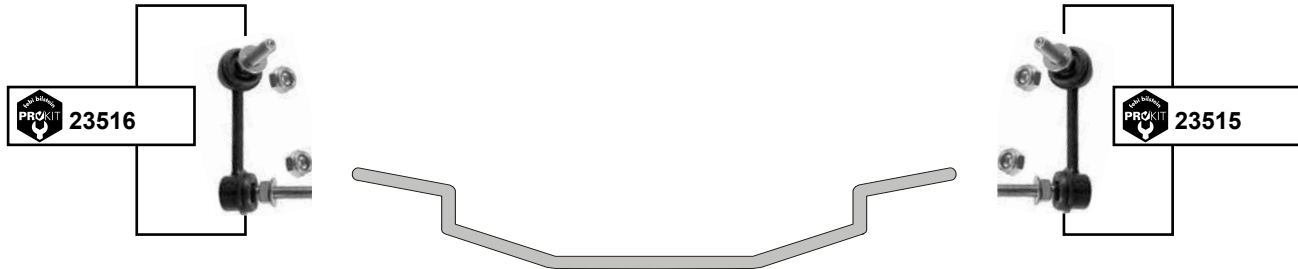

passend für / to fit

NISSAN

Car
Division

Vanette Cargo (HC23)

(1995 →)