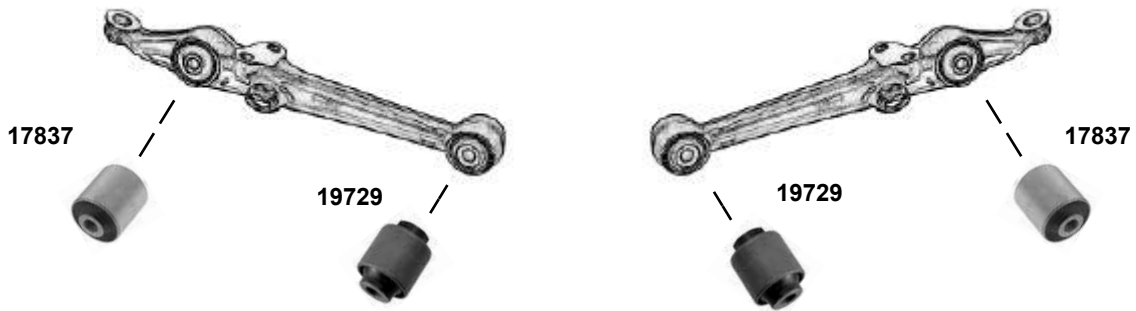

passend für / to fit

HONDA

**Car
Division**

Civic (EG / EH)
(1992 → 1994)

Ref. - No.

17837
19729

51810-SH3-004
51392-SR3-024

Querlenkerlager / control arm mount
Querlenkerlager / control arm mount

12x40x50
12x37x50