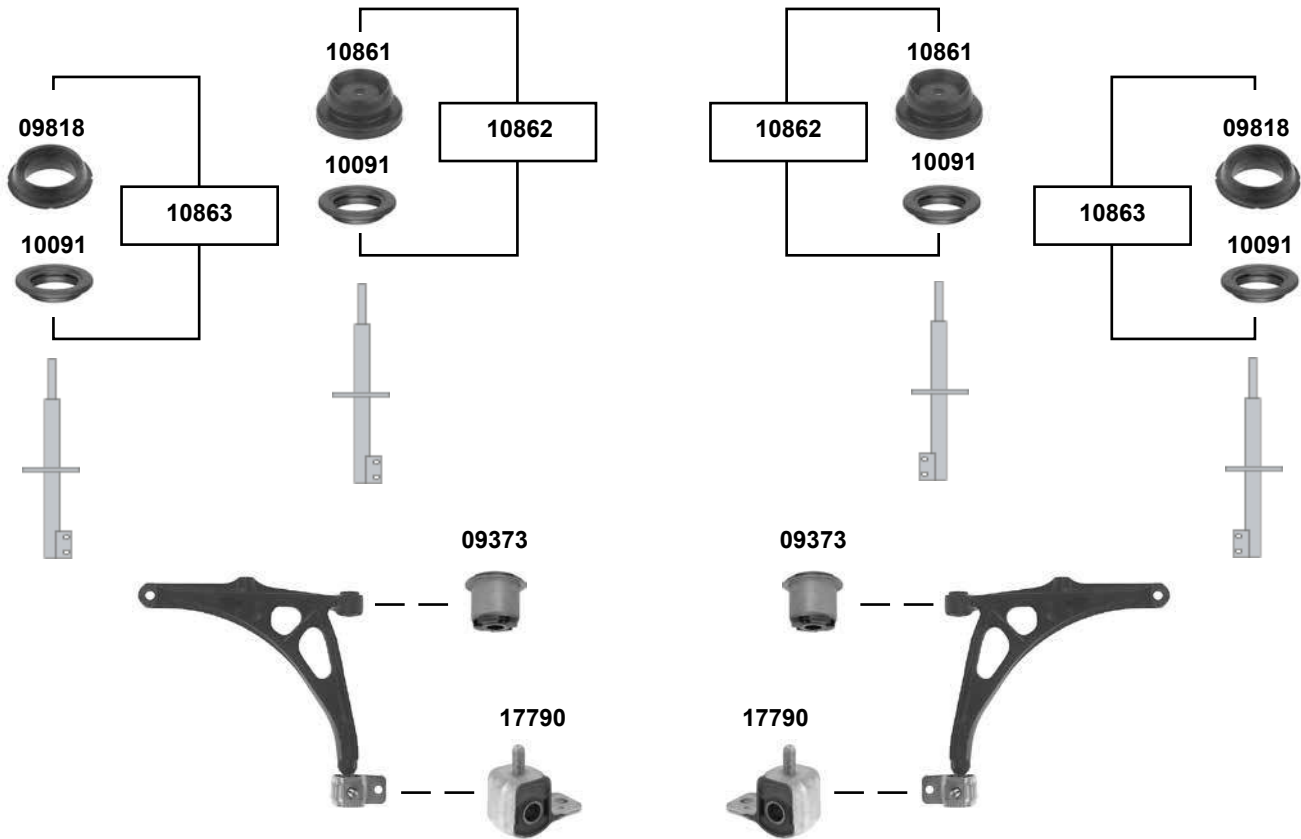

405 (1988 → 1996)

Ref. - No.

09373	3523.40	Querlenkerlager / control arm mount		12x33x38
09818	5037.20	Federbeinstützlager / suspension strut mount	(ch.) → 70613611	Ø A 72/100
10091	5035.27	Kugellager / ball bearing		
10861	5037.26	Federbeinstützlager / suspension strut mount	(ch.) 70613612 →	
10862	5037.26 S1	Rep. Satz Federbeinstützlager / rep. kit suspension strut mount	(ch.) 70613612 →	
10863	5035.21 SK	Rep. Satz Federbeinstützlager / rep. kit suspension strut mount	(ch.) → 70613611	
12009	5131.47	Rep. Satz Hinterachslager / rep. kit rear axle bearing		
17790	3523.89	Querlenkerlager / control arm mount