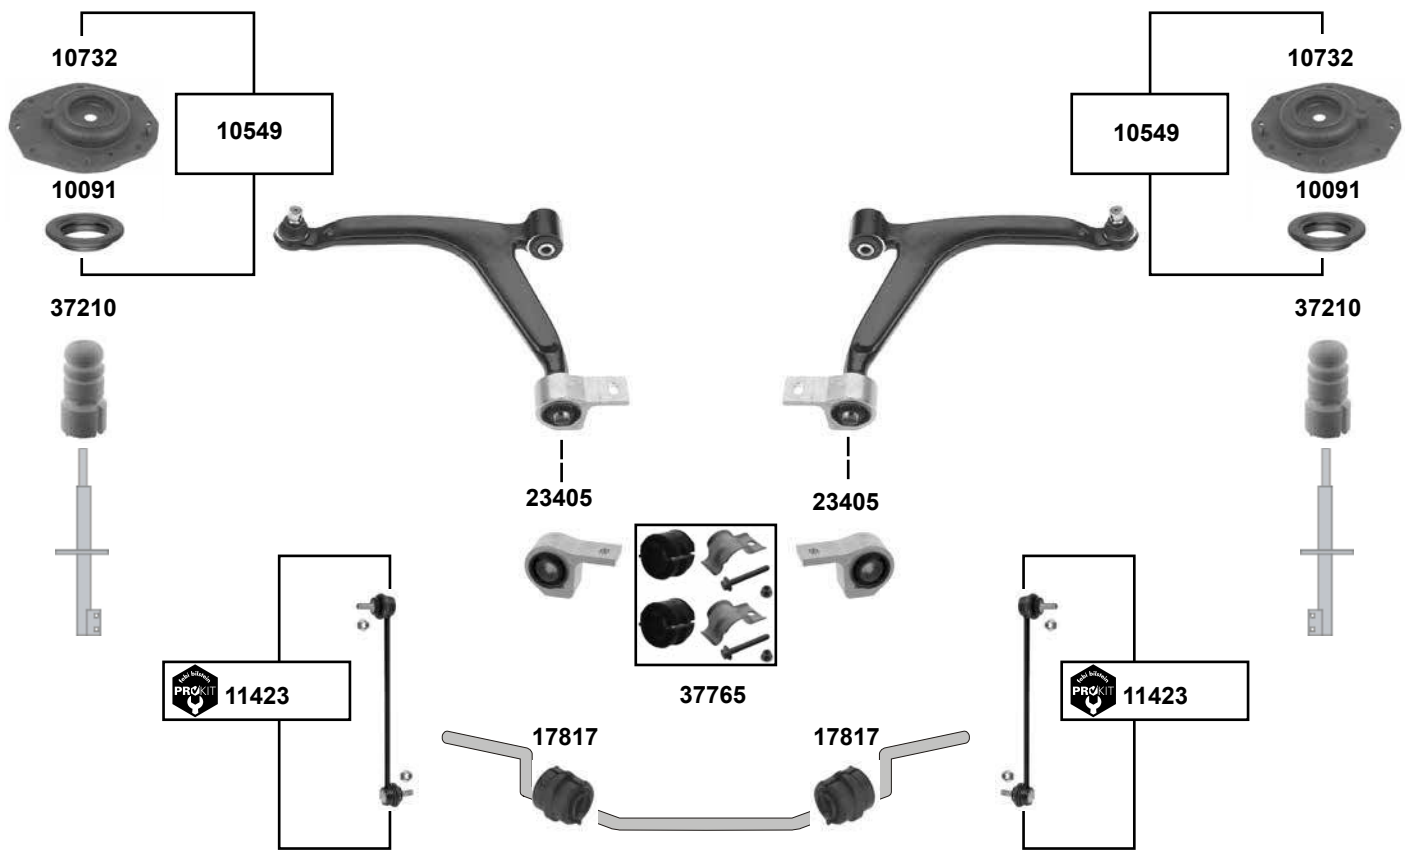

Xsara Picasso (2000 →)

- (1) (mot.) TU5JP4 // (mot.) TU5JP, EW7J4 O 09064FV →
- (2) normale Aufhängung / standard suspension

Ref. - No.

Ref. - No.	Description	Notes	Dimensions
10091	5035.27	Kugellager / ball bearing	Ø A 72/100
10549	5038.62 S1	Rep. Satz Federbeinstützlager / rep. kit suspension strut mount	Picasso
10732	5038.62	Federbeinstützlager / strut mounting	Picasso
11423	5087.46	ProKit Verbindungsstange / connecting rod	L 300
17817	5094.65	Stabilisatorlager / stabilizer mount	
23405	3523.83	Querlenkerlager / control arm mount	
37210	5033.65	Anschlagpuffer, Stoßdämpfer / buffer, shock absorber	L 109
37765	5094.65 S1	Stabilisatorlagersatz / stabilizer mount kit	(1)
39655	5131.97	Achskörperlager / axle frame mounting	(2)