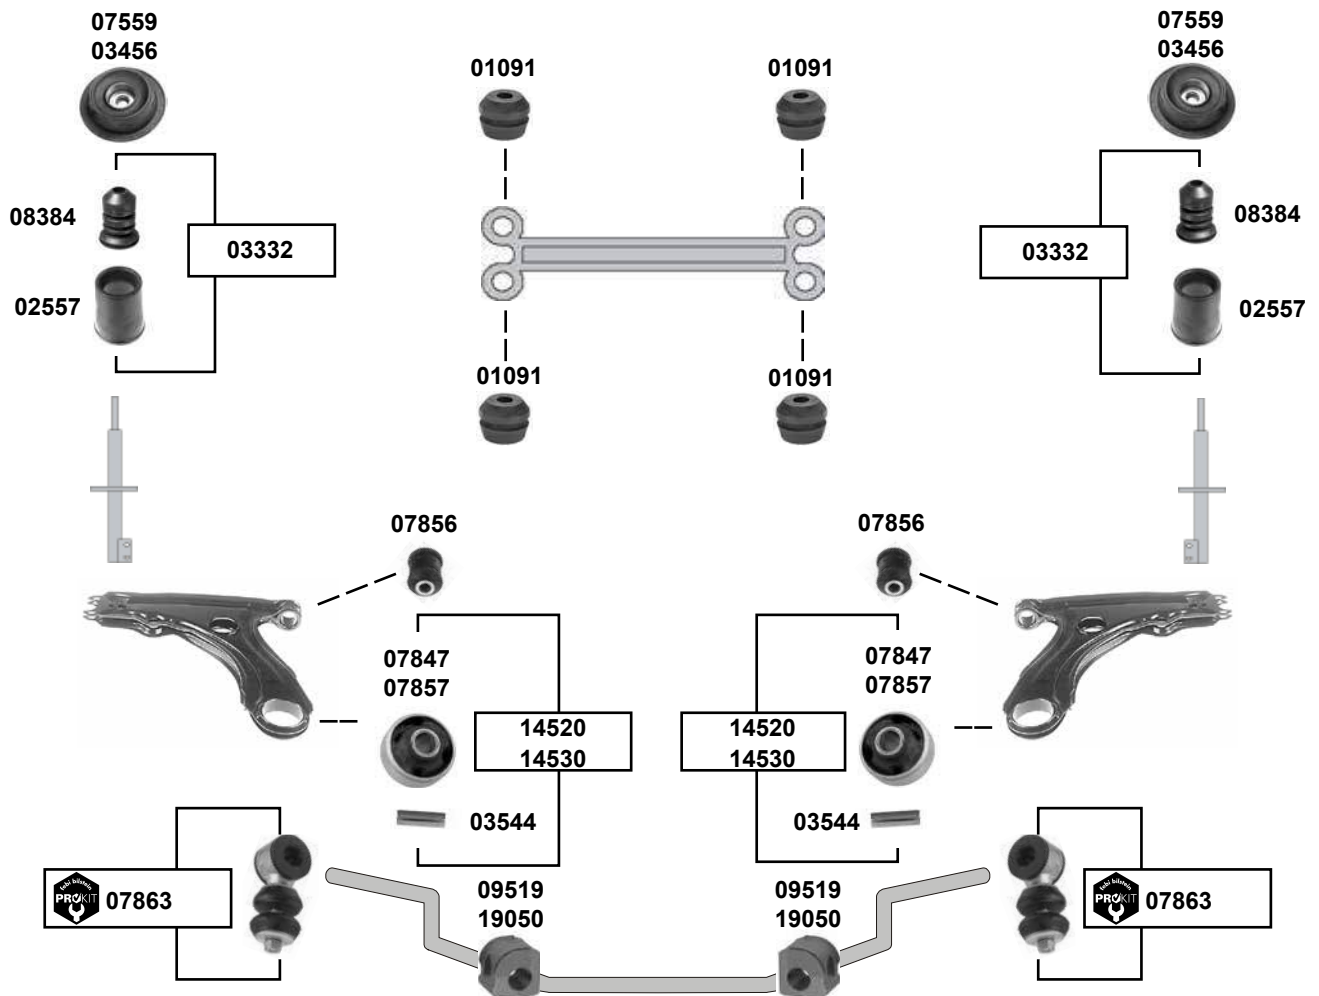

Golf 2 (19/1G) (1984 → 1992)

Rep Sätze / rep. kit

02556

	Ref. - No.			
01091	191 199 233	Motorträgerlager / engine mounting bush		Ø A 24 H 39,5
02556	191 412 329 S1	Rep. Satz Federbeinstützlager / rep. kit suspension strut mount	(ex.) G 60	
02557	357 412 135	Schutzkappe, Stoßdämpfer / protective cap, shock absorber		
03332	191 412 303 SP	Rep. Satz Anschlagpuffer / rep. kit buffer		
03456	357 412 329	Federbeinstützlager / suspension strut mount	G 60	Ø | 14
03544	191 407 190 A	Hülse / sleeve		50x17
07559	191 412 329	Federbeinstützlager / suspension strut mount	(ex.) G 60	Ø | 14
07847	191 407 181 E	Querlenkerlager / control arm mount	NEW	17x60x41
07856	357 407 182	Querlenkerlager / control arm mount		12x33x54
07857	191 407 181 B	Querlenkerlager / control arm mount	OLD	17x60x41
07863	191 411 315 B S1	ProKit Verbindungsstange / connecting rod	(ex.) G 60	
08384	357 412 303 E	Anschlagpuffer, Stoßdämpfer / buffer, shock absorber		Ø | 18,5 H 84
09519	191 411 314	Stabilisatorlager / stabilizer mount		Ø | 17
14520	191 407 181 B S1	Querlenkerlager / control arm mount	OLD	
14530	191 407 181 E S1	Querlenkerlager / control arm mount	NEW	
19050	1H0 411 314	Stabilisatorlager / stabilizer mount		Ø | 19