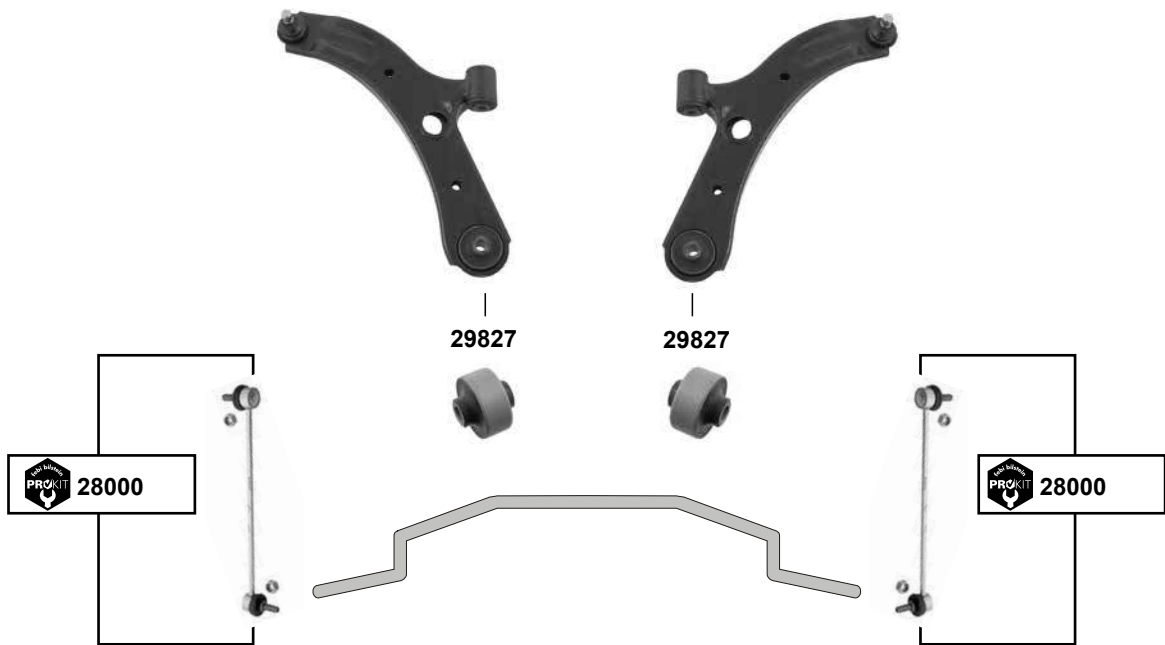

(2008 →)

Ref. - No.

28000 42420-62J00-000
29827 45540-62J00-000 S1

ProKit Verbindungsstange / connecting rod
Querlenkerlager / control arm mount

L 300
Ø A 60,11

Swift II
(1989 → 1999)

Swift III
(2005 →)

Ref. - No.