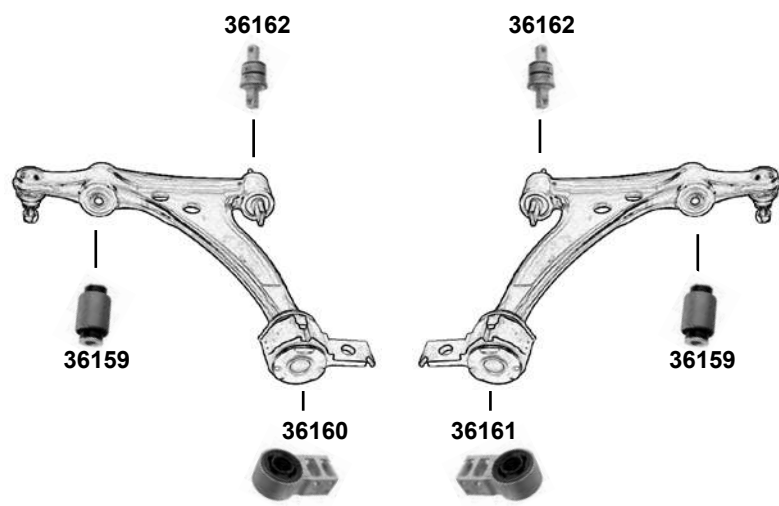

Brera (2006 → 2010)

	Ref. - No.			
29399	50704361	ProKit Verbindungsstange / connecting rod		L 102
29400	50704362	ProKit Verbindungsstange / connecting rod		L 102
36159	51842925 S2	Querlenkerlager / control arm mounting		
36160	50708721	Querlenkerlager / control arm mounting		
36161	50708722	Querlenkerlager / control arm mounting		
36162	51842925 S1	Querlenkerlager / control arm mounting		