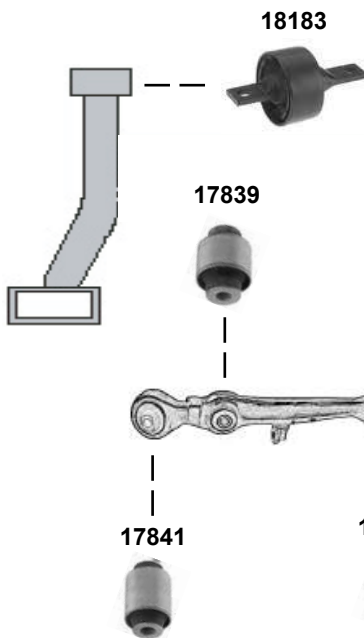

Civic (EC / ED / EE) (1987 → 1994)

17111

17111

17111

17111

Ref. - No.

17111	51631-SB0-004 S1
17837	51810-SH3-004
17839	52622-SH3-010
17841	52365-SH3-000
18183	52385-SR3-000
19729	51392-SR3-024

Rep. Satz Federbeinstützlager / rep. kit suspension strut mount
Querlenkerlager / control arm mount
Querlenkerlager / control arm mount
Querlenkerlager / control arm mount
Querlenkerlager / control arm mount
Querlenkerlager / control arm mount

Ø A 40
Ø A 37
Ø A 31
Ø A 80