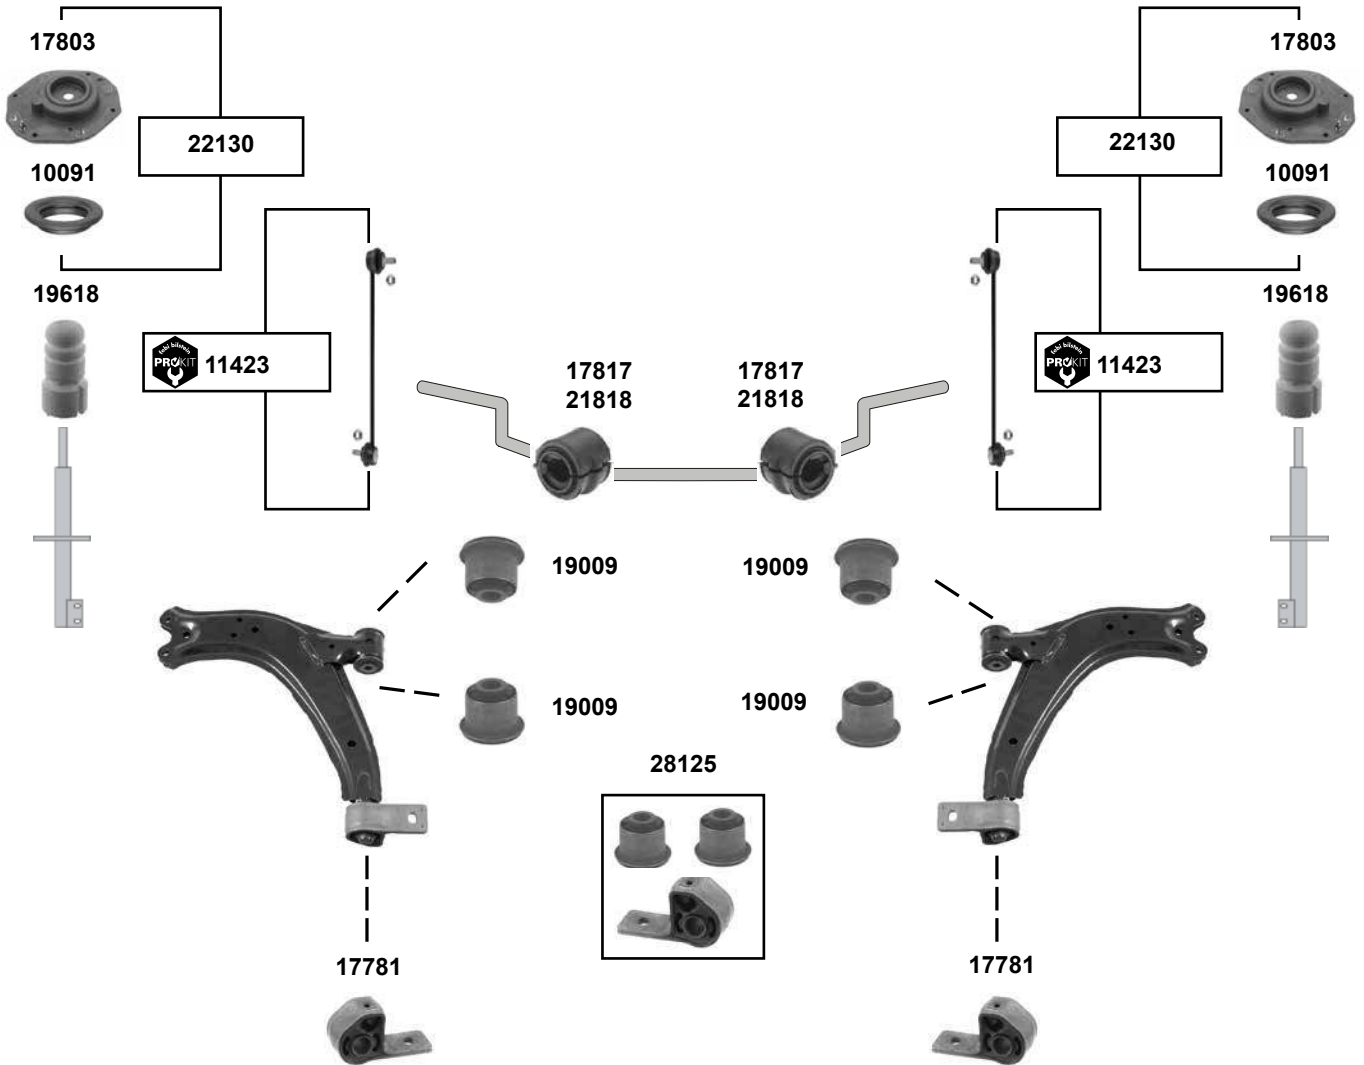

Berlingo I (1996 → 2002)

servo

(ex.) 2.0 HDI

Ref. - No.

Ref. - No.	Description	Notes	Dimensions
10091	Kugellager / ball bearing		Ø A 72/100
11423	ProKit Verbindungsstange / connecting rod		L 300
17781	Querlenkerlager / control arm mount		
17803	Federbeinstützlager / suspension strut mount		
17817	Stabilisatorlager / stabilizer mount		Ø I 21
19009	Querlenkerlager / control arm mount		
19618	Anschlagpuffer, Stoßdämpfer / buffer, shock absorber	(ex.) Kastenwagen	
21818	Stabilisatorlager / stabilizer mount		Ø I 22
22130	Rep. Satz Federbeinlager / rep. kit suspension mount		
28125	Rep. Satz Querlenkerlager / rep. kit control arm mount	(ex.) HDI