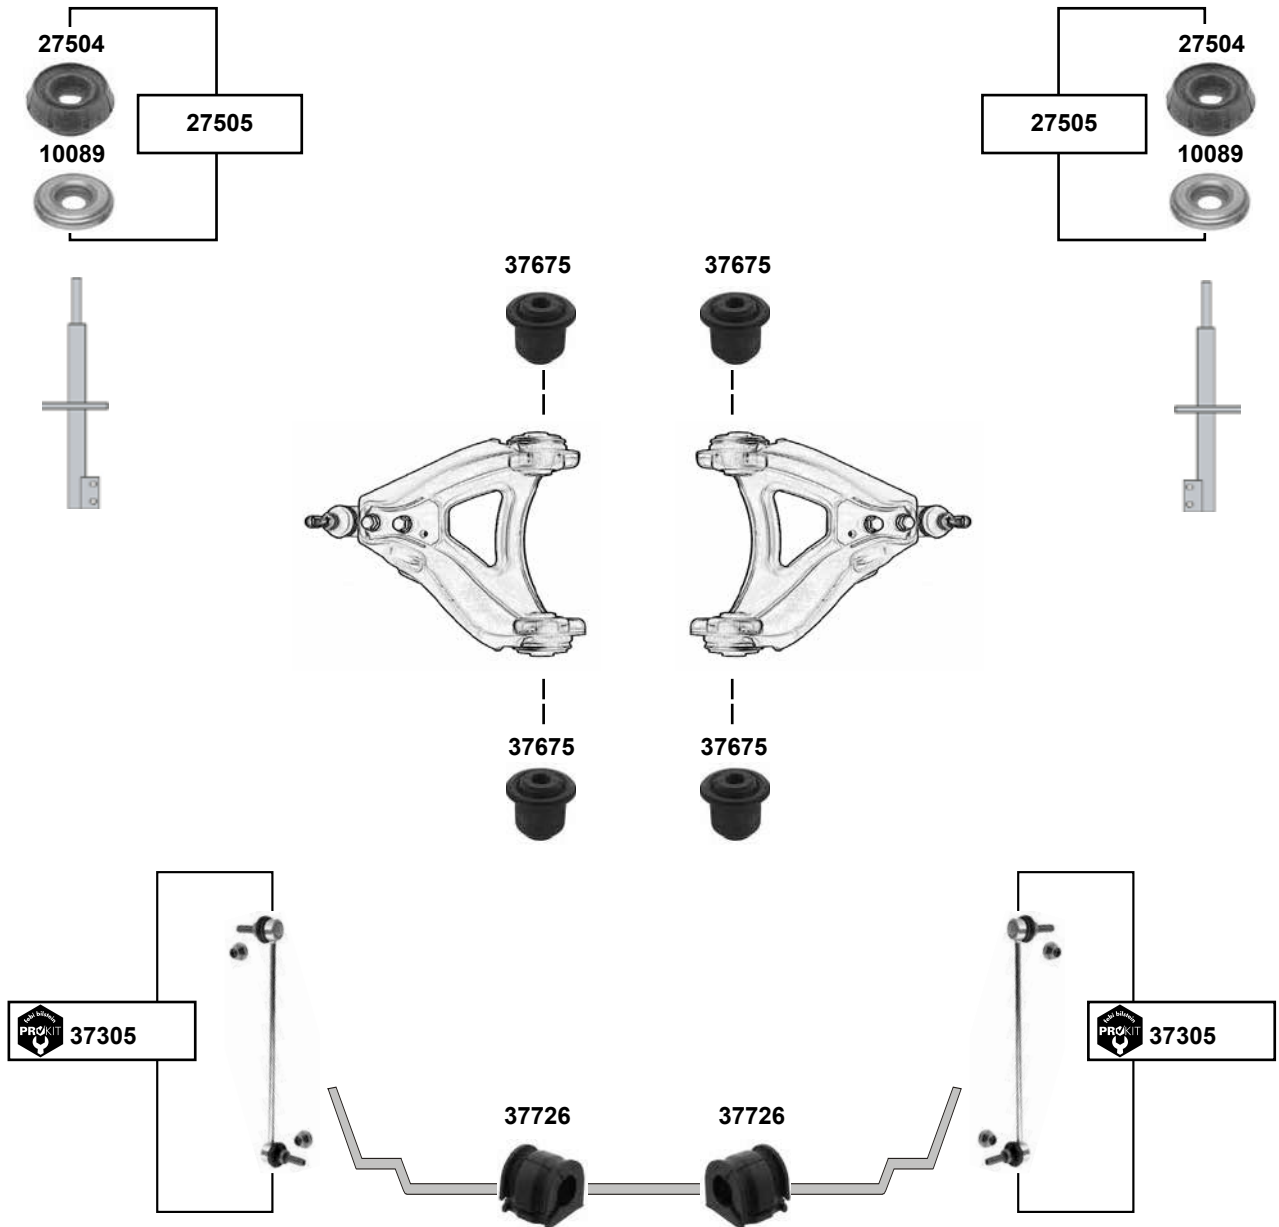

Duster
(2010 →)

	Ref. - No.			
10089	82 00 651 172	Kugellager / ball bearing		Ø A 56
27504	60 01 547 499	Federbeinstützlager / suspension strut mount		Ø A 75/104
27505	60 01 547 499 S1	Rep. Satz Federbeinstützlager / rep. kit suspension strut mount		
37305	82 00 814 411	ProKit Verbindungsstange / connecting rod		L 294
37675	54 56 027 88R	Querlenkerlager / control arm mounting		Ø A 50,5 / 37
37726	82 00 852 550	Stabilisatorlager / stabilizer mount		Ø I 18,5