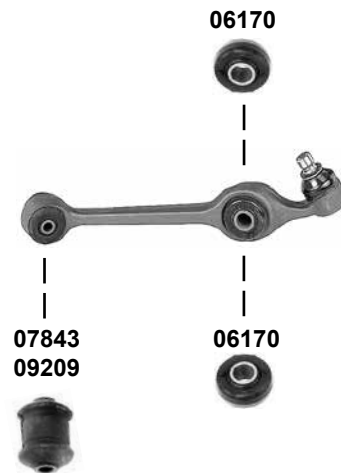

Orion 83
(05/83 → 12/85)

	Ref. - No.			
06170	1 652 910	Querlenkerlager / control arm mount		46x16,5x20
07843	1 619 120	Querlenkerlager / control arm mount		10x32x51
09209	6 087 890	Querlenkerlager / control arm mount		10x32/38x51
09496	6 150 277	Federbeinstützlager / suspension strut mount		
12451	6 112 404	Kugellager / ball bearing		Ø | 12,15
12452	6 150 277 S1	Rep. Satz Federbeinstützlager / rep. kit suspension strut mount	→ Modell 11/84