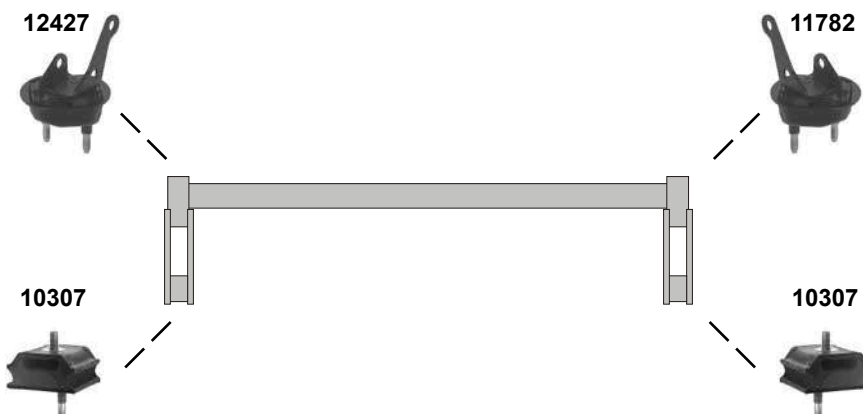

passend für / to fit

CITROËN

Car
Division

ZX

(1991 → 1997)

Ref. - No.