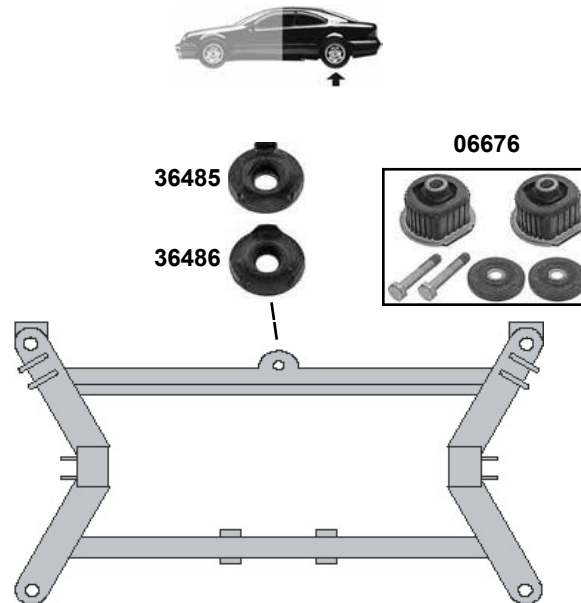

C 300 (2010 →)

Crossfire (2002 → 2008)

Dodge (2006 →)

- (1) ZH04 / ZH05 / ZH06 / ZH07 / ZH08
- (2) ZH05 / ZH06 / ZH07 / ZH08
- (3) Dodge Challenger 08/09LC 3,5L, 5,7L, 6,1L
  Chrysler 300C 06LE - 08LE, 05LX - 09LX, 07L2 2,7L, 3,0L, 3,5L, 5,7L, 6,1L

Ref. - No.

06676	05139237AA	Rep. Satz Hinterachskörper / rep. kit rear subframe	(2)
34315	4895 483AB	Verbindungsstange / connecting rod	(3)
34316	4895 482AB	Verbindungsstange / connecting rod	(3)
36485	5127690AA S1	Differentiallagerung / differential bearing front	(1)
36486	5127690AA S2	Differentiallagerung / differential bearing front	(1)