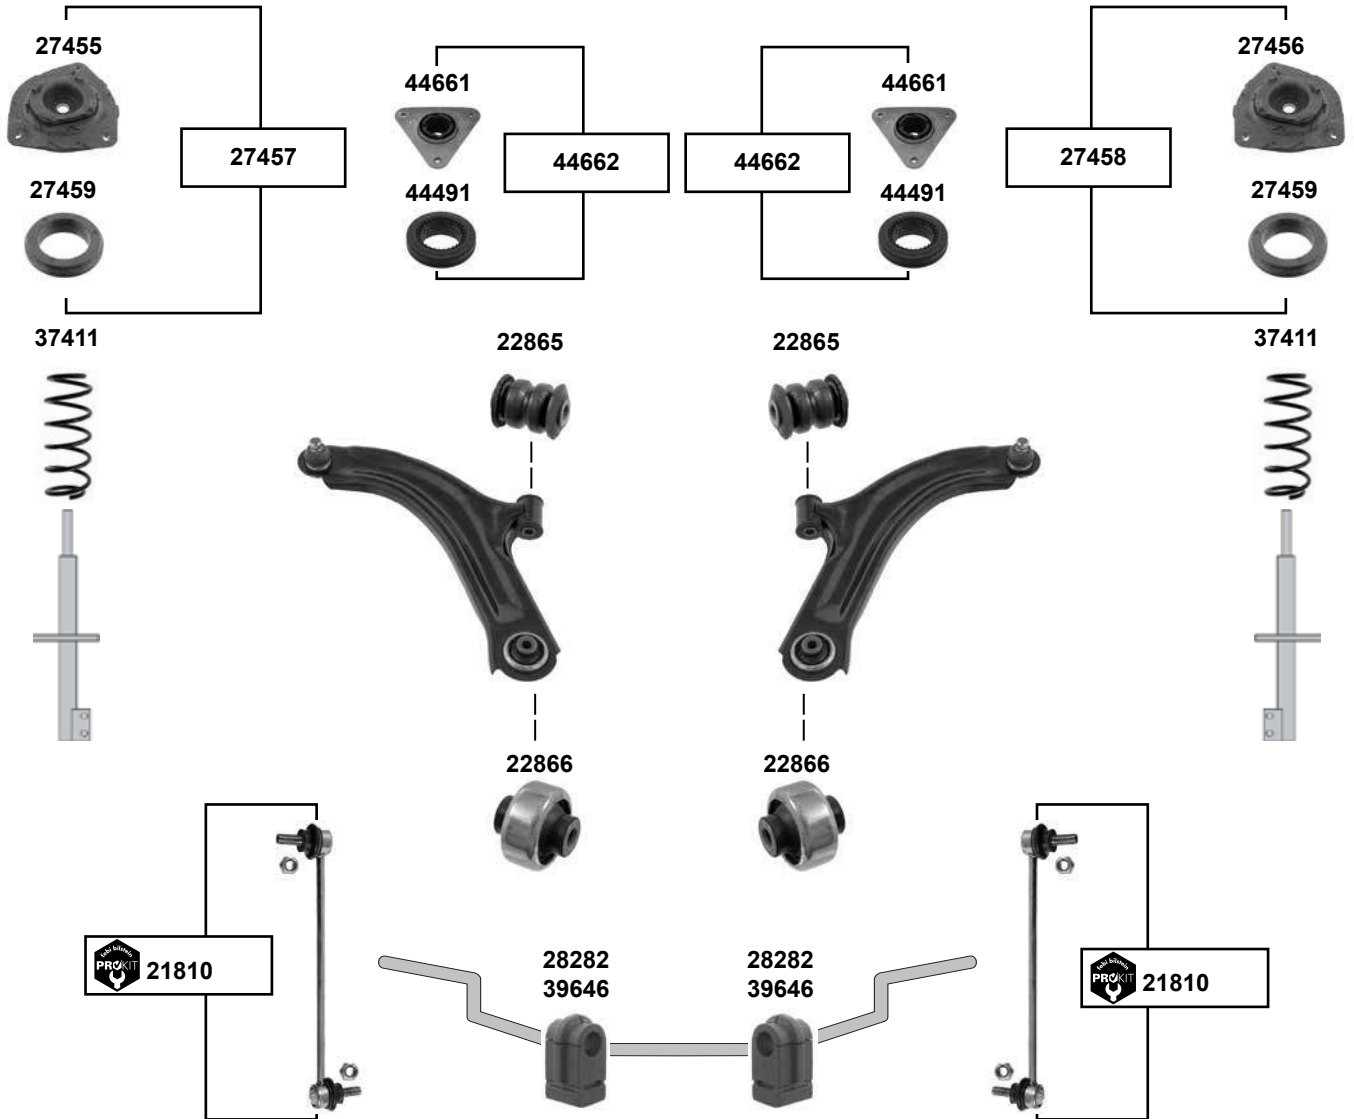

Clio 3 (2005 → 2012)

(1) 1,2 / 1,4 / 1,6 / 16 V // 1,5 dCi

(2) Grandtour: KR00,2,4,9,A,E,G,H,J,P,S / KR10,6,7,A,B,C,H,N,T,U,V / KR21 08 →

(3) Bitte auf die verbaute Version im Fahrzeug achten / please pay attention to the built-up version in the vehicle

Ref. - No.			
21810	82 01 079 463	ProKit Verbindungsstange / connecting rod	
22865	82 00 183 569	Querlenkerlager / control arm mount	
22866	82 00 183 569	Querlenkerlager / control arm mount	
27455	82 00 504 291	Federbeinstützlager / suspension strut mount	(3) → 13
27456	82 00 504 295	Federbeinstützlager / suspension strut mount	(3) → 13
27457	77 01 208 822 SK	Rep. Satz Federbeinstützlager / rep. kit suspension strut mount	(3) → 13
27458	77 01 208 823 SK	Rep. Satz Federbeinstützlager / rep. kit suspension strut mount	(3) → 13
27459	82 00 948 647	Kugellager / ball bearing	(3) → 13
28282	77 01 056 678	Stabilisatorlager / stabilizer mounting	
37411	82 00 140 545	Fahrwerksfeder / coil spring	(1)
39646	77 01 059 672	Stabilisatorlager / stabilizer mount	(2)
44491	54 32 595 39R	Kugelleger / ball bearing	(3) → 13
44661	54 30 246 44R	Federbeinstützlager / suspension strut mount	(3) → 13
44662	54 3A 029 05R SK	Rep. Satz Federbeinstützlager / rep. kit suspension strut mount	(3) → 13
			L 248 AØ40 H55 AØ68 H53 Ø A 139 Ø I 19,5 H 347 Ø I 20,5