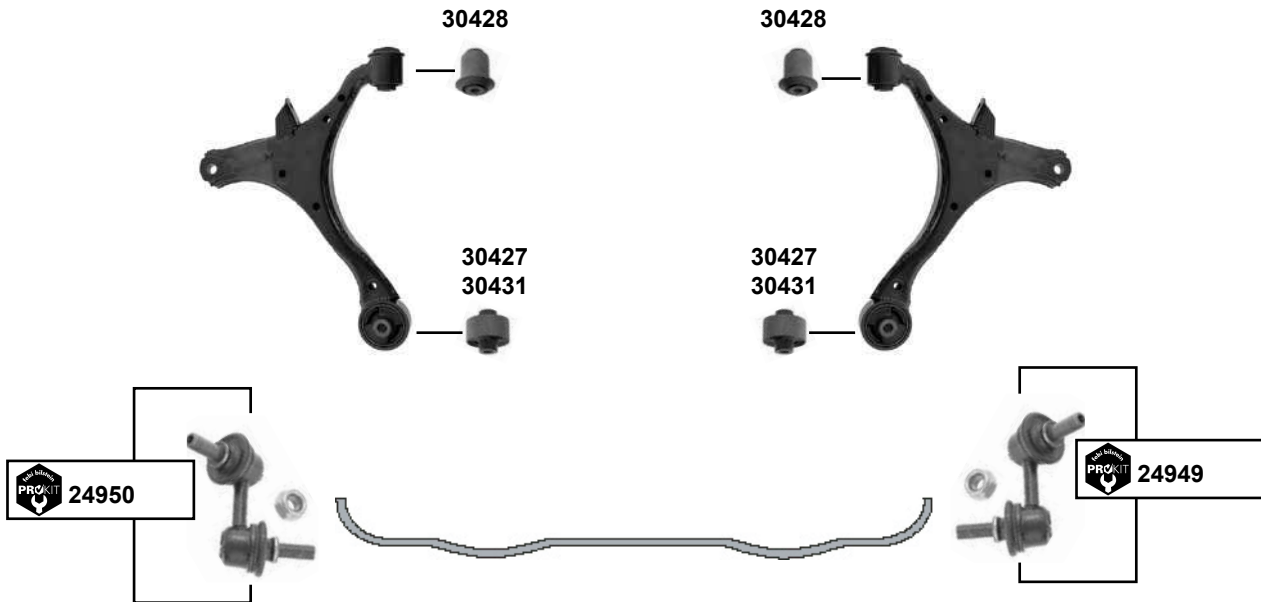

Civic VI (2001 → 2005)

- (1) Civic VI : D14Z6 / D16V1 / 4EE2 / K20A3 Sport
- (2) Civic VI : D14Z6 / D16V1 / 4EE2 / K20A3 (ex.) Sport // Coupe: D17A8/A9
- (3) Civic VI: D14Z6 / D16V1 / 4EE2 (ex.) Sport // Coupe: D16A8/A9

Ref. - No.

Ref. - No.	Description	Quantity	Dimensions
24949	51320-S5A-003 ProKit Verbindungsstange / connecting rod		L 90
24950	51321-S5A-003 ProKit Verbindungsstange / connecting rod		L 90
24953	52320-S5A-013 ProKit Verbindungsstange / connecting rod		L 105
24954	52321-S5A-013 ProKit Verbindungsstange / connecting rod		L 105
30427	51391-S4A-024 Querlenkerlager / control arm mount	(3)	
30428	51392-S5A-004 Querlenkerlager / control arm mount	(2)	Ø A 42 B47
30431	51391-S5T-Z01 Querlenkerlager / control arm mount	(1)	Ø A 64,8