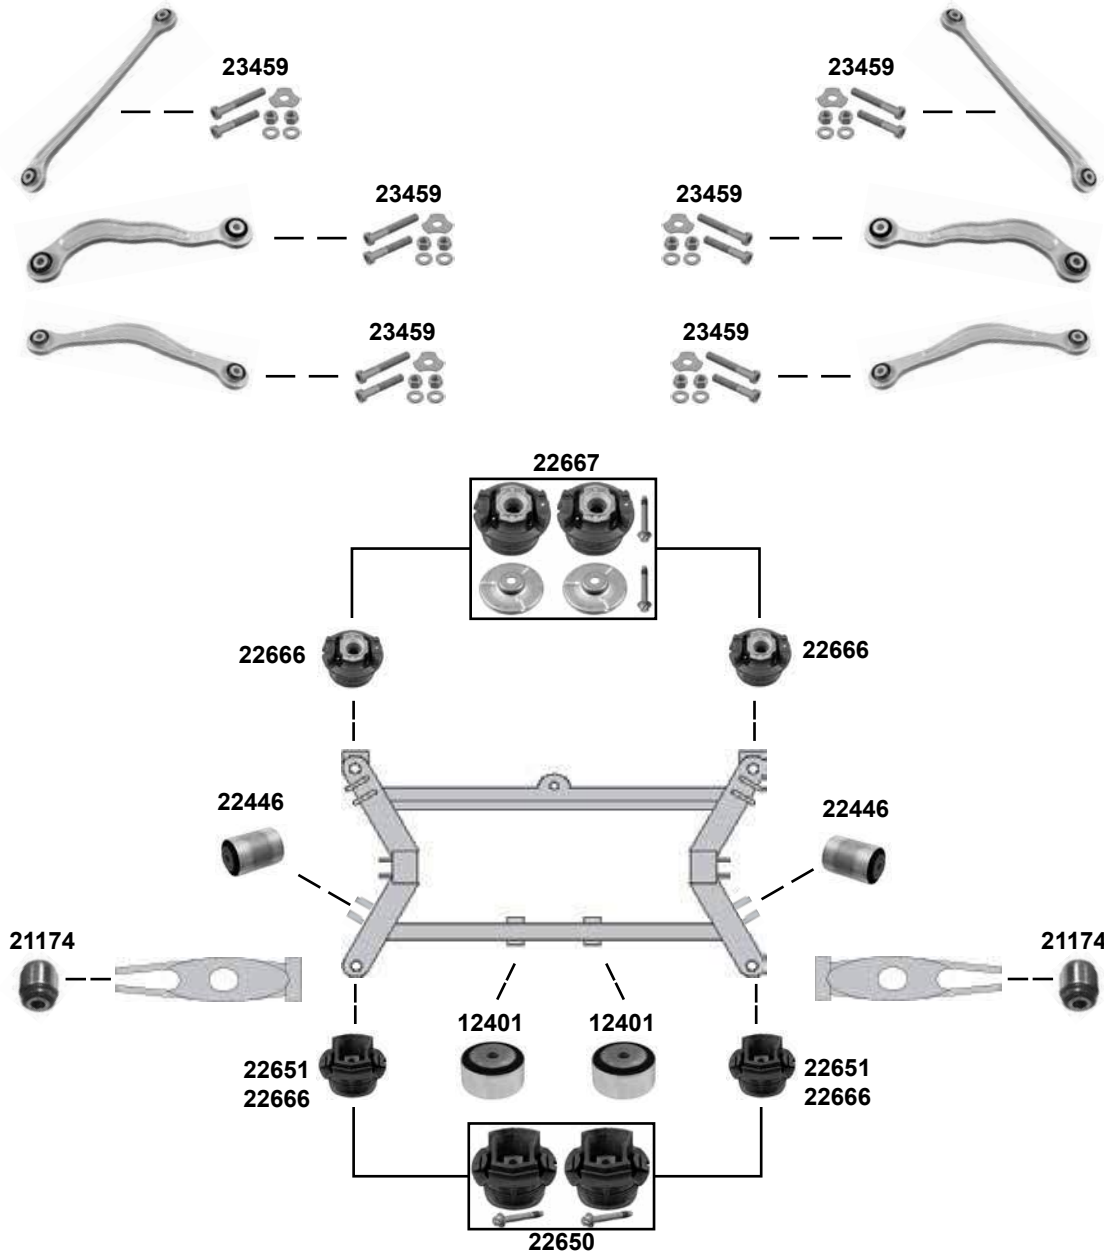

CL (BM 215) (1999 → 2005)

(1) Wahlweise / optional 221 352 01 27

Ref. - No.

12401	220 351 09 42	Achskörperlager, Hinterachse / crossmember bush, rear axle	(1)	14x 50 x 70
21174	204 352 00 27	Gelenk für Radlagergehäuse / joint for wheel bearing housing		
22446	220 352 13 65	Federlenkerlager / control arm mount		
22650	215 350 01 08	Rep. Satz Hinterachskörper / rep. kit rear subframe		
22651	220 350 05 75	Achskörperlager, Hinterachse / crossmember bush, rear axle		16x66x59
22666	221 350 01 75	Achskörperlager, Hinterachse / crossmember bush, rear axle		16x66x59
22667	215 350 00 08	Rep. Satz Hinterachskörper / rep. kit rear subframe		
23459	220 350 31 06	Befestigungssatz / mounting kit