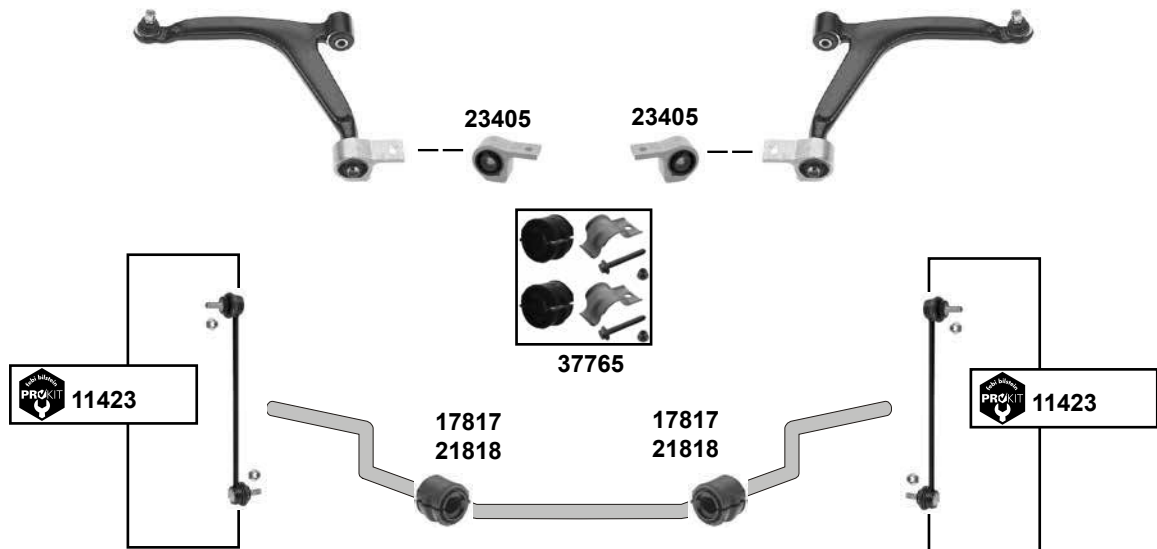

Partner I
(1996 → 2002)

servo

2.0 HDI

(1) alle mit erhöhte Aufhängung / all with increased suspension
Kurzlieferwagen 475, 600 normale Aufhängung / standard suspension / (ex.) DW10TD
alle mit verstärkte Aufhängung → O 08364 / all with reinforced suspension → O 08364

Ref. - No.

11423	5087.46	ProKit Verbindungsstange / connection rod	(1)	L 300
12009	5131.47	Rep. Satz Hinterachse / rep. kit rear axle		Ø | 11,5 H 30
17817	5094.65	Stabilisatorlager / stabilizer mount		Ø | 21
21818	5094.77	Stabilisatorlager / stabilizer mount		Ø | 22
22307	5152.62	Hinterachslager / rear axle mounting		
23405	3523.83	Querlenkerlager / control arm mount		
37765	5094.65 S1	Stabilisatorlagersatz / stabilizer mount kit