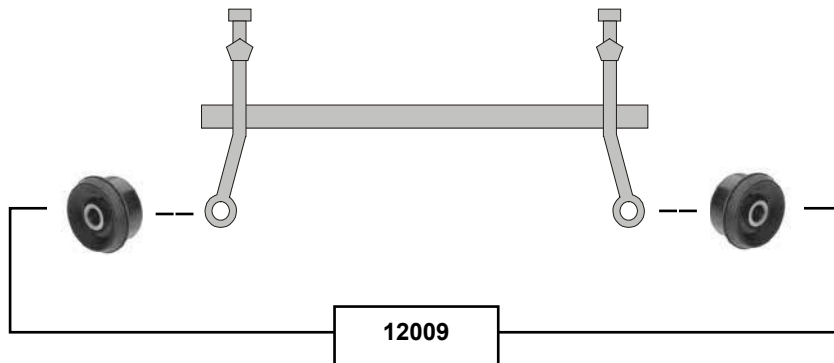

405 (1988 → 1996)

Ref. - No.

09373	3523.40	Querlenkerlager / control arm mount		12x33x38
09818	5037.20	Federbeinstützlager / suspension strut mount	(ch.) → 70613611	Ø A 72/100
10091	5035.27	Kugellager / ball bearing		
10861	5037.26	Federbeinstützlager / suspension strut mount	(ch.) 70613612 →	
10862	5037.26 S1	Rep. Satz Federbeinstützlager / rep. kit suspension strut mount	(ch.) 70613612 →	
10863	5035.21 SK	Rep. Satz Federbeinstützlager / rep. kit suspension strut mount	(ch.) → 70613611	
12009	5131.47	Rep. Satz Hinterachslager / rep. kit rear axle bearing		
17790	3523.89	Querlenkerlager / control arm mount