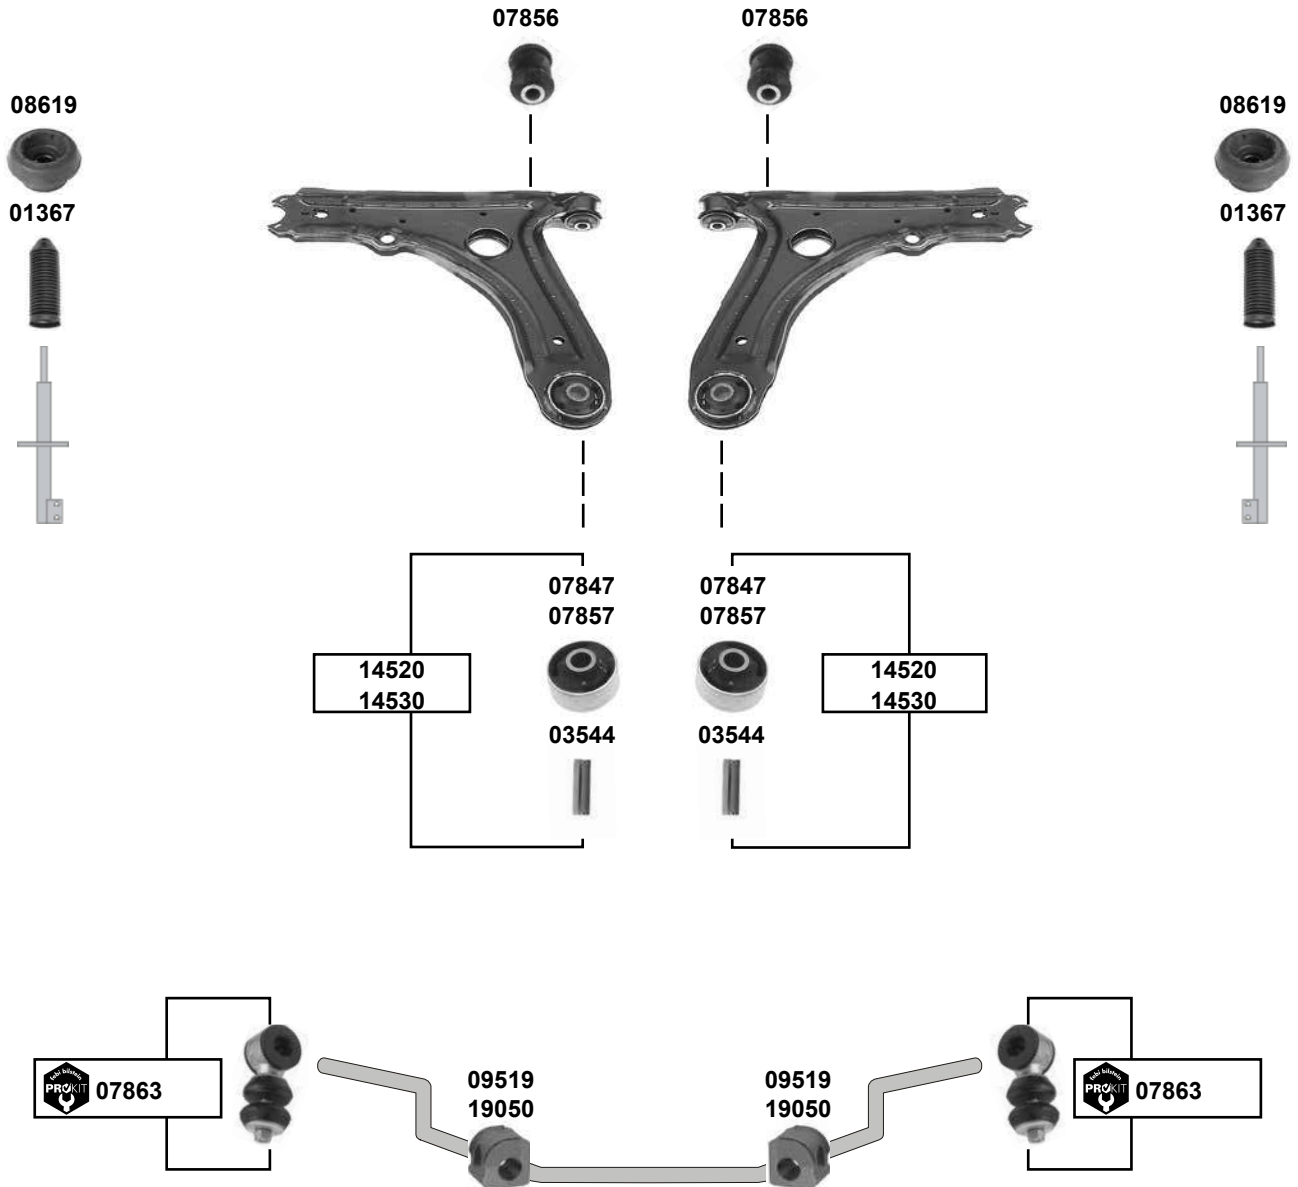

Golf 3 Cabrio (1E) (1994 → 2002)

(1) 1.9 TDI (ch.) 1E-V-006001 →

(2) (ch.) 1H-SW062 539 → / 1H-SB019 476 →

Ref. - No.

Ref. - No.	Description	Quantity	Notes	Dimensions
01367	Federbeinstützlager / suspension strut mount	(2)		50x17
03544	Hülse / sleeve		NEW	17x60x41
07847	Querlenkerlager / control arm mount		OLD	12x33x54
07856	Querlenkerlager / control arm mount			17x60x41
07857	Querlenkerlager / control arm mount			
07863	ProKit Verbindungsstange / connecting rod			
08619	Federbeinstützlager / suspension strut mount			
09519	Stabilisatorlager / stabilizer mount	(1)		Ø | 17
14520	Querlenkerlager / control arm mount		OLD	
14530	Querlenkerlager / control arm mount		NEW	
19050	Stabilisatorlager / stabilizer mount			Ø | 19