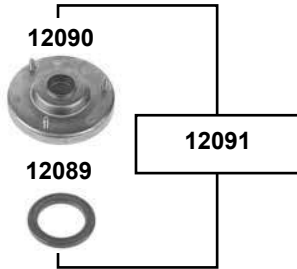

J5

(1982 → 1994)

Ref. - No.

12089	5035.17	Kugellager / ball bearing	Ø A 70,5
12090	5210.20	Federbeinstützlager / suspension strut mount	
12091	5210.20 S1	Rep. Satz Federbeinstützlager / rep. kit suspension strut mount	
12344	5131.46	Blattfederlager / leaf-spring bearing	16x38x72
12375	3561.08	Zugstrebenlager / tie arm bush	22x48x24,5