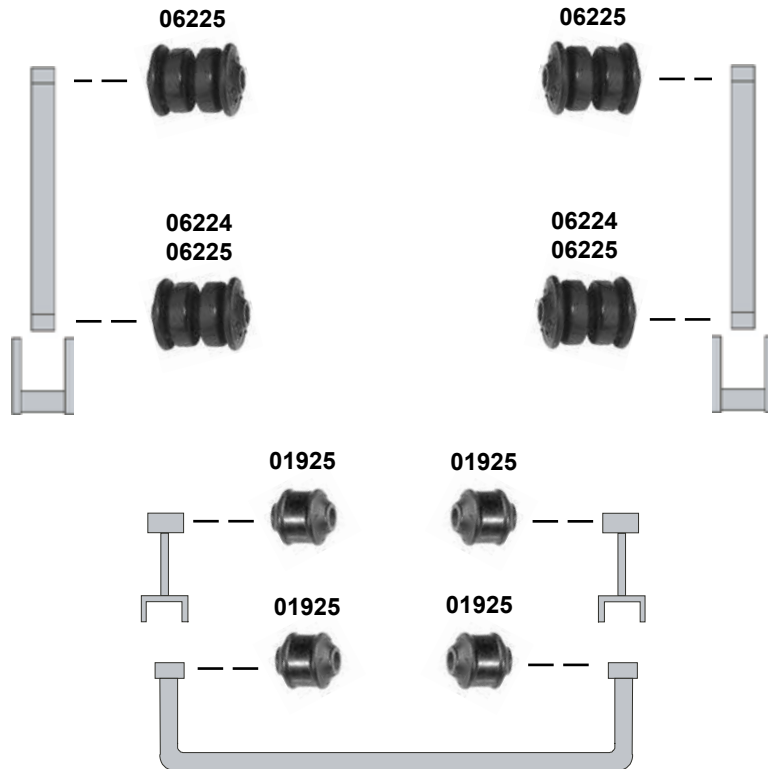

LT(28/29) (21)
(1976 → 1996)

Blattfeder / leaf spring

Ref. - No.

01925	291 411 045
06224	291 511 181
06225	291 511 171 C

Stabilisatorlager / stabilizer mount
Blattfederlager / leaf-spring bearing
Blattfederlager / leaf-spring bearing

12x37,5x40
12x49x75
14x52x75