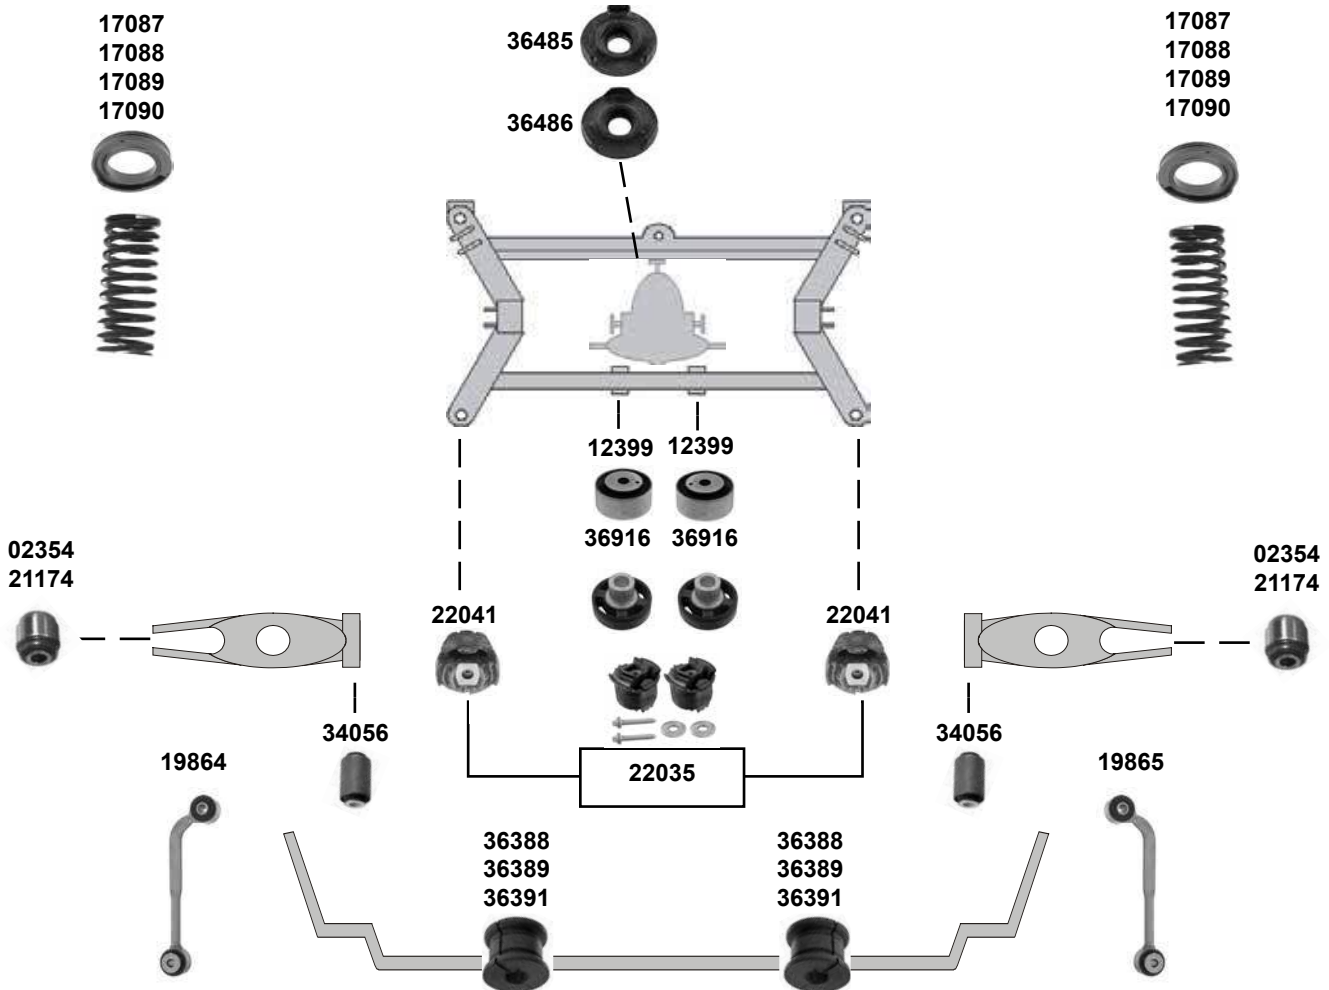

CLC (BM 203) (2008 → 2011)

(1) (ch.) A 555897 → / E 035376 →

(2) wahlweise / optional 221 352 01 27

Ref. - No.

Ref. - No.	Description	Dimensions
02354	Gelenk für Radlagergehäuse / joint for wheel bearing housing	
12399	Gummilager Hinterachsdiff. / rubber mount, rear axle differential	15x29x66
17087	Federunterlage, Schraubenfeder / spring seat, coil spring	H 5
17088	Federunterlage, Schraubenfeder / spring seat, coil spring	H 9
17089	Federunterlage, Schraubenfeder / spring seat, coil spring	H 13
17090	Federunterlage, Schraubenfeder / spring seat, coil spring	H 17
19864	Verbindungsstange links / connecting rod rechte	
19865	Verbindungsstange rechts / connecting rod right	
21174	Gelenk für Radlagergehäuse / joint for wheel bearing housing	(2)
22035	Rep. Satz Hinterachskörper / rep. kit rear subframe	
22041	Achskörperlager, Hinterachse / crossmember bush, rear axle	
34056	Querlenkerlager / control arm mount	(1)
36388	Stabilisatorlager / stabilizer mount	Sport 12x52x58
36389	Stabilisatorlager / stabilizer mount	Ø | 16
36391	Stabilisatorlager / stabilizer mount	Ø | 15
36485	Differentiallagerung / differential bearing front	(ex.) Sport Ø | 13
36486	Differentiallagerung / differential bearing front	
36916	Gummilager / rubber mount	Ø A 23,96