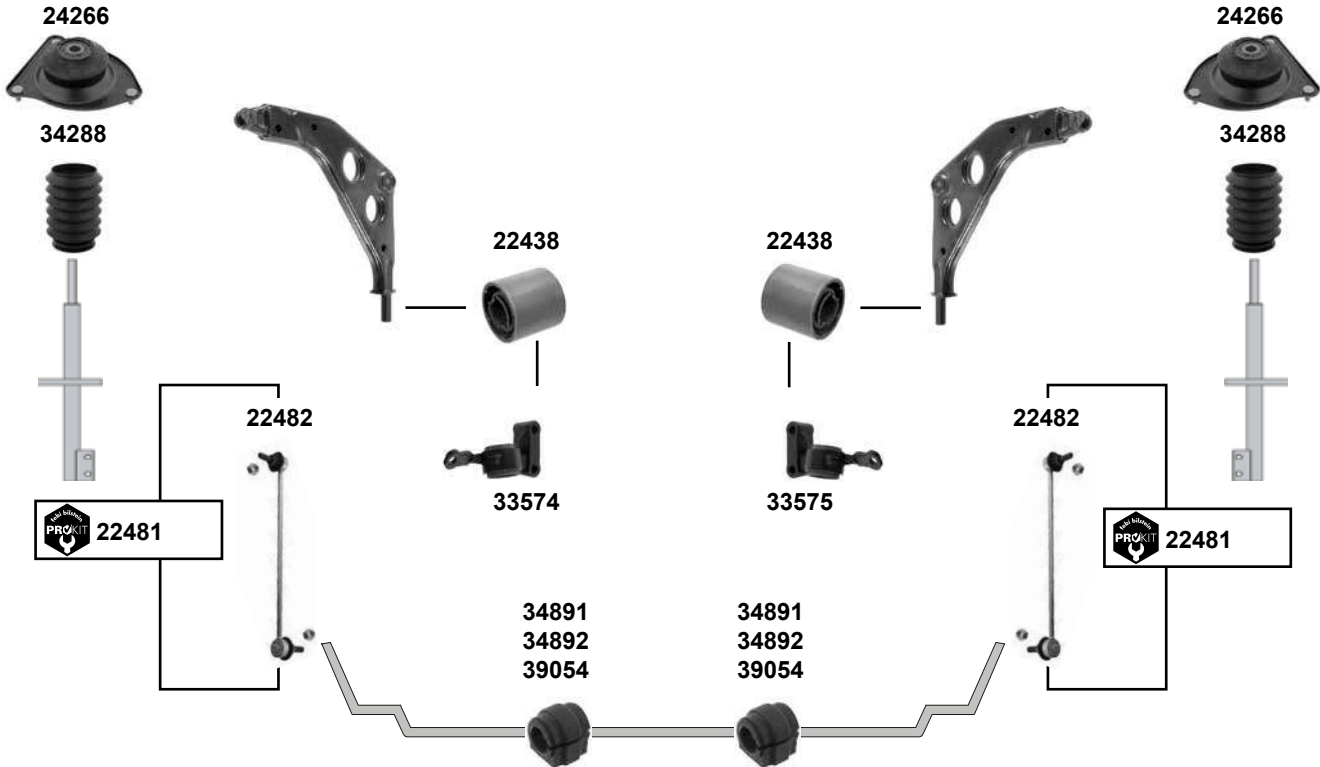

(ch.) → 007991

Ø | 24

(1)

Cooper / One (R50/R52/R53) (2001 → 2009)

(1) R 50 Coupe: Cooper (ex.) Sport
R 50 Coupe: One D, One 1,4i, One 1,6i nur/only Sport
R 52 Cabrio: Cooper, One (ex.) Sport

(2) R 50 Coupe:
One D, One 1,4i, One 1,6 (ex.) Sport