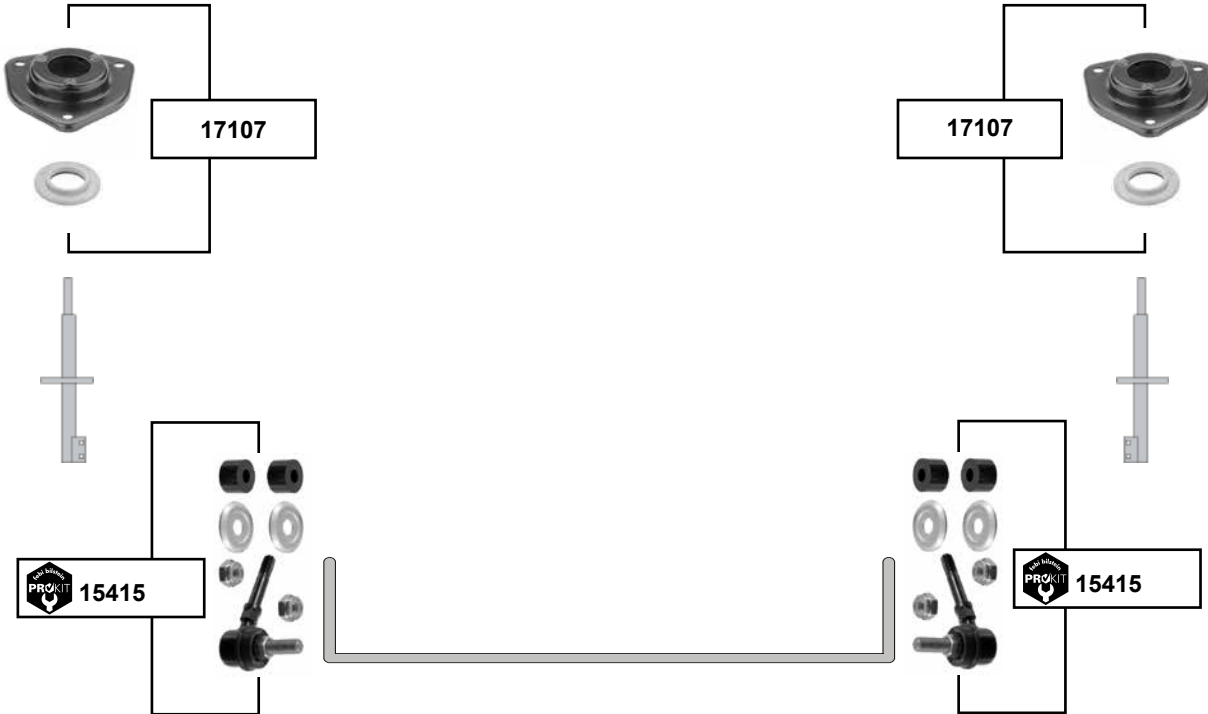

Almera (N15) (1995 → 2000)

Ref. - No.

15415	54618-50Y00
17107	54320-50Y12 S1
17109	56218-61L10 S1

ProKit Verbindungsstange / connecting rod
Rep. Satz Federbeinstützlager / rep. kit suspension strut mount
Rep. Satz Federbeinstützlager / rep. kit suspension strut mount

GA16,GA16, CD20

M10x1,25