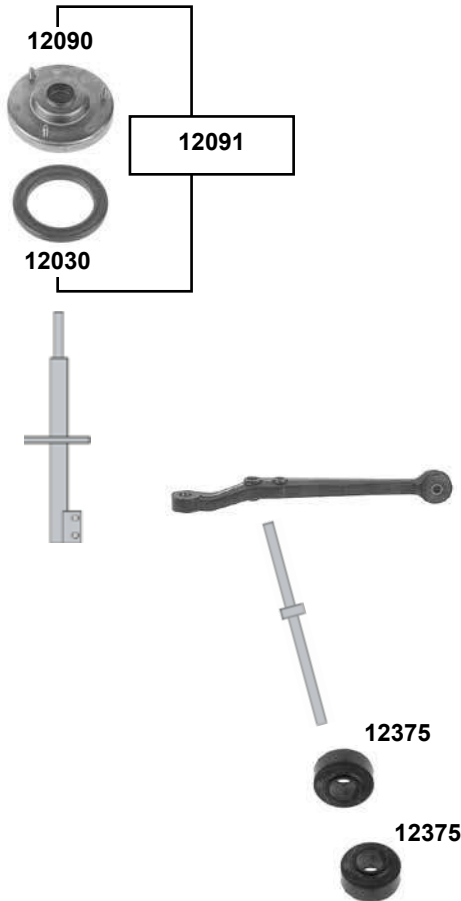

Ducato (290)
(1982 → 1994)

Ref. - No.

12030	1355179080	Kugellager / ball bearing
12090	4466980	Federbeinstützlager / suspension strut mount
12091	4466980 S	Rep. Satz Federbeinstützlager / rep. kit suspension strut mount
12344	4333710	Blattfederlager / leaf-spring bearing
12375	4339248	Zugstrebenlager / tie arm bush

16x38x72
22x48x20,5