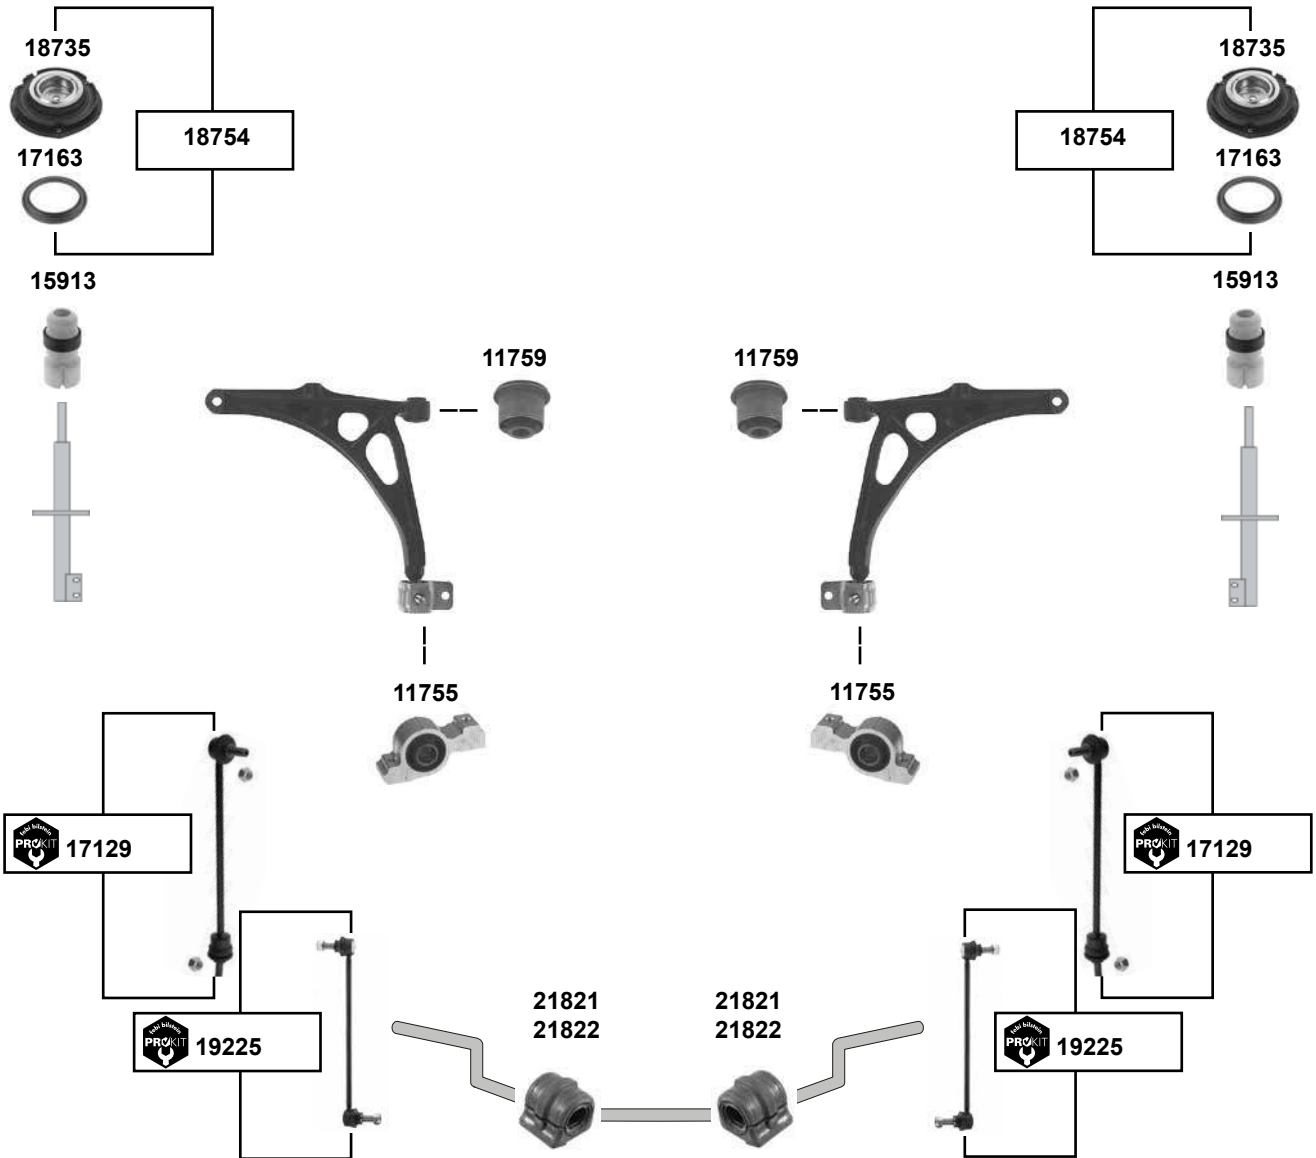

406

(1996 → 2004)

(1) alle / all (ex.) variable Federung / variable suspension

Coupé → O 07664

Coupé O 07665 → 07846: 2,0 16V (XU10J4) / 3,0 V6

Coupé Modell / Model 00 → 2,0 16 V

Ref. - No.

Ref. - No.	Description	Notes	Dimensions
11755	Querlenkerlager / control arm mount		
11759	Querlenkerlager / control arm mount		
15913	Anschlagpuffer, Stoßdämpfer / buffer, shock absorber		
17129	ProKit Verbindungsstange / connecting rod	→ O 7664	L 300
17163	Kugellager / ball bearing		Ø A 114,5
18735	Federbeinstützlager / suspension strut mount	(1)	
18754	Rep. Satz Federbeinstützlager / rep. kit suspension strut mount	(1)	
19225	ProKit Verbindungsstange / connecting rod	O 7665 →	
21821	Stabilisatorlager / stabilizer mount		Ø I 23
21822	Stabilisatorlager / stabilizer mount		Ø I 24