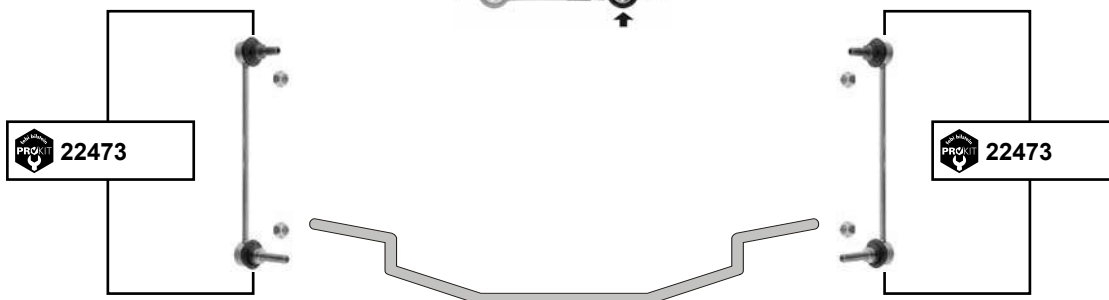

(ch.) → 007991

Ø | 24

(1)

Cooper / One (R50/R52/R53) (2001 → 2009)

(1) R 50 Coupe: Cooper (ex.) Sport
R 50 Coupe: One D, One 1,4i, One 1,6i nur/only Sport
R 52 Cabrio: Cooper, One (ex.) Sport

(2) R 50 Coupe:
One D, One 1,4i, One 1,6 (ex.) Sport