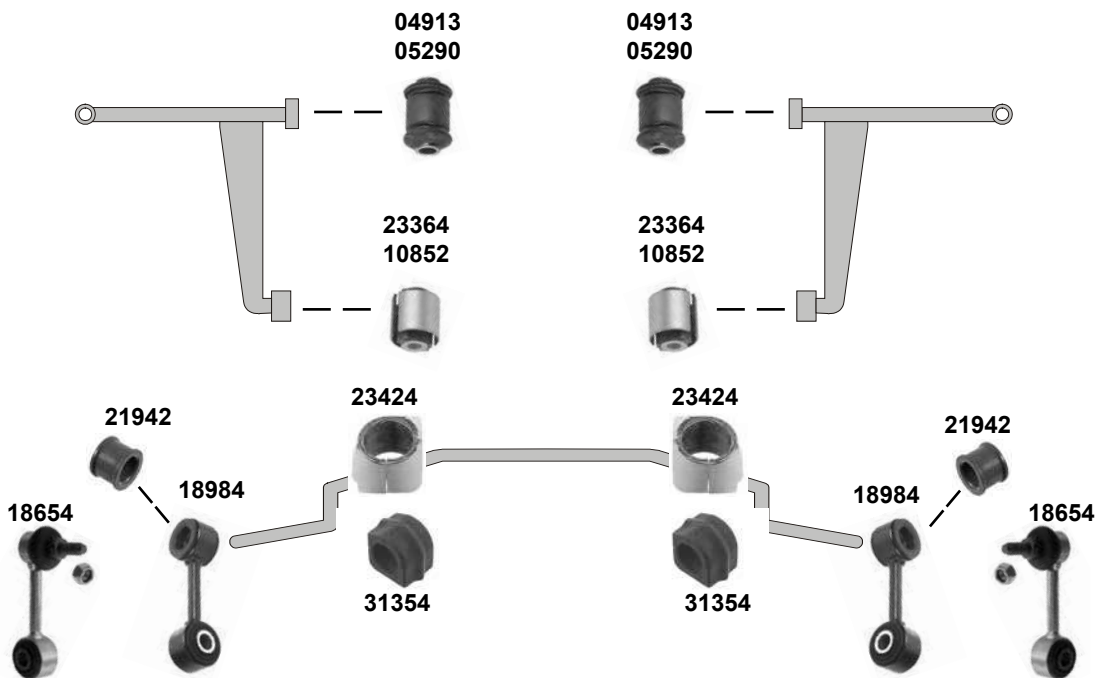

(1) 95 → 98
99 → 03 (mot.) AAC/ABL/ACV/AET/AES/AEU/AHY/AJA/AJT/AMV/APL/AUF/AXG/AYY

Ref. - No.

Ref. - No.	Description	Notes	Dimensions
02395	Querlenkerlager / control arm mount		12x39x60
04913	Querlenkerlager / control arm mount	(ch.) → 70-T-199 999	14x35x60
05027	Querlenkerlager / control arm mount		12x35x60
05290	Querlenkerlager / control arm mount	(ch.) 70-T-200 000 →	14x41x60
10852	Querlenkerlager / control arm mount	OLD	14x50x60
18654	Verbindungsstange / connecting rod		Ø | 27
18866	Anschlagpuffer für Querlenker / buffer for control arm		
18984	Verbindungsstange / connecting rod	(ex.) Ø Stabi 27	
21942	Gummilager / rubber mount		
23364	Querlenkerlager / control arm mount		Ø | 27
23424	Stabilisatorlager / stabilizer mount	NEW (1)	14x50x60
31354	Stabilisatorlager / stabilizer mount	PR-0AB	Ø23,5