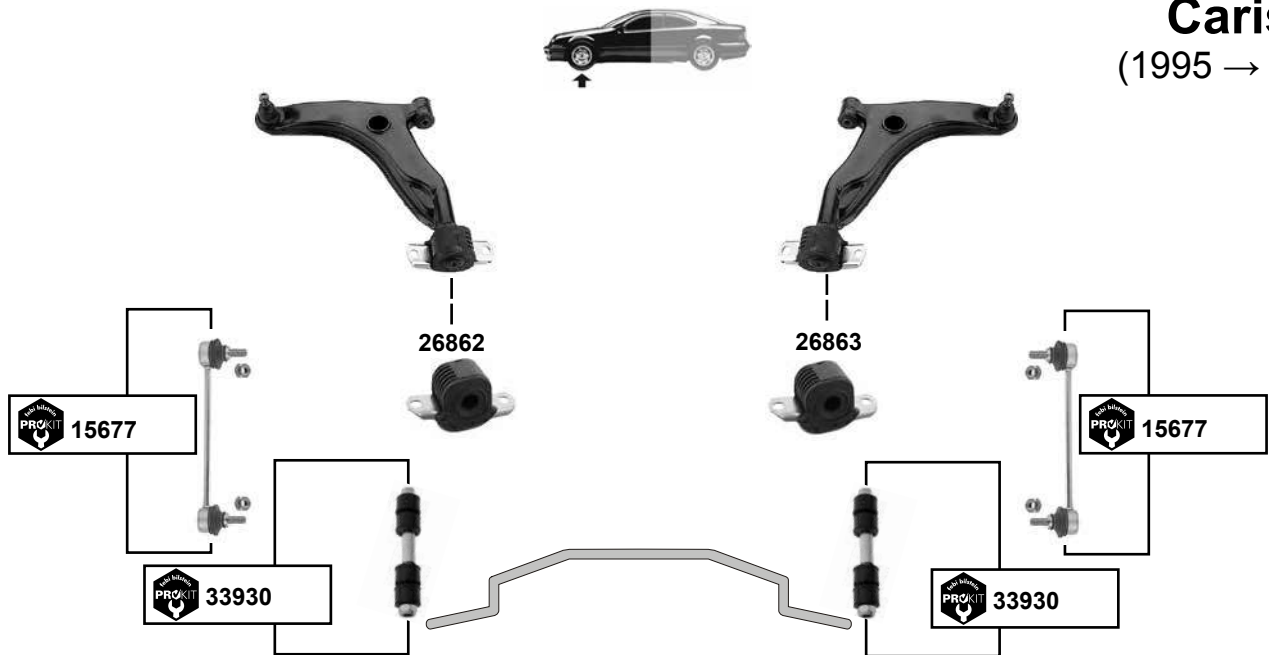

Carisma (1995 → 2006)

Ref. - No.

15414	4056A014	ProKit Verbindungsstange / connecting rod		L 60
15677	MR272116	ProKit Verbindungsstange / connecting rod		L 201
26862	MB808909	Querlenkerlager / control arm mount		
26863	MB808910	Querlenkerlager / control arm mount		
26867	MR272118 S1	ProKit Verbindungsstange / connecting rod	03/99 → 06/06	L 76
28220	MR272117	ProKit Verbindungsstange / connecting rod	07/95 → 02/99	L 76
29377	MR102014	Querlenkerlager / control arm mount		Ø 60,2
33930	MR392730	ProKit Verbindungsstange / connecting rod	03/99 → 06/06	L 137