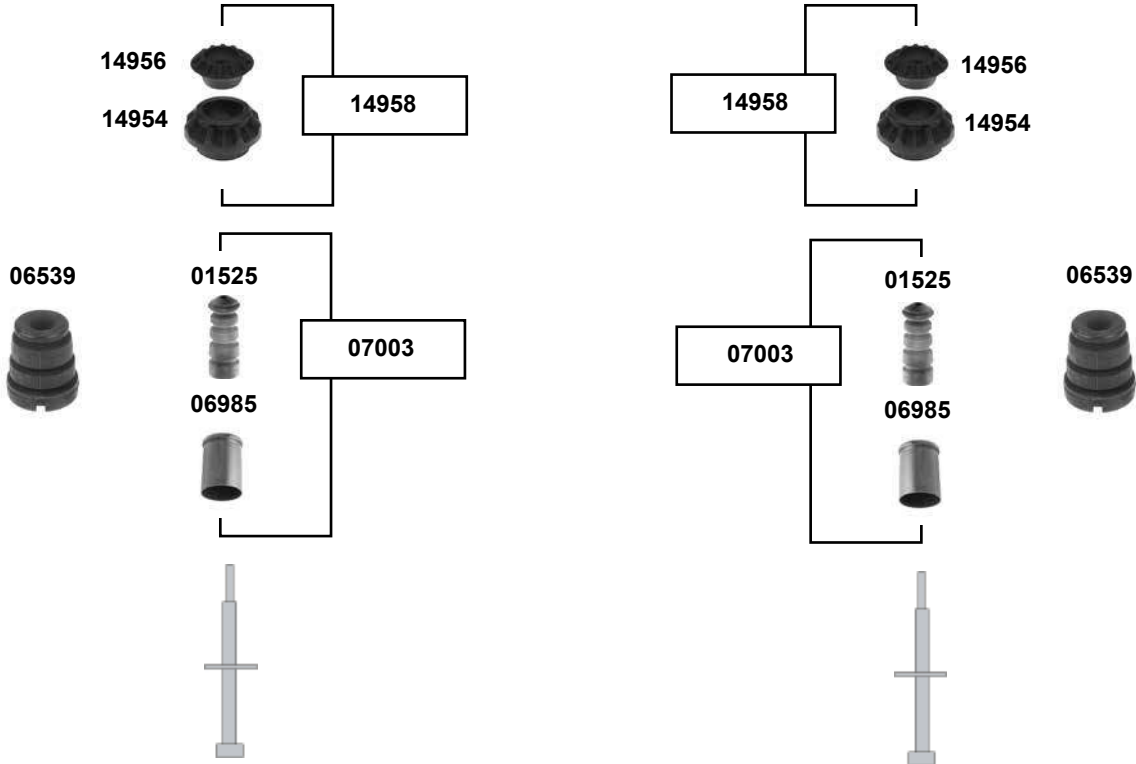

Golf 2 Syncro (19/1G) (1984 → 1992)

Rep Sätze / rep. kit

14960

(1) (ex.) Ralley Golf / Golf Country

(2) Ralley Golf / Golf Country

Ref. - No.

01525	191 512 131 B	Anschlagpuffer, Stoßdämpfer / buffer, shock absorber	(1)	H 146
06539	191 512 131 A	Anschlagpuffer, Stoßdämpfer / buffer, shock absorber	(2)	H 58,5
06985	191 513 425	Schutzkappe, Stoßdämpfer / protective cap, shock absorber	(1)	H 90
07003	191 512 131 B S1	Rep. Satz Anschlagpuffer / rep. kit buffer	(1)	
14954	191 512 333	Federbeinstützlager / suspension strut mount		
14956	191 512 335	Federbeinstützlager / suspension strut mount		
14958	191 512 333 S1	Rep. Satz Federbeinstützlager / rep. kit suspension strut mount		
14960	191 512 131 B S2	Rep. Satz Federbeinstützlager / rep. kit suspension strut mount	(1)