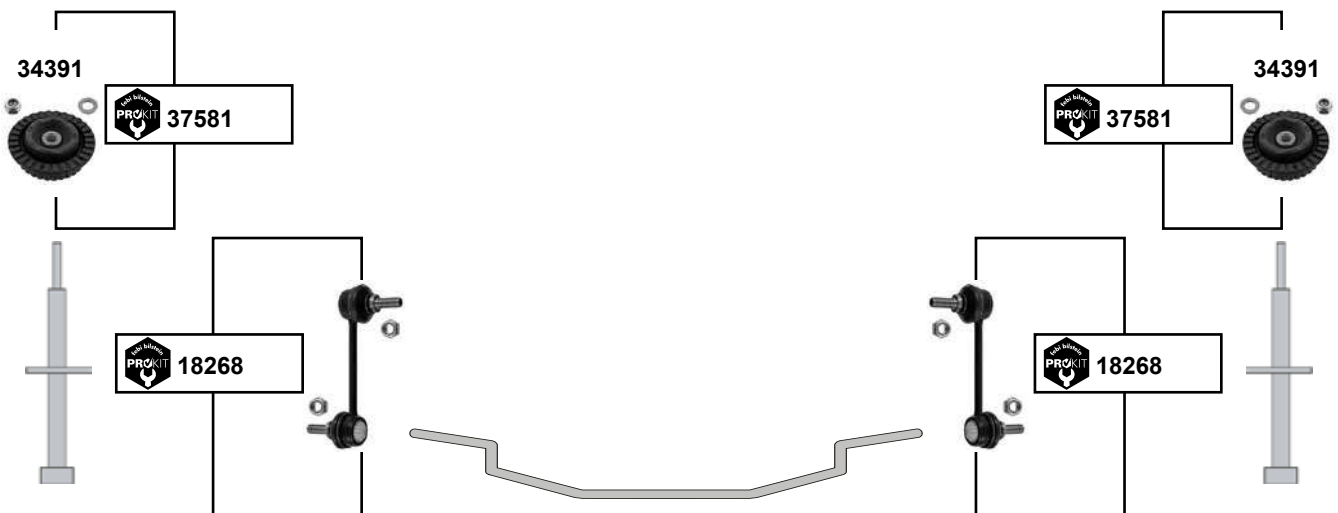

GT (2003 →)

Ref. - No.

18268	46843389	ProKit Verbindungsstange / connecting rod		L 124
34391	60625002	Federbeinstützlager / suspension strut mount	→ 10	H37
36620	51805870	ProKit Verbindungsstange / connecting rod		L 325
36671	50515274	ProKit Verbindungsstange / connecting rod		L 144
36672	50515275	ProKit Verbindungsstange / connecting rod		L 144
37581	60625002 S1	ProKit Federbeinstützlager / suspension strut mount	→ 10