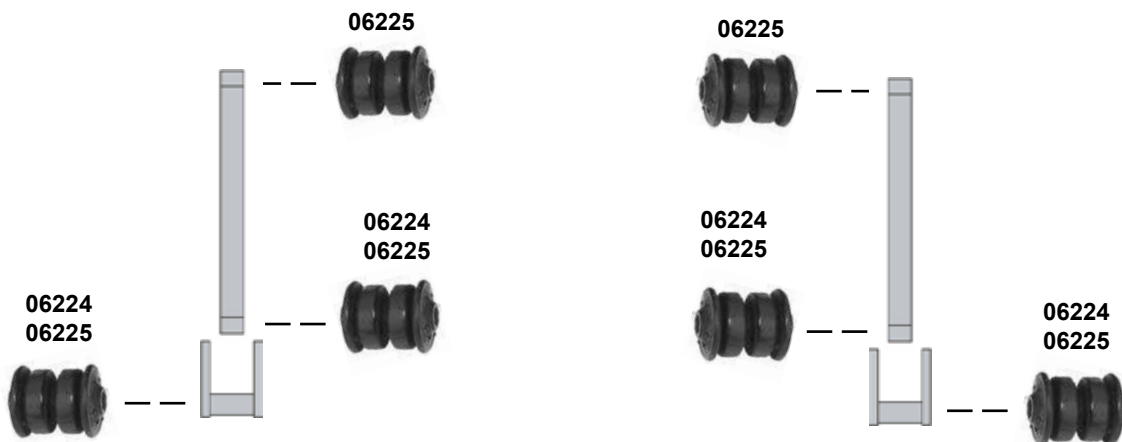

LT(28/29) (21)
(1976 → 1996)

Blattfeder / leaf spring

Ref. - No.

01925	291 411 045
06224	291 511 181
06225	291 511 171 C

Stabilisatorlager / stabilizer mount
Blattfederlager / leaf-spring bearing
Blattfederlager / leaf-spring bearing

12x37,5x40
12x49x75
14x52x75