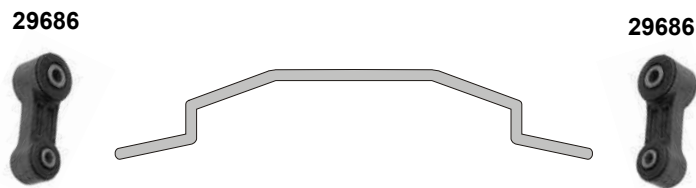

Legacy II (B11)
(1993 → 1998)

Ref. - No.

29375	20201AA000
29685	20481AA001
29686	20420AA004

Querlenkerlager / control arm mount
Verbindungsstange / connecting rod
Verbindungsstange / connecting rod

Ø A 38
L 100
L 67