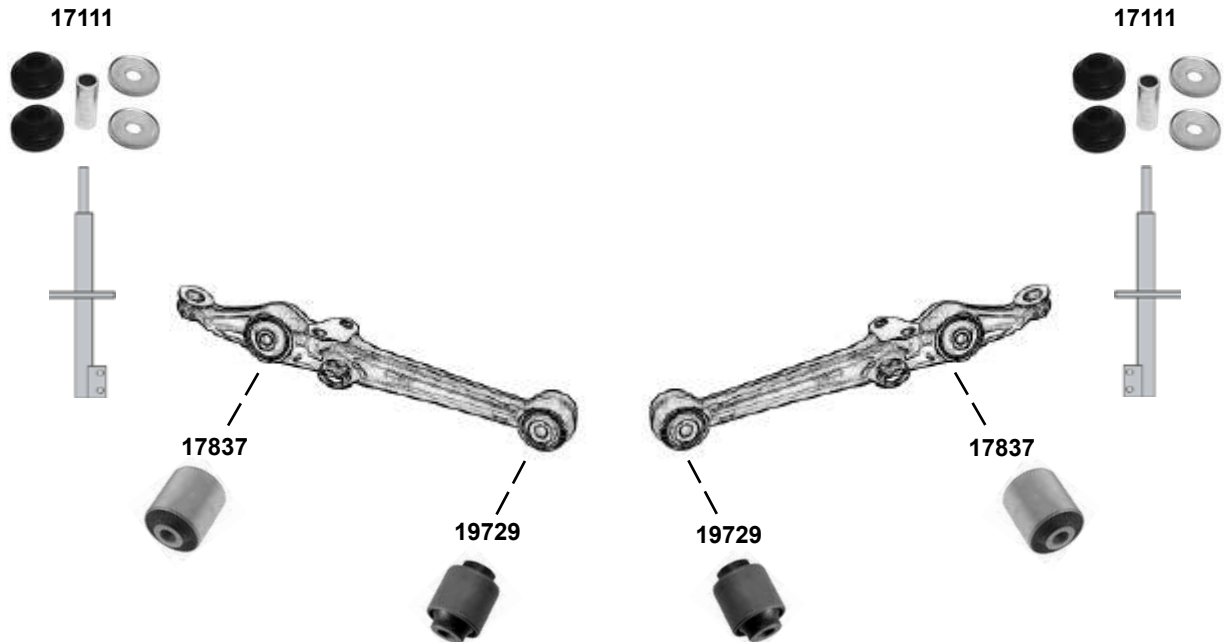

CRX (ED / EE) (1987 → 1992)

Ref. - No.

17111	51631-SB0-004 S1	Rep. Satz Federbeinstützlager / rep. kit suspension strut mount
17837	51810-SH3-004	Querlenkerlager / control arm mount
17839	52622-SH3-010	Querlenkerlager / control arm mount
17841	52365-SH3-000	Querlenkerlager / control arm mount
19729	51392-SR3-024	Querlenkerlager / control arm mount

Ø A 40
Ø A 37
Ø A 31