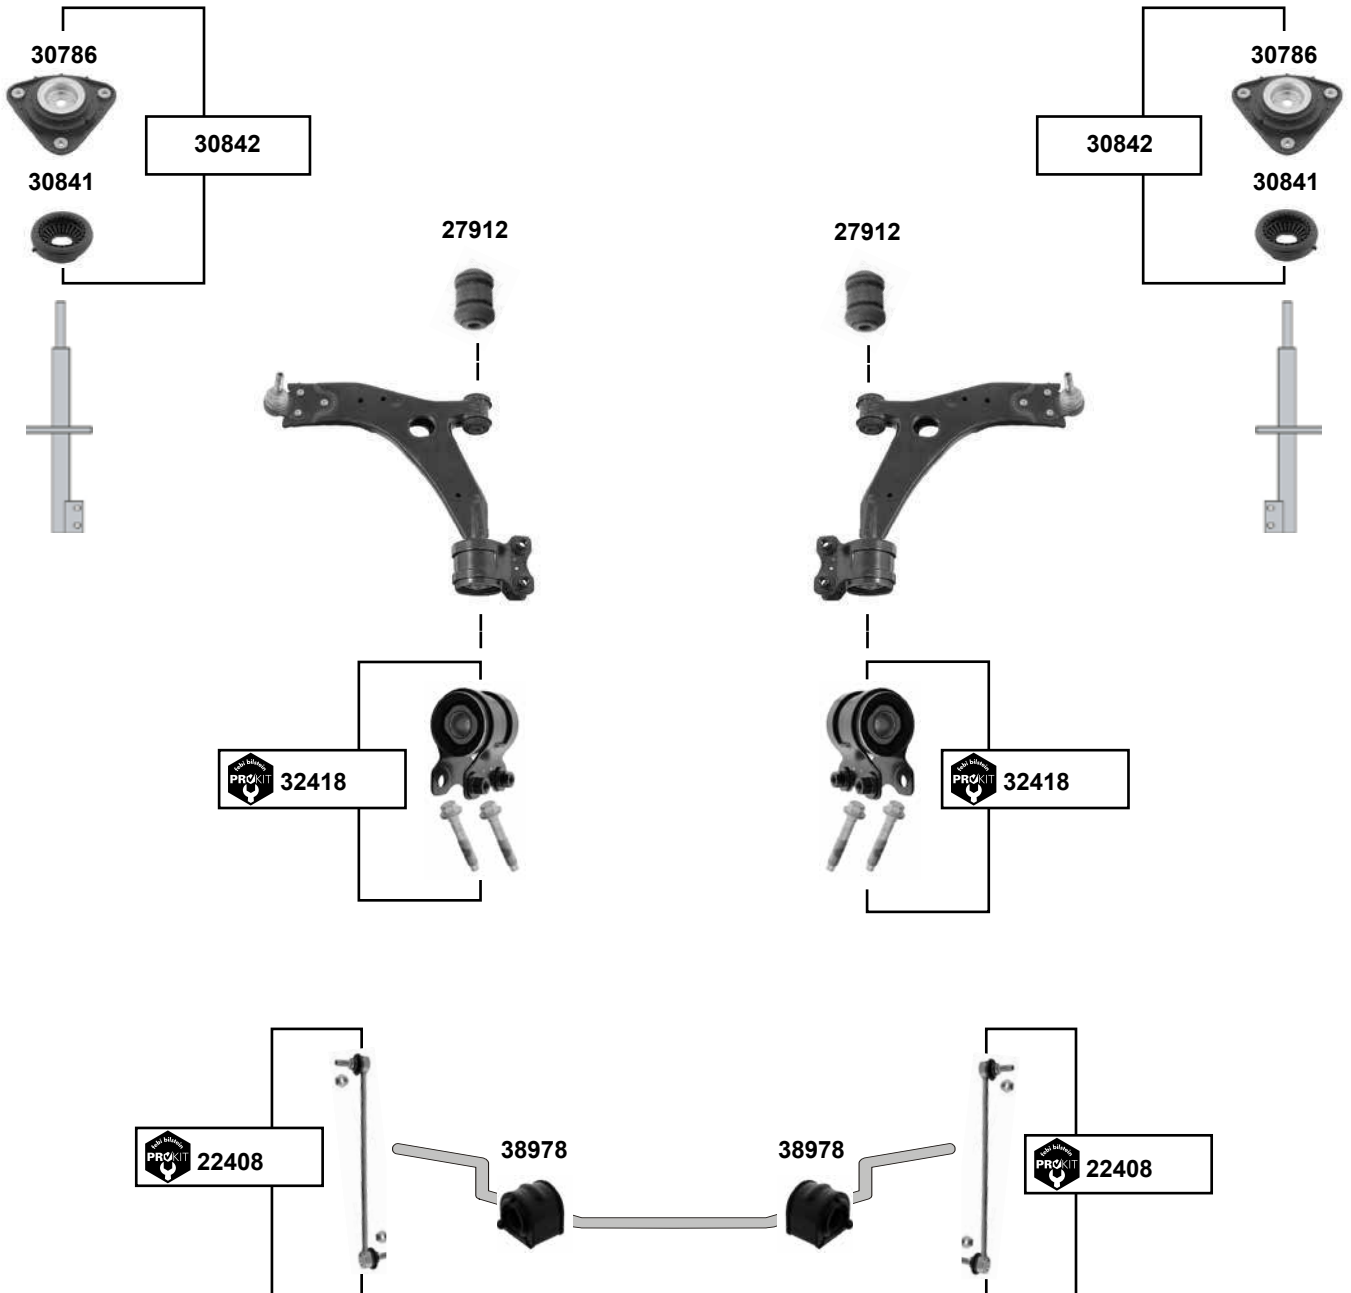

Focus C-Max 07
(03/07 → 07/10)

	Ref. - No.			
22408	1 230 909	ProKit Verbindungsstange / connecting rod		L 298
27912	1 477 858 S2	Querlenkerlager / control arm mount		
30786	1 377 471	Federbeinstützlager / suspension strut mount		
30841	1 508 111	Kugellager / ball bearing		
30842	1 377 471 S1	Rep. Satz Federbeinstützlager / rep. kit suspension strut mount		
32418	1 477 858 S3	ProKit Querlenkerlager / control arm mount		
38978	1 305 960	Stabilisatorlager / stabilizer mount		Ø | 18