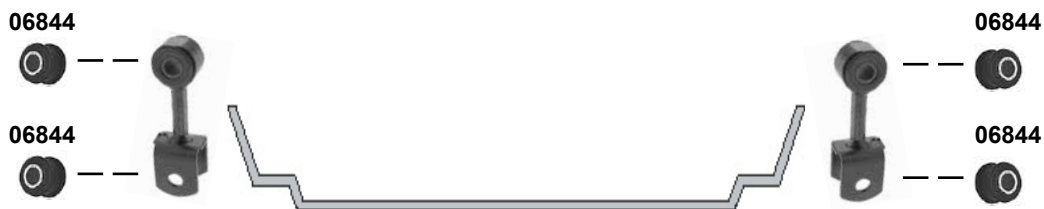

Sprinter I (BM 905) (2001 → 2006)

Ref. - No.

02317	123 320 09 89
06844	667 320 00 73
01505	611 324 03 50
09120	000 321 02 50

ProKit Verbindungsstange / connecting rod
Stabilisatorlager / stabilizer mount
Blattfederlager, Blattfeder / leaf-spring bearing, leaf spring
Blattfederlager, Blattfeder / leaf-spring bearing, leaf spring

Xenon (ex.) 4x4

L 100
36x32x12
16x80
16x38x80