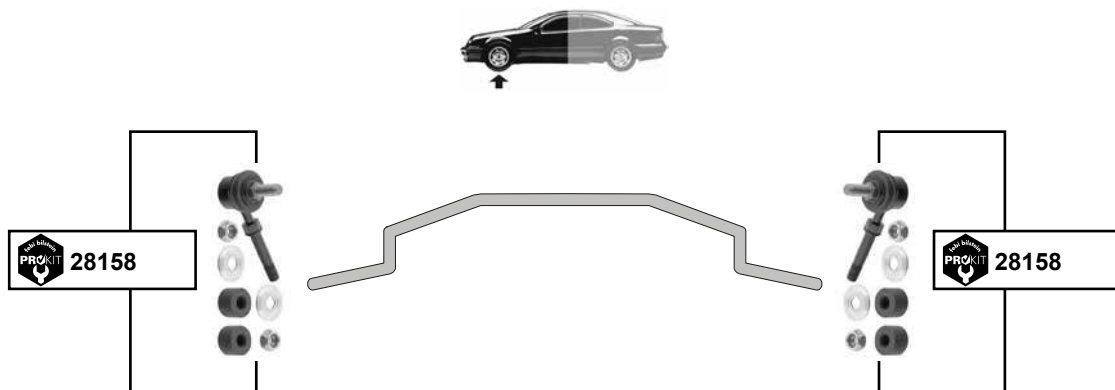

X-90
(1995 →)

(1) Wagon R 03 → 05 / 1,3L Benziner

Ref. - No.

28158	42420-65D00-000 S1	ProKit Verbindungsstange / connecting rod
28712	09319-10030-000	Querlenkerlager / control arm mount
32470	42451-76G00-000	Stabilisatorlager / stabilizer mounting
32475	46201-83E20-000 S2	Querlenkerlager / control arm mount
40842	41710-80G10-000	Federbeinstützlager / suspension strut mount

Wagon R+II → 00
00 →

(1)

L 90
Ø A 49
Ø I 20
52x12x40