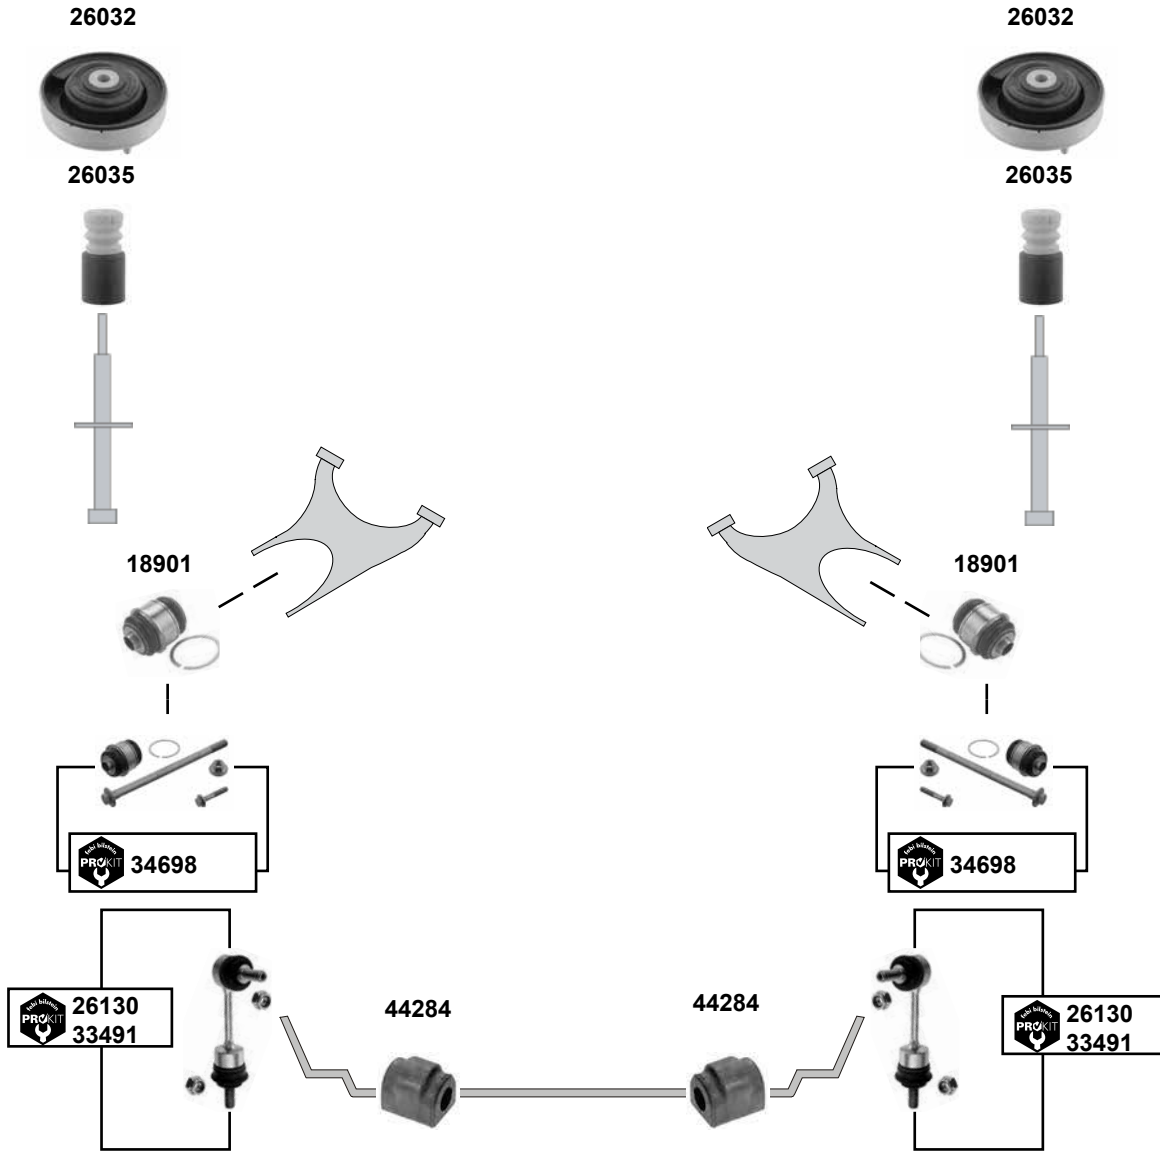

5'er (E60/E61/LCI) 520 d- M5
(2003 → 2010)

- (1) (ex.) Fahrzeuge mit Dynamic Drive / (ex.) vehicles without dynamic drive only
- (2) (ex.) 4WD, nur für Fahrzeuge mit Dynamic Drive / vehicles with dynamic drive only
- (3) E 61 : 523i touring , 525i touring , 530i touring , 545i touring , 550i touring , 520d touring , 525d touring , 530d touring , 535d touring für Fahrzeuge mit Sportfahrwerk / for vehicles with sports suspension / Ø Stabilisator / stabiliser 13,5
- (4) E 61 LCI : 520i touring, 523i touring , 525i touring , 530i touring , 550i touring , 520d touring , 525d touring , 530d touring , 535d touring für Fahrzeuge mit Sportfahrwerk / for vehicles with sports suspension / Ø Stabilisator / stabiliser 13,5

	Ref. - No.			
18901	33 32 6 767 748	Kugelgelenk mit Klemmring / ball joint with clamping ring		16x52/57x67
26032	33 52 6 779 611	Federbeinstützlager / suspension strut mount	(ex.) E 61	
26035	33 53 6 761 027	Anschlagpuffer, Stoßdämpfer / buffer, shock absorber	E 60 (ex.) M-Tech	
26130	33 50 6 781 540	ProKit Verbindungsstange / connecting rod	(1)	L 132
33491	33 50 6 781 537	ProKit Verbindungsstange / connecting rod	(2)	L 133
34698	33 32 6 767 748 S5	ProKit Kugelgelenk / ball joint		
44284	33 55 6 766 510	Stabilisatorlager / stabilizer mount	(3) (4)	ID = 12,5