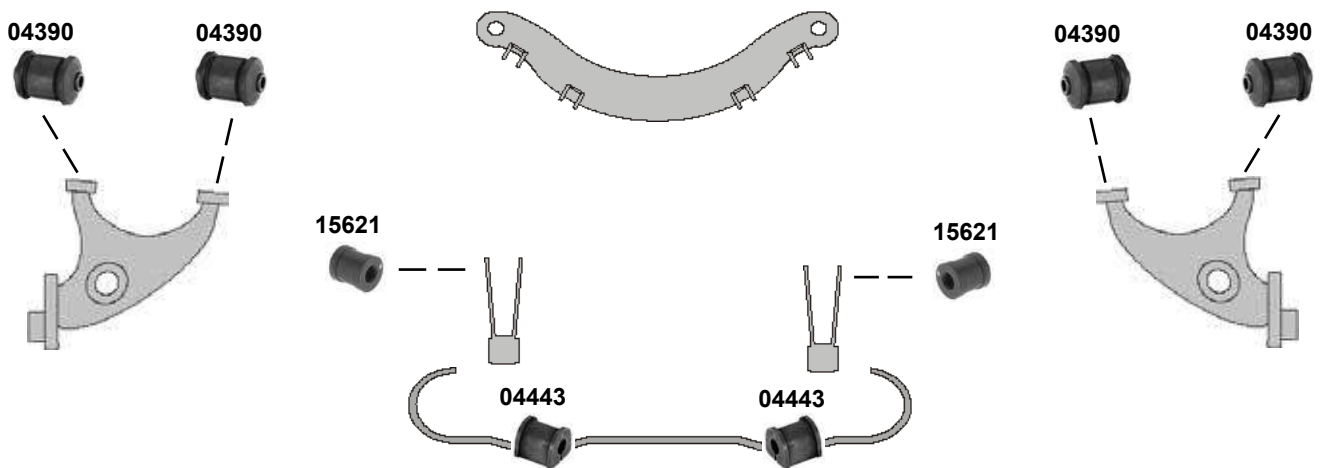

Vectra A

(1988 → 1995)

2.0 16 V → 2.5 V6

2.0 i 16V (100kW) / 16V Turbo / 2.5 V6

2.0 i 16V (110 / 115 kW)

(1) (ch.) → N 1999999 / N 5999999 / NV 999999

(2) (ch.) P 1000001 / P 5000001 / P 7100001 →

Ref. - No.