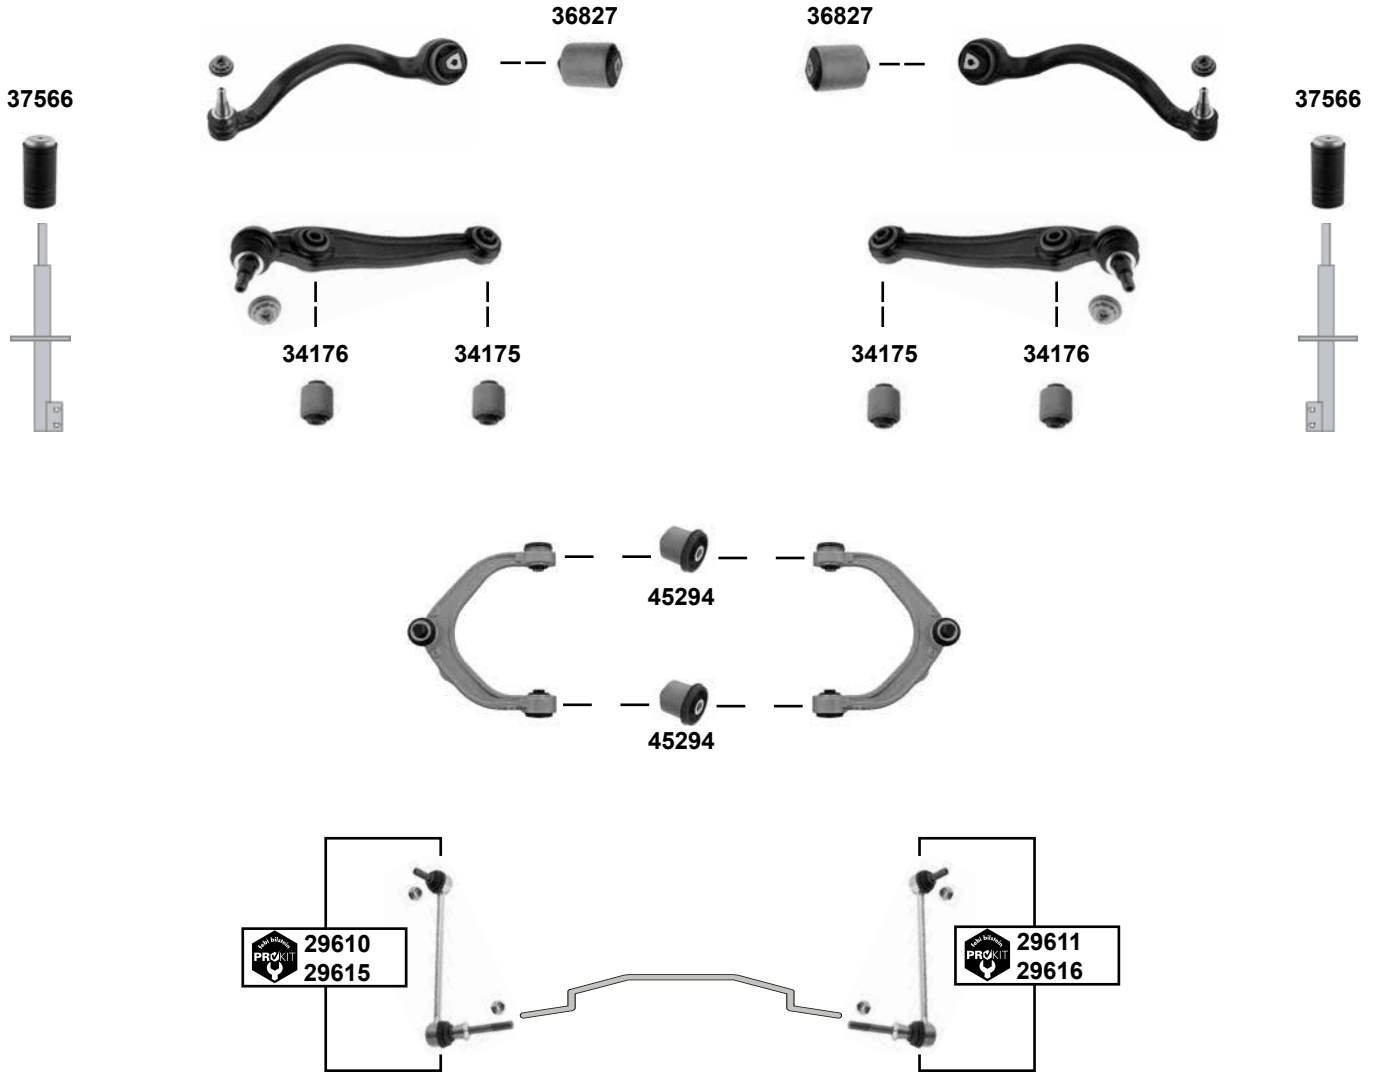

X5 II (E70/LCI)
(2007 → 2013)

i (1) Dynamic Drive / (ex.) E72

	Ref. - No.		i	
29610	37 11 6 771 929	ProKit Verbindungsstange / connecting rod	(1)	L 248,5
29611	37 11 6 771 930	ProKit Verbindungsstange / connecting rod	(1)	L 248,5
29615	31 35 6 773 023	ProKit Verbindungsstange / connecting rod	(ex.) Dynamic Drive	L 248,5
29616	31 35 6 773 024	ProKit Verbindungsstange / connecting rod	(ex.) Dynamic Drive	L 248,5
34175	31 10 6 771 194	Querlenkerlager, hinten / control arm mount, rear		12x70x90
34176	31 10 6 771 897	Querlenkerlager, vorne / control arm mount, front		12x70x90
36827	31 10 6 778 015	Querlenkerlager / control arm mount		12x70x90
37566	31 33 6 776 554	Schutzhülle, protection cover	(ex.) M	H 155
45294	31 12 6 771 199	Querlenkerlager / control arm mount		52x52x50