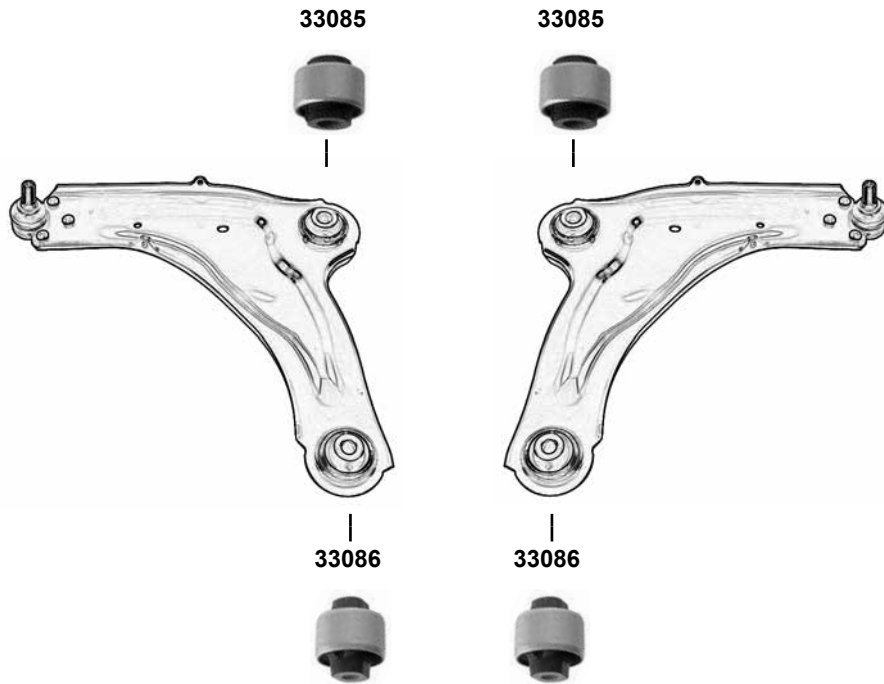

L 280
 Ø | 13 H 79,5

passend für / to fit

RENAULT

Car
Division 

Fluence

(2010 →)

(1) L301,2,4,5,6,7,B,C,D,F,G,H,J,K,L,M,P,R,S,T,V,W,Z

Ref. - No.