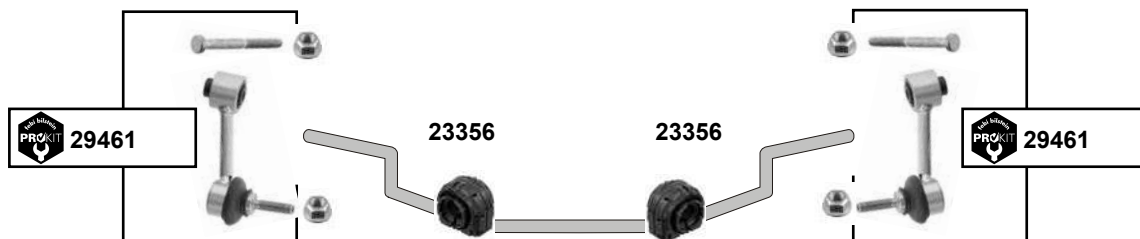

TT (8J) (2007 →)