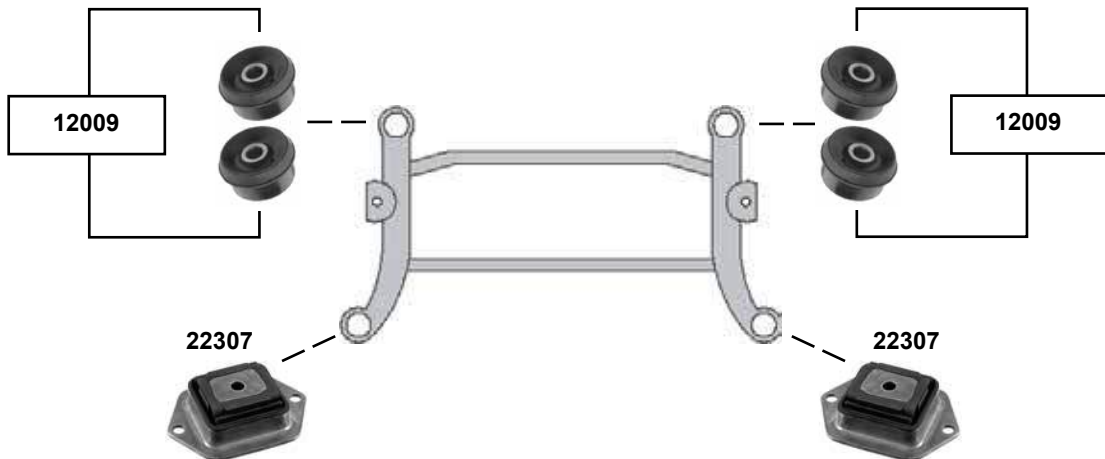

Partner I
(1996 → 2002)

servo

2.0 HDI

(1) alle mit erhöhte Aufhängung / all with increased suspension
Kurzlieferwagen 475, 600 normale Aufhängung / standard suspension / (ex.) DW10TD
alle mit verstärkte Aufhängung → O 08364 / all with reinforced suspension → O 08364

Ref. - No.

11423	5087.46	ProKit Verbindungsstange / connection rod	(1)	L 300
12009	5131.47	Rep. Satz Hinterachse / rep. kit rear axle		Ø | 11,5 H 30
17817	5094.65	Stabilisatorlager / stabilizer mount		Ø | 21
21818	5094.77	Stabilisatorlager / stabilizer mount		Ø | 22
22307	5152.62	Hinterachslager / rear axle mounting		
23405	3523.83	Querlenkerlager / control arm mount		
37765	5094.65 S1	Stabilisatorlagersatz / stabilizer mount kit