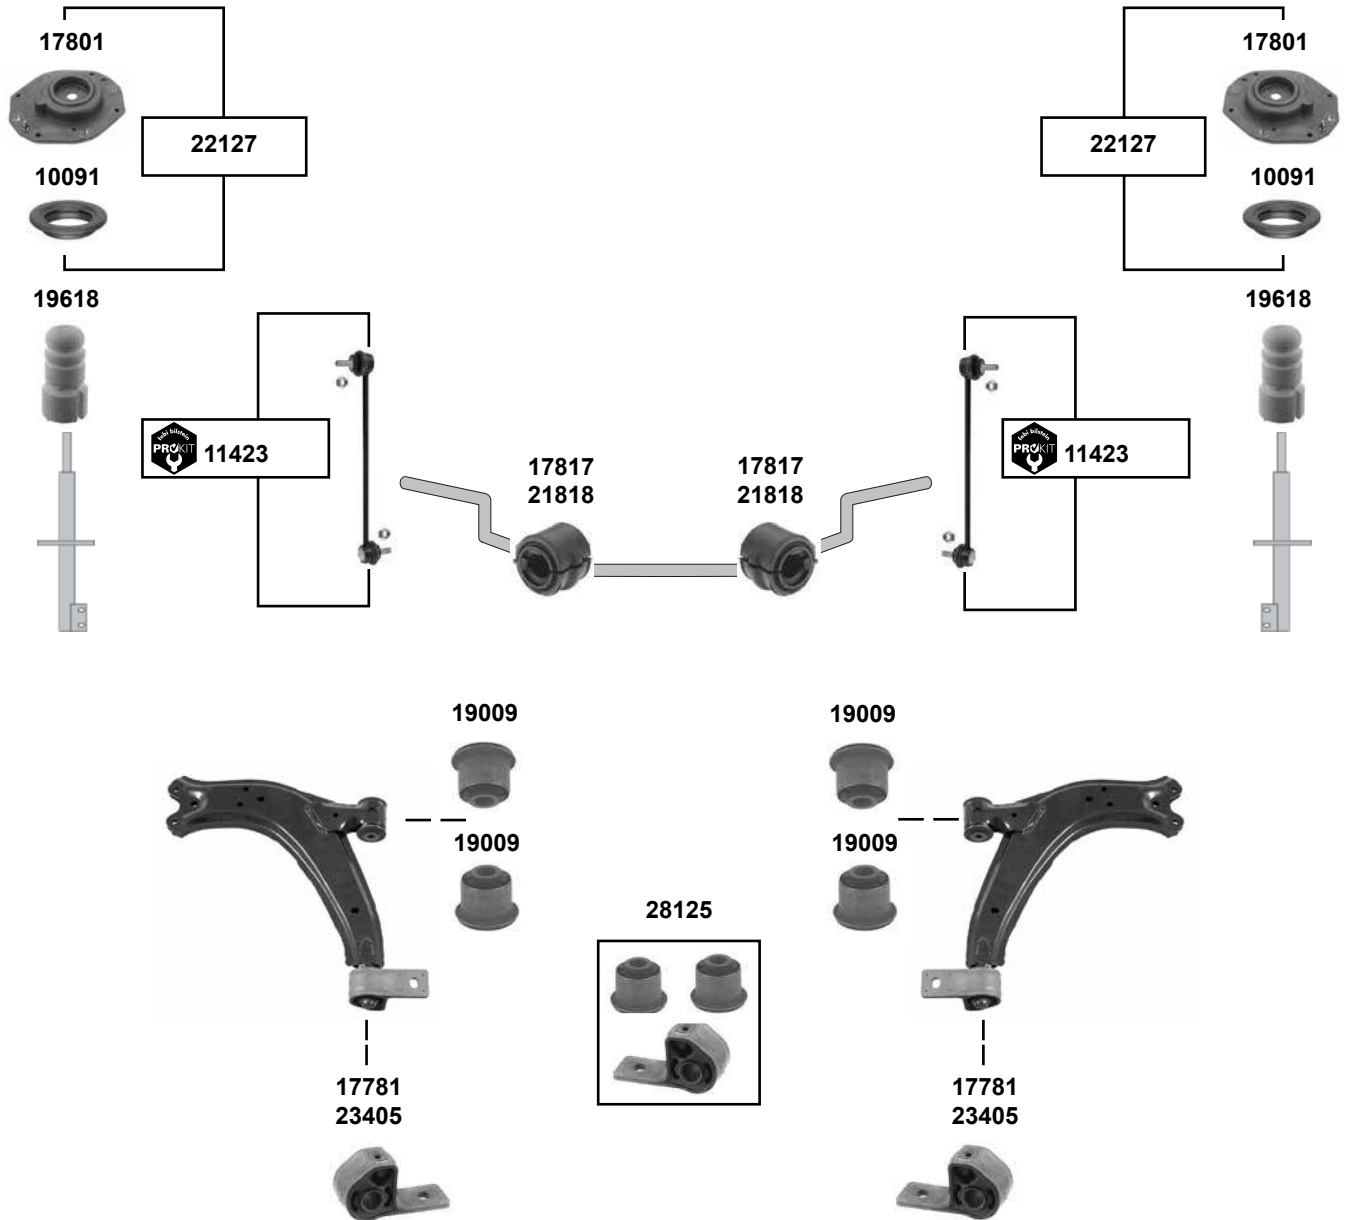

Partner I (1996 → 2002)

man.

	Ref. - No.			
10091	5035.27	Kugellager / ball bearing		Ø A 72/100
11423	5087.46	ProKit Verbindungsstange / connection rod		L 300
17781	3523.75	Querlenkerlager / control arm mount	(ex.) 2,0 HDI	
17801	5038.76	Federbeinstützlager / suspension strut mount		
17817	5094.65	Stabilisatorlager / stabilizer mount		Ø I 21
19009	3520.H5 S1	Querlenkerlager / control arm mount		
19618	5033.27	Anschlagpuffer, Stoßdämpfer / buffer, shock absorber	(ex.) Kastenwagen	
21818	5094.77	Stabilisatorlager / stabilizer mount		Ø I 22
22127	5038.76 S1	Rep. Satz Federbeinlager / rep. kit strut mount		
23405	3523.83	Querlenkerlager / control arm mount	2,0 HDI	
28125	3520.H5 S2	Rep.Satz Querlenkerlager / rep. kit control arm mount	(ex.) HDI