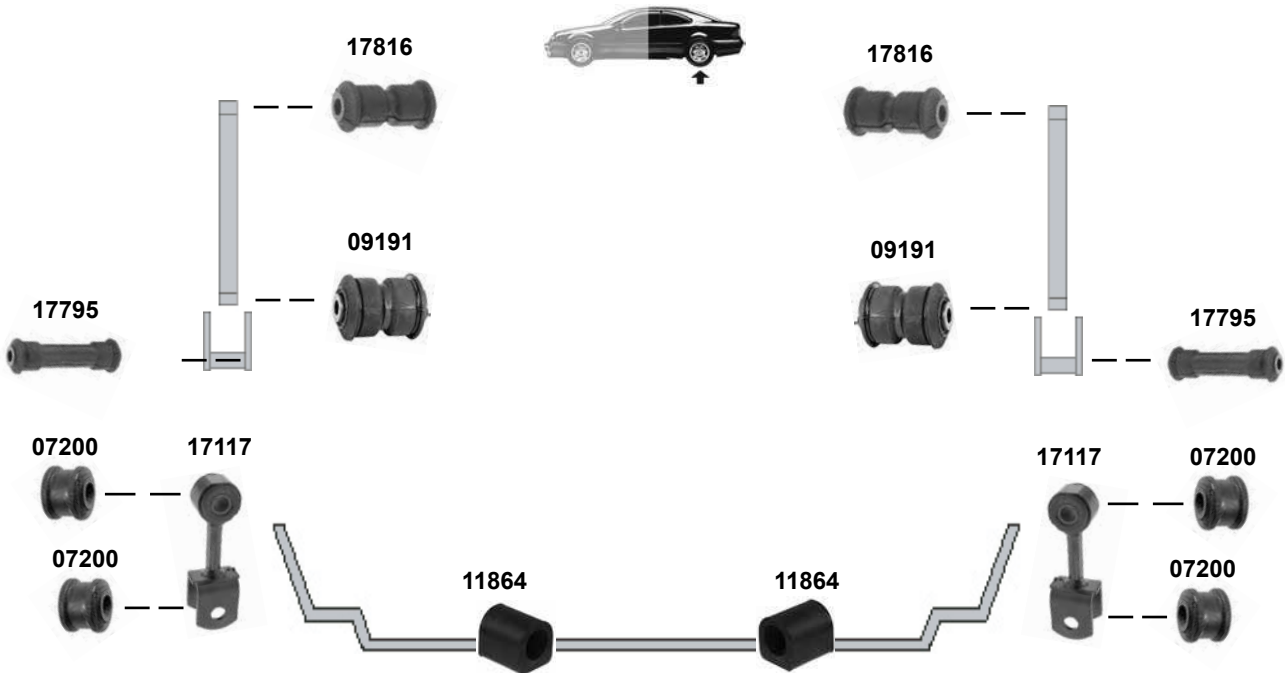

Ø | 21

LT 28 / LT 35 (2D) (1997 → 2007)

Ref. - No.

Ref. - No.	Description	Dimensions
07200	Stabilisatorlager / stabilizer mount	12x26x26
09191	Blattfederlager / leaf-spring mount	12x50x80
11864	Stabilisatorlager / stabilizer mount	Ø 23
17114	Verbindungsstange / connecting rod	
17115	Verbindungsstange / connecting rod	
17117	Verbindungsstange / connecting rod	
17795	Blattfederlager / leaf-spring mount	12x32x134
17816	Blattfederlager / leaf-spring mount	(ch.) → 2D-2-025166
18299	Stabilisatorlager / stabilizer mount	Ø 13,5
18874	Stabilisatorlager / stabilizer mount	Ø 25
22657	Querlenkerlager / control arm mount	