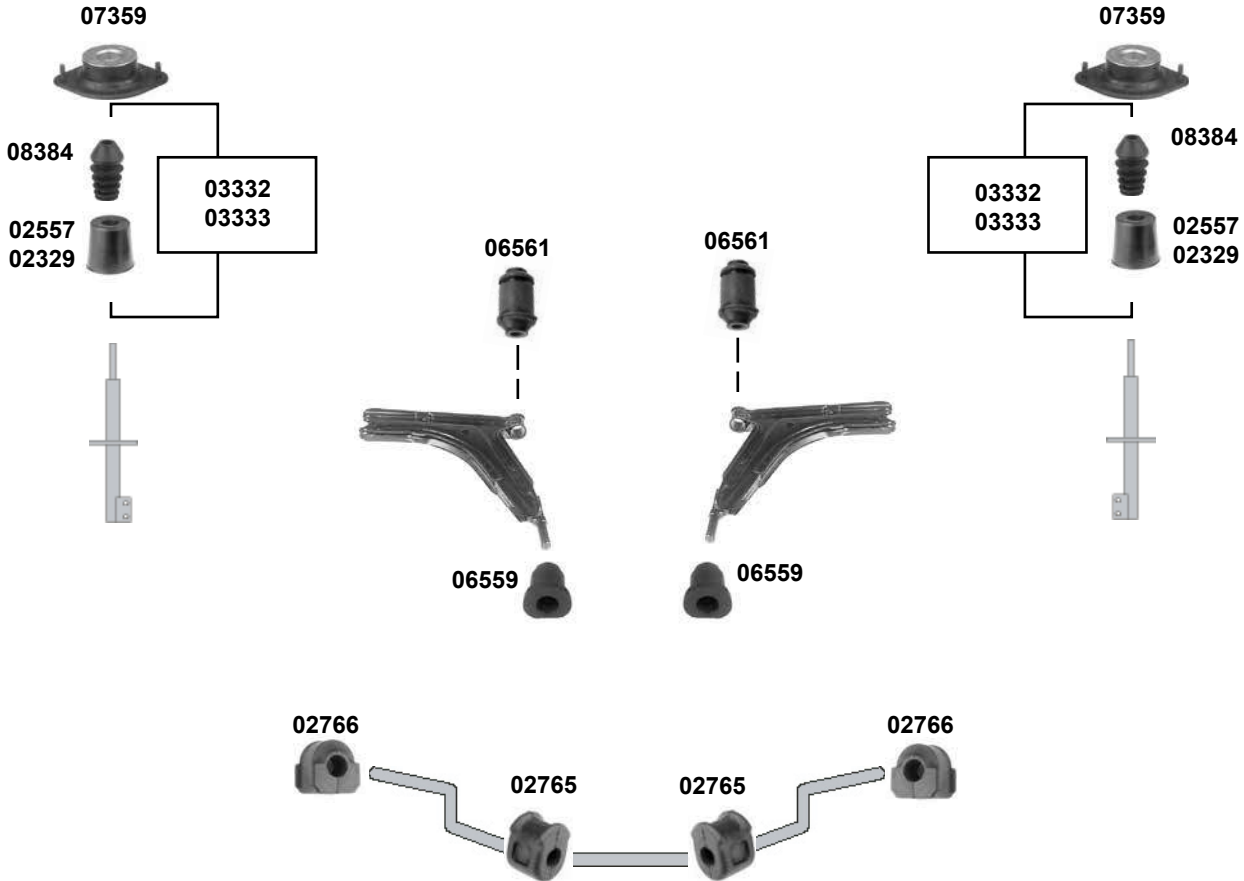

Golf 1 (17)

(1975 → 1984)

Golf 1 Cabrio (15)

(1979 → 1993)

Rep Sätze / rep. kit

02413

02336

Ref. - No.