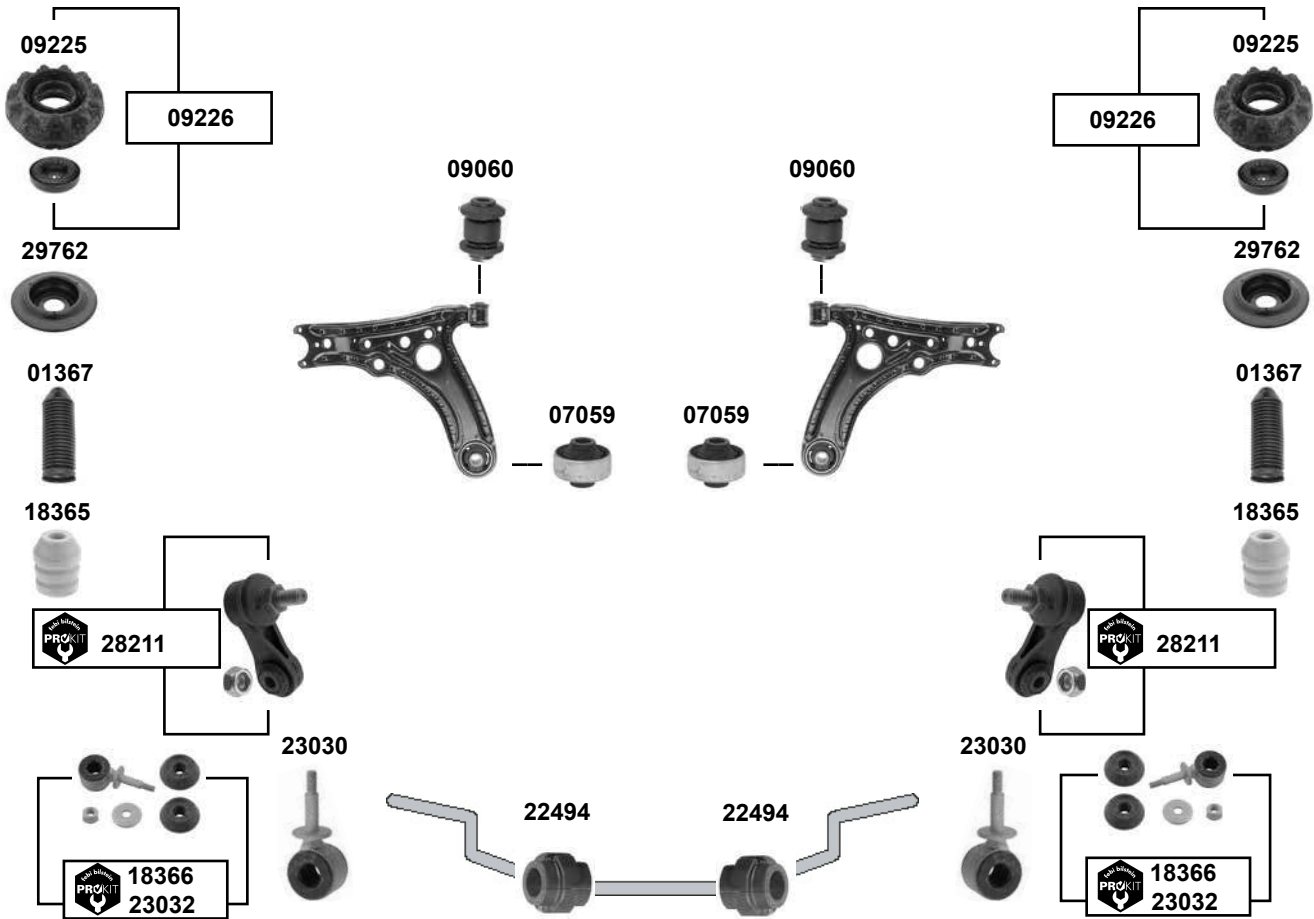

Lupo (6X) (1999 → 2006)

(ex.) 3L TDI

- (1) → 03 Stabilisator / stabilizer Ø 18 mm
  04 → (mot.) ALD/AUC/AUB/AUD/VBBY/AHW/AMF/AJKU
- (2) Stabilisator / stabilizer Ø 20/22 mm
- (3) Stabilisator / stabilizer Ø 18 mm
- (4) (mot.) ANY, AYZ (3L TDI) ARR, (1,4 FSI) Stabilisator / stabilizer Ø 18 mm
- (5) → 03 Stabilisator / stabilizer Ø 20/22 mm alle/ all // 04 → Stabilisator / stabilizer Ø 20 (mot.) ALD/AUC/AUB/AUD BBY/AHW/AMF/AKU/AVY

Ref. - No.

Part No.	Ref. - No.	Description	Quantity	Notes
01367	357 413 175 A	Faltenbalg, Stoßdämpfer / bellow, shock absorber	6E	
07059	6N0 407 181	Querlenkerlager / control arm mount		Ø A 61
09060	6N0 407 182	Querlenkerlager / control arm mount		Ø A 28
09225	6N0 412 331 A	Federbeinstützlager / suspension strut mount		
09226	6N0 412 331 A S	Rep. Satz Federbeinstützlager / rep. kit suspension strut mount		
18365	1H0 412 303 B	Anschlagpuffer, Stoßdämpfer / buffer, shock absorber		H 63
18366	6N0 411 315 C S1	ProKit Verbindungsstangensatz / connecting rod set	(1)	
22494	6X0 411 313 A	Stabilisatorlager / stabilizer mount	(3)	
23030	6N0 411 315 D	Verbindungsstange / connecting rod	(5)	
23032	6N0 411 315 D S1	ProKit Verbindungsstange / connecting rod	(2)	
28211	6E0 411 315	ProKit Verbindungsstange / connecting rod	(4)	
29762	1J0 412 341	Federteller, oben / spring plate upper		Ø A 92