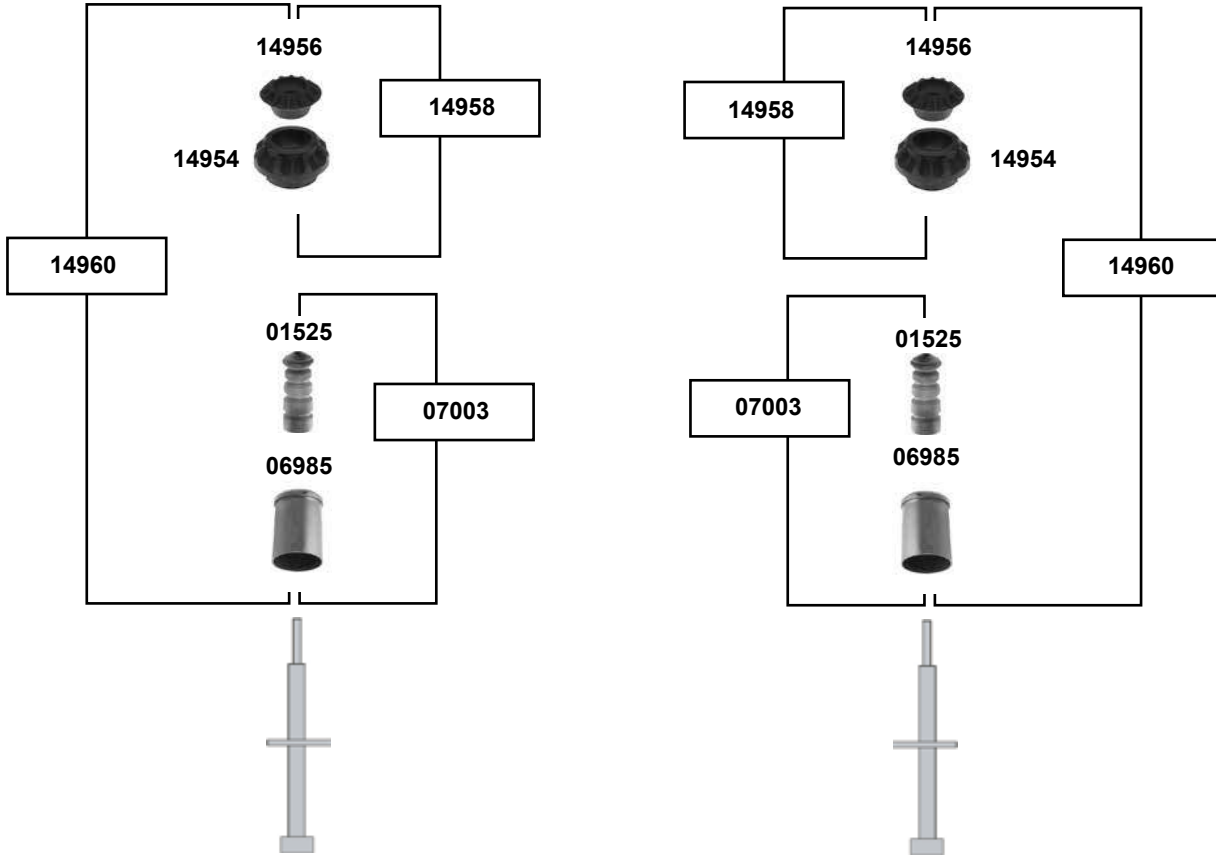

Golf 2 (1984 → 1992)

Ref. - No.

01199	191 501 541 S1	Achskörperlagersatz / axle beam mounting kit	
01525	191 512 131 B	Anschlagpuffer, Stoßdämpfer / buffer, shock absorber	H 146
03671	191 501 541	Hinterachslager / rear axle mount	12x44,5x90
06985	191 513 425	Schutzkappe, Stoßdämpfer / protective cap, shock absorber	H 90
07003	191 512 131 B S1	Rep. Satz Anschlagpuffer / rep. kit buffer	
14954	191 512 333	Federbeinstützlager / suspension strut mount	
14956	191 512 335	Federbeinstützlager / suspension strut mount	
14958	191 512 333 S1	Rep. Satz Federbeinstützlager / rep. kit suspension strut mount	
14960	191 512 131 B S2	Rep. Satz Anschlagpuffer / rep. kit buffer