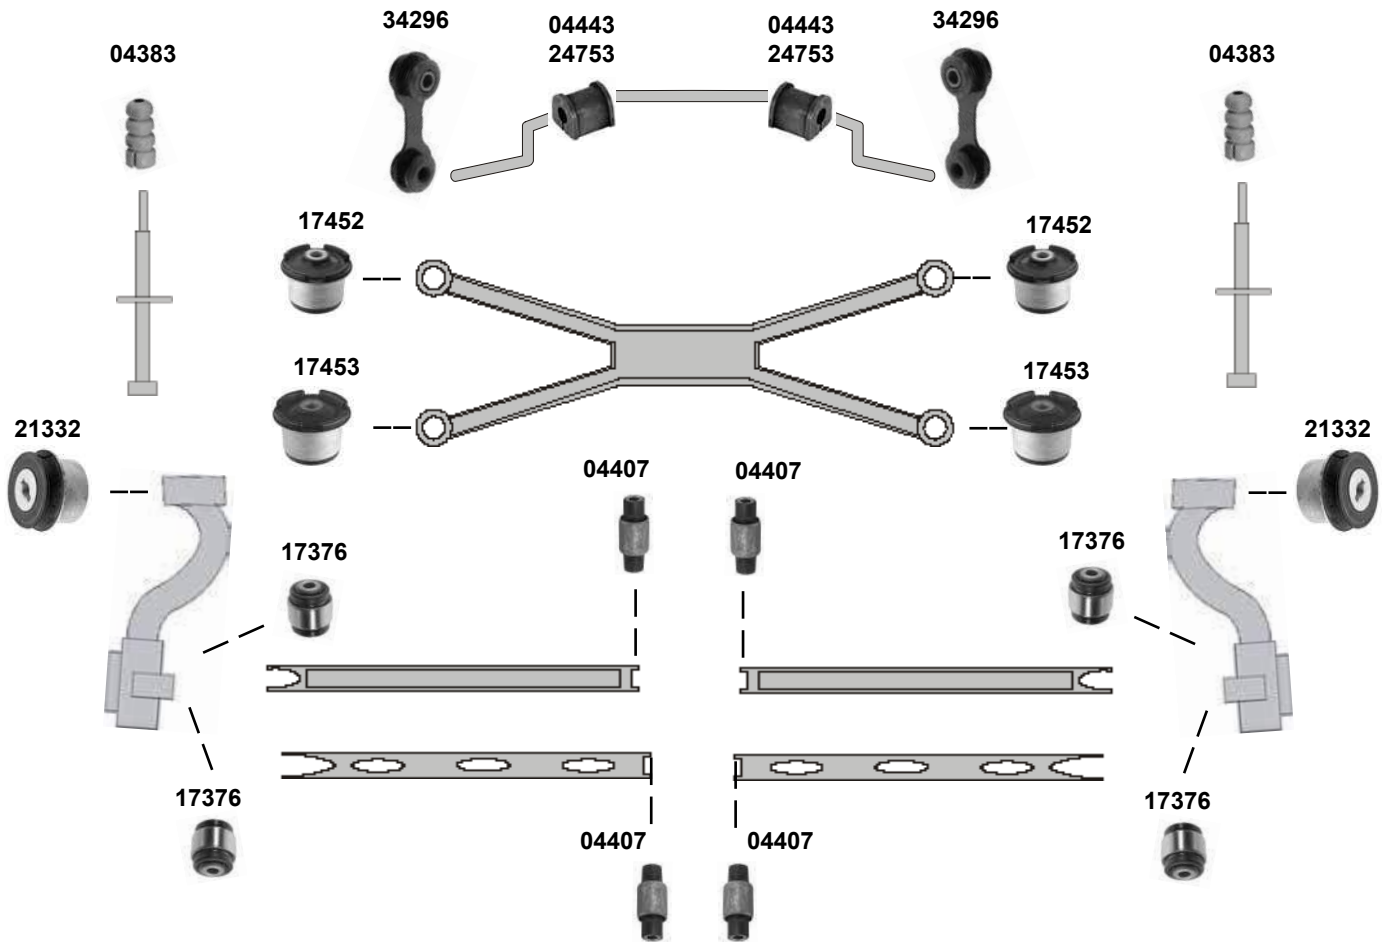

Vectra B
(1995 → 2002)

(1) 1,6 (ch.) → W 1999999 / W 5999999 / W 7999999

(2) 1,6 (ch.) X 1000001 / X 7000001 →
1,7 (mot.) X17TD
1,8 (mot.) X18XE
(mot.) X18XE1 (ch.) → W 1999999 / W 5999999 / W 7999999
(mot.) Z18XE (ch.) X 1000001 / X 7000001 →
(mot.) Z18XEL (ex.) Sportfahrwerk / Sports Chassis
2,0 (mot.) X20XE
(mot.) X20DTH / DTL / 20NEJ / C20SEL
(ch.) → W 1999999 / W 5999999 / W 7999999
2,2 (mot.) C22SEL
(mot.) Z22SE (ex.) Sportfahrwerk / Sports Chassis
2,5 (mot.) X25XE

(3) 1,6 (ex.) Z1,6 XE (ch.) X 1000001 / X7000001 / XL0000001 →
Fahrzeuge **ohne** Tieferlegung /
vehicles **without** lowered chassis

(4) X 1,6 XEL / Y 1,6 XE / Z 1,6 XE (ch.)
Y1000001 / Y7000001 / XL0000001 →
Fahrzeuge **mit** Tieferlegung /
vehicles **with** lowered chassis

(5) 1,8, 2,0 Benzin (ex.) 2,0 NEJ / 2,0 TD / 2,2
Benzin+Diesel / 2,5 / 2,6

(6) 2.0 NEJ (ex.) Ägypten / (ex.) egypt

Ref. - No.

Part No.	Ref. - No.	Description	Notes	Dimensions
04383	0436 955	Anschlagpuffer, Stoßdämpfer / buffer, shock absorber	(ch.) T 1086824 →	H 112
04407	0423 316	Querlenkerlager / control arm mount		12x35x89
04443	0444 153	Stabilisatorlager / stabilizer mount	(1)	Ø I 14
17376	0423 121	Querlenkerlager / control arm mount		12x45x52
17452	5402 630	Achskörperlager, Hinterachse / crossmember bush, rear axle		14x67x60
17453	5402 631	Achskörperlager, Hinterachse / crossmember bush, rear axle		14x64x60
21332	0423 302	Schräglager / semi-trailing arm bush		Ø A 60
24753	0444 200	Stabilisatorlager / stabilizer mount	(2)	
34296	0444 291	Verbindungsstange / connecting rod	(3) (4) (5) (6)