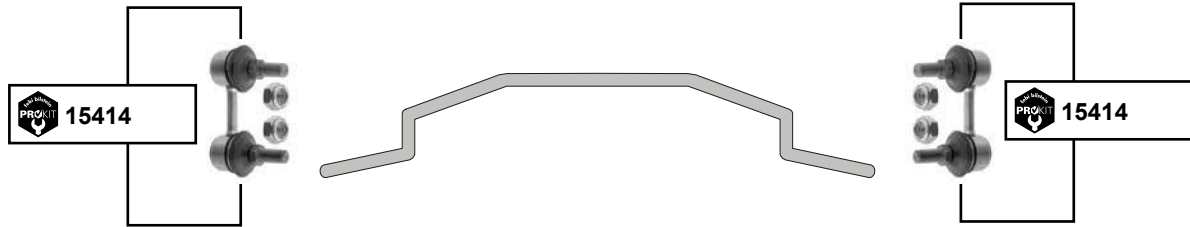

3000 GT (1992 → 1999)