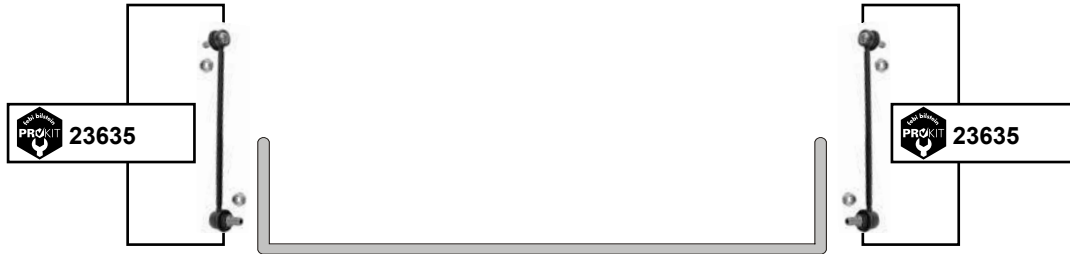

Corolla Verso (_E12_)

(09/01 → 12/03)

Corona (AT190/210ST191/210)

(1996 → 2001)