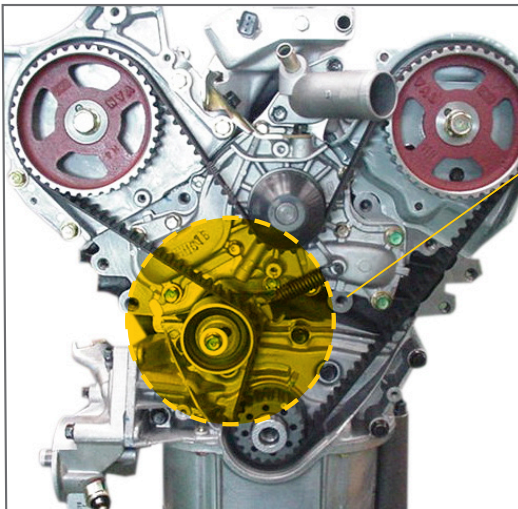

### Definition of Tensioner & Idler Bearing (TIB)

- Special terms of parts(TIB) used in Engine for belt drive of engine

• Attention : This is not limited to Tensioner & Idler of vehicles

## 1. About Tensioner Bearing

- Tensioner bearing moves by belt along with its outer rim and it's located where the belt is slack but that has own characteristics by engine type (Should be implemented)

## 2. About Idler Bearing

- Idler bearing moves by belt along with its outer rim where the belt tension is tight and has special characteristics by engine (Not imperative)

Idler