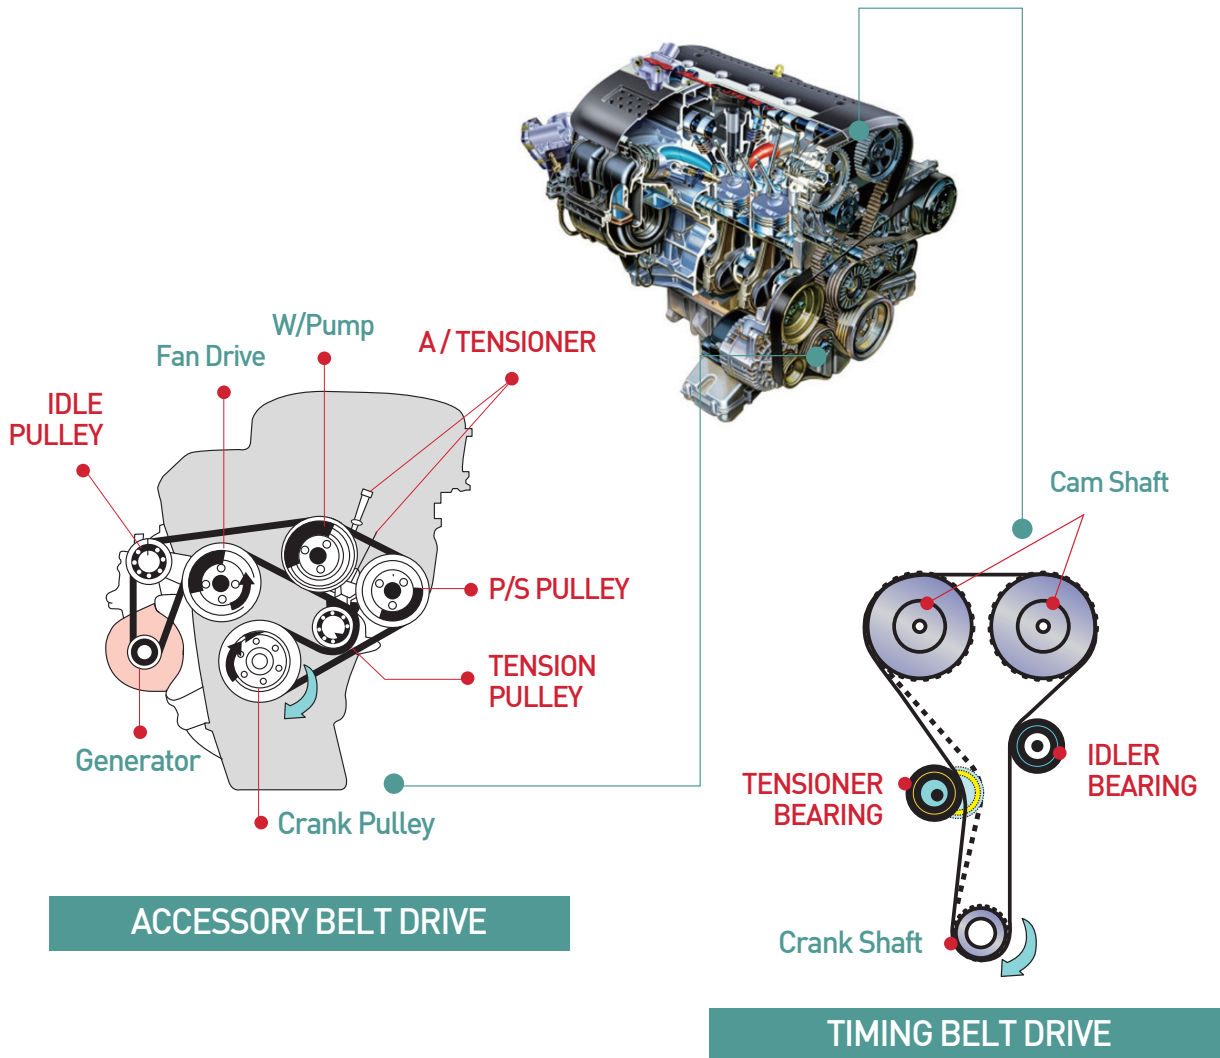

## What's TIB?

### Definition of Tensioner & Idler Bearing (TIB)

- Special terms of parts(TIB) used in Engine for belt drive of engine

• Attention : This is not limited to Tensioner & Idler of vehicles

## 1. About Tensioner Bearing

- Tensioner bearing moves by belt along with its outer rim and it's located where the belt is slack but that has own characteristics by engine type (Should be implemented)

## 2. About Idler Bearing

- Idler bearing moves by belt along with its outer rim where the belt tension is tight and has special characteristics by engine (Not imperative)

Idler