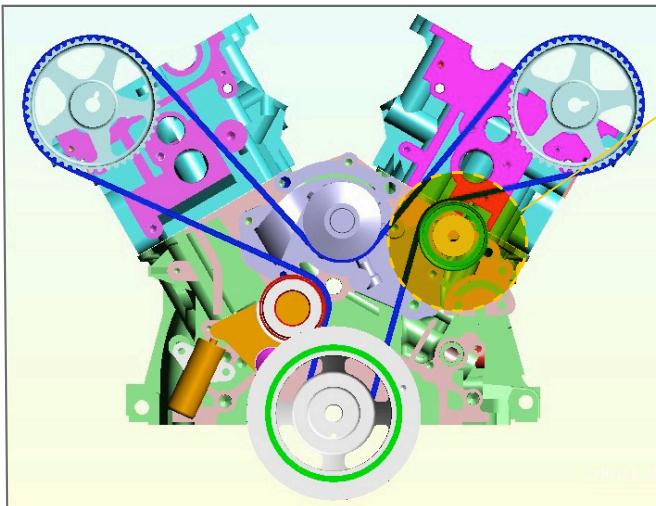

### Definition of Tensioner & Idler Bearing (TIB)

- Special terms of parts(TIB) used in Engine for belt drive of engine

• Attention : This is not limited to Tensioner & Idler of vehicles

## 1. About Tensioner Bearing

- Tensioner bearing moves by belt along with its outer rim and it's located where the belt is slack but that has own characteristics by engine type (Should be implemented)

### Function

1. Add & Maintain the initial tension of belt (timing/accessory)
2. Deliver the driving power originated from crankshaft
3. Release the belt tension for replace or any services
4. To protect belt skip(slip)
5. Compact layout of timing belt

## 2. About Idler Bearing

- Idler bearing moves by belt along with its outer rim where the belt tension is tight and has special characteristics by engine (Not imperative)

Idler