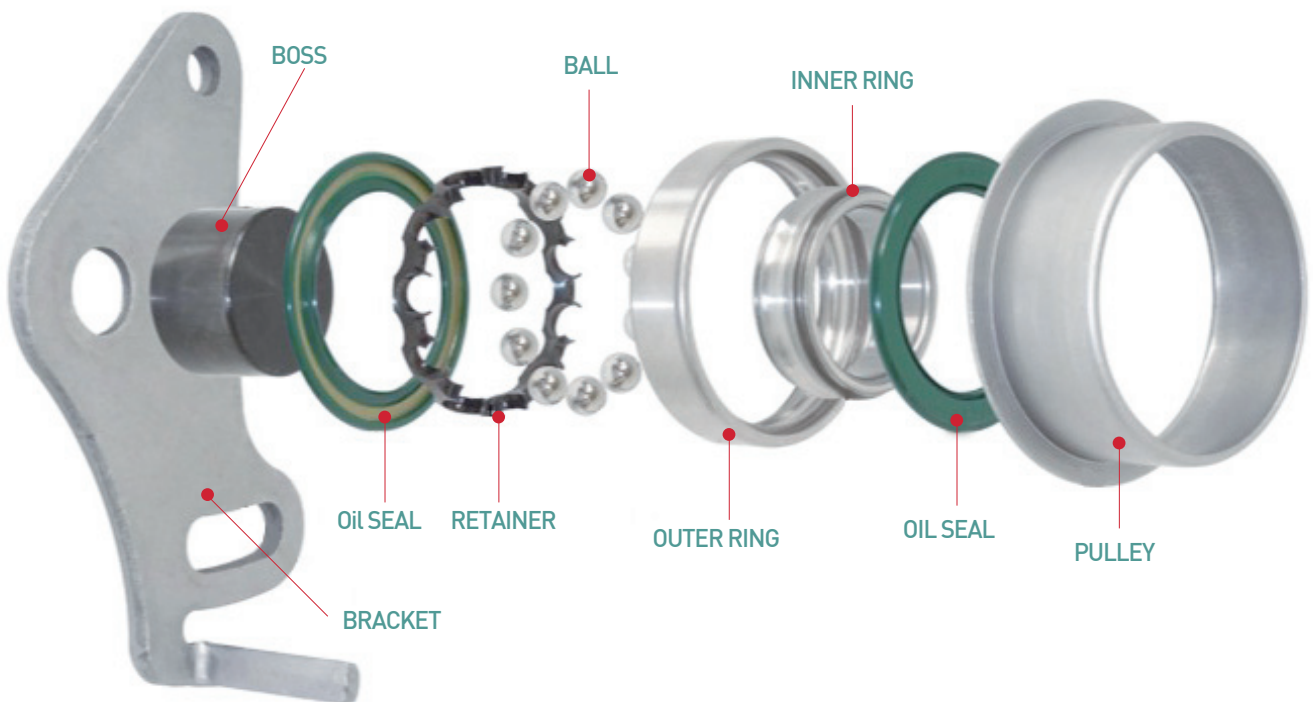

Function of TIB sub-parts

Study on TIB sub parts

INNER RING

- Fix the parts with assembled bracket
- Guide of rolling body(BALL) , load bearing, give off heat by friction

BALL

Share the load and key point of rotating power by belt

PULLEY

Direct contact with belt and deliver the driving power by its friction to the other parts (Pulley strength should be durable from belt stress)

OUTER RING

- Interference fit into pulley, integrated & rotate with pulley
- Guide of rolling balls, load bearing, give off the heat by friction

OIL SEAL

Enclose greases inside and free from any foreign substances

RETAINER

Maintain and share the rolling balls equally

BRACKET

Guide for bearing mounting position

GREASE

Reduce the rotating friction of steel by lubrication