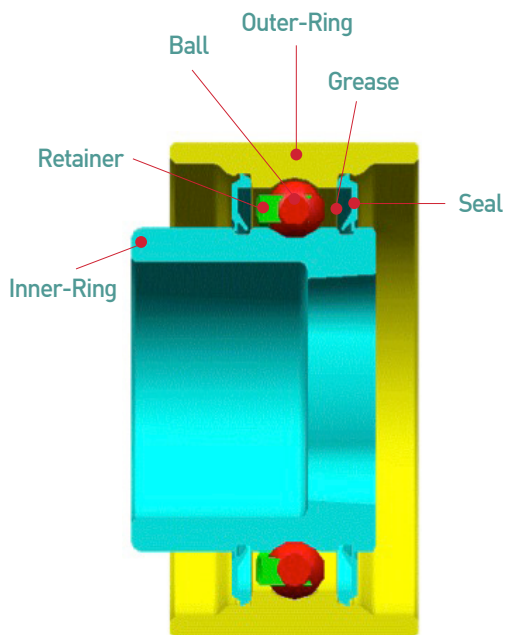

TIB Structure & type

Base structure and type

No.	Spec.	TYPE
1		Integrated Type (Wide outer-ring + Intergrated Inner-ring)
2		Ball Bearing Press Type (PULLEY + SHAFT Assembly)
3		PULLEY Assembly Type (Intergrated Inner-ring+Pulley Assembly)
4		Bracket Assembly Type
5		Plastic Pulley Injection Type (Wide-Outerring+ Intergrated Inner-ring)