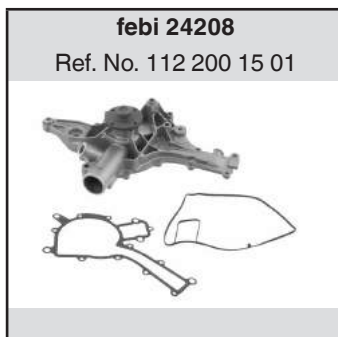

G-Class (Model 463)

(1989→)

G 300 D 4 Matic (OM 603.931)	manual transmission from Engine No. 001429	01663
	automatic transmission from Engine No. 000507	
G 300 D Turbo 4 Matic (OM 606.964)		17791
G 320 4 Matic (M 104.996)		09802
G 320 4 Matic (M 112.945)	not for country-spec. model USA	22164
	Country Version USA	24208
G 320 CDI 4 Matic (OM 642.970)	to Engine No. 40777759	26394
	from Engine No. 40777760	29848
G 350 Bluetec 4 Matic (OM 642.886)		29848
G 350 D Turbo 4 Matic (OM 603.972)	to Engine No. 004348	01663
	from Engine No. 004349	17791
G 400 CDI 4 Matic (OM 628.962)		26397

water pumps