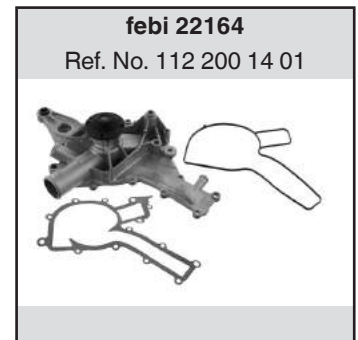

G-Class (Model 463)

(1989→)

G 300 D 4 Matic (OM 603.931)	manual transmission from Engine No. 001429	01663
	automatic transmission from Engine No. 000507	
G 300 D Turbo 4 Matic (OM 606.964)		17791
G 320 4 Matic (M 104.996)		09802
G 320 4 Matic (M 112.945)	not for country-spec. model USA	22164
	Country Version USA	24208
G 320 CDI 4 Matic (OM 642.970)	to Engine No. 40777759	26394
	from Engine No. 40777760	29848
G 350 Bluetec 4 Matic (OM 642.886)		29848
G 350 D Turbo 4 Matic (OM 603.972)	to Engine No. 004348	01663
	from Engine No. 004349	17791
G 400 CDI 4 Matic (OM 628.962)		26397

water pumps