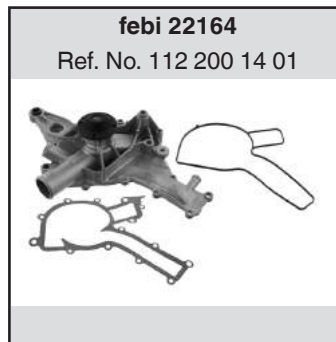

## M-Class (Model 164)

(2005→ )

ML 280 CDI 4 Matic (OM 642.940)	to Engine No. 40777759	26394
	from Engine No. 40777760	29848
ML 300 CDI 4 Matic (OM 642.820)		29848