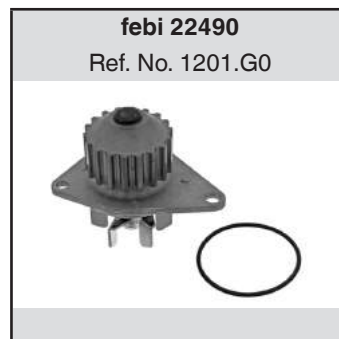

suitable for:

Citroën

Car
Division

Berlingo I

(1996→2002)

water pumps	1,4 TU3JP	to Engine No. 3666765	09260
		from Engine No. 3666766	22490
	1,6 TU5JP4		19068
	1,8 D XUD7	from Control Number 07390	24185
	1,8 XU7JB		09258
	1,9 D DW8 1,9 D DW8B		18640
	1,9 D XUD9	from Control Number 07390	24185
	2,0 D DW10TD		18640

Berlingo I 4x4

(1998→2002)

water pumps	1,8 XU7JB		09258
	1,9 D DW8 1,9 D DW8B		18640