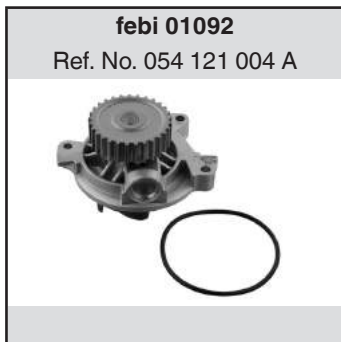

suitable for:

Audi

**Car
Division**

80 quattro (8C)

(1991→1996)

2,2 ABY 2,3 NG		01092
2,6 ABC	to Chassis No. 8C-S-025 820	07923
	from Chassis No. 8C-S-025 821	18896
2,6 ACZ	to Chassis No. 8C-S-025 820	07923
	from Chassis No. 8C-S-025 821	18896
2,8 AAH	to Chassis No. 8C-S-025 820	07923
	from Chassis No. 8C-S-025 821	18896

80 (81)

(1975→1986)

1,3 EP		01286
		01287
1,3 FY 1,3 FZ		03521
1,6 D CR		01286
1,6 D CY		01286
		01287

water pumps