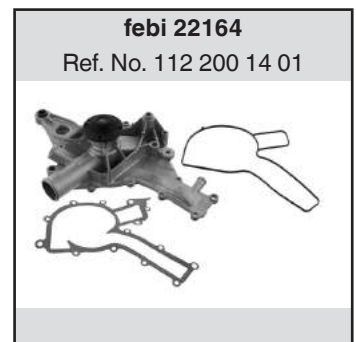

M-Class (Model 164)

(2005→)

ML 300 CDI 4 Matic (OM 642.940)	to Engine No. 40777759	26394
	from Engine No. 40777760	29848
ML 320 CDI 4 Matic (OM 642.820)		29848
ML 320 CDI 4 Matic (OM 642.940)	to Engine No. 40777759	26394
	from Engine No. 40777760	29848
ML 350 4 Matic (M 272.967)		26401
ML 350 CDI 4 Matic (OM 642.820)		29848
ML 350 CDI 4 Matic (OM 642.940)	to Engine No. 40777759	26394
	from Engine No. 40777760	29848
ML 500 4 Matic (M 113.964)	not for country-spec. model USA	22164
ML 500 4 Matic (M 273.963)		26400

M-Class (model 166)

(2011→)

ML 350 CDI 4 Matic (OM 642.826)	29848

water pumps