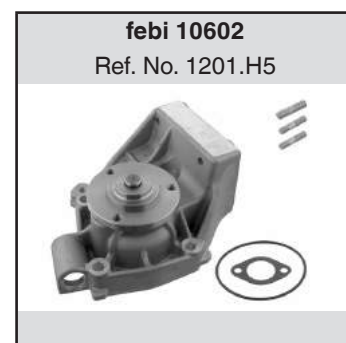

Jumper I 27

(1994→2002)

1,9 D XUD9UTF	to the year of construction 01/1997	09262
	from the year of construction 02/1997	24185
2,0 D DW10UTD		18640
2,0 XU10J2C 2,0 XU10J2U		09262
2,5 D DJ5	to the year of construction 05/1996	17613
	from the year of construction 06/1996	17614
2,5 D DJ5T	to the year of construction 05/1996	17613
	from the year of construction 06/1996	17614
2,8 D 814043S		10602

Jumper I 27 4x4

(1997→2000)

2,0 XU10J2C		09262

water pumps