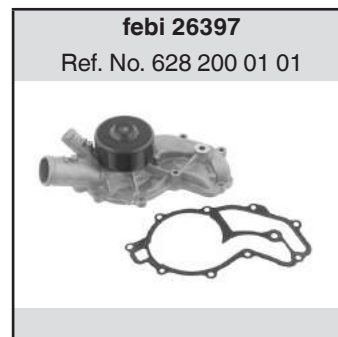

G-Class (Model 463)

(1989→)

G 300 D 4 Matic (OM 603.931)	manual transmission from Engine No. 001429	01663
	automatic transmission from Engine No. 000507	
G 300 D Turbo 4 Matic (OM 606.964)		17791
G 320 4 Matic (M 104.996)		09802
G 320 4 Matic (M 112.945)	not for country-spec. model USA	22164
	Country Version USA	24208
G 320 CDI 4 Matic (OM 642.970)	to Engine No. 40777759	26394
	from Engine No. 40777760	29848
G 350 Bluetec 4 Matic (OM 642.886)		29848
G 350 D Turbo 4 Matic (OM 603.972)	to Engine No. 004348	01663
	from Engine No. 004349	17791
G 400 CDI 4 Matic (OM 628.962)		26397

water pumps