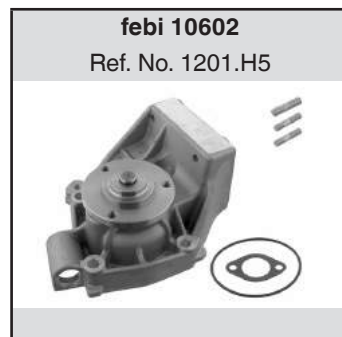

Jumper I 31 4x4

(1996→2002)

2,0 XU10J2C		09262
2,5 D DJ5 2,5 D DJ5T		17614
2,8 D 814043S		10602

Jumper I 35

(1994→2002)

2,0 XU10J2C		09262
2,5 D DJ5	to the year of construction 05/1996	17613
	from the year of construction 06/1996	17614
2,5 D DJ5T	to the year of construction 05/1996	17613
	from the year of construction 06/1996	17614
2,8 D 814043 2,8 D 814043S 2,8 D 814063		10602

Jumper I 35 4x4

(1996→2002)

2,5 D DJ5 2,5 D DJ5T		17614
2,8 D 814043S		10602

water pumps