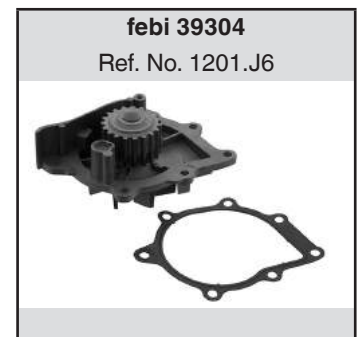

BX 4x4
(1986→1994)

1,9 D D9B	from Control Number 03584	09257
	to Control Number 03583	09261
1,9 D2E	from Control Number 05410	09258
	from Control Number 04892 to Control Number 05409	09261
1,9 D2F	from Control Number 05410	09258
	from Control Number 04892 to Control Number 05409	09261
1,9 D6A	from Control Number 05410	09258
	from Control Number 04892 to Control Number 05409	09261
1,9 D6U	from Control Number 05410	09258
	from Control Number 04892 to Control Number 05409	09261
1,9 DDZ	from Control Number 05410	09258
	from Control Number 04892 to Control Number 05409	09261
1,9 DKZ	from Control Number 05410	09258
	from Control Number 04892 to Control Number 05409	09261

C Crosser 4x4
(2007→)

2,2 D DW12ME5 2,2 D DW12MTED4	for vehicles with soot filter	39304

water pumps