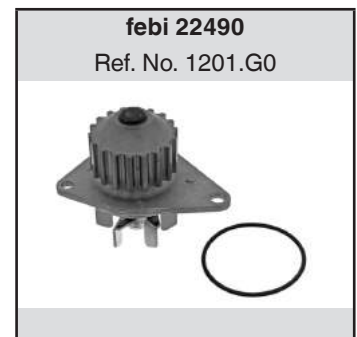

AX

(1987→1997)

1,4 TU3J2	from Control Number 05278 Engine Block Material: Grey Cast Iron	09255
	Engine Block Material: aluminium	09260
1,4 TU3M	from Control Number 05278 Engine Block Material: Grey Cast Iron	09255
	Engine Block Material: aluminium	09260
1,4 TU3S	from Control Number 05278 Engine Block Material: Grey Cast Iron	09255
	Engine Block Material: aluminium	09260
1,5 D TUD5		09255
		09260

AX 4x4

(1992→1995)

1,4 TU3	from Control Number 05278 Engine Block Material: Grey Cast Iron	09255
	Engine Block Material: aluminium	09260
1,4 TU3F	from Control Number 05278 Engine Block Material: Grey Cast Iron	09255
	Engine Block Material: aluminium	09260

Berlingo I

(1996→2002)

1,1 TU1JP	to Engine No. 3762433	09260
	from Engine No. 3762434	22490
1,1 TU1M+ 1,4 TU3-2		09260

water pumps