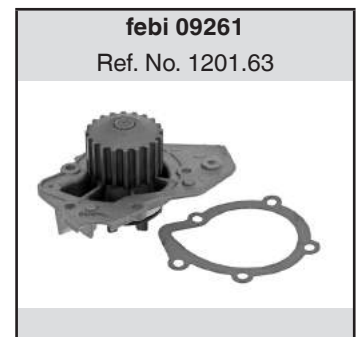

BX

(1981→1994)

1,4 K1H	from Control Number 05440 Engine Block Material: Grey Cast Iron	09255
	from Control Number 04193	09260
1,4 KAZ	from Control Number 05440 Engine Block Material: Grey Cast Iron	09255
	from Control Number 04193	09260
1,4 KDY	from Control Number 05440 Engine Block Material: Grey Cast Iron	09255
	from Control Number 04193	09260
1,4 KDZ	from Control Number 05440 Engine Block Material: Grey Cast Iron	09255
	from Control Number 04193	09260
1,4 TU3A	from Control Number 05440 Engine Block Material: Grey Cast Iron	09255
	from Control Number 04193	09260
1,6 171A	from Control Number 05410	09258
	from Control Number 04892 to Control Number 05409	09261
1,6 171B	from Control Number 05410	09258
	from Control Number 04892 to Control Number 05409	09261
1,6 171C	from Control Number 05410	09258
	from Control Number 04892 to Control Number 05409	09261
1,6 171D	from Control Number 05410	09258
	from Control Number 04892 to Control Number 05409	09261

water pumps