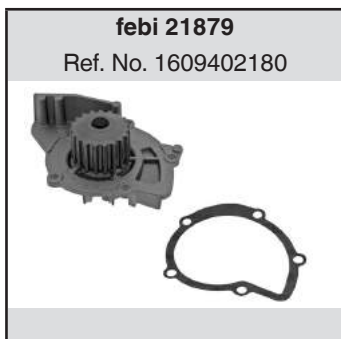

suitable for:

FIAT

**Car
Division**

Scudo

(1996→)

1,6 D 9HU		24528
1,9 D D8B	from the year of construction 01/2000	09262
1,9 D D9B 1,9 D DHX	to the year of construction 03/1997	09262
1,9 D DW8		18640
2,0 D RH02		38898
2,0 D RHH		24528 38898
2,0 D RHK 2,0 D RHM 2,0 D RHR 2,0 D RHW		21879
2,0 D RHX 2,0 D RHZ		18640
2,0 RFN		39680

Scudo 4x4

(2007→)

2,0 D RHK		21879

water pumps