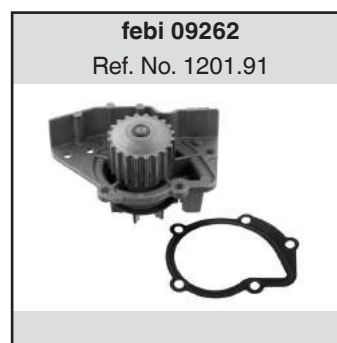

Jumper I 27

(1994→2002)

1,9 D XUD9UTF	to the year of construction 01/1997	09262
	from the year of construction 02/1997	24185
2,0 D DW10UTD		18640
2,0 XU10J2C 2,0 XU10J2U		09262
2,5 D DJ5	to the year of construction 05/1996	17613
	from the year of construction 06/1996	17614
2,5 D DJ5T	to the year of construction 05/1996	17613
	from the year of construction 06/1996	17614
2,8 D 814043S		10602

Jumper I 27 4x4

(1997→2000)

2,0 XU10J2C		09262

water pumps