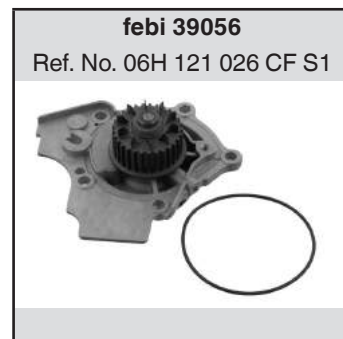

Jetta 3 (1K)

(2005→2010)

1,6 BLF	to Chassis No. 1K-8-177 648	29678
1,6 BSE 1,6 BSF 1,6 CCSA		24358
1,6 D CAYB 1,6 D CAYC		36048
1,9 D BKC 1,9 D BLS 1,9 D BRM 1,9 D BXE	from Chassis No. 1K-7-000 001	38512
2,0 BLR 2,0 BLY		24358
2,0 BPY 2,0 BWA		30618
2,0 CAWB 2,0 CCTA		39056
2,0 D AZV 2,0 D BKD 2,0 D BMM		24360
2,0 D BMN		32919

water pumps