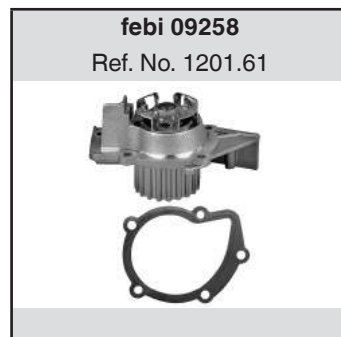

BX 4x4
(1986→1994)

1,9 D D9B	from Control Number 03584	09257
	to Control Number 03583	09261
1,9 D2E	from Control Number 05410	09258
	from Control Number 04892 to Control Number 05409	09261
1,9 D2F	from Control Number 05410	09258
	from Control Number 04892 to Control Number 05409	09261
1,9 D6A	from Control Number 05410	09258
	from Control Number 04892 to Control Number 05409	09261
1,9 D6U	from Control Number 05410	09258
	from Control Number 04892 to Control Number 05409	09261
1,9 DDZ	from Control Number 05410	09258
	from Control Number 04892 to Control Number 05409	09261
1,9 DKZ	from Control Number 05410	09258
	from Control Number 04892 to Control Number 05409	09261

C Crosser 4x4
(2007→)

2,2 D DW12ME5 2,2 D DW12MTED4	for vehicles with soot filter	39304

water pumps