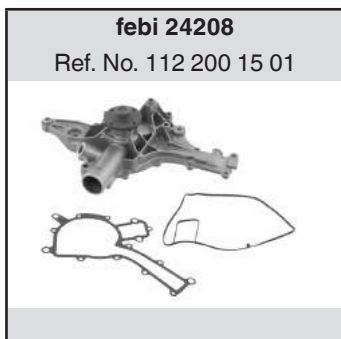

## M-Class (Model 164)

(2005→ )

ML 280 CDI 4 Matic (OM 642.940)	to Engine No. 40777759	26394
	from Engine No. 40777760	29848
ML 300 CDI 4 Matic (OM 642.820)		29848