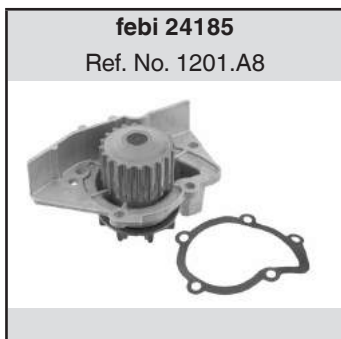

suitable for:

Citroën

**Car
Division**

Evasion

(1994→2002)

2,0 EW10J4	plastic housing	21877
	aluminium housing	39679
	aluminium housing	39680
2,0 XU10J2 2,0 XU10J2TE		09262
2,0 XU10J4R		19069
2,1 D XUD11BTE		39880

Jumper I 27

(1994→2002)

1,9 D XUD9A	to the year of construction 01/1997	09262
	from the year of construction 02/1997	24185
1,9 D XUD9TE	to the year of construction 01/1997	09262
	from the year of construction 02/1997	24185
1,9 D XUD9TF		09262
		24185

water pumps