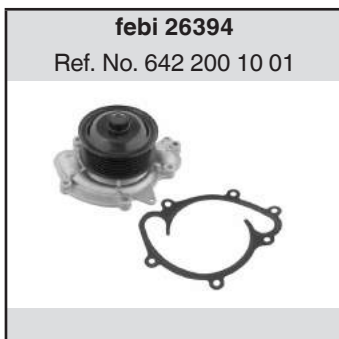

## M-Class (Model 164)

(2005→ )

ML 280 CDI 4 Matic (OM 642.940)	to Engine No. 40777759	26394
	from Engine No. 40777760	29848
ML 300 CDI 4 Matic (OM 642.820)		29848