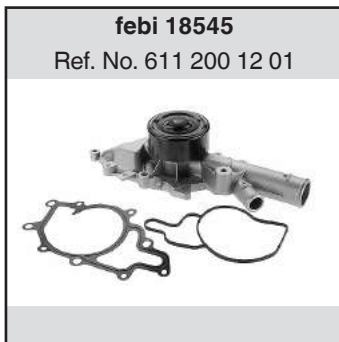

## M-Class (Model 164)

(2005→ )

ML 280 CDI 4 Matic (OM 642.940)	to Engine No. 40777759	26394
	from Engine No. 40777760	29848
ML 300 CDI 4 Matic (OM 642.820)		29848