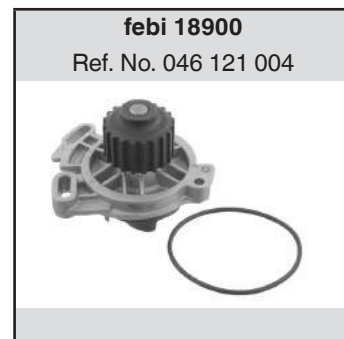

100 (44)
(1977→1991)

2,0 D NC	to Chassis No. 44-L-100 000	03054
	from Chassis No. 44-L-100 001 to Chassis No. 44-M-050 000	18900
2,0 KP		01073
2,0 RT	to Engine No. 010 235	01073
	from Engine No. 010 236	01906
2,0 SL 2,1 WC 2,1 WU 2,2 HX		01073
2,2 KU	to Engine No. 077 115	01073
	from Engine No. 077 116	01906
2,2 KZ		01073
2,2 MC	to Engine No. 039 950	01073
	from Engine No. 039 951	01906
2,3 NF	to Engine No. 063 968	01073
	from Engine No. 063 969	01906
2,4 D 3D	to Chassis No. 44-L-100 000	03054
	from Chassis No. 44-L-100 001 to Chassis No. 44-M-050 000	18900
2,5 D 1T	from Chassis No. 44-L-100 001 to Chassis No. 44-M-050 000	18900

200 quattro (44)
(1983→1991)

2,1 JY 2,1 KG		01073

water pumps