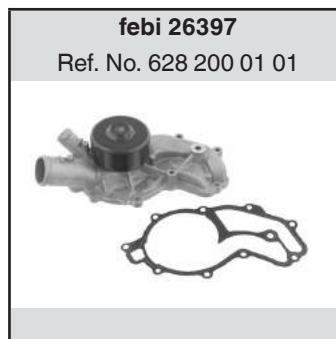

## M-Class (Model 164)

(2005→ )

ML 280 CDI 4 Matic (OM 642.940)	to Engine No. 40777759	26394
	from Engine No. 40777760	29848
ML 300 CDI 4 Matic (OM 642.820)		29848