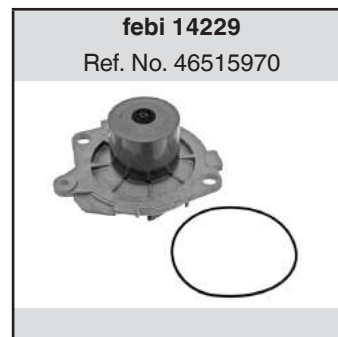

### Panda I

(1980→2004)

0,7 141A000	to Engine No. 9042883	10600
	from Engine No. 9042884	33957

water pumps