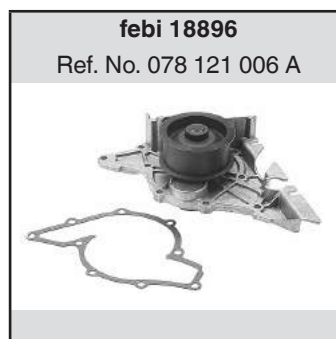

A6 quattro (4A)

(1994→1997)

2,5 D AEL		22206
2,6 ABC	to Chassis No. 4A-S-026 714	07923
	from Chassis No. 4A-S-026 715	18896
2,6 ACZ	to Chassis No. 4A-S-026 714	07923
	from Chassis No. 4A-S-026 715	18896
2,8 AAH	to Chassis No. 4A-S-026 714	07923
	from Chassis No. 4A-S-026 715	18896
2,8 ACK	from Chassis No. 4A-V-000 001	18896
2,8 AEJ		18896
2,8 AFC	from Chassis No. 4A-S-026 715	18896

S6 quattro (4A)

(1994→1997)

2,2 AAN		01092
4,2 AEC 4,2 AHK		18891

water pumps