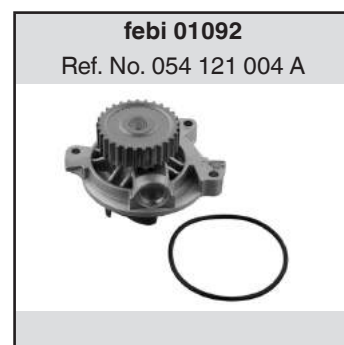

A6 (4A)
(1994→1997)

1,9 D 1Z	01286
	01287
1,9 D AHU	01286
	01287
2,0 AAE	01286
	01287
2,0 ABK	01286
	01287
2,0 ACE	01286
	01287
2,0 ADW	01286
	01287
2,3 AAR	01092
2,4 AFM	from Chassis No. 4A-V-000 001 18896
2,5 D AEL	22206

water pumps