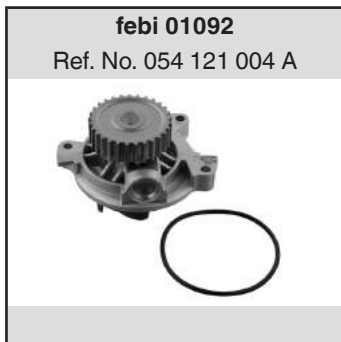

suitable for:

Audi

**Car
Division**

100 (4A)
(1990→1994)

2,0 AAD	01286
	01287
2,0 AAE	01286
	01287
2,0 ABK	01286
	01287
2,0 ACE	01286
	01287
2,0 ADW	01286
	01287
2,3 AAR	01092
2,4 D AAS	22206
2,5 D AAT 2,5 D ABP	09518
2,6 ABC 2,6 ACZ 2,8 AAH	07923

water pumps