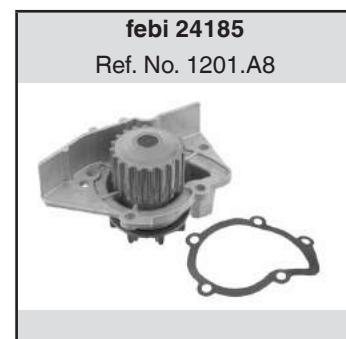

Jumper I 27

(1994→2002)

1,9 D XUD9UTF	to the year of construction 01/1997	09262
	from the year of construction 02/1997	24185
2,0 D DW10UTD		18640
2,0 XU10J2C 2,0 XU10J2U		09262
2,5 D DJ5	to the year of construction 05/1996	17613
	from the year of construction 06/1996	17614
2,5 D DJ5T	to the year of construction 05/1996	17613
	from the year of construction 06/1996	17614
2,8 D 814043S		10602

Jumper I 27 4x4

(1997→2000)

2,0 XU10J2C		09262

water pumps