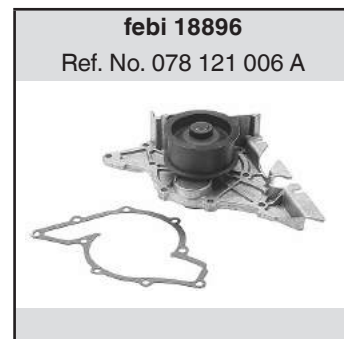

Coupe (8B)

(1988→1996)

2,6 ABC	to Chassis No. 8B-S-000 544	07923
	from Chassis No. 8B-S-000 545	18896
2,8 AAH	to Chassis No. 8B-S-000 544	07923
	from Chassis No. 8B-S-000 545	18896

Coupe quattro (8B)

(1988→1996)

2,0 NM		01906
2,2 ABY		01092
2,2 KV 2,3 7A		01906
2,3 NG	from Chassis No. 8B-M-033 001	01092
	to Chassis No. 8B-M-033 000	01906
2,6 ABC	to Chassis No. 8B-S-000 544	07923
	from Chassis No. 8B-S-000 545	18896
2,8 AAH	to Chassis No. 8B-S-000 544	07923
	from Chassis No. 8B-S-000 545	18896

water pumps