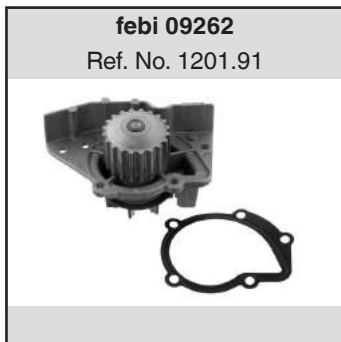

suitable for:

Citroën

**Car
Division**

Evasion

(1994→2002)

2,0 EW10J4	plastic housing	21877
	aluminium housing	39679
	aluminium housing	39680
2,0 XU10J2 2,0 XU10J2TE		09262
2,0 XU10J4R		19069
2,1 D XUD11BTE		39880

Jumper I 27

(1994→2002)

1,9 D XUD9A	to the year of construction 01/1997	09262
	from the year of construction 02/1997	24185
1,9 D XUD9TE	to the year of construction 01/1997	09262
	from the year of construction 02/1997	24185
1,9 D XUD9TF		09262
		24185

water pumps