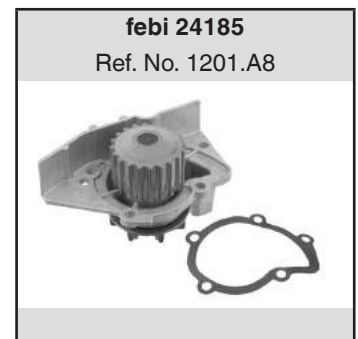

Nemo

(2007→)

1,4 TU3A
1,4 TU3AE5

22490

Relay I

(1994→2002)

1,9 D XUD9TE to the year of construction 01/1997
from the year of construction 02/1997

09262

24185

1,9 D XUD9TF

09262

24185

1,9 D XUD9UTF to the year of construction 01/1997
from the year of construction 02/1997

09262

24185

2,0 D DW10UTD

18640

2,0 XU10J2C
2,0 XU10J2U

09262

Relay I 1000

(1994→2002)

1,9 D XUD9A to the year of construction 01/1997
from the year of construction 02/1997

09262

24185

water pumps