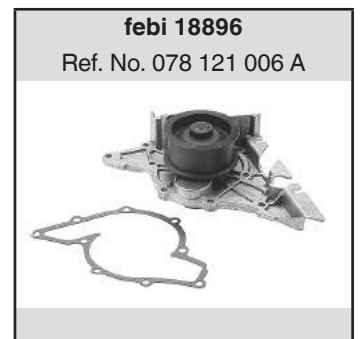

suitable for:

Audi

**Car
Division**

80 quattro (8C)

(1991→1996)

2,2 ABY 2,3 NG		01092
2,6 ABC	to Chassis No. 8C-S-025 820	07923
	from Chassis No. 8C-S-025 821	18896
2,6 ACZ	to Chassis No. 8C-S-025 820	07923
	from Chassis No. 8C-S-025 821	18896
2,8 AAH	to Chassis No. 8C-S-025 820	07923
	from Chassis No. 8C-S-025 821	18896

80 (81)

(1975→1986)

1,3 EP		01286
		01287
1,3 FY 1,3 FZ		03521
1,6 D CR		01286
1,6 D CY		01286
		01287

water pumps