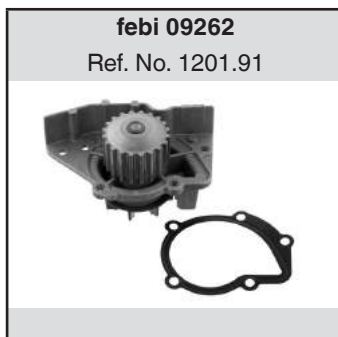

Jumper I 31 4x4

(1996→2002)

2,0 XU10J2C		09262
2,5 D DJ5 2,5 D DJ5T		17614
2,8 D 814043S		10602

Jumper I 35

(1994→2002)

2,0 XU10J2C		09262
2,5 D DJ5	to the year of construction 05/1996	17613
	from the year of construction 06/1996	17614
2,5 D DJ5T	to the year of construction 05/1996	17613
	from the year of construction 06/1996	17614
2,8 D 814043 2,8 D 814043S 2,8 D 814063		10602

Jumper I 35 4x4

(1996→2002)

2,5 D DJ5 2,5 D DJ5T		17614
2,8 D 814043S		10602

water pumps