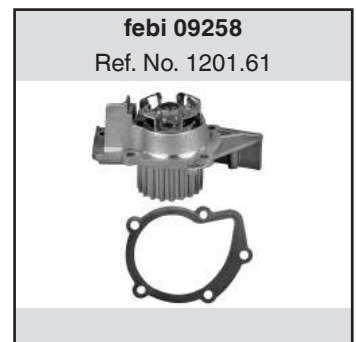

ZX

(1991→1998)

1,6 XU5M	from Control Number 05410	09258
	to Control Number 05409	09261
1,8 D XUD7	to Control Number 06170	09257
	from Control Number 06171 to Control Number 06992	09262
	from Control Number 07390	24185
1,8 XU7JP	from Control Number 05410	09258
	to Control Number 05409	09261
1,8 XU7JP4		18639
1,9 D XUD9	to Control Number 06170	09257
	from Control Number 06171 to Control Number 06992	09262
	from Control Number 07390	24185
1,9 D XUD9A	to Control Number 06170	09257
	from Control Number 06171 to Control Number 06992	09262
	from Control Number 07390	24185

water pumps