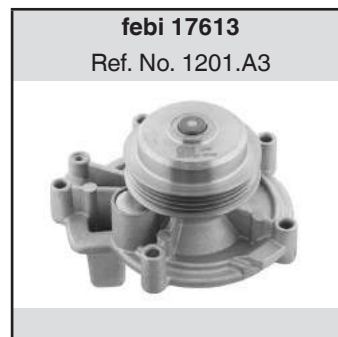

Jumper I 31 4x4

(1996→2002)

2,0 XU10J2C		09262
2,5 D DJ5 2,5 D DJ5T		17614
2,8 D 814043S		10602

Jumper I 35

(1994→2002)

2,0 XU10J2C		09262
2,5 D DJ5	to the year of construction 05/1996	17613
	from the year of construction 06/1996	17614
2,5 D DJ5T	to the year of construction 05/1996	17613
	from the year of construction 06/1996	17614
2,8 D 814043 2,8 D 814043S 2,8 D 814063		10602

Jumper I 35 4x4

(1996→2002)

2,5 D DJ5 2,5 D DJ5T		17614
2,8 D 814043S		10602

water pumps