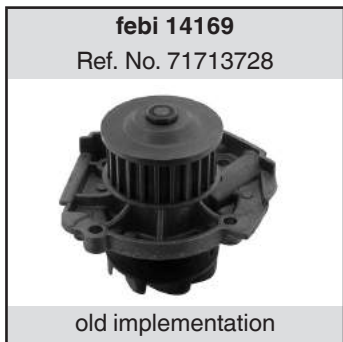

suitable for:

Lancia

**Car
Division**

Musa

(2004→)

1,3 D 199B1000		24334
		39884
1,4 192B2000 1,4 350A1000 1,4 843A1000	to the year of construction 06/2008	14169
1,6 D 350A2000 1,6 D 350A3000		28326

Phedra

(2000→2010)

2,0 D RHK 2,0 D RHM 2,0 D RHR 2,0 D RHW		39304
2,0 RFN	plastic housing	21877
		39680
2,2 D 4H01		21879
		39304

water pumps