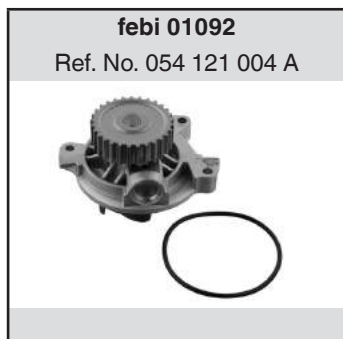

Coupe (8B)

(1988→1996)

2,6 ABC	to Chassis No. 8B-S-000 544	07923
	from Chassis No. 8B-S-000 545	18896
2,8 AAH	to Chassis No. 8B-S-000 544	07923
	from Chassis No. 8B-S-000 545	18896

Coupe quattro (8B)

(1988→1996)

2,0 NM		01906
2,2 ABY		01092
2,2 KV 2,3 7A		01906
2,3 NG	from Chassis No. 8B-M-033 001	01092
	to Chassis No. 8B-M-033 000	01906
2,6 ABC	to Chassis No. 8B-S-000 544	07923
	from Chassis No. 8B-S-000 545	18896
2,8 AAH	to Chassis No. 8B-S-000 544	07923
	from Chassis No. 8B-S-000 545	18896

water pumps