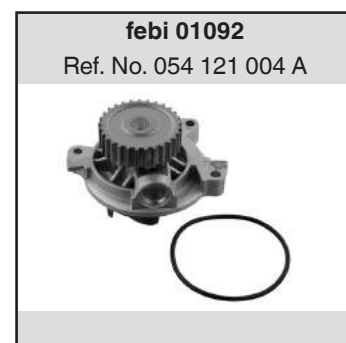

A6 quattro (4A)

(1994→1997)

2,5 D AEL		22206
2,6 ABC	to Chassis No. 4A-S-026 714	07923
	from Chassis No. 4A-S-026 715	18896
2,6 ACZ	to Chassis No. 4A-S-026 714	07923
	from Chassis No. 4A-S-026 715	18896
2,8 AAH	to Chassis No. 4A-S-026 714	07923
	from Chassis No. 4A-S-026 715	18896
2,8 ACK	from Chassis No. 4A-V-000 001	18896
2,8 AEJ		18896
2,8 AFC	from Chassis No. 4A-S-026 715	18896

S6 quattro (4A)

(1994→1997)

2,2 AAN		01092
4,2 AEC 4,2 AHK		18891

water pumps