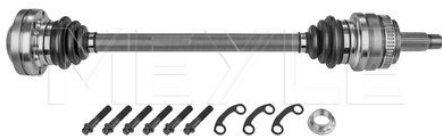

314 498 0007 | MDS0123

Drive shaft

Notes

Number of Teeth, ABS ring	48
Seal Diameter [mm]	69
Length [mm]	660
Outer gearing wheel side	27
	Rear Axle Right

References

33 21 7 547 074   33 21 7 547 076

Counterpart

314 498 0008 | MDS0124