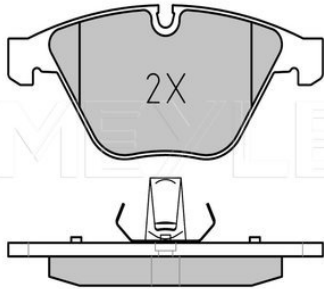

025 241 6120/PD | MBP0536PD

Brake pad set

Notes

Quality
Thickness [mm]
Height [mm]
Width [mm]
Brake System

prepared for wear indicator
PREMIUM
20.3
68.3
155.1
ATE
with anti-squeak plate
Front Axle

References

34 11 6 776 161
34 11 6 783 542

34 11 6 794 917

Application info

3 [E90, E91, E92, E93] (01/05-05/12)
X1 [E84] (03/09--)

Z4 [E89] (05/09--)