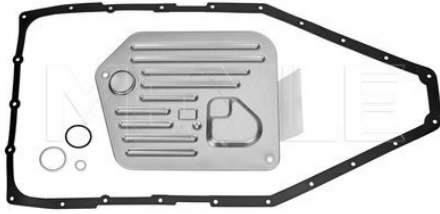

300 243 4104/S | MHK0033

Hydraulic filter kit, A/T

Notes

Transmission Type
Transmission Type

Manufacturer Restriction

Kit
with seal
A5S560Z
5HP30
Automatic Transmission,
5-speed
ZF

References

24 34 1 421 200

24 34 1 422 419

Parts list

300 243 4104 | MHF0033

Hydraulic filter, A/T

Application info

5 [E34] [12/87-01/97]
5 [E39] [11/95-05/04]
7 [E32] [09/86-09/94]

7 [E38] [10/94-11/01]
8 [E31] [04/90-12/99]