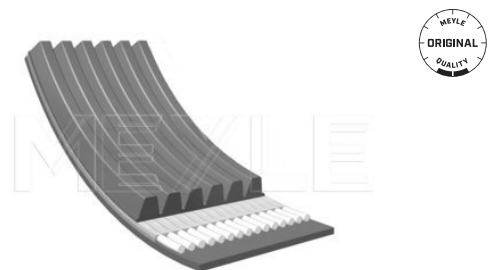

References

11 28 7 830 945 11 28 7 837 898
11 28 7 832 327

Application info

3 [E46] [02/98-12/07] Z4 [E85] [02/03--]
3 [E90, E91, E92, E93] [01/05-05/12] Z4 [E86] [03/06--]
Z3 [E36/7, E36/8] [10/95-06/03]