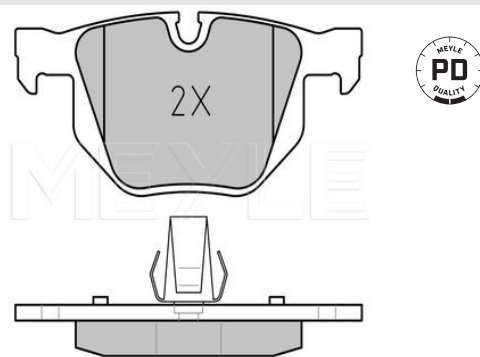

Brake pad set

025 237 3217 | MBP0435

Application info

5 [E60, E61] [07/03-08/10]

6 [E63, E64] [01/04--]

Brake pad set

025 237 3217/PD | MBP0435PD

Notes

Quality
Thickness [mm]
Height 2 [mm]
Height 1 [mm]
Width [mm]
Brake System

prepared for wear indicator
PREMIUM
16.9
59.1
58.3
121.8
ATE
with anti-squeak plate
Rear Axle

References

34 21 6 763 043

34 21 6 763 044

Application info

5 [E60, E61] [07/03-08/10]

6 [E63, E64] [01/04--]

Brake pad set

025 239 2617 | MBP0477

Notes

Thickness [mm]
Height 2 [mm]
Height 1 [mm]
Width [mm]
Brake System

prepared for wear indicator
16.8
48.3
43.7
123.1
ATE
with anti-squeak plate
Rear Axle