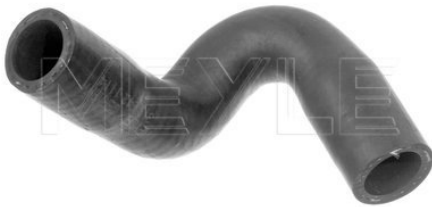

319 642 1106 | MIX0195

Heater hose

Application info

3 [E36] (09/90-08/00)

319 642 1114 | MIX0196

Heater hose

Notes

Pre-formed

References

64 211 387 424

Application info

3 [E36] (09/90-08/00)