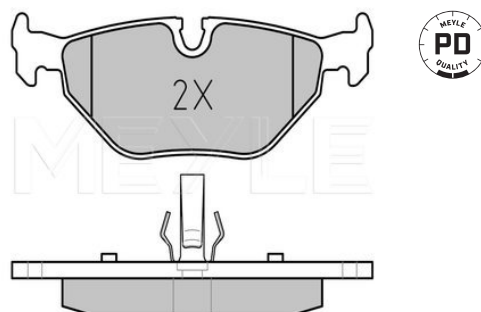

Brake pad set

025 219 3417/PD | MBP0231PD

Notes

Quality
Thickness [mm]
Height [mm]
Width [mm]
Brake System

prepared for wear indicator
PREMIUM
17
44.8
123.2
ATE
with anti-squeak plate
Rear Axle

References

34 211 160 340	34 212 157 574
34 211 160 533	34 212 157 575
34 211 161 455	34 216 750 190
34 211 164 499	34 216 761 239
34 211 164 501	34 216 761 241
34 211 165 235	34 216 778 168