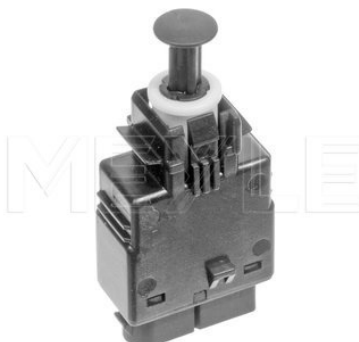

314 800 9019 | MEX0395

Brake light switch

Notes

Observe the vehicle manufacturer specifications

Number of Poles

Black
Push control
Opener
Manual (foot operated)
4

References

61 31 8 360 417