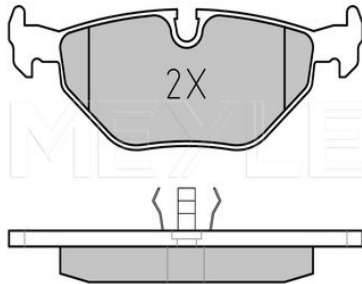

025 209 9517 | MBP0062

Brake pad set

Notes

Thickness [mm]
Height [mm]
Width [mm]
Brake System

prepared for wear indicator
17.3
45.3
123.2
ATE
with anti-squeak plate
Rear Axle

References

34 21 1157 044	34 21 1158 642
34 21 1157 334	34 21 1159 814
34 21 1157 563	34 21 1160 198
34 21 1157 814	34 21 1160 199
34 21 1158 108	34 21 1162 536
34 21 1158 221	34 21 2 225 860
34 21 1158 266	34 21 2 225 865
34 21 1158 270	34 21 2 226 092
34 21 1158 562	34 21 6 761 253

Application info

3 [E30] [09/82-06/94]
3 [E36] [09/90-08/00]
5 [E34] [12/87-01/97]

7 [E32] [09/86-09/94]
Z1 [06/88-06/91]
Z3 [E36/7, E36/8] [10/95-06/03]