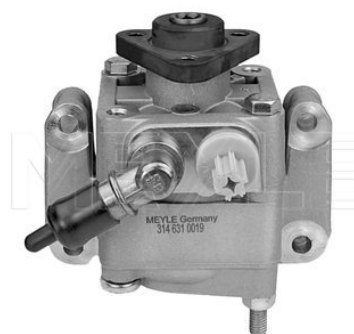

Hydraulic pump, P/S

314 631 0020 | MHP0134

Notes

Operating Pressure [bar]   Hydraulic
130

References

32 41 4 035 682	32 41 4 039 954
32 41 4 036 733	32 41 4 042 171
32 41 4 038 714	32 41 6 769 887

Application info

1 [E81, E82, E87, E88] [11/03-09/12]	X1 [E84] [03/09--]
3 [E90, E91, E92, E93] [01/05-05/12]	

Hydraulic pump, P/S

314 631 0019 | MHP0133

Notes

Operating Pressure [bar]   Hydraulic
100

References

32 41 6 767 452	32 41 6 780 413
32 41 6 769 598	

Application info

1 [E81, E82, E87, E88] [11/03-09/12]	X1 [E84] [03/09--]
3 [E90, E91, E92, E93] [01/05-05/12]	X3 [E83] [01/04-12/08]

P/S hose

359 203 0001 | MHH0036

Notes

for backflow