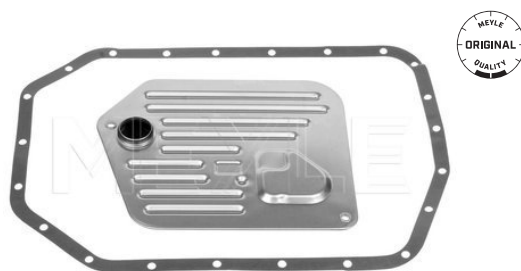

Hydraulic filter kit, A/T

314 137 0001 | MHK0036

Notes

Number of mounting bores 22
Kit with seal
Transmission Type 5HP24 FLA Automatic Transmission, 5-speed
Manufacturer Restriction ZF

References

24 34 1 422 673

Parts list

314 139 1002 | MMX1588 A/T oil pan gasket
300 243 4107 | MHF0036 Hydraulic filter, A/T