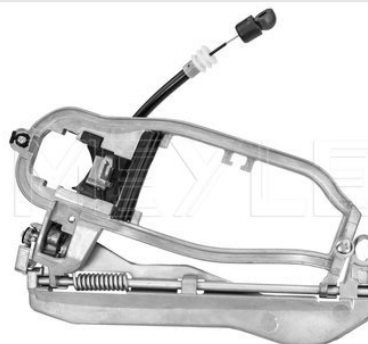

Door handle frame

314 910 0000 | MIX0293

Notes

Length [mm]   203
                                            Left

References

51 21 8 243 615

Counterpart

314 910 0001 | MIX0294

Application info

X5 (E53) (05/00--)

Door handle frame

314 910 0001 | MIX0294

Notes

Length [mm]   203
                                            Right

References

51 21 8 243 616