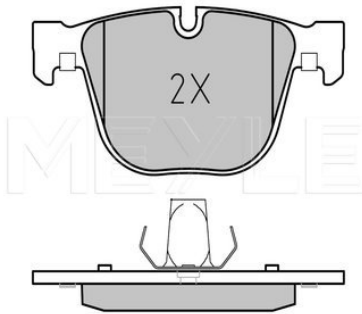

References

34 21 6 788 275

Application info

Z4 (E89) [05/09--]

025 237 3116 | MBP0434

Brake pad set

Notes

Thickness [mm]
Height [mm]
Width [mm]
Brake System