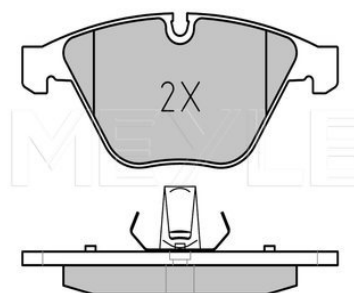

025 241 6120 | MBP0536

Notes

Thickness [mm]
Height [mm]
Width [mm]
Brake System

prepared for wear indicator
20.3
68.3
155.1
ATE
with anti-squeak plate
Front Axle

References

34 11 6 776 161
34 11 6 783 542

34 11 6 794 917