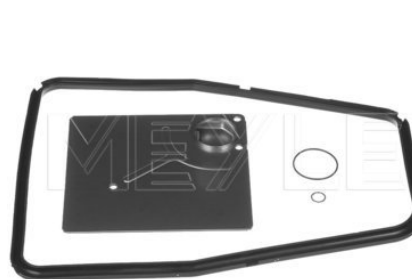

Hydraulic filter kit, A/T

300 243 4108/S | MHK0035

Application info

3 [E46] [02/98-12/07]
5 [E39] [11/95-05/04]

7 [E38] [10/94-11/01]
Z4 [E85] [02/03--]

Hydraulic filter kit, A/T

300 243 3101/S | MHK0032

Notes

Transmission Type	Kit with seal
Transmission Type	4HP24
	4HP22
	Automatic Transmission,
	4-speed
Manufacturer Restriction	ZF

References

24 31 1 218 550   24 34 1 215 544

Parts list

300 241 1107 | MMX0915   A/T oil pan gasket

Application info

3 [E30] [09/82-06/94]
5 [E28] [06/81-12/87]
5 [E34] [12/87-01/97]

6 [E24] [04/76-09/90]
7 [E23] [05/77-08/86]
7 [E32] [09/86-09/94]

Hydraulic filter kit, A/T

300 243 1102/S | MHK0031

Notes

Transmission Type	Kit with seal
Transmission Type	4HP24
	4HP22
	Automatic Transmission,
	4-speed
Manufacturer Restriction	ZF