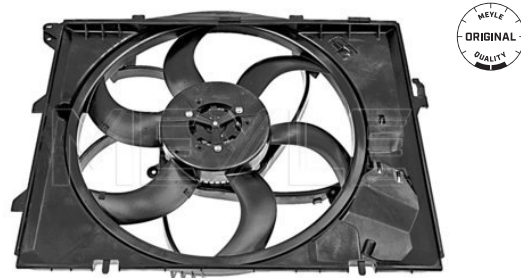

References

17 11 7 590 699 17 42 7 523 259

Application info

1 [E81, E82, E87, E88] [11/03-09/12]	3 [E90, E91, E92, E93] [01/05-05/12]