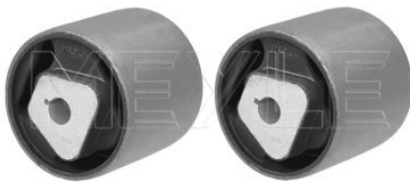

Application info

5 [E39] [11/95-05/04]

7 [E38] [10/94-11/01]

314 610 0000/HD | MCB0223HD

Repair kit, control arm

Notes

Inner diameter [mm]	12
Outer diameter [mm]	70.2
Height [mm]	76
	Front Axle Right
	Front Axle Left
	Front