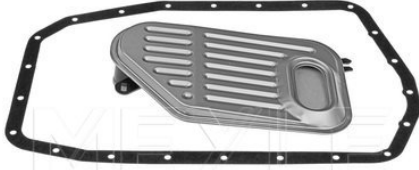

3 [E46] [02/98-12/07]
5 [E39] [11/95-05/04]

7 [E38] [10/94-11/01]
Z4 [E85] [02/03--]

3

300 135 0001/SK | MOK0042

Parts kit, automatic transm. oil change

Notes

Consult accessories list for recommended additional repairs