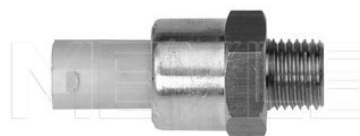

Temperature switch, radiator fan

314 810 0000 | MEX0396

Notes

Switch point from [°C]	91
Switch point to [°C]	104
	Black
Spanner Size	22
Thread Size	M14 x 1,5
Operating voltage [V]	12
Number of Poles	3

References

61 31 8 360 857

Application info

5 [E39] [11/95-05/04]

7 [E38] [10/94-11/01]

Temperature switch, radiator fan

314 800 0021 | MEX0390

Notes

Switch point from [°C]	80
Switch point to [°C]	88
	Grey
Spanner Size	24
Thread Size	M14 x 1,5
Operating voltage [V]	12
Number of Poles	3