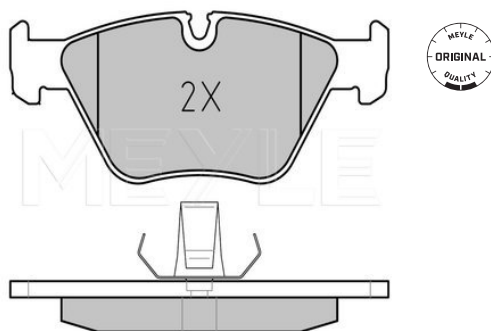

References

34 111 164 627	34 116 761 278
34 111 164 629	34 116 761 280

Application info

5 [E39] [11/95-05/04]

Brake pad set

025 216 7720 | MBP0180

Notes

Thickness [mm]	19.6
Height 2 [mm]	63.7
Height 1 [mm]	63.6
Width 2 [mm]	156.3
Width 1 [mm]	155.15
Brake System	ATE with anti-squeak plate Front Axle