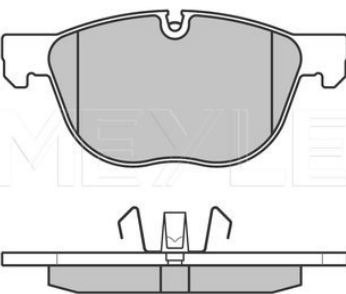

025 241 7019 | MBP0538

Brake pad set

Notes

Thickness [mm]
Height [mm]
Width 2 [mm]
Width 1 [mm]
Brake System

prepared for wear indicator
19.7
76.8
170.1
171.1
ATE
with anti-squeak plate
Front Axle

References

34 11 4 074 370
34 11 6 778 403

34 11 6 779 293
34 11 6 852 253