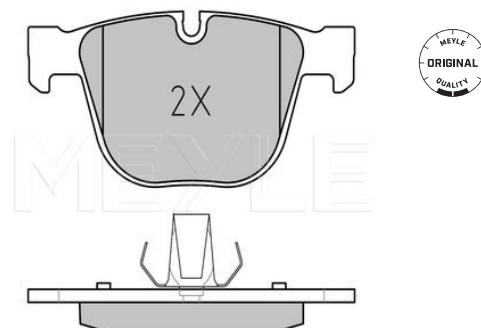

References

34 11 0 301 476	34 212 284 685
34 11 6 763 305	34 216 757 536
34 21 0 403 290	34 216 761 286
34 21 2 283 366	34 216 768 471
34 21 2 284 296