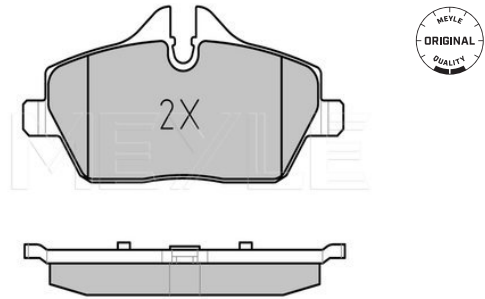

Brake pad set

025 239 1517 | MBP0471

Notes

Thickness [mm]	17.4
Height 2 [mm]	53.8
Height 1 [mm]	65
Width [mm]	131.4
Brake System	TRW with anti-squeak plate Front Axle

References

34 11 6 767 143	34 11 6 771 838
34 11 6 767 144	34 11 6 774 050
34 11 6 771 837	