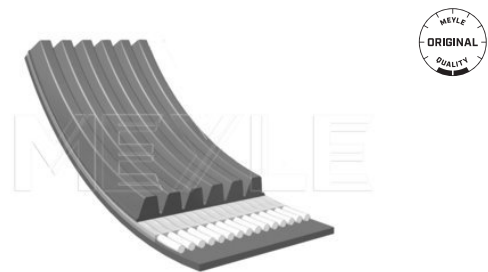

References

11 28 7 835 483

Application info

5 [E60, E61] [07/03-08/10] 6 [E63, E64] [01/04--]

V-ribbed belt

050 006 1460 | MRB0417

Notes

Number of Ribs 6
Length [mm] 1460