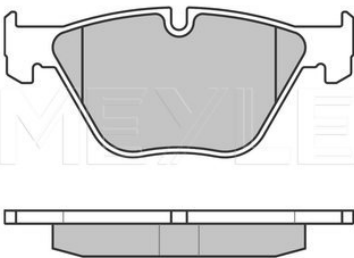

025 233 1320 | MBP0319

Brake pad set

Notes

Thickness [mm]
Height [mm]
Width [mm]
Brake System

prepared for wear indicator
20.3
68.3
155.1
ATE
with anti-squeak plate
Front Axle

References

34 11 6 780 711

Application info

3 (E90, E91, E92, E93) (01/05-05/12)

X1 (E84) (03/09--)