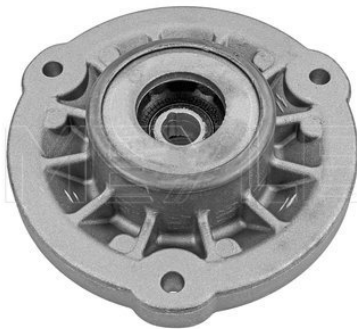

300 313 3152 | MSM0257

Strut mount

Notes

Piece
Rubber-metal Bearing
without ball bearing
Front Axle left and right

References

31 30 6 863 295

Application info

5 (F10, F11) [03/10-12/11]

300 313 3153 | MSM0239

Strut mount

Notes

Piece
Rubber-metal Bearing
without ball bearing
Front Axle left and right

References

31 30 6 863 297

Application info

5 (F10, F11) [03/10-12/11]

300 313 3156 |

Strut mount

Notes

Piece
Rubber-metal Bearing
without ball bearing
Front Axle left and right

References

31 31 6 866 008

Application info

i8 [03/14--]

7