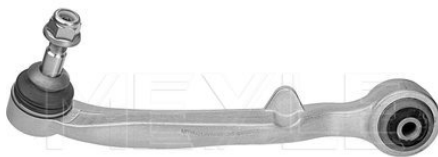

316 050 0013 | MCA0446

Control arm

Notes

Thread Size
Length [mm]

Aluminium
M14x1,5
300
with rubber mounting
Control Arm
Rear
Front Axle Left

References

31 12 2 347 983
31 12 2 347 985
31 12 6 755 835
31 12 6 770 121

31 12 6 770 771
31 12 6 770 837
31 12 6 777 937
31 12 6 777 939

Parts list

300 311 2107 | MCB0206

Control arm bushing

Counterpart

316 050 0014 | MCA0447

Application info

6 [E63, E64] [01/04--]

7 [E65, E66] [11/01-08/05]

7