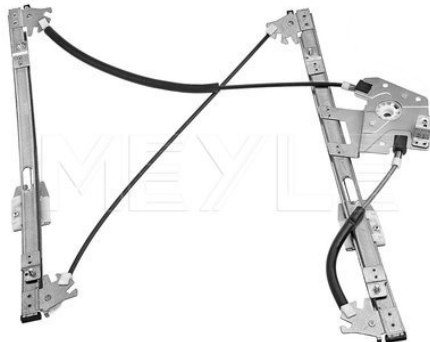

314 909 0001 | MWL0087

Window lifter

Notes

without electric motor
Electric
Left Front

References

51 33 7 020 659

Counterpart

314 909 0005 | MWL0091

Application info

3 [E46] [02/98-12/07]