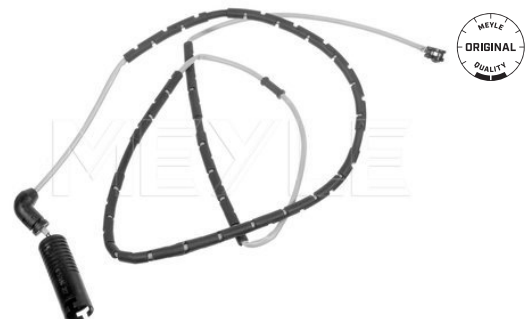

314 356 0002 | MWS0058

Wear sensor

Application info

Z4 (E85) [02/03--]

Z4 (E86) [03/06--]

314 356 0005 | MWS0061

Wear sensor

Notes