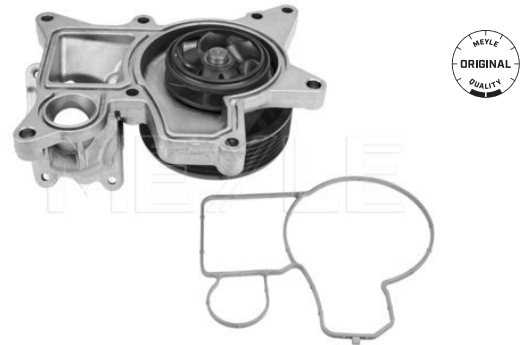

Application info

3 [E90, E91, E92, E93] [01/05-05/12]

Water pump

313 220 0019 | MWP0575

Notes

Quality
Number of Ribs

for v-ribbed belt use
with seal
Sealed with SiC/SiC
6

References