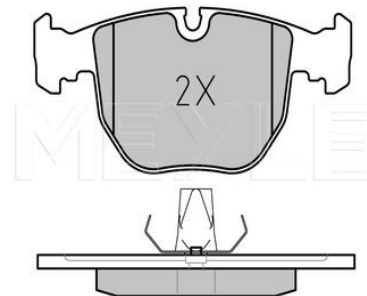

025 214 8619 | MBP0142

Brake pad set

Notes

Thickness [mm]
Height [mm]
Width [mm]
Brake System

excl. wear warning contact
prepared for wear indicator
18.9
73.3
156.3
ATE
with anti-squeak plate
Front Axle

References

34 11 1 163 307
34 11 1 165 227
34 11 2 229 031

34 11 3 427 503
34 11 6 761 252

Application info

5 [E39] [11/95-05/04]
7 [E38] [10/94-11/01]

X3 [E83] [01/04-12/08]
X5 [E53] [05/00--]