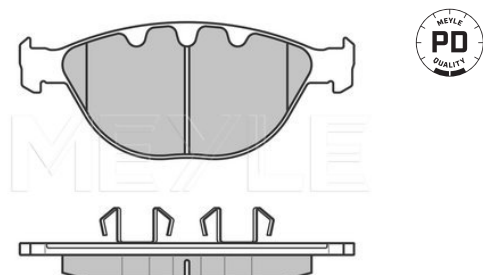

Notes

Quality
Thickness [mm]
Height [mm]
Width [mm]
Brake System

prepared for wear indicator
PREMIUM
20.8
79.2
193.2
ATE
with anti-squeak plate
Front Axle