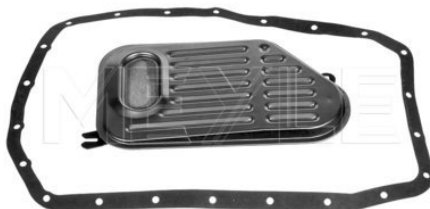

300 243 4108/S | MHK0035

Hydraulic filter kit, A/T

Notes

Transmission Type

Manufacturer Restriction

Kit
with seal
5HP19
Automatic Transmission,
5-speed
ZF

References

24 15 2 333 915

24 34 1 423 376

Parts list

314 139 0005 | MMX0969
100 325 0005 | MHF0020

A/T oil pan gasket
Hydraulic filter, A/T