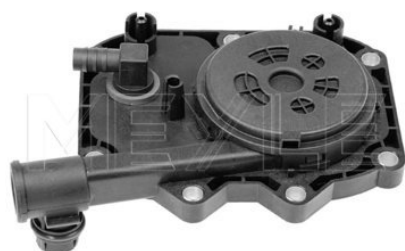

314 036 0006 | MMX0954

Vent valve

References

11 61 7 501 562

Application info

5 [E34] [12/87-01/97]
7 [E32] [09/86-09/94]

7 [E38] [10/94-11/01]
8 [E31] [04/90-12/99]