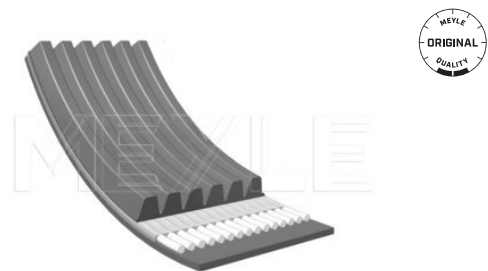

References

11 28 7 803 476

Application info

X5 [E70] [02/07-03/10]

X6 [E71] [05/08--]