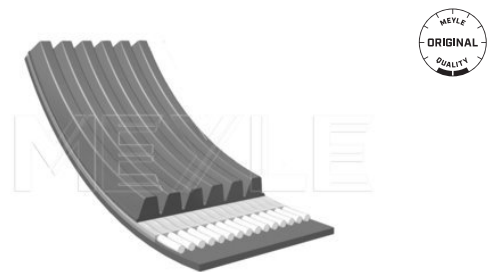

References

11 28 7 506 734	11 28 7 539 831
11 28 7 512 564	11 28 7 631 817
11 28 7 525 418	11 28 7 802 186
11 28 7 529 741	

Application info

1 [E81, E82, E87, E88] [11/03-09/12]
5 [E34] [12/87-01/97]
5 [E60, E61] [07/03-08/10]

6 [E63, E64] [01/04--]
7 [E65, E66] [11/01-08/05]
X5 [E53] [05/00--]

V-ribbed belt

050 006 1890 | MRB0487

Notes

Number of Ribs	6
Length [mm]	1890