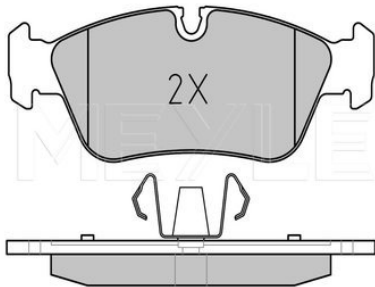

025 239 3517/PD | MBP0481PD

Brake pad set

Notes

Quality
Thickness [mm]
Height [mm]
Width 2 [mm]
Width 1 [mm]
Brake System

prepared for wear indicator
PREMIUM
17.5
57.6
149.3
150.2
ATE - Teves
with anti-squeak plate
Front Axle

References

34 11 6 769 763

34 11 6 769 951

Application info

1 [E81, E82, E87, E88] [11/03-09/12]

3 [E90, E91, E92, E93] [01/05-05/12]