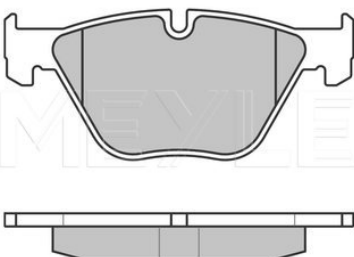

025 233 1320/PD | MBP0319PD

Brake pad set

Notes

Quality
Thickness [mm]
Height [mm]
Width [mm]
Brake System

prepared for wear indicator
PREMIUM
20.3
68.3
155.1
ATE
with anti-squeak plate
Front Axle

References

34 11 6 780 711