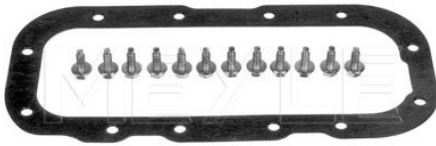

314 139 0004 | MMX0968

A/T oil pan gasket

Application info

3 [E36] [09/90-08/00]
3 [E46] [02/98-12/07]

5 [E34] [12/87-01/97]
Z3 [E36/7, E36/8] [10/95-06/03]

300 241 1401 | MMX0916

A/T oil pan gasket

Notes

No. of holes 1	12 Piece Cork Duroplast
Transmission Type	4L30E Automatic Transmission, 4-speed
Manufacturer Restriction	GM with fastening material

References

24 11 1 421 599

Application info

3 [E36] [09/90-08/00]
3 [E46] [02/98-12/07]

5 [E34] [12/87-01/97]
Z3 [E36/7, E36/8] [10/95-06/03]