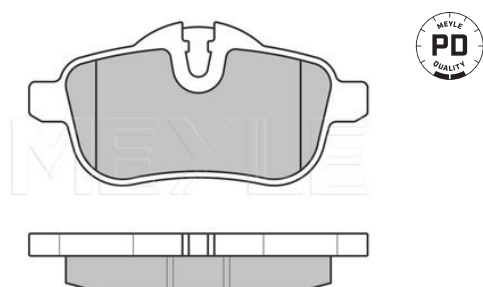

References

34 21 6 788 275

Application info

Z4 (E89) [05/09--]