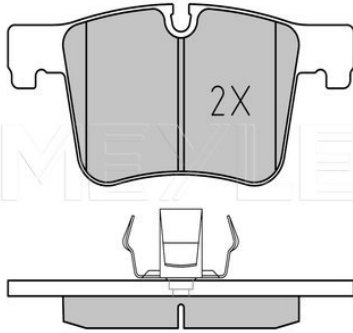

025 251 9919 | MBP0696

Brake pad set

Notes

Thickness [mm]
Height [mm]
Width [mm]
Brake System

prepared for wear indicator
19.1
70
148.2
Bosch
with anti-squeak plate
Front Axle

References

34 10 6 799 801
34 10 6 859 181
34 10 6 859 182
34 11 4 073 936

34 11 6 798 978
34 11 6 854 126
34 11 6 856 193

Application info

1 [F20, F21] [11/10--]
2 [F22, F23] [10/13--]
3 [F30, F31] [10/11--]
3 [F34] [03/13--]

4 [F32, F33, F36] [07/13--]
X3 [F25] [09/10--]
X4 [F26] [04/14--]

025 251 9919/PD | MBP0696PD

Brake pad set

Notes

Quality
Thickness [mm]
Height [mm]
Width [mm]
Brake System

prepared for wear indicator
PREMIUM
19.1
70
148.2
Bosch
with anti-squeak plate
Front Axle

References

34 10 6 799 801
34 10 6 859 181
34 10 6 859 182
34 11 4 073 936

34 11 6 798 978
34 11 6 854 126
34 11 6 856 193

Application info

1 [F20, F21] [11/10--]
2 [F22, F23] [10/13--]
3 [F30, F31] [10/11--]
3 [F34] [03/13--]

4 [F32, F33, F36] [07/13--]
X3 [F25] [09/10--]
X4 [F26] [04/14--]