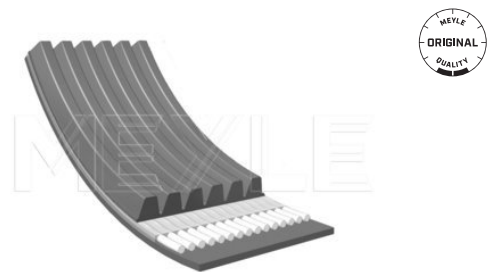

Application info

1 [E81, E82, E87, E88] [11/03-09/12]

V-ribbed belt

050 006 1698 | MRB0451

Notes

Number of Ribs 6
Length [mm] 1698

References

11 28 8 507 415 11 28 8 519 128
11 28 8 512 067