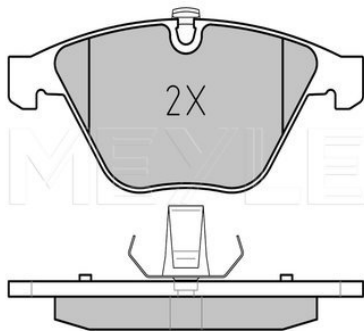

025 233 4720/PD | MBP0326PD

Brake pad set

Notes

Quality
Thickness [mm]
Height [mm]
Width [mm]
Brake System

prepared for wear indicator
PREMIUM
20.3
68.3
155.1
ATE
with anti-squeak plate
Front Axle

References

34 11 2 283 764	34 11 6 764 540
34 11 2 283 865	34 11 6 767 191
34 11 6 753 668	34 11 6 767 580
34 11 6 761 283	34 11 6 781 873
34 11 6 761 284	34 11 6 794 915
34 11 6 763 089	34 11 6 794 916
34 11 6 763 591	34 11 6 794 918

Application info

1 [E81, E82, E87, E88] [11/03-09/12]
3 [E90, E91, E92, E93] [01/05-05/12]
5 [E60, E61] [07/03-08/10]

6 [E63, E64] [01/04--]
7 [E65, E66] [11/01-08/05]