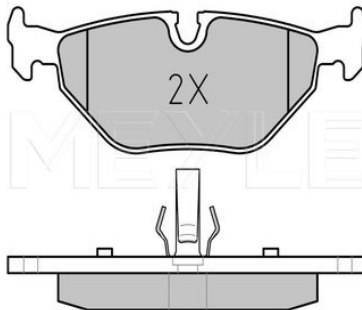

Application info

3 [E30] [09/82-06/94]
3 [E36] [09/90-08/00]
5 [E34] [12/87-01/97]

7 [E32] [09/86-09/94]
Z1 [06/88-06/91]
Z3 [E36/7, E36/8] [10/95-06/03]

025 219 3417 | MBP0231

Brake pad set

Notes

Thickness [mm]
Height [mm]
Width [mm]
Brake System