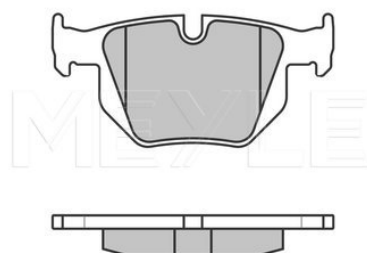

025 235 5017/PD | MBP0379PD

Brake pad set

Notes

Quality	prepared for wear indicator
Thickness [mm]	PREMIUM
Height 2 [mm]	17.3
Height 1 [mm]	58.9
Width [mm]	58.1
Brake System	123
	ATE
	with anti-squeak plate
	Rear Axle

References

34 21 6 769 105	34 21 6 791 938
34 21 6 775 678