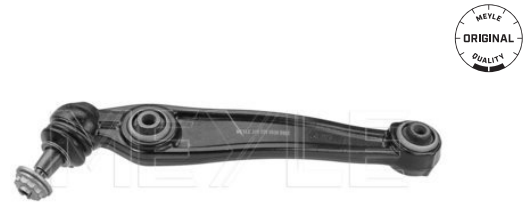

Notes

Thread Size
Length [mm]

Steel
M14x1,5
343
with rubber mounting
Control Arm
Lower
Rear
Front Axle Left