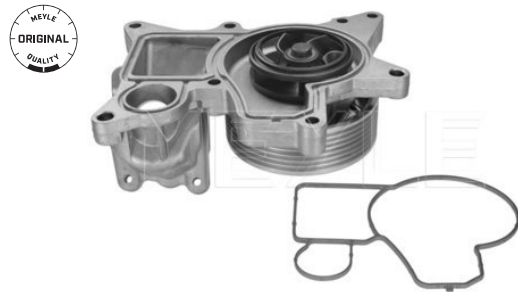

313 220 0018 | MWP0533

Water pump

Notes

Quality
Number of Ribs

for v-ribbed belt use
with seal
Sealed with SiC/SiC
7

References

11 51 7 823 428

11 51 8 516 435

Application info

5 [F07] [10/09-12/10]
5 [F10, F11] [03/10-12/11]
7 [F01, F02, F03, F04] [06/08--]

X5 [E70] [02/07-03/10]
X6 [E71] [05/08--]