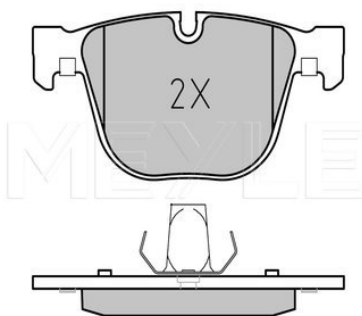

025 237 3116/PD | MBP0434PD

Brake pad set

Notes

Quality
Thickness [mm]
Height [mm]
Width [mm]
Brake System

excl. wear warning contact
PREMIUM
16.9
67.9
139.7
ATE
with anti-squeak plate
Rear Axle

References

34 21 6 775 342

34 21 6 790 966

Application info

5 [F07] [10/09-12/10]

7 [F01, F02, F03, F04] [06/08--]