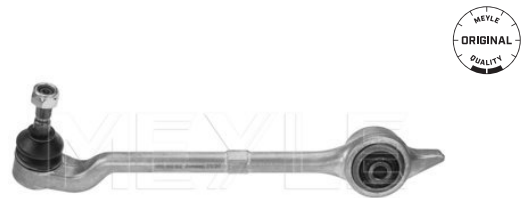

Parts list

300 311 2107 | MCB0206 Control arm bushing

Counterpart

316 050 3902 | MCA0488

Application info

5 [E39] [11/95-05/04]

316 050 3902 | MCA0488

Control arm