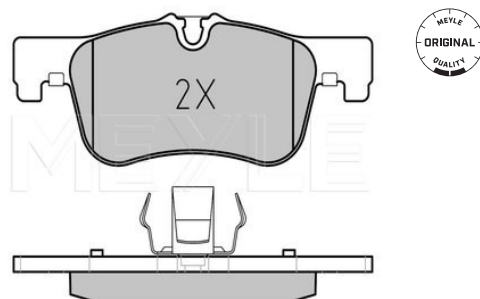

References

34 11 6 850 567

34 11 6 858 910

Application info

1 (F20, F21) [11/10--]
2 (F22, F23) [10/13--]
3 (F30, F31) [10/11--]

3 (F34) [03/13--]
4 (F32, F33, F36) [07/13--]