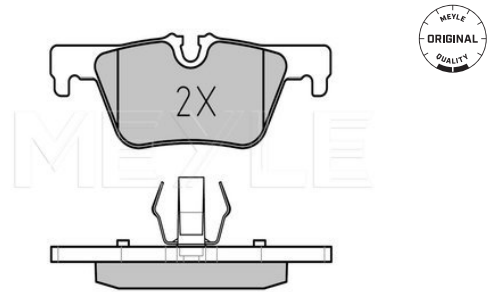

Brake pad set

025 253 0717 | MBP0701

Notes

Thickness [mm]	prepared for wear indicator
Height 2 [mm]	17.2
Height 1 [mm]	45.3
Width [mm]	46.7
Brake System	123.1
	Teves
	with anti-squeak plate
	Rear Axle

References

34 20 6 799 809	34 21 6 850 569
34 20 6 873 094	34 21 6 873 093