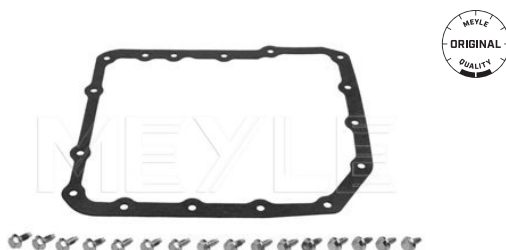

Notes

No. of holes 1	16
	Piece
	Cork
Transmission Type	Duroplast
	4L30E
	Automatic Transmission,
	4-speed
Manufacturer Restriction	GM
	with fastening material

References

24 11 1 218 850 24 11 1 421 367

314 139 0004 | MMX0968