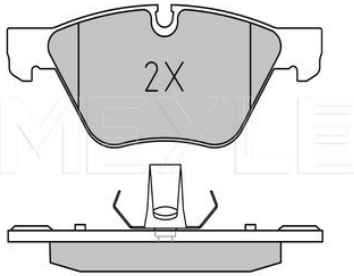

025 246 9719/PD | MBP0655PD

Brake pad set

Notes

Quality
Thickness/Strength 2 [mm]
Thickness/Strength 1 [mm]
Height 2 [mm]
Height 1 [mm]
Width 2 [mm]
Width 1 [mm]
Brake System

prepared for wear indicator
PREMIUM
20.3
19.3
63.7
63.5
154.6
155.1
ATE
with anti-squeak plate
Front Axle

References

34 11 6 775 310
34 11 6 856 591

34 11 6 858 047

Application info

5 (F10, F11) (03/10-12/11)