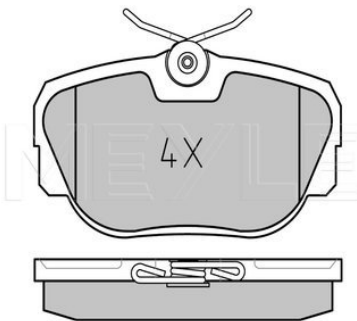

025 211 7317 | MBP0088

Brake pad set

Notes

Thickness [mm]	prepared for wear indicator
Height [mm]	17
Width [mm]	52
Brake System	94.6
	TRW
	with anti-squeak plate
	Front Axle

References

34 11 1 154 442	34 11 1 158 316
34 11 1 154 443	34 11 1 160 522
34 11 1 155 998	34 11 1 161 347
34 11 1 155 999	34 11 1 161 349
34 11 1 156 898	34 11 1 162 481
34 11 1 156 899	34 11 9 058 982
34 11 1 157 747	34 11 9 058 989
34 11 1 157 748	

Application info

3 (E30) [09/82-06/94]	Z1 [06/88-06/91]