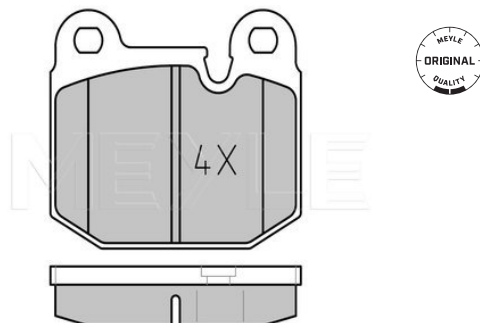

Brake pad set

025 205 8816 | MBP0023

Notes

Thickness [mm]	prepared for wear indicator
Height [mm]	16.5
Width [mm]	65.3
Brake System	76.1
	ATE
	with anti-squeak plate
	Front Axle

References

34 11 1117 002	34 11 1152 655
34 11 1150 523	34 11 1158 270
34 11 1150 524	34 11 1159 249
34 11 1150 527	34 11 1159 251

Application info

3 [E21] (06/75-03/84)

3 [E30] (09/82-06/94)

Brake pad set

025 204 3715 | MBP0020

Notes

Thickness [mm]	prepared for wear indicator
Height [mm]	15
Width [mm]	70.5
Brake System	89.8
	ATE
	with anti-squeak plate
	Front Axle