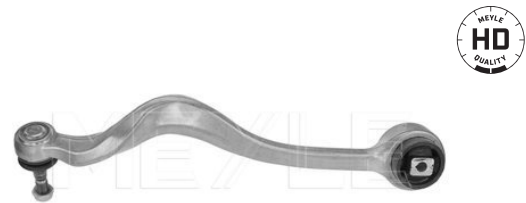

316 050 3904/HD | MCA0490HD

Application info

5 [E39] [11/95-05/04]

Z8 [E52] [06/00-06/03]

316 050 3904/HD | MCA0490HD

Control arm

Notes

Thread Size
Length [mm]