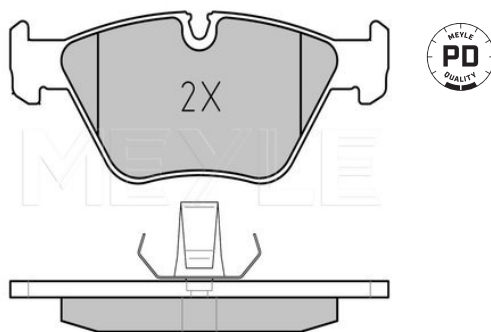

References

34 11 1 163 387	34 11 1 164 331
34 11 1 163 953	34 11 6 761 277
34 11 1 164 330	34 11 6 761 279

Application info

5 (E39) (11/95-05/04)

Brake pad set

025 216 7720/PD | MBP0180PD

Notes

Quality	prepared for wear indicator PREMIUM
Thickness [mm]	19.4
Height 2 [mm]	63.7
Height 1 [mm]	63.6
Width 2 [mm]	156.3
Width 1 [mm]	155.15
Brake System	ATE with anti-squeak plate Front Axle