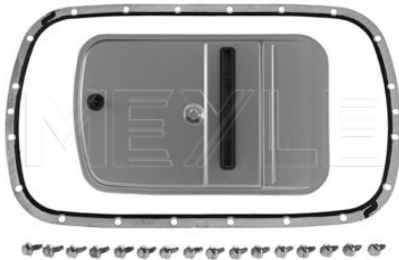

314 137 0002 | MHK0037

Hydraulic filter kit, A/T

Notes

Number of mounting bores	20
Transmission Type	Kit with seal 5L40E Automatic Transmission, 5-speed
Manufacturer Restriction	gasket: rubber/metal with fastening material