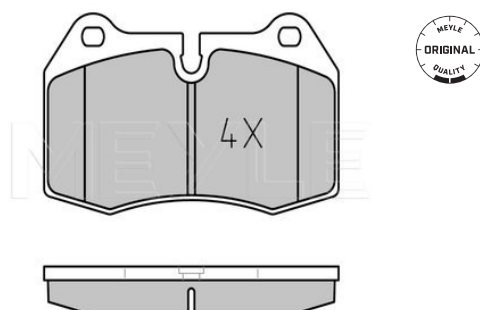

Brake pad set

025 214 7118 | MBP0139

Notes

Thickness [mm] 17.7
Height [mm] 73.6
Width [mm] 120.3
Brake System Brembo
with anti-squeak plate
Front Axle

References

34 11 1 162 210	34 11 1 163 923
34 11 1 162 900	34 11 2 227 334
34 11 1 163 921	34 11 2 227 863
34 11 1 163 922	34 11 6 761 249

Application info

7 [E38] [10/94-11/01]

8 [E31] [04/90-12/99]

Brake pad set

025 214 8619/PD | MBP0142PD

Notes

Quality PREMIUM
Thickness [mm] 18.9
Height [mm] 73.3
Width [mm] 156.3
Brake System ATE
with anti-squeak plate
Front Axle