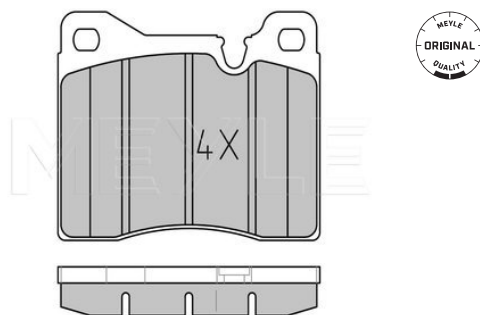

References

34 11 1103 321	34 11 1117 979
34 11 1103 726	34 11 1159 257
34 11 1103 744	34 11 1160 263
34 11 1111 649	

Application info

5 [E12] (08/72-08/81)

6 [E24] (04/76-09/90)