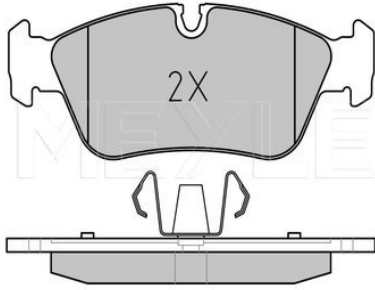

025 237 9120/PD | MBP0449PD

Brake pad set

Application info

5 [E60, E61] [07/03-08/10]
6 [E63, E64] [01/04--]

7 [E65, E66] [11/01-08/05]

025 239 3517 | MBP0481

Brake pad set

Notes

Thickness [mm]
Height [mm]
Width 2 [mm]
Width 1 [mm]
Brake System

prepared for wear indicator
17.5
57.6
149.3
150.2
ATE - Teves
with anti-squeak plate
Front Axle

References

34 11 6 769 763

34 11 6 769 951

Application info

1 [E81, E82, E87, E88] [11/03-09/12]

3 [E90, E91, E92, E93] [01/05-05/12]