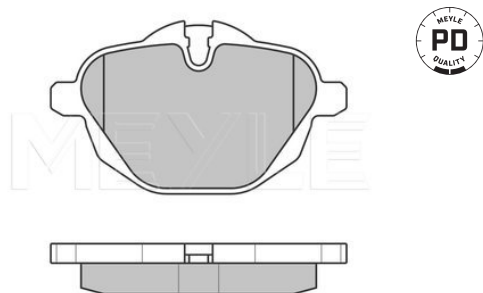

Brake pad set

025 245 6118 | MBP0628

Application info

5 (F10, F11) [03/10-12/11]
7 (G11, G12) [09/15--]
X3 (F25) [09/10--]

X4 (F26) [04/14--]
Z4 (E89) [05/09--]

Brake pad set

025 245 6118/PD | MBP0628PD

Notes

Quality
Thickness [mm]
Height 2 [mm]
Height 1 [mm]
Width [mm]
Brake System

prepared for wear indicator
PREMIUM
18
56
62.4
106
TRW
with anti-squeak plate
Rear Axle

References

34 21 6 788 284
34 21 6 796 741
34 21 6 798 193

34 21 6 862 202
34 21 6 870 558

Application info

5 (F10, F11) [03/10-12/11]
7 (G11, G12) [09/15--]
X3 (F25) [09/10--]

X4 (F26) [04/14--]
Z4 (E89) [05/09--]

Brake pad set

025 255 1417 | MBP1741

Notes

Thickness [mm]
Height 2 [mm]
Height 1 [mm]
Width 2 [mm]
Number of wear indicators [per axle]
Width 1 [mm]
Brake System

prepared for wear indicator
17.4
59.1
57.2
123.7
1
123
ATE
with anti-squeak plate
Rear Axle

References

34 21 6 850 570

Application info

3 (F30, F31) [10/11--]
3 (F34) [03/13--]

4 (F32, F33, F36) [07/13--]