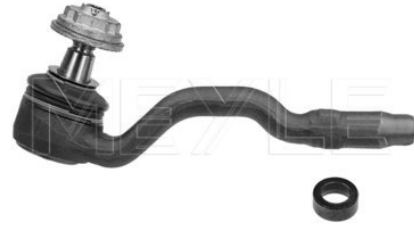

Tie rod end

316 020 0020 | MTE0344

Notes

Thread Measurement 2
Thread Measurement 1
Length [mm]

M14x1,5
M14x1,5
185
Front Axle Right
Front Axle Left

References

32 10 6 780 984
32 10 6 793 497

32 21 6 773 739

Application info

X5 [E70] [02/07-03/10]

X6 [E71] [05/08--]

Tie rod end

316 020 0020/HD | MTE0344HD

Notes

Thread Measurement 2
Thread Measurement 1
Length [mm]

M14X1,5
M14X1,5
185
Front Axle Right
Front Axle Left

Reinforced Version