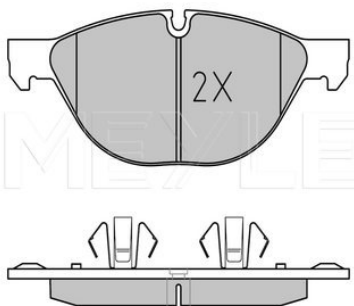

025 241 7219/PD | MBP0539PD

Brake pad set

Notes

Quality
Thickness [mm]
Height [mm]
Width [mm]
Brake System

prepared for wear indicator
PREMIUM
19.7
79
192.9
ATE
with anti-squeak plate
Front Axle

References

34 11 6 778 048

34 11 6 791 514

Application info

X5 [E70] [02/07-03/10]

X6 [E71] [05/08--]