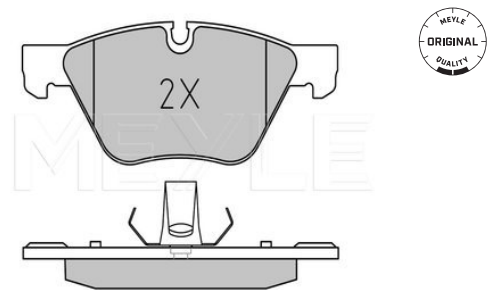

References

34 11 6 775 310	34 11 6 858 047
34 11 6 856 591	

Application info

5 (F10, F11) [03/10-12/11]

2