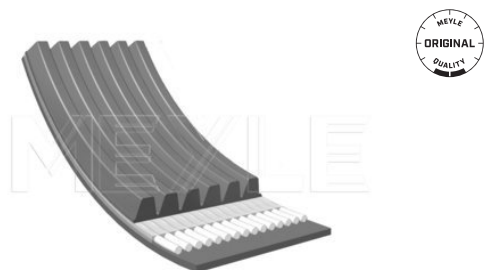

Application info

Z4 [E85] [02/03--]

V-ribbed belt

050 006 1875 | MRB0484

Notes

Number of Ribs 6
Length [mm] 1875

References

11 28 7 511 476