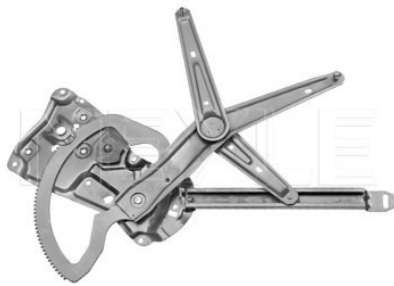

314 909 0002 | MWL0088

Window lifter

Notes

without electric motor
Electric
Right Front

References

51 33 1 977 610

Counterpart

314 909 0000 | MWL0086