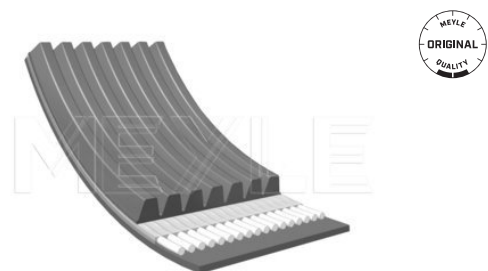

References

11 28 1 432 724	11 28 7 833 264
11 28 7 636 377	

Application info

5 [E39] [11/95-05/04]	X5 [E53] [05/00--]
7 [E38] [10/94-11/01]	

5