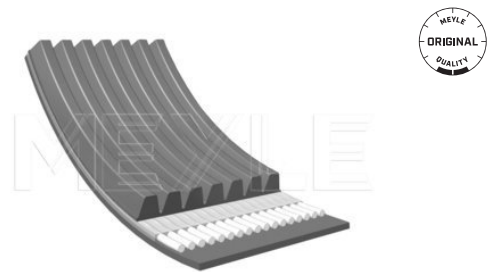

V-ribbed belt

050 007 1104 | MRB0582

Notes

Number of Ribs	7
Length [mm]	1104

References

11 28 7 560 485	11 28 7 631 812
-----------------	-----------------

Application info

1 [E81, E82, E87, E88] [11/03-09/12]	3 [E90, E91, E92, E93] [01/05-05/12]
--------------------------------------	--------------------------------------