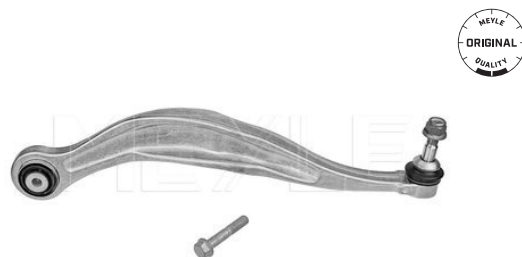

Control arm

316 050 0123/S | MCA1110

Notes

with add-on material
Aluminium
with rubber mounting
Control Arm
Upper
Rear Axle Left
Rear

References

33 32 6 779 847

Counterpart

316 050 0124/S | MCA1111