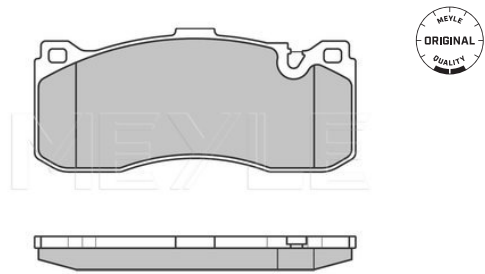

Brake pad set

025 233 1320/PD | MBP0319PD

Application info

3 [E90, E91, E92, E93] [01/05-05/12]

X1 [E84] [03/09--]

Brake pad set

025 243 1617 | MBP0568

Notes

Thickness [mm]
Height [mm]
Width [mm]
Brake System

excl. wear warning contact
prepared for wear indicator
17
73.5
164.8
BREMBO
with anti-squeak plate
Front Axle

References

34 11 6 784 807

34 11 6 786 044

Application info

1 [E81, E82, E87, E88] [11/03-09/12]

3 [E90, E91, E92, E93] [01/05-05/12]

Brake pad set

025 243 1617/PD | MBP0568PD

Notes

Quality
Thickness [mm]
Height [mm]
Width [mm]
Brake System

excl. wear warning contact
prepared for wear indicator
PREMIUM
17
73.5
164.8
BREMBO
with anti-squeak plate
Front Axle

References

34 11 6 784 807

34 11 6 786 044

Application info

1 [E81, E82, E87, E88] [11/03-09/12]

3 [E90, E91, E92, E93] [01/05-05/12]

2