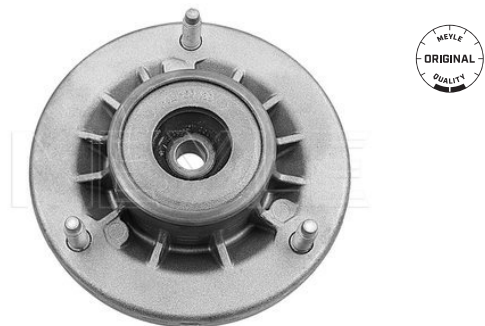

Strut mount

300 313 3130 | MSM0246

Notes

Rubber-metal Bearing
without ball bearing
Rear Axle left and right

References

33 50 6 775 735

Application info

5 (F10, F11) [03/10-12/11]

Strut mount

300 313 3131 | MSM0254

Notes

Piece
Rubber-metal Bearing
without ball bearing
Rear Axle left and right

References

33 50 6 776 140

Application info

5 (F10, F11) [03/10-12/11]

6 (F12, F13) [11/10-12/12]

Strut mount

300 313 3142 |

Notes

Piece
Rubber-metal Bearing
without ball bearing
Rear Axle left and right

References

33 50 6 777 211

Application info

5 (F10, F11) [03/10-12/11]

6 (F12, F13) [11/10-12/12]