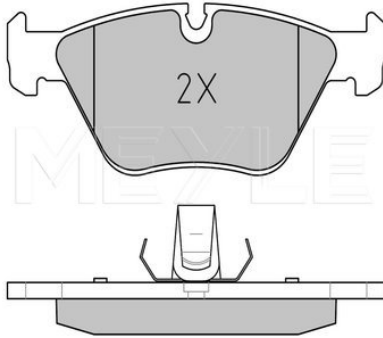

Brake pad set

Notes

Quality
Thickness [mm]
Height 2 [mm]
Height 1 [mm]
Width 2 [mm]
Width 1 [mm]
Brake System

prepared for wear indicator
PREMIUM
19.9
63.7
64.6
156.3
155.2
ATE
with anti-squeak plate
Front Axle