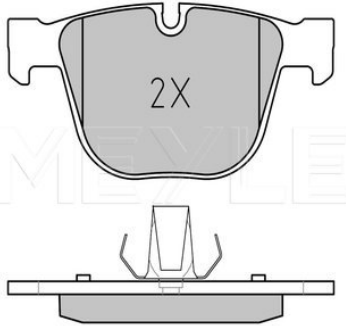

025 237 3017/PD | MBP0433PD

Brake pad set

Notes

Quality
Thickness [mm]
Height [mm]
Width 2 [mm]
Width 1 [mm]
Brake System

excl. wear warning contact
PREMIUM
16.6
67.7
139.3
139.5
ATE
with anti-squeak plate
Rear Axle

References

34 11 0 301 476
34 11 6 763 305
34 21 0 403 290
34 21 2 283 366
34 21 2 284 296

34 21 2 284 685
34 21 6 757 536
34 21 6 761 286
34 21 6 768 471

Application info

1 [E81, E82, E87, E88] [11/03-09/12]
3 [E90, E91, E92, E93] [01/05-05/12]
5 [E60, E61] [07/03-08/10]
6 [E63, E64] [01/04--]
7 [E65, E66] [11/01-08/05]

X5 [E70] [02/07-03/10]
X5 [F15] [11/12--]
X6 [E71] [05/08--]
X6 [F16] [08/14--]