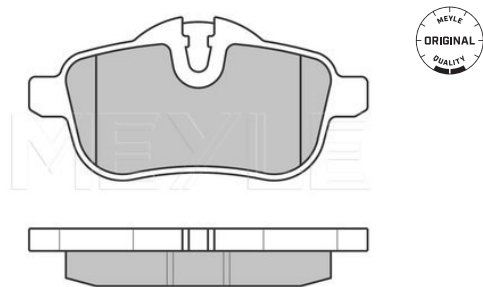

34 21 6 788 275

Application info

Z4 (E89) [05/09--]

Brake pad set

025 245 5918/PD | MBP0627PD

Notes

Quality	prepared for wear indicator
Thickness [mm]	PREMIUM
Height 2 [mm]	18
Height 1 [mm]	45.2
Width [mm]	51.6
Brake System	106
	TRW
	with anti-squeak plate
	Rear Axle