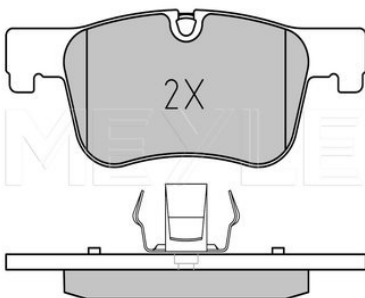

025 255 0618/PD | MBP0703PD

Brake pad set

Notes

Quality
Thickness [mm]
Height [mm]
Width 2 [mm]
Width 1 [mm]
Brake System

prepared for wear indicator
PREMIUM
18.2
61.6
156.7
155.7
ATE
with anti-squeak plate
Front Axle

References

34 11 6 850 568