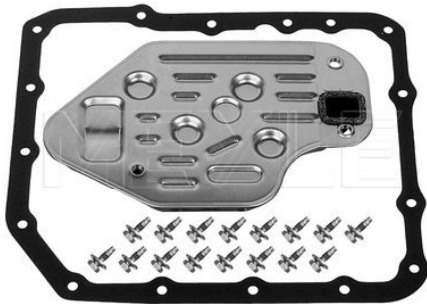

300 241 1106/S | MHK0029

Hydraulic filter kit, A/T

Notes

Number of mounting bores	16
Transmission Type	Kit with seal 4L30E Automatic Transmission, 4-speed
Manufacturer Restriction	GM with fastening material