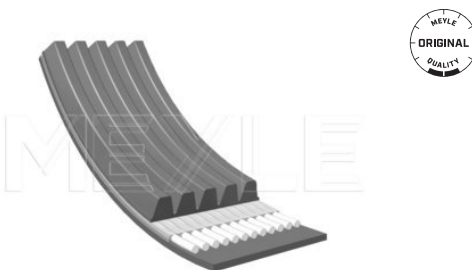

References

11 28 2 247 493 11 28 7 787 369
11 28 7 785 774

Application info

3 [E46] [02/98-12/07]
5 [E39] [11/95-05/04]

7 [E38] [10/94-11/01]
X5 [E53] [05/00--]