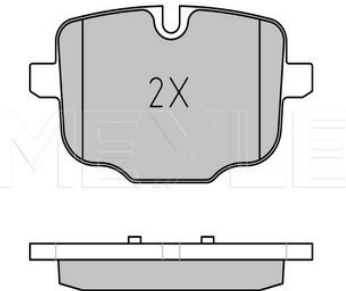

025 247 0318 | MBP0656

Brake pad set

Notes

Thickness [mm]
Height 2 [mm]
Height 1 [mm]
Width [mm]
Brake System

prepared for wear indicator
18
65.5
72.4
116
TRW
with anti-squeak plate
Rear Axle

References

34 21 2 284 389
34 21 2 284 466

34 21 6 775 346
34 21 6 867 175

Application info

5 [F10, F11] [03/10-12/11]
6 [F12, F13] [11/10-12/12]

7 [G11, G12] [09/15--]