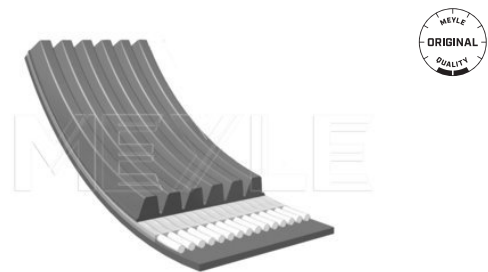

Application info

1 [E81, E82, E87, E88] [11/03-09/12]

3 [E90, E91, E92, E93] [01/05-05/12]

V-ribbed belt

050 004 0830/E | MRB0086

Notes

Number of Ribs 4
Length [mm] 830
Permanently elastic

References