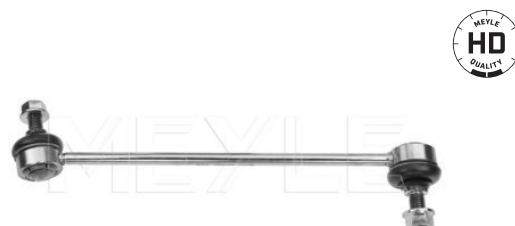

References

31 35 6 777 319

Application info

5 [F07] [10/09-12/10]
5 [F10, F11] [03/10-12/11]

6 [F12, F13] [11/10-12/12]
7 [F01, F02, F03, F04] [06/08--]

Stabilizer link

316 060 0083 | MSL0828

Notes

Thread Measurement 2
Thread Measurement 1
Length [mm]

with spanner attachment
Coupling Rod
M12x1,5
M12x1,5
300
Front Axle Right
Front Axle Left