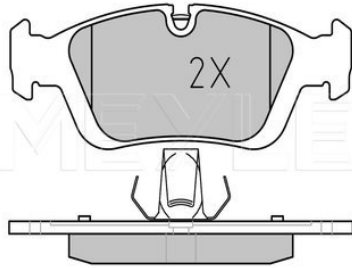

025 232 8717 | MBP0788

Brake pad set

Notes

Thickness [mm]
Height [mm]
Width [mm]
Brake System

prepared for wear indicator
Disc Brake
17.5
57.6
150.2
ATE
with anti-squeak plate
Front Axle

References

34 11 1 160 356	34 11 1 165 555
34 11 1 160 357	34 11 2 157 570
34 11 1 160 532	34 11 2 157 571
34 11 1 161 437	34 11 6 752 482
34 11 1 161 438	34 11 6 752 731
34 11 1 161 445	34 11 6 756 128
34 11 1 161 446	34 11 6 761 237
34 11 1 163 850	34 11 6 761 242
34 11 1 164 498	34 11 6 761 244
34 11 1 164 500	34 11 9 070 047

Application info

3 [E36] [09/90-08/00]
3 [E46] [02/98-12/07]

Z3 [E36/7, E36/8] [10/95-06/03]
Z4 [E85] [02/03--]