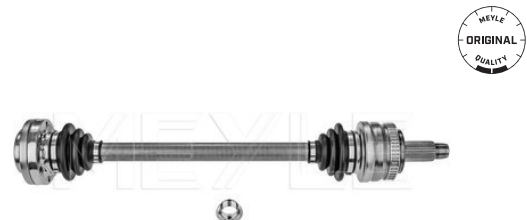

References

33 211 227 032	33 211 227 606
33 211 227 172	33 211 229 392
33 211 227 597	33 211 229 587