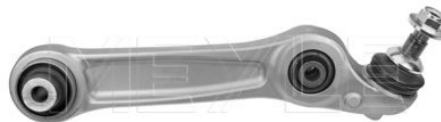

316 050 0057 | MCA0479

Control arm

Notes

Thread Size
Length [mm]

Aluminium
M16x1,5
313
with rubber mounting
Control Arm
Rear
Front Axle Right

References

31 12 6 775 964
31 12 6 798 108

31 12 6 850 782

Parts list

314 610 0012 | MCB0228
314 610 0013 | MCB0229

Control arm bushing
Control arm bushing

Counterpart

316 050 0056 | MCA0478

Application info

5 [F07] [10/09-12/10]

7 [F01, F02, F03, F04] [06/08--]

7