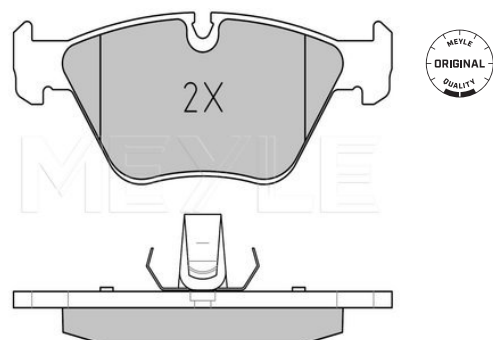

References

34 11 3 404 362	34 11 6 761 243
34 11 6 750 148	34 11 6 779 652
34 11 6 754 705	

Application info

3 [E46] [02/98-12/07]	Z4 [E85] [02/03--]
X3 [E83] [01/04-12/08]	Z4 [E86] [03/06--]