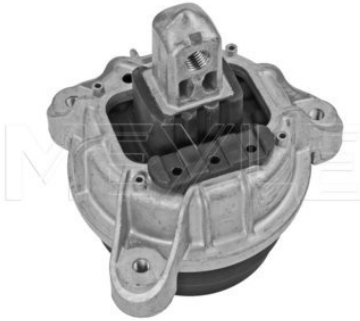

314 030 0010 | MEM0448

Engine mount

Notes

Hydro Bearing

References

22 11 6 785 601

Application info

5 [F07] [10/09-12/10]

5 [F10, F11] [03/10-12/11]