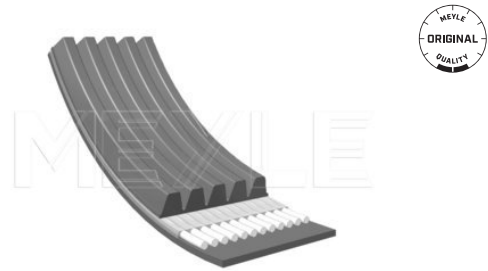

Notes

Number of Ribs 5
Length [mm] 980

References

11 28 1 736 759 11 28 7 833 266
11 28 1 736 988

Application info

5 [E39] [11/95-05/04] Z8 [E52] [06/00-06/03]
7 [E32] [09/86-09/94]

V-ribbed belt

050 006 1084 | MRB0355