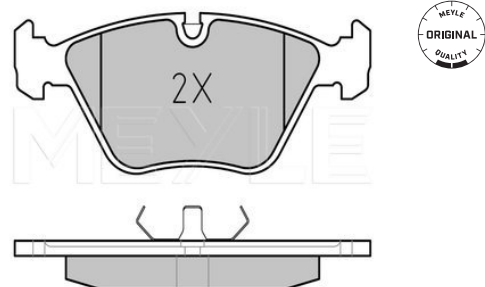

References

34 11 1153 910	34 11 1159 279
34 11 1157 039	34 11 1160 450
34 11 1157 569	34 11 1160 459
34 11 1157 570	34 11 1162 535
34 11 1157 813	34 11 2 228 248
34 11 1158 265	34 11 2 229 935
34 11 1158 267	34 11 2 282 554
34 11 1159 259	34 11 2 282 555