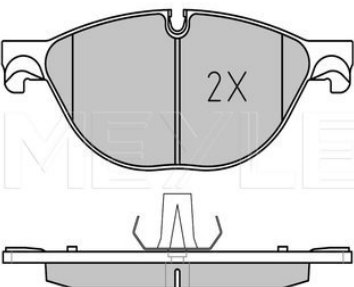

025 250 4519 | MBP0688

Brake pad set

Notes

Thickness/Strength 2 [mm]
Thickness/Strength 1 [mm]
Height [mm]
Width 2 [mm]
Width 1 [mm]
Brake System

prepared for wear indicator
18.9
20
79.5
193.3
192.5
ATE
with anti-squeak plate
Front Axle

References

34 11 6 775 318
34 11 6 775 322

34116793021
34 11 6 851 269