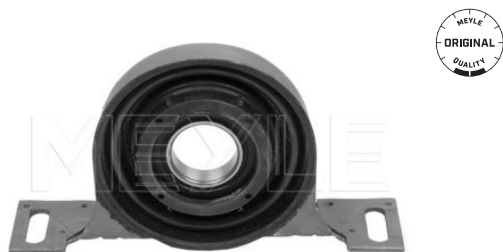

Drive shaft support

300 261 2198/S | MDM0079

Notes

Inner diameter [mm]   30
with ball bearing
Centre

References

26 12 1 229 089

Parts list

014 098 9017 | MTX0019   Driveshaft bearing

Application info

3 [E36] [09/90-08/00]

Z3 [E36/7, E36/8] [10/95-06/03]

Drive shaft support

300 261 2115/S | MDM0105

Notes

Inner diameter [mm]   30
with ball bearing
Centre