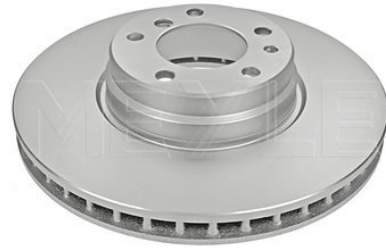

Brake disc

315 521 0025/PD | MBD1902PD

Notes

Wheel Bolt Bore Ø [mm]	14.8
	Zink flake coated
	Vented
Centering Diameter [mm]	79
Minimum thickness [mm]	30.4
Outer diameter [mm]	334
Height [mm]	76.9
Bolt Hole Circle Ø [mm]	120
Brake Disc Thickness [mm]	32
Required quantity	2
Number of Holes	5
	Front Axle

References

34 11 1 161 372	34 11 1 165 072
34 11 1 164 973	34 11 6 757 756

Application info

7 [E38] [10/94-11/01]

Z8 [E52] [06/00-06/03]

Brake disc

315 521 3062 | MBD0754

Notes

Wheel Bolt Bore Ø [mm]	16.6
	Vented
Centering Diameter [mm]	79
Minimum thickness [mm]	20.4
Outer diameter [mm]	284
Height [mm]	73
Bolt Hole Circle Ø [mm]	120
Brake Disc Thickness [mm]	22
Required quantity	2
Number of Holes	5
	Front Axle