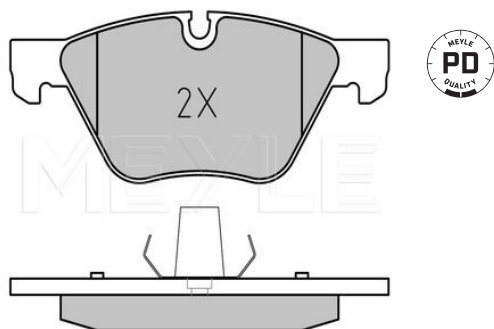

Brake pad set

025 237 9420/PD | MBP0450PD

Notes

Quality
Thickness [mm]
Height [mm]
Width 2 [mm]
Width 1 [mm]
Brake System

excl. wear warning contact
PREMIUM
19.8
63.4
154.7
155.2
ATE
with anti-squeak plate
Front Axle