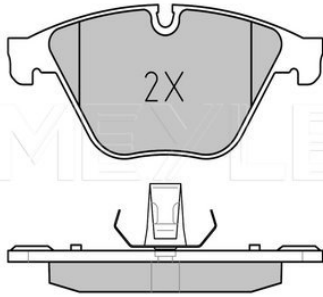

025 246 8820 | MBP0651

Brake pad set

Notes

Thickness [mm]
Height [mm]
Width [mm]
Brake System

prepared for wear indicator
20.3
68.3
155.1
ATE
with anti-squeak plate
Front Axle

References

34 11 6 775 314

34 11 6 850 885

Application info

5 [F07] [10/09-12/10]
5 [F10, F11] [03/10-12/11]

6 [F12, F13] [11/10-12/12]
7 [F01, F02, F03, F04] [06/08--]