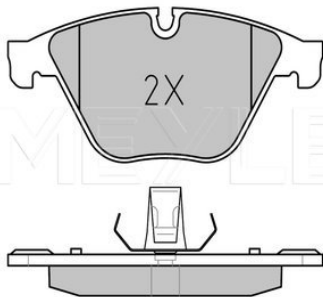

025 246 8820/PD | MBP0651PD

Brake pad set

Notes

Quality
Thickness [mm]
Height [mm]
Width [mm]
Brake System

prepared for wear indicator
PREMIUM
20.3
68.3
155.1
ATE
with anti-squeak plate
Front Axle

References

34 11 6 775 314

34 11 6 850 885

Application info

5 [F07] [10/09-12/10]
5 [F10, F11] [03/10-12/11]

6 [F12, F13] [11/10-12/12]
7 [F01, F02, F03, F04] [06/08--]