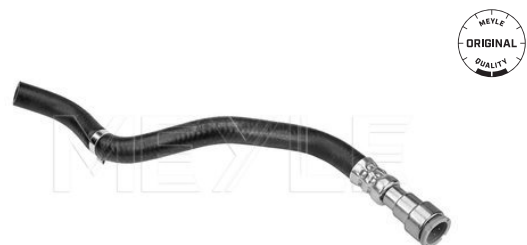

References

32 41 6 753 904

32 41 6 796 680

Application info

3 [E46] [02/98-12/07]