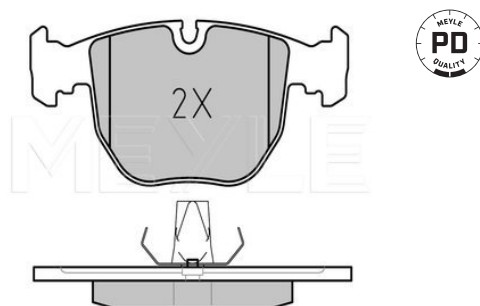

References

34 11 1 163 307	34 11 3 427 503
34 11 1 165 227	34 11 6 761 252
34 11 2 229 031	

Application info

5 [E39] [11/95-05/04]
7 [E38] [10/94-11/01]

X3 [E83] [01/04-12/08]
X5 [E53] [05/00--]