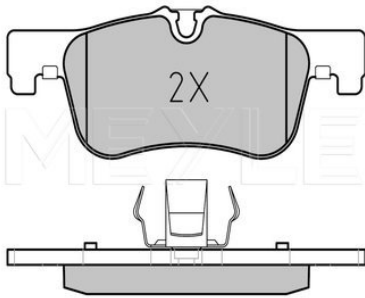

3 (F34) [03/13--]
4 (F32, F33, F36) [07/13--]

025 250 1418/PD | MBP0685PD

Brake pad set

Notes

Quality	prepared for wear indicator
Thickness [mm]	PREMIUM
Height 2 [mm]	18.2
Height 1 [mm]	59.8
Width 2 [mm]	57.9
Width 1 [mm]	156.7
Brake System	155.7
	ATE
	with anti-squeak plate
	Front Axle