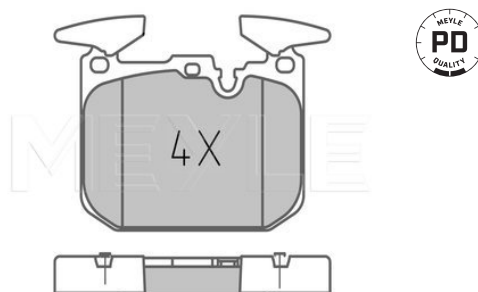

Notes

Quality
Thickness [mm]
Height [mm]
Width [mm]

prepared for wear indicator
Disc Brake
PREMIUM
17.5
92
113
with anti-squeak plate
Front Axle

References

34 11 6 850 850
34 11 6 857 968
34 11 6 859 066

34 11 6 859 282
34 11 6 865 460