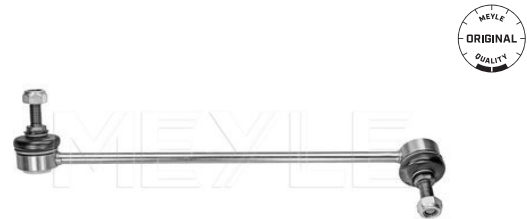

Stabilizer link

316 060 0019/HD | MSL0323HD

Application info

X3 (E83) [01/04-12/08]

Stabilizer link

316 060 0076 | MSL0821

Notes

Thread Measurement 2
Thread Measurement 1
Length [mm]

with spanner attachment
Coupling Rod
M10x1,5
M10x1,5
300
Front Axle Right

References

31 30 3 413 202

31 30 3 414 300

Counterpart

316 060 0077 | MSL0822

Application info

X3 (E83) [01/04-12/08]

Stabilizer link

316 060 0057 | MSL0682

Notes

Thread Measurement 2
Thread Measurement 1
Length [mm]

Coupling Rod
M10x1,5
M10x1,5
332
Front Axle Left

References

31 30 6 781 541
31 35 4 014 575

31 35 6 762 511
31 35 6 769 663