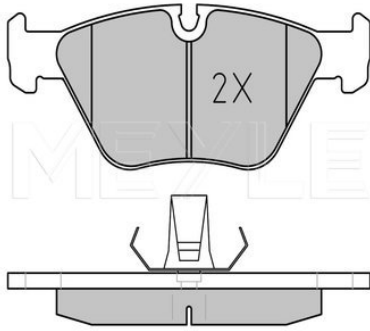

025 219 9020 | MBP0844

Brake pad set

Notes

Thickness [mm]	19.9
Height 2 [mm]	63.7
Height 1 [mm]	63.6
Width 2 [mm]	154.7
Width 1 [mm]	155.15
Brake System	ATE with anti-squeak plate Front Axle

References

34 111 164 627	34 116 761 278
34 111 164 629	34 116 761 280

Application info

5 [E39] [11/95-05/04]