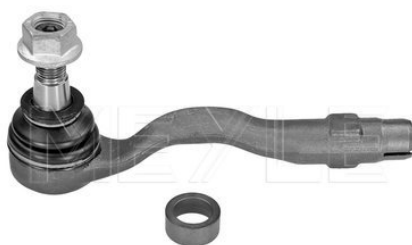

316 020 0029 | MTE0557

Tie rod end

Notes

Thread Measurement 2
Thread Measurement 1
Length [mm]

M16x1,5
M14x1,5
168
Front Axle Right
Front Axle Left

References

32 10 6 792 674

Application info

X3 [F25] [09/10--]

X4 [F26] [04/14--]