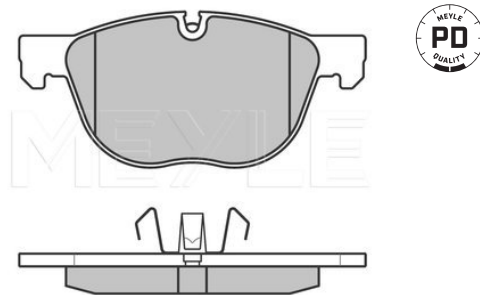

Brake pad set

025 241 7019 | MBP0538

Application info

X5 (E70) [02/07-03/10]
X5 (F15) [11/12--]

X6 (E71) [05/08--]
X6 (F16) [08/14--]

Brake pad set

025 241 7019/PD | MBP0538PD

Notes

Quality
Thickness [mm]
Height [mm]
Width 2 [mm]
Width 1 [mm]
Brake System

prepared for wear indicator
PREMIUM
19.7
76.8
170.1
171.1
ATE
with anti-squeak plate
Front Axle

References

34 11 4 074 370
34 11 6 778 403

34 11 6 779 293
34 11 6 852 253

Application info

X5 (E70) [02/07-03/10]
X5 (F15) [11/12--]

X6 (E71) [05/08--]
X6 (F16) [08/14--]

Brake pad set

025 250 1418 | MBP0685

Notes

Thickness [mm]
Height 2 [mm]
Height 1 [mm]
Width 2 [mm]
Width 1 [mm]
Brake System

prepared for wear indicator
18.2
59.8
57.9
156.7
155.7
ATE
with anti-squeak plate
Front Axle