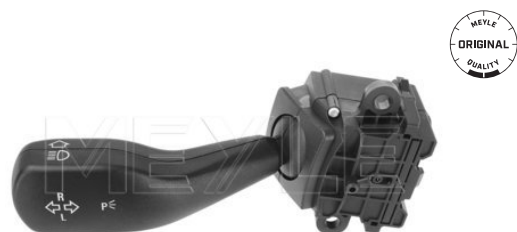

References

61 31 8 363 662

Application info

3 [E46] [02/98-12/07]
X3 [E83] [01/04-12/08]

Z4 [E85] [02/03--]
Z4 [E86] [03/06--]

4