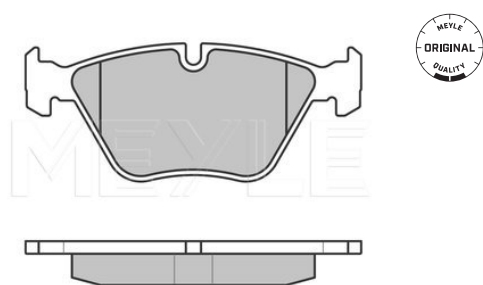

Brake pad set

025 240 9620 | MBP0523

Notes

Thickness [mm]	prepared for wear indicator
Height [mm]	20.3
Width 2 [mm]	63.9
Width 1 [mm]	154.7
Brake System	155.2
	ATE
	with anti-squeak plate
	Front Axle

References

34 11 2 288 875	34 11 6 771 972
34 11 2 288 878	34 11 6 777 772
34 11 6 769 099	34 11 6 797 859
34 11 6 769 100	34 11 6 799 166
34 11 6 771 868	

2

Application info

1 [E81, E82, E87, E88] [11/03-09/12]	X1 [E84] [03/09--]
3 [E90, E91, E92, E93] [01/05-05/12]	Z4 [E89] [05/09--]

Brake pad set

025 231 8320 | MBP0282

Notes

Thickness [mm]	prepared for wear indicator
Height 2 [mm]	19.9
Height 1 [mm]	63.7
Width 2 [mm]	64.6
Width 1 [mm]	156.3
Brake System	155.2
	ATE
	with anti-squeak plate
	Front Axle