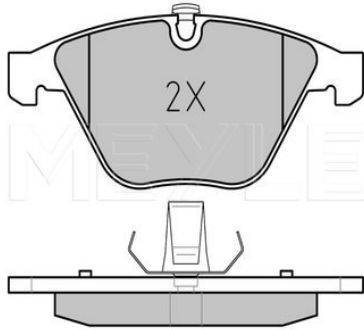

025 233 4720 | MBP0326

Brake pad set

Notes

Thickness [mm]
Height [mm]
Width [mm]
Brake System

prepared for wear indicator
20.3
68.3
155.1
ATE
with anti-squeak plate
Front Axle

References

34 11 2 283 764	34 11 6 764 540
34 11 2 283 865	34 11 6 767 191
34 11 6 753 668	34 11 6 767 580
34 11 6 761 283	34 11 6 781 873
34 11 6 761 284	34 11 6 794 915
34 11 6 763 089	34 11 6 794 916
34 11 6 763 591	34 11 6 794 918

Application info

1 [E81, E82, E87, E88] [11/03-09/12]
3 [E90, E91, E92, E93] [01/05-05/12]
5 [E60, E61] [07/03-08/10]

6 [E63, E64] [01/04--]
7 [E65, E66] [11/01-08/05]