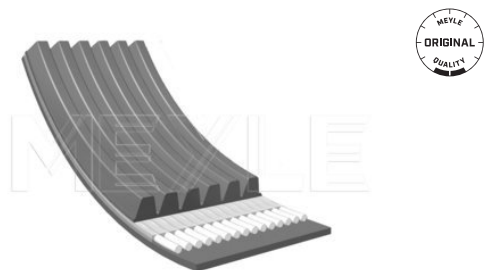

References

11 28 7 509 520

Application info

Z4 [E85] [02/03--]

V-ribbed belt

050 006 1875 | MRB0484

Notes

Number of Ribs 6
Length [mm] 1875