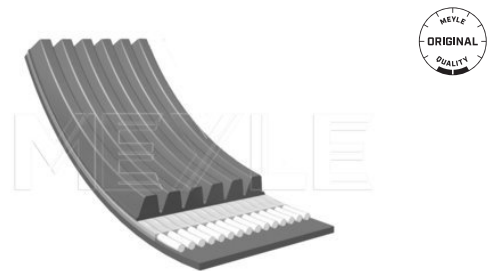

V-ribbed belt

050 006 2145 | MRB0522

Notes

Number of Ribs 6
Length [mm] 2145

References

11 28 8 507 588 11 28 8 570 266
11 28 8 519 127 11 28 8 570 646

5

050 006 2145 | MRB0522