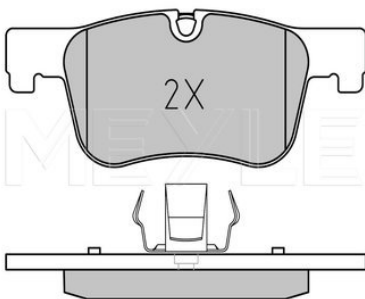

025 255 0618 | MBP0703

Brake pad set

Notes

Thickness [mm]
Height [mm]
Width 2 [mm]
Width 1 [mm]
Brake System

prepared for wear indicator
18.2
61.6
156.7
155.7
ATE
with anti-squeak plate
Front Axle

References

34 11 6 850 568

Application info

1 [F20, F21] (11/10--)
3 [F30, F31] (10/11--)

3 [F34] (03/13--)
4 [F32, F33, F36] (07/13--)