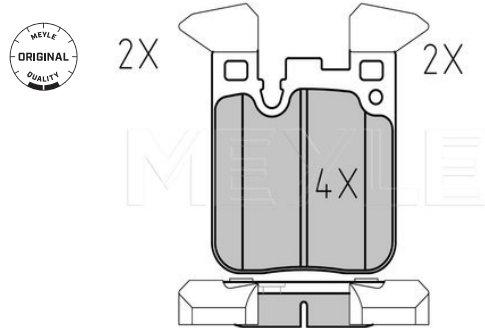

025 250 2916 | MBP0845

Brake pad set

Notes

Thickness [mm]
Height [mm]
Width [mm]
Brake System

prepared for wear indicator
15.8
88.1
71.9
BREMBO
with anti-squeak plate
Rear Axle

References

34 21 6 855 474

34 21 6 876 422

Application info

1 [F20, F21] [11/10--]
2 [F22, F23] [10/13--]
3 [F30, F31] [10/11--]

3 [F34] [03/13--]
4 [F32, F33, F36] [07/13--]

025 250 2916/PD | MBP0845PD

Brake pad set

Notes

Thickness [mm]
Height [mm]
Width [mm]
Brake System

prepared for wear indicator
15.8
88.1
71.9
BREMBO
Rear Axle

References

34 21 6 855 474

34 21 6 876 422

Application info

1 [F20, F21] [11/10--]
2 [F22, F23] [10/13--]
3 [F30, F31] [10/11--]

3 [F34] [03/13--]
4 [F32, F33, F36] [07/13--]