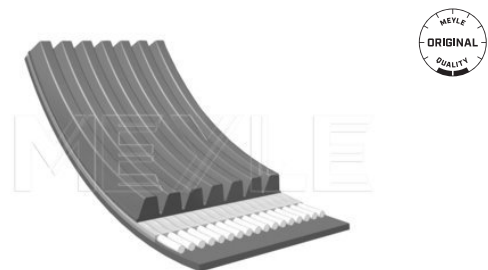

References

11287568247

Application info

1 [E81, E82, E87, E88] [11/03-09/12]

3 [E90, E91, E92, E93] [01/05-05/12]

V-ribbed belt

050 008 1827/D | MRB0675

Notes

Number of Ribs 8
Length [mm] 1827
Double-sided