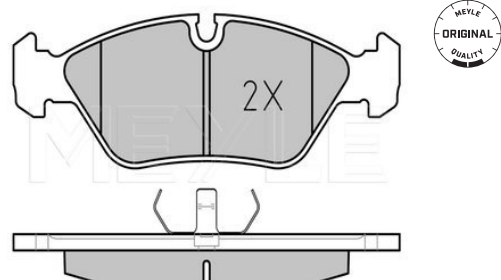

Brake pad set

025 206 2919 | MBP0025

Notes

Thickness [mm]	prepared for wear indicator
Height [mm]	19.1
Width [mm]	57
Brake System	158.4
	ATE
	with anti-squeak plate
	Front Axle

References

34 11 1153 203	34 11 1157 923
34 11 1154 611	34 11 1157 924
34 11 1154 612	34 11 1159 415
34 11 1155 076	34 11 1159 416
34 11 1156 462	34 11 1161 717
34 11 1157 510	34 11 2 225 850
34 11 1157 561	34 11 2 226 084
34 11 1157 562	34 11 9 061 081
34 11 1157 624