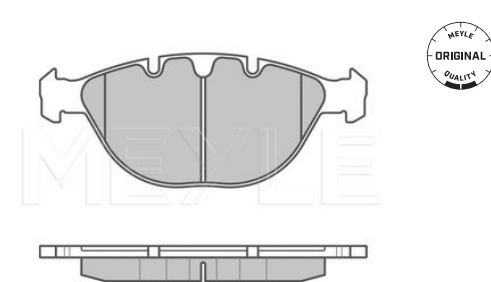

References

34 11 1 163 387	34 11 1 164 331
34 11 1 163 953	34 11 6 761 277
34 11 1 164 330	34 11 6 761 279

Application info

5 (E39) (11/95-05/04)

Brake pad set

025 234 4821 | MBP0351

Notes

Thickness [mm]	20.8
Height [mm]	79
Width [mm]	193
Brake System	ATE with anti-squeak plate Front Axle