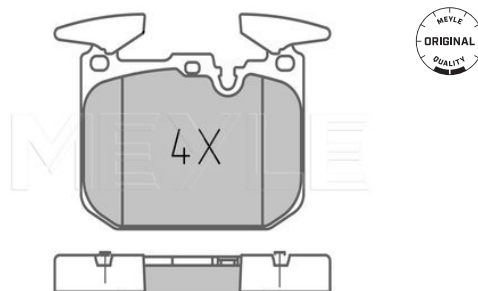

Brake pad set

025 255 0618/PD | MBP0703PD

Application info

1 (F20, F21) [11/10--]
3 (F30, F31) [10/11--]

3 (F34) [03/13--]
4 (F32, F33, F36) [07/13--]

Brake pad set

025 250 2818 | MBP1702

Notes

Thickness [mm]
Height [mm]
Width [mm]

prepared for wear indicator
Disc Brake
17.5
92
113
with anti-squeak plate
Front Axle

References

34 11 6 850 850
34 11 6 857 968
34 11 6 859 066

34 11 6 859 282
34 11 6 865 460

Application info

1 (F20, F21) [11/10--]
2 (F22, F23) [10/13--]
3 (F30, F31) [10/11--]

3 (F34) [03/13--]
4 (F32, F33, F36) [07/13--]

Brake pad set

025 250 2818/PD | MBP1702PD

Notes

Quality
Thickness [mm]
Height [mm]
Width [mm]

prepared for wear indicator
Disc Brake
PREMIUM
17.5
92
113
with anti-squeak plate
Front Axle