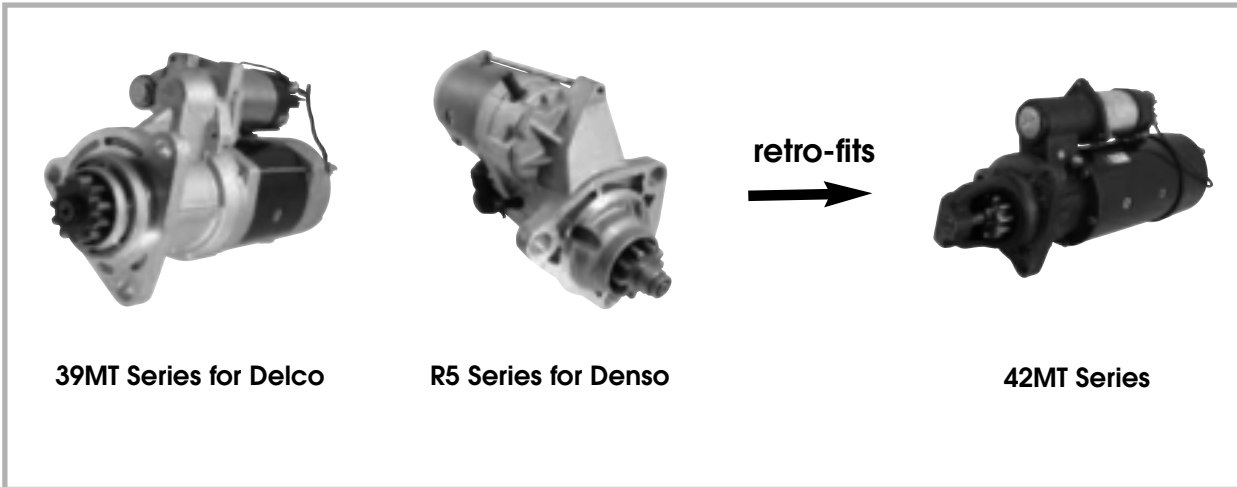

39MT Series for Delco

R5 Series for Denso

42MT Series

For additional application information, refer to catalog