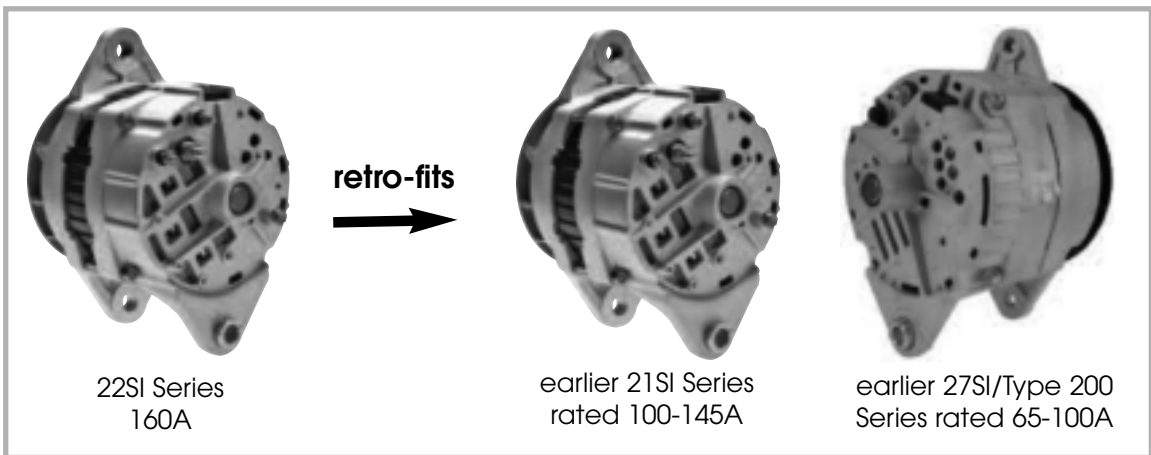

## Interchangeable J180 Hinge-Mount, Brush Type Alternators

**22SI Series for Delco**  
160 Amp/12 Volt  
Retro-fits earlier 21SI, 27SI/200  
Series

**8LHA Triple Nickel Series  
for Leece-Neville/Motorola**  
160 Amp/12 Volt

**2800LC Series for Leece-Neville**  
160 Amp/12 Volt  
Retro-fits earlier 2300-2800JB  
Series (105-160 Amps)

GENERAL  
INFO

22SI Series  
160A

retro-fits  
→

earlier 21SI Series  
rated 100-145A

earlier 27SI/Type 200  
Series rated 65-100A