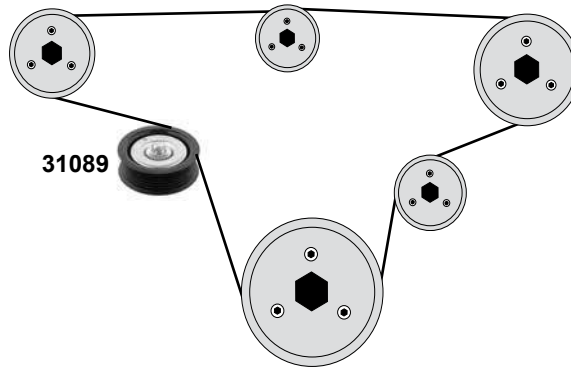

1,9 D / 2,0 D

(1) (mot.) 1,9 D 88kW / 2,0 D
(3) (mot.) 1,9 D / (mot.) 2,0 D AC

(2) (mot.) 2,0 D Multijet

(4) (mot.) 1,9 / 2,0 D Multijet

Ref. - No.

Part No.	Ref. - No.	Description	Quantity	Part No.
10298	55238027	Spannrolle / tension roller	(1) (2) →11	ØA 64 Z26
23654	71771498	Umlenkrolle / deflection pulley	(4)	ØA 53 B29
28305	55183528 S1	Rep. Satz Zahnriemen / rep. kit timing belt	(2)	
28306	55183528	Zahnriemen / timing belt	(2) →11	Z 199 B24
29396	51758383	Umlenkrolle / deflection pulley	(3) →11	ØA 70 B26
31089	51758384	Umlenkrolle / deflection pulley		ØA 65 B26