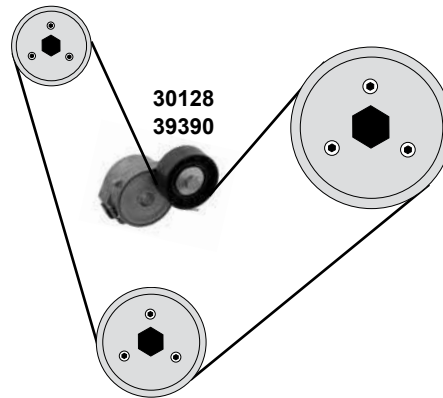

(1) 03/10 → / nur/only 163PS

(2) nur/only 115PS/130PS/143PS

(3) nur ohne Partikelfilter / only whitout particulate filter

(4) nur/only 115PS/136PS/140PS/150PS/163PS

Ref. - No.

Ref. - No.	Description	Notes	Dimensions
24197	Zahnriemen / timing belt	(2) (3)	Z 116 B25
26027	Spannrolle / tension roller	(2)	ØA 60 B29
26816	Umlenkrolle / deflection pulley		ØA 60,2 H30,2
26818	Rep. Satz Zahnriemen / rep. kit timing belt	(2) (3)	Z 116 B25
30128	Riemenspanner / belt tensioner	(ex.) 163 PS	ØA 65 B25,5
33691	Steuerkette simplex / timing chain simplex		G67HP-6 / 40E
37211	Kettenspanner / chain tensioner		
37224	Gleitschiene / sliding rail		
37230	Steuerkettensatz / timing chain kit		
37290	Zahnriemen	(3) (4)	Z 116 B25,4
37353	Spannrolle / timing belt	nur/only 163 PS	ØA 60 H29
37460	Rep. Satz Zahnriemen / rep. kit timing belt	(3) (4)	Z 116 B25,4
39390	Riemenspanner / belt tensioner	(1)