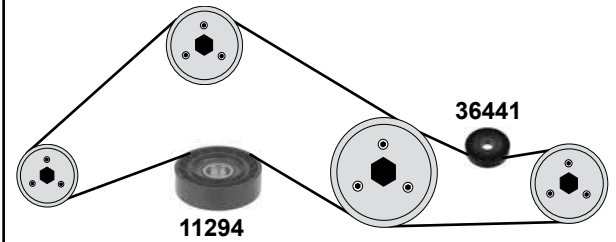

Punto II (188)
(99→10)

1,3 D