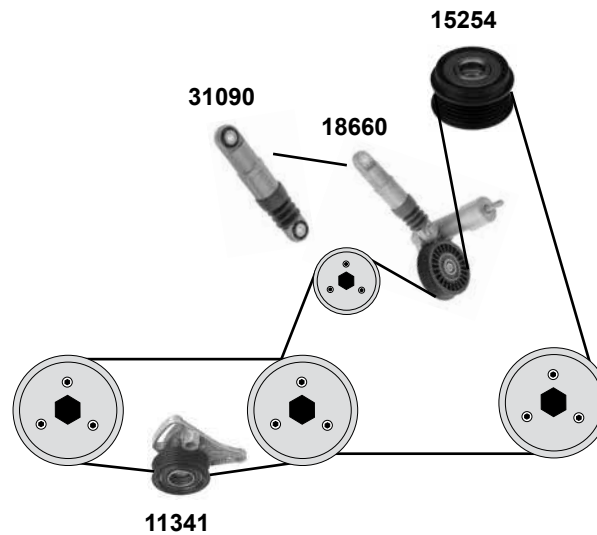

Ref. - No.			
11341	058 260 511	Spannrolle / tension roller	AC	
15254	028 909 119 AC	Riemenscheibe Generator / belt pulley alternator		
17712	045 109 244 A	Umlenkrolle / deflection pulley	Modell: → 02	ØA 28 B34
17944	045 109 243 C	Spannrolle / tension roller	Modell: → 02	ØA 72 B35
18660	038 903 315 P	Riemenspanner / belt tensioner		
19540	038 109 119 P	Zahnriemen / timing belt		Z 120 B30
21706	038 109 243 M	Spannrolle / tension roller	Modell: 03 →	ØA 68 B31,5
21708	038 109 244 J	Umlenkrolle / deflection pulley	Modell: → 02	ØA 40 B35
21722	045 109 479 B	Riemenspanner / belt tensioner	Modell: → 02	
21726	038 109 119 P S1	Rep. Satz Zahnriemen / rep. kit timing belt	Modell: → 02	
31090	038 145 299 A	Schwingungsdämpfer / vibration absorber