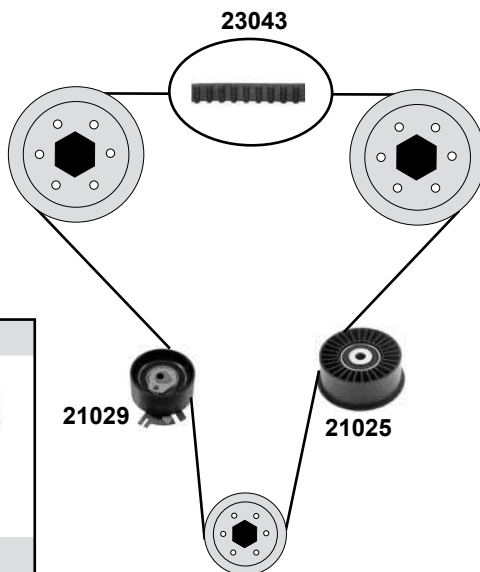

Ref. - No.

21025	82 00 004 593	Umlenkrolle / deflection pulley	ØA 75,2 B32
21029	82 00 127 467	Spannrolle / tension roller	ØA 70 B32
23043	82 00 127 627	Zahnriemen / timing belt	Z 89 B25
23045	77 01 473 849	Rep. Satz Zahnriemen / rep. kit timing belt	
25469	82 00 918 794	Nockenwellenrad / camshaft gear	Z 42
25470	82 00 918 795	Kurbelwellenzahnrad / crankshaft gear	Z 21
30464	82 00 337 106	Gleitschiene / sliding rail	
30465	82 00 337 109	Gleitschiene / sliding rail	
30499	82 00 343 394	Steuerkette / timing chain	112 E
30511	82 00 918 797	Kettenspanner / chain tensioner	
30639	77 01 476 597	Rep. Satz Steuerkette / rep. kit timing chain	
32018	82 00 761 529	Riemenspanner / belt tensioner	
36826	82 00 725 951	Umlenkrolle / deflection pulley	ØA 60 ØI 10 H 30
36831	82 00 357 406	Riemenspanner / belt tensioner	ØA 65 H 29,5

AC