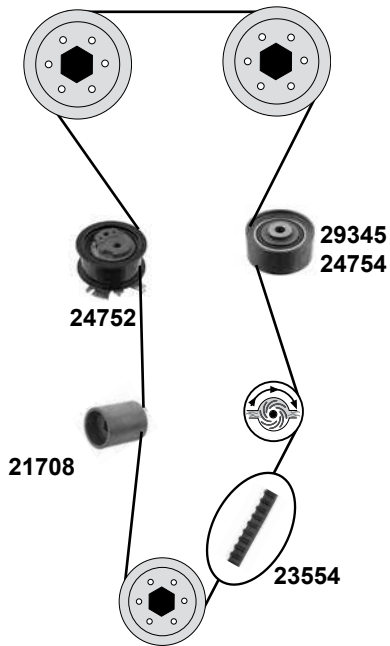

2,0 TDI

(BVE / BMV / BMA / BKP / BUZ / BMR)

Ref. - No.

21708	038 109 244 J	Umlenkrolle / deflection pulley		ØA 28 B34
23554	03G 109 119	Zahnriemen / timing belt		Z 141 B30
24752	03G 109 243	Spannrolle / tension roller		ØA 78 B 36
24754	03G 109 244	Umlenkrolle / deflection pulley		ØA 28 B34
24756	03G 198 119	Rep. Satz Zahnriemen / rep. kit timing belt		
27618	038 903 315 AH	Riemenspanner / belt tensioner		ØA 70 B24
27806	03G 903 315 A	Riemenspanner / belt tensioner		ØA 70
28025	03G 903 315 C	Riemenspanner / belt tensioner		ØA 90 B24,6
29345	03G 109 244 A	Umlenkrolle / deflection pulley	(ch.) 3C-7-000 001 →	ØA 80 B34,3
30580	03G 198 119 A	Rep. Satz Zahnriemen / rep. kit timing belt	(ch.) 3C-7-000 001 →