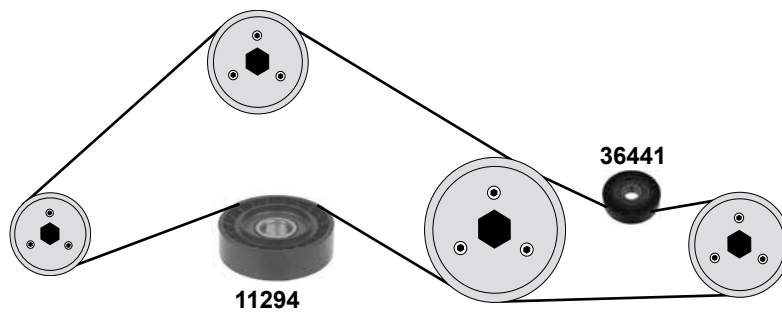

1,7 D

(1) Palio : 97 → 02 (ex.) AC / 02 → AC

Ref. - No.

11015	71771437
11294	46424716
11296	46740727
11297	46740726
36441	46439454

Zahnriemen / timing belt
Spannrolle / tension roller
Spannrolle / tension roller
Umlenkrolle / deflection pulley
Umlenkrolle / deflection pulley

(1)

Z 168 B22
ØA 80 H 24
ØA 61 H 33/51
ØA 61 H 30/51
ØA 80 B17