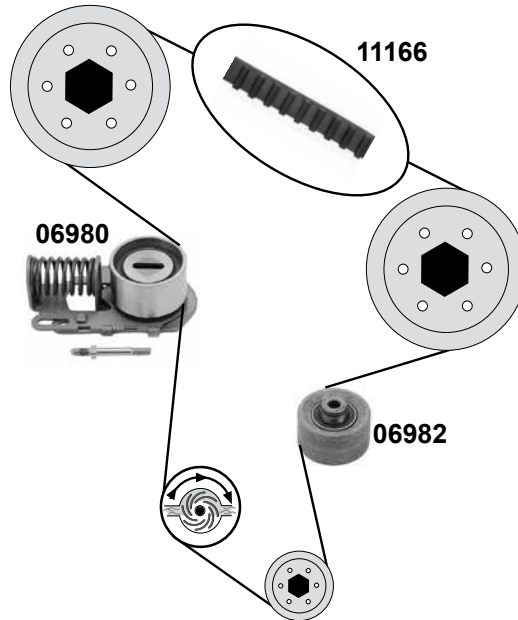

PEUGEOT 406

(96→04)

Car
Division

2,1 D (XUD11BTE)

	Ref. - No.			
04733	5751.38	Spannrolle / tension roller	(ex.) AC	ØA 85 B26
05801	5751.29	Spannrolle / tension roller		ØA 70 B27/29
06980	0818.19	Spannrolle / tension roller	servo AC	ØA 60 B34
06982	0830.37	Umlenkrolle / deflection pulley		ØA 60 B34
09791	5751.30	Spannrolle / tension roller		ØA 60 B26,5
11106	0831.52	Rep. Satz Zahnriemen / rep. kit timing belt		
11166	0816.54	Zahnriemen / timing belt		Z 149 B25,4
19072	5751.81	Schwingungsdämpfer / vibration damper