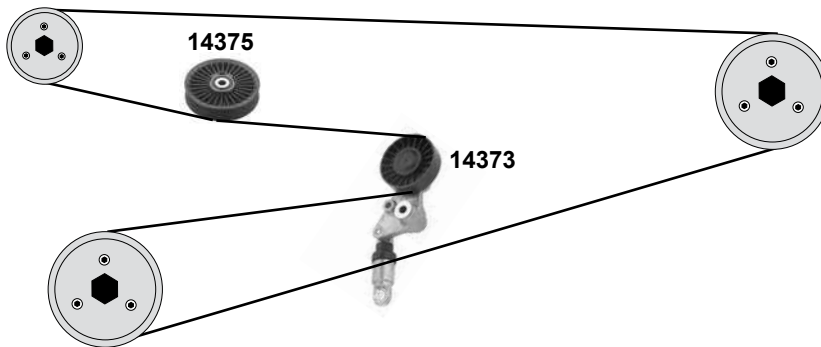

VAUXHALL Zafira Mk I / A

(98→04)

Car
Division

2,0 TD / 2,2 TD

(X 2,0 DTL / Y 2,0 DTL / Y 2,0 DTH / Y 2,2 DTR)

	Ref. - No.			
12979	24418171	Kettenspanner / chain tensioner		
12980	24418172	Kettenspanner / chain tensioner		
14373	09180809	Riemenspanner / belt tensioner		
14375	55350960	Spannrolle / tension roller		ØA 90 B24,4 ØA 109 B26,4
17615	90529247	Steuerkette / timing chain		78 E
17616	90529248	Steuerkette / timing chain		80 E
30444	90529247 S1	Rep. Satz Steuerkette / rep. kit timing chain		78 E
30449	90529248 S1	Rep. Satz Steuerkette / rep. kit timing chain		80 E
40040	90573822	Kettenspanner / chain tensioner	(mot.) Y2,2DTR