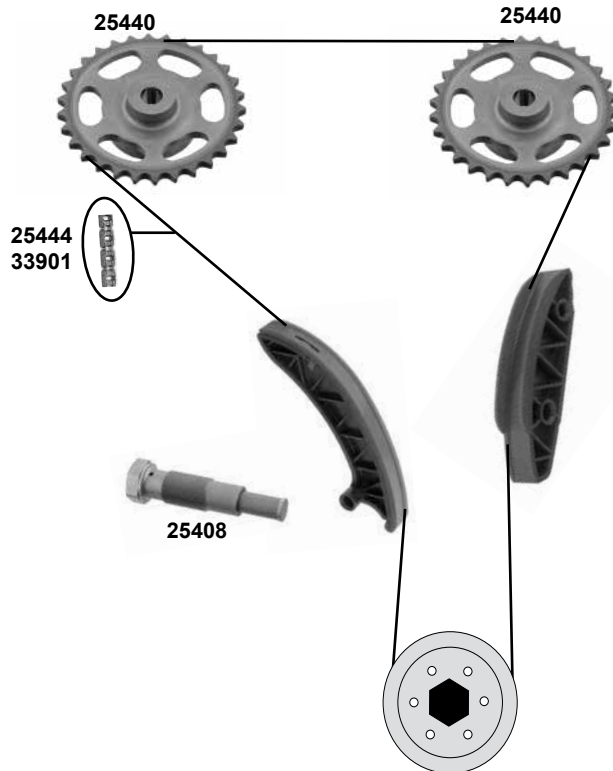

Ref. - No.

Ref. - No.	Description	Quantity	Notes
11276	Umlenkrolle / deflection pulley	(1)	
19077	Gleitschiene / sliding rail		
19078	Gleitschiene / sliding rail		
19079	Gleitschiene / sliding rail		
25211	Steuerkette / roller chain		
26775	Riemenspanner / belt tensioner	(mot.) 646.962,963,811	
27527	Riemenspanner / belt tensioner	(ex.) (mot.) 646.	
30300	Rep. Satz Steuerkette / rep. kit timing chain		
30496	Kettenspanner / chain tensioner	NEW	
31975	Spannrolle / tension roller	(mot.) 646.962,963,811	ØA 70 B27