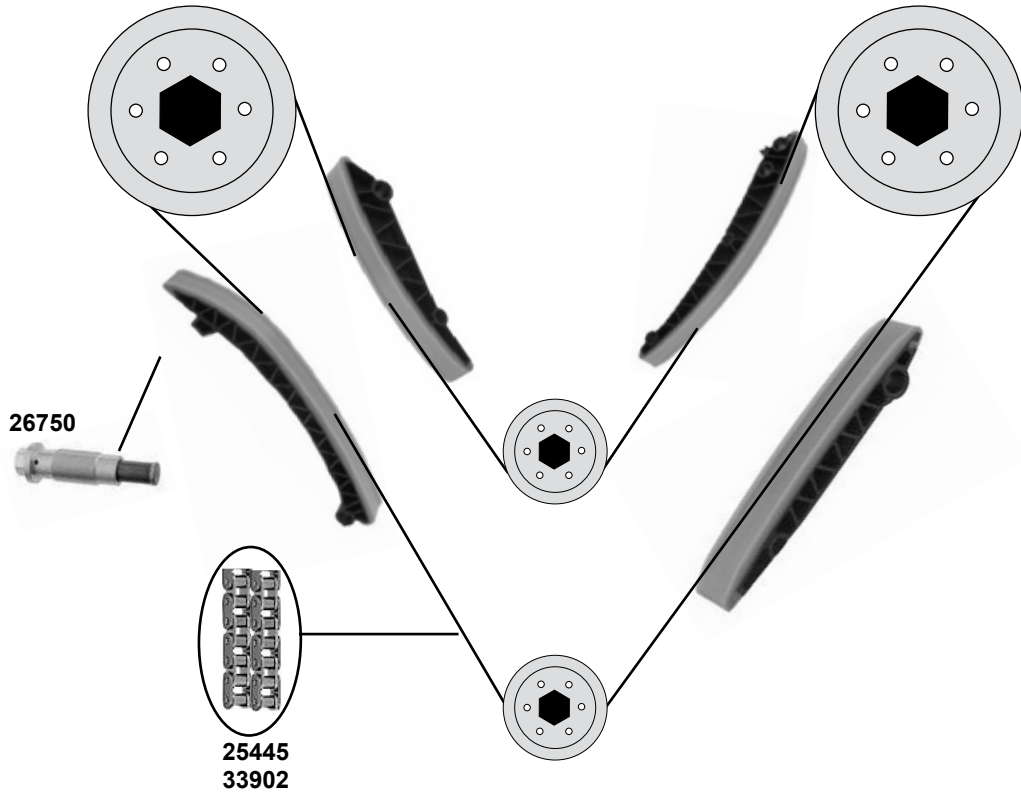

MERCEDES-BENZ C-Klasse /GLK-Klasse (BM 204)

(07→)

Car
Division

C / GLK-Klasse

(OM 642.830,832,834,835,960,961)