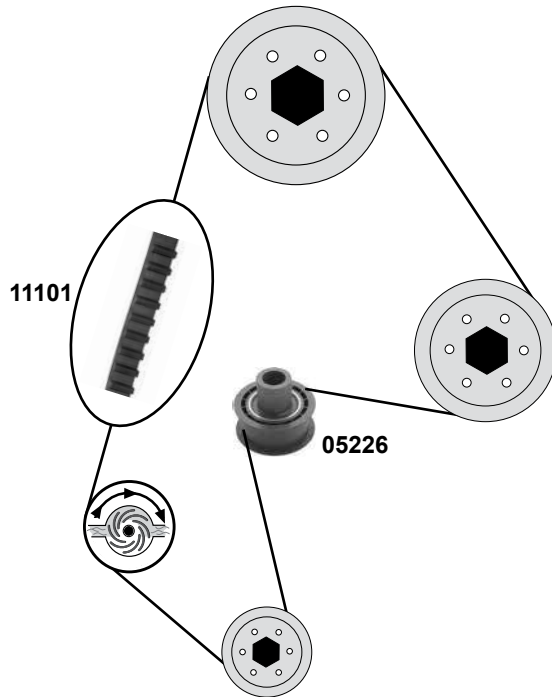

(mot.) → 14363650

(mot.) 1,7 DR 14363651 →