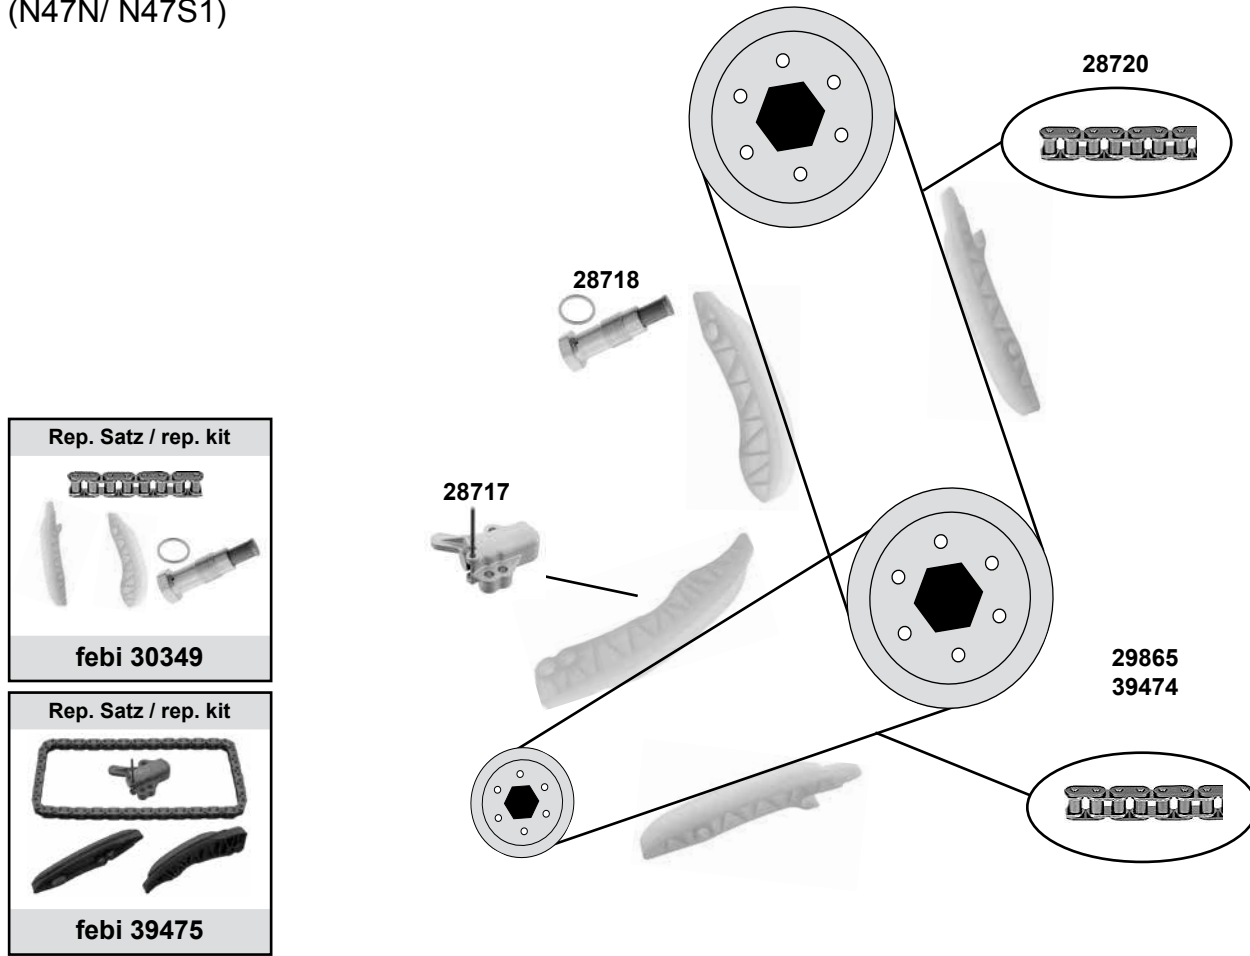

BMW

5 'er (F10 Limousine/ F11 Touring)

(10→13)

Car
Division

520 d/ed / 525d/dx

(N47N/ N47S1)

	Ref. - No.			
28720	11 31 8 510 014	Steuerkette / timing chain		86 E
28717	13 52 7 797 905	Kettenspanner / chain tensioner		
28718	11 31 7 797 901	Kettenspanner / chain tensioner		
30349	11 31 8 510 014 S1	Rep. Satz Steuerkette / rep. kit timing chain		86 E
37552	11 28 7 810 807	Riemenspanner / belt tensioner		ØA 65/60 B26
39474	13 52 8 572 504	Steuerkette / timing chain	(ex.) F11 520ed	70 E
39475	13 52 8 572 504 S1	Rep. Satz Steuerkette / rep. kit timing chain	(ex.) F11 520ed →01/13