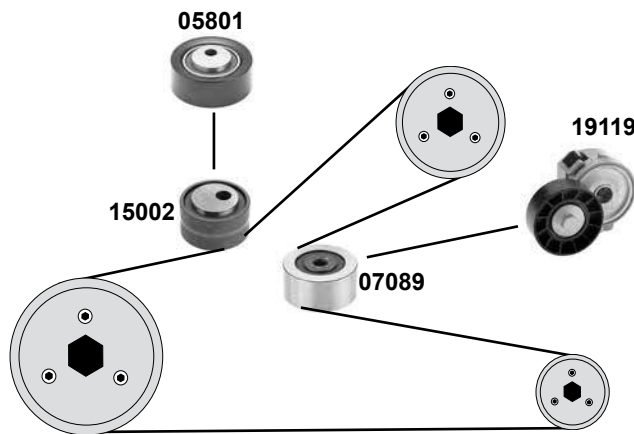

2,0 HDi
(DW10ATED / DW10ATED4)

Ref. - No.

05801	5751.29	Spannrolle / tension roller	servo AC	ØA 70 ØI 10/16
07089	5751.96	Spannrolle / tension roller	(ex.) AC	ØA 50 B26
15002	5751.56	Spannrolle / tension roller	(ex.) AC	ØA 50 B26
17063	0829.59	Spannrolle / tension roller		ØA 60 ØI 13
17064	0830.28	Umlenkrolle / deflection pulley		ØA 60 ØI 10
17765	0816.A9	Zahnriemen / timing belt	DW10ATED	Z 141 B25,4
19119	5751.55	Riemenspanner / belt tensioner		ØA 70 B25
19623	0831.82	Rep. Satz Zahnriemen / rep. kit timing belt	DW10ATED	
21865	0816.E7	Zahnriemen / timing belt	DW10ATED4	Z 144 B25,4
27390	0831.73	Rep. Satz Zahnriemen / rep. kit timing belt	DW10ATED4	Z 141 B25,4
33691	0816.F6	Steuerkette / timing chain	endlos/endless	E 40
37211	0849.22	Kettenspanner / chain tensioner	DW10ATED4	
37230	0849.23	Rep. Satz Steuerkette / rep. kit timing chain	DW10ATED4	40 E