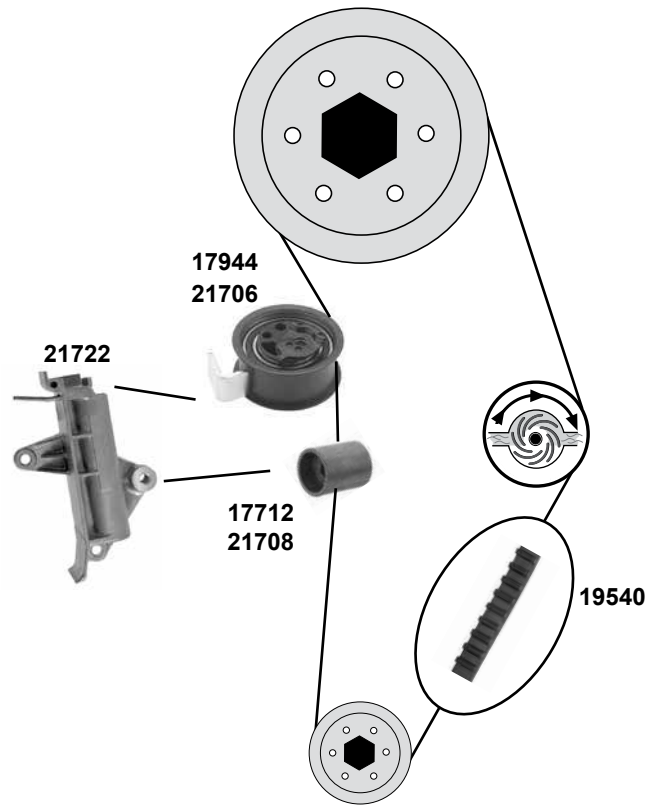

Ref. - No.			
11341	058 260 511	Spannrolle / tension roller	AC	
15254	028 909 119 AC	Riemenscheibe Generator / belt pulley alternator		
17712	045 109 244 A	Umlenkrolle / deflection pulley	Modell: → 02	ØA 28 B34
17944	045 109 243 C	Spannrolle / tension roller	Modell: → 02	ØA 72 B35
18660	038 903 315 P	Riemenspanner / belt tensioner		
19540	038 109 119 P	Zahnriemen / timing belt		Z 120 B30
21706	038 109 243 M	Spannrolle / tension roller	Modell: 03 →	ØA 68 B31,5
21708	038 109 244 J	Umlenkrolle / deflection pulley	Modell: → 02	ØA 40 B35
21722	045 109 479 B	Riemenspanner / belt tensioner	Modell: → 02	
21726	038 109 119 P S1	Rep. Satz Zahnriemen / rep. kit timing belt	Modell: → 02	
31090	038 145 299 A	Schwingungsdämpfer / vibration absorber