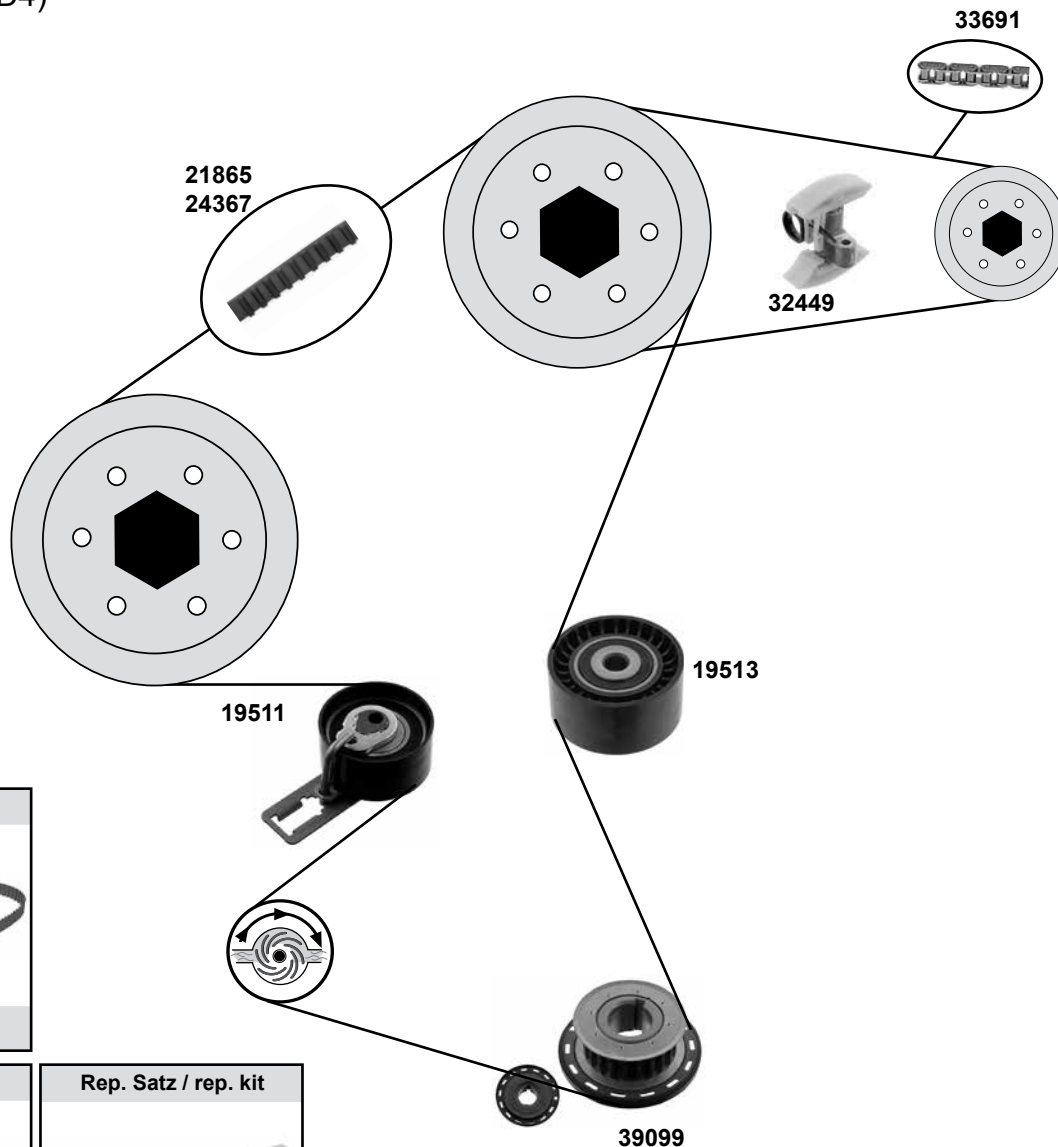

(1) servo AC	ØA 70 ØI 10/16
	ØA 70 B25
(3)	ØA 65 B25
(2)	ØA 70 B25
(4)	ØA 65 B25

PEUGEOT 1007

(05→09)

Car
Division

1,4 HDi / 1,6 HDi (DV4TD/DV6TED4)

- (1) (mot.) 1,4 HDI
- (2) endlos / endless

Ref. - No.

Ref. - No.	Description	Notes	Dimensions
19511	Spannrolle / tension roller		ØA 60 B29
19513	Umlenkrolle / deflection pulley		ØA 60 B30
21865	Zahnriemen / timing belt	(mot.) DV4TD	Z 144 B25,4
21867	Rep. Satz Zahnriemen / rep. kit timing belt	(1)	Z 145 B25,4
24367	Zahnriemen / timing belt	(mot.) DV6TED4	
24369	Rep. Satz Zahnriemen / rep. kit timing belt	(mot.) DV6TED4	
32449	Kettenspanner / chain tensioner	(mot.) DV6TED4	
33691	Steuerkette / timing chain	(2) (mot.) DV6TED4	40 E
33692	Rep. Satz Steuerkette / rep. kit timing chain	(mot.) DV6TED4	
39099	Zahnrad / gear		