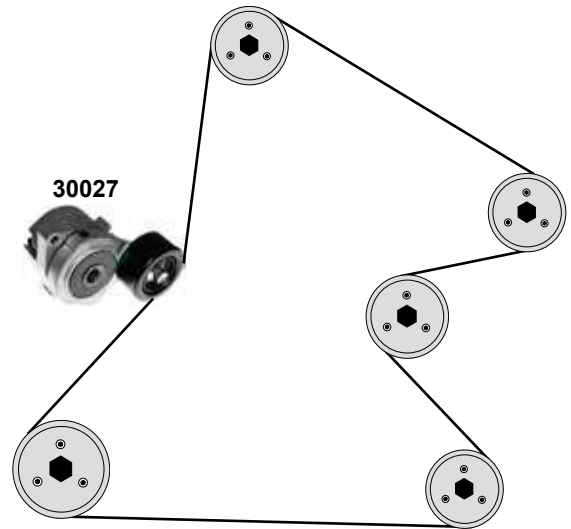

HONDA Accord VIII

(04→)

Car
Division

2,2 D (N22A1)