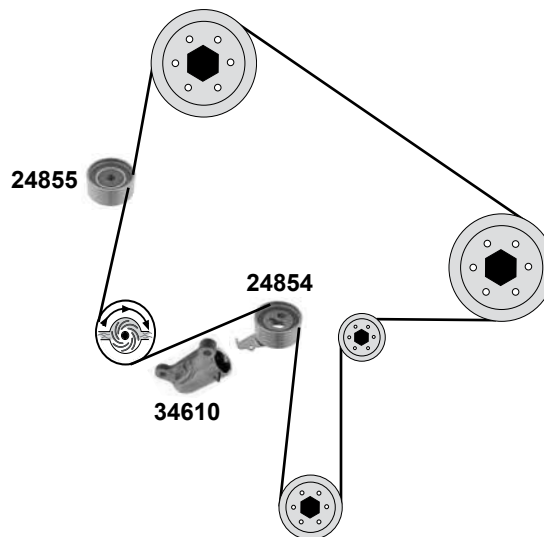

- (1) (mod.) BA 96 → 98 (mod.) BJ 98 →
  (2) (mod.) BJ 98 → 04 Hydraulisch / hydraulic

Ref. - No.

Ref. - No.	Description	Quantity	Dimensions
24836	RF2A-12-700 Spannrolle / tension roller		ØA 58 B 30
24837	RF2A-12-730 Umlenkrolle / deflection pulley		ØA 58 B 30
24854	RF1G-12-700A Spannrolle / tension roller	(1)	ØA 58 H 27
24855	RF1G-12-730 Umlenkrolle / deflection pulley	(1)	ØA 58 H 27
27278	RF2A-12-205B Zahnriemen / timing belt		Z 153 B 27
27279	RF2A-12-205B S1 Rep.Satz Zahnriemen / rep.kit timing belt		Z 153
34610	RF2A-12-770B Riemenspanner / belt tensioner	(2)	ØA 31