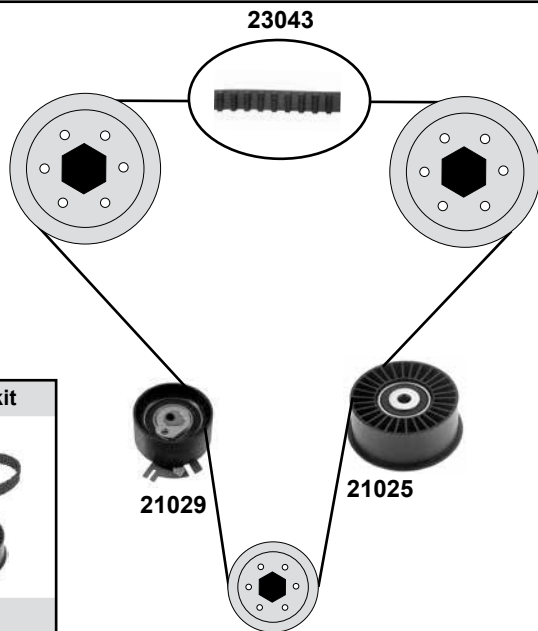

2,5 D (G9U)

Ref. - No.

21025	82 00 004 593	Umlenkrolle / deflection pulley		ØA 75,2 B32
21029	82 00 127 467	Spannrolle / tension roller		ØA70 B32
21033	82 00 104 754	Umlenkrolle / deflection pulley	AC Modell→03/02	ØA 60,2 ØI 17 B5,5 Z 132 B26
21910	82 00 542 740	Zahnriemen / timing belt		ØA60 B30,8 Z 132 B26
22055	77 00 111 822	Spannrolle / tension roller		ØA 60,2 ØI 17 B5,5
22056	77 01 477 048	Rep. Satz Zahnriemen / rep. kit timing belt		ØA65 B30
22119	82 00 071 404	Umlenkrolle / deflection pulley	AC Modell 03/02→	Z 89 B25
22329	82 00 071 402	Riemenspanner / belt tensioner	(mot.) 760/762 AC	
23043	82 00 127 627	Zahnriemen / timing belt		
23045	77 01 473 849	Rep. Satz Zahnriemen / rep. kit timing belt		
23397	82 00 285 009	Umlenkrolle / deflection pulley	Modell 03/02→	ØA 60,2 ØI 17 B5,5
32018	82 00 761 529	Riemenspanner / belt tensioner	(mot.) 630/720 AC	ØA65
32581	82 00 840 824	Riemenspanner / belt tensioner	(ex.) AC	
37154	82 00 761 531	Riemenspanner / belt tensioner	(ex.) AC 630/730	ØA 60