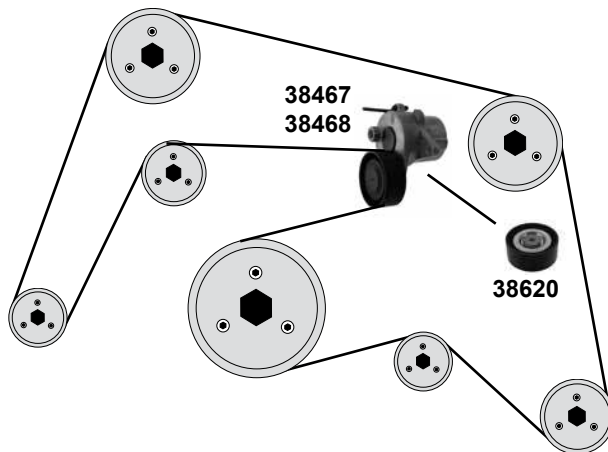

MERCEDES-BENZ S-Klasse (BM 221)

(06→)

Car
Division

S 250 CDI (OM 651.961)

- (1) Nietverschluss / riveted link / bouchon de rivet / rivetti / cierre de roblón
- (2) Gültig für Eco Start-Stop Funktion / valid for „Eco Start-Stop function“ / 7-Gang / 7-gear
- (3) Ungültig für Eco Start-Stop Funktion / not valid for „Eco Start-Stop function“ / 7-Gang / 7-gear

	Ref. - No.			
25408	651 050 07 00	Kettenspanner / chain tensioner		
25440	651 052 00 00	Nockenwellenrad / camshaft timing gear		ØA 92,5 Z30
25444	000 993 62 76	Steuerkette / timing chain	(1)	96 N
30257	651 052 00 16	Gleitschiene / sliding rail	→2012	
30258	651 052 00 16	Gleitschiene / sliding rail	→2012	
30323	651 050 00 11 S1	Rep. Satz Steuerkette / rep. kit timing chain	→2012	
33826	668 052 01 01	Nockenwellenrad / camshaft timing gear	→2012	
33899	000 993 68 76 S1	Steuerkette / timing chain	→2012	108 E
33901	000 993 62 76 S1	Steuerkette / timing chain		96 E
36593	651 052 00 01 S1	Rep. Satz Steuerkette / rep. kit timing chain	→2012	
38467	651 200 13 70	Riemenspanner / belt tensioner	(2)	ØA 65 B 26
38468	651 200 17 70	Riemenspanner / belt tensioner	(3)	ØA 65 B 26
38620	651 200 03 70	Spannrolle / tension roller		ØA 65 B 26