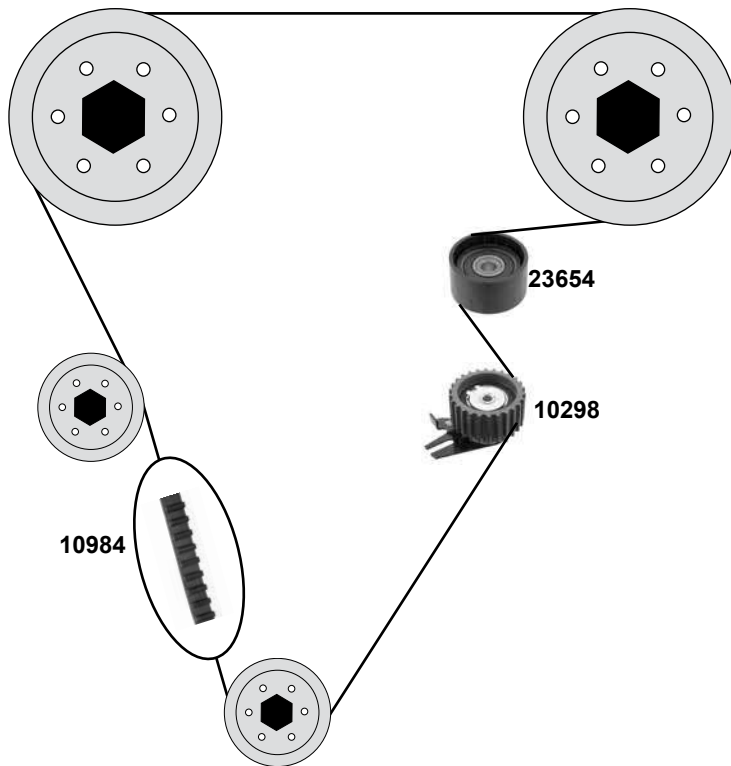

passend für / to fit

SUZUKI SX-4 / SX-4 4x4

(06→)

Car
Division

1,9 D

(RW419D)

Rep. Satz / rep. kit

febi 23655

Ref. - No.

10298	12810-79J51-000
10984	12761-79J50-000
23654	12781-79J50-000
23655	12761-79J50-000S1

Spannrolle / tension roller
Zahnriemen / timing belt
Umlenkrolle / deflection pulley
Rep. Satz Zahnriemen / rep. kit timing belt

ØA 65 B 30
Z 190 B24
ØA 53 H29/31
Z 190 B24