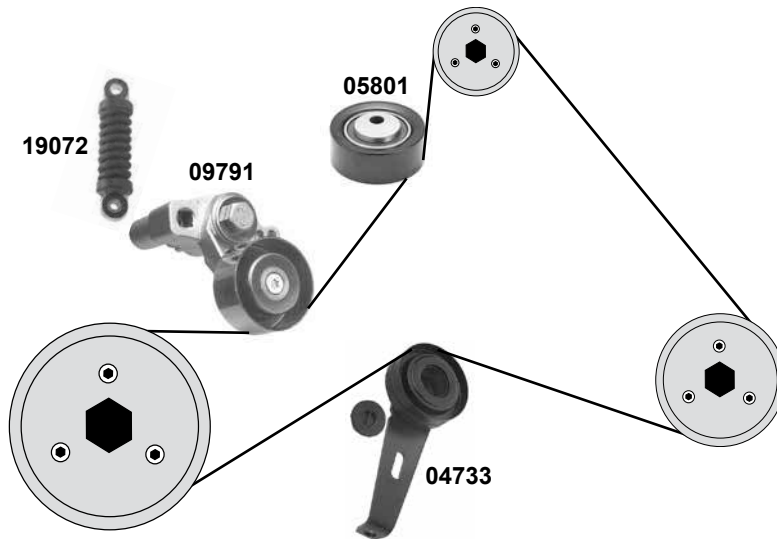

FIAT Scudo (220)

(95→06)

1,9 D

(D8B/ D9B/ DHX)

	Ref. - No.			
04733	9627860780	Spannrolle / tension roller	(ex.) AC	ØA 85 B26
04751	9617188680	Spannrolle / tension roller		ØA 60 B34
05801	9618888580	Spannrolle / tension roller		ØA 70 B27/29
06983	9615923380	Umlenkrolle / deflection pulley		ØA 60 B34
09791	9623001280	Spannrolle / tension roller	servo AC	ØA 60 B26,5
11000	71739919	Zahnriemen / timing belt		Z 136 B25,4
11222	9467266080	Rep. Satz Zahnriemen / rep. kit timing belt		Z 136 B25,51
19072	9405751819	Schwingungsdämpfer / vibration damper	servo AC