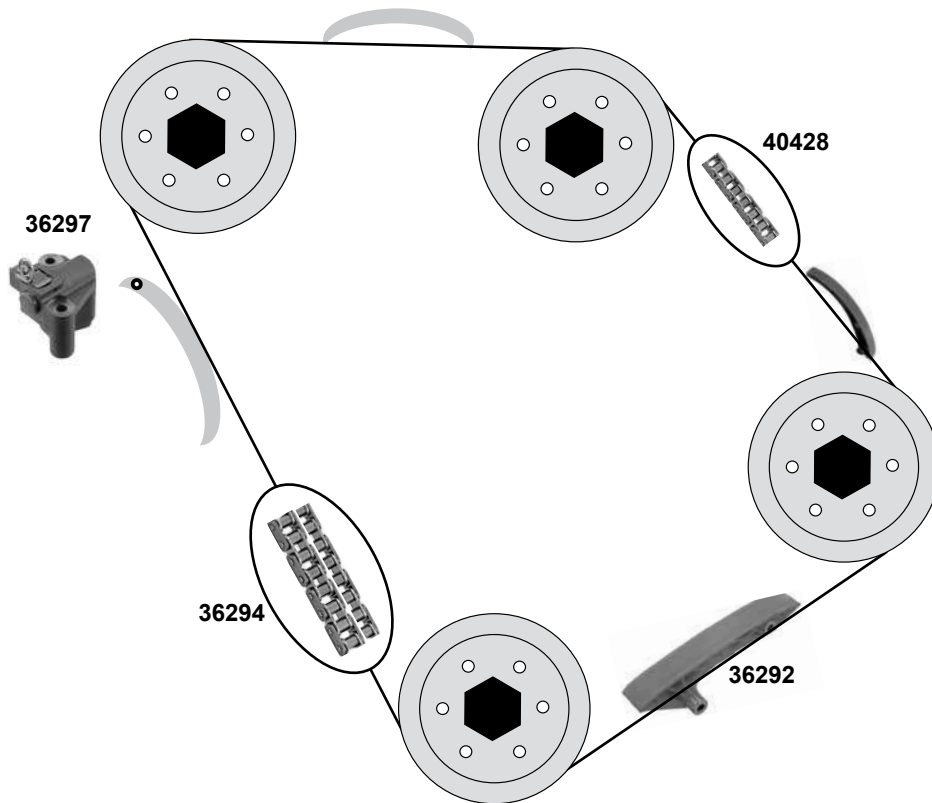

2,4 TDCI

2,4 / 3,2 TDCI