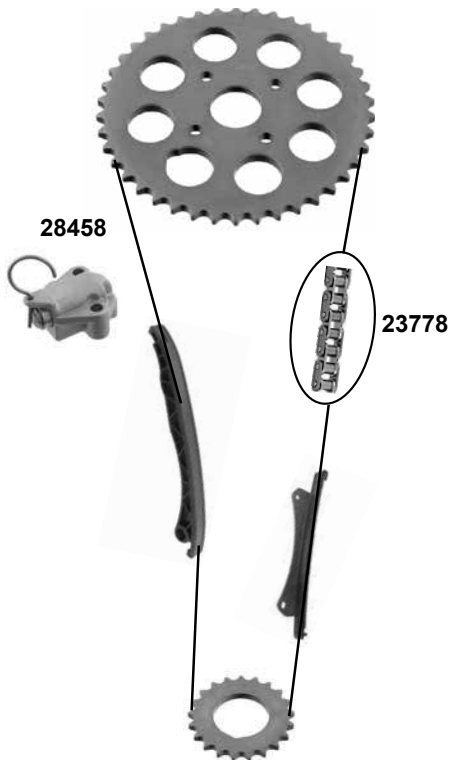

Punto MY

(13→)

1,3 D

Rep. Satz / rep. kit

febi 31622

Ref. - No.

23778	55221385
28458	55197785
31622	55221385 S1

Steuerkette / timing chain
Kettenspanner / chain tensioner
Rep. Satz Steuerkette / rep. kit timing chain

120 E
120 E