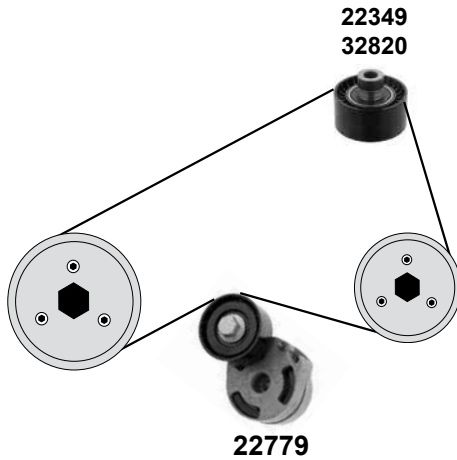

(1) (mot.) DV6TED4 / (ex.) AC	(2) (mot.) DV6TED4 / servo AC
(3) (mot.) DV6TED4 / DV6B → O 10570	(4) (mot.) DV6ETED, DV6DTEDM / (mot.) DV6B O 10571→
(5) (mot.) DV6ATED4 O 12110→	(6) (mot.) DV6ATED4 O 10571 oder O 11773
(7) (mot.) DV6ATED4 / DV6B → O 10570	

Ref. - No.

Ref. - No.	Description	Quantity	Dimensions
05801	Spannrolle / tension roller	(2)	ØA70 ØI 10/16
07089	Spannrolle / tension roller	(1)	ØA 50 B26
09791	Spannrolle / tension roller	(2)	ØA 60 B26,5
15002	Spannrolle / tension roller	(1)	ØA 50 B26
19072	Schwingungsdämpfer / vibration damper	(2)	
19119	Riemenspanner / belt tensioner	(mot.) DV6TED4	ØA 70 B25
22349	Umlenkrolle / deflection pulley	(7)	
22779	Riemenspanner / belt tensioner	(3)	ØA55 B25
32820	Umlenkrolle / deflection pulley	(4) (5) (6)	ØA60 B30