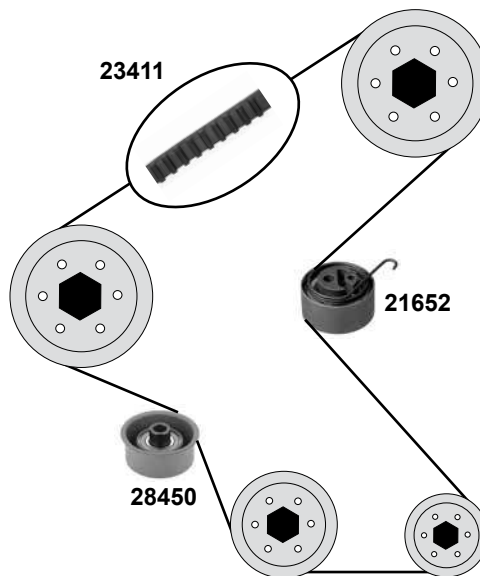

1,7 CDTI (A 1,7 DTE/DTF/DTL/DTJ/DTC/DTR/DTS/DTN/DTC)

	Ref. - No.			
21652	97249945	Spannrolle / tension roller	(ex.) A1,7DTN/DTC	ØA 65 B28,5
23411	97212727	Zahnriemen / timing belt	(ex.) A1,7DTN/DTC	Z 131 B25
23778	5636 444	Steuerkette / timing chain		120 E
27365	55574238	Riemenspanner / belt tensioner		
28450	97376296	Umlenkrolle / deflection pulley		ØA 65 B28,5
28451	93196791 SK	Rep. Satz Zahnriemen / rep. kit timing belt	(ex.) A1,7DTN/DTC	Z 131 B25
28458	93190427	Kettenspanner / chain tensioner		
31622	93191273 SK	Rep. Satz Steuerkette / rep. kit timing chain