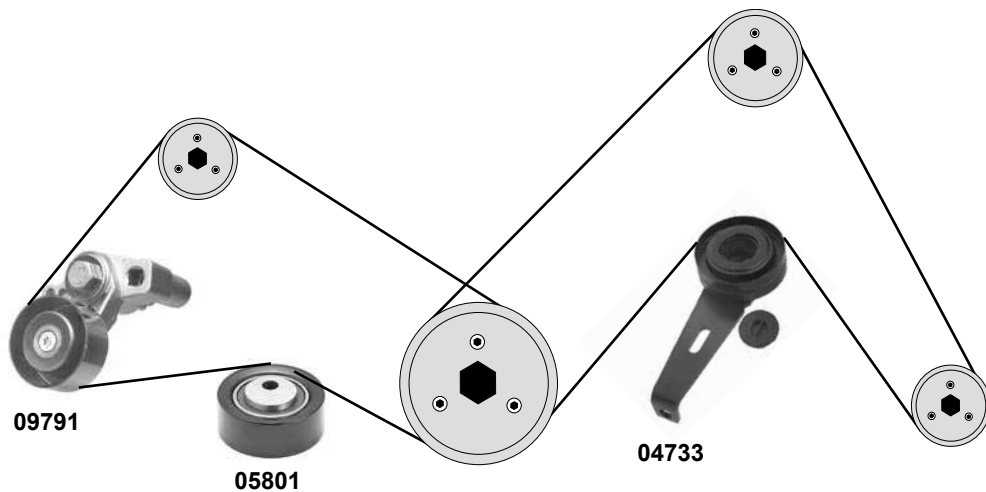

LANCIA

Zeta (220)

(94→02)

Car
Division

2,0 D (80kW)

	Ref. - No.			
05801	9618888580	Umlenkrolle / deflection pulley	AC	ØA 70 ØI 10/16
15002	9633315180	Umlenkrolle / deflection pulley	(ex.) AC	ØA 70 ØI 10/16
17063	9400829629	Spannrolle / tension roller		ØA 60 ØI 13
17064	9400830319	Umlenkrolle / deflection pulley	(ex.) 16 V	ØA 60 ØI 10
17765	9463380680	Zahnriemen / timing belt	8 V	Z 141 B25
19119	9653522380	Riemenspanner / Tensioner Assembl		ØA 70 B25
19623	9467628980	Rep. Satz Zahnriemen / rep. kit timing belt	8 V	
21865	9464034380	Zahnriemen / timing belt	16 V	Z 144 B25,4
27390	9467626880	Rep. Satz Zahnriemen / rep. kit timing belt	16 V	Z 144 B25,4
33691	9464474289	Steuerkette / timing chain	(mot.) 2,0 JTD 16V	E 40
37211	9400849229	Kettenspanner / chain tensioner	(mot.) 2,0 JTD 16V	
37224	9400829949	Gleitschiene / sliding rail	(mot.) 2,0 JTD 16V	
37230	9400849239	Rep. Satz Steuerkette / rep. kit timing chain	(mot.) 2,0 JTD 16V	