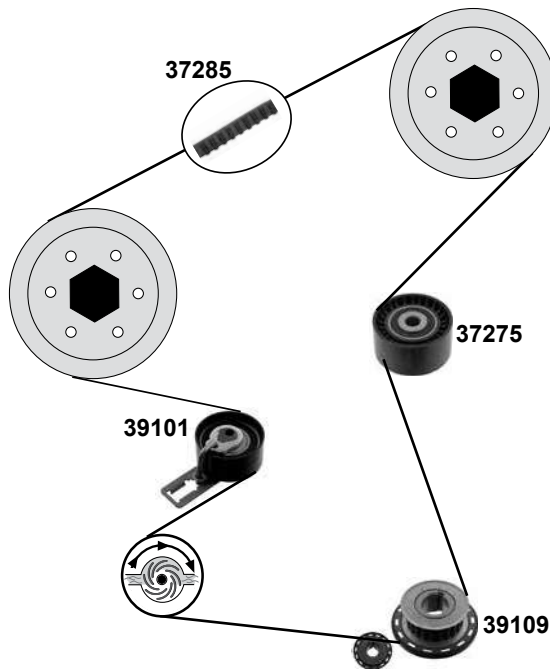

febi 39204

(1) (mot.) DV4C/DV6ETED M/DV6DTED M (ex.) Start - Stopp

(2) (mot.) DV4C/DV6C/DV6DTED + Start Stop

Ref. - No.

Ref. - No.	Description	Notes	Dimensions
22369	Riemenspanner / belt tensioner	(1)	ØA 65 B25,5
37275	Umlenkrolle / deflection roller		ØA 61 B30
37285	Zahnriemen / timing belt		Z 141 B25,4
39101	Spannrolle / tension roller		ØA 60 B29
39109	Zahnrad / gear	(mot.) DV6DTED	
39203	Rep. Satz Zahnriemen / rep. kit timing belt		
39204	Rep. Satz Zahnriemen / rep. kit timing belt		
39400	Riemenspanner / belt tensioner	(2)	ØA 65 B25
39410	Riemenspanner / belt tensioner	(2)	ØA 65 B25