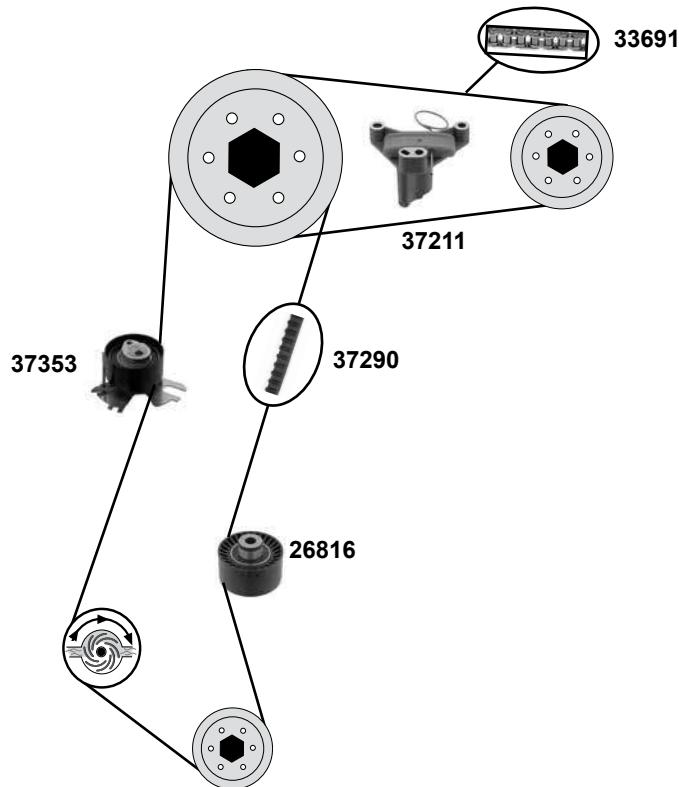

Rep. Satz / rep. kit

febi 37230

Rep. Satz / rep. kit

febi 37460

- (1) DV6ETED4 / DV6ETED M / DV6DTED / DV6DTED M / DV6C (ex.) Start - Stopp
- (2) DV6DTED
- (3) DV6BUTED4 / DV6AUTED4

Ref. - No.

Ref. - No.	Description	Notes	Dimensions
22369	Riemenspanner / belt tensioner	(1) (2)	
26816	Umlenkrolle / deflection pulley	(3)	ØA60 B30
32820	Umlenkrolle / deflection pulley		ØA60 B30
33691	Steuerkette / timing chain	endlos / endless	E 40
37211	Kettenspanner / chain tensioner		
37230	Rep. Satz Steuerkette / rep. kit timing chain		
37290	Zahnriemen / timing belt		
37353	Spannrolle / tension roller		ØA 60 B29
37460	Rep. Satz Zahnriemen / rep. kit timing belt		
39400	Riemenspanner / belt tensioner	(2) + Start Stop	ØA 65 B25
39410	Riemenspanner / belt tensioner	(2) + Start Stop	ØA 65 B25