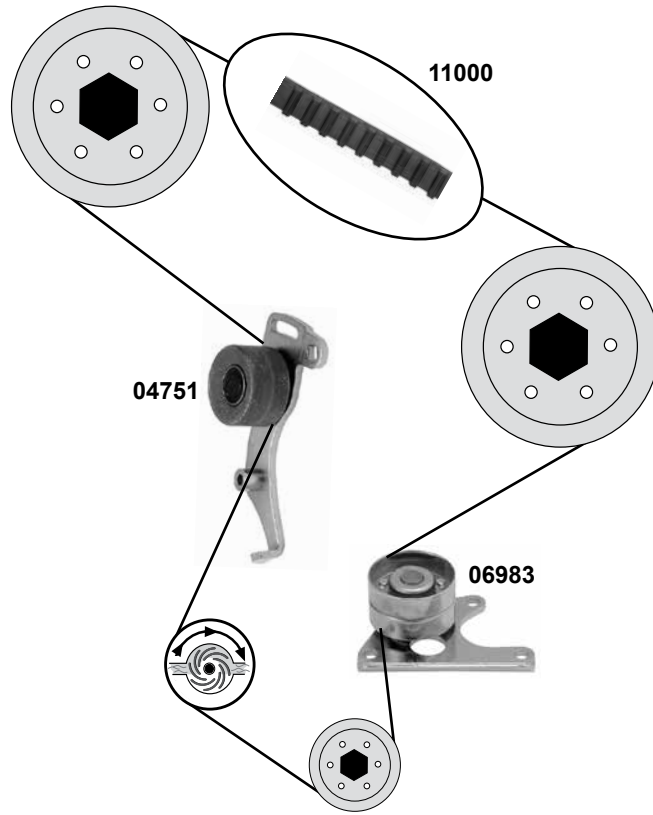

FIAT Scudo (220)

(95→06)

1,9 D

(D8B/ D9B/ DHX)

	Ref. - No.			
04733	9627860780	Spannrolle / tension roller	(ex.) AC	ØA 85 B26
04751	9617188680	Spannrolle / tension roller		ØA 60 B34
05801	9618888580	Spannrolle / tension roller		ØA 70 B27/29
06983	9615923380	Umlenkrolle / deflection pulley		ØA 60 B34
09791	9623001280	Spannrolle / tension roller	servo AC	ØA 60 B26,5
11000	71739919	Zahnriemen / timing belt		Z 136 B25,4
11222	9467266080	Rep. Satz Zahnriemen / rep. kit timing belt		Z 136 B25,51
19072	9405751819	Schwingungsdämpfer / vibration damper	servo AC