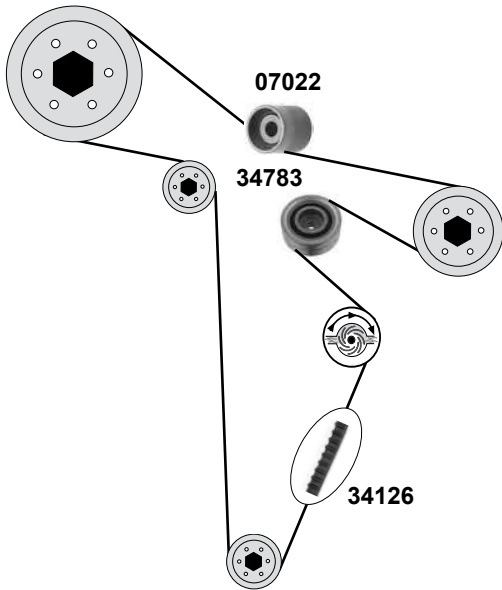

SEAT Ibiza (6J)

(08→)

Car Division

1,2 / 1,6 / 2,0 TDI

(CAYB/CAYC/CFHD/CFWA/CLNA)

1,2 / 1,4 / 1,6 / 1,9 / 2,0 TDI

(CFWA/BMS/CAYB/CAYC/BLS/BXJ/CFHD)