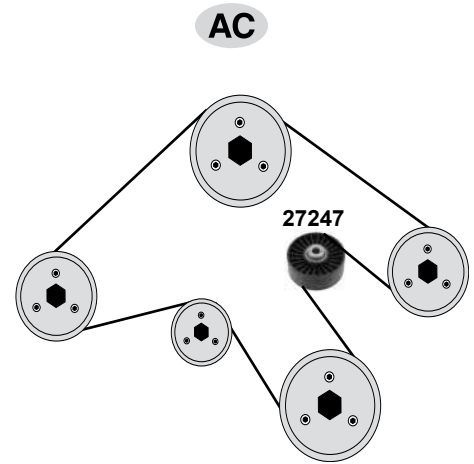

1,9 D
(8V)

1,9 D
(16V)