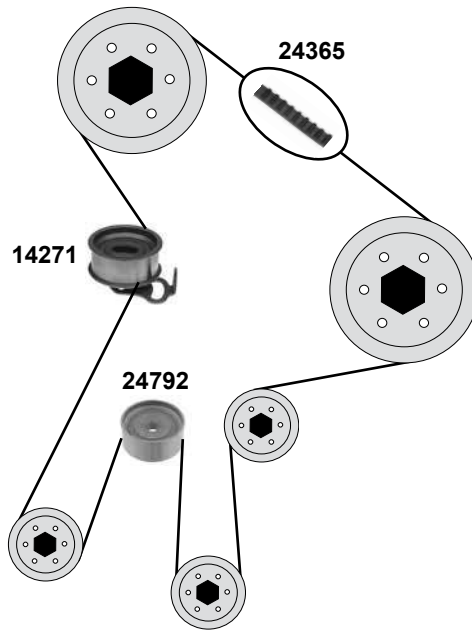

TOYOTA Corona FR (T14)

(90→99)

Car
Division

2,0 D
(2C)

Cressida

(80→88)

Crown

(79→87)

2,2 D / 2,4 D

(L / 2L)