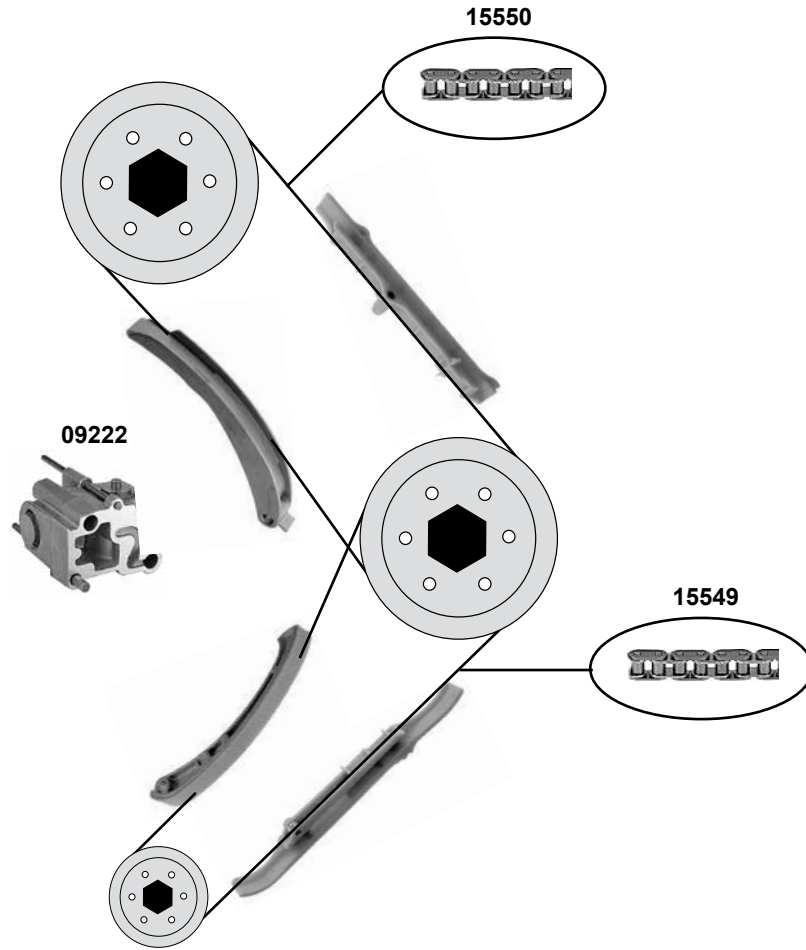

BMW 7 'er (E38) (94→01)

725 tds (M51)

	Ref. - No.			
01579	11 28 2 248 168	Schwingungsdämpfer/ Umlenkrolle / deflection pulley	AC	80 x 23,5
01790	11 28 2 245 166	Umlenkrolle / deflection pulley		70 x 23
09222	13 52 2 243 950	Kettenspanner / chain tensioner		70 x 24,5
10760	11 28 2 244 754	Spannrolle / tension roller		74 E
11333	64 55 2 245 584	Spannrolle / tension roller		80 E
15549	13 52 2 246 583	Steuerkette / timing chain		74 E+ 80 E
15550	11 31 2 246 582	Steuerkette / timing chain		
30384	11 31 2 246 582 S1	Rep. Satz Steuerkette / rep. kit timing chain