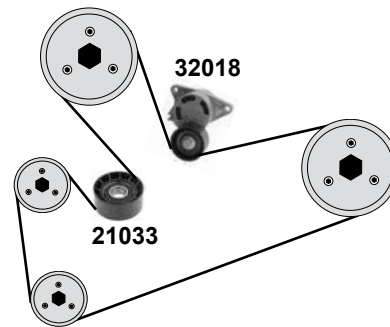

2,2 D

(G9T-600,702,703,706,707)

- (1) (mot.) F9Q-664,674,758,759
- (2) (mot.) F9Q-752 AC
- (3) (mot.) F9Q-650,664,670,674,750,758 / (mot.) F9Q-752,754 03/02→
- (4) (mot.) F9Q-650,670,750,752,754

Ref. - No.

Ref. - No.	Description	Quantity	Notes	Dimensions
21025	Umlenkrolle / deflection pulley			ØA75,2 B32
21029	Spannrolle / tension roller			ØA70 B32
21033	Umlenkrolle / deflection pulley			ØA 60,2 ØI 17 B5,5
21910	Zahnriemen / timing belt	(4)		Z 132 B26
22055	Spannrolle / tension roller	(4)		ØA60 B30,8
22056	Rep. Satz Zahnriemen / rep. kit timing belt	(4)		Z 132 B26
22329	Riemenspanner / belt tensioner	(2)		ØA65 B30
23043	Zahnriemen / timing belt			Z 89 B25
23045	Rep. Satz Zahnriemen / rep. kit timing belt			
23397	Umlenkrolle / deflection pulley	(ex.)	AC (3)	ØA60 ØI17 B31
24529	Spannrolle / tension roller	(1)		ØA 50
26900	Zahnriemen / timing belt	(1)		Z 133 B26
26901	Rep. Satz Zahnriemen / rep. kit timing belt	(1)		Z 133 B26
32018	Riemenspanner / belt tensioner			ØA60
32581	Riemenspanner / belt tensioner	(ex.)	AC