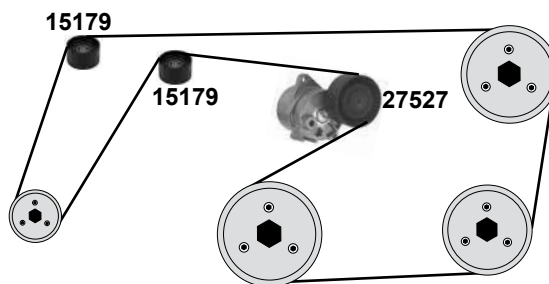

CLK 320 CDI (OM 642.910)

	Ref. - No.			
15179	642 200 10 70	Umlenkrolle / deflection pulley		ØA 54 B30
25445	000 993 10 76	Steuerkette / roller chain		
26750	642 050 03 11	Kettenspanner / chain tensioner		190 E
27527	642 200 13 70	Riemenspanner / belt tensioner		
30279	642 050 09 16	Gleitschienensatz / timing-chain guides kit		
30321	642 050 03 11 S3	Rep. Satz Steuerkette / rep. kit timing chain		
33902	000 993 63 76 S1	Steuerkette / timing chain		
36419	642 050 09 16 S1	Rep. Satz Steuerkette / rep. kit timing chain