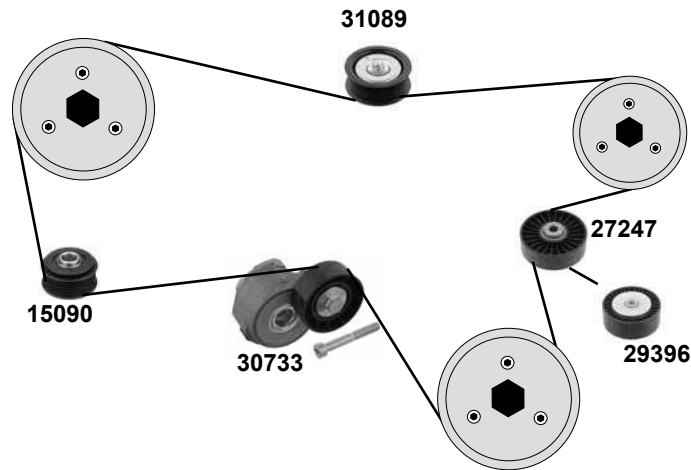

FIAT Grande Punto (199)

(05→12)

Car Division

1,6 D / 1,9 D

(1) für Generator / for Alternator: 4654 4329 / 4655 4408

(2) →09 (mot.) 1,6 / 1,9 D Multijet

Ref. - No.

Ref. - No.	Description	Application	Dimensions
10298	Spannrolle / tension roller	→09 (mot.) 1,6 D	ØA 64 B40 Z 26
10984	Zahnriemen / timing belt	(mot.) 1,9	Z190 B24
15090	Riemenscheibe / belt pulley	(1) (mot.) 1,9	Ø A61
23654	Umlenkrolle / deflection pulley	(2)	ØA 53 B29
23655	Rep. Satz Zahnriemen / rep. kit timing belt	(mot.) 1,9	Z 190
27247	Umlenkrolle / deflection pulley	(mot.) 1,9	ØA 80 H 25
29396	Umlenkrolle / deflection pulley	(mot.) 1,9 / →09	ØA 70 B26
30733	Spannrolle / tension roller	(mot.) 1,9 AC	ØA 65
31089	Umlenkrolle/ deflection pulley	(mot.) 1,9 / (ex.) AC	ØA 65 B26