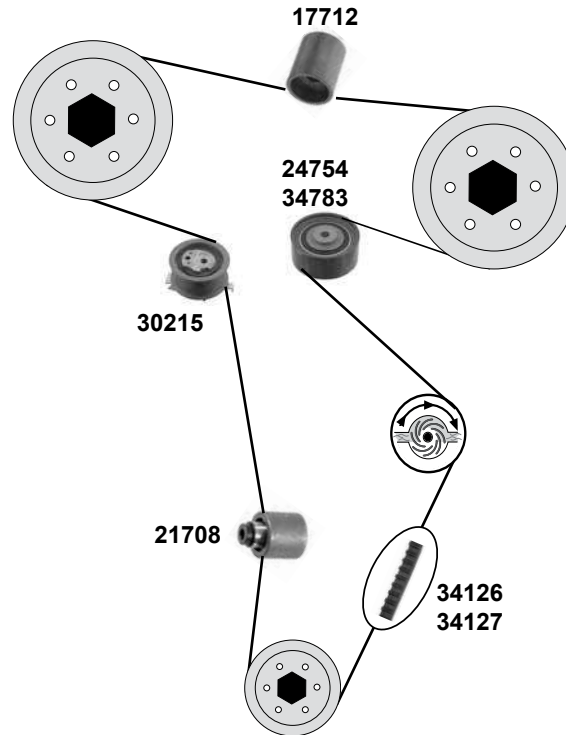

1,6 / 2,0 TDI

(AZV / BKD / BMN / CAYC / CEGA / CAYB / CFHC / CFJA / CLCB)