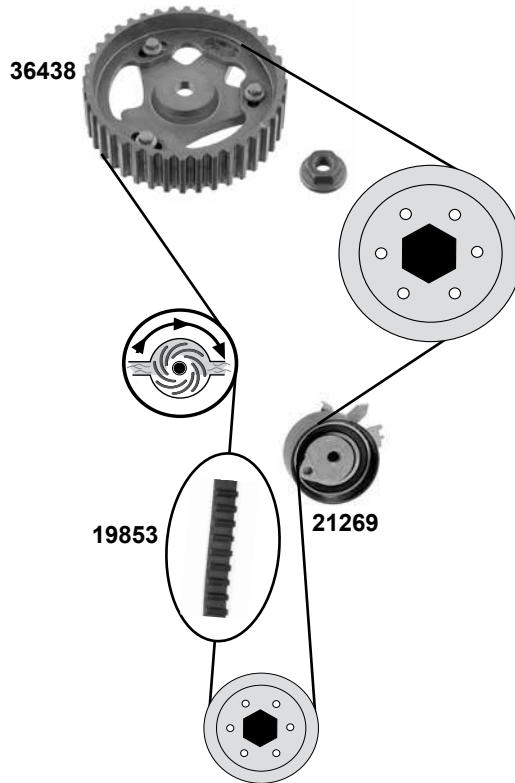

Ref. - No.

19853 28 00 039 519
21269 82 00 102 941
21270 77 01 477 028
36438 77 01 478 037

Zahnriemen / timing belt
Spannrolle / tension roller
Rep. Satz Zahnriemen / rep. kit timing belt
Nockenwellenrad / camshaft timing gear

Z 123 B27
ØA 60 B32
Z 123 B26,8