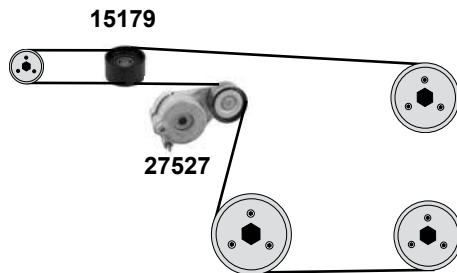

MERCEDES-BENZ CLS-Klasse (BM 219)

(04→)

Car
Division

CLS 320 CDI (OM 642.920)

febi bilstein	Ref. - No.			
15179	642 200 10 70	Umlenkrolle / deflection pulley		
26750	642 050 03 11	Kettenspanner / chain tensioner		
27527	642 200 13 70	Riemenspanner / belt tensioner		
30279	642 050 09 16	Gleitschienensatz / timing-chain guides kit		
30321	642 050 03 11 S3	Rep. Satz Steuerkette / rep. kit timing chain		
33902	000 993 63 76 S1	Steuerkette / timing chain		
36419	642 050 09 16 S1	Rep. Satz Steuerkette / rep. kit timing chain		

190 E