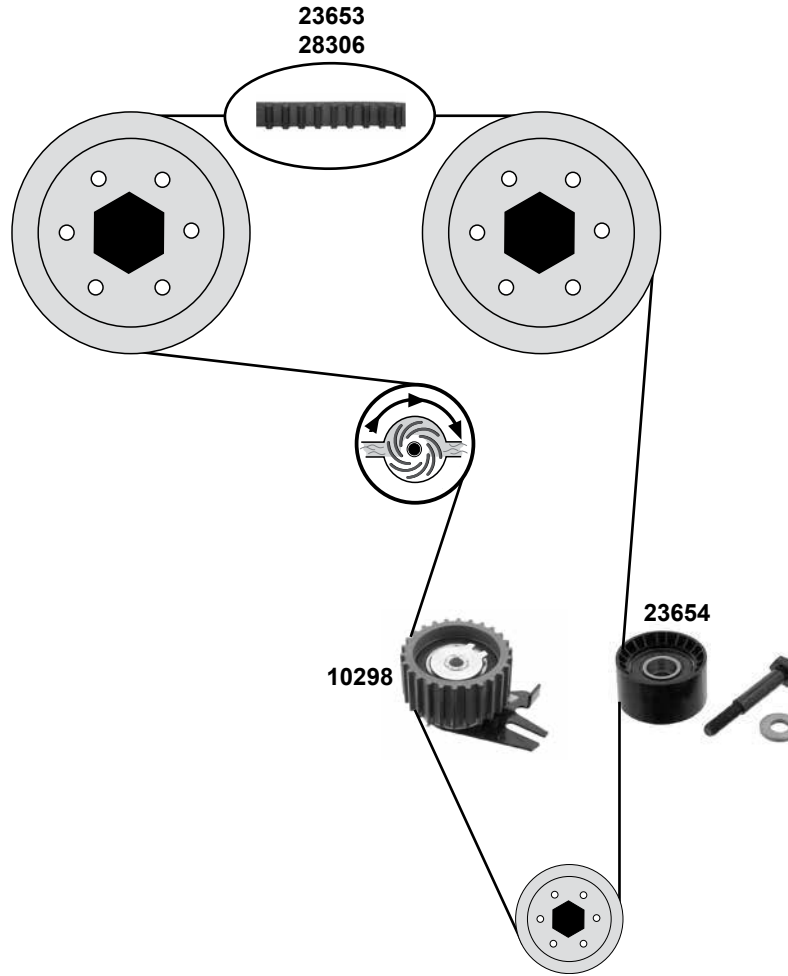

ALFA ROMEO GT (937) (03→10)

Car
Division

1,9 110kW / 125kW

- (1) → 10 (mot.) 1,9 JTD
- (2) → 10 (mot.) 1,9 JTD 110kW / 125 kW

Ref. - No.

Ref. - No.	Description	Quantity	Notes	Part No.
10298	Spannrolle / tension roller	(1)		ØA 65 B30 Z26
22392	Riemenspanner / belt tensioner	(1)		ØA 65 B29
23651	Rep. Satz Zahnriemen / rep. kit timing belt	(1)	(mot.) 1,9 16V	Z198 B24
23653	Zahnriemen / timing belt	(1)	(mot.) 1,9 16V	Z198 B24
23654	Umlenkrolle / deflection pulley	(1)		ØI 10 B29
27247	Umlenkrolle / deflection pulley	(1)	AC	ØA 80 B25
28305	Rep. Satz Zahnriemen / rep. kit timing belt	(2)		B24
28306	Zahnriemen / timing belt	(1)		Z199 B24