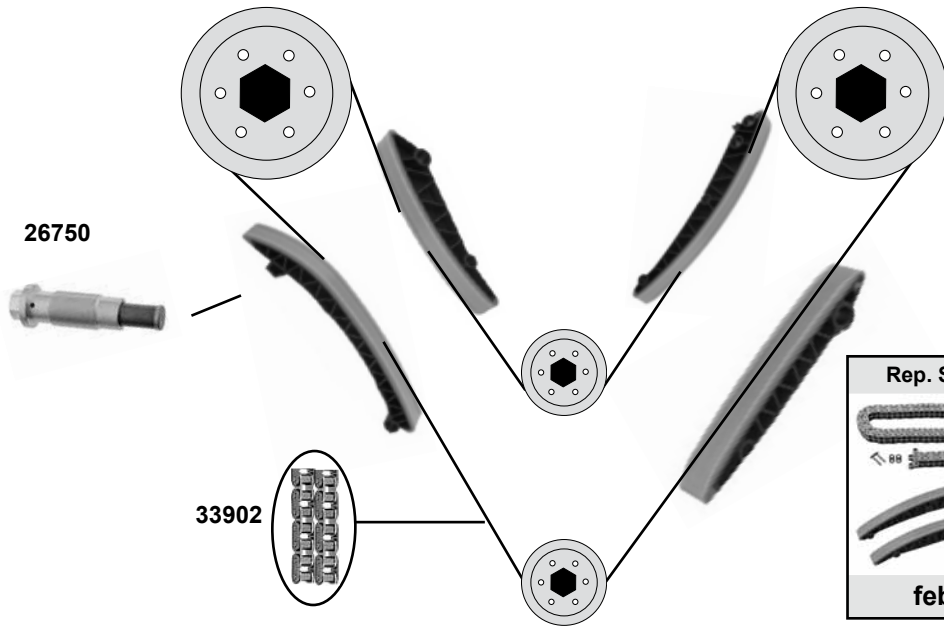

C / GLK Klasse
(OM 642.910)