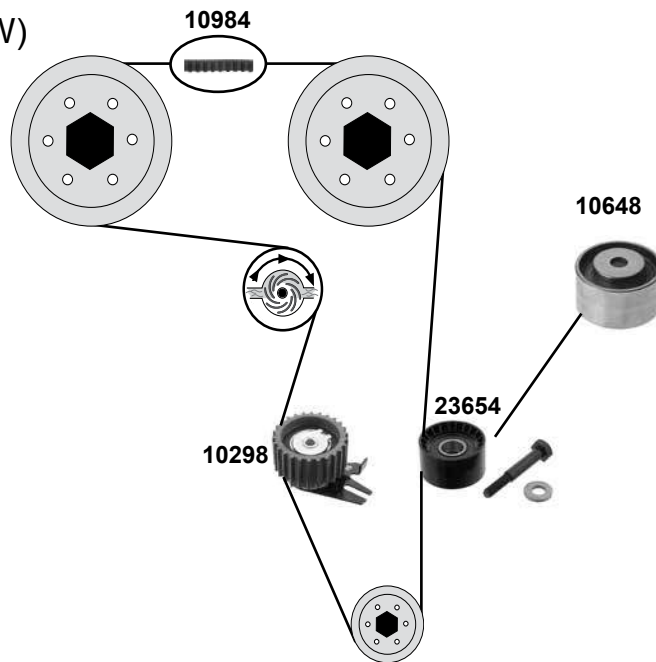

- (1) (mot.) 1,9 D →12
- (2) → 15/05/03 / (mot.) →3646771
- (3) (mot.) 1,9 D 74 / 77 kW / →05

Ref. - No.

Ref. - No.	Description	Quantity	Dimensions
10298	Spannrolle / tension roller		ØA 65 H 30
10648	Umlenkrolle / deflection pulley	(2) →04	ØA 53
10984	Zahnriemen / timing belt	(3)	
23654	Umlenkrolle / deflection pulley	(1)	ØA 53 B29
23655	Rep. Satz Zahnriemen / rep. kit timing belt	(3)	
23778	Steuerkette / timing chain		120 E
28458	Kettenspanner / chain tensioner		
31622	Rep. Satz Steuerkette / rep. kit timing chain	04→	120 E