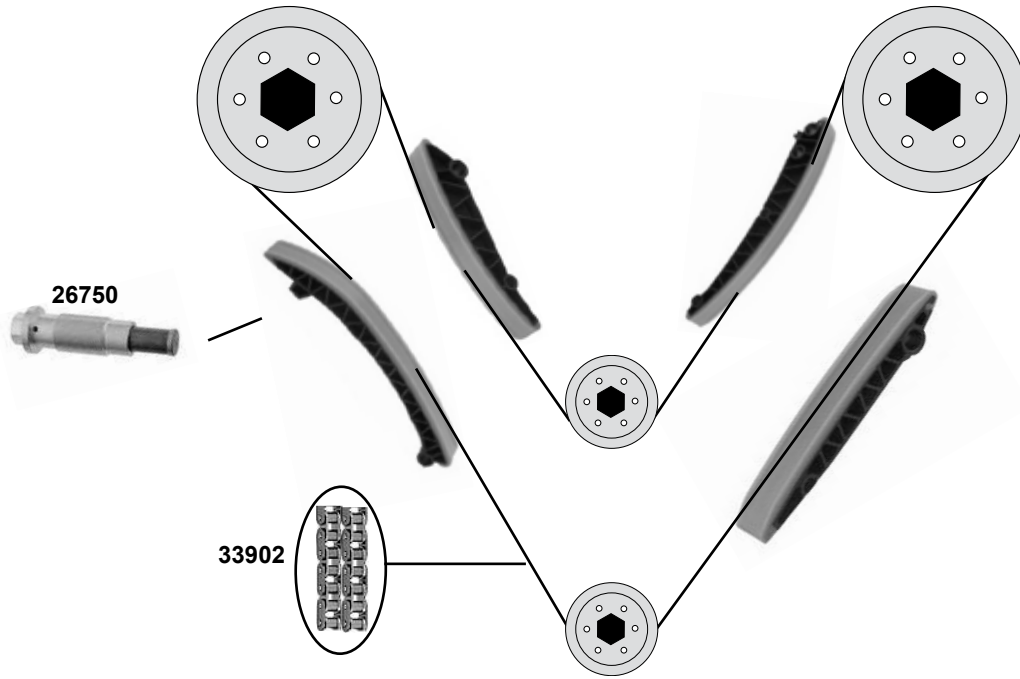

ML / GL 350 (OM 642.826)

ML / GL 350 (OM 642.826)