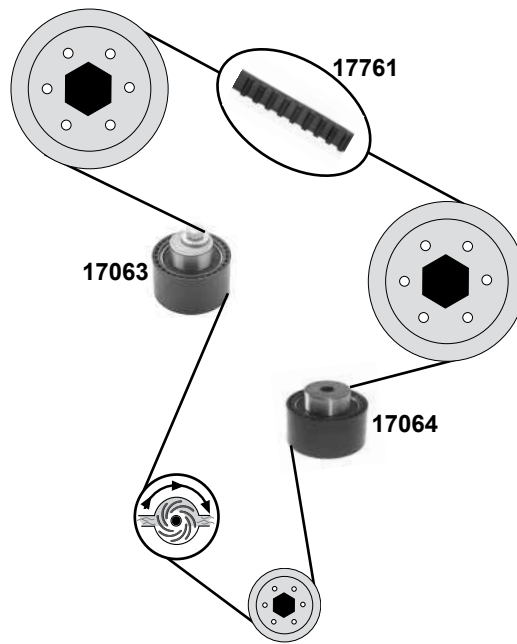

(1) (ex.) variable servo

(2) servo (ex.) AC

(3) → O 08374

Ref. - No.

Ref. - No.	Description	Notes	Dimensions
05801	Spannrolle / tension roller	servo AC	ØA 70 ØI 10/16
07089	Spannrolle / tension roller	(ex.) AC	ØA 50 B26
09791	Spannrolle / tension roller	servo AC	ØA 60 B26,5
11348	Spannrolle / tension roller	man.	ØA 85 B26
15002	Spannrolle / tension roller	(3) servo (ex.) AC	ØA 50 B26
17063	Spannrolle / tension roller		ØA 60 ØI 13
17064	Umlenkrolle / deflection pulley		ØA 60 ØI 10
17761	Zahnriemen / timing belt		Z 140 B25,4
19072	Schwingungsdämpfer / vibration damper	servo AC	
19214	Umlenkrolle / deflection pulley	(1) servo (ex.) AC	ØA 37 B27
19482	Spannrolle / tension roller	(2)	ØA 60
19615	Rep. Satz Zahnriemen / rep. kit timing belt		
21248	Umlenkrolle / deflection pulley	(1) (2)	ØA 60 B25
22353	Umlenkrolle / deflection pulley	(2) (3)	ØA 60 B26,5
37270	Riemenspanner / belt tensioner	O 09520 →	ØA 60 B25