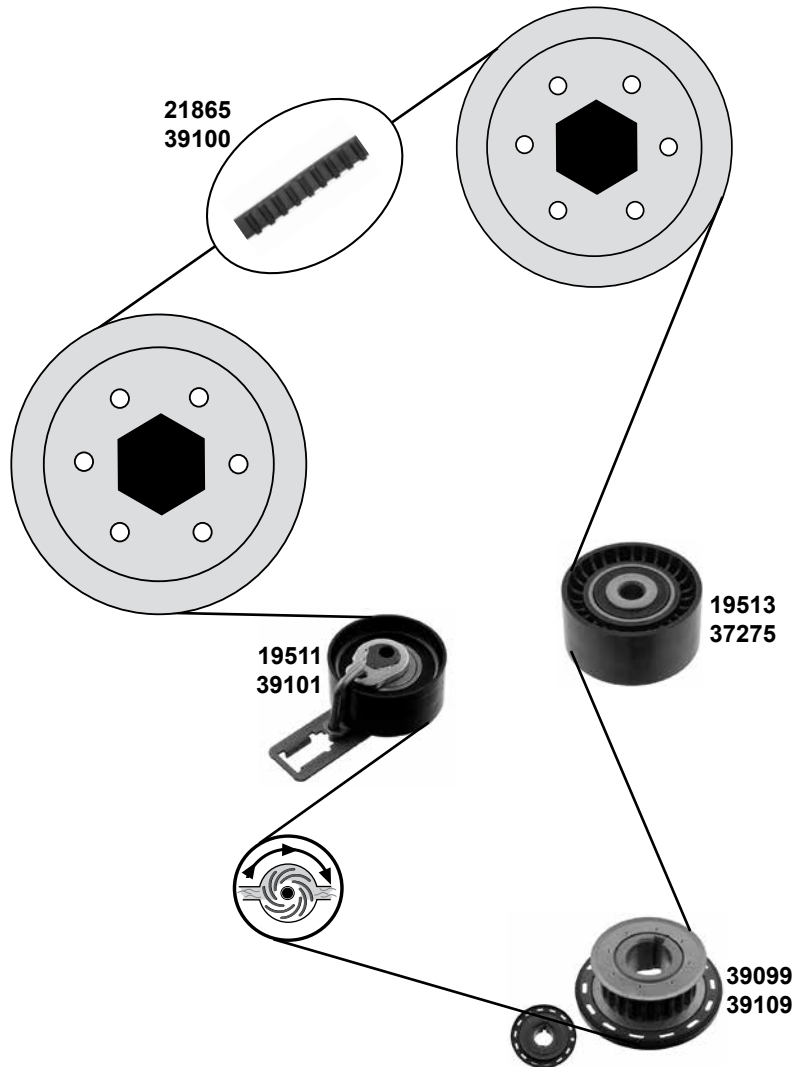

Car
Division

1,4 HDi (DV4C / DV4TD)

(1) (mot.) DV4C

(2) (mot.) DV4C → O 12719

Ref. - No.

Ref. - No.	Description	Notes	Dimensions
19511	Spannrolle / tension roller	(mot.) DV4TD	ØA 60 B29
19513	Umlenkrolle / deflection pulley	(mot.) DV4TD	ØA 60 B30
21865	Zahnriemen / timing belt	(mot.) DV4TD	Z 144 B25,4
21867	Rep. Satz Zahnriemen / rep. kit timing belt	(mot.) DV4TD	
37275	Umlenkrolle / deflection pulley	(1)	ØA 61 B30
39099	Zahnrad / gear	(2) (mot.) DV4TD	
39100	Zahnriemen / timing belt	(1)	Z 139 B25,4
39101	Spannrolle / tension roller	(1)	ØA 60 B29
39109	Zahnrad / gear	(1) O 12720 →	
39200	Rep. Satz Zahnriemen / rep. kit timing belt	(1)	
39201	Rep. Satz Zahnriemen / rep. kit timing belt	(1) O 12630 →	
39202	Rep. Satz Zahnriemen / rep. kit timing belt	(1) O → 12629	