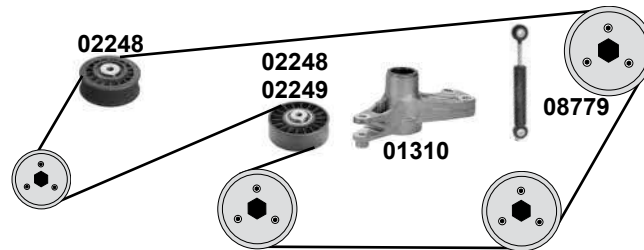

(1) Nietverschluß / riveted link / bouchon de rivet / rivetti / cierre de roblón

	Ref. - No.			
01310	606 200 00 73	Hebel / Lever	servo man.	ØA75 B26 / 31,5 ØA80 B25 / 31
02248	601 200 07 70	Spannrolle / tension roller		
02249	601 200 09 70	Spannrolle / tension roller		
02481	601 050 07 11	Kettenspanner / chain tensioner		
08779	604 200 02 14	Schwingungsdämpfer / vibration damper		
09236	003 997 55 94	Steuerkette / timing chain		
10407	601 052 05 16	Gleitschiene / sliding rail		
10408	601 052 03 16	Gleitschiene / sliding rail		
14406	000 997 28 98	Kettenglied / chain link		
15493	601 050 08 16	Gleitschiene / sliding rail		
25022	601 052 00 01	Nockenwellenrad / camshaft gear	(1)	55 N - 1200 N D 126 E
25033	606 052 00 03	Kurbelwellenzahnrad / crankshaft gear		
26070	606 200 00 73 S2	Rep. Satz Hebel / rep kit lever		
30302	601 050 07 11 S1	Rep. Satz Steuerkette / rep. kit timing chain		Z 38 Z 18