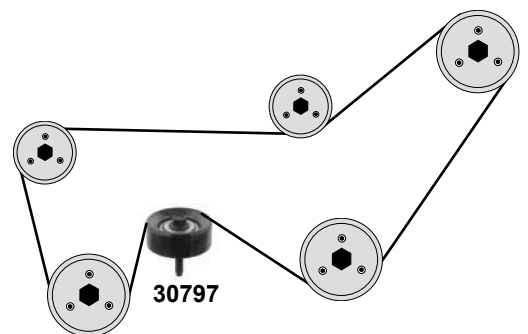

Ref. - No.

18976	1 113 180	Zahnriemen / timing belt		Z 91 B20
21972	1 215 978	Spannrolle / tension roller		ØA74 ØI 24
22369	1 690 293	Riemenspanner / belt tensioner	02/11 →	ØA73 B22
26117	1 201 255	Rep. Satz Zahnriemen / rep. kit timing belt		Z 91 B20
30797	1 149 503	Umlenkrolle / deflection pulley		ØA 76,5 B30
37275	1 725 441	Umlenkrolle / deflection pulley	01/11 →	ØA 61 H 30
37285	1 738 632	Zahnriemen / timing belt	01/11 →	Z 141 B25,4
39101	1 739 145	Spannrolle / tension roller	01/11 →	ØA 60 Ø I 29
39203	1 787 857	Rep. Satz Zahnriemen / rep. kit timing belt	01/11 →	Z 141 B25,4