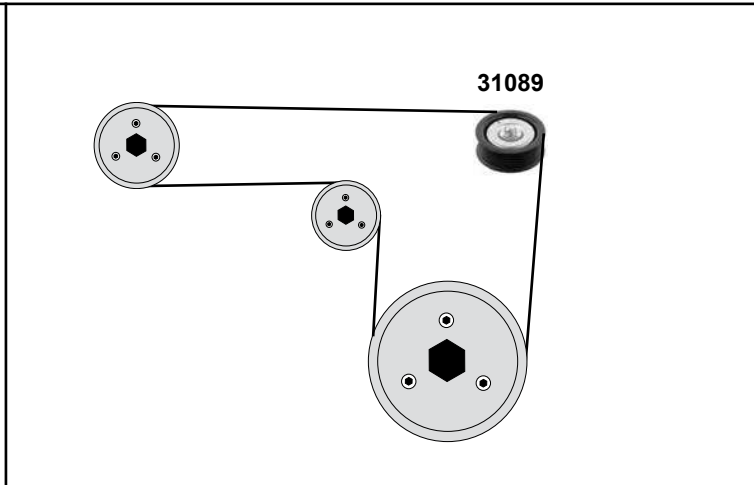

VAUXHALL

Astra Mk V / H

(2004→2009)

Car
Division

1,9 TD

(Z 1,9 DT / Z1,9 DTL / Z 1,9 DTJ / Z 1,9 DTH)

- (1) (mot.) Z1,9 DT →(ch.) 75189052 / 78104400 / 72172468
  (mot.) Z1,9 DTL →(ch.) 75189052 / 78104400 / 72207929
  (mot.) Z1,9 DTH / Z1,9 DTJ →(ch.) 75189052 / 78104400 / 72212298

- (2) (mot.) Z1,9 DT (ch.) 72172469 / 75189053 / 780144401→
  (mot.) Z1,9 DTL (ch.) 72207930 / 75189053 / 781044401→
  (mot.) Z1,9 DTH / Z1,9 DTJ (ch.) 72212299 / 75189053 / 781014401→

- (3) (mot.) Z1,9 DT (ch.) 72172469 / 75189053 / 781044401 / 8B000001 / 7G...→
  (mot.) Z1,9 DTL (ch.) 72207930 / 75189053 / 781044401 / 8B000001 / 7G...→
  (mot.) Z1,9 DTH / Z1,9 DTJ (ch.) 72212299 / 75189053 / 781014401 / 8B000001 / 7G...→

Ref. - No.

Ref. - No.	Description	Notes	Dimensions
10298	Spannrolle / tension roller		ØA 53 B29
10984	Zahnriemen / timing belt	(mot.) Z 1,9 DT/DTL	Z 190 B24
23654	Umlenkrolle / deflection pulley		ØA 65 B30
23655	Rep. Satz Zahnriemen / rep. kit timing belt	(mot.) Z 1,9 DT/DTL	Z 190 B24
28305	Rep. Satz Zahnriemen / rep. kit timing belt	(mot.) Z 1,9 DTJ/DTH	Z199 B24
28306	Zahnriemen / timing belt	(mot.) Z 1,9 DTJ/DTH	Z199 B24
29396	Umlenkrolle / deflection pulley		ØA 70 B26
30733	Riemenspanner / belt tensioner	(1)	ØA 65
31089	Umlenkrolle / deflection pulley	(2)	ØA 65 B26
40898	Riemenspanner / belt tensioner	(3)	ØA 65 B26