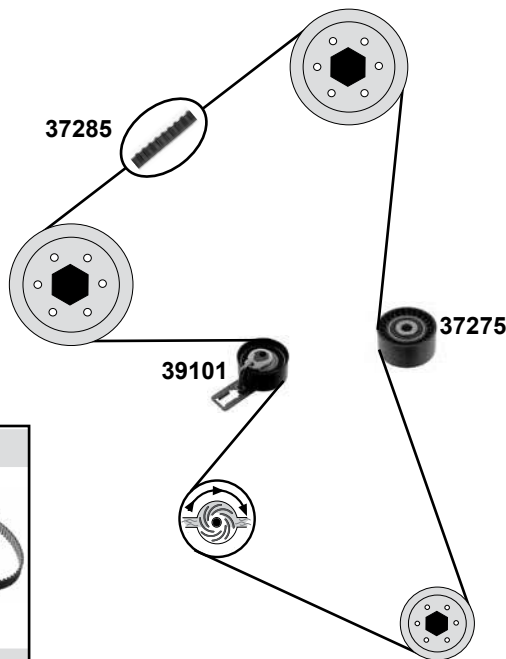

Ref. - No.

18976	1 113 180	Zahnriemen / timing belt		Z 91 B20
21972	1 215 978	Spannrolle / tension roller		ØA74 ØI 24
22369	1 690 293	Riemenspanner / belt tensioner	02/11 →	ØA73 B22
26117	1 201 255	Rep. Satz Zahnriemen / rep. kit timing belt		Z 91 B20
30797	1 149 503	Umlenkrolle / deflection pulley		ØA 76,5 B30
37275	1 725 441	Umlenkrolle / deflection pulley	01/11 →	ØA 61 H 30
37285	1 738 632	Zahnriemen / timing belt	01/11 →	Z 141 B25,4
39101	1 739 145	Spannrolle / tension roller	01/11 →	ØA 60 Ø I 29
39203	1 787 857	Rep. Satz Zahnriemen / rep. kit timing belt	01/11 →	Z 141 B25,4