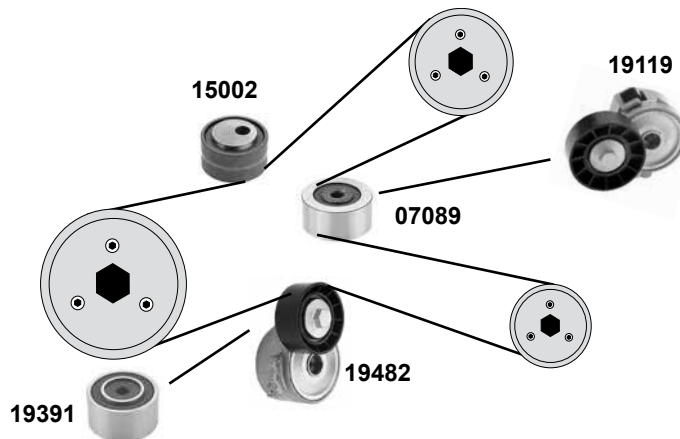

PEUGEOT Boxer II

(02→06)

Car
Division

2,0 / 2,2 HDi (DW10TD / DW12TED)

(1) (mot.) DW12TED 06.04.2004 →

(2) (mot.) DW12TED → 05.04.2004

Ref. - No.

Ref. - No.	Description	Notes	Dimensions
07089	Spannrolle / tension roller	(ex.) AC	ØA 50 B26
15002	Spannrolle / tension roller	(ex.) AC	ØA 50 B26
17063	Spannrolle / tension roller		ØA 60 ØI 13
17064	Umlenkrolle / deflection pulley		ØA 60 ØI 10
17765	Zahnriemen / timing belt	(mot.) DW10TD	Z 141 B25,4
19119	Riemenspanner / belt tensioner	(mot.) DW10TD	ØA 70 B25
19391	Umlenkrolle / deflection pulley		
19482	Spannrolle / tension roller		ØA 60
19623	Rep. Satz Zahnriemen / rep. kit timing belt	(mot.) DW10TD	
27376	Spannrolle / tension roller	(1)	ØA62 ØI13,3 B30
27377	Spannrolle / tension roller	(1)	ØA62 B 30
29270	Zahnriemen / timing belt		Z 143 B25,5
29271	Rep. Satz Zahnriemen / rep. kit timing belt	(1)	
30976	Rep. Satz Zahnriemen / rep. kit timing belt	(2)