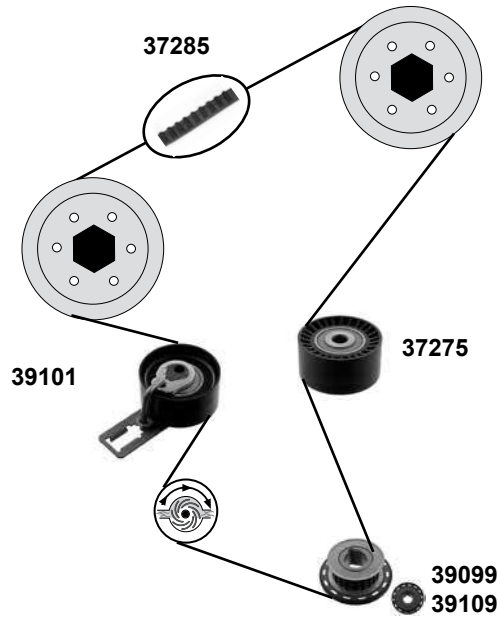

1,6 HDi

(DV6C / DV6DTED / DV6DTED M)

(1) DS4 01/11→ (mot.) DV6C, DV6DTED, DV6DTEDM
DS5 08/11→ (mot.) DV6C

(2) DS4 01/11→ (mot.) DV6C, DV6DTED
DS5 08/11→ (mot.) DV6C

Ref. - No.

Ref. - No.	Description	Quantity	Dimensions
22369	Riemenspanner / belt tensioner	DS4	
37275	Umlenkrolle / deflection pulley	(2)	ØA 61 B30
37285	Zahnriemen / timing belt	(1)	Z 141 B25,4
39099	Zahnrad / gear	(1) → O 12719	
39101	Spannrolle / tension roller	(1)	ØA 60 B30
39109	Zahnrad / gear	(1) O 12720 →	
39203	Rep. Satz Zahnriemen / rep. kit timing belt	(1)	
39204	Rep. Satz Zahnriemen / rep. kit timing belt	(1) O 12720 →	
39205	Rep. Satz Zahnriemen / rep. kit timing belt	(1) → O 12719	
39400	Riemenspanner / belt tensioner	(2) + Start stop	ØA65 B25
39410	Riemenspanner / belt tensioner	(2) + Start stop	ØA65 B 25