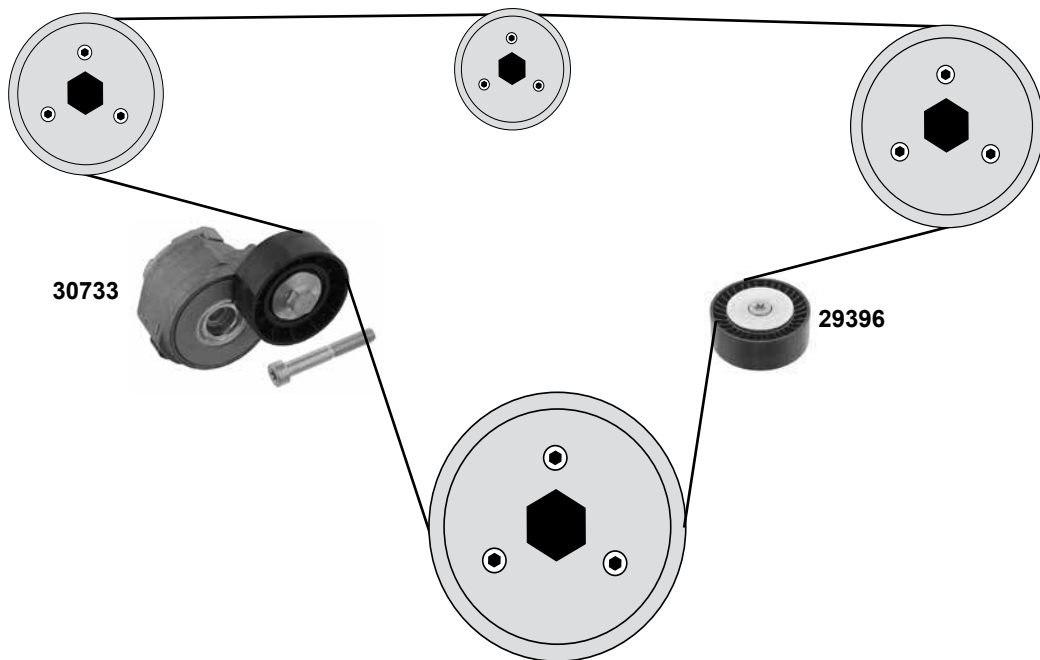

1,6 D / 1,9 D

Ref. - No.

29396
30733

51758383
51773551

Umlenkrolle / deflection pulley
Riemenstapner / belt tensioner

1,6 D **AC**
1,9 D

ØA 70 B26
ØA 65 B26