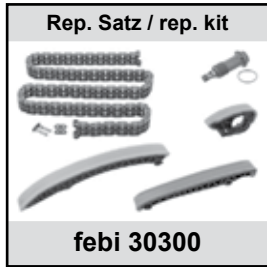

MERCEDES-BENZ C-Klasse (BM 202)

(92→00)

Car
Division

C 200 CDI/TCDI / C 220 CDI/TCDI (OM 611.960)

- (1) Nietverschluß / riveted link / bouchon de rivet / rivetti / cierre de roblón
- (2) (ch.) B 438527 → / X 065665 →

Ref. - No.

Ref. - No.	Description	Notes	Dimensions
11276	Umlenkrolle / deflection pulley	(2)	ØA 64 B23
15155	Generatorfreilauf / alternator overrun pulley		
17773	Kettenspanner / chain tensioner	OLD	
19077	Gleitschiene / sliding rail		
19078	Gleitschiene / sliding rail		
19079	Gleitschiene / sliding rail		
25211	Steuerkette / timing chain	(1)	
26775	Riemenspanner / belt tensioner		
30300	Rep. Satz Steuerkette / rep. kit timing chain		E 110
30496	Kettenspanner / chain tensioner	NEW	
31975	Spannrolle / tension roller		ØA 70 B27