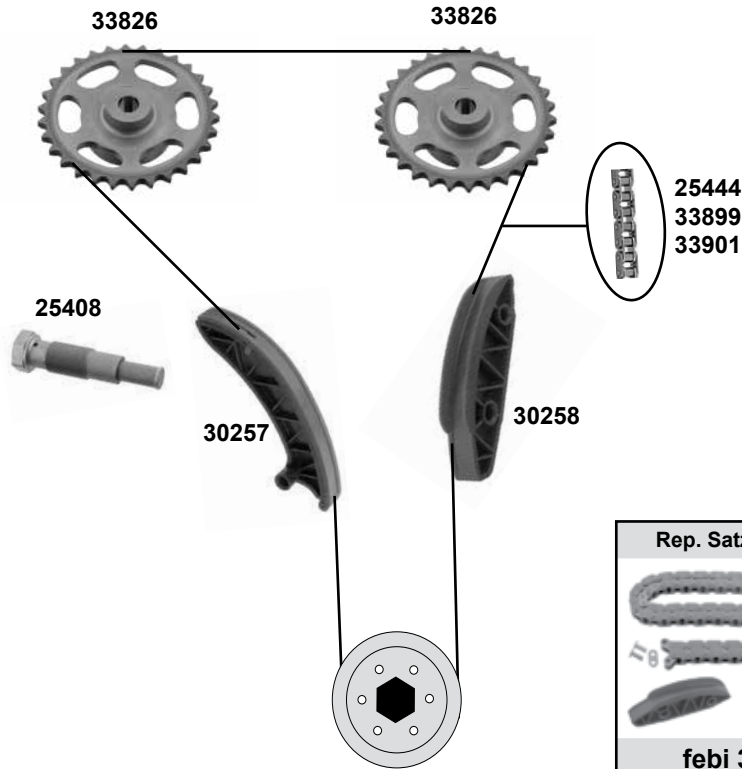

C 250/200 CDI

(OM 651.911,912,913,916)