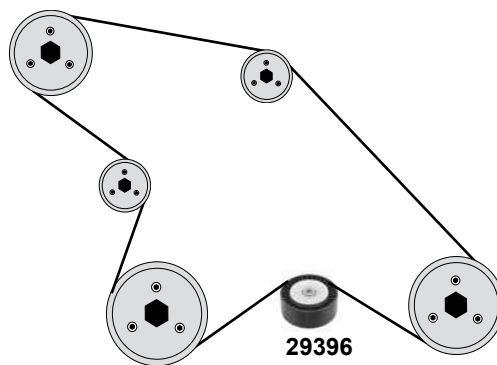

2,0 JTD

	Ref. - No.			
10298	55238027	Spannrolle / tension roller		ØA 65 Z26
23654	71771498	Umlenkrolle / deflection pulley		ØA 53 B29
28305	55183528 S1	Rep. Satz Zahnriemen / rep. kit timing belt		
28306	55183528	Zahnriemen / timing belt		Z199 B24
29396	51758383	Umlenkrolle / deflection pulley		ØA70 B26