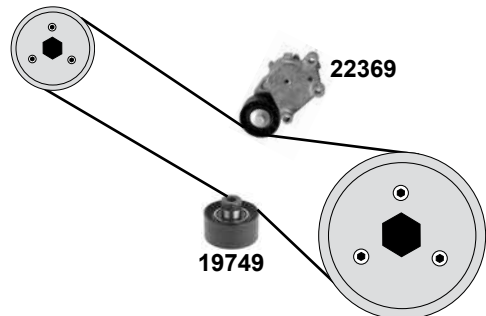

1,6 TDCi

(1) (ex.) 1,4 / endlos / endless

Ref. - No.

19511	1 562 503	Spannrolle / tension roller		ØA 60 H 29
19513	1 145 955	Umlenkrolle / deflection pulley		ØA 60 H 30
19749	1 222 856	Umlenkrolle / deflection pulley		ØA 60 H 30
21865	1 145 950	Zahnriemen / timing belt	AC	Z 144 B25,4
21867	1 211 185	Rep. Satz Zahnriemen / rep. kit timing belt	(ex.) 1,6	Z 116 B22
22349	1 222 855	Umlenkrolle / deflection pulley	(ex.) 1,6	ØA 51 H 26
22369	1 690 293	Riemenspanner / belt tensioner	(ex.) AC	ØA73 B22
24367	1 446 647	Zahnriemen / timing belt	(ex.) 1,4	Z 137 B25
24369	1 446 648	Rep. Satz Zahnriemen / rep. kit timing belt	(ex.) 1,4	Z 137 B25
32449	1 231 280	Kettenspanner / chain tensioner	(ex.) 1,4	
33691	1 231 282	Steuerkette simplex / timing chain simplex	(1)	G67HP-6 / 40E
33692	1 448 169	Steuerkettensatz / timing chain kit	(ex.) 1,4