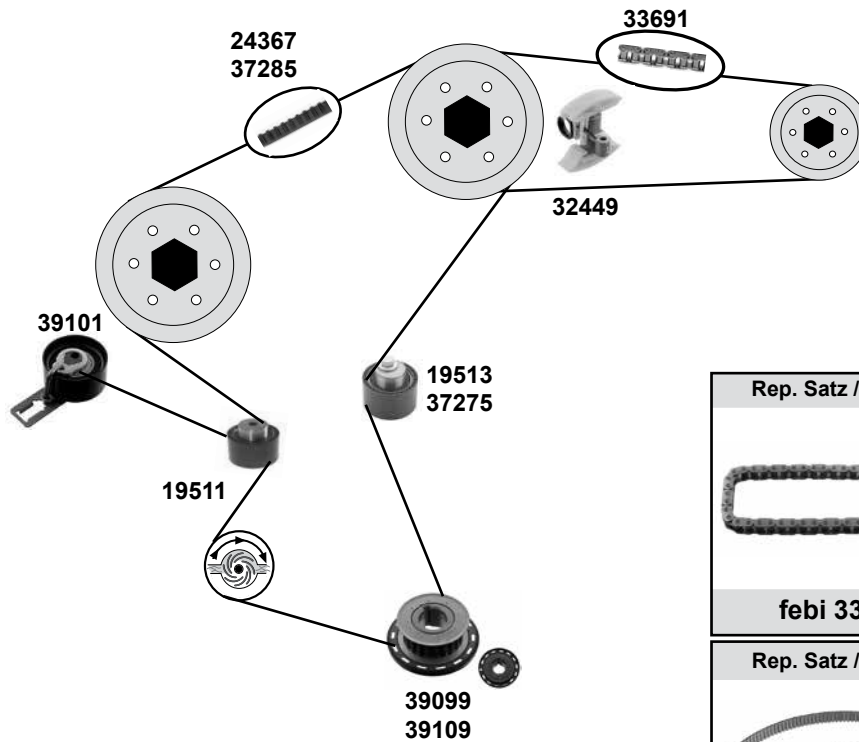

CITROËN Berlingo I+II

(96→08)

Car
Division

2,0 HDi
(DW10TD)

	Ref. - No.			
05801	5751.29	Umlenkrolle / deflection pulley	AC + servo	ØA 70 ØI 10/16
07089	5751.57	Spannrolle / tension roller	(ex.) AC	ØA 50 B26
09791	5751.30	Spannrolle / tension roller	AC + servo	ØA 60 B26,5
15002	5751.56	Spannrolle / tension roller	(ex.) AC	ØA 50 B26
17063	0829.59	Spannrolle / tension roller	(mot.) 2,0 D	ØA 60 ØI 13 B30
17064	0830.28	Umlenkrolle / deflection pulley	(mot.) 2,0 D	ØA 60 ØI 10
17765	0816.A9	Zahnriemen / timing belt	(mot.) 2,0 D	Z 141 B25,4
19072	5751.81	Riemenspanner / belt tensioner	AC + servo	ØA 70 B25
19119	5751.55	Spannrolle / tension roller	(mot.) 2,0 D	Z141 B25,4
19623	0831.83	Rep. Satz Zahnriemen / rep. kit timing belt		