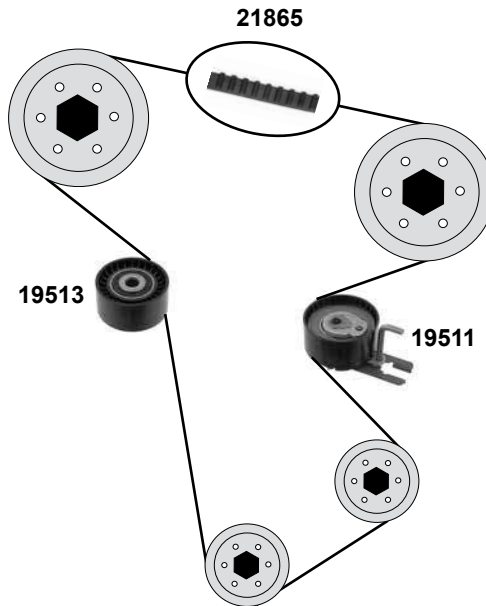

Carina (T19)
(92→97)
2,0 D
(2CTE)

	Ref. - No.			
14271	13505-64012	Spannrolle / tension roller		
19511	SU001-00542	Spannrolle / tension roller		ØA 60 H 29
19513	SU001-00543	Umlenkrolle / deflection pulley		ØA 60 H 30
21865	SU001-00544	Zahnriemen / timing belt		Z 144 B 25,4
24365	13568-69066	Zahnriemen / timing belt		Z 177 B 25,4
24792	13503-64021	Umlenkrolle / deflection pulley		ØA 62 B28,5
24833	13568-69066 S1	Rep.Satz Zahnriemen / rep.kit timing belt		Z 177 B 25,4