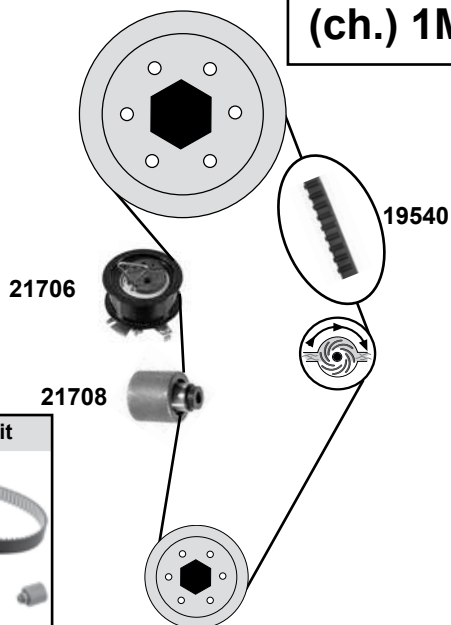

(ch.) 1M-2-R- 120 001 →