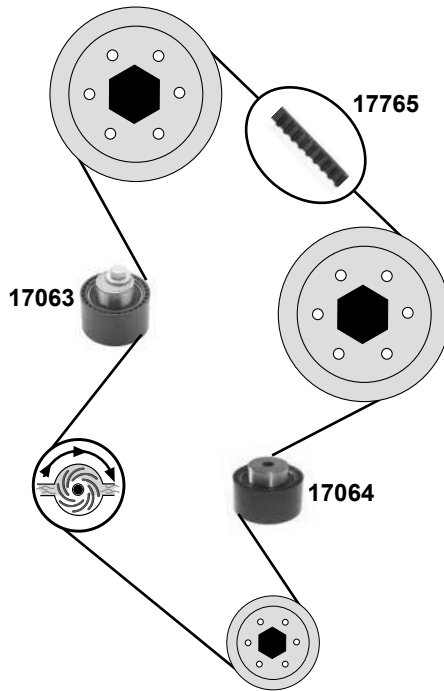

2,0 HDi (DW10TD)

Ref. - No.

05801	5751.29	Spannrolle / tension roller	AC servo	ØA 70 ØI 10/16
07089	5751.96	Spannrolle / tension roller	(ex.) AC servo	ØA 50 B26
15002	5751.56	Spannrolle / tension roller	(ex.) AC servo	ØA 50 B26
17063	0829.59	Spannrolle / tension roller		ØA 60 ØI 13 B42
17064	0830.63	Umlenkrolle / deflection pulley		ØA 60 ØI 10 B42,2
17765	0816.A9	Zahnriemen / timing belt		Z 141 B25,4
19119	5751.55	Riemenspanner / belt tensioner		ØA 70 B25
19623	0831.R8	Rep. Satz Zahnriemen / rep. kit timing belt		
36867	5751.G1	Umlenkrolle / deflection pulley	AC	ØA 70 B26