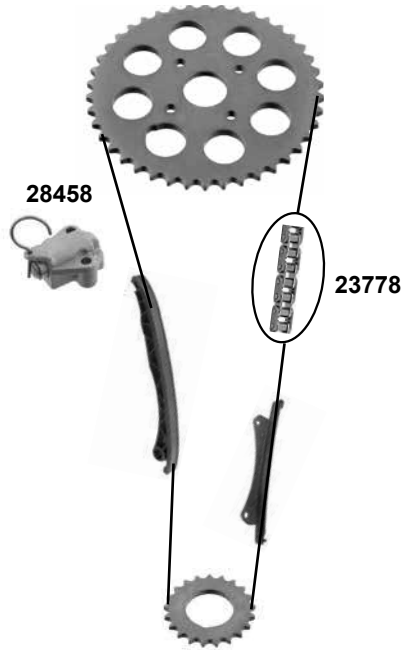

FIAT Doblo/ Cargo (119/223)

(00→05)

Car
Division

1,3 D

1,9 D

(46kW / 74kW / 77kW / 88kW)