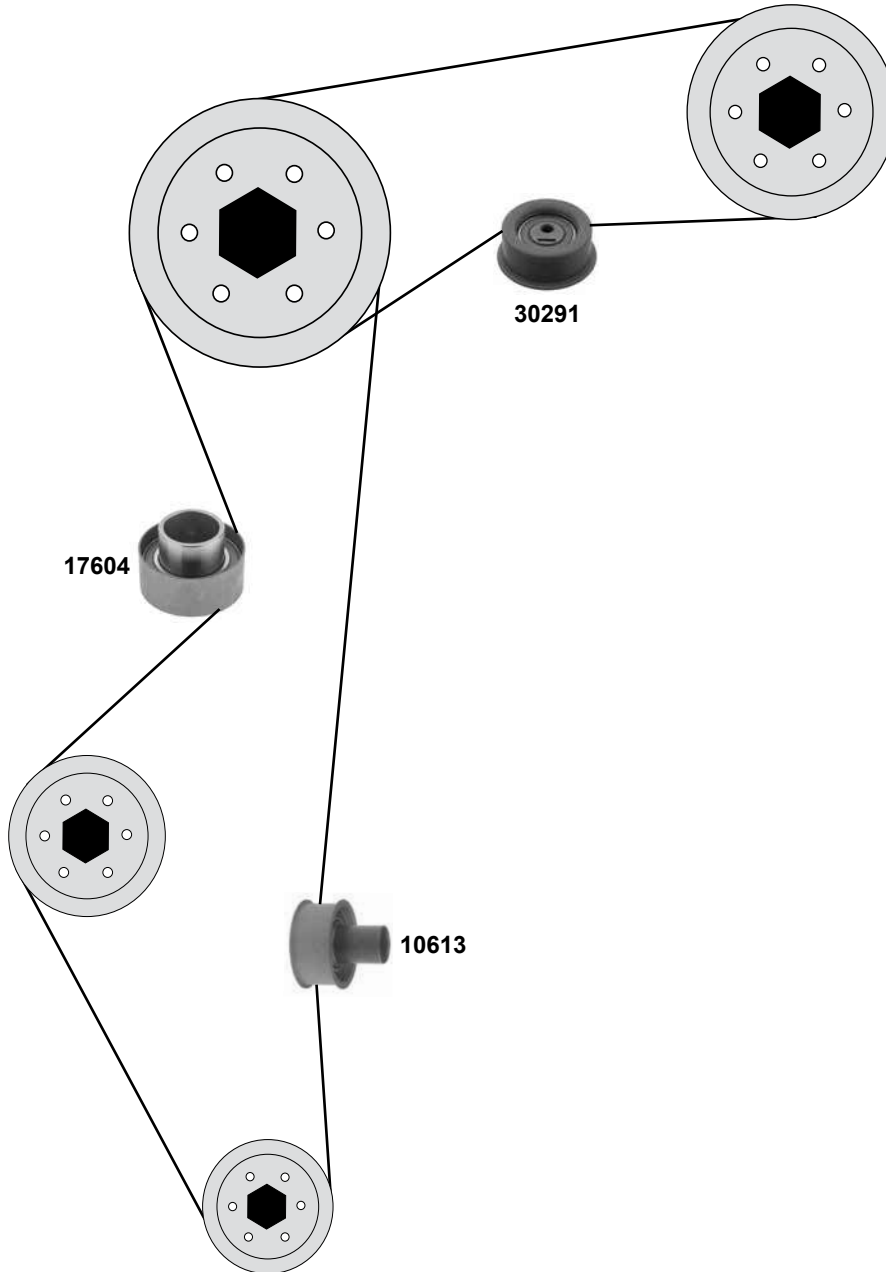

1,7 D

(CD17)

Ref. - No.

10613
17604
30291

13077-54A02
13070-16A03
13070-16A10

Umlenkrolle / deflection pulley
Spannrolle / tension roller
Spannrolle / tension roller

ØA 60 H 60,5
ØA 65 H 29 / 43
ØA 60 H26