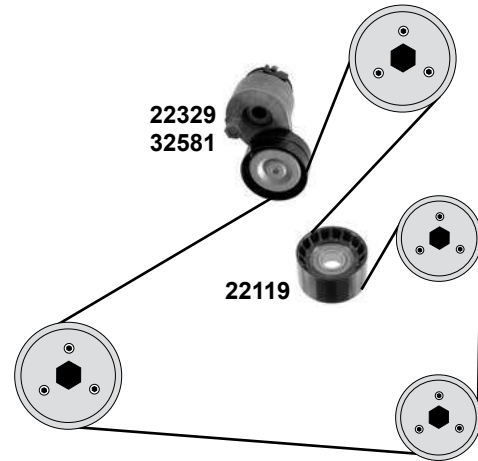

1,9 / 2.0 D

(F9Q)