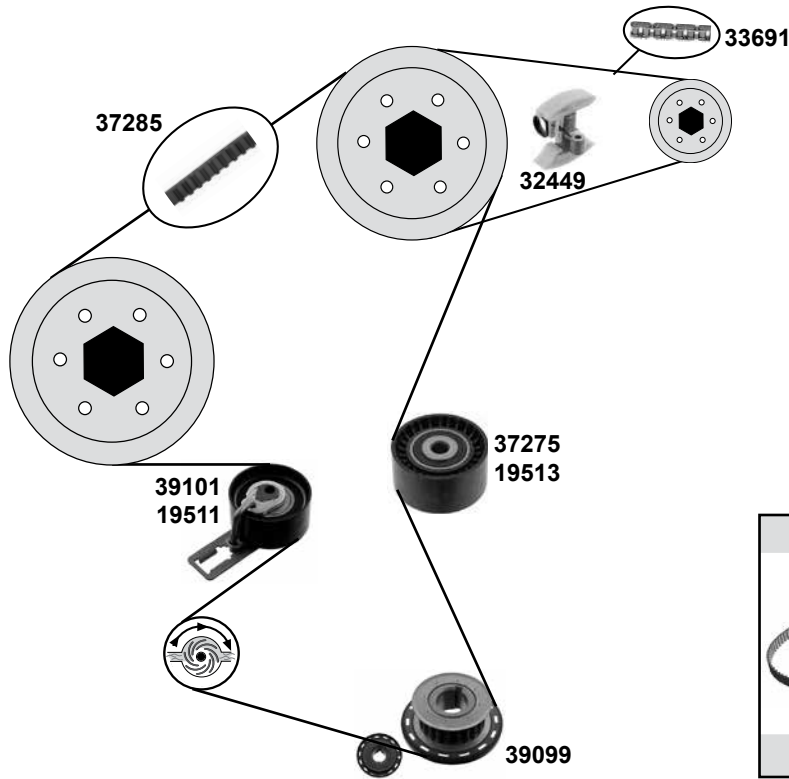

1,6 HDi

(DV6DU / DV6UC / DV6DU M / DV6UTED4)

	(1) (mot.) DV6DU / DV6UC	(3) (mot.) DV6UTED4
	(2) (mot.) DV6UC / DV6DU M	(4) (mot.) DV6UC
	(5) (mot.) DV6DU M	

	Ref. - No.			
19511	0829.88	Spannrolle / tension roller	(3)	ØA 60 B29
19513	0830.48	Umlenkrolle / deflection roller	(3)	ØA60 B30
24369	0831.V4	Zahnriemensatz	(3)	T 137 B25
32449	0816.J1 SK	Kettenspanner / chain tensioner	(3)	
33691	0816.F6	Steuerkette / timing chain	(3) endlos/endless	
33692	0816.J1	Rep. Satz Steuerkette / rep. kit timing chain	(3)	
37275	0830.75	Umlenkrolle / deflection roller	(1)	ØA 61 B30
37285	0816.L0	Zahnriemen / timing belt	(2)	Z 141 B25,4
32820	5751.E6	Umlenkrolle / deflection roller	(ex.) DV6DU	ØA 60 B30
39099	0805.E5	Zahnrad / gear	(3) (4) →O12719	
39101	0829.F8	Spannrolle / tension roller	(2)	ØA 60 B29
39203	16 087 474 80	Rep. Satz Zahnriemen / rep. kit timing belt	(2)	
39204	16 087 474 80 S1	Rep. Satz Zahnriemen / rep. kit timing belt	(5) (4) O 12720→	
39205	16 087 474 80 S2	Rep. Satz Zahnriemen / rep. kit timing belt	(4) →O 12719