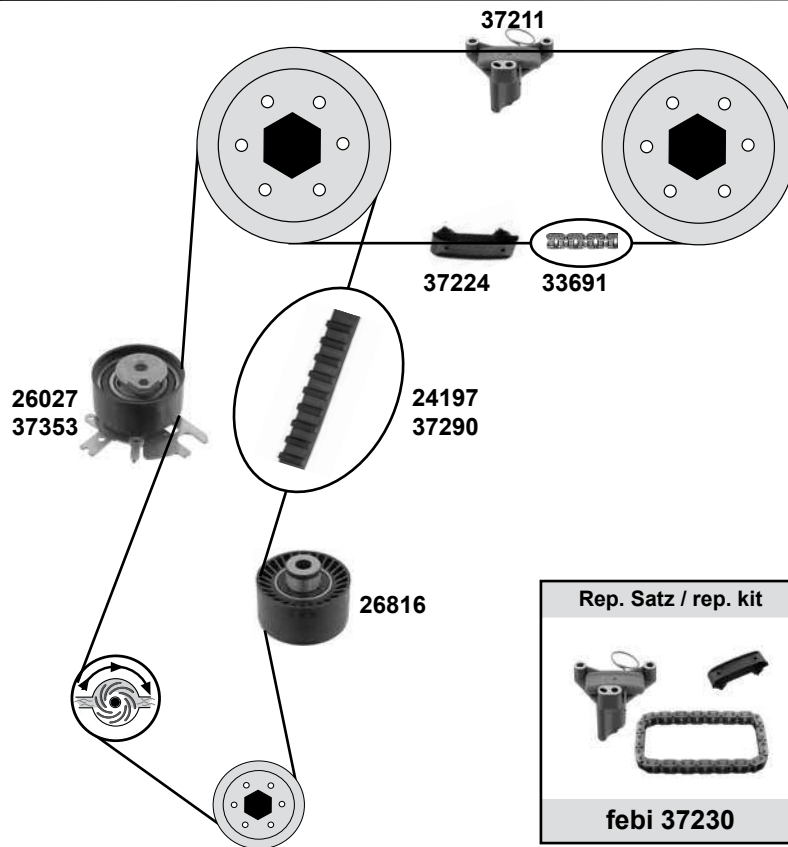

(1) 03/10 → / nur/only 163PS

(2) nur/only 115PS/130PS/143PS

(3) nur ohne Partikelfilter / only whitout particulate filter

(4) nur/only 115PS/136PS/140PS/150PS/163PS

Ref. - No.

Ref. - No.	Description	Notes	Dimensions
24197	Zahnriemen / timing belt	(2) (3)	Z 116 B25
26027	Spannrolle / tension roller	(2)	ØA 60 B29
26816	Umlenkrolle / deflection pulley		ØA 60,2 H30,2
26818	Rep. Satz Zahnriemen / rep. kit timing belt	(2) (3)	Z 116 B25
30128	Riemenspanner / belt tensioner	(ex.) 163 PS	ØA 65 B25,5
33691	Steuerkette simplex / timing chain simplex		G67HP-6 / 40E
37211	Kettenspanner / chain tensioner		
37224	Gleitschiene / sliding rail		
37230	Steuerkettensatz / timing chain kit		
37290	Zahnriemen	(3) (4)	Z 116 B25,4
37353	Spannrolle / timing belt	nur/only 163 PS	ØA 60 H29
37460	Rep. Satz Zahnriemen / rep. kit timing belt	(3) (4)	Z 116 B25,4
39390	Riemenspanner / belt tensioner	(1)