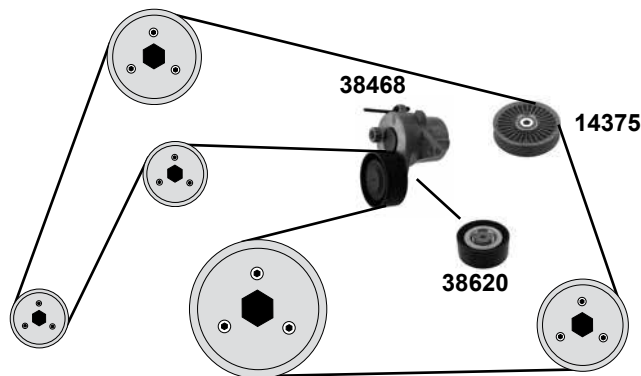

C 250/200 CDI / GLK Klasse

(OM 651.911,912,913,916)

(1) Nietverschluß / riveted link / bouchon de rivet / rivetti / cierre de roblón

(2) Ungültig für Eco Start-Stop Funktion / not valid for „Eco Start-Stop function“ / 7-Gang / 7-gear

Ref. - No.

Ref. - No.	Description	Notes	Dimensions
14375	Umlenkrolle / deflection pulley		
25408	Kettenspanner / chain tensioner		
25444	Steuerkette / timing chain	(1)	96 N
30257	Gleitschiene / sliding rail	→2012	
30258	Gleitschiene / sliding rail	→2012	
30323	Rep. Satz Steuerkette / rep. kit timing chain	→2012	
33826	Nockenwellenrad / camshaft timing gear	→2012	
33899	Steuerkette / timing chain	→2012	108 E
33901	Steuerkette / timing chain	→2012	96 E
36593	Rep. Satz Steuerkette / rep. kit timing chain	→2012	
38468	Riemenspanner / belt tensioner	(2)	ØA 65 B 26
38620	Spannrolle / tension roller		ØA 65 B 26