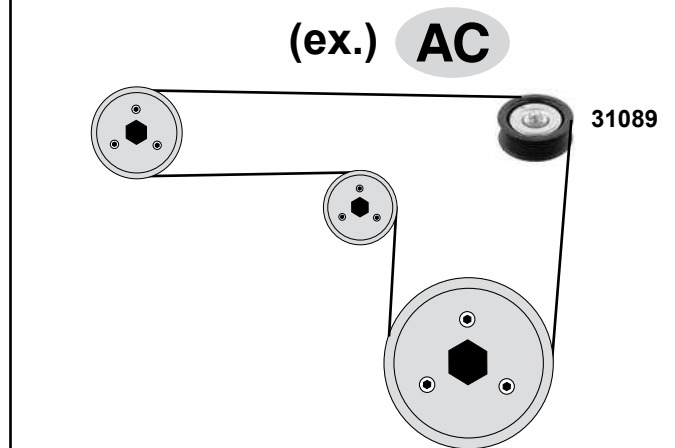

1,9 TD
(Z 1,9 DT / Z1,9 DTL / Z 1,9 DTH)

(1) (mot.) Z 1,9 DT	→ (ch.) 72172468 / 7G150345
(mot.) Z 1,9 DTL	→ (ch.) 72207929 / 7G150345
(mot.) Z 1,9 DTH	→ (ch.) 72212298 / 7G150345
(2) (mot.) Z 1,9 DT	(ch.) 72172469 / 7G150346 →
(mot.) Z 1,9 DTL	(ch.) 72207930 / 7G150346 →
(mot.) Z 1,9 DTH	(ch.) 72212299 / 7G150346 →

Ref. - No.

Ref. - No.	Description	Part No.	Dimensions
10298	Spannrolle / tension roller		ØA 64 B40
10984	Zahnriemen / timing belt	(mot.) Z 1,9 DT/DTL	Z 190 B24
23654	Umlenkrolle / deflection pulley	(mot.) Z 1,9 DT/DTL	ØA 53 ØI 10 B 31/29
23655	Rep. Satz Zahnriemen / rep. kit timing belt	(mot.) Z 1,9 DTH	Z 190 B24
28305	Rep. Satz Zahnriemen / rep. kit timing belt	(mot.) Z 1,9 DTH	Z 199 B24
28306	Zahnriemen / timing belt	(mot.) Z 1,9 DTH	Z 199 B24
29396	Umlenkrolle / deflection pulley	(1)	ØA 70 B26
30733	Riemenspanner / belt tensioner	(1)	ØA 65 B26
31089	Umlenkrolle / deflection pulley	(2)	ØA 65 B26
40898	Riemenspanner / belt tensioner		ØA 65 B26