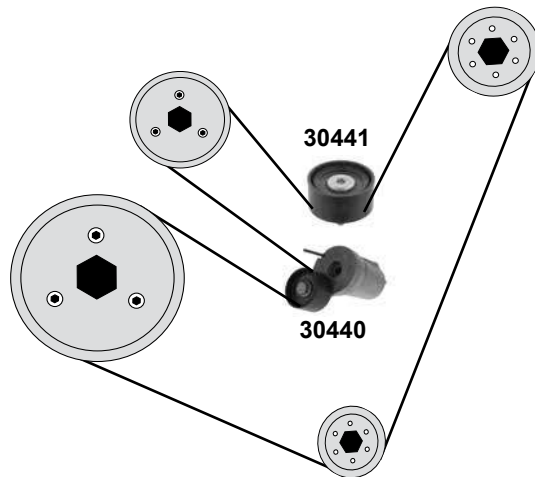

BMW

5 'er (F07 GT)

(09→13)

Car
Division

520d / 530 d/xd / 535d

(N47N / N57/N)

Ref. - No.				
28717	13 52 7 797 904	Kettenspanner / chain tensioner	N57	
28718	11 31 7 797 901	Kettenspanner / chain tensioner		
28720	11 31 8 510 014	Steuerkette / timing chain		86 E
30349	11 31 8 510 014 S1	Rep. Satz Steuerkette / rep. kit timing chain		86 E
30440	11 28 7 800 333	Riemenstpanner / belt tensioner	N57 AC	AØ 55 B29
30441	11 28 7 800 562	Umlenkrolle / deflection pulley	N57 AC	AØ 55 B28
36075	11 31 8 506 654	Steuerkette simplex / timing chain simplex	N57/N	72 E
36076	11 31 8 506 654 S1	Rep. Satz Steuerkette / rep. kit timing chain	N57/N	
39474	13 52 8 572 504	Steuerkette / timing chain	520D N47N→12/13	70 E
39475	13 52 8 572 504 S1	Rep. Satz Steuerkette / rep. kit timing chain	520D N47N→08/13