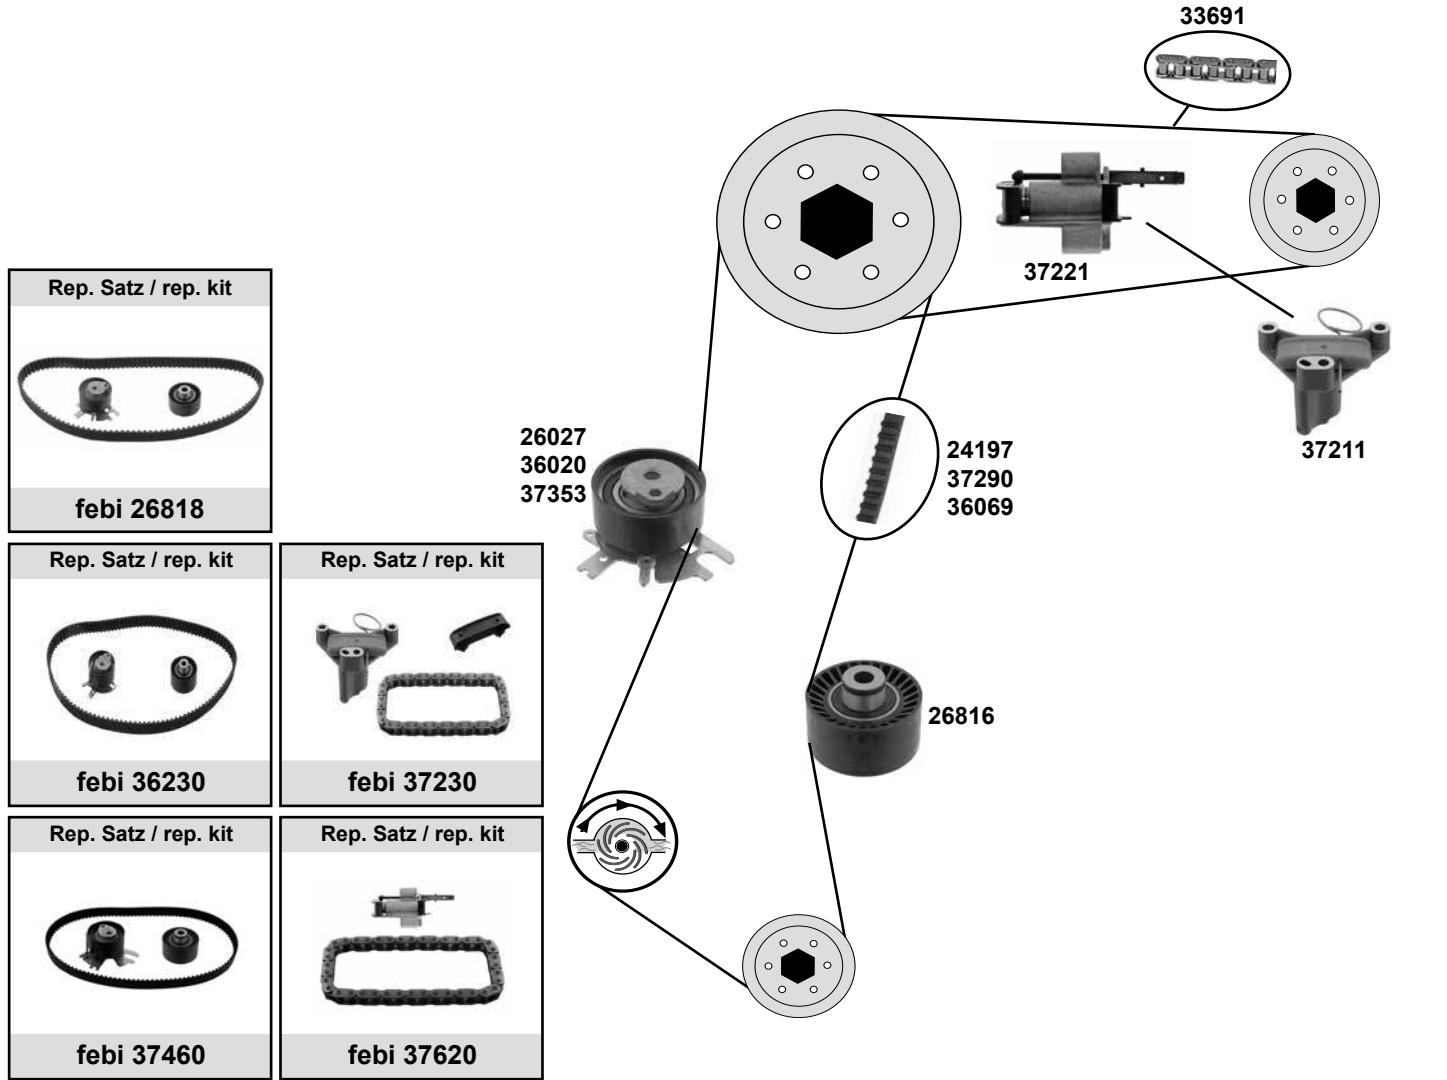

PEUGEOT 807 (02→)

Car
Division

2,0 HDi / 2,2 HDi

(DW10BTED4/DW10UTED4/DW10CB/DW10CTED4/DW12BTED4)

	(1) (mot.) DW10BTED4/DW10UTED4	(2) (mot.) DW10CB/DW10CTED4
	(3) (mot.) DW12BTED4	(4) mit / with PF = Partikelfilter / particle filter
	(5) (ex.) (mot.) DW10CB endlos / endless	(6) (ex.) (mot.) DW12BTED4

	Ref. - No.			
24197	0816.G3	Zahnriemen / timing belt	(mot.) 1,4 HDI	Z 116 B25
26027	0829.A4	Spannrolle / tension roller	(1)	ØA 60 B29
26816	0830.51	Umlenkrolle / deflection pulley	(1) (3)	ØA 60,2 H30,2
26818	0831.92	Rep. Satz Zahnriemen / rep. kit timing belt	(1)	Z 116 B25
33691	0816.F6	Steuerkette / timing chain	(5)	E 40
36020	0829.F5	Spannrolle / tension roller	(3) (4)	ØA 60 B29
36069	0816.J5	Zahnriemen / timing belt		Z 118
36230	0831.V5	Rep. Satz Zahnriemen / rep. kit timing belt	(3)	
37211	0849.22	Kettenspanner / chain tensioner	(6)	
37221	0849.30	Kettenspanner / chain tensioner	(3)	
37230	0849.23	Rep. Satz Steuerkette / rep. kit timing chain	(ex.) DW12BTED4	
37290	0816.K8	Zahnriemen / timing belt		
37353	0829.G6	Spannrolle / tension roller	(2)	ØA 60 B29
37460	0831.W1	Rep. Satz Zahnriemen / rep. kit timing belt	(2)	
37620	0816.F6 S1	Rep. Satz Steuerkette / rep. kit timing chain	(3)