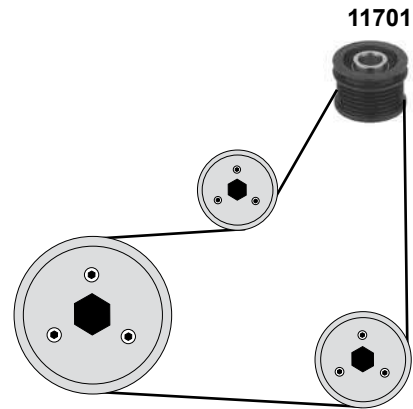

VOLKSWAGEN

Caddy 2 Pick-Up (9U)

(97→03)

Car
Division

1,9 D (AEF)

Caddy 3

(03 → 11)