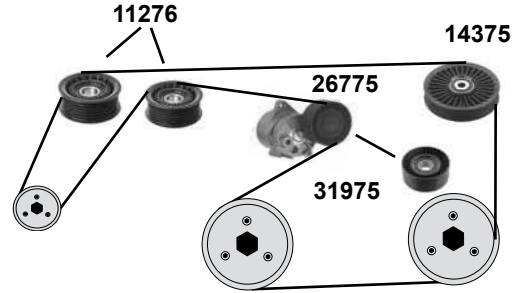

209 CDI→518 CDI

(OM 646.984-986,989,990)