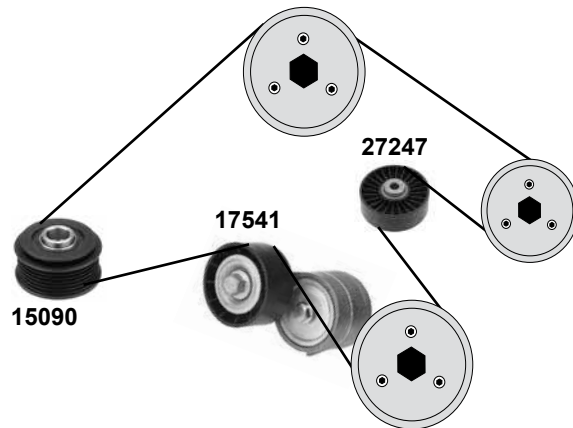

- (1) für Generator / for Alternator: 4654 4329 / 4655 4408
- (2) (mot.) 1,9 TD 55kW,74kW (mot.) 1,9 JTD 77kW,81kW (mot.) 2,4 TD 91kW
- (3) (mot.) 1,9 D 55kW,74kW,77kW,81kW (mot.) 2,4 TD 91kW
- (4) (mot.) 1,9 D 74kW,77kW,81kW / 99→

	Ref. - No.			
10298	55238027	Spannrolle / tension roller	(3)	ØA 65 H 30
10984	71731639	Zahnriemen / timing belt	(mot.) 1,9 74/77/81kW	Z190 B24
11021	46791187	Zahnriemen / timing belt	(mot.) 1,9 D	Z193 B24
14278	71731639 S1	Rep. Satz Zahnriemen / rep. kit timing belt	(mot.) 1,9 / 2,4 D	Z 190 B23,68
15090	9948225	Riemenscheibe Generator / belt pulley alternator	(1)	ØA 61
17541	46524692	Riemenspanner / belt tensioner	(mot.) 1,9 D	
23654	71771498	Umlenkrolle / deflection pulley	(2)	ØA 53 B29
23655	7171 9651 S1	Rep. Satz Zahnriemen / rep. kit timing belt	(4)	Z 190
27247	71771437	Umlenkrolle / deflection pulley	(mot.) 1,9 D	ØA 80 H 25