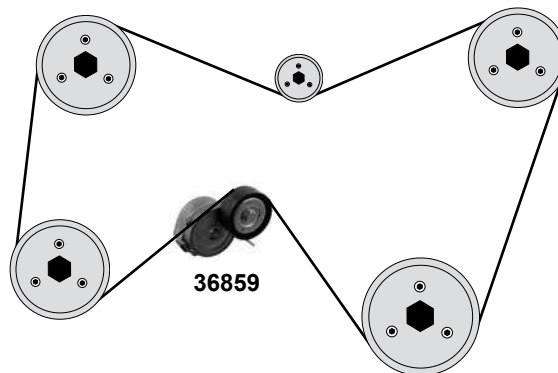

(1) 175PS / 03/08 → / 200PS / 11/10 →

	Ref. - No.			
26816	1 707 035	Umlenkrolle / deflection pulley		ØA 60,2 H30,2
33691	1 231 282	Steuerkette simplex / timing chain simplex	(1)	G67HP-6 / 40E
36020	1 538 439	Spannrolle / tension roller		ØA 60 H29
36069	1 451 510	Zahnriemen / timing belt		Z 118 B25,4
36230	1 451 510 S1	Rep. Satz Zahnriemen / rep. kit timing belt		
36859	1 477 061	Riemenspanner / belt tensioner	(1)	
37221	1 427 902	Kettenspanner / chain tensioner	(1)	
37620	1427 902 S1	Steuerkettensatz / timing chain kit	(1)