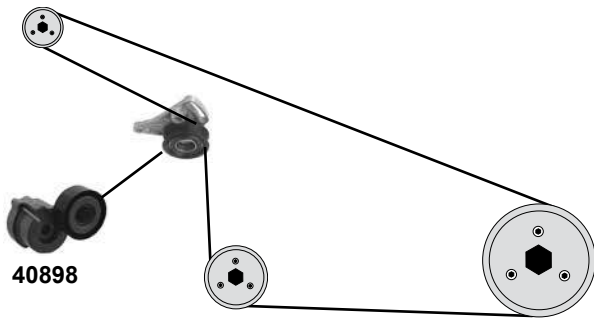

ALFA ROMEO Giulietta MY

(13→)

Car
Division

1,6 D (77kW)
2,0 D (100kW / 103kW / 110kW / 125kW)

(1) (mot.) 1,6 77kW (mot.) 2,0 JTDM 103kW,125kW

(2) (ex.) tropische Länder / (ex.) tropical Countries

(3) (mot.) 2,0 JTDM 103kW,125kW

Ref. - No.

10298	55238027	Spannrolle / tension roller		
28306	55183528	Zahnriemen / timing belt	(3) 13→	ØA 65 B30 Z26
29396	51758383	Umlenkrolle / deflection pulley	(1) →13	Z 199 B24
40898	51820520	Riemenspanner / belt tensioner	(1) (2) 13→	ØA 70 B26
				ØA 65 x 26