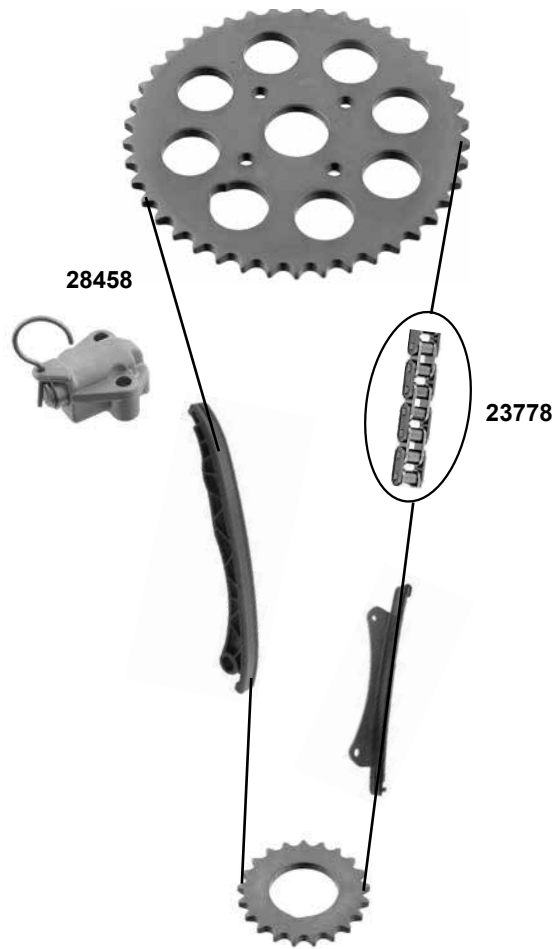

Ref. - No.

Ref. - No.	Description	Quantity	Part Number
10298	Spannrolle / tension roller	(2)	ØA 64 B40 Z26
10648	Umlenkrolle / deflection pulley	(4)	ØA 53
10984	Zahnriemen / timing belt	81 / 85 / 88 kW	Z 190 B24
15090	Riemenscheibe Generator / belt pulley alternator	(1)	ØA 61
23654	Umlenkrolle / deflection pulley	(3)	ØA 53 H 29
23655	Rep. Satz Zahnriemen / rep. kit timing belt	(5)	Z 190
27247	Umlenkrolle / deflection pulley		ØA 80 H 25