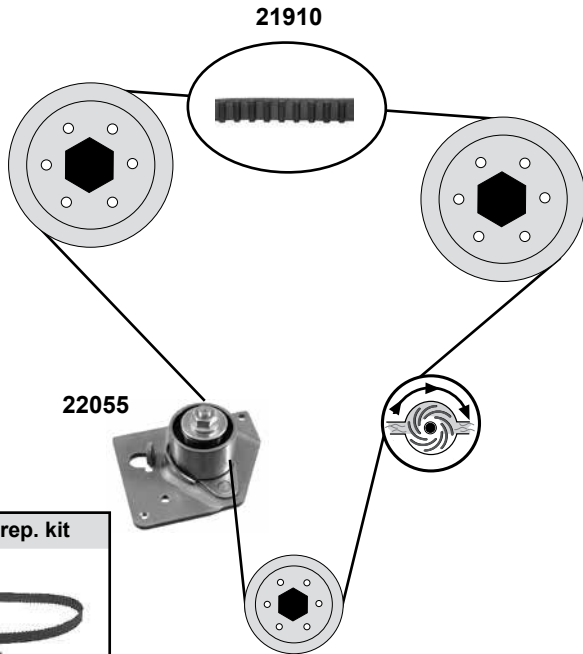

NISSAN Primastar (X83)

(01→)

Car
Division

1,9 D

(F9Q)