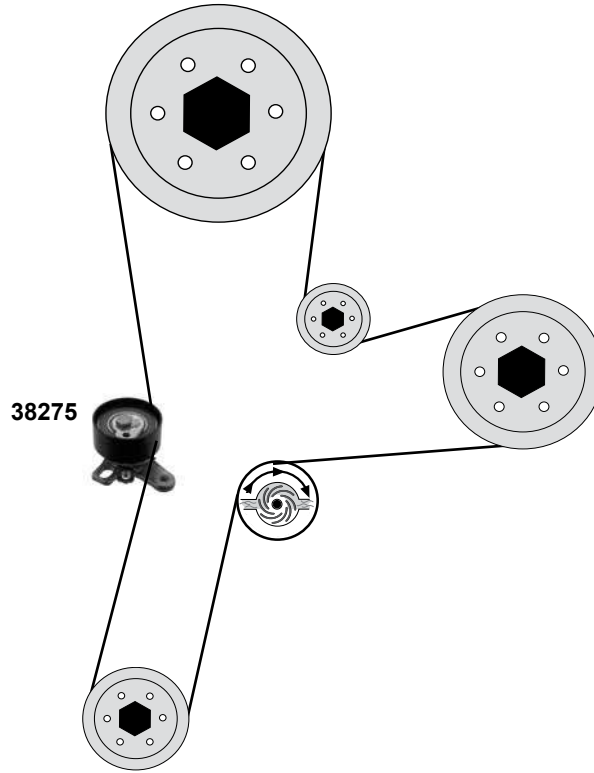

CHEVROLET Lacetti + Nubira + Optra (J200)

(06→12)

Car
Division

2,0
(LMN)

Ref. - No.

38260 96440417
38275 96941103

Spannrolle / tension roller
Spannrolle / tension roller

08→

ØA 60 B27