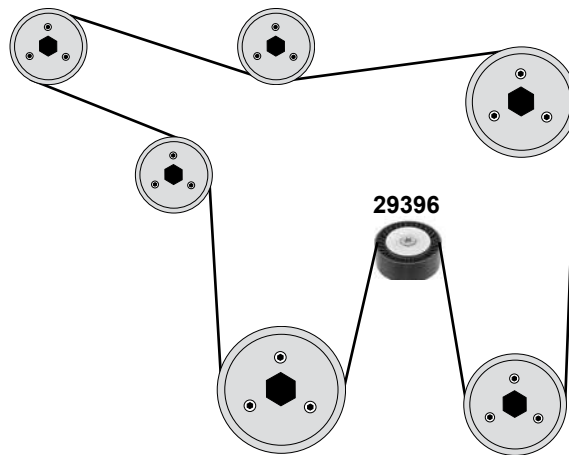

ALFA ROMEO GT (937) (03→10)

Car
Division

1,9 110kW / 125kW

- (1) → 10 (mot.) 1,9 JTD
- (2) → 10 (mot.) 1,9 JTD 110kW / 125 kW

Ref. - No.

Ref. - No.	Description	Quantity	Notes	Part No.
10298	Spannrolle / tension roller	(1)		ØA 65 B30 Z26
22392	Riemenspanner / belt tensioner	(1)		ØA 65 B29
23651	Rep. Satz Zahnriemen / rep. kit timing belt	(1)	(mot.) 1,9 16V	Z198 B24
23653	Zahnriemen / timing belt	(1)	(mot.) 1,9 16V	Z198 B24
23654	Umlenkrolle / deflection pulley	(1)		ØI 10 B29
27247	Umlenkrolle / deflection pulley	(1)	AC	ØA 80 B25
28305	Rep. Satz Zahnriemen / rep. kit timing belt	(2)		B24
28306	Zahnriemen / timing belt	(1)		Z199 B24

1,6 D (77kW)
2,0 D (100kW / 103kW / 110kW / 125kW)

(1) →13 / (mot.) 2,0 JTDM 103kW,125kW

(2) (mot.) 1,6 77kW (mot.) 2,0 JTDM 103kW,125kW

(3) (ex.) tropische Länder / (ex.) tropical Countries

Ref. - No.

Ref. - No.	Description	Notes	Dimensions
10298	Spannrolle / tension roller	→ 13	ØA 65 B30 Z26
23654	Umlenkrolle / deflection pulley	(2)	ØI 10 B 29
28306	Zahnriemen / timing belt	(1)	Z199 B24
29396	Umlenkrolle / deflection pulley	(2) →13	ØA 70 B26
40898	Riemenspanner / belt tensioner	(2) (3) →13	ØA 65 x 26