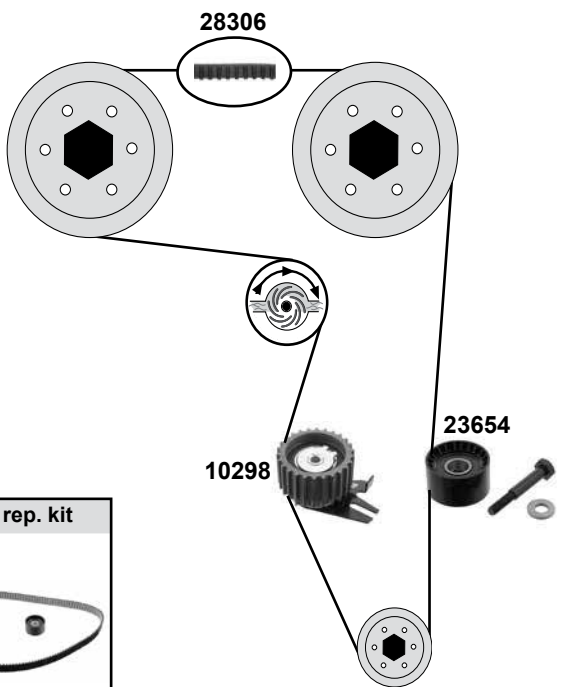

FIAT Doblo Nuovo (152 /263)

(09→)

Car Division 

1,3 D

1,6 D /2,0 D

	Ref. - No.			
10298	55238027	Spannrolle / tension roller		ØA 65 H 30
23654	71771498	Umlenkrolle / deflection pulley		ØA 53 B29
23778	55221385	Steuerkette / timing chain		120 E
28305	55183528 S1	Rep. Satz Zahnriemen / rep. kit timing belt	2,0 D Multijet	Z 199 B24
28306	55183528	Zahnriemen / timing belt	2,0 D Multijet	
28458	55197785	Kettenspanner / chain tensioner		
29396	51758383	Umlenkrolle / deflection pulley	AC	ØA70 B26
31622	55221385 S1	Rep. Satz Steuerkette / rep. kit timing chain		120 E