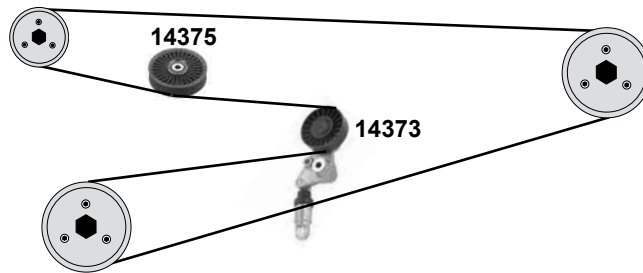

OPEL Astra G (98→04)

Car
Division

2,0 TD / 2,2 TD

(X 2,0 DTL / Y 2,0 DTL / Y 2,0 DTH / Y 2,2 DTR)

Ref. - No.

12979	5636 386	Kettenspanner / chain tensioner
12980	5636 387	Kettenspanner / chain tensioner
14373	1340 530	Riemenspanner / belt tensioner
14375	6340 551	Umlenkrolle / deflection pulley
17615	5636 352	Steuerkette / timing chain
17616	5636 353	Steuerkette / timing chain
25383	0615 010	Steuerkette einfach / timing chain simplex
30444	6606 025 SK	Rep. Satz Steuerkette / rep. kit timing chain
30449	5636 353 S1	Rep. Satz Steuerkette / rep. kit timing chain
40040	0615 006	Kettenspanner / chain tensioner

(mot.) Y2,2DTR

ØA 90 B24,4
ØA 109 B26,4
78 E
80 E
78 E
80 E
78 E