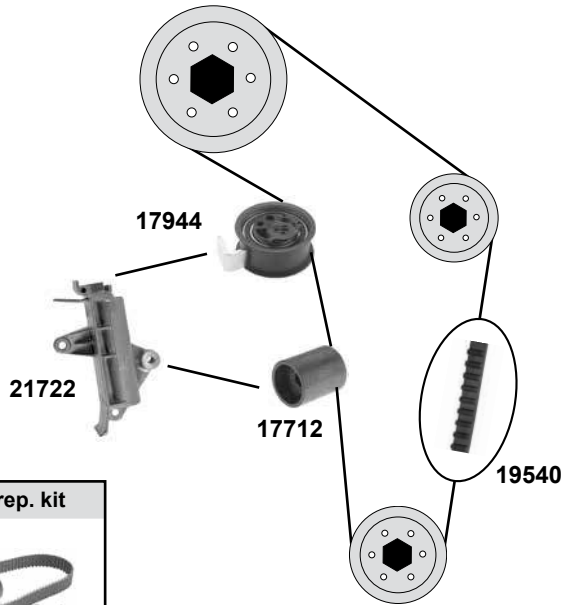

FORD Galaxy 00

(04/00→08/06)

Car
Division

1,9 TDI (Modell → 04/02)