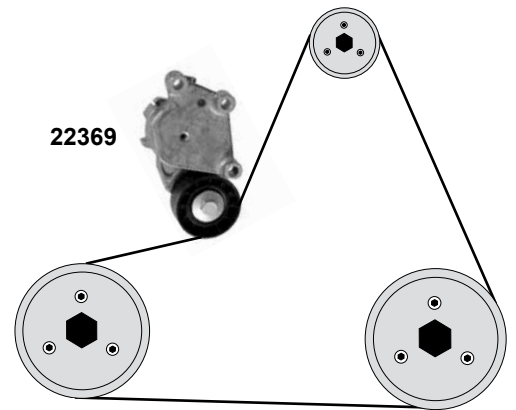

Ref. - No.

18976	1 113 180	Zahnriemen / timing belt		Z 91 B20
21972	1 215 978	Spannrolle / tension roller		ØA74 ØI 24
22369	1 690 293	Riemenspanner / belt tensioner	02/11 →	ØA73 B22
26117	1 201 255	Rep. Satz Zahnriemen / rep. kit timing belt		Z 91 B20
30797	1 149 503	Umlenkrolle / deflection pulley		ØA 76,5 B30
37275	1 725 441	Umlenkrolle / deflection pulley	01/11 →	ØA 61 H 30
37285	1 738 632	Zahnriemen / timing belt	01/11 →	Z 141 B25,4
39101	1 739 145	Spannrolle / tension roller	01/11 →	ØA 60 Ø I 29
39203	1 787 857	Rep. Satz Zahnriemen / rep. kit timing belt	01/11 →	Z 141 B25,4