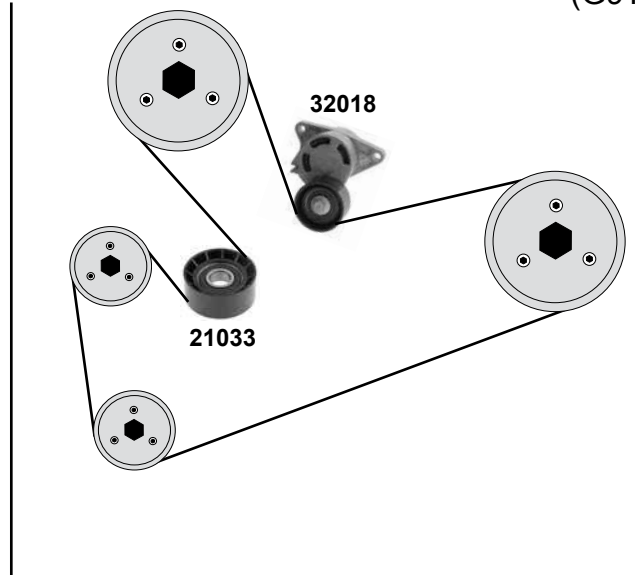

2,2 D
(G9T)

Clio 1
(85→98)
1,9 D
(F8Q)