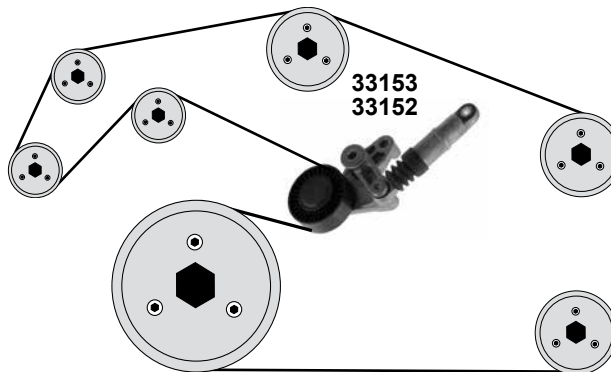

2,7 TDI / 3,0 TDi

(CCWA /CAMA/CAMB/CGKA/CGKB/CAPA/CCWB/CCLA BKN/ASB/BPP/BSG/CAPA)