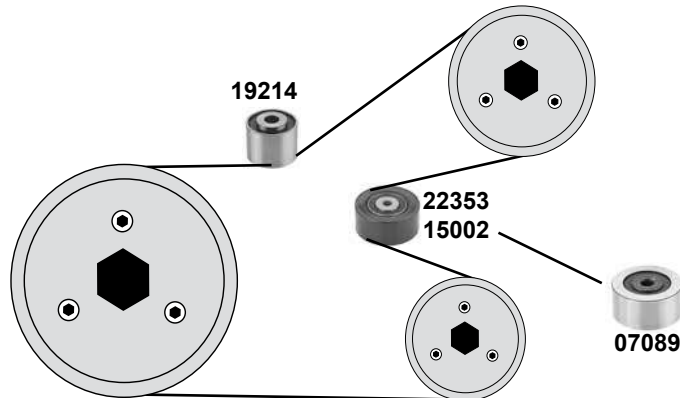

PEUGEOT Partner I+II

(96→08)

Car
Division

1,9 D
(DW8 / DW8B)

AC

- (1) Partner II → O 08399
- (2) (mot.) DW8 O 07910 - 11950 / (mot.) DW8B O 08729 - 11950

Ref. - No.

Ref. - No.	Description	Notes	Dimensions
05801	Spannrolle / tension roller	servo AC	ØA 70 ØI 10/16
07089	Spannrolle / tension roller	(ex.) AC	ØA 50 B26
09791	Spannrolle / tension roller	servo AC	ØA 60 B26,5
15002	Spannrolle / tension roller	(ex.) AC	ØA 50 B26
19072	Schwingungsdämpfer / vibration damper	servo AC	
19214	Umlenkrolle / deflection pulley	servo (1) (ex.) AC	ØA 37 B 27
22353	Umlenkrolle / deflection pulley	(1) servo (ex.) AC	
37270	Riemenspanner / belt tensioner	(2)	ØA 60 B25