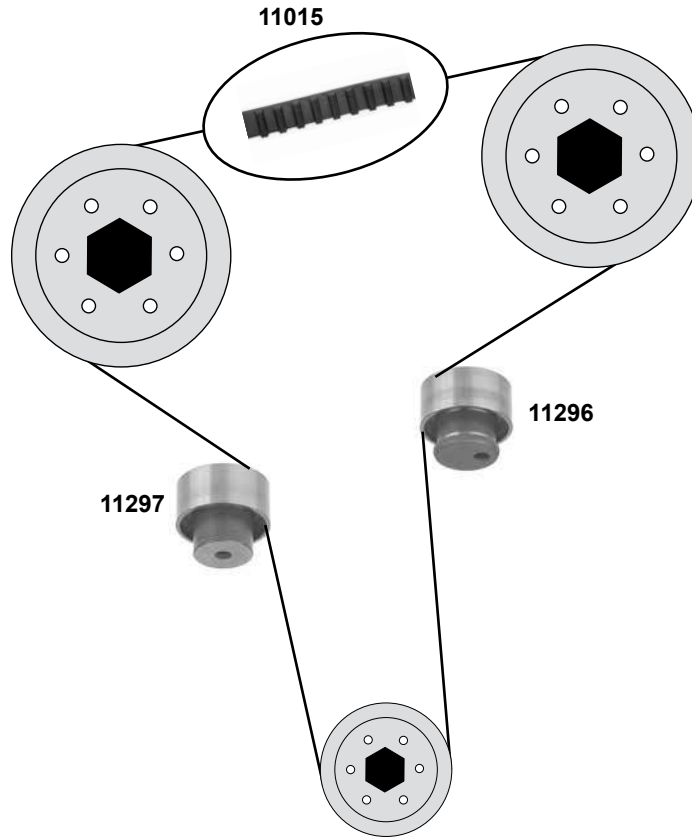

(1) Strada : 99 → 05 AC / 05 → (ex.) AC

Ref. - No.

11015 71771437
11294 46424716
11296 46740727
11297 46740726
36441 46439454

Zahnriemen / timing belt
Spannrolle / tension roller
Spannrolle / tension roller
Umlenkrolle / deflection pulley
Umlenkrolle / deflection pulley

(1)

Z 168 B22
ØA 80 H 24
ØA 61 H 33/51
ØA 61 H 30/51
ØA 80 B17