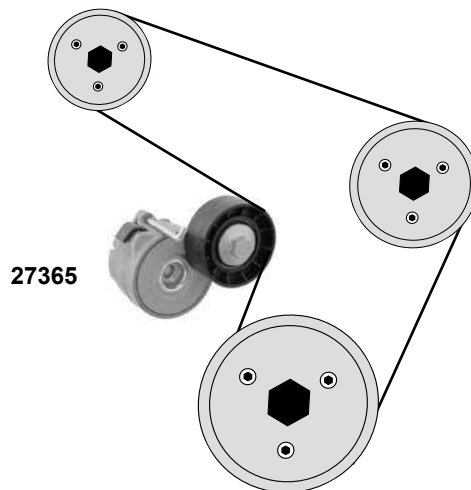

Ref. - No.

23778
27365
28458
31622

55221385
51821653
55197785
55221385 S1

Steuerkette / timing chain
Riemenspanner / belt tensioner
Kettenspanner / chain tensioner
Rep. Satz Steuerkette / rep. kit timing chain

120 E

120 E