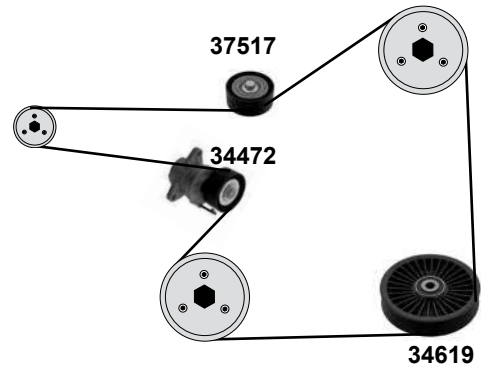

2,0 CDTI

(A 2,0 DTH/DTC/DT/DTL/DTJ/DTR)