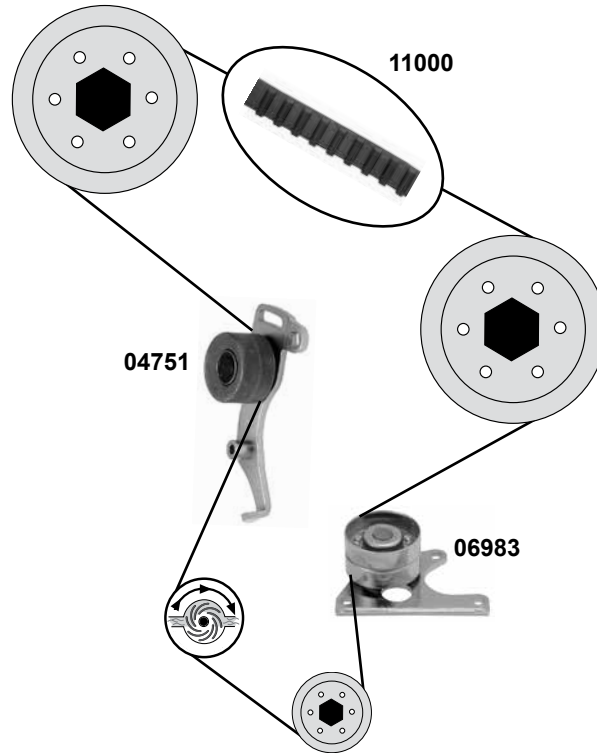

PEUGEOT 205

(83→96)

Car
Division

1,8 D / 1,9 D

(XUD7 / XUD7T / XUD9)

Modell: 01/94→

	Ref. - No.			
04723	6453.76	Spannrolle / tension roller		ØA 58 B22,5
04751	0829.33	Spannrolle / tension roller		ØA 60 B34
06983	0830.13	Umlenkrolle / deflection pulley		ØA 60 B34
11000	0816.98	Zahnriemen / timing belt		Z 136 B25,4
11222	0831.27	Rep. Satz Zahnriemen / rep. kit timing belt		Z 136 B25,51