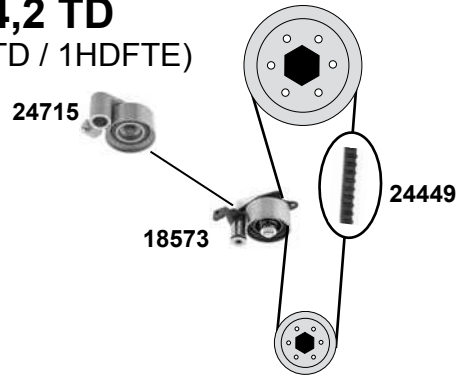

4,2 D / 4,2 TD (1HZ / 1HTD / 1HDFTE)

(1) 70 90 Prado J12 Prado	(mot.) 3L (mot.) 3L (mot.) 5L	12/95 → 04/96 04/96 → 09/02 09/02 →	(5) J7 J8	(mot.) HZ 90 (mot.) HZ,1HDT	→ 98 90 → 97
(2) J9 J12 J12 Prado	(mot.) 1KDFTV (mot.) 1KDFTV (mot.) 1KDFTV	08/00 → 09/02 09/02 → 08/06 →	(6) KZJ7 KZJ9	(mot.) 1KZT (mot.) 1KZTE	05/93 → 04/96 → 09/02
(3) J8 J10	(mot.) 1HDFTE (mot.) 1HDFTE	01/95 → 01/98 01/98 → 08/01	(7) 70(HZJ7) (HZJ70,75) 80(HDJ80) 100	(mot.) 1HZ (mot.) 1HZ (mot.) HDFT (mot.) HD/HZ	05/98 → 08/01 05/98 → 07/00 01/95 → 01/98 01/96 →
(4) J9 J12		96→ 03→			
(8) 70 (KZJ7#) 90 (KZJ9#) 90 (KDJ9#) 120 (KDJ12) 150 (KDJ15)	(mot.) 1KZT (mot.) 1KZTE (mot.) 1KZTE (mot.) 1KDFTV (mot.) 1KDFTV	05/93 → 04/96 04/96 → 09/02 04/96 → 09/02 09/02 → 08/09 →	90 Prado (KZJ9#) 120 Prado (KZJ120)	(mot.) 1KZTE (mot.) 1KZTE	04/96 → 09/02 09/02 →

Ref. - No.

10623	13503-54030	Umlenkrolle / deflection pulley	(1)	ØA 83 B35
14267	13505-54010	Spannrolle / tension roller	→ 90	ØA 60 B31,2
14273	13503-54020	Umlenkrolle / deflection pulley	→ 90	ØA 60 B30
18573	13505-17011	Spannrolle / tension roller	(5)	
18574	13505-67040	Spannrolle / tension roller	(4)	ØA 62 B38
23255	13505-54021	Spannrolle / tension roller	(1)	ØA 62 B35
24449	13568-19175	Zahnriemen / timing belt	(3)	Z 105 B25,4
24451	13568-69085	Zahnriemen / timing belt	(8)	Z 1202 B25
24630	13505-67050	Spannrolle / tension roller	(6)	ØA 62 H28,5
24715	13505-17020	Spannrolle / tension roller	(7)	ØA 62 H28,5
26812	13568-59106	Zahnriemen / timing belt	(1)	Z 129 B31
26813	13568-59106 S1	Rep.Satz Zahnriemen / rep.kit timing belt	(1)	Z 129 B31
26847	13568-39015	Zahnriemen / timing belt	(2)	Z 97 B25
32577	13540-67020	Riemenspanner / belt tensioner	(8)