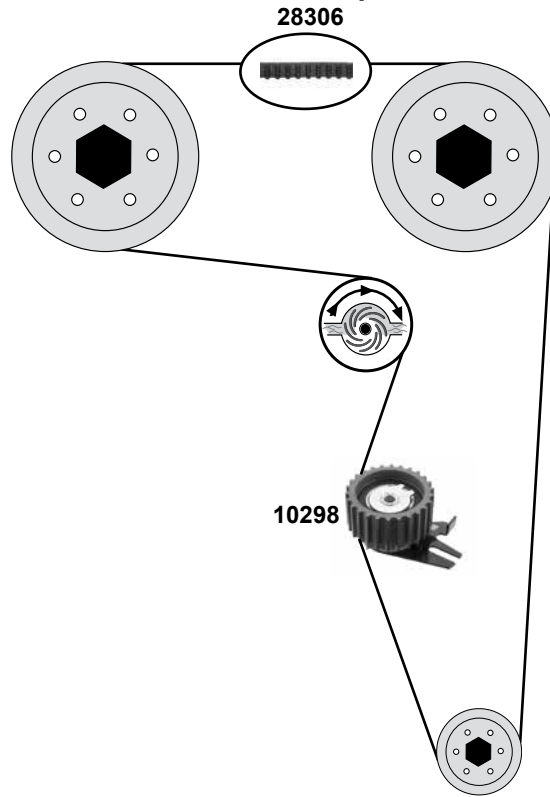

ALFA ROMEO Giulietta MY

(13→)

Car
Division

1,6 D (77kW)
2,0 D (100kW / 103kW / 110kW / 125kW)

(1) (mot.) 1,6 77kW (mot.) 2,0 JTDM 103kW,125kW

(2) (ex.) tropische Länder / (ex.) tropical Countries

(3) (mot.) 2,0 JTDM 103kW,125kW

Ref. - No.

10298	55238027	Spannrolle / tension roller		
28306	55183528	Zahnriemen / timing belt	(3) 13→	ØA 65 B30 Z26
29396	51758383	Umlenkrolle / deflection pulley	(1) →13	Z 199 B24
40898	51820520	Riemenspanner / belt tensioner	(1) (2) 13→	ØA 70 B26
				ØA 65 x 26