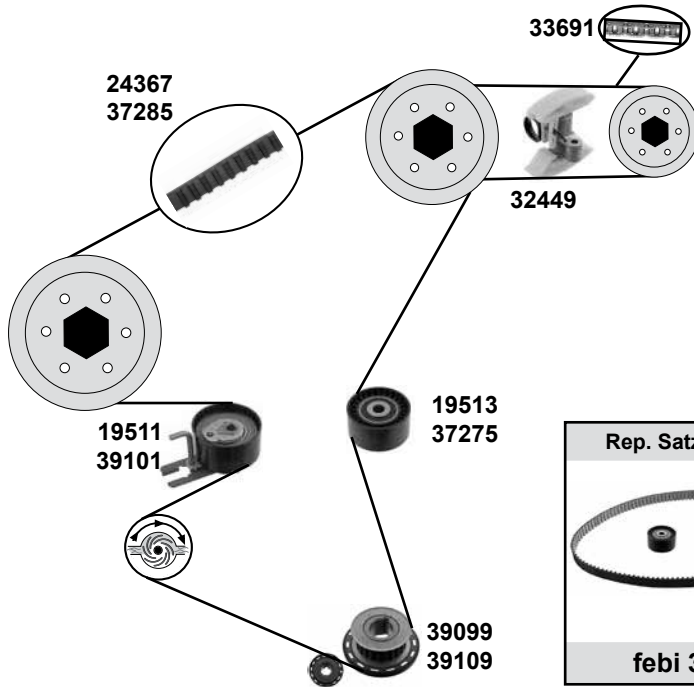

- (1) (mot.) DV4C (ex.) Start - Stopp
- (2) (ex.) (mot.) DV4C / + Start - Stopp

Ref. - No.

Ref. - No.	Description	Notes	Dimensions
22369	Riemenspanner / belt tensioner	(1)	ØA 65 B25,5
37275	Umlenkrolle / deflection pulley		ØA 60 B30
37285	Zahnriemen / timing belt	(ex.) (mot.) DV4C	
39100	Zahnriemen / timing belt	(mot.) DV4C	Z 139 B25,4
39101	Spannrolle / tension roller	(mot.) DV4C	ØA 60 B29
39109	Zahnrad / gear		
39200	Rep. Satz Zahnriemen / rep. kit timing belt	(mot.) DV4C	
39201	Rep. Satz Zahnriemen / rep. kit timing belt	(mot.) DV4C	
39203	Rep. Satz Zahnriemen / rep. kit timing belt	(ex.) (mot.) DV4C	
39204	Rep. Satz Zahnriemen / rep. kit timing belt	(ex.) (mot.) DV4C	
39400	Riemenspanner / belt tensioner	(2)	ØA 65 B25
39410	Riemenspanner / belt tensioner	(2)	ØA 65 B25