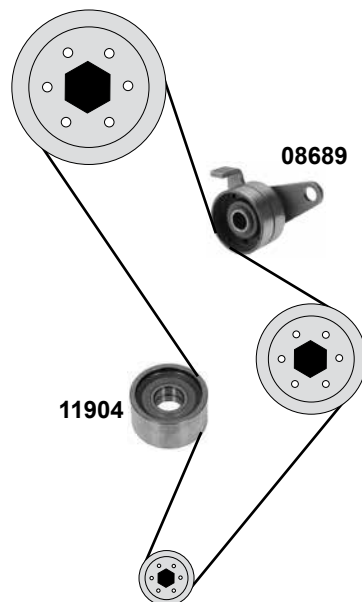

Ref. - No.

Part No.	Ref. - No.	Description	Dimensions
04195	4402 690	Umlenkrolle / deflection pulley	ØA 50 B31
04199	4401 609	Spannrolle / tension roller	ØA 50 B31
08689	4400 204	Spannrolle / tension roller	ØA 65 B34
11904	4403 144	Umlenkrolle / deflection pulley	ØA 67 B34
19931	4402 639	Umlenkrolle / deflection pulley	ØA 60,6 B32,5