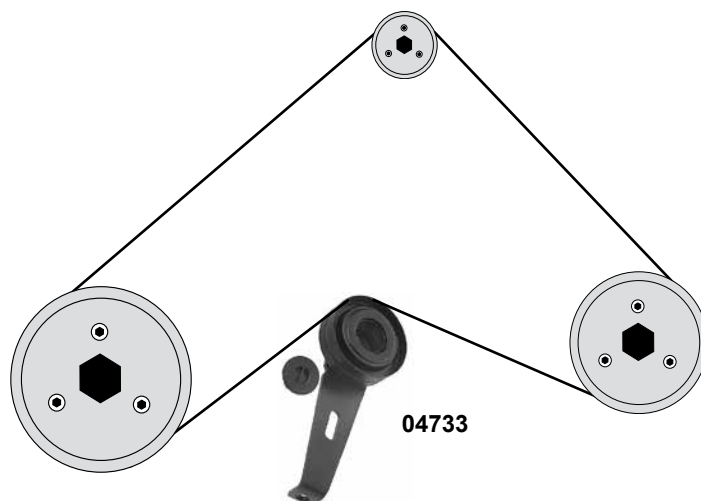

Ref. - No.

04733	5751.38	Spannrolle / tension roller	ØA 85 B26
04751	0829.33	Spannrolle / tension roller	ØA 60 B34
06983	0830.13	Umlenkrolle / deflection pulley	ØA 60 B34
11000	0816.98	Zahnriemen / timing belt	Z 136 B25,4
11222	0831.27	Rep. Satz Zahnriemen / rep. kit timing belt