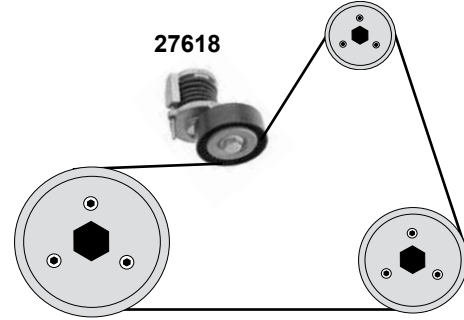

1,6 TDI (CAYC)