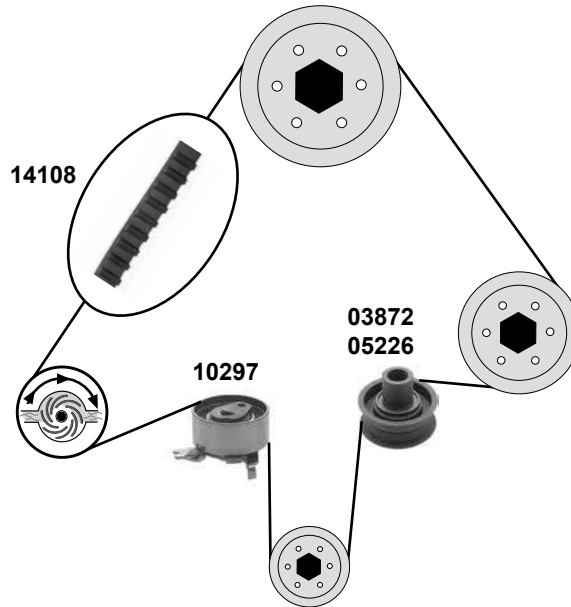

1,7 D
(1,7 DR / 1,7 DTL)

(mot.) 1,7 DR 14363651 →

	Ref. - No.			
03872	5636 424	Umlenkrolle / deflection pulley		27 x 52
05226	0636 422	Umlenkrolle / deflection pulley		27 x 71 x 58,5
10297	5636 738	Spannrolle / tension roller		26 x 59
11101	0636 563	Zahnriemen / timing belt		Z 146 B24
14108	5636 355	Zahnriemen / timing belt		Z 176 B24
14111	5636 355 S2	Rep. Satz Zahnriemen / rep. kit timing belt