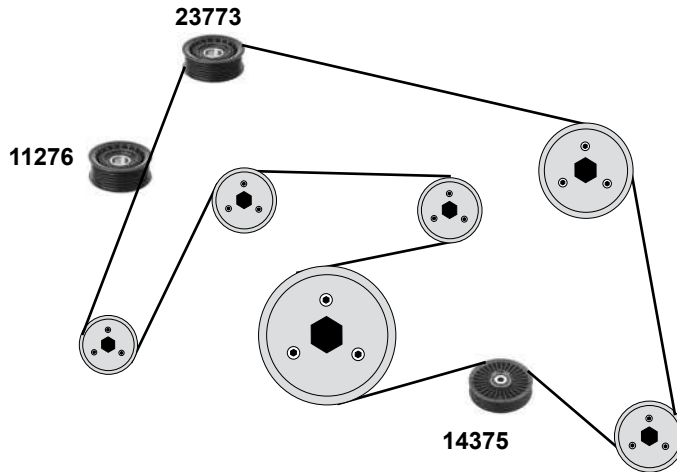

209 CDI→518 CDI

(OM 651.955,956,957)

(1) OM 646.984-986,989,990 SA 522672 03
OM 651.955,956,957

Ref. - No.

11276	272 202 09 19	Umlenkrolle / deflection pulley	(1)	ØA 64 B23
14375	611 234 02 93	Umlenkrolle / deflection pulley		
17773	640 050 01 11	Kettenspanner / chain tensioner		
23773	000 202 04 19	Umlenkrolle / deflection pulley		
25408	651 050 00 11	Kettenspannter / chain tensioner		
30300	640 050 01 11 S1	Rep. Satz Steuerkette / rep. kit timing chain		E 110
31975	611 202 00 19	Spannrolle / tension roller	OM 946.989,990	ØA 70 B27