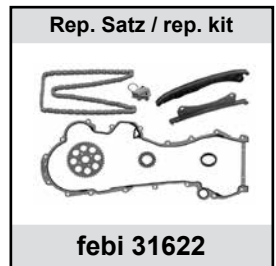

AC

(1) für Generator / for Alternator: 90A (02→)

Ref. - No.

23778	55221385	Steuerkette / timing chain		120 E
28458	55197785	Kettenspanner / chain tensioner	(1)	
30029	77362721	Riemenscheibe / belt pulley	(1)	ØA 59 ØI17 B38,1
31622	5522 1385 S1	Rep. Satz Steuerkette / rep. kit timing chain	(1)	120 E