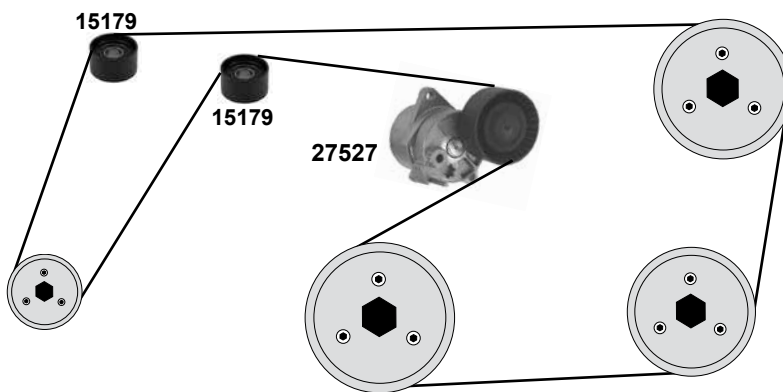

MERCEDES-BENZ CLS-Klasse (BM 218)

(11→)

Car
Division

CLS 350 (OM 642.853,854)

febi bilstein	Ref. - No.			
15179	642 200 10 70	Umlenkrolle / deflection pulley		ØA 54 B30 190 E
26750	642 050 03 11	Kettenspanner / chain tensioner		
27527	642 200 13 70	Riemenspanner / belt tensioner		
30279	642 050 09 16	Gleitschienensatz / timing-chain guides kit		
30321	642 050 03 11 S3	Rep. Satz Steuerkette / rep. kit timing chain		
33902	000 993 63 76 S1	Steuerkette / timing chain		
36419	642 050 09 16 S1	Rep. Satz Steuerkette / rep. kit timing chain