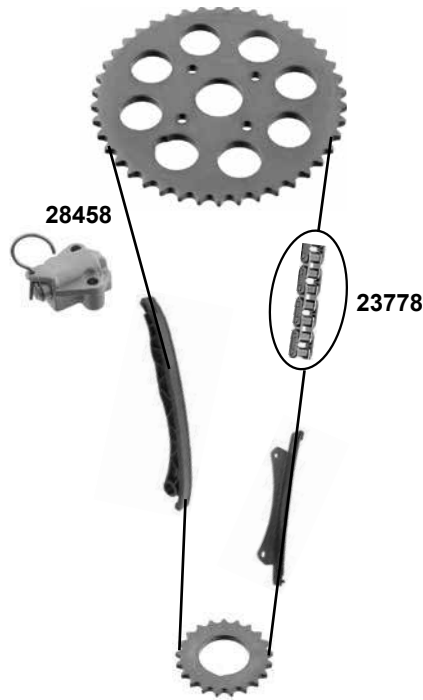

Ref. - No.

Ref. - No.	Description	Notes	Dimensions
10298	Spannrolle / tension roller		ØA 64 B40
10648	Umlenkrolle / deflection pulley	(1)	ØA 53
10984	Zahnriemen / timing belt	(2) →08	Z 190 B 24
23654	Umlenkrolle / deflection pulley	15/05/2003→	ØA 53 B23
23655	Rep. Satz Zahnriemen / rep. kit timing belt	(2) →08	
23778	Steuerkette / timing chain		120 E
28458	Kettenspanner / chain tensioner		
31622	Rep. Satz Steuerkette / rep. kit timing chain	(3)	120 E