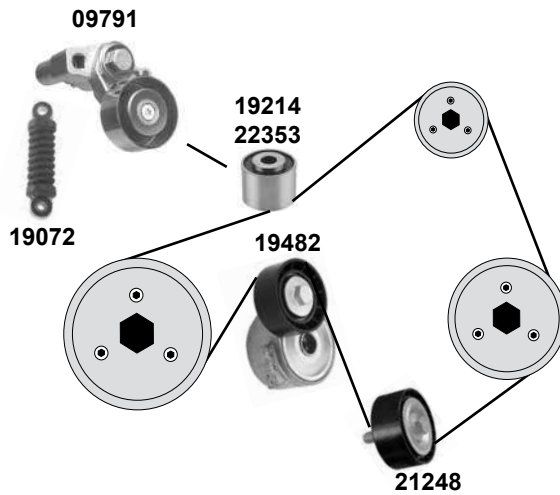

- (1) (ex.) variable servo
- (2) O 08375→
- (3) Limosine (mot.) DW8 ex. variable servo (ex.) AC → O 08374
  Break (mot.) DW8 ex. variable servo (ex.) AC → O 08374

Ref. - No.

Part No.	Ref. - No.	Description	Notes	Dimensions
05801	5751.29	Spannrolle / tension roller	servo AC	ØA 70 ØI 10/16
09791	5751.30	Riemenspanner / belt tensioner	servo AC	ØA 60 B 26,5
11348	5751.45	Spannrolle / tension roller	man.	ØA 85 B 26
17063	0829.59	Spannrolle / tension roller		ØA 60 ØI 13
17064	0830.63	Umlenkrolle / deflection pulley		ØA 60 ØI 10 B42,2
17761	0816.93	Zahnriemen / timing belt		Z 140 B 25,4
19072	5751.81	Schwingungsdämpfer / vibration damper	servo AC	
19214	5751.67	Umlenkrolle / deflection pulley	servo (1) (ex.) AC	ØA 37 B 27
19482	5751.74	Spannrolle / tension roller	servo AC (1) (2)	ØA 60
19615	0831.58	Rep. Satz Zahnriemen / rep. kit timing belt		
21248	5751.73	Umlenkrolle / deflection pulley	(1) (2) servo	ØA 60 B 25
22353	5751.91	Umlenkrolle / deflection pulley	(3)	ØA 60 B 26,5