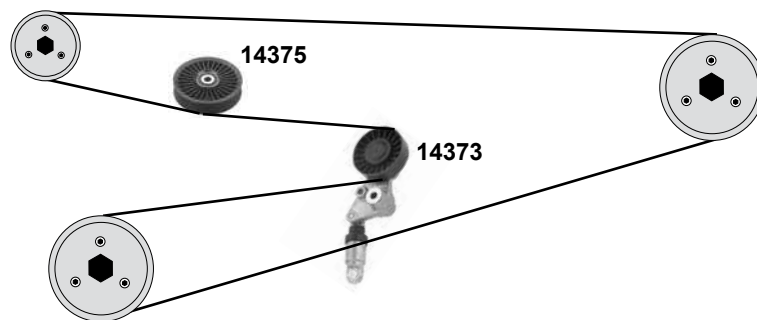

2,0 TD / 2,2 TD

(X 2,0 DTL / Y 2,0 DTL / Y 2,0 DTH / Y 2,2 DTR)

	Ref. - No.			
12979	24418171	Kettenspanner / chain tensioner		
12980	24418172	Kettenspanner / chain tensioner		
14373	09180809	Riemenspanner / belt tensioner		
14375	55350960	Umlenkrolle / deflection pulley		ØA 90 B24,4 ØA 109 B26,4
17615	90529247	Steuerkette / timing chain		78 E
17616	90529248	Steuerkette / timing chain		80 E
25383	09128999	Steuerkette einfach / timing chain simplex		78 E
30444	90529247 S1	Rep. Satz Steuerkette / rep. kit timing chain		
30449	90529248 S1	Rep. Satz Steuerkette / rep. kit timing chain		
40040	90573822	Kettenspanner / chain tensioner	(mot.) Y2,2DTR