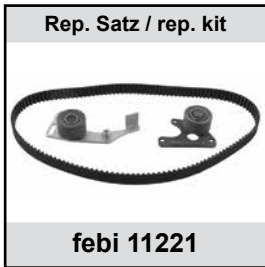

1,8 / 1,9 HDi (XUD7 / XUD9 / XU9TE)

	Ref. - No.			
04723	6453.76	Spannrolle / tension roller	AC	ØA 58 B22,5
04733	5751.38	Spannrolle / tension roller	AC oder/or servo	ØA 85 B26
04750	0830.02	Umlenkrolle / deflection pulley	Modell: → 01/94	ØA 60 B34
04751	0829.33	Spannrolle / tension roller	Modell: 01/94 →	ØA 60 B34
04926	0829.11	Spannrolle / tension roller	Modell: → 01/94	ØA 60 B34
05082	5751.24	Umlenkrolle / deflection roller	AC	ØA 60 B28
05801	5751.29	Umlenkrolle / deflection roller	AC	ØA 70 ØI 10/16
06983	0830.13	Umlenkrolle / deflection pulley	Modell: 01/94 →	ØA 60 B34
09791	5751.30	Riemenspanner / belt tensioner	AC + servo	ØA60 B26,5
11000	0816.98	Zahnriemen / timing belt		Z 136 B25,4
11221	0831.09	Rep. Satz Zahnriemen / rep. kit timing belt	Modell: → 01/94	Z 136 B25,4
11222	0831.27	Rep. Satz Zahnriemen / rep. kit timing belt	Modell: 01/94 →	Z 136 B25,51
19072	5751.81	Riemenspanner / belt tensioner	AC + servo