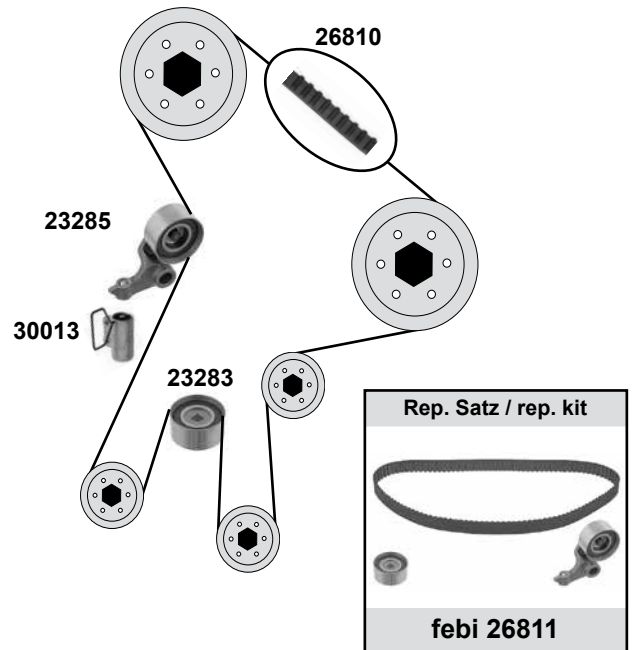

2,0 TD
(1CDFTV)

Corolla (ADE150) (1ADFTV) (11/06→03/09)
Corolla Verso (AUR10) (2ADFHV) (11/06→03/09)