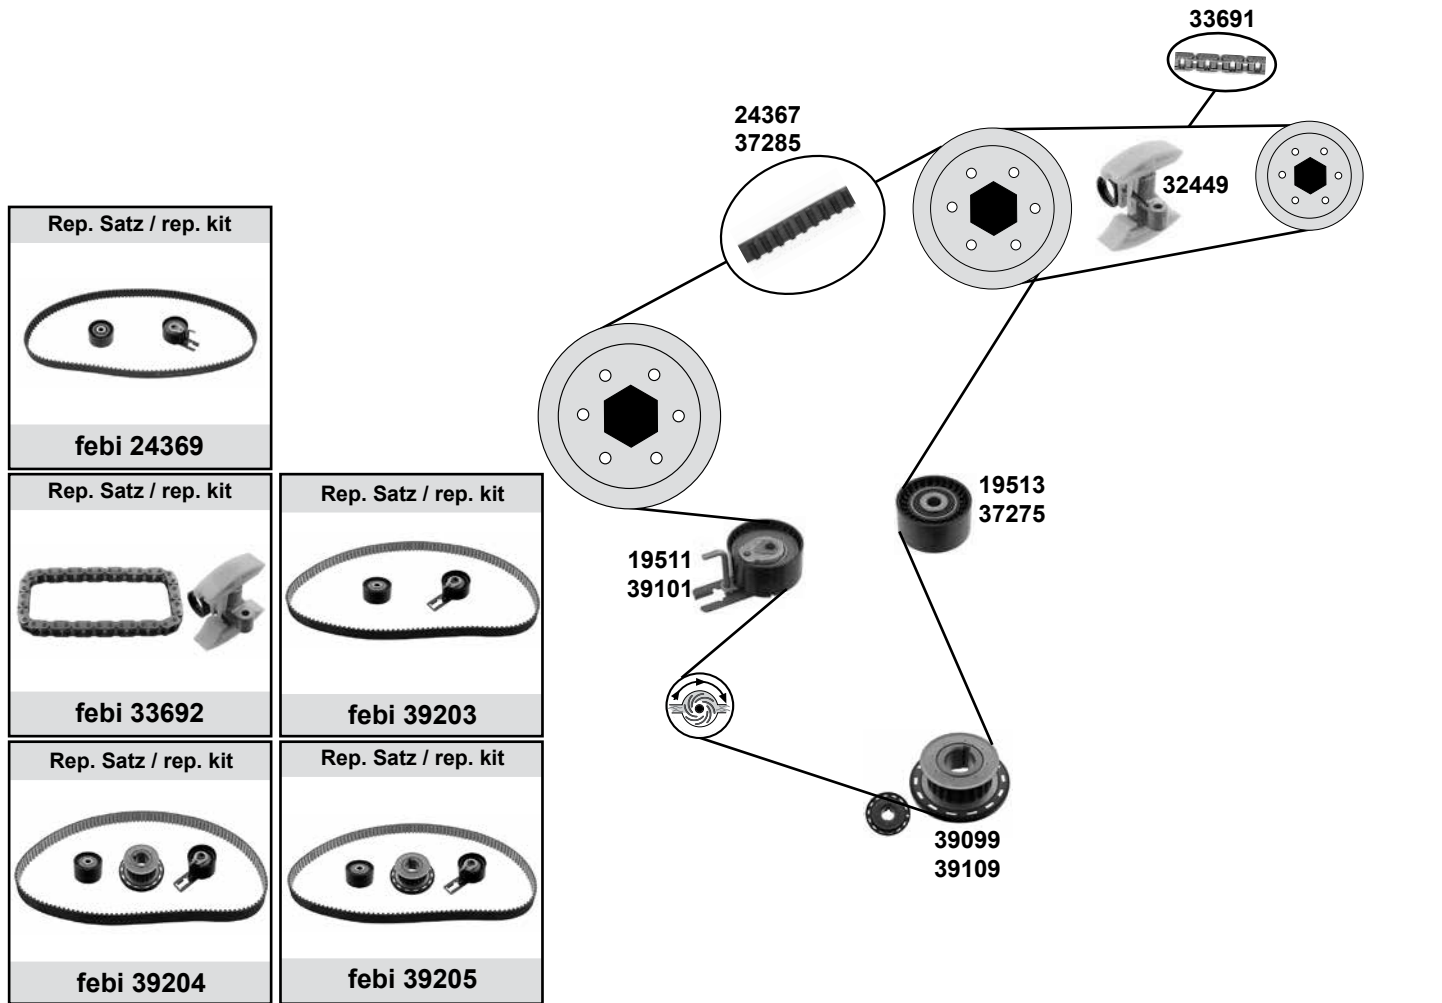

PEUGEOT Partner III

(08→)

Car
Division

1,6 HDi

(DV6AUTED4/DV6BUTED4/DV6TED4BU/DV6ETED M/DV6ETED4/DV6DTED/DV6DTED M/DV6C)

- (1) (mot.) DV6AUTED4 / DV6BUTED4 / DV6TED4BU
- (2) (mot.) DV6ETED M / DV6ETED4 / DV6DTED / DV6DTED M / DV6C
- (3) (mot.) DV6DTED / DV6ETED4 / DV6DTED M / DV6ETED M
- (4) (mot.) DV6C/DV6ETED4/DV6DTED/DV6ETED
- (5) (mot.) DV6C

Ref. - No.

Ref. - No.	Description	Quantity	Notes
19511	Spannrolle / tension roller	(1)	ØA 60 B29
19513	Umlenkrolle / deflection pulley	(1)	ØA 60 B30
24367	Zahnriemen / timing belt	(1)	Z 137
24369	Rep. Satz Zahnriemen / rep. kit timing belt	(1)	
32449	Kettenspanner / chain tensioner	(1)	
33691	Steuerkette / timing chain	(1) endlos/endless	40 E
33692	Rep. Satz Steuerkette / rep. kit timing chain	(1)	40 E
37275	Umlenkrolle / deflection pulley	(4)	ØA 61 B30
37285	Zahnriemen / timing belt	(2)	Z 141 B25,4
39099	Zahnrad / gear	(1) / (3) →12719	
39101	Spannrolle / tension roller	(2)	ØA 60 B29
39109	Zahnrad / gear	(5) / (3) O12720→	
39203	Rep. Satz Zahnriemen / rep. kit timing belt	(2)	
39204	Rep. Satz Zahnriemen / rep. kit timing belt	(3) 12720→/ (5)	
39205	Rep. Satz Zahnriemen / rep. kit timing belt	(3) → O 12719