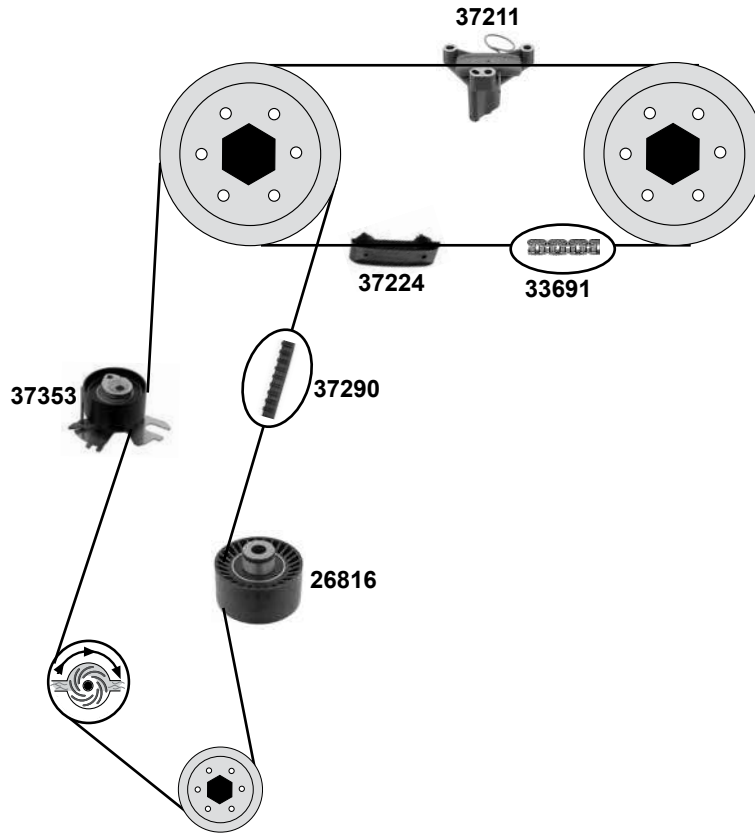

FORD Focus C-Max 11

(08/10→)

Car
Division

2,0 TDCi

(1) nur/only 163PS / 08/11 →

(2) nur ohne Partikelfilter / only whitout particulate filter

Ref. - No.

Ref. - No.	Description	Quantity	Dimensions
26816	Umlenkrolle / deflection pulley		ØA 60,2 H30,2
33691	Steuerkette simplex / timing chain simplex		G67HP-6 / 40E
37211	Kettenspanner / chain tensioner		
37224	Gleitschiene / sliding rail		
37230	Rep. Satz Steuerkette / rep. kit timing chain		
37290	Zahnriemen / timing belt	(2)	Z 116 B25,4
37353	Spannrolle / timing belt		ØA 60 H29
37460	Rep. Satz Zahnriemen / rep. kit timing belt	(2)	Z 116 B25,4
39390	Riemenspanner / belt tensioner	(1)