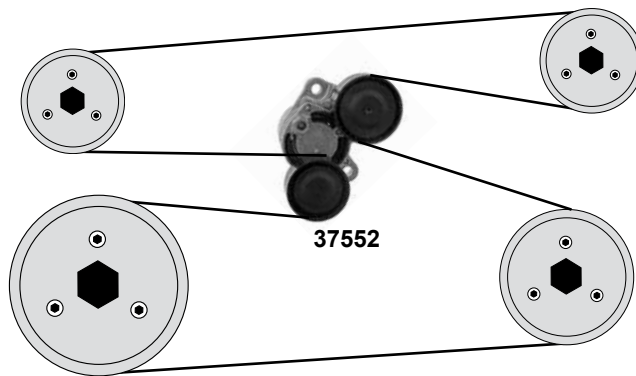

BMW
6 'er (F06 GC)
(13→)

Car
Division

640d/dx
(N57/N)

	Ref. - No.			
28718	11 31 7 797 901	Kettenspanner / chain tensioner		
28720	11 31 8 510 014	Steuerkette / timing chain		86 E
30349	11 31 8 510 014 S1	Rep. Satz Steuerkette / rep. kit timing chain		86 E
36075	11 31 8 506 654	Steuerkette simplex / timing chain simplex		72 E
36076	11 31 8 506 654 S1	Rep. Satz Steuerkette / rep. kit timing chain		72 E
37552	11 28 7 810 807	Riemenspanner / belt tensioner		ØA 65/60 B26