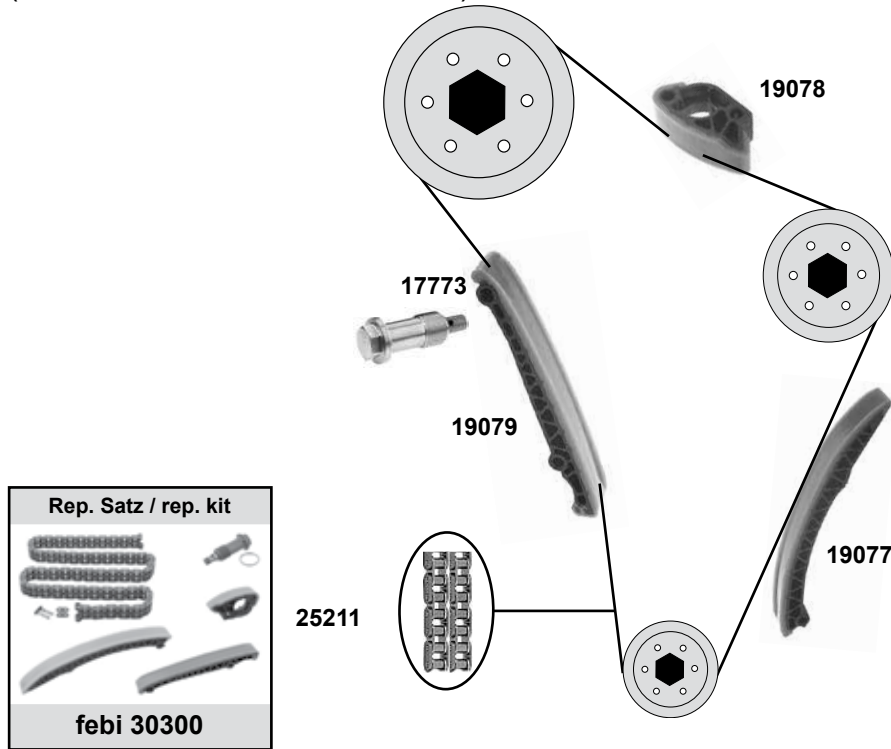

MERCEDES-BENZ CLK-Klasse (BM 209)

(02→)

Car
Division

CLK 220 CDI / 270 CDI

(OM 612.962,967 / OM 646.966)

- (1) Nietverschluß / riveted link / bouchon de rivet / rivetti / cierre de roblón
- (2) (mot.) OM 612.962 (mot.) OM 646.966 SA 5226672 03

Ref. - No.

Ref. - No.	Description	Notes	Dimensions
11276	Umlenkrolle / deflection pulley	(2)	ØA 64 B23
15155	Generatorfreilauf / alternator overrun pulley		
17773	Kettenspanner / chain tensioner		E 110 ØA 70 B27
19077	Gleitschiene / sliding rail		
19078	Gleitschiene / sliding rail		
19079	Gleitschiene / sliding rail		
25211	Steuerkette / timing chain	(1) (mot.) 646.966	
26775	Riemenspanner / belt tensioner	(mot.) 646.966	
27527	Riemenspanner / belt tensioner	(mot.) 646.966	
30300	Rep. Satz Steuerkette / rep. kit timing chain		
31975	Spannrolle / tension roller