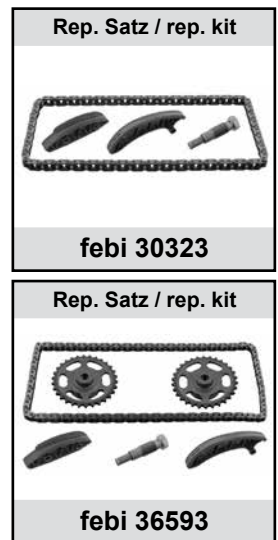

(1) Nietverschluß / riveted link / bouchon de rivet / rivetti / cierre de roblón

Ref. - No.

25408	651 050 07 00	Kettenspanner / chain tensioner	(1)	
25440	651 052 00 00	Nockenwellenrad / camshaft timing gear		
25444	000 993 62 76	Steuerkette / timing chain		
30159	607 200 00 70	Riemenspanner / belt tensioner		
30323	651 050 01 00 S1	Rep. Satz Steuerkette / rep. kit timing chain		
33901	000 993 62 76 S1	Steuerkette / timing chain		
36593	651 052 00 01 S1	Rep. Satz Steuerkette / rep. kit timing chain		
36438	607 050 01 00	Nockenwellenrad / camshaft timing gear		

ØA 92,5 Z30
96 N
ØA 65 B26
96 E