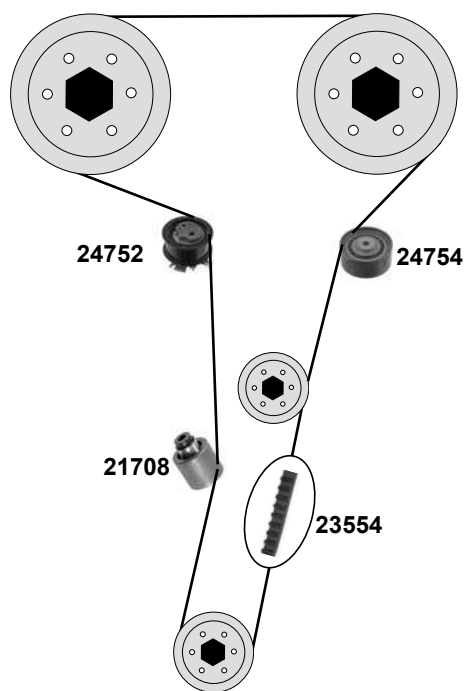

Ref. - No.

21708	MN980104	Umlenkrolle / deflection pulley
23554	MN980100	Zahnriemen / timing belt
24752	MN980101	Spannrolle / tension roller
24754	MN980107	Umlenkrolle / deflection pulley
24756	MN980100 S1	Rep. Satz Zahnriemen / rep.kit timing belt
27120	MD012587	Umlenkrolle / deflection pulley
27395	MR984778	Zahnriemen / timing belt

ØA 60 B38,5
Z 65