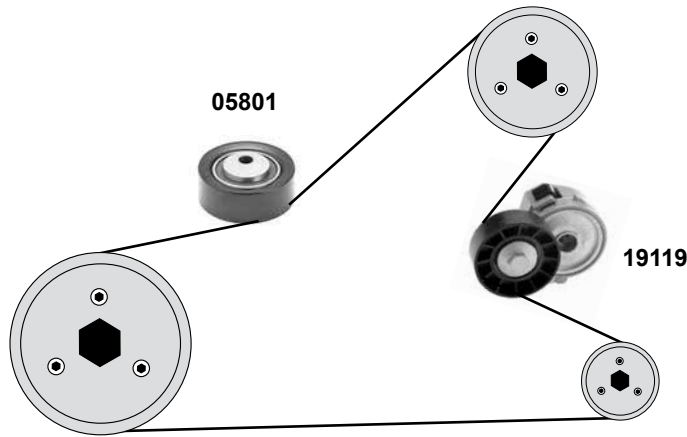

2,0 D / 2,2 D
(DW10TD / DW10ATED / DW10ATED4 / DW12TED4)