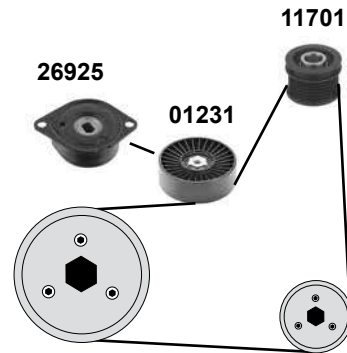

1,9 TDI

(1Z / AHU / AFN / AVG)

Ref. - No.

01231	028 145 278 E	Spannrolle / tension roller	ØA 78 ØI 8 B26
07078	028 109 244	Umlenkrolle / deflection pulley	ØA 28 ØI 8 B31,5
10294	028 109 243 F	Spannrolle / tension roller	ØA 67 ØI 8 B25
11701	028 903 119 AQ	Riemenscheibe Generator / belt pulley alternator	
17712	03L 109 244 C	Umlenkrolle / deflection pulley	ØA 28 B 34
19534	028 109 119 AA	Zahnriemen / timing belt	Z 137
21708	038 109 244 J	Umlenkrolle / deflection pulley	ØA 40 B 35
24754	038 109 244	Umlenkrolle / deflection pulley	
25170	028 105 263 D	Kurbelwellenzahnrad / crankshaft gear	Z 22
26925	028 903 315 R	Riemenspanner / tension roller	
27618	038 903 315 AH	Riemenspanner / belt tensioner	ØA 70 B24
30215	03L 109 243 E	Spannrolle / tension roller	ØA68,5ØI8,5B 35
34127	03L 109 119 F	Zahnriemen / timing belt	Z 160
34128	03L 198 119	Rep. Satz Zahnriemen / rep. kit timing belt	Z 160