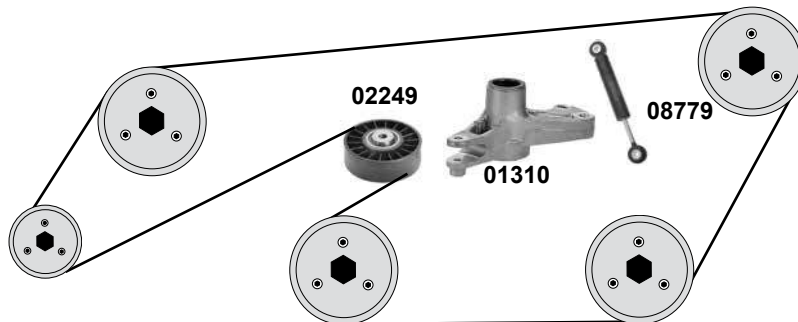

C 250 D / C 250 TD / C 250 Turbo

(OM 605.910,960)

(1) Nietverschluß / riveted link / bouchon de rivet / rivetti / cierre de roblón

Ref. - No.

01310	606 200 00 73	Hebel / lever	
01383	606 050 02 11	Kettenspanner / chain tensioner	
02249	601 200 09 70	Spannrolle / tension roller	
08779	604 200 02 14	Schwingungsdämpfer / vibration damper	
09238	003 997 56 94	Steuerkette / timing chain	(1)
10407	601 052 05 16	Gleitschiene / sliding rail	
14406	000 997 28 98	Kettenglied / chain link	
25033	606 052 00 03	Kurbelwellenzahnrad / crankshaft gear	Z 18
25304	606 050 02 16	Gleitschiene / sliding rail	
25306	606 052 01 16	Gleitschiene / sliding rail	
26070	606 200 00 73 S2	Rep.Satz Hebel / rep kit lever	
30301	606 050 02 11 S1	Rep. Satz Steuerkette / rep kit timing chain