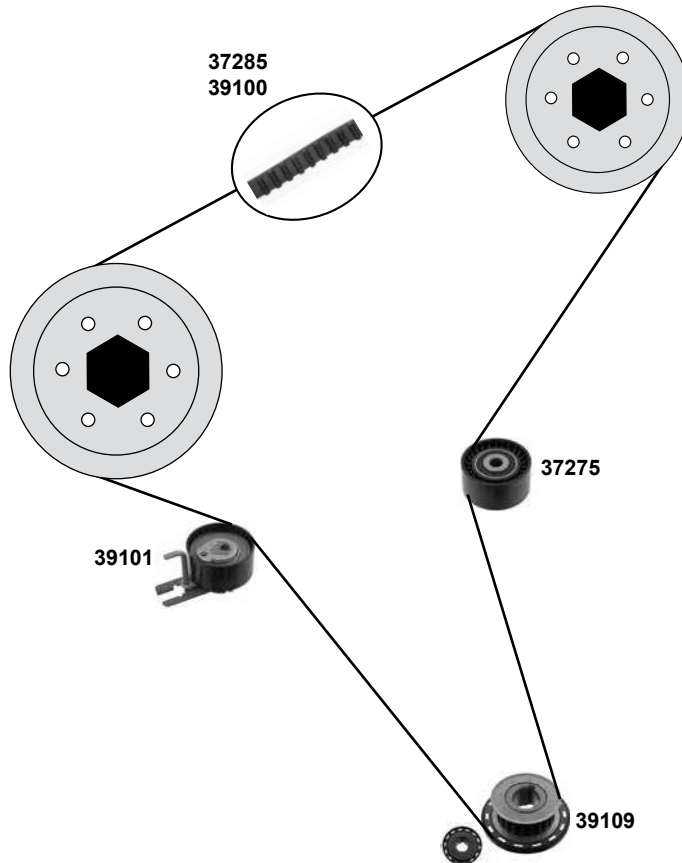

- (1) (mot.) DV4C (ex.) Start - Stopp
- (2) (ex.) (mot.) DV4C / + Start - Stopp

Ref. - No.

Ref. - No.	Description	Notes	Dimensions
22369	Riemenspanner / belt tensioner	(1)	ØA 65 B25,5
37275	Umlenkrolle / deflection pulley		ØA 60 B30
37285	Zahnriemen / timing belt	(ex.) (mot.) DV4C	
39100	Zahnriemen / timing belt	(mot.) DV4C	Z 139 B25,4
39101	Spannrolle / tension roller	(mot.) DV4C	ØA 60 B29
39109	Zahnrad / gear		
39200	Rep. Satz Zahnriemen / rep. kit timing belt	(mot.) DV4C	
39201	Rep. Satz Zahnriemen / rep. kit timing belt	(mot.) DV4C	
39203	Rep. Satz Zahnriemen / rep. kit timing belt	(ex.) (mot.) DV4C	
39204	Rep. Satz Zahnriemen / rep. kit timing belt	(ex.) (mot.) DV4C	
39400	Riemenspanner / belt tensioner	(2)	ØA 65 B25
39410	Riemenspanner / belt tensioner	(2)	ØA 65 B25