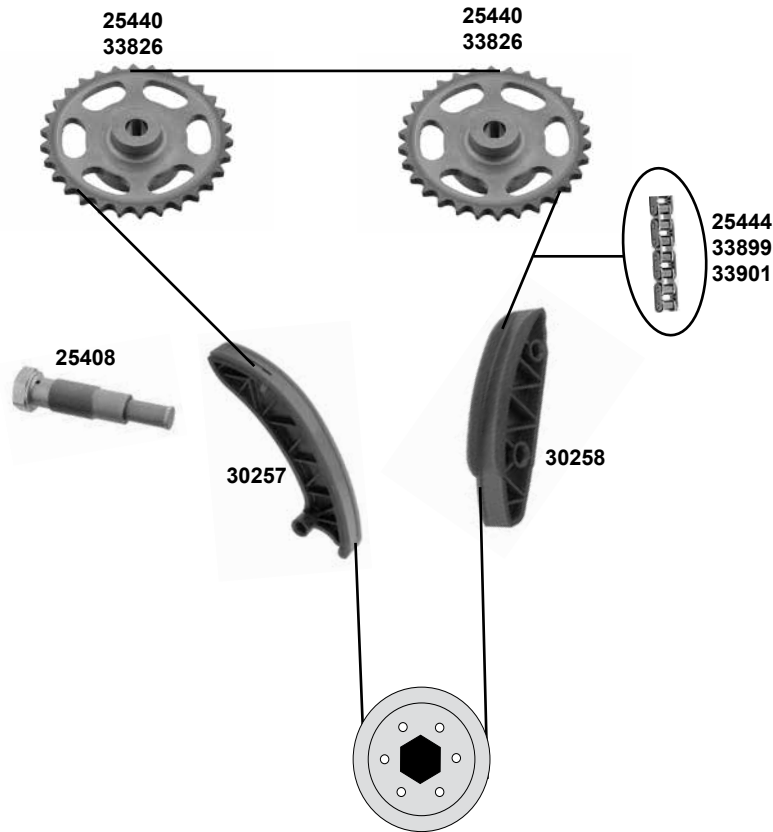

MERCEDES-BENZ ML/GL Klasse (BM 166)

(11→)

Car
Division

(OM 651.960)

(1) Nietverschluß / riveted link / bouchon de rivet / rivetti / cierre de roblón

Ref. - No.

Ref. - No.	Description	Notes	Dimensions
25408	Kettenspanner / chain tensioner		
25440	Nockenwellenrad / camshaft timing gear		
25444	Steuerkette / timing chain	(1)	96 N
30257	Gleitschiene / sliding rail	→2012	
30258	Gleitschiene / sliding rail	→2012	
30323	Rep. Satz Steuerkette / rep. kit timing chain	→2012	
33826	Nockenwellenrad / camshaft timing gear	→2012	
33899	Steuerkette / timing chain	→2012	108 E
33901	Steuerkette / timing chain	→2012	96 E
36593	Rep. Satz Steuerkette / rep. kit timing chain	→2012	
38468	Riemenspanner / belt tensioner		
38620	Spannrolle / tension roller		ØA 65 B 26