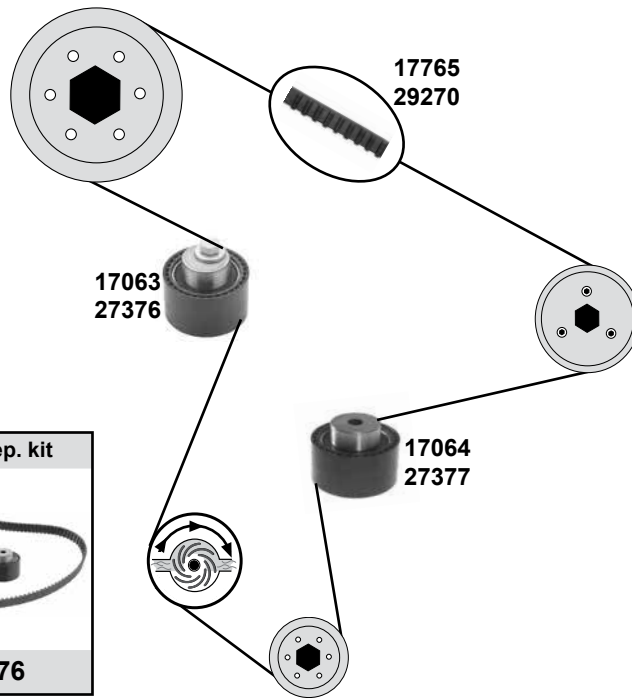

PEUGEOT Boxer II

(02→06)

Car
Division

2,0 / 2,2 HDi (DW10TD / DW12TED)

(1) (mot.) DW12TED 06.04.2004 →

(2) (mot.) DW12TED → 05.04.2004

Ref. - No.

Ref. - No.	Description	Notes	Dimensions
07089	Spannrolle / tension roller	(ex.) AC	ØA 50 B26
15002	Spannrolle / tension roller	(ex.) AC	ØA 50 B26
17063	Spannrolle / tension roller		ØA 60 ØI 13
17064	Umlenkrolle / deflection pulley		ØA 60 ØI 10
17765	Zahnriemen / timing belt	(mot.) DW10TD	Z 141 B25,4
19119	Riemenspanner / belt tensioner	(mot.) DW10TD	ØA 70 B25
19391	Umlenkrolle / deflection pulley		
19482	Spannrolle / tension roller		ØA 60
19623	Rep. Satz Zahnriemen / rep. kit timing belt	(mot.) DW10TD	
27376	Spannrolle / tension roller	(1)	ØA62 ØI13,3 B30
27377	Spannrolle / tension roller	(1)	ØA62 B 30
29270	Zahnriemen / timing belt		Z 143 B25,5
29271	Rep. Satz Zahnriemen / rep. kit timing belt	(1)	
30976	Rep. Satz Zahnriemen / rep. kit timing belt	(2)