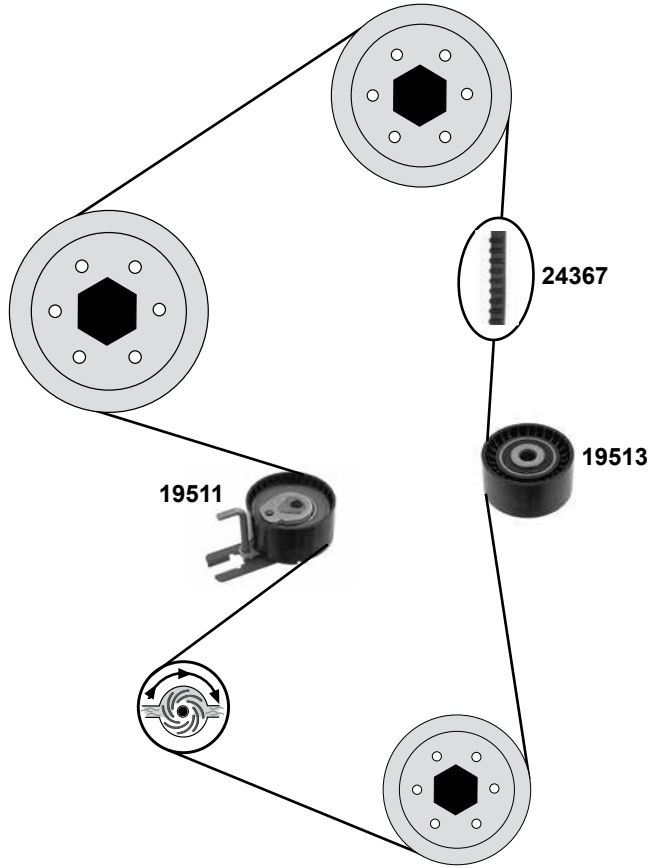

FIAT Scudo Nuovo (270)

(07→)

Car Division

1,6 D
(66kW)

	Ref. - No.			
19511	9400829889	Spannrolle / tension roller		ØA60
19513	9400830489	Umlenkrolle / deflection pulley		ØA60
24367	9467615780	Zahnriemen / timing belt		Z 137 B25
24369	9467615880	Rep. Satz Zahnriemen / rep. kit timing belt		Z 137 B25
34805	9654127380	Riemenspanner / belt tensioner		ØA 60 B25