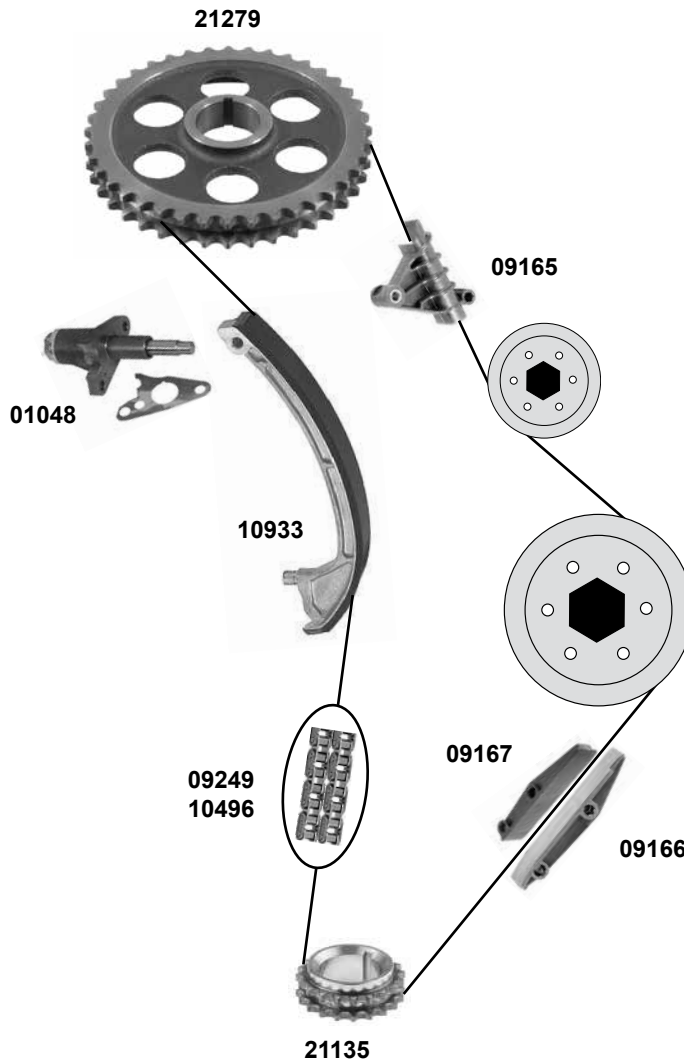

MERCEDES-BENZ

BM 115 (/ 8)

(68→77)

Car
Division

200 D / 220 D
(OM 615.912,913)

- (1) 913: (mot.) 325927 →
  (mot.) 008980 →
  912: (mot.) 383743 →
  (mot.) 041685 →

- (2) 913: (mot.) 099403 →
  (mot.) 002679 →
  (3) Nietverschluß / riveted link
  (4) Federverschluß / split link

	Ref. - No.			
01048	615 050 08 11	Kettenspanner / chain tensioner		
09165	615 050 14 16	Gleitschiene / sliding rail		
09166	615 052 10 16	Gleitschiene / sliding rail	(1)	
09167	615 052 11 16	Gleitschiene / sliding rail	(1)	
09249	003 997 62 94	Steuerkette / timing chain	(3)	D 557 / 136 N
10496	002 997 34 94	Steuerkette / timing chain	(4)	D 457 / 136 F
10933	615 050 09 16	Gleitschiene / sliding rail	(2)	
10934	615 050 09 16 S	Rep. Satz Gleitschiene / rep. kit sliding rail		
21135	615 052 02 03	Kurbelwellenrad / crankshaft gear		Z 20 Ø1 36
21279	121 052 03 01	Nockenwellenrad / camshaft gear