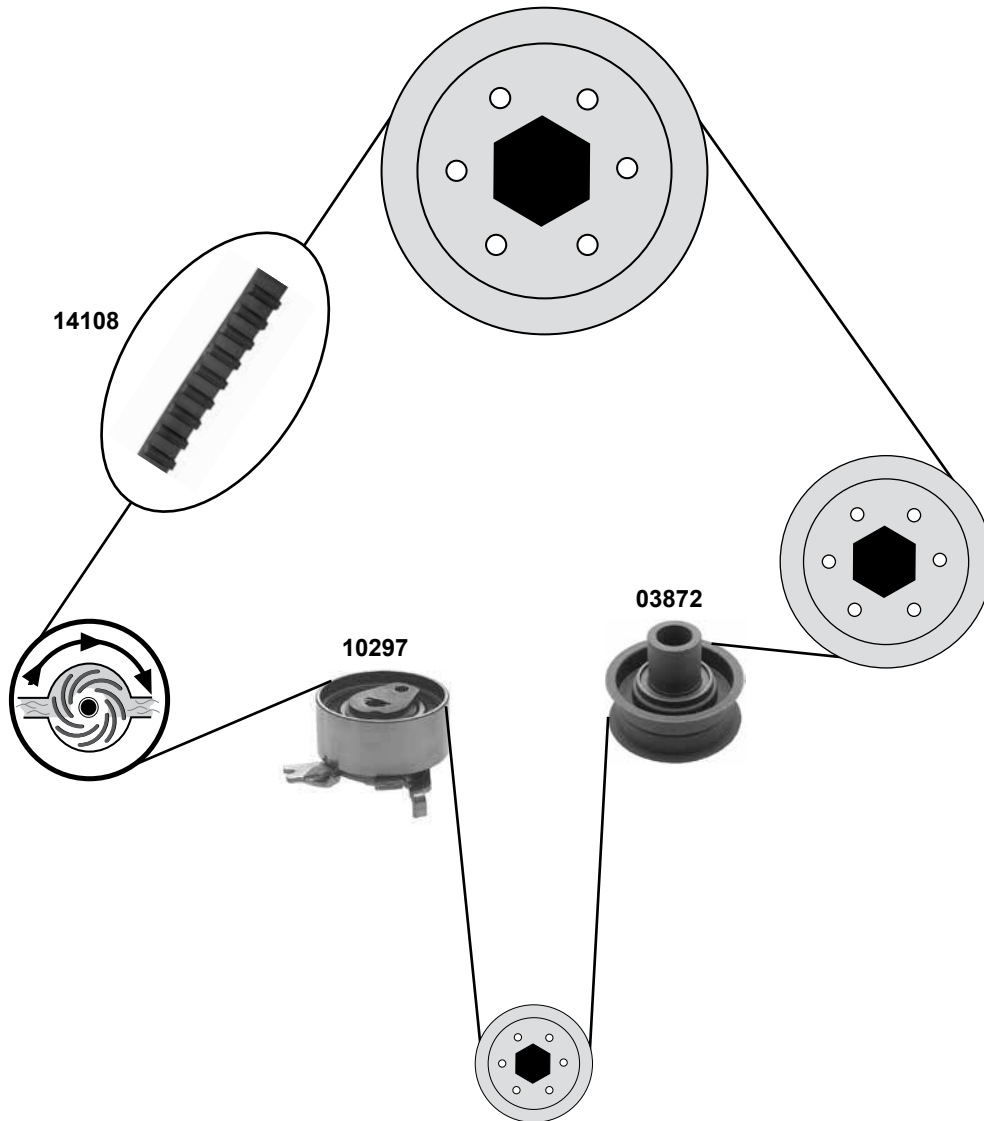

1,7 TD
(X 1,7 DTL)

	Ref. - No.			
03872	5636 424	Umlenkrolle / deflection pulley		27 x 52
10297	5636 738	Spannrolle / tension roller		26 x 59
14108	5636 355	Zahnriemen / timing belt		Z 176 B24
14111	5636 355 S2	Rep. Satz Zahnriemen / rep. kit timing belt		Z 176 B24