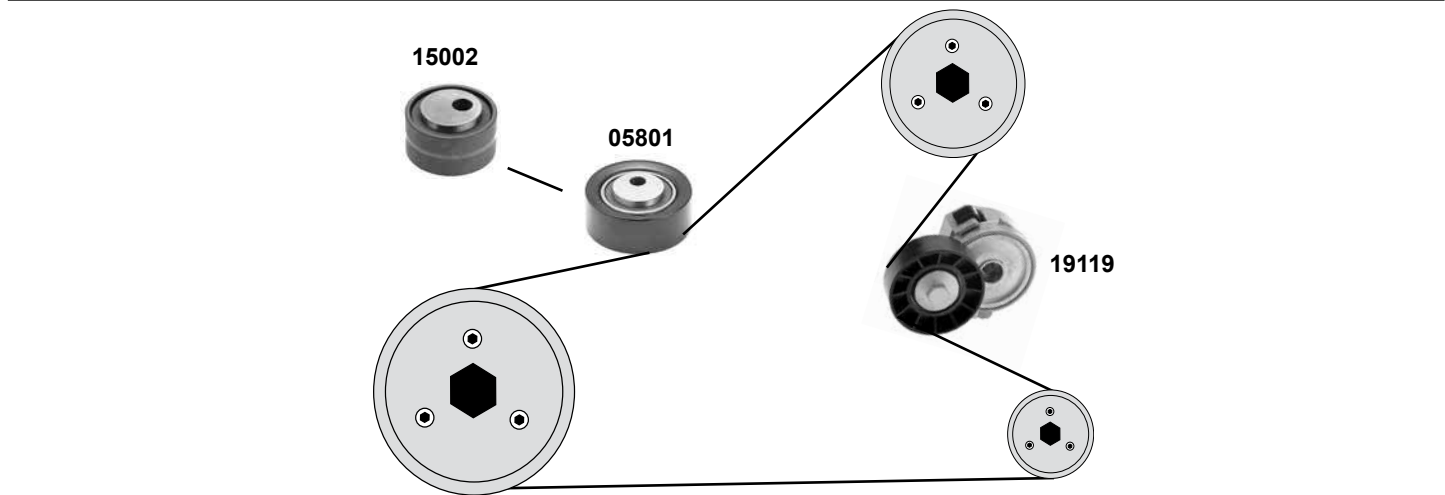

LANCIA

Zeta (220)

(94→02)

Car
Division

2,0 D (80kW)

	Ref. - No.			
05801	9618888580	Umlenkrolle / deflection pulley	AC	ØA 70 ØI 10/16
15002	9633315180	Umlenkrolle / deflection pulley	(ex.) AC	ØA 70 ØI 10/16
17063	9400829629	Spannrolle / tension roller		ØA 60 ØI 13
17064	9400830319	Umlenkrolle / deflection pulley	(ex.) 16 V	ØA 60 ØI 10
17765	9463380680	Zahnriemen / timing belt	8 V	Z 141 B25
19119	9653522380	Riemenspanner / Tensioner Assembl		ØA 70 B25
19623	9467628980	Rep. Satz Zahnriemen / rep. kit timing belt	8 V	
21865	9464034380	Zahnriemen / timing belt	16 V	Z 144 B25,4
27390	9467626880	Rep. Satz Zahnriemen / rep. kit timing belt	16 V	Z 144 B25,4
33691	9464474289	Steuerkette / timing chain	(mot.) 2,0 JTD 16V	E 40
37211	9400849229	Kettenspanner / chain tensioner	(mot.) 2,0 JTD 16V	
37224	9400829949	Gleitschiene / sliding rail	(mot.) 2,0 JTD 16V	
37230	9400849239	Rep. Satz Steuerkette / rep. kit timing chain	(mot.) 2,0 JTD 16V	