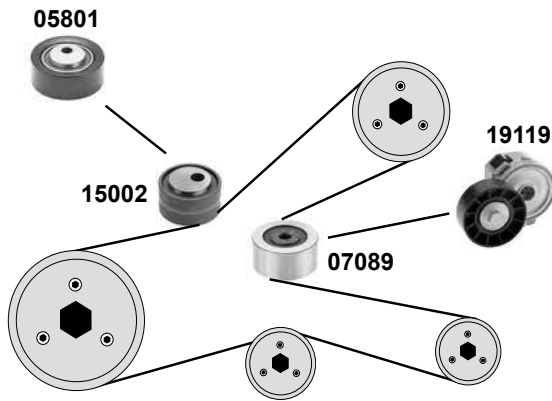

Ref. - No.

05801	5751.29	Spannrolle / tension roller	servo AC	ØA 70 ØI 10/16
07089	5751.96	Spannrolle / tension roller	(ex.) AC	ØA 50 B26
09791	5751.30	Spannrolle / tension roller	servo AC	ØA 60 B26,5
15002	5751.56	Spannrolle / tension roller	(ex.) AC	ØA 50 B26
17063	0829.59	Spannrolle / tension roller		ØA 60 ØI 13
17064	0830.28	Umlenkrolle / deflection pulley		ØA 60 ØI 10
17765	0816.A9	Zahnriemen / timing belt		Z 141 B25,4
19072	5751.81	Schwingungsdämpfer / vibration damper	servo AC	ØA 70 B25
19119	5751.55	Riemenspanner / belt tensioner		
19623	0831.82	Rep. Satz Zahnriemen / rep. kit timing belt