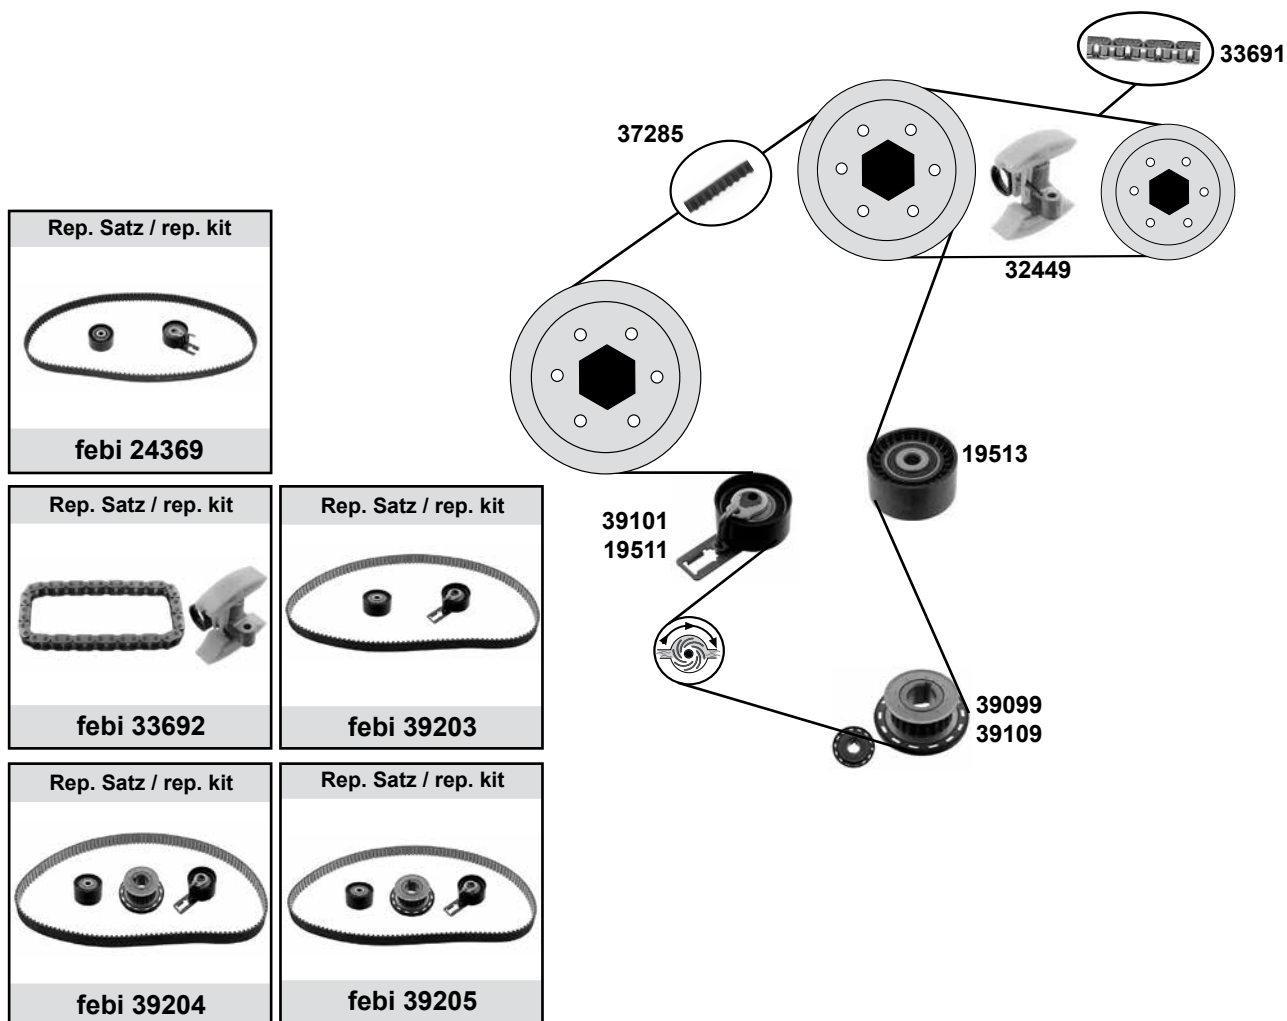

PEUGEOT Partner Tepee III

(08→)

Car
Division

1,6 HDi

(DV6C/DV6TED4/DV6ETED4/DV6ETED M/DV6DTED/DV6DTEDM/DV6ATED4/DV6B/DV6ETED M)

- (1) (mot.) DV6C/DV6ETED4/DV6ETED M/DV6DTED/DV6DTED M
- (2) (mot.) DV6TED4/DV6ATED4/DV6B
- (3) (mot.) DV6DTED/DV6ETED4/DV6C/DV6DTED M/DV6ETED M
- (4) (mot.) DV6ATED/DV6B
- (5) endlos/ endless