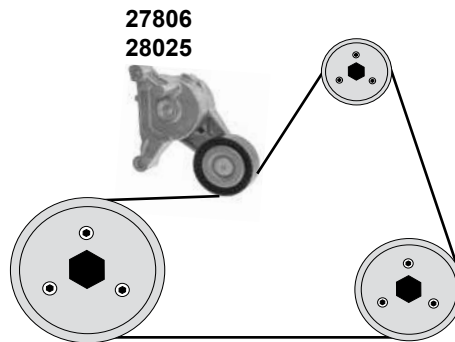

1,9 / 2,0 TDI (AZV/BKD/BMN BKC/BLS/BXE/BXF/BMM)

(1) (mot.) AZV/BKD →1P-7-000 000
(mot.) BMN / CEGA

(2) (mot.) AZV/BKD 1P-7-000 001→
(mot.) BMN

(3) (mot.) BKC/BLS/BXE/BXF/BMM

Ref. - No.

21708	038 109 244 J	Umlenkrolle / deflection pulley	(mot.) CEGA	ØA 28 B34
23554	03G 109 119	Zahnriemen / timing belt		Z 141 B30
24752	03G 109 243	Spannrolle / tension roller	(ex.) (mot.) CEGA	ØA 78 B36
24754	03G 109 244	Umlenkrolle / deflection pulley	(1)	ØA 80 B34
24756	03G 198 119	Rep. Satz Zahnriemen / rep. kit timing belt	(1)	
27806	03G 903 315 A	Spannrolle / tension roller	(mot.) AZV/AKB/BMN	
28025	03G 903 315 C	Riemenspanner / belt tensioner	(3)	ØA 90 B24,6
29345	03G 109 244 A	Umlenkrolle / deflection pulley	(2)	ØA 80 B34,3
30580	03G 198 119 A	Rep. Satz Zahnriemen / rep. kit timing belt	(2)