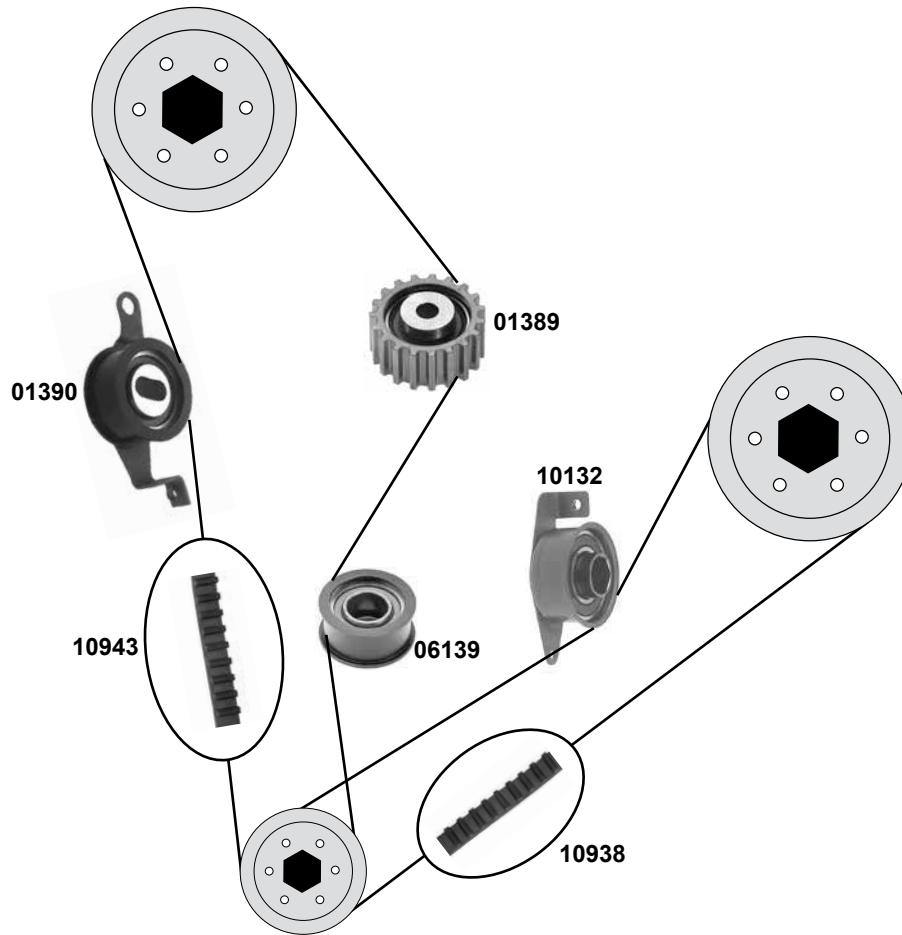

1,8 D

Ref. - No.

01389	1 113 169	Umlenkrolle / deflection pulley		ØA56,2 B26,7
01390	7 330 712	Spannrolle / tension roller		ØA52 B29,8
06139	6 177 883	Spannrolle / tension roller		ØA58 B26
07047	6 616 951	Spannrolle / tension roller	man.	76 x 16 x 75,5
07057	6 616 952	Spannrolle / tension roller	servo	76 x 16 x 41,4
10132	1 005 822	Spannrolle / tension roller		ØA67
10938	1 657 013	Zahnriemen / timing belt		Z 85 B23
10943	7 174 114	Zahnriemen / timing belt		Z 116 B20
11044	7 174 114 S2	Rep. Satz Zahnriemen / rep. kit timing belt		Z 116 B20
11045	1 657 013 S1	Rep. Satz Zahnriemen / rep. kit timing belt		Z 85 B23
11052	7 174 114 S1	Rep. Satz Zahnriemen / rep. kit timing belt		Z 116 B20