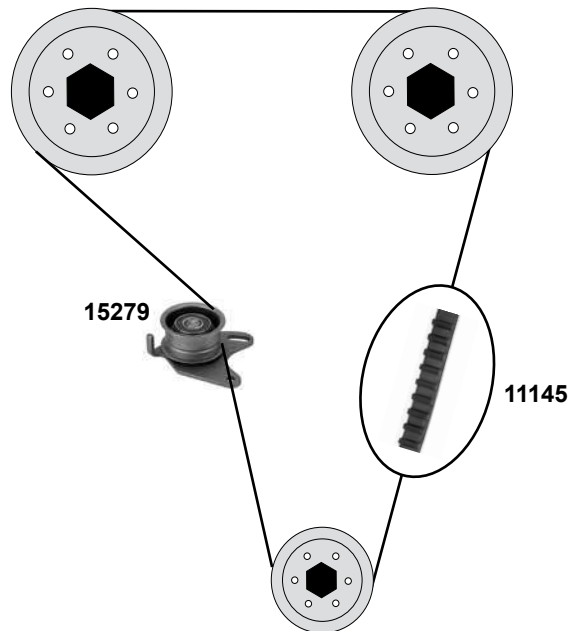

HYUNDAI H100

(93→)

Car
Division

2,5 D
(D4BA/D4BF)

H100 Truck
(10/95→12/03)

2,5 D
(D4BH)

für Ausgleichswelle / for balancer shaft