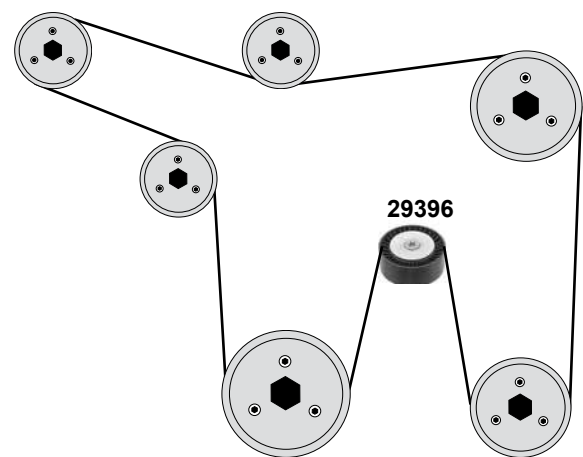

ALFA ROMEO Giulietta MY

(13→)

Car
Division

1,6 D (77kW)
2,0 D (100kW / 103kW / 110kW / 125kW)

(1) (mot.) 1,6 77kW (mot.) 2,0 JTDM 103kW,125kW

(2) (ex.) tropische Länder / (ex.) tropical Countries

(3) (mot.) 2,0 JTDM 103kW,125kW

Ref. - No.

10298	55238027	Spannrolle / tension roller		
28306	55183528	Zahnriemen / timing belt	(3) 13→	ØA 65 B30 Z26
29396	51758383	Umlenkrolle / deflection pulley	(1) →13	Z 199 B24
40898	51820520	Riemenspanner / belt tensioner	(1) (2) 13→	ØA 70 B26
				ØA 65 x 26