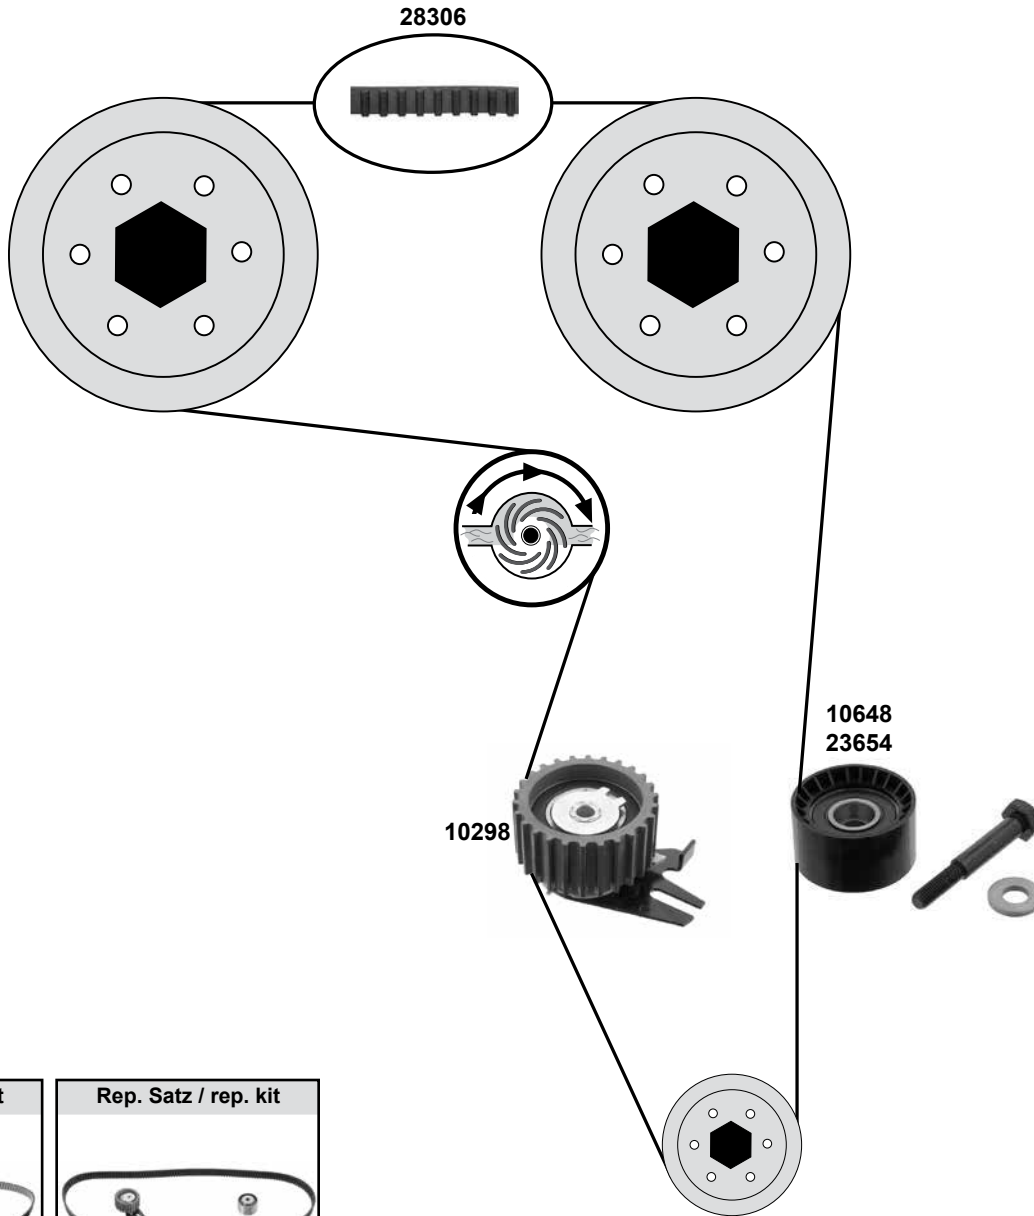

ALFA ROMEO Spider Nuovo (939)

(06→10)

Car
Division

2,0 JTDM / 2,4 JTDM (120kW / 125kW / 147kW / 154kW)

- (1) (mot.) 2,0 JTDM 120kW
- (2) (mot.) 2,0 JTDM 120kW / 2,4 JTDM 147kW,154kW

Ref. - No.

Ref. - No.	Description	Notes	Dimensions
10298	Spannrolle / tension roller		ØA 65 B30 Z26
10648	Umlenkrolle / deflection pulley	2,4 D	ØA53 B29
23654	Umlenkrolle / deflection pulley	(1) 08→	ØI 10 B29
28305	Rep. Satz Zahnriemen / rep. kit timing belt	(1) 08→	
28306	Zahnriemen / timing belt	(2)	Z199 B24
28321	Rep. Satz Zahnriemen / rep. kit timing belt	(ex.) 125kW