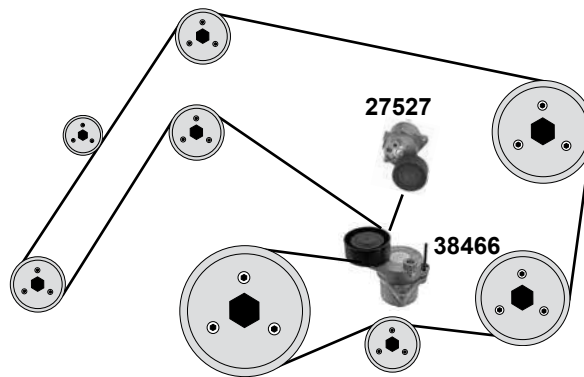

- (1) Nietverschluß / riveted link / bouchon de rivet / rivetti / cierre de roblón
  (2) Gültig für Eco Start-Stop Funktion / Valid for „Eco Start-Stop function“

Ref. - No.

Ref. - No.	Description	Quantity	Part No.
25445	Steuerkette / timing chain	(1) (mot.) 990	190 N
26750	Kettenspanner / chain tensioner		
27527	Riemenspanner / belt tensioner		
30279	Rep. Satz Gleitschiene / rep. kit sliding rail		
30321	Rep. Satz Steuerkette / rep. kit timing chain	(mot.) 990	
33902	Steuerkette / timing chain		190 E
36419	Rep. Satz Steuerkette / rep. kit timing chain		
38466	Riemenspanner / belt tensioner	(2) (mot.) 990	ØA 65 B26