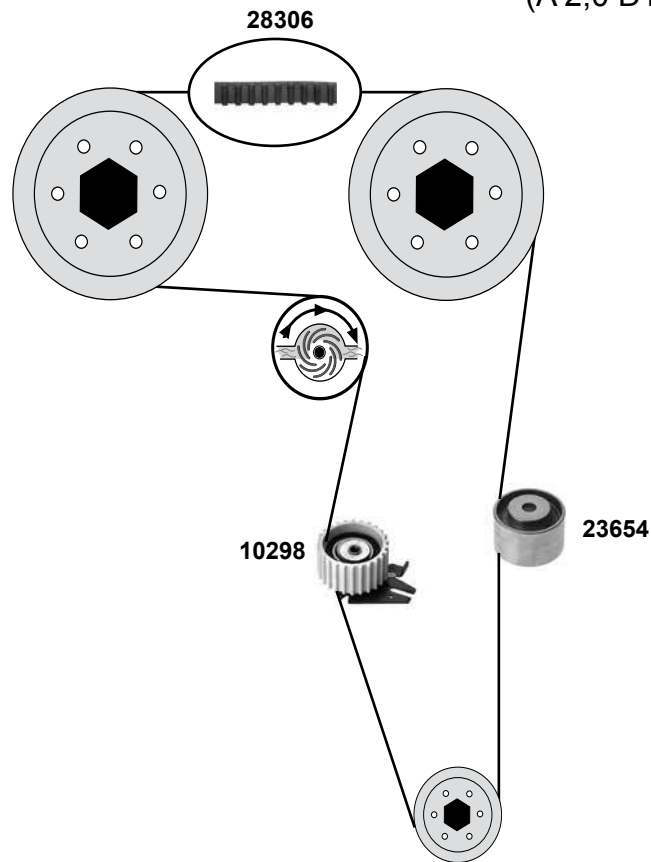

2,0 CDTI

(A 2,0 DTH / Y 2,0 DTJ / Z 2,0 DT)

Ref. - No.

10298	55566028	Spannrolle / tension roller		ØA 64 B40
23654	93178807	Umlenkrolle / deflection pulley		
28306	93178812	Zahnriemen / timing belt		Z 199
34472	55562864	Riemenspanner / belt tensioner		
34619	97250750	Umlenkrolle / deflection pulley		ØA 124
37517	55562865	Umlenkrolle / deflection pulley		ØA 65