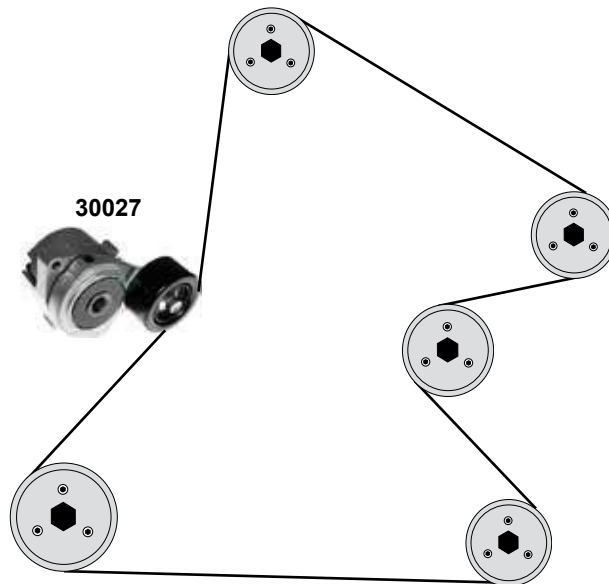

HONDA FR-V

(06→)

Car
Division

2,2 D
(N22A1)

Ref. - No.

30027
30699

31170-RBD-E02
14401-RBD-E01

Riemenspanner / belt tensioner
Steuerkette / timing chain

Ø A 70 B28
118 E