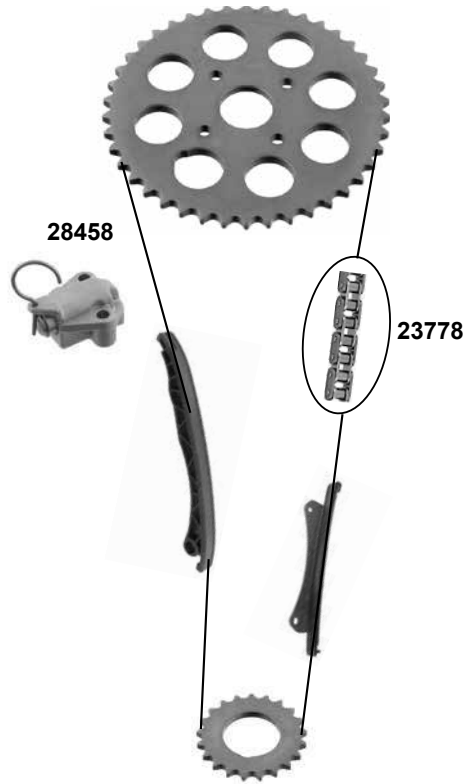

FIAT

Punto Nuova MY 12 (199)

(12→13)

Car
Division

1,3 D

Rep. Satz / rep. kit

febi 31622