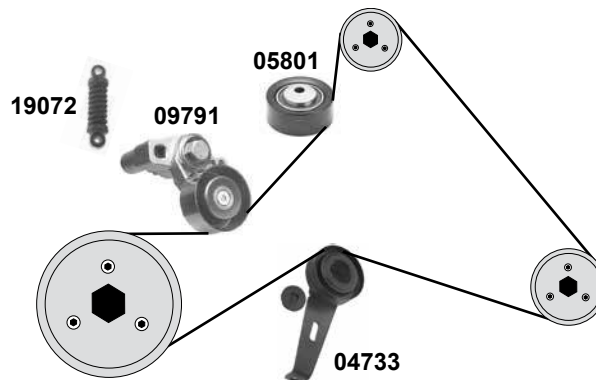

1,9 HDi (XUD9TE)

febi bilstein	Ref. - No.			
04733	5751.38	Spannrolle / tension roller	(ex.) AC	ØA 85 B26
04751	0829.33	Spannrolle / tension roller		ØA 60 B34
05801	5751.29	Spannrolle / tension roller		ØA 70 B27/29
06983	0830.13	Umlenkrolle / deflection pulley		ØA 60 B34
09791	5751.30	Spannrolle / tension roller	AC	ØA 60 B26,5
11000	0816.98	Zahnriemen / timing belt		Z 136 B25,4
11222	0831.27	Rep. Satz Zahnriemen / rep. kit timing belt		Z 136 B25,51
19072	5751.81	Riemenspanner / belt tensioner	AC + servo