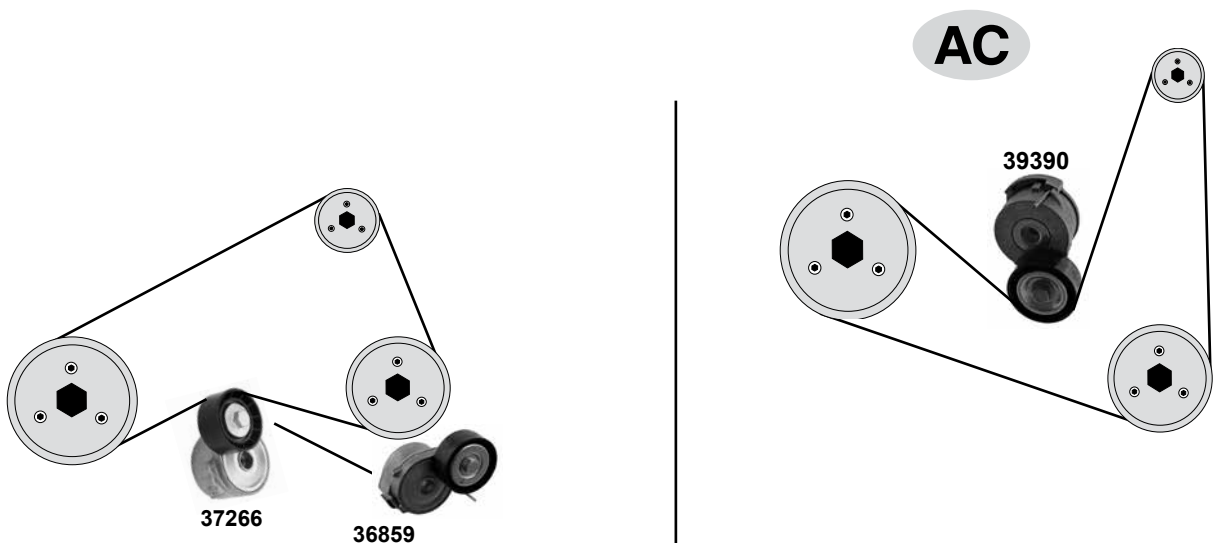

2,0 HDi / 2,2 HDi
(DW10BTED4/DW10UTED4/DW10CTED4/DW10CB/DW12BTED4)

(1) DW12TED4 → O 10010 / DW10ATED/DW10TD
(3) (mot.) DW12BTED4

(2) (mot.) DW10BTED4/DW10UTED4
(4) (mot.) DW10CTED4/DW10CB

Ref. - No.

05801	5751.29	Spannrolle / tension roller
19119	5751.55	Riemenspanner / belt tensioner
36859	5751.G0	Riemenspanner / belt tensioner
37266	5751.A7	Riemenspanner / belt tensioner
39390	5751.H8	Riemenspanner / belt tensioner

(1) servo AC	ØA 70 ØI 10/16
	ØA 70 B25
(3)	ØA 65 B25
(2)	ØA 70 B25
(4)	ØA 65 B25