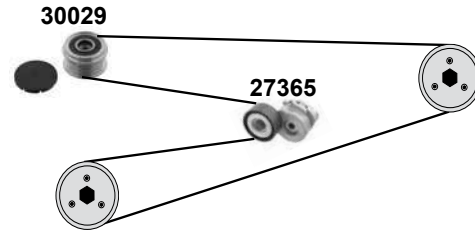

Antara

(06→)