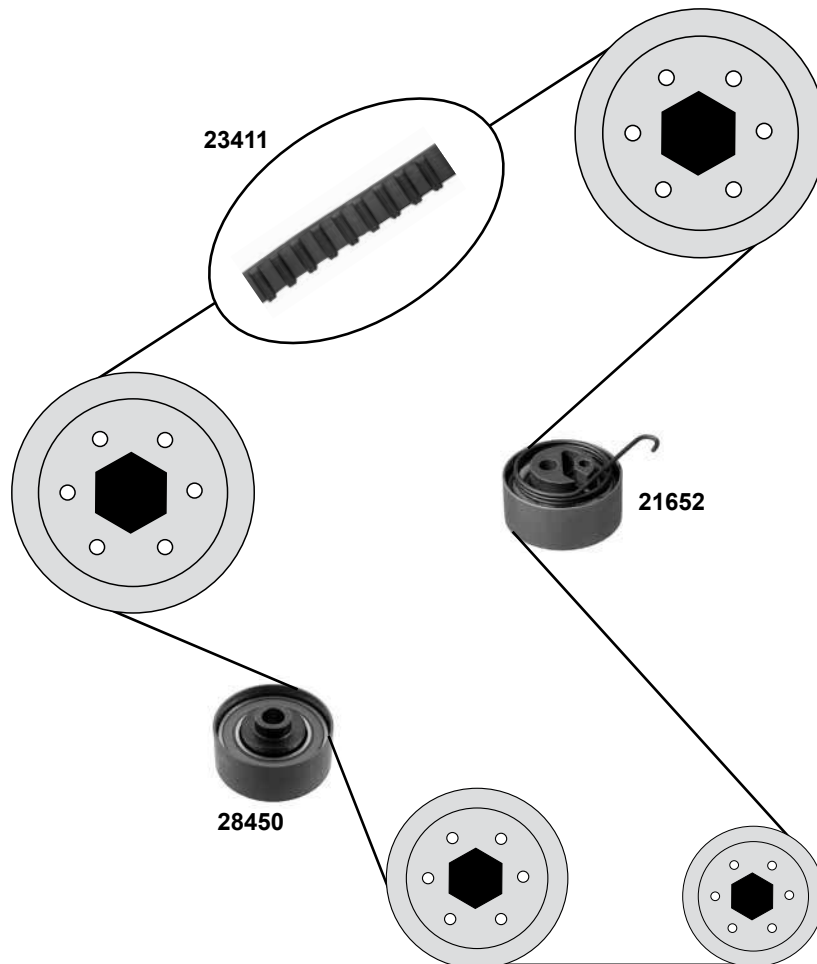

Ref. - No.

21652	5636 403	Spannrolle / tension roller	(ex.) A1,7DTN/DTC	ØA 65 B28,5
23411	0636 227	Zahnriemen / timing belt	(ex.) A1,7DTN/DTC	Z 131 B25
28450	0636 928	Umlenkrolle / deflection pulley		ØA 65 B28,5
28451	5636 086 S1	Rep. Satz Zahnriemen / rep. kit timing belt	(ex.) A1,7DTN/DTC	Z 131 B25