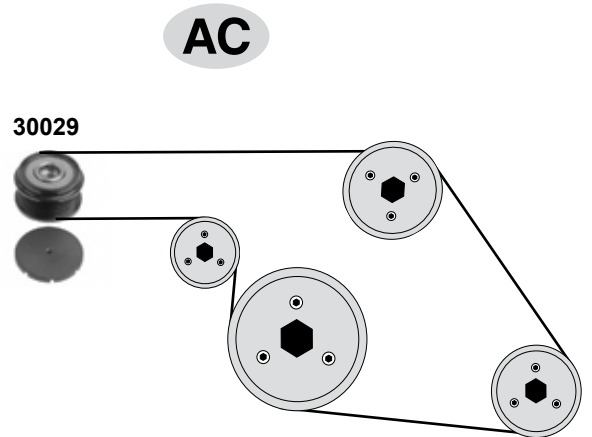

Ref. - No.

Ref. - No.	Description	Notes	Dimensions
10298	Spannrolle / tension roller		ØA 64 B40
10648	Umlenkrolle / deflection pulley	(1)	ØA 53
10984	Zahnriemen / timing belt	(2) →08	Z 190 B 24
23654	Umlenkrolle / deflection pulley	15/05/2003→	ØA 53 B23
23655	Rep. Satz Zahnriemen / rep. kit timing belt	(2) →08	
23778	Steuerkette / timing chain		120 E
28458	Kettenspanner / chain tensioner		
31622	Rep. Satz Steuerkette / rep. kit timing chain	(3)	120 E