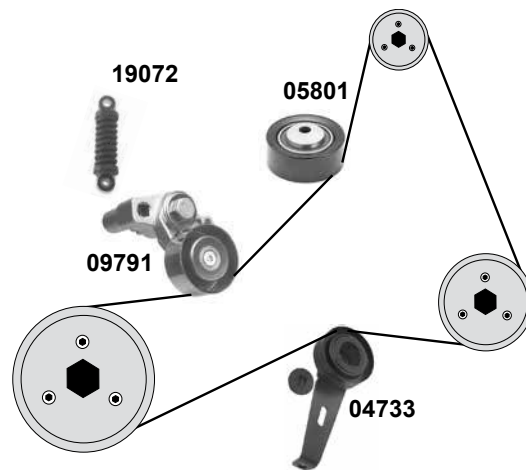

PEUGEOT 406

(96→04)

Car
Division

2,1 D (XUD11BTE)

	Ref. - No.			
04733	5751.38	Spannrolle / tension roller	(ex.) AC	ØA 85 B26
05801	5751.29	Spannrolle / tension roller		ØA 70 B27/29
06980	0818.19	Spannrolle / tension roller	servo AC	ØA 60 B34
06982	0830.37	Umlenkrolle / deflection pulley		ØA 60 B34
09791	5751.30	Spannrolle / tension roller		ØA 60 B26,5
11106	0831.52	Rep. Satz Zahnriemen / rep. kit timing belt		
11166	0816.54	Zahnriemen / timing belt		Z 149 B25,4
19072	5751.81	Schwingungsdämpfer / vibration damper