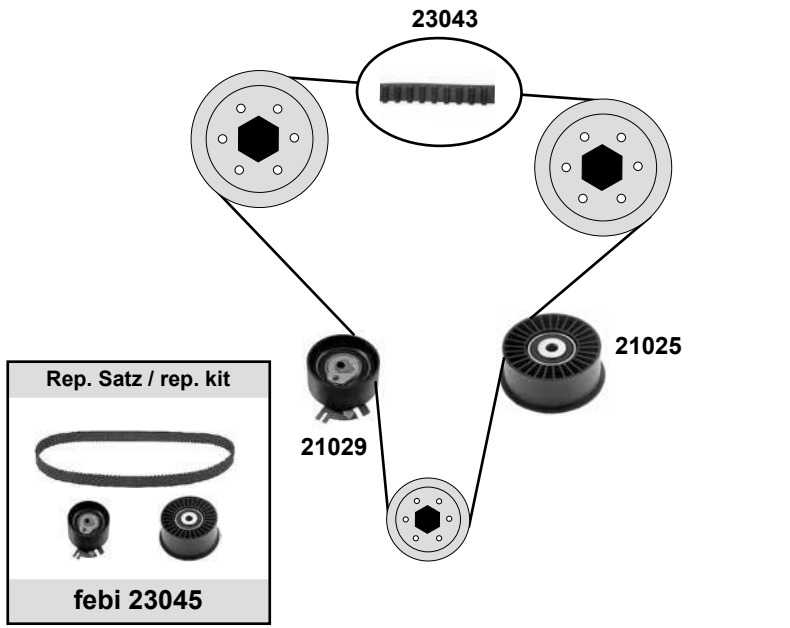

2,2 D
(G9T)

Clio 1
(85→98)
1,9 D
(F8Q)