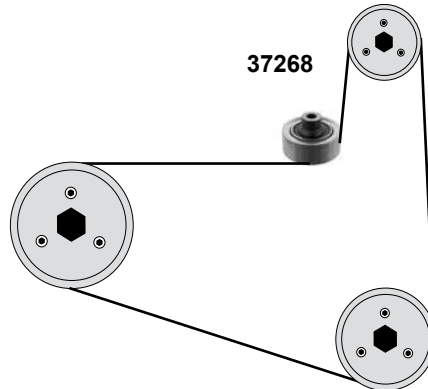

PEUGEOT 206

(98→09)

Car
Division

1,4 / 1,6 HDi

(DV4TD / DV6TED4 / DV6ATED / DV6B)

AC

- (1) (mot.) DV6TED4 →O 10555
- (2) (mot.) DV4TD →O 10541
- (3) (mot.) DV6TED4 O 10556→
- (4) (mot.) DV4TD Limousine Türenanzahl 3 / Sedan Number of Doors 3 O 10528→
- (5) (mot.) DV4TD Break und Limousine Türenanzahl 5 / Break and Sedan Number of Doors 5 O 10542→
- (6) (mot.) DV4TD O 10528, 3TR→ / (mot.) DV4TD O. 10542, 5/5TR→

Ref. - No.

Ref. - No.	Description	Part No.	Dimensions
19749	Umlenkrolle / deflection pulley	(mot.) DV4TD	ØA 60 B30
22349	Umlenkrolle / deflection pulley	(mot.) DV4TD	ØA 60 B30
22369	Riemenspanner / belt tensioner	(1)	ØA 65 B25,5
22779	Riemenspanner / belt tensioner	(2)	ØA 55 B25
32820	Umlenkrolle / deflection pulley	(3) (4) (5)	ØA60 B30
34805	Riemenspanner / belt tensioner	(6)	ØA 60 B25
37268	Umlenkrolle / deflection pulley	(mot.) DV6TED4	ØA 70 B27