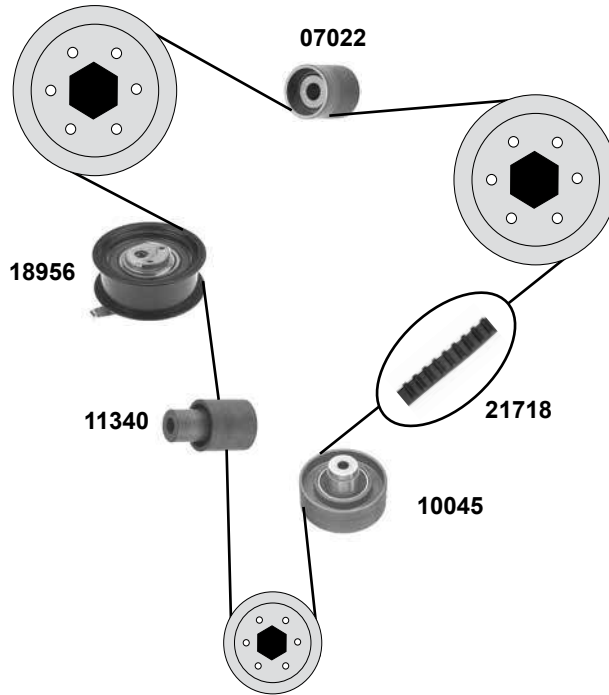

SEAT Leon (1M1) (99→06)

Car
Division

1,9 SDI / TDI (AGP / AGR / ALH / AQM / ASV / AHF)

(1) (mot.) 030 000 →
(ex.) (mot.) AGP / CAYC

(2) (ex.) (mot.) AHF / CAYC

(3) (mot.) AQM 045 001 → / (mot.) ASV 150 001 → / ALH 500 001 →
(mot.) AGR 565 001 → / (mot.) AGP 595 001 →

Ref. - No.

Ref. - No.	Description	Quantity	Notes	Dimensions
07022	Umlenkrolle / deflection pulley	(1)		ØA 28 ØI 8 B29
10045	Umlenkrolle / deflection pulley	(1)		ØA 80 ØI 10 B29
11340	Umlenkrolle / deflection pulley	(1)		ØA 28 ØI 8 B29
17726	Umlenkrolle / deflection pulley	(2)	AC	ØA 68 ØI 8 B25
18956	Spannrolle / tension roller	(ex.)	AGP	ØA 68 ØI 8 B25
21718	Zahnriemen / timing belt	(ex.)	AGP	Z 141 B25
21720	Rep. Satz Zahnriemen / rep. kit timing belt	(3)		
24653	Riemenspanner / tension roller	02→	(mot.) AQM