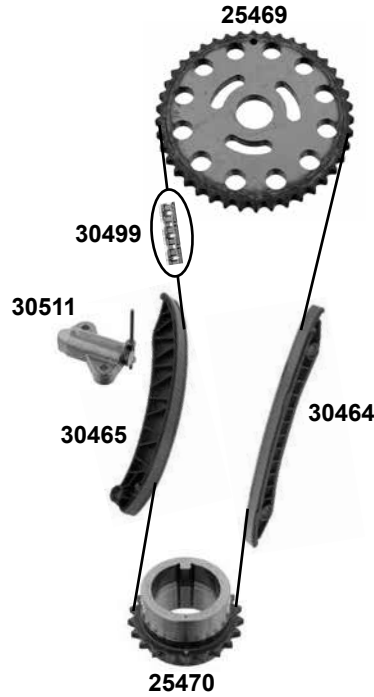

RENAULT Vel Satis

(02→)

Car
Division

2,0 D (M9R)

3,0 D (P9X-701,715)