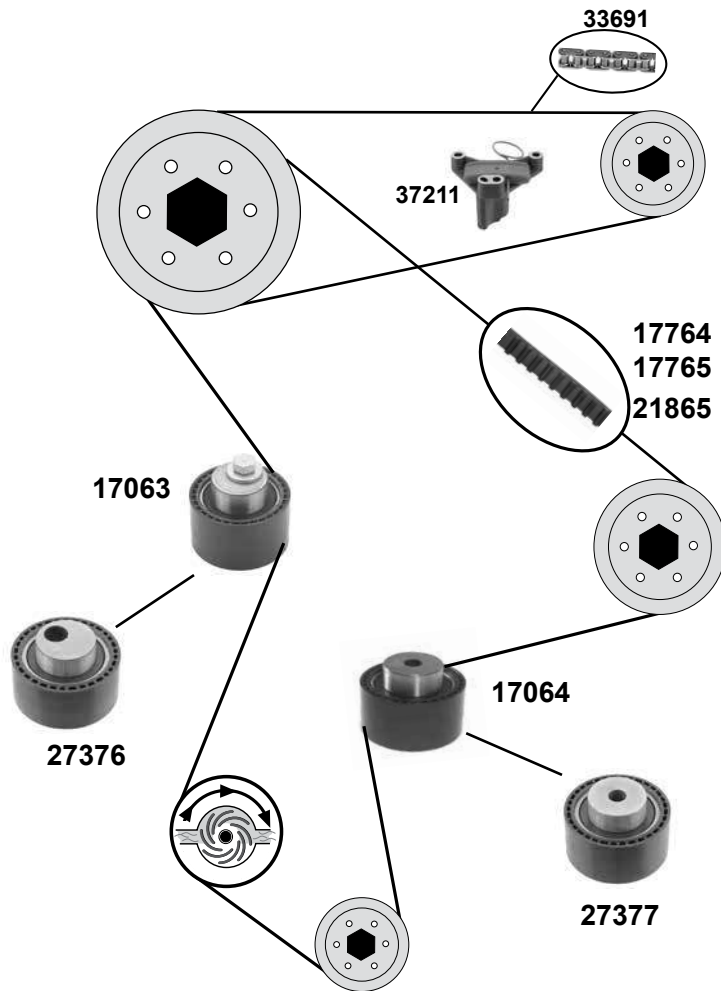

(1) DW12TED4 → O 10010 / DW10ATED/DW10TD

(4) DW12TED4

(2) DW12TED4 O 10011→

(5) DW12TED4 → O 10010

(3) DW10ATED/DW10TD

(6) DW10ATED4

Ref. - No.

Ref. - No.	Description	Quantity	Notes
17063	Spannrolle / tension roller	(1)	ØA 60 ØI 13
17064	Umlenkrolle / deflection pulley	(1)	ØA 60 ØI 10
17764	Zahnriemen / timing belt	(4)	Z 146 B25,4
17765	Zahnriemen / timing belt	(3)	Z 141 B25,4
19621	Rep. Satz Zahnriemen / rep. kit timing belt	(5)	
19623	Rep. Satz Zahnriemen / rep. kit timing belt	(3)	
21865	Zahnriemen / timing belt	(6)	Z 144 B25,4
27376	Spannrolle / tension roller	(2)	ØA 62 B30
27377	Umlenkrolle / deflection pulley	(2)	ØA 62 B30
27390	Rep. Satz Zahnriemen / rep. kit timing belt	(6)	Z 141 B25,4
27391	Rep. Satz Zahnriemen / rep. kit timing belt	(2)	Z 146 B25,4
33691	Steuerkette / timing chain	(4)	endlos / endless E 40
37211	Kettenspanner / chain tensioner	(6)	
37230	Rep. Satz Steuerkette / rep. kit timing chain	(mot.)	DW10ATED4