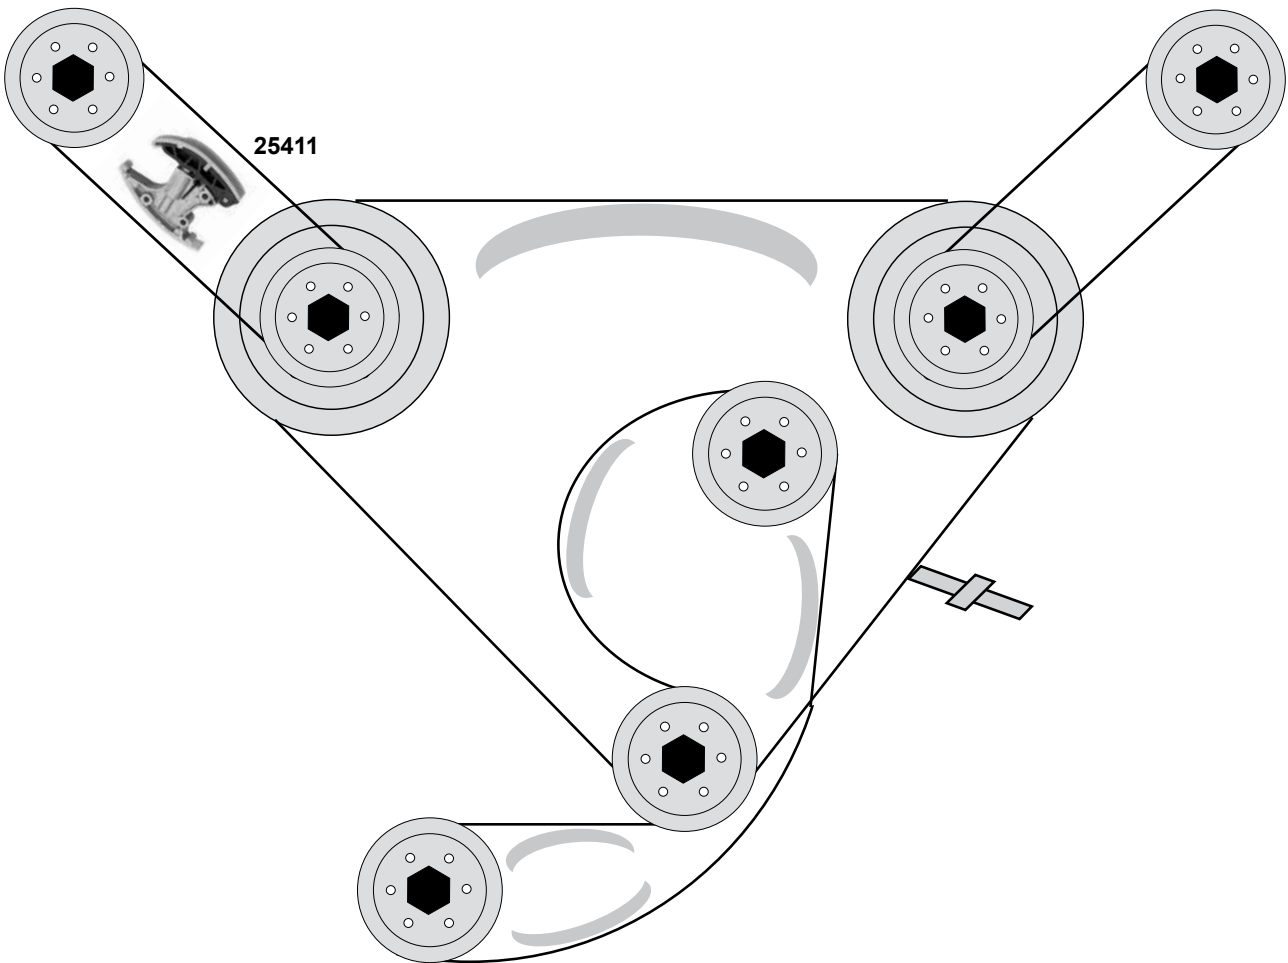

passend für / to fit

AUDI A5 / S5 cabrio (8F)

(10→)

Car
Division

2,7/3,0 TDI (CGKA/CGKB/CCWA)

Ref. - No.

25411

057 109 218 K

Kettenspanner / chain tensioner