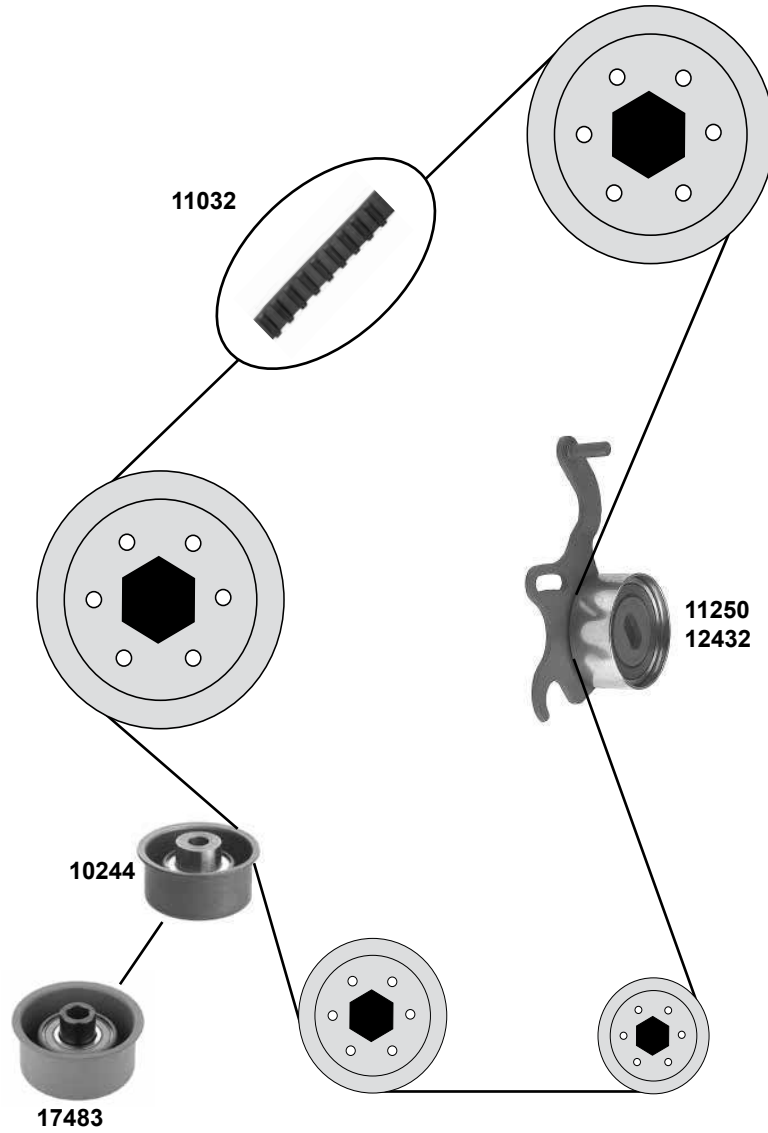

VAUXHALL Astra Mk III / F

(92→98)

Car
Division

1,7 TD

(1) (ch.)→R 2599999,→R 9999999,→R 6999999,R→8999999

(2) (ch.) S 2500001→,S 5000001→,S 6000001→,SP 000001→

Ref. - No.

10244	94106001	Umlenkrolle / deflection pulley	(mot.)→ 00029078	ØA 65 ØI 12 B31
11032	94449307	Zahnriemen / timing belt		Z 136 B25,4
11250	97010530	Spannrolle / tension roller	(1)	ØA 65 B28,5
12432	97112438	Spannrolle / tension roller	(2)	ØA 65 B28
17483	97129939	Umlenkrolle / deflection pulley	(2)	ØA 65 B 31
26084	94449307 S2	Rep. Satz Zahnriemen / rep. kit timing belt	(2)