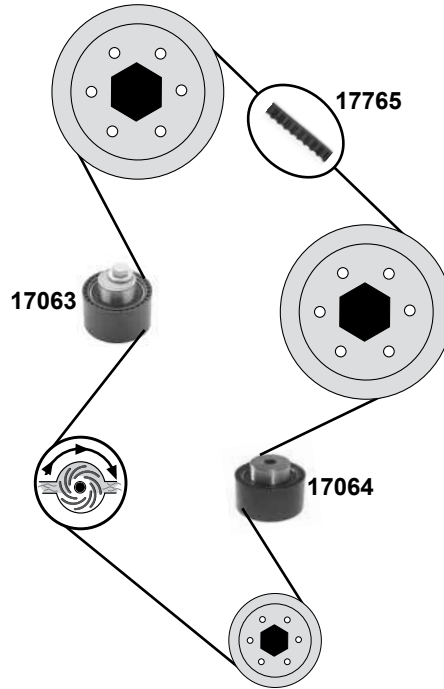

PEUGEOT 306

(93→01)

Car
Division

2,0 HDi (DW10TD)

febi bilstein	Ref. - No.			
05801	5751.29	Spannrolle / tension roller	servo AC	ØA 70 ØI 10/16
07089	5751.96	Spannrolle / tension roller	(ex.) AC	ØA 50 B26
15002	5751.56	Spannrolle / tension roller	(ex.) AC	ØA 50 B26
17063	0829.59	Spannrolle / tension roller		ØA 60 ØI 13
17064	0830.63	Umlenkrolle / deflection pulley		ØA 60 ØI 10 B42,2
17765	0816.A9	Zahnriemen / timing belt		Z 141 B25,4
19119	5751.55	Riemenspanner / belt tensioner		ØA 70 B25
19623	0831.R8	Rep. Satz Zahnriemen / rep. kit timing belt