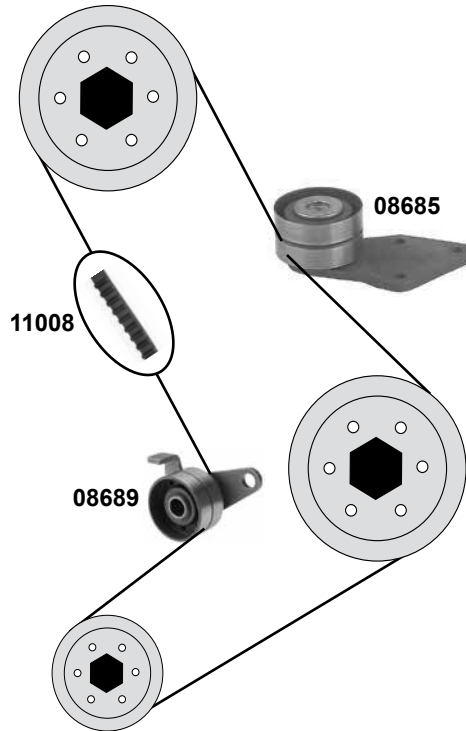

2,8 D 90kW,94kW,107 kW

Ducato Nuovo (244)
(11→)
2,0 D