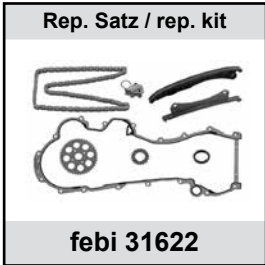

FIAT
Panda MY (169)
(09→11)

Car
Division

1,3 D