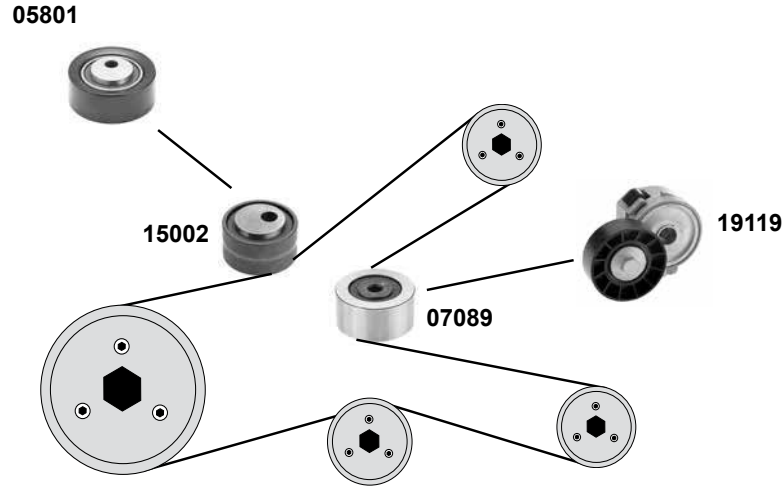

1,6 HDi

(DV6TED4/DV6DTED M/DV6ETED M/DV6DTED/DV6ETED/DV6ATED4/DV6B)

AC