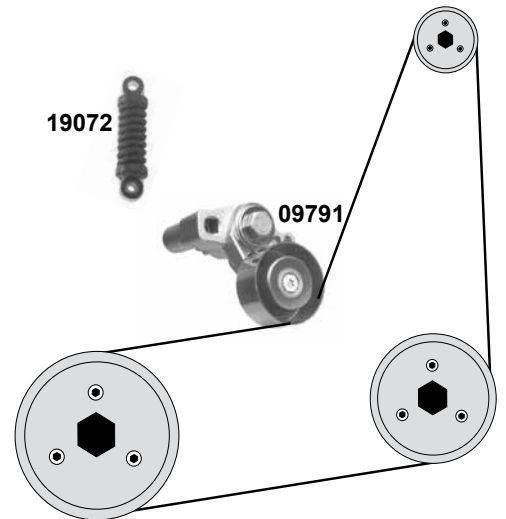

(1) (mot.) DV6TED4 / (ex.) AC	(2) (mot.) DV6TED4 / servo AC
(3) (mot.) DV6TED4 / DV6B → O 10570	(4) (mot.) DV6ETED, DV6DTEDM / (mot.) DV6B O 10571→
(5) (mot.) DV6ATED4 O 12110→	(6) (mot.) DV6ATED4 O 10571 oder O 11773
(7) (mot.) DV6ATED4 / DV6B → O 10570	

Ref. - No.

Ref. - No.	Description	Quantity	Dimensions
05801	Spannrolle / tension roller	(2)	ØA70 ØI 10/16
07089	Spannrolle / tension roller	(1)	ØA 50 B26
09791	Spannrolle / tension roller	(2)	ØA 60 B26,5
15002	Spannrolle / tension roller	(1)	ØA 50 B26
19072	Schwingungsdämpfer / vibration damper	(2)	
19119	Riemenspanner / belt tensioner	(mot.) DV6TED4	ØA 70 B25
22349	Umlenkrolle / deflection pulley	(7)	
22779	Riemenspanner / belt tensioner	(3)	ØA55 B25
32820	Umlenkrolle / deflection pulley	(4) (5) (6)	ØA60 B30