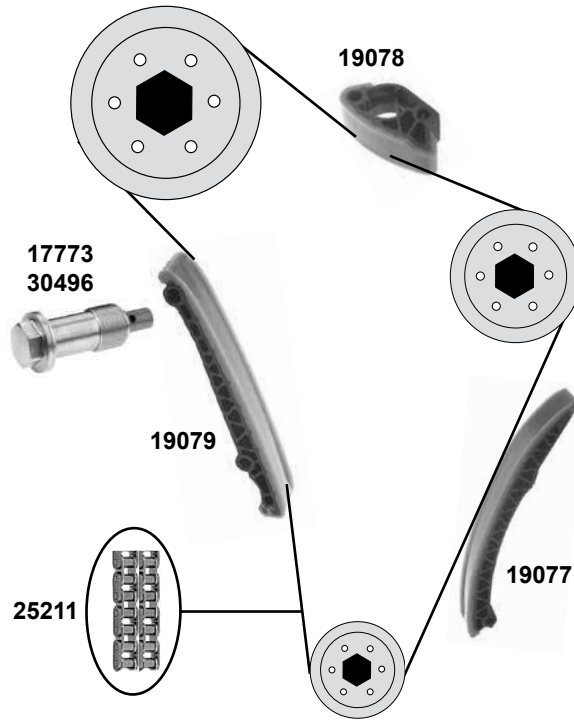

MERCEDES-BENZ C-Klasse (BM 202)

(92→00)

Car
Division

C 200 CDI/TCDI / C 220 CDI/TCDI (OM 611.960)

- (1) Nietverschluß / riveted link / bouchon de rivet / rivetti / cierre de roblón
- (2) (ch.) B 438527 → / X 065665 →

Ref. - No.

Ref. - No.	Description	Notes	Dimensions
11276	Umlenkrolle / deflection pulley	(2)	ØA 64 B23
15155	Generatorfreilauf / alternator overrun pulley		
17773	Kettenspanner / chain tensioner	OLD	
19077	Gleitschiene / sliding rail		
19078	Gleitschiene / sliding rail		
19079	Gleitschiene / sliding rail		
25211	Steuerkette / timing chain	(1)	
26775	Riemenspanner / belt tensioner		
30300	Rep. Satz Steuerkette / rep. kit timing chain		E 110
30496	Kettenspanner / chain tensioner	NEW	
31975	Spannrolle / tension roller		ØA 70 B27