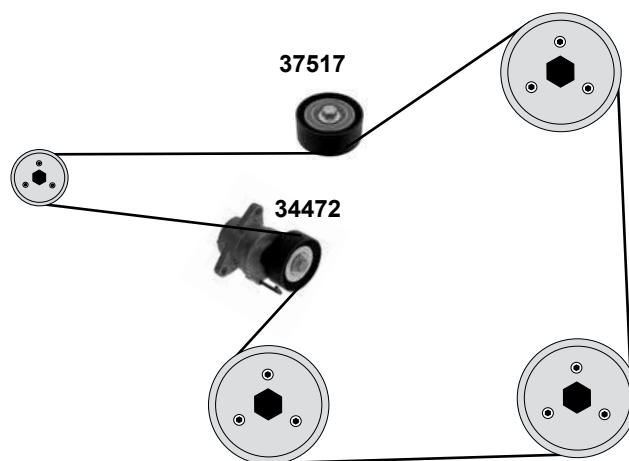

2,0 CDTI

(A 2,0 DTH / Y 2,0 DTJ / Z 2,0 DTJ)

2,0 CDTI

(A 2,0 DTH / A2,0DTR / Y 2,0 DTJ / Z 2,0 DTJ)

(1) (mot.) A 2,0 DTH / (ex.) AC

Ref. - No.

10298	0636 685	Spannrolle / tension roller		ØA 64 B40
23654	5636 743	Umlenkrolle / deflection pulley		ØA 53 x 31/29
28305	1606 434 S1	Rep. Satz Zahnriemen / rep. kit timing belt		
28306	5636 344	Zahnriemen / timing belt		Z 199
34472	1340 269	Riemenspanner / belt tensioner		ØA 70 x 2,6
34619	5636 412	Umlenkrolle / deflection pulley	(1)	ØA 124
37517	1854 740	Umlenkrolle / deflection pulley		ØA 65