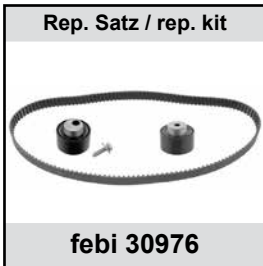

PEUGEOT Boxer II

(02→06)

Car
Division

2,0 / 2,2 HDi (DW10TD / DW12TED)

(1) (mot.) DW12TED 06.04.2004 →

(2) (mot.) DW12TED → 05.04.2004

Ref. - No.

Ref. - No.	Description	Notes	Dimensions
07089	Spannrolle / tension roller	(ex.) AC	ØA 50 B26
15002	Spannrolle / tension roller	(ex.) AC	ØA 50 B26
17063	Spannrolle / tension roller		ØA 60 ØI 13
17064	Umlenkrolle / deflection pulley		ØA 60 ØI 10
17765	Zahnriemen / timing belt	(mot.) DW10TD	Z 141 B25,4
19119	Riemenspanner / belt tensioner	(mot.) DW10TD	ØA 70 B25
19391	Umlenkrolle / deflection pulley		
19482	Spannrolle / tension roller		ØA 60
19623	Rep. Satz Zahnriemen / rep. kit timing belt	(mot.) DW10TD	
27376	Spannrolle / tension roller	(1)	ØA62 ØI13,3 B30
27377	Spannrolle / tension roller	(1)	ØA62 B 30
29270	Zahnriemen / timing belt		Z 143 B25,5
29271	Rep. Satz Zahnriemen / rep. kit timing belt	(1)	
30976	Rep. Satz Zahnriemen / rep. kit timing belt	(2)