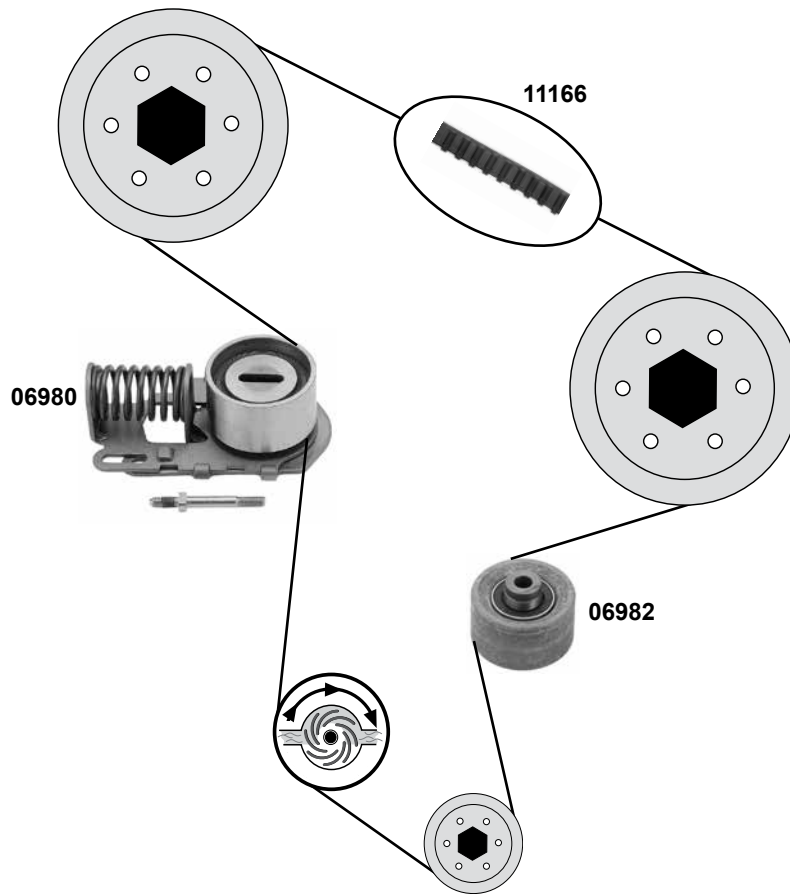

PEUGEOT 806

(94→02)

Car
Division

2,1 D (XUD11BTE)

Ref. - No.

Ref. - No.	Description	Notes	Dimensions
04733	Spannrolle / tension roller	(ex.) AC	ØA 85 B26
05801	Spannrolle / tension roller		ØA 70 B27/29
06980	Spannrolle / tension roller		ØA 60 B34
06982	Umlenkrolle / deflection pulley		ØA60 B34
09791	Spannrolle / tension roller		ØA 60 B26,5
11106	Rep. Satz Zahnriemen / rep. kit timing belt		
11166	Zahnriemen / timing belt		Z 149 B25,4
19072	Schwingungsdämpfer / vibration damper	servo AC