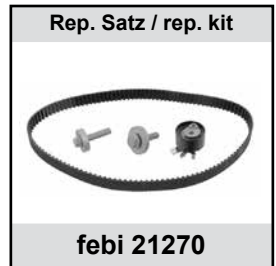

Ref. - No.			
19853	13028-BN700	Zahnriemen / timing belt		Z 123 B27
21269	13070-BN700SK	Spannrolle / tension roller		ØA 60 B32
21270	13070-BN700	Rep. Satz Zahnriemen / rep. kit timing belt		Z 123 B27
22281	11955-BN702	Riemenspanner / belt tensioner	(ex.) AC	ØA 65,4 B26
27835	11955-BN701	Riemenspanner / belt tensioner	AC 02/03 → 08/03	ØA 65 B35
28287	11923-BN700	Umlenkrolle / deflection pulley	(ex.) AC 11/02 →	ØA 75,2 B32