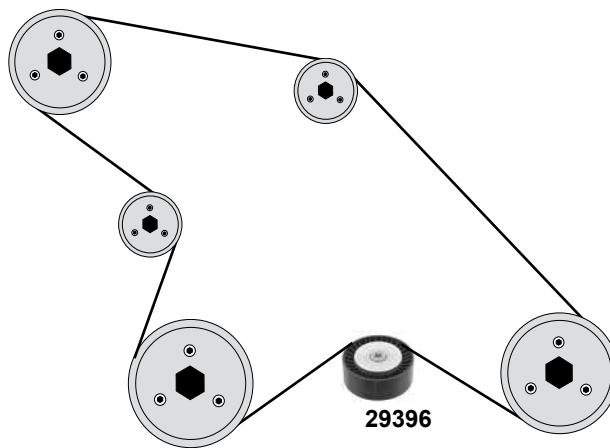

2,0 D

Ref. - No.

10298	55238027
23654	71771498
28306	55183528
29396	51758383

Spannrolle / tension roller
Umlenkrolle / deflection pulley
Zahnriemen / timing belt
Umlenkrolle / deflection pulley

Multijet

ØA 64 Z26
ØA 53 B29
Z 199 B24
ØA 70 B26