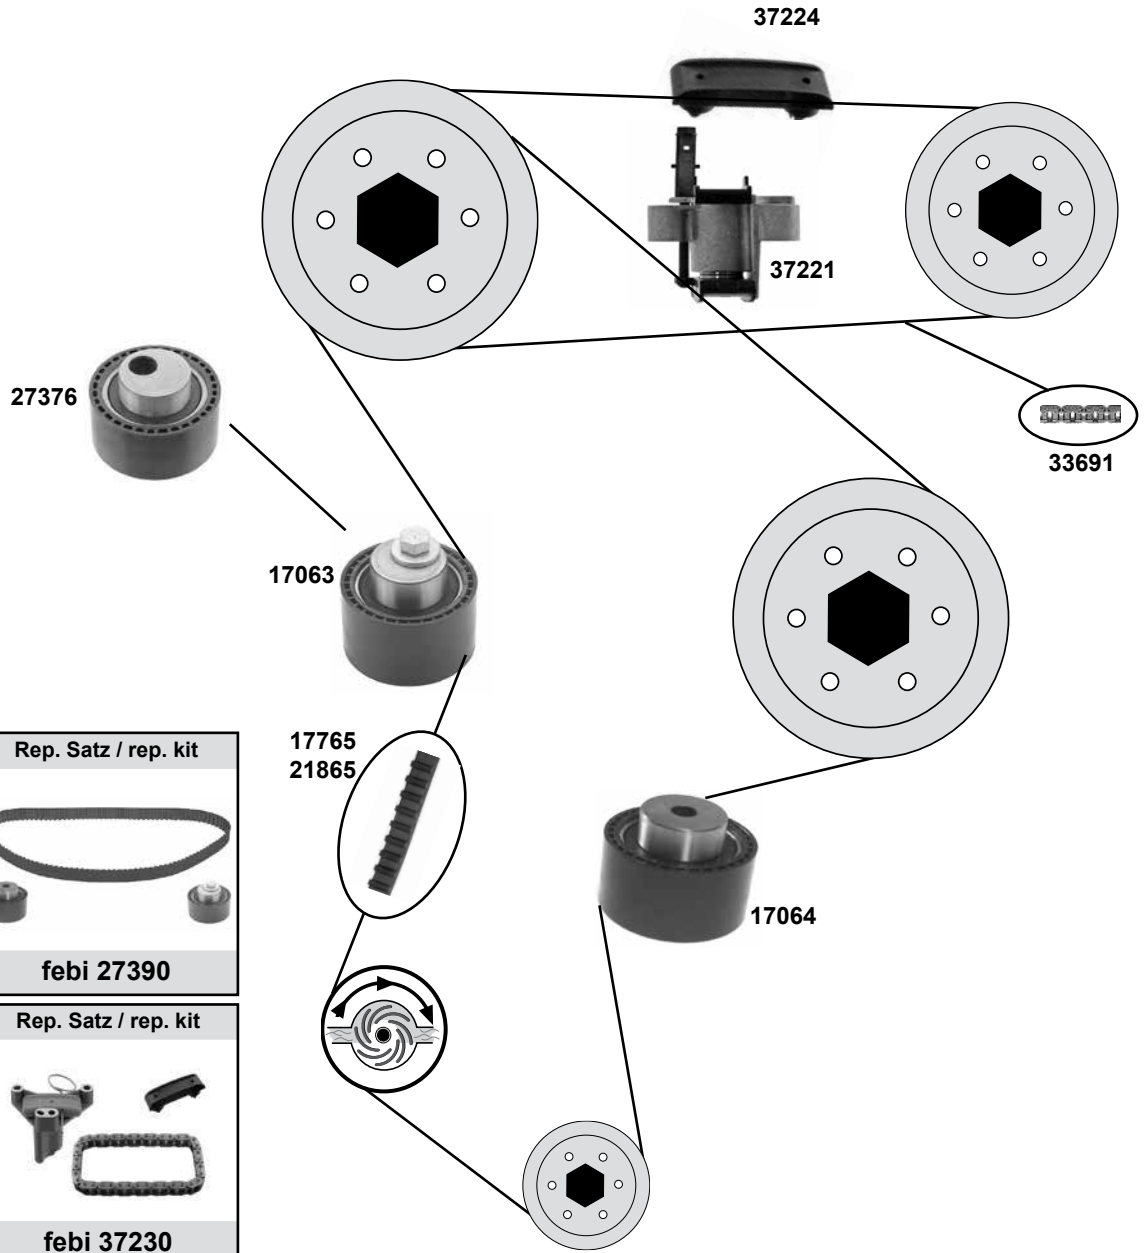

FIAT Scudo (220)

(95→06)

Car Division

2,0 D

(8 V / 16 V)

(1) (mot.) 2,0D / →06

(2) endlos / endless

Ref. - No.

Ref. - No.	Description	Notes	Dimensions
17063	Spannrolle / tension roller		ØA 60 ØI 13
17064	Umlenkrolle / deflection pulley		ØA 60 ØI 10
17765	Zahnriemen / timing belt		Z 141 B25,4
19623	Rep. Satz Zahnriemen / rep. kit timing belt	8V	Z 141 B25,4
21865	Zahnriemen / timing belt		Z 144 B25,4
27376	Spannrolle / tension roller	16V / O 10011→	ØA 62 H30
27390	Rep. Satz Zahnriemen / rep. kit timing belt	16V / →O 10010	Z 144 B25,4
27394	Rep. Satz Zahnriemen / rep. kit timing belt	16V / O 10011→	Z 144 B25,4
33691	Steuerkette simplex / timing chain simplex	(1) (2)	E 40
37211	Kettenspanner / chain tensioner	(1)	
37224	Gleitschiene / sliding rail	(1)	
37230	Rep. Satz Steuerkette / rep. kit timing chain	(1)