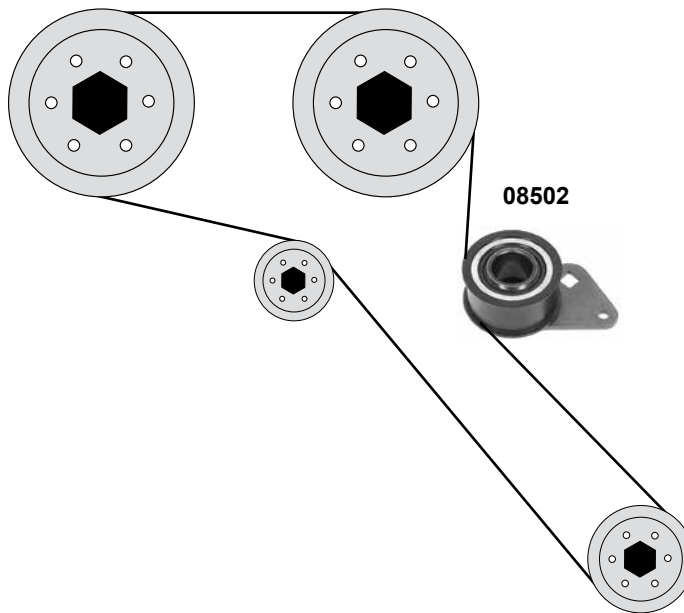

LAND ROVER Defender

(01/86→)

Car
Division

2,5 TD

(nur / only 200TDI)