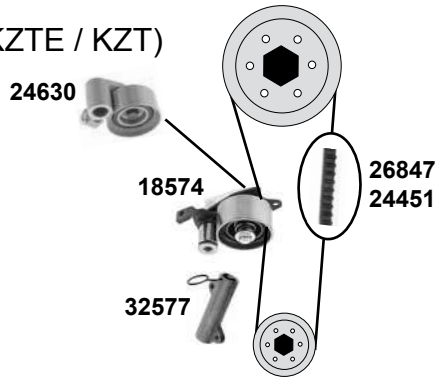

3,0 TD (1KDFTV / 1KZTE / KZT)