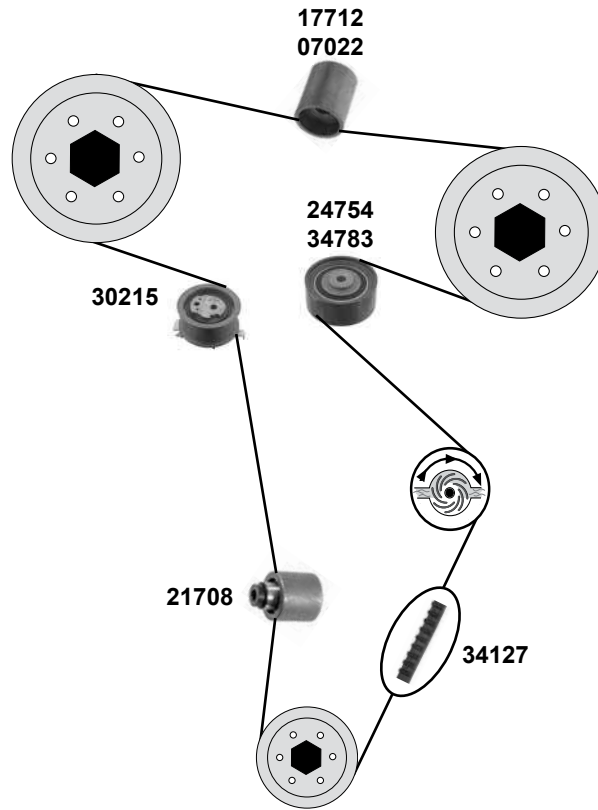

1,6 / 2,0 TDI

(CBDC/CBAA/CBAB/CBAC/CBBB/CAYC/CFFA/CFFB/CFGB/CLLA)

1,6 / 2,0 TDI

(CBAA/CBAB/CBAC/CBBB/CFFA/CFFB/CFGB)