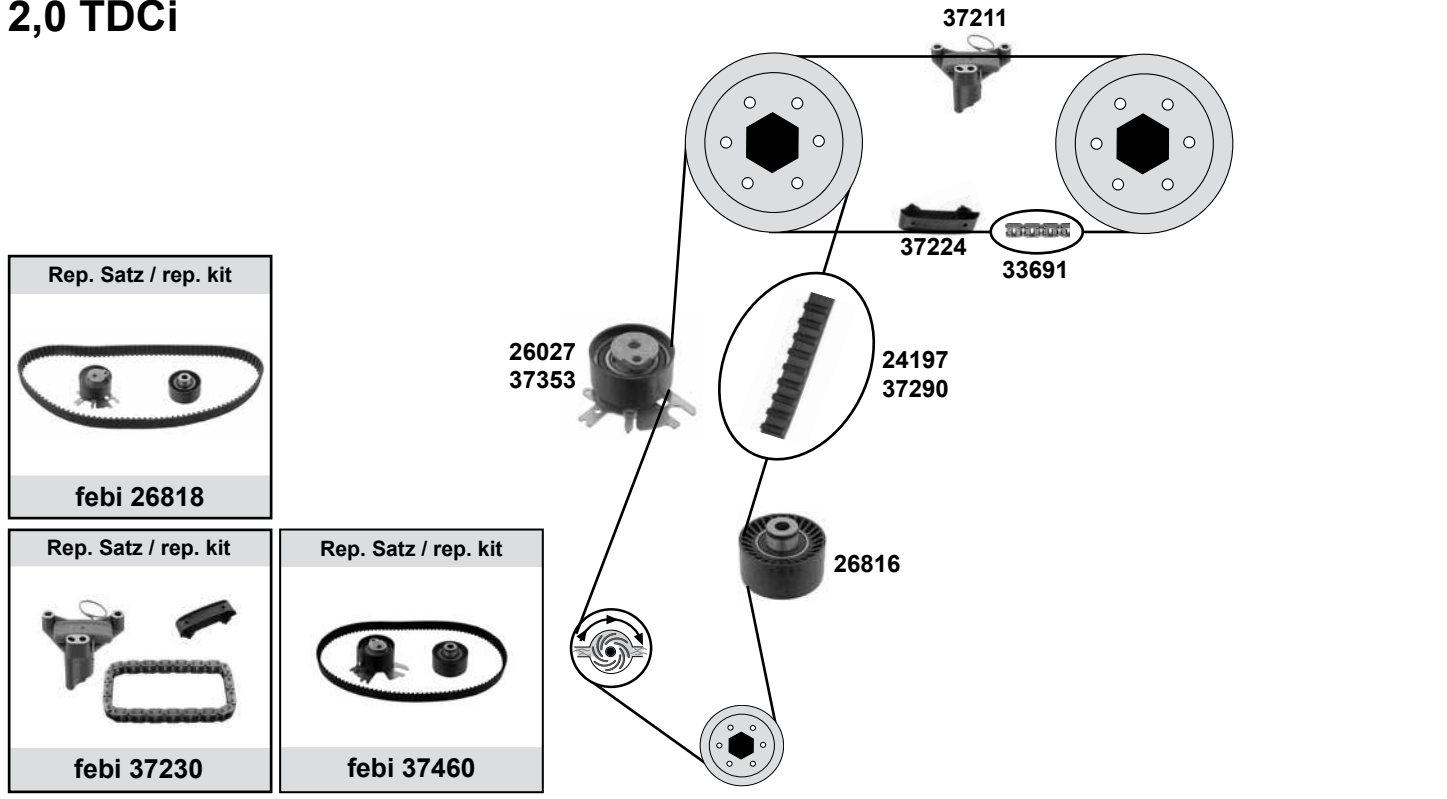

FORD Mondeo 07 (02/07→)

Car
Division

2,0 TDCi