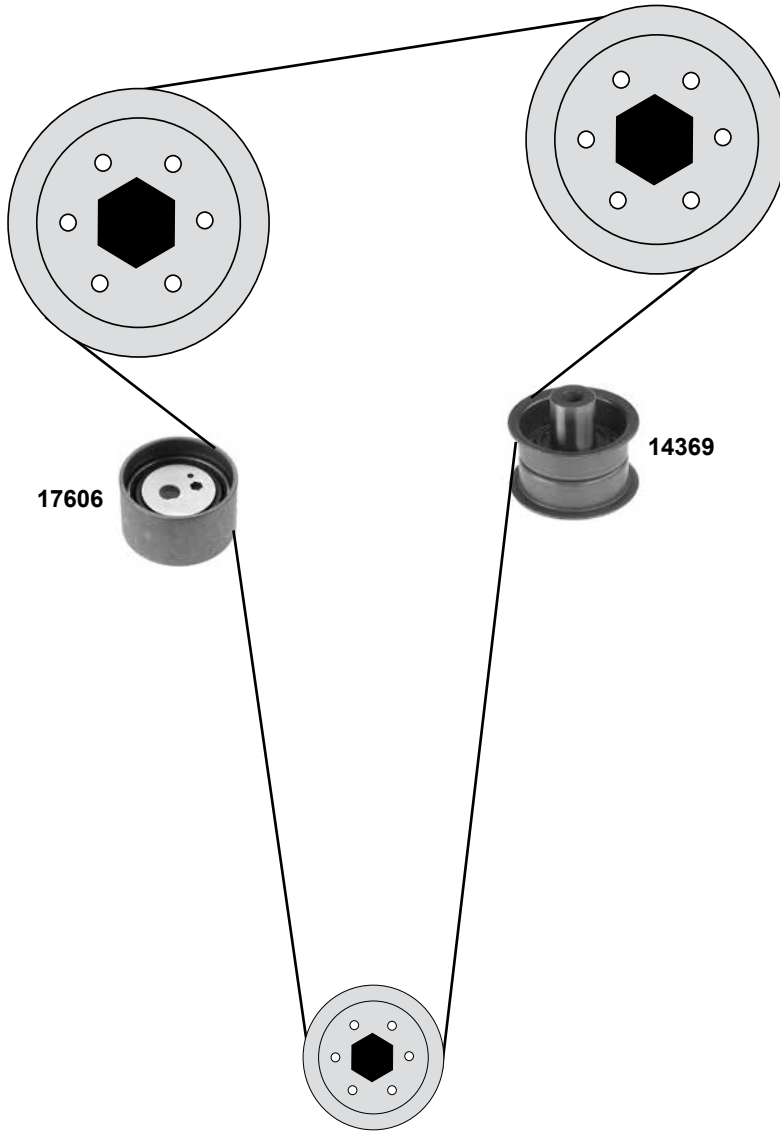

passend für / to fit

NISSAN Bluebird / Bluebird Wagon (U11 / WU11)

(83→90)

Car
Division

2,0 D
(LD20)

Ref. - No.

14369
17606

13074-05E00
13070-05E10

Spannrolle / tension roller
Spannrolle / tension roller

ØA 60 H57