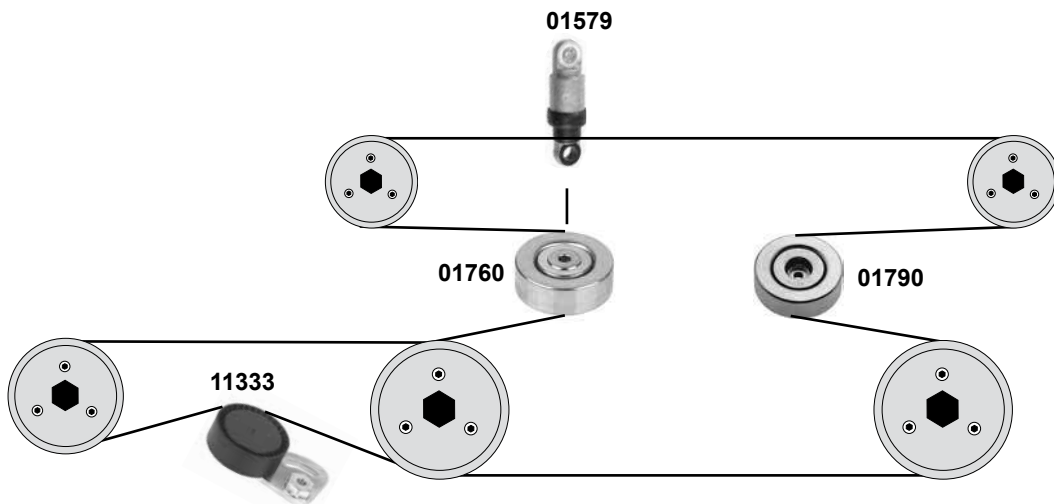

BMW 7 'er (E38) (94→01)

725 tds (M51)

	Ref. - No.			
01579	11 28 2 248 168	Schwingungsdämpfer/ Umlenkrolle / deflection pulley	AC	80 x 23,5
01790	11 28 2 245 166	Umlenkrolle / deflection pulley		70 x 23
09222	13 52 2 243 950	Kettenspanner / chain tensioner		70 x 24,5
10760	11 28 2 244 754	Spannrolle / tension roller		74 E
11333	64 55 2 245 584	Spannrolle / tension roller		80 E
15549	13 52 2 246 583	Steuerkette / timing chain		74 E+ 80 E
15550	11 31 2 246 582	Steuerkette / timing chain		
30384	11 31 2 246 582 S1	Rep. Satz Steuerkette / rep. kit timing chain