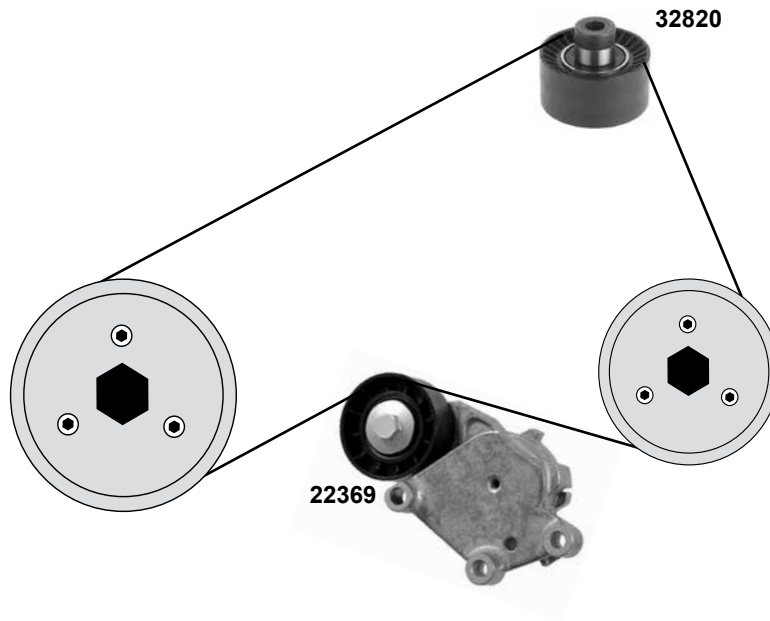

(1) servo AC	ØA 70 ØI 10/16
	ØA 70 B25
(3)	ØA 65 B25
(2)	ØA 70 B25
(4)	ØA 65 B25

PEUGEOT 1007

(05→09)

Car
Division

1,4 HDi / 1,6 HDi (DV4TD/DV6TED4)

- (1) (mot.) 1,4 HDI
- (2) endlos / endless

Ref. - No.

Ref. - No.	Description	Notes	Dimensions
19511	Spannrolle / tension roller		ØA 60 B29
19513	Umlenkrolle / deflection pulley		ØA 60 B30
21865	Zahnriemen / timing belt	(mot.) DV4TD	Z 144 B25,4
21867	Rep. Satz Zahnriemen / rep. kit timing belt	(1)	Z 145 B25,4
24367	Zahnriemen / timing belt	(mot.) DV6TED4	
24369	Rep. Satz Zahnriemen / rep. kit timing belt	(mot.) DV6TED4	
32449	Kettenspanner / chain tensioner	(mot.) DV6TED4	
33691	Steuerkette / timing chain	(2) (mot.) DV6TED4	40 E
33692	Rep. Satz Steuerkette / rep. kit timing chain	(mot.) DV6TED4	
39099	Zahnrad / gear		