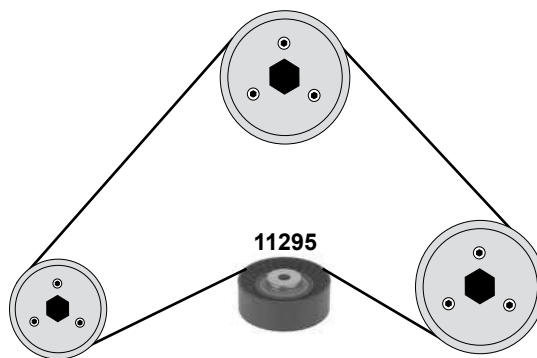

1,7 D

Ref. - No.

11015	7565617	Zahnriemen / timing belt	Z 168 B22
11295	46547564	Spannrolle / tension roller	ØA 80 H 28,5
11296	46740727	Spannrolle / tension roller	ØA 61 H 33
11297	46740726	Umlenkrolle / deflection pulley	ØA 61 H 51