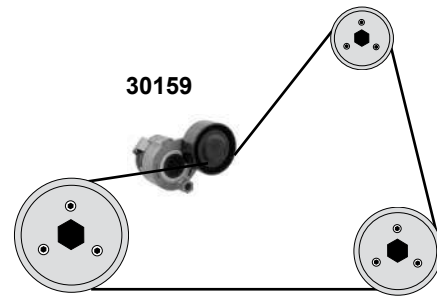

CLA Klasse (BM 117)
(13→)
(OM 651.901,930)