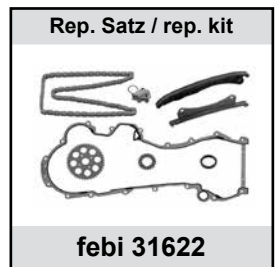

Ref. - No.

Ref. - No.	Description	Notes	Dimensions
10298	Spannrolle / tension roller		ØA 64 B40
10648	Umlenkrolle / deflection pulley	(1)	ØA 53
10984	Zahnriemen / timing belt	(2) →08	Z 190 B 24
23654	Umlenkrolle / deflection pulley	15/05/2003→	ØA 53 B23
23655	Rep. Satz Zahnriemen / rep. kit timing belt	(2) →08	
23778	Steuerkette / timing chain		120 E
28458	Kettenspanner / chain tensioner		
31622	Rep. Satz Steuerkette / rep. kit timing chain	(3)	120 E