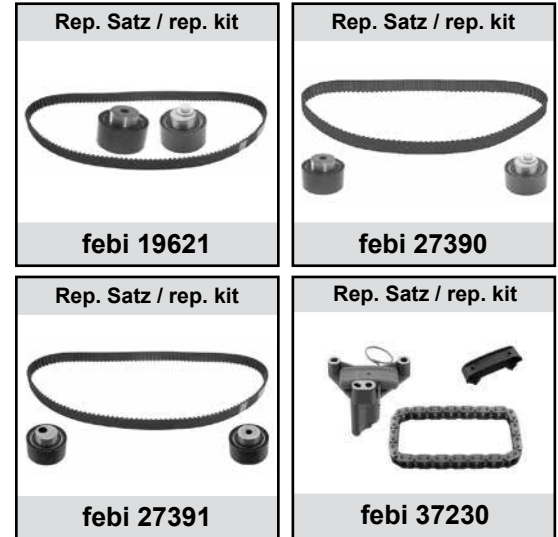

Ref. - No.

19488
27247

55190052
71771437

Umlenkrolle / deflection pulley
Umlenkrolle / deflection pulley

ØA 65 B29
ØA 80 B25

2,0 D (80kW / 88kW) / 2,2 D (94kW)

(1) (mot.) 2,0 JTD (80kW/88kW)

(2) (mot.) 2,2 JTD (94kW)