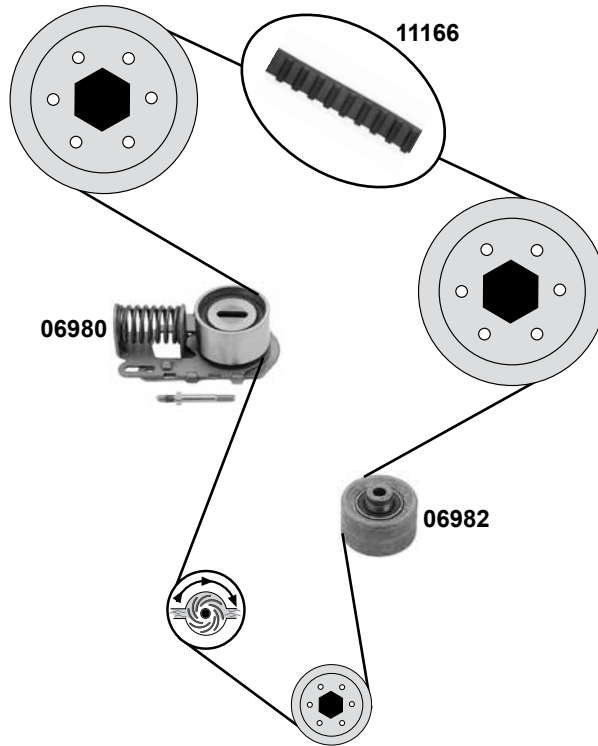

2,1 HDi

(XUD11A / XUD11ATE / XUD11BTE)

(1) (mot.) XUD11ATE / XUD11BTE

Ref. - No.

Ref. - No.	Description	Notes	Dimensions
04733	Spannrolle / tension roller	(ex.) AC	ØA 85 B26
05801	Spannrolle / tension roller		ØA 70 B27/29
06980	Spannrolle / tension roller		ØA 57 B31
06982	Umlenkrolle / deflection pulley		ØA 60 ØI 10 B34
09791	Spannrolle / tension roller	AC + servo	ØA 60 B26,5
11106	Rep. Satz Zahnriemen / rep. kit timing belt	(1)	Z 149 B25,27
11166	Zahnriemen / timing belt	(1)	Z 149 B25,4
19072	Riemenspanner / belt tensioner	AC + servo