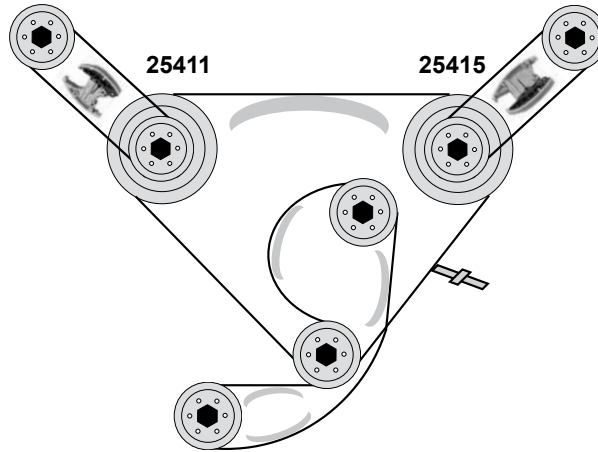

2,7 TDI / 3,0 TDi

(CAMA/CAMB/CGKA/CGKB/CCWA/CCWB/CCLA/BKN/ASB/BPP/BSG/CAPA)