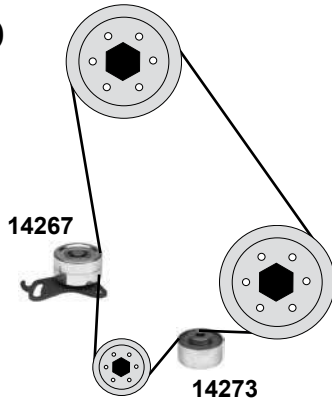

TOYOTA Land Cruiser

(84→)

Car
Division

2,2 / 2,4 D (L / LT)