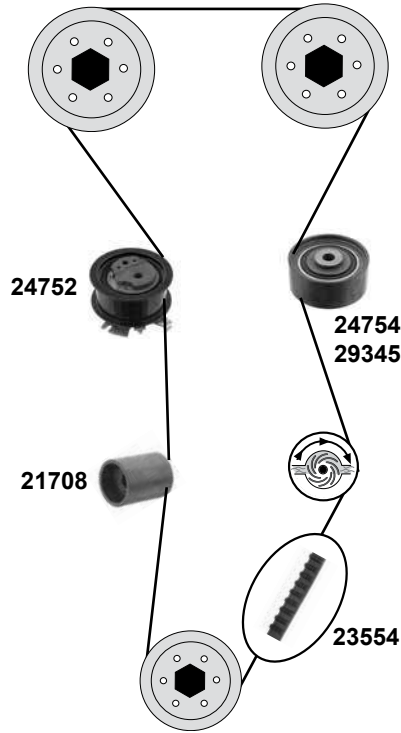

SEAT Leon (1P1) (05→)

Car
Division

2,0 TDI (AZV / BKD / BMN / CEGA)