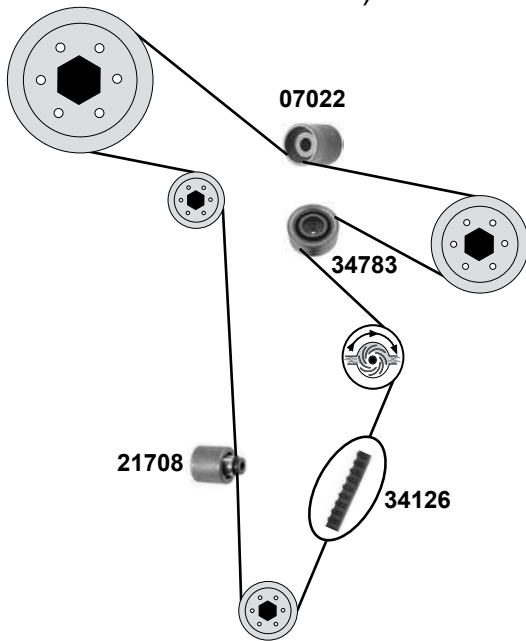

VOLKSWAGEN Amarok

(10→)

Car
Division

2,0 TDI

(CDCA/CNEA/CSHA/CNFA/CDBA)

2,0 TDI

(CBDA/CDCA/CNEA/CNFA/CSHA)