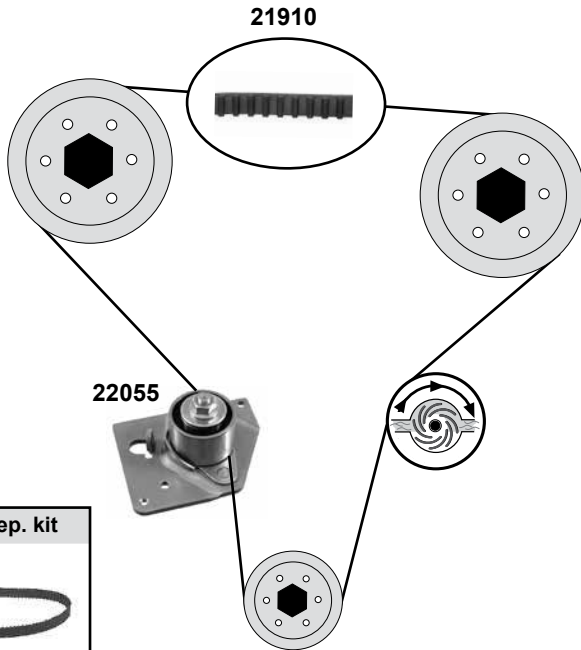

NISSAN Interstar (X70)

(02→)

Car
Division

1,9 D (F9Q)

2,2 D (G9T)