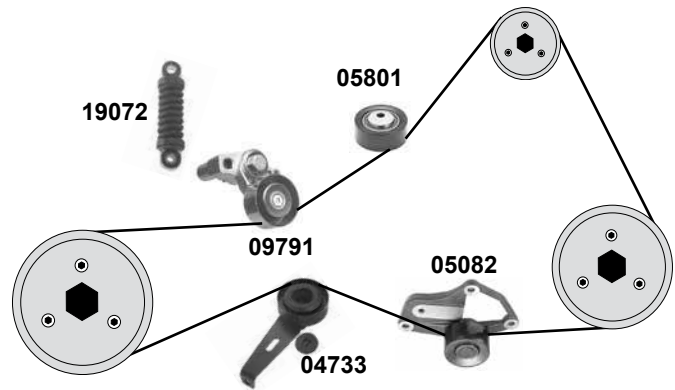

Modell: 01/94 →