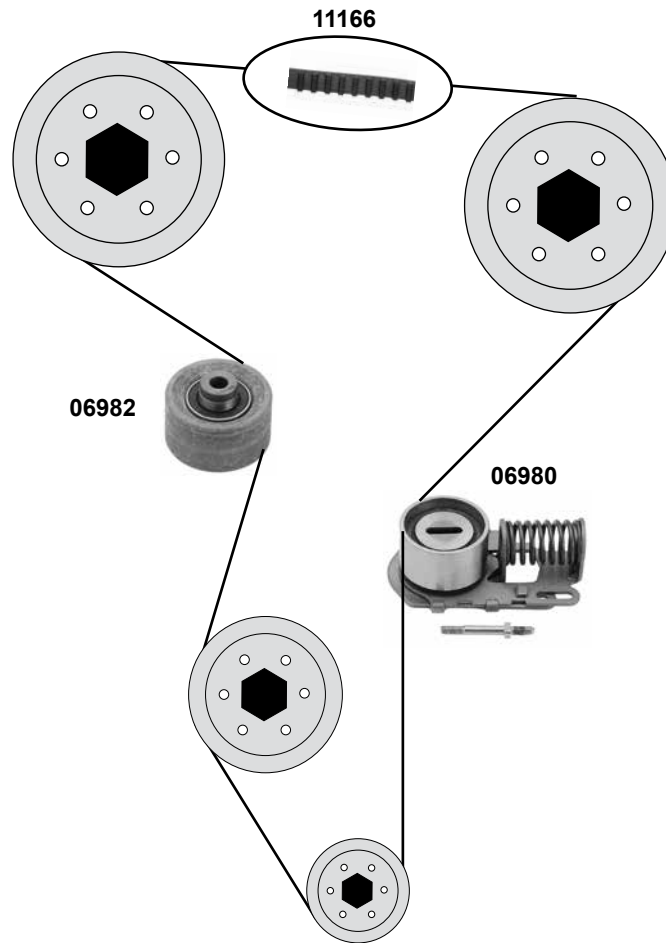

LANCIA

Zeta (220)

(94→02)

Car
Division

2,0 D (80kW)

	Ref. - No.			
05801	9618888580	Umlenkrolle / deflection pulley	AC	ØA 70 ØI 10/16
15002	9633315180	Umlenkrolle / deflection pulley	(ex.) AC	ØA 70 ØI 10/16
17063	9400829629	Spannrolle / tension roller		ØA 60 ØI 13
17064	9400830319	Umlenkrolle / deflection pulley	(ex.) 16 V	ØA 60 ØI 10
17765	9463380680	Zahnriemen / timing belt	8 V	Z 141 B25
19119	9653522380	Riemenspanner / Tensioner Assembl		ØA 70 B25
19623	9467628980	Rep. Satz Zahnriemen / rep. kit timing belt	8 V	
21865	9464034380	Zahnriemen / timing belt	16 V	Z 144 B25,4
27390	9467626880	Rep. Satz Zahnriemen / rep. kit timing belt	16 V	Z 144 B25,4
33691	9464474289	Steuerkette / timing chain	(mot.) 2,0 JTD 16V	E 40
37211	9400849229	Kettenspanner / chain tensioner	(mot.) 2,0 JTD 16V	
37224	9400829949	Gleitschiene / sliding rail	(mot.) 2,0 JTD 16V	
37230	9400849239	Rep. Satz Steuerkette / rep. kit timing chain	(mot.) 2,0 JTD 16V	