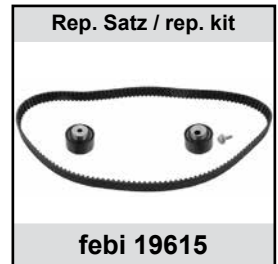

AC

- (1) (ex.) variable servo
- (2) servo (ex.) O 08400→

Ref. - No.

Ref. - No.	Description	Notes	Dimensions
11348	Spannrolle / tension roller	man.	ØA 85 B26
17063	Spannrolle / tension roller		ØA 60 ØI 13
17064	Umlenkrolle / deflection pulley		ØA 60 ØI 10
17761	Zahnriemen / timing belt		Z 140 B25,4
19482	Spannrolle / tension roller	(2)	ØA 60
19615	Rep. Satz Zahnriemen / rep. kit timing belt	(1) (2)	ØA 60 B25
21248	Umlenkrolle / deflection pulley	02→	ØA 60 B25
37270	Riemenspanner / belt tensioner		ØA 60 B25