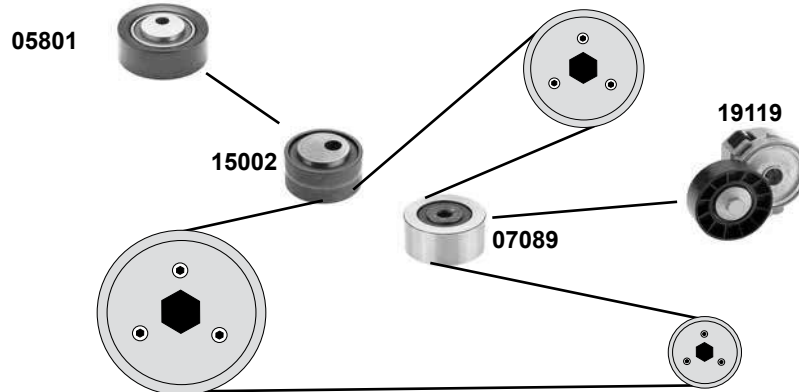

(1) DW12TED4 → O 10010

(3) DW10ATED/DW10

(2) DW12TED4 O 10011→

(4) DW12TED4

Ref. - No.

Ref. - No.	Description	Quantity	Notes	Dimensions
05801	Spannrolle / tension roller	(1)	servo AC	ØA 70 ØI 10/16
07089	Spannrolle / tension roller	(ex.)	AC	ØA 50 B26
15002	Spannrolle / tension roller	(ex.)	AC	ØA 50 B26
17063	Spannrolle / tension roller	(1)		ØA 60 ØI 13
17064	Umlenkrolle / deflection pulley	(1)		ØA 60 ØI 10
17764	Zahnriemen / timing belt	(4)		Z 146 B25,4
17765	Zahnriemen / timing belt	(3)		Z 141 B25,4
19119	Riemenspanner / belt tensioner	(1)		ØA 70 B25
19621	Rep. Satz Zahnriemen / rep. kit timing belt	(1)		146 Z B24,96
19623	Rep. Satz Zahnriemen / rep. kit timing belt	(3)		141 Z B25,4
27376	Spannrolle / tension roller	(2)		ØA 62 B30
27377	Umlenkrolle / deflection pulley	(2)		ØA 62 B30
27391	Rep. Satz Zahnriemen / rep. kit timing belt	(2)		Z 146 B25,4
33691	Steuerkette / timing chain	(4) 00 →		
37211	Kettenspanner / chain tensioner	(4) 99 →04		
37230	Rep. Satz Steuerkette / rep. kit timing chain	(4)		40 E