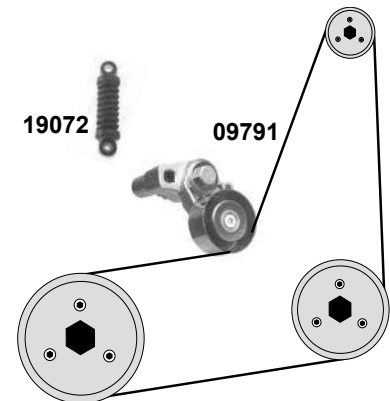

Ref. - No.

05801	5751.29	Spannrolle / tension roller	servo AC	ØA 70 ØI 10/16
07089	5751.96	Spannrolle / tension roller	(ex.) AC	ØA 50 B26
09791	5751.30	Spannrolle / tension roller	servo AC	ØA 60 B26,5
15002	5751.56	Spannrolle / tension roller	(ex.) AC	ØA 50 B26
17063	0829.59	Spannrolle / tension roller		ØA 60 ØI 13
17064	0830.28	Umlenkrolle / deflection pulley		ØA 60 ØI 10
17765	0816.A9	Zahnriemen / timing belt		Z 141 B25,4
19072	5751.81	Schwingungsdämpfer / vibration damper	servo AC	ØA 70 B25
19119	5751.55	Riemenspanner / belt tensioner		
19623	0831.82	Rep. Satz Zahnriemen / rep. kit timing belt