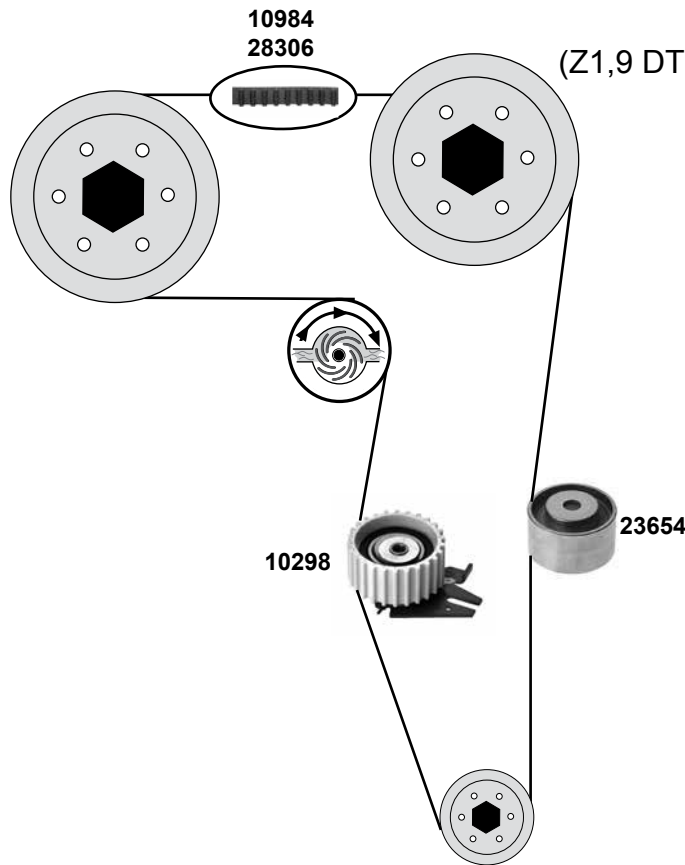

1,9 TD

(Z1,9 DT / Z 1,9 DTH / Z 1,9 DTL)

1,9 TD

(Z1,9 DT / Z1,9 DTL / Z1,9 DTH)