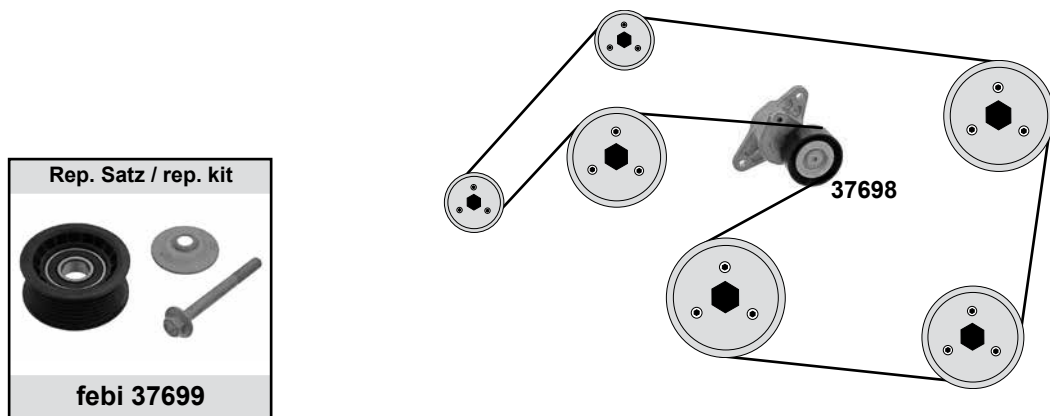

MERCEDES-BENZ E-Klasse (BM 211)

(02→)

Car
Division

E 400 CDI

(OM 628.961)

(1) (mot.) 960/961/962/963

Ref. - No.				
19078	611 052 03 16	Gleitschiene / sliding rail	(mot.) 628.961	
24277	628 052 01 16	Gleitschiene oben links / sliding rail upper left	(1)	
24278	628 052 00 16	Gleitschiene unten rechts / sliding rail lower right	(1)	
24279	628 052 03 16	Gleitschiene unten links / sliding rail lower left	(1)	
24280	628 052 05 16	Gleitschiene oben rechts / sliding rail upper right	(1)	
26750	642 050 03 11	Kettenspanner / chain tensioner		
30319	642 050 03 11 S1	Rep. Satz Steuerkette / rep. kit timing chain		
30498	000 993 30 76	Steuerkette / timing chain	(mot.) 629.910	
37698	628 200 01 70	Riemenspanner / belt tensioner		ØA 70 B28
37699	628 202 00 19	Rep.Satz Umlenkrolle / rep. kit deflection pulley		ØA 62