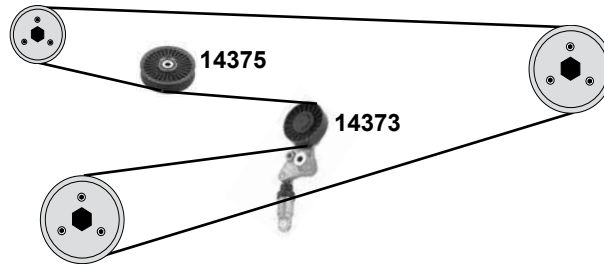

Ref. - No.			
12979	24418171	Kettenspanner / chain tensioner		
12980	24418172	Kettenspanner / chain tensioner		
14373	09180809	Riemenspanner / belt tensioner		
14375	55350960	Spannrolle / tension roller		ØA 90 B24,4
17615	90529247	Steuerkette / timing chainx		ØA 109 B26,4
17616	90529248	Steuerkette / timing chain		78 E
25383	09128999	Steuerkette einfach / timing chain simplex		80 E
30444	90529247 S1	Rep. Satz Steuerkette / rep. kit timing chain		74 E
30449	90529248 S1	Rep. Satz Steuerkette / rep. kit timing chain		
40040	90573822	Kettenspanner / chain tensioner	(mot.) Y2,2DTR