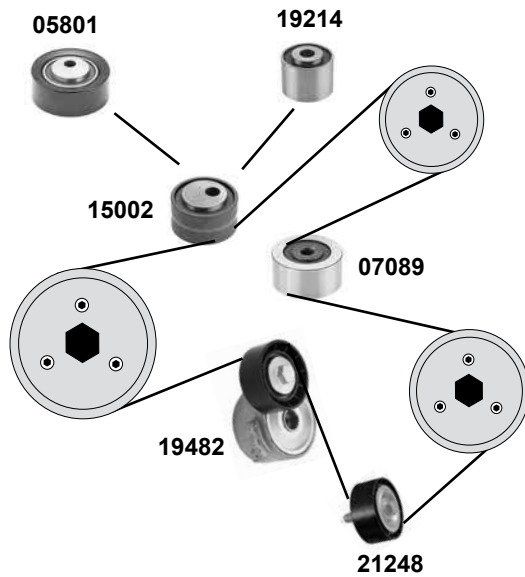

(1) (ex.) variable servo

(2) servo (ex.) AC

Ref. - No.

Ref. - No.	Description	Notes	Dimensions
05801	Umlenkrolle / deflection pulley	servo AC	ØA 70 ØI 10/16
07089	Spannrolle / tension roller	(ex.) AC	ØA 50 B26
09791	Spannrolle / tension roller	servo AC	ØA 60 B26,5
11348	Spannrolle / tension roller	man.	ØA 85 B26
15002	Spannrolle / tension roller	(ex.) AC	ØA 50 B26
17063	Spannrolle / tension roller		ØA 60 ØI 13
17064	Umlenkrolle / deflection pulley		ØA 60 ØI 10
17761	Zahnriemen / timing belt		Z 140 B25,4
19072	Schwingungsdämpfer / vibration damper	servo AC	
19214	Umlenkrolle / deflection pulley	servo (1) (ex.) AC	ØA 37 B27
19482	Spannrolle / tension roller	(2)	ØA 60
19615	Rep. Satz Zahnriemen / rep. kit timing belt		Z 140
21248	Umlenkrolle / deflection pulley	(1) (2)	ØA 60 B25