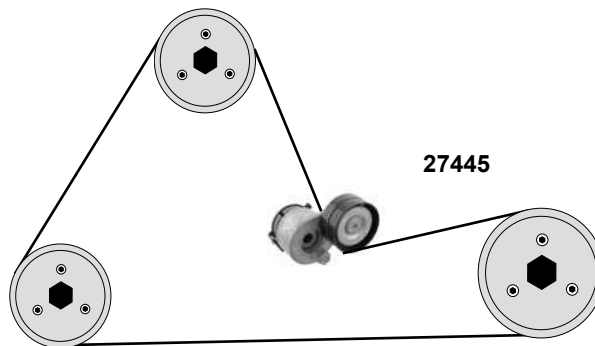

Ref. - No.

24529
26900
26901
27445

82 00 071 267
82 00 248 497
77 01 477 050
82 00 472 180

Spannrolle / tension roller
Zahnriemen / timing belt
Rep. Satz Zahnriemen / rep. kit timing belt
Riemenspanner / belt tensioner

ØA 50
Z 133 B26
Z 133 B26
ØA 65 H30