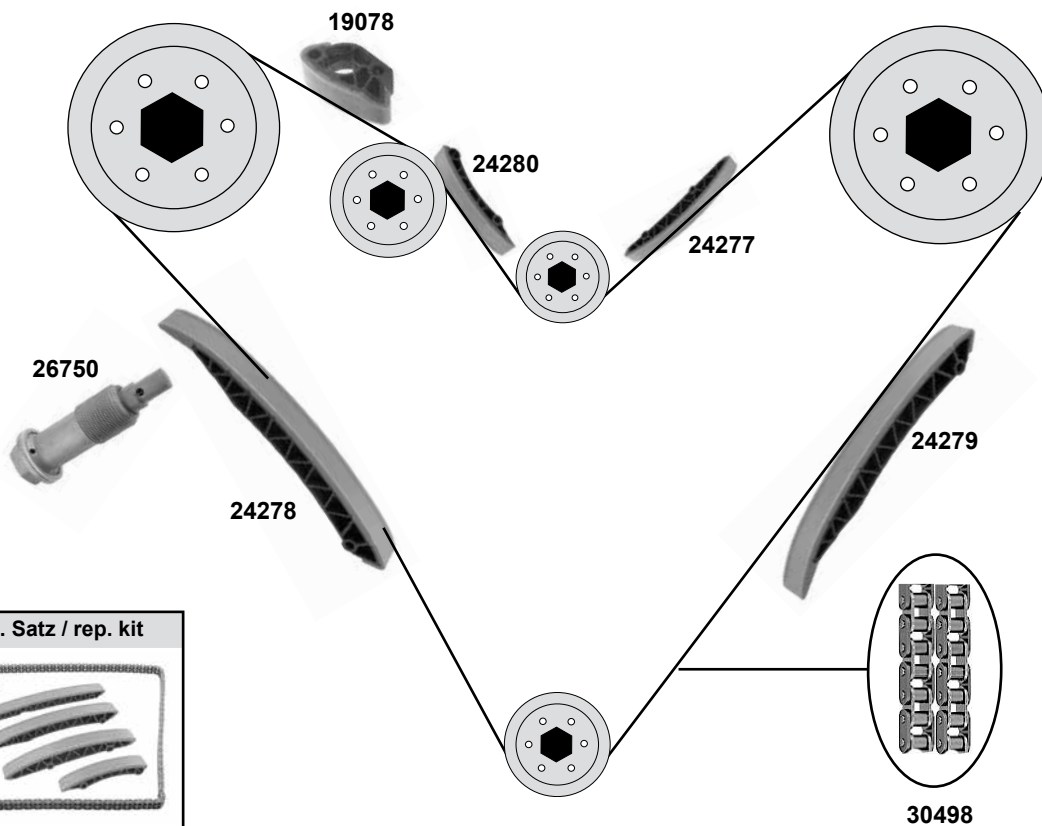

MERCEDES-BENZ E-Klasse (BM 211)

(02→)

Car
Division

E 400 CDI

(OM 628.961)

(1) (mot.) 960/961/962/963

Ref. - No.				
19078	611 052 03 16	Gleitschiene / sliding rail	(mot.) 628.961	
24277	628 052 01 16	Gleitschiene oben links / sliding rail upper left	(1)	
24278	628 052 00 16	Gleitschiene unten rechts / sliding rail lower right	(1)	
24279	628 052 03 16	Gleitschiene unten links / sliding rail lower left	(1)	
24280	628 052 05 16	Gleitschiene oben rechts / sliding rail upper right	(1)	
26750	642 050 03 11	Kettenspanner / chain tensioner		
30319	642 050 03 11 S1	Rep. Satz Steuerkette / rep. kit timing chain		
30498	000 993 30 76	Steuerkette / timing chain	(mot.) 629.910	
37698	628 200 01 70	Riemenspanner / belt tensioner		ØA 70 B28
37699	628 202 00 19	Rep.Satz Umlenkrolle / rep. kit deflection pulley		ØA 62