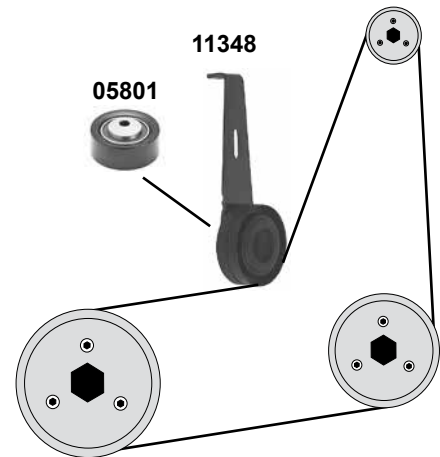

- (1) (ex.) variable servo
- (2) O 08375→
- (3) Limosine (mot.) DW8 ex. variable servo (ex.) AC → O 08374
  Break (mot.) DW8 ex. variable servo (ex.) AC → O 08374

Ref. - No.

Part No.	Ref. - No.	Description	Notes	Dimensions
05801	5751.29	Spannrolle / tension roller	servo AC	ØA 70 ØI 10/16
09791	5751.30	Riemenspanner / belt tensioner	servo AC	ØA 60 B 26,5
11348	5751.45	Spannrolle / tension roller	man.	ØA 85 B 26
17063	0829.59	Spannrolle / tension roller		ØA 60 ØI 13
17064	0830.63	Umlenkrolle / deflection pulley		ØA 60 ØI 10 B42,2
17761	0816.93	Zahnriemen / timing belt		Z 140 B 25,4
19072	5751.81	Schwingungsdämpfer / vibration damper	servo AC	
19214	5751.67	Umlenkrolle / deflection pulley	servo (1) (ex.) AC	ØA 37 B 27
19482	5751.74	Spannrolle / tension roller	servo AC (1) (2)	ØA 60
19615	0831.58	Rep. Satz Zahnriemen / rep. kit timing belt		
21248	5751.73	Umlenkrolle / deflection pulley	(1) (2) servo	ØA 60 B 25
22353	5751.91	Umlenkrolle / deflection pulley	(3)	ØA 60 B 26,5