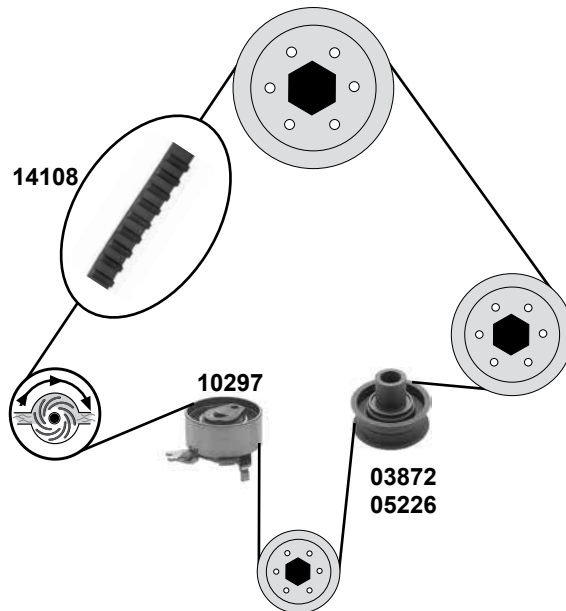

Ref. - No.			
03872	09128741	Umlenkrolle / deflection pulley		ØA 52 ØI 27
05226	90264022	Umlenkrolle / deflection pulley		ØA 71 ØI 27B58,5
10297	09158004	Spannrolle / tension roller		ØA 58 ØI 26
11101	90410784	Zahnriemen / timing belt		Z 146 B24
14108	90530598	Zahnriemen / timing belt		Z 176 B24
14111	90530598 S2	Rep. Satz Zahnriemen / rep. kit timing belt