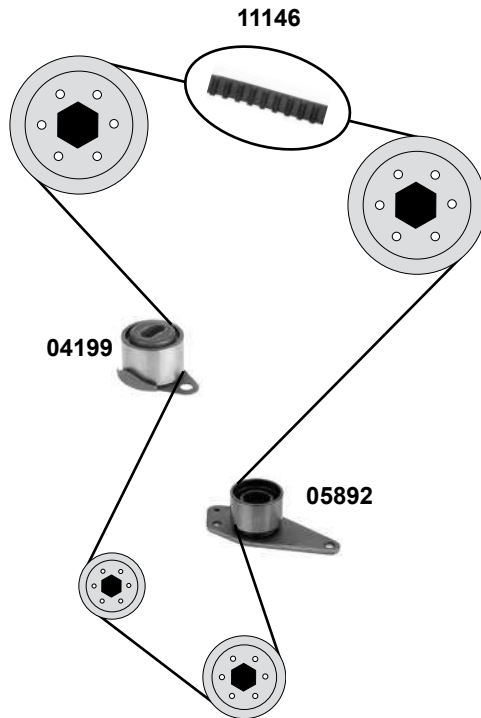

1,9 D
(F8Q)

1,9 D
(F9Q)