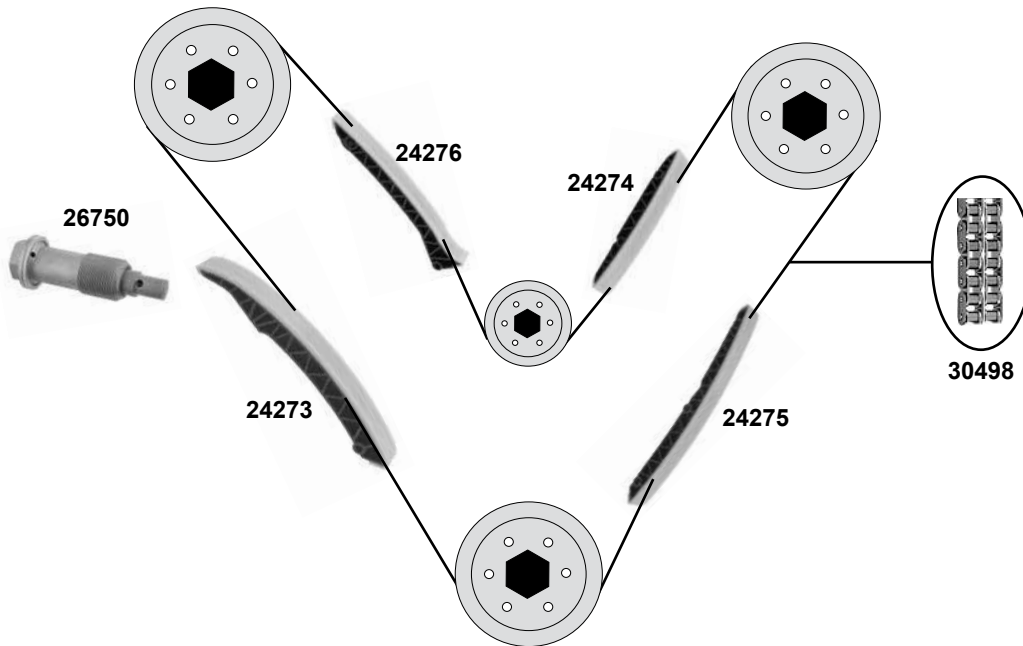

S 420 CDI (OM 629.911)

S-Klasse (BM 222) (13→)

S 350 (OM 642.961)