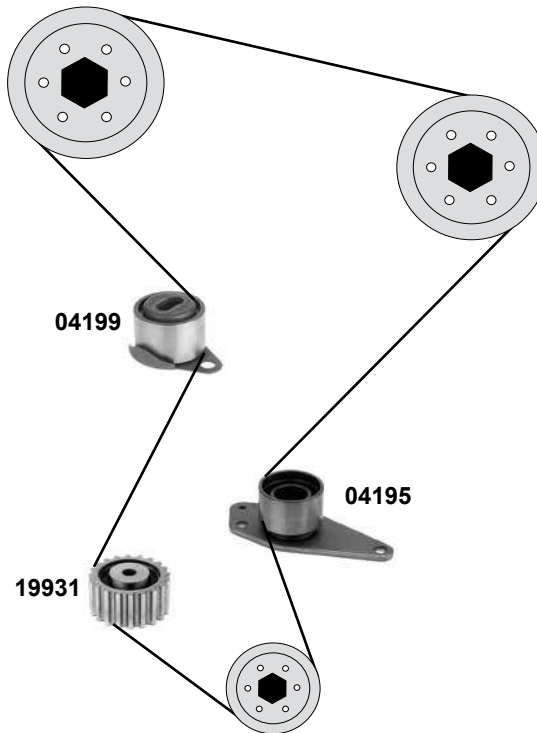

1,9 D
(F8Q-600 / F8Q-606)