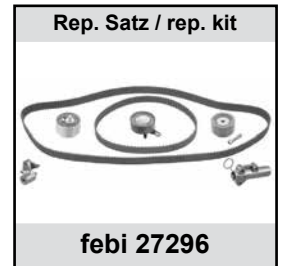

VOLKSWAGEN

Passat 4 (3B)

(97→05)

Car
Division

2,5 TDI

(AFB / AKN / BAU / BDG / BDH)

	Ref. - No.			
11276	059 903 341 A	Umlenkrolle / deflection pulley	Modell: 98 →	ØA 64 ØI 17 B23
11323	059 260 523 A	Spannrolle / tension roller		ØA 63 ØI 8 B17
11324	059 903 341	Umlenkrolle / deflection pulley	Modell: 98 →	ØA 64 ØI 8 B24
17942	059 109 243 J	Spannrolle / tension roller		ØA 72 B34
17946	059 109 243 L	Spannrolle / tension roller		ØA73 B27
18664	059 109 244 B	Umlenkrolle / deflection pulley		Z 87 B24
19365	059 130 113 A	Zahnriemen / timing belt		Z 207 B24
19367	059 109 119 A	Zahnriemen / timing belt	(mot.) AFB/AKN	Z 207 B24
21780	059 109 119 B	Zahnriemen / timing belt	(ex.) (mot.) AFB/AKN	Z 207 B30
22339	059 109 487 C	Riemenspanner / belt tensioner		
22340	059 109 479 B	Riemenspanner / belt tensioner		
26122	059 109 119 A S1	Rep. Satz Zahnriemen / rep. kit timing belt	(mot.) AFB/AKN	Z 207 B24
27302	059 109 119 B S4	Rep. Satz Zahnriemen / rep. kit timing belt	(ex.) (mot.) AFB/AKN	Z 207 B30
27292	059 109 119 A S2	Rep. Satz Zahnriemen / rep. kit timing belt		
27296	059 109 119 A S3	Rep. Satz Zahnriemen / rep. kit timing belt