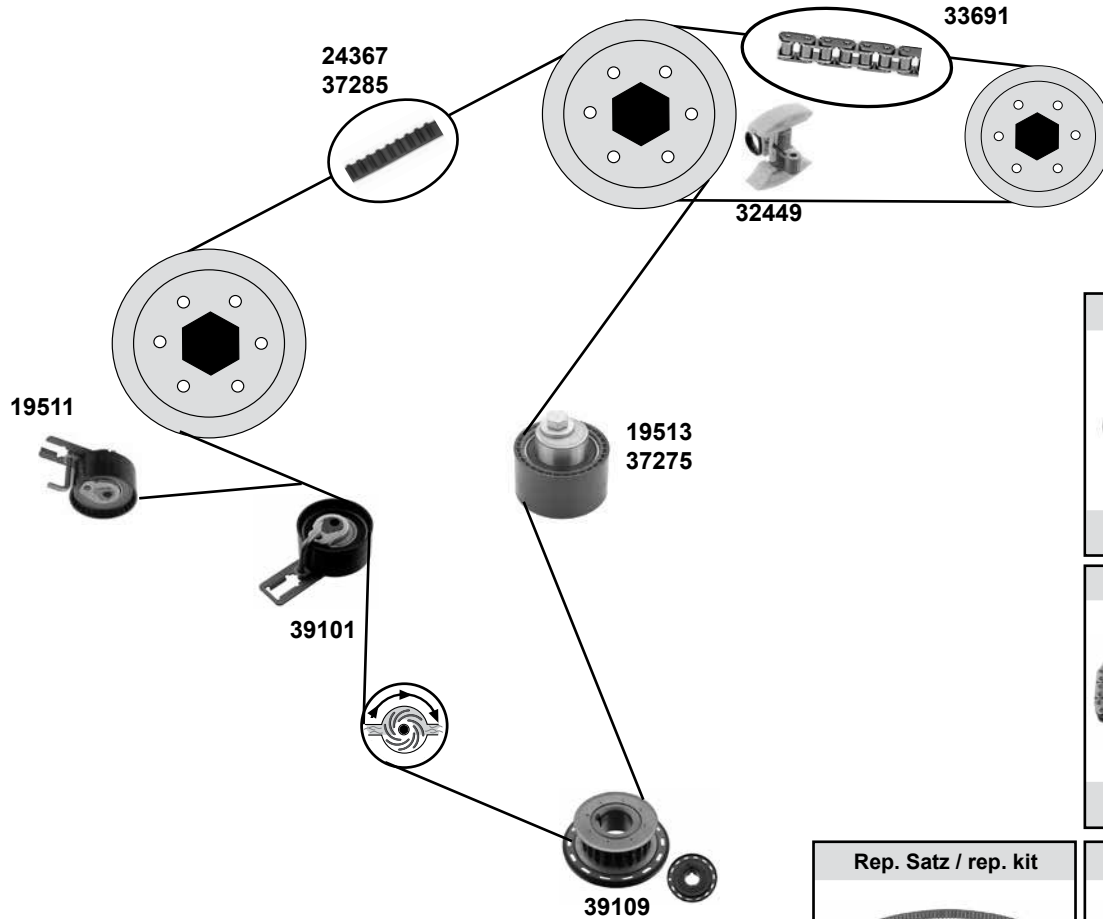

(1) (mot.) DV6DTE M, DV6ETED M / 02→

(2) (mot.) DV6ATED4 / DV6B 02→

(3) (mot.) DV6DTE M, DV6ETED M

Ref. - No.

Ref. - No.				
19511	0829.88	Spannrolle / tension roller	(2)	ØA 60 B29
19513	0830.48	Umlenkrolle / deflection pulley	(2)	ØA 60 B30
24367	0816.G7	Zahnriemen / timing belt	(2)	Z137 B25
24369	0831.V4	Rep. Satz Zahnriemen / rep. kit timing belt	(2)	Z137 B25
32449	0816.J1 SK	Kettenspanner / chain tensioner	(2)	
33691	0816.F6	Steuerkette / timing chain	(2)	E 40
33692	0816.J1	Rep. Satz Steuerkette / rep kit timing chain	(2)	E 40
37275	0830.75	Umlenkrolle / deflection pulley	(3) 02→	ØA 61 B30
37285	0816.L0	Zahnriemen / timing belt	(1)	Z141 B25,4
39101	0829.F8	Spannrolle / tension roller	(3) 02→	ØA 60 B29
39109	96 772 672 80	Zahnrad / gear	(3) 02→	
39203	16 087 474 80	Rep. Satz Zahnriemen / rep. kit timing belt	(3) 02→	
39204	16 087 474 80 S1	Rep. Satz Zahnriemen / rep. kit timing belt	(3) 02→