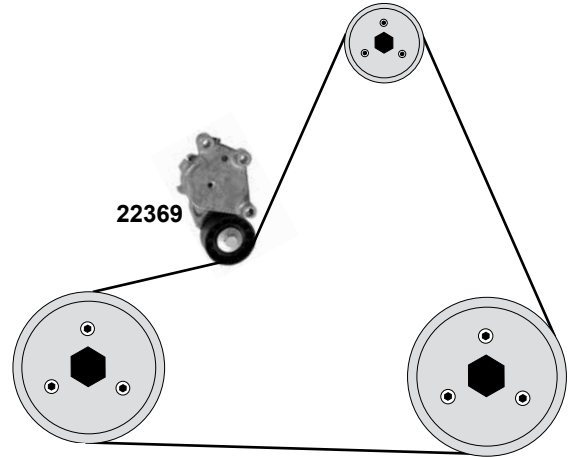

FORD B-Max (08/12→)

Car
Division

1,5 / 1,6 TDCi