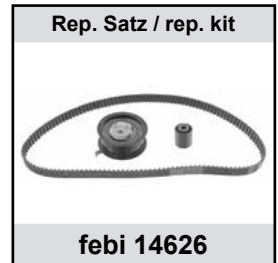

(1) (mot.) AAZ → 552 765
(mot.) 1Z → 289 575

(2) (mot.) AHU / ALE / AFN: alle / all
(mot.) AAZ 552 766 →
(mot.) 1Z 289 576 →

Ref. - No.

Ref. - No.	Description	Quantity	Dimensions
01231	Spannrolle / tension roller		ØA 78 ØI 8 B25
06687	Spannrolle / tension roller	(1)	ØA 72 ØI 10 B27
07078	Umlenkrolle / deflection pulley		ØA 28 ØI 8 B31,5
10293	Spannrolle / tension roller	(1)	ØA 67 ØI 8 B25
10294	Spannrolle / tension roller	(2)	ØA 67 ØI 8 B25
11039	Zahnriemen / timing belt		Z 137 B25,4
11701	Riemenscheibe Generator / belt pulley alternator		
14620	Rep. Satz Zahnriemen / rep. kit timing belt	(1)	
14626	Rep. Satz Zahnriemen / rep. kit timing belt	(2)	