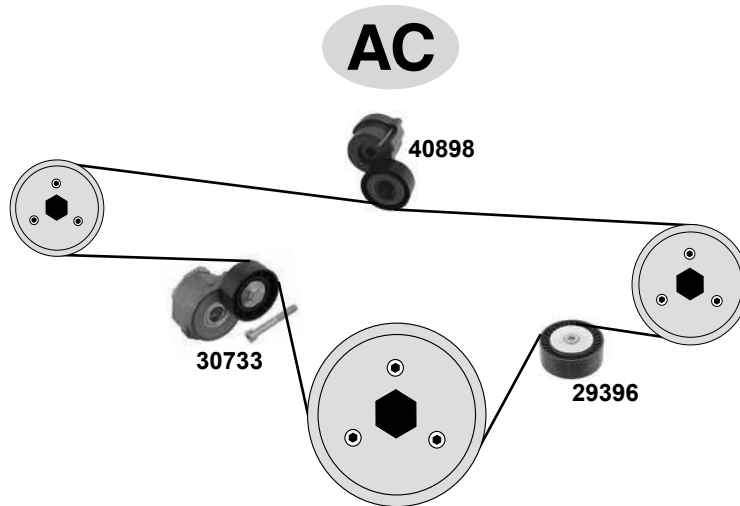

1,6 D / 1,9 D / 2,0 D