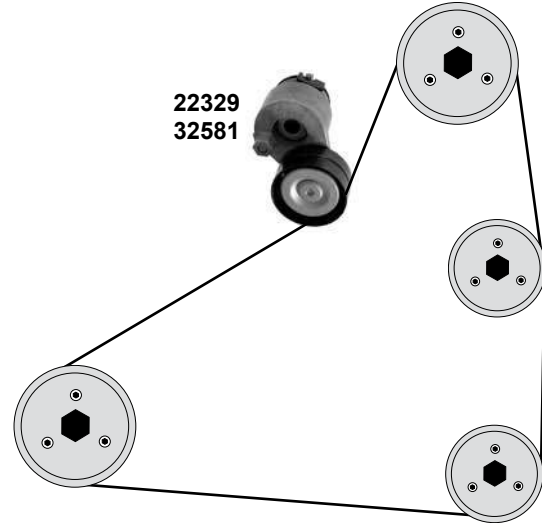

NISSAN Interstar (X70)

(02→)

Car
Division

1,9 D (F9Q)

2,2 D (G9T)