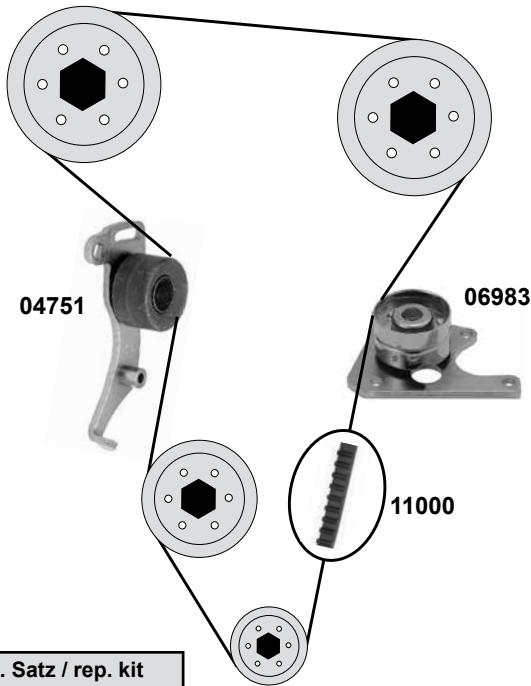

FIAT Ducato (230) (94→02)

Car
Division

1,9 D (D9B/ DHX)