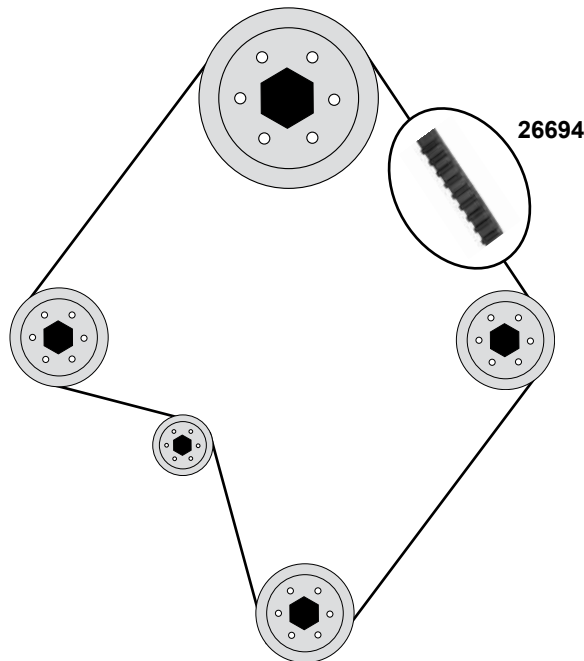

2,2 D

Ref. - No.

26694
26734

0K016-12-205
0K054-12-700

Zahnriemen / timing belt
Spannrolle / tension roller

12/96 → 12/97
10/97 →

Z 164
ØA 58 B29