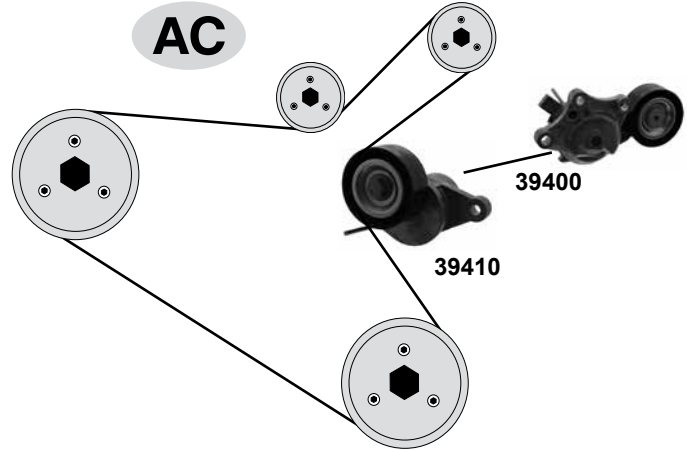

- (1) (mot.) DV4C (ex.) Start - Stopp
- (2) (ex.) (mot.) DV4C / + Start - Stopp

Ref. - No.

Ref. - No.	Description	Notes	Dimensions
22369	Riemenspanner / belt tensioner	(1)	ØA 65 B25,5
37275	Umlenkrolle / deflection pulley		ØA 60 B30
37285	Zahnriemen / timing belt	(ex.) (mot.) DV4C	
39100	Zahnriemen / timing belt	(mot.) DV4C	Z 139 B25,4
39101	Spannrolle / tension roller	(mot.) DV4C	ØA 60 B29
39109	Zahnrad / gear		
39200	Rep. Satz Zahnriemen / rep. kit timing belt	(mot.) DV4C	
39201	Rep. Satz Zahnriemen / rep. kit timing belt	(mot.) DV4C	
39203	Rep. Satz Zahnriemen / rep. kit timing belt	(ex.) (mot.) DV4C	
39204	Rep. Satz Zahnriemen / rep. kit timing belt	(ex.) (mot.) DV4C	
39400	Riemenspanner / belt tensioner	(2)	ØA 65 B25
39410	Riemenspanner / belt tensioner	(2)	ØA 65 B25