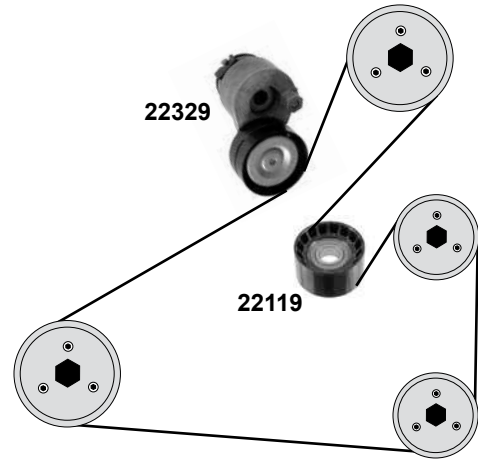

RENAULT Espace 4

(02→)

Car
Division

1,9 D

(F9Q-680,820)