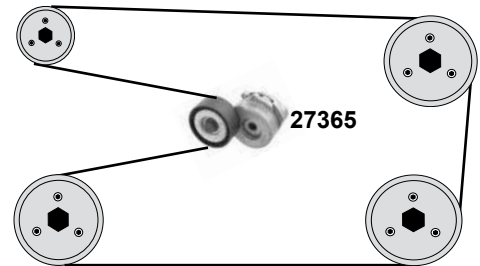

1,3 CDTI (A 1,3 DTE)