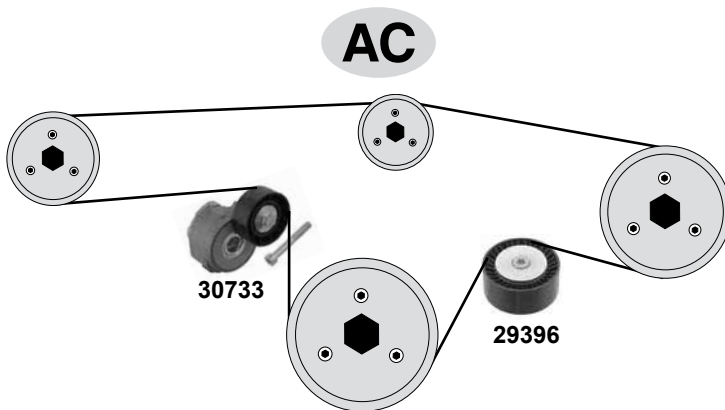

1,9 TD
(Z 1,9 DT / Z1,9 DTL / Z 1,9 DTH)

(1) (mot.) Z 1,9 DT	→ (ch.) 72172468 / 7G150345
(mot.) Z 1,9 DTL	→ (ch.) 72207929 / 7G150345
(mot.) Z 1,9 DTH	→ (ch.) 72212298 / 7G150345
(2) (mot.) Z 1,9 DT	(ch.) 72172469 / 7G150346 →
(mot.) Z 1,9 DTL	(ch.) 72207930 / 7G150346 →
(mot.) Z 1,9 DTH	(ch.) 72212299 / 7G150346 →

Ref. - No.

Ref. - No.	Description	Part No.	Dimensions
10298	Spannrolle / tension roller		ØA 64 B40
10984	Zahnriemen / timing belt	(mot.) Z 1,9 DT/DTL	Z 190 B24
23654	Umlenkrolle / deflection pulley	(mot.) Z 1,9 DT/DTL	ØA 53 ØI 10 B 31/29
23655	Rep. Satz Zahnriemen / rep. kit timing belt	(mot.) Z 1,9 DTH	Z 190 B24
28305	Rep. Satz Zahnriemen / rep. kit timing belt	(mot.) Z 1,9 DTH	Z 199 B24
28306	Zahnriemen / timing belt	(mot.) Z 1,9 DTH	Z 199 B24
29396	Umlenkrolle / deflection pulley	(1)	ØA 70 B26
30733	Riemenspanner / belt tensioner	(1)	ØA 65 B26
31089	Umlenkrolle / deflection pulley	(2)	ØA 65 B26
40898	Riemenspanner / belt tensioner		ØA 65 B26