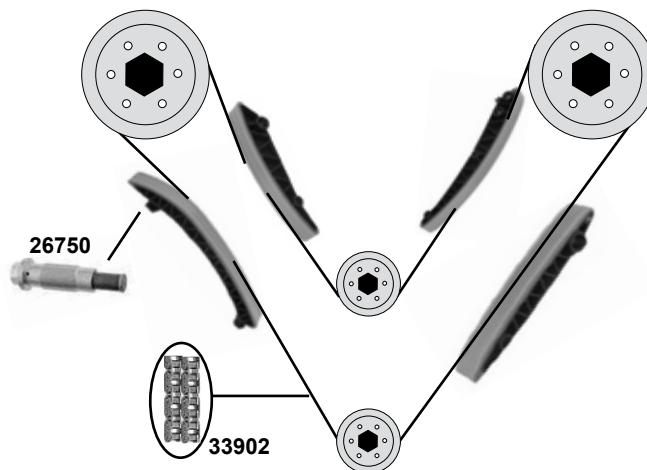

Ref. - No.

15179	642 200 10 70	Umlenkrolle / deflection pulley
24273	629 050 01 16	Gleitschiene / sliding rail
24274	629 050 02 16	Gleitschiene / sliding rail
24275	629 050 03 16	Gleitschiene / sliding rail
24276	629 050 04 16	Gleitschiene / sliding rail
26750	642 050 03 11	Kettenspanner / chain tensioner
27527	642 200 13 70	Riemenspanner / belt tensioner
30279	642 050 09 16	Gleitschienensatz / timing-chain guides kit
30320	642 050 03 11 S2	Rep. Satz Steuerkette / rep. kit timing chain
30321	642 050 03 11 S3	Rep. Satz Steuerkette / rep. kit timing chain
30498	000 993 30 76	Steuerkette / timing chain
33902	000 993 63 76 S1	Steuerkette / timing chain

ØA 54 B30

190 E