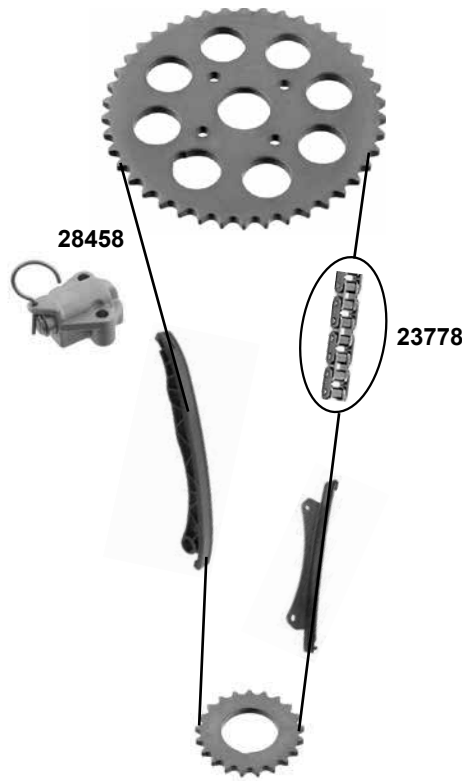

FIAT
Panda MY (169)
(09→11)

Car
Division

1,3 D