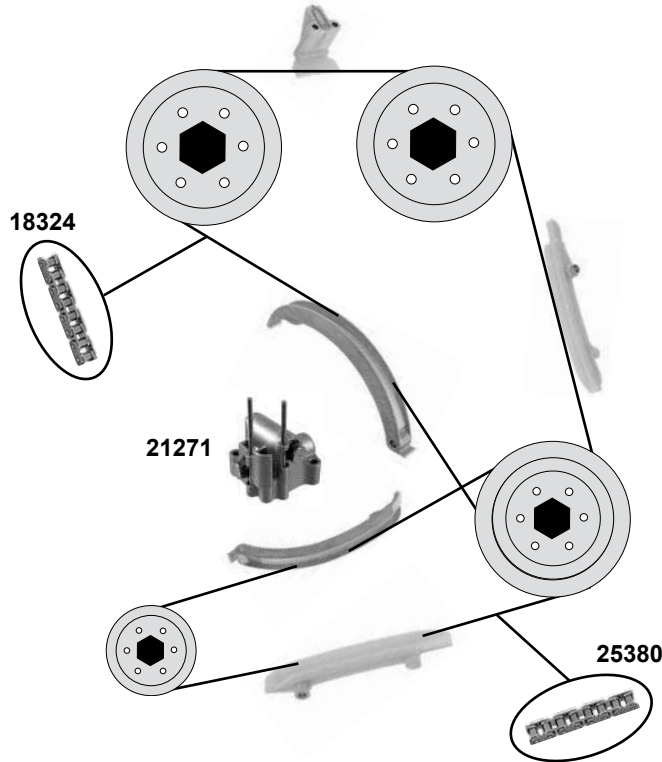

VAUXHALL Omega B

(94→03)

Car
Division

2,5 TD 24V (Y 2,5 TD)

	Ref. - No.			
18324	93171417	Steuerkette / timing chain		90 E
21271	93171416	Kettenspanner / chain tensioner		
21300	09266523	Umlenkrolle / deflection pulley		ØA70 Ø18 B23
25380	93171410	Steuerkette / timing chain		68 E
27375	93172026	Riemenspanner / belt tensioner		ØA66 B28
30114	93171384	Spannrolle / tension roller		ØA70 B25,5 / 23
30343	93171410 S1	Rep. Satz Steuerkette / rep. kit timing chain		90 E
30444	93191274 SK	Rep. Satz Steuerkette / rep. kit timing chain		68 E