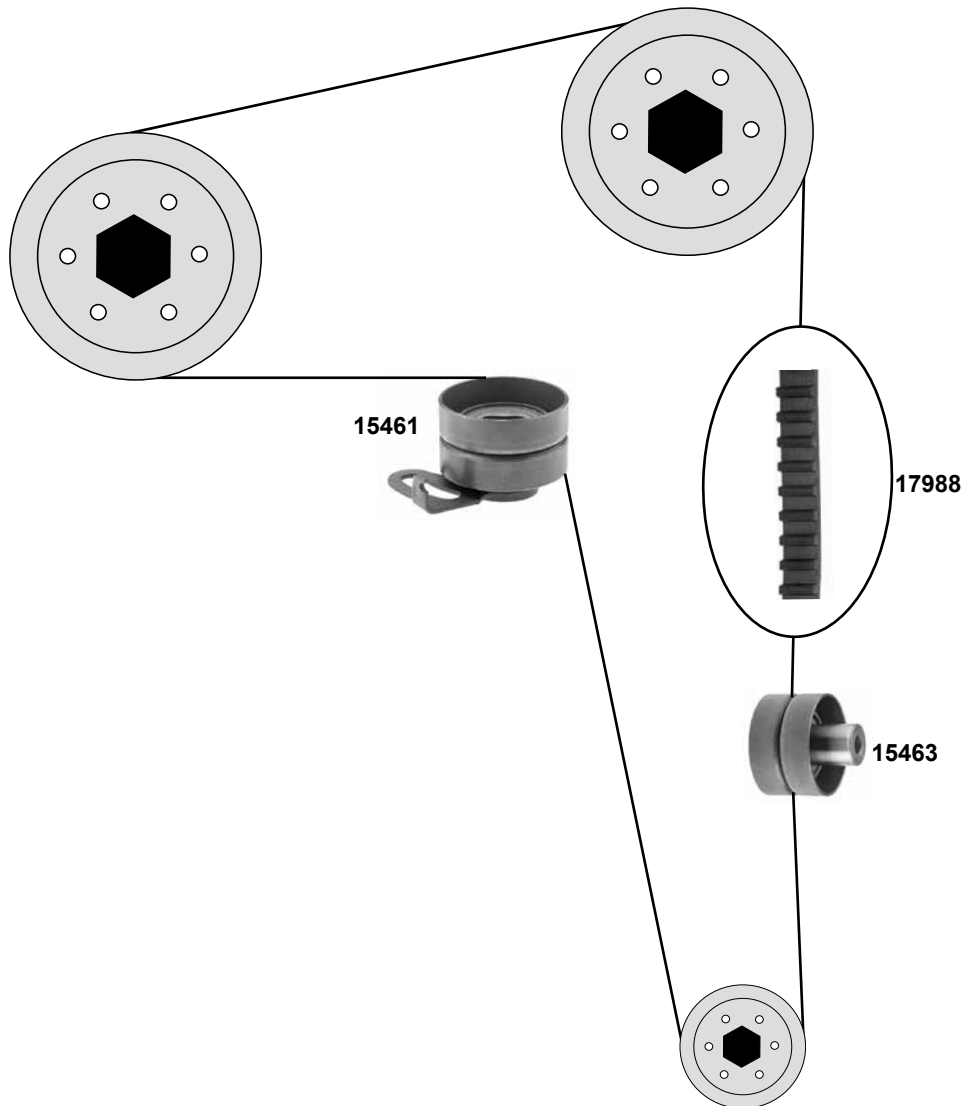

Ref. - No.

15461 13070-V7203
15463 13077-V7202
17988 13028-81T25

Spannrolle / tension roller
Umlenkrolle / deflection pulley
Zahnriemen / timing belt

Modell: 94 →

ØA 60 H36
ØA 60 H36
Z 149 B30