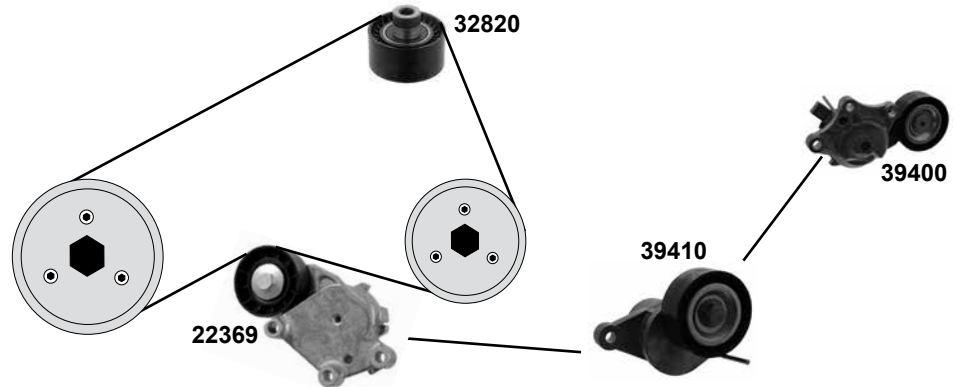

1,6 HDi

(DV6C/DV6TED4/DV6ETED4/DV6DTED/DV6DTED M/DV6ETED M/DV6BUTED4/DV6AUTED4)

RCZ

(10→)

2,0 HDi

(DW10CTED4)