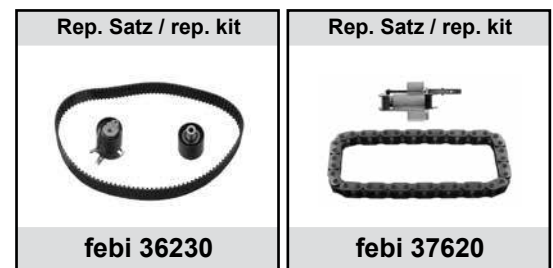

Ref. - No.

Ref. - No.	Description	Notes	Dimensions
26816	0830.51 Umlenkrolle / deflection pulley		ØA 60 B30
33691	0816.F6 Steuerkette / timing chain	(3) endlos / endless	40 E
37211	0849.22 Kettenspanner / chain tensioner	endlos / endless	
37230	0849.23 Rep. Satz Steuerkette / rep. kit timing chain		
37290	0816.K8 Zahnriemen / timing belt		
37353	0829.G6 Spannrolle / tension roller		ØA 60 B29
37460	0831.W1 Rep. Satz Zahnriemen / rep. kit timing belt	(1) (2)	
39390	5751.H8 Riemenspanner / belt tensioner	(4) (5)	ØA 65 B25