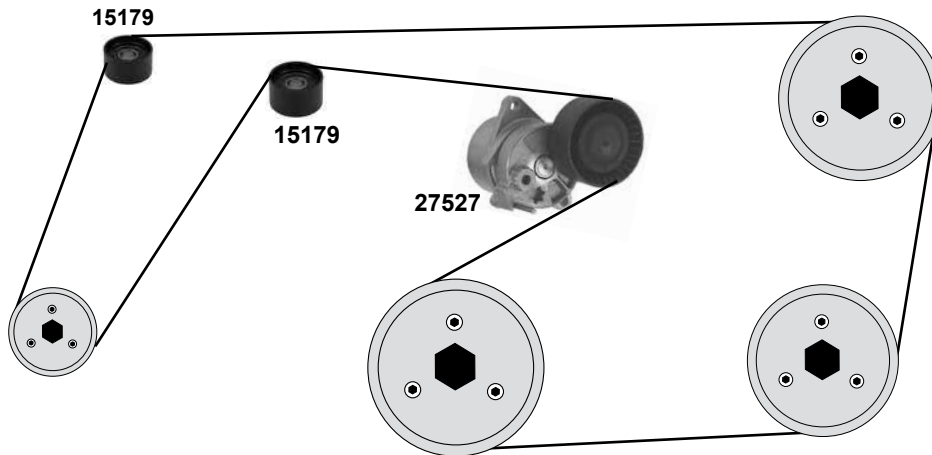

GLK 320 CDI 4 Matic

(OM 642.830,832,834,835,960,961)

febi bilstein	Ref. - No.			
15179	642 200 10 70	Umlenkrolle / deflection pulley		ØA 54 B30 190 E
25445	000 993 10 76	Steuerkette / timing chain	OM 642.960,961	
26750	642 050 03 11	Kettenspanner / chain tensioner		190 E
27527	642 200 13 70	Riemenspanner / belt tensioner		
30279	642 050 09 16	Gleitschienensatz / timing-chain guides kit		
30321	642 050 03 11 S3	Rep. Satz Steuerkette / rep. kit timing chain		
33902	000 993 63 76 S1	Steuerkette / timing chain		
36419	642 050 09 16 S1	Rep. Satz Steuerkette / rep. kit timing chain	(ex.) 960