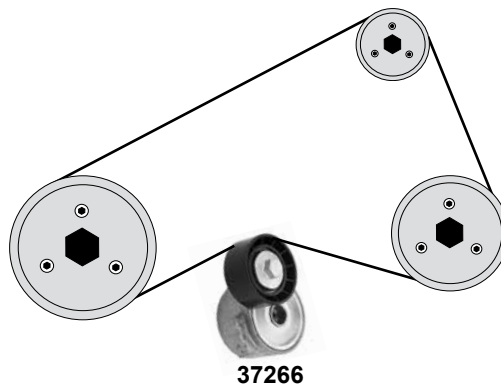

PEUGEOT 307

(00→08)

Car
Division

2,0 HDi (DW10BTED4)

- (1) 307 06.01 → 04.05
- (2) 307 Restyling 05.05→08.07

Ref. - No.

Ref. - No.	Description	Quantity	Notes
24197	Zahnriemen / timing belt		Z 116 B25
26027	Spannrolle / tension roller		ØA 60 B29
26816	Umlenkrolle / deflection pulley	(1) (2)	ØA 60 Ø1 10 B30
26818	Rep. Satz Zahnriemen / rep. kit timing belt		Z 116 B25
33691	Steuerkette / timing chain	endlos / endless	E 40
37211	Kettenspanner / chain tensioner	(1) (2)	
37230	Rep. Satz Steuerkette / rep. kit timing chain	(1) (2)	
37266	Riemenspanner / belt tensioner	(1) (2)	ØA 70 B25