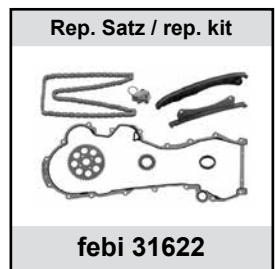

Ref. - No.

23778
27365
28458
31622

55221385
51821653
55197785
55221385 S1

Steuerkette / timing chain
Riemenspanner / belt tensioner
Kettenspanner / chain tensioner
Rep. Satz Steuerkette / rep. kit timing chain

120 E

120 E