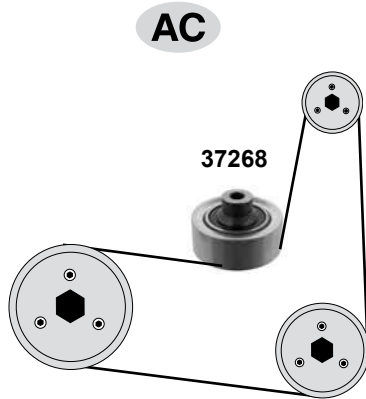

1,4 D / 1,6 D
(DV4TD/DV4TED4/DV6TED4/DV6ATED4/DV6C/DV6DTED)

	(1)	C1	05 →	(mot.) DV4TD
		C2	03 →10	(mot.) DV4TD → O10535 / (mot.) DV6TED4
		C3	05 →	(mot.) DV4TD → O10677 / (mot.) DV4TED4
		C3 Pluriel	03 →10	(mot.) DV4TD → O10555
	(2)	C2	03 →10	(mot.) DV4TD → O 10536 - 11073
		C3 I	→05	(mot.) DV4TD → O 10678 - 11992
		C3 Pluriel	03→07	(mot.) DV4TD → O 10556 - 11073
	(3)	C2	→ 10	(mot.) DV4TD O 10427 → O 11073
		C3	→ 05	(mot.) DV4TD O 10678 →
		C3 Pluriel	03 →10	(mot.) DV4TD O 10556 → O11073
	(4)	C2	03→	(mot.) DV4TD
		C3	02→	(mot.) DV4TD / (mot.) DV4TED4

Ref. - No.

22349	5751.90	Umlenkrolle / deflection pulley	(4)	
22369	5751.86	Riemenspanner / belt tensioner	(1)	ØA 65 B25,5
22779	5751.89	Spannrolle / tension roller	→ 05 DV6ATED4	ØA 55 B25
32820	5751.E6	Spannrolle / tension roller	(3)	ØA 60 B30
37268	5751.E5	Umlenkrolle / deflection pulley	(2)	ØA 70 B27