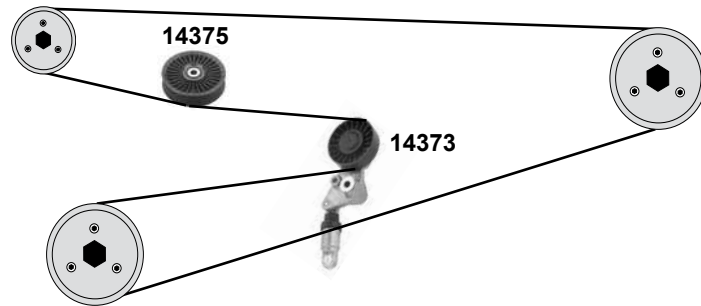

2,0 TD / 2,2 TD
(Y2,0 DTH / Y 2,2 DTR)

	Ref. - No.			
12979	5636 386	Kettenspanner / chain tensioner		
12980	5636 387	Kettenspanner / chain tensioner		
14373	1340 530	Riemenspanner / belt tensioner		
14375	6340 551	Umlenkrolle / deflection pulley		ØA 90 B24,4 ØA 109 B26,4
17615	5636 352	Steuerkette zweifach / timing chain duplex		78 E
17616	5636 353	Steuerkette einfach / timing chain simplex		80 E
25383	0615 010	Steuerkette einfach / timing chain simplex		74 E
30444	6606 025 SK	Rep. Satz Steuerkette / rep. kit timing chain		78 E
30449	5636 353 S1	Rep. Satz Steuerkette / rep. kit timing chain		80 E
40040	0615 006	Kettenspanner / chain tensioner	(mot.) Y2,2DTR