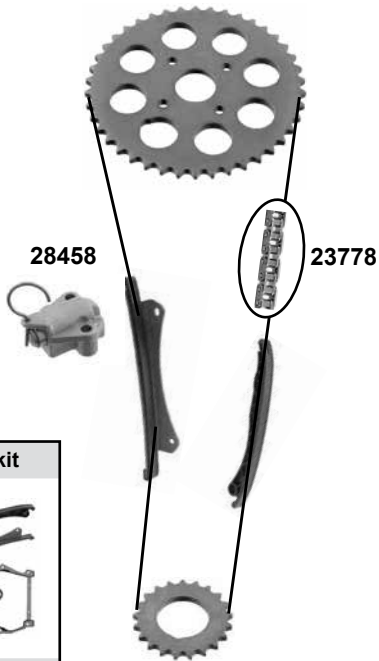

1,3 CDTI (A 1,3 DTE)