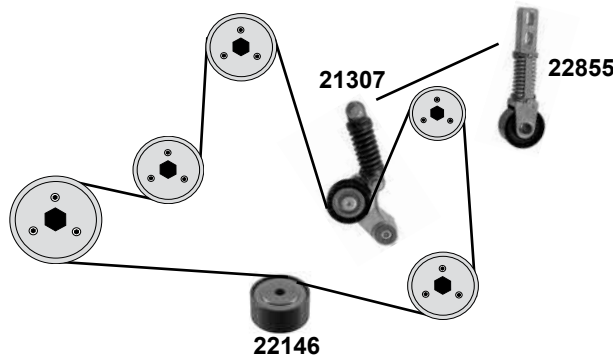

1,9 D
(F9Q-732,733,734,738,740,748)

1,9 D
(F9Q-731,744)

(1)	Megane 1	(mot.) F9Q-732/733/738 →02
	Megane 1 Classic / Break	(mot.) F9Q-732/733/738
	Megane 1 Coach	(mot.) F9Q-732/733
	Megane 1 Scenic	(mot.) F9Q-732/733/734/738/740/748
	Megane 1 Scenic	(mot.) F9Q-736 →10/00
(2)	Megane 1	(mot.) F9Q-731/744 →02
	Megane 1 Classic / Break	(mot.) F9Q-731/744
	Megane 1 Coach	(mot.) F9Q-731
	Megane 1 Scenic	(mot.) F9Q-731/744
	Megane 1 Scenic	(mot.) F9Q-736 →10/00

Ref. - No.

Ref. - No.	Description	Notes	Dimensions
04199	Spannrolle / tension roller		ØA50 B31
19931	Umlenkrolle / deflection pulley		ØA60,6 B32,5
19471	Umlenkrolle / deflection pulley		ØA65 B31
19498	Zahnriemen / timing belt		Z 153 B26
19500	Rep. Satz Zahnriemen / rep. kit timing belt	(1)	Z 153 B26
21031	Umlenkrolle / deflection pulley		ØA65 B30,8
21307	Riemenspanner / belt tensioner	AC Modell→03/01	ØA60 B25,5
22146	Umlenkrolle / deflection pulley	AC	ØA50 Ø18 B26
22855	Riemenspanner / belt tensioner	AC Modell 03/01→	ØA60 B25,5
27319	Nockenwellenrad / camshaft timing gear		ØA120 H30 Z40
27353	Rep. Satz Zahnriemen / rep. kit timing belt	(2)	Z 153 B26
27329	Zahnriemen / timing belt		Z 153 B26
29388	Rep. Satz Zahnriemen / rep. kit timing belt	(2)	Z 153 B26