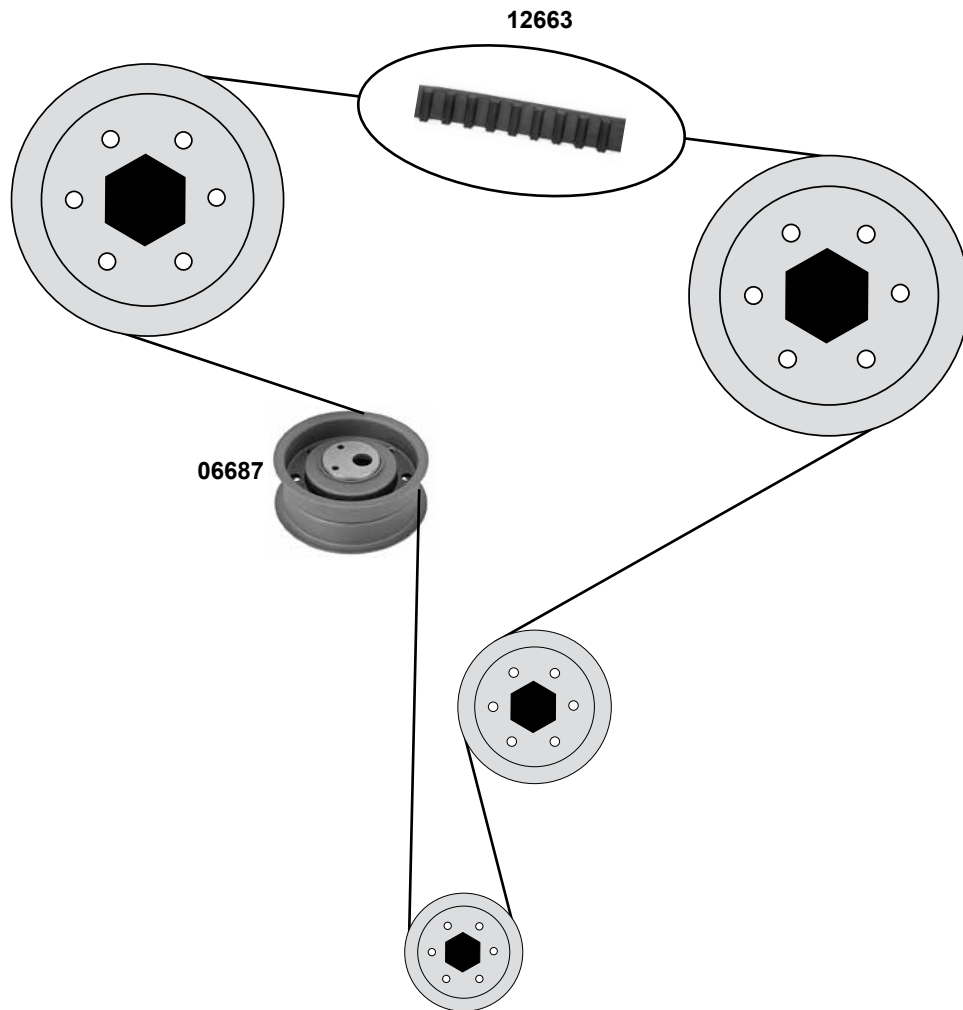

ALFA ROMEO Spider Nuovo (939)

(06→10)

Car
Division

2,0 JTDM / 2,4 JTDM (120kW / 125kW / 147kW / 154kW)

- (1) (mot.) 2,0 JTDM 120kW
- (2) (mot.) 2,0 JTDM 120kW / 2,4 JTDM 147kW,154kW

Ref. - No.

Ref. - No.	Description	Notes	Dimensions
10298	Spannrolle / tension roller		ØA 65 B30 Z26
10648	Umlenkrolle / deflection pulley	2,4 D	ØA53 B29
23654	Umlenkrolle / deflection pulley	(1) 08→	ØI 10 B29
28305	Rep. Satz Zahnriemen / rep. kit timing belt	(1) 08→	
28306	Zahnriemen / timing belt	(2)	Z199 B24
28321	Rep. Satz Zahnriemen / rep. kit timing belt	(ex.) 125kW	