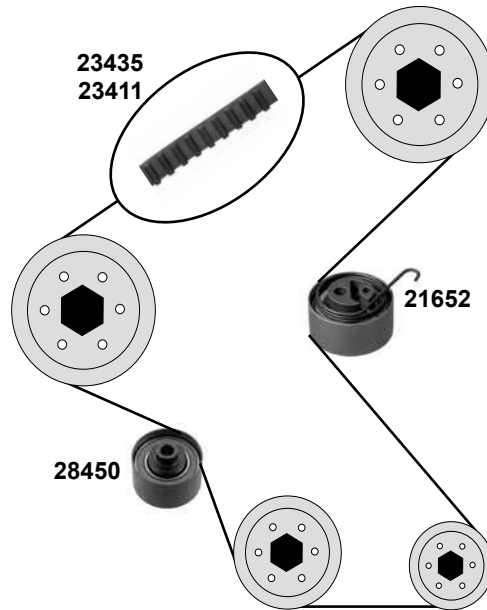

1,7 TD

(Z 1,7 DTL / Z 1,7 DTH / Z 1,7 DTJ / DTR / A 1,7 DTJ / DTR)

- (1) (mot.) Z 1,7 DTL/DTH
- (2) (mot.) Z 1,7 DTJ/DTR / A 1,7 DTJ/DTR/DTH
- (3) (mot.) Z 1,7 DTJ/DTR/DTH / A 1,7 DTJ/DTR
- (4) (mot.) Z 1,7 DTJ/DTR / A 1,7 DTH/DTR
- (5) (mot.) Z 1,7 DTL/DTH man. 1306916→
- (6) (mot.) Z 1,7 DTL/DTH (mot.) 1548039→

	Ref. - No.			
21652	97249945	Spannrolle / tension roller	(4)	ØA 65 B28,5
23411	97212727	Zahnriemen / timing belt	(2)	Z 131 B25
23435	97227192	Zahnriemen / timing belt	(1)	Z 129 B25
23437	97227192 S1	Rep. Satz Zahnriemen / rep. kit timing belt	(1)	Z 129 B25
26937	98012238	Umlenkrolle / deflection pulley	(4) (5) AC	ØA 76 B26
27729	97184929	Riemenspanner / belt tensioner	(mot.) Z 1,7 DTL	ØA 70 B26
28450	97376296	Umlenkrolle / deflection pulley	(4) (6)	ØA 65 B28,5
28451	98014186 S1	Rep. Satz Zahnriemen / rep. kit timing belt	(4)	Z 131 B25
31973	98005564	Riemenspanner / belt tensioner	(3)	70x26