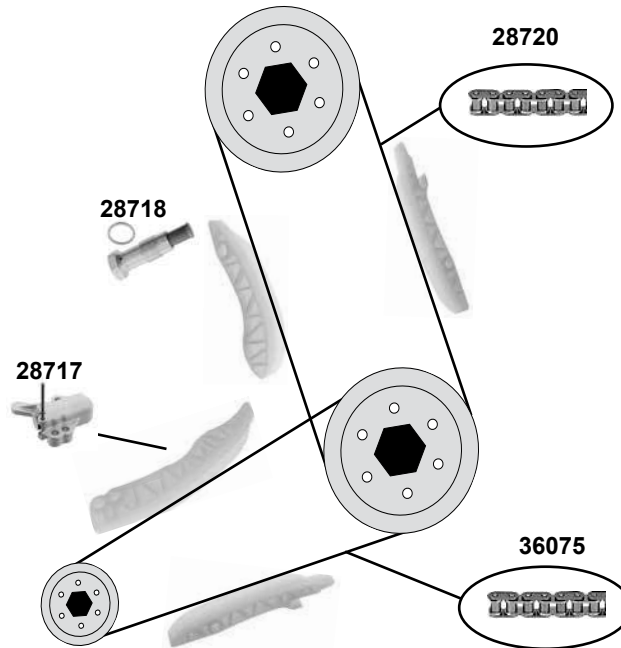

525d/dx / 530d/dx /535d/dx
(N47S1 / N57/N/S/Z)

- (1) (ex.) Dynamic Drive
- (2) Dynamic Drive

Ref. - No.

Ref. - No.	Description	Notes	Dimensions
28709	Umlenkrolle / deflection pulley	(mot) N57 is	AØ 80 B28
28717	Kettenspanner / chain tensioner	(ex.)(mot) N47S1	
28718	Kettenspanner / chain tensioner		
28720	Steuerkette / timing chain		86 E
30349	Rep. Satz Steuerkette / rep. kit timing chain		86 E
30440	Riemenspanner / belt tensioner	(1) (mot) N57	AØ55 B29
30441	Umlenkrolle / deflection pulley	(mot) N57	AØ55 B28
36075	Steuerkette simplex / timing chain simplex	(ex.)(mot) N47S1	72 E
36076	Rep. Satz Steuerkette / rep. kit timing chain	(ex.)(mot) N47S1	72 E
36636	Riemenspanner / belt tensioner	(2) N57N/S	AØ 55 B29