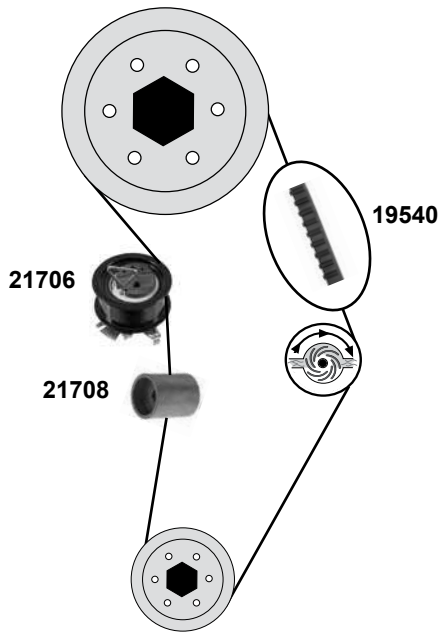

Rep. Satz / rep. kit

febi 21724

- (1) (mot.) AUY / ASZ (mot.) ANU 005 001 →
- (2) (mot.) BVK → (ch.) 7M-6-506 379 / (mot.) ANU / ASZ / AUY / BTB → (ch.) 7M-9-500 001 / (mot.) BRT 06/00 →
- (3) (mot.) ANU / ASZ / BTB 06/00 → (ch.) 7M-8-520 000 / (mot.) AUY 06/00 → (ch.) 7M-6-506 378
- (4) (mot.) BRT

Ref. - No.

Ref. - No.	Description	Notes	Dimensions
17712	Umlenkrolle / deflection pulley		ØA 28 B34
17944	Spannrolle / tension roller		ØA 72 B35/31
19540	Zahnriemen / timing belt		Z 120 B30
21706	Spannrolle / tension roller		ØA 68 B31,5
21708	Umlenkrolle / deflection pulley		ØA 28 B34
21722	Riemenspanner / belt tensioner	(1)	
21724	Rep. Satz Zahnriemen / rep. kit timing belt		
21726	Rep. Satz Zahnriemen / rep. kit timing belt		
21746	Riemenspanner / belt tensioner	(3) (4)	
28025	Riemenspanner / belt tensioner	(2)	ØA 90 B24,6