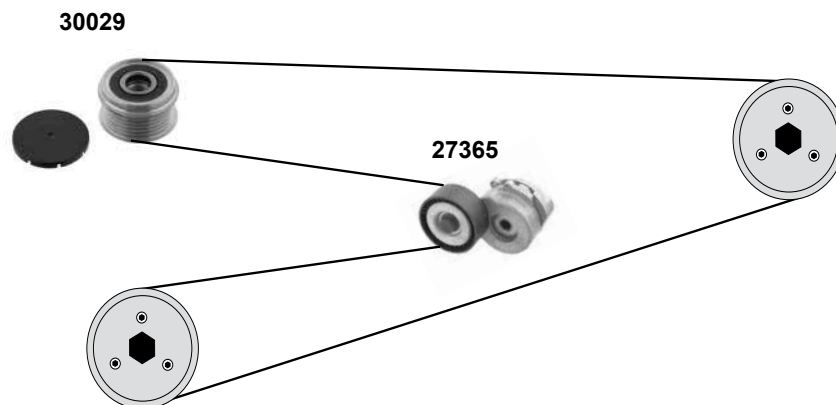

(1) mit Valeo 70A+100A /combined with Valeo 70A+100A

Ref. - No.

23778	5636 444	Steuerkette / timing chain	(1)	120 E
27365	0636 166	Riemenspanner / belt tensioner		ØA 65 B25,5
28458	5636 443	Kettenspanner / chain tensioner		
30029	1204 517	Generatorfreilauf / alternator overrun pulley		ØA59 ØI17 B38,1
31622	6606 024 SK	Rep. Satz Steuerkette / rep. kit timing chain