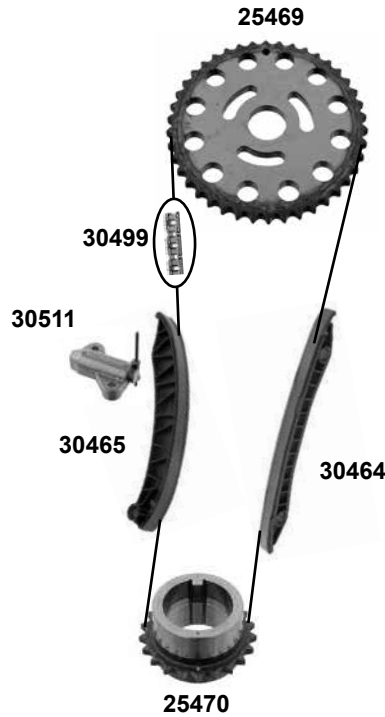

Ref. - No.

21025	82 00 004 593	Umlenkrolle / deflection pulley	ØA 75,2 B32
21029	82 00 127 467	Spannrolle / tension roller	ØA 70 B32
23043	82 00 127 627	Zahnriemen / timing belt	Z 89 B25
23045	77 01 473 849	Rep. Satz Zahnriemen / rep. kit timing belt	
25469	82 00 918 794	Nockenwellenrad / camshaft gear	Z 42
25470	82 00 918 795	Kurbelwellenzahnrad / crankshaft gear	Z 21
30464	82 00 337 106	Gleitschiene / sliding rail	
30465	82 00 337 109	Gleitschiene / sliding rail	
30499	82 00 343 394	Steuerkette / timing chain	112 E
30511	82 00 918 797	Kettenspanner / chain tensioner	
30639	77 01 476 597	Rep. Satz Steuerkette / rep. kit timing chain	
32018	82 00 761 529	Riemenspanner / belt tensioner	
36826	82 00 725 951	Umlenkrolle / deflection pulley	ØA 60 ØI 10 H 30
36831	82 00 357 406	Riemenspanner / belt tensioner	ØA 65 H 29,5

AC