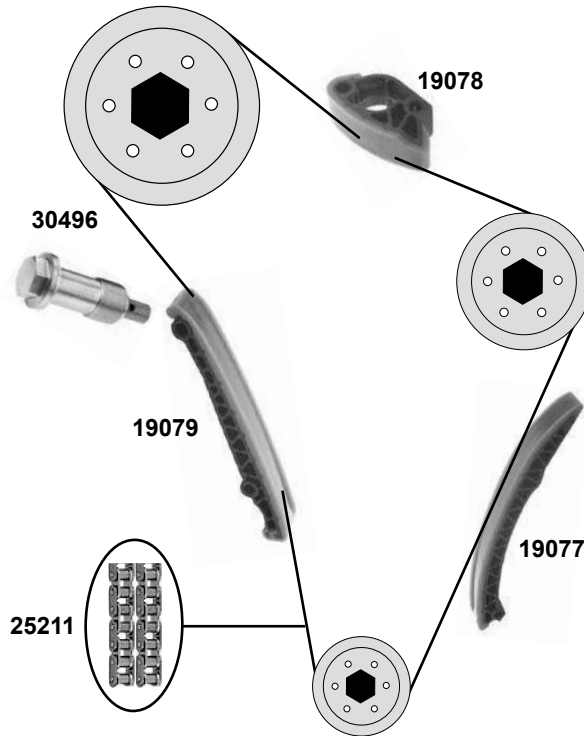

MERCEDES-BENZ C-Klasse (BM 204)

(07→)

Car
Division

SC 200/220 CDI (OM 646.811/812)

C 200/220 CDI / C 320 CDI

(OM 646.)

(OM 642.830,832,834,960,961)