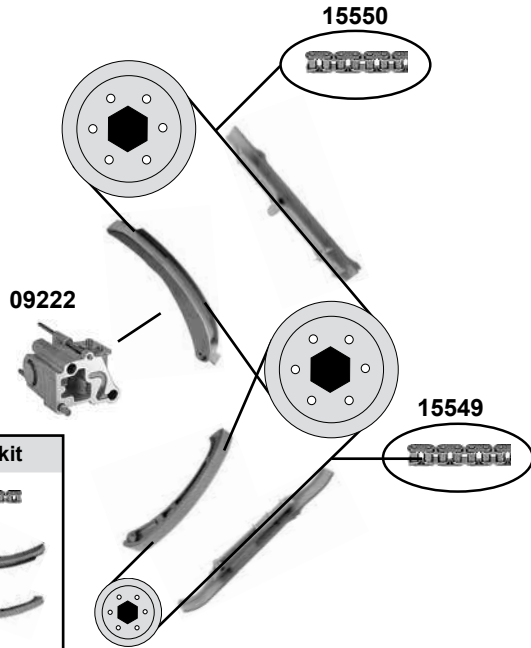

BMW

3'er (E30/E36)

(82→00)

Car
Division

318 tds / 325 td / tds (E36)

(M41/M51)