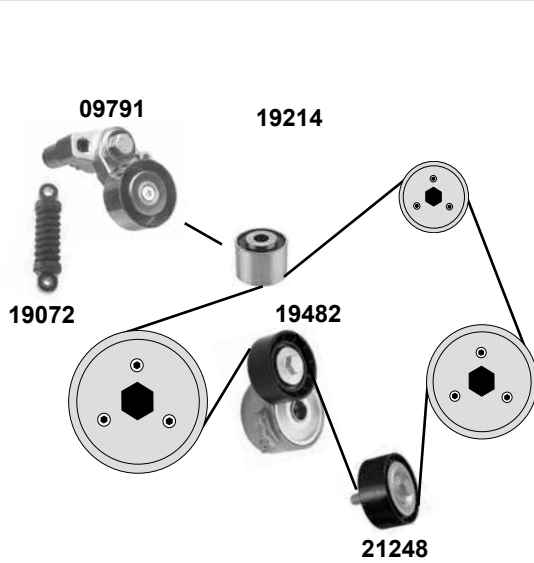

Ref. - No.

Ref. - No.	Description	Part No.	Dimensions
19749	Umlenkrolle / deflection pulley	(mot.) DV4TD	ØA 60 B30
22349	Umlenkrolle / deflection pulley	(mot.) DV4TD	ØA 60 B30
22369	Riemenspanner / belt tensioner	(1)	ØA 65 B25,5
22779	Riemenspanner / belt tensioner	(2)	ØA 55 B25
32820	Umlenkrolle / deflection pulley	(3) (4) (5)	ØA60 B30
34805	Riemenspanner / belt tensioner	(6)	ØA 60 B25
37268	Umlenkrolle / deflection pulley	(mot.) DV6TED4	ØA 70 B27