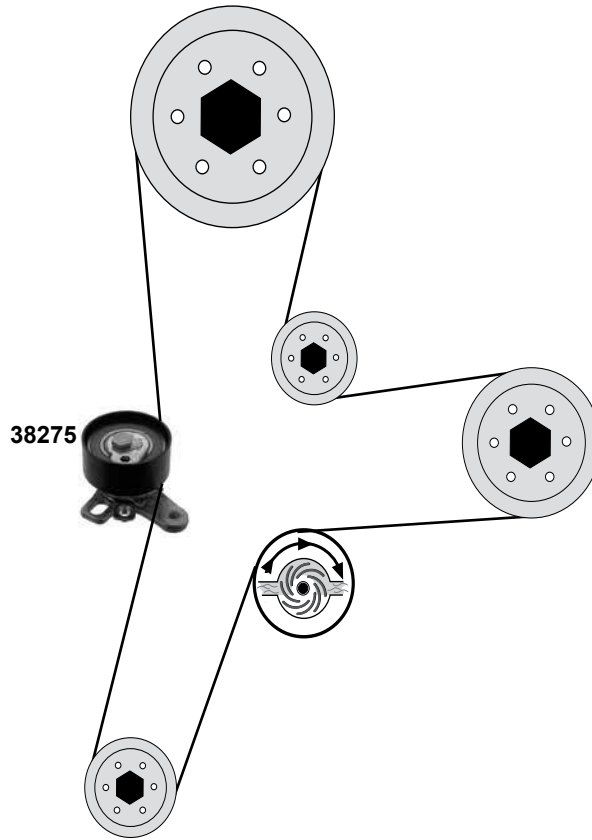

2,0 D

(Z20DM / Z20DMH)

Ref. - No.

38260
38275

96440417
96941103

Spannrolle / tension roller
Spannrolle / tension roller

ØA 65 B26
ØA 60 B27