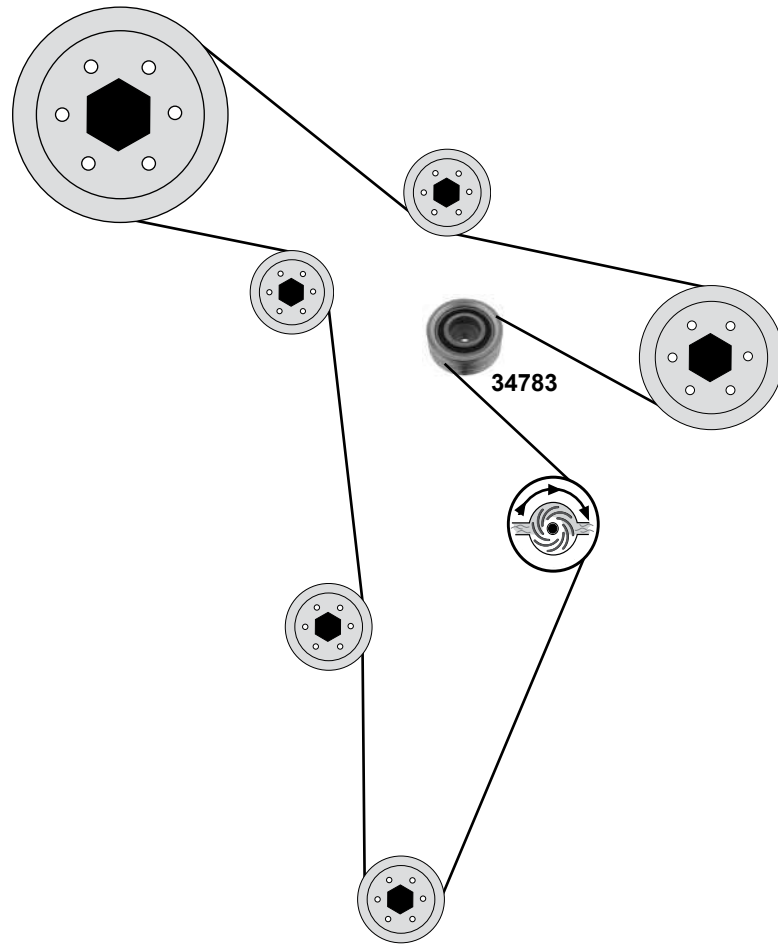

passend für / to fit

VOLKSWAGEN Passat 6 / CC /variant/ 4motion (36)

(10→)

Car
Division

1,6 / 2,0 TDI

(CAYC/CFFA/CFFB/CFGB/CLLA)

Ref. - No.

27618
34783

038 903 315 AH
03L 109 244 J

Riemenspanner / belt tensioner
Umlenkrolle / deflection pulley

11→

ØA 70 B24