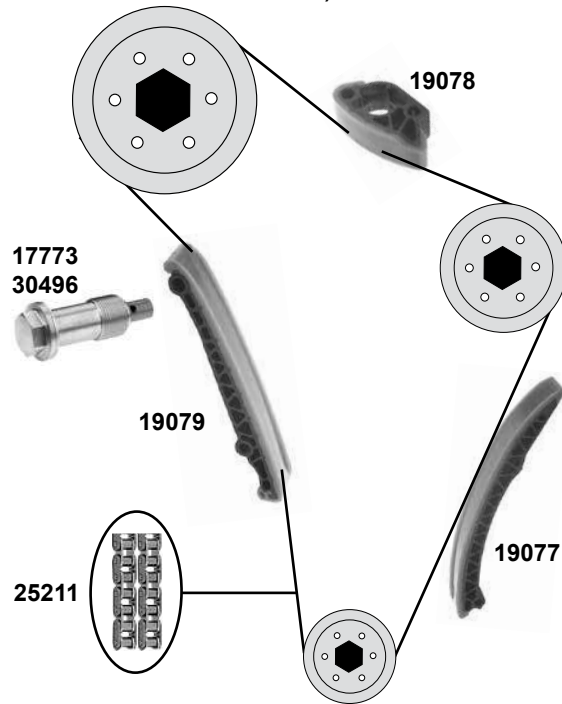

MERCEDES-BENZ C-Klasse (BM 203)

(00→07)

Car
Division

SC/C 200 CDI / SC 220 CDI / 270 CDI / TCDI / C 30 AMG

(OM 611.962 / OM 612.962,990 / OM 646.962,963)

- (1) Nietverschluß / riveted link / bouchon de rivet / rivetti / cierre de roblón
- (2) (mot.) OM 611.962 (ch.) B 438527 → / X 065665 → / (mot.) OM 612.990 / (mot.) OM 612.962 (ch.) F 177685 → / R 028782 → / (mot.) OM 646.962,963 SA 522672 03
- (3) (ex.) mot. OM 612.990 / OM 646.962,963
- (4) mot. 611.962 / OM 612.962 / 646.962,963

Ref. - No.

Ref. - No.	Description	Notes	Dimensions
11276	Umlenkrolle / deflection pulley	(2)	ØA 64 B23
15155	Generatorfreilauf / alternator overrun pulley	(3)	
17773	Kettenspanner / chain tensioner	(3) OLD	
19077	Gleitschiene / sliding rail		
19078	Gleitschiene / sliding rail		
19079	Gleitschiene / sliding rail		
25211	Steuerkette / timing chain	(1) (4)	E 110
26775	Riemenspanner / belt tensioner	(3)	
30300	Rep. Satz Steuerkette / rep. kit timing chain		E 110
30496	Kettenspanner / chain tensioner	NEW	
31975	Spannrolle / tension roller	(3)	ØA 70 B27