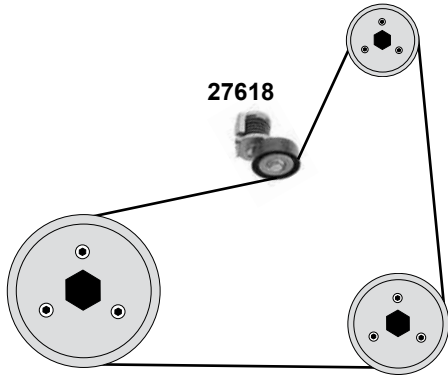

1,2 / 1,6 / 2,0TDI
(CBZA/CBZB/BSF/CAYD/CAYE/CHGA/
CFHC/CFHE/CFHF/CLCA/BSX)