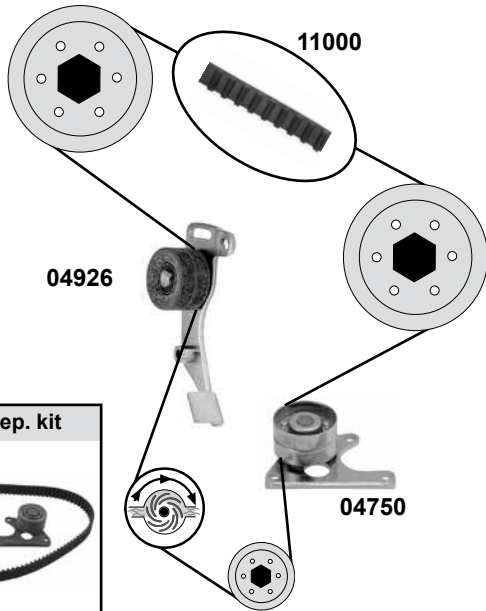

PEUGEOT 306

(93→01)

Car
Division

1,8 D / 1,9 D

(XUD7 / XUD7T / XUD9 / XU9TE)

Modell: → 01/94