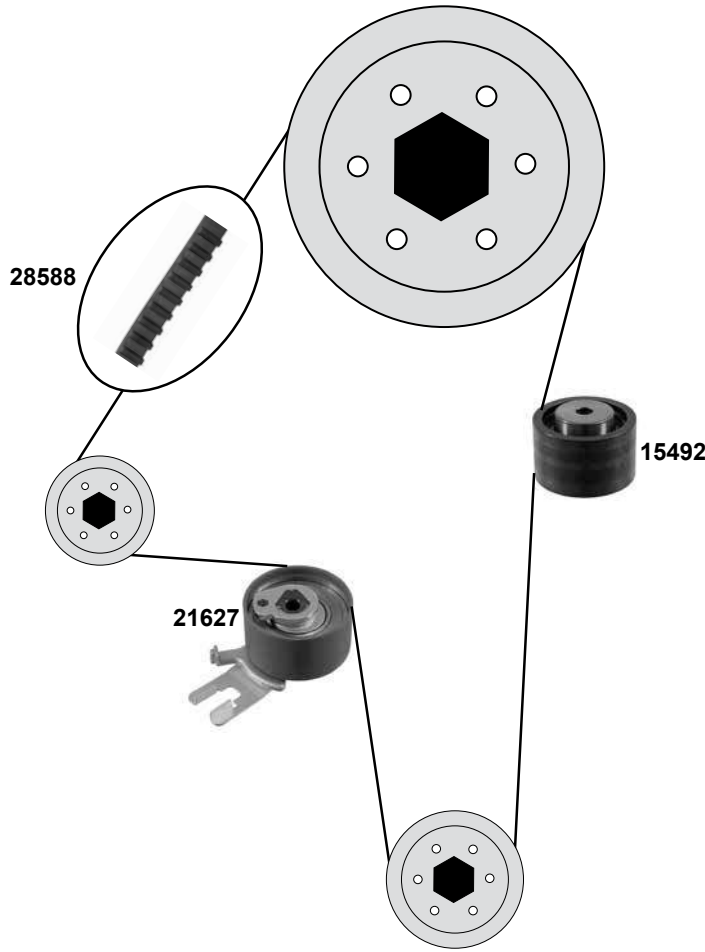

VOLVO V 40 II / Cross Country

(13→)

Car
Division

2,0 TD

(D 5204 T...)

2,0 TD

(D 5....)