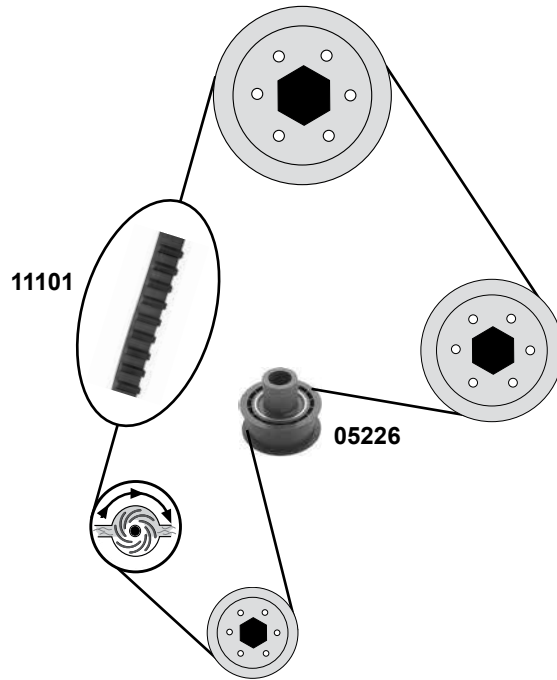

1,7 D

(mot.) → 14363650