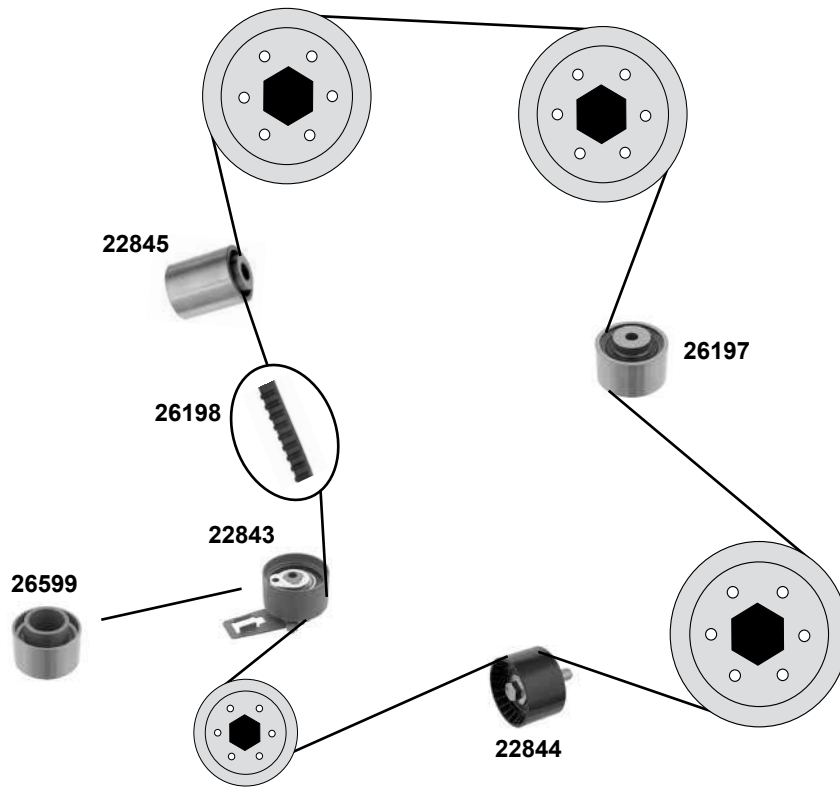

2,9 TD / CRDI
(DOHC)

(1) 05/04 → 11/05 / (mot.) 2,9 CRDI 10/01 →

Ref. - No.

Part No.	Ref. - No.	Description	Installation Period	Dimensions
22843	OK88R-12-700	Spannrolle / tension roller	06/00 →	ØA59 B34
22844	OK88R-12-740	Umlenkrolle / deflection pulley	06/00 →	ØA55 B34
22845	OK88R-12-750	Umlenkrolle / deflection pulley	06/00 →	Ø28,4 B34
26197	OK551-12-730A	Umlenkrolle / deflection pulley	(1) 06/00 → 09/05	ØA60 B34
26198	OK88R-12-205	Zahnriemen / timing belt	06/00 → 09/05	Z 152 B29
26599	OK551-12-700B	Spannrolle / tension roller	06/98 → 06/00	ØA60 B34
27554	25281-4X000	Umlenkrolle / Idler Bearin	(1)	ØA76 B22
27555	25281-4X000	Riemenspanner / belt tensioner	(1)	ØA76 B22
33184	OK551-15-981B	Riemenspanner / belt tensioner	08/99 → 07/00	ØA76 B22