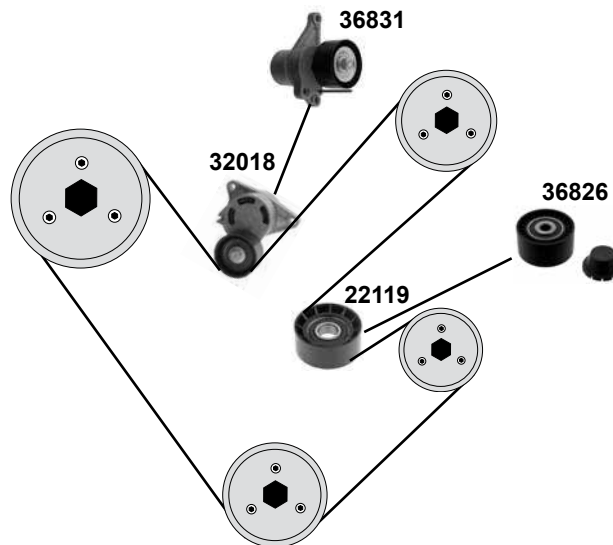

2,0 CDTI

(M9R-780,-782,-784,-786,-788,-630,-692)

	Ref. - No.			
22119	4414 654	Umlenkrolle / deflection pulley		ØA 60 Ø112 B31
25469	-----	Nockenwellenrad / camshaft timing gear	M9R-780,-782,-784	
25470	-----	Kurbelwellenzahnrad / crankshaft gear	M9R-780,-782,-784	
30464	-----	Gleitschiene / sliding rail	M9R-780,-782,-784	
30465	-----	Gleitschiene / sliding rail	M9R-780,-782,-784	
30499	-----	Steuerkette / timing chain	M9R-780,-782,-784	112 E
30511	4449 126	Kettenspanner / chain tensioner		
30639	4431 205 SK	Rep. Satz Steuerkette / rep. kit timing chain		112 E
32018	4431 739	Riemenspanner / belt tensioner		ØA 60