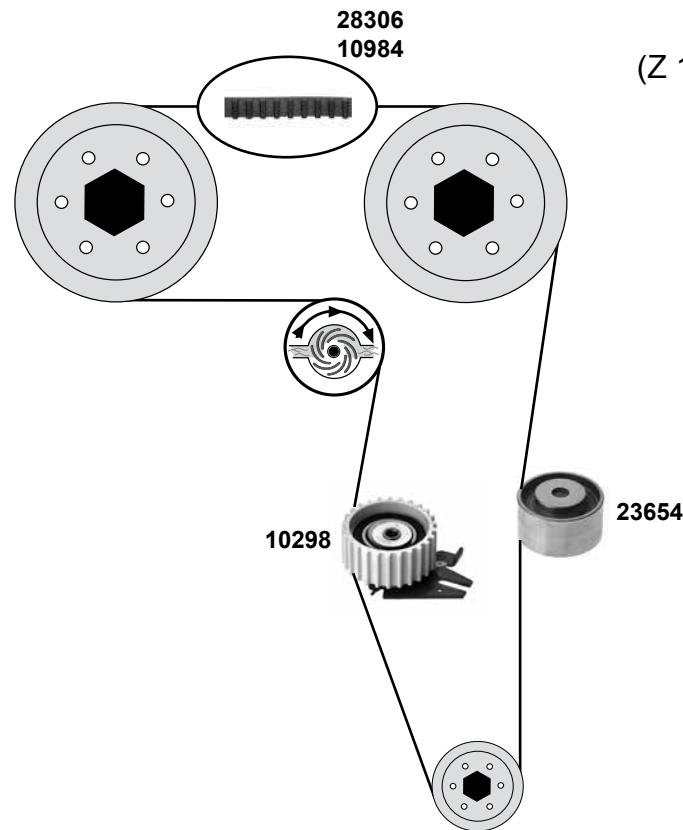

1,9 TD
(Z 1,9 DT / Z1,9 DTL / Z 1,9 DTH)

(1) (mot.) Z 1,9 DT	→ (ch.) 72172468 / 7G150345
(mot.) Z 1,9 DTL	→ (ch.) 72207929 / 7G150345
(mot.) Z 1,9 DTH	→ (ch.) 72212298 / 7G150345
(2) (mot.) Z 1,9 DT	(ch.) 72172469 / 7G150346 →
(mot.) Z 1,9 DTL	(ch.) 72207930 / 7G150346 →
(mot.) Z 1,9 DTH	(ch.) 72212299 / 7G150346 →

Ref. - No.

Ref. - No.	Description	Part No.	Dimensions
10298	Spannrolle / tension roller		ØA 64 B40
10984	Zahnriemen / timing belt	(mot.) Z 1,9 DT/DTL	Z 190 B24
23654	Umlenkrolle / deflection pulley	(mot.) Z 1,9 DT/DTL	ØA 53 ØI 10 B 31/29
23655	Rep. Satz Zahnriemen / rep. kit timing belt	(mot.) Z 1,9 DTH	Z 190 B24
28305	Rep. Satz Zahnriemen / rep. kit timing belt	(mot.) Z 1,9 DTH	Z 199 B24
28306	Zahnriemen / timing belt	(mot.) Z 1,9 DTH	Z 199 B24
29396	Umlenkrolle / deflection pulley	(1)	ØA 70 B26
30733	Riemenspanner / belt tensioner	(1)	ØA 65 B26
31089	Umlenkrolle / deflection pulley	(2)	ØA 65 B26
40898	Riemenspanner / belt tensioner		ØA 65 B26