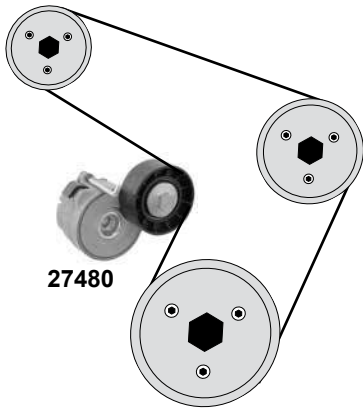

FIAT

Punto II (188)

(99→10)

Car
Division

1,3 D