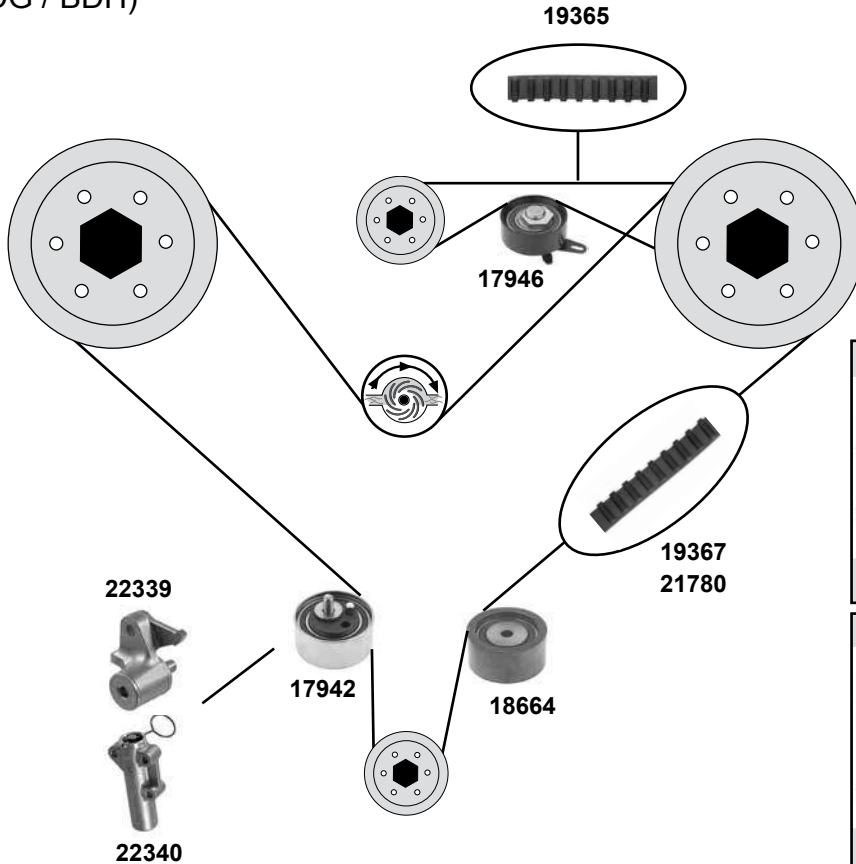

VOLKSWAGEN

Passat 4 (3B)

(97→05)

Car
Division

2,5 TDI

(AFB / AKN / BAU / BDG / BDH)

	Ref. - No.			
11276	059 903 341 A	Umlenkrolle / deflection pulley	Modell: 98 →	ØA 64 ØI 17 B23
11323	059 260 523 A	Spannrolle / tension roller		ØA 63 ØI 8 B17
11324	059 903 341	Umlenkrolle / deflection pulley	Modell: 98 →	ØA 64 ØI 8 B24
17942	059 109 243 J	Spannrolle / tension roller		ØA 72 B34
17946	059 109 243 L	Spannrolle / tension roller		ØA73 B27
18664	059 109 244 B	Umlenkrolle / deflection pulley		Z 87 B24
19365	059 130 113 A	Zahnriemen / timing belt		Z 207 B24
19367	059 109 119 A	Zahnriemen / timing belt	(mot.) AFB/AKN	Z 207 B24
21780	059 109 119 B	Zahnriemen / timing belt	(ex.) (mot.) AFB/AKN	Z 207 B30
22339	059 109 487 C	Riemenspanner / belt tensioner		
22340	059 109 479 B	Riemenspanner / belt tensioner		
26122	059 109 119 A S1	Rep. Satz Zahnriemen / rep. kit timing belt	(mot.) AFB/AKN	Z 207 B24
27302	059 109 119 B S4	Rep. Satz Zahnriemen / rep. kit timing belt	(ex.) (mot.) AFB/AKN	Z 207 B30
27292	059 109 119 A S2	Rep. Satz Zahnriemen / rep. kit timing belt		
27296	059 109 119 A S3	Rep. Satz Zahnriemen / rep. kit timing belt