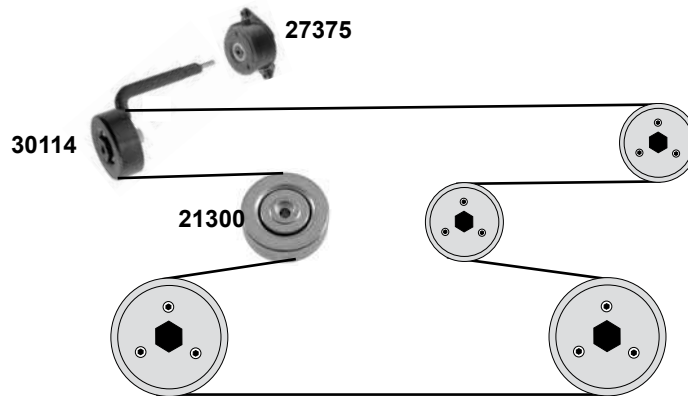

OPEL Omega B (94→03)

Car
Division

2,5 TD 24V (Y 2,5 TD)

Ref. - No.	Ref. - No.			
18324	5636 322	Steuerkette / timing chain		90 E
21271	5636 389	Kettenspanner / chain tensioner		
21300	6340 539	Umlenkrolle / deflection pulley		ØA70 Ø18 B23
25380	5636 390	Steuerkette / timing chain		68 E
27375	1854 352	Riemenspanner / belt tensioner		ØA66 B28
30114	6340 543	Spannrolle / tension roller		ØA70 B25,5 / 23
30343	5636 322 S1	Rep. Satz Steuerkette / rep. kit timing chain		90 E
30344	6606 025 SK	Rep. Satz Steuerkette / rep. kit timing chain		68 E