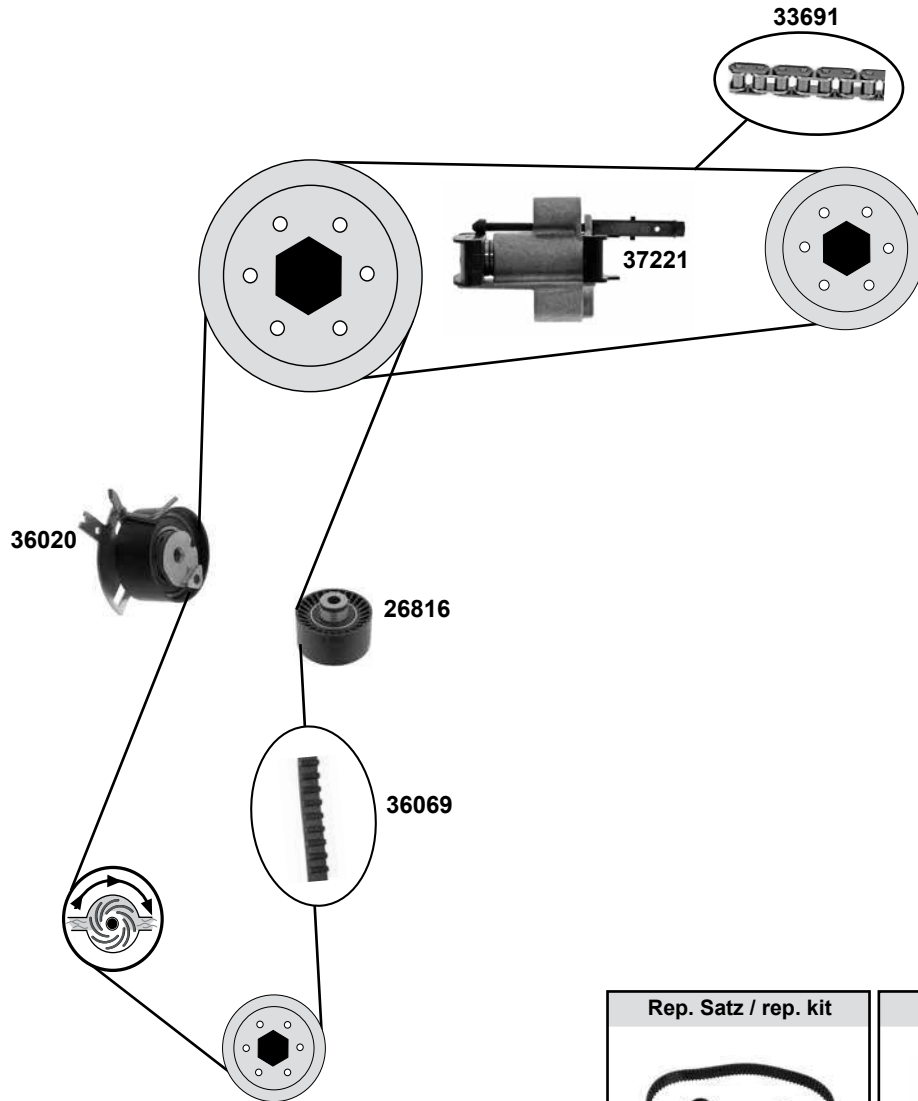

Ref. - No.

Ref. - No.	Description	Notes	Dimensions
26816	0830.51 Umlenkrolle / deflection pulley		ØA 60 B30
33691	0816.F6 Steuerkette / timing chain	(3) endlos / endless	40 E
37211	0849.22 Kettenspanner / chain tensioner	endlos / endless	
37230	0849.23 Rep. Satz Steuerkette / rep. kit timing chain		
37290	0816.K8 Zahnriemen / timing belt		
37353	0829.G6 Spannrolle / tension roller		ØA 60 B29
37460	0831.W1 Rep. Satz Zahnriemen / rep. kit timing belt	(1) (2)	
39390	5751.H8 Riemenspanner / belt tensioner	(4) (5)	ØA 65 B25