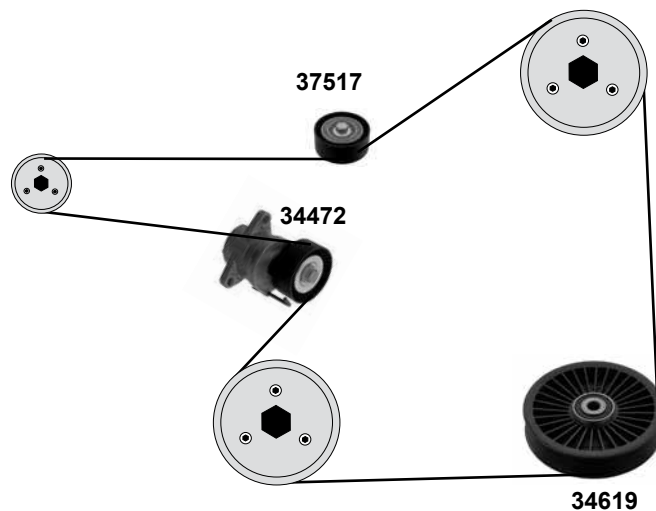

2,0 CDTI

(A 2,0 DTC/DTJ/DTH/DTR/DTL/DT)

2,0 CDTI

(A 2,0 DTH/DTC/DT/DTL/DTJ/DTR)

Ref. - No.

10298 55566028
23654 93178807
28306 93178812
34472 55562864
34619 97250750
37517 1854 740

Spannrolle / tension roller
Umlenkrolle / deflection pulley
Zahnriemen / timing belt
Riemenspanner / belt tensioner
Umlenkrolle / deflection pulley
Umlenkrolle / deflection pulley