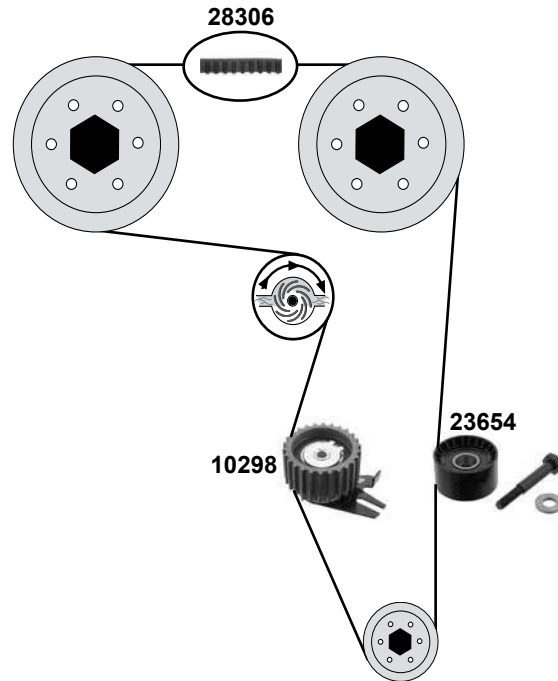

FIAT Doblo Nuovo (152 /263)

(09→)

Car Division 

1,3 D

1,6 D /2,0 D

	Ref. - No.			
10298	55238027	Spannrolle / tension roller		ØA 65 H 30
23654	71771498	Umlenkrolle / deflection pulley		ØA 53 B29
23778	55221385	Steuerkette / timing chain		120 E
28305	55183528 S1	Rep. Satz Zahnriemen / rep. kit timing belt	2,0 D Multijet	Z 199 B24
28306	55183528	Zahnriemen / timing belt	2,0 D Multijet	
28458	55197785	Kettenspanner / chain tensioner		
29396	51758383	Umlenkrolle / deflection pulley	AC	ØA70 B26
31622	55221385 S1	Rep. Satz Steuerkette / rep. kit timing chain		120 E