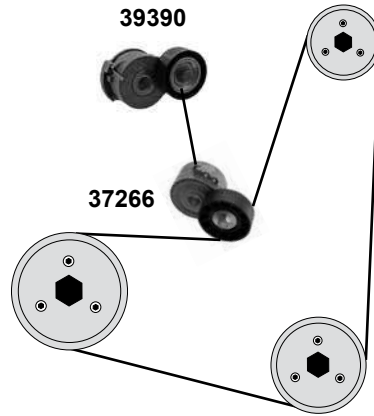

CITROËN Jumpy III (07→)

Car
Division

2,0 HDi

DW10BTED4, DW10CTED4, DW10UTED4, DW10CD, DW10CE

Nemo

(02/08→)