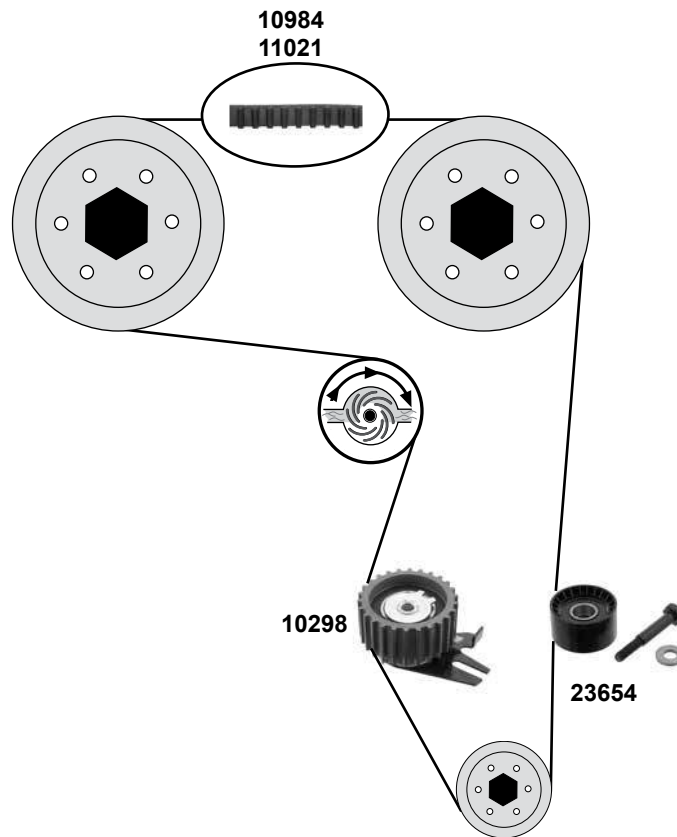

- (1) für Generator / for Alternator: 4654 4329 / 4655 4408
- (2) (mot.) 1,9 TD 55kW,74kW (mot.) 1,9 JTD 77kW,81kW (mot.) 2,4 TD 91kW
- (3) (mot.) 1,9 D 55kW,74kW,77kW,81kW (mot.) 2,4 TD 91kW
- (4) (mot.) 1,9 D 74kW,77kW,81kW / 99→

	Ref. - No.			
10298	55238027	Spannrolle / tension roller	(3)	ØA 65 H 30
10984	71731639	Zahnriemen / timing belt	(mot.) 1,9 74/77/81kW	Z190 B24
11021	46791187	Zahnriemen / timing belt	(mot.) 1,9 D	Z193 B24
14278	71731639 S1	Rep. Satz Zahnriemen / rep. kit timing belt	(mot.) 1,9 / 2,4 D	Z 190 B23,68
15090	9948225	Riemenscheibe Generator / belt pulley alternator	(1)	ØA 61
17541	46524692	Riemenspanner / belt tensioner	(mot.) 1,9 D	
23654	71771498	Umlenkrolle / deflection pulley	(2)	ØA 53 B29
23655	7171 9651 S1	Rep. Satz Zahnriemen / rep. kit timing belt	(4)	Z 190
27247	71771437	Umlenkrolle / deflection pulley	(mot.) 1,9 D	ØA 80 H 25