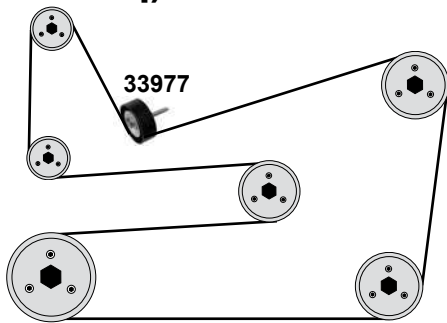

2,0 (Duratorq)