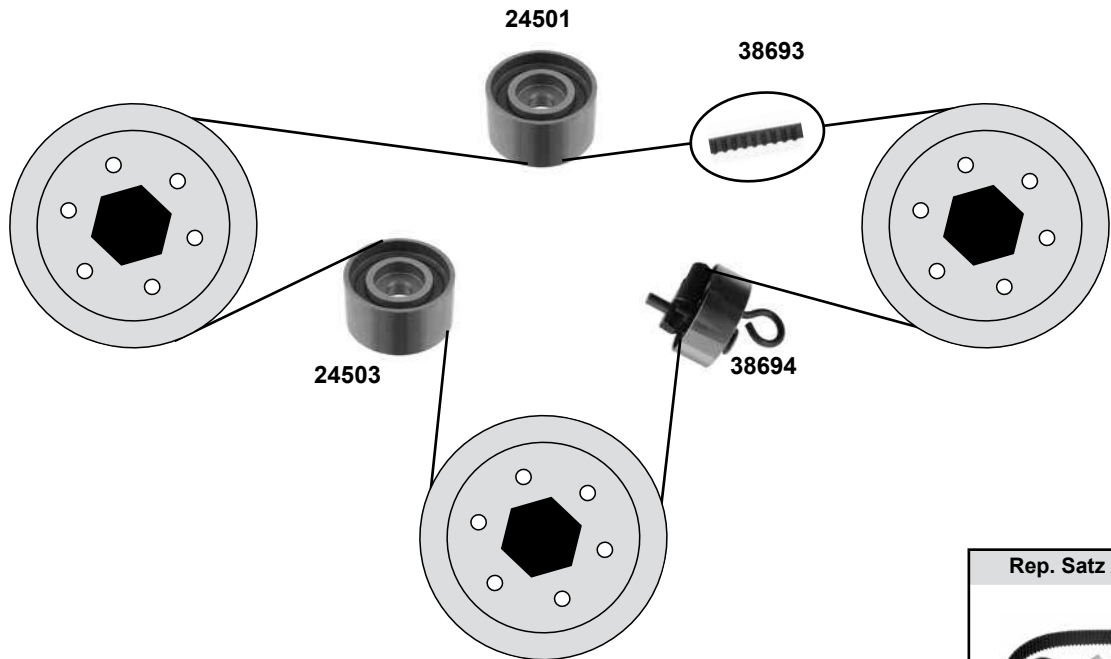

3,0 TD
(Y 3,0 DT / Z 3,0 DT)

3,0 TD
(Y 3,0 DT / Z 3,0 DT)

	Ref. - No.			
24501	97229131	Umlenkrolle / deflection pulley		ØA 52 x 28
24503	97229132	Umlenkrolle / deflection pulley		ØA 58 x 28
27507	97312464	Umlenkrolle / deflection pulley		ØA 70 x 22,6
27541	97241065	Umlenkrolle / deflection pulley		ØA 85 x 26
34619	97250750	Umlenkrolle / deflection pulley		AØ 124
38693	97229277	Zahnriemen / timing belt		Z 116 B25
38694	97229145	Spannrolle / tension roller		ØA 72 x 28
38695	97381209 S1	Rep. Satz Zahnriemen / rep. kit timing belt		