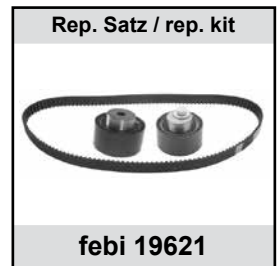

(1) DW12TED4 → O 10010 / DW10ATED/DW10TD

(4) DW12TED4

(2) DW12TED4 O 10011→

(5) DW12TED4 → O 10010

(3) DW10ATED/DW10TD

(6) DW10ATED4

Ref. - No.

Ref. - No.	Description	Quantity	Notes
17063	Spannrolle / tension roller	(1)	ØA 60 ØI 13
17064	Umlenkrolle / deflection pulley	(1)	ØA 60 ØI 10
17764	Zahnriemen / timing belt	(4)	Z 146 B25,4
17765	Zahnriemen / timing belt	(3)	Z 141 B25,4
19621	Rep. Satz Zahnriemen / rep. kit timing belt	(5)	
19623	Rep. Satz Zahnriemen / rep. kit timing belt	(3)	
21865	Zahnriemen / timing belt	(6)	Z 144 B25,4
27376	Spannrolle / tension roller	(2)	ØA 62 B30
27377	Umlenkrolle / deflection pulley	(2)	ØA 62 B30
27390	Rep. Satz Zahnriemen / rep. kit timing belt	(6)	Z 141 B25,4
27391	Rep. Satz Zahnriemen / rep. kit timing belt	(2)	Z 146 B25,4
33691	Steuerkette / timing chain	(4)	endlos / endless E 40
37211	Kettenspanner / chain tensioner	(6)	
37230	Rep. Satz Steuerkette / rep. kit timing chain	(mot.)	DW10ATED4