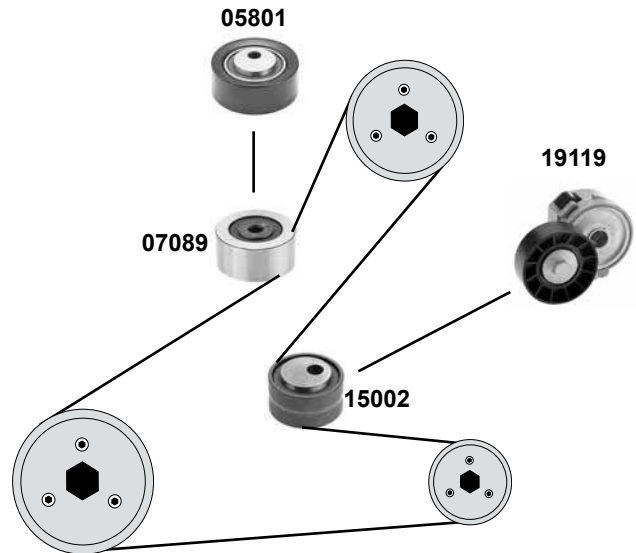

2,0 HDi (DW10TD)

Ref. - No.

05801	5751.29	Spannrolle / tension roller	AC servo	ØA 70 ØI 10/16
07089	5751.96	Spannrolle / tension roller	(ex.) AC servo	ØA 50 B26
15002	5751.56	Spannrolle / tension roller	(ex.) AC servo	ØA 50 B26
17063	0829.59	Spannrolle / tension roller		ØA 60 ØI 13 B42
17064	0830.63	Umlenkrolle / deflection pulley		ØA 60 ØI 10 B42,2
17765	0816.A9	Zahnriemen / timing belt		Z 141 B25,4
19119	5751.55	Riemenspanner / belt tensioner		ØA 70 B25
19623	0831.R8	Rep. Satz Zahnriemen / rep. kit timing belt		
36867	5751.G1	Umlenkrolle / deflection pulley	AC	ØA 70 B26