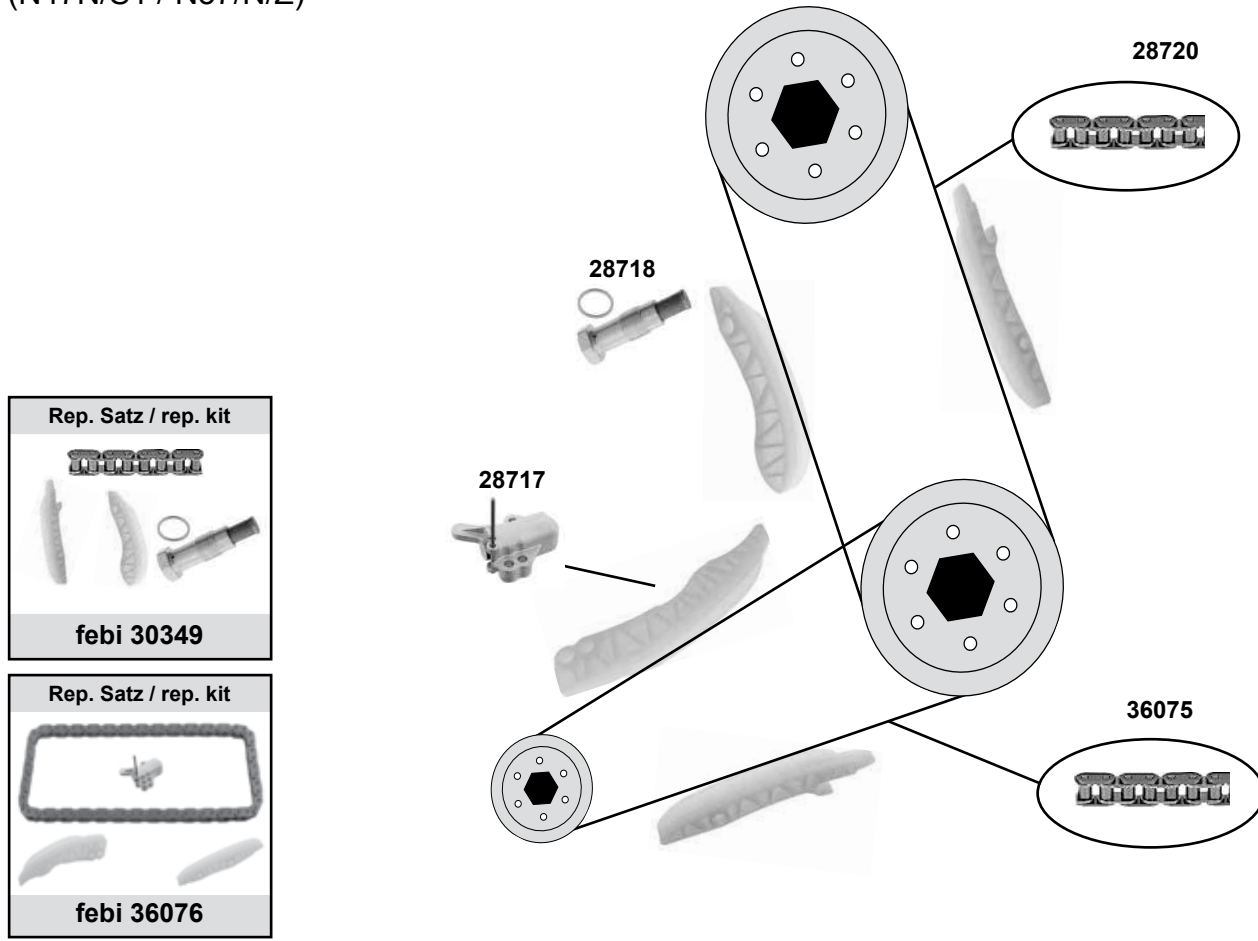

BMW

5'er (F10/ F11 LCI)

(13→)

Car
Division

518d / 520d/dx / 525d/dx / 530d/dx / 535d/dx

(N47N/S1 / N57/N/Z)

AC