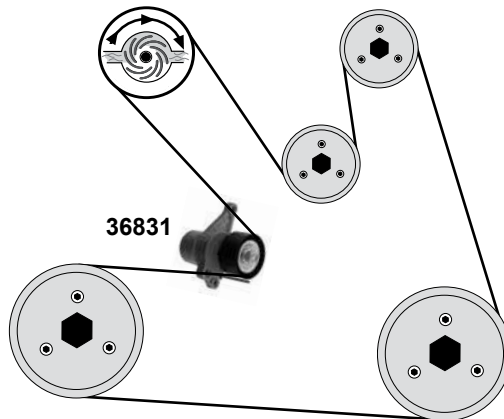

2,3 D
(MT9)

	Ref. - No.			
25469	-	Nockenwellenrad / camshaft timing gear		Z 42
25470	-	Kurbelwellenzahnrad / crankshaft gear		Z 21
30465	-	Gleitschiene / sliding rail		
30511	13070-00Q0G	Kettenspanner / chain tensioner		
36831	-	Riemenspanner / belt tensioner		ØA 65 / H 29,5
37999	13028-00Q0D SK	Rep. Satz Steuerkette / rep. kit timing chain		
38184	-	Gleitschiene / sliding rail		
38185	-	Steuerkette / timing chain		116 E