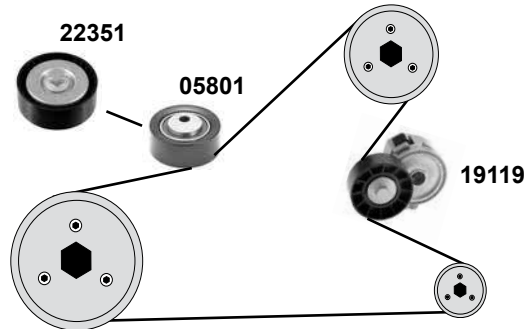

Ref. - No.

19488
27247

55190052
71771437

Umlenkrolle / deflection pulley
Umlenkrolle / deflection pulley

ØA 65 B29
ØA 80 B25

2,0 D (80kW / 88kW) / 2,2 D (94kW)

(1) (mot.) 2,0 JTD (80kW/88kW)

(2) (mot.) 2,2 JTD (94kW)