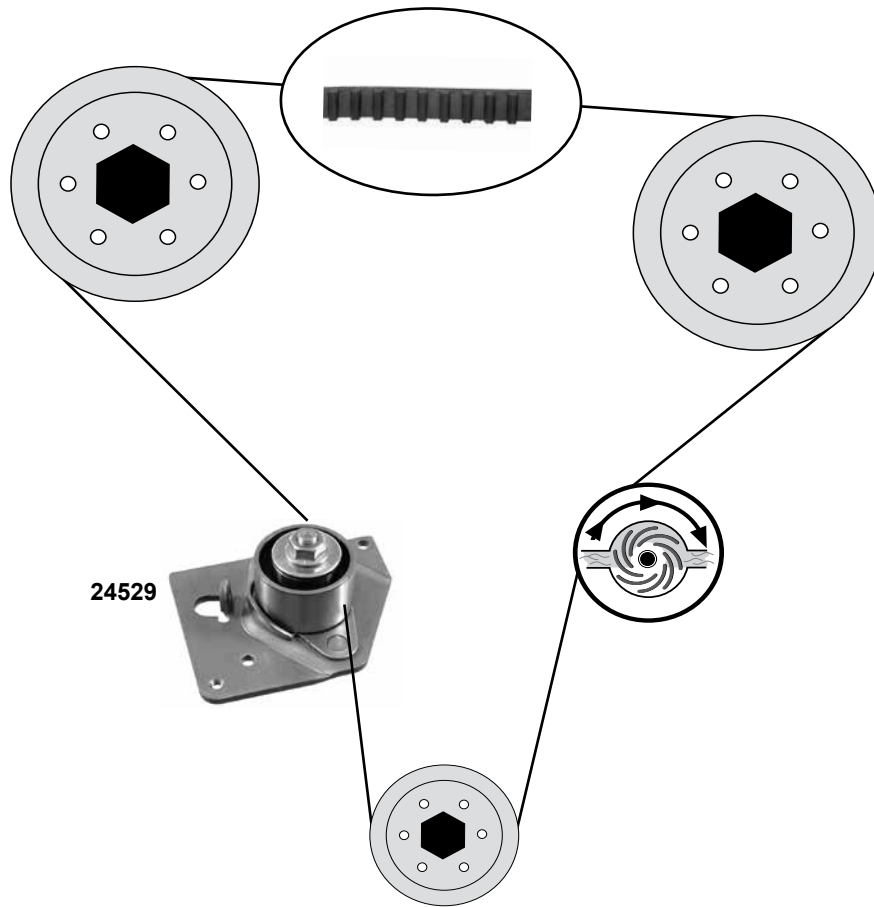

1,9 D

(F9Q-803,804,812)

26900

24529

Rep. Satz / rep. kit

febi 26901

1,9 DCI

F9Q-803,804,812,816,818

27445