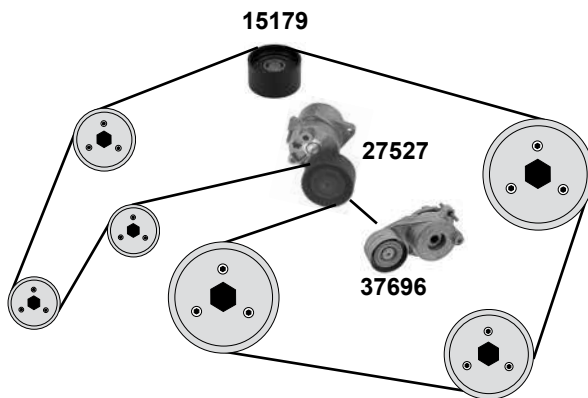

ML 280,300,320,350

GL 320,350

(OM 642.820,822,940)

Ref. - No.

15179	642 200 10 70	Umlenkrolle / deflection pulley	
24273	629 050 01 16	Gleitschiene / sliding rail	OM 642.912
24274	629 050 02 16	Gleitschiene / sliding rail	OM 642.912
24275	629 050 03 16	Gleitschiene / sliding rail	OM 642.912
24276	629 050 04 16	Gleitschiene / sliding rail	OM 642.912
26750	642 050 03 11	Kettenspanner / chain tensioner	(ex.) 822
27527	642 200 13 70	Riemenspanner / belt tensioner	(ex.) 822
30498	000 993 30 76	Steuerkette / timing chain	OM 642.912
30320	642 050 03 11 S2	Rep. Satz Steuerkette / rep. kit timing chain	OM 642.912
30279	642 050 09 16	Gleitschienensatz / timing-chain guides kit	(ex.) 912
30321	642 050 03 11 S3	Rep. Satz Steuerkette / rep. kit timing chain	(ex.) 822,912
33902	000 993 63 76 S1	Steuerkette / timing chain	(ex.) 912
36419	642 050 09 16 S1	Rep. Satz Steuerkette / rep. kit timing chain	(ex.) OM 642.912
37696	642 200 14 70	Riemenspanner / belt tensioner	(ex.) 822

190 E