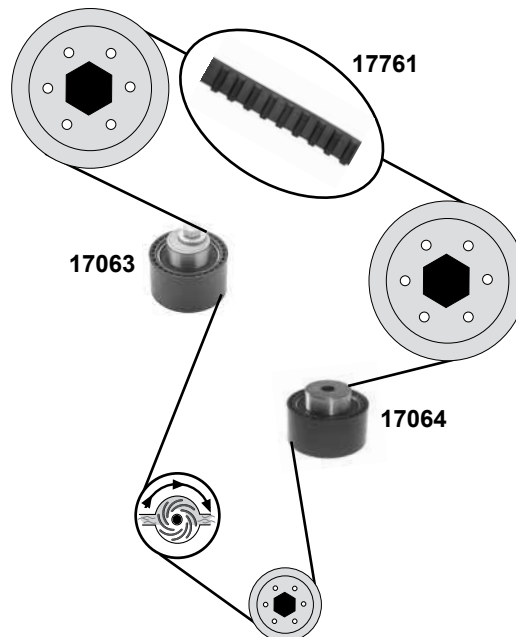

AC

- (1) (ex.) variable servo
- (2) servo (ex.) O 08400→

Ref. - No.

Ref. - No.	Description	Notes	Dimensions
11348	Spannrolle / tension roller	man.	ØA 85 B26
17063	Spannrolle / tension roller		ØA 60 ØI 13
17064	Umlenkrolle / deflection pulley		ØA 60 ØI 10
17761	Zahnriemen / timing belt		Z 140 B25,4
19482	Spannrolle / tension roller	(2)	ØA 60
19615	Rep. Satz Zahnriemen / rep. kit timing belt	(1) (2)	ØA 60 B25
21248	Umlenkrolle / deflection pulley	02→	ØA 60 B25
37270	Riemenspanner / belt tensioner		ØA 60 B25