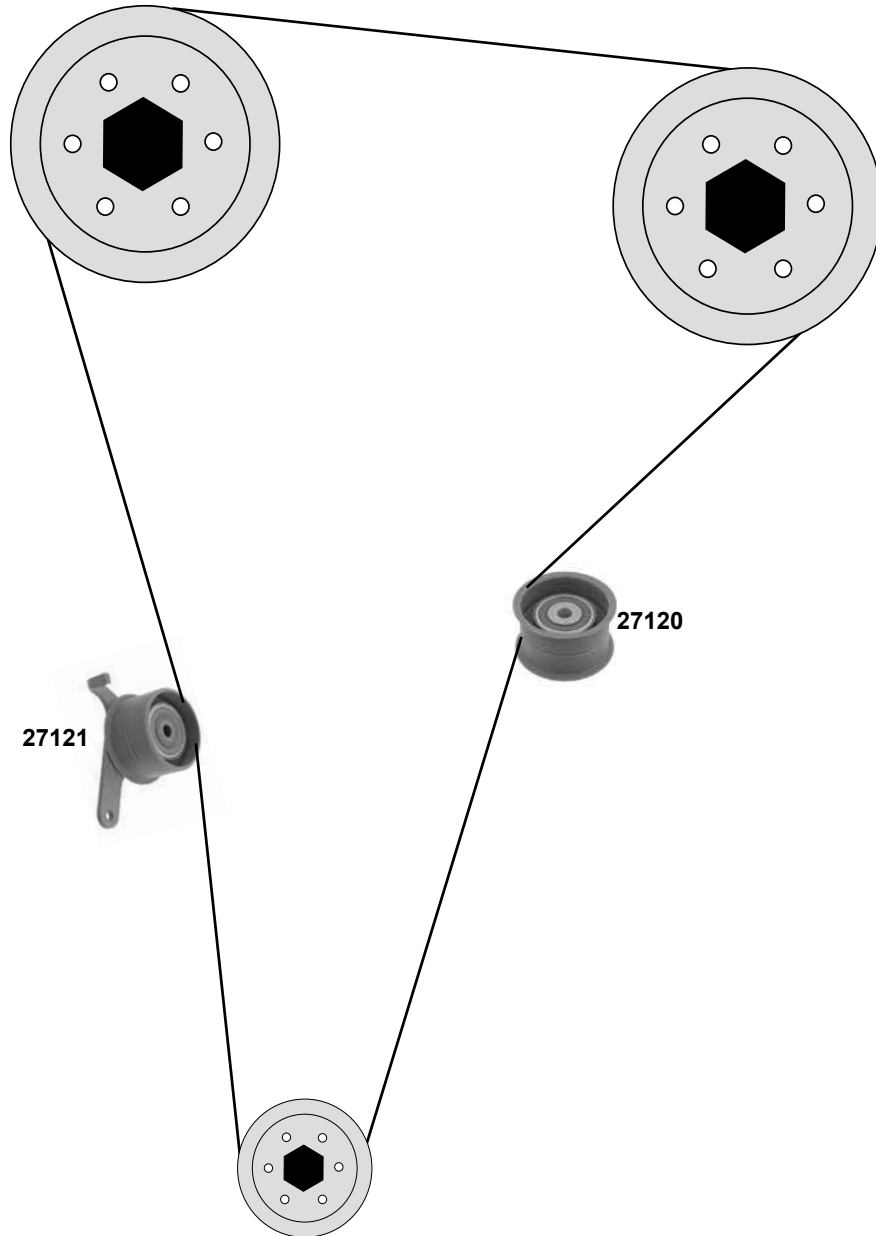

(1) C14V 09/85 → 06/92 C56A 04/88 → 05/92

Ref. - No.

27120
27121

MD012587
MD064641

Umlenkrolle / deflection pulley
Spannrolle / tension roller

(1)
(1)

ØA 60 B38,5
ØA 60 B37