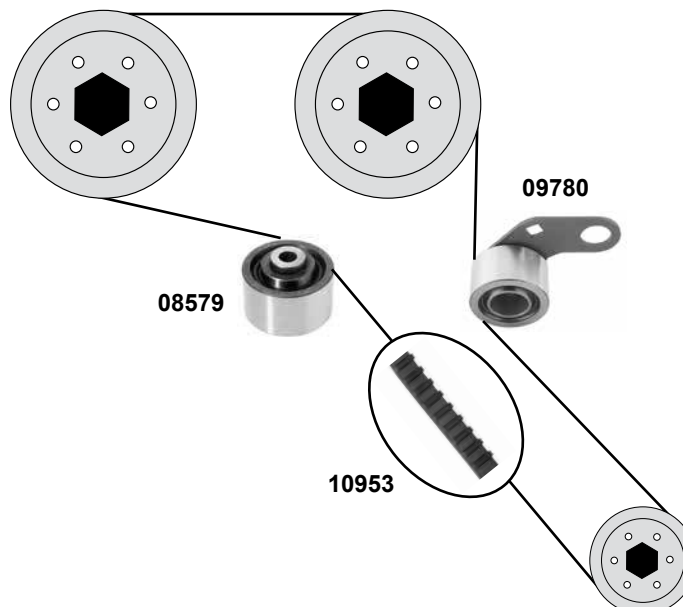

Modell: VA 117354 →