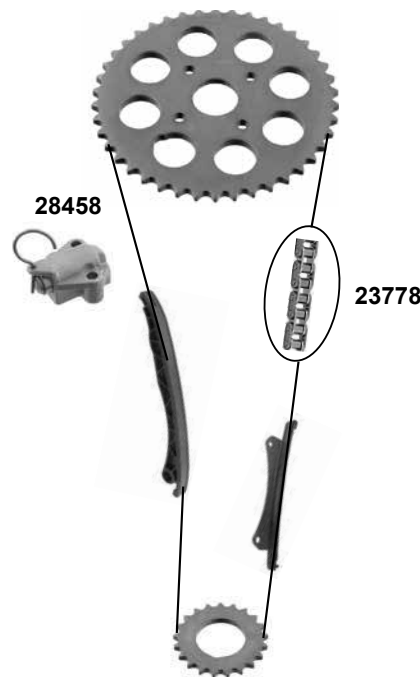

Rep. Satz / rep. kit

febi 31622

(1) für Generator / for Alternator: 75A / 90A / 105A

Ref. - No.

11015	7565617	Zahnriemen / timing belt		Z 168 B22
11294	46424716	Spannrolle / tension roller		ØA 80 H 24
11296	46740727	Spannrolle / tension roller		ØA 61 H 33 / 51
11297	46740726	Umlenkrolle / deflection pulley		ØA 61 H 30 / 51
23778	55221385	Steuerkette / timing chain		120 E
28458	55197785	Kettenspanner / chain tensioner	03→05	
31622	55221385 S1	Rep. Satz Steuerkette / rep. kit timing chain	03→	120 E
36441	46439454	Umlenkrolle / deflection pulley	(1)	ØA 80 B17