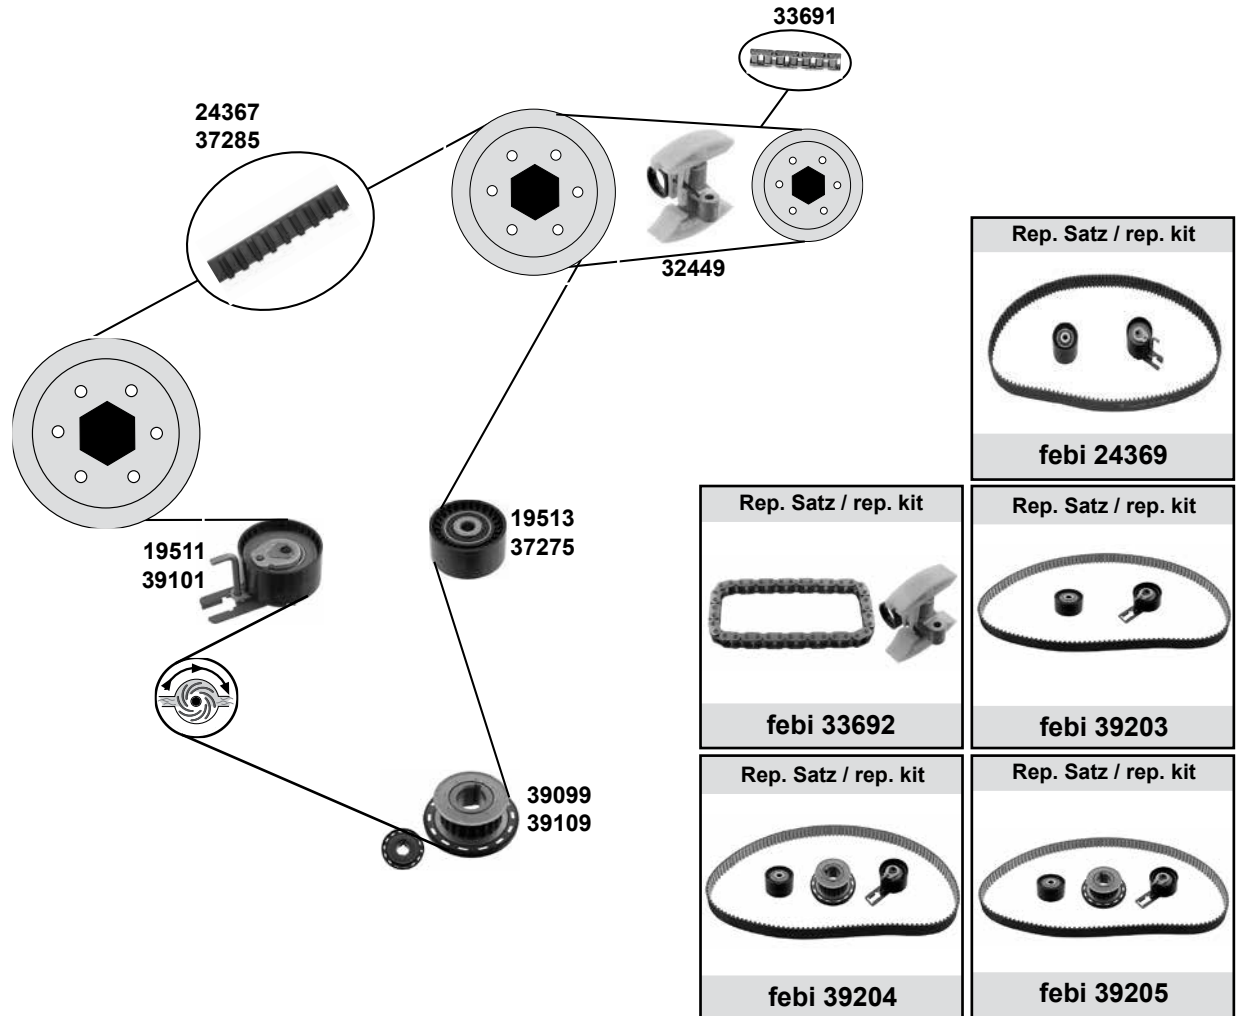

1,6 HDi
(DV6ATED4/DV6TED4/DV6C/DV6DTED M/DV6DTED/DV6C M)

- (1) (mot.) DV6ATED4/DV6TED4
- (2) (mot.) DV6C/DV6DTED M/DV6DTED/DV6C M
- (3) (mot.) DV6C/DV6DTED
- (4) (mot.) DV6C/DV6DTED M/DV6DTED/DV6C M →O.12719

	Ref. - No.			
19511	0829.88	Spannrolle / tension roller	(1)	ØA 60 B29
19513	0830.48	Umlenkrolle / deflection pulley	(1)	ØA 60 B30
24367	0816.G7	Zahnriemen / timing belt	(1)	Z 137 B25
24369	0831.V4	Rep. Satz Zahnriemen / rep. kit timing belt	(1)	Z 137 B25
32449	0816.J1 SK	Kettenspanner / chain tensioner	(1)	
33691	0816.F6	Steuerkette / timing chain	(1) endlos/endless	40 E
33692	0816.J1	Rep. Satz Steuerkette / rep. kit timing chain	(1)	40 E
37275	0830.75	Umlenkrolle / deflection pulley	(3)	ØA 61 B 30
37285	0816.L0	Zahnriemen / timing belt	(2)	Z 141 B 25,4
39099	0805.E5	Zahnrad / gear	(1) (4)	
39101	0829.F8	Spannrolle / tension roller	(2)	ØA 60 B 29
39109	96 772 672 80	Zahnrad / gear	(2) O 12720 →	
39203	16 087 474 80	Rep. Satz Zahnriemen / rep. kit timing belt	(2)	
39204	16 087 474 80 S1	Rep. Satz Zahnriemen / rep. kit timing belt	(2) O 12720 →	
39205	16 087 474 80 S2	Rep. Satz Zahnriemen / rep. kit timing belt	(2) → O 12719