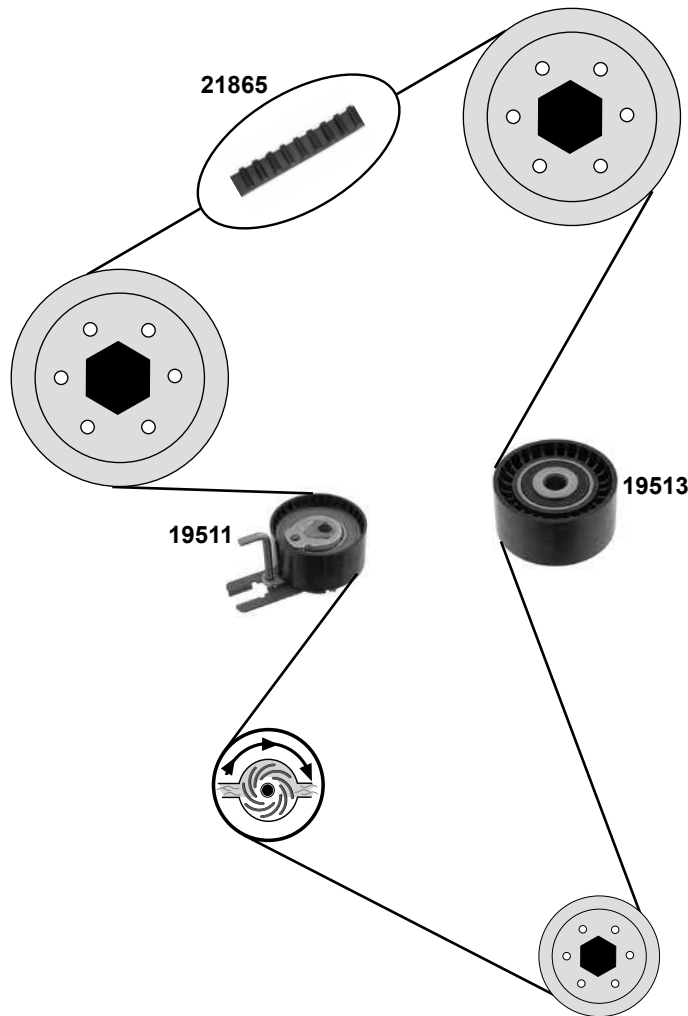

PEUGEOT 306

(93→01)

Car
Division

2,0 HDi (DW10TD)

febi bilstein	Ref. - No.			
05801	5751.29	Spannrolle / tension roller	servo AC	ØA 70 ØI 10/16
07089	5751.96	Spannrolle / tension roller	(ex.) AC	ØA 50 B26
15002	5751.56	Spannrolle / tension roller	(ex.) AC	ØA 50 B26
17063	0829.59	Spannrolle / tension roller		ØA 60 ØI 13
17064	0830.63	Umlenkrolle / deflection pulley		ØA 60 ØI 10 B42,2
17765	0816.A9	Zahnriemen / timing belt		Z 141 B25,4
19119	5751.55	Riemenspanner / belt tensioner		ØA 70 B25
19623	0831.R8	Rep. Satz Zahnriemen / rep. kit timing belt		