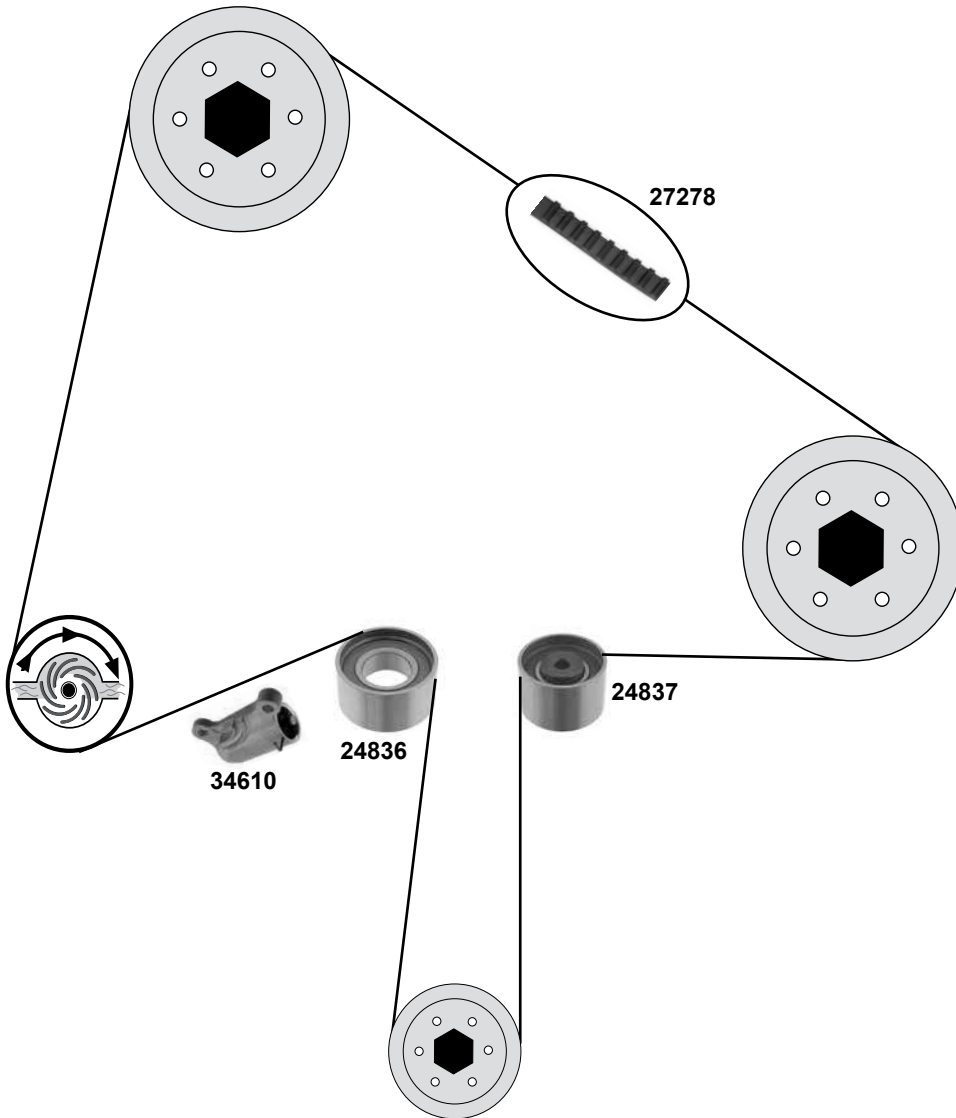

2,0 TD

	Ref. - No.			
24836	RF2A-12-700	Spannrolle / tension roller		ØA 58 H 30
24837	RF2A-12-730	Umlenkrolle / deflection pulley		ØA 58 H 30
27278	RF2A-12-205B	Zahnriemen / timing belt		Z 153 B27
27279	RF2A-12-205B S1	Rep.Satz Zahnriemen / rep.kit timing belt		Z 153 B27
34610	RF2A-12-770B	Riemenspanner / belt tensioner	04/98 → 10/02	ØA 31