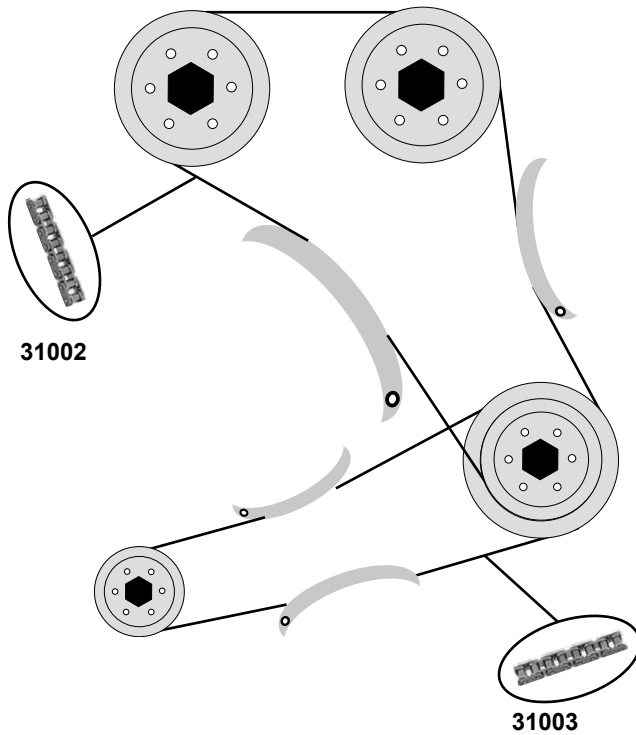

1,6D CRDI

2,0D CRDI

Ref. - No.

31002	24351-2A000
31003	24361-2A000
31195	24810-27250
33179	25281-27060
34312	24410-27250

Steuerkette / timing chain
Steuerkette / timing chain
Umlenkrolle / deflection pulley
Riemenspanner / belt tensioner
Spannrolle / tension roller

08/06 →

84 E
76 E
ØA58 B32
ØA58 B32