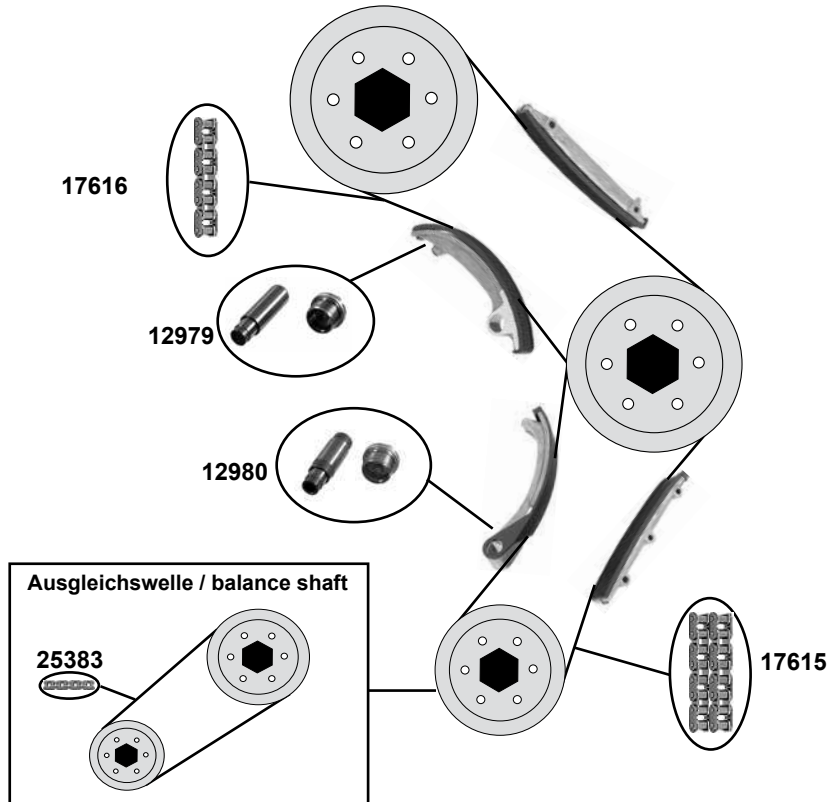

2,2 TD
(X 2,2 DTH)

Ref. - No.

12979	24418171	Kettenspanner / chain tensioner
12980	24418172	Kettenspanner / chain tensioner
14373	09180809	Riemenspanner / belt tensioner
14375	55350960	Spannrolle / tension roller
17615	90529247	Steuerkette / timing chainx
17616	90529248	Steuerkette / timing chain
25383	09128999	Steuerkette einfach / timing chain simplex
30444	90529247 S1	Rep. Satz Steuerkette / rep. kit timing chain
30449	90529248 S1	Rep. Satz Steuerkette / rep. kit timing chain

ØA 90 B24,4
ØA 109 B26,4
78 E
80 E
74 E