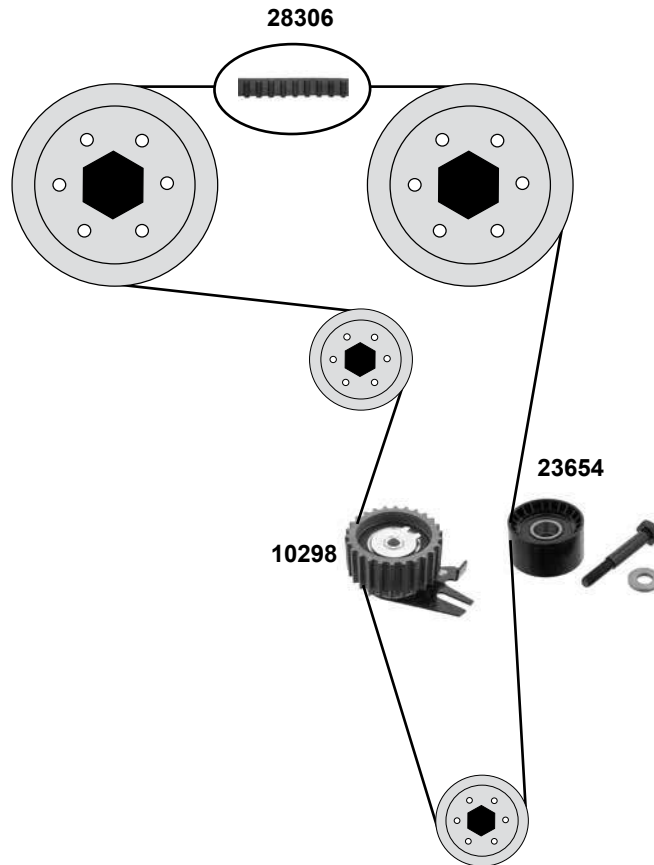

LANCIA

Delta Nuova III (844)

(08→11)

Car
Division

1,6 D / 1,9 D / 2,0 D