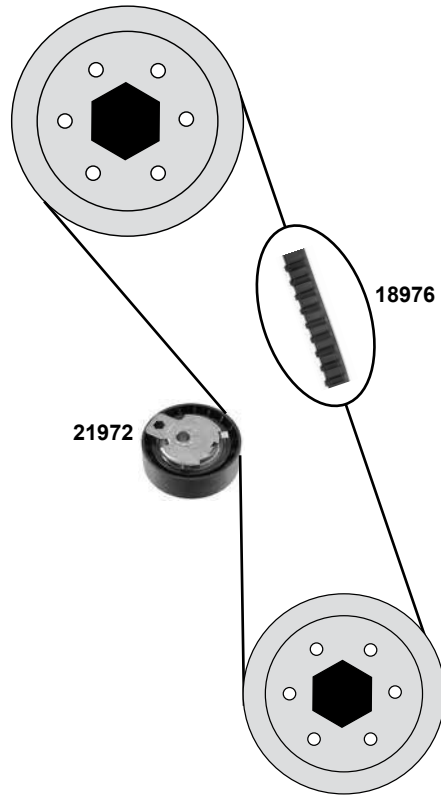

FORD Transit Connect / Tourneo Connect 02

(05/02→)

Car
Division

1,8 TDCi

1,8 TDCi