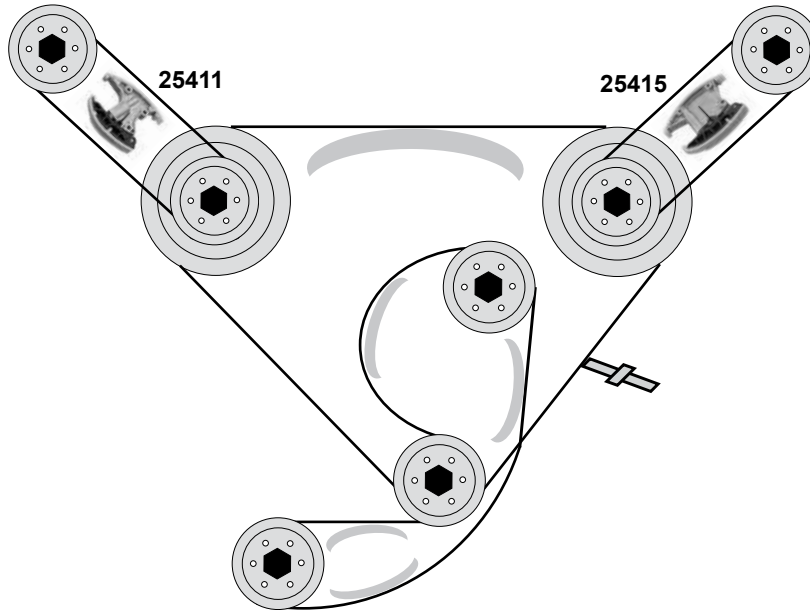

2,7 / 3,0 D TDI

(BMK/BNG/BPP/BSG/ASB/CANA/CANB/CANC/CDYA/CDYB/CDYC/CAND)

2,7 / 3,0 D TDI

(BMK/BNG/BPP/BSG/ASB)