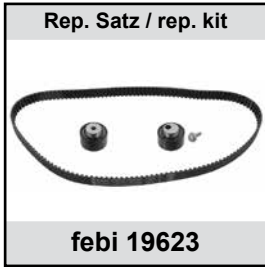

PEUGEOT 306

(93→01)

Car
Division

2,0 HDi (DW10TD)

febi bilstein	Ref. - No.			
05801	5751.29	Spannrolle / tension roller	servo AC	ØA 70 ØI 10/16
07089	5751.96	Spannrolle / tension roller	(ex.) AC	ØA 50 B26
15002	5751.56	Spannrolle / tension roller	(ex.) AC	ØA 50 B26
17063	0829.59	Spannrolle / tension roller		ØA 60 ØI 13
17064	0830.63	Umlenkrolle / deflection pulley		ØA 60 ØI 10 B42,2
17765	0816.A9	Zahnriemen / timing belt		Z 141 B25,4
19119	5751.55	Riemenspanner / belt tensioner		ØA 70 B25
19623	0831.R8	Rep. Satz Zahnriemen / rep. kit timing belt