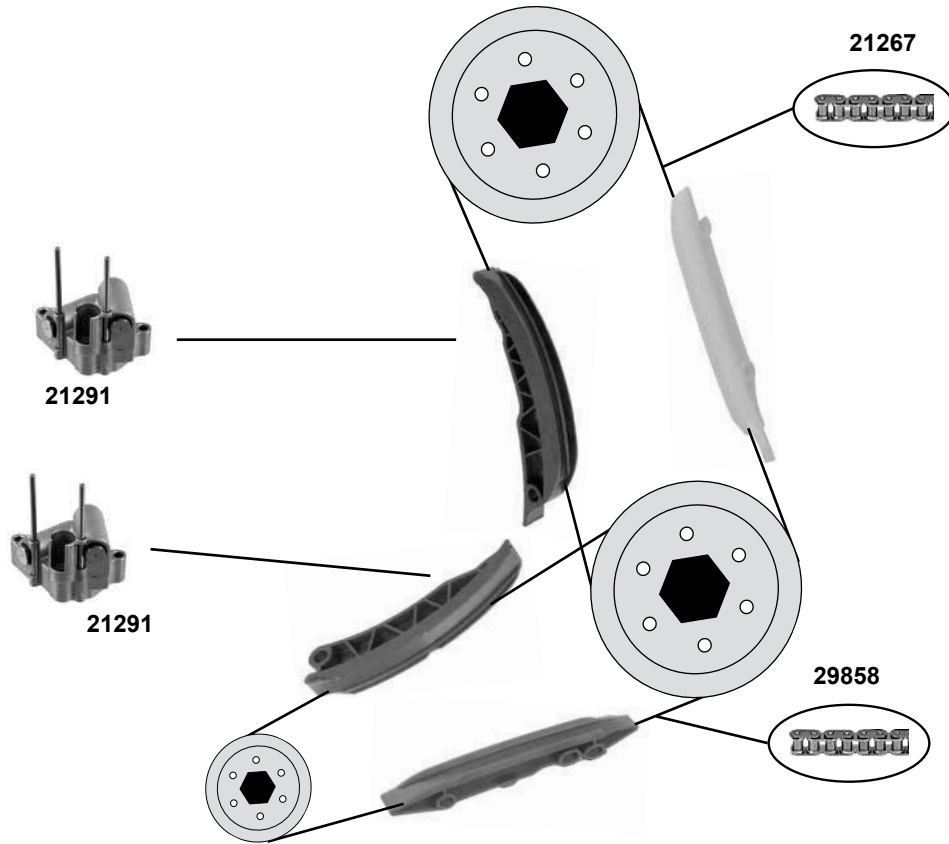

BMW 3'er (E46) (03→07)

Car
Division

330 d/xd (M57N)

Ref. - No.	Part Name	Notes	Part Name
21267	Steuerkette / timing chain		74 E
21291	Kettenspanner / chain tensioner		
24639	Umlenkrolle / deflection pulley		AØ70 B27
27372	Spannrolle / tension roller		AØ70 B26
27373	Riemenspanner / belt tensioner	→ 09/04	AØ66
29858	Steuerkette / timing chain		67 E
30347	Rep. Satz Steuerkette / rep. kit timing chain		74 E
30348	Rep. Satz Steuerkette / rep. kit timing chain		66 E
34469	Riemenspanner / belt tensioner	→ 09/04 AC