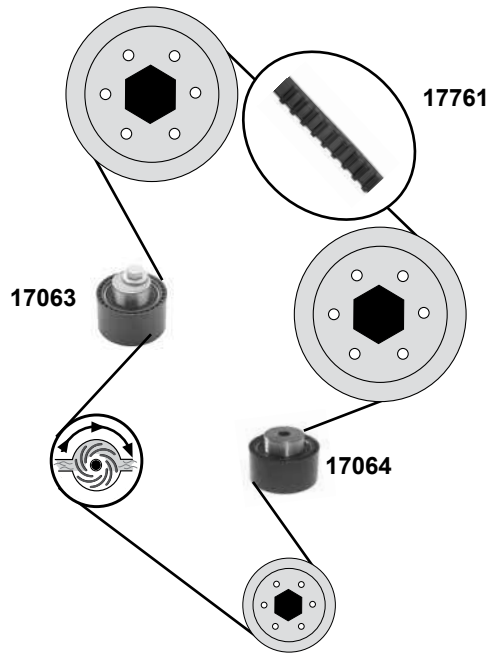

Ref. - No.

Ref. - No.	Description	Part No.	Dimensions
19749	Umlenkrolle / deflection pulley	(mot.) DV4TD	ØA 60 B30
22349	Umlenkrolle / deflection pulley	(mot.) DV4TD	ØA 60 B30
22369	Riemenspanner / belt tensioner	(1)	ØA 65 B25,5
22779	Riemenspanner / belt tensioner	(2)	ØA 55 B25
32820	Umlenkrolle / deflection pulley	(3) (4) (5)	ØA60 B30
34805	Riemenspanner / belt tensioner	(6)	ØA 60 B25
37268	Umlenkrolle / deflection pulley	(mot.) DV6TED4	ØA 70 B27