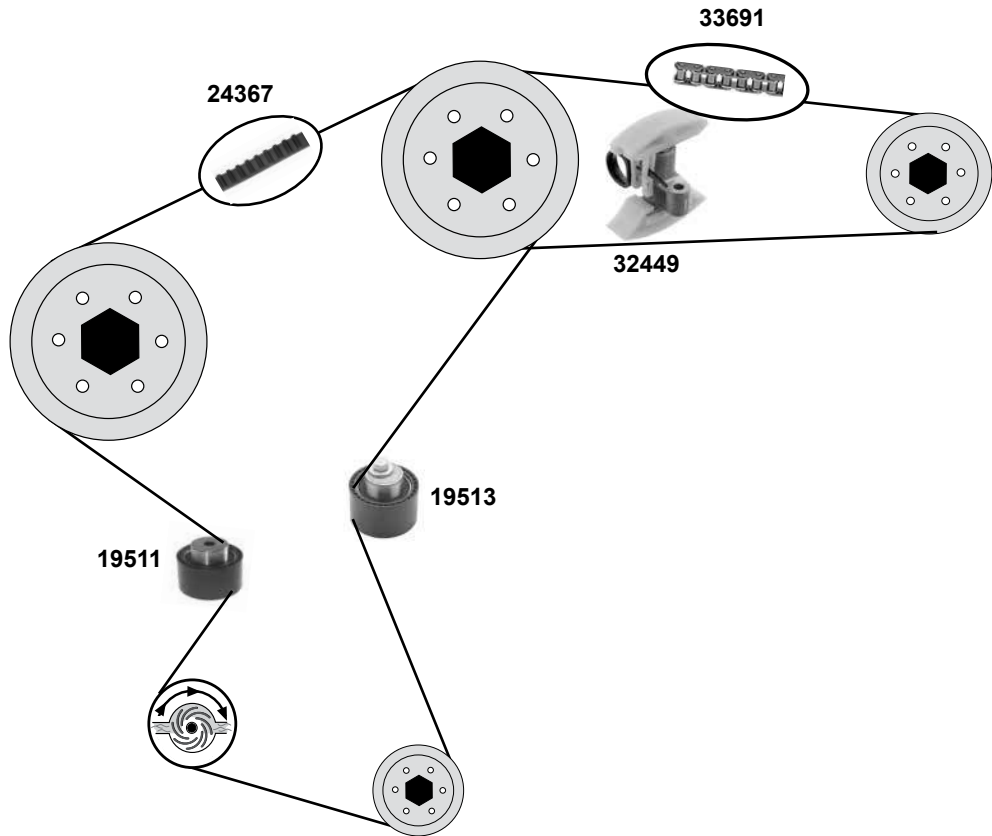

CITROËN Xsara Picasso

(00→)

Car
Division

1,6 HDi
(DV6TED4 /DV6ATED4)

- (1) (mot.) DV6TED4 / (mot.) DV6ATED4 ac
  (2) alle / all DV6 / endlos / endless

Ref. - No.

Ref. - No.	Description	Notes	Dimensions
19511	Spannrolle / tension roller		ØA 60 B29
19513	Umlenkrolle / deflection pulley		ØA 60 B30
22779	Riemenspanner / belt tensioner	(1)	ØA 55 B25
24367	Zahnriemen / timing belt		Z137 B25
24369	Rep. Satz Zahnriemen / rep. kit timing belt		Z137 B25
32449	Kettenspanner / chain tensioner		
32820	Umlenkrolle / deflection pulley	(mot.) DV6ATED4 ac	ØA 60 B30
33691	Steuerkette / timing chain	(2)	E 40
33692	Rep. Satz Steuerkette / rep kit timing chain	(2)	E 40
34805	Riemenspanner / belt tensioner	(mot.) DV6ATED4	ØA 60 B35