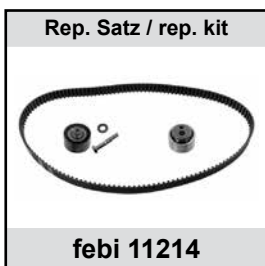

Ref. - No.

04724	5751.27	Spannrolle / tension roller
04725	5751.26	Spannrolle / tension roller
04856	0829.30	Spannrolle / tension roller
06982	0830.37	Umlenkrolle / deflection pulley
11000	0816.98	Zahnriemen / timing belt
11173	0816.64	Zahnriemen / timing belt
11174	0831.Q6	Rep. Satz Zahnriemen / rep. kit timing belt
11214	0831.46	Rep. Satz Zahnriemen / rep. kit timing belt

servo
man.

ØA 59 B24,5
ØA 59 B24,5
ØA 59 ØI 13
ØA 60 ØI 10
Z 136 B25,4
Z 143 B25,4