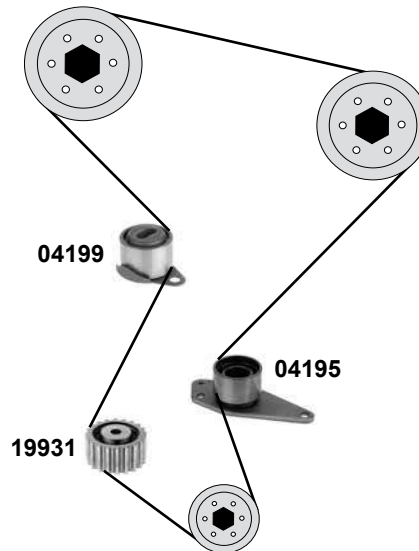

Ref. - No.

Part No.	Ref. - No.	Description	Dimensions
04195	4402 690	Umlenkrolle / deflection pulley	ØA 50 B31
04199	4401 609	Spannrolle / tension roller	ØA 50 B31
08689	4400 204	Spannrolle / tension roller	ØA 65 B34
11904	4403 144	Umlenkrolle / deflection pulley	ØA 67 B34
19931	4402 639	Umlenkrolle / deflection pulley	ØA 60,6 B32,5