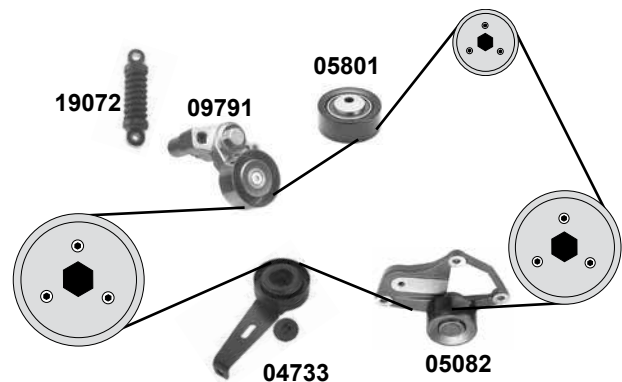

1,8 / 1,9 HDi (XUD7 / XUD9 / XU9TE)

	Ref. - No.			
04723	6453.76	Spannrolle / tension roller	AC	ØA 58 B22,5
04733	5751.38	Spannrolle / tension roller	AC oder/or servo	ØA 85 B26
04750	0830.02	Umlenkrolle / deflection pulley	Modell: → 01/94	ØA 60 B34
04751	0829.33	Spannrolle / tension roller	Modell: 01/94 →	ØA 60 B34
04926	0829.11	Spannrolle / tension roller	Modell: → 01/94	ØA 60 B34
05082	5751.24	Umlenkrolle / deflection roller	AC	ØA 60 B28
05801	5751.29	Umlenkrolle / deflection roller	AC	ØA 70 ØI 10/16
06983	0830.13	Umlenkrolle / deflection pulley	Modell: 01/94 →	ØA 60 B34
09791	5751.30	Riemenspanner / belt tensioner	AC + servo	ØA60 B26,5
11000	0816.98	Zahnriemen / timing belt		Z 136 B25,4
11221	0831.09	Rep. Satz Zahnriemen / rep. kit timing belt	Modell: → 01/94	Z 136 B25,4
11222	0831.27	Rep. Satz Zahnriemen / rep. kit timing belt	Modell: 01/94 →	Z 136 B25,51
19072	5751.81	Riemenspanner / belt tensioner	AC + servo