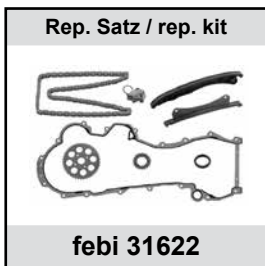

1,3 CDTI (A 1,3 DTE)