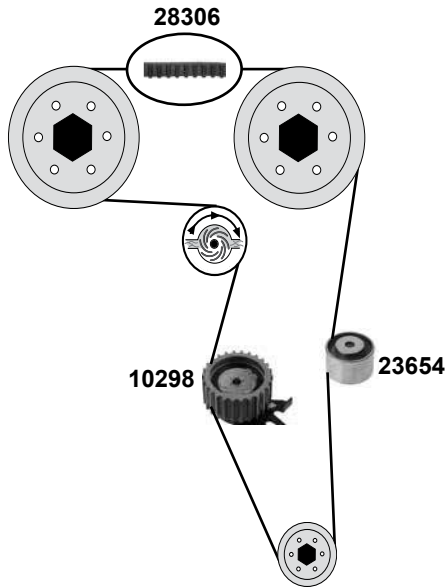

2,0 CDTI

(A 2,0 DTC/DTJ/DTH/DTR/DTL/DT)