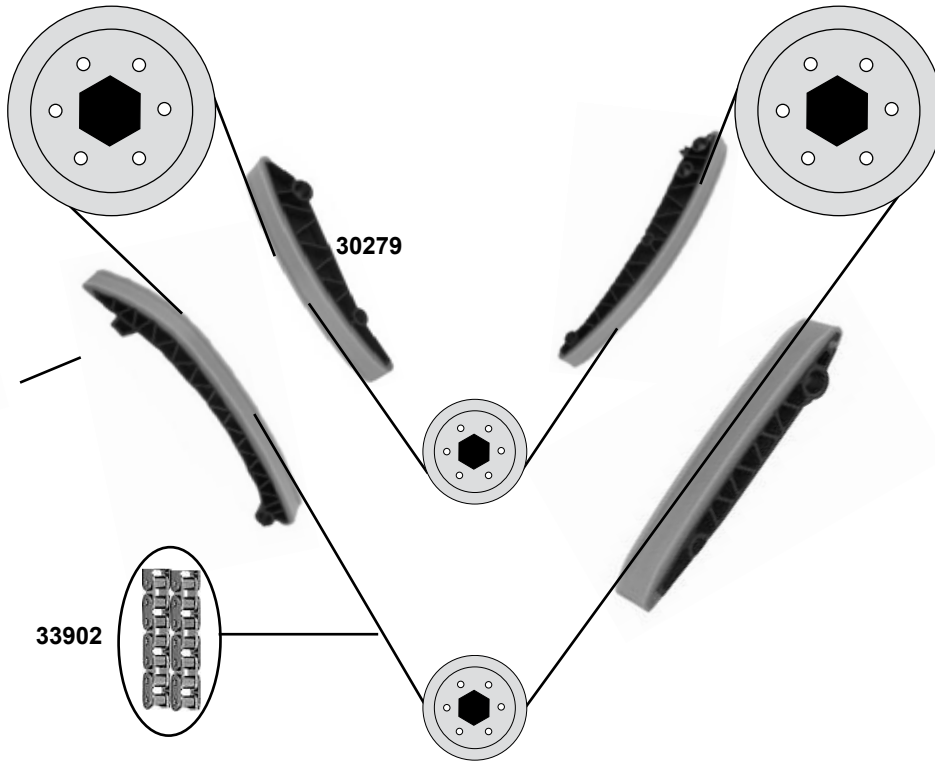

MERCEDES-BENZ CLS-Klasse (BM 218)

(11→)

Car
Division

CLS 350 (OM 642.853,854)

febi bilstein	Ref. - No.			
15179	642 200 10 70	Umlenkrolle / deflection pulley		ØA 54 B30 190 E
26750	642 050 03 11	Kettenspanner / chain tensioner		
27527	642 200 13 70	Riemenspanner / belt tensioner		
30279	642 050 09 16	Gleitschienensatz / timing-chain guides kit		
30321	642 050 03 11 S3	Rep. Satz Steuerkette / rep. kit timing chain		
33902	000 993 63 76 S1	Steuerkette / timing chain		
36419	642 050 09 16 S1	Rep. Satz Steuerkette / rep. kit timing chain