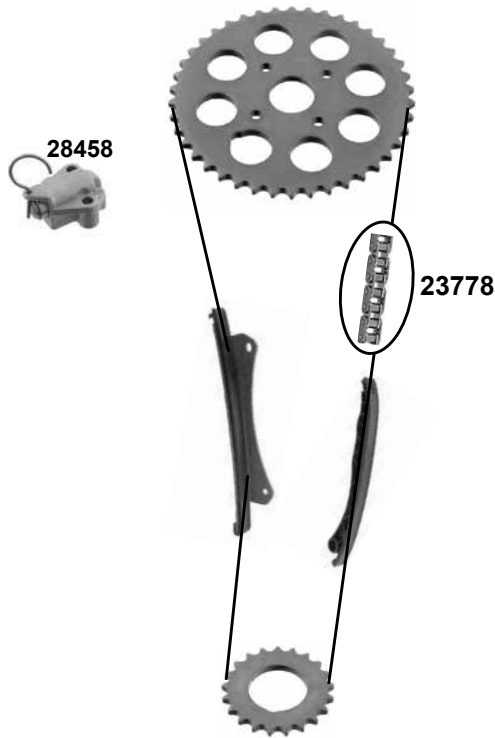

OPEL Combo D

(2011→)

Car
Division

1,3 CDTI

(A 1,3 FD)