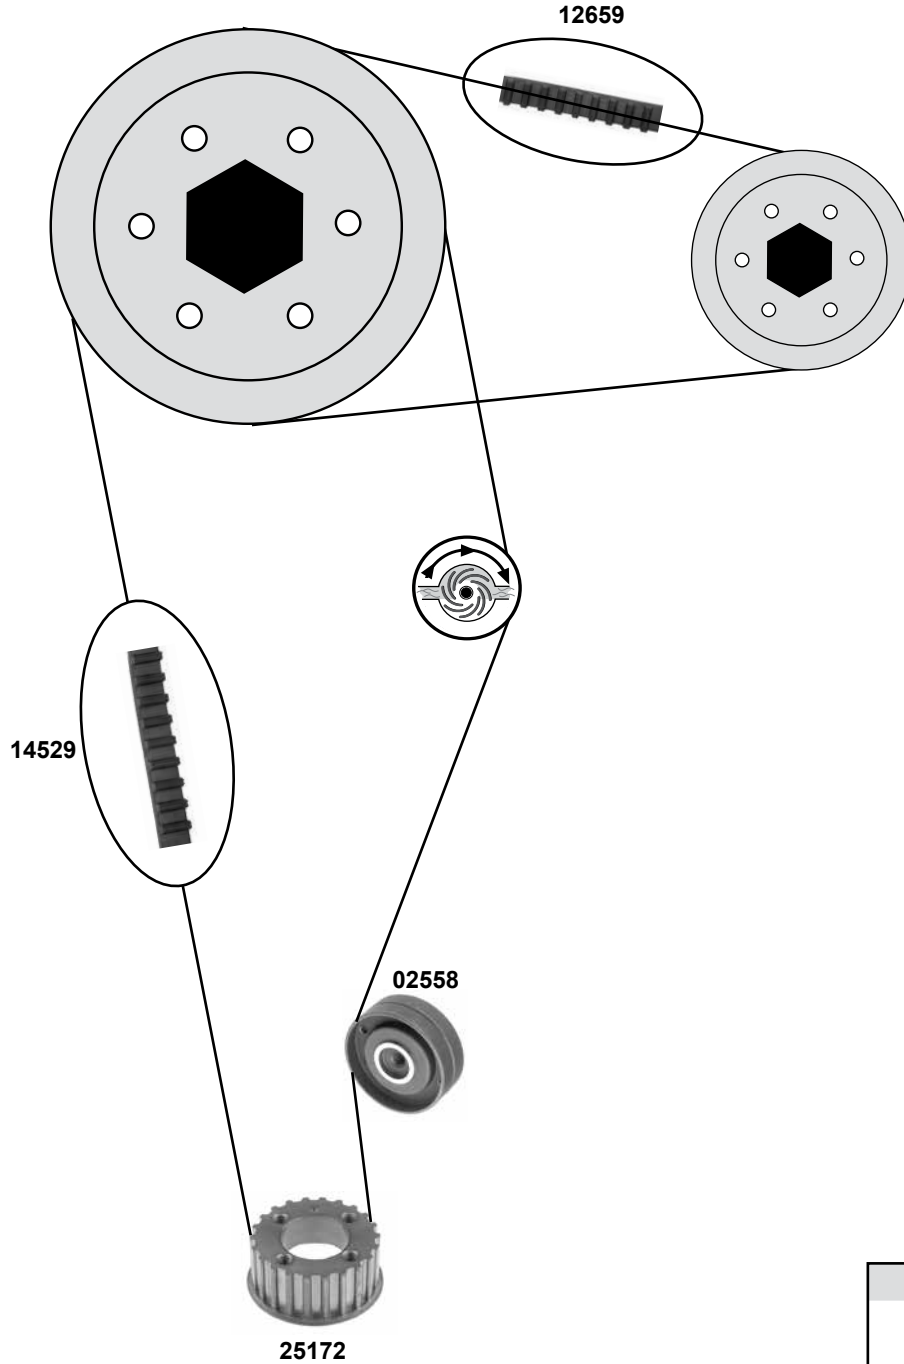

Ref. - No.			
02558	069 109 243 B	Umlenkrolle / deflection pulley		ØA 74 B27 ØI 27
12659	069 130 113 A	Zahnriemen / timing belt	(ex.) (mot.) NC	Z 75 B20
14529	075 109 119 B	Zahnriemen / timing belt		Z 119 B25,4
25172	069 105 263	Kurbelwellenrad / crankshaft gear	(ex.) (mot.) NC	Z 22
14528	075 109 119 B	Rep. Satz Zahnriemen / timing belt		Z 119 B25,4