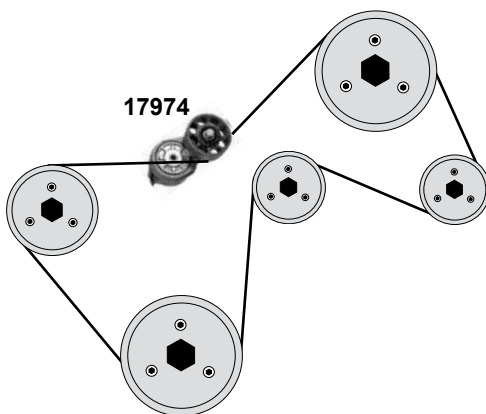

LAND ROVER Defender

(01/86→)

Car
Division

2,5 TD

(nur / only 200TDI)

2,5TD

2,5 TD

(ex. 200TDI/300TDI/Td5)

Ref. - No.

08502 ERR 2530
08525 ERC 8861
17974 ERR 4708

Spannrolle / tension roller
Spannrolle / tension roller
Riemenspanner / belt tensioner

87 → 06

ØA 67 B36,5/31,5
ØA49,5 B29/26