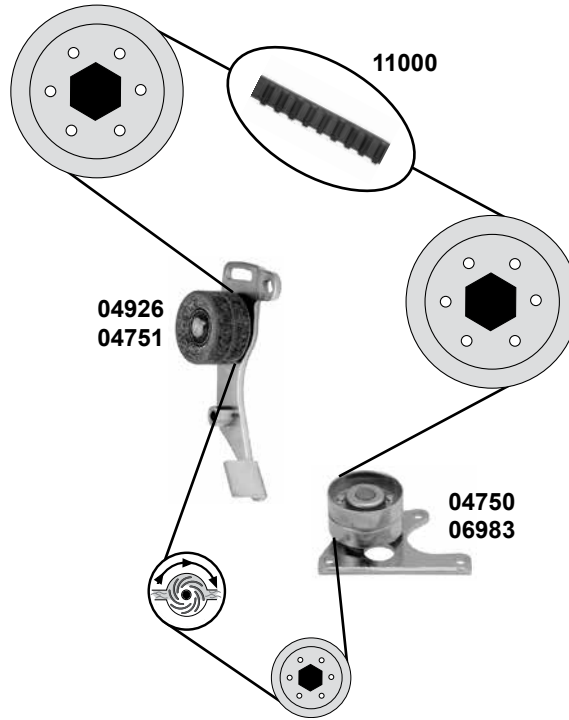

1,8 / 1,9 HDi (XUD7 / XUD9 / XU9TE)

	Ref. - No.			
04723	6453.76	Spannrolle / tension roller	AC	ØA 58 B22,5
04733	5751.38	Spannrolle / tension roller	AC oder/or servo	ØA 85 B26
04750	0830.02	Umlenkrolle / deflection pulley	Modell: → 01/94	ØA 60 B34
04751	0829.33	Spannrolle / tension roller	Modell: 01/94 →	ØA 60 B34
04926	0829.11	Spannrolle / tension roller	Modell: → 01/94	ØA 60 B34
05082	5751.24	Umlenkrolle / deflection roller	AC	ØA 60 B28
05801	5751.29	Umlenkrolle / deflection roller	AC	ØA 70 ØI 10/16
06983	0830.13	Umlenkrolle / deflection pulley	Modell: 01/94 →	ØA 60 B34
09791	5751.30	Riemenspanner / belt tensioner	AC + servo	ØA60 B26,5
11000	0816.98	Zahnriemen / timing belt		Z 136 B25,4
11221	0831.09	Rep. Satz Zahnriemen / rep. kit timing belt	Modell: → 01/94	Z 136 B25,4
11222	0831.27	Rep. Satz Zahnriemen / rep. kit timing belt	Modell: 01/94 →	Z 136 B25,51
19072	5751.81	Riemenspanner / belt tensioner	AC + servo