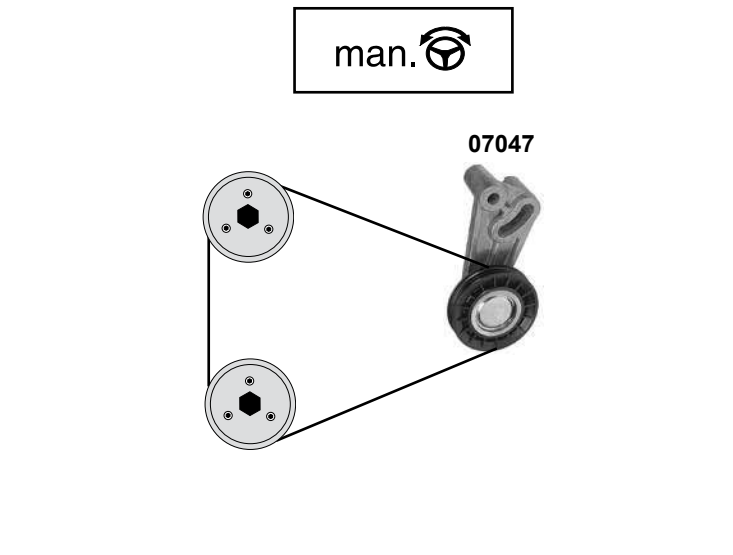

FORD Sierra 87

(08/90→12/92)

Car
Division

1,8 D / TD

Rep. Satz / rep. kit

febi 11044

Rep. Satz / rep. kit

febi 11045

Rep. Satz / rep. kit

febi 11052

	Ref. - No.			
01389	1 113 169	Umlenkrolle / deflection pulley		ØA56,2 B26,7
01390	7 330 712	Spannrolle / tension roller		ØA52 B29,8
06139	6 177 883	Spannrolle / tension roller		ØA58 B26
07047	6 616 951	Spannrolle / tension roller		76 x 16 x 75,5
07057	6 616 952	Spannrolle / tension roller		76 x 16 x 41,4
10132	1 005 822	Spannrolle / tension roller		ØA67
10938	1 657 013	Zahnriemen / timing belt		Z 85 B23
10943	7 174 114	Zahnriemen / timing belt		Z 116 B20
11044	7 174 114 S2	Rep. Satz Zahnriemen / rep. kit timing belt		Z 116 B20
11045	1 657 013 S1	Rep. Satz Zahnriemen / rep. kit timing belt		Z 85 B23
11052	7 174 114 S1	Rep. Satz Zahnriemen / rep. kit timing belt		Z 116 B20