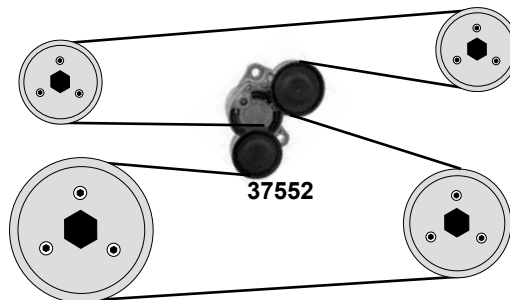

AC

	Ref. - No.			
28717	13 52 7 797 904	Kettenspanner / chain tensioner	(mot.) N57/N/Z	
28718	11 31 7 797 901	Kettenspanner / chain tensioner		
28720	11 31 8 510 014	Steuerkette / timing chain		86 E
30349	11 31 8 510 014 S1	Rep. Satz Steuerkette / rep. kit timing chain		86 E
36075	11 31 8 506 654	Steuerkette simplex / timing chain simplex	(mot.) N57/N/Z	72 E
36076	11 31 8 506 654 S1	Rep. Satz Steuerkette / rep. kit timing chain	(mot.) N57/N/Z	
37552	11 28 7 810 807	Riemenspanner / belt tensioner	(ex.) Dynamic Drive	ØA 65/60 B26