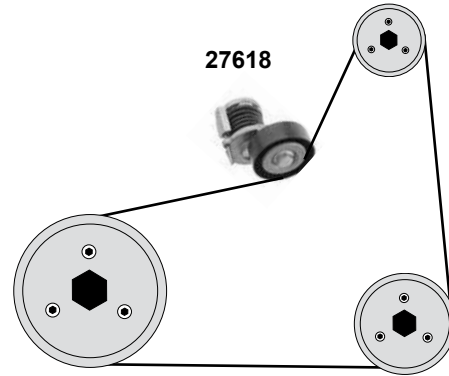

AUDI
A1 (8x)
(10→)

Car
Division

1,6 / 2,0 TDI
(CAYC/CAYB/CFHB/CFHD)