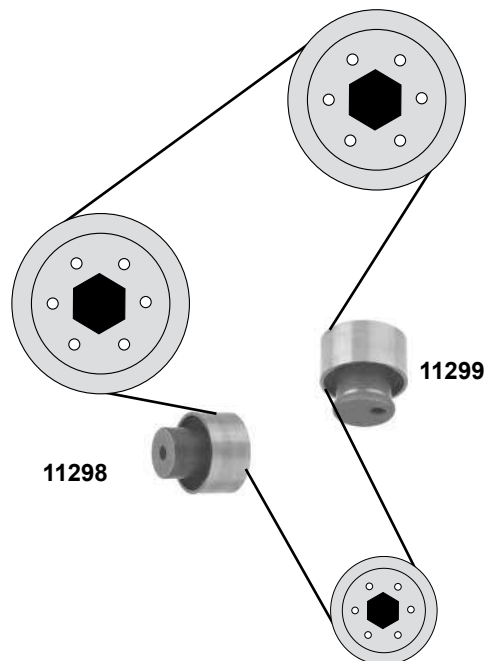

Delta II (836)
(93→99)

1,9 D