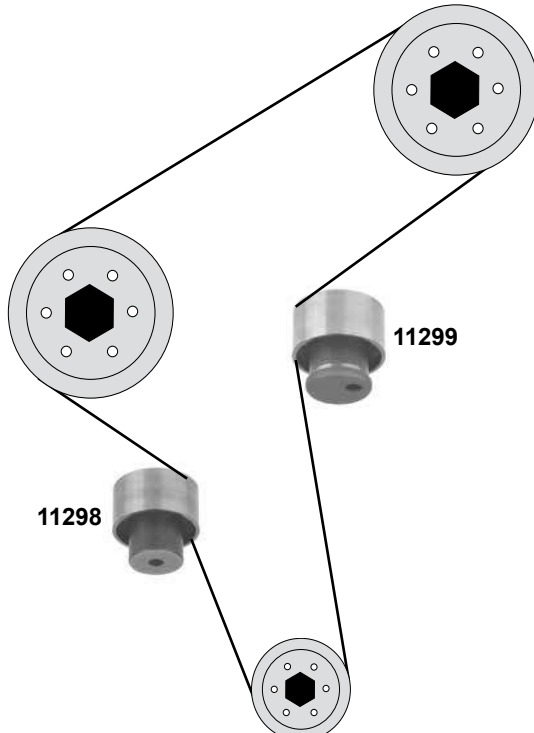

Talento (290)
(88→94)

1,9 D

(1) (mot.) 1,9 93kW,100kW,103kW / 03→07

Ref. - No.

11298	7596876
11299	7596877
36442	60671789

Umlenkrolle / deflection pulley
Spannrolle / tension roller
Umlenkrolle / deflection pulley

(1)

ØA 61 H 30/57
ØA 61 H 30/55
ØA65 B25