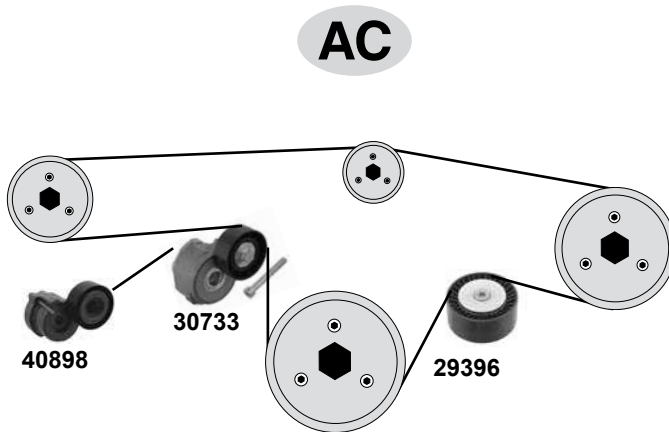

Ref. - No.

10298	93186866	Spannrolle / tension roller		ØA 53 B29
10984	93185336	Zahnriemen / timing belt	(mot.) DT/DTL	Z 190 B24
23654	93178807	Umlenkrolle / deflection pulley		ØA 65 B30
23655	93185336 S1	Rep. Satz Zahnriemen / rep. kit timing belt	(mot.) DT/DTL	Z 190 B24
28305	93191278 SK	Rep. Satz Zahnriemen / rep. kit timing belt	(mot.) DTH	Z 199 B24
28306	93178812	Zahnriemen / timing belt	(mot.) DTH	Z 199 B24
29396	55562251	Umlenkrolle / deflection pulley	→(ch.) 71111927	ØA 70 B26
30733	55190813	Riemenspanner / belt tensioner	→(ch.) 71111927	ØA 65
31089	55190812	Spannrolle / tension roller		ØA 65 B26
40898	55561330	Riemenspanner / belt tensioner	(ch.) 71111928 →	ØA 65 B26