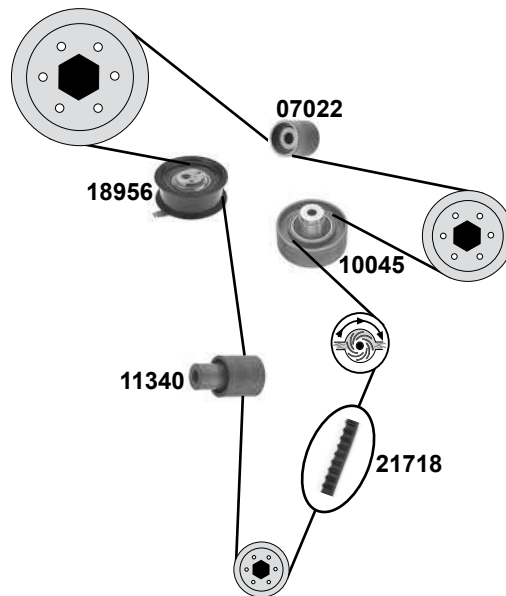

Inca (6K)

(96→03)

1,9 SDI

(AYQ)

	Ref. - No.			
07022	03L 109 244 D	Umlenkrolle / deflection pulley	(ex.) CAYC	ØA 28 B29
10045	038 109 244 M	Umlenkrolle / deflection pulley		ØA 80 Ø1 10 B29
11340	038 109 244 E	Umlenkrolle / deflection pulley		ØA 28 Ø1 8 B29
18956	038 109 243 N	Spannrolle / tension roller		ØA 68 Ø1 8 B25
21718	038 109 119 M	Zahnriemen / timing belt		Z 141 B25
21720	038 198 119 E	Rep. Satz Zahnriemen / rep. kit timing belt	005 518 →	
27618	038 903 315 AH	Riemenspanner / belt tensioner	AC	ØA 70 B24
34126	03L 109 119 C	Zahnriemen / timing belt	(ex.) CAYC	Z 160
34783	03L 109 244	Umlenkrolle / deflection pulley