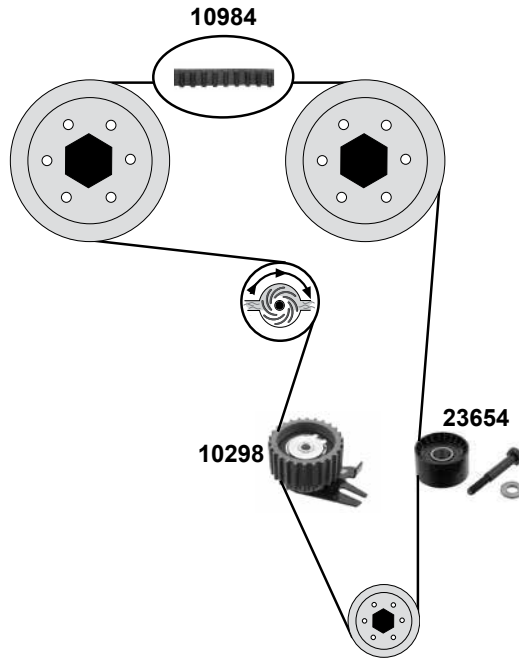

1,6 D / 1,9 D

- (1) (mot.) 1,6 D / 1,9 D 74kW
- (2) (mot.) 1,6 D / ac / 08→

Ref. - No.

10298	55238027	Spannrolle / tension roller	(1)	ØA 64 B40 Z26
10984	71731639	Zahnriemen / timing belt	1,9 D	Z190 B24
23654	71771498	Umlenkrolle / deflection pulley		ØA 53 B29
23655	71736726	Rep. Satz Zahnriemen / rep. kit timing belt	1,9 D	Z 190
27247	71771437	Umlenkrolle / deflection pulley	1,9 D	ØA 80 H 25
29396	51758383	Umlenkrolle / deflection pulley	(2)	ØA 70 B 26