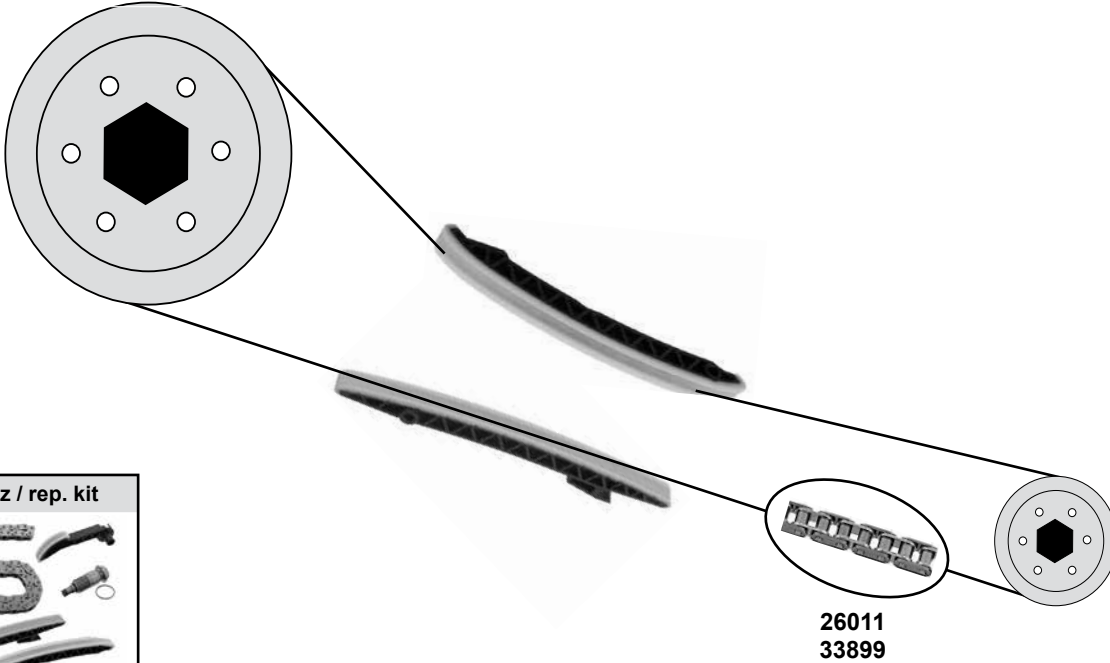

MERCEDES-BENZ A-Klasse (BM 169)

(05→)

Car
Division

A160/180/200 CDI

(BM 169.006/007/008/306/307/308/)

(OM 640.940,941,942)

AC