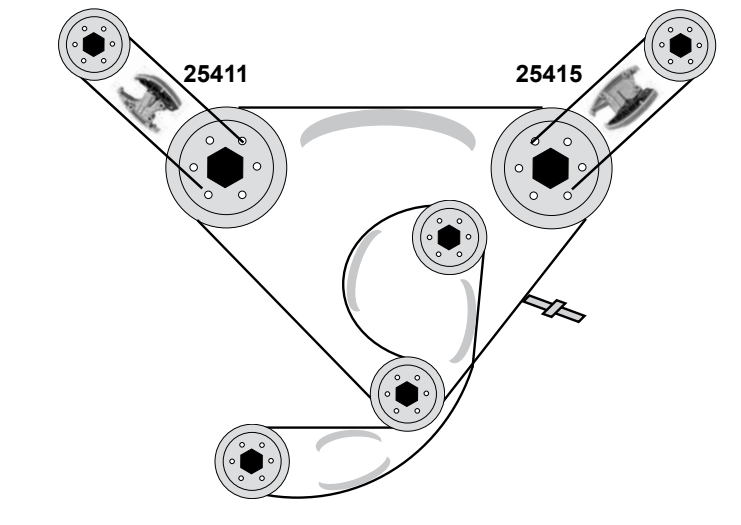

2,7/3,0 TDI

(CAMA/CAMB/CGKA/CGKB/CAPA/CCWA/CCWB)