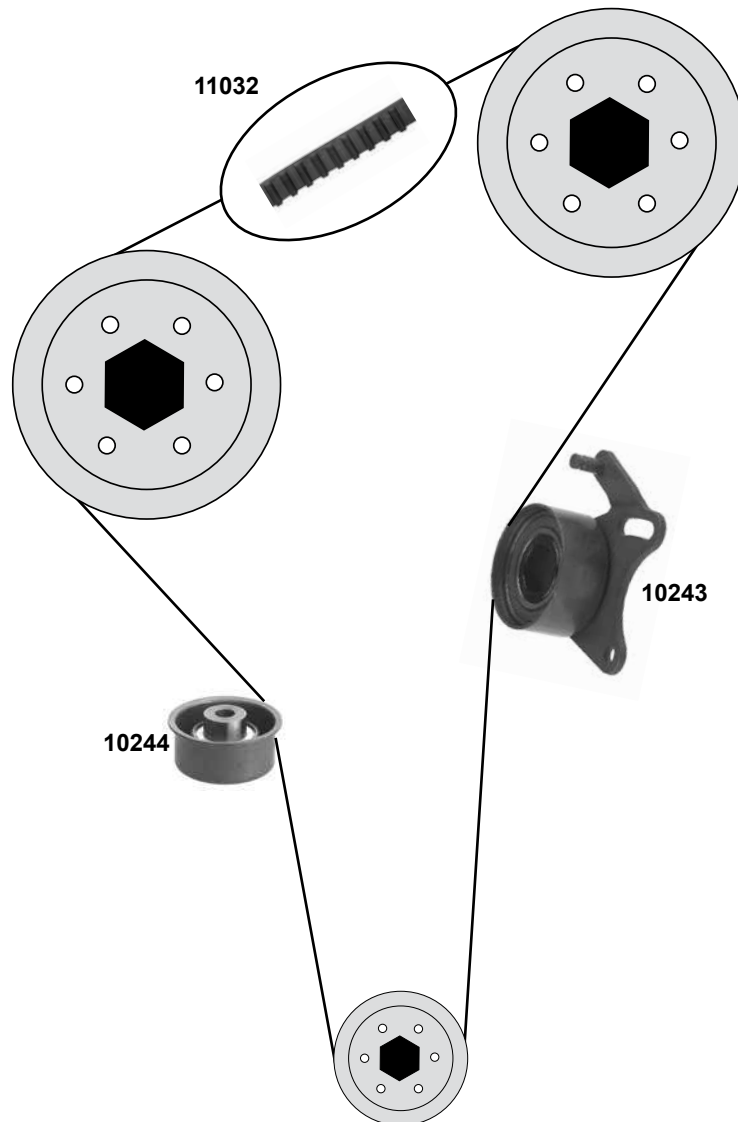

Part No.	Ref. - No.	Description	Quantity	Dimensions
02878	90180131	Umlenkrolle / deflection pulley	(1)	12 x 69 x 31/59
05226	90264022	Umlenkrolle / deflection pulley	(2)	27 x 71 x 58,5
11101	90410784	Zahnriemen / timing belt	(2)	Z146 B24