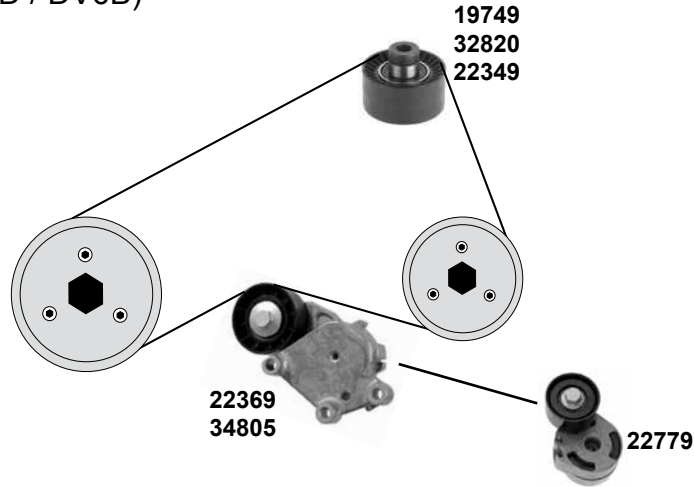

PEUGEOT 206

(98→09)

Car
Division

1,4 / 1,6 HDi

(DV4TD / DV6TED4 / DV6ATED / DV6B)