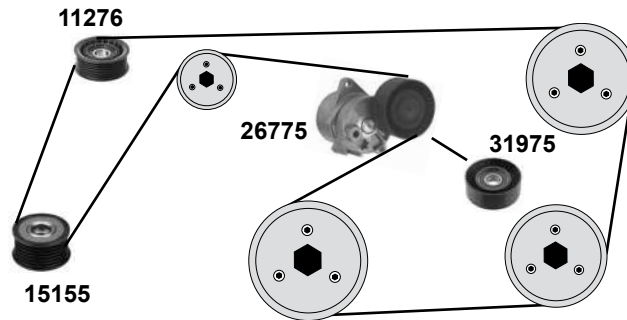

(1) (ch.) B 438527 → / X 065665 →

(2) Nietverschluß / riveted link / bouchon de rivet / rivetti / cierre de roblón

Ref. - No.

febi bilstein	Ref. - No.			
11276	272 202 09 19	Umlenkrolle / deflection pulley	(1)	ØA 64 B23
15155	611 155 00 15	Generatorfreilauf / alternator overrun pulley		
17773	640 050 01 11	Kettenspanner / chain tensioner	OLD	
19077	611 052 04 16	Gleitschiene / sliding rail		
19078	611 052 03 16	Gleitschiene / sliding rail		
19079	611 052 00 16	Gleitschiene / sliding rail		
25211	003 997 75 94	Steuerkette / timing chain	(2)	
26775	646 200 02 70	Riemenspanner / belt tensioner		
30300	640 050 01 11 S1	Rep. Satz Steuerkette / rep. kit timing chain		E 110
30496	640 050 02 11	Kettenspanner / chain tensioner	NEW	
31975	611 202 00 19	Spannrolle / tension roller		ØA 70 B27