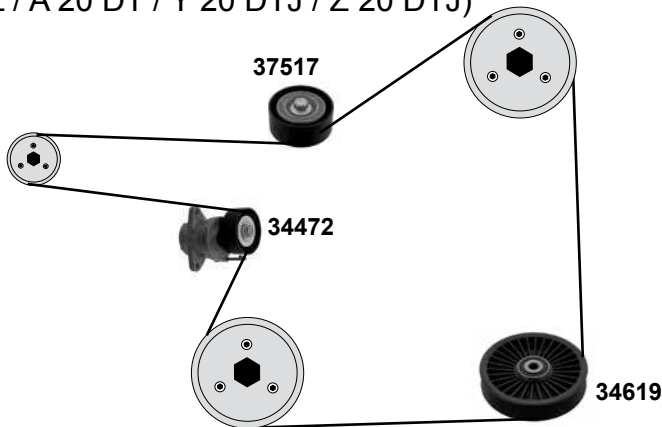

2,0 (A 2,0 DTH / A 20 DTL / A 20 DT / Y 20 DTJ / Z 20 DTJ)

	Ref. - No.			
10298	0636 685	Spannrolle / tension roller	(ex.) A2,0DTR	ØA 64 B40
23654	5636 743	Umlenkrolle / deflection pulley		ØA 53 ØI 10 B 31/29
28305	1606 434 SK	Rep. Satz Zahnriemen / rep. kit timing belt		Z 199 B24
28306	5636 344	Zahnriemen / timing belt		
34472	1340 269	Riemenspanner / belt tensioner		
34619	5636 412	Umlenkrolle / deflection pulley		ØA 124
37517	1854 740	Umlenkrolle / deflection pulley		ØA 65