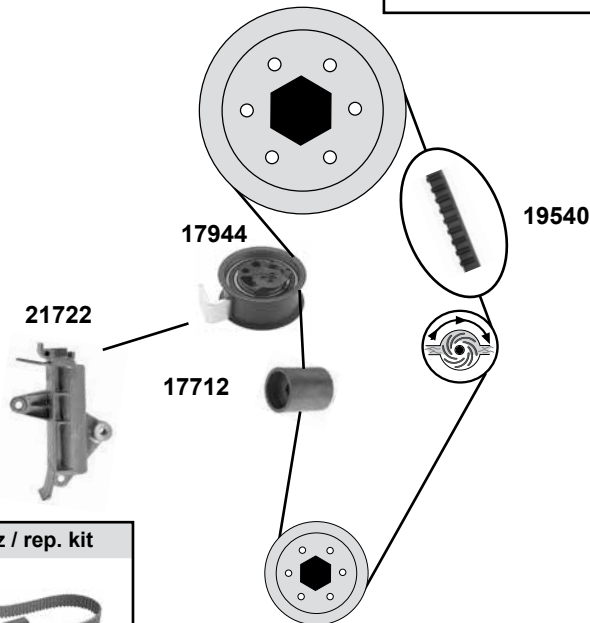

(ch.) → 1M-2-R- 120 000

1,9 TDI (PD)
(ARL / ASZ/ AXR)