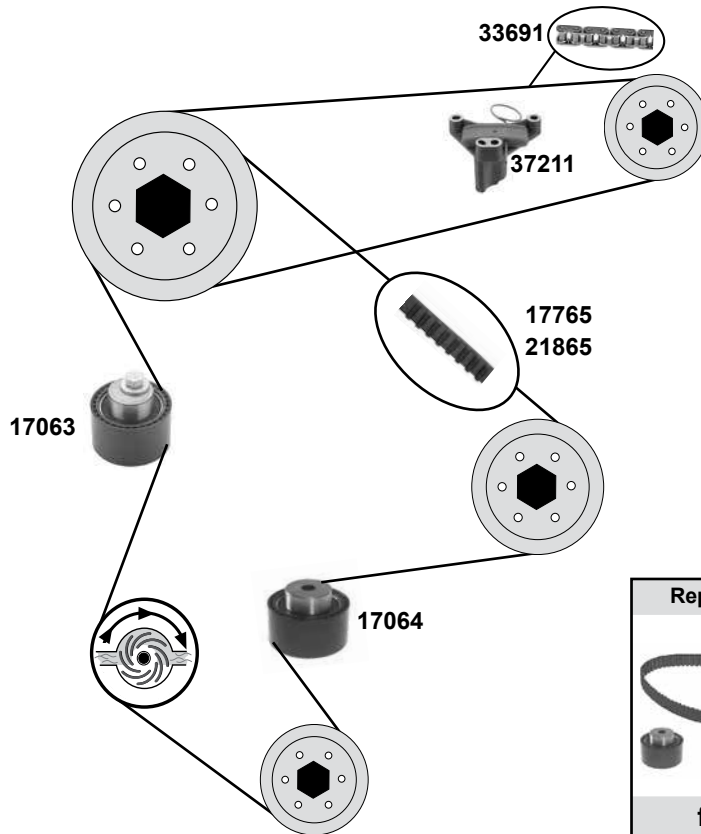

2,0 HDi
(DW10ATED / DW10ATED4)

Ref. - No.

05801	5751.29	Spannrolle / tension roller	servo AC	ØA 70 ØI 10/16
07089	5751.96	Spannrolle / tension roller	(ex.) AC	ØA 50 B26
15002	5751.56	Spannrolle / tension roller	(ex.) AC	ØA 50 B26
17063	0829.59	Spannrolle / tension roller		ØA 60 ØI 13
17064	0830.28	Umlenkrolle / deflection pulley		ØA 60 ØI 10
17765	0816.A9	Zahnriemen / timing belt	DW10ATED	Z 141 B25,4
19119	5751.55	Riemenspanner / belt tensioner		ØA 70 B25
19623	0831.82	Rep. Satz Zahnriemen / rep. kit timing belt	DW10ATED	
21865	0816.E7	Zahnriemen / timing belt	DW10ATED4	Z 144 B25,4
27390	0831.73	Rep. Satz Zahnriemen / rep. kit timing belt	DW10ATED4	Z 141 B25,4
33691	0816.F6	Steuerkette / timing chain	endlos/endless	E 40
37211	0849.22	Kettenspanner / chain tensioner	DW10ATED4	
37230	0849.23	Rep. Satz Steuerkette / rep. kit timing chain	DW10ATED4	40 E