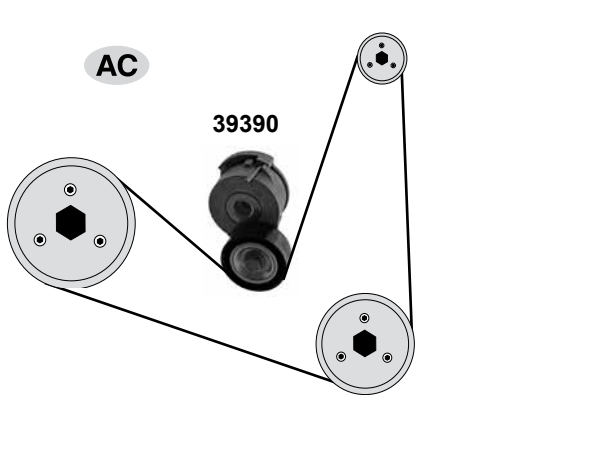

PEUGEOT Expert III

(07→)

Car
Division

2,0 HDi

(DW10BTED4 / DW10UTED4 / DW10CTED4 / DW10CD / DW10CE)

	(1) (mot.) DW10BTED4/DW10UTED4	(2) (mot.) DW10CTED4/DW10CD/DW10CE
	(3) (mot.) DW10BTED4/DW10UTED4 / DW10CTED4	(4) (mot.) DW10CTED4 AC / DW10CD/DW10CE

	Ref. - No.			
24197	0816.G3	Zahnriemen / timing belt	(1)	Z 116 B25
26027	0829.A4	Spannrolle / tension roller	(1)	ØA 60 B29
26816	0830.51	Umlenkrolle / deflection pulley	(1)	ØA 60 H30
26818	0831.92	Rep. Satz Zahnriemen / rep. kit timing belt	(1)	Z 116 B25
33691	0816.F6	Steuerkette / timing chain	(3) endlos/endless	E 40
37211	0849.22	Kettenspanner / chain tensioner		
37230	0849.23	Rep. Satz Steuerkette / rep. kit timing chain		
37266	5751.A7	Riemenspanner / belt tensioner	(1)	ØA 70 B25
37353	0829.G6	Spannrolle / tension roller	(2)	ØA 60 B29
37460	0831.W1	Rep. Satz Zahnriemen / rep. kit timing belt	(2)	
39390	5751.H8	Riemenspanner / belt tensioner	(4)	ØA 65 B25