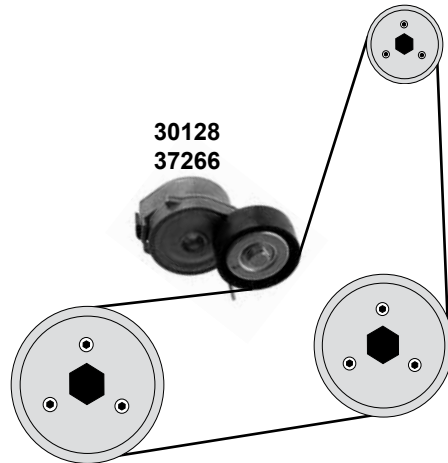

LANCIA Phedra (179)

(01→10)

Car
Division

2,0 D (94kW) / 2,2 D (100kW)

(1) (mot.) 2,0 D 88kW, 100kW (DAT → 15/07/2007)

Ref. - No.

Ref. - No.	Description	Notes	Dimensions
26027	Spannrolle / tension roller	02 → / 100kW	ØA 60 B29
26816	Umlenkrolle / deflection pulley	100kW / Euro 4	ØA 60,2 B 30,2
30128	Riemenspanner / belt tensioner		ØA 65 B25
33691	Steuerkette simplex / timing chain simplex		40 E
36020	Spannrolle / tension roller		
37221	Kettenspanner / chain tensioner	(1)	ØA 70 B25
37266	Riemenspanner / belt tensioner		Z 116 B25,4
37290	Zahnriemen / timing belt		40 E
37620	Rep. Satz Steuerkette / rep. kit timing chain