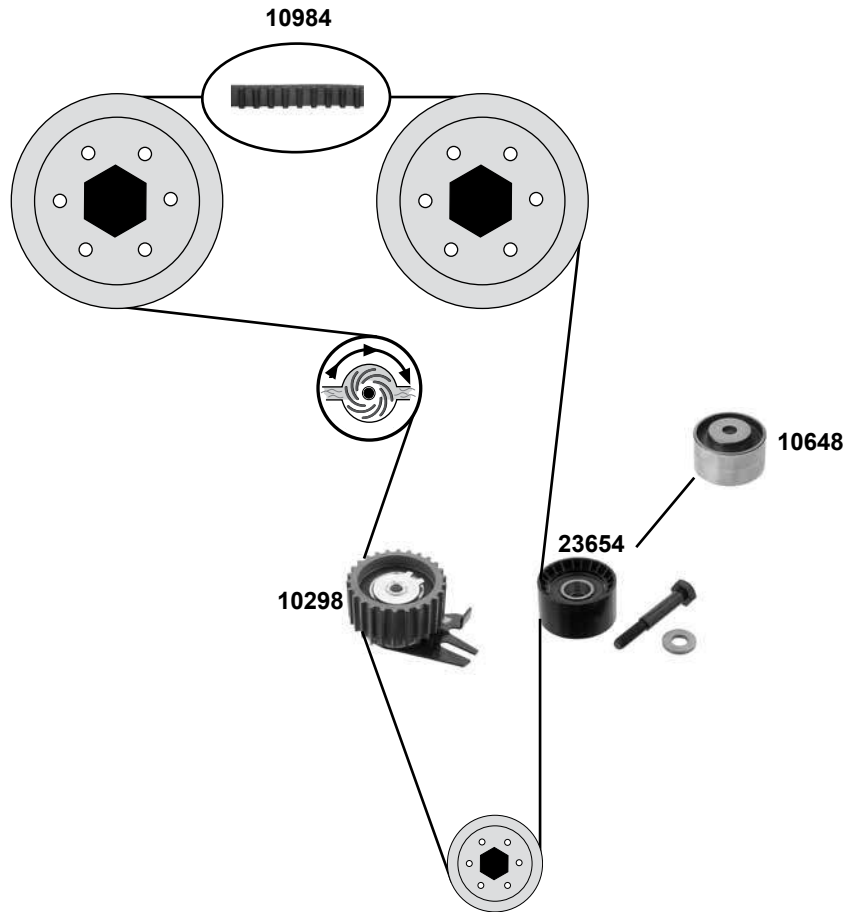

FIAT Multipla (186) (99→10)

Car
Division

1,9 D

(1) für Generator / for Alternator: 4654 4329 / 4655 4408	(2) (mot.) 1,9 D
(3) (mot.) 1,9 JTD 15/5/2003→ (ex.) 85kW / 1,9 JTD 85kW	(4) (mot.) 1,9 D → 15/05/2003 (mot.) →3646771
(5) (mot.) 1,9 D 81kW / 85kW / 88kW	

Ref. - No.

Ref. - No.	Description	Quantity	Part Number
10298	Spannrolle / tension roller	(2)	ØA 64 B40 Z26
10648	Umlenkrolle / deflection pulley	(4)	ØA 53
10984	Zahnriemen / timing belt	81 / 85 / 88 kW	Z 190 B24
15090	Riemenscheibe Generator / belt pulley alternator	(1)	ØA 61
23654	Umlenkrolle / deflection pulley	(3)	ØA 53 H 29
23655	Rep. Satz Zahnriemen / rep. kit timing belt	(5)	Z 190
27247	Umlenkrolle / deflection pulley		ØA 80 H 25