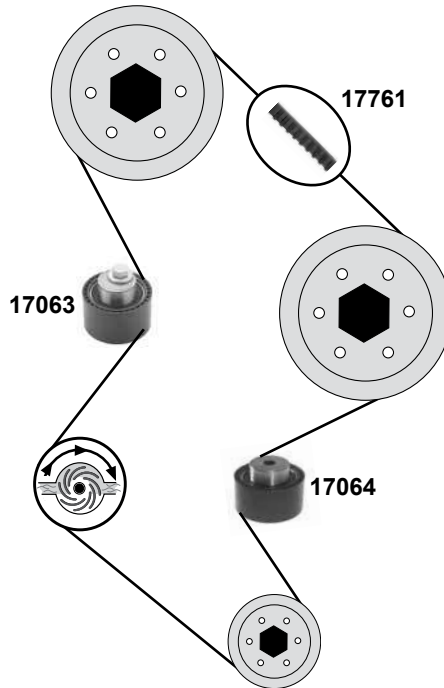

- (1) (ex.) variable servo
- (2) O 08375→
- (3) Limosine (mot.) DW8 ex. variable servo (ex.) AC → O 08374
  Break (mot.) DW8 ex. variable servo (ex.) AC → O 08374

Ref. - No.

Part No.	Ref. - No.	Description	Notes	Dimensions
05801	5751.29	Spannrolle / tension roller	servo AC	ØA 70 ØI 10/16
09791	5751.30	Riemenspanner / belt tensioner	servo AC	ØA 60 B 26,5
11348	5751.45	Spannrolle / tension roller	man.	ØA 85 B 26
17063	0829.59	Spannrolle / tension roller		ØA 60 ØI 13
17064	0830.63	Umlenkrolle / deflection pulley		ØA 60 ØI 10 B42,2
17761	0816.93	Zahnriemen / timing belt		Z 140 B 25,4
19072	5751.81	Schwingungsdämpfer / vibration damper	servo AC	
19214	5751.67	Umlenkrolle / deflection pulley	servo (1) (ex.) AC	ØA 37 B 27
19482	5751.74	Spannrolle / tension roller	servo AC (1) (2)	ØA 60
19615	0831.58	Rep. Satz Zahnriemen / rep. kit timing belt		
21248	5751.73	Umlenkrolle / deflection pulley	(1) (2) servo	ØA 60 B 25
22353	5751.91	Umlenkrolle / deflection pulley	(3)	ØA 60 B 26,5