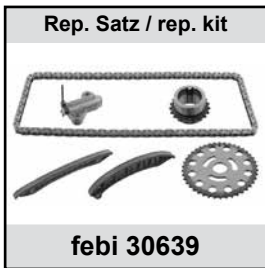

Zahnriemen / timing belt
Spannrolle / tension roller
Rep. Satz Zahnriemen / rep. kit timing belt
Riemenspanner / belt tensioner
Nockenwellenrad / camshaft timing gear

Z 123 B27
ØA 60 B32
ØA 65

2,0 DCI (M9R)