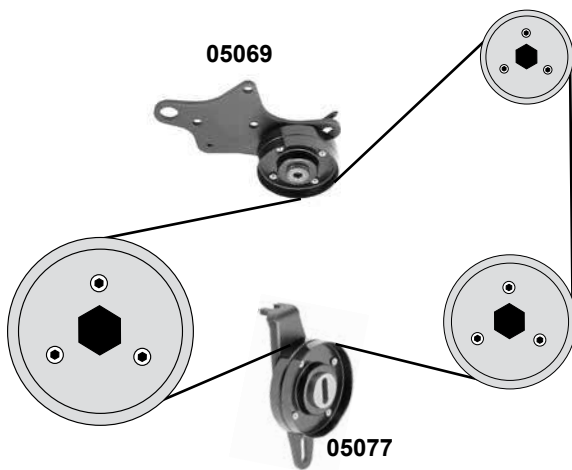

(1) 94 → 02 (mot.) DW10TD (ex.) AC / 02 → (mot.) DW10TD/DW12TED

(2) 02 → 05.04.2004 / (mot.) DW12TED

(3) 06.04.2004 → / (mot.) DW12TED

Ref. - No.

Ref. - No.	Description	Notes	Dimensions
07089	Spannrolle / tension roller	(ex.) AC	ØA 50 B26
15002	Spannrolle / tension roller	(ex.) AC	ØA 50 B26
17063	Spannrolle / tension roller	(2)	ØA 60 ØI 13 B30
17064	Umlenkrolle / deflection pulley	(2)	ØA 60 ØI 10 B30
17765	Zahnriemen / timing belt		Z 141 B25,4
19119	Spannrolle / tension roller		ØA 70 B25
19391	Umlenkrolle / deflection pulley	(1)	ØA 50 ØI 8 B26
19482	Spannrolle / tension roller	AC	ØA 60
19623	Rep. Satz Zahnriemen / rep. kit timing belt		Z141 B25,4
27376	Spannrolle / tension roller	(3)	ØA 62 ØI 13,3 B30
27377	Umlenkrolle / deflection pulley	(3)	ØA 62 ØI 10 B30
29270	Zahnriemen / timing belt		Z 143 B25,4
29271	Rep. Satz Zahnriemen / rep. kit timing belt	(3)	Z 143 B25,4
30976	Rep. Satz Zahnriemen / rep. kit timing belt	(2)	ØA 60 B25,5 Z 143