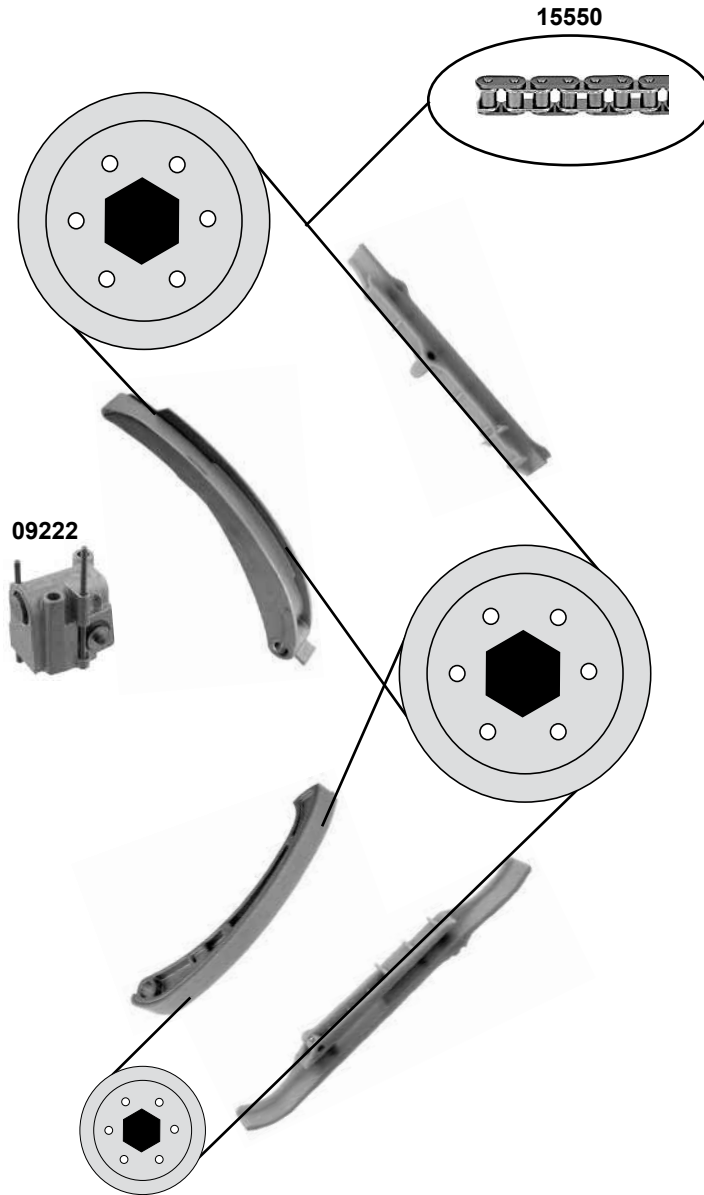

LAND ROVER Range Rover II

(94→02)

Car
Division

2,5 D
(M51)

Ref. - No.

09222
15550

STC 2282
STC 3358

Kettenspanner / chain tensioner
Steuerkette / timing chain

95 → 02

80 E