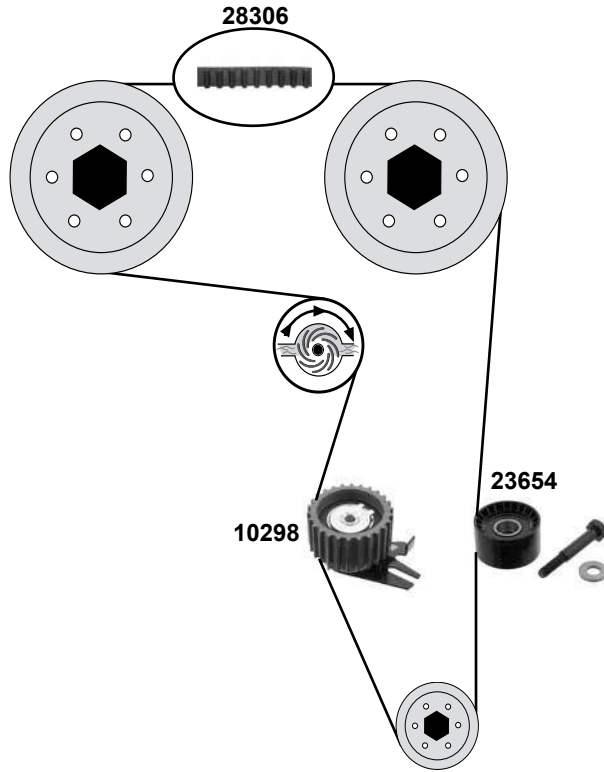

2,0 JTD

	Ref. - No.			
10298	55238027	Spannrolle / tension roller		ØA 65 Z26
23654	71771498	Umlenkrolle / deflection pulley		ØA 53 B29
28305	55183528 S1	Rep. Satz Zahnriemen / rep. kit timing belt		
28306	55183528	Zahnriemen / timing belt		Z199 B24
29396	51758383	Umlenkrolle / deflection pulley		ØA70 B26