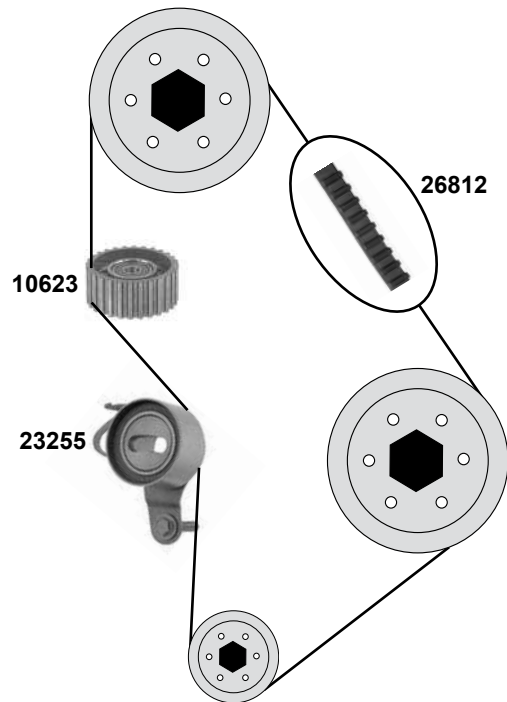

4Runner

(95→03)

2,8 D
(3L)

3,0 D
(5L)

(1) (mot.) 3L 12/95 → 06/01
(mot.) 5L 06/01 → 05/03

(2) Modell KZN185 11/95 → 11/02
Modell KZN205 08/01 → 12/04
Modell KZN215 11/02 →

Ref. - No.

Ref. - No.	Description	Quantity	Dimensions
10623	Umlenkrolle / deflection pulley	(1)	ØA 83 B 35
14267	Spannrolle / tension roller	(1)	ØA 60 B 31,2
14273	Umlenkrolle / deflection pulley	(1)	ØA 60 B 30
23255	Spannrolle / tension roller	(1)	ØA 62 B 35
24451	Zahnriemen / timing belt	(2)	
24630	Spannrolle / tension roller	(2)	ØA 62 H 28,5
26812	Zahnriemen / timing belt	(1)	Z 129 B 31
26813	Rep.Satz Zahnriemen / rep.kit timing belt	(1)	Z 129 B 31