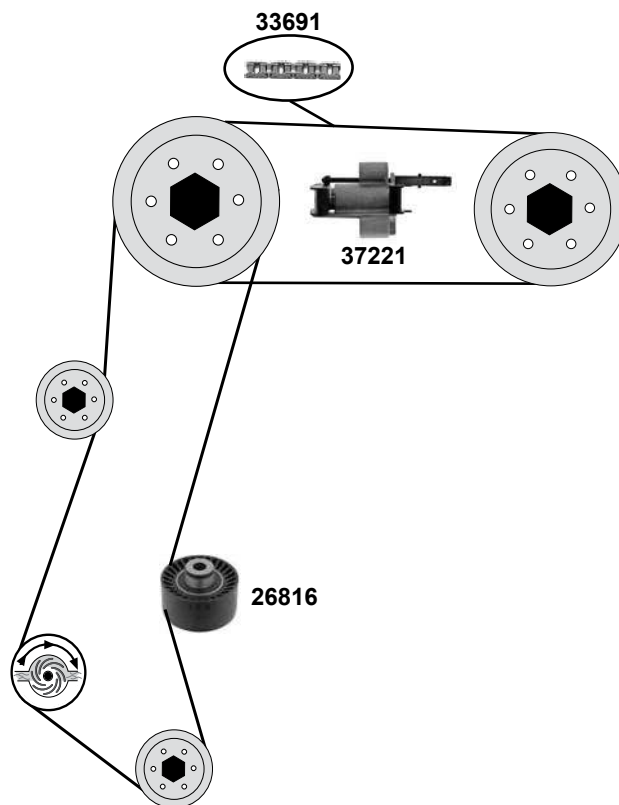

- (1) (mot.) DW10CTED4 / (mot.) DW10CB **AC** + Start Stop
  (2) (mot.) DW12TED4

Ref. - No.

Ref. - No.	Description	Quantity	Dimensions
26816	Umlenkrolle / deflection pulley		ØA 60 ØI 10 B30
33691	Steuerkette / timing chain		E40
37221	Kettenspanner / chain tensioner		
37266	Riemenspanner / belt tensioner	(2)	ØA 70 B25
37620	Rep. Satz Steuerkette / rep. kit timing chain		
39390	Riemenspanner / belt tensioner	(1)	ØA 65 B25