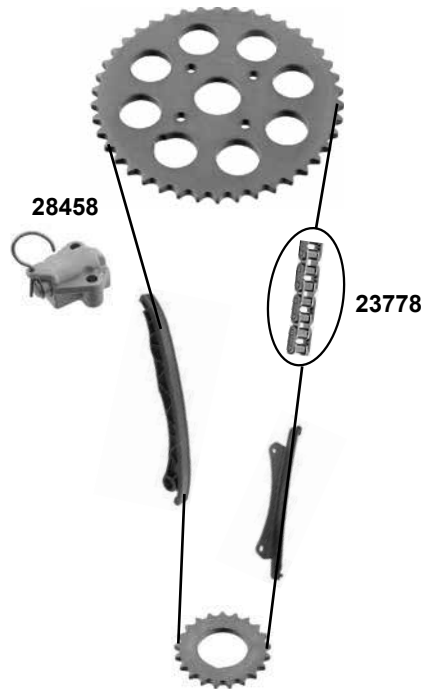

FIAT Doblo Nuovo (152 /263)

(09→)

Car Division

1,3 D

1,6 D /2,0 D