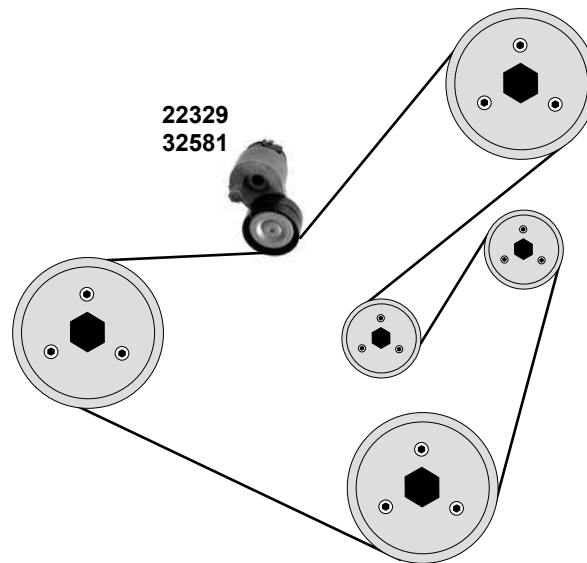

Ref. - No.

11148 MD819383
22329 MW31251096
32581 MW30620661

Zahnriemen / timing belt
Riemenspanner / belt tensioner
Riemenspanner / belt tensioner

(mot.) → C003534
00 →/ AC
00 →/ (ex.) AC

Z 153 B 25,4
ØA 65
ØA 65