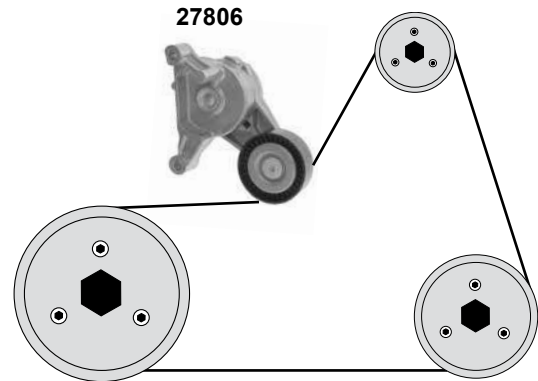

2,0 TDI

(BVE / BMV / BMA / BKP / BUZ / BMR)

Ref. - No.

21708	038 109 244 J	Umlenkrolle / deflection pulley		ØA 28 B34
23554	03G 109 119	Zahnriemen / timing belt		Z 141 B30
24752	03G 109 243	Spannrolle / tension roller		ØA 78 B 36
24754	03G 109 244	Umlenkrolle / deflection pulley		ØA 28 B34
24756	03G 198 119	Rep. Satz Zahnriemen / rep. kit timing belt		
27618	038 903 315 AH	Riemenspanner / belt tensioner		ØA 70 B24
27806	03G 903 315 A	Riemenspanner / belt tensioner		ØA 70
28025	03G 903 315 C	Riemenspanner / belt tensioner		ØA 90 B24,6
29345	03G 109 244 A	Umlenkrolle / deflection pulley	(ch.) 3C-7-000 001 →	ØA 80 B34,3
30580	03G 198 119 A	Rep. Satz Zahnriemen / rep. kit timing belt	(ch.) 3C-7-000 001 →