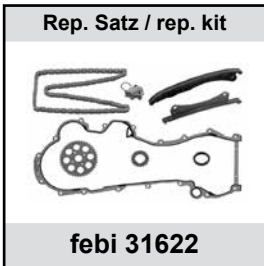

FIAT Doblo/ Cargo (119/223)

(00→05)

Car
Division

1,3 D

1,9 D

(46kW / 74kW / 77kW / 88kW)