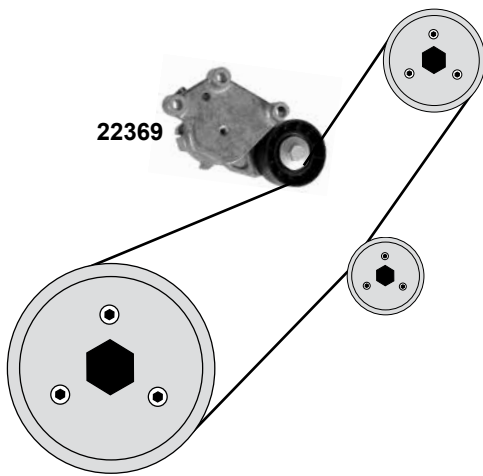

- (1) (mot.) DV6C / DV6DTED O 12720 → / (mot.) DV4C O 12630 →
  (2) (mot.) DV6C / DV6DTED → O 12719 / (mot.) DV4C → O 12629

Ref. - No.

Ref. - No.	Description	Notes	Dimensions
22369	Riemenspanner / belt tensioner		
37275	Umlenkrolle / deflection pulley		
37285	Zahnriemen / timing belt	(ex.) DV4C	ØA 61 B30 Z 141 B25,4
39099	Zahnrad / gear	(2)	
39100	Zahnriemen / timing belt	(mot.) DV4C	Z 139 B25,4 ØA60 ØI 29
39101	Spannrolle / tension roller		
39109	Zahnrad / gear	(1)	
39200	Rep. Satz Zahnriemen / rep. kit timing belt	(mot.) DV4C	
39203	Rep. Satz Zahnriemen / rep. kit timing belt	(ex.) DV4C	
39204	Rep. Satz Zahnriemen / rep. kit timing belt	(ex.) DV4C / O 12720 →	
39205	Rep. Satz Zahnriemen / rep. kit timing belt	(ex.) DV4C / → O 12719	
39400	Riemenspanner / belt tensioner	+ Start stop	ØA65 B25
39410	Riemenspanner / belt tensioner	+ Start stop	ØA65 B 25