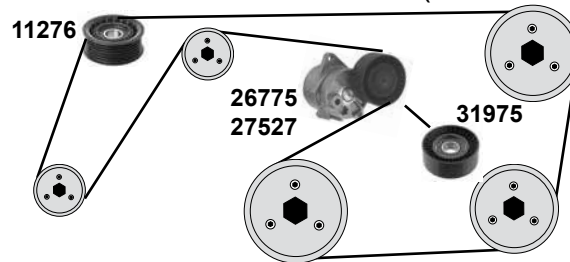

C 200 CDI / C220 CDI / SC/CLC 200 CDI
(OM 646.820,821,951,962,963,966,980-986,990)