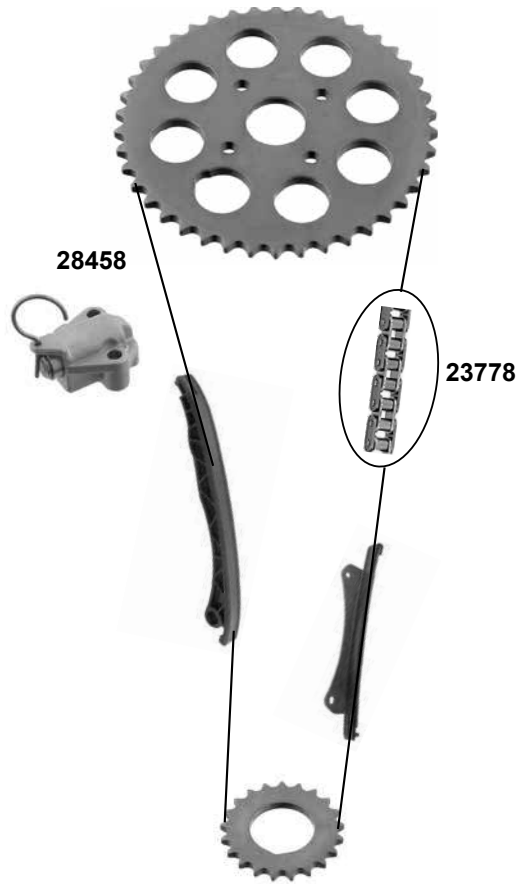

Ref. - No.

23778
27365
28458
31622

55221385
51821653
55197785
55221385 S1

Steuerkette / timing chain
Riemenspanner / belt tensioner
Kettenspanner / chain tensioner
Rep. Satz Steuerkette / rep. kit timing chain

120 E

120 E