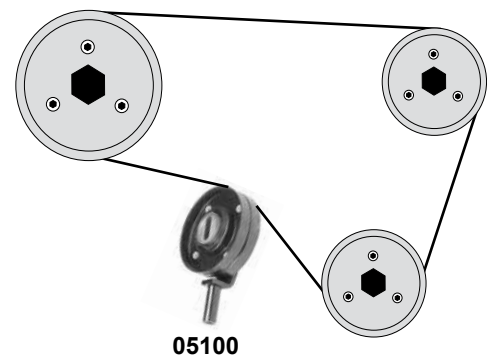

Ref. - No.

04749	0830.12	Umlenkrolle / deflection pulley
04927	0818.20	Spannrolle / tension roller
05069	1281.34	Spannrolle / tension roller
05077	4007.E4	Spannrolle / tension roller
05100	6453.R8	Spannrolle / tension roller
11207	0816.68	Zahnriemen / timing belt
11208	0831.36	Rep. Satz Zahnriemen / rep. kit timing belt

servo

ØA 70,5 B32 / 37
ØA 70,5 B32 / 40
ØA 80 B26
ØA 93 ØI 8/26 B26
ØA 93,5 B26
Z 141 B28