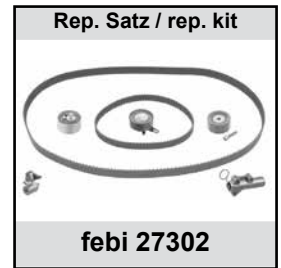

VOLKSWAGEN

Passat 4 (3B)

(97→05)

Car
Division

2,5 TDI

(AFB / AKN / BAU / BDG / BDH)

	Ref. - No.			
11276	059 903 341 A	Umlenkrolle / deflection pulley	Modell: 98 →	ØA 64 ØI 17 B23
11323	059 260 523 A	Spannrolle / tension roller		ØA 63 ØI 8 B17
11324	059 903 341	Umlenkrolle / deflection pulley	Modell: 98 →	ØA 64 ØI 8 B24
17942	059 109 243 J	Spannrolle / tension roller		ØA 72 B34
17946	059 109 243 L	Spannrolle / tension roller		ØA73 B27
18664	059 109 244 B	Umlenkrolle / deflection pulley		Z 87 B24
19365	059 130 113 A	Zahnriemen / timing belt		Z 207 B24
19367	059 109 119 A	Zahnriemen / timing belt	(mot.) AFB/AKN	Z 207 B24
21780	059 109 119 B	Zahnriemen / timing belt	(ex.) (mot.) AFB/AKN	Z 207 B30
22339	059 109 487 C	Riemenspanner / belt tensioner		
22340	059 109 479 B	Riemenspanner / belt tensioner		
26122	059 109 119 A S1	Rep. Satz Zahnriemen / rep. kit timing belt	(mot.) AFB/AKN	Z 207 B24
27302	059 109 119 B S4	Rep. Satz Zahnriemen / rep. kit timing belt	(ex.) (mot.) AFB/AKN	Z 207 B30
27292	059 109 119 A S2	Rep. Satz Zahnriemen / rep. kit timing belt		
27296	059 109 119 A S3	Rep. Satz Zahnriemen / rep. kit timing belt