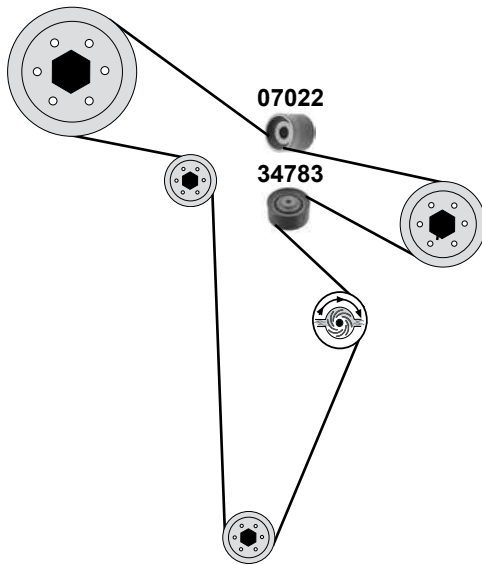

1,6 TDI
(CAYC)