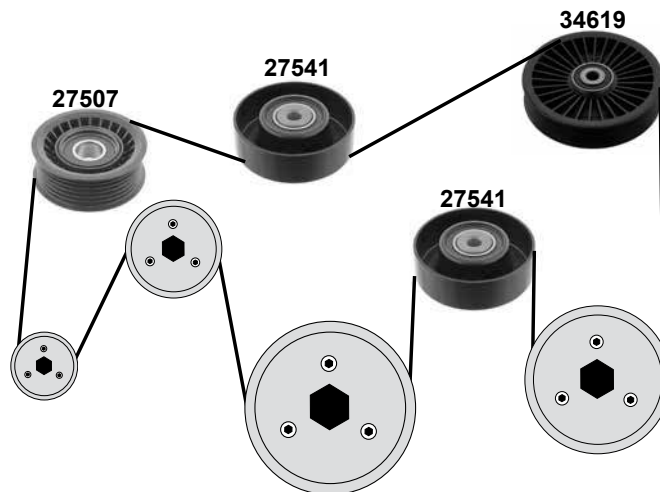

3,0 TD
(Y 3,0 DT / Z 3,0 DT)

3,0 TD
(Y 3,0 DT / Z 3,0 DT)

	Ref. - No.			
24501	97229131	Umlenkrolle / deflection pulley		ØA 52 x 28
24503	97229132	Umlenkrolle / deflection pulley		ØA 58 x 28
27507	97312464	Umlenkrolle / deflection pulley		ØA 70 x 22,6
27541	97241065	Umlenkrolle / deflection pulley		ØA 85 x 26
34619	97250750	Umlenkrolle / deflection pulley		AØ 124
38693	97229277	Zahnriemen / timing belt		Z 116 B25
38694	97229145	Spannrolle / tension roller		ØA 72 x 28
38695	97381209 S1	Rep. Satz Zahnriemen / rep. kit timing belt		