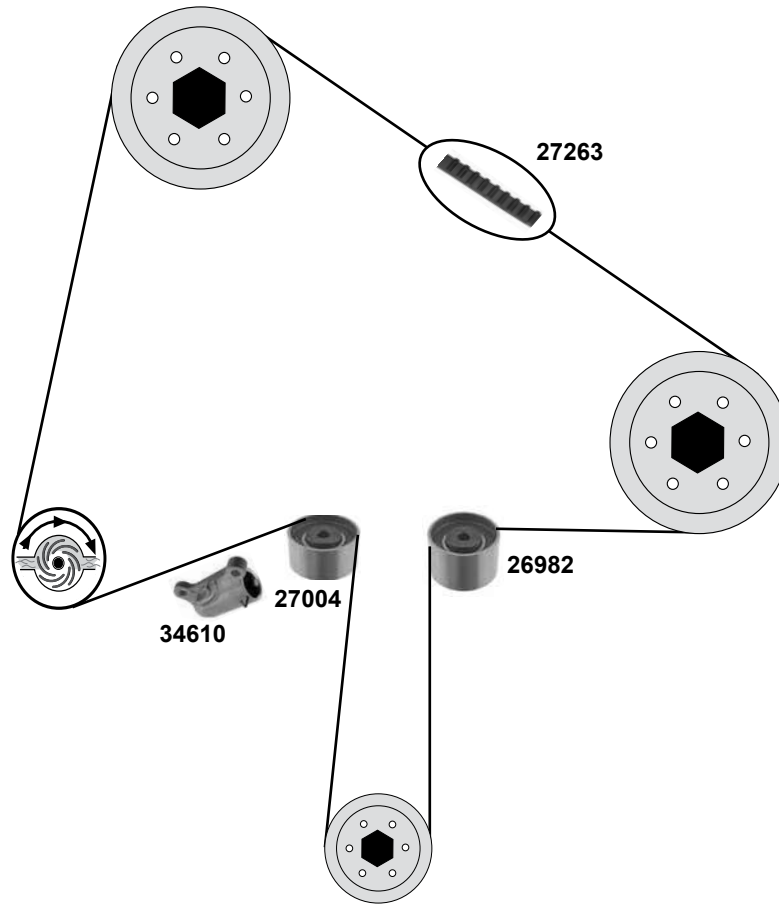

MPV II (LW)
(99→)
2,0 DI