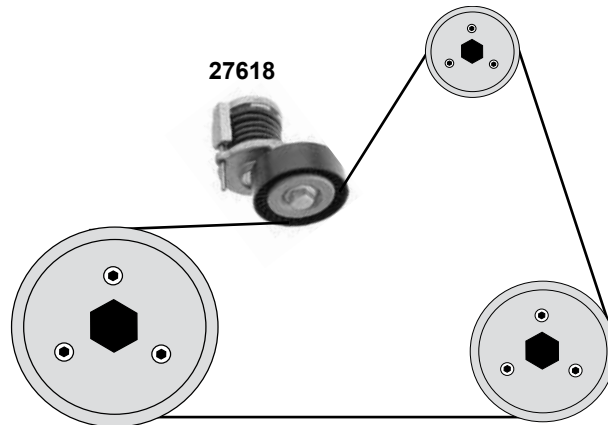

Ref. - No.

07022	03L 109 244 D
21708	038 109 244 J
24754	03G 109 244
27618	038 903 315 AH
34126	03L 109 119 C

Umlenkrolle / deflection pulley
Umlenkrolle / deflection pulley
Umlenkrolle / deflection pulley
Riemenspanner / tension roller
Zahnriemen / timing belt

ØA 28 B29
ØA 40 B35
ØA 80 B34
ØA 70 B24
Z 160