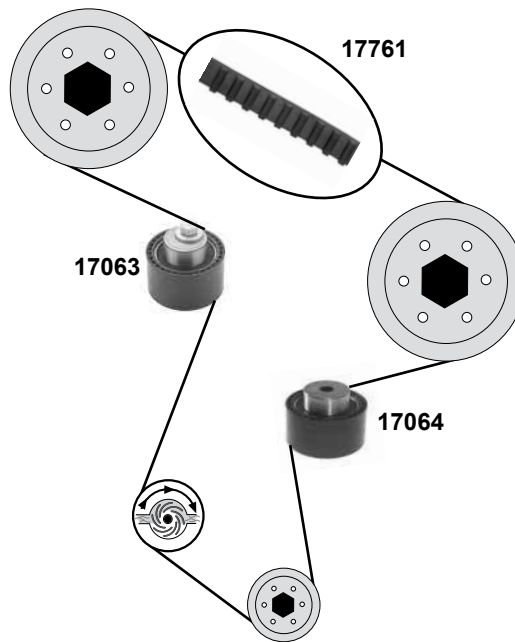

(1) (ex.) variable servo

(2) servo (ex.) AC

Ref. - No.

Ref. - No.	Description	Notes	Dimensions
05801	Umlenkrolle / deflection pulley	servo AC	ØA 70 ØI 10/16
07089	Spannrolle / tension roller	(ex.) AC	ØA 50 B26
09791	Spannrolle / tension roller	servo AC	ØA 60 B26,5
11348	Spannrolle / tension roller	man.	ØA 85 B26
15002	Spannrolle / tension roller	(ex.) AC	ØA 50 B26
17063	Spannrolle / tension roller		ØA 60 ØI 13
17064	Umlenkrolle / deflection pulley		ØA 60 ØI 10
17761	Zahnriemen / timing belt		Z 140 B25,4
19072	Schwingungsdämpfer / vibration damper	servo AC	
19214	Umlenkrolle / deflection pulley	servo (1) (ex.) AC	ØA 37 B27
19482	Spannrolle / tension roller	(2)	ØA 60
19615	Rep. Satz Zahnriemen / rep. kit timing belt		Z 140
21248	Umlenkrolle / deflection pulley	(1) (2)	ØA 60 B25