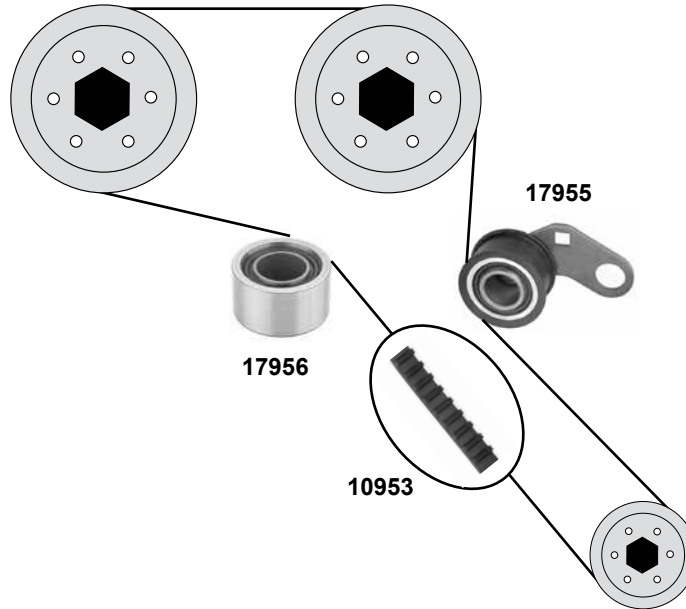

Modell: → VA 117353