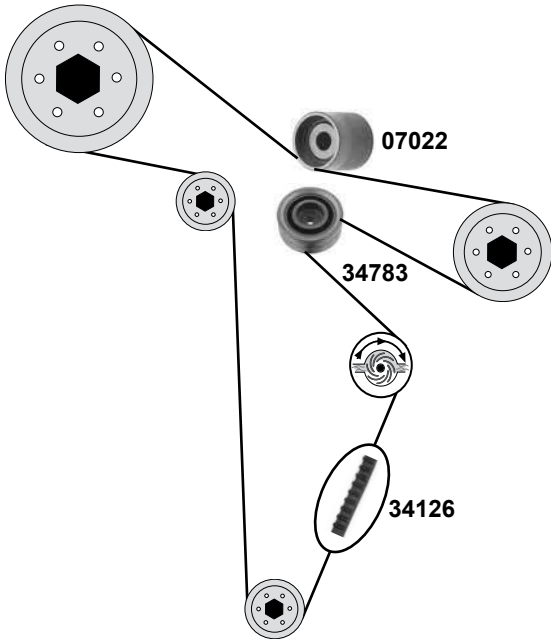

AUDI
A1 (8x)
(10→)

Car
Division

1,6 / 2,0 TDI
(CAYC/CAYB/CFHB/CFHD)