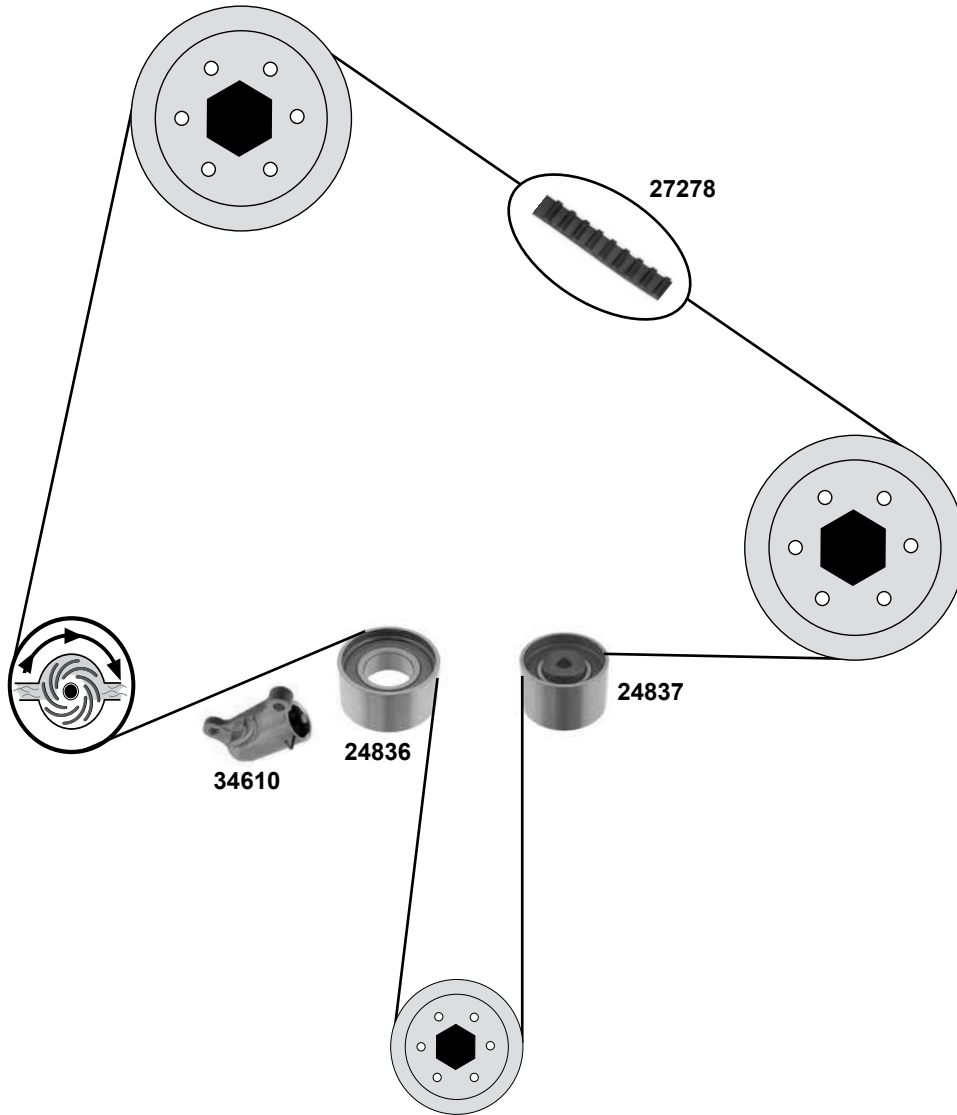

2,0 TD

	Ref. - No.			
24836	RF2A-12-700	Spannrolle / tension roller		ØA 58 H 30
24837	RF2A-12-730	Umlenkrolle / deflection pulley		ØA 58 H 30
27278	RF2A-12-205B	Zahnriemen / timing belt		Z 153 B27
27279	RF2A-12-205B S1	Rep.Satz Zahnriemen / rep.kit timing belt		Z 153 B27
34610	RF2A-12-770B	Riemenspanner / belt tensioner	Hydraulisch / hydraulic	ØA 31