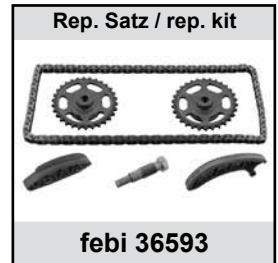

- (1) Nietverschluß / riveted link / bouchon de rivet / rivetti / cierre de roblón
- (2) Gültig für Eco Start-Stop Funktion / valid for „Eco Start-Stop function“ / 7-Gang / 7-gear
- (3) Ungültig für Eco Start-Stop Funktion / not valid for „Eco Start-Stop function“ / 7-Gang / 7-gear

	Ref. - No.			
14375	611 234 01 93	Umlenkrolle / deflection pulley		
26750	642 050 03 11	Kettenspanner / chain tensioner		
25408	651 050 07 00	Kettenspanner / chain tensioner		
25444	000 993 62 76	Steuerkette / timing chain	(1)	96 N
30257	651 052 00 16	Gleitschiene / sliding rail	→2012	
30258	651 052 00 16	Gleitschiene / sliding rail	→2012	
30323	651 050 01 00 S1	Rep. Satz Steuerkette / rep. kit timing chain		
33826	668 052 01 01	Nockenwellenrad / camshaft timing gear	→2012	
33899	000 993 68 76 S1	Steuerkette / timing chain	→2012	108 E
33901	000 993 62 76 S1	Steuerkette / timing chain		96 E
36593	651 052 00 01 S1	Rep. Satz Steuerkette / rep. kit timing chain	→2012	
38467	651 200 13 70	Riemenspanner / belt tensioner	(2)	ØA 65 B 26
38468	651 200 17 70	Riemenspanner / belt tensioner	(3)	ØA 65 B 26
38620	651 200 03 70	Spannrolle / tension roller		ØA 65 B 26