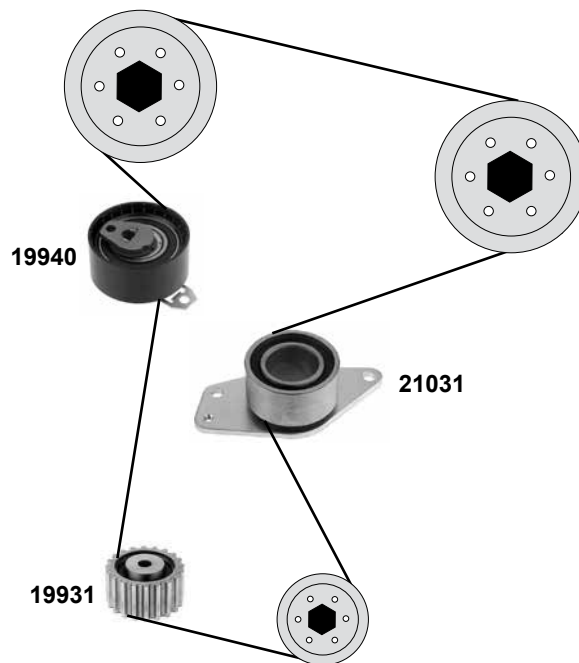

Ref. - No.			
04199	13077-00QAC	Spannrolle / tension roller		ØA50 B31
05892	13077-00QAH	Umlenkrolle / deflection pulley		ØA50 B30,5
11146	16806-00QAP	Zahnriemen / timing belt		Z 151 B25,4
11147	16806-00QAS	Rep. Satz Zahnriemen / rep. kit timing belt		
19931	13052-00QAC	Umlenkrolle / deflection pulley		ØA60,6 B32,5
19940	13077-00QAE	Spannrolle / tension roller	F9Q	ØA65,4 B30,5
21031	13070-00QAG	Umlenkrolle / deflection pulley	F9Q	ØA60,6 B32,5