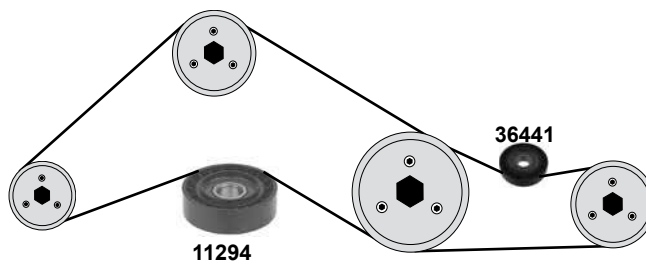

(1) Strada : 99 → 05 AC / 05 → (ex.) AC

Ref. - No.

11015 71771437
11294 46424716
11296 46740727
11297 46740726
36441 46439454

Zahnriemen / timing belt
Spannrolle / tension roller
Spannrolle / tension roller
Umlenkrolle / deflection pulley
Umlenkrolle / deflection pulley

(1)

Z 168 B22
ØA 80 H 24
ØA 61 H 33/51
ØA 61 H 30/51
ØA 80 B17