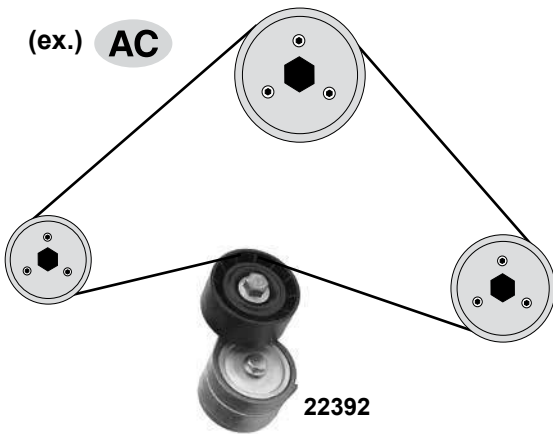

ALFA ROMEO GT (937) (03→10)

Car
Division

1,9 110kW / 125kW

- (1) → 10 (mot.) 1,9 JTD
- (2) → 10 (mot.) 1,9 JTD 110kW / 125 kW

Ref. - No.

Ref. - No.	Description	Quantity	Notes	Part No.
10298	Spannrolle / tension roller	(1)		ØA 65 B30 Z26
22392	Riemenspanner / belt tensioner	(1)		ØA 65 B29
23651	Rep. Satz Zahnriemen / rep. kit timing belt	(1)	(mot.) 1,9 16V	Z198 B24
23653	Zahnriemen / timing belt	(1)	(mot.) 1,9 16V	Z198 B24
23654	Umlenkrolle / deflection pulley	(1)		ØI 10 B29
27247	Umlenkrolle / deflection pulley	(1)	AC	ØA 80 B25
28305	Rep. Satz Zahnriemen / rep. kit timing belt	(2)		B24
28306	Zahnriemen / timing belt	(1)		Z199 B24