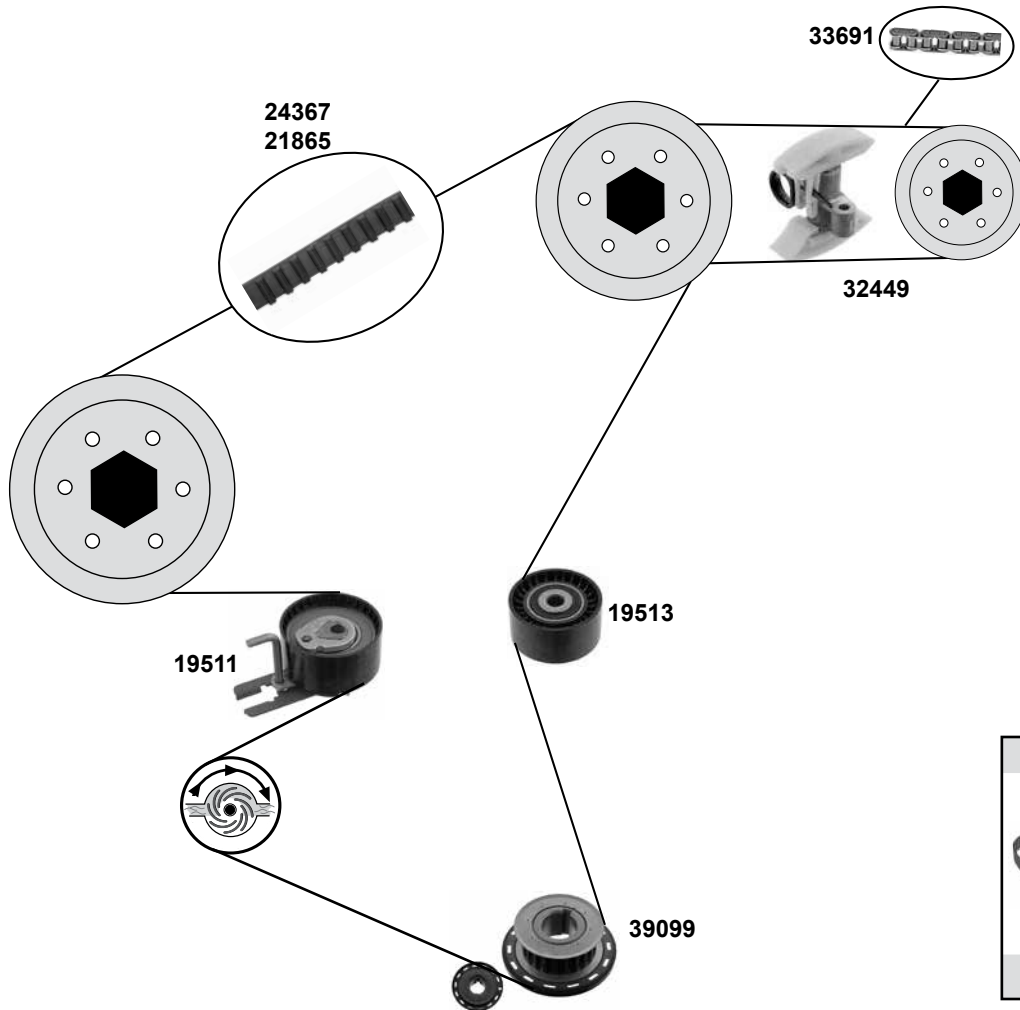

(1) endlos / endless

Ref. - No.

19511	0829.88	Spannrolle / tension roller		ØA 60 B29
19513	0830.48	Umlenkrolle / deflection pulley		ØA 60 B30
21865	0816.E7	Zahnriemen / timing belt		Z 144 B25,4
21867	0831.T3	Rep. Satz Zahnriemen / rep. kit timing belt	(mot.) DV4TD	
24367	0816.G7	Zahnriemen / timing belt	(mot.) DV4TD	
24369	0831.V4	Rep. Satz Zahnriemen / rep. kit timing belt	(mot.) DV6TED4	Z 137 B25
32449	0816.J1 SK	Kettenspanner / chain tensioner	(mot.) DV6TED4	Z 137 B25
33691	0816.F6	Steuerkette / timing chain	(1) (mot.) DV6TED4	40 E
33692	0816.J1	Rep. Satz Steuerkette / rep. kit timing chain	(mot.) DV6TED4	40 E
39099	0805.E5	Zahnrad / gear