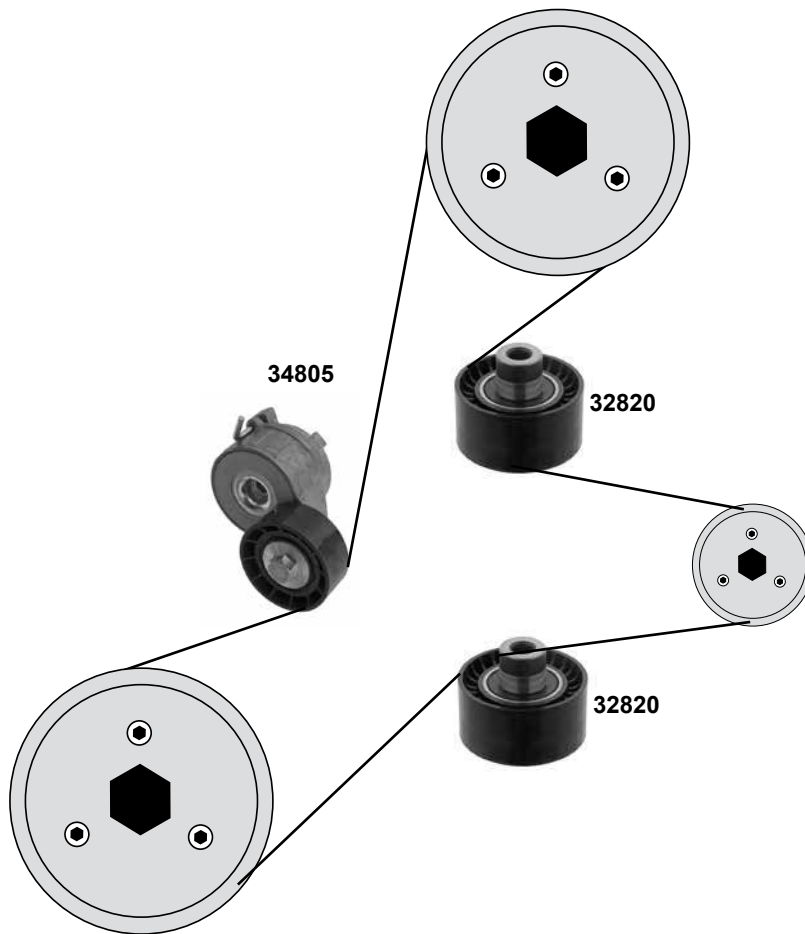

passend für / to fit

CITROËN Jumpy III (07→)

Car
Division

1,6 HDi (DV6UTED4 / DV6DU M / DV6UC)

(1) (mot.) DV6UTED4

Ref. - No.

32820 5751.E6
34805 5751.F3

Umlenkrolle / deflection pulley
Riemenspanner / belt tensioner

(1)

ØA 60 B30
ØA 60 B25