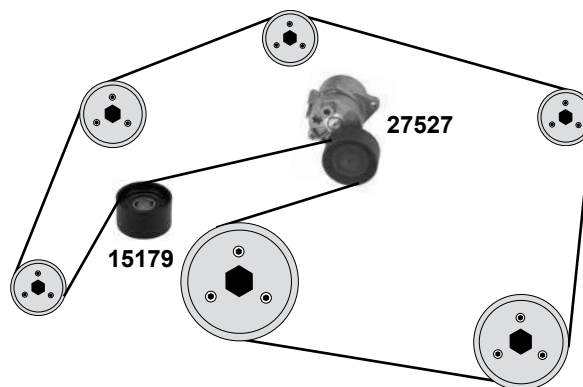

Ref. - No.

15179	642 200 10 70	Umlenkrolle / deflection pulley
26750	642 050 03 11	Kettenspanner / chain tensioner
27527	642 200 13 70	Riemenspanner / belt tensioner
30279	642 050 09 16	Gleitschienensatz / timing-chain guides kit
30321	642 050 03 11 S3	Rep. Satz Steuerkette / rep. kit timing chain
33902	000 993 63 76 S1	Steuerkette / timing chain
36419	642 050 09 16 S1	Rep. Satz Steuerkette / rep. kit timing chain

190 E