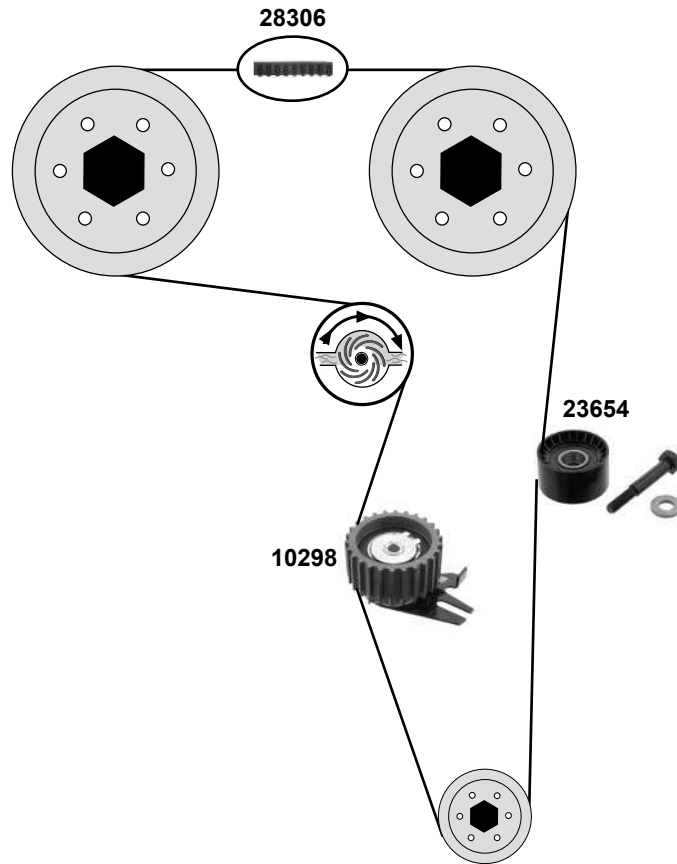

2,0 D

Ref. - No.

10298	55238027
23654	71771498
28306	55183528
29396	51758383

Spannrolle / tension roller
Umlenkrolle / deflection pulley
Zahnriemen / timing belt
Umlenkrolle / deflection pulley

Multijet

ØA 64 Z26
ØA 53 B29
Z 199 B24
ØA 70 B26