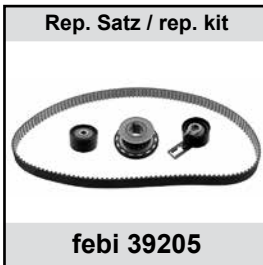

1,6 HDi

(DV6C / DV6DTED / DV6DTED M)

(1) DS4 01/11→ (mot.) DV6C, DV6DTED, DV6DTEDM
DS5 08/11→ (mot.) DV6C

(2) DS4 01/11→ (mot.) DV6C, DV6DTED
DS5 08/11→ (mot.) DV6C

Ref. - No.

Ref. - No.	Description	Quantity	Dimensions
22369	Riemenspanner / belt tensioner	DS4	
37275	Umlenkrolle / deflection pulley	(2)	ØA 61 B30
37285	Zahnriemen / timing belt	(1)	Z 141 B25,4
39099	Zahnrad / gear	(1) → O 12719	
39101	Spannrolle / tension roller	(1)	ØA 60 B30
39109	Zahnrad / gear	(1) O 12720 →	
39203	Rep. Satz Zahnriemen / rep. kit timing belt	(1)	
39204	Rep. Satz Zahnriemen / rep. kit timing belt	(1) O 12720 →	
39205	Rep. Satz Zahnriemen / rep. kit timing belt	(1) → O 12719	
39400	Riemenspanner / belt tensioner	(2) + Start stop	ØA65 B25
39410	Riemenspanner / belt tensioner	(2) + Start stop	ØA65 B 25