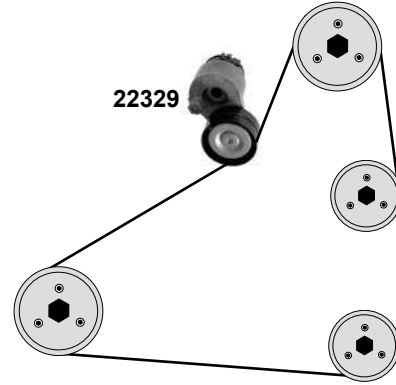

NISSAN Primera/ Primera Wagon

(P12 / WP12)

Car
Division

1,9 D
(01/02→)
(F9Q)