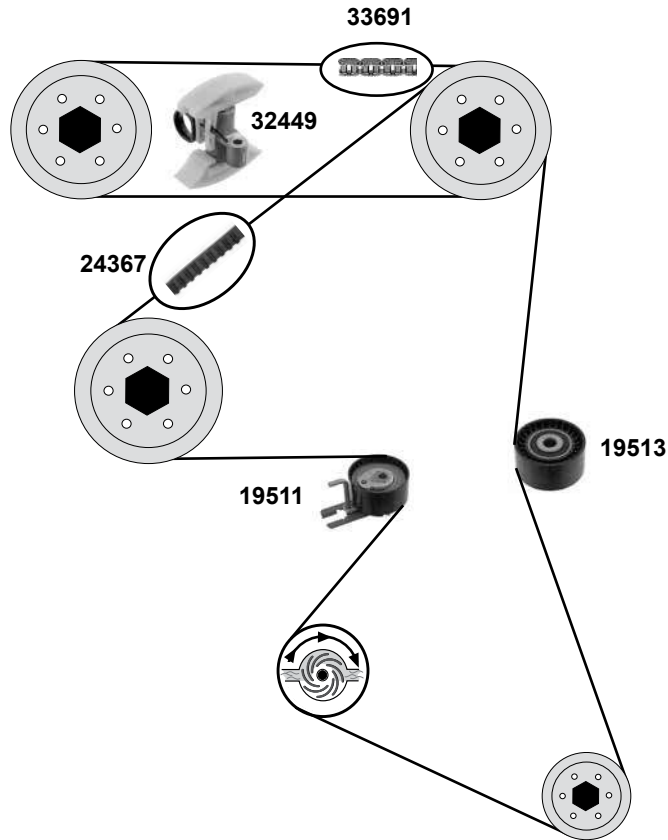

FORD Focus C-Max 03

(09/03→02/07)

Car
Division

1,6 TDCi

Rep. Satz / rep. kit

febi 24369

Rep. Satz / rep. kit

febi 33692