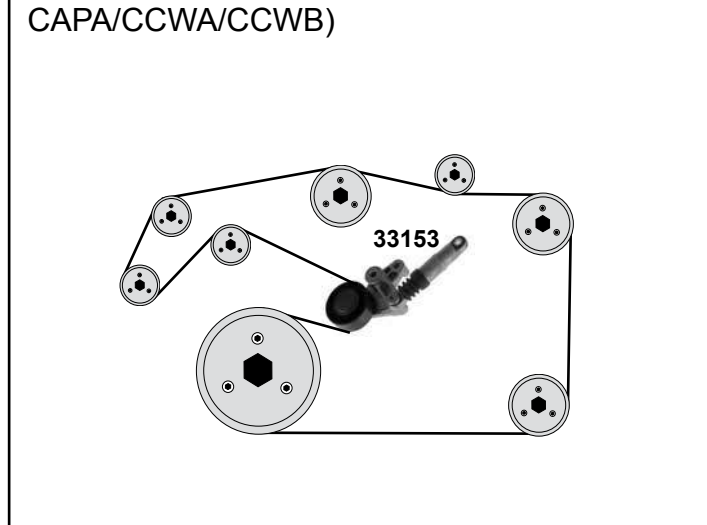

2,7/3,0 TDI

(CGKA/CGKB/CAMA/CAMB/CCWA/CCWB)

- (1) 08 →11 (ch.) → 8F-BN000
- (2) (mot.) CAHA/CAHB/CAGA/CAGB/CMEA
- (3) (mot.) CGLC/CGLD/CJCA/CJCB/CJCD/CMFA/CMTB

Ref. - No.

Ref. - No.	Description	Quantity	Dimensions
07022	Umlenkrolle / deflection pulley	(3)	ØA 28 ØI 8 B29
17712	Umlenkrolle / deflection pulley	(2)	ØA 28 ØI 8 B34
21708	Umlenkrolle / deflection pulley	(2)	ØA 40 ØI 37 B35
24754	Umlenkrolle / deflection pulley	(2)	ØA 80 ØI 10 B34
25411	Kettenspanner / chain tensioner		
25415	Kettenspanner / chain tensioner	(mot.) CAPA	
27618	Riemenspanner / belt tensioner	(2)	ØA 70 B24
30215	Spannrolle / tension roller	(2)	ØA 68,5 B35
30621	Spannrolle / tension roller	(2)	ØA 70 ØI 8 B27
33153	Riemenspanndämpfer / belt tensioner damper	(1)	
34127	Zahnriemen / timing belt	(2)	Z 160 B30
34128	Rep. Satz Zahnriemen / rep. kit timing belt	(2)	Z 160 B 30,77