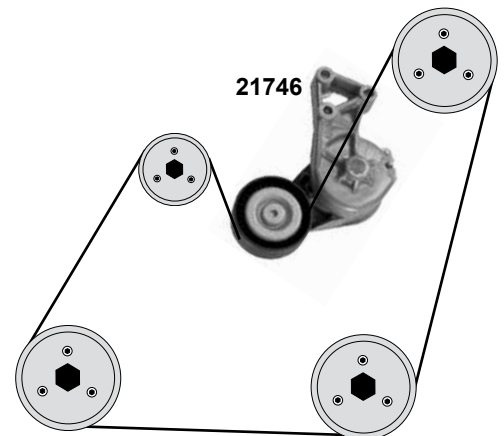

(ch.) 1M-2-R- 120 001 →