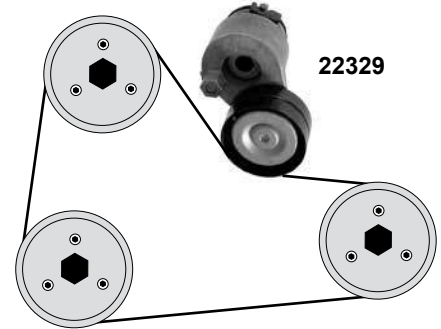

1,9 D
(F9Q-718)