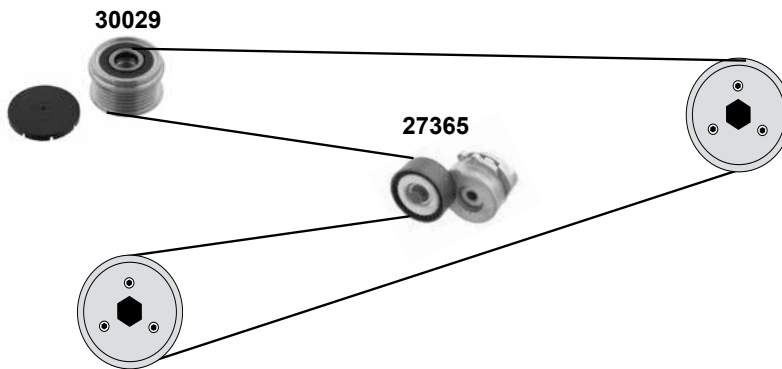

VAUXHALL

Astra Mk V / H

(2004→2009)

Car
Division

1,3 D
(Z 1,3 DTH)

(1) mit Valeo 70A /combined with Valeo 70A

Ref. - No.

23778	93177407	Steuerkette / timing chain		120 E
27365	55574238	Riemenspanner / belt tensioner		
28458	93190427	Kettenspanner / chain tensioner		
30029	93192631	Generatorfreilauf / alternator overrun pulley	(1)	ØA59 ØI 17 B38,1
31622	93191273 SK	Rep. Satz Steuerkette / rep. kit timing chain