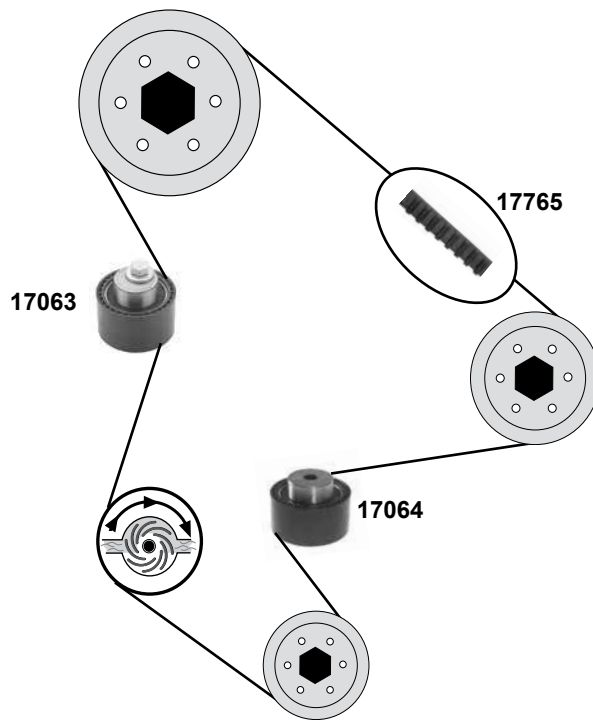

Ref. - No.

Ref. - No.	Description	Notes	Dimensions
05801	Umlenkrolle / deflection pulley	AC	ØA 70 ØI 10/16
07089	Spannrolle / tension roller	(ex.) AC	ØA 50 B26
15002	Spannrolle / tension roller	(ex.) AC	ØA 50 B26
17063	Spannrolle / tension roller		ØA 60 ØI 13 B30
17064	Spannrolle / tension roller		ØA 60 ØI 10
17765	Zahnriemen / timing belt		Z 141 B25,4
19119	Spannrolle / tension roller		ØA 70 B25
19623	Rep. Satz Zahnriemen / rep. kit timing belt		Z141 B25,4
36867	Umlenkrolle / deflection pulley	AC O 10768→	ØA 70 B25