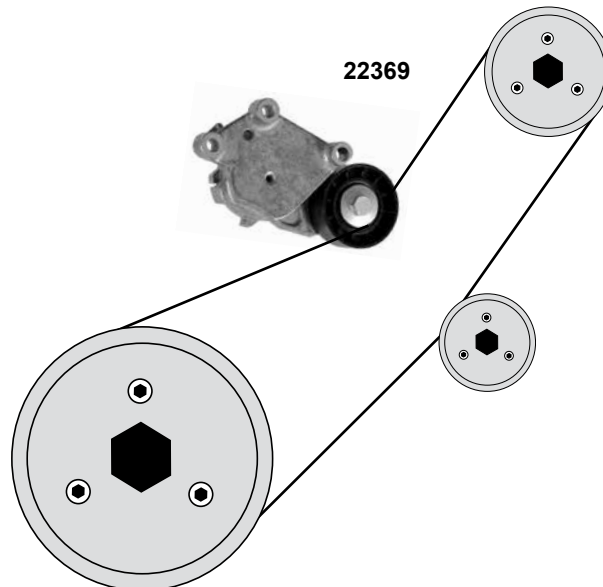

(1)	CIII C3 Picasso	(mot.) DV6C (mot.) DV6DTED / DV4C AC + Start Stop (mot.) DV6DTED AC + Start Stop
(2)	CIII C3 Picasso	(mot.) DV6ATED4 / DV4TD / DV6DTED / DV6C / DV4C / (ex.) Start + Stop (mot.) DV6ETED / DV6ETED M / DV6DTED M (mot.) DV6ATED4 / DV6TED4 / (mot.) DV6DTED / DV6C (ex.) Start + Stop

Ref. - No.

22369	5751.86	Riemenspanner / belt tensioner	(2)	ØA 65 B25,5
39400	5751.K4	Riemenspanner / belt tensioner	(1)	ØA 65 B25
39410	98 018 752 80	Riemenspanner / belt tensioner	(1)	ØA 65 B25