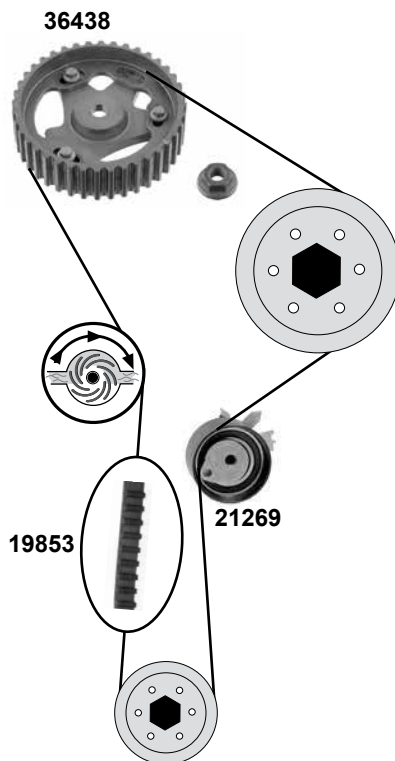

1,5 D

(K9K-830,832,836)

Rep. Satz / rep. kit

febi 21270

1,5 D

(K9K-830,832,836)