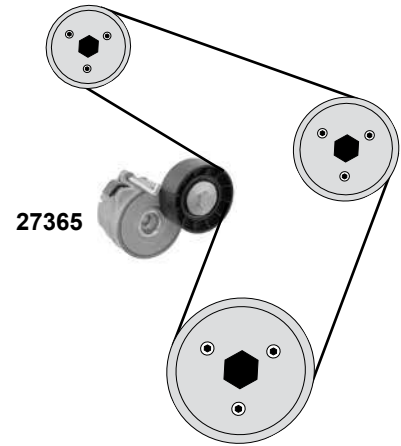

(1) (mot.) 1,3 D 55kW, 62kW, 66kW, 70kW

	Ref. - No.			
10298	55238027	Spannrolle / tension roller		ØA 64 Z26
10984	71731639	Zahnriemen / timing belt		Z190 B24
23654	71771498	Umlenkrolle / deflection pulley	1,6 D Multijet	ØA 53 B29
23778	55221385	Steuerkette / timing chain	(1)	120 E
27365	51821653	Riemenspanner / belt tensioner	(1)	
28458	55197785	Kettenspanner / chain tensioner	(1)	
29396	51758383	Umlenkrolle / deflection pulley	1,6 D	ØA 70 B26
31622	55221385 S1	Rep. Satz Steuerkette / rep. kit timing chain	(1)	120 E