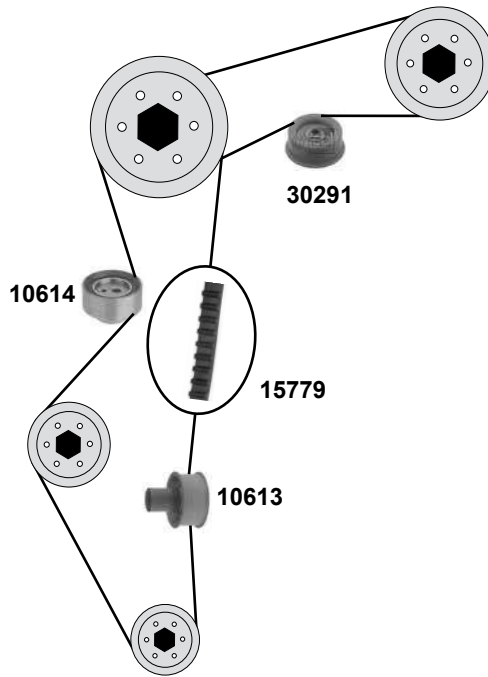

Almera (N16)
(00→)
1,5 D
(K9K)