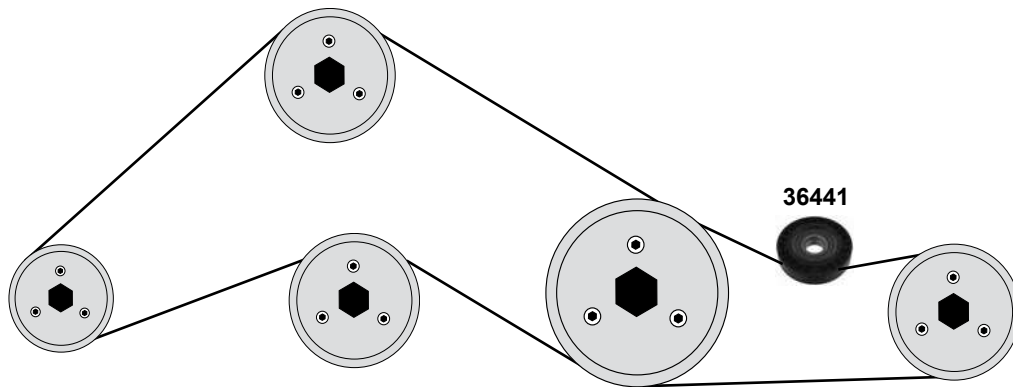

1,3→1,9D

Ref. - No.

11015	7565617
11296	46740727
11297	46740726

Zahnriemen / timing belt
Spannrolle / tension roller
Umlenkrolle / deflection pulley

(mot.) 1,3D / 1,7D

Z 168 B22
ØA 61 H 33/51
ØA 61 H 30/51