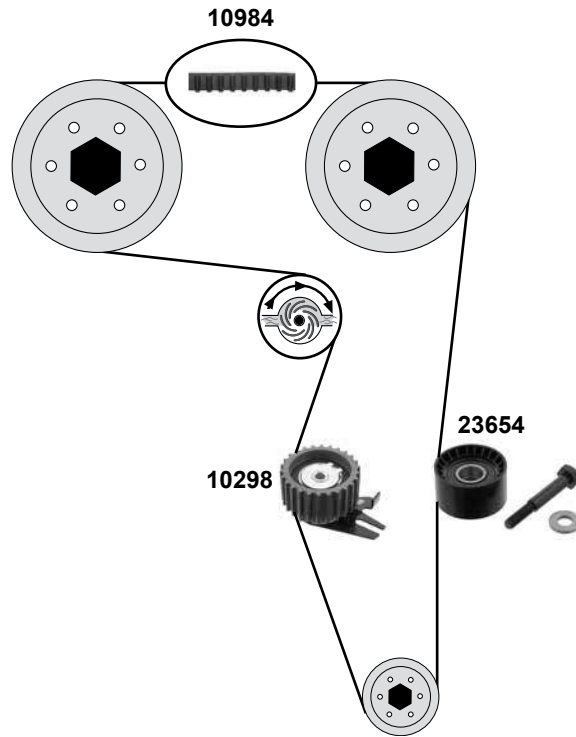

FIAT Grande Punto (199)

(05→12)

Car Division

1,6 D / 1,9 D

(1) für Generator / for Alternator: 4654 4329 / 4655 4408

(2) →09 (mot.) 1,6 / 1,9 D Multijet

Ref. - No.

Ref. - No.	Description	Application	Dimensions
10298	Spannrolle / tension roller	→09 (mot.) 1,6 D	ØA 64 B40 Z 26
10984	Zahnriemen / timing belt	(mot.) 1,9	Z190 B24
15090	Riemenscheibe / belt pulley	(1) (mot.) 1,9	Ø A61
23654	Umlenkrolle / deflection pulley	(2)	ØA 53 B29
23655	Rep. Satz Zahnriemen / rep. kit timing belt	(mot.) 1,9	Z 190
27247	Umlenkrolle / deflection pulley	(mot.) 1,9	ØA 80 H 25
29396	Umlenkrolle / deflection pulley	(mot.) 1,9 / →09	ØA 70 B26
30733	Spannrolle / tension roller	(mot.) 1,9 AC	ØA 65
31089	Umlenkrolle/ deflection pulley	(mot.) 1,9 / (ex.) AC	ØA 65 B26