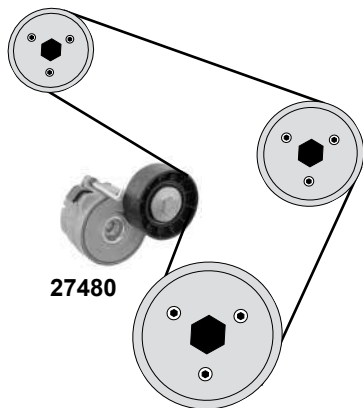

(1) für Generator / for alternator: 90A / 105A

Ref. - No.

23778	55221385	Steuerkette / timing chain	(1)	120 E
27480	51821652	Spannrolle / tension roller		ØA 65 H 25,5
28458	55197785	Kettenspanner / chain tensioner		
30029	77362721	Riemenscheibe / belt pulley		ØA 59; ØI17 B38,1
31622	55221385 S1	Rep. Satz Steuerkette / rep. kit timing chain		120 E