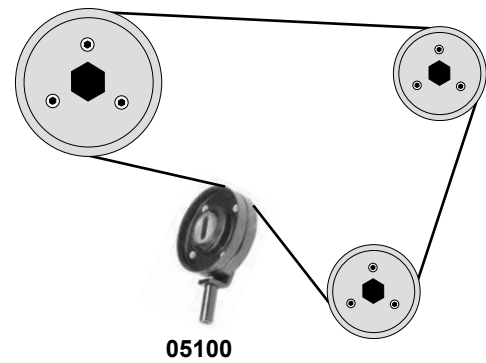

(1) 94 → 02 (mot.) DW10TD (ex.) AC / 02 → (mot.) DW10TD/DW12TED

(2) 02 → 05.04.2004 / (mot.) DW12TED

(3) 06.04.2004 → / (mot.) DW12TED

Ref. - No.

Ref. - No.	Description	Notes	Dimensions
07089	Spannrolle / tension roller	(ex.) AC	ØA 50 B26
15002	Spannrolle / tension roller	(ex.) AC	ØA 50 B26
17063	Spannrolle / tension roller	(2)	ØA 60 ØI 13 B30
17064	Umlenkrolle / deflection pulley	(2)	ØA 60 ØI 10 B30
17765	Zahnriemen / timing belt		Z 141 B25,4
19119	Spannrolle / tension roller		ØA 70 B25
19391	Umlenkrolle / deflection pulley	(1)	ØA 50 ØI 8 B26
19482	Spannrolle / tension roller	AC	ØA 60
19623	Rep. Satz Zahnriemen / rep. kit timing belt		Z141 B25,4
27376	Spannrolle / tension roller	(3)	ØA 62 ØI 13,3 B30
27377	Umlenkrolle / deflection pulley	(3)	ØA 62 ØI 10 B30
29270	Zahnriemen / timing belt		Z 143 B25,4
29271	Rep. Satz Zahnriemen / rep. kit timing belt	(3)	Z 143 B25,4
30976	Rep. Satz Zahnriemen / rep. kit timing belt	(2)	ØA 60 B25,5 Z 143