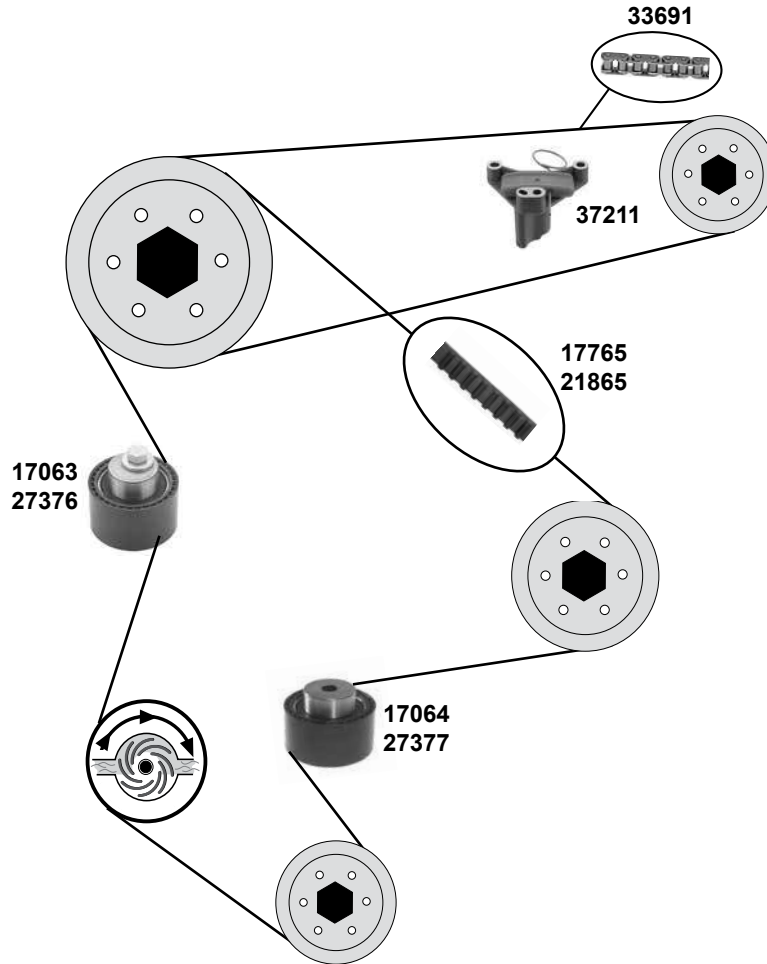

(1) DW10ATED4

(2) DW10TED4

Ref. - No.

Ref. - No.	Description	Notes	Dimensions
17063	Spannrolle / tension roller		ØA 60 ØI 13 B30
17064	Umlenkrolle / deflection pulley		ØA 60 ØI 10 B30
17765	Zahnriemen / timing belt	(ex.) DW10ATED4	Z 141 B25,4
19623	Rep. Satz Zahnriemen / rep. kit timing belt		Z141 B25,4
21865	Zahnriemen / timing belt	(1)	Z 144 B25,4
27376	Spannrolle / tension roller	(2) O 10011 →	ØA 62 B30
27377	Umlenkrolle / deflection pulley	(2) O 10011 →	ØA 62 B30
27390	Rep. Satz Zahnriemen / rep. kit timing belt	(1) → O 10010	Z 144 B25,4
27394	Rep. Satz Zahnriemen / rep. kit timing belt	(2) O 10011 →	Z 144 B25,4
33691	Steuerkette / timing chain	(1) endlos/endless	E 40
37211	Kettenspanner / chain tensioner	(1)	
37230	Rep. Satz Steuerkette / rep kit timing chain	(1)