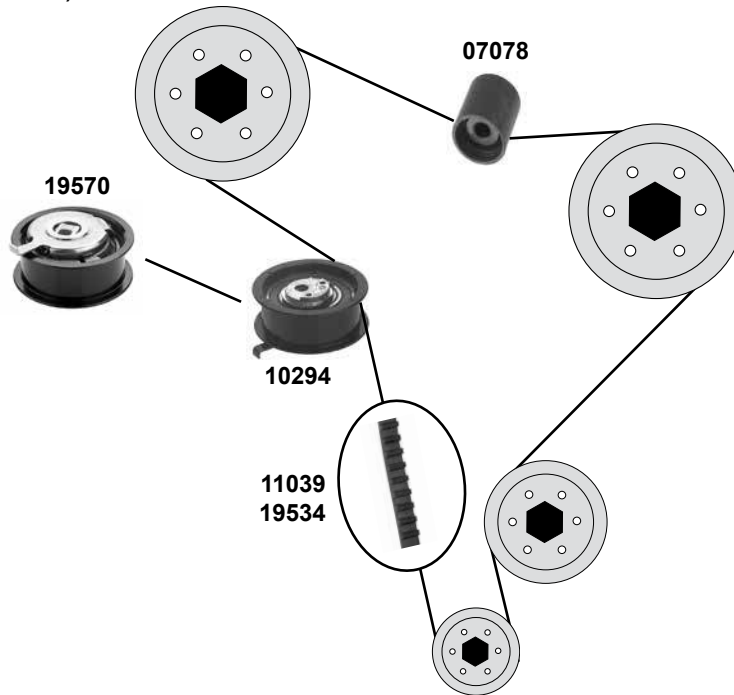

VOLKSWAGEN Passat 4 (3B)

(97→05)

Car
Division

1,9 TDI

(AHU / AHH / AFN / AVG)

- (1) 90 A Valeo Generator / alternator
- (2) 120 A Bosch Generator / alternator
- (3) 70 A Bosch Generator / alternator

Ref. - No.

Ref. - No.	Description	Notes	Dimensions
07078	Umlenkrolle / deflection pulley		ØA 28 ØI 8 B31,5
10294	Spannrolle / tension roller	(ex.) (mot.) AHH	ØA 67 ØI 8 B25
11039	Zahnriemen / timing belt	(ex.) (mot.) AHH	Z 137 B25,4
11343	Umlenkrolle / deflection pulley	AC	
14626	Rep. Satz Zahnriemen / rep. kit timing belt	(ex.) (mot.) AHH	
15252	Riemenscheibe Generator / belt pulley alternator	(1) (2)	
15254	Riemenscheibe Generator / belt pulley alternator	(3)	
19570	Spannrolle / tension roller	(mot.) AHH	ØA 78 B30
19534	Zahnriemen / timing belt	(mot.) AHH	Z 137 B25
23758	Riemenspanner / belt tensioner		
24684	Rep. Satz Zahnriemen / rep. kit timing belt	(mot.) AHH → 00