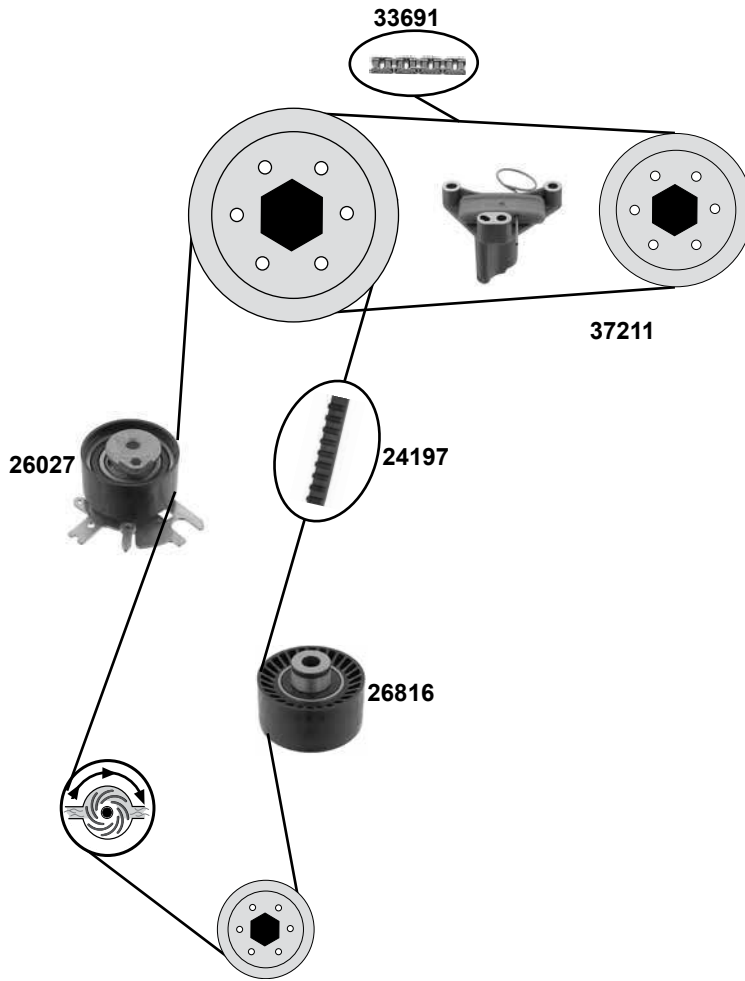

PEUGEOT 307

(00→08)

Car
Division

2,0 HDi (DW10BTED4)

- (1) 307 06.01 → 04.05
- (2) 307 Restyling 05.05→08.07

Ref. - No.

Ref. - No.	Description	Quantity	Notes
24197	Zahnriemen / timing belt		Z 116 B25
26027	Spannrolle / tension roller		ØA 60 B29
26816	Umlenkrolle / deflection pulley	(1) (2)	ØA 60 Ø1 10 B30
26818	Rep. Satz Zahnriemen / rep. kit timing belt		Z 116 B25
33691	Steuerkette / timing chain	endlos / endless	E 40
37211	Kettenspanner / chain tensioner	(1) (2)	
37230	Rep. Satz Steuerkette / rep. kit timing chain	(1) (2)	
37266	Riemenspanner / belt tensioner	(1) (2)	ØA 70 B25