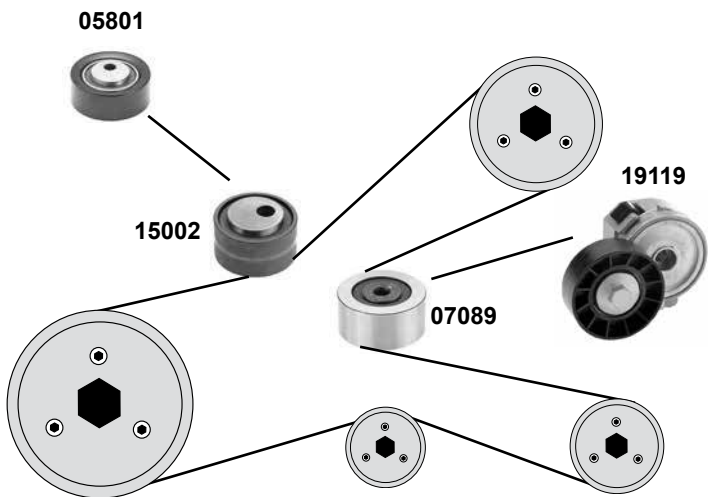

CITROËN Berlingo I+II

(96→08)

Car
Division

2,0 HDi
(DW10TD)

	Ref. - No.			
05801	5751.29	Umlenkrolle / deflection pulley	AC + servo	ØA 70 ØI 10/16
07089	5751.57	Spannrolle / tension roller	(ex.) AC	ØA 50 B26
09791	5751.30	Spannrolle / tension roller	AC + servo	ØA 60 B26,5
15002	5751.56	Spannrolle / tension roller	(ex.) AC	ØA 50 B26
17063	0829.59	Spannrolle / tension roller	(mot.) 2,0 D	ØA 60 ØI 13 B30
17064	0830.28	Umlenkrolle / deflection pulley	(mot.) 2,0 D	ØA 60 ØI 10
17765	0816.A9	Zahnriemen / timing belt	(mot.) 2,0 D	Z 141 B25,4
19072	5751.81	Riemenspanner / belt tensioner	AC + servo	ØA 70 B25
19119	5751.55	Spannrolle / tension roller	(mot.) 2,0 D	Z141 B25,4
19623	0831.83	Rep. Satz Zahnriemen / rep. kit timing belt