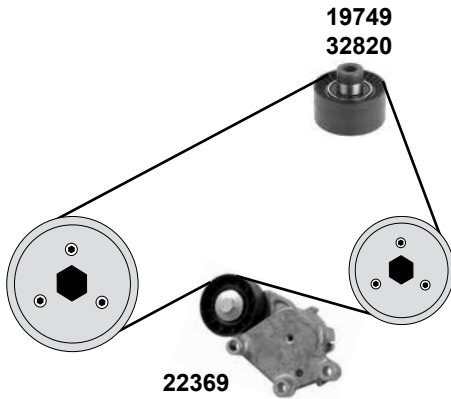

1,4 / 1,6 HDi
(DV6ATED4, DV6TED4, DV4TD)

2,0 HDi
(DW10TD / DW10ATED)