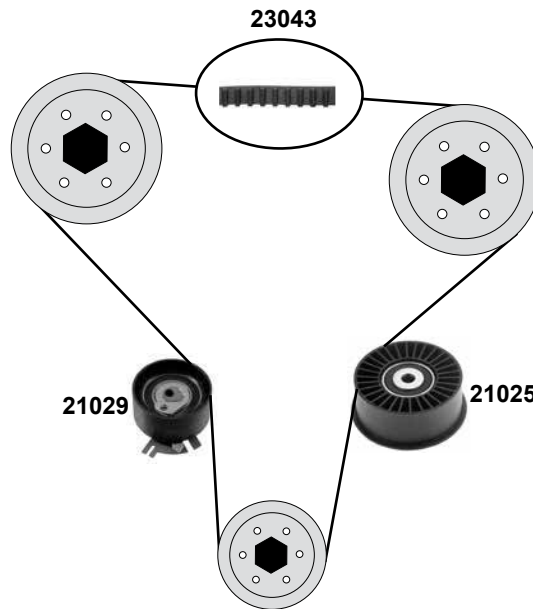

2,5 D

(G9U)

Ref. - No.

21025	13077-00QAA	Umlenkrolle / deflection pulley		ØA 75,2 B32
21029	13070-00QAE	Spannrolle / tension roller		ØA70 B32
21910	16806-00QAC	Zahnriemen / timing belt		Z 132 B26
22055	13070-00QAC	Spannrolle / tension roller		ØA60 B30,8
22056	16806-00QAF	Rep. Satz Zahnriemen / rep. kit timing belt		Z 132 B26
22119	11925-00QAE	Umlenkrolle / deflection pulley		ØA60 Ø112 B31
22329	11750-00QAD	Riemenspanner / belt tensioner	AC →09	ØA65 B30
23043	16806-00QAH	Zahnriemen / timing belt		Z 89 B25
23045	16806-00QAG	Rep. Satz Zahnriemen / rep. kit timing belt		
32581	11750-00Q0A	Riemenspanner / belt tensioner	(mot.) 1,9 (ex.) AC →09	ØA65