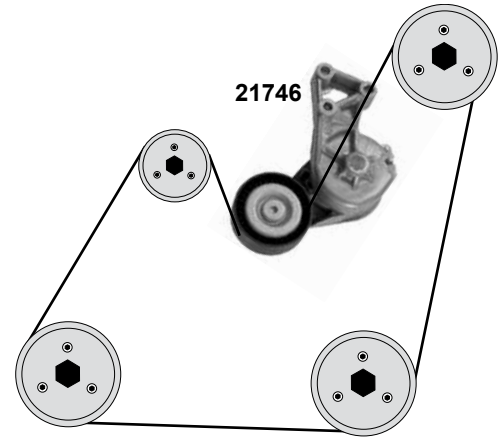

(ch.) → 1M-2-R- 120 000

1,9 TDI (PD)
(ARL / ASZ/ AXR)