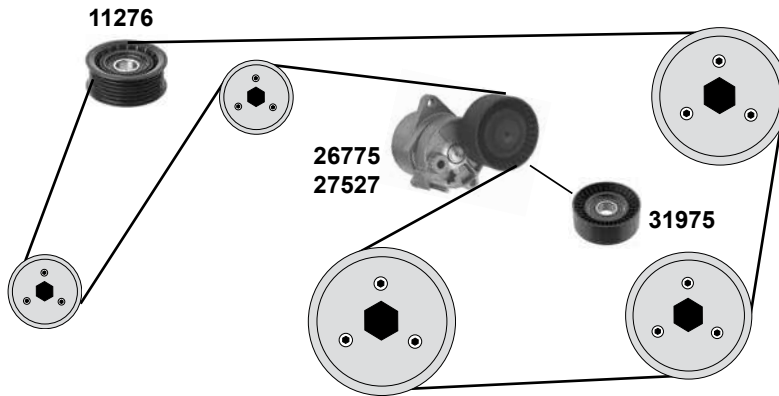

(1) (mot.) 646.811 SA 522672 03

Ref. - No.

Ref. - No.	Description	Quantity	Notes
11276	Umlenkrolle / deflection pulley	(1)	
19077	Gleitschiene / sliding rail		
19078	Gleitschiene / sliding rail		
19079	Gleitschiene / sliding rail		
25211	Steuerkette / roller chain		
26775	Riemenspanner / belt tensioner	(mot.) 646.962,963,811	
27527	Riemenspanner / belt tensioner	(ex.) (mot.) 646.	
30300	Rep. Satz Steuerkette / rep. kit timing chain		
30496	Kettenspanner / chain tensioner	NEW	
31975	Spannrolle / tension roller	(mot.) 646.962,963,811	ØA 70 B27