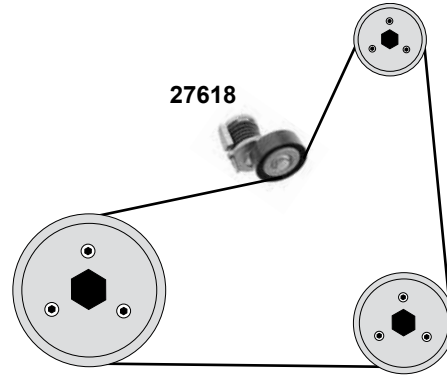

2,0 TDI (CBBB/CBDB/CFGB/CFHB/CFHC)

Sharan (7M)

(96→10)