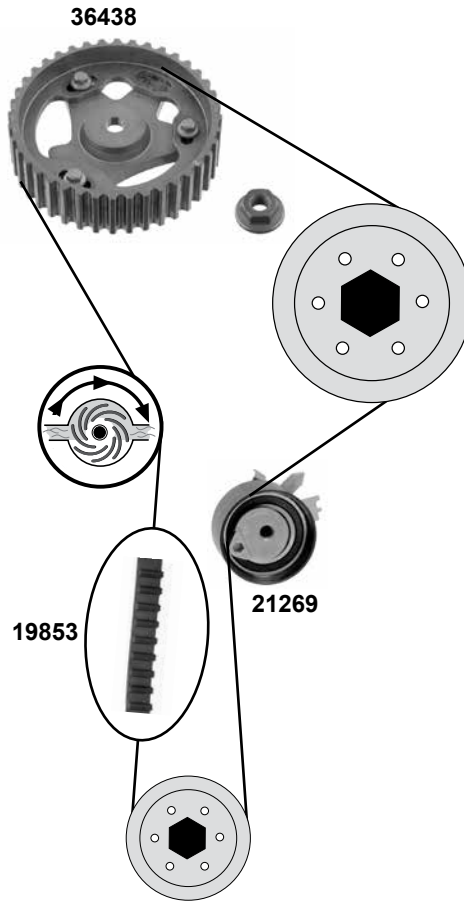

1,5 D (K9K-718/740)

	Ref. - No.			
19853	82 00 537 033	Zahnriemen / timing belt		Z 123 B27
21269	82 00 102 941	Spannrolle / tension roller		ØA 60 B32
21270	77 01 477 028	Rep. Satz Zahnriemen / rep. kit timing belt		
30159	82 00 608 550	Riemenspanner / belt tensioner		ØA 65
36438	77 01 478 037	Nockenwellenrad / camshaft timing gear