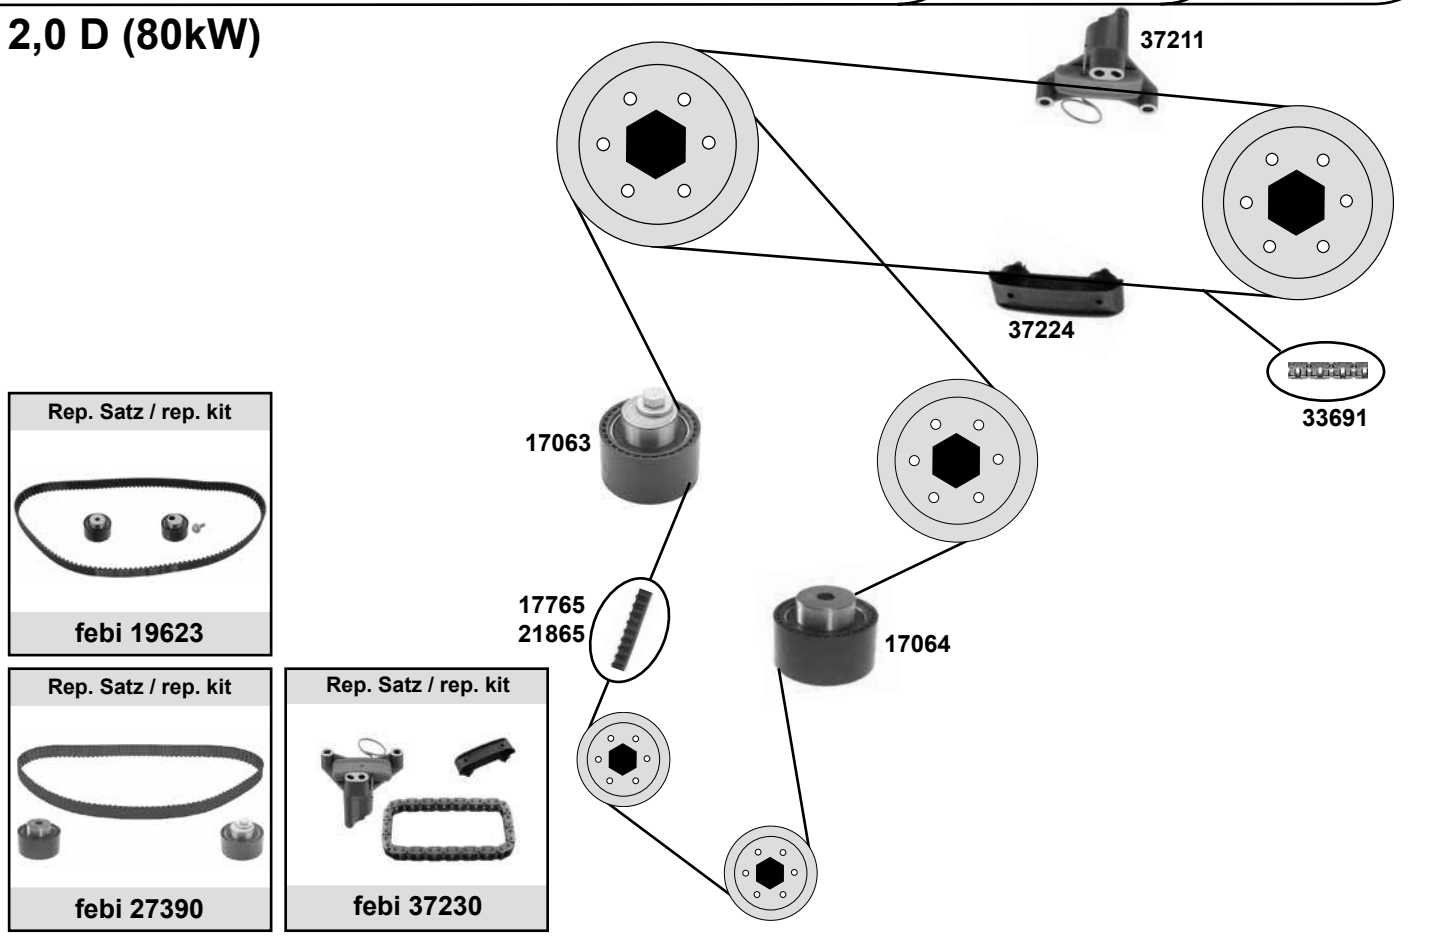

LANCIA

Zeta (220)

(94→02)

Car
Division

2,0 D (80kW)

	Ref. - No.			
05801	9618888580	Umlenkrolle / deflection pulley	AC	ØA 70 ØI 10/16
15002	9633315180	Umlenkrolle / deflection pulley	(ex.) AC	ØA 70 ØI 10/16
17063	9400829629	Spannrolle / tension roller		ØA 60 ØI 13
17064	9400830319	Umlenkrolle / deflection pulley	(ex.) 16 V	ØA 60 ØI 10
17765	9463380680	Zahnriemen / timing belt	8 V	Z 141 B25
19119	9653522380	Riemenspanner / Tensioner Assembl		ØA 70 B25
19623	9467628980	Rep. Satz Zahnriemen / rep. kit timing belt	8 V	
21865	9464034380	Zahnriemen / timing belt	16 V	Z 144 B25,4
27390	9467626880	Rep. Satz Zahnriemen / rep. kit timing belt	16 V	Z 144 B25,4
33691	9464474289	Steuerkette / timing chain	(mot.) 2,0 JTD 16V	E 40
37211	9400849229	Kettenspanner / chain tensioner	(mot.) 2,0 JTD 16V	
37224	9400829949	Gleitschiene / sliding rail	(mot.) 2,0 JTD 16V	
37230	9400849239	Rep. Satz Steuerkette / rep. kit timing chain	(mot.) 2,0 JTD 16V	