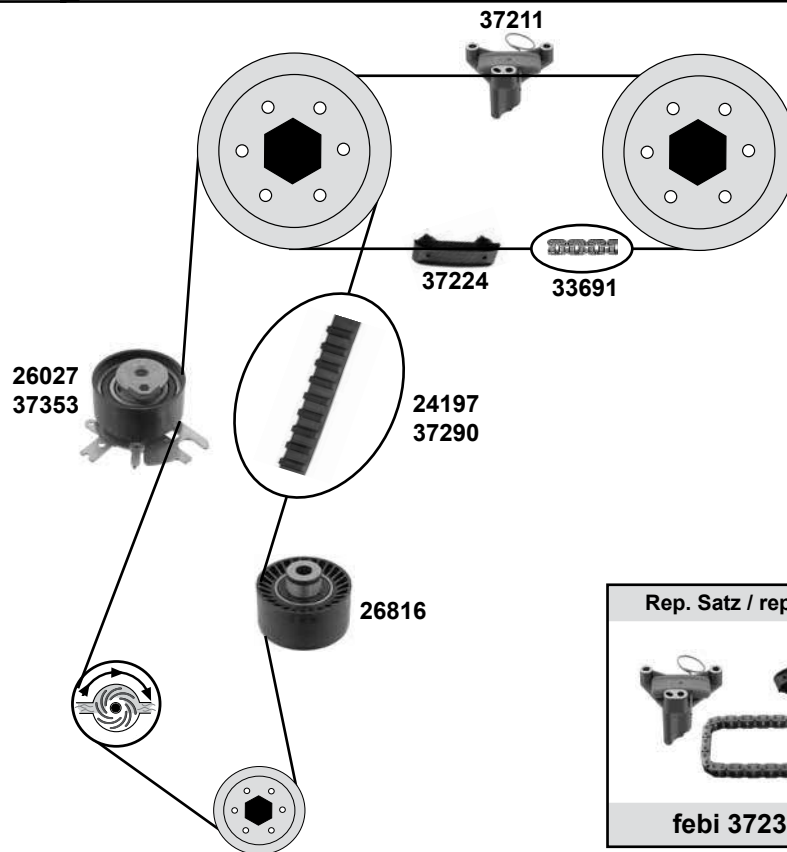

- (1) 05/10 → / nur/only 163PS
- (2) 10712 → / nur/only 130PS
- (3) nur ohne Partikelfilter / only whitout particulate filter

Ref. - No.

Ref. - No.				
24197	1 231 976	Zahnriemen / timing belt	(3)	Z 116 B25
26027	1 231 975	Spannrolle / tension roller	nur/only 130PS	ØA 60 B29
26816	1 707 035	Umlenkrolle / deflection pulley		ØA 60,2 H30,2
26818	1 231 979	Rep. Satz Zahnriemen / rep. kit timing belt	(2) (3)	Z 116 B25
30128	1 318 336	Riemenspanner / belt tensioner	(ex.) 163 PS	ØA 65 B25,5
33691	1 231 282	Steuerkette simplex / timing chain simplex	endlos / endless	G67HP-6 / 40E
37211	1 231 971	Kettenspanner / chain tensioner	05/10 →	
37224	1 231 977	Gleitschiene / sliding rail	05/10 →	
37230	1 231 971 S1	Steuerkettensatz / timing chain kit	05/10 →	
37290	1 707 030	Zahnriemen / timing belt	nur/only 163PS	Z 116 B 25,4
37353	1 707 028	Spannrolle / timing belt	nur/only 163PS	ØA 60 H29
37460	1 683 833	Rep. Satz Zahnriemen / rep. kit timing belt	(3) nur/only 163PS	Z 116 B25,4
39390	1 768 088	Riemenspanner / belt tensioner	(1)