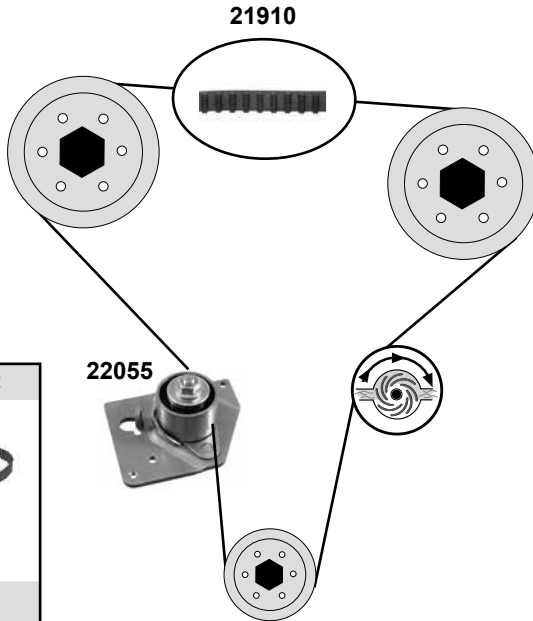

RENAULT Espace 4

(02→)

Car
Division

1,9 D

(F9Q-680,820)