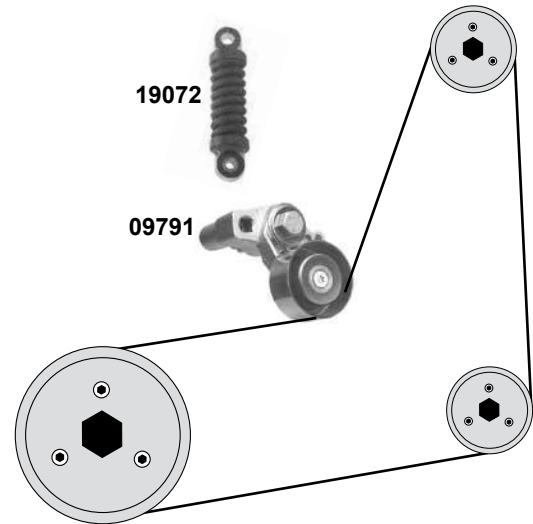

CITROËN Berlingo I+II

(96→08)

Car
Division

2,0 HDi
(DW10TD)

	Ref. - No.			
05801	5751.29	Umlenkrolle / deflection pulley	AC + servo	ØA 70 ØI 10/16
07089	5751.57	Spannrolle / tension roller	(ex.) AC	ØA 50 B26
09791	5751.30	Spannrolle / tension roller	AC + servo	ØA 60 B26,5
15002	5751.56	Spannrolle / tension roller	(ex.) AC	ØA 50 B26
17063	0829.59	Spannrolle / tension roller	(mot.) 2,0 D	ØA 60 ØI 13 B30
17064	0830.28	Umlenkrolle / deflection pulley	(mot.) 2,0 D	ØA 60 ØI 10
17765	0816.A9	Zahnriemen / timing belt	(mot.) 2,0 D	Z 141 B25,4
19072	5751.81	Riemenspanner / belt tensioner	AC + servo	ØA 70 B25
19119	5751.55	Spannrolle / tension roller	(mot.) 2,0 D	Z141 B25,4
19623	0831.83	Rep. Satz Zahnriemen / rep. kit timing belt