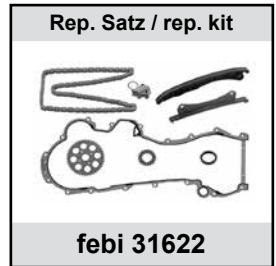

- (1) (mot.) 1,9 D →12
- (2) → 15/05/03 / (mot.) →3646771
- (3) (mot.) 1,9 D 74 / 77 kW / →05

Ref. - No.

Ref. - No.	Description	Quantity	Dimensions
10298	Spannrolle / tension roller		ØA 65 H 30
10648	Umlenkrolle / deflection pulley	(2) →04	ØA 53
10984	Zahnriemen / timing belt	(3)	
23654	Umlenkrolle / deflection pulley	(1)	ØA 53 B29
23655	Rep. Satz Zahnriemen / rep. kit timing belt	(3)	
23778	Steuerkette / timing chain		120 E
28458	Kettenspanner / chain tensioner		
31622	Rep. Satz Steuerkette / rep. kit timing chain	04→	120 E