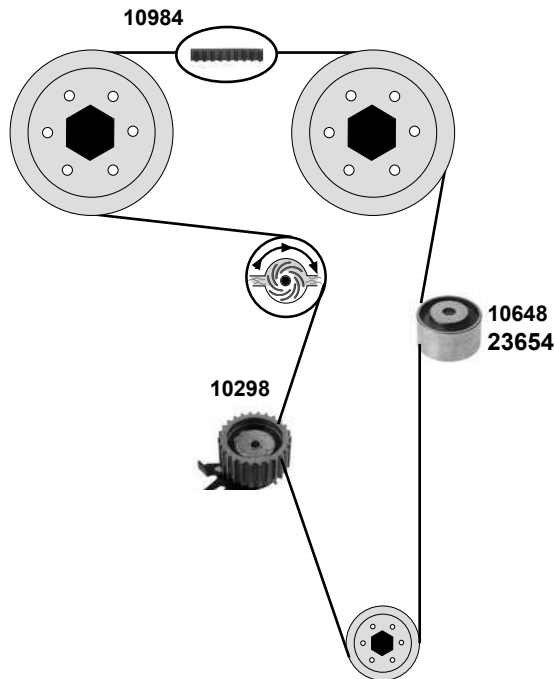

1,9 D

Rep. Satz / rep. kit

febi 23655

- (1) →11 Palio Ext. Eur. Restt (178/BX) →15/05/03 (mot.)→3646771 / →12 Siena Ext. Eur. Rest (178) →15/05/03 (mot.)→3646771
- (2) Palio Ext. Eur. Restt (mot.) 1,9 D 59kW
- (3) Palio Ext. Eur. Rest (178BX) →11 / Siena Ext. Eur. Rest (178)

Ref. - No.

Ref. - No.	Description	Notes	Dimensions
10298	Spannrolle / tension roller		ØA 64 B40
10648	Umlenkrolle / deflection pulley	(1)	ØA 53
10984	Zahnriemen / timing belt	(2) →08	Z 190 B 24
23654	Umlenkrolle / deflection pulley	15/05/2003→	ØA 53 B23
23655	Rep. Satz Zahnriemen / rep. kit timing belt	(2) →08	
23778	Steuerkette / timing chain		120 E
28458	Kettenspanner / chain tensioner		
31622	Rep. Satz Steuerkette / rep. kit timing chain	(3)	120 E