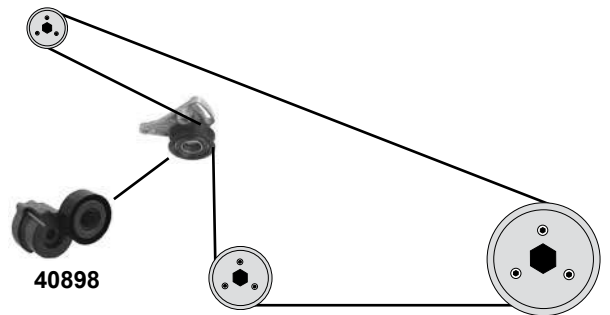

1,6 D (77kW)
2,0 D (100kW / 103kW / 110kW / 125kW)

(1) →13 / (mot.) 2,0 JTDM 103kW,125kW

(2) (mot.) 1,6 77kW (mot.) 2,0 JTDM 103kW,125kW

(3) (ex.) tropische Länder / (ex.) tropical Countries

Ref. - No.

Ref. - No.	Description	Notes	Dimensions
10298	Spannrolle / tension roller	→ 13	ØA 65 B30 Z26
23654	Umlenkrolle / deflection pulley	(2)	ØI 10 B 29
28306	Zahnriemen / timing belt	(1)	Z199 B24
29396	Umlenkrolle / deflection pulley	(2) →13	ØA 70 B26
40898	Riemenspanner / belt tensioner	(2) (3) →13	ØA 65 x 26