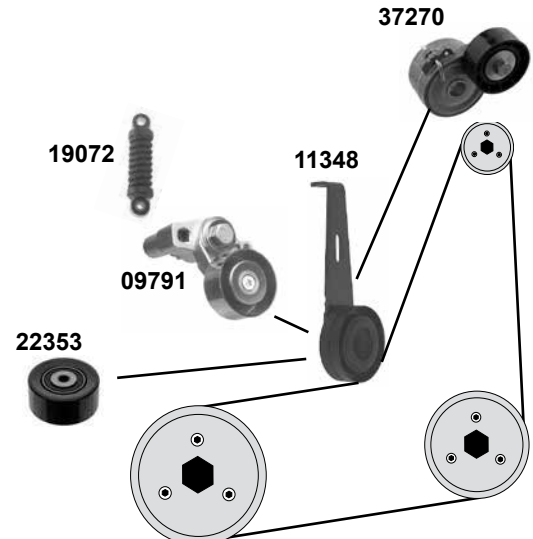

(1) (ex.) variable servo

(2) servo (ex.) AC

(3) → O 08374

Ref. - No.

Ref. - No.	Description	Notes	Dimensions
05801	Spannrolle / tension roller	servo AC	ØA 70 ØI 10/16
07089	Spannrolle / tension roller	(ex.) AC	ØA 50 B26
09791	Spannrolle / tension roller	servo AC	ØA 60 B26,5
11348	Spannrolle / tension roller	man.	ØA 85 B26
15002	Spannrolle / tension roller	(3) servo (ex.) AC	ØA 50 B26
17063	Spannrolle / tension roller		ØA 60 ØI 13
17064	Umlenkrolle / deflection pulley		ØA 60 ØI 10
17761	Zahnriemen / timing belt		Z 140 B25,4
19072	Schwingungsdämpfer / vibration damper	servo AC	
19214	Umlenkrolle / deflection pulley	(1) servo (ex.) AC	ØA 37 B27
19482	Spannrolle / tension roller	(2)	ØA 60
19615	Rep. Satz Zahnriemen / rep. kit timing belt		
21248	Umlenkrolle / deflection pulley	(1) (2)	ØA 60 B25
22353	Umlenkrolle / deflection pulley	(2) (3)	ØA 60 B26,5
37270	Riemenspanner / belt tensioner	O 09520 →	ØA 60 B25