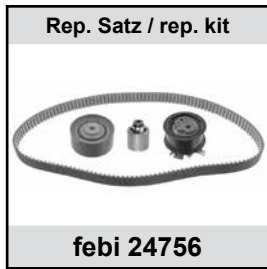

AUDI A4 (8E) (05→)

Car
Division

2,0 TDI

(BLB/BNA/BRD/BRE/BRF/BVA/BVF/BVG)