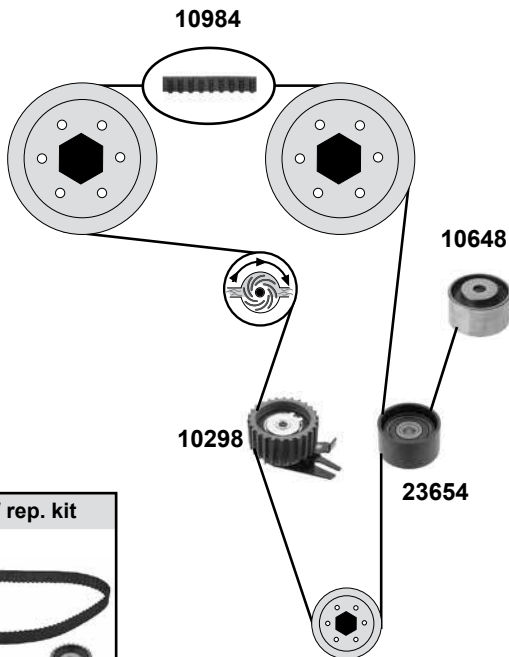

1,9 D

- (1) für Generator / for Alternator: 75A / 90A / 105A
- (2) (mot.) 1,9 DS 15/5/2003→ / (mot.) 1,9 JTD 59kW,63kW 15/5/2003→ / (mot.) 1,9 JTD 74kW
- (3) (mot.) 1,9 D →15/05/03 (mot.) →3646771

Ref. - No.

Ref. - No.	Description	Quantity	Dimensions
10298	Spannrolle / tension roller	(3)	ØA 65 H 30
10648	Umlenkrolle / deflection pulley	(3)	ØA 53
10984	Zahnriemen / timing belt	59/63/74 kW	Z190 B24
15090	Riemenscheibe / belt pulley	(1) 99→	Ø A61
23654	Umlenkrolle / deflection pulley	(2)	ØA 53 B29
23655	Rep. Satz Zahnriemen / rep. kit timing belt		Z 190
27247	Umlenkrolle / deflection pulley	63/74 kW	ØA 80 H 25
27480	Spannrolle / tension roller	03→	ØA 65 H 25,5
30029	Riemenscheibe / belt pulley	(1) 03→	ØA 59 ØI17 B38,1