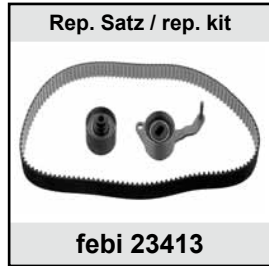

VAUXHALL Astra Mk IV / G

(98→04)

Car
Division

1,7 DT

(Y 1,7 DT)