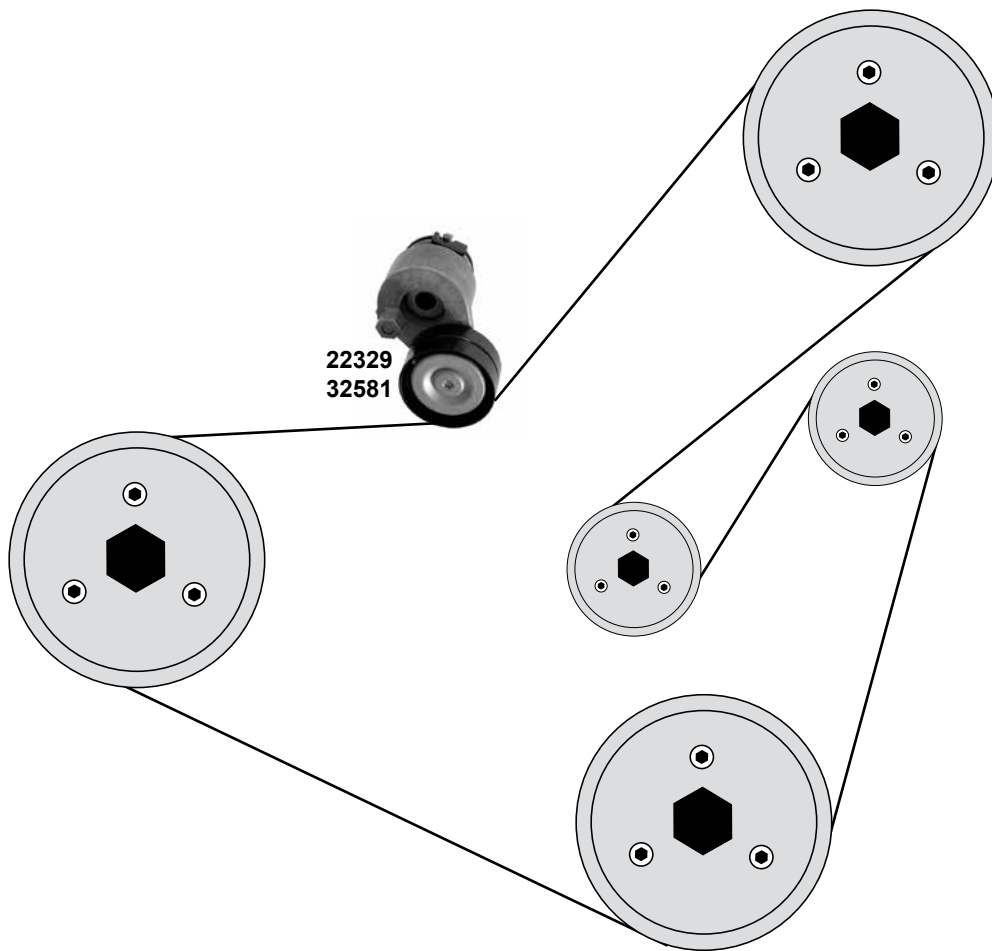

22329
32581

Ref. - No.

22329
32581

MW31251096
MW30620661

Riemenspanner / belt tensioner
Riemenspanner / belt tensioner

01 →/ AC
01 →/ (ex.) AC

ØA 65
ØA 65