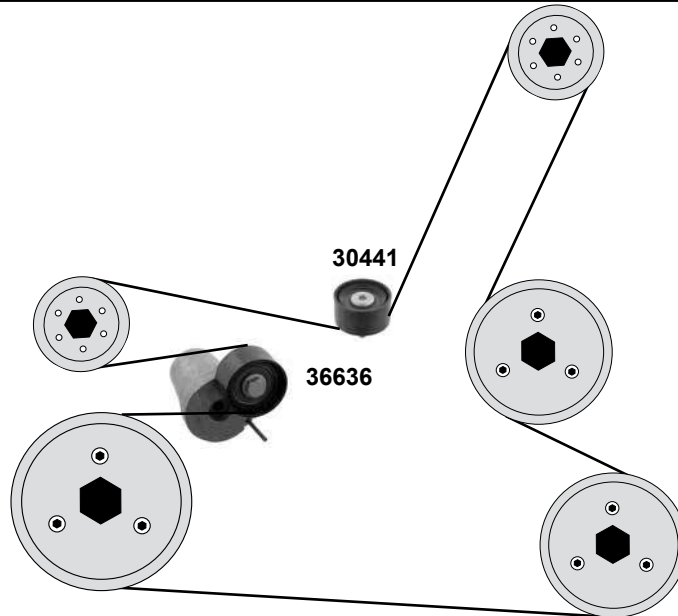

BMW X 3 I (E83 / LCI) (06→10)

Car
Division

1,8 d / 2,0 d (N47)

Ref. - No.

28717	13 52 7 797 905	Kettenspanner / chain tensioner	
28718	11 31 7 797 901	Kettenspanner / chain tensioner	
28720	11 31 8 510 014	Steuerkette / timing chain	86 E
30349	11 31 8 510 014 S1	Rep. Satz Steuerkette / rep. kit timing chain	86 E
30441	11 28 7 800 562	Umlenkrolle / deflection pulley	AØ55 B28
36636	11 28 7 800 334	Riemenspanner / belt tensioner	AØ 55 B29
39474	13 52 8 572 504	Steuerkette / timing chain	70 E
39475	13 52 8 572 504 S1	Rep. Satz Steuerkette / rep. kit timing chain	70 E