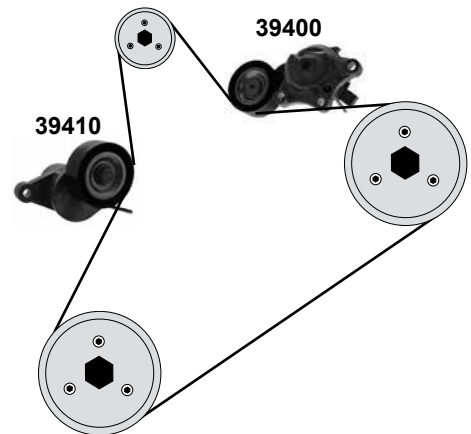

- (1) (mot.) DV6C / DV6DTED O 12720 → / (mot.) DV4C O 12630 →
  (2) (mot.) DV6C / DV6DTED → O 12719 / (mot.) DV4C → O 12629

Ref. - No.

Ref. - No.	Description	Notes	Dimensions
22369	Riemenspanner / belt tensioner		
37275	Umlenkrolle / deflection pulley		
37285	Zahnriemen / timing belt	(ex.) DV4C	ØA 61 B30 Z 141 B25,4
39099	Zahnrad / gear	(2)	
39100	Zahnriemen / timing belt	(mot.) DV4C	Z 139 B25,4 ØA60 ØI 29
39101	Spannrolle / tension roller		
39109	Zahnrad / gear	(1)	
39200	Rep. Satz Zahnriemen / rep. kit timing belt	(mot.) DV4C	
39203	Rep. Satz Zahnriemen / rep. kit timing belt	(ex.) DV4C	
39204	Rep. Satz Zahnriemen / rep. kit timing belt	(ex.) DV4C / O 12720 →	
39205	Rep. Satz Zahnriemen / rep. kit timing belt	(ex.) DV4C / → O 12719	
39400	Riemenspanner / belt tensioner	+ Start stop	ØA65 B25
39410	Riemenspanner / belt tensioner	+ Start stop	ØA65 B 25