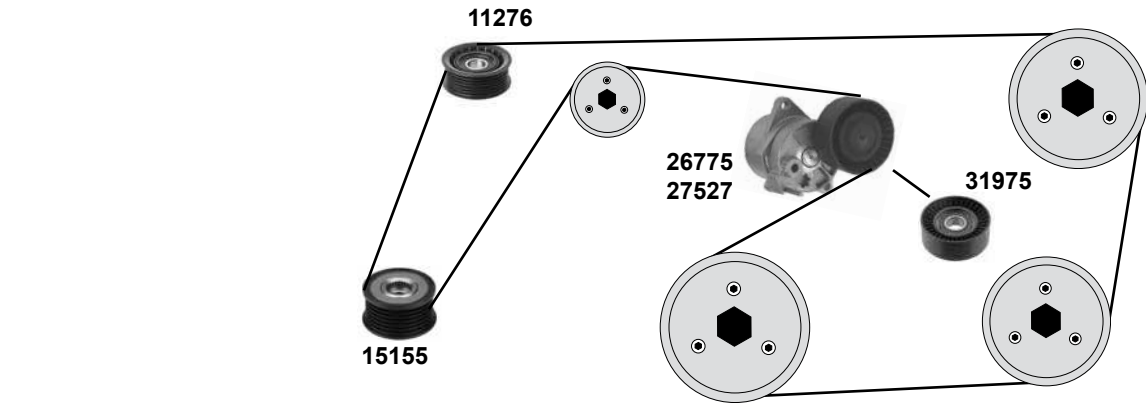

MERCEDES-BENZ CLK-Klasse (BM 209)

(02→)

Car
Division

CLK 220 CDI / 270 CDI

(OM 612.962,967 / OM 646.966)

- (1) Nietverschluß / riveted link / bouchon de rivet / rivetti / cierre de roblón
- (2) (mot.) OM 612.962 (mot.) OM 646.966 SA 5226672 03

Ref. - No.

Ref. - No.	Description	Notes	Dimensions
11276	Umlenkrolle / deflection pulley	(2)	ØA 64 B23
15155	Generatorfreilauf / alternator overrun pulley		
17773	Kettenspanner / chain tensioner		E 110 ØA 70 B27
19077	Gleitschiene / sliding rail		
19078	Gleitschiene / sliding rail		
19079	Gleitschiene / sliding rail		
25211	Steuerkette / timing chain	(1) (mot.) 646.966	
26775	Riemenspanner / belt tensioner	(mot.) 646.966	
27527	Riemenspanner / belt tensioner	(mot.) 646.966	
30300	Rep. Satz Steuerkette / rep. kit timing chain		
31975	Spannrolle / tension roller