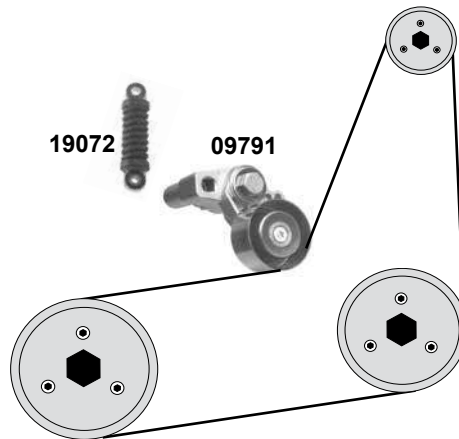

CITROËN

Jumpy I+II

(95→06)

Car
Division

2,0 HDi

(DW10ATED / DW10BTED)

	Ref. - No.			
05801	5751.29	Umlenkrolle / deflection pulley	AC + servo 	ØA 70 ØI 10/16
07089	5751.57	Spannrolle / tension roller	(ex.) AC	ØA 50 B26
09791	5751.30	Spannrolle / tension roller	AC + servo 	ØA 60 B26,5
15002	5751.56	Spannrolle / tension roller	(ex.) AC	ØA 50 B26
19072	5751.81	Riemenspanner / belt tensioner	AC + servo 	
19119	5751.55	Spannrolle / tension roller		ØA 70 B25