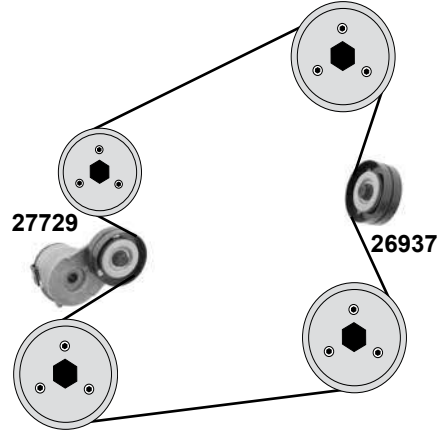

VAUXHALL Astra Mk IV / G

(98→04)

Car
Division

1,7 DT

(Y 1,7 DT)