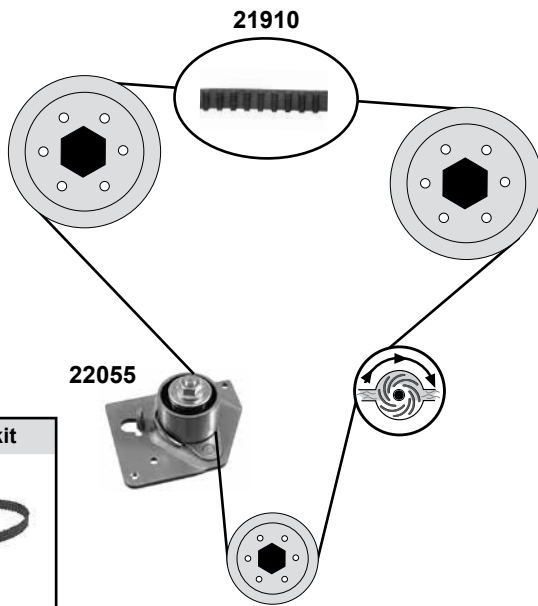

RENAULT Trafic 2

(01→)

Car
Division

1,9 D (F9Q)