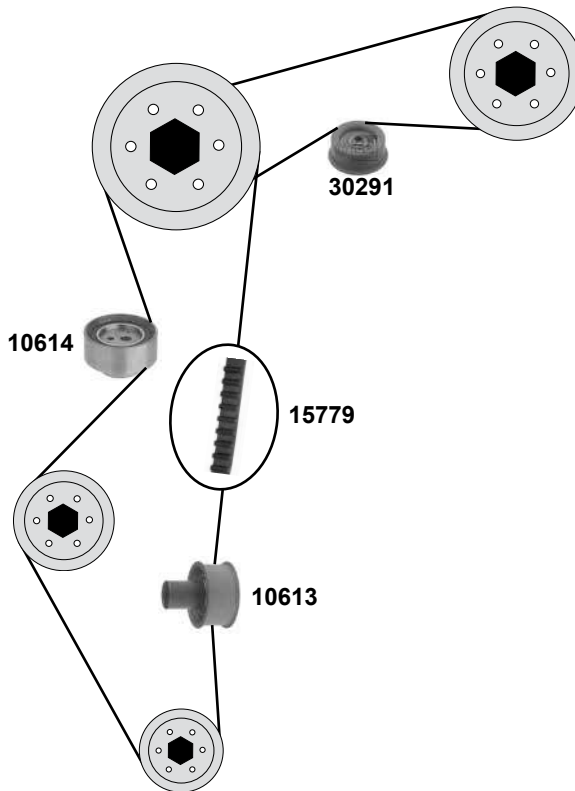

P10 / P11 / W10 / WP11

2,0 D
(90→)
(CD20)

Ref. - No.

10613	13077-54A02	Umlenkrolle / deflection pulley		ØA 60 H 60,5
10614	13070-57J10	Spannrolle / tension roller		ØA 70 H 30,5
15779	13028-2J685	Zahnriemen / timing belt		Z 111 B25,4
22329	11750-00QAD	Riemenspanner / belt tensioner		ØA65 B30
24529	13070-AW300	Zahnriemen / timing belt		Z 133 B26
26900	13028-AW301	Spannrolle / tension roller		
26901	13028-AW301 S1	Rep. Satz Zahnriemen / rep. kit timing belt		Z 133 B26
24823	13028-2J685 S1	Rep. Satz Zahnriemen / rep. kit timing belt		Z 111 B25,4
30291	13070-16A10	Spannrolle / tension roller	mod. P10/P11	ØA 60 H26