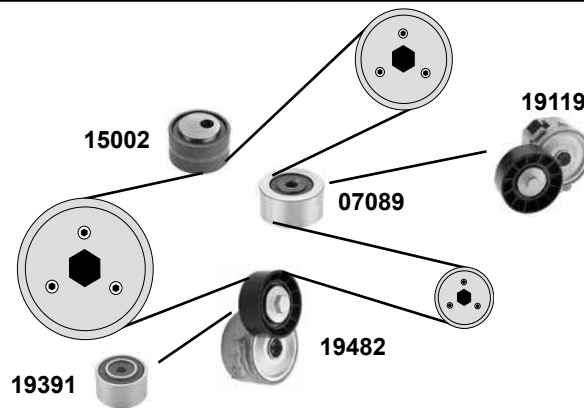

(1) 94 → 02 (mot.) DW10TD (ex.) AC / 02 → (mot.) DW10TD/DW12TED

(2) 02 → 05.04.2004 / (mot.) DW12TED

(3) 06.04.2004 → / (mot.) DW12TED

Ref. - No.

Ref. - No.	Description	Notes	Dimensions
07089	Spannrolle / tension roller	(ex.) AC	ØA 50 B26
15002	Spannrolle / tension roller	(ex.) AC	ØA 50 B26
17063	Spannrolle / tension roller	(2)	ØA 60 ØI 13 B30
17064	Umlenkrolle / deflection pulley	(2)	ØA 60 ØI 10 B30
17765	Zahnriemen / timing belt		Z 141 B25,4
19119	Spannrolle / tension roller		ØA 70 B25
19391	Umlenkrolle / deflection pulley	(1)	ØA 50 ØI 8 B26
19482	Spannrolle / tension roller	AC	ØA 60
19623	Rep. Satz Zahnriemen / rep. kit timing belt		Z141 B25,4
27376	Spannrolle / tension roller	(3)	ØA 62 ØI 13,3 B30
27377	Umlenkrolle / deflection pulley	(3)	ØA 62 ØI 10 B30
29270	Zahnriemen / timing belt		Z 143 B25,4
29271	Rep. Satz Zahnriemen / rep. kit timing belt	(3)	Z 143 B25,4
30976	Rep. Satz Zahnriemen / rep. kit timing belt	(2)	ØA 60 B25,5 Z 143