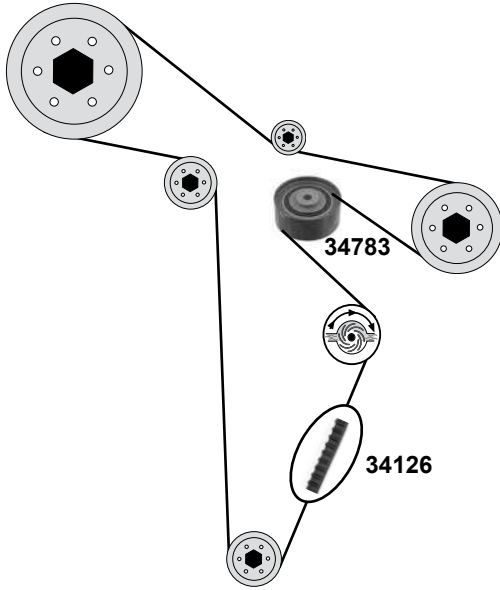

1,6 / 2,0 TDI
(CAYB/CAYC/CLCA/CFHC/CFJA)

Touareg (7L)
(03 → 10)
3,0 TDI
(BKS/BUN/CASA/CASB/CASC/CATA)