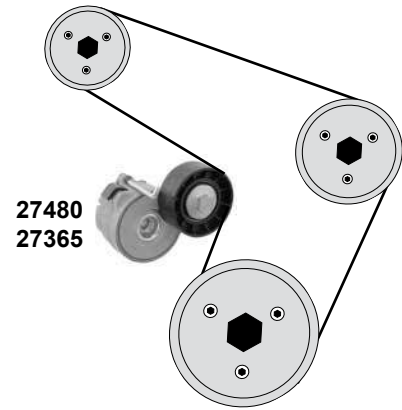

AC

- (1) Grande Punto 55 kW   (2) Grande Punto M72 66 kW 08 / Grande Punto CC1.3 66kW 08 → 09
  (3) für Generator / for alternator: 90A / 105A

Ref. - No.

23778	55221385	Steuerkette / timing chain	→12	120 E
27365	51821653	Spannrolle / tension roller	(2)	
27480	46819146	Spannrolle / tension roller	(1)	ØA 65 H 25,5
28458	55197785	Kettenspanner / chain tensioner	→12	
30029	77362721	Riemenscheibe / belt pulley	(3)	ØA 59 ØI17 B38,1
31622	55221385 S1	Rep. Satz Steuerkette / rep. kit timing chain	→12