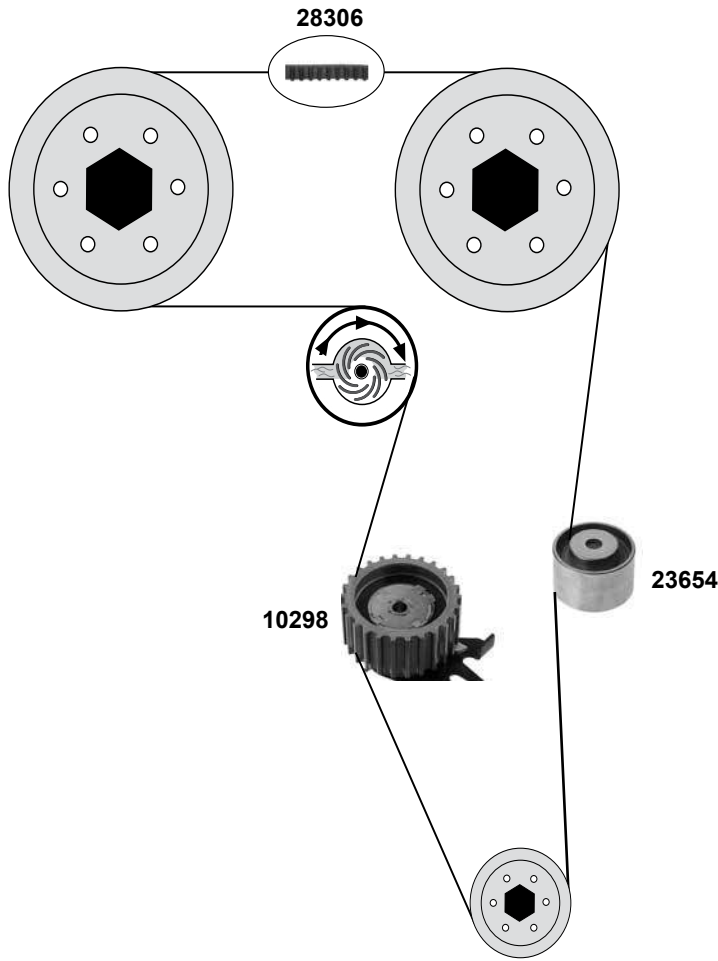

2,0 CDTI (A 2,0 DTH)

	Ref. - No.			
10298	55566028	Spannrolle / tension roller		ØA 64 B40
23654	93178807	Umlenkrolle / deflection pulley		
28305	95507810 SK	Rep. Satz Zahnriemen / rep. kit timing belt		
28306	93178812	Zahnriemen / timing belt		Z 199 B24
34472	55562864	Riemenspanner / belt tensioner		ØA 70 x 2,6
37517	55562865	Umlenkrolle / deflection pulley		ØA 65