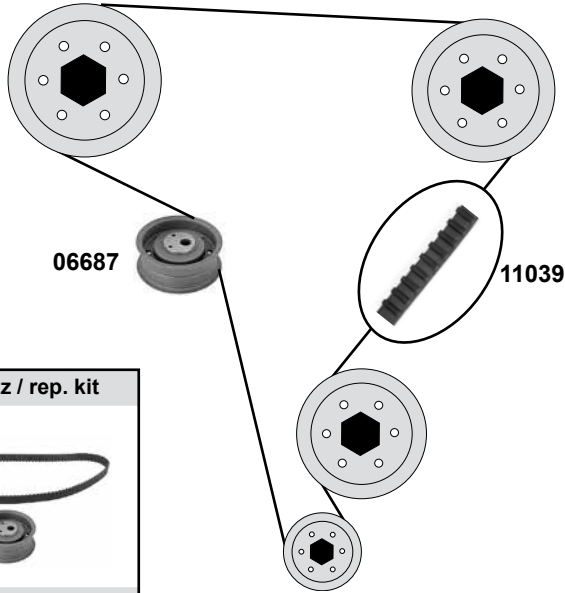

(mot.) AAZ → 552 765

(mot.) 1Z → 289 575