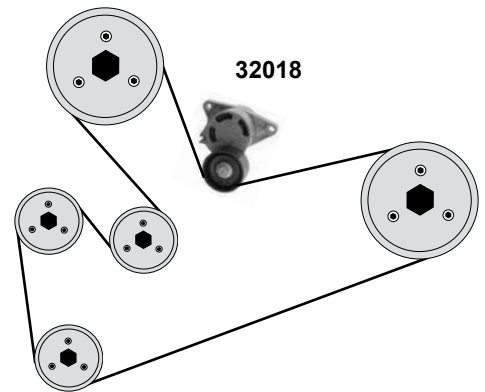

Ref. - No.

21025	82 00 004 593	Umlenkrolle / deflection pulley	ØA 75,2 B32
21029	82 00 127 467	Spannrolle / tension roller	ØA 70 B32
23043	82 00 127 627	Zahnriemen / timing belt	Z 89 B25
23045	77 01 473 849	Rep. Satz Zahnriemen / rep. kit timing belt	
25469	82 00 918 794	Nockenwellenrad / camshaft gear	Z 42
25470	82 00 918 795	Kurbelwellenzahnrad / crankshaft gear	Z 21
30464	82 00 337 106	Gleitschiene / sliding rail	
30465	82 00 337 109	Gleitschiene / sliding rail	
30499	82 00 343 394	Steuerkette / timing chain	112 E
30511	82 00 918 797	Kettenspanner / chain tensioner	
30639	77 01 476 597	Rep. Satz Steuerkette / rep. kit timing chain	
32018	82 00 761 529	Riemenspanner / belt tensioner	
36826	82 00 725 951	Umlenkrolle / deflection pulley	ØA 60 ØI 10 H 30
36831	82 00 357 406	Riemenspanner / belt tensioner	ØA 65 H 29,5

AC