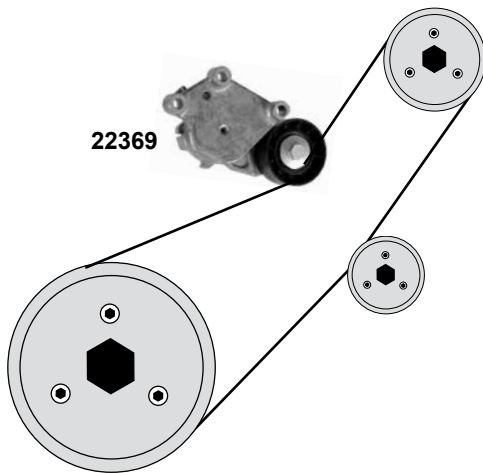

1,6 HDi

(DV6C / DV6DTED / DV6DTED M)

(1) DS4 01/11→ (mot.) DV6C, DV6DTED, DV6DTEDM
DS5 08/11→ (mot.) DV6C

(2) DS4 01/11→ (mot.) DV6C, DV6DTED
DS5 08/11→ (mot.) DV6C

Ref. - No.

Ref. - No.	Description	Quantity	Dimensions
22369	Riemenspanner / belt tensioner	DS4	
37275	Umlenkrolle / deflection pulley	(2)	ØA 61 B30
37285	Zahnriemen / timing belt	(1)	Z 141 B25,4
39099	Zahnrad / gear	(1) → O 12719	
39101	Spannrolle / tension roller	(1)	ØA 60 B30
39109	Zahnrad / gear	(1) O 12720 →	
39203	Rep. Satz Zahnriemen / rep. kit timing belt	(1)	
39204	Rep. Satz Zahnriemen / rep. kit timing belt	(1) O 12720 →	
39205	Rep. Satz Zahnriemen / rep. kit timing belt	(1) → O 12719	
39400	Riemenspanner / belt tensioner	(2) + Start stop	ØA65 B25
39410	Riemenspanner / belt tensioner	(2) + Start stop	ØA65 B 25