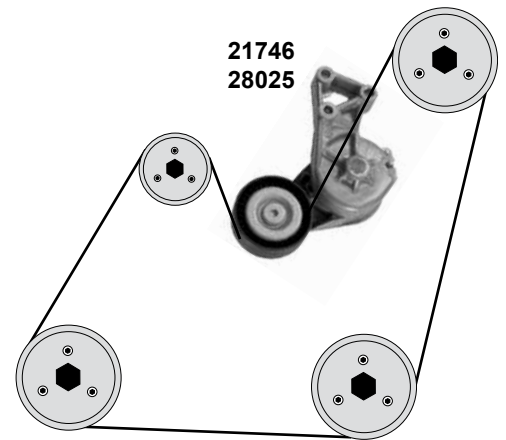

1,9 TDI (PD)
(ANU / AUY / ASZ)

→ **2002**

Rep. Satz / rep. kit

febi 21726

1,9 / 2,0 TDI (PD)
(ANU / AUY / ASZ / BTB / BRT)

2003 →

Rep. Satz / rep. kit

febi 21724

- (1) (mot.) AUY / ASZ (mot.) ANU 005 001 →
- (2) (mot.) BVK → (ch.) 7M-6-506 379 / (mot.) ANU / ASZ / AUY / BTB → (ch.) 7M-9-500 001 / (mot.) BRT 06/00 →
- (3) (mot.) ANU / ASZ / BTB 06/00 → (ch.) 7M-8-520 000 / (mot.) AUY 06/00 → (ch.) 7M-6-506 378
- (4) (mot.) BRT

Ref. - No.

Ref. - No.	Description	Notes	Dimensions
17712	Umlenkrolle / deflection pulley		ØA 28 B34
17944	Spannrolle / tension roller		ØA 72 B35/31
19540	Zahnriemen / timing belt		Z 120 B30
21706	Spannrolle / tension roller		ØA 68 B31,5
21708	Umlenkrolle / deflection pulley		ØA 28 B34
21722	Riemenspanner / belt tensioner	(1)	
21724	Rep. Satz Zahnriemen / rep. kit timing belt		
21726	Rep. Satz Zahnriemen / rep. kit timing belt		
21746	Riemenspanner / belt tensioner	(3) (4)	
28025	Riemenspanner / belt tensioner	(2)	ØA 90 B24,6