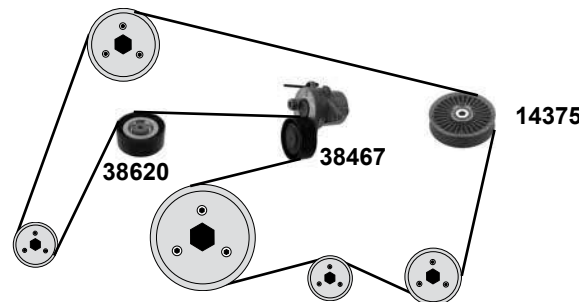

C 320 CDI
(OM 642.910)

C / GLK Klasse
(OM 651.911,913,916)