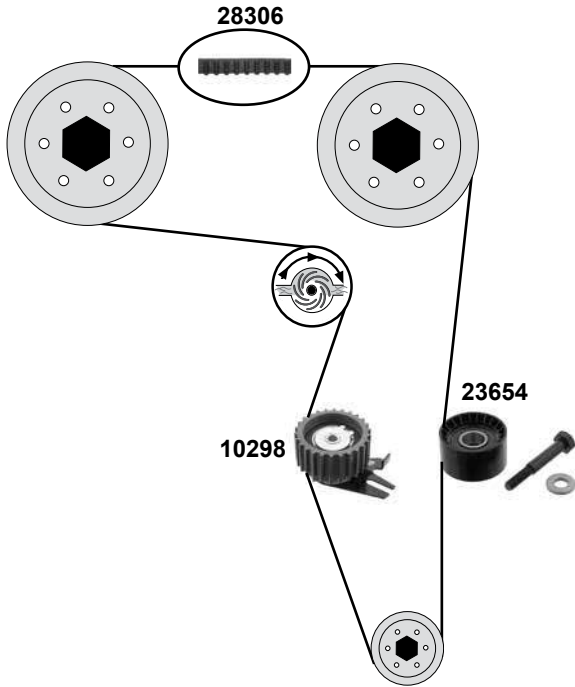

1,6 D (77kW)
2,0 D (100kW / 103kW / 110kW / 125kW)

(1) →13 / (mot.) 2,0 JTDM 103kW,125kW

(2) (mot.) 1,6 77kW (mot.) 2,0 JTDM 103kW,125kW

(3) (ex.) tropische Länder / (ex.) tropical Countries

Ref. - No.

Ref. - No.	Description	Notes	Dimensions
10298	Spannrolle / tension roller	→ 13	ØA 65 B30 Z26
23654	Umlenkrolle / deflection pulley	(2)	ØI 10 B 29
28306	Zahnriemen / timing belt	(1)	Z199 B24
29396	Umlenkrolle / deflection pulley	(2) →13	ØA 70 B26
40898	Riemenspanner / belt tensioner	(2) (3) →13	ØA 65 x 26