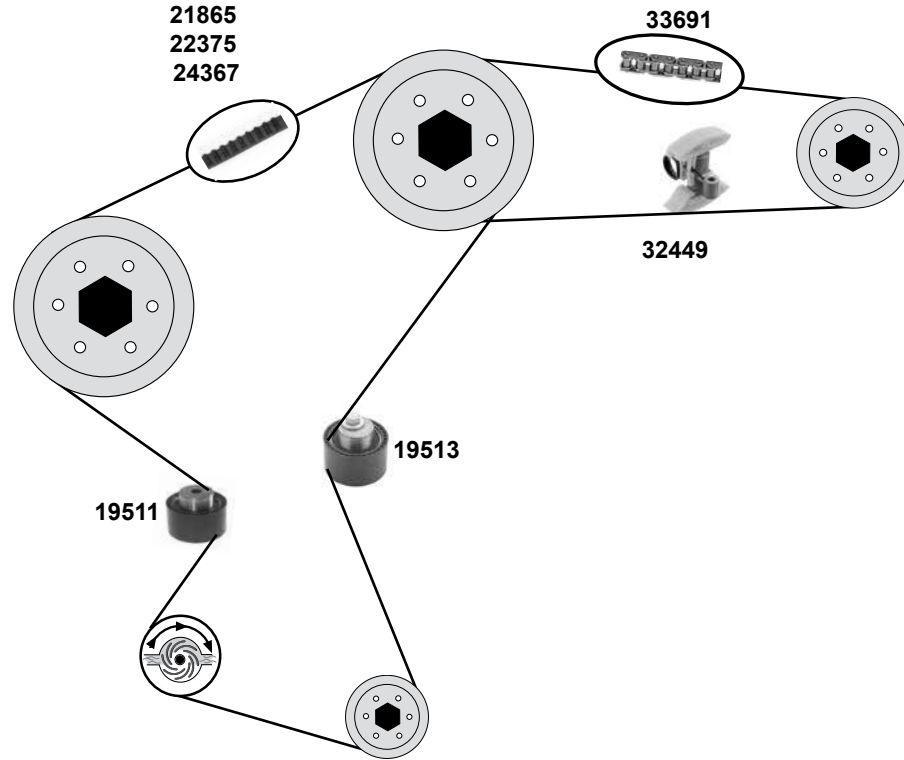

1,4 HDi / 1,6HDi

(DV4TD / DV4TED4 / DV6ATED / DV6TED4)

	(1)	C1	05→	(mot.) DV4TD
		C2	03→10	(mot.) DV6TED4 / DV4TD
		C3	→05	(mot.) DV4TD / DV6ATED4 / DV4TED4
		C3 Pluriel	03→10	(mot.) DV4TD
	(2)	C1	05→	(mot.) DV4TD
		C2	03→ 10	(mot.) DV4TD
		C3	→05	(mot.) DV4TD
		C3 Pluriel	03→10	(mot.) DV4TD
	(3)	C3	→05	(mot.) DV4TED4
	(4)	C2	03→10	(mot.) DV6TED4
		C3 I	→10	(mot.) DV4TED4 / DV6ATED4 / DV6TED4
	(5)	C2	03→	(mot.) DV6TED4
		C3	→09	(mot.) DV6TED4 / DV6ATED4

	Ref. - No.			
19511	0829.88	Spannrolle / tension roller	(1)	ØA 60 B29
19513	0830.48	Umlenkrolle / deflection pulley	(1)	ØA 60 B30
21865	0816.E7	Zahnriemen / timing belt	(2)	Z 144 B25,4
21867	0831.T3	Rep. Satz Zahnriemen / rep. kit timing belt	(2)	
22375	0816.F7	Zahnriemen / timing belt	(3)	Z 135 B25,4
24367	0816.G7	Zahnriemen / timing belt	(5)	Z 137
24369	0831.V4	Rep. Satz Zahnriemen / rep. kit timing belt	(5)	
32449	0816.J1 SK	Kettenspanner / chain tensioner	(4)	
33691	0816.F6	Steuerkette / timing chain	(4) endlos/endless	E 40
33692	0816.J1	Rep. Satz Steuerkette / rep kit timing chain	(4) endlos/endless	E 40