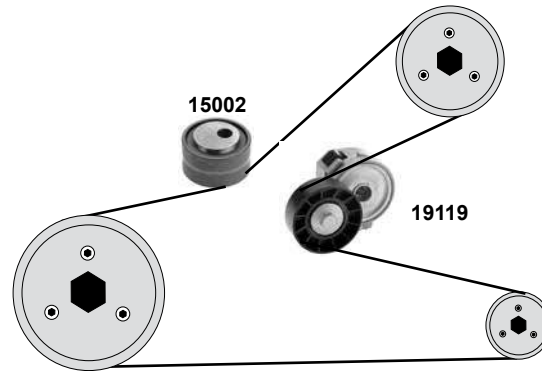

- (1) (mot.) 2,0 D alle / all
  (2) (mot.) 2,0 JTD 16V

Ref. - No.

Ref. - No.	Description	Part No.	Notes
15002	Spannrolle / tension roller	9633315180	(ex.) AC
17063	Spannrolle / tension roller	9400829629	ØA 50 H 26
17064	Umlenkrolle / deflection pulley	9400830319	ØA 60 H 30/40
17765	Zahnriemen / timing belt	9463380680	ØA 60 H 30/40
19119	Riemenspanner / belt tensioner	9653522380	Z 141 B25,4
19623	Rep. Satz Zahnriemen / rep. kit timing belt	9467628980	DW10ATED
21865	Zahnriemen / timing belt	9464034380	(1) DW10ATED
27390	Rep. Satz Zahnriemen / rep. kit timing belt	9467626880	DW10ATED4
33691	Steuerkette simplex / timing chain simplex	9464474289	DW10ATED4
37211	Kettenspanner / chain tensioner	9400849229	(2) endlos / endless
37224	Gleitschiene / sliding rail	9400829949	(2)
37230	Rep. Satz Steuerkette / rep. kit timing chain	9400849239	(2)