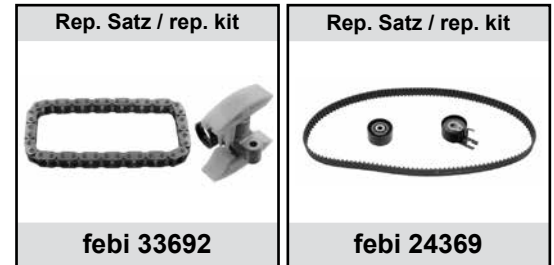

(1) (mot.) DV6TED4

(2) (mot.) DV6C

(3) 3008 (mot.) DV6TED4 / DV6C

(4) 5008 (mot.) DV6TED4/(mot.) DV6C (ex.) Start-
Stopp

(5) (mot.) DV6C + Start - Stopp

Ref. - No.

Ref. - No.	Description	Quantity	Dimensions
19511	Spannrolle / tension roller	(1)	ØA 60 B29
19513	Umlenkrolle / deflection pulley	(1)	ØA 60 B30
22369	Riemenspanner / belt tensioner	(3) (4)	ØA 65 B25,5
24367	Zahnriemen / timing belt	(1)	Z 137 B25
24369	Rep. Satz Zahnriemen / rep. kit timing belt	(1)	Z 137 B25
32449	Kettenspanner / chain tensioner	(1)	
33691	Steuerkette / timing chain	(1) endlos/endless	40 E
33692	Rep. Satz Steuerkette / rep. kit timing chain	(1)	40 E
37275	Umlenkrolle / deflection pulley	(2)	ØA 61 B 30
37285	Zahnriemen / timing belt	(2)	Z 141 B 25,4
39099	Zahnrad / gear	(1) (2)→O 12719	
39101	Spannrolle / tension roller	(2)	ØA 60 B29
39109	Zahnrad / gear	(2)→O 12720	
39203	Rep. Satz Zahnriemen / rep. kit timing belt	(2)	
39204	Rep. Satz Zahnriemen / rep. kit timing belt	(2) O 12720→	
39205	Rep. Satz Zahnriemen / rep. kit timing belt	(2) →O 12719	
39400	Riemenspanner / belt tensioner	(5)	ØA 65 B25
39410	Riemenspanner / belt tensioner	(5)	ØA 65 B25