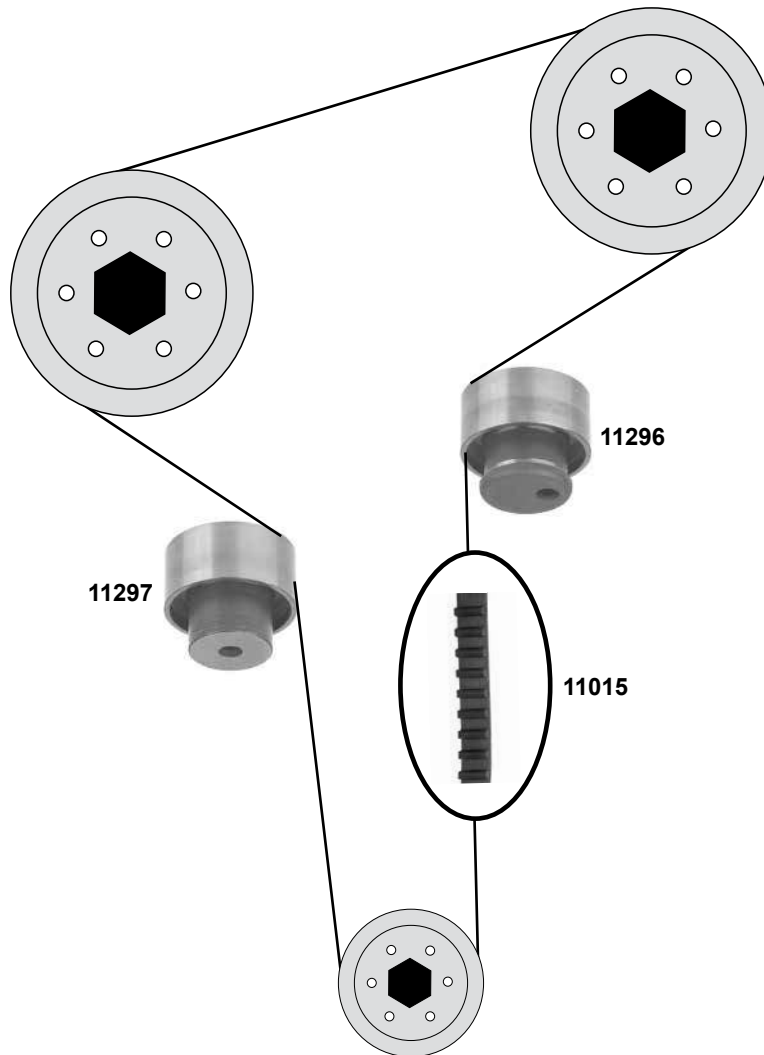

1,7 D

Ref. - No.

11015	7565617	Zahnriemen / timing belt	Z 168 B22
11295	46547564	Spannrolle / tension roller	ØA 80 H 28,5
11296	46740727	Spannrolle / tension roller	ØA 61 H 33
11297	46740726	Umlenkrolle / deflection pulley	ØA 61 H 51