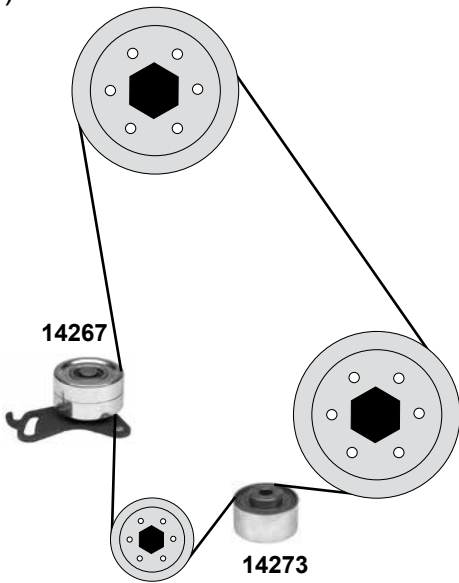

TOYOTA 4Runner (83→89)

Car
Division

2,4 D (1L)

3,0 D (1KZTE)