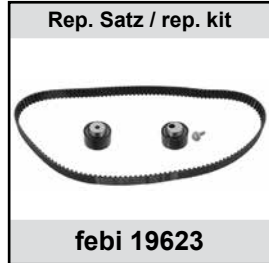

PEUGEOT Boxer II

(02→06)

Car
Division

2,0 / 2,2 HDi (DW10TD / DW12TED)

(1) (mot.) DW12TED 06.04.2004 →

(2) (mot.) DW12TED → 05.04.2004

Ref. - No.

Ref. - No.	Description	Notes	Dimensions
07089	Spannrolle / tension roller	(ex.) AC	ØA 50 B26
15002	Spannrolle / tension roller	(ex.) AC	ØA 50 B26
17063	Spannrolle / tension roller		ØA 60 ØI 13
17064	Umlenkrolle / deflection pulley		ØA 60 ØI 10
17765	Zahnriemen / timing belt	(mot.) DW10TD	Z 141 B25,4
19119	Riemenspanner / belt tensioner	(mot.) DW10TD	ØA 70 B25
19391	Umlenkrolle / deflection pulley		
19482	Spannrolle / tension roller		ØA 60
19623	Rep. Satz Zahnriemen / rep. kit timing belt	(mot.) DW10TD	
27376	Spannrolle / tension roller	(1)	ØA62 ØI13,3 B30
27377	Spannrolle / tension roller	(1)	ØA62 B 30
29270	Zahnriemen / timing belt		Z 143 B25,5
29271	Rep. Satz Zahnriemen / rep. kit timing belt	(1)	
30976	Rep. Satz Zahnriemen / rep. kit timing belt	(2)