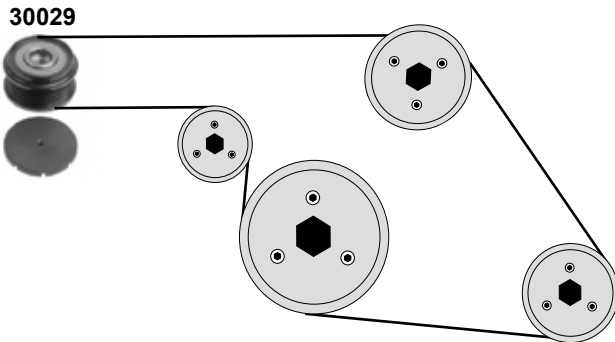

AC

- (1) Grande Punto 55 kW   (2) Grande Punto M72 66 kW 08 / Grande Punto CC1.3 66kW 08 → 09
  (3) für Generator / for alternator: 90A / 105A

Ref. - No.

23778	55221385	Steuerkette / timing chain	→12	120 E
27365	51821653	Spannrolle / tension roller	(2)	
27480	46819146	Spannrolle / tension roller	(1)	ØA 65 H 25,5
28458	55197785	Kettenspanner / chain tensioner	→12	
30029	77362721	Riemenscheibe / belt pulley	(3)	ØA 59 ØI17 B38,1
31622	55221385 S1	Rep. Satz Steuerkette / rep. kit timing chain	→12