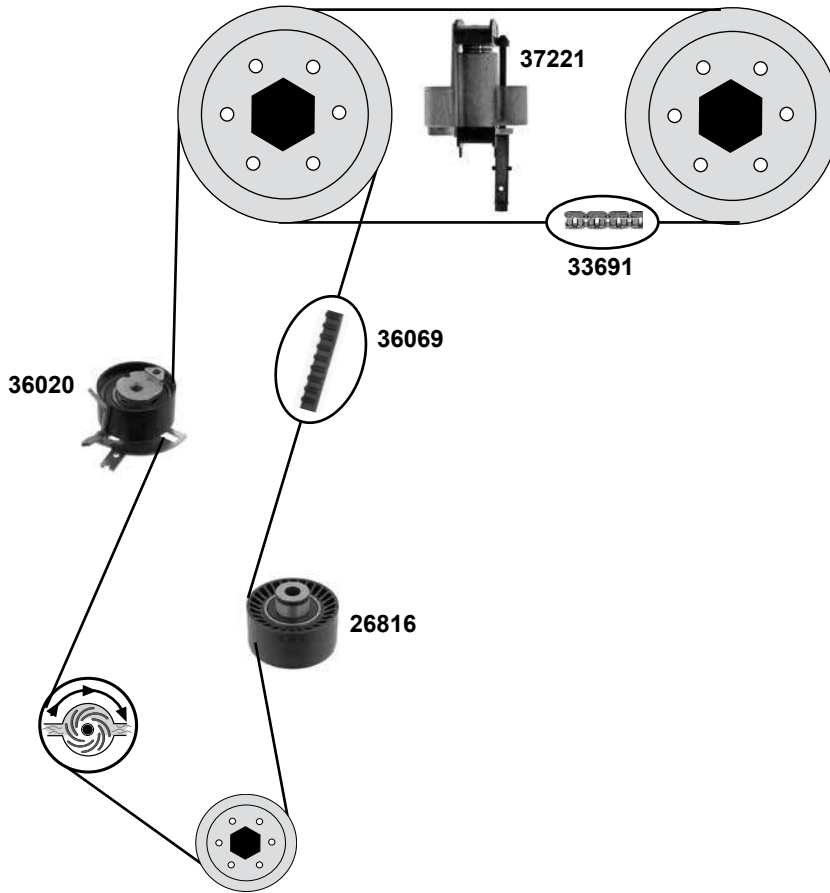

FORD Galaxy 06 (03/06→)

Car
Division

2,2 TDCi

(1) 175PS / 03/08 → 200PS / 11/10 →

Ref. - No.

26816	1 707 035	Umlenkrolle / deflection pulley			ØA 60,2 H30,2
33691	1 231 282	Steuerkette simplex / timing chain simplex		(1) / endlos / endless	G67HP-6 / 40E
36020	1 538 439	Spannrolle / tension roller			ØA 60 H29
36069	1 451 510	Zahnriemen / timing belt		08→	Z 118 B25,4
36230	1 451 510 S1	Rep. Satz Zahnriemen / rep. kit timing belt		08→	
36859	1 477 061	Riemenspanner / belt tensioner		(1)	
37221	1 427 902	Kettenspanner / chain tensioner		(1)	
37620	1427 902 S1	Steuerkettensatz / timing chain kit		(1)