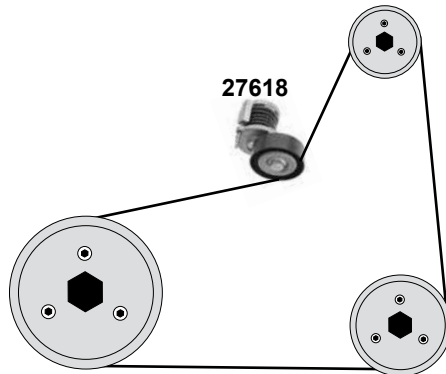

(1) Passat CC 09 → (ex.) mot. CBDC / CAYC / CFFA / CFFB / CFGB / CLLA

(2) Passat 5 / variant / 4motion 09 → (mot.) CAYC

(3) Passat CC / CC 4motion (mot.) CFFA / CFFB / CFGB / CLLA

Ref. - No.

Ref. - No.	Description	Quantity	Dimensions
07022	Umlenkrolle / deflection pulley	(2)	
17712	Umlenkrolle / deflection pulley	(1)	
21708	Umlenkrolle / deflection pulley	(1)	ØA 40 B35
24754	Umlenkrolle / deflection pulley	(1)	
27618	Riemenspanner / belt tensioner	09 →	ØA 70 B24
30215	Spannrolle / tension roller	(1)	ØA68,5Ø18,5B35
34127	Zahnriemen / timing belt	(1)	Z 160
34128	Rep. Satz Zahnriemen / rep. kit timing belt	(1)	Z 160
34783	Umlenkrolle / deflection pulley	(3)