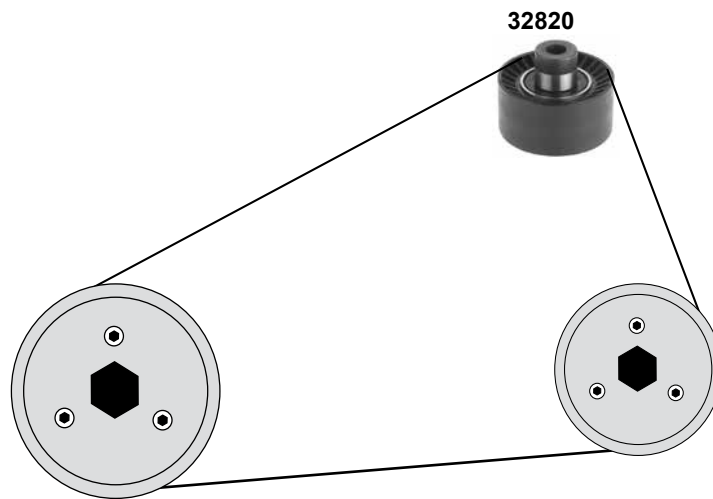

(1) (ex.) AC O 10556→

Ref. - No.

32820

5751.E6

Umlenkrolle / deflection pulley

(1)

ØA 60 B30