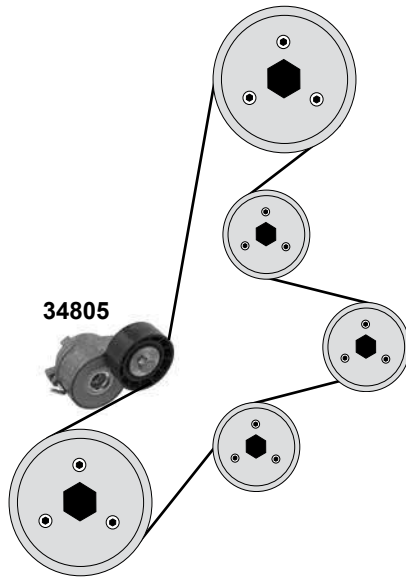

FIAT Scudo Nuovo (270)

(07→)

Car Division

1,6 D
(66kW)

	Ref. - No.			
19511	9400829889	Spannrolle / tension roller		ØA60
19513	9400830489	Umlenkrolle / deflection pulley		ØA60
24367	9467615780	Zahnriemen / timing belt		Z 137 B25
24369	9467615880	Rep. Satz Zahnriemen / rep. kit timing belt		Z 137 B25
34805	9654127380	Riemenspanner / belt tensioner		ØA 60 B25