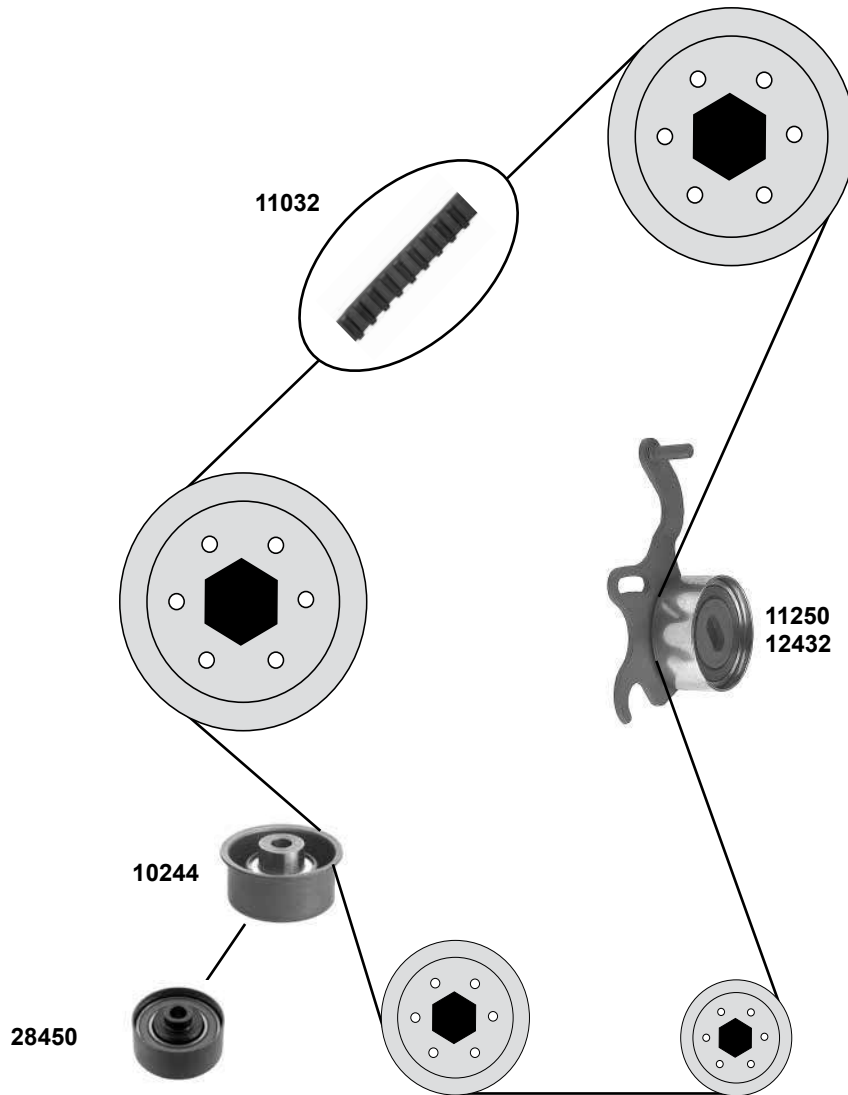

Rep. Satz / rep. kit

febi 26084

- (1) (ch.) → R 2599999, → R 9999999, → R 6999999, R → 8999999
  (2) (ch.) S 2500001→, S 5000001→, S 6000001→, SP 000001→

Ref. - No.

Ref. - No.	Description	Quantity	Part Number
10244	Umlenkrolle / deflection pulley	(mot.)	→00029078
11032	Zahnriemen / timing belt		ØA 65 ØI 12 B31
11250	Spannrolle / tension roller	(1)	Z 136 B25,4
12432	Spannrolle / tension roller	(2)	ØA 65 B28,5
26084	Rep. Satz Zahnriemen / rep. kit timing belt	(2)	ØA 65 B28
28450	Umlenkrolle / deflection pulley	(2)	ØA 65 ØI 12 B31