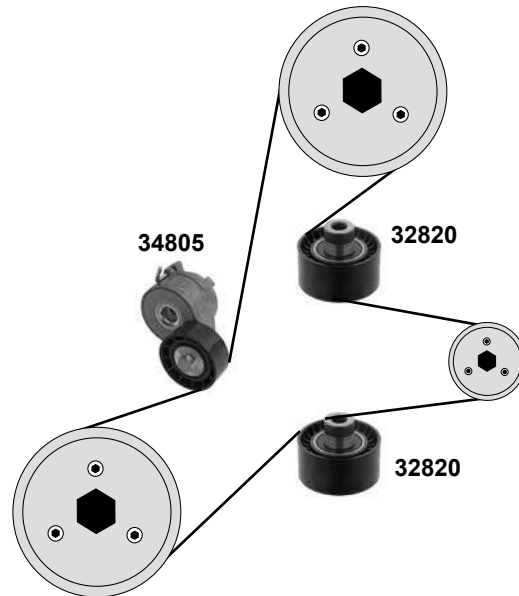

1,6 HDI

(DV6B / DV6ATED4 / DV6ETED M / DV6DTED M)

- (1) (mot.) DV6B O 10571 → / (mot.) DV6ATED / O 11773UZ,1211077,10571FL/FV →
- (2) (mot.) DV6ETEDM , DV6DTEDM (mot.) DV6B O 10571 → / (mot.) DV6ATED O 12110→ / (mot.) DV6ATED O 10571→ oder 11773→
- (3) (mot.) DV6B /DV6ATED4

	Ref. - No.			
22779	5751.89	Riemenspanner / belt tensioner	(3) 02→ / →O 10570	ØA55 B25
32820	5751.E6	Umlenkrolle / deflection pulley	(2) 02→	ØA60 B30
34805	5751.F3	Riemenspanner / belt tensioner	(1)	ØA60 B25