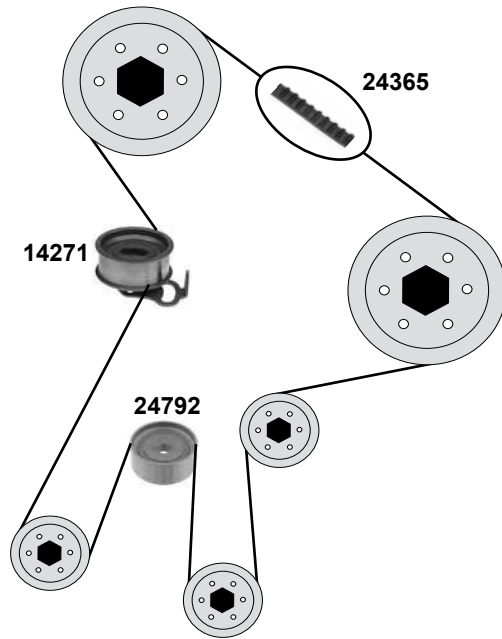

TOYOTA Picnic (96→01)

Car
Division

2,2 D (3CTE)

Picnic / Previa (R3)

RAV 4 (A2)

Tarago (R3)

(00→)

2,0 TD

(1CDFTV)