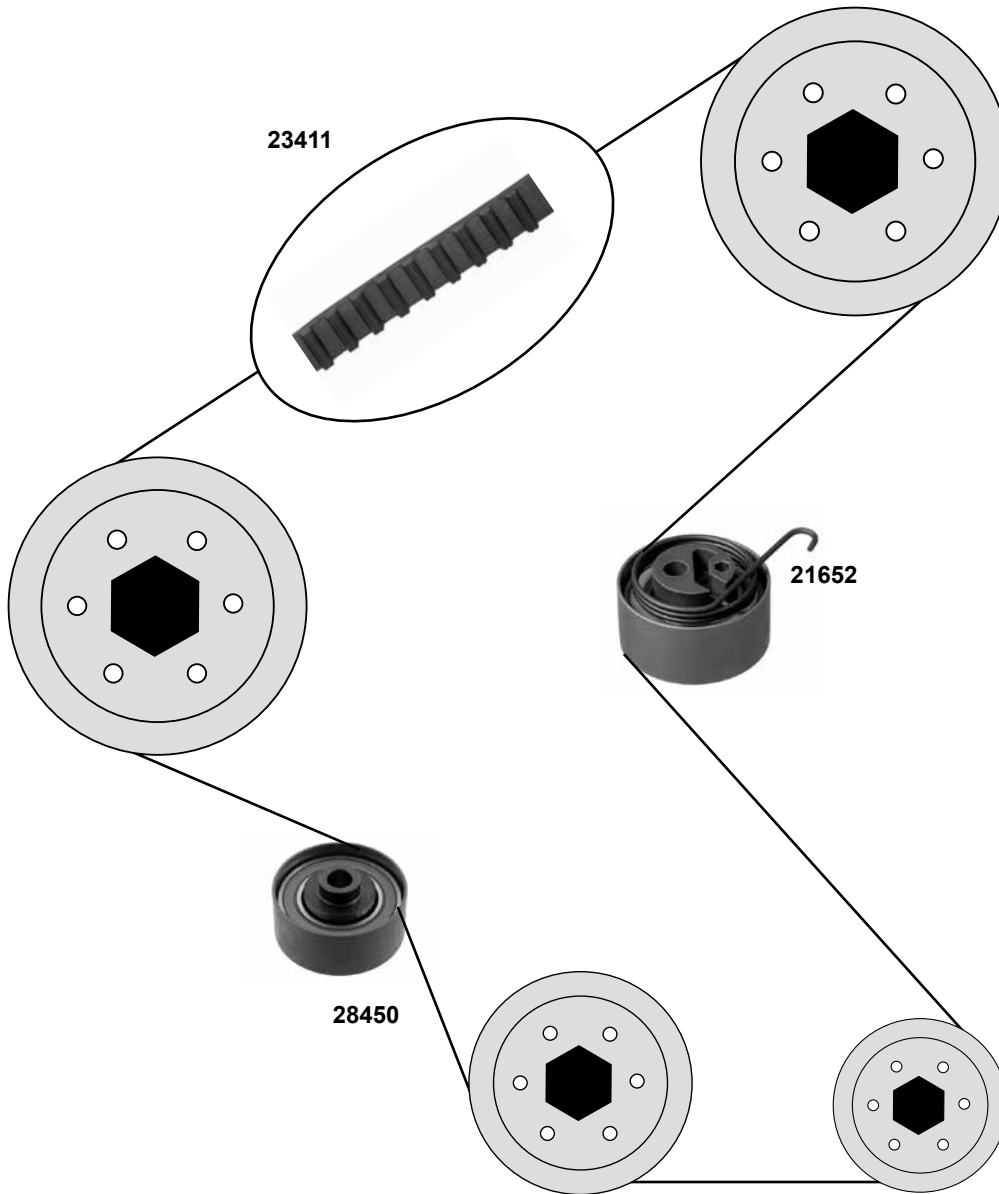

Rep. Satz / rep. kit

febi 28451

Ref. - No.

21652	97249945	Spannrolle / tension roller
23411	93192782	Zahnriemen / timing belt
28450	97376296	Umlenkrolle / deflection pulley
28451	93196791 SK	Rep. Satz Zahnriemen / rep. kit timing belt

ØA 65 B28,5
Z 131 B25
ØA 65 B28,5
Z 131 B25