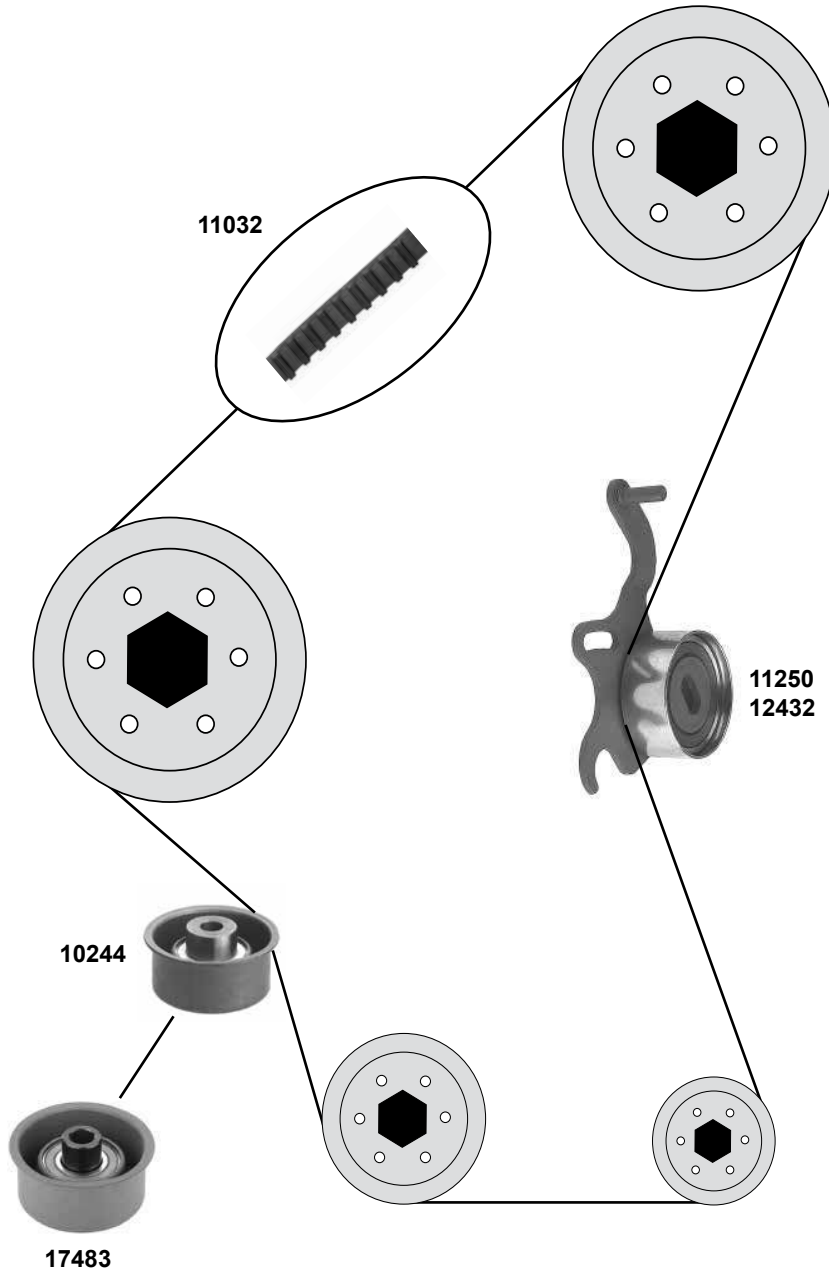

1,7 TD / X 1,7 TD

Rep. Satz / rep. kit

febi 26084

(1) (mot.) X1,7 TD 00029078→

Ref. - No.

10244	94106001	Umlenkrolle / deflection pulley	(mot.)→000290078	ØA 65 ØI 12 B31
11032	94449307	Zahnriemen / timing belt		Z 136 B25,4
11250	97010530	Spannrolle / tension roller		ØA 65 B28,5
12432	97112438	Spannrolle / tension roller	(1)	ØA 65 B34
17483	97129939	Umlenkrolle / deflection pulley	(1)	ØA 65 B31
26084	94449307 S2	Rep. Satz Zahnriemen / rep. kit timing belt	(1)