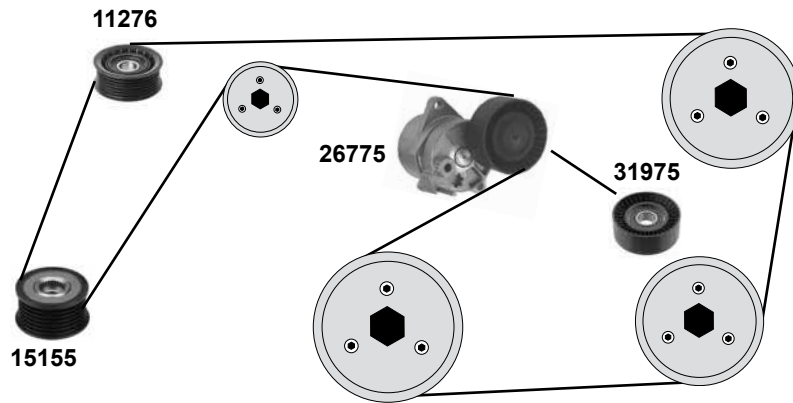

MERCEDES-BENZ C-Klasse (BM 202)

(92→00)

Car
Division

C 200 CDI/TCDI / C 220 CDI/TCDI (OM 611.960)

- (1) Nietverschluß / riveted link / bouchon de rivet / rivetti / cierre de roblón
- (2) (ch.) B 438527 → / X 065665 →

Ref. - No.

Ref. - No.	Description	Notes	Dimensions
11276	Umlenkrolle / deflection pulley	(2)	ØA 64 B23
15155	Generatorfreilauf / alternator overrun pulley		
17773	Kettenspanner / chain tensioner	OLD	
19077	Gleitschiene / sliding rail		
19078	Gleitschiene / sliding rail		
19079	Gleitschiene / sliding rail		
25211	Steuerkette / timing chain	(1)	
26775	Riemenspanner / belt tensioner		
30300	Rep. Satz Steuerkette / rep. kit timing chain		E 110
30496	Kettenspanner / chain tensioner	NEW	
31975	Spannrolle / tension roller		ØA 70 B27