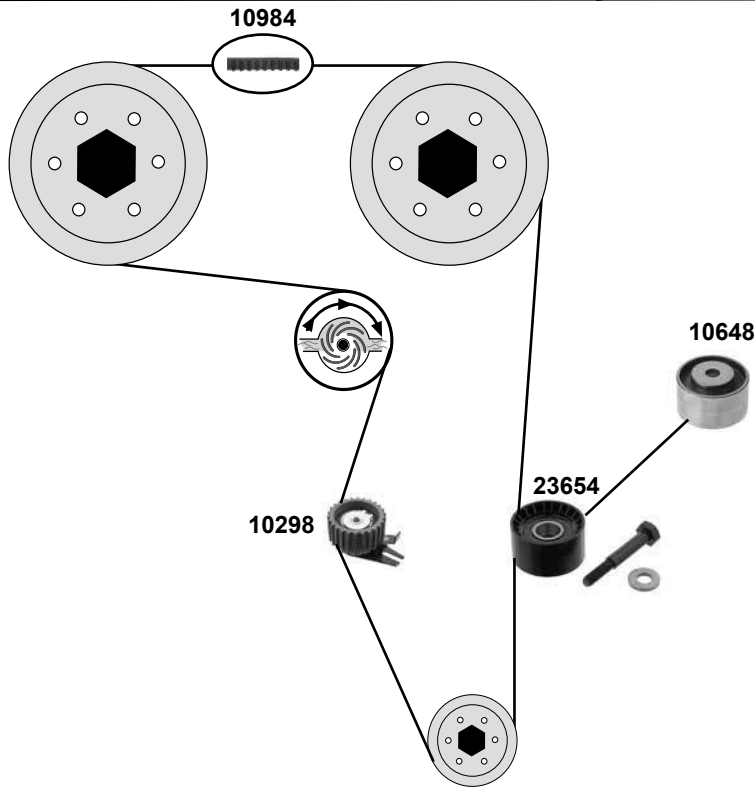

FIAT Strada (178E) (99→05)

Car
Division

1,9 D