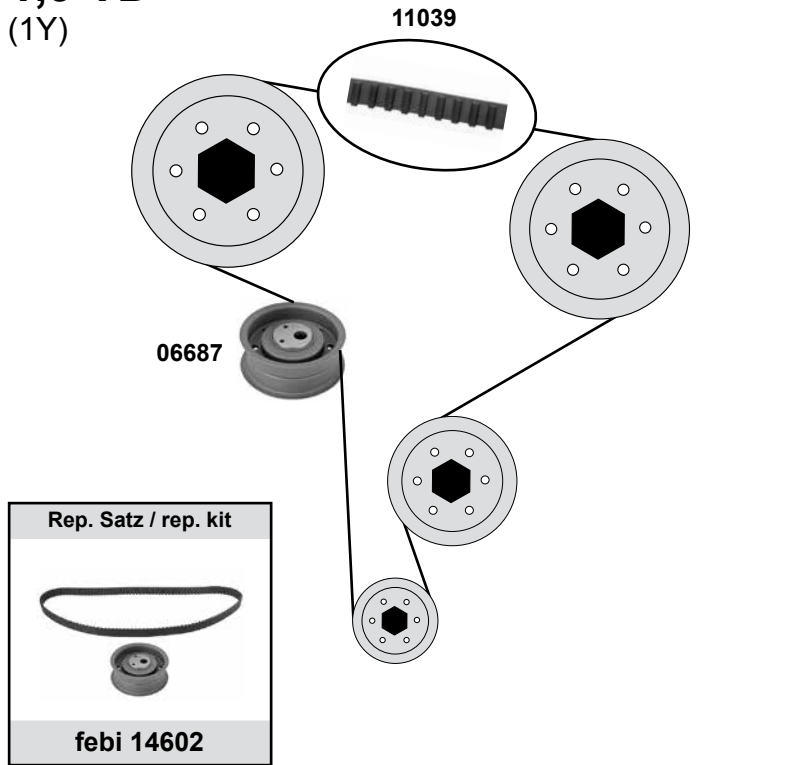

1,9 TD

(1Y)

Ref. - No.

04008	068 260 940	Umlenkrolle / deflection pulley	AC	ØA 46 ØI 15 B13
06687	068 109 243 F	Spannrolle / tension roller		ØA 72 ØI 10 B33
11039	028 109 119 P	Zahnriemen / timing belt		Z 137 B25,4
12663	068 109 119 E	Zahnriemen / timing belt		Z 135 B25
14600	068 109 119 E S1	Rep. Satz Zahnriemen / rep. kit timing belt		Z 135
14602	028 109 119 P S	Rep. Satz Zahnriemen / rep. kit timing belt		Z 137