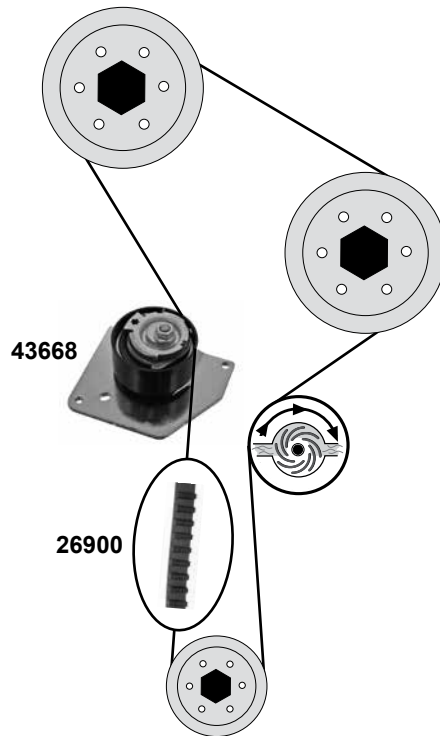

RENAULT Scénic 3

(09→)

Car
Division

1,9 DCI (F9Q-870,872)

2,0 DCI (M9R)