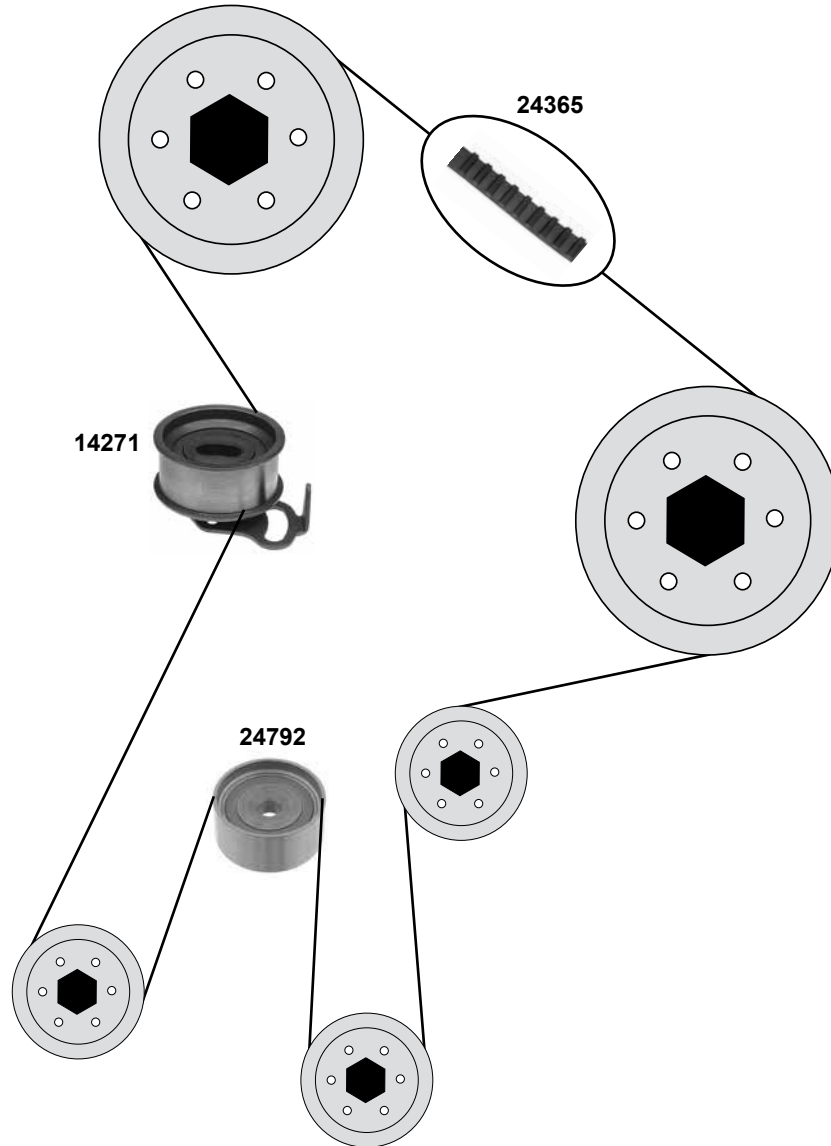

Ref. - No.

14271	13505-64012	Spannrolle / tension roller
24365	13568-69066	Zahnriemen / timing belt
24792	13503-64021	Umlenkrolle / deflection pulley
24833	13568-69066 S1	Rep.Satz Zahnriemen / rep.kit timing belt

Z 177 B25,4
ØA 62 B28,5
Z 177 B25,4