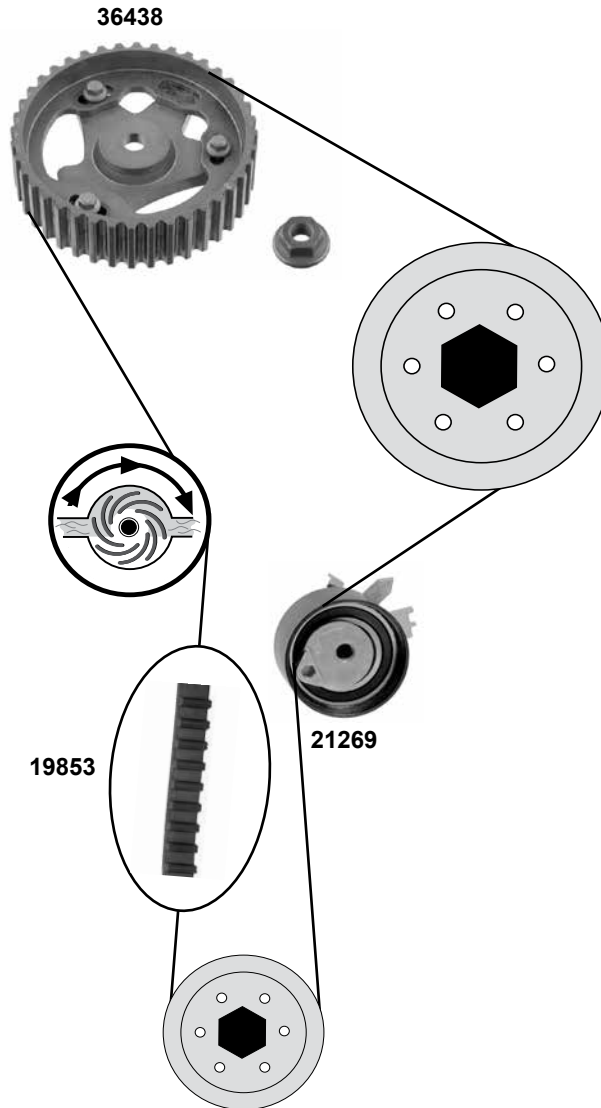

Ref. - No.

19853 28 00 039 519
21269 82 00 102 941
21270 77 01 477 028
30159 82 00 608 550

Zahnriemen / timing belt
Spannrolle / tension roller
Rep. Satz Zahnriemen / rep. kit timing belt
Riemenspanner / belt tensioner

Z 123 B27
ØA 60 32
Z 123 B26,8
ØA 65