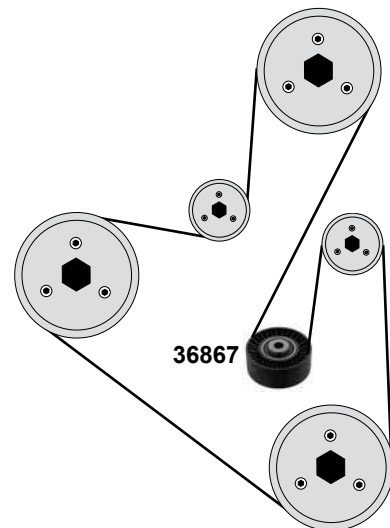

Ref. - No.

Ref. - No.	Description	Notes	Dimensions
05801	Umlenkrolle / deflection pulley	AC	ØA 70 ØI 10/16
07089	Spannrolle / tension roller	(ex.) AC	ØA 50 B26
15002	Spannrolle / tension roller	(ex.) AC	ØA 50 B26
17063	Spannrolle / tension roller		ØA 60 ØI 13 B30
17064	Spannrolle / tension roller		ØA 60 ØI 10
17765	Zahnriemen / timing belt		Z 141 B25,4
19119	Spannrolle / tension roller		ØA 70 B25
19623	Rep. Satz Zahnriemen / rep. kit timing belt		Z141 B25,4
36867	Umlenkrolle / deflection pulley	AC O 10768→	ØA 70 B25