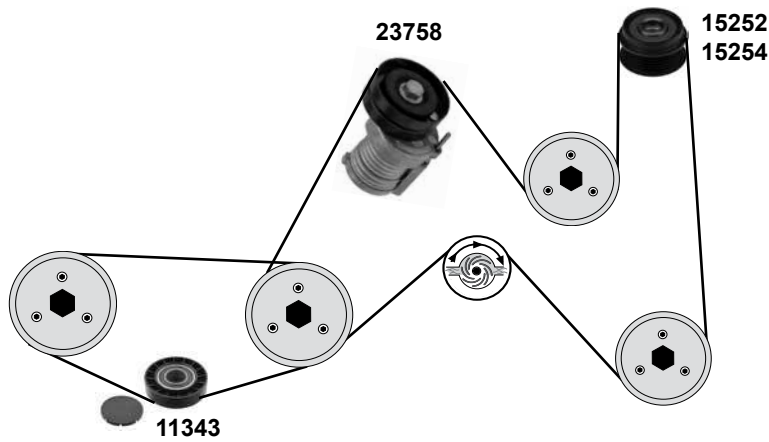

VOLKSWAGEN Passat 4 (3B)

(97→05)

Car
Division

1,9 TDI

(AHU / AHH / AFN / AVG)

- (1) 90 A Valeo Generator / alternator
- (2) 120 A Bosch Generator / alternator
- (3) 70 A Bosch Generator / alternator

Ref. - No.

Ref. - No.	Description	Notes	Dimensions
07078	Umlenkrolle / deflection pulley		ØA 28 ØI 8 B31,5
10294	Spannrolle / tension roller	(ex.) (mot.) AHH	ØA 67 ØI 8 B25
11039	Zahnriemen / timing belt	(ex.) (mot.) AHH	Z 137 B25,4
11343	Umlenkrolle / deflection pulley	AC	
14626	Rep. Satz Zahnriemen / rep. kit timing belt	(ex.) (mot.) AHH	
15252	Riemenscheibe Generator / belt pulley alternator	(1) (2)	
15254	Riemenscheibe Generator / belt pulley alternator	(3)	
19570	Spannrolle / tension roller	(mot.) AHH	ØA 78 B30
19534	Zahnriemen / timing belt	(mot.) AHH	Z 137 B25
23758	Riemenspanner / belt tensioner		
24684	Rep. Satz Zahnriemen / rep. kit timing belt	(mot.) AHH → 00