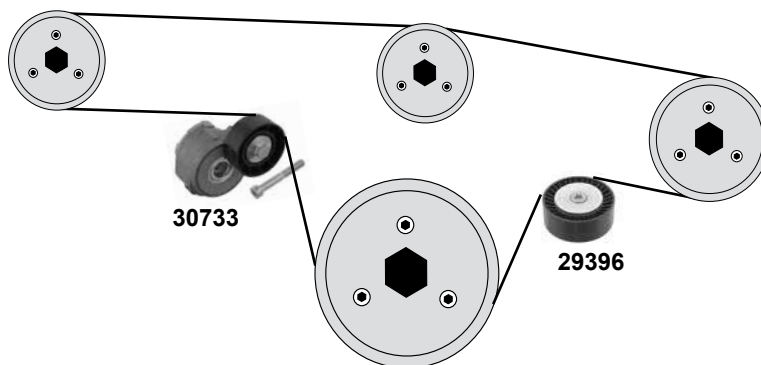

Rep. Satz / rep. kit

febi 23655

AC

1,6 D