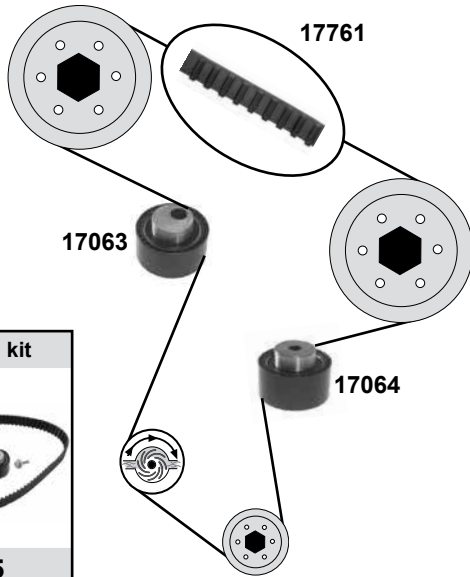

CITROËN

Jumpy I+II

(95→06)

Car
Division

1,9 HDi

(DW8)

(1) (ex.) variable servo

(2) servo (ex.) AC

(3) → O 08374

Ref. - No.

05801	5751.29	Umlenkrolle / deflection pulley
07089	5751.57	Spannrolle / tension roller
09791	5751.30	Spannrolle / tension roller
11348	5751.45	Spannrolle / tension roller
15002	5751.56	Spannrolle / tension roller
17063	0829.59	Spannrolle / tension roller
17064	0830.28	Umlenkrolle / deflection pulley
17761	0816.93	Zahnriemen / timing belt
19072	5751.81	Riemenspanner / belt tensioner
19214	5751.67	Umlenkrolle / deflection pulley
19482	5751.74	Spannrolle / tension roller
19615	0831.58	Rep. Satz Zahnriemen / rep. kit timing belt
21248	5751.73	Umlenkrolle / deflection pulley
37270	5751.94	Riemenspanner / belt tensioner

AC + servo	ØA 70 ØI 10/16
(ex.) AC	ØA 50 B26
AC + servo	ØA 60 B26,5
man.	ØA 85 B26
(3) servo (ex.) AC	ØA 50 B26
	ØA 60 ØI 13 B30
	ØA 60 ØI 10 B30
	Z 140 B25,4
AC + servo	
(1) servo (ex.) AC	ØA 37 ØI 10 B27
(2)	ØA 60
(1) (2)	Z 140 B25,4
AC O 09520 →	ØA 60 B25