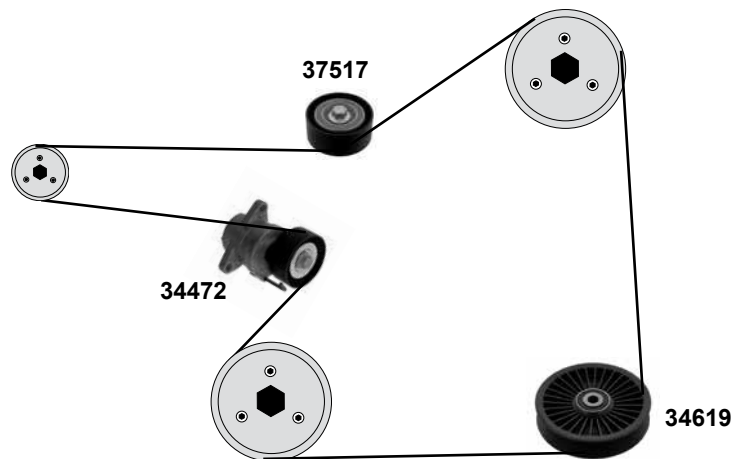

2,0 CDTI

(A 2,0 DTH / Y 2,0 DTJ / Z 2,0 DT)

Ref. - No.

10298	55566028	Spannrolle / tension roller		ØA 64 B40
23654	93178807	Umlenkrolle / deflection pulley		
28306	93178812	Zahnriemen / timing belt		Z 199
34472	55562864	Riemenspanner / belt tensioner		
34619	97250750	Umlenkrolle / deflection pulley		ØA 124
37517	55562865	Umlenkrolle / deflection pulley		ØA 65