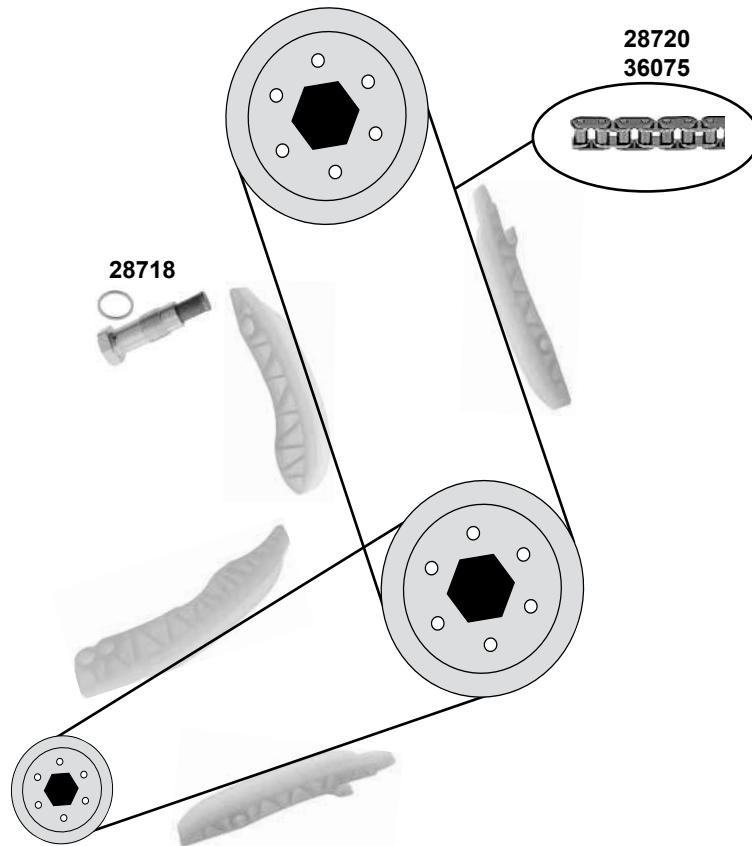

BMW
6 'er (F06 GC)
(13→)

Car
Division

640d/dx
(N57/N)

	Ref. - No.			
28718	11 31 7 797 901	Kettenspanner / chain tensioner		
28720	11 31 8 510 014	Steuerkette / timing chain		86 E
30349	11 31 8 510 014 S1	Rep. Satz Steuerkette / rep. kit timing chain		86 E
36075	11 31 8 506 654	Steuerkette simplex / timing chain simplex		72 E
36076	11 31 8 506 654 S1	Rep. Satz Steuerkette / rep. kit timing chain		72 E
37552	11 28 7 810 807	Riemenspanner / belt tensioner		ØA 65/60 B26