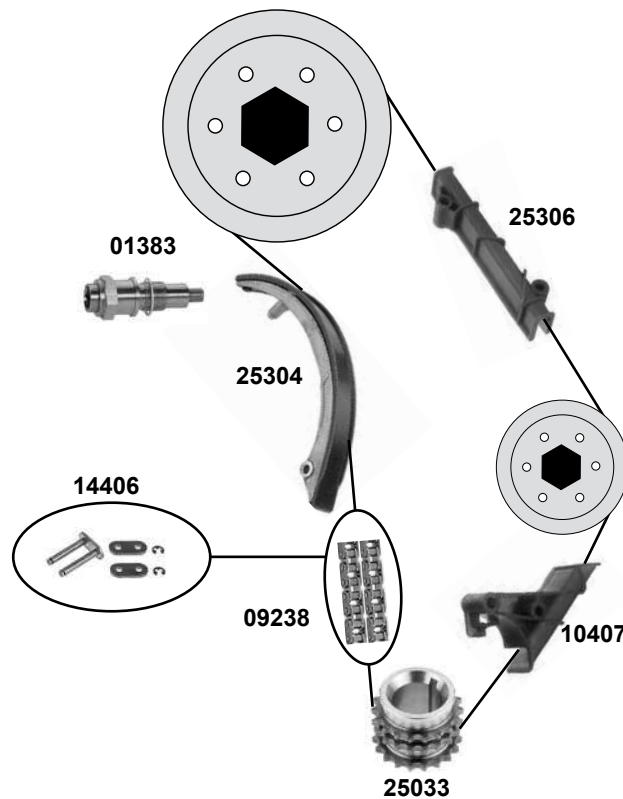

C 250 D / C 250 TD / C 250 Turbo

(OM 605.910,960)

(1) Nietverschluß / riveted link / bouchon de rivet / rivetti / cierre de roblón

Ref. - No.

01310	606 200 00 73	Hebel / lever	
01383	606 050 02 11	Kettenspanner / chain tensioner	
02249	601 200 09 70	Spannrolle / tension roller	
08779	604 200 02 14	Schwingungsdämpfer / vibration damper	
09238	003 997 56 94	Steuerkette / timing chain	(1)
10407	601 052 05 16	Gleitschiene / sliding rail	
14406	000 997 28 98	Kettenglied / chain link	
25033	606 052 00 03	Kurbelwellenzahnrad / crankshaft gear	Z 18
25304	606 050 02 16	Gleitschiene / sliding rail	
25306	606 052 01 16	Gleitschiene / sliding rail	
26070	606 200 00 73 S2	Rep.Satz Hebel / rep kit lever	
30301	606 050 02 11 S1	Rep. Satz Steuerkette / rep kit timing chain