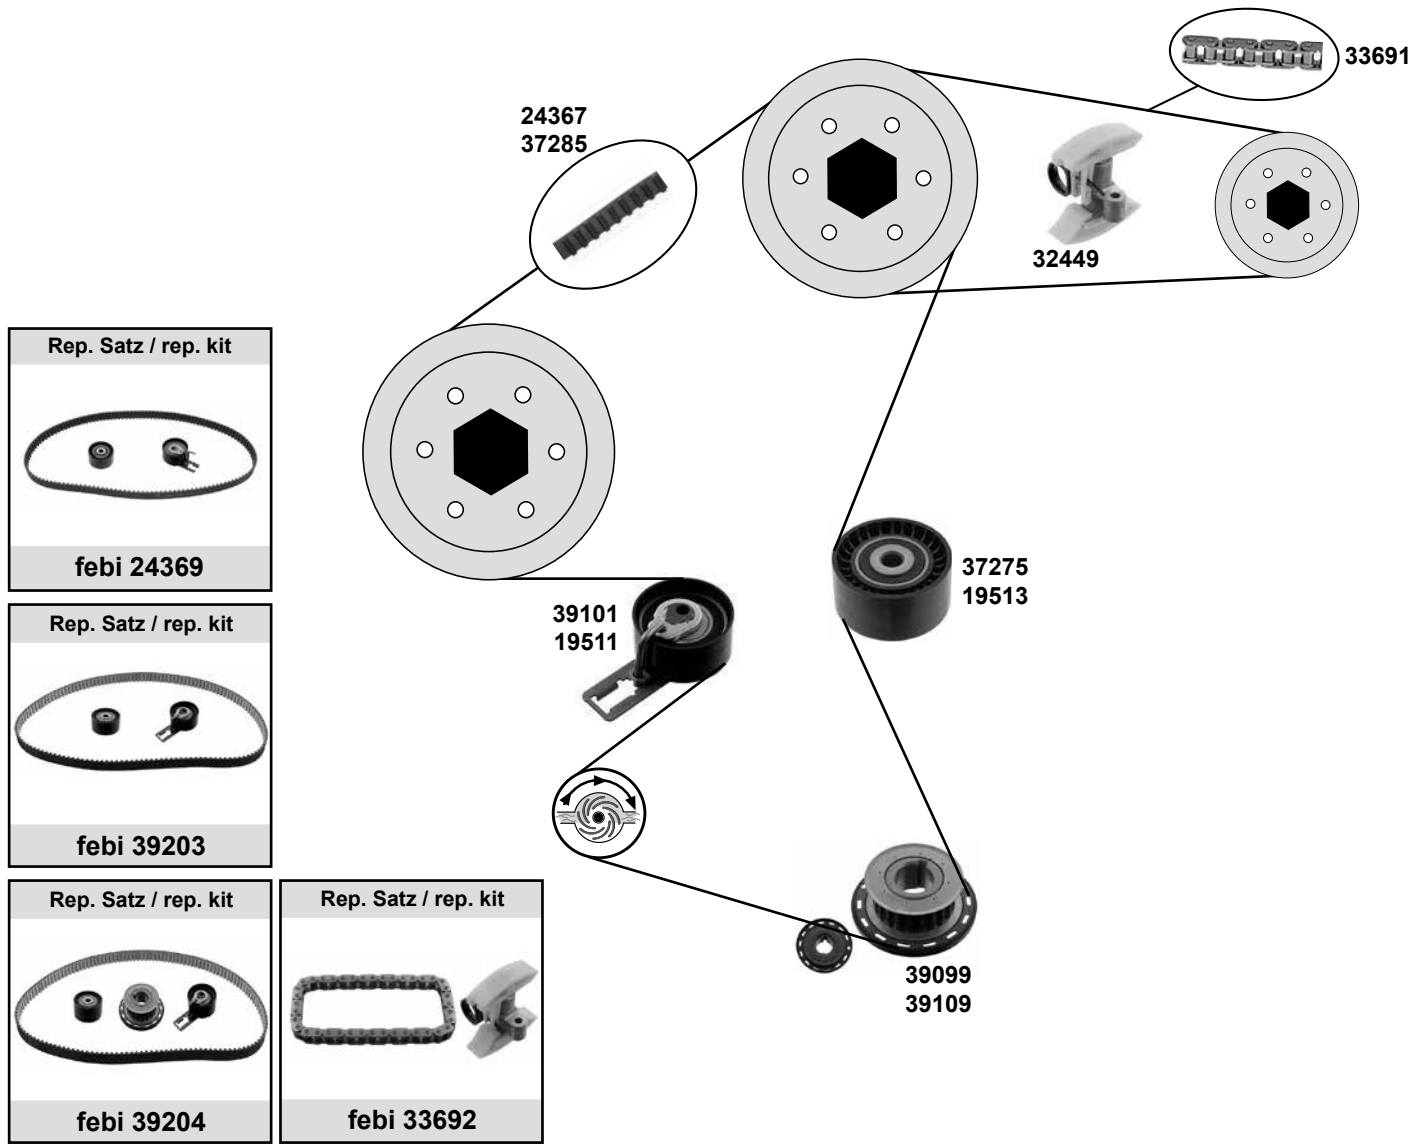

PEUGEOT Partner II

(02→08)

Car
Division

1,6 HDi

(DV6TED4/DV6DTED M/DV6ETED M/DV6DTED/DV6ETED/DV6ATED4/DV6B)

(1) (mot.) DV6DTED M/DV6ETED M

(2) (mot.) DV6DTED/DV6ETED

(3) (mot.) DV6ATED4/DV6B

(4) (mot.) DV6AUTED4 / DV6BUTED4 / DV6TED4BU

Ref. - No.

Ref. - No.	Description	Quantity	Dimensions
19511	Spannrolle / tension roller	(3)	ØA60 B29
19513	Umlenkrolle / deflection pulley	(3)	ØA60 B30
24367	Zahnriemen / timing belt	(4)	
24369	Rep. Satz Zahnriemen / rep. kit timing belt	(3)	
32449	Kettenspanner / chain tensioner	(3)	
33691	Steuerkette / timing chain	(3) endlos / endless	
33692	Rep. Satz Steuerkette / rep. kit timing chain	(3)	
37275	Umlenkrolle / deflection pulley	(2)	ØA 61 B30
37285	Zahnriemen / timing belt	(1)	Z 141 B25,4
39099	Zahnrad / gear	(3)	
39101	Spannrolle / tension roller	(1)	ØA 60 B29
39109	Zahnrad / gear	(1)	
39203	Rep. Satz Zahnriemen / rep. kit timing belt	(1)	
39204	Rep. Satz Zahnriemen / rep. kit timing belt	(1)