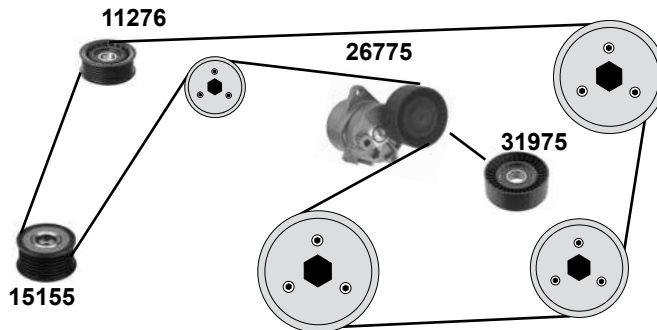

MERCEDES-BENZ C-Klasse (BM 203)

(00→07)

Car
Division

SC/C 200 CDI / SC 220 CDI / 270 CDI / TCDI / C 30 AMG

(OM 611.962 / OM 612.962,990 / OM 646.962,963)

- (1) Nietverschluß / riveted link / bouchon de rivet / rivetti / cierre de roblón
- (2) (mot.) OM 611.962 (ch.) B 438527 → / X 065665 → / (mot.) OM 612.990 / (mot.) OM 612.962 (ch.) F 177685 → / R 028782 → / (mot.) OM 646.962,963 SA 522672 03
- (3) (ex.) mot. OM 612.990 / OM 646.962,963
- (4) mot. 611.962 / OM 612.962 / 646.962,963

Ref. - No.

Ref. - No.	Description	Notes	Dimensions
11276	Umlenkrolle / deflection pulley	(2)	ØA 64 B23
15155	Generatorfreilauf / alternator overrun pulley	(3)	
17773	Kettenspanner / chain tensioner	(3) OLD	
19077	Gleitschiene / sliding rail		
19078	Gleitschiene / sliding rail		
19079	Gleitschiene / sliding rail		
25211	Steuerkette / timing chain	(1) (4)	E 110
26775	Riemenspanner / belt tensioner	(3)	
30300	Rep. Satz Steuerkette / rep. kit timing chain		E 110
30496	Kettenspanner / chain tensioner	NEW	
31975	Spannrolle / tension roller	(3)	ØA 70 B27