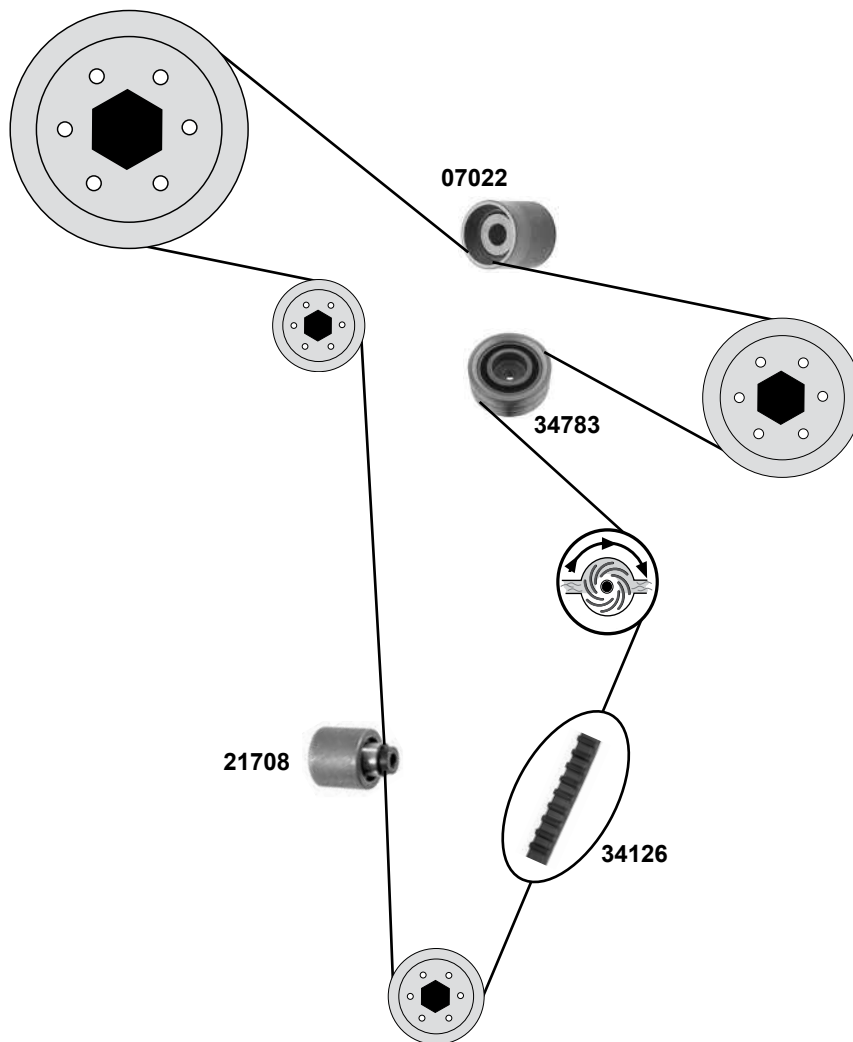

(1) (mot.) CFGB / CFHB / CFHC 08/2008 →

Ref. - No.

Umlenkrolle / deflection pulley
Umlenkrolle / deflection pulley
Zahnriemen / timing belt
Umlenkrolle / deflection pulley

09 →
→ 11/10
09 →
(1)

Z 160