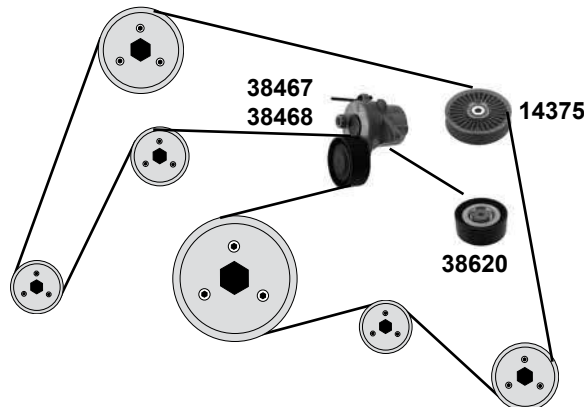

- (1) Nietverschluß / riveted link / bouchon de rivet / rivetti / cierre de roblón
- (2) Gültig für Eco Start-Stop Funktion / valid for „Eco Start-Stop function“ / 7-Gang / 7-gear
- (3) Ungültig für Eco Start-Stop Funktion / not valid for „Eco Start-Stop function“ / 7-Gang / 7-gear

	Ref. - No.			
14375	611 234 01 93	Umlenkrolle / deflection pulley		
26750	642 050 03 11	Kettenspanner / chain tensioner		
25408	651 050 07 00	Kettenspanner / chain tensioner		
25444	000 993 62 76	Steuerkette / timing chain	(1)	96 N
30257	651 052 00 16	Gleitschiene / sliding rail	→2012	
30258	651 052 00 16	Gleitschiene / sliding rail	→2012	
30323	651 050 01 00 S1	Rep. Satz Steuerkette / rep. kit timing chain		
33826	668 052 01 01	Nockenwellenrad / camshaft timing gear	→2012	
33899	000 993 68 76 S1	Steuerkette / timing chain	→2012	108 E
33901	000 993 62 76 S1	Steuerkette / timing chain		96 E
36593	651 052 00 01 S1	Rep. Satz Steuerkette / rep. kit timing chain	→2012	
38467	651 200 13 70	Riemenspanner / belt tensioner	(2)	ØA 65 B 26
38468	651 200 17 70	Riemenspanner / belt tensioner	(3)	ØA 65 B 26
38620	651 200 03 70	Spannrolle / tension roller		ØA 65 B 26