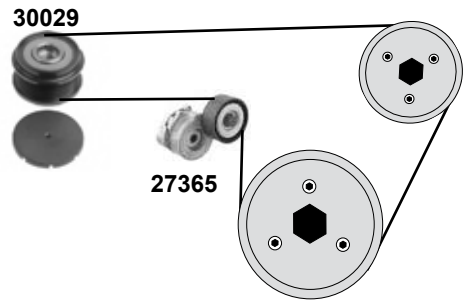

(1) für Generator / for alternator: 90A / 105A (only Turkey)

Ref. - No.

Ref. - No.	Description	Power	Dimensions
10298	Spannrolle / tension roller		ØA 64 B40 Z26
10984	Zahnriemen / timing belt		Z190 B24
23654	Umlenkrolle / deflection pulley	77 kW	ØA 53 B29
23778	Steuerkette / timing chain		120 E
27365	Riemenspanner / belt tensioner		
28458	Kettenspanner / chain tensioner	1,3 JTD	
30029	Riemenscheibe / belt pulley	(1)	ØA 59 ØI17 B38,1
31622	Rep. Satz Steuerkette / rep. kit timing chain	70 kW	120 E