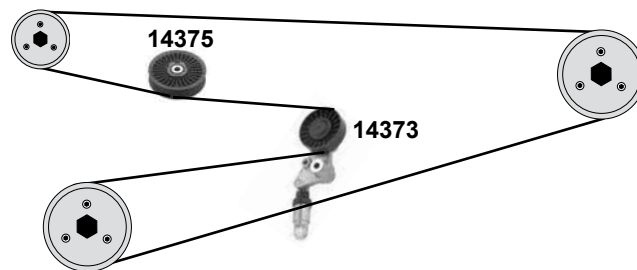

OPEL

Omega B

(94→03)

Car
Division

2,0 TD / 2,2 TD

(X 2,0 DTH / Y 2,2 DTH)

	Ref. - No.			
12979	5636 386	Kettenspanner / chain tensioner		
12980	5636 387	Kettenspanner / chain tensioner		
14373	1340 530	Riemenspanner / belt tensioner		
14375	6340 551	Umlenkrolle / deflection pulley		ØA 90 B 24,4 ØA 109 B 26,4
17615	5636 352	Steuerkette zweifach / roller chain duplex		78 E
17616	5636 353	Steuerkette einfach / roller chain simplex		80 E
25383	0615 010	Steuerkette einfach / timing chain simplex		78 E
30444	6606 025 SK	Rep. Satz Steuerkette / rep. kit timing chain		78 E
30449	5636 353 S1	Rep. Satz Steuerkette / rep. kit timing chain		
40040	0615 006	Kettenspanner / chain tensioner