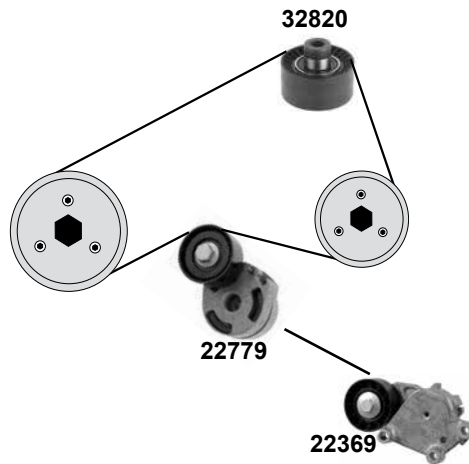

(1) O 11620 → mit FAP / O 11921 → ohne FAP

Ref. - No.

Ref. - No.	Description	Notes	Dimensions
19511	Spannrolle / tension roller		ØA 60 B29
19513	Umlenkrolle / deflection pulley		ØA 60 B30
22369	Riemenspanner / belt tensioner	servo → O 11920	ØA 65 B25,5
22779	Riemenspanner / belt tensioner		ØA 55 B25
24367	Zahnriemen / timing belt		Z 137 B 25
24369	Rep. Satz Zahnriemen / rep. kit timing belt		
32449	Kettenspanner / chain tensioner		
33691	Steuerkette / timing chain	endlos /endless	40 E
33692	Rep. Satz Steuerkette / rep. kit timing chain		40 E
32820	Umlenkrolle / deflection pulley	(1)	ØA 60 B30
39099	Zahnrad / gear