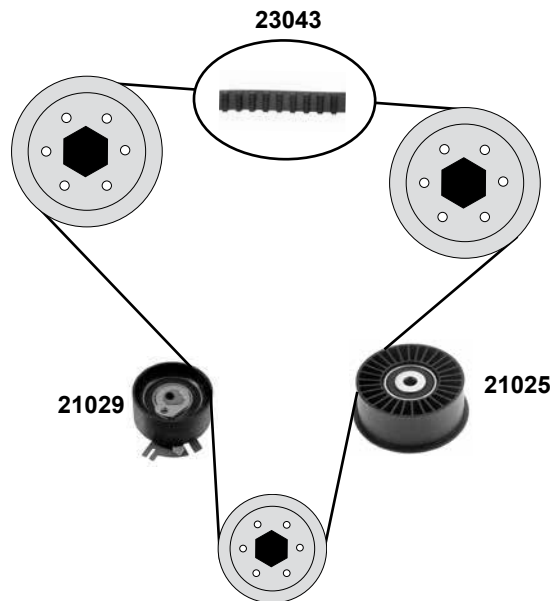

Ref. - No.

21025	13077-00QAA	Umlenkrolle / deflection pulley		ØA 75,2 B32
21029	13070-00QAE	Spannrolle / tension roller		ØA70 B32
21910	16806-00QAC	Zahnriemen / timing belt		Z 132 B26
22055	13070-00QAC	Spannrolle / tension roller		ØA60 B30,8
22056	16806-00QAF	Rep. Satz Zahnriemen / rep. kit timing belt		Z 132 B26
22329	11750-00QAD	Riemenspanner / belt tensioner	AC →09	ØA65 B30
23043	16806-00QAH	Zahnriemen / timing belt		Z 89 B25
23045	16806-00QAG	Rep. Satz Zahnriemen / rep. kit timing belt		
32581	11750-00Q0A	Riemenspanner / belt tensioner	(ex.) AC →09	ØA65