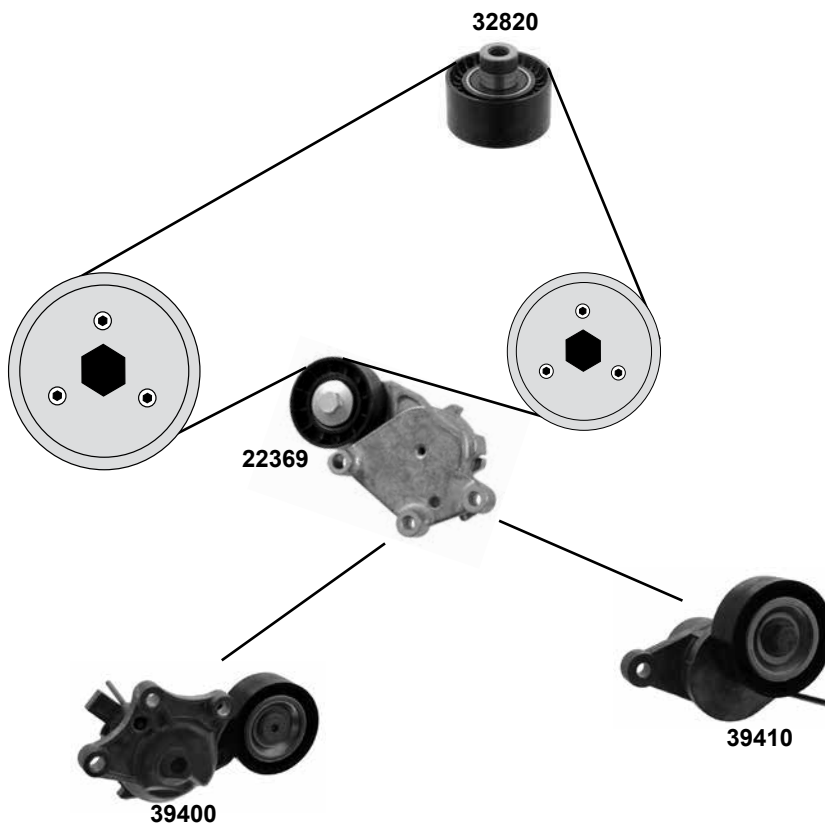

(1) (ex.) DV6DTED / DV6B / DV6ATED

(2) (mot.) DV6DTED + Start - Stopp

(3) (mot.) DV6B / DV6ATED

Ref. - No.

Febi bilstein	Ref. - No.			
22369	5751.86	Riemenspanner / belt tensioner	(1)	ØA 65 B25,5
32820	5751.E6	Umlenkrolle / deflection pulley	(3)	ØA60 B30
39400	5751.K4	Riemenspanner / belt tensioner	(2)	ØA 65 B25
39410	98 018 752 80	Riemenspanner / belt tensioner	(2)	ØA 65 B25