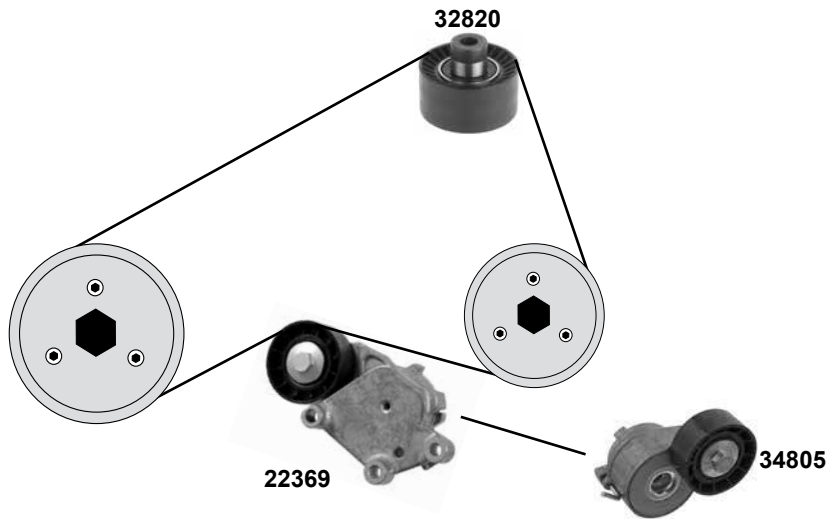

Car
Division

1,4 HDi (DV4C / DV4TD)

(1) (mot.) DV4C

(2) (mot.) DV4C → O 12719

Ref. - No.

Ref. - No.	Description	Notes	Dimensions
19511	Spannrolle / tension roller	(mot.) DV4TD	ØA 60 B29
19513	Umlenkrolle / deflection pulley	(mot.) DV4TD	ØA 60 B30
21865	Zahnriemen / timing belt	(mot.) DV4TD	Z 144 B25,4
21867	Rep. Satz Zahnriemen / rep. kit timing belt	(mot.) DV4TD	
37275	Umlenkrolle / deflection pulley	(1)	ØA 61 B30
39099	Zahnrad / gear	(2) (mot.) DV4TD	
39100	Zahnriemen / timing belt	(1)	Z 139 B25,4
39101	Spannrolle / tension roller	(1)	ØA 60 B29
39109	Zahnrad / gear	(1) O 12720 →	
39200	Rep. Satz Zahnriemen / rep. kit timing belt	(1)	
39201	Rep. Satz Zahnriemen / rep. kit timing belt	(1) O 12630 →	
39202	Rep. Satz Zahnriemen / rep. kit timing belt	(1) O → 12629	