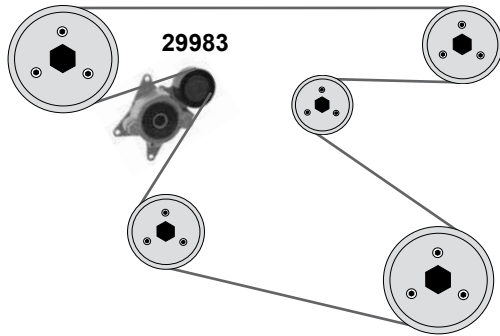

2,0 TD / 2,2 TD
(1ADFTV) / (2ADFHV)