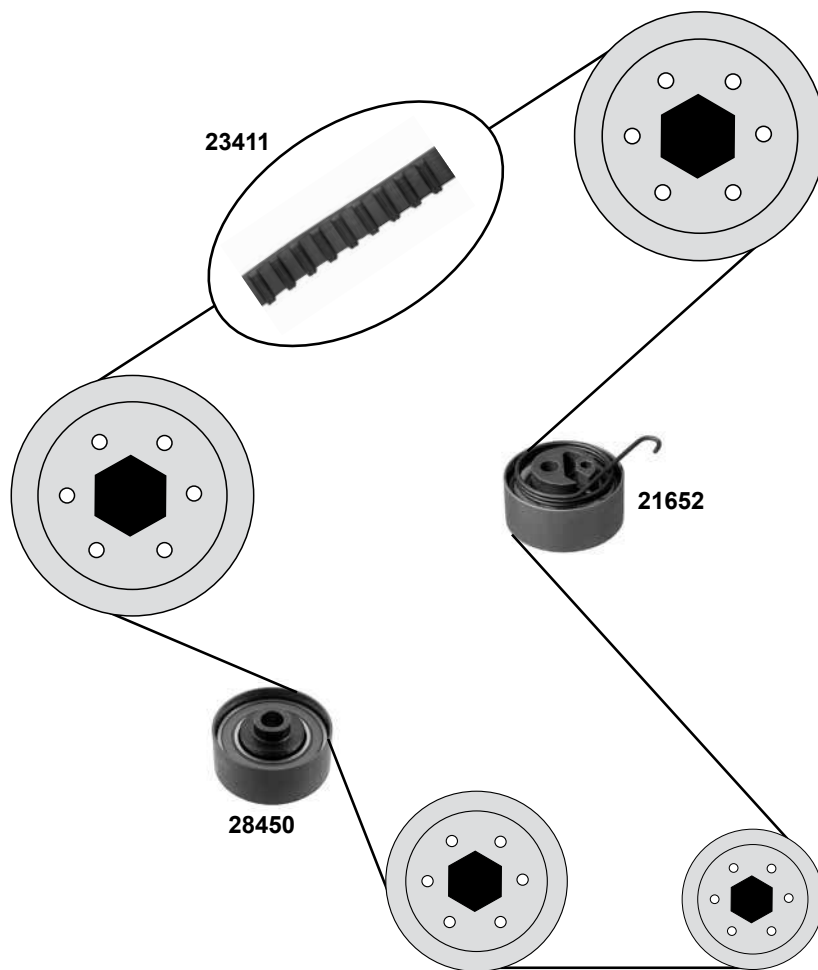

VAUXHALL Astra MK VI / J

(09→)

Car
Division

1,7 CDTI

(A 1,7 DTE/DTF/DTL/DTJ/DTC/DTR/DTS)

Ref. - No.

21652	97249945	Spannrolle / tension roller	ØA 65 B28,5
23411	97212727	Zahnriemen / timing belt	Z 131 B25
28450	97376296	Umlenkrolle / deflection pulley	ØA 65 B28,5
28451	93196791 SK	Rep. Satz Zahnriemen / rep. kit timing belt	Z 131 B25