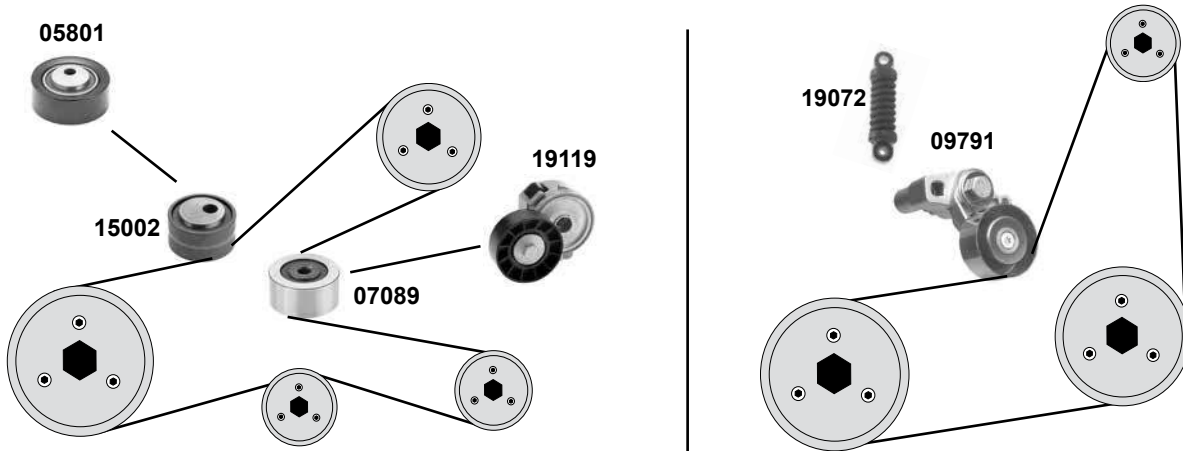

2,0 HDi (DW10ATED / DW10BTED)

Ref. - No.	Ref. - No.			
05801	5751.29	Spannrolle / tension roller	AC	ØA 70 ØI 10/16
07089	5751.96	Spannrolle / tension roller	(ex.) AC	ØA 50 B26
09791	5751.30	Spannrolle / tension roller	servo AC	ØA 60 B26,5
15002	5751.56	Spannrolle / tension roller	(ex.) AC	ØA 50 B26
17063	0829.59	Spannrolle / tension roller	(ex.) DW10ATED4	ØA 60 ØI 13
17064	0830.28	Umlenkrolle / deflection pulley	(ex.) DW10ATED4	ØA 60 ØI 10
17765	0816.A9	Zahnriemen / timing belt	(ex.) DW10ATED4	Z 141 B25,4
19072	5751.81	Schwingungsdämpfer / vibration damper	servo AC	
19119	5751.55	Riemenspanner / belt tensioner		ØA 70 B25
19623	0831.82	Rep. Satz Zahnriemen / rep. kit timing belt	(ex.) DW10ATED4	
21865	0816.E7	Zahnriemen / timing belt	(mot.) DW10ATED4	Z 144 B25,4
27376	0829.C3	Spannrolle / tension roller	O 10011 →	ØA 62 B30
27377	0829.C4	Umlenkrolle / deflection pulley	O 10011 →	ØA 62 B30
27390	0831.73	Rep. Satz Zahnriemen / rep. kit timing belt	→ O 10010	Z 141 B25,4
27394	0831.K4	Rep. Satz Zahnriemen / rep. kit timing belt	O 10011 →	Z 141 B25,4
33691	0816.F6	Steuerkette / timing chain	endlos / endless	
37211	0849.22	Kettenspanner / chain tensioner	(mot.) DW10ATED4	
37230	0849.23	Rep. Satz Steuerkette / rep. kit timing chain	(mot.) DW10ATED4