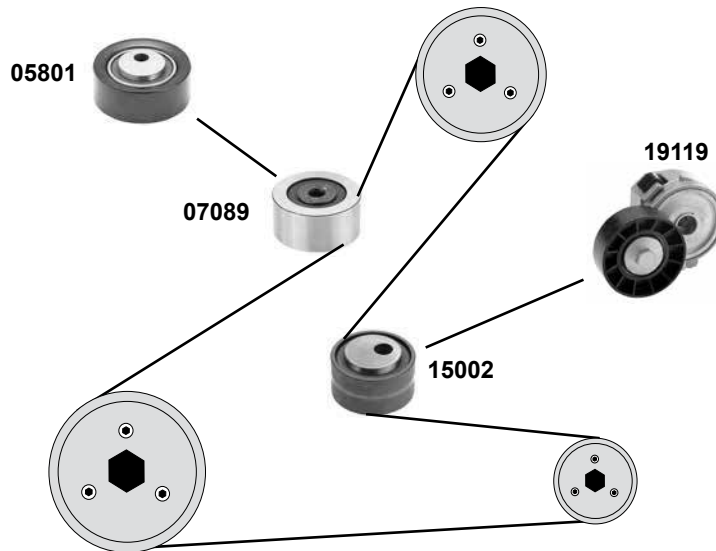

PEUGEOT 306

(93→01)

Car
Division

2,0 HDi (DW10TD)

febi bilstein	Ref. - No.			
05801	5751.29	Spannrolle / tension roller	servo AC	ØA 70 ØI 10/16
07089	5751.96	Spannrolle / tension roller	(ex.) AC	ØA 50 B26
15002	5751.56	Spannrolle / tension roller	(ex.) AC	ØA 50 B26
17063	0829.59	Spannrolle / tension roller		ØA 60 ØI 13
17064	0830.63	Umlenkrolle / deflection pulley		ØA 60 ØI 10 B42,2
17765	0816.A9	Zahnriemen / timing belt		Z 141 B25,4
19119	5751.55	Riemenspanner / belt tensioner		ØA 70 B25
19623	0831.R8	Rep. Satz Zahnriemen / rep. kit timing belt