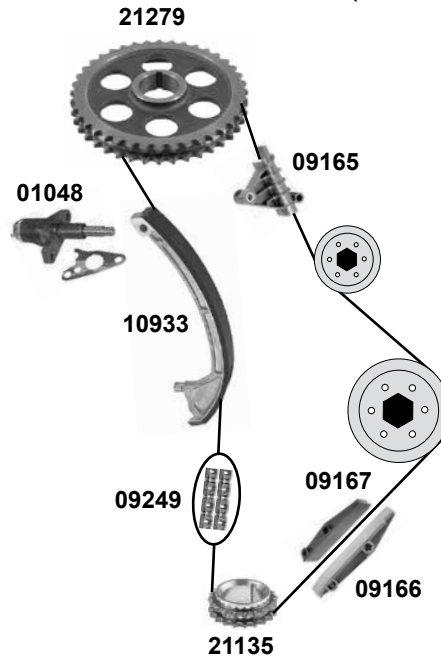

MERCEDES-BENZ

407D → 410D (BM 611)

(73→95)

407 D → 410 D

(OM 616.913 / OM 616.939 / OM 617.913)