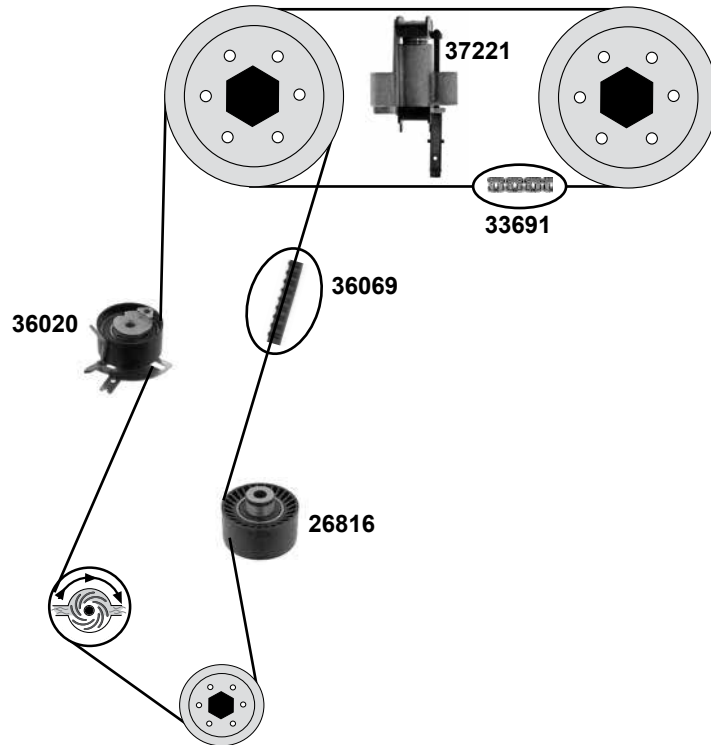

Ref. - No.

Ref. - No.	Description	Notes	Dimensions
24197	Zahnriemen / timing belt	(2) (3) nur/only 115PS/130PS	Z 116 B25
26027	Spannrolle / tension roller		ØA 60 B29
26816	Umlenkrolle / deflection pulley		ØA 60,2 H30,2
26818	Rep. Satz Zahnriemen / rep. kit timing belt	(2) (3)	Z 116 B25
33691	Steuerkette simplex / timing chain simplex		G67HP-6 / 40E
33977	Umlenkrolle / deflection pulley		ØA 70
37211	Kettenspanner / chain tensioner	03/10 →	
37224	Gleitschiene / sliding rail	03/10 →	
37230	Steuerkettensatz / timing chain kit	03/10 →	
37290	Zahnriemen / timing belt	(3) (4)	Z 116 B 25,4
37353	Spannrolle / timing belt	nur/only 163PS	ØA 60 H29
37460	Rep. Satz Zahnriemen / rep. kit timing belt	(3) (4)	Z 116 B25,4
39390	Riemenspanner / belt tensioner	(1)	