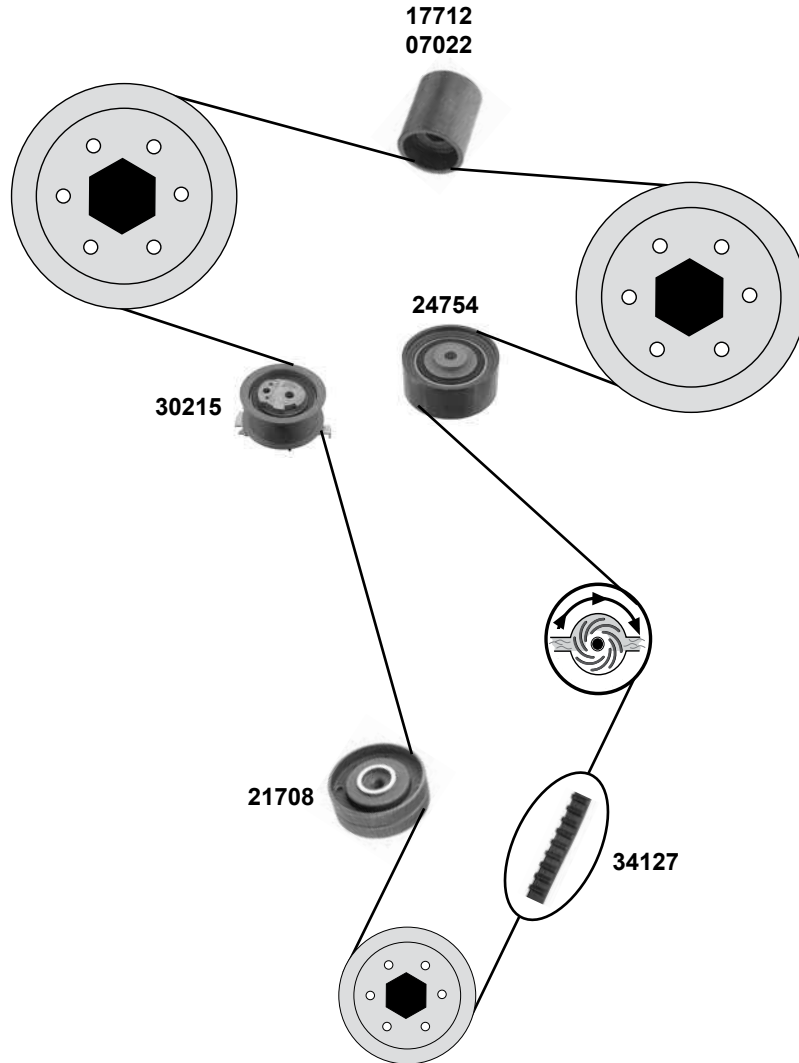

(1) (mot.) CGLC/CNHA/CGLD/CJCA/CJCD

Ref. - No.

Ref. - No.	Description	Quantity	Dimensions
07022	Umlenkrolle / deflection pulley	(1)	ØA 28 ØI 8 B29
17712	Umlenkrolle / deflection pulley	(mot.) CAHA/CAHB	ØA 28 ØI 8 B34
21708	Umlenkrolle / deflection pulley	(mot.) CAHA/CAHB	ØA 40 ØI 37 B35
24754	Umlenkrolle / deflection pulley	(mot.) CAHA/CAHB	ØA 80 ØI 10 B34
30215	Spannrolle / tension roller	(mot.) CAHA/CAHB	ØA 68,5 B35
34127	Zahnriemen / timing belt	(mot.) CAHA/CAHB	Z 160 B 30
34128	Rep. Satz Zahnriemen / rep. kit timing belt	(mot.) CAHA/CAHB	Z 160 B 30,77