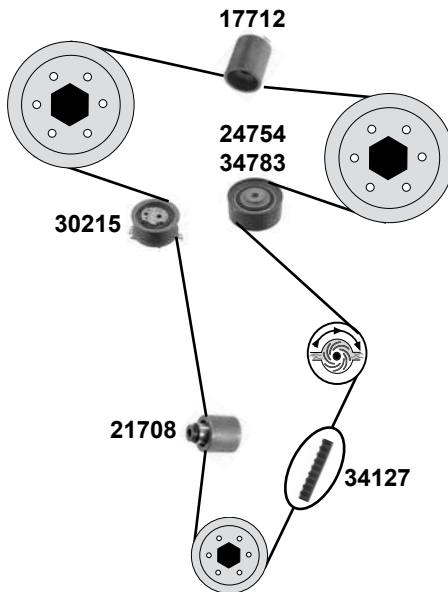

2,0 TDI (CEGA/CFHC/CFJA)