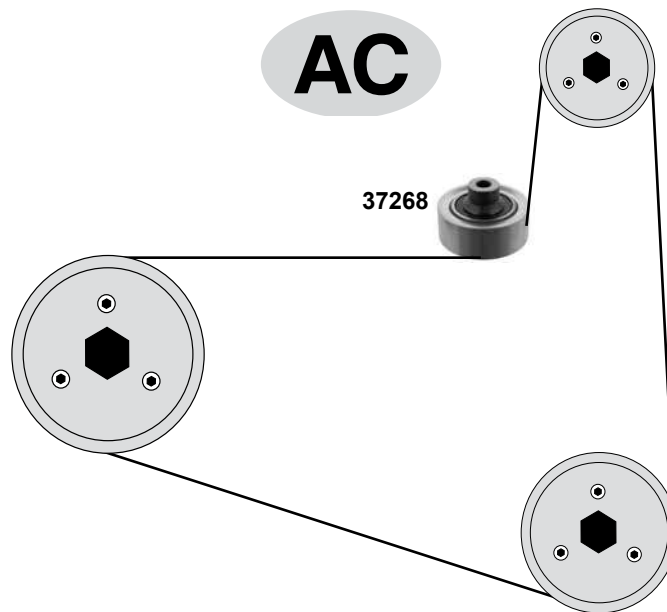

(1) servo AC	ØA 70 ØI 10/16
	ØA 70 B25
(3)	ØA 65 B25
(2)	ØA 70 B25
(4)	ØA 65 B25

PEUGEOT 1007

(05→09)

Car
Division

1,4 HDi / 1,6 HDi (DV4TD/DV6TED4)

- (1) (mot.) 1,4 HDI
- (2) endlos / endless

Ref. - No.

Ref. - No.	Description	Notes	Dimensions
19511	Spannrolle / tension roller		ØA 60 B29
19513	Umlenkrolle / deflection pulley		ØA 60 B30
21865	Zahnriemen / timing belt	(mot.) DV4TD	Z 144 B25,4
21867	Rep. Satz Zahnriemen / rep. kit timing belt	(1)	Z 145 B25,4
24367	Zahnriemen / timing belt	(mot.) DV6TED4	
24369	Rep. Satz Zahnriemen / rep. kit timing belt	(mot.) DV6TED4	
32449	Kettenspanner / chain tensioner	(mot.) DV6TED4	
33691	Steuerkette / timing chain	(2) (mot.) DV6TED4	40 E
33692	Rep. Satz Steuerkette / rep. kit timing chain	(mot.) DV6TED4	
39099	Zahnrad / gear		