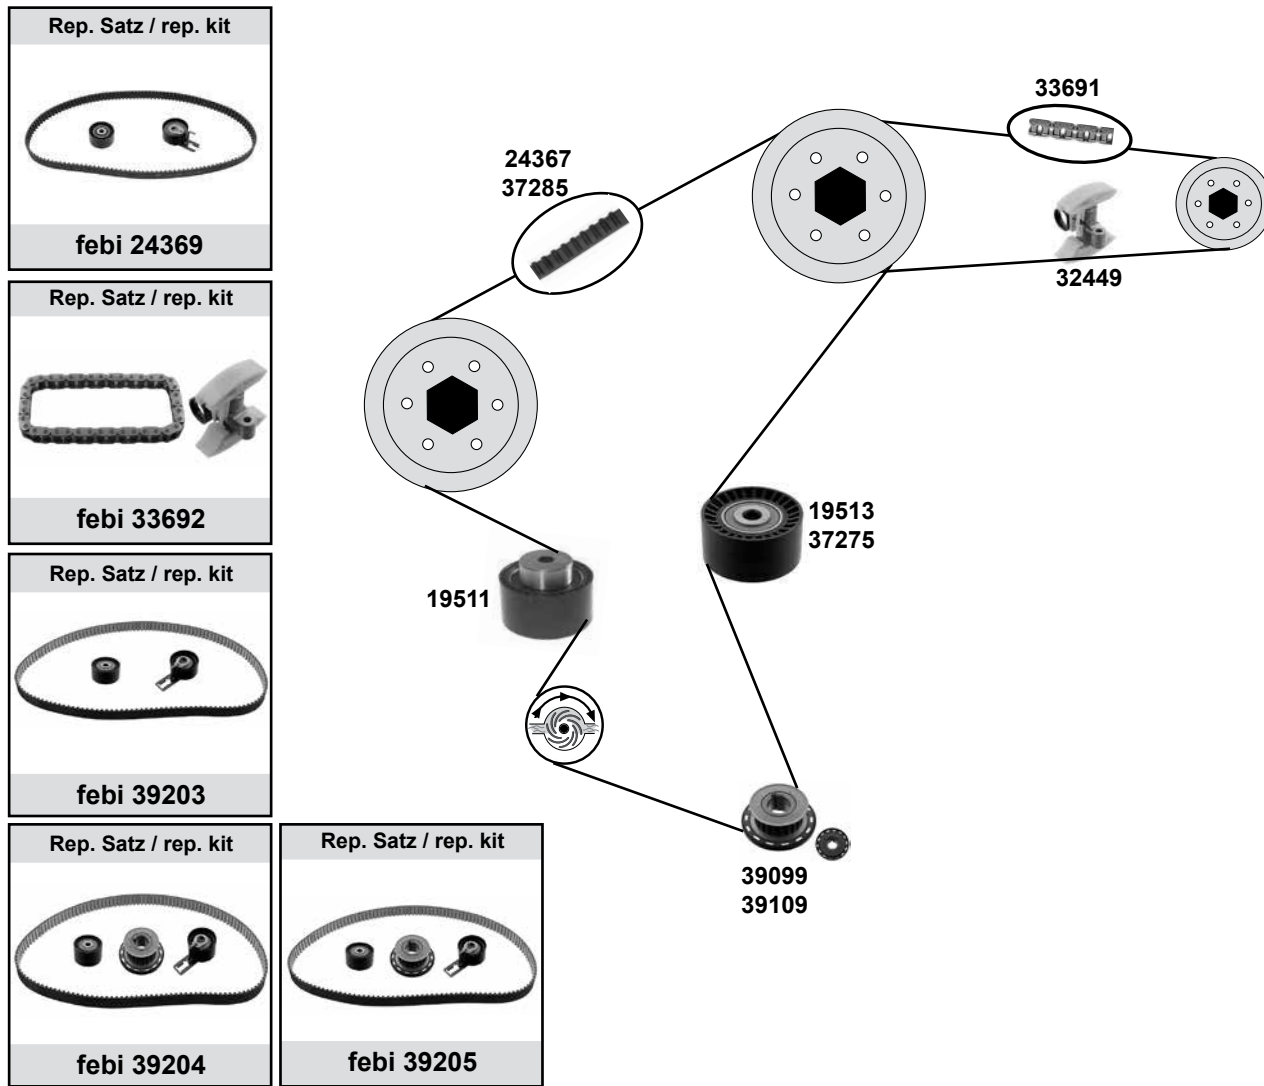

CITROËN C3 Picasso

(09→)

Car
Division

1,4 D / 1,6 HDi

(DV6C / DV6DTEd / DV6TED4 / DV6ATED4)

(1) (mot.) DV6C/DV6DTEd

(2) (mot.) DV6TED4 / DV6ATED4

Ref. - No.

Ref. - No.	Description	Quantity	Dimensions
19511	Spannrolle / tension roller	(2)	ØA 60 B29
19513	Umlenkrolle / deflection pulley	(2)	ØA 60 B30
24367	Zahnriemen / timing belt	(2)	Z 137
24369	Rep. Satz Zahnriemen / rep. kit timing belt	(2)	
32449	Kettenspanner / chain tensioner	(2)	
33691	Steuerkette / timing chain	(2) endlos/ endless	E 40
33692	Rep. Satz Steuerkette / rep. kit timing chain	(2) endlos/ endless	E 40
37275	Umlenkrolle / deflection pulley	(1)	ØA 61 B30
37285	Zahnriemen / timing belt	(1) → O 12978	Z141 B25,4
39099	Zahnrad / gear	(1) → O 12719	
39109	Zahnrad / gear	(1) O 12720→	
39203	Rep. Satz Zahnriemen / rep. kit timing belt	(1)	
39204	Rep. Satz Zahnriemen / rep. kit timing belt	(1) O 12720→	
39205	Rep. Satz Zahnriemen / rep. kit timing belt	(1) → O 12719