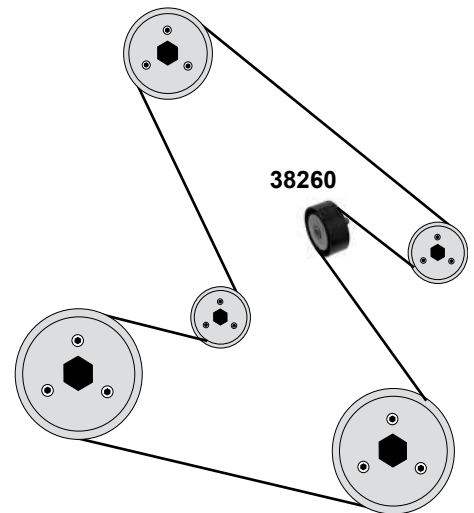

Captiva (C100)

(06→12)

2,0

(LLW / LMN)

Ref. - No.

27365 55574238

38260 96440417

38275 96941103

Riemenspanner / belt tensioner

Spannrolle / tension roller

Spannrolle / tension roller

ØA 60 B27