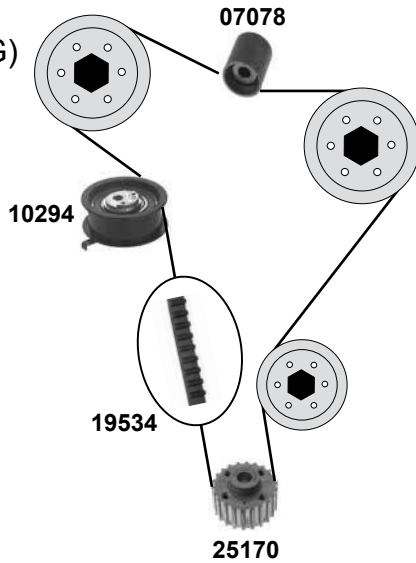

1,9 TDI

(1Z / AHU / AFN / AVG)

Ref. - No.

01231	028 145 278 E	Spannrolle / tension roller	ØA 78 ØI 8 B26
07078	028 109 244	Umlenkrolle / deflection pulley	ØA 28 ØI 8 B31,5
10294	028 109 243 F	Spannrolle / tension roller	ØA 67 ØI 8 B25
11701	028 903 119 AQ	Riemenscheibe Generator / belt pulley alternator	
17712	03L 109 244 C	Umlenkrolle / deflection pulley	ØA 28 B 34
19534	028 109 119 AA	Zahnriemen / timing belt	Z 137
21708	038 109 244 J	Umlenkrolle / deflection pulley	ØA 40 B 35
24754	038 109 244	Umlenkrolle / deflection pulley	
25170	028 105 263 D	Kurbelwellenzahnrad / crankshaft gear	Z 22
26925	028 903 315 R	Riemenspanner / tension roller	
27618	038 903 315 AH	Riemenspanner / belt tensioner	ØA 70 B24
30215	03L 109 243 E	Spannrolle / tension roller	ØA68,5ØI8,5B 35
34127	03L 109 119 F	Zahnriemen / timing belt	Z 160
34128	03L 198 119	Rep. Satz Zahnriemen / rep. kit timing belt	Z 160