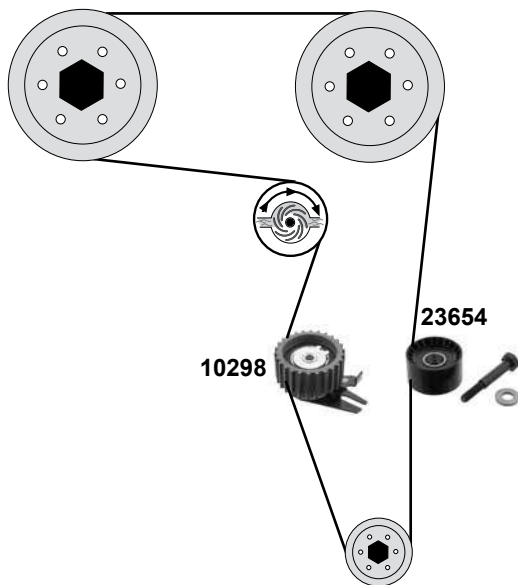

1,6 D (85kW / 88kW)