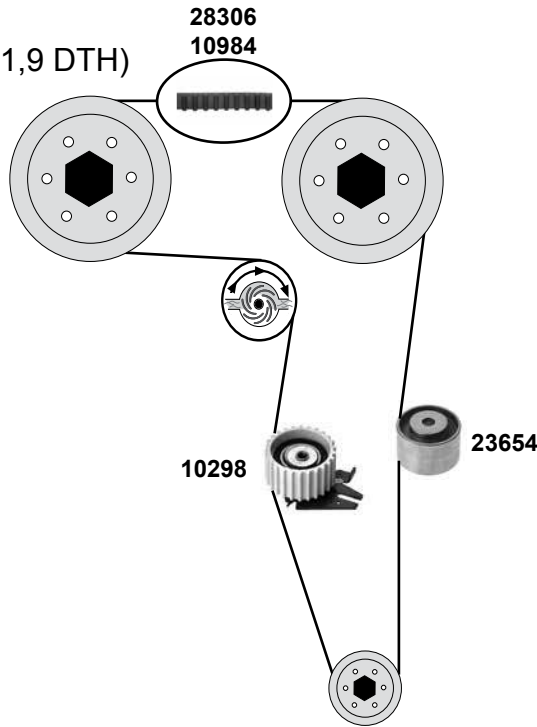

VAUXHALL

Astra Mk V / H

(2004→2009)

Car
Division

1,9 TD

(Z 1,9 DT / Z1,9 DTL / Z 1,9 DTJ / Z 1,9 DTH)

- (1) (mot.) Z1,9 DT →(ch.) 75189052 / 78104400 / 72172468
  (mot.) Z1,9 DTL →(ch.) 75189052 / 78104400 / 72207929
  (mot.) Z1,9 DTH / Z1,9 DTJ →(ch.) 75189052 / 78104400 / 72212298

- (2) (mot.) Z1,9 DT (ch.) 72172469 / 75189053 / 780144401→
  (mot.) Z1,9 DTL (ch.) 72207930 / 75189053 / 781044401→
  (mot.) Z1,9 DTH / Z1,9 DTJ (ch.) 72212299 / 75189053 / 781014401→

- (3) (mot.) Z1,9 DT (ch.) 72172469 / 75189053 / 781044401 / 8B000001 / 7G...→
  (mot.) Z1,9 DTL (ch.) 72207930 / 75189053 / 781044401 / 8B000001 / 7G...→
  (mot.) Z1,9 DTH / Z1,9 DTJ (ch.) 72212299 / 75189053 / 781014401 / 8B000001 / 7G...→

Ref. - No.

Ref. - No.	Description	Notes	Dimensions
10298	Spannrolle / tension roller		ØA 53 B29
10984	Zahnriemen / timing belt	(mot.) Z 1,9 DT/DTL	Z 190 B24
23654	Umlenkrolle / deflection pulley		ØA 65 B30
23655	Rep. Satz Zahnriemen / rep. kit timing belt	(mot.) Z 1,9 DT/DTL	Z 190 B24
28305	Rep. Satz Zahnriemen / rep. kit timing belt	(mot.) Z 1,9 DTJ/DTH	Z199 B24
28306	Zahnriemen / timing belt	(mot.) Z 1,9 DTJ/DTH	Z199 B24
29396	Umlenkrolle / deflection pulley		ØA 70 B26
30733	Riemenspanner / belt tensioner	(1)	ØA 65
31089	Umlenkrolle / deflection pulley	(2)	ØA 65 B26
40898	Riemenspanner / belt tensioner	(3)	ØA 65 B26