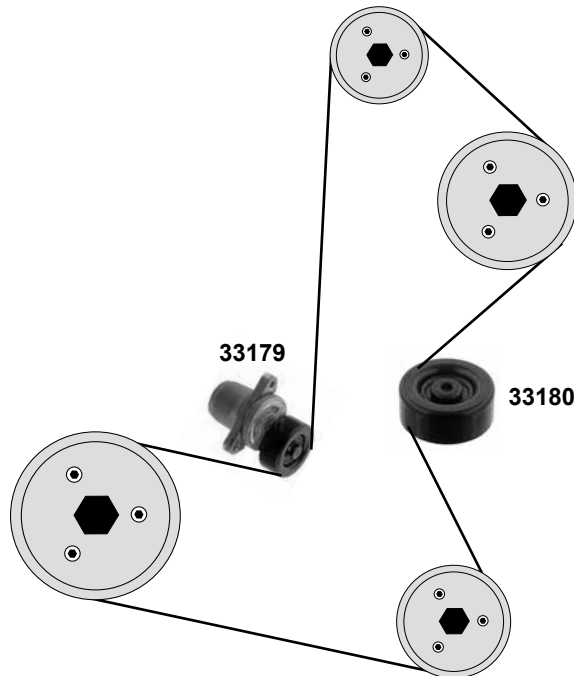

2,0 D

Ref. - No.	Icon	Description	Info	Dimensions
24465		Zahnriemen / timing belt	→ 08/06	Z 123 B28
31195		Umlenkrolle / deflection pulley	→ 08/06	ØA 58 B32
31213		Rep. Satz Zahnriemen / rep. kit timing belt	→ 08/06	Z 123 B28
33179		Riemenspanner / belt tensioner		
33180		Umlenkrolle / deflection pulley		ØA 70 B27,5
34312		Spannrolle / tension roller	→ 08/06	ØA 58 B32