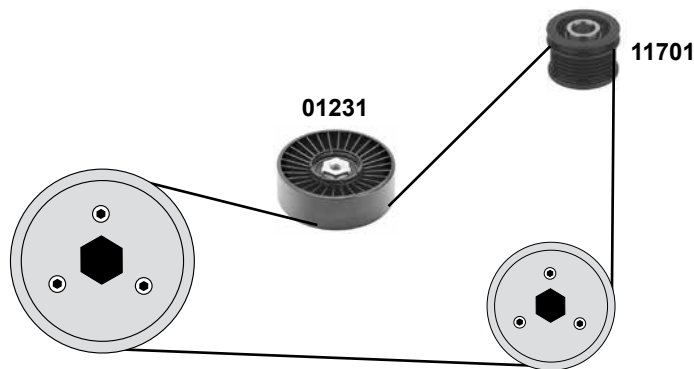

(1) (mot.) AAZ → 552 765
(mot.) 1Z → 289 575

(2) (mot.) AHU / ALE / AFN: alle / all
(mot.) AAZ 552 766 →
(mot.) 1Z 289 576 →

Ref. - No.

Ref. - No.	Description	Quantity	Dimensions
01231	Spannrolle / tension roller		ØA 78 ØI 8 B25
06687	Spannrolle / tension roller	(1)	ØA 72 ØI 10 B27
07078	Umlenkrolle / deflection pulley		ØA 28 ØI 8 B31,5
10293	Spannrolle / tension roller	(1)	ØA 67 ØI 8 B25
10294	Spannrolle / tension roller	(2)	ØA 67 ØI 8 B25
11039	Zahnriemen / timing belt		Z 137 B25,4
11701	Riemenscheibe Generator / belt pulley alternator		
14620	Rep. Satz Zahnriemen / rep. kit timing belt	(1)	
14626	Rep. Satz Zahnriemen / rep. kit timing belt	(2)