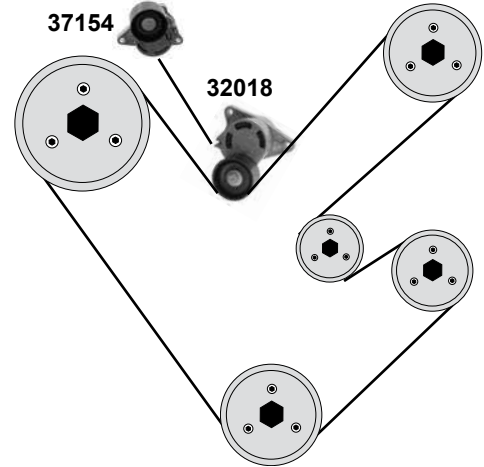

2,5 CDTI (G9U-632,-650,-692)