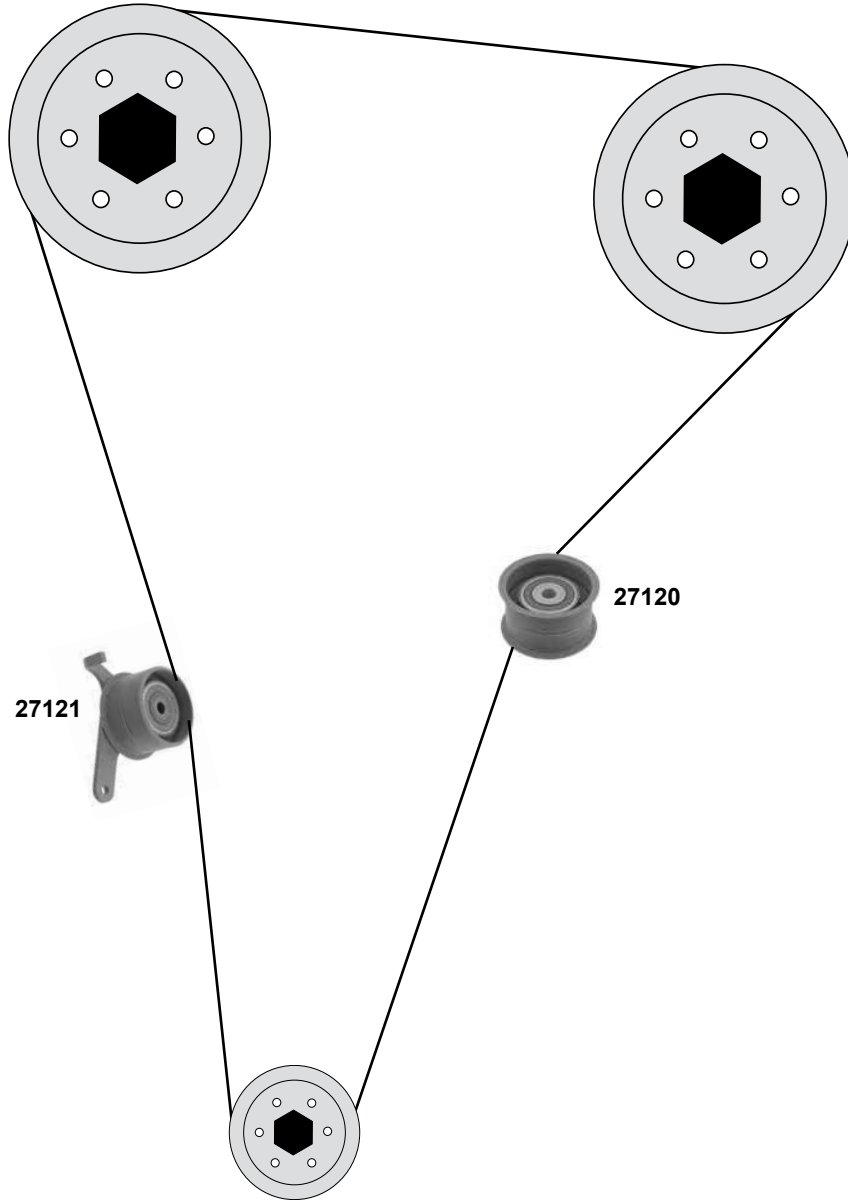

MITSUBISHI
Space Wagon (D09W/N35W/N38W)
(86→98)

Car
Division

1,8 D 8V

(1) **D09W** 06/86 → 04/91 / **N35/38W** 10/91 → 10/98

Ref. - No.

27120
27121

MD012587
MD064641

Umlenkrolle / deflection pulley
Spannrolle / tension roller

(1)
(1)

ØA 60 B38,5
ØA 60 B37