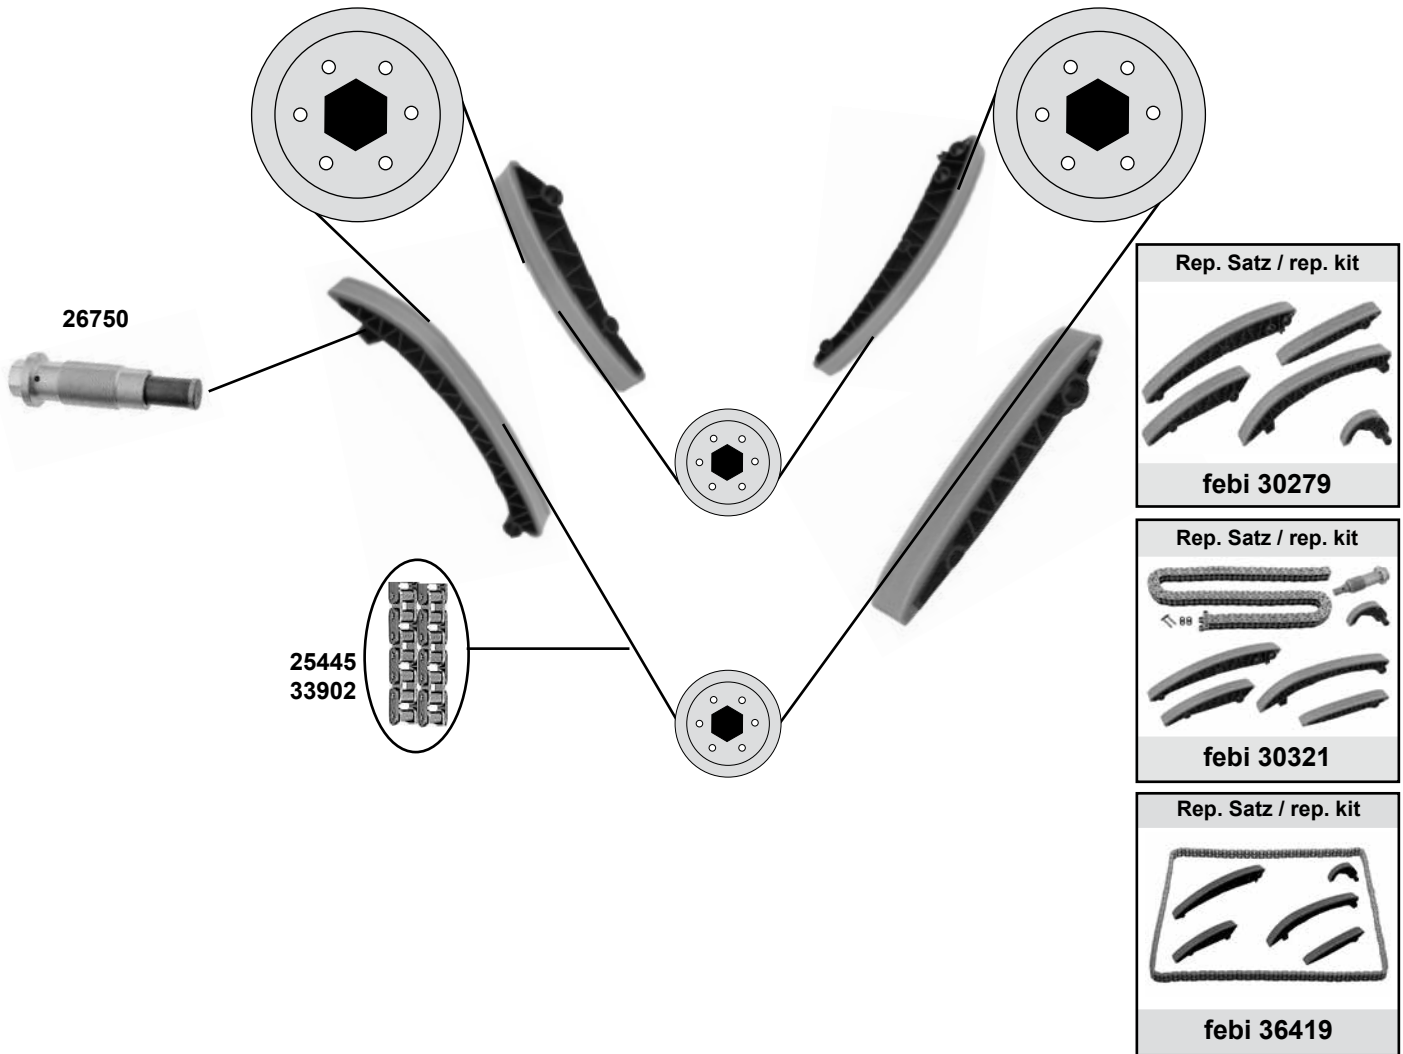

CLK 320 CDI (OM 642.910)

	Ref. - No.			
15179	642 200 10 70	Umlenkrolle / deflection pulley		ØA 54 B30
25445	000 993 10 76	Steuerkette / roller chain		
26750	642 050 03 11	Kettenspanner / chain tensioner		190 E
27527	642 200 13 70	Riemenspanner / belt tensioner		
30279	642 050 09 16	Gleitschienensatz / timing-chain guides kit		
30321	642 050 03 11 S3	Rep. Satz Steuerkette / rep. kit timing chain		
33902	000 993 63 76 S1	Steuerkette / timing chain		
36419	642 050 09 16 S1	Rep. Satz Steuerkette / rep. kit timing chain