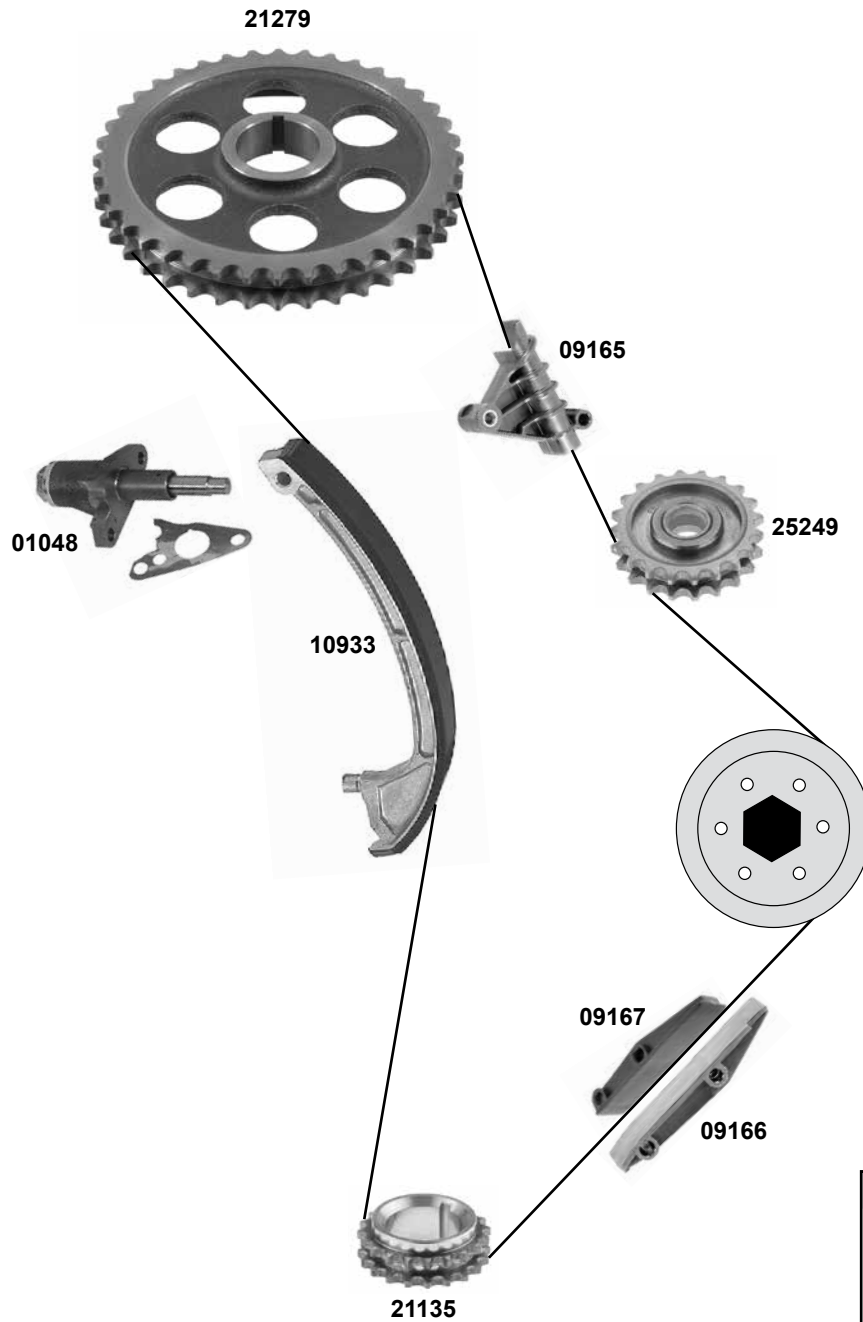

Ref. - No.			
01048	615 050 08 11	Kettenspanner / chain tensioner		
09165	615 050 14 16	Gleitschiene / sliding rail		
09166	615 052 10 16	Gleitschiene / sliding rail		
09167	615 052 11 16	Gleitschiene / sliding rail		
10933	615 050 09 16	Gleitschiene / sliding rail		
10934	615 050 09 16 S1	Rep. Satz Gleitschiene / rep. kit sliding rail		
21135	615 052 02 03	Kurbelwellenzahnrad / crankshaft gear		
21279	121 052 03 01	Nockenwellenrad / camshaft gear		
25249	621 050 04 09	Zwischenrad / intermediate gear