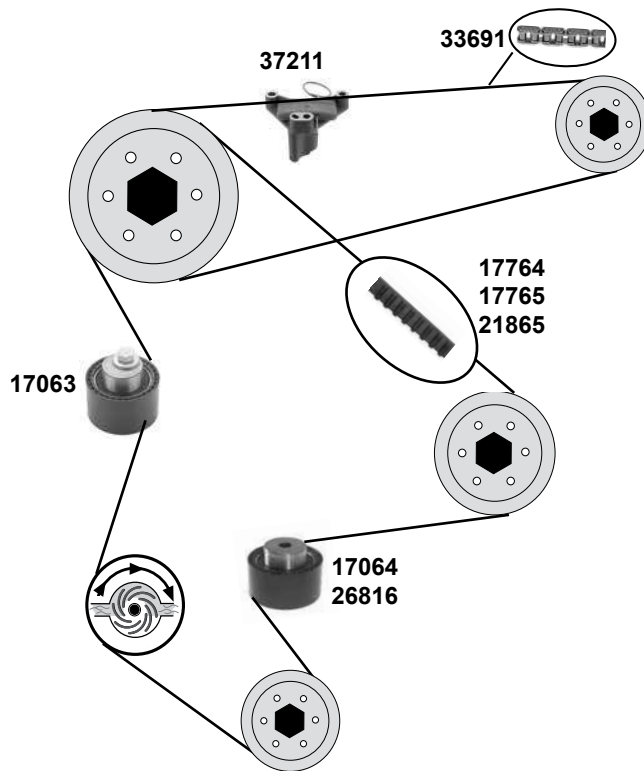

2,0 HDi
(DW10ATED / DW10ATED4)

(1) (mot.) DW10ATED4

	Ref. - No.			
05801	5751.29	Umlenkrolle / deflection pulley	AC + servo	ØA 70 ØI 10/16
07089	5751.57	Spannrolle / tension roller	(ex.) AC	ØA 50 B26
15002	5751.56	Spannrolle / tension roller	(ex.) AC	ØA 50 B26
17063	0829.59	Spannrolle / tension roller		ØA 60 ØI 13 B30
17064	0830.28	Umlenkrolle / deflection pulley		ØA 60 ØI 10 B30
17764	0816.A6	Zahnriemen / timing belt	(mot.) DW10ATED	Z 146 B25,4
17765	0816.A9	Zahnriemen / timing belt	(1)	Z 141 B25,4
19119	5751.55	Spannrolle / tension roller		ØA 70 B25
19623	0831.83	Rep. Satz Zahnriemen / rep. kit timing belt	(1)	Z141 B25,4
21865	0816.E7	Zahnriemen / timing belt	(1)	Z 144 B25,4
27390	0831.74	Rep. Satz Zahnriemen / rep. kit timing belt		Z144 B25,4
33691	0816.F6	Steuerkette / timing chain	(1) endlos /endless	E 40
37211	0849.22	Kettenspanner / chain tensioner	(1)	
37224	0829.94	Gleitschiene / sliding rail	(1)	
37230	0849.23	Rep. Satz Steuerkette / rep kit timing chain	(1)