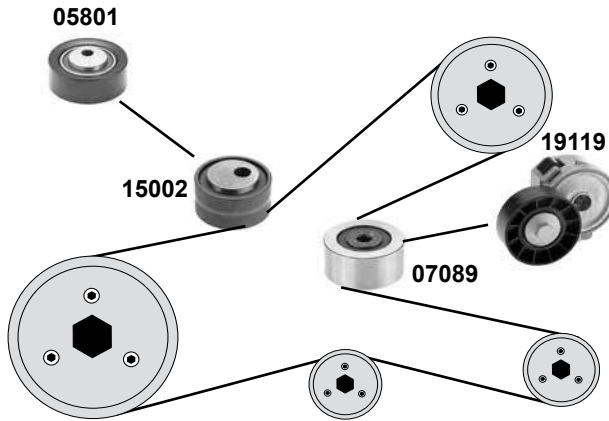

CITROËN

Jumpy I+II

(95→06)

Car
Division

2,0 HDi

(DW10ATED / DW10BTED)

	Ref. - No.			
05801	5751.29	Umlenkrolle / deflection pulley	AC + servo 	ØA 70 ØI 10/16
07089	5751.57	Spannrolle / tension roller	(ex.) AC	ØA 50 B26
09791	5751.30	Spannrolle / tension roller	AC + servo 	ØA 60 B26,5
15002	5751.56	Spannrolle / tension roller	(ex.) AC	ØA 50 B26
19072	5751.81	Riemenspanner / belt tensioner	AC + servo 	
19119	5751.55	Spannrolle / tension roller		ØA 70 B25