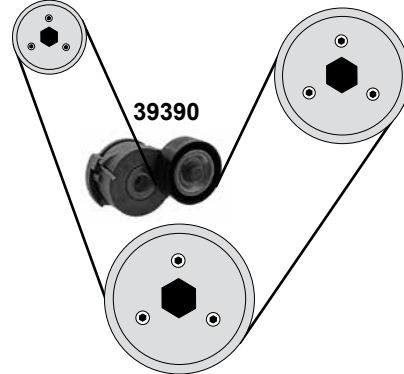

2,0 TDCi

- (1) nur/only 163PS04/12 →
- (2) nur/only 115PS/130PS/143PS
- (3) nur ohne Partikelfilter / only whitout particulate filter
- (4) nur/only 115PS/136PS/140PS/150PS/163PS

Ref. - No.

Ref. - No.	Description	Notes	Dimensions
24197	Zahnriemen / timing belt	(2) (3) nur/only 115PS/130PS	Z 116 B25
26027	Spannrolle / tension roller		ØA 60 B29
26816	Umlenkrolle / deflection pulley		ØA 60,2 H30,2
26818	Rep. Satz Zahnriemen / rep. kit timing belt	(2) (3)	Z 116 B25
33691	Steuerkette simplex / timing chain simplex		G67HP-6 / 40E
33977	Umlenkrolle / deflection pulley		ØA 70
37211	Kettenspanner / chain tensioner	03/10 →	
37224	Gleitschiene / sliding rail	03/10 →	
37230	Steuerkettensatz / timing chain kit	03/10 →	
37290	Zahnriemen / timing belt	(3) (4)	Z 116 B 25,4
37353	Spannrolle / timing belt	nur/only 163PS	ØA 60 H29
37460	Rep. Satz Zahnriemen / rep. kit timing belt	(3) (4)	Z 116 B25,4
39390	Riemenspanner / belt tensioner	(1)