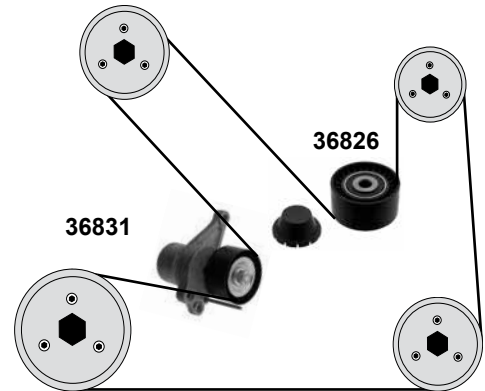

Ref. - No.

25469	82 00 918 794	Nockenwellenrad / camshaft gear	Z 42
25470	82 00 918 795	Kurbelwellenzahnrad / crankshaft gear	Z 21
26900	82 00 542 743	Zahnriemen / timing belt	
30464	82 00 337 106	Gleitschiene / sliding rail	
30465	82 00 337 109	Gleitschiene / sliding rail	
30499	82 00 343 394	Steuerkette / timing chain	
30511	82 00 918 797	Kettenspanner / chain tensioner	
30639	77 01 476 597	Rep. Satz Steuerkette / rep. kit timing chain	
36826	82 00 725 951	Umlenkrolle / deflection pulley	ØA 60 ØI 10 H 30
36831	82 00 357 406	Riemenspanner / belt tensioner	ØA 65 H 29,5
43668	82 01 033 287	Spannrolle / tensioner bearing	ØA 67 H 30,5
43669	82 01 038 625	Rep. Satz Zahnriemen / rep. kit timing belt