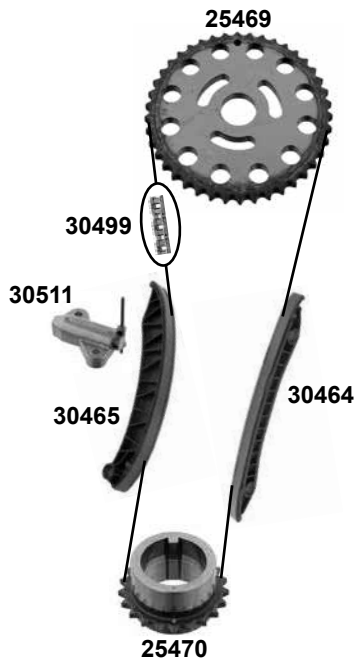

Ref. - No.

25469	82 00 918 794	Nockenwellenrad / camshaft gear	Z 42
25470	82 00 918 795	Kurbelwellenzahnrad / crankshaft gear	Z 21
26900	82 00 542 743	Zahnriemen / timing belt	
30464	82 00 337 106	Gleitschiene / sliding rail	
30465	82 00 337 109	Gleitschiene / sliding rail	
30499	82 00 343 394	Steuerkette / timing chain	
30511	82 00 918 797	Kettenspanner / chain tensioner	
30639	77 01 476 597	Rep. Satz Steuerkette / rep. kit timing chain	
36826	82 00 725 951	Umlenkrolle / deflection pulley	ØA 60 ØI 10 H 30
36831	82 00 357 406	Riemenspanner / belt tensioner	ØA 65 H 29,5
43668	82 01 033 287	Spannrolle / tensioner bearing	ØA 67 H 30,5
43669	82 01 038 625	Rep. Satz Zahnriemen / rep. kit timing belt