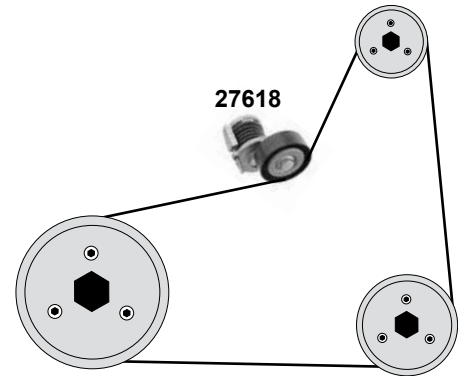

Tiguan (5N)
(08→)
2,0 TDI
(CBAA/CBAB/CBBA/CBBB/
CFFD/CFFA/CLJA/CFFB/CFGB)