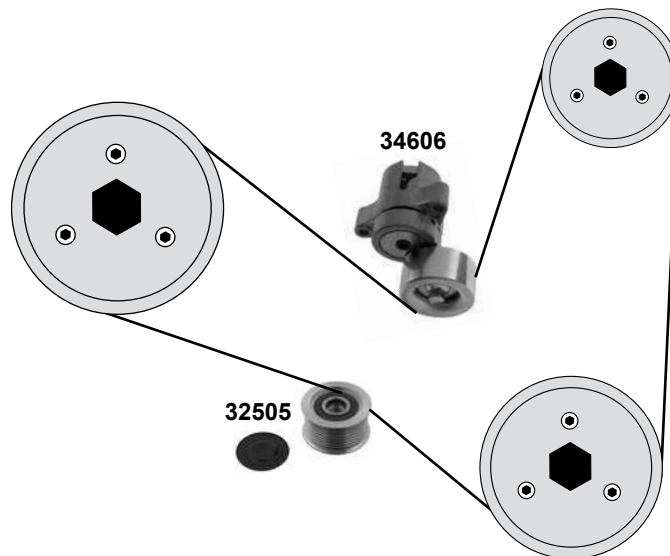

Ref. - No.			
26982	RF5C-12-730	Umlenkrolle / deflection pulley		ØA 58 H 33
27004	RF5C-12-700	Spannrolle / tension roller		ØA 58 H 33
31726	RF7J-12-205 S1	Rep.Satz Zahnriemen / rep.kit timing belt		Z 150 B 30
31725	RF7J-12-205	Zahnriemen / timing belt		Z 150 B 30
32505	RF5C-18-330A	Riemenscheibe / belt pulley		ØA 65 ØI 17 B39
34606	RF7J-15-980	Riemenspanner / belt tensioner	06/05 → 06/10	ØA 71 B 36
34610	RF2A-12-770B	Riemenspanner / belt tensioner	03/05 → 06/10	ØA 31