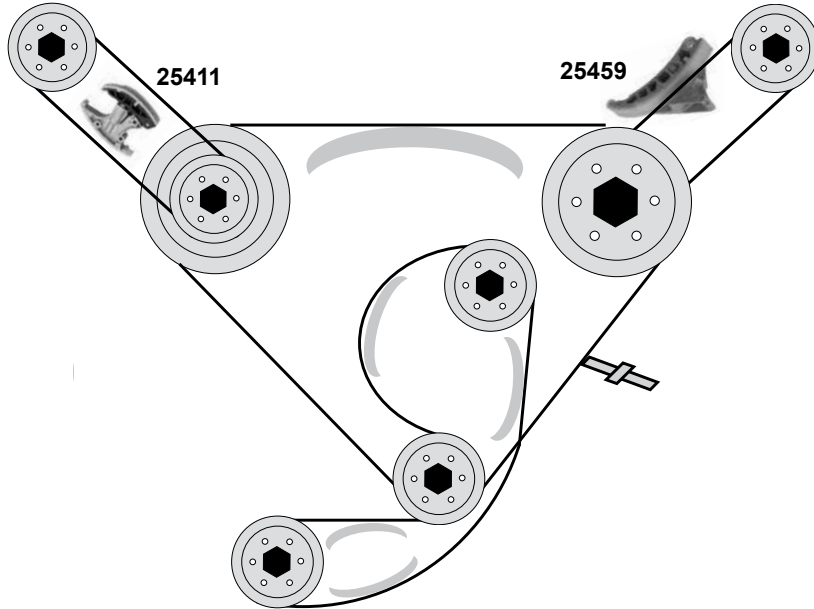

AUDI
Q5 (8R)
(09→)

Car
Division

3,0 TDI
(CCWA/CCWB)