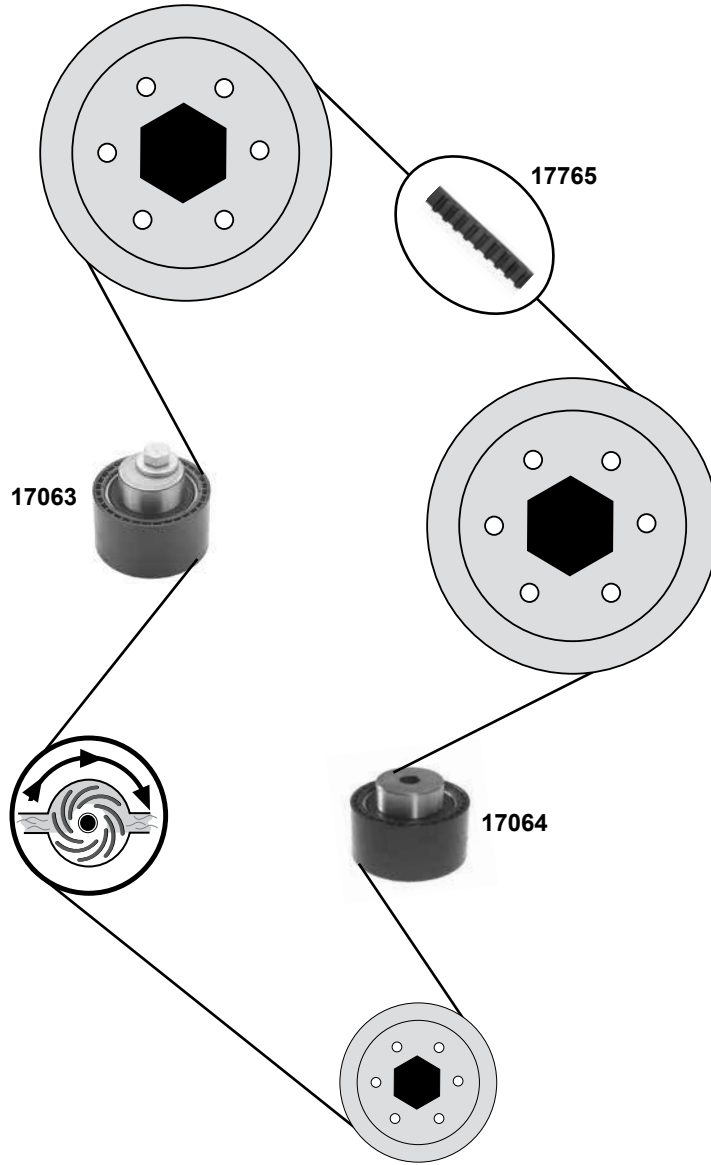

2,0 HDi

(DW10ATED / DW10TD)

Ref. - No.

17063	0829.59
17064	0830.63
17765	0816.A9
19623	0831.82

Spannrolle / tension roller
Umlenkrolle / deflection pulley
Zahnriemen / timing belt
Rep. Satz Zahnriemen / rep. kit timing belt

ØA 60 ØI 13 B42
ØA 60 ØI 10 B42,2
Z 141 B25,4