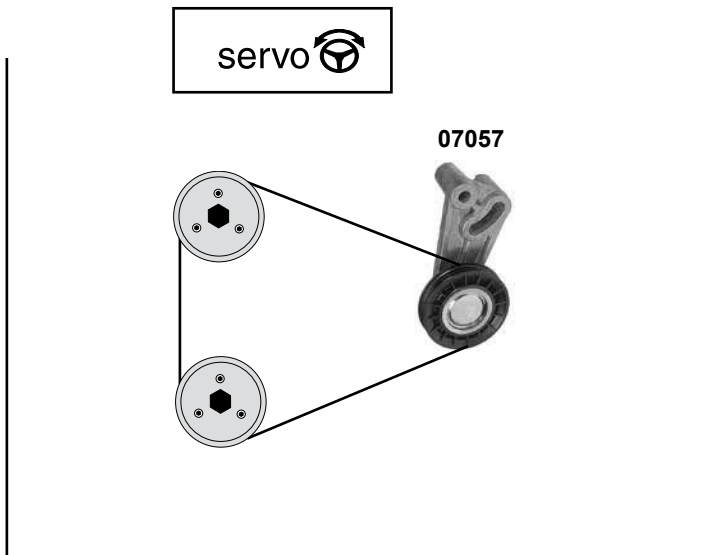

FORD Sierra 87

(08/90→12/92)

Car
Division

1,8 D / TD

Rep. Satz / rep. kit

febi 11044

Rep. Satz / rep. kit

febi 11045

Rep. Satz / rep. kit

febi 11052

	Ref. - No.			
01389	1 113 169	Umlenkrolle / deflection pulley		ØA56,2 B26,7
01390	7 330 712	Spannrolle / tension roller		ØA52 B29,8
06139	6 177 883	Spannrolle / tension roller		ØA58 B26
07047	6 616 951	Spannrolle / tension roller		76 x 16 x 75,5
07057	6 616 952	Spannrolle / tension roller		76 x 16 x 41,4
10132	1 005 822	Spannrolle / tension roller		ØA67
10938	1 657 013	Zahnriemen / timing belt		Z 85 B23
10943	7 174 114	Zahnriemen / timing belt		Z 116 B20
11044	7 174 114 S2	Rep. Satz Zahnriemen / rep. kit timing belt		Z 116 B20
11045	1 657 013 S1	Rep. Satz Zahnriemen / rep. kit timing belt		Z 85 B23
11052	7 174 114 S1	Rep. Satz Zahnriemen / rep. kit timing belt		Z 116 B20