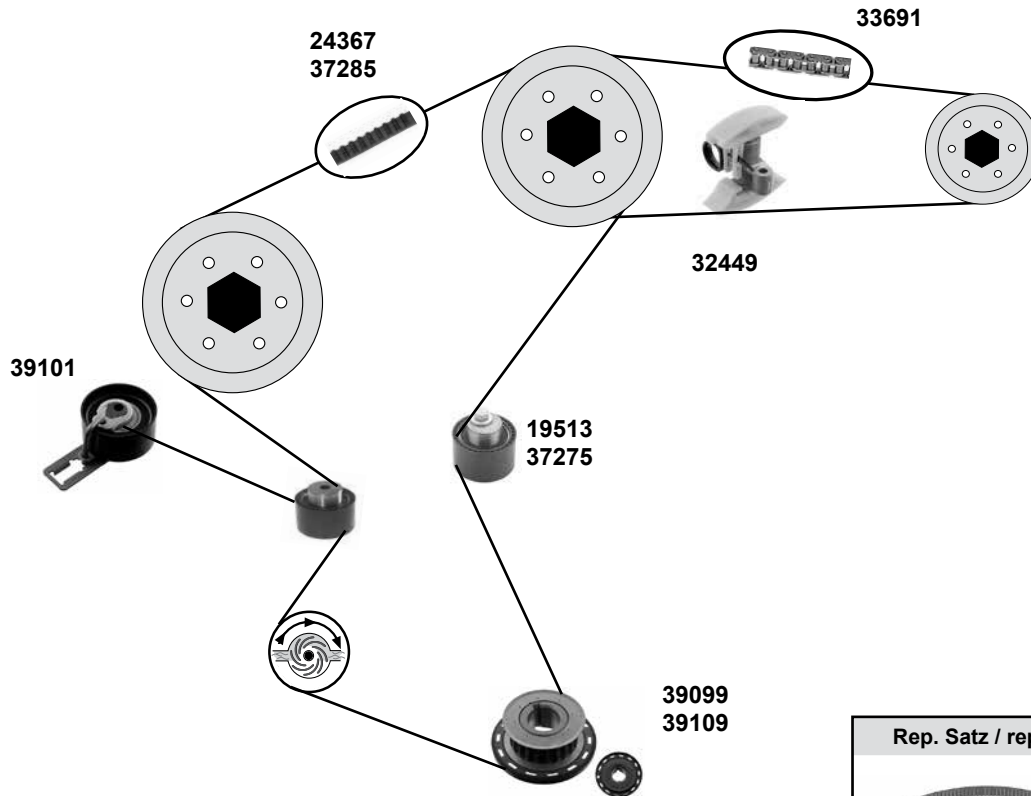

CITROËN

Jumpy I+II

(95→06)

Car
Division

2,0 HDi

(DW10ATED / DW10BTED)

	Ref. - No.			
05801	5751.29	Umlenkrolle / deflection pulley	AC + servo 	ØA 70 ØI 10/16
07089	5751.57	Spannrolle / tension roller	(ex.) AC	ØA 50 B26
09791	5751.30	Spannrolle / tension roller	AC + servo 	ØA 60 B26,5
15002	5751.56	Spannrolle / tension roller	(ex.) AC	ØA 50 B26
19072	5751.81	Riemenspanner / belt tensioner	AC + servo 	
19119	5751.55	Spannrolle / tension roller		ØA 70 B25