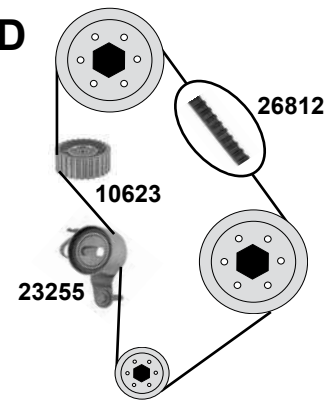

2,4 D 2,8 D 3,0 D (2L) (3L) (5L)