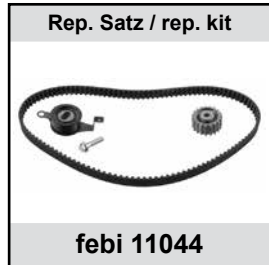

1,8 D

Ref. - No.

01389	1 113 169	Umlenkrolle / deflection pulley		ØA56,2 B26,7
01390	7 330 712	Spannrolle / tension roller		ØA52 B29,8
06139	6 177 883	Spannrolle / tension roller		ØA58 B26
07047	6 616 951	Spannrolle / tension roller	man.	76 x 16 x 75,5
07057	6 616 952	Spannrolle / tension roller	servo	76 x 16 x 41,4
10132	1 005 822	Spannrolle / tension roller		ØA67
10938	1 657 013	Zahnriemen / timing belt		Z 85 B23
10943	7 174 114	Zahnriemen / timing belt		Z 116 B20
11044	7 174 114 S2	Rep. Satz Zahnriemen / rep. kit timing belt		Z 116 B20
11045	1 657 013 S1	Rep. Satz Zahnriemen / rep. kit timing belt		Z 85 B23
11052	7 174 114 S1	Rep. Satz Zahnriemen / rep. kit timing belt		Z 116 B20