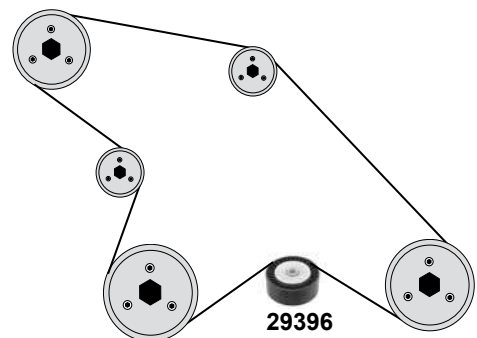

(1) (mot.) 1,9 D 88kW / 2,0 D
(3) (mot.) 1,9 D / (mot.) 2,0 D AC

(2) (mot.) 2,0 D Multijet

(4) (mot.) 1,9 / 2,0 D Multijet

Ref. - No.

Part No.	Ref. - No.	Description	Quantity	Part No.
10298	55238027	Spannrolle / tension roller	(1) (2) →11	ØA 64 Z26
23654	71771498	Umlenkrolle / deflection pulley	(4)	ØA 53 B29
28305	55183528 S1	Rep. Satz Zahnriemen / rep. kit timing belt	(2)	
28306	55183528	Zahnriemen / timing belt	(2) →11	Z 199 B24
29396	51758383	Umlenkrolle / deflection pulley	(3) →11	ØA 70 B26
31089	51758384	Umlenkrolle / deflection pulley		ØA 65 B26