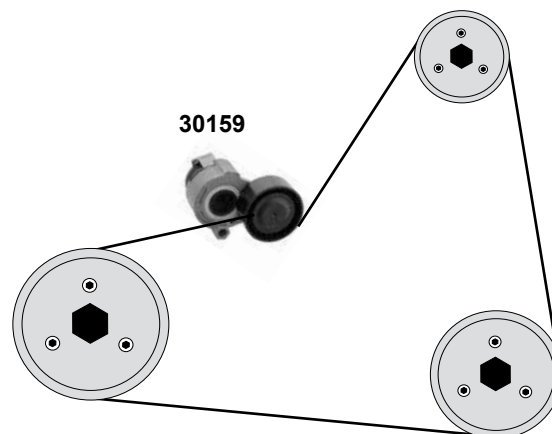

Ref. - No.

19853 82 00 537 033
21269 82 00 102 941
21270 77 01 477 028
30159 82 00 608 550
36438 77 01 478 037

Zahnriemen / timing belt
Spannrolle / tension roller
Rep. Satz Zahnriemen / rep. kit timing belt
Riemenspanner / belt tensioner
Nockenwellenrad / camshaft timing gear

Z 123 B27
ØA 60 B32
ØA 65