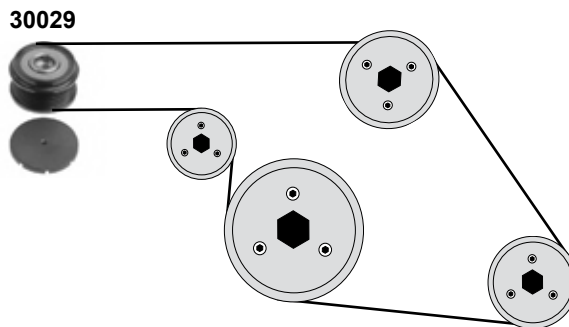

AC

(1) für Generator / for Alternator: 90A (02→)

Ref. - No.

23778	55221385	Steuerkette / timing chain		120 E
28458	55197785	Kettenspanner / chain tensioner	(1)	
30029	77362721	Riemenscheibe / belt pulley	(1)	ØA 59 ØI17 B38,1
31622	5522 1385 S1	Rep. Satz Steuerkette / rep. kit timing chain	(1)	120 E