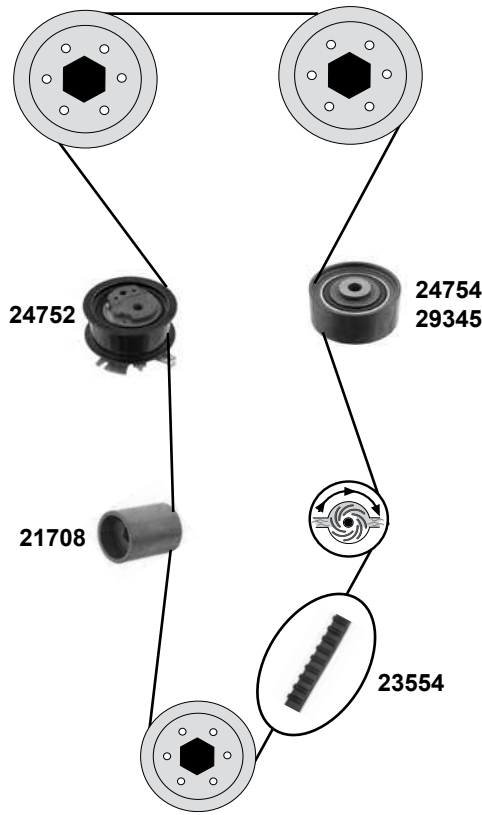

AUDI A3 (8P) (03→12)

Car
Division

2,0 TDI

(BKD/AZV/BMN/BUY/BMM/CBAA/CBAB/CBBB/CFFA/CFFB/CFGB/CLJA)