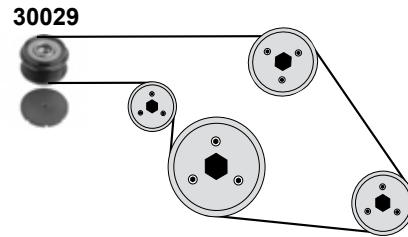

FIAT

Punto II (188)

(99→10)

Car
Division

1,3 D

AC

1,9 D

- (1) für Generator / for Alternator: 75A / 90A / 105A
- (2) (mot.) 1,9 DS 15/5/2003→ / (mot.) 1,9 JTD 59kW,63kW 15/5/2003→ / (mot.) 1,9 JTD 74kW
- (3) (mot.) 1,9 D →15/05/03 (mot.) →3646771

Ref. - No.

Ref. - No.	Description	Quantity	Dimensions
10298	Spannrolle / tension roller	(3)	ØA 65 H 30
10648	Umlenkrolle / deflection pulley	(3)	ØA 53
10984	Zahnriemen / timing belt	59/63/74 kW	Z190 B24
15090	Riemenscheibe / belt pulley	(1) 99→	Ø A61
23654	Umlenkrolle / deflection pulley	(2)	ØA 53 B29
23655	Rep. Satz Zahnriemen / rep. kit timing belt		Z 190
27247	Umlenkrolle / deflection pulley	63/74 kW	ØA 80 H 25
27480	Spannrolle / tension roller	03→	ØA 65 H 25,5
30029	Riemenscheibe / belt pulley	(1) 03→	ØA 59 ØI17 B38,1