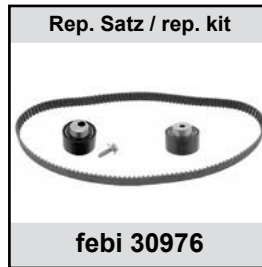

AC

ØA 85 B26
ØA 60 B34
ØA 60 B34
Z 136 B25,4
Z 136 B25,51

CITROËN

Jumper I+II

(94→06)

Car
Division

2,0 HDi (DW10TD)

2,2 HDi (DW12UTED)