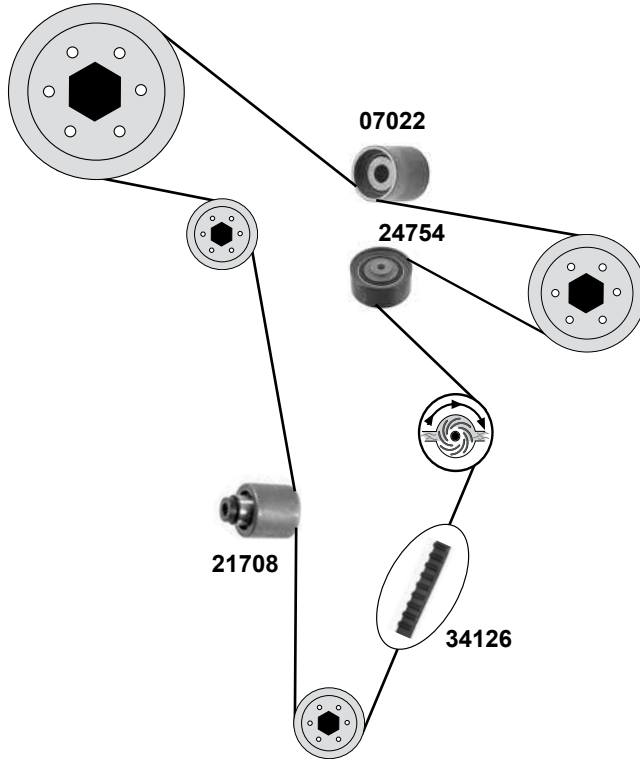

SEAT Alhambra (7N)

(11→)

Car
Division

2,0 TDI (CFFA/CFFB/CFGB)

2,0 TDI (CFFA/CFFB/CFGB/CFFE)