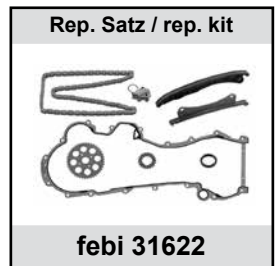

AC

(1) für Generator / for alternator: 90A

Ref. - No.

23778	55221385	Steuerkette / timing chain	(1)	120 E
28458	55197785	Kettenspanner / chain tensioner		
30029	77362721	Riemenscheibe / belt pulley		
31622	55221385 S1	Rep. Satz Steuerkette / rep. kit timing chain		ØA 59 ØI17 B38,1 120 E