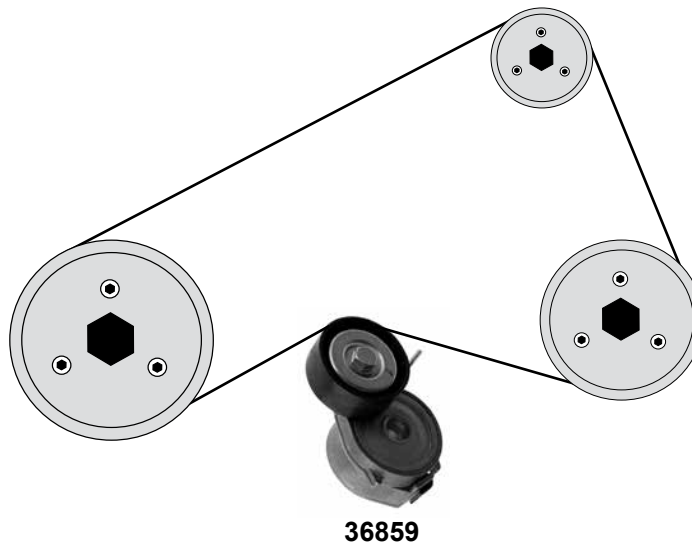

Ref. - No.			
07089	5751.96	Spannrolle / tension roller	(ex.) AC	ØA 50 B26
15002	5751.56	Spannrolle / tension roller	(ex.) AC	ØA 50 B26
19119	5751.55	Riemenspanner / belt tensioner		ØA 70 B25
36859	5751.G0	Riemenspanner / belt tensioner	(mot.) DW12BTED4	ØA 65 B25