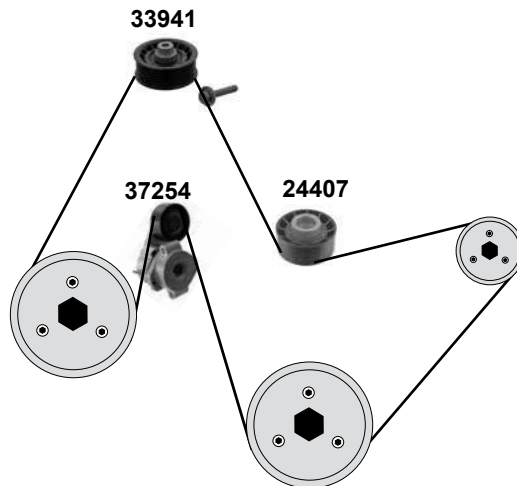

2,2 TDCi

(1) Nur Fahrzeuge mit Frontantrieb / only vehicles with front wheel drive **AC**

(2) 2,2 Duratorq 11→ (125 ,135 , 140 , 155 PS) / 2,4 Duratorq 06→ **(ex.)** Vietnam

Ref. - No.

24407
33941
37254
40428
40429

1 201 178
1 496 244
1 420 513
1 704 089
1 704 087

Umlenkrolle / deflection pulley
Umlenkrolle / deflection pulley
Riemenspanner / belt tensioner
Steuerkette / timing chain
Steuerkette / timing chain

AC
AC
(1)
(2)
110 / 115 / 130PS

ØA 65 B26
ØA 65 B26
132 E
122 E