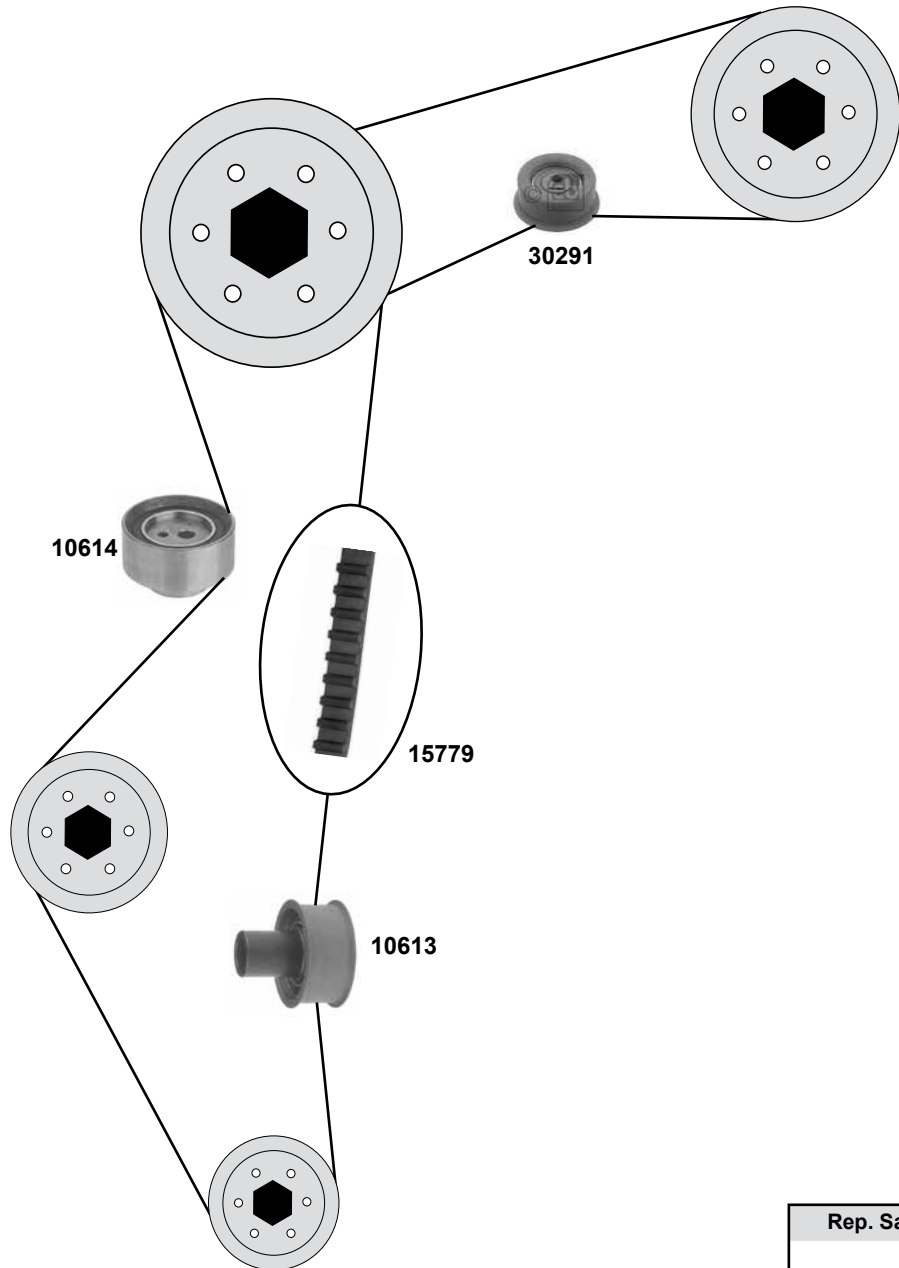

ØA 60 H57

Ref. - No.

10613	13077-54A02	Umlenkrolle / deflection pulley
10614	13070-57J10	Spannrolle / tension roller
15779	13028-2J685	Zahnriemen / timing belt
24823	13028-2J685 S1	Rep. Satz Zahnriemen / rep. kit timing belt
30291	13070-16A10	Spannrolle / tension roller