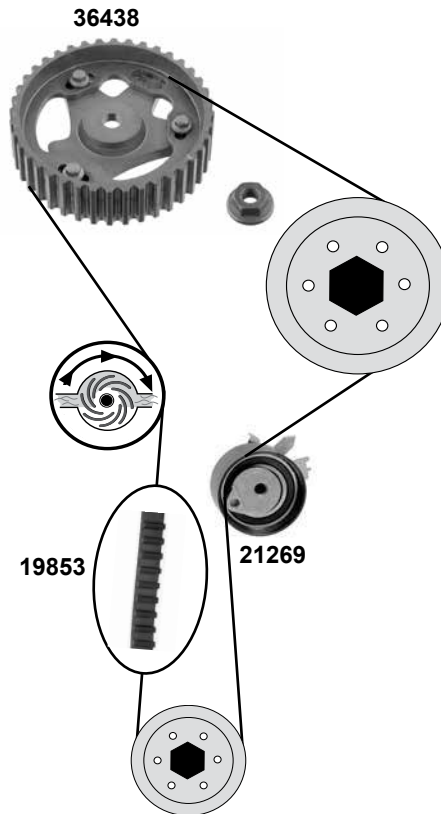

1,5 D
(K9K)

Duster
(10→)
1,5 D
(K9K)