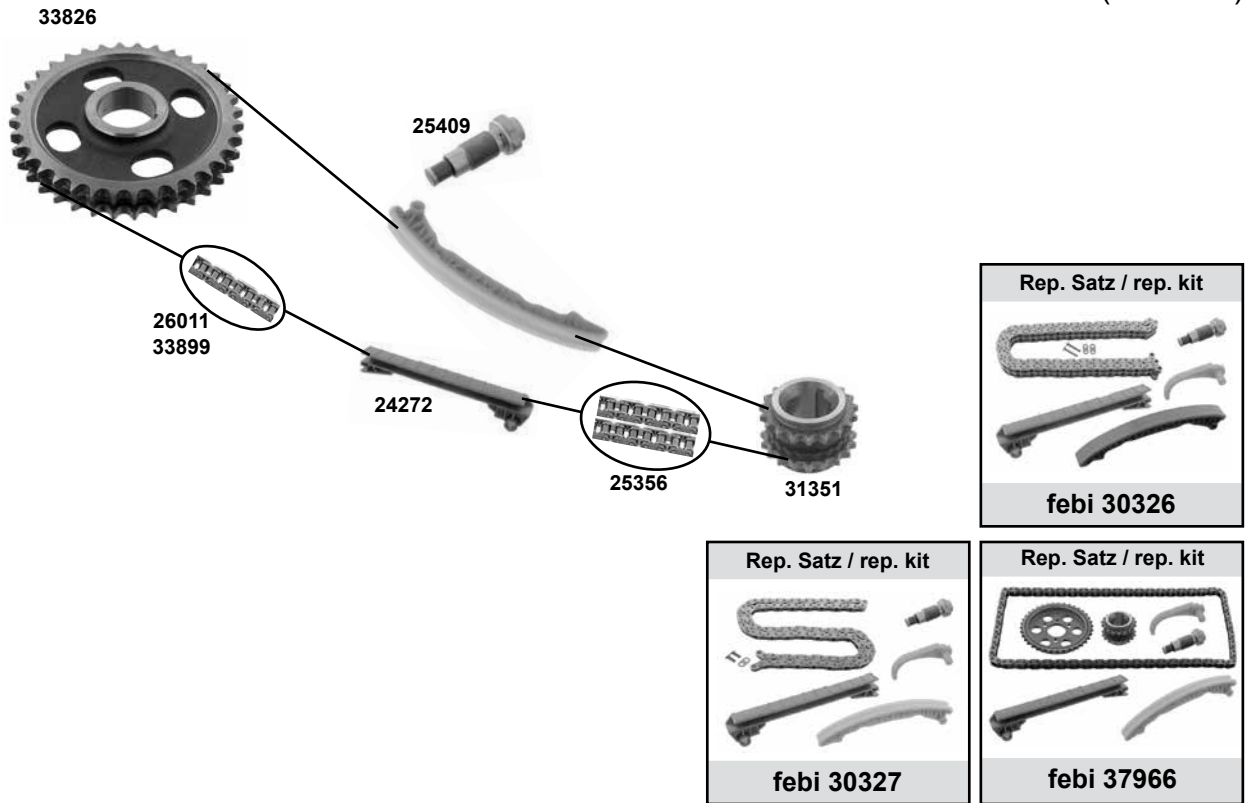

(1) (mot.) 668.914 neue Ausführung / new execution	(4) (mot.) 668.914
	(2) (mot.) 668.914 / (ch.) → 30097016	(5) (ch.) J 514750 → / (ex.) AC
	(3) (mot.) 668.914 / (ch.) 30097017 →	(6) (ch.) J 568589 → / AC

	Ref. - No.			
23779	668 202 04 19	Umlenkrolle / deflection pulley	(4)	D 108 N
23781	116 202 06 19	Spannrolle / tension roller	(4) AC	
24178	266 202 00 19	Umlenkrolle / deflection pulley	(4) AC	
24272	668 052 02 16	Gleitschiene / sliding rail	(1)	
25356	003 997 76 94	Steuerkette / timing chain	(2)	
25409	668 050 01 11	Kettenspanner / chain tensioner	(1)	
26011	668 997 05 94	Steuerkette / timing chain	(3)	AØ 65 B26
30326	668 050 01 11 S1	Rep. Satz Steuerkette / rep. kit timing chain	(1)	
30327	668 050 01 11 S2	Rep. Satz Steuerkette / rep. kit timing chain	(3)	
31351	668 050 00 03	Kurbelwellenzahnrad / crankshaft gear	(4) 30327868 →	AØ 59,5 H40
31382	668 202 11 19 S1	Umlenkrolle / deflection pulley	(6)	108 E
31383	668 202 11 19 S1	Umlenkrolle / deflection pulley	(4) (5)	
32079	668 200 22 70	Riemenspanner / belt tensioner	(4)	
33826	668 052 01 01	Nockenwellenrad / camshaft gear	(mot.) 30327868 →	108 E
33899	000 993 68 76 S1	Steuerkette / timing chain	(mot.) 30327868 →	
37966	668 050 01 11 S5	Rep. Satz Steuerkette / rep. kit timing chain	(mot.) 30327868 →