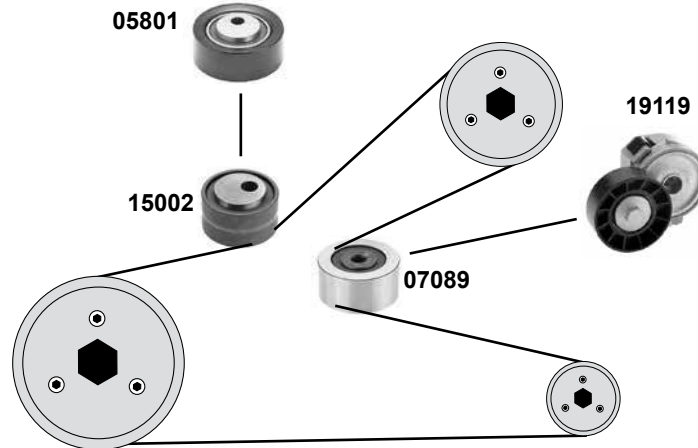

2,0 HDi
(DW10ATED / DW10ATED4)

(1) (mot.) DW10ATED4

	Ref. - No.			
05801	5751.29	Umlenkrolle / deflection pulley	AC + servo	ØA 70 ØI 10/16
07089	5751.57	Spannrolle / tension roller	(ex.) AC	ØA 50 B26
15002	5751.56	Spannrolle / tension roller	(ex.) AC	ØA 50 B26
17063	0829.59	Spannrolle / tension roller		ØA 60 ØI 13 B30
17064	0830.28	Umlenkrolle / deflection pulley		ØA 60 ØI 10 B30
17764	0816.A6	Zahnriemen / timing belt	(mot.) DW10ATED	Z 146 B25,4
17765	0816.A9	Zahnriemen / timing belt	(1)	Z 141 B25,4
19119	5751.55	Spannrolle / tension roller		ØA 70 B25
19623	0831.83	Rep. Satz Zahnriemen / rep. kit timing belt	(1)	Z141 B25,4
21865	0816.E7	Zahnriemen / timing belt	(1)	Z 144 B25,4
27390	0831.74	Rep. Satz Zahnriemen / rep. kit timing belt		Z144 B25,4
33691	0816.F6	Steuerkette / timing chain	(1) endlos /endless	E 40
37211	0849.22	Kettenspanner / chain tensioner	(1)	
37224	0829.94	Gleitschiene / sliding rail	(1)	
37230	0849.23	Rep. Satz Steuerkette / rep kit timing chain	(1)