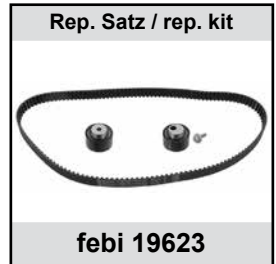

2,0 HDi
(DW10ATED / DW10ATED4)

Ref. - No.

05801	5751.29	Spannrolle / tension roller	servo AC	ØA 70 ØI 10/16
07089	5751.96	Spannrolle / tension roller	(ex.) AC	ØA 50 B26
15002	5751.56	Spannrolle / tension roller	(ex.) AC	ØA 50 B26
17063	0829.59	Spannrolle / tension roller		ØA 60 ØI 13
17064	0830.28	Umlenkrolle / deflection pulley		ØA 60 ØI 10
17765	0816.A9	Zahnriemen / timing belt	DW10ATED	Z 141 B25,4
19119	5751.55	Riemenspanner / belt tensioner		ØA 70 B25
19623	0831.82	Rep. Satz Zahnriemen / rep. kit timing belt	DW10ATED	
21865	0816.E7	Zahnriemen / timing belt	DW10ATED4	Z 144 B25,4
27390	0831.73	Rep. Satz Zahnriemen / rep. kit timing belt	DW10ATED4	Z 141 B25,4
33691	0816.F6	Steuerkette / timing chain	endlos/endless	E 40
37211	0849.22	Kettenspanner / chain tensioner	DW10ATED4	
37230	0849.23	Rep. Satz Steuerkette / rep. kit timing chain	DW10ATED4	40 E