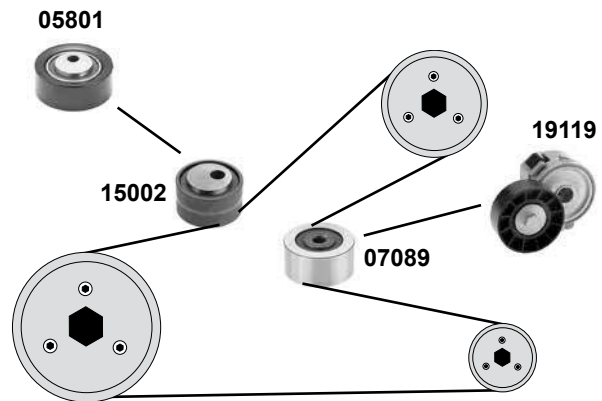

2,0 HDi
(DW10TD / DW10ATED)

Ref. - No.

05801	5751.29	Umlenkrolle / deflection pulley	AC + servo	ØA 70 ØI 10/16
07089	5751.57	Spannrolle / tension roller	(ex.) AC	ØA 50 B26
15002	5751.56	Spannrolle / tension roller	(ex.) AC	ØA 50 B26
17063	0829.59	Spannrolle / tension roller		ØA 60 ØI 13 B30
17064	0830.28	Umlenkrolle / deflection pulley		ØA 60 ØI 10 B30
17765	0816.A9	Zahnriemen / timing belt		Z 141 B25,4
19119	5751.55	Spannrolle / tension roller		ØA 70 B25
19482	5751.74	Spannrolle / tension roller		ØA 60
19623	0831.83	Rep. Satz Zahnriemen / rep. kit timing belt		Z141 B25,4