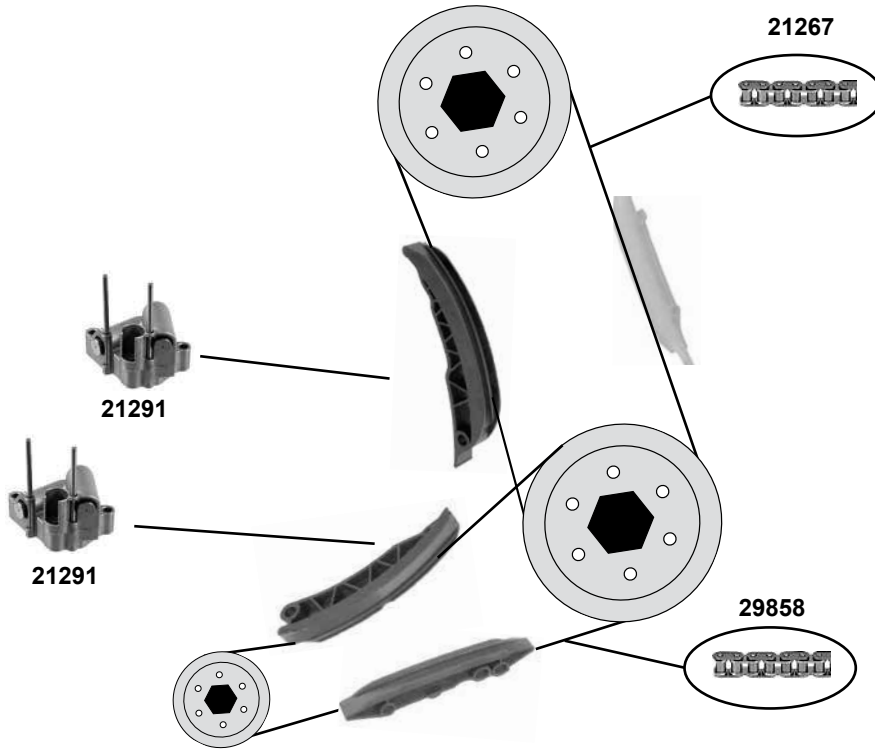

318d / 320d
(M47N2)

325d / 330d/xd / 335d
(M57N2)

	Ref. - No.			
21267	11 31 8 506 869	Steuerkette / timing chain		74 E
21291	13 52 7 787 299	Kettenspanner / chain tensioner		
27372	11 28 7 807 021	Riemenspanner / belt drive components	535 d	AØ70 B26
27373	11 28 7 786 880	Riemenspanner / belt drive components	535 d	
29858	13 52 8 506 969	Steuerkette / timing chain		67 E
30347	11 31 8 506 869 S1	Rep. Satz Steuerkette / rep. kit timing chain		74 E
30348	13 52 8 506 969 S1	Rep. Satz Steuerkette / rep. kit timing chain		66 E
31236	11 28 7 790 448	Umlenkrolle / deflection pulley		AØ70 B26
32248	11 28 7 790 447	Riemenspanner / belt tensioner	(ex.) 535 d	AØ64 B26