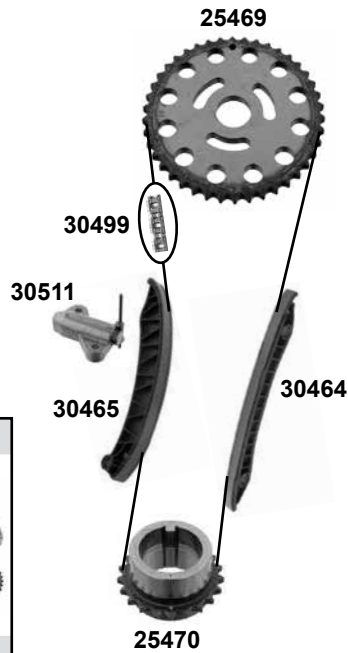

2,0 DCI
(M9R)

Ref. - No.

21025	82 00 004 593	Umlenkrolle / deflection pulley		ØA 75,2 B32
21029	82 00 127 467	Spannrolle / tension roller		ØA70 B32
21033	82 00 104 754	Umlenkrolle / deflection pulley	(mot.) G9T-702 AC	ØA 60,2 Ø1 17 B5,5
23043	82 00 127 627	Zahnriemen / timing belt		Z 89 B25
23045	77 01 473 849	Rep. Satz Zahnriemen / rep. kit timing belt		
25469	82 00 918 794	Nockenwellenrad / camshaft gear		Z 42
25470	82 00 918 795	Kurbelwellenzahnrad / crankshaft gear		Z 21
30464	82 00 337 106	Gleitschiene / sliding rail		
30465	82 00 337 109	Gleitschiene / sliding rail		
30499	82 00 343 394	Steuerkette / timing chain		12 E
30511	82 00 918 797	Kettenspanner / chain tensioner		
30639	77 01 476 597	Rep. Satz Steuerkette / rep. kit timing chain		
36826	82 00 725 951	Umlenkrolle / deflection pulley		ØA 60 ØI 10 H 30
36831	82 00 357 406	Riemenspanner / belt tensioner		ØA 65 H 29,5