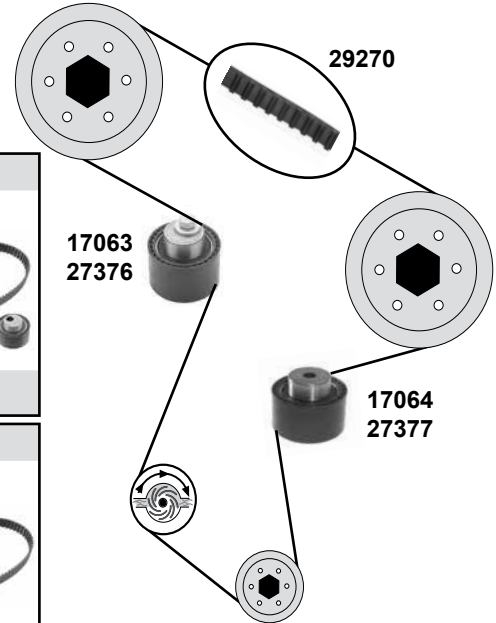

(1) 94 → 02 (mot.) DW10TD (ex.) AC / 02 → (mot.) DW10TD/DW12TED

(2) 02 → 05.04.2004 / (mot.) DW12TED

(3) 06.04.2004 → / (mot.) DW12TED

Ref. - No.

Ref. - No.	Description	Notes	Dimensions
07089	Spannrolle / tension roller	(ex.) AC	ØA 50 B26
15002	Spannrolle / tension roller	(ex.) AC	ØA 50 B26
17063	Spannrolle / tension roller	(2)	ØA 60 ØI 13 B30
17064	Umlenkrolle / deflection pulley	(2)	ØA 60 ØI 10 B30
17765	Zahnriemen / timing belt		Z 141 B25,4
19119	Spannrolle / tension roller		ØA 70 B25
19391	Umlenkrolle / deflection pulley	(1)	ØA 50 ØI 8 B26
19482	Spannrolle / tension roller	AC	ØA 60
19623	Rep. Satz Zahnriemen / rep. kit timing belt		Z141 B25,4
27376	Spannrolle / tension roller	(3)	ØA 62 ØI 13,3 B30
27377	Umlenkrolle / deflection pulley	(3)	ØA 62 ØI 10 B30
29270	Zahnriemen / timing belt		Z 143 B25,4
29271	Rep. Satz Zahnriemen / rep. kit timing belt	(3)	Z 143 B25,4
30976	Rep. Satz Zahnriemen / rep. kit timing belt	(2)	ØA 60 B25,5 Z 143