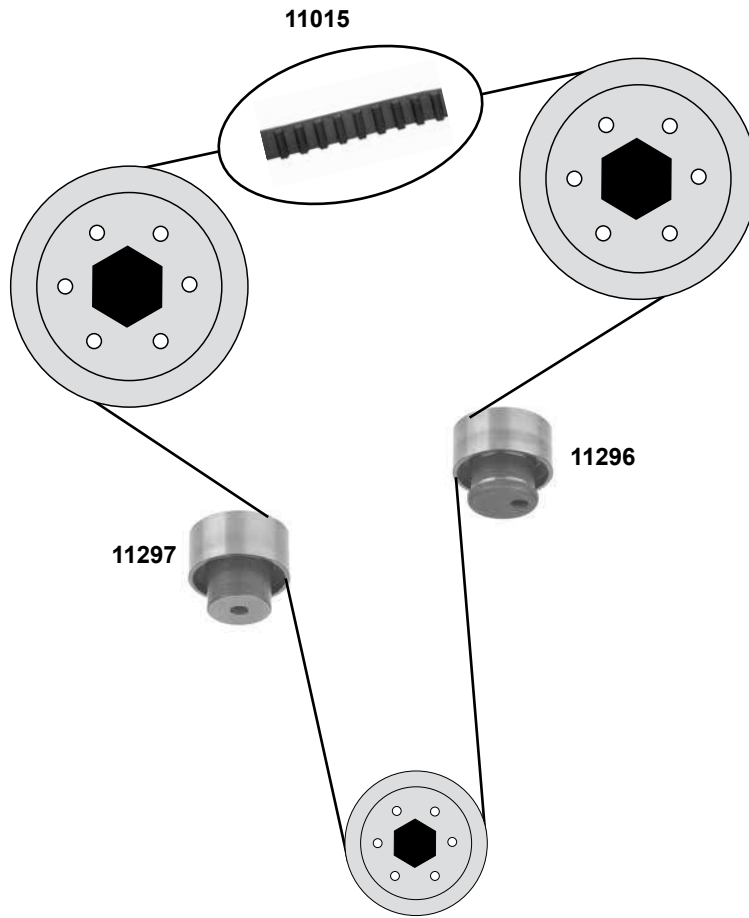

1,7 D

(1) Palio : 97 → 02 (ex.) AC / 02 → AC

Ref. - No.

11015	71771437
11294	46424716
11296	46740727
11297	46740726
36441	46439454

Zahnriemen / timing belt
Spannrolle / tension roller
Spannrolle / tension roller
Umlenkrolle / deflection pulley
Umlenkrolle / deflection pulley

(1)

Z 168 B22
ØA 80 H 24
ØA 61 H 33/51
ØA 61 H 30/51
ØA 80 B17