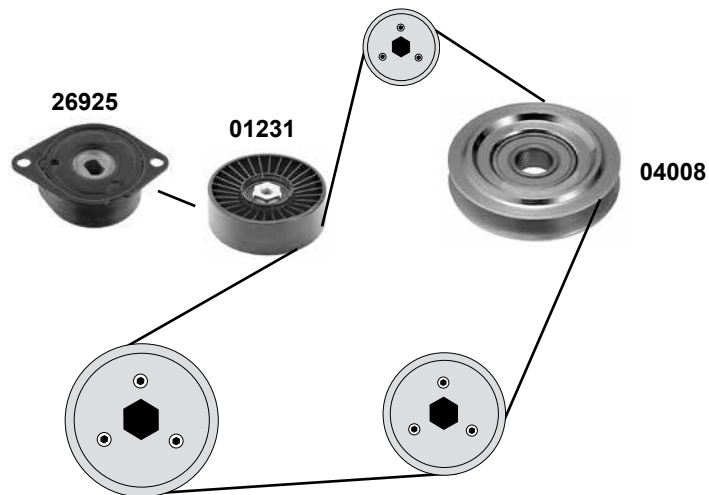

VOLKSWAGEN Passat 3 (3A)

(88→94)

Car
Division

1,9 D / 1,9 TD

(AAZ / 1Y / SB/ RA)

Ref. - No.			
01231	028 145 278 E	Spannrolle / tension roller	(mot.) AAZ + AC (ex.) (mot.) SB/ RA (mot.) SB/ RA (ex.) (mot.) SB/ RA
04008	068 260 940	Umlenkrolle / deflection pulley	
06687	068 109 119 E	Spannrolle / tension roller	
11039	028 109 119 P	Zahnriemen / timing belt	
12663	068 109 119 E	Zahnriemen / timing belt	
14600	068 109 119 E S1	Rep. Satz Zahnriemen / rep. kit timing belt	ØA 78 ØI 8 B25 ØA 70 ØI 15 B13 ØA 72 ØI 10 B27 Z 137 B25,4 Z 135 B25
14602	028 198 119	Rep. Satz Zahnriemen / rep. kit timing belt	
26925	028 903 315 R	Riemenspanner / tension roller