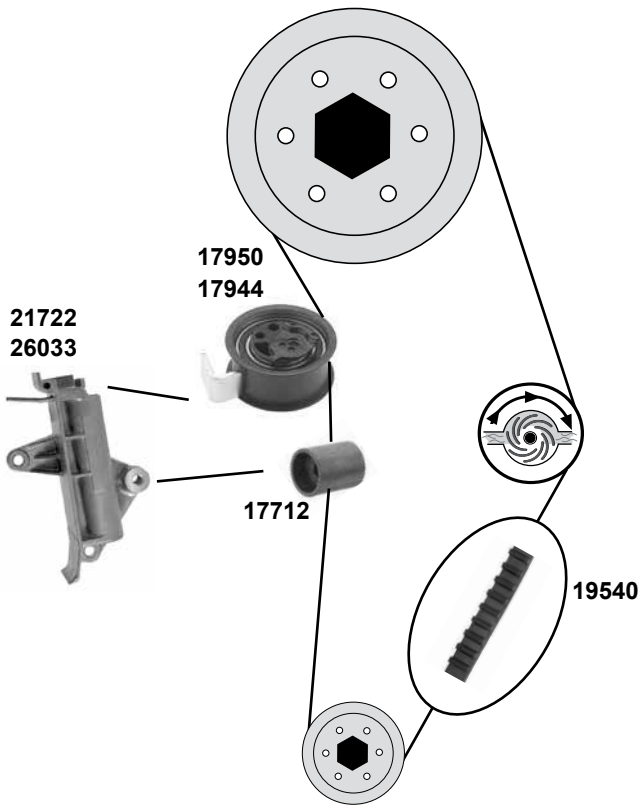

Ref. - No.	Description	Notes	Dimensions
07078	Umlenkrolle / deflection pulley		ØA 28 ØI 8 B31,5
10294	Spannrolle / tension roller	(ex.) (mot.) AHH	ØA 67 ØI 8 B25
11039	Zahnriemen / timing belt	(ex.) (mot.) AHH	Z 137 B25,4
11343	Umlenkrolle / deflection pulley	AC	
14626	Rep. Satz Zahnriemen / rep. kit timing belt	(ex.) (mot.) AHH	
15252	Riemenscheibe Generator / belt pulley alternator	(1) (2)	
15254	Riemenscheibe Generator / belt pulley alternator	(3)	
19570	Spannrolle / tension roller	(mot.) AHH	ØA 78 B30
19534	Zahnriemen / timing belt	(mot.) AHH	Z 137 B25
23758	Riemenspanner / belt tensioner		
24684	Rep. Satz Zahnriemen / rep. kit timing belt	(mot.) AHH → 00	