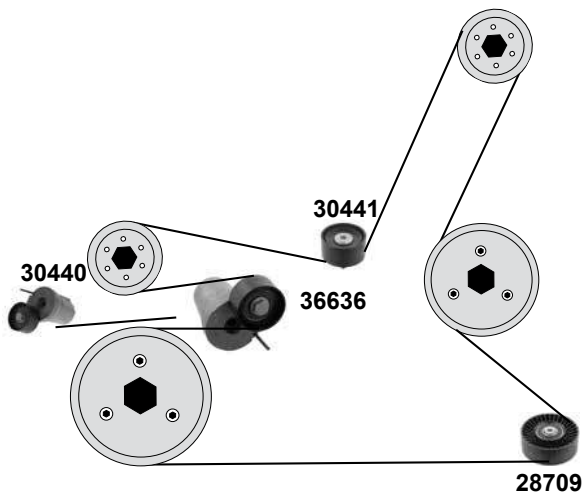

525d/dx / 530d/dx /535d/dx
(N47S1 / N57/N/S/Z)

- (1) (ex.) Dynamic Drive
- (2) Dynamic Drive

Ref. - No.

Ref. - No.	Description	Notes	Dimensions
28709	Umlenkrolle / deflection pulley	(mot) N57 is	AØ 80 B28
28717	Kettenspanner / chain tensioner	(ex.)(mot) N47S1	
28718	Kettenspanner / chain tensioner		
28720	Steuerkette / timing chain		86 E
30349	Rep. Satz Steuerkette / rep. kit timing chain		86 E
30440	Riemenspanner / belt tensioner	(1) (mot) N57	AØ55 B29
30441	Umlenkrolle / deflection pulley	(mot) N57	AØ55 B28
36075	Steuerkette simplex / timing chain simplex	(ex.)(mot) N47S1	72 E
36076	Rep. Satz Steuerkette / rep. kit timing chain	(ex.)(mot) N47S1	72 E
36636	Riemenspanner / belt tensioner	(2) N57N/S	AØ 55 B29