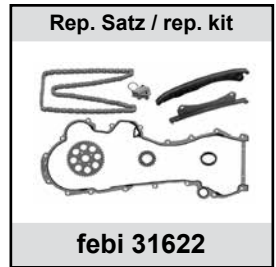

2,0 JTD

	Ref. - No.			
10298	55238027	Spannrolle / tension roller		ØA 65 Z26
23654	71771498	Umlenkrolle / deflection pulley		ØA 53 B29
28305	55183528 S1	Rep. Satz Zahnriemen / rep. kit timing belt		
28306	55183528	Zahnriemen / timing belt		Z199 B24
29396	51758383	Umlenkrolle / deflection pulley		ØA70 B26