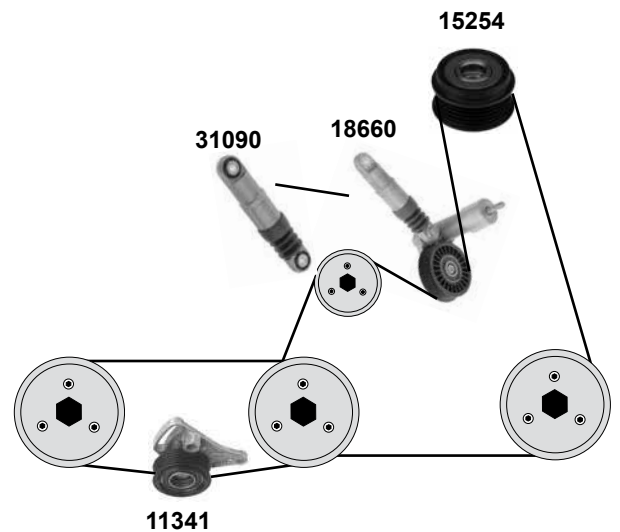

Ref. - No.	Description	Notes	Dimensions
07078	Umlenkrolle / deflection pulley		ØA 28 ØI 8 B31,5
10294	Spannrolle / tension roller	(ex.) (mot.) AHH	ØA 67 ØI 8 B25
11039	Zahnriemen / timing belt	(ex.) (mot.) AHH	Z 137 B25,4
11343	Umlenkrolle / deflection pulley	AC	
14626	Rep. Satz Zahnriemen / rep. kit timing belt	(ex.) (mot.) AHH	
15252	Riemenscheibe Generator / belt pulley alternator	(1) (2)	
15254	Riemenscheibe Generator / belt pulley alternator	(3)	
19570	Spannrolle / tension roller	(mot.) AHH	ØA 78 B30
19534	Zahnriemen / timing belt	(mot.) AHH	Z 137 B25
23758	Riemenspanner / belt tensioner		
24684	Rep. Satz Zahnriemen / rep. kit timing belt	(mot.) AHH → 00	