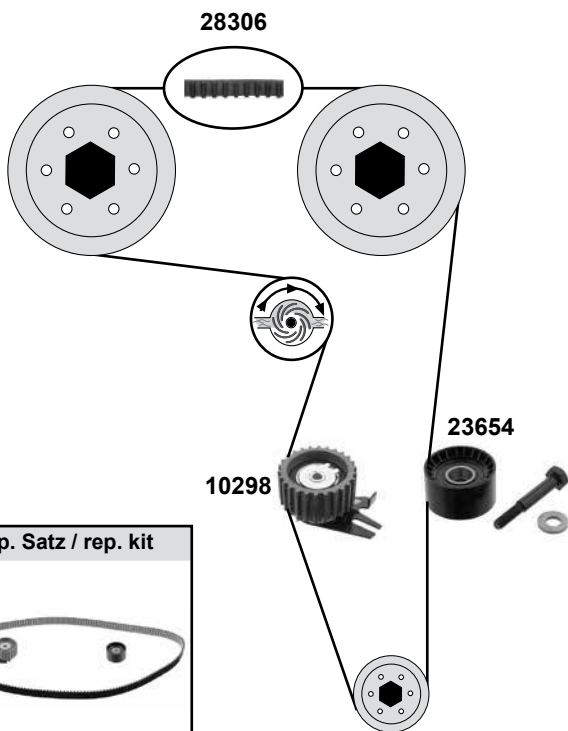

(1) (mot.) 1,9 D 88kW / 2,0 D
(3) (mot.) 1,9 D / (mot.) 2,0 D AC

(2) (mot.) 2,0 D Multijet

(4) (mot.) 1,9 / 2,0 D Multijet

Ref. - No.

Part No.	Ref. - No.	Description	Quantity	Part No.
10298	55238027	Spannrolle / tension roller	(1) (2) →11	ØA 64 Z26
23654	71771498	Umlenkrolle / deflection pulley	(4)	ØA 53 B29
28305	55183528 S1	Rep. Satz Zahnriemen / rep. kit timing belt	(2)	
28306	55183528	Zahnriemen / timing belt	(2) →11	Z 199 B24
29396	51758383	Umlenkrolle / deflection pulley	(3) →11	ØA 70 B26
31089	51758384	Umlenkrolle / deflection pulley		ØA 65 B26