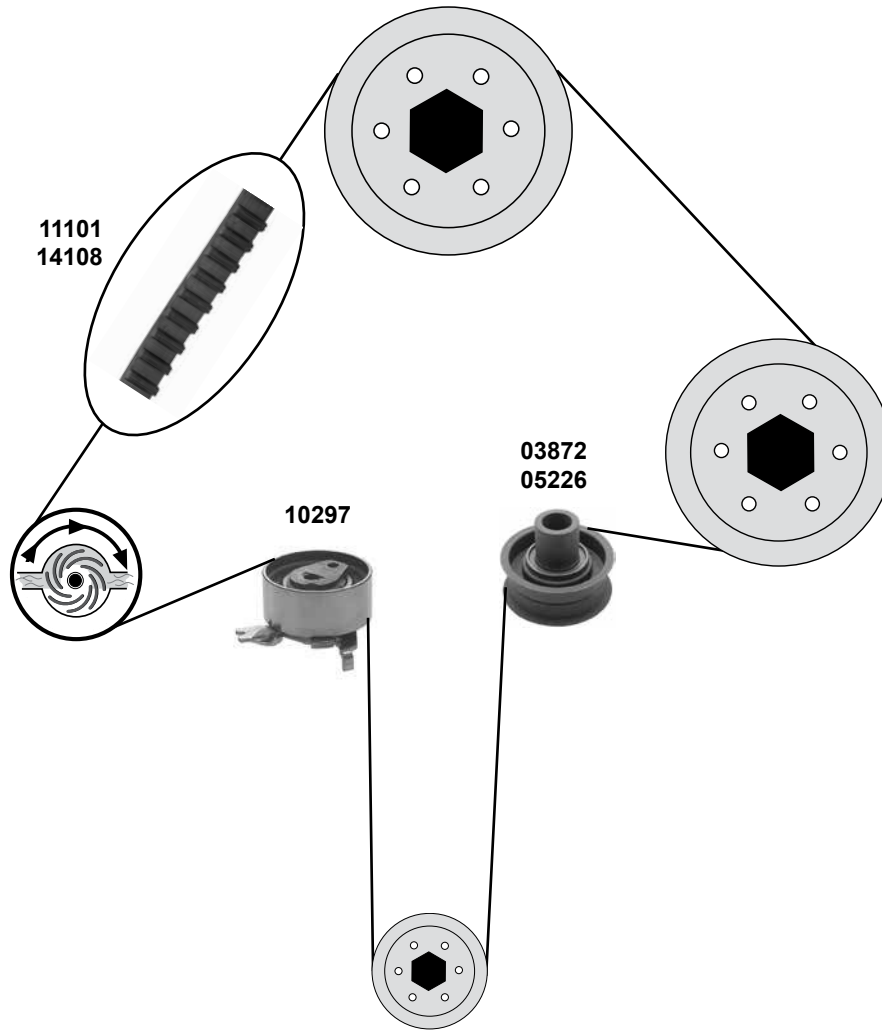

VAUXHALL Astra Mk II

(85→93)

Car
Division

1,7 D
(DR)

Rep. Satz / rep. kit

febi 14111

Ref. - No.

03872

09128741

Umlenkrolle / deflection pulley

(mot.) 14363651→

ØA 52 ØI 27

05226

90264022

Umlenkrolle / deflection pulley

(mot.)→14363650

27 x 71 x 58,5

10297

09158004

Spannrolle / tension roller

26 x 59

11101

90410784

Zahnriemen / timing belt

(mot.)→14363650

Z 146 B 24

14108

90530598

Zahnriemen / timing belt

(mot.) 14363651→

Z 176 B 24

14111

90530598 S2

Rep. Satz Zahnriemen / rep. kit timing belt

(mot.) 14363651→