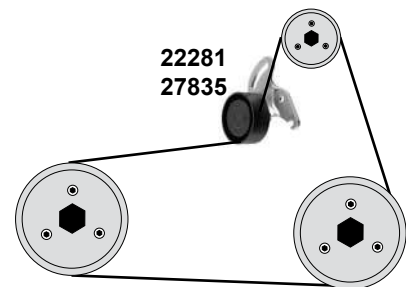

Ref. - No.			
10613	13077-54A02	Umlenkrolle / deflection pulley		ØA 60 H 60,5
10614	13070-57J10	Spannrolle / tension roller		ØA 70 H 30,5
15779	13028-2J685	Zahnriemen / timing belt		Z 111 B25,4
19853	13028-BN700	Zahnriemen / timing belt		Z 123 B27
21269	13070-BN700SK	Spannrolle / tension roller		ØA 60 B32
21270	13070-BN700	Rep. Satz Zahnriemen / rep. kit timing belt		Z 123 B27
22281	11955-BN702	Riemenspanner / belt tensioner	(ex.) AC	ØA65,4 B26
24823	13028-2J685 S1	Rep. Satz Zahnriemen / rep. kit timing belt		Z 111 B25,4
27835	11955-BN701	Riemenspanner / belt tensioner	AC 10/02 → 10/03	ØA65 B35
30291	13070-16A10	Spannrolle / tension roller		ØA 60 H26