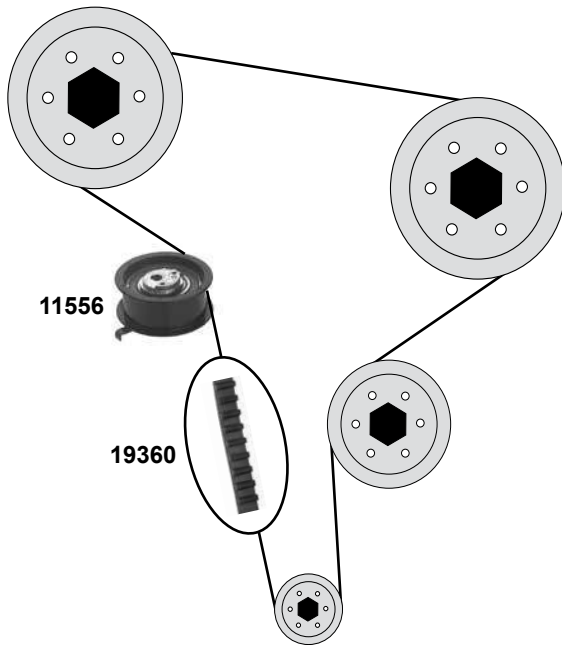

VOLKSWAGEN

Caddy 2 Pick-Up (9U)

(97→03)

Car
Division

1,9 D (AEF)

Caddy 3

(03 → 11)