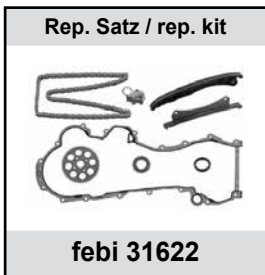

OPEL Combo D

(2011→)

Car
Division

1,3 CDTI

(A 1,3 FD)