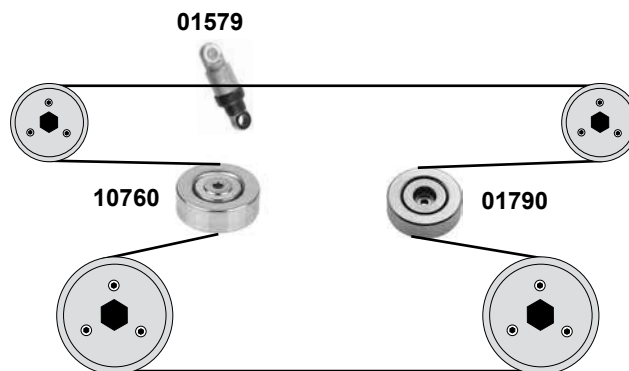

Ref. - No.			
01579	1340 653	Riemenspanner / belt tensioner		
01790	1340 540	Umlenkrolle / deflection pulley		ØA 80 B23,5
09222	0636 386	Kettenspanner / chain tensioner		
10760	1340 543	Umlenkrolle / deflection pulley		Ø70 B23
15549	5636 366	Steuerkette / timing chain		74 E
15550	5636 365	Steuerkette / timing chain		80 E
30384	5636 365 S1	Rep. Satz Steuerkette / rep. kit timing chain