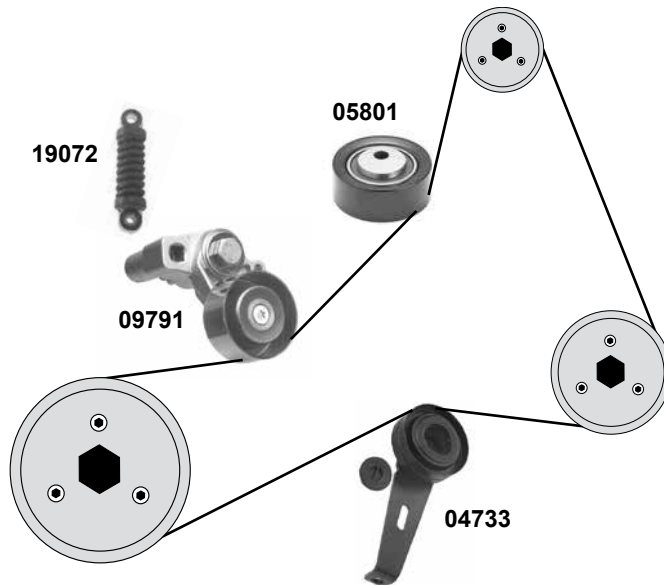

PEUGEOT 806

(94→02)

Car
Division

2,1 D (XUD11BTE)

Ref. - No.

Ref. - No.	Description	Notes	Dimensions
04733	Spannrolle / tension roller	(ex.) AC	ØA 85 B26
05801	Spannrolle / tension roller		ØA 70 B27/29
06980	Spannrolle / tension roller		ØA 60 B34
06982	Umlenkrolle / deflection pulley		ØA60 B34
09791	Spannrolle / tension roller		ØA 60 B26,5
11106	Rep. Satz Zahnriemen / rep. kit timing belt		
11166	Zahnriemen / timing belt		Z 149 B25,4
19072	Schwingungsdämpfer / vibration damper	servo AC