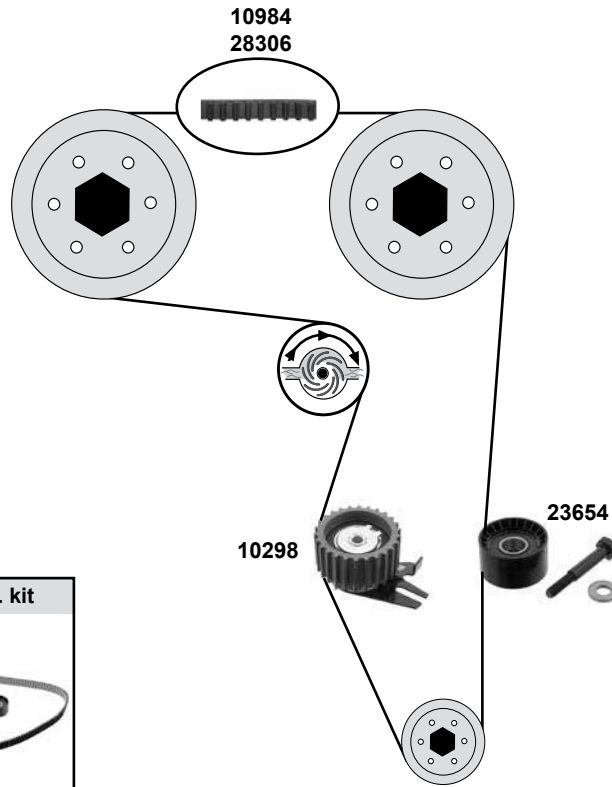

FIAT

Bravo Nuova II (198)

(07→09)

Car
Division

1,6 / 1,9 / 2,0 D