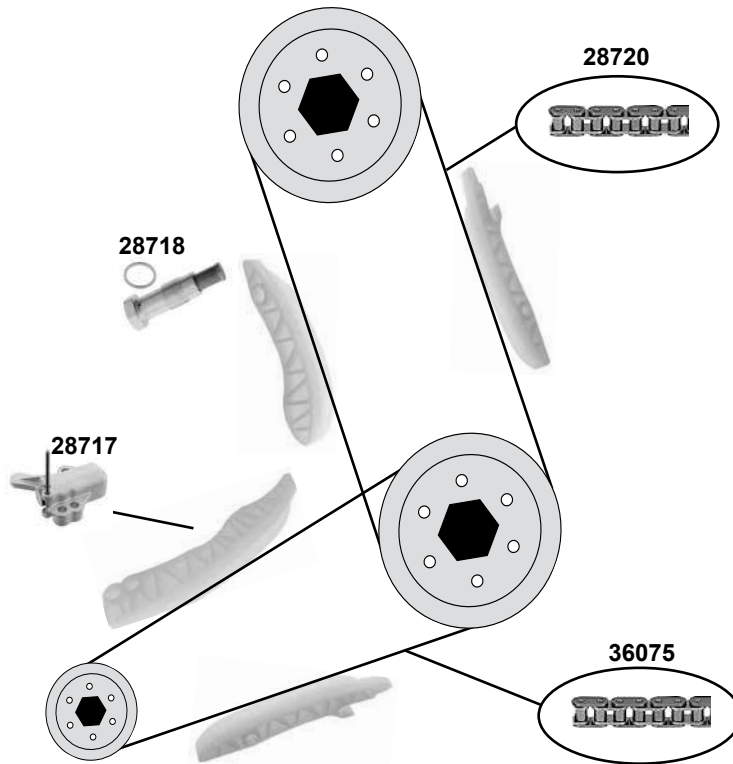

Ref. - No.			
28717	13 52 7 797 904	Kettenspanner / chain tensioner	F12 / 640d	
28718	11 31 7 797 901	Kettenspanner / chain tensioner		
28720	11 31 8 510 014	Steuerkette / timing chain		86 E
30349	11 31 8 510 014 S1	Rep. Satz Steuerkette / rep. kit timing chain		86 E
36075	11 31 8 506 654	Steuerkette simplex / timing chain simplex	F12 / 640d	72 E
36076	11 31 8 506 654 S1	Rep. Satz Steuerkette / rep. kit timing chain	F12 / 640d	72 E
37552	11 28 7 810 807	Riemenspanner / belt tensioner	640d	ØA 65/60 B26