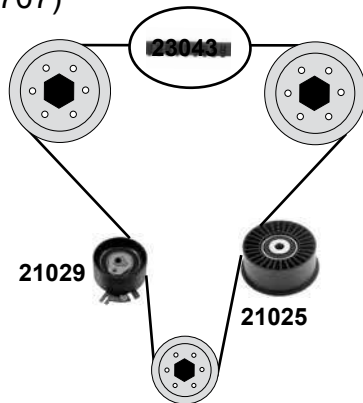

2,2 D

(G9T-600,702,703,706,707)

- (1) (mot.) F9Q-664,674,758,759
- (2) (mot.) F9Q-752 AC
- (3) (mot.) F9Q-650,664,670,674,750,758 / (mot.) F9Q-752,754 03/02→
- (4) (mot.) F9Q-650,670,750,752,754

Ref. - No.

Ref. - No.	Description	Quantity	Notes	Dimensions
21025	Umlenkrolle / deflection pulley			ØA75,2 B32
21029	Spannrolle / tension roller			ØA70 B32
21033	Umlenkrolle / deflection pulley			ØA 60,2 ØI 17 B5,5
21910	Zahnriemen / timing belt	(4)		Z 132 B26
22055	Spannrolle / tension roller	(4)		ØA60 B30,8
22056	Rep. Satz Zahnriemen / rep. kit timing belt	(4)		Z 132 B26
22329	Riemenspanner / belt tensioner	(2)		ØA65 B30
23043	Zahnriemen / timing belt			Z 89 B25
23045	Rep. Satz Zahnriemen / rep. kit timing belt			
23397	Umlenkrolle / deflection pulley	(ex.)	AC (3)	ØA60 ØI17 B31
24529	Spannrolle / tension roller	(1)		ØA 50
26900	Zahnriemen / timing belt	(1)		Z 133 B26
26901	Rep. Satz Zahnriemen / rep. kit timing belt	(1)		Z 133 B26
32018	Riemenspanner / belt tensioner			ØA60
32581	Riemenspanner / belt tensioner	(ex.)	AC