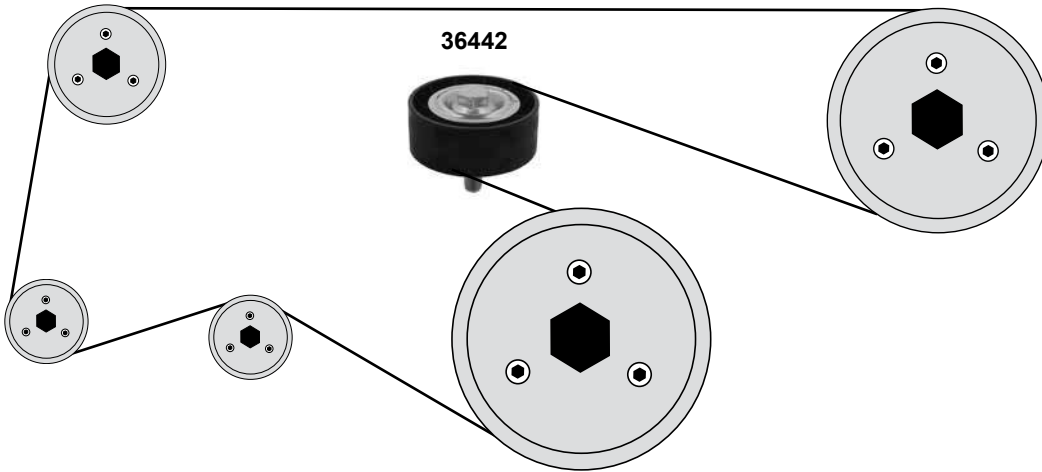

FIAT
Stilo (192)
(01→10)

1,9 16V