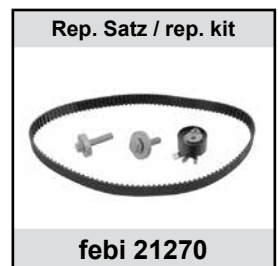

Ref. - No.

19853 28 00 039 519
21269 82 00 102 941
21270 77 01 477 028
36438 77 01 478 037

Zahnriemen / timing belt
Spannrolle / tension roller
Rep. Satz Zahnriemen / rep. kit timing belt
Nockenwellenrad / camshaft timing gear

Z 123 B27
ØA 60 B32
Z 123 B26,8