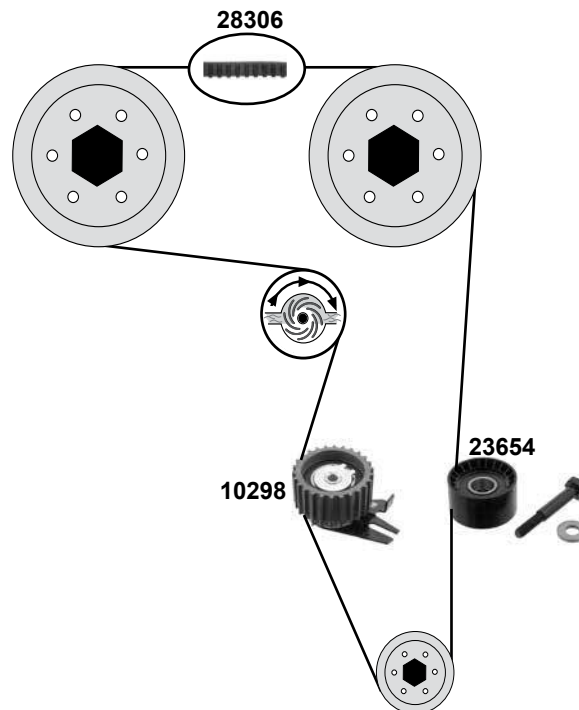

Ref. - No.			
08685	99461357	Umlenkrolle / deflection pulley	→06 / (ex.) 107kW	ØA 67
08689	99461358 S1	Spannrolle / tension roller	107kW	ØA 63,75
10298	55238027	Spannrolle / tension roller		ØA 65 H 30
11008	99456476	Zahnriemen / timing belt		Z 152
23654	71771498	Umlenkrolle / deflection pulley		ØA 53 B 29
28306	55183528	Zahnriemen / timing belt		Z 199 B24