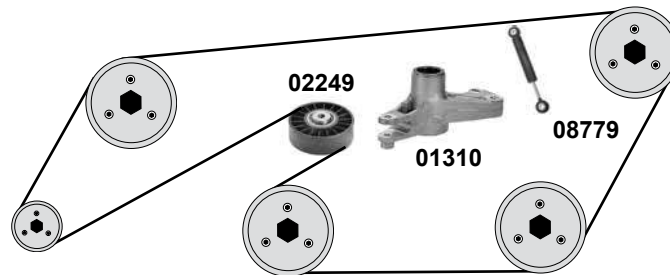

E 200 D / E 220 D
(OM 604.912,917 / 605.912,962 / 606.912.962)

(1) Nietverschluss / riveted link / bouchon de rivet / rivetti / cierre de roblón

	Ref. - No.			
01310	606 200 00 73	Hebel / lever	(mot.) 604.912,917	
01383	606 050 02 11	Kettenspanner / chain tensioner		
02249	601 200 09 70	Spannrolle / tension roller	(mot.) 604.912,917	ØA 80 B25 / 31 55 N - 1200 N D 457 / 130 N
08779	604 200 02 14	Schwingungsdämpfer / vibration damper	(mot.) 604.912,917	
09238	003 997 56 94	Steuerkette / timing chain	(1)	
10407	601 052 05 16	Gleitschiene / sliding rail		
14406	000 997 28 98	Kettenglied / chain link	(mot.) 604.912,917	
25033	606 052 00 03	Kurbelwellenzahnrad / crankshaft gear		Z 18
25306	606 052 01 16	Gleitschiene / sliding rail		
26070	606 200 00 73 S2	Rep.Satz Hebel / rep kit lever	(mot.) 604.912,917	
30301	606 050 02 11 S1	Rep.Satz Steuerkette / rep kit timing chain