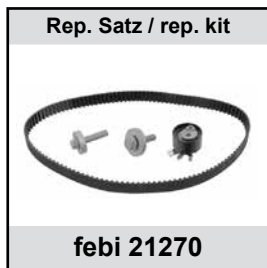

Ref. - No.			
10613	13077-54A02	Umlenkrolle / deflection pulley		ØA 60 H 60,5
10614	13070-57J10	Spannrolle / tension roller		ØA 70 H 30,5
15779	13028-2J685	Zahnriemen / timing belt		Z 111 B25,4
19853	13028-BN700	Zahnriemen / timing belt		Z 123 B27
21269	13070-BN700SK	Spannrolle / tension roller		ØA 60 B32
21270	13070-BN700	Rep. Satz Zahnriemen / rep. kit timing belt		Z 123 B27
22281	11955-BN702	Riemenspanner / belt tensioner	(ex.) AC	ØA65,4 B26
24823	13028-2J685 S1	Rep. Satz Zahnriemen / rep. kit timing belt		Z 111 B25,4
27835	11955-BN701	Riemenspanner / belt tensioner	AC 10/02 → 10/03	ØA65 B35
30291	13070-16A10	Spannrolle / tension roller		ØA 60 H26