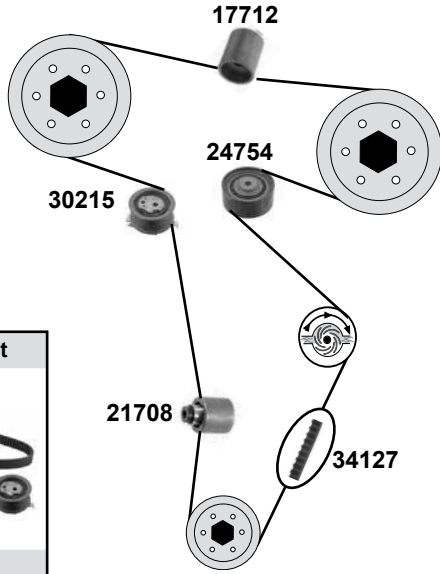

VOLKSWAGEN Scirocco (13)

(09→)

Car
Division

2,0 TDI (CBDB/CBBB)