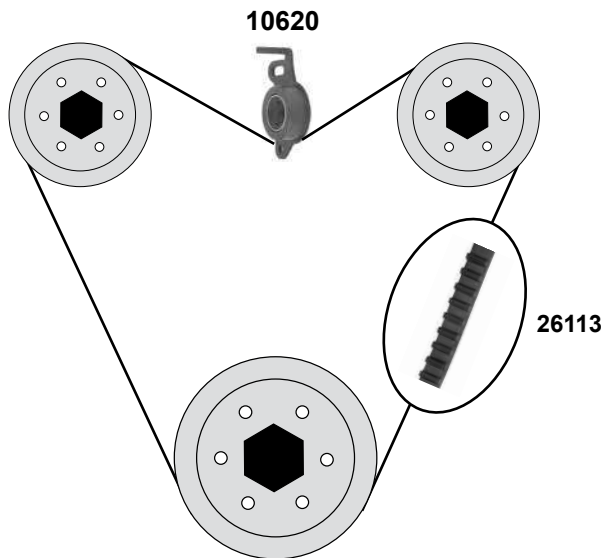

Ref. - No.

10620	23357-42030	Spannrolle / tension roller	ØA 58 B22,5
11145	24315-42200	Zahnriemen / timing belt	Z 163
15279	24317-42020	Spannrolle / tension roller	ØA 60 B34
26113	23356-42500	Zahnriemen / timing belt	Z 99
26114	23356-42500 S1	Rep. Satz Zahnriemen / rep. kit timing belt	Z 99
26184	24315-42200 S1	Rep. Satz Zahnriemen / rep. kit timing belt	Z 163