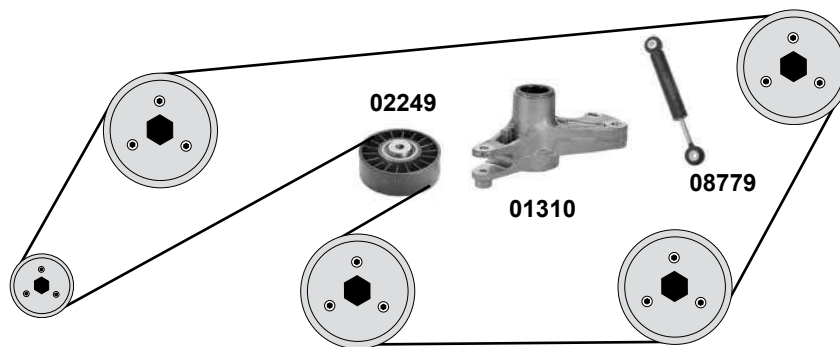

MERCEDES-BENZ E-Klasse (BM 210)

(95→03)

Car
Division

E 250 D / E 250 Turbo

(OM 605.912,962)

Ref. - No.

01310	606 200 00 73	Hebel / lever
01383	606 050 02 11	Kettenspanner / chain tensioner
02249	601 200 09 70	Spannrolle / tension roller
08779	604 200 02 14	Schwingungsdämpfer / vibration damper
09238	003 997 56 94	Steuerkette / timing chain
10407	601 052 05 16	Gleitschiene / sliding rail
14406	000 997 28 98	Kettenglied / chain link
25033	606 052 00 03	Kurbelwellenzahnrad / crankshaft gear
25304	606 050 02 16	Gleitschiene / sliding rail
25306	606 052 01 16	Gleitschiene / sliding rail
26070	606 200 00 73 S2	Rep.Satz Hebel / rep kit lever
30301	606 050 02 11 S1	Rep. Satz Steuerkette / rep kit timing chain

ØA 80 B25 / 31
55 N - 1200 N
D 457 / 130 N