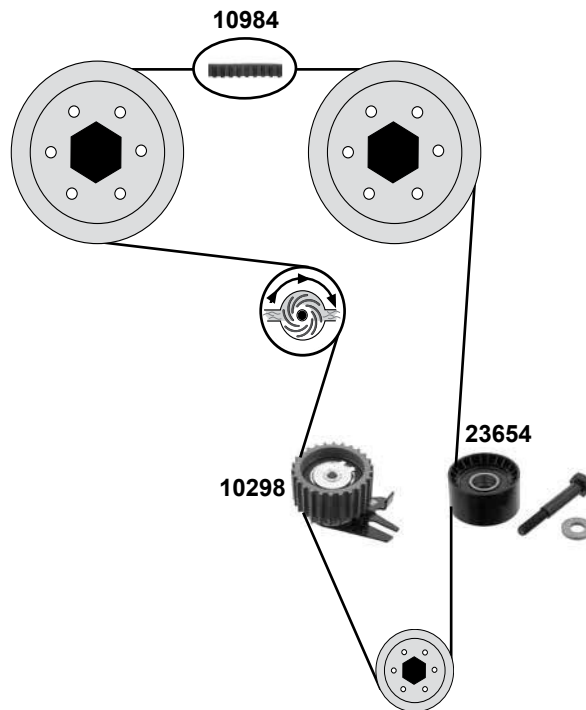

(1) (mot.) 1,9 D / 74 / 77 / 88 kW 05→ 09

	Ref. - No.			
10298	55238027	Spannrolle / tension roller	→09	ØA 65 H 30
10984	71731639	Zahnriemen / timing belt	(1)	
23654	71771498	Umlenkrolle / deflection pulley	→12	ØA 53 B29
23655	71736726	Rep. Satz Zahnriemen / rep. kit timing belt	(1)	
23778	55221385	Steuerkette / timing chain		120 E
28458	55197785	Kettenspanner / chain tensioner		
31622	55221385 S1	Rep. Satz Steuerkette / rep. kit timing chain	→09	120 E