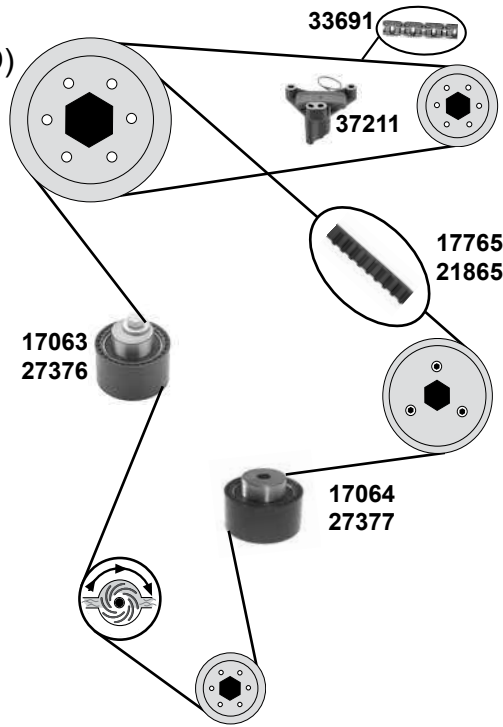

PEUGEOT Expert I+II (95→07)

Car
Division

2,0 HDi (DW10ATED / DW10ATED4 / DW10BTED)