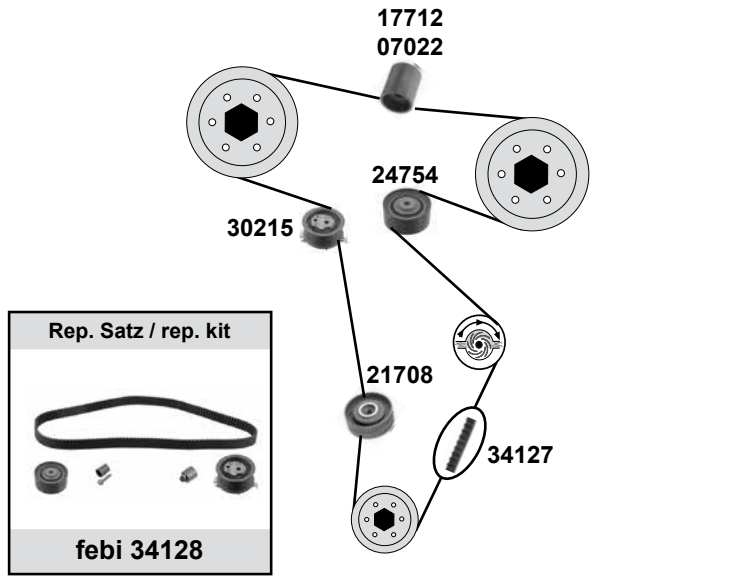

AUDI A5 / S5 coupe / sportb. (8T)

(08→)

Car
Division

2,0 TDI

(CAHA/CAHB/CAGA/CAGB/CMEA/CGLC/CGLD/CJCA/CJCB/CJCD/CMFA/CMTB)