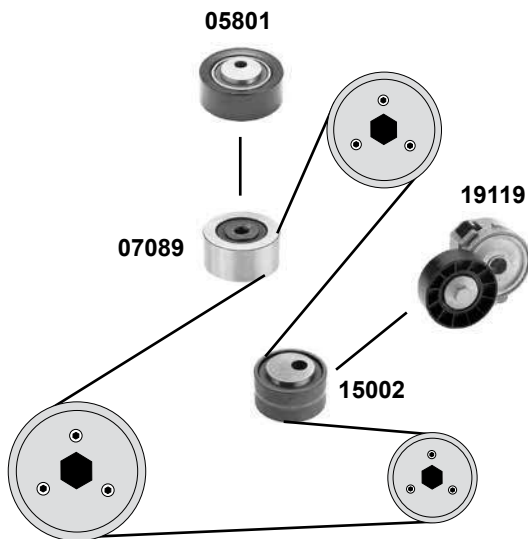

Ref. - No.

Ref. - No.	Description	Notes	Dimensions
05801	Umlenkrolle / deflection pulley	AC	ØA 70 ØI 10/16
07089	Spannrolle / tension roller	(ex.) AC	ØA 50 B26
15002	Spannrolle / tension roller	(ex.) AC	ØA 50 B26
17063	Spannrolle / tension roller		ØA 60 ØI 13 B30
17064	Spannrolle / tension roller		ØA 60 ØI 10
17765	Zahnriemen / timing belt		Z 141 B25,4
19119	Spannrolle / tension roller		ØA 70 B25
19623	Rep. Satz Zahnriemen / rep. kit timing belt		Z141 B25,4
36867	Umlenkrolle / deflection pulley	AC O 10768→	ØA 70 B25