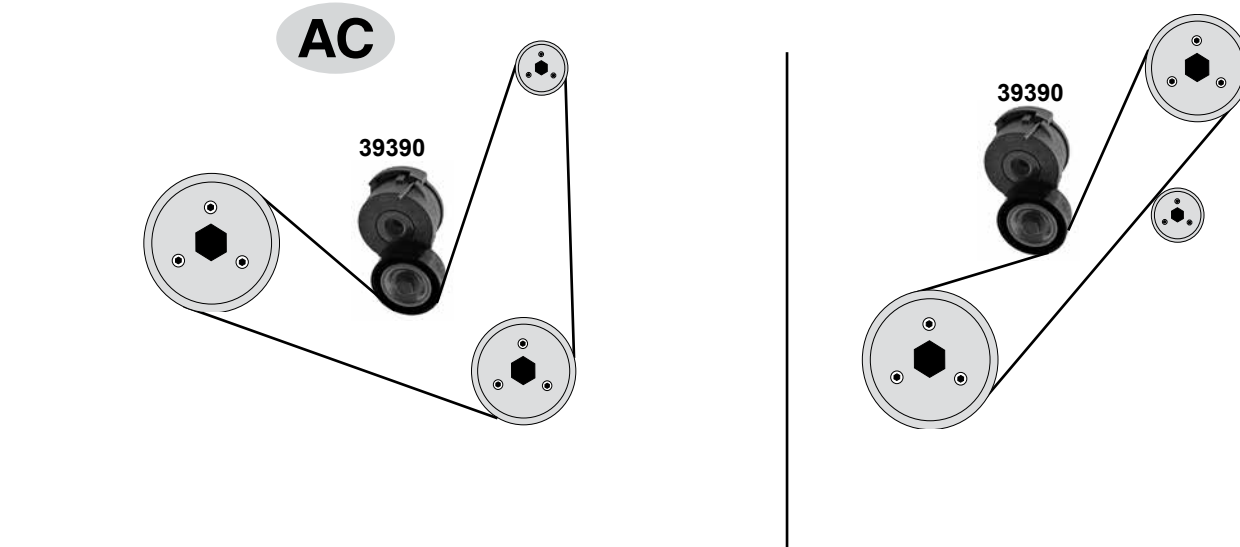

PEUGEOT 3008 / 5008

(09→)

Car
Division

2,0 HDi (DW10CB / DW10CTED4)

- (1) 3008
- (2) 5008 (mot.) DW10CB
- (3) 3008 / 5008 (mot.) DW10CTED4
- (4) 3008 (mot.) DW10CTED4 (ex.) Hybrid / (mot.) DW10CB AC + Start Stop
- (5) 5008 (mot.) DW10CTED / (mot.) DW10CB AC (ex.) Start Stop

Ref. - No.

Ref. - No.	Description	Notes	Dimensions
26816	0830.51 Umlenkrolle / deflection pulley		ØA 60 B30
33691	0816.F6 Steuerkette / timing chain	(3) endlos / endless	40 E
37211	0849.22 Kettenspanner / chain tensioner	endlos / endless	
37230	0849.23 Rep. Satz Steuerkette / rep. kit timing chain		
37290	0816.K8 Zahnriemen / timing belt		
37353	0829.G6 Spannrolle / tension roller		ØA 60 B29
37460	0831.W1 Rep. Satz Zahnriemen / rep. kit timing belt	(1) (2)	
39390	5751.H8 Riemenspanner / belt tensioner	(4) (5)	ØA 65 B25