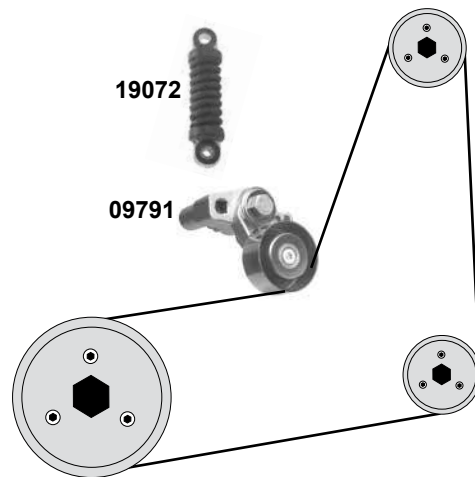

CITROËN Berlingo I+II

(96→08)

Car
Division

1,6 HDI

(DV6ATED4 / DV6B / DV6DTED M / DV6ETED M)

(1) (mot.) DV6ATED4

Ref. - No.

Part No.	Ref. - No.	Description	Notes	Dimensions
05801	5751.29	Umlenkrolle / deflection pulley	(1) AC + servo	ØA 70 ØI 10/16
07089	5751.57	Spannrolle / tension roller	(1) ex.) AC	ØA 50 B26
09791	5751.30	Spannrolle / tension roller	(1) AC + servo	ØA 60 B26,5
15002	5751.56	Spannrolle / tension roller	(1) (ex.) AC	ØA 50 B26
19072	5751.81	Riemenspanner / belt tensioner	(1) AC + servo	
19119	5751.55	Spannrolle / tension roller	(1)	ØA 70 B25