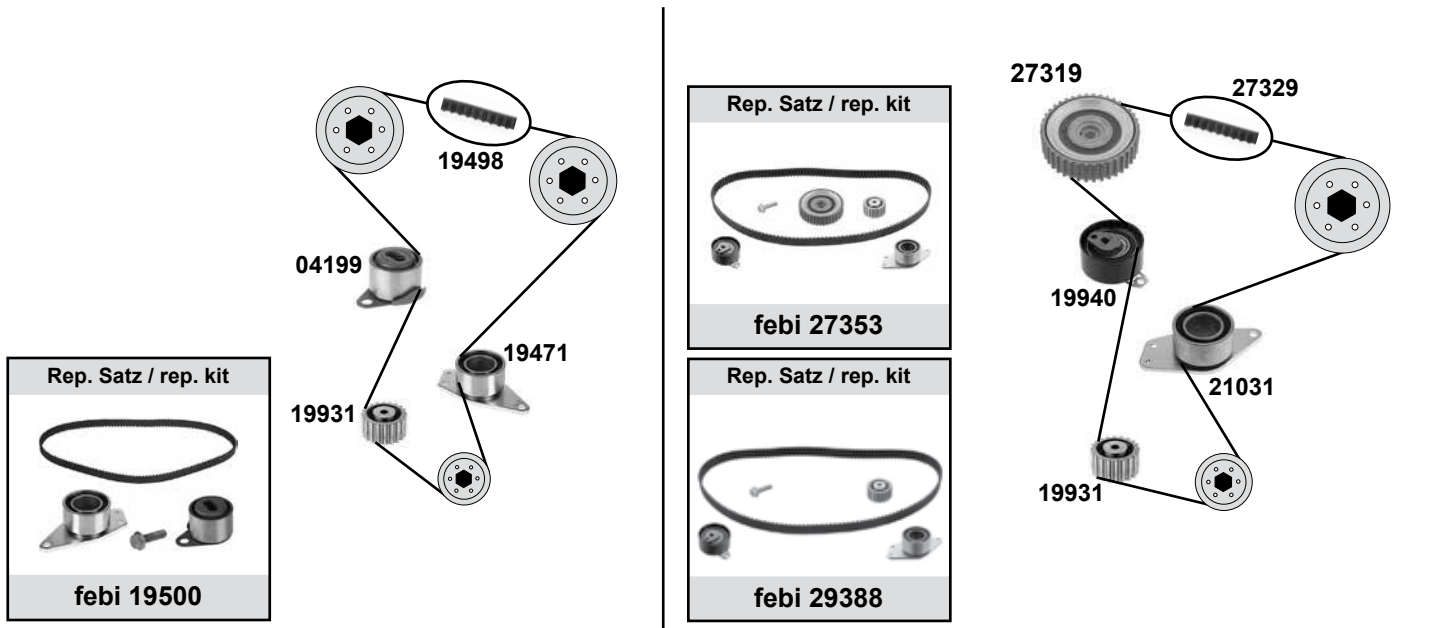

1,9 D
(F9Q-732,733,734,738,740,748)

1,9 D
(F9Q-731,744)

(1)	Megane 1	(mot.) F9Q-732/733/738 →02
	Megane 1 Classic / Break	(mot.) F9Q-732/733/738
	Megane 1 Coach	(mot.) F9Q-732/733
	Megane 1 Scenic	(mot.) F9Q-732/733/734/738/740/748
	Megane 1 Scenic	(mot.) F9Q-736 →10/00
(2)	Megane 1	(mot.) F9Q-731/744 →02
	Megane 1 Classic / Break	(mot.) F9Q-731/744
	Megane 1 Coach	(mot.) F9Q-731
	Megane 1 Scenic	(mot.) F9Q-731/744
	Megane 1 Scenic	(mot.) F9Q-736 →10/00

Ref. - No.

Ref. - No.	Description	Notes	Dimensions
04199	Spannrolle / tension roller		ØA50 B31
19931	Umlenkrolle / deflection pulley		ØA60,6 B32,5
19471	Umlenkrolle / deflection pulley		ØA65 B31
19498	Zahnriemen / timing belt		Z 153 B26
19500	Rep. Satz Zahnriemen / rep. kit timing belt	(1)	Z 153 B26
21031	Umlenkrolle / deflection pulley		ØA65 B30,8
21307	Riemenspanner / belt tensioner	AC Modell→03/01	ØA60 B25,5
22146	Umlenkrolle / deflection pulley	AC	ØA50 Ø18 B26
22855	Riemenspanner / belt tensioner	AC Modell 03/01→	ØA60 B25,5
27319	Nockenwellenrad / camshaft timing gear		ØA120 H30 Z40
27353	Rep. Satz Zahnriemen / rep. kit timing belt	(2)	Z 153 B26
27329	Zahnriemen / timing belt		Z 153 B26
29388	Rep. Satz Zahnriemen / rep. kit timing belt	(2)	Z 153 B26