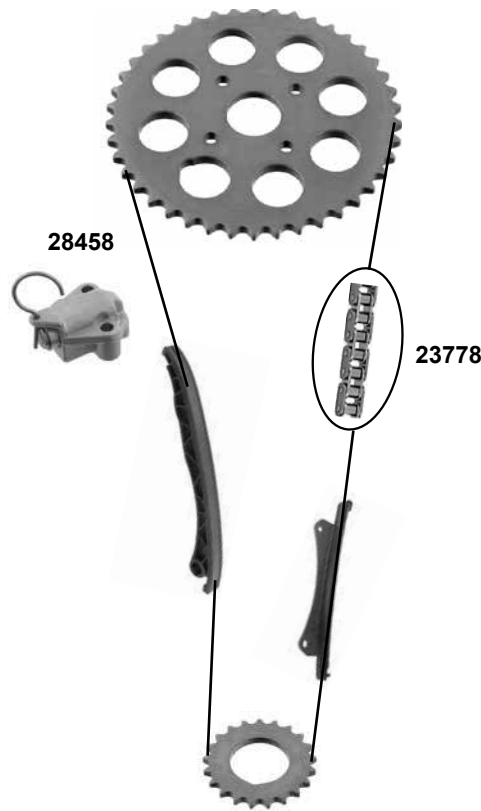

AC

(1) für Generator / for alternator: 90A

Ref. - No.

23778	55221385	Steuerkette / timing chain	(1)	120 E
28458	55197785	Kettenspanner / chain tensioner		
30029	77362721	Riemenscheibe / belt pulley		
31622	55221385 S1	Rep. Satz Steuerkette / rep. kit timing chain		ØA 59 ØI17 B38,1 120 E