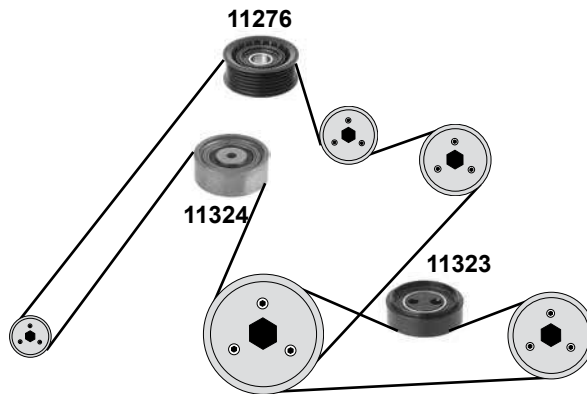

VOLKSWAGEN

Passat 4 (3B)

(97→05)

Car
Division

2,5 TDI

(AFB / AKN / BAU / BDG / BDH)

	Ref. - No.			
11276	059 903 341 A	Umlenkrolle / deflection pulley	Modell: 98 →	ØA 64 ØI 17 B23
11323	059 260 523 A	Spannrolle / tension roller		ØA 63 ØI 8 B17
11324	059 903 341	Umlenkrolle / deflection pulley	Modell: 98 →	ØA 64 ØI 8 B24
17942	059 109 243 J	Spannrolle / tension roller		ØA 72 B34
17946	059 109 243 L	Spannrolle / tension roller		ØA73 B27
18664	059 109 244 B	Umlenkrolle / deflection pulley		Z 87 B24
19365	059 130 113 A	Zahnriemen / timing belt		Z 207 B24
19367	059 109 119 A	Zahnriemen / timing belt	(mot.) AFB/AKN	Z 207 B24
21780	059 109 119 B	Zahnriemen / timing belt	(ex.) (mot.) AFB/AKN	Z 207 B30
22339	059 109 487 C	Riemenspanner / belt tensioner		
22340	059 109 479 B	Riemenspanner / belt tensioner		
26122	059 109 119 A S1	Rep. Satz Zahnriemen / rep. kit timing belt	(mot.) AFB/AKN	Z 207 B24
27302	059 109 119 B S4	Rep. Satz Zahnriemen / rep. kit timing belt	(ex.) (mot.) AFB/AKN	Z 207 B30
27292	059 109 119 A S2	Rep. Satz Zahnriemen / rep. kit timing belt		
27296	059 109 119 A S3	Rep. Satz Zahnriemen / rep. kit timing belt