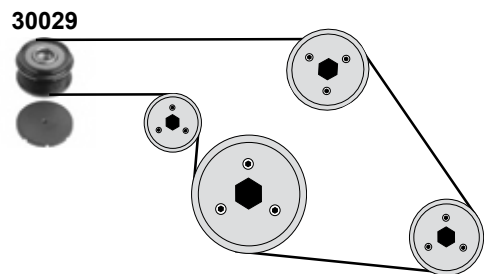

(1) für Generator / for alternator: 90A / 105A

Ref. - No.

23778	55221385	Steuerkette / timing chain	(1)	120 E
27480	51821652	Spannrolle / tension roller		ØA 65 H 25,5
28458	55197785	Kettenspanner / chain tensioner		
30029	77362721	Riemenscheibe / belt pulley		ØA 59; ØI17 B38,1
31622	55221385 S1	Rep. Satz Steuerkette / rep. kit timing chain		120 E