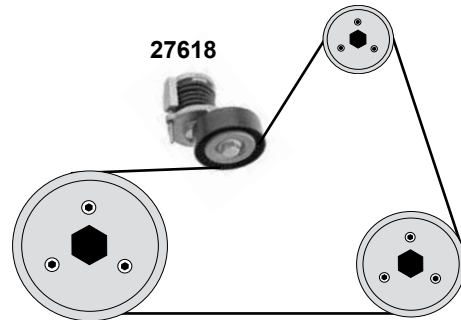

2,0 TDI (CEGA/CAYC/CFHC)

(1) (mot.) CAYC 07→
(mot.) CAYB 11→

(2) (mot.) CAYC/CAYB 07→10
(mot.) CFHC 04→
(mot.) CFJA 08→

Ref. - No.				
07022	03L 109 244 D	Umlenkrolle / deflection pulley	(mot.) CAYC	ØA 28 B29
17712	03L 109 244 C	Umlenkrolle / deflection pulley	(mot.) CEGA	ØA 28 B34
21708	038 109 244 J	Umlenkrolle / deflection pulley	(mot.) CEGA	ØA 40 B35
24754	038 109 244 J	Umlenkrolle / deflection pulley	(mot.) CEGA	ØA 80 ØI 10 B34
27618	038 903 315 AH	Riemenspanner / tension roller		ØA 70 B24
30215	03L 109 243 E	Spannrolle / tension roller	(mot.) CEGA	ØA68,5 ØI8,5 B35
34126	03L 109 119 C	Zahnriemen / timing belt	(1)	Z 160
34127	03L 109 119 F	Zahnriemen / timing belt	(mot.) CEGA	Z 160
34128	03L 198 119	Rep. Satz Zahnriemen / rep. kit timing belt		Z 160
34783	03L 109 244	Umlenkrolle / deflection pulley	(2)	ØA 80 B35,2