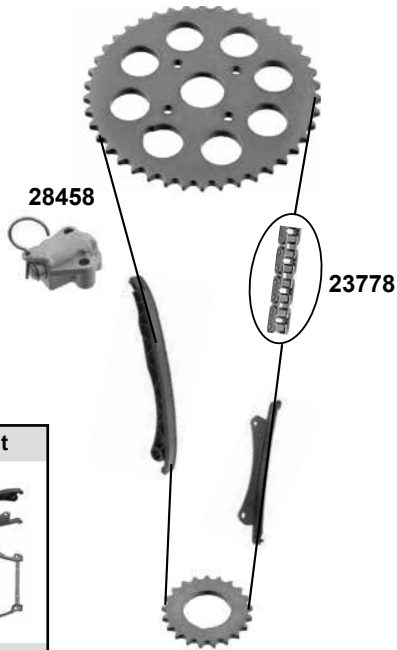

(1) für Generator / for alternator: 90A / 105A (only Turkey)

Ref. - No.

Ref. - No.	Description	Power	Dimensions
10298	Spannrolle / tension roller		ØA 64 B40 Z26
10984	Zahnriemen / timing belt		Z190 B24
23654	Umlenkrolle / deflection pulley	77 kW	ØA 53 B29
23778	Steuerkette / timing chain		120 E
27365	Riemenspanner / belt tensioner		
28458	Kettenspanner / chain tensioner	1,3 JTD	
30029	Riemenscheibe / belt pulley	(1)	ØA 59 ØI17 B38,1
31622	Rep. Satz Steuerkette / rep. kit timing chain	70 kW	120 E