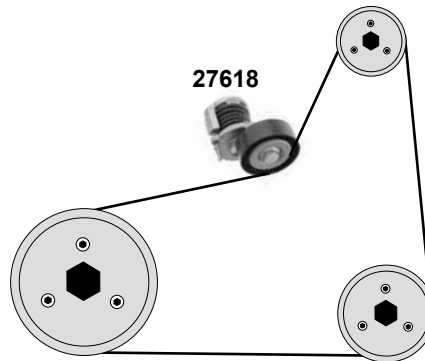

1,6 / 2,0 TDI

(CAYC / CEGA / CFHC / CFJA / CLCB)