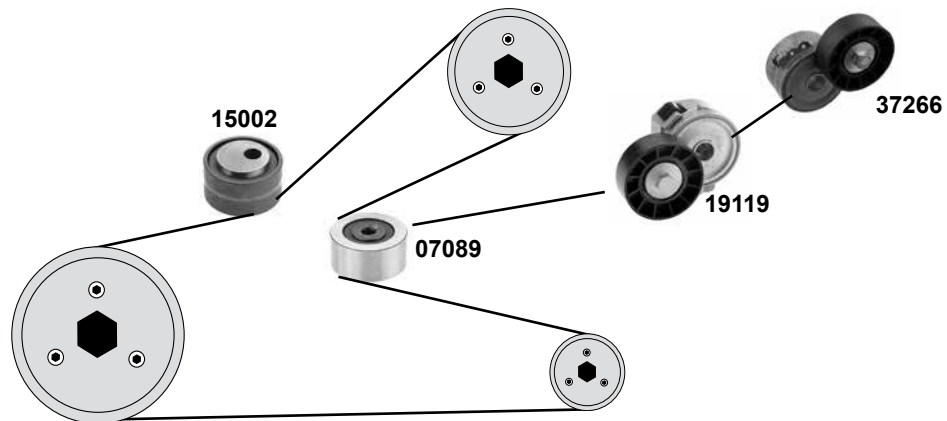

Ulysse II Nuovo (179)
(01→10)

2,0 D Multijet
(88 / 100 kW)

- (1) 2,0 D 88kW,100kW 15/07/07→ / 2,0 D alle / all /2,2D 94 kW,120kW
(2) 2,0 D 88kW,100kW →15/07/07

Ref. - No.

Ref. - No.	Description	Notes	Dimensions
07089	Spannrolle / tension roller	(ex.) AC	ØA 50 B26
15002	Spannrolle / tension roller	(ex.) AC	ØA 50 B26
19119	Riemenspanner / belt tensioner	(1)	ØA 70 B25
26027	Spannrolle / tension roller		ØA60 B29
26816	Umlenkrolle / deflection pulley		ØA 60,2 B30,2
37266	Riemenspanner / belt tensioner	(2)	ØA 70 B25
37290	Zahnriemen / timing belt		Z 116 B25,4