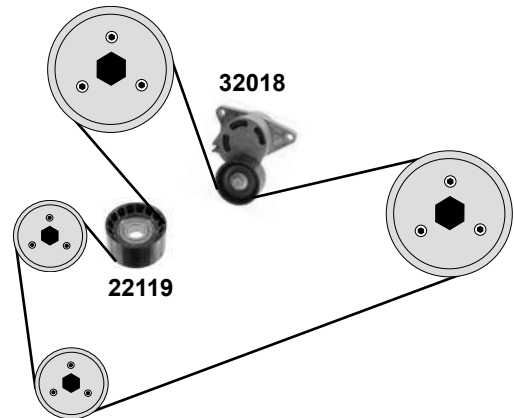

RENAULT Espace 4

(02→)

Car
Division

1,9 D

(F9Q-680,820)

2,2 D

(G9T-942,742,743,645)

(1) (mot.) G9T-942,742,743