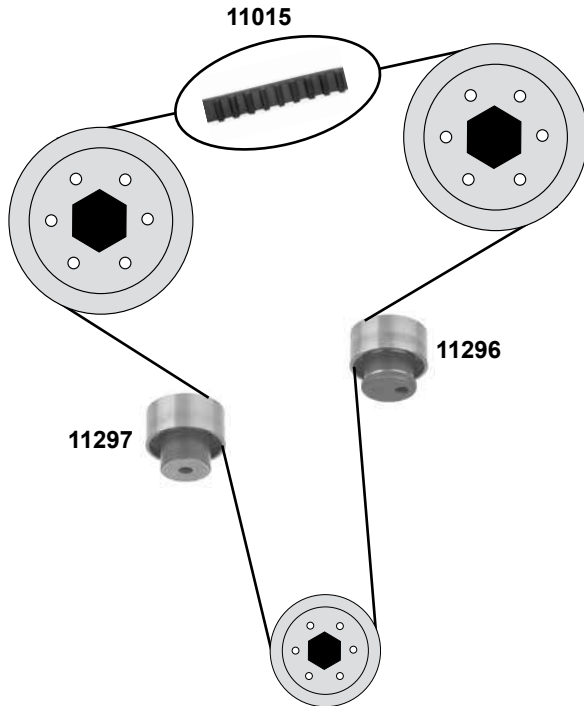

Punto II (188)
(99→10)

1,3 D