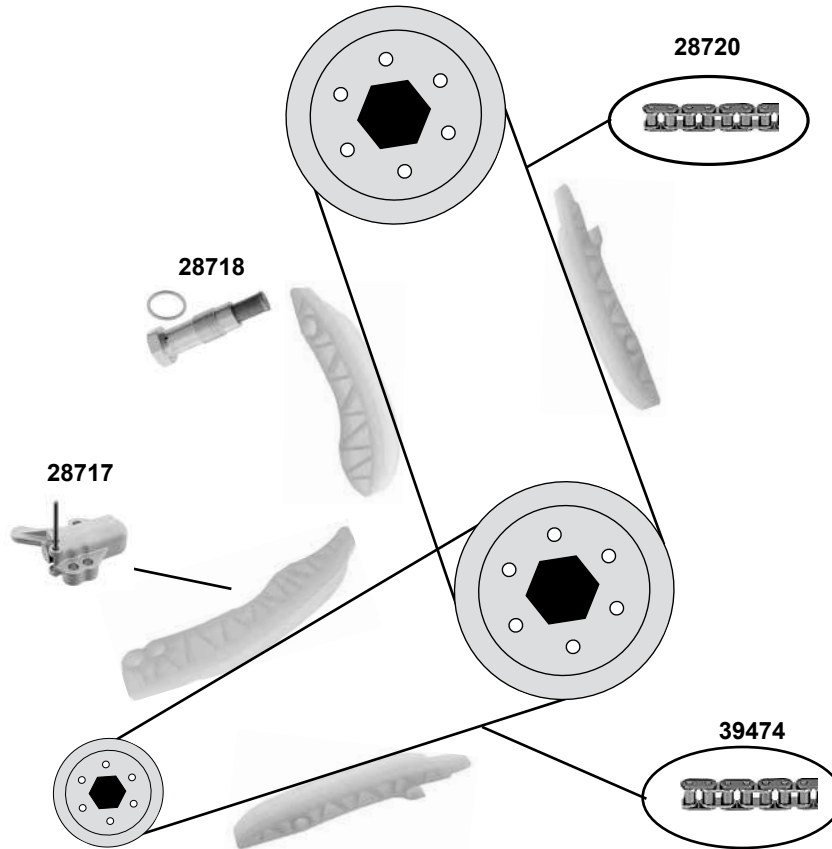

BMW X 3 I (E83 / LCI) (06→10)

Car
Division

1,8 d / 2,0 d (N47)

Ref. - No.

28717	13 52 7 797 905	Kettenspanner / chain tensioner	
28718	11 31 7 797 901	Kettenspanner / chain tensioner	
28720	11 31 8 510 014	Steuerkette / timing chain	86 E
30349	11 31 8 510 014 S1	Rep. Satz Steuerkette / rep. kit timing chain	86 E
30441	11 28 7 800 562	Umlenkrolle / deflection pulley	AØ55 B28
36636	11 28 7 800 334	Riemenspanner / belt tensioner	AØ 55 B29
39474	13 52 8 572 504	Steuerkette / timing chain	70 E
39475	13 52 8 572 504 S1	Rep. Satz Steuerkette / rep. kit timing chain	70 E