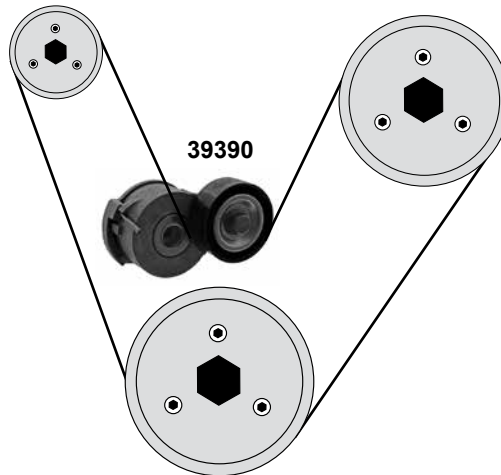

FORD Focus C-Max 11

(08/10→)

Car
Division

2,0 TDCi

(1) nur/only 163PS / 08/11 →

(2) nur ohne Partikelfilter / only whitout particulate filter

Ref. - No.

Ref. - No.	Description	Quantity	Dimensions
26816	Umlenkrolle / deflection pulley		ØA 60,2 H30,2
33691	Steuerkette simplex / timing chain simplex		G67HP-6 / 40E
37211	Kettenspanner / chain tensioner		
37224	Gleitschiene / sliding rail		
37230	Rep. Satz Steuerkette / rep. kit timing chain		
37290	Zahnriemen / timing belt	(2)	Z 116 B25,4
37353	Spannrolle / timing belt		ØA 60 H29
37460	Rep. Satz Zahnriemen / rep. kit timing belt	(2)	Z 116 B25,4
39390	Riemenspanner / belt tensioner	(1)