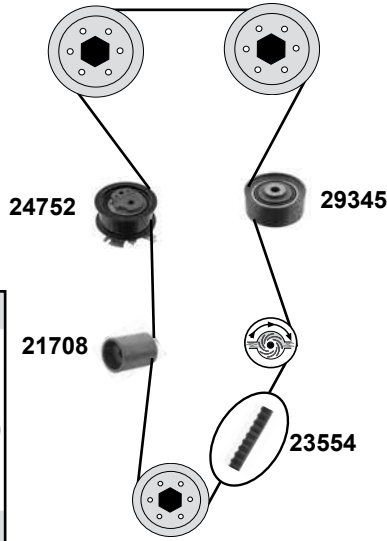

AUDI A4 (8E) (05→)

Car
Division

2,0 TDI

(BLB/BNA/BRD/BRE/BRF/BVA/BVF/BVG)