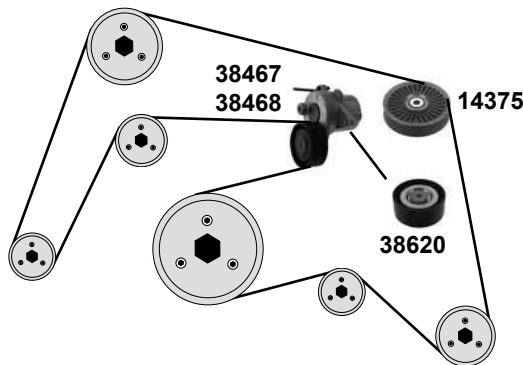

Coupe/Cabriolet
(OM 651.911)

- (1) Nietverschluß / riveted link / bouchon de rivet / rivetti / cierre de roblón
- (2) Gültig für Eco Start-Stop Funktion / valid for „Eco Start-Stop function“ / 7-Gang / 7-gear
- (3) Ungültig für Eco Start-Stop Funktion / not valid for „Eco Start-Stop function“ / 7-Gang / 7-gear

	Ref. - No.			
14375	611 234 01 93	Umlenkrolle / deflection pulley		
25408	651 050 07 00	Kettenspanner / chain tensioner		
25440	651 052 00 00	Nockenwellenrad / camshaft timing gear		
25444	000 993 62 76	Steuerkette / timing chain	(1)	ØA 92,5 Z 30 96 N
30257	651 052 00 16	Gleitschiene / sliding rail	→2012	
30258	651 052 00 16	Gleitschiene / sliding rail	→2012	
30323	651 050 01 00 S1	Rep. Satz Steuerkette / rep. kit timing chain	→2012	
33826	668 052 01 01	Nockenwellenrad / camshaft timing gear	→2012	
33899	000 993 68 76 S1	Steuerkette / timing chain	→2012	108 E
33901	000 993 62 76 S1	Steuerkette / timing chain	→2012	96 E
36593	651 052 00 01 S1	Rep. Satz Steuerkette / rep. kit timing chain	→2012	
38467	651 200 13 70	Riemenspanner / belt tensioner	(2)	ØA 65 B 26
38468	651 200 17 70	Riemenspanner / belt tensioner	(3)	ØA 65 B 26
38620	651 200 03 70	Spannrolle / tension roller		ØA 65 B 26