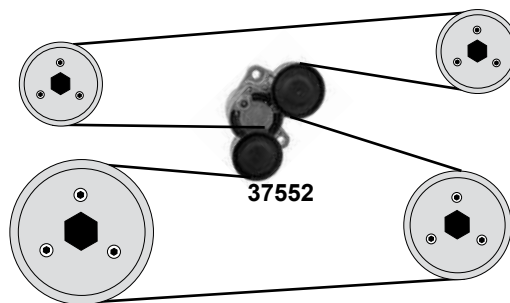

Ref. - No.				
28717	13 52 7 797 904	Kettenspanner / chain tensioner	(mot.) N57/N/Z	
28718	11 31 7 797 901	Kettenspanner / chain tensioner		
28720	11 31 8 510 014	Steuerkette / timing chain		86 E
30349	11 31 8 510 014 S1	Rep. Satz Steuerkette / rep. kit timing chain		86 E
36075	11 31 8 506 654	Steuerkette / timing chain	(mot.) N57/N/Z	72 E
36076	11 31 8 506 654 S1	Rep. Satz Steuerkette / rep. kit timing chain	(mot.) N57/N/Z	72 E
37552	11 28 7 810 807	Riemenspanner / belt tensioner	(ex.) 530dx / 535dx	ØA 65/60 B26