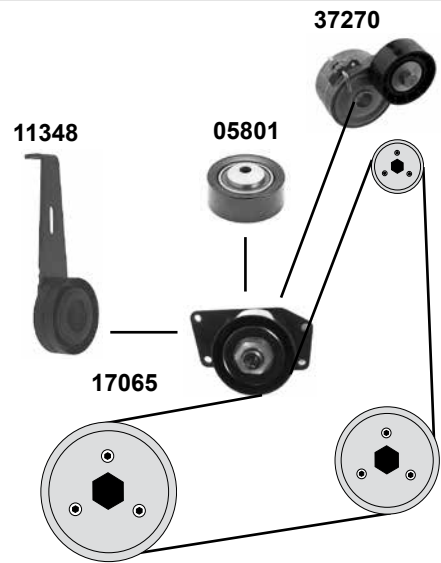

Ref. - No.

Ref. - No.	Description	Part No.	Dimensions
19749	Umlenkrolle / deflection pulley	(mot.) DV4TD	ØA 60 B30
22349	Umlenkrolle / deflection pulley	(mot.) DV4TD	ØA 60 B30
22369	Riemenspanner / belt tensioner	(1)	ØA 65 B25,5
22779	Riemenspanner / belt tensioner	(2)	ØA 55 B25
32820	Umlenkrolle / deflection pulley	(3) (4) (5)	ØA60 B30
34805	Riemenspanner / belt tensioner	(6)	ØA 60 B25
37268	Umlenkrolle / deflection pulley	(mot.) DV6TED4	ØA 70 B27