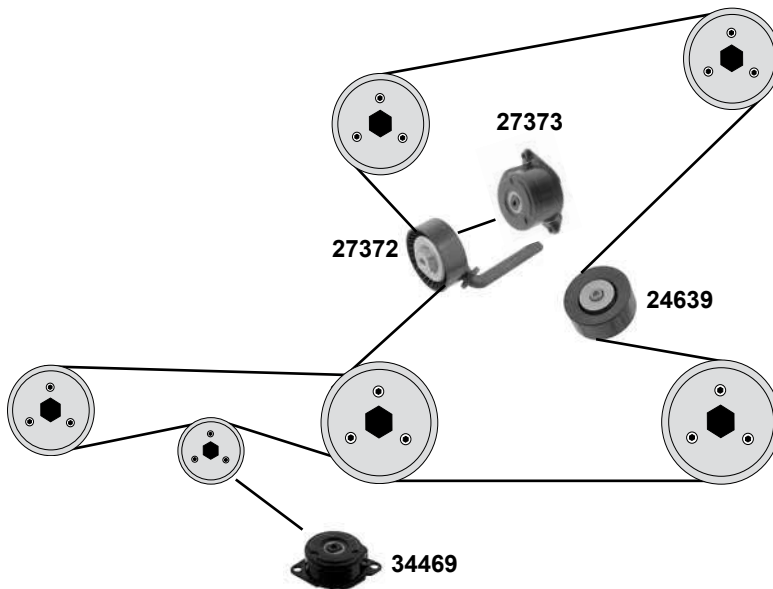

BMW 3'er (E46) (03→07)

Car
Division

330 d/xd (M57N)

Ref. - No.	Part Name	Notes	Part Name
21267	Steuerkette / timing chain		74 E
21291	Kettenspanner / chain tensioner		
24639	Umlenkrolle / deflection pulley		AØ70 B27
27372	Spannrolle / tension roller		AØ70 B26
27373	Riemenspanner / belt tensioner	→ 09/04	AØ66
29858	Steuerkette / timing chain		67 E
30347	Rep. Satz Steuerkette / rep. kit timing chain		74 E
30348	Rep. Satz Steuerkette / rep. kit timing chain		66 E
34469	Riemenspanner / belt tensioner	→ 09/04 AC