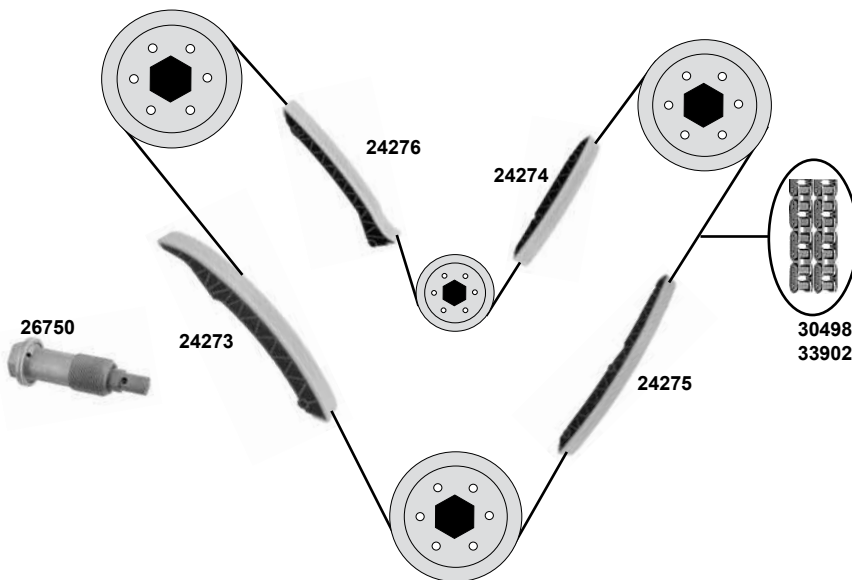

MERCEDES-BENZ M-Klasse (BM 164)

(05→)

Car
Division

ML 420 CDI 4-Matic

(OM 642.820,822,912,940)

M-Klasse / GL-Klasse (BM 164)

(05→)