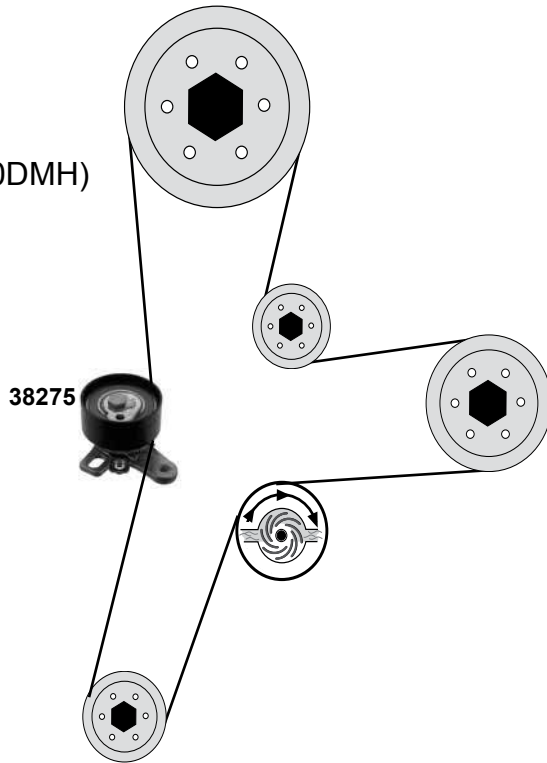

2,0 D

(Z20DM / Z20DMH)

- (1) Agila A (mot.) Z1,3DT / Agila B (mot.) Z1,3DTJ
- (2) Agila A (mot.) Z1,3DT mit Valeo 70A /combined with Valeo 70A

Ref. - No.

23778	5636 444	Steuerkette / timing chain	(1)	120 E
27365	0636 166	Riemenspanner / belt tensioner	(1)	ØA 65 B25,5
28458	5636 089	Kettenspanner / chain tensioner	(1)	
30029	1204 517	Generatorfreilauf / alternator overrun pulley	(2)	ØA59 Ø17 B38,1
31622	6606 024 SK	Rep. Satz Steuerkette / rep. kit timing chain		
38260	4805 183	Spannrolle / tension roller		ØA 65 B26
38275	4815 241	Spannrolle / tension roller		ØA 60 B27