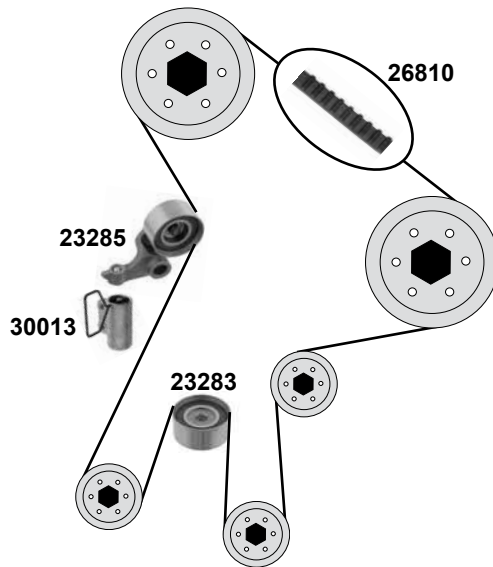

(1) RAV 4 (A2) 05/01 → / Tarago (R3) 02/01 → 04/04 / Previa (R3) 02/01 → 04/047

(2) RAV 4 (A2) 05/01 → / Tarago (R3) 04/03 → / Previa (R3) 04/03 → / (ex.) Picnic

Ref. - No.

14271	13505-64012	Spannrolle / tension roller		
23283	13503-27010	Umlenkrolle / deflection pulley	(1)	ØA 62 B28,5
23285	13505-27010	Spannrolle / tension roller	(1)	ØA 62 B 30
24365	13568-69066	Zahnriemen / timing belt		Z 177 B25,4
24792	13503-64021	Umlenkrolle / deflection pulley		ØA 62 B28,5
24833	13568-69066 S1	Rep.Satz Zahnriemen / rep.kit timing belt		Z 177 B25,4
26810	13568-29035	Zahnriemen / timing belt	(1)	Z 178 B25
26811	13568-29035 S1	Rep.Satz Zahnriemen / rep.kit timing belt	(1)	Z 178
30013	13540-27011	Riemenspanner / belt tensioner	(2)