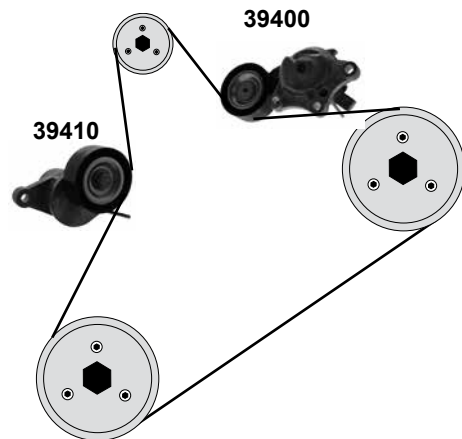

1,6 HDi

(DV6C / DV6DTED / DV6DTED M)

(1) DS4 01/11→ (mot.) DV6C, DV6DTED, DV6DTEDM
DS5 08/11→ (mot.) DV6C

(2) DS4 01/11→ (mot.) DV6C, DV6DTED
DS5 08/11→ (mot.) DV6C

Ref. - No.

Ref. - No.	Description	Quantity	Dimensions
22369	Riemenspanner / belt tensioner	DS4	
37275	Umlenkrolle / deflection pulley	(2)	ØA 61 B30
37285	Zahnriemen / timing belt	(1)	Z 141 B25,4
39099	Zahnrad / gear	(1) → O 12719	
39101	Spannrolle / tension roller	(1)	ØA 60 B30
39109	Zahnrad / gear	(1) O 12720 →	
39203	Rep. Satz Zahnriemen / rep. kit timing belt	(1)	
39204	Rep. Satz Zahnriemen / rep. kit timing belt	(1) O 12720 →	
39205	Rep. Satz Zahnriemen / rep. kit timing belt	(1) → O 12719	
39400	Riemenspanner / belt tensioner	(2) + Start stop	ØA65 B25
39410	Riemenspanner / belt tensioner	(2) + Start stop	ØA65 B 25