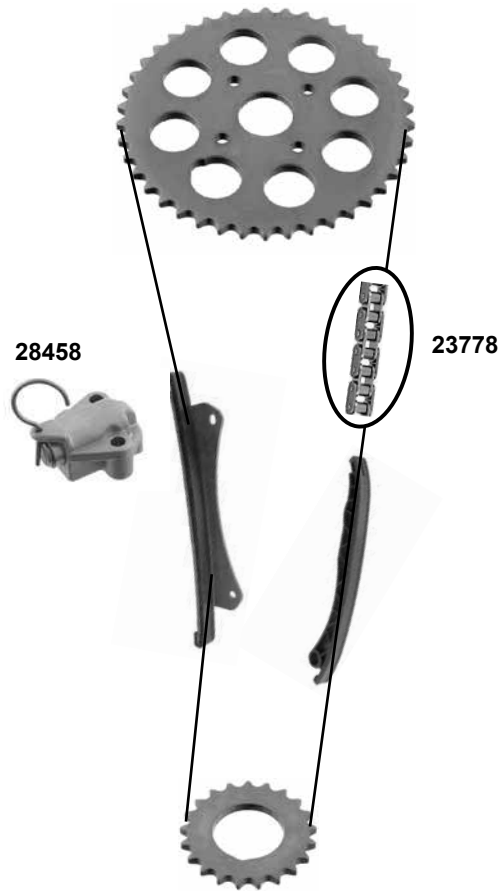

(1) mit Valeo 70A /combined with Valeo 70A

Ref. - No.

23778	93177407	Steuerkette / timing chain
27365	55574238	Riemenspanner / belt tensioner
28458	93190427	Kettenspanner / chain tensioner
30029	93192631	Generatorfreilauf / alternator overrun pulley
31622	93191273 SK	Rep. Satz Steuerkette / rep. kit timing chain

(1)

120 E
ØA 65 B25,5
ØA59 ØI 17 B38,1