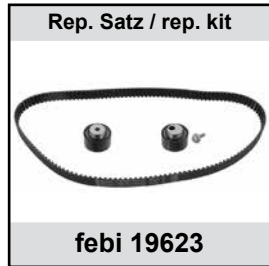

FIAT Scudo (220)

(95→06)

Car Division

2,0 D

(8 V / 16 V)

(1) (mot.) 2,0D / →06

(2) endlos / endless

Ref. - No.

Ref. - No.	Description	Notes	Dimensions
17063	Spannrolle / tension roller		ØA 60 ØI 13
17064	Umlenkrolle / deflection pulley		ØA 60 ØI 10
17765	Zahnriemen / timing belt		Z 141 B25,4
19623	Rep. Satz Zahnriemen / rep. kit timing belt	8V	Z 141 B25,4
21865	Zahnriemen / timing belt		Z 144 B25,4
27376	Spannrolle / tension roller	16V / O 10011→	ØA 62 H30
27390	Rep. Satz Zahnriemen / rep. kit timing belt	16V / →O 10010	Z 144 B25,4
27394	Rep. Satz Zahnriemen / rep. kit timing belt	16V / O 10011→	Z 144 B25,4
33691	Steuerkette simplex / timing chain simplex	(1) (2)	E 40
37211	Kettenspanner / chain tensioner	(1)	
37224	Gleitschiene / sliding rail	(1)	
37230	Rep. Satz Steuerkette / rep. kit timing chain	(1)