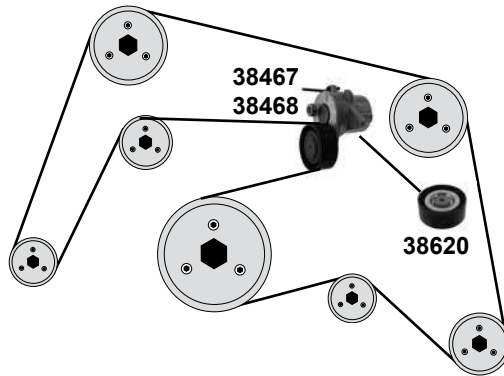

MERCEDES-BENZ E-Klasse (BM 212)

(09→)

Car
Division

E 200 CDI / E 250 CDI

(OM 651.924,925)

- (1) Nietverschluss / riveted link / bouchon de rivet / rivetti / cierre de roblón
- (2) Gültig für Eco Start-Stop Funktion / valid for „Eco Start-Stop function“ / 7-Gang / 7-gear
- (3) Ungültig für Eco Start-Stop Funktion / not valid for „Eco Start-Stop function“ / 7-Gang / 7-gear

	Ref. - No.			
26750	642 050 03 11	Kettenspanner / chain tensioner		
25408	651 050 07 00	Kettenspanner / chain tensioner		
25440	651 052 00 00	Nockenwellenrad / camshaft timing gear		ØA 92,5 Z 30
25444	000 993 62 76	Steuerkette / timing chain	(1)	96 N
30257	651 052 00 16	Gleitschiene / sliding rail	→2012	
30258	651 052 00 16	Gleitschiene / sliding rail	→2012	
30323	651 050 01 00 S1	Rep. Satz Steuerkette / rep. kit timing chain	→2012	
33826	668 052 01 01	Nockenwellenrad / camshaft timing gear	→2012	
33899	000 993 68 76 S1	Steuerkette / timing chain	→2012	108 E
33901	000 993 62 76 S1	Steuerkette / timing chain	→2012	96 E
36593	651 052 00 01 S1	Rep. Satz Steuerkette / rep. kit timing chain	→2012	
38467	651 200 13 70	Riemenspanner / belt tensioner	(2)	ØA 65 B 26
38468	651 200 17 70	Riemenspanner / belt tensioner	(3)	ØA 65 B 26
38620	651 200 03 70	Spannrolle / tension roller		ØA 65 B 26