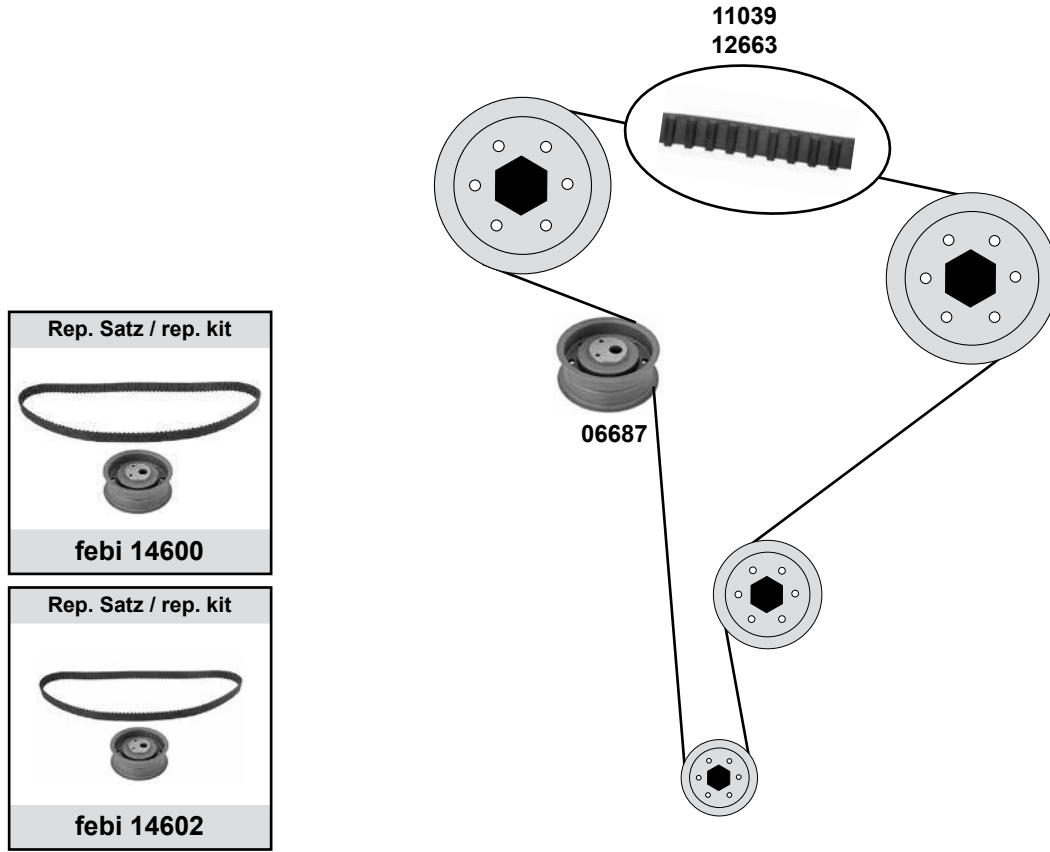

VOLKSWAGEN Passat 3 (3A)

(88→94)

Car
Division

1,9 D / 1,9 TD

(AAZ / 1Y / SB/ RA)

Ref. - No.			
01231	028 145 278 E	Spannrolle / tension roller	(mot.) AAZ + AC (ex.) (mot.) SB/ RA (mot.) SB/ RA (ex.) (mot.) SB/ RA
04008	068 260 940	Umlenkrolle / deflection pulley	
06687	068 109 119 E	Spannrolle / tension roller	
11039	028 109 119 P	Zahnriemen / timing belt	
12663	068 109 119 E	Zahnriemen / timing belt	
14600	068 109 119 E S1	Rep. Satz Zahnriemen / rep. kit timing belt	ØA 78 ØI 8 B25 ØA 70 ØI 15 B13 ØA 72 ØI 10 B27 Z 137 B25,4 Z 135 B25
14602	028 198 119	Rep. Satz Zahnriemen / rep. kit timing belt	
26925	028 903 315 R	Riemenspanner / tension roller