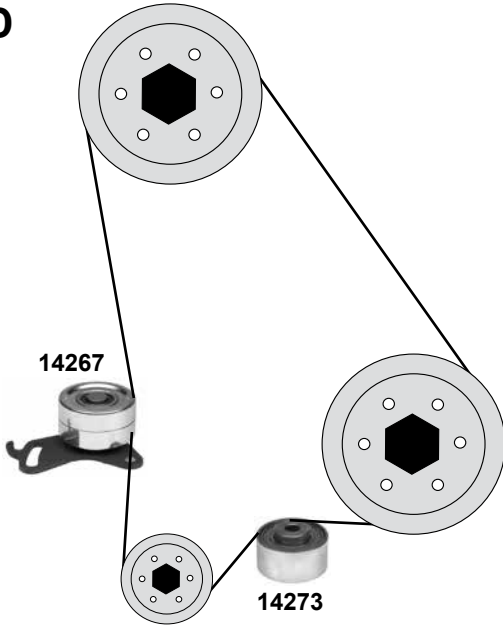

TOYOTA Hiace (89→)

Car
Division

2,2 D
(L)

2,5 TD
(2KDFTV)
3,0 TD
(1KDFTV)