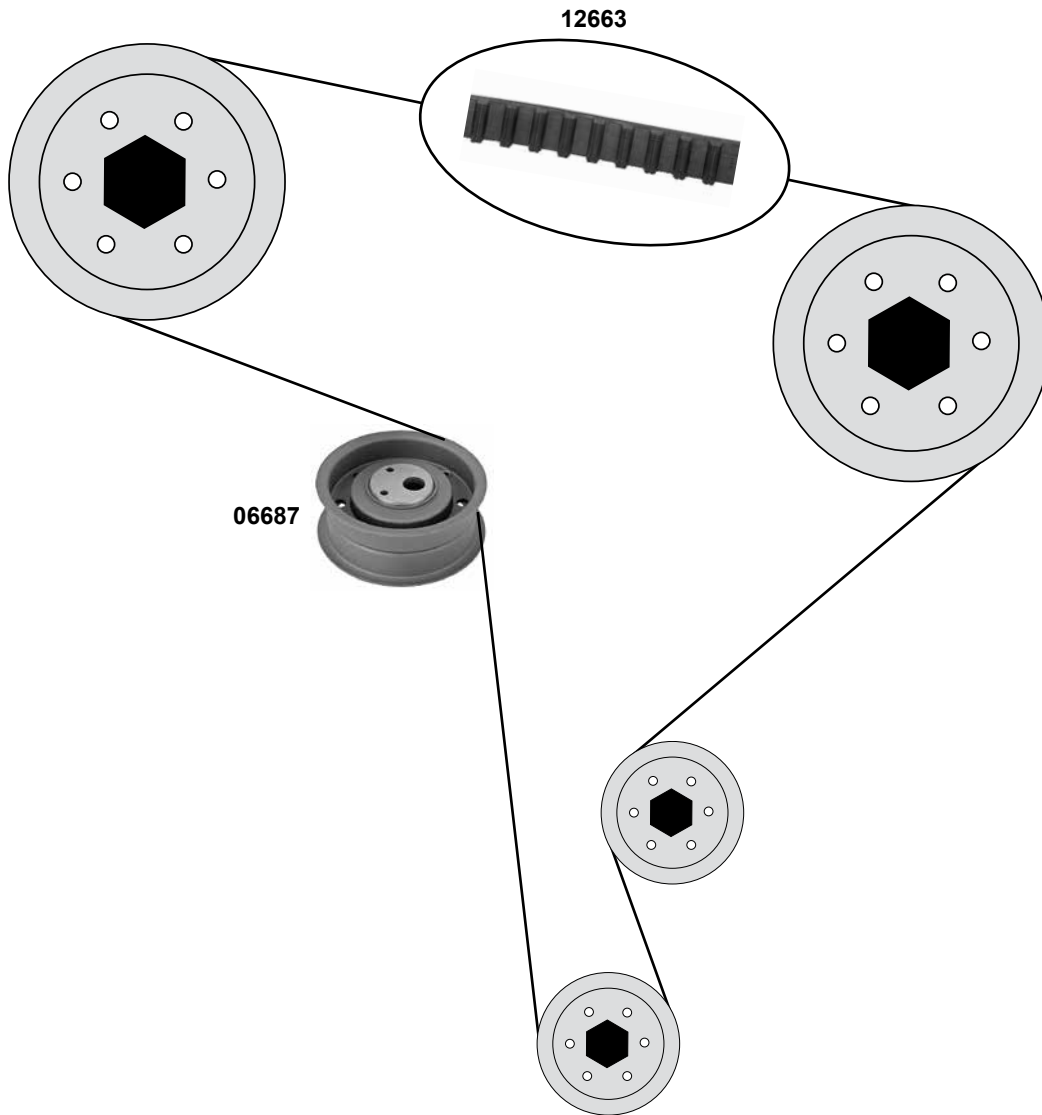

Ref. - No.

06687	068 109 119 E	Spannrolle / tension roller
12663	068 109 119 E	Zahnriemen / timing belt
14600	068 109 119 E S1	Rep. Satz Zahnriemen / rep. kit timing belt

ØA 72 ØI 10 B27
Z 135 B25