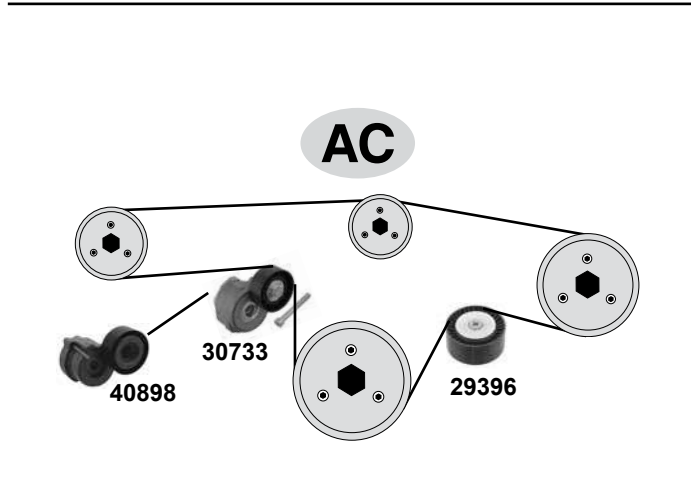

VAUXHALL

Astra Mk V / H

(2004→2009)

Car
Division

1,9 TD

(Z 1,9 DT / Z1,9 DTL / Z 1,9 DTJ / Z 1,9 DTH)

- (1) (mot.) Z1,9 DT →(ch.) 75189052 / 78104400 / 72172468
  (mot.) Z1,9 DTL →(ch.) 75189052 / 78104400 / 72207929
  (mot.) Z1,9 DTH / Z1,9 DTJ →(ch.) 75189052 / 78104400 / 72212298

- (2) (mot.) Z1,9 DT (ch.) 72172469 / 75189053 / 780144401→
  (mot.) Z1,9 DTL (ch.) 72207930 / 75189053 / 781044401→
  (mot.) Z1,9 DTH / Z1,9 DTJ (ch.) 72212299 / 75189053 / 781014401→

- (3) (mot.) Z1,9 DT (ch.) 72172469 / 75189053 / 781044401 / 8B000001 / 7G...→
  (mot.) Z1,9 DTL (ch.) 72207930 / 75189053 / 781044401 / 8B000001 / 7G...→
  (mot.) Z1,9 DTH / Z1,9 DTJ (ch.) 72212299 / 75189053 / 781014401 / 8B000001 / 7G...→

Ref. - No.

Ref. - No.	Description	Notes	Dimensions
10298	Spannrolle / tension roller		ØA 53 B29
10984	Zahnriemen / timing belt	(mot.) Z 1,9 DT/DTL	Z 190 B24
23654	Umlenkrolle / deflection pulley		ØA 65 B30
23655	Rep. Satz Zahnriemen / rep. kit timing belt	(mot.) Z 1,9 DT/DTL	Z 190 B24
28305	Rep. Satz Zahnriemen / rep. kit timing belt	(mot.) Z 1,9 DTJ/DTH	Z199 B24
28306	Zahnriemen / timing belt	(mot.) Z 1,9 DTJ/DTH	Z199 B24
29396	Umlenkrolle / deflection pulley		ØA 70 B26
30733	Riemenspanner / belt tensioner	(1)	ØA 65
31089	Umlenkrolle / deflection pulley	(2)	ØA 65 B26
40898	Riemenspanner / belt tensioner	(3)	ØA 65 B26