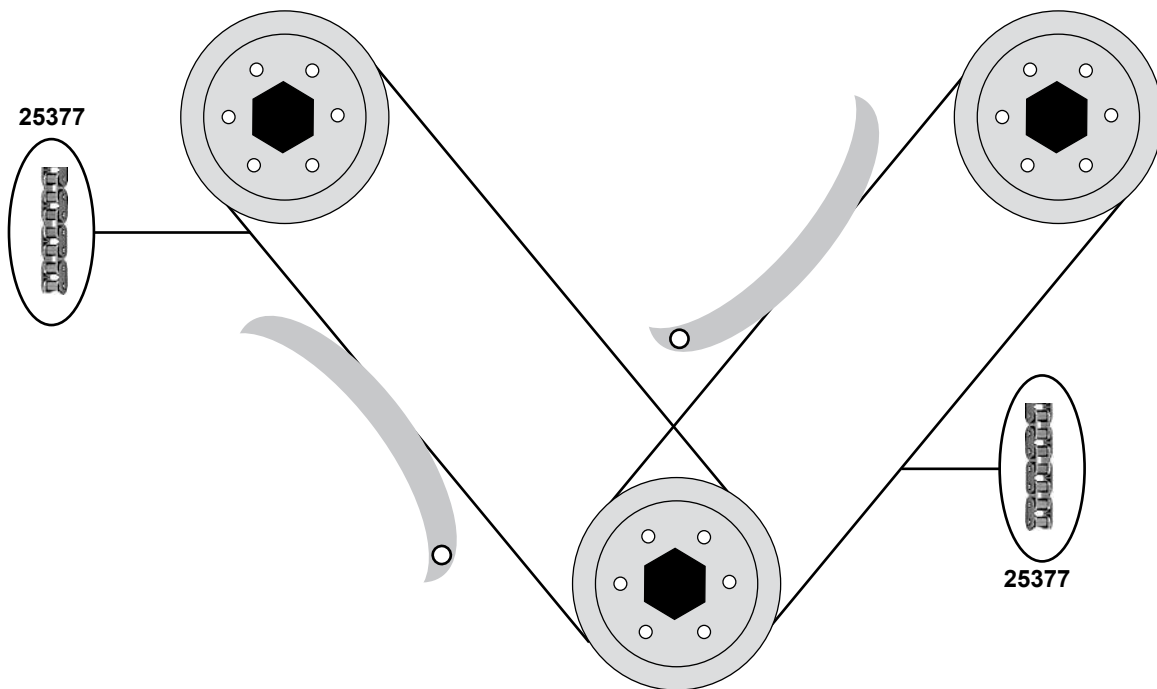

BMW 7 'er (E38) (94→01)

Car
Division

740 d (M67)

Ref. - No.

25377

11 31 2 248 503

Steuerkette / timing chain

114 E