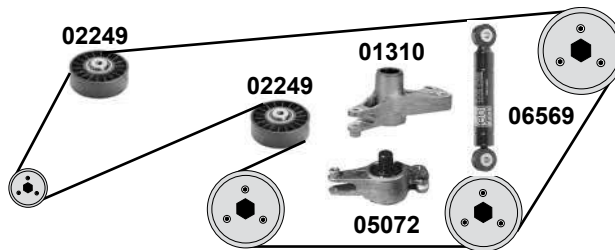

350 GD Turbo

(OM 603.972)

(1) Nietverschluß / riveted link / bouchon de rivet / rivetti / cierre de roblón

	Ref. - No.			
01310	606 200 00 73	Hebel / lever	(mot.) 002394 →	
02249	601 200 09 70	Spannrolle / tension roller		ØA 80 B25 / 31
02481	601 050 07 11	Kettenspanner / chain tensioner		
05072	601 200 17 73	Hebel / lever	(mot.) → 002393	
06569	103 200 01 14	Schwingungsdämpfer / vibration damper	(mot.) 002394 →	55 N - 900 N
09236	003 997 55 94	Steuerkette / timing chain	(1) (mot.) 004407 →	D 126 E
10407	601 052 05 16	Gleitschiene / sliding rail	(mot.) 002394 →	
11700	606 200 00 73 S1	Rep.Satz Hebel / rep kit lever	(1) (mot.) → 004406	D 457 / 126 N
12086	003 997 48 94	Steuerkette / timing chain		
14406	000 997 28 98	Kettenglied / chain link		
15493	601 050 08 16	Gleitschiene / sliding rail		
25022	601 052 00 01	Nockenwellenrad / camshaft gear		Z 38
25033	606 052 00 03	Kurbelwellenzahnrad / crankshaft gear		Z 18
26070	606 200 00 73 S2	Rep.Satz Hebel / rep kit lever	(mot.) 002394 →	
30302	601 050 07 11 S1	Rep. Satz Steuerkette / rep. kit timing chain		D 126 E