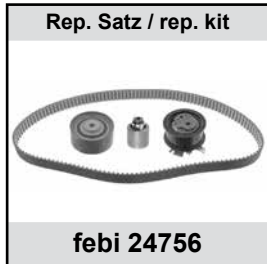

SEAT Leon (1P1) (05→)

Car
Division

2,0 TDI (AZV / BKD / BMN / CEGA)