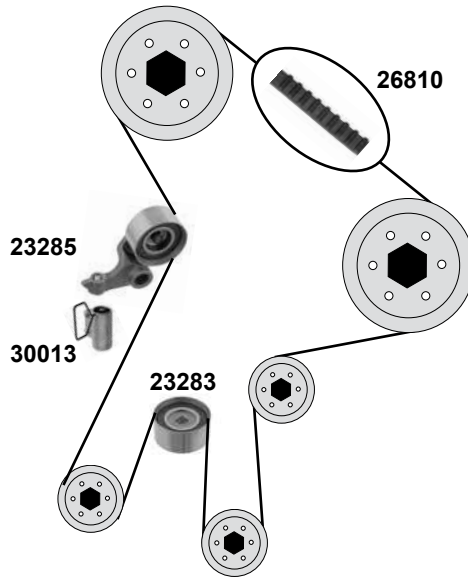

TOYOTA

Avensis (T22/T25) (97→07)

Avensis Verso (M20) (01→)

Car
Division

2,0 TD (1CDFTV)