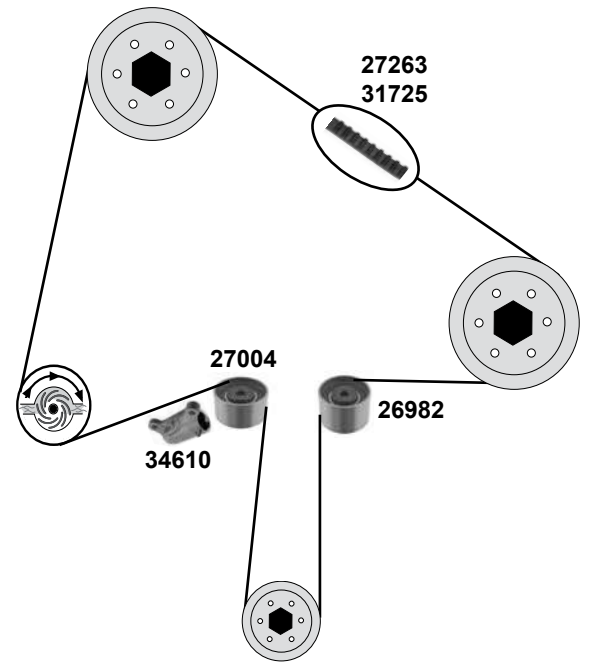

MAZDA

Mazda 6 (GG / GY)

(02→)

Car
Division

2,0 DI