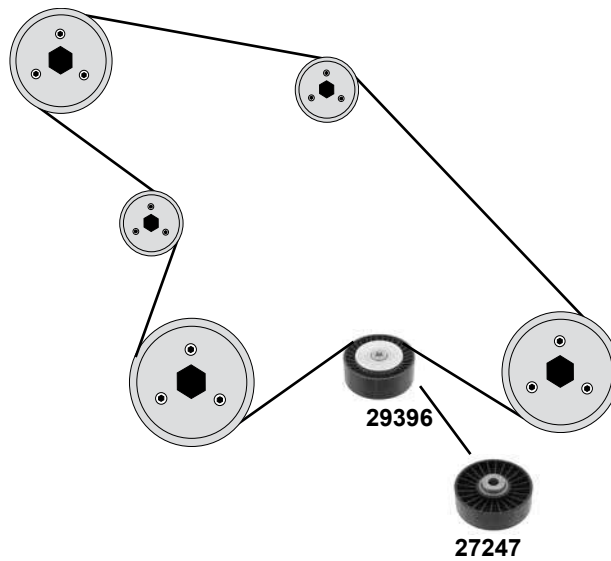

1,6 D / 1,9 D

- (1) (mot.) 1,6 D / 1,9 D 74kW
- (2) (mot.) 1,6 D / ac / 08→

Ref. - No.

10298	55238027	Spannrolle / tension roller	(1)	ØA 64 B40 Z26
10984	71731639	Zahnriemen / timing belt	1,9 D	Z190 B24
23654	71771498	Umlenkrolle / deflection pulley		ØA 53 B29
23655	71736726	Rep. Satz Zahnriemen / rep. kit timing belt	1,9 D	Z 190
27247	71771437	Umlenkrolle / deflection pulley	1,9 D	ØA 80 H 25
29396	51758383	Umlenkrolle / deflection pulley	(2)	ØA 70 B 26