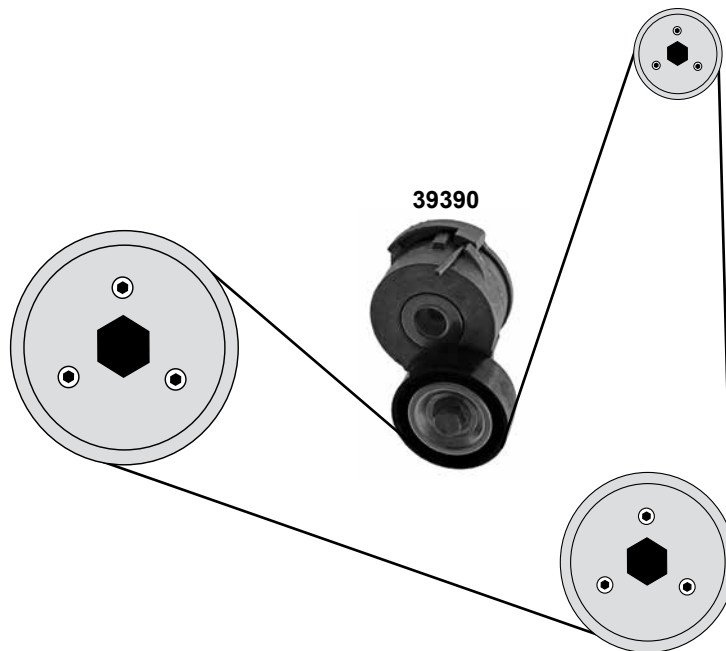

passend für / to fit

**PEUGEOT
RCZ**

(10→)

**Car
Division**

2,0 HDi
(DW10CTED4)

AC

39390

Ref. - No.

39390

5751.H8

Riemenspanner / belt tensioner

ØA 65 B25