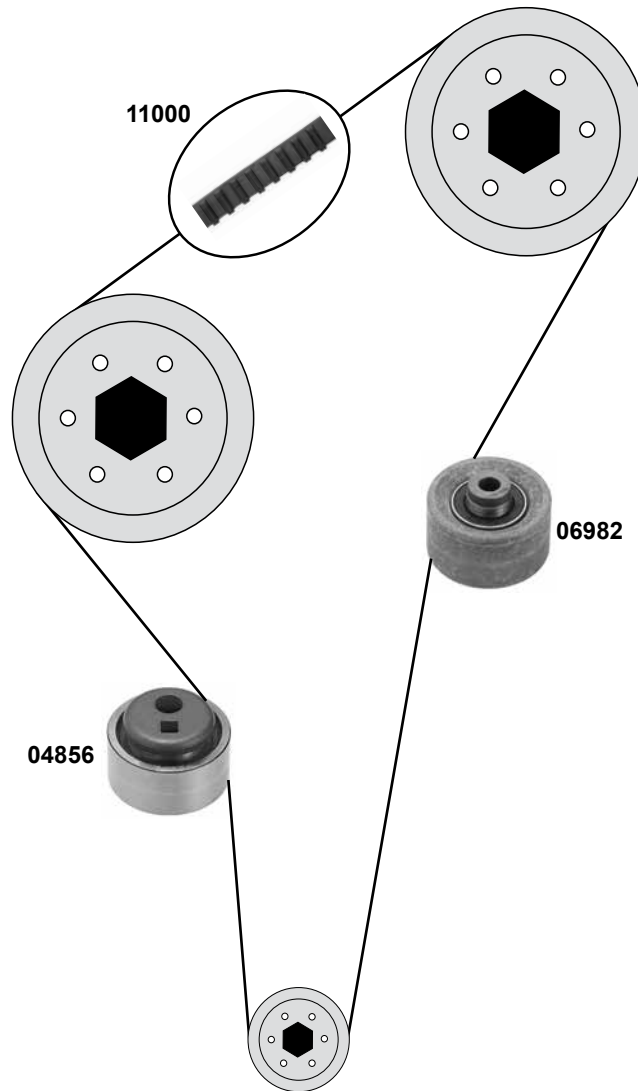

1,5 D
(TD15)

Ref. - No.

04856	13070-6F901	Spannrolle / tension roller	ØA 59 ØI13 B8/43
06982	13077-6F901	Umlenkrolle / deflection pulley	ØA 60 ØI10 B34
11000	13028-6F900	Zahnriemen / timing belt	Z 136 B 25,4