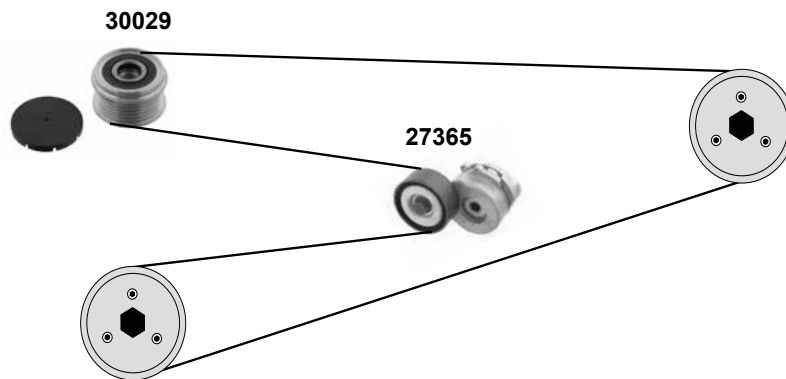

(1) mit Valeo 70A /combined with Valeo 70A

Ref. - No.

23778	93177407	Steuerkette / timing chain
27365	55574238	Riemenspanner / belt tensioner
28458	93190427	Kettenspanner / chain tensioner
30029	93192631	Generatorfreilauf / alternator overrun pulley
31622	93191273 SK	Rep. Satz Steuerkette / rep. kit timing chain

(1)

120 E
ØA 65 B25,5
ØA59 ØI 17 B38,1