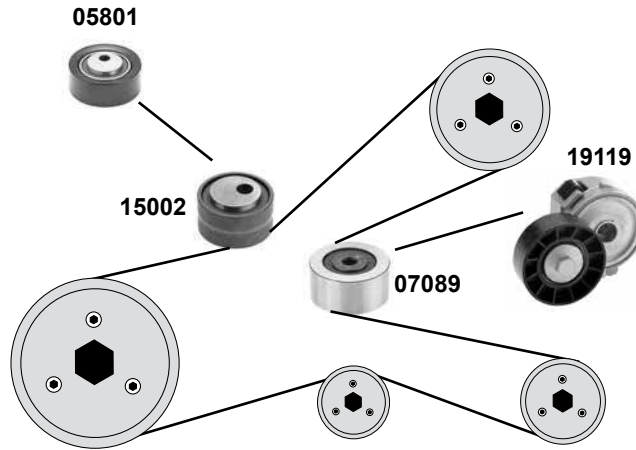

CITROËN Berlingo I+II

(96→08)

Car
Division

1,6 HDI

(DV6ATED4 / DV6B / DV6DTED M / DV6ETED M)

(1) (mot.) DV6ATED4

Ref. - No.

Part No.	Ref. - No.	Description	Notes	Dimensions
05801	5751.29	Umlenkrolle / deflection pulley	(1) AC + servo	ØA 70 ØI 10/16
07089	5751.57	Spannrolle / tension roller	(1) ex.) AC	ØA 50 B26
09791	5751.30	Spannrolle / tension roller	(1) AC + servo	ØA 60 B26,5
15002	5751.56	Spannrolle / tension roller	(1) (ex.) AC	ØA 50 B26
19072	5751.81	Riemenspanner / belt tensioner	(1) AC + servo	
19119	5751.55	Spannrolle / tension roller	(1)	ØA 70 B25