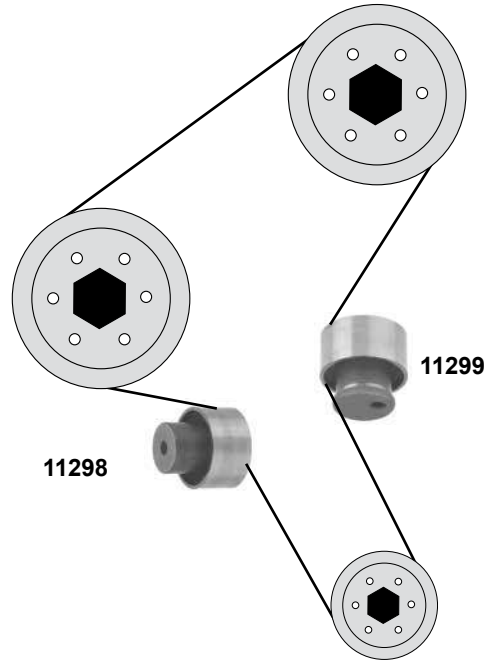

Delta II (836)
(93→99)

1,9 D