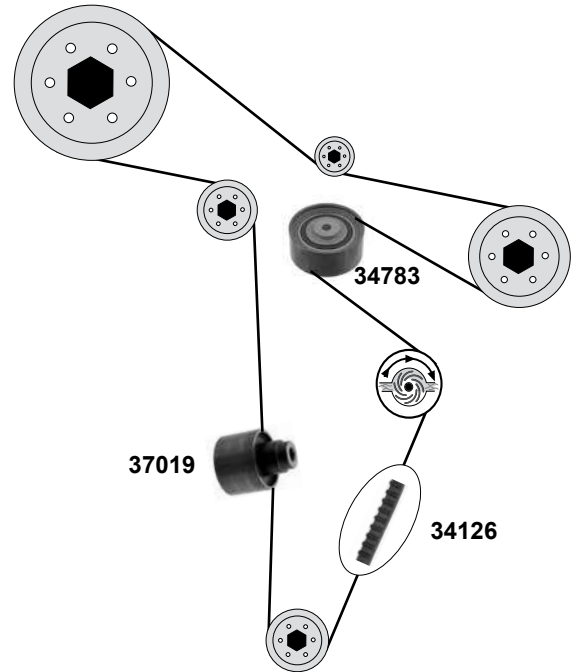

1,6 / 2,0 TDI
(CAYE/CAYD/CFHE/CFHF/CFHC/CLCA)