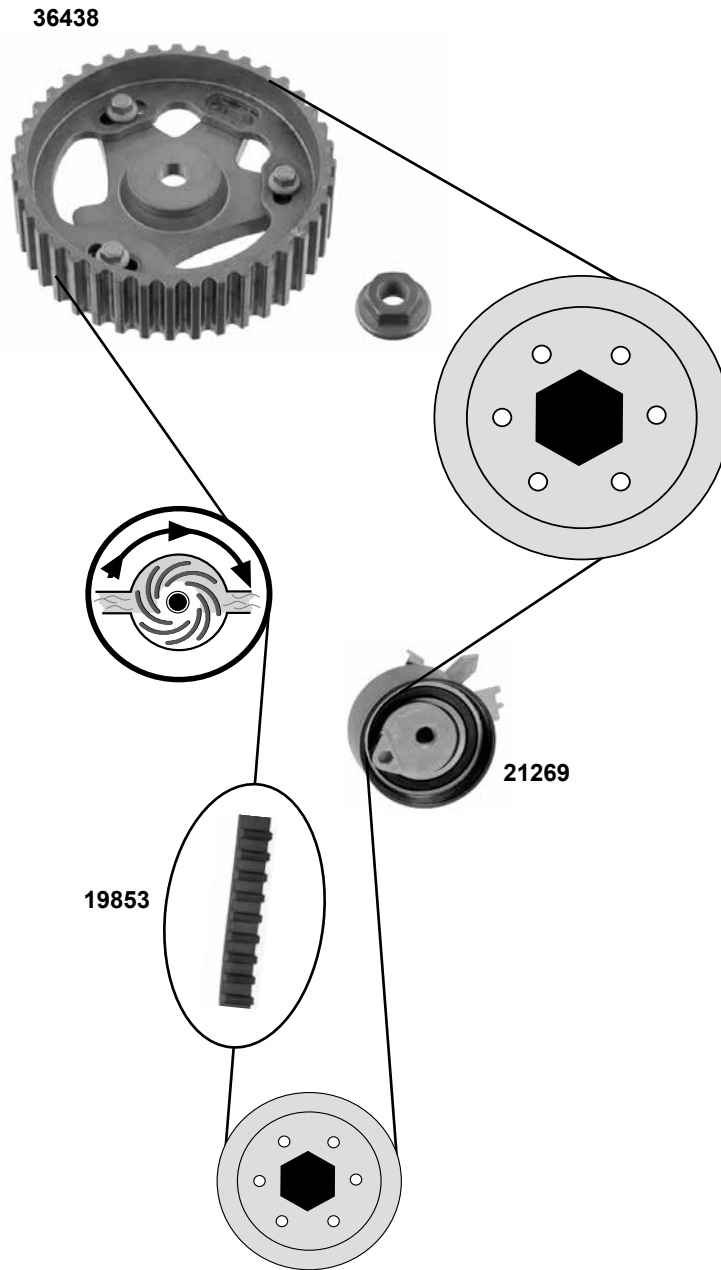

1,5 D
(K9K)

	Ref. - No.			
19853	82 00 537 033	Zahnriemen / timing belt		Z 123 B27
21269	82 00 102 941	Spannrolle / tension roller		ØA 60 B32
21270	77 01 477 028	Rep. Satz Zahnriemen / rep. kit timing belt		Z 123 B27
36438	77 01 478 037	Nockenwellenrad / camshaft timing gear