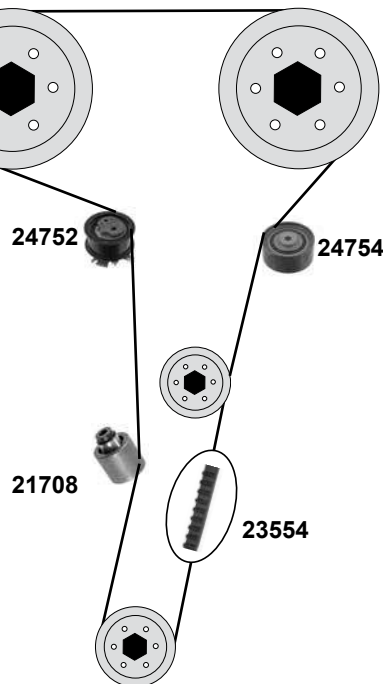

Outlander II (CW8W) (07→) 2,0 DiD