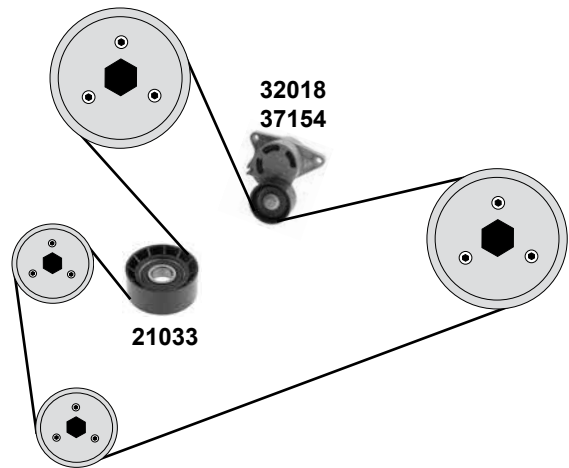

2,5 D (G9U)

Ref. - No.

21025	82 00 004 593	Umlenkrolle / deflection pulley		ØA 75,2 B32
21029	82 00 127 467	Spannrolle / tension roller		ØA70 B32
21033	82 00 104 754	Umlenkrolle / deflection pulley	AC Modell→03/02	ØA 60,2 ØI 17 B5,5 Z 132 B26
21910	82 00 542 740	Zahnriemen / timing belt		ØA60 B30,8 Z 132 B26
22055	77 00 111 822	Spannrolle / tension roller		ØA 60,2 ØI 17 B5,5
22056	77 01 477 048	Rep. Satz Zahnriemen / rep. kit timing belt		ØA65 B30
22119	82 00 071 404	Umlenkrolle / deflection pulley	AC Modell 03/02→	Z 89 B25
22329	82 00 071 402	Riemenspanner / belt tensioner	(mot.) 760/762 AC	
23043	82 00 127 627	Zahnriemen / timing belt		
23045	77 01 473 849	Rep. Satz Zahnriemen / rep. kit timing belt		
23397	82 00 285 009	Umlenkrolle / deflection pulley	Modell 03/02→	ØA 60,2 ØI 17 B5,5
32018	82 00 761 529	Riemenspanner / belt tensioner	(mot.) 630/720 AC	ØA65
32581	82 00 840 824	Riemenspanner / belt tensioner	(ex.) AC	
37154	82 00 761 531	Riemenspanner / belt tensioner	(ex.) AC 630/730	ØA 60