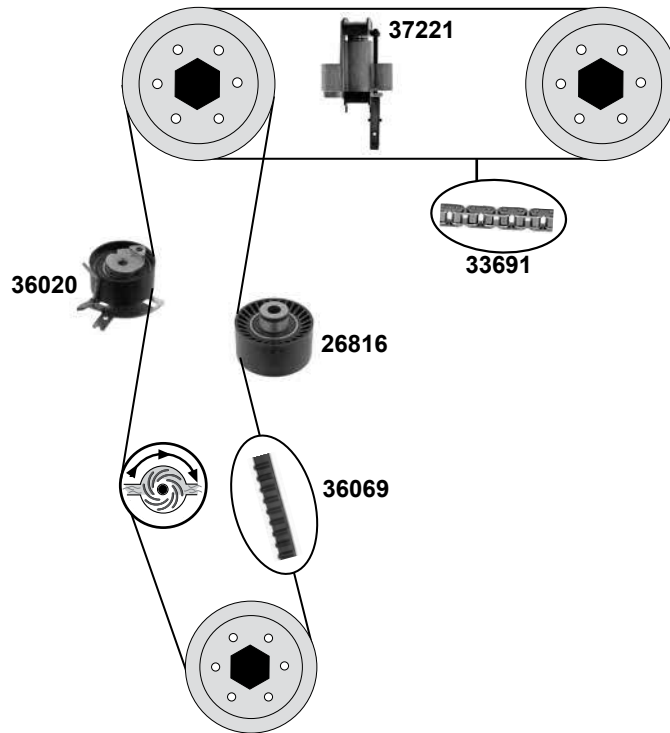

Rep. Satz / rep. kit

febi 36230

Rep. Satz / rep. kit

febi 37620

Outlander II (CW8W) (07→) 2,0 DiD

Rep. Satz / rep. kit

febi 24756

Ref. - No.

21708	MN980104	Umlenkrolle / deflection pulley
23554	MN980100	Zahnriemen / timing belt
24752	MN980101	Spannrolle / tension roller
24754	MN980107	Umlenkrolle / deflection pulley
24756	MN980100 S1	Rep. Satz Zahnriemen / rep. kit timing belt
26816	MN982127	Umlenkrolle / deflection pulley
33691	MN982129	Steuerkette / timing chain
36020	MN982126	Spannrolle / tension roller
36069	MN982125	Zahnriemen / timing belt
36230	MN982128	Rep. Satz Zahnriemen / rep. kit timing belt
37221	MN982130	Kettenspanner / chain tensioner
37620	MN982129 S1	Rep. Satz Steuerkette / rep. kit timing chain

07 →

ØA 60 B30
E 40
ØA 60 B29
Z 118 B25,4
Z 118 B25,4