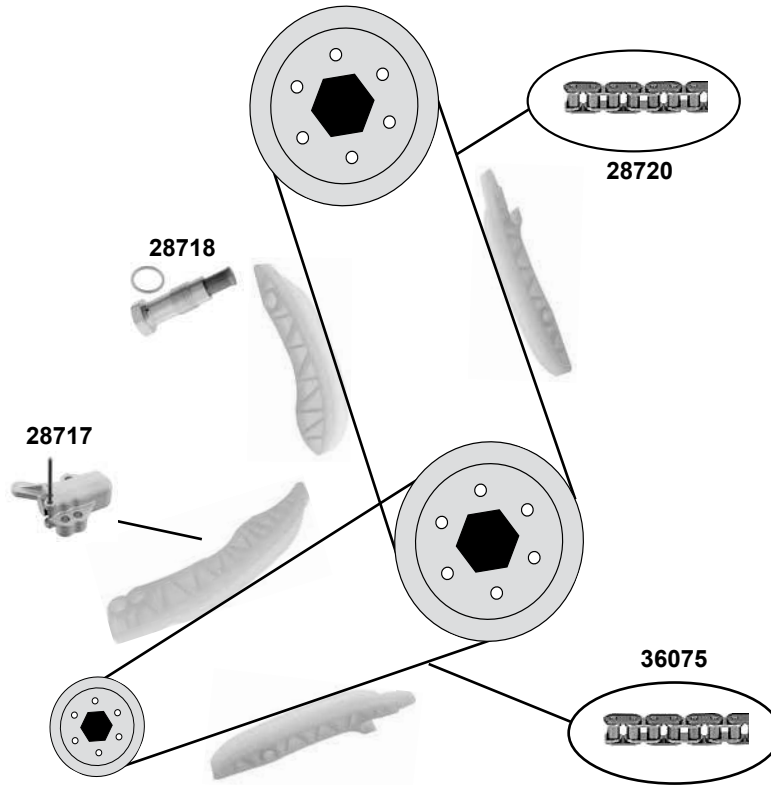

520d / 530 d/dx / 535d/dx
(N47N / N57/N/Z)