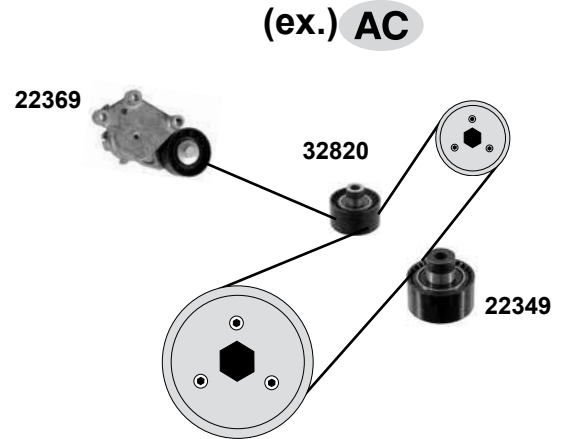

1,4 D / 1,6 D
(DV4TD/DV4TED4/DV6TED4/DV6ATED4/DV6C/DV6DTED)

	(1)	C1	05 →	(mot.) DV4TD
		C2	03 →10	(mot.) DV4TD → O10535 / (mot.) DV6TED4
		C3	05 →	(mot.) DV4TD → O10677 / (mot.) DV4TED4
		C3 Pluriel	03 →10	(mot.) DV4TD → O10555
	(2)	C2	03 →10	(mot.) DV4TD → O 10536 - 11073
		C3 I	→05	(mot.) DV4TD → O 10678 - 11992
		C3 Pluriel	03→07	(mot.) DV4TD → O 10556 - 11073
	(3)	C2	→ 10	(mot.) DV4TD O 10427 → O 11073
		C3	→ 05	(mot.) DV4TD O 10678 →
		C3 Pluriel	03 →10	(mot.) DV4TD O 10556 → O11073
	(4)	C2	03→	(mot.) DV4TD
		C3	02→	(mot.) DV4TD / (mot.) DV4TED4

Ref. - No.

22349	5751.90	Umlenkrolle / deflection pulley	(4)	
22369	5751.86	Riemenspanner / belt tensioner	(1)	ØA 65 B25,5
22779	5751.89	Spannrolle / tension roller	→ 05 DV6ATED4	ØA 55 B25
32820	5751.E6	Spannrolle / tension roller	(3)	ØA 60 B30
37268	5751.E5	Umlenkrolle / deflection pulley	(2)	ØA 70 B27