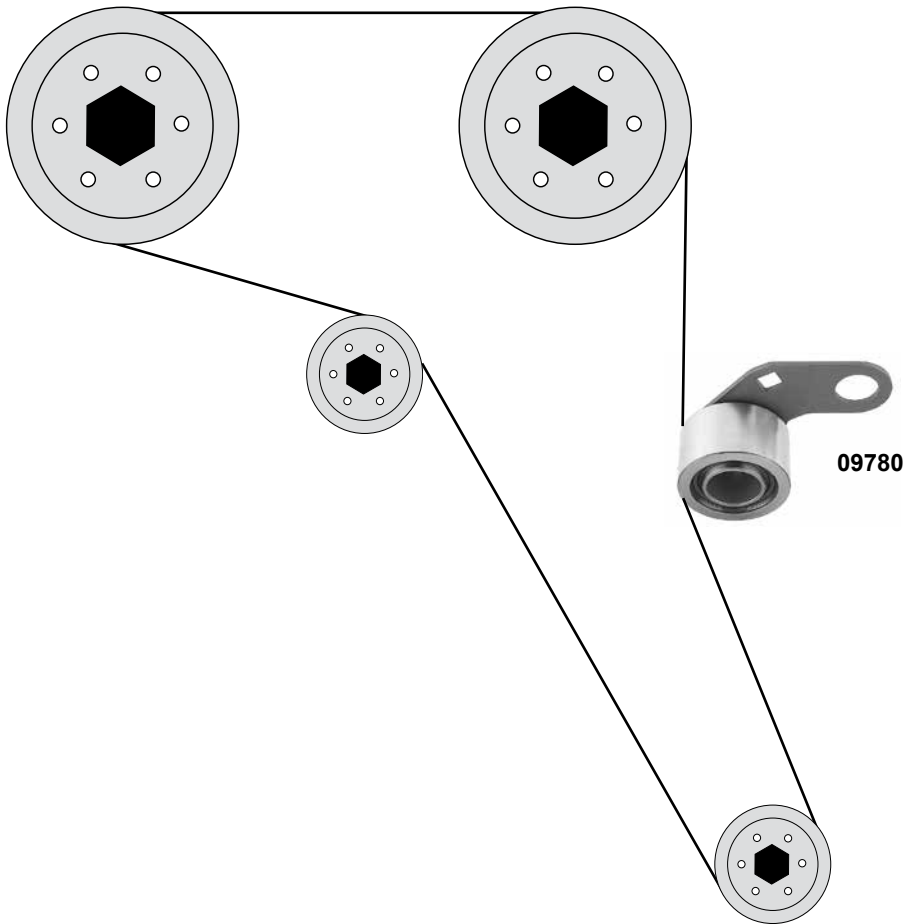

LAND ROVER Defender / Discovery

(95→)

Car
Division

2,5 TDI

Ref. - No.

09780

LHP 100680

Spannrolle / tension roller

ØA 73 ØI 30 B37