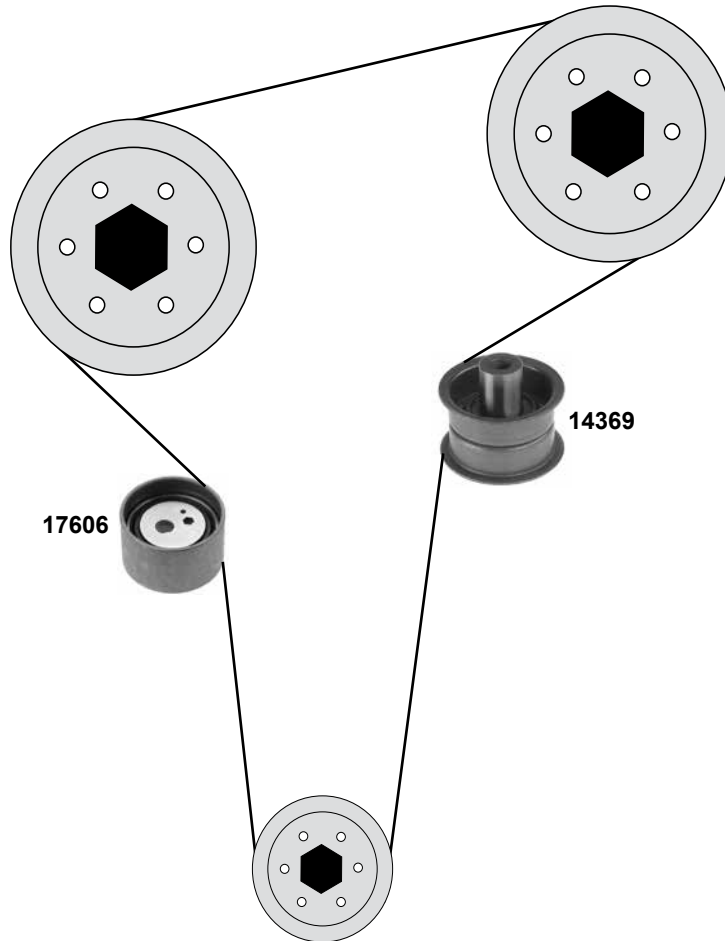

passend für / to fit

NISSAN Vanetta (C22 / HC23)

(86→)

Car
Division

2,0 D / 2,3 D (LD20 / LD23)

Ref. - No.

14369 13074-05E00
17606 13070-05E10

Spannrolle / tension roller
Spannrolle / tension roller

ØA 60 H57