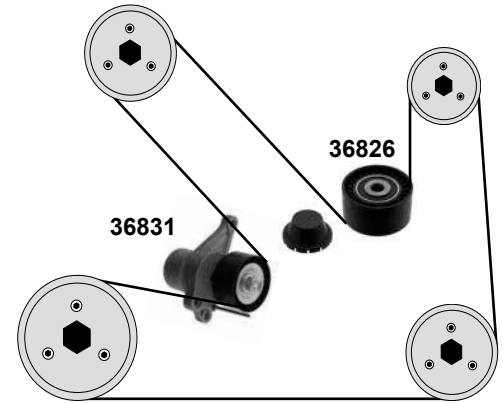

Ref. - No.

21025	82 00 004 593	Umlenkrolle / deflection pulley	ØA 75,2 B32
21029	82 00 127 467	Spannrolle / tension roller	ØA 70 B32
23043	82 00 127 627	Zahnriemen / timing belt	Z 89 B25
23045	77 01 473 849	Rep. Satz Zahnriemen / rep. kit timing belt	
25469	82 00 918 794	Nockenwellenrad / camshaft gear	Z 42
25470	82 00 918 795	Kurbelwellenzahnrad / crankshaft gear	Z 21
30464	82 00 337 106	Gleitschiene / sliding rail	
30465	82 00 337 109	Gleitschiene / sliding rail	
30499	82 00 343 394	Steuerkette / timing chain	112 E
30511	82 00 918 797	Kettenspanner / chain tensioner	
30639	77 01 476 597	Rep. Satz Steuerkette / rep. kit timing chain	
32018	82 00 761 529	Riemenspanner / belt tensioner	
36826	82 00 725 951	Umlenkrolle / deflection pulley	ØA 60 ØI 10 H 30
36831	82 00 357 406	Riemenspanner / belt tensioner	ØA 65 H 29,5

AC