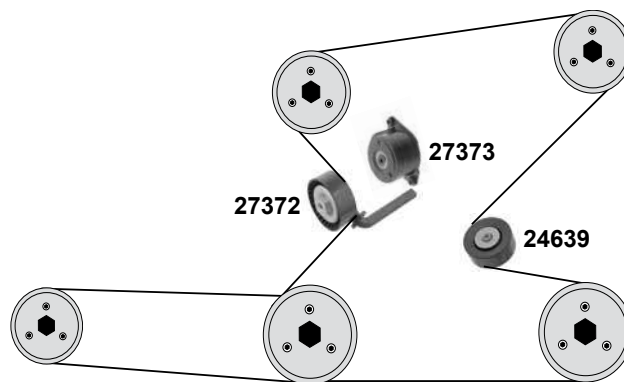

Ref. - No.			
21267	11 31 8 506 869	Steuerkette / timing chain		74 E
21291	13 52 7 787 299	Kettenspanner / chain tensioner		
24639	11 28 7 799 464	Umlenkrolle / deflection pulley		AØ70 B27
27372	11 28 7 807 021	Spannrolle / tension roller		AØ70 B26
27373	11 28 7 786 880	Riemenspanner / belt tensioner		
29858	13 52 8 506 969	Steuerkette / timing chain		66 E
30347	11 31 8 506 869 S1	Rep. Satz Steuerkette / rep. kit timing chain		74 E
30348	13 52 8 506 969 S1	Rep. Satz Steuerkette / rep. kit timing chain		66 E