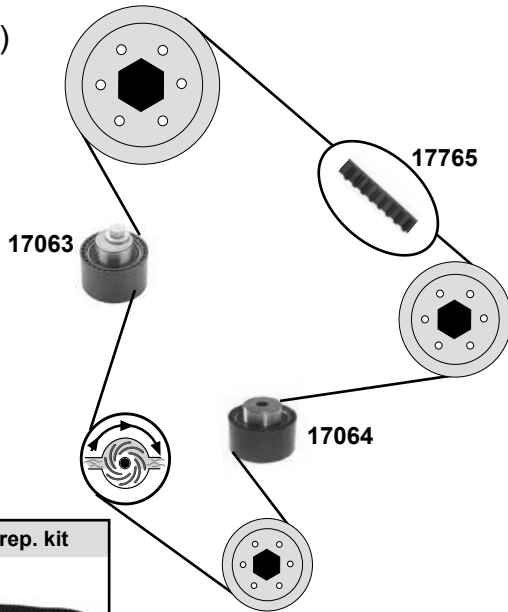

CITROËN

Jumper I+II

(94→06)

Car
Division

2,0 HDi (DW10TD)