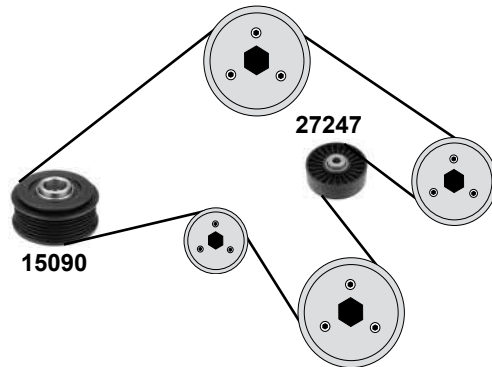

1,9 D

- (1) für Generator / for Alternator: 75A / 90A / 105A
- (2) (mot.) 1,9 DS 15/5/2003→ / (mot.) 1,9 JTD 59kW,63kW 15/5/2003→ / (mot.) 1,9 JTD 74kW
- (3) (mot.) 1,9 D →15/05/03 (mot.) →3646771

Ref. - No.

Ref. - No.	Description	Quantity	Dimensions
10298	Spannrolle / tension roller	(3)	ØA 65 H 30
10648	Umlenkrolle / deflection pulley	(3)	ØA 53
10984	Zahnriemen / timing belt	59/63/74 kW	Z190 B24
15090	Riemenscheibe / belt pulley	(1) 99→	Ø A61
23654	Umlenkrolle / deflection pulley	(2)	ØA 53 B29
23655	Rep. Satz Zahnriemen / rep. kit timing belt		Z 190
27247	Umlenkrolle / deflection pulley	63/74 kW	ØA 80 H 25
27480	Spannrolle / tension roller	03→	ØA 65 H 25,5
30029	Riemenscheibe / belt pulley	(1) 03→	ØA 59 ØI17 B38,1