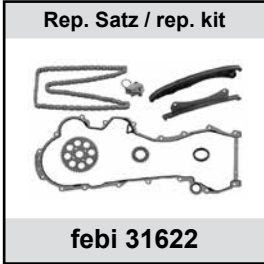

Antara

(06→)