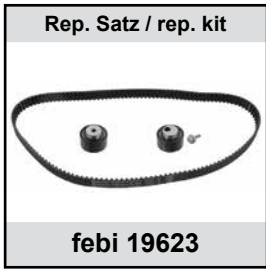

2,0 HDi
(DW10TD / DW10ATED)

Ref. - No.

05801	5751.29	Umlenkrolle / deflection pulley	AC + servo	ØA 70 ØI 10/16
07089	5751.57	Spannrolle / tension roller	(ex.) AC	ØA 50 B26
15002	5751.56	Spannrolle / tension roller	(ex.) AC	ØA 50 B26
17063	0829.59	Spannrolle / tension roller		ØA 60 ØI 13 B30
17064	0830.28	Umlenkrolle / deflection pulley		ØA 60 ØI 10 B30
17765	0816.A9	Zahnriemen / timing belt		Z 141 B25,4
19119	5751.55	Spannrolle / tension roller		ØA 70 B25
19482	5751.74	Spannrolle / tension roller		ØA 60
19623	0831.83	Rep. Satz Zahnriemen / rep. kit timing belt		Z141 B25,4