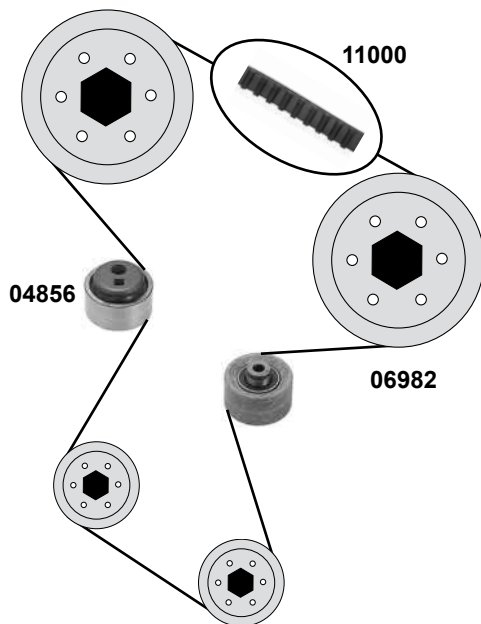

Ref. - No.

04724	5751.27	Spannrolle / tension roller
04725	5751.26	Spannrolle / tension roller
04856	0829.30	Spannrolle / tension roller
06982	0830.37	Umlenkrolle / deflection pulley
11000	0816.98	Zahnriemen / timing belt
11173	0816.64	Zahnriemen / timing belt
11174	0831.Q6	Rep. Satz Zahnriemen / rep. kit timing belt
11214	0831.46	Rep. Satz Zahnriemen / rep. kit timing belt

servo
man.

ØA 59 B24,5
ØA 59 B24,5
ØA 59 ØI 13
ØA 60 ØI 10
Z 136 B25,4
Z 143 B25,4