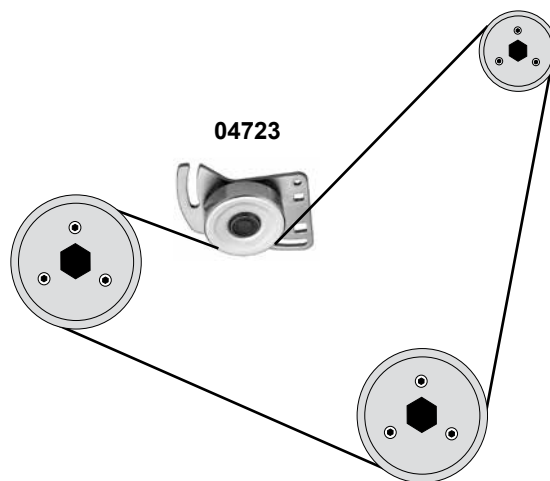

PEUGEOT 205

(83→96)

Car
Division

1,8 D / 1,9 D

(XUD7 / XUD7T / XUD9)

Modell: 01/94→

	Ref. - No.			
04723	6453.76	Spannrolle / tension roller		ØA 58 B22,5
04751	0829.33	Spannrolle / tension roller		ØA 60 B34
06983	0830.13	Umlenkrolle / deflection pulley		ØA 60 B34
11000	0816.98	Zahnriemen / timing belt		Z 136 B25,4
11222	0831.27	Rep. Satz Zahnriemen / rep. kit timing belt		Z 136 B25,51