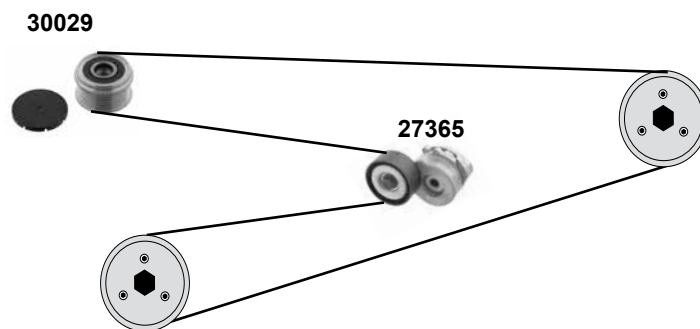

(1) **Agila A (mot.) Z1,3DT / Agila B (mot.) Z1,3DTJ**

(2) **Agila A (mot.) Z1,3DT mit Valeo 70A /combined with Valeo 70A**

Ref. - No.

23778	93177407	Steuerkette / timing chain	(1)	120 E
27365	55574238	Riemenspanner / belt tensioner	(mot.) Z1,3DTJ	ØA 65 B25,5
28458	93190427	Kettenspanner / chain tensioner	(2)	ØA59 Ø17 B38,1
30029	93192631	Generatorfreilauf / alternator overrun pulley		
31622	93191273 SK	Rep. Satz Steuerekette / rep. kit timing chain