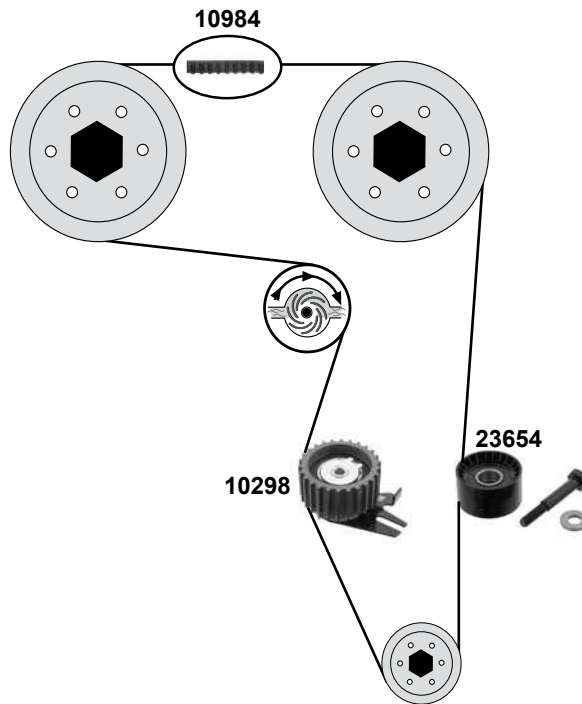

(1) für Generator / for alternator: 90A / 105A (only Turkey)

Ref. - No.

Ref. - No.	Description	Power	Dimensions
10298	Spannrolle / tension roller		ØA 64 B40 Z26
10984	Zahnriemen / timing belt		Z190 B24
23654	Umlenkrolle / deflection pulley	77 kW	ØA 53 B29
23778	Steuerkette / timing chain		120 E
27365	Riemenspanner / belt tensioner		
28458	Kettenspanner / chain tensioner	1,3 JTD	
30029	Riemenscheibe / belt pulley	(1)	ØA 59 ØI17 B38,1
31622	Rep. Satz Steuerkette / rep. kit timing chain	70 kW	120 E