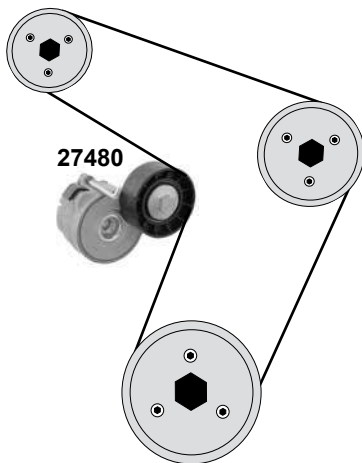

Ref. - No.

Ref. - No.	Description	Notes	Dimensions
10298	Spannrolle / tension roller		ØA 64 B40
10648	Umlenkrolle / deflection pulley	(1)	ØA 53
10984	Zahnriemen / timing belt	(2) →08	Z 190 B 24
23654	Umlenkrolle / deflection pulley	15/05/2003→	ØA 53 B23
23655	Rep. Satz Zahnriemen / rep. kit timing belt	(2) →08	
23778	Steuerkette / timing chain		120 E
28458	Kettenspanner / chain tensioner		
31622	Rep. Satz Steuerkette / rep. kit timing chain	(3)	120 E