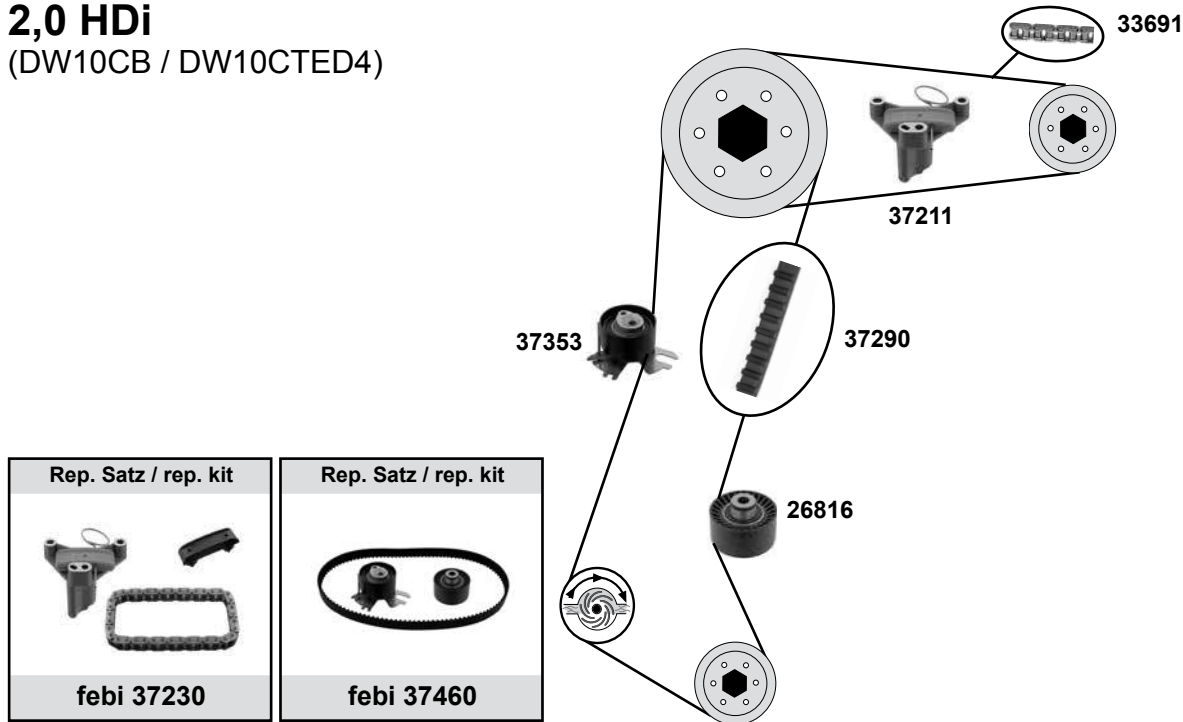

PEUGEOT 3008 / 5008

(09→)

Car
Division

2,0 HDi (DW10CB / DW10CTED4)

- (1) 3008
- (2) 5008 (mot.) DW10CB
- (3) 3008 / 5008 (mot.) DW10CTED4
- (4) 3008 (mot.) DW10CTED4 (ex.) Hybrid / (mot.) DW10CB AC + Start Stop
- (5) 5008 (mot.) DW10CTED / (mot.) DW10CB AC (ex.) Start Stop

Ref. - No.

Ref. - No.	Description	Notes	Dimensions
26816	0830.51 Umlenkrolle / deflection pulley		ØA 60 B30
33691	0816.F6 Steuerkette / timing chain	(3) endlos / endless	40 E
37211	0849.22 Kettenspanner / chain tensioner	endlos / endless	
37230	0849.23 Rep. Satz Steuerkette / rep. kit timing chain		
37290	0816.K8 Zahnriemen / timing belt		
37353	0829.G6 Spannrolle / tension roller		ØA 60 B29
37460	0831.W1 Rep. Satz Zahnriemen / rep. kit timing belt	(1) (2)	
39390	5751.H8 Riemenspanner / belt tensioner	(4) (5)	ØA 65 B25