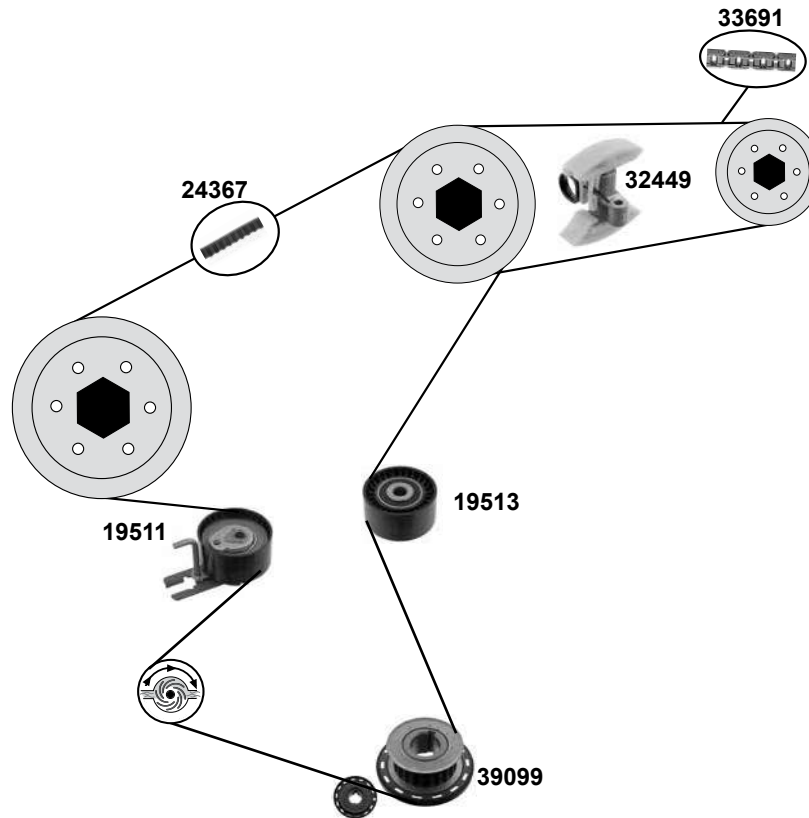

(1) O 11620 → mit FAP / O 11921 → ohne FAP

Ref. - No.

Ref. - No.	Description	Notes	Dimensions
19511	Spannrolle / tension roller		ØA 60 B29
19513	Umlenkrolle / deflection pulley		ØA 60 B30
22369	Riemenspanner / belt tensioner	servo → O 11920	ØA 65 B25,5
22779	Riemenspanner / belt tensioner		ØA 55 B25
24367	Zahnriemen / timing belt		Z 137 B 25
24369	Rep. Satz Zahnriemen / rep. kit timing belt		
32449	Kettenspanner / chain tensioner		
33691	Steuerkette / timing chain	endlos /endless	40 E
33692	Rep. Satz Steuerkette / rep. kit timing chain		40 E
32820	Umlenkrolle / deflection pulley	(1)	ØA 60 B30
39099	Zahnrad / gear