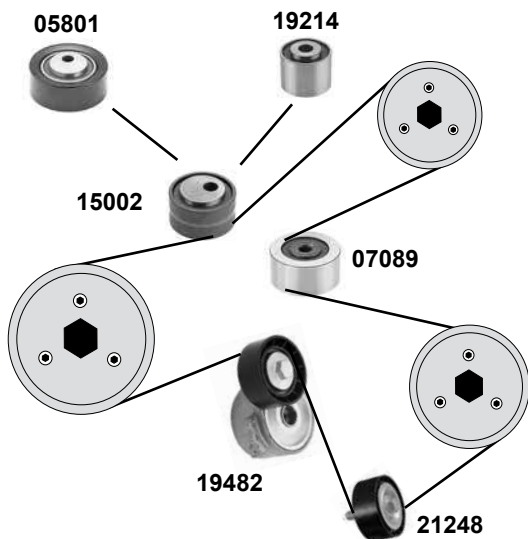

(1) (ex.) variable servo

(2) servo (ex.) AC

(3) → O 08374

Ref. - No.

Ref. - No.	Description	Notes	Dimensions
05801	Spannrolle / tension roller	servo AC	ØA 70 ØI 10/16
07089	Spannrolle / tension roller	(ex.) AC	ØA 50 B26
09791	Spannrolle / tension roller	servo AC	ØA 60 B26,5
11348	Spannrolle / tension roller	man.	ØA 85 B26
15002	Spannrolle / tension roller	(3) servo (ex.) AC	ØA 50 B26
17063	Spannrolle / tension roller		ØA 60 ØI 13
17064	Umlenkrolle / deflection pulley		ØA 60 ØI 10
17761	Zahnriemen / timing belt		Z 140 B25,4
19072	Schwingungsdämpfer / vibration damper	servo AC	
19214	Umlenkrolle / deflection pulley	(1) servo (ex.) AC	ØA 37 B27
19482	Spannrolle / tension roller	(2)	ØA 60
19615	Rep. Satz Zahnriemen / rep. kit timing belt		
21248	Umlenkrolle / deflection pulley	(1) (2)	ØA 60 B25
22353	Umlenkrolle / deflection pulley	(2) (3)	ØA 60 B26,5
37270	Riemenspanner / belt tensioner	O 09520 →	ØA 60 B25