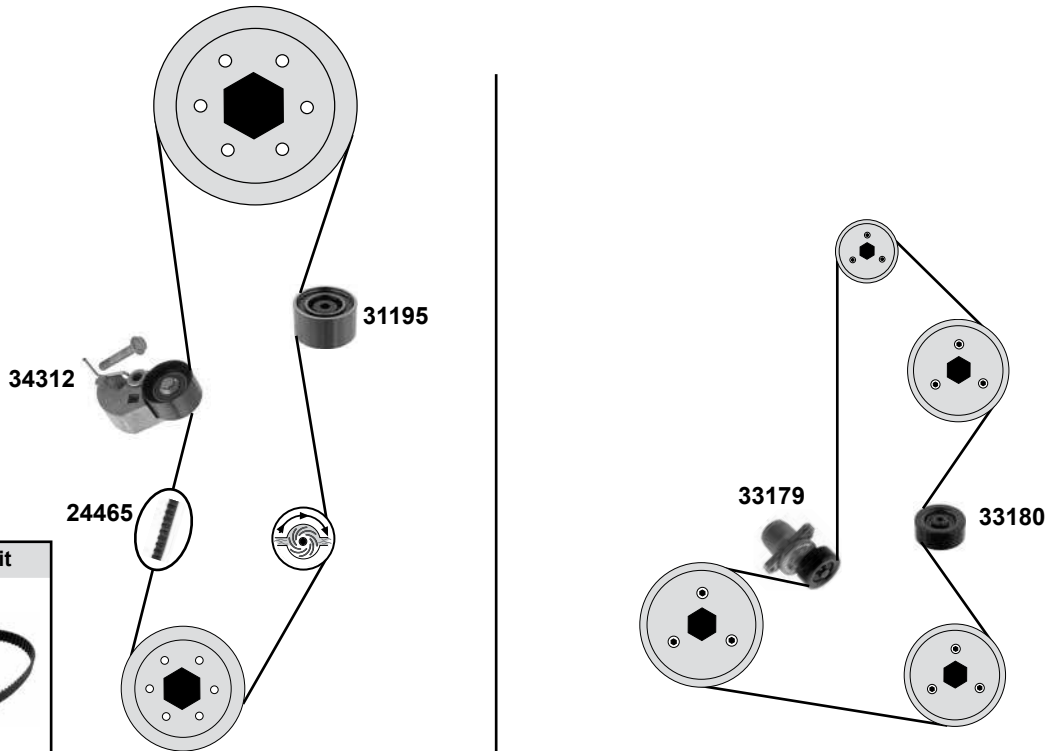

HYUNDAI Santa Fe

(08/00→)

Car
Division

2,0 (TCI)

2,2 CRD