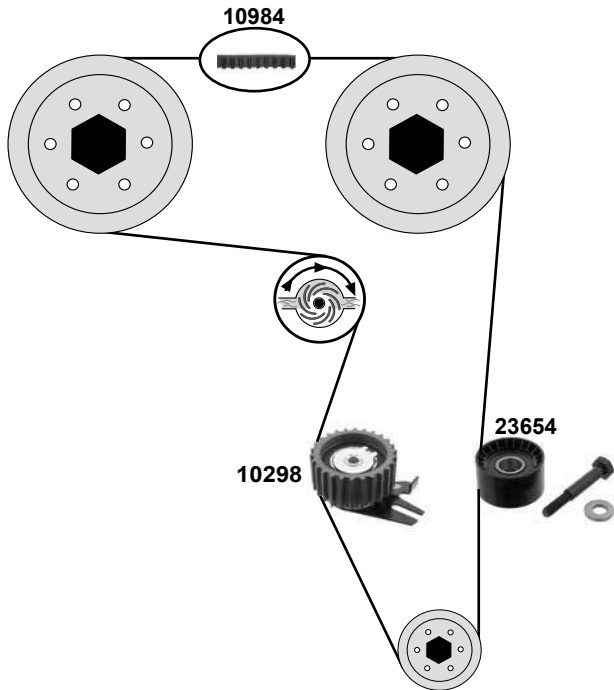

(1) (mot.) 1,3 D 55kW, 62kW, 66kW, 70kW

	Ref. - No.			
10298	55238027	Spannrolle / tension roller		ØA 64 Z26
10984	71731639	Zahnriemen / timing belt		Z190 B24
23654	71771498	Umlenkrolle / deflection pulley	1,6 D Multijet	ØA 53 B29
23778	55221385	Steuerkette / timing chain	(1)	120 E
27365	51821653	Riemenspanner / belt tensioner	(1)	
28458	55197785	Kettenspanner / chain tensioner	(1)	
29396	51758383	Umlenkrolle / deflection pulley	1,6 D	ØA 70 B26
31622	55221385 S1	Rep. Satz Steuerkette / rep. kit timing chain	(1)	120 E