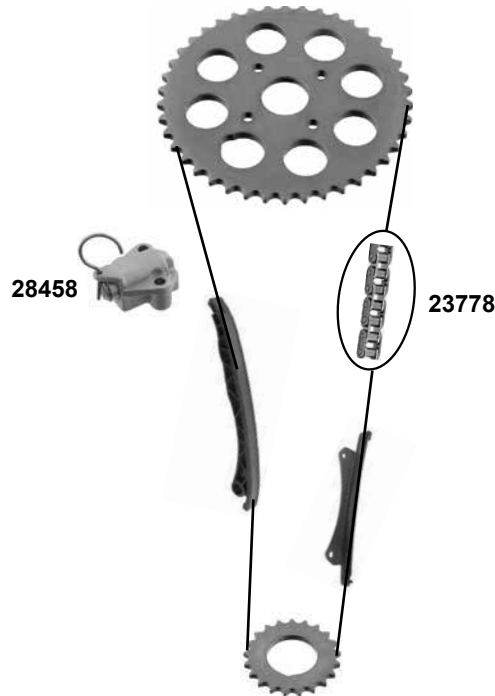

Ref. - No.

Ref. - No.	Description	Quantity	Dimensions
10298	Spannrolle / tension roller	(3)	ØA 65 H 30
10648	Umlenkrolle / deflection pulley	(3)	ØA 53
10984	Zahnriemen / timing belt	59/63/74 kW	Z190 B24
15090	Riemenscheibe / belt pulley	(1) 99→	Ø A61
23654	Umlenkrolle / deflection pulley	(2)	ØA 53 B29
23655	Rep. Satz Zahnriemen / rep. kit timing belt		Z 190
27247	Umlenkrolle / deflection pulley	63/74 kW	ØA 80 H 25
27480	Spannrolle / tension roller	03→	ØA 65 H 25,5
30029	Riemenscheibe / belt pulley	(1) 03→	ØA 59 ØI17 B38,1