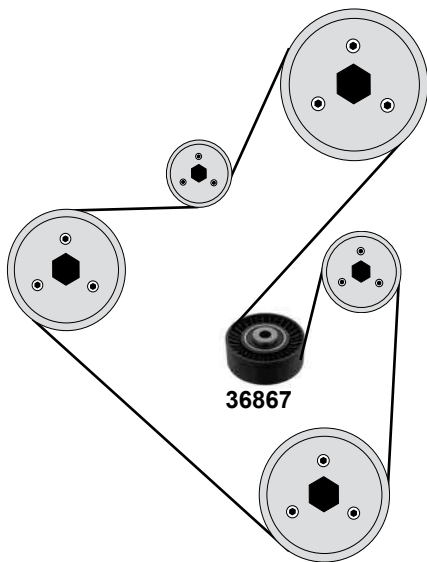

2,0 HDi (DW10TD)

Ref. - No.

05801	5751.29	Spannrolle / tension roller	AC servo	ØA 70 ØI 10/16
07089	5751.96	Spannrolle / tension roller	(ex.) AC servo	ØA 50 B26
15002	5751.56	Spannrolle / tension roller	(ex.) AC servo	ØA 50 B26
17063	0829.59	Spannrolle / tension roller		ØA 60 ØI 13 B42
17064	0830.63	Umlenkrolle / deflection pulley		ØA 60 ØI 10 B42,2
17765	0816.A9	Zahnriemen / timing belt		Z 141 B25,4
19119	5751.55	Riemenspanner / belt tensioner		ØA 70 B25
19623	0831.R8	Rep. Satz Zahnriemen / rep. kit timing belt		
36867	5751.G1	Umlenkrolle / deflection pulley	AC	ØA 70 B26