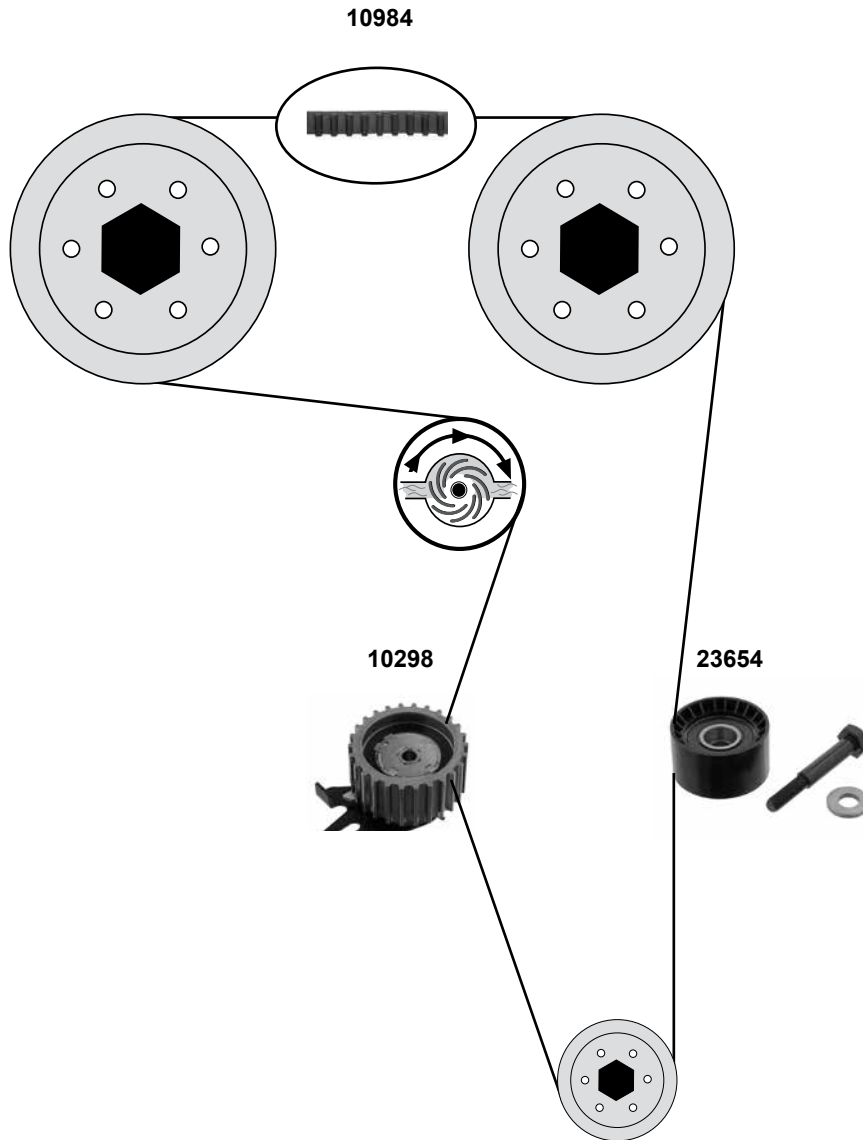

(1) Palio (BM) 178 DX →11 1,9 D 46kW/48kW / Palio / Siena (BM) 178 1,9 D 15/5/2003→

(2) Palio Weekend (BM) 178 DX →02 / Palio Ext. Eur. Rest (178BX) →11 / Siena Ext. Eur. Rest (178)

Ref. - No.

10298 55238027
10984 71731639
23654 71771498

Spannrolle / tension roller
Zahnriemen / timing belt
Umlenkrolle / deflection pulley

(2)
(1)

ØA 64 B40
Z 190 B 24
ØA 53 B23