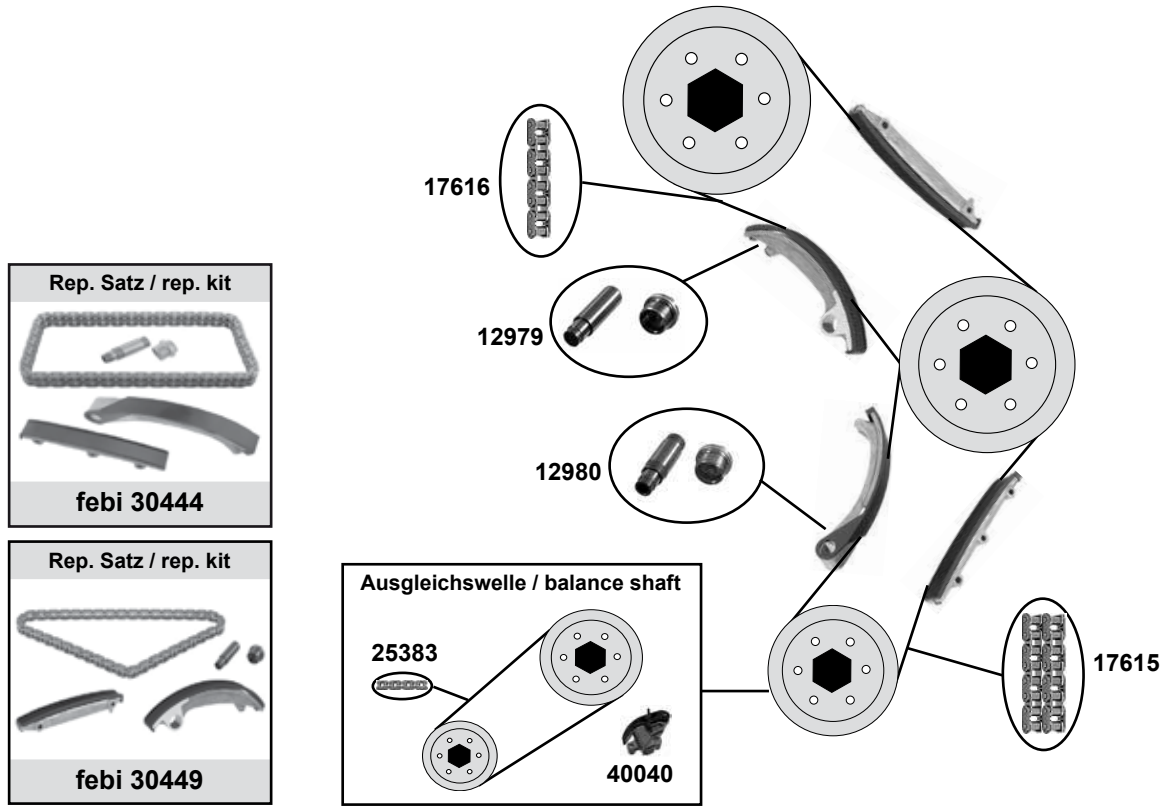

VAUXHALL Zafira Mk I / A

(98→04)

Car
Division

2,0 TD / 2,2 TD

(X 2,0 DTL / Y 2,0 DTL / Y 2,0 DTH / Y 2,2 DTR)

	Ref. - No.			
12979	24418171	Kettenspanner / chain tensioner		
12980	24418172	Kettenspanner / chain tensioner		
14373	09180809	Riemenspanner / belt tensioner		
14375	55350960	Spannrolle / tension roller		ØA 90 B24,4 ØA 109 B26,4
17615	90529247	Steuerkette / timing chain		78 E
17616	90529248	Steuerkette / timing chain		80 E
30444	90529247 S1	Rep. Satz Steuerkette / rep. kit timing chain		78 E
30449	90529248 S1	Rep. Satz Steuerkette / rep. kit timing chain		80 E
40040	90573822	Kettenspanner / chain tensioner	(mot.) Y2,2DTR