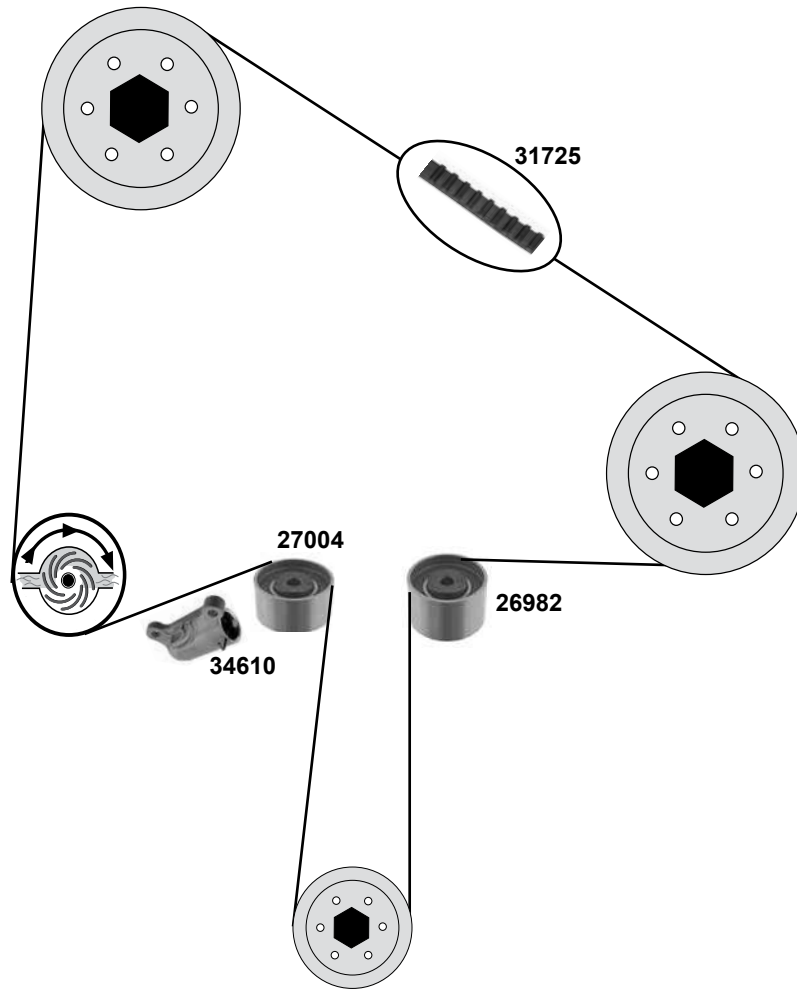

Ref. - No.			
26982	RF5C-12-730	Umlenkrolle / deflection pulley		ØA 58 H 33
27004	RF5C-12-700	Spannrolle / tension roller		ØA 58 H 33
31726	RF7J-12-205 S1	Rep.Satz Zahnriemen / rep.kit timing belt		Z 150 B 30
31725	RF7J-12-205	Zahnriemen / timing belt		Z 150 B 30
32505	RF5C-18-330A	Riemenscheibe / belt pulley		ØA 65 ØI 17 B39
34606	RF7J-15-980	Riemenspanner / belt tensioner	06/05 → 06/10	ØA 71 B 36
34610	RF2A-12-770B	Riemenspanner / belt tensioner	03/05 → 06/10	ØA 31