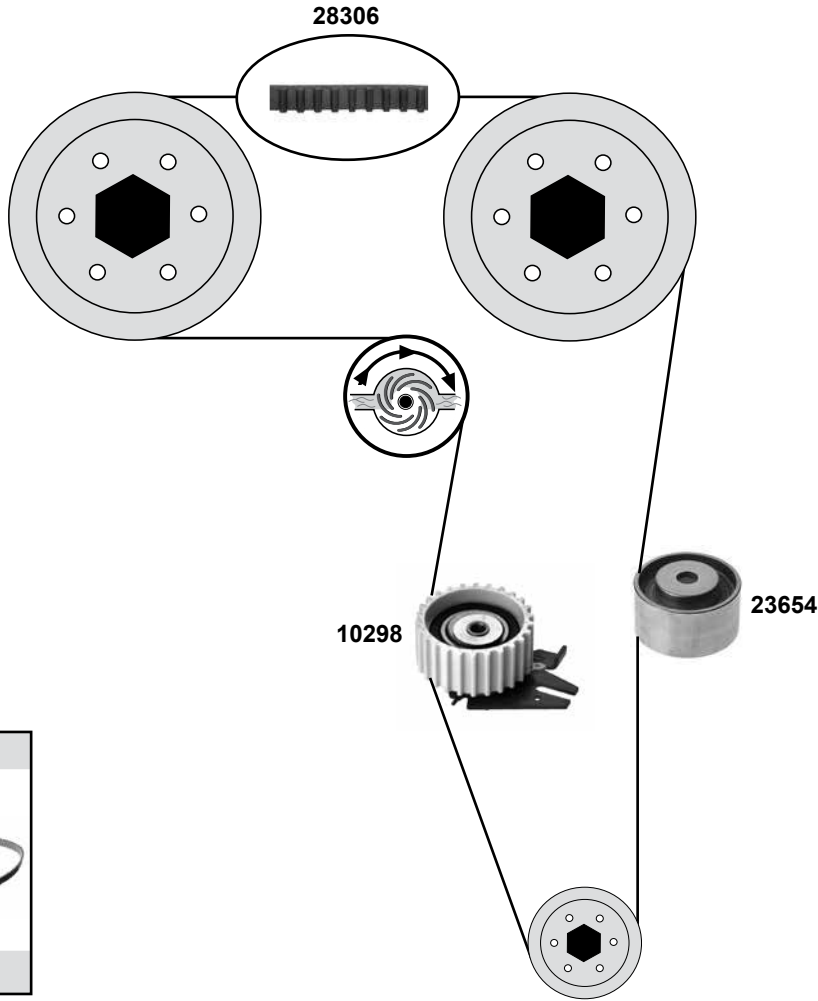

OPEL Zafira C (10/11→)

2,0 (A 2,0 DTR / A 20 DTL / A 20 DT / Y 20 DTJ / Z 20 DTJ / A 20 DTH)