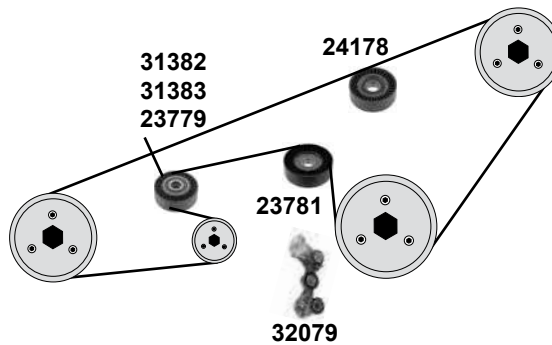

(1) (mot.) 668.914 neue Ausführung / new execution	(4) (mot.) 668.914
	(2) (mot.) 668.914 / (ch.) → 30097016	(5) (ch.) J 514750 → / (ex.) AC
	(3) (mot.) 668.914 / (ch.) 30097017 →	(6) (ch.) J 568589 → / AC

	Ref. - No.			
23779	668 202 04 19	Umlenkrolle / deflection pulley	(4)	D 108 N
23781	116 202 06 19	Spannrolle / tension roller	(4) AC	
24178	266 202 00 19	Umlenkrolle / deflection pulley	(4) AC	
24272	668 052 02 16	Gleitschiene / sliding rail	(1)	
25356	003 997 76 94	Steuerkette / timing chain	(2)	
25409	668 050 01 11	Kettenspanner / chain tensioner	(1)	
26011	668 997 05 94	Steuerkette / timing chain	(3)	AØ 65 B26
30326	668 050 01 11 S1	Rep. Satz Steuerkette / rep. kit timing chain	(1)	
30327	668 050 01 11 S2	Rep. Satz Steuerkette / rep. kit timing chain	(3)	
31351	668 050 00 03	Kurbelwellenzahnrad / crankshaft gear	(4) 30327868 →	AØ 59,5 H40
31382	668 202 11 19 S1	Umlenkrolle / deflection pulley	(6)	108 E
31383	668 202 11 19 S1	Umlenkrolle / deflection pulley	(4) (5)	
32079	668 200 22 70	Riemenspanner / belt tensioner	(4)	
33826	668 052 01 01	Nockenwellenrad / camshaft gear	(mot.) 30327868 →	108 E
33899	000 993 68 76 S1	Steuerkette / timing chain	(mot.) 30327868 →	
37966	668 050 01 11 S5	Rep. Satz Steuerkette / rep. kit timing chain	(mot.) 30327868 →