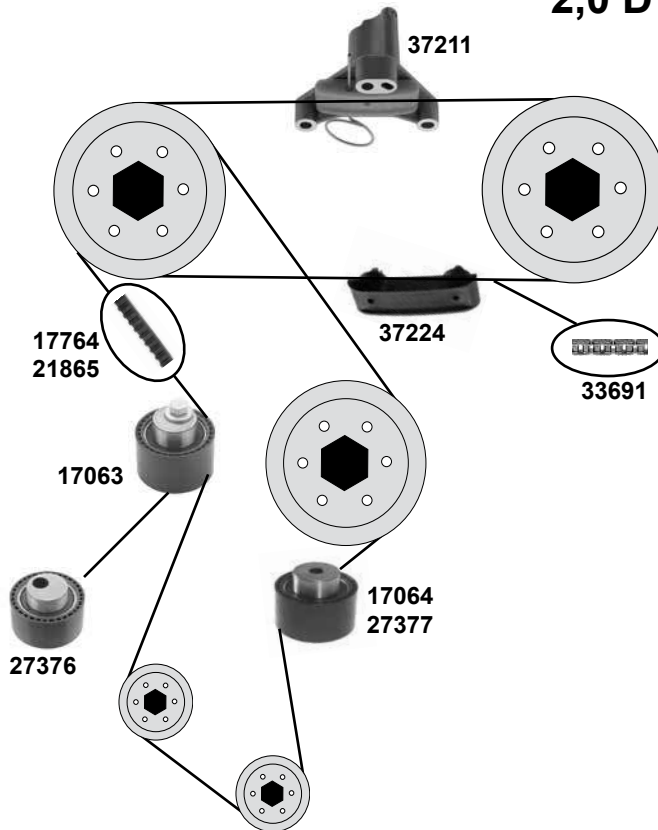

Ref. - No.

19488
27247

55190052
71771437

Umlenkrolle / deflection pulley
Umlenkrolle / deflection pulley

ØA 65 B29
ØA 80 B25

2,0 D (80kW / 88kW) / 2,2 D (94kW)

(1) (mot.) 2,0 JTD (80kW/88kW)

(2) (mot.) 2,2 JTD (94kW)