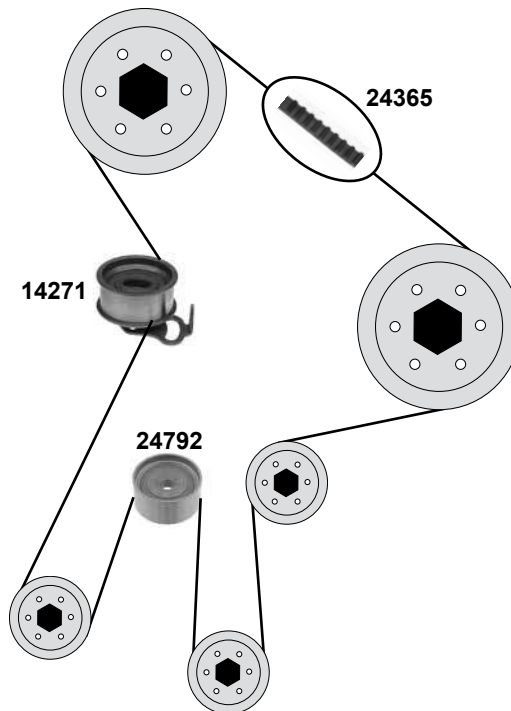

(1) (mot.) 1NDTV → 02/09

(2) (mot.) 1ADFTV

Ref. - No.

14271	13505-64012	Spannrolle / tension roller		
24792	13503-64021	Umlenkrolle / deflection pulley		ØA 62 B28,5
24365	13568-69066	Zahnriemen / timing belt		Z 177 B 25,4
24833	13568-69066 S1	Rep.Satz Zahnriemen / rep.kit timing belt		Z 177 B 25,4
29983	16620-0R010	Riemenspanner / belt tensioner	→ 03/09	ØA 70 B28
30668	13506-33020	Steuerkette / timing chain	(1)	G67HP-4 106
30669	13506-26010	Steuerkette / timing chain	(2)	112 E