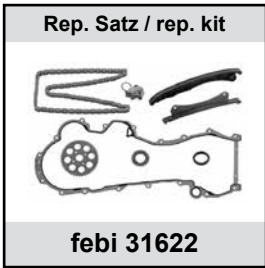

VAUXHALL

Astra Mk V / H

(2004→2009)

Car
Division

1,3 D
(Z 1,3 DTH)

(1) mit Valeo 70A /combined with Valeo 70A

Ref. - No.

23778	93177407	Steuerkette / timing chain		120 E
27365	55574238	Riemenspanner / belt tensioner		
28458	93190427	Kettenspanner / chain tensioner		
30029	93192631	Generatorfreilauf / alternator overrun pulley	(1)	ØA59 ØI 17 B38,1
31622	93191273 SK	Rep. Satz Steuerkette / rep. kit timing chain