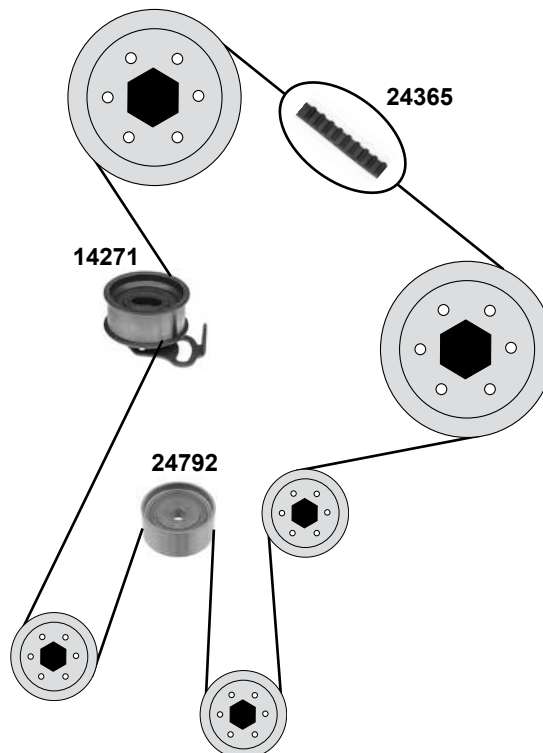

Carina (T19)
(92→97)
2,0 D
(2CTE)

	Ref. - No.			
14271	13505-64012	Spannrolle / tension roller		
19511	SU001-00542	Spannrolle / tension roller		ØA 60 H 29
19513	SU001-00543	Umlenkrolle / deflection pulley		ØA 60 H 30
21865	SU001-00544	Zahnriemen / timing belt		Z 144 B 25,4
24365	13568-69066	Zahnriemen / timing belt		Z 177 B 25,4
24792	13503-64021	Umlenkrolle / deflection pulley		ØA 62 B28,5
24833	13568-69066 S1	Rep.Satz Zahnriemen / rep.kit timing belt		Z 177 B 25,4