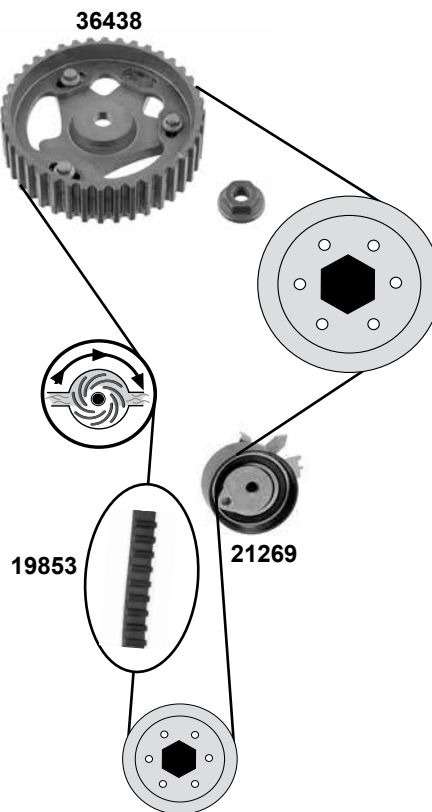

1,5 D
(K9K)

Duster
(10→)
1,5 D
(K9K)