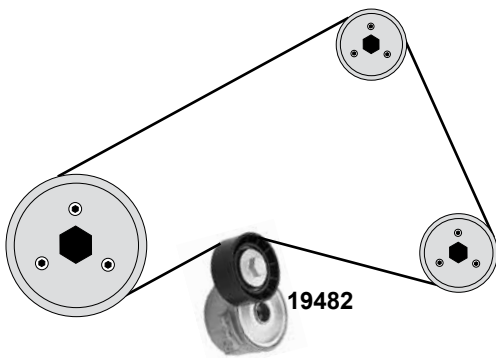

2,0 HDi
(DW10TD / DW10ATED)

Ref. - No.

05801	5751.29	Umlenkrolle / deflection pulley	AC + servo	ØA 70 ØI 10/16
07089	5751.57	Spannrolle / tension roller	(ex.) AC	ØA 50 B26
15002	5751.56	Spannrolle / tension roller	(ex.) AC	ØA 50 B26
17063	0829.59	Spannrolle / tension roller		ØA 60 ØI 13 B30
17064	0830.28	Umlenkrolle / deflection pulley		ØA 60 ØI 10 B30
17765	0816.A9	Zahnriemen / timing belt		Z 141 B25,4
19119	5751.55	Spannrolle / tension roller		ØA 70 B25
19482	5751.74	Spannrolle / tension roller		ØA 60
19623	0831.83	Rep. Satz Zahnriemen / rep. kit timing belt		Z141 B25,4