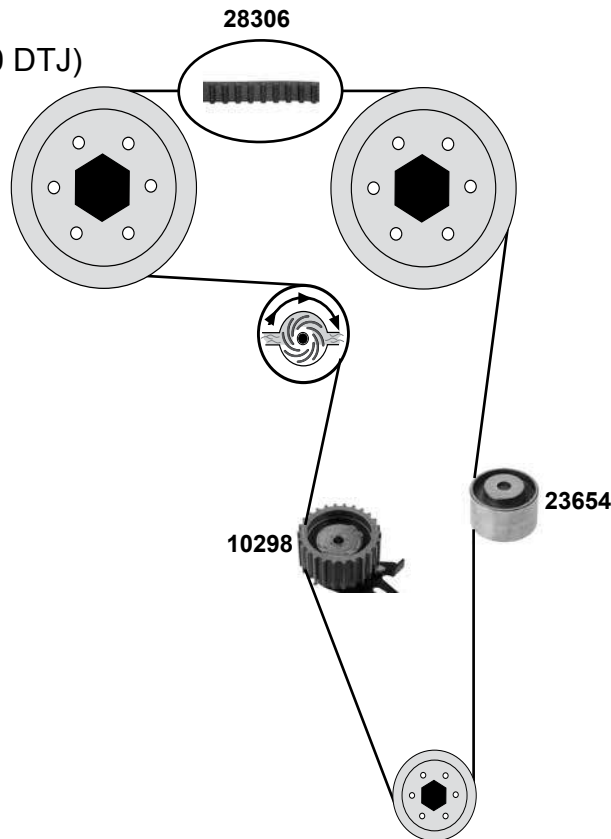

2,0 CDTI

(A 2,0 DTH / Y 2,0 DTJ / Z 2,0 DTJ)

2,0 CDTI

(A 2,0 DTH / A2,0DTR / Y 2,0 DTJ / Z 2,0 DTJ)