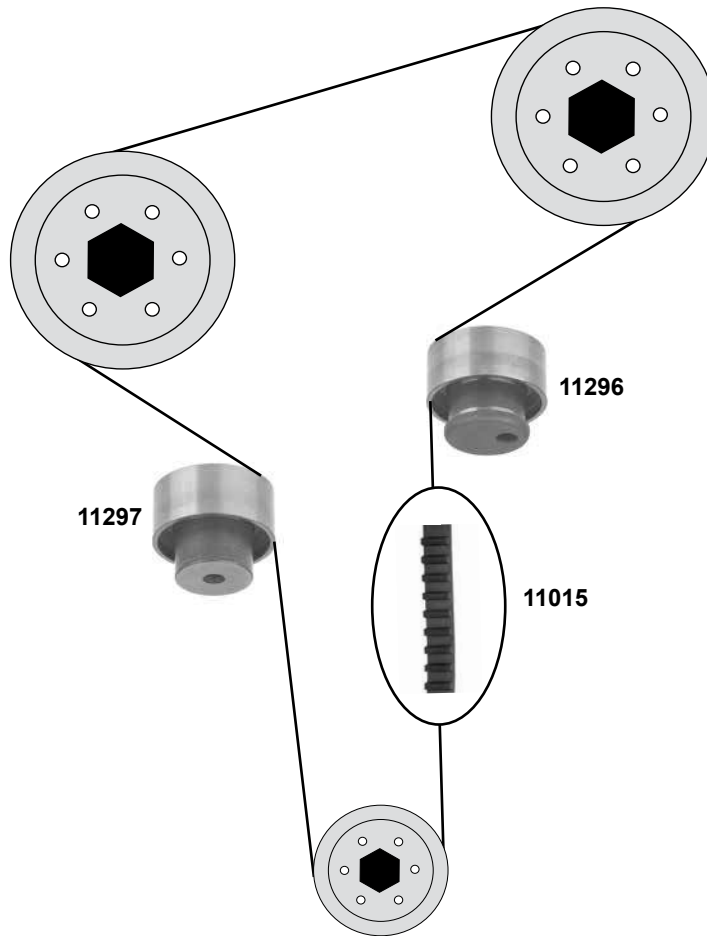

1,3→1,9D

Ref. - No.

11015	7565617
11296	46740727
11297	46740726

Zahnriemen / timing belt
Spannrolle / tension roller
Umlenkrolle / deflection pulley

(mot.) 1,3D / 1,7D

Z 168 B22
ØA 61 H 33/51
ØA 61 H 30/51