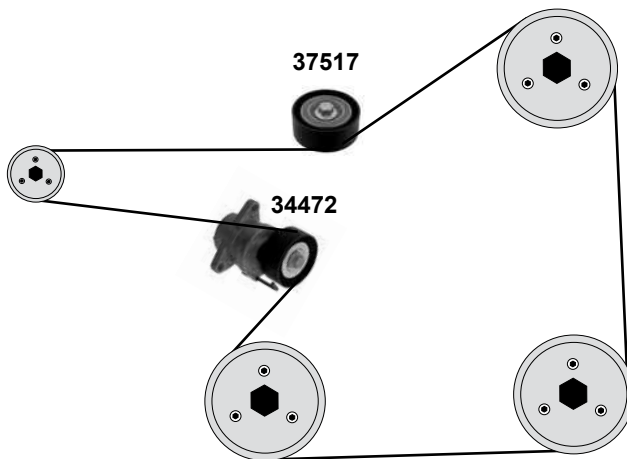

2,0 CDTI (A 2,0 DTH)

	Ref. - No.			
10298	55566028	Spannrolle / tension roller		ØA 64 B40
23654	93178807	Umlenkrolle / deflection pulley		
28305	95507810 SK	Rep. Satz Zahnriemen / rep. kit timing belt		
28306	93178812	Zahnriemen / timing belt		Z 199 B24
34472	55562864	Riemenspanner / belt tensioner		ØA 70 x 2,6
37517	55562865	Umlenkrolle / deflection pulley		ØA 65