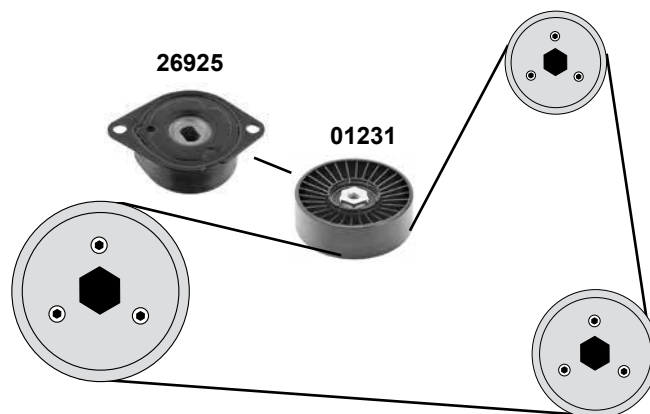

Ref. - No.			
01231	028 145 278 E	Spannrolle / tension roller		ØA 78 ØI 8 B26
07078	028 109 244	Umlenkrolle / deflection pulley		ØA 28 ØI 8 B31,5
10294	028 109 243 F	Spannrolle / tension roller		ØA 67 ØI 8 B25
11039	028 109 119 P	Zahnriemen / timing belt		Z 137 B25,4
14626	028 109 119 P S3	Rep. Satz Zahnriemen / rep. kit timing belt		
25170	028 105 263 D	Kurbelwellenzahnrad / crankshaft gear		Z 22
26925	028 903 315 R	Riemenspanner / tension roller	(ex.) (mot.) AHU