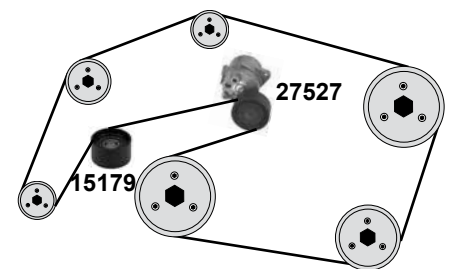

Ref. - No.

15179	642 200 10 70	Umlenkrolle / deflection pulley
24273	629 050 01 16	Gleitschiene / sliding rail
24274	629 050 02 16	Gleitschiene / sliding rail
24275	629 050 03 16	Gleitschiene / sliding rail
24276	629 050 04 16	Gleitschiene / sliding rail
26750	642 050 03 11	Kettenspanner / chain tensioner
27527	642 200 13 70	Riemenspanner / belt tensioner
30279	642 050 09 16	Gleitschienensatz / timing-chain guides kit
30320	642 050 03 11 S2	Rep. Satz Steuerkette / rep. kit timing chain
30321	642 050 03 11 S3	Rep. Satz Steuerkette / rep. kit timing chain
30498	000 993 30 76	Steuerkette / timing chain
33902	000 993 63 76 S1	Steuerkette / timing chain

ØA 54 B30

190 E