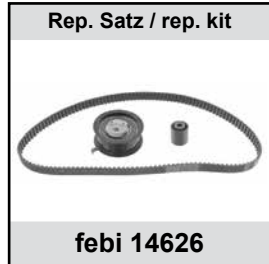

VOLKSWAGEN Passat 4 (3B)

(97→05)

Car
Division

1,9 TDI

(AHU / AHH / AFN / AVG)

- (1) 90 A Valeo Generator / alternator
- (2) 120 A Bosch Generator / alternator
- (3) 70 A Bosch Generator / alternator

Ref. - No.

Ref. - No.	Description	Notes	Dimensions
07078	Umlenkrolle / deflection pulley		ØA 28 ØI 8 B31,5
10294	Spannrolle / tension roller	(ex.) (mot.) AHH	ØA 67 ØI 8 B25
11039	Zahnriemen / timing belt	(ex.) (mot.) AHH	Z 137 B25,4
11343	Umlenkrolle / deflection pulley	AC	
14626	Rep. Satz Zahnriemen / rep. kit timing belt	(ex.) (mot.) AHH	
15252	Riemenscheibe Generator / belt pulley alternator	(1) (2)	
15254	Riemenscheibe Generator / belt pulley alternator	(3)	
19570	Spannrolle / tension roller	(mot.) AHH	ØA 78 B30
19534	Zahnriemen / timing belt	(mot.) AHH	Z 137 B25
23758	Riemenspanner / belt tensioner		
24684	Rep. Satz Zahnriemen / rep. kit timing belt	(mot.) AHH → 00