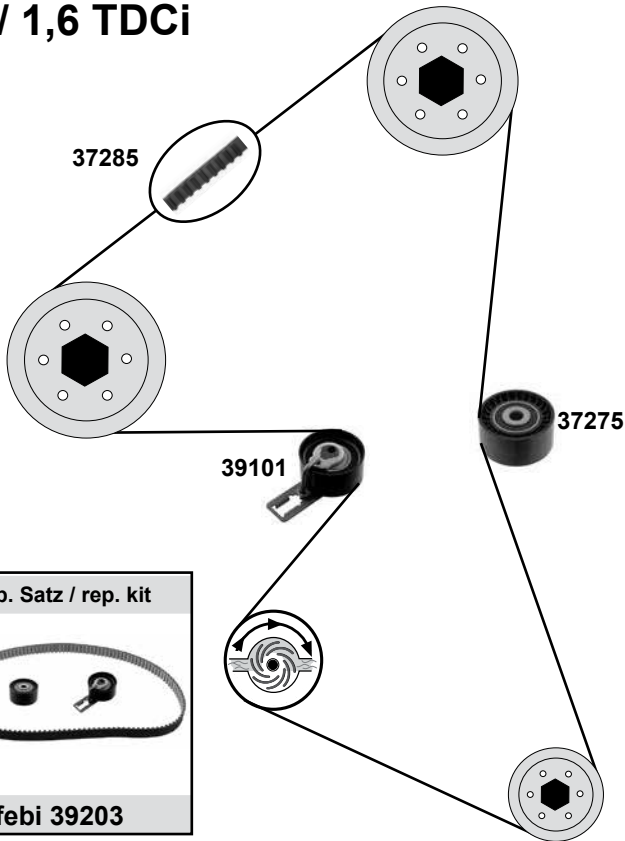

FORD B-Max (08/12→)

Car
Division

1,5 / 1,6 TDCi