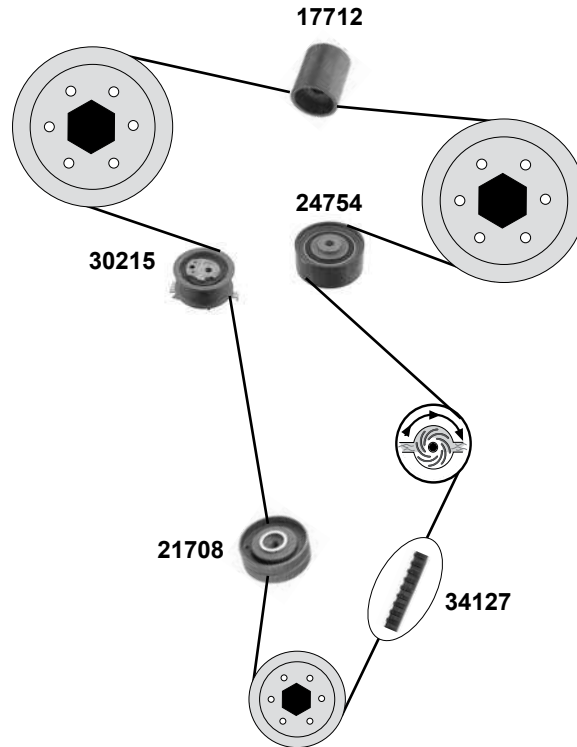

AUDI A3 / S3 / sportback/quattro/cabrio (8P)

(08→)

Car
Division

2,0 TDI

(CBAA/CBAB/CBBB)

1,9 / 2,0 TDI

(BKC/BXE/BLS/BMM/CBAA/CBAB/CBBB)