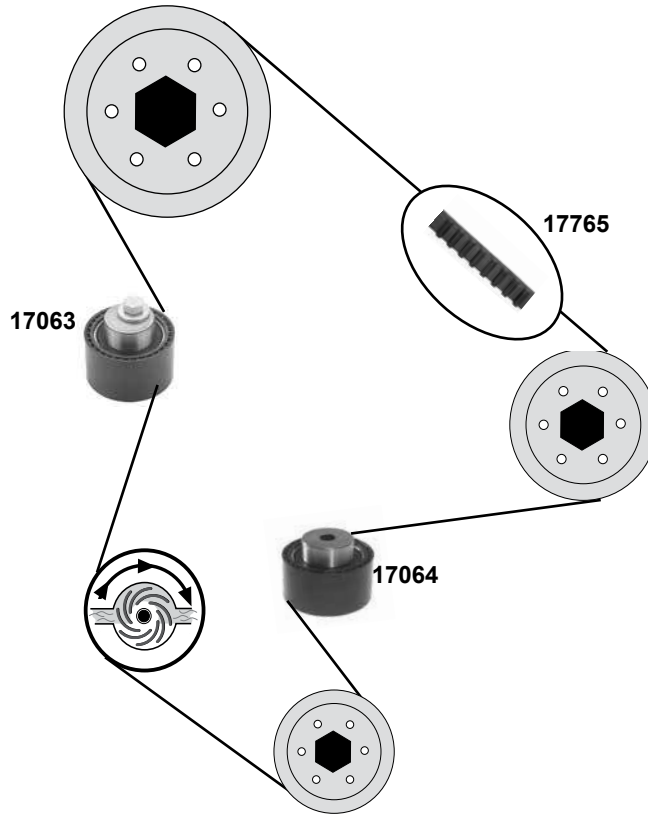

2,0 HDi
(DW10TD / DW10ATED)

Ref. - No.

05801	5751.29	Umlenkrolle / deflection pulley	AC + servo	ØA 70 ØI 10/16
07089	5751.57	Spannrolle / tension roller	(ex.) AC	ØA 50 B26
15002	5751.56	Spannrolle / tension roller	(ex.) AC	ØA 50 B26
17063	0829.59	Spannrolle / tension roller		ØA 60 ØI 13 B30
17064	0830.28	Umlenkrolle / deflection pulley		ØA 60 ØI 10 B30
17765	0816.A9	Zahnriemen / timing belt		Z 141 B25,4
19119	5751.55	Spannrolle / tension roller		ØA 70 B25
19482	5751.74	Spannrolle / tension roller		ØA 60
19623	0831.83	Rep. Satz Zahnriemen / rep. kit timing belt		Z141 B25,4