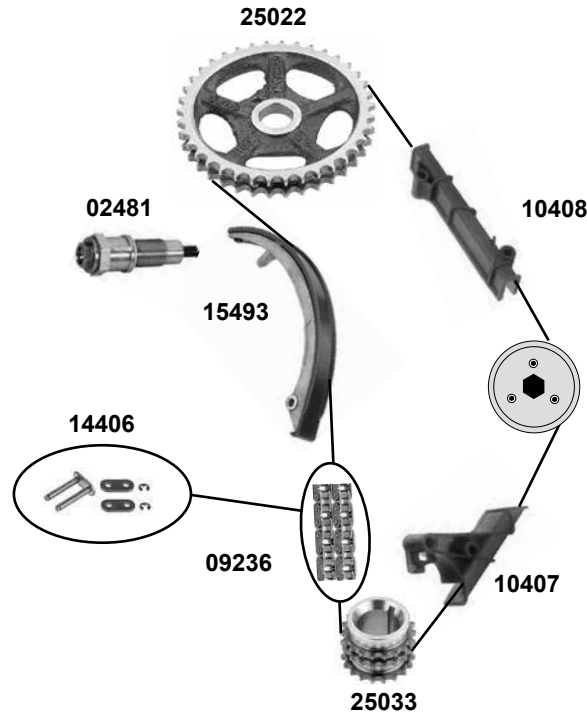

(1) Nietverschluß / riveted link / bouchon de rivet / rivetti / cierre de roblón

	Ref. - No.			
01310	606 200 00 73	Hebel / Lever	servo man.	ØA75 B26 / 31,5 ØA80 B25 / 31
02248	601 200 07 70	Spannrolle / tension roller		
02249	601 200 09 70	Spannrolle / tension roller		
02481	601 050 07 11	Kettenspanner / chain tensioner		
08779	604 200 02 14	Schwingungsdämpfer / vibration damper		
09236	003 997 55 94	Steuerkette / timing chain		
10407	601 052 05 16	Gleitschiene / sliding rail		
10408	601 052 03 16	Gleitschiene / sliding rail		
14406	000 997 28 98	Kettenglied / chain link		
15493	601 050 08 16	Gleitschiene / sliding rail		
25022	601 052 00 01	Nockenwellenrad / camshaft gear	(1)	55 N - 1200 N D 126 E
25033	606 052 00 03	Kurbelwellenzahnrad / crankshaft gear		
26070	606 200 00 73 S2	Rep. Satz Hebel / rep kit lever		
30302	601 050 07 11 S1	Rep. Satz Steuerkette / rep. kit timing chain		Z 38 Z 18