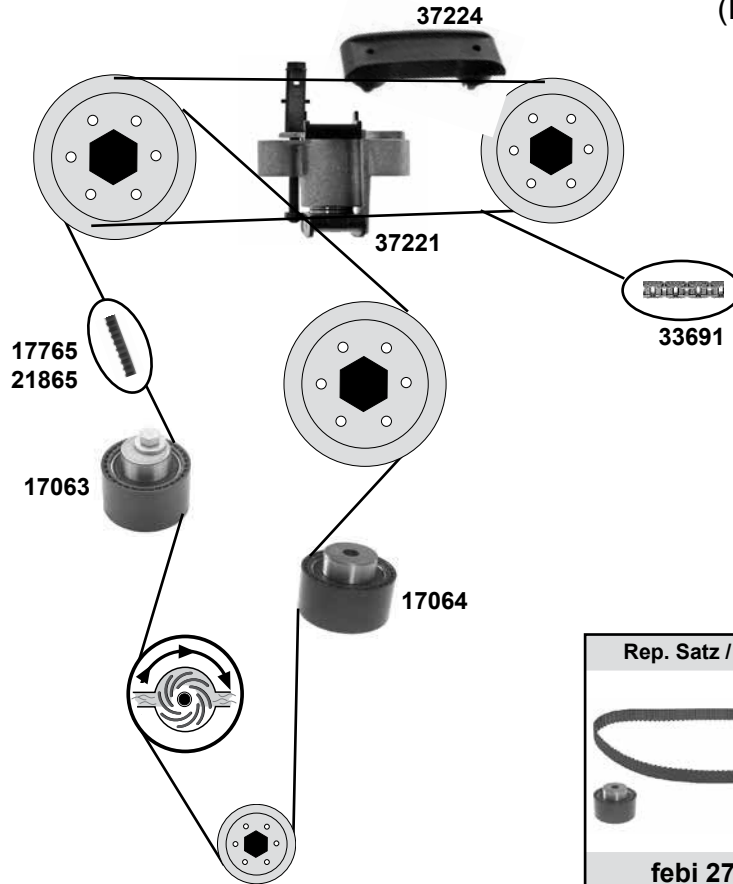

- (1) (mot.) 2,0 D alle / all
  (2) (mot.) 2,0 JTD 16V

Ref. - No.

Ref. - No.	Description	Part No.	Notes
15002	Spannrolle / tension roller	9633315180	(ex.) AC
17063	Spannrolle / tension roller	9400829629	ØA 50 H 26
17064	Umlenkrolle / deflection pulley	9400830319	ØA 60 H 30/40
17765	Zahnriemen / timing belt	9463380680	ØA 60 H 30/40
19119	Riemenspanner / belt tensioner	9653522380	Z 141 B25,4
19623	Rep. Satz Zahnriemen / rep. kit timing belt	9467628980	DW10ATED
21865	Zahnriemen / timing belt	9464034380	(1) DW10ATED
27390	Rep. Satz Zahnriemen / rep. kit timing belt	9467626880	DW10ATED4
33691	Steuerkette simplex / timing chain simplex	9464474289	DW10ATED4
37211	Kettenspanner / chain tensioner	9400849229	(2) endlos / endless
37224	Gleitschiene / sliding rail	9400829949	(2)
37230	Rep. Satz Steuerkette / rep. kit timing chain	9400849239	(2)