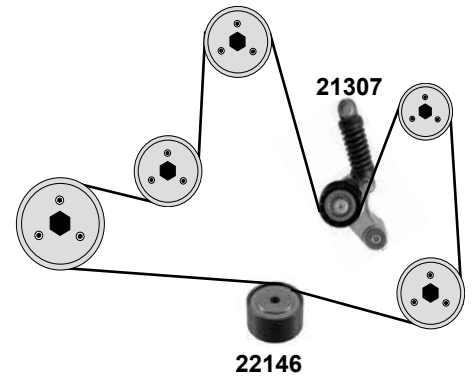

1,9 D
(F9Q-710,716,717)