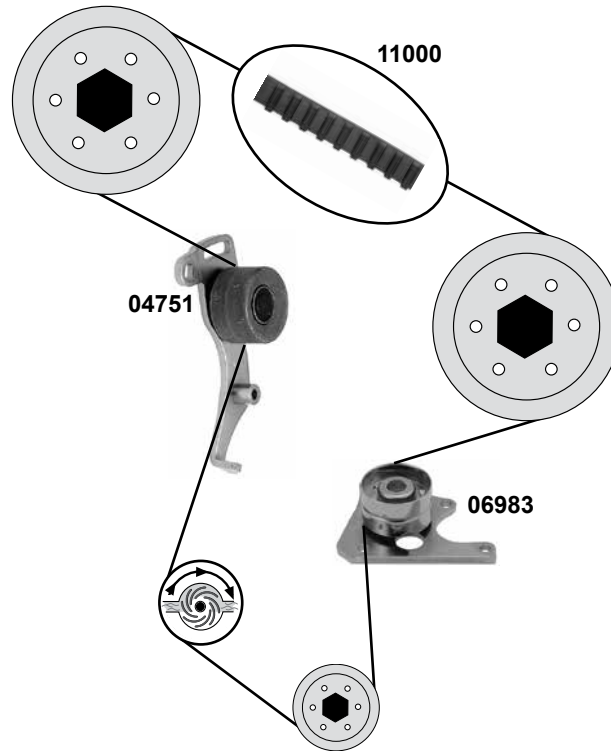

1,9 HDi (XUD9TE)

febi bilstein	Ref. - No.			
04733	5751.38	Spannrolle / tension roller	(ex.) AC	ØA 85 B26
04751	0829.33	Spannrolle / tension roller		ØA 60 B34
05801	5751.29	Spannrolle / tension roller		ØA 70 B27/29
06983	0830.13	Umlenkrolle / deflection pulley		ØA 60 B34
09791	5751.30	Spannrolle / tension roller	AC	ØA 60 B26,5
11000	0816.98	Zahnriemen / timing belt		Z 136 B25,4
11222	0831.27	Rep. Satz Zahnriemen / rep. kit timing belt		Z 136 B25,51
19072	5751.81	Riemenspanner / belt tensioner	AC + servo