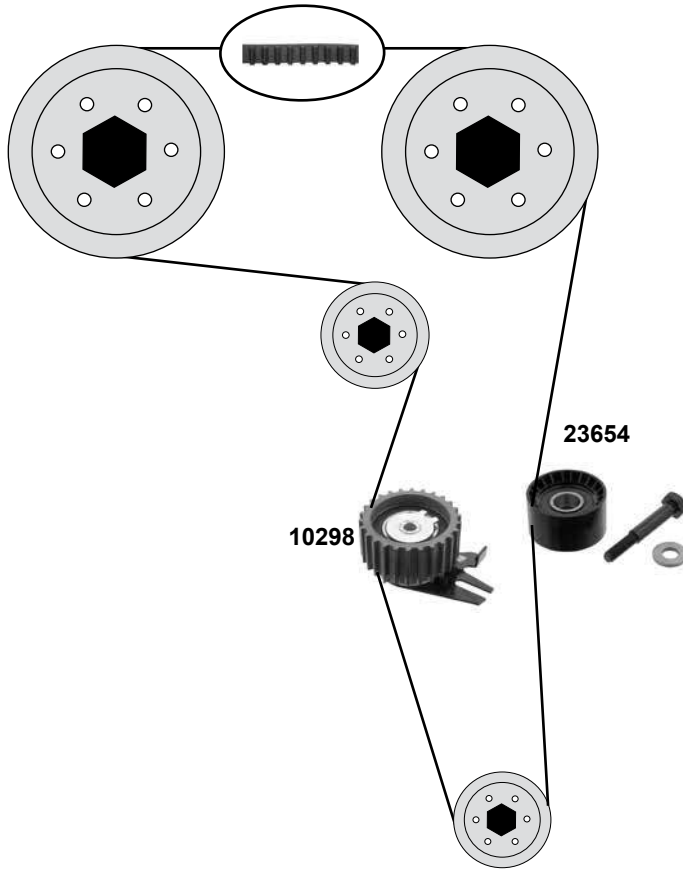

28306

1,6 D / 1,9 D / 2,0 D