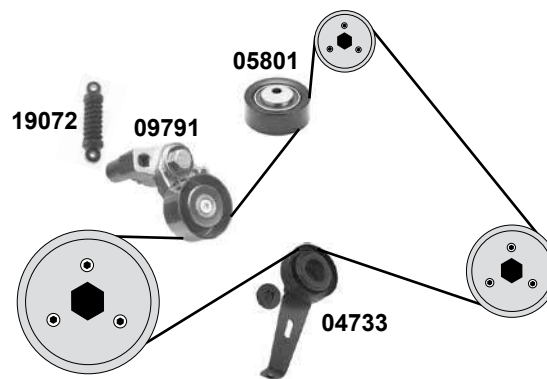

2,1 HDi

(XUD11A / XUD11ATE / XUD11BTE)

(1) (mot.) XUD11ATE / XUD11BTE

Ref. - No.

Ref. - No.	Description	Notes	Dimensions
04733	Spannrolle / tension roller	(ex.) AC	ØA 85 B26
05801	Spannrolle / tension roller		ØA 70 B27/29
06980	Spannrolle / tension roller		ØA 57 B31
06982	Umlenkrolle / deflection pulley		ØA 60 ØI 10 B34
09791	Spannrolle / tension roller	AC + servo	ØA 60 B26,5
11106	Rep. Satz Zahnriemen / rep. kit timing belt	(1)	Z 149 B25,27
11166	Zahnriemen / timing belt	(1)	Z 149 B25,4
19072	Riemenspanner / belt tensioner	AC + servo