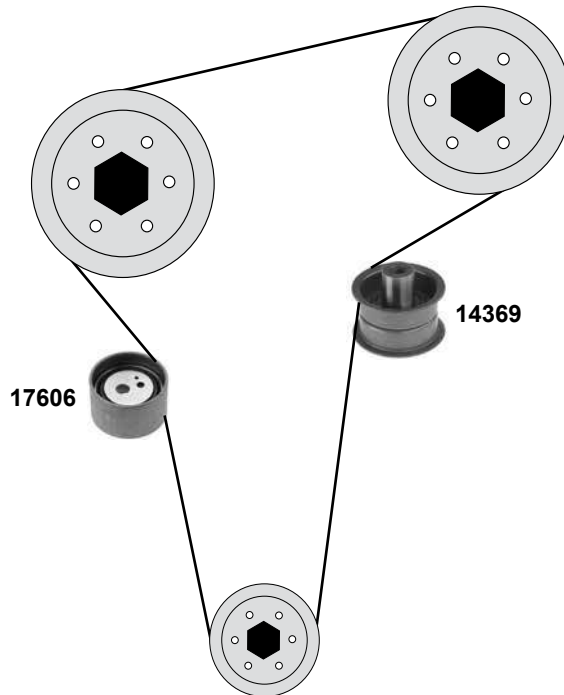

2,3 D (LD23)

Ref. - No.

14369 13074-05E00
17606 13070-05E10

Spannrolle / tension roller
Spannrolle / tension roller

ØA 60 H57