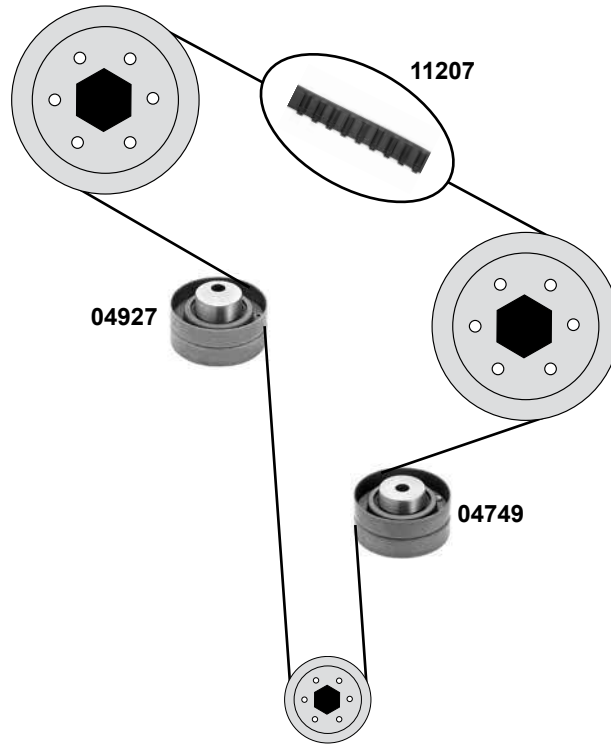

(1) 94 → 02 (mot.) DW10TD (ex.) AC / 02 → (mot.) DW10TD/DW12TED

(2) 02 → 05.04.2004 / (mot.) DW12TED

(3) 06.04.2004 → / (mot.) DW12TED

Ref. - No.

Ref. - No.	Description	Notes	Dimensions
07089	Spannrolle / tension roller	(ex.) AC	ØA 50 B26
15002	Spannrolle / tension roller	(ex.) AC	ØA 50 B26
17063	Spannrolle / tension roller	(2)	ØA 60 ØI 13 B30
17064	Umlenkrolle / deflection pulley	(2)	ØA 60 ØI 10 B30
17765	Zahnriemen / timing belt		Z 141 B25,4
19119	Spannrolle / tension roller		ØA 70 B25
19391	Umlenkrolle / deflection pulley	(1)	ØA 50 ØI 8 B26
19482	Spannrolle / tension roller	AC	ØA 60
19623	Rep. Satz Zahnriemen / rep. kit timing belt		Z141 B25,4
27376	Spannrolle / tension roller	(3)	ØA 62 ØI 13,3 B30
27377	Umlenkrolle / deflection pulley	(3)	ØA 62 ØI 10 B30
29270	Zahnriemen / timing belt		Z 143 B25,4
29271	Rep. Satz Zahnriemen / rep. kit timing belt	(3)	Z 143 B25,4
30976	Rep. Satz Zahnriemen / rep. kit timing belt	(2)	ØA 60 B25,5 Z 143