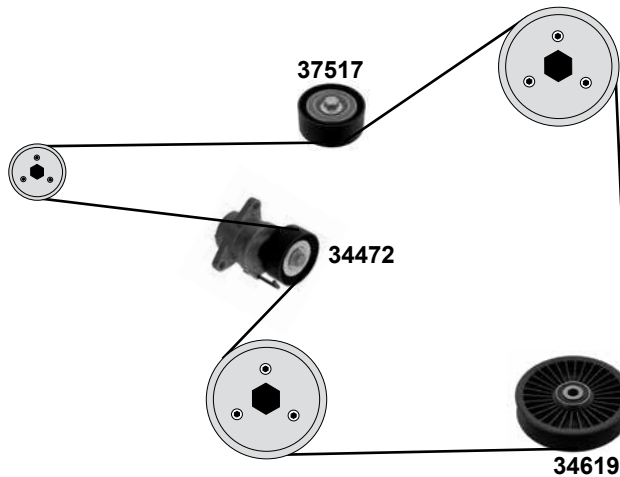

(1) (mot.) A 2,0 DTH / (ex.) AC

Ref. - No.

10298	0636 685	Spannrolle / tension roller		ØA 64 B40
23654	5636 743	Umlenkrolle / deflection pulley		ØA 53 x 31/29
28305	1606 434 S1	Rep. Satz Zahnriemen / rep. kit timing belt		
28306	5636 344	Zahnriemen / timing belt		Z 199
34472	1340 269	Riemenspanner / belt tensioner		ØA 70 x 2,6
34619	5636 412	Umlenkrolle / deflection pulley	(1)	ØA 124
37517	1854 740	Umlenkrolle / deflection pulley		ØA 65