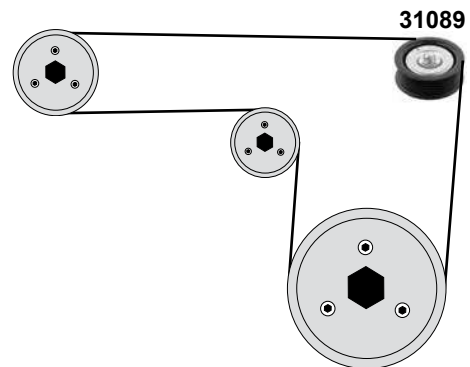

AC

	(1) (mot.) Z1,9 DT → (ch.) 75189052 / 78104400 / 72172468
	(mot.) Z1,9 DTL → (ch.) 75189052 / 78104400 / 72207929
	(mot.) Z1,9 DTH / Z1,9 DTJ → (ch.) 75189052 / 78104400 / 72212298
(2) (mot.) Z1,9 DT (ch.) 72172469 / 75189053 / 781044401 →	
	(mot.) Z1,9 DTL (ch.) 72207930 / 75189053 / 781044401 →
	(mot.) Z1,9 DTH / Z1,9 DTJ (ch.) 72212299 / 75189053 / 781014401 →
(3) (mot.) Z1,9 DT (ch.) 72172469 / 75189053 / 781044401 / 8B000001 / 7G... →	
	(mot.) Z1,9 DTL (ch.) 72207930 / 75189053 / 781044401 / 8B000001 / 7G... →
	(mot.) Z1,9 DTH / Z1,9 DTJ (ch.) 72212299 / 75189053 / 781014401 / 8B000001 / 7G... →

	Ref. - No.			
10298	0636 685	Spannrolle / tension roller		ØA 64 B40
10984	5636 463	Zahnriemen / timing belt	(mot.) Z 1,9 DT/DTL	Z 190 B24
23654	5636 743	Umlenkrolle / deflection pulley		ØA 65 B30
23655	6606 028 SK	Rep. Satz Zahnriemen / rep. kit timing belt	(mot.) Z 1,9 DT/DTL	Z 190 B24
28305	1606 434 SK	Rep. Satz Zahnriemen / rep. kit timing belt	(mot.) Z 1,9 DTJ/DTH	Z199 B24
28306	5636 344	Zahnriemen / timing belt	(mot.) Z 1,9 DTJ/DTH	Z199 B24
29396	6340 572	Umlenkrolle / deflection pulley		ØA 70 B26
30733	6340 557	Riemenspanner / belt tensioner	(1)	ØA 65
31089	6340 556	Umlenkrolle / deflection pulley	(2)	ØA 65 B26
40898	1340 258	Riemenspanner / belt tensioner	(3)	ØA 65 B26