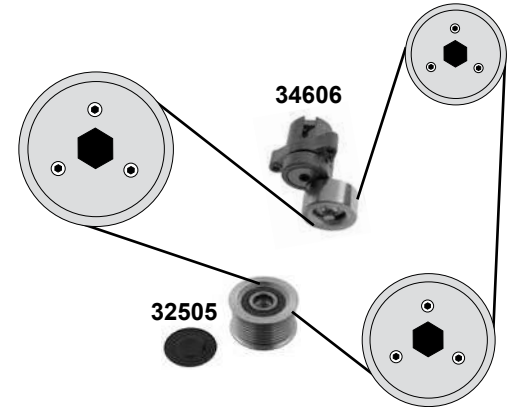

MAZDA

Mazda 6 (GG / GY)

(02→)

Car
Division

2,0 DI