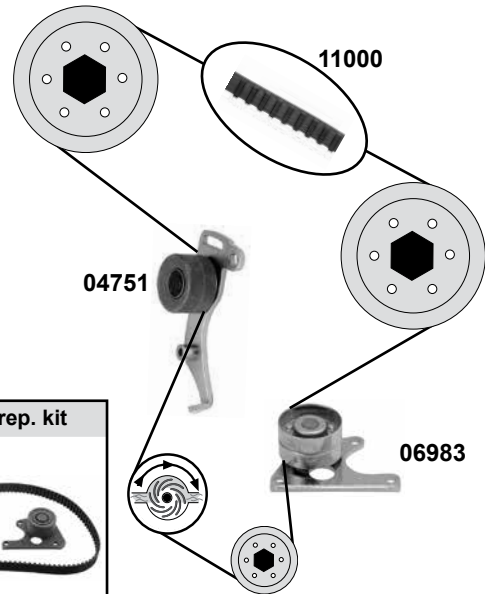

Modell: 01/94 →