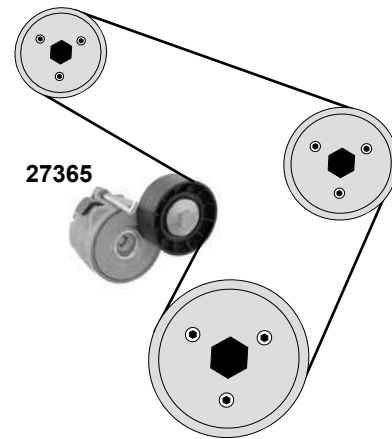

1,6 D (85kW / 88kW)

MiTo (955)
(08→11)

1,6 D (85kW / 88kW)

Ref. - No.

10298	55238027
23654	55187100
27365	51821653
29396	51758383
30733	51773551
31622	55221385 S1

Spannrolle / tension roller
Umlenkrolle / deflection pulley
Riemenspanner / belt tensioner
Umlenkrolle / deflection pulley
Riemenspanner / belt tensioner
Rep. Satz Steuerkette / rep. kit timing chain

88kW →11

(ex.) AC →11

→11

ØA 65 B30 Z26
ØI 10 B29
ØA 65 B25,5
ØA 70 B26
ØA 65