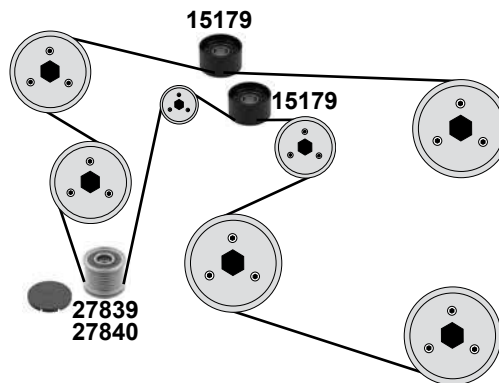

ML 280 / 320 / GL 320 CDI
(OM 642.820,940)

ML 400 CDI
(OM 628.)

(1) (mot.) 628.960/961/962/963

(2) 220 A Generator Bosch

(3) 180 A Generator Valeo

Ref. - No.

Ref. - No.	Description	Quantity
15179	Umlenkrolle / deflection pulley	(mot.) 963
19078	Gleitschiene / sliding rail	(1)
24277	Gleitschiene oben links / sliding rail upper left	(1)
24278	Gleitschiene unten rechts / sliding rail lower right	(1)
24279	Gleitschiene unten links / sliding rail lower left	(1)
24280	Gleitschiene oben rechts / sliding rail upper right	(1)
26750	Kettenspanner / chain tensioner	(mot.) 963
27527	Riemenspanner / belt tensioner	(3)
27839	Generatorfreilauf / alternator overrun pulley	(2)
27840	Generatorfreilauf / alternator overrun pulley	(2)
30319	Rep. Satz Steuerkette / rep. kit timing chain	(mot.) 963
30395	Steuerkette / timing chain	(mot.) 963