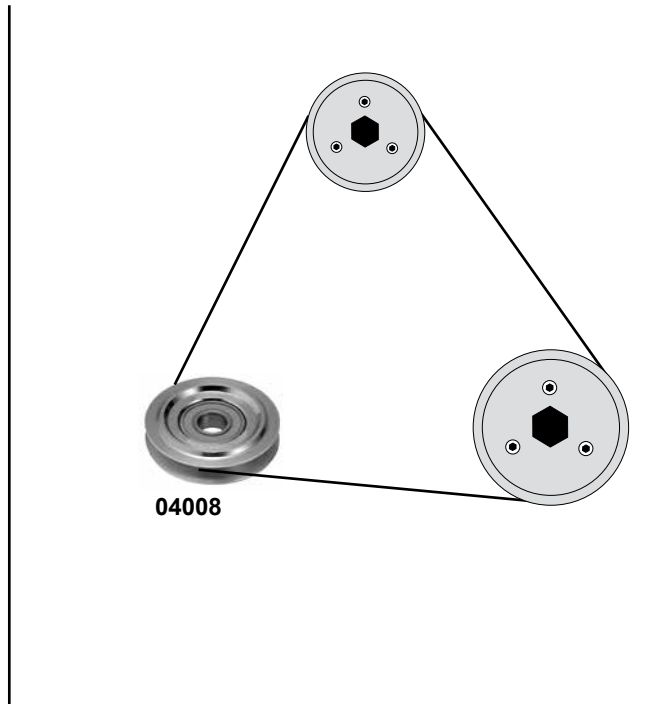

AUDI

80 / 90 (81)

(87→92)

Car
Division

1,6 D / 1,6 TD

(JK / RA / SB)