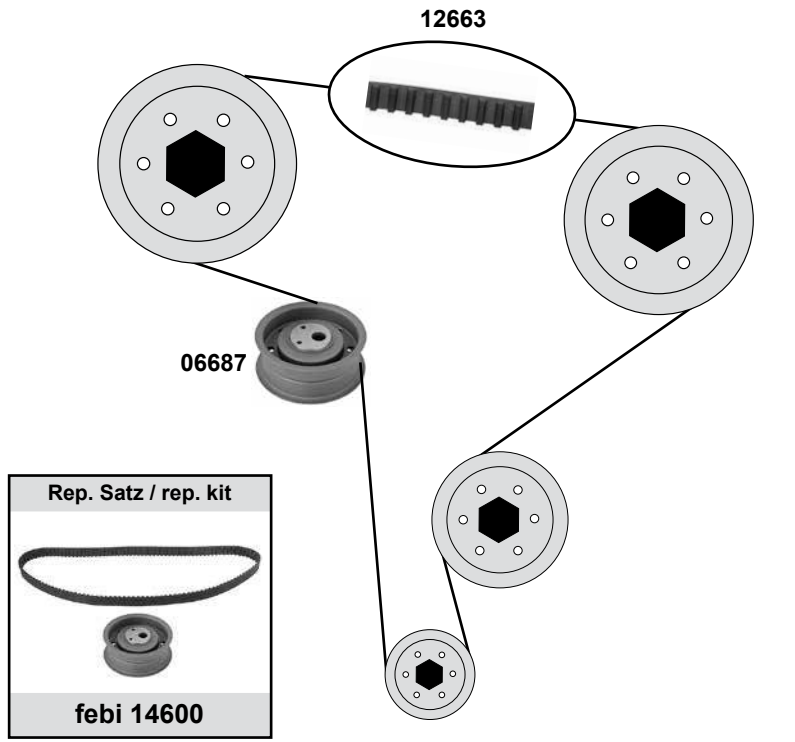

AUDI

80 / 90 (81)

(87→92)

Car
Division

1,6 D / 1,6 TD

(JK / RA / SB)