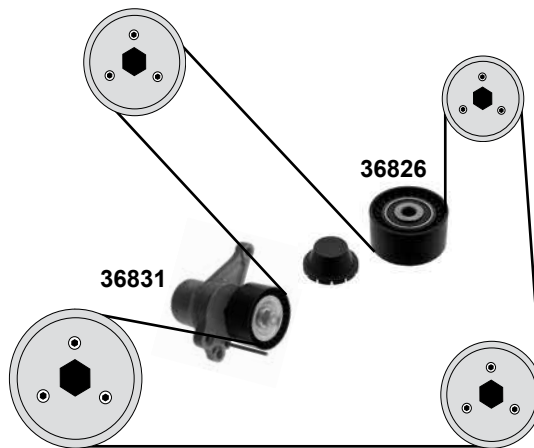

Zahnriemen / timing belt
Spannrolle / tension roller
Rep. Satz Zahnriemen / rep. kit timing belt
Riemenspanner / belt tensioner
Nockenwellenrad / camshaft timing gear

Z 123 B27
ØA 60 B32
ØA 65

2,0 DCI (M9R)