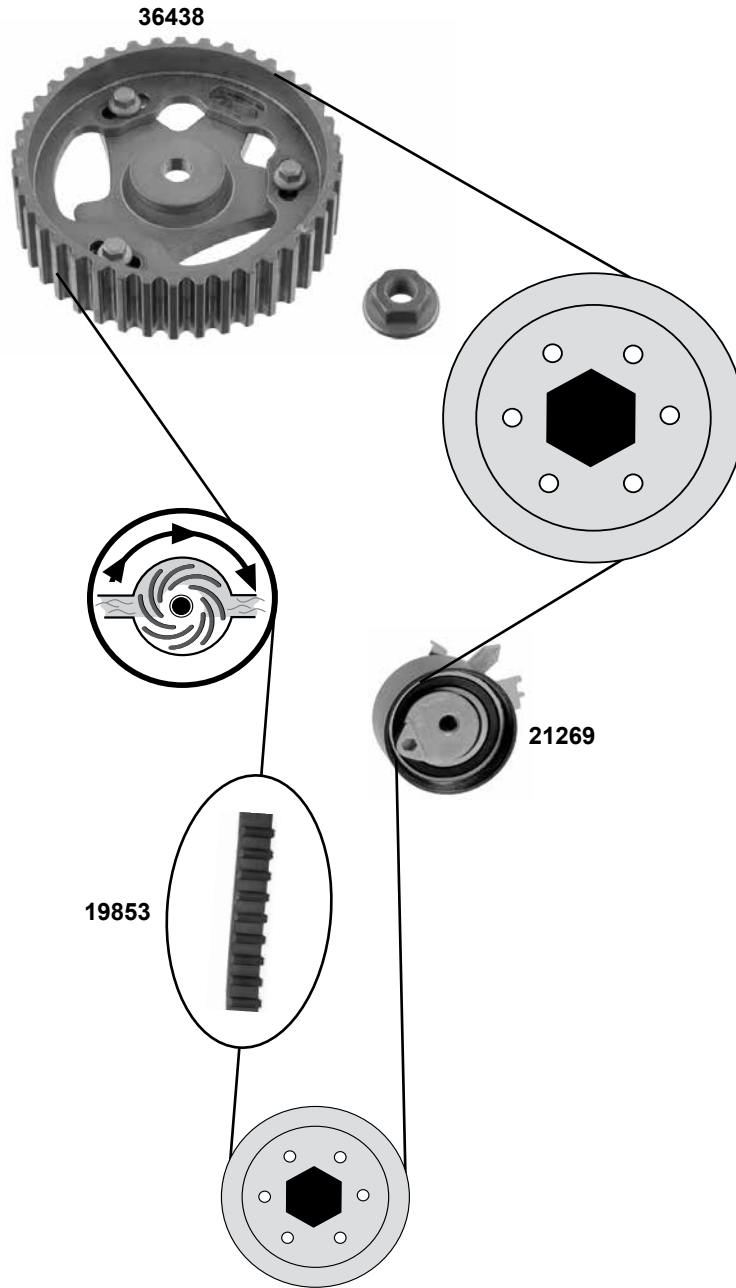

RENAULT Clio 4

(13→)

Car
Division

1,5 D
(K9K)

Rep. Satz / rep. kit

febi 21270

Ref. - No.

19853	82 00 537 033	Zahnriemen / timing belt	Z 123 B27
21269	82 00 102 941	Spannrolle / tension roller	ØA 60 B32
21270	77 01 477 028	Rep. Satz Zahnriemen / rep. kit timing belt	Z 123 B27
36438	77 01 478 037	Nockenwellenrad / camshaft timing gear