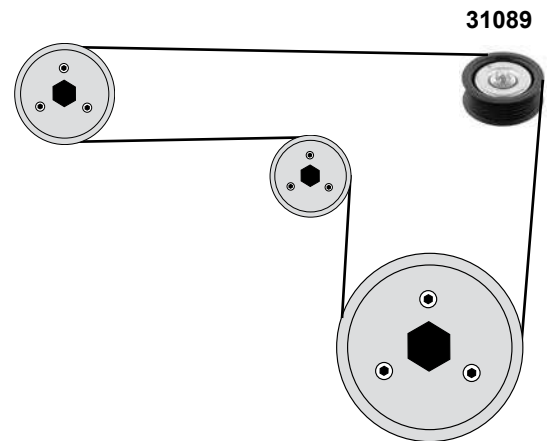

Ref. - No.

10298	93186866	Spannrolle / tension roller		ØA 53 B29
10984	93185336	Zahnriemen / timing belt	(mot.) DT/DTL	Z 190 B24
23654	93178807	Umlenkrolle / deflection pulley		ØA 65 B30
23655	93185336 S1	Rep. Satz Zahnriemen / rep. kit timing belt	(mot.) DT/DTL	Z 190 B24
28305	93191278 SK	Rep. Satz Zahnriemen / rep. kit timing belt	(mot.) DTH	Z 199 B24
28306	93178812	Zahnriemen / timing belt	(mot.) DTH	Z 199 B24
29396	55562251	Umlenkrolle / deflection pulley	→(ch.) 71111927	ØA 70 B26
30733	55190813	Riemenspanner / belt tensioner	→(ch.) 71111927	ØA 65
31089	55190812	Spannrolle / tension roller		ØA 65 B26
40898	55561330	Riemenspanner / belt tensioner	(ch.) 71111928 →	ØA 65 B26