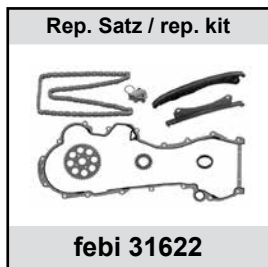

(1) für Generator / for alternator: 90A / 105A (only Turkey)

Ref. - No.

Ref. - No.	Description	Power	Dimensions
10298	Spannrolle / tension roller		ØA 64 B40 Z26
10984	Zahnriemen / timing belt		Z190 B24
23654	Umlenkrolle / deflection pulley	77 kW	ØA 53 B29
23778	Steuerkette / timing chain		120 E
27365	Riemenspanner / belt tensioner		
28458	Kettenspanner / chain tensioner	1,3 JTD	
30029	Riemenscheibe / belt pulley	(1)	ØA 59 ØI17 B38,1
31622	Rep. Satz Steuerkette / rep. kit timing chain	70 kW	120 E