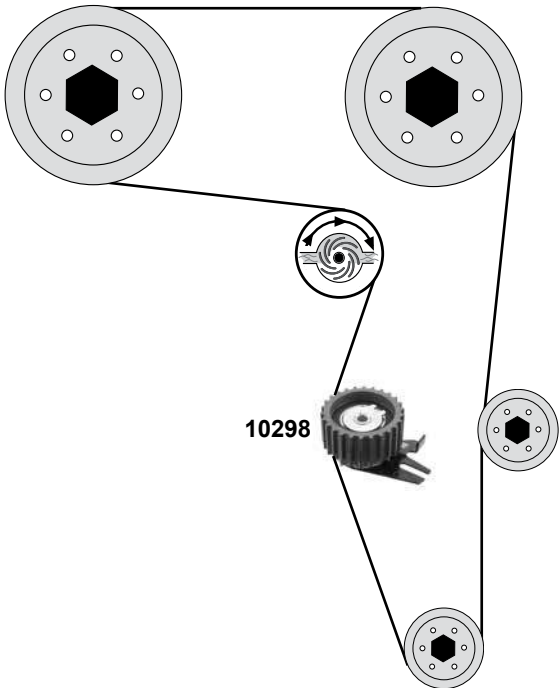

1,6 D (85kW,88kW)

Ref. - No.

10298 55238027
29396 51758383
31622 55221385 S1

Spannrolle / tension roller
Umlenkrolle / deflection pulley
Rep. Satz Steuerkette / rep. kit timing chain

1,6 D 88kW

ØA 65 Z26
ØA 70 B26