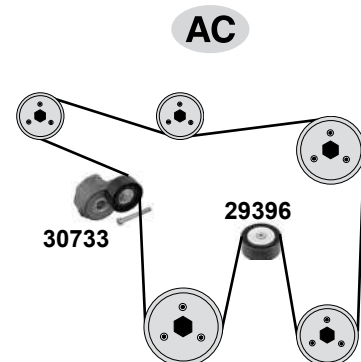

MiTo (955)
(08→11)

1,6 D (85kW / 88kW)

Ref. - No.

10298	55238027
23654	55187100
27365	51821653
29396	51758383
30733	51773551
31622	55221385 S1

Spannrolle / tension roller
Umlenkrolle / deflection pulley
Riemenspanner / belt tensioner
Umlenkrolle / deflection pulley
Riemenspanner / belt tensioner
Rep. Satz Steuerkette / rep. kit timing chain

88kW →11

(ex.) AC →11

→11

ØA 65 B30 Z26
ØI 10 B29
ØA 65 B25,5
ØA 70 B26
ØA 65