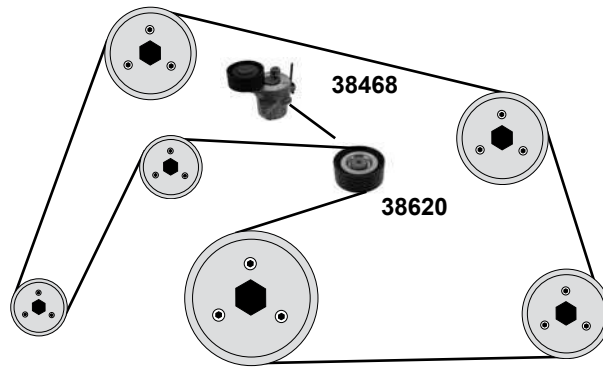

MERCEDES-BENZ ML/GL Klasse (BM 166)

(11→)

Car
Division

(OM 651.960)

(1) Nietverschluß / riveted link / bouchon de rivet / rivetti / cierre de roblón

Ref. - No.

Ref. - No.	Description	Notes	Dimensions
25408	Kettenspanner / chain tensioner		
25440	Nockenwellenrad / camshaft timing gear		
25444	Steuerkette / timing chain	(1)	96 N
30257	Gleitschiene / sliding rail	→2012	
30258	Gleitschiene / sliding rail	→2012	
30323	Rep. Satz Steuerkette / rep. kit timing chain	→2012	
33826	Nockenwellenrad / camshaft timing gear	→2012	
33899	Steuerkette / timing chain	→2012	108 E
33901	Steuerkette / timing chain	→2012	96 E
36593	Rep. Satz Steuerkette / rep. kit timing chain	→2012	
38468	Riemenspanner / belt tensioner		
38620	Spannrolle / tension roller		ØA 65 B 26