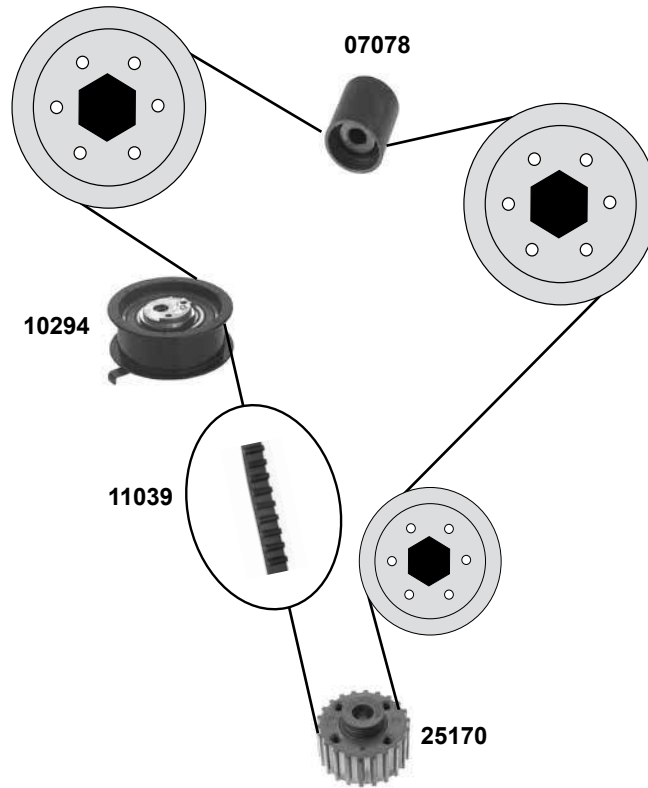

Ref. - No.			
01231	028 145 278 E	Spannrolle / tension roller		ØA 78 ØI 8 B26
07078	028 109 244	Umlenkrolle / deflection pulley		ØA 28 ØI 8 B31,5
10294	028 109 243 F	Spannrolle / tension roller		ØA 67 ØI 8 B25
11039	028 109 119 P	Zahnriemen / timing belt		Z 137 B25,4
14626	028 109 119 P S3	Rep. Satz Zahnriemen / rep. kit timing belt		
25170	028 105 263 D	Kurbelwellenzahnrad / crankshaft gear		Z 22
26925	028 903 315 R	Riemenspanner / tension roller	(ex.) (mot.) AHU