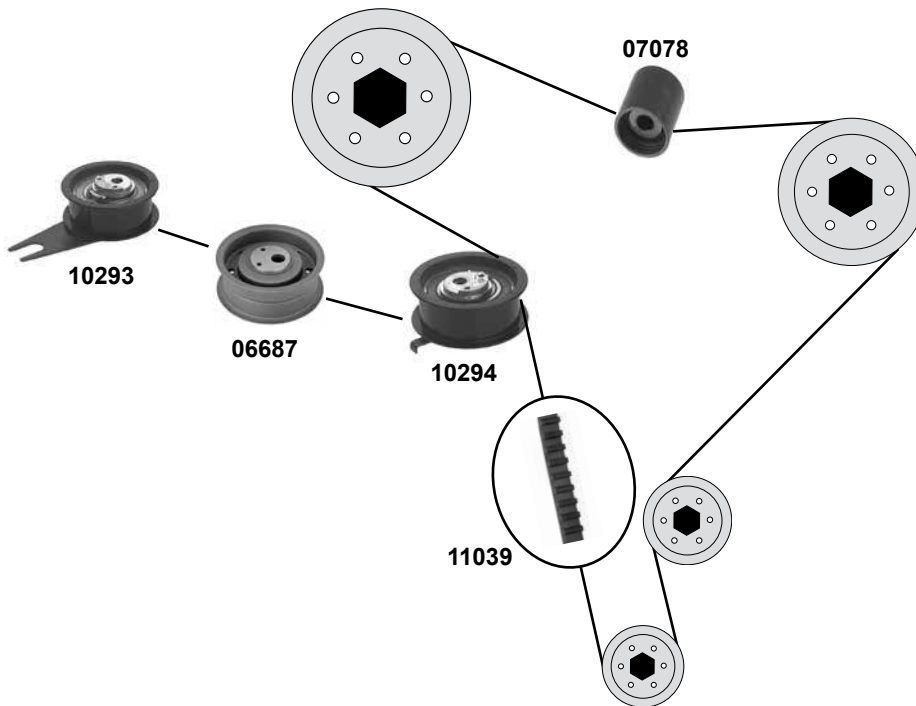

(1) (mot.) AAZ → 552 765
(mot.) 1Z → 289 575

(2) (mot.) AHU / ALE / AFN: alle / all
(mot.) AAZ 552 766 →
(mot.) 1Z 289 576 →

Ref. - No.

Ref. - No.	Description	Quantity	Dimensions
01231	Spannrolle / tension roller		ØA 78 ØI 8 B25
06687	Spannrolle / tension roller	(1)	ØA 72 ØI 10 B27
07078	Umlenkrolle / deflection pulley		ØA 28 ØI 8 B31,5
10293	Spannrolle / tension roller	(1)	ØA 67 ØI 8 B25
10294	Spannrolle / tension roller	(2)	ØA 67 ØI 8 B25
11039	Zahnriemen / timing belt		Z 137 B25,4
11701	Riemenscheibe Generator / belt pulley alternator		
14620	Rep. Satz Zahnriemen / rep. kit timing belt	(1)	
14626	Rep. Satz Zahnriemen / rep. kit timing belt	(2)