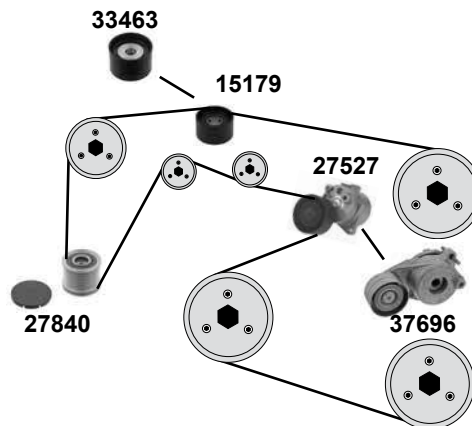

S 320/ S 350

(OM 642.861,862,868,930,932)

(1) (mot.) 642.930,932

Ref. - No.

Ref. - No.	Description	Quantity	Notes
15179	Umlenkrolle / deflection pulley	(1) (mot.)	40 582550 →
26750	Kettenspanner / chain tensioner		
27527	Riemenspanner / belt tensioner		
27840	Generatorfreilauf / alternator overrun pulley	(1)	
30279	Gleitschienensatz / timing-chain guides kit		
30321	Rep. Satz Steuerkette / rep. kit timing chain		
33463	Umlenkrolle / deflection pulley	(1) → (mot.)	40 582550
33902	Steuerkette / timing chain		190 E
36419	Rep. Satz Steuerkette / rep. kit timing chain	(ex.)	861
37696	Riemenspanner / belt tensioner	(1) (mot.)	→40777759 ØA 65 B32