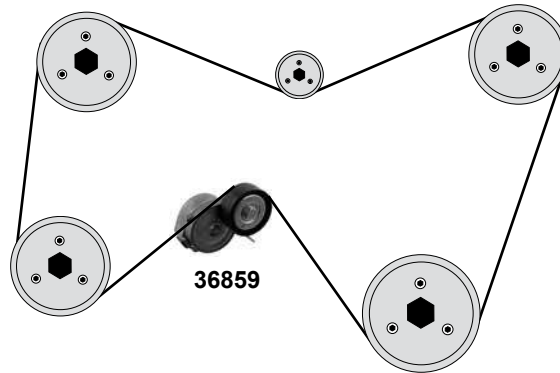

FORD Galaxy 06 (03/06→)

Car
Division

2,2 TDCi

(1) 175PS / 03/08 → 200PS / 11/10 →

Ref. - No.

26816	1 707 035	Umlenkrolle / deflection pulley			ØA 60,2 H30,2
33691	1 231 282	Steuerkette simplex / timing chain simplex		(1) / endlos / endless	G67HP-6 / 40E
36020	1 538 439	Spannrolle / tension roller			ØA 60 H29
36069	1 451 510	Zahnriemen / timing belt		08→	Z 118 B25,4
36230	1 451 510 S1	Rep. Satz Zahnriemen / rep. kit timing belt		08→	
36859	1 477 061	Riemenspanner / belt tensioner		(1)	
37221	1 427 902	Kettenspanner / chain tensioner		(1)	
37620	1427 902 S1	Steuerkettensatz / timing chain kit		(1)