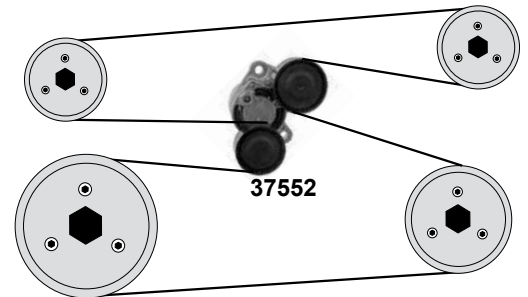

525d/dx / 530d/dx /535d/dx
(N47S1 / N57/N/S/Z)

- (1) (ex.) Dynamic Drive
- (2) Dynamic Drive

Ref. - No.

Ref. - No.	Description	Notes	Dimensions
28709	Umlenkrolle / deflection pulley	(mot) N57 is	AØ 80 B28
28717	Kettenspanner / chain tensioner	(ex.)(mot) N47S1	
28718	Kettenspanner / chain tensioner		
28720	Steuerkette / timing chain		86 E
30349	Rep. Satz Steuerkette / rep. kit timing chain		86 E
30440	Riemenspanner / belt tensioner	(1) (mot) N57	AØ55 B29
30441	Umlenkrolle / deflection pulley	(mot) N57	AØ55 B28
36075	Steuerkette simplex / timing chain simplex	(ex.)(mot) N47S1	72 E
36076	Rep. Satz Steuerkette / rep. kit timing chain	(ex.)(mot) N47S1	72 E
36636	Riemenspanner / belt tensioner	(2) N57N/S	AØ 55 B29