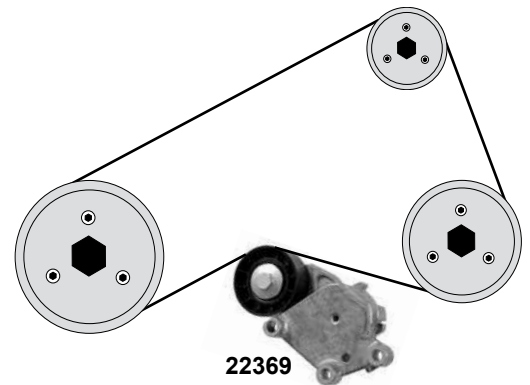

1,6 HDi

(DV6DTED / DV6DTED M)

Rep. Satz / rep. kit

febi 39203

Rep. Satz / rep. kit

febi 39204