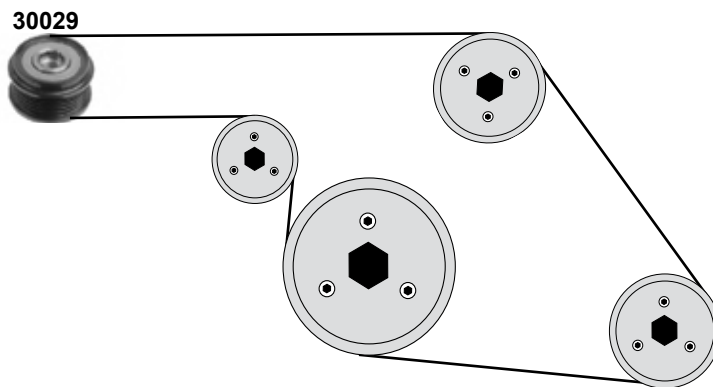

AC

(1) für Generator / for alternator: 90A

Ref. - No.

23778	55221385	Steuerkette / timing chain	(1)	120 E
28458	55197785	Kettenspanner / chain tensioner		
30029	77362721	Riemenscheibe / belt pulley		
31622	55221385 S1	Rep. Satz Steuerkette / rep. kit timing chain		ØA 59 ØI17 B38,1 120 E