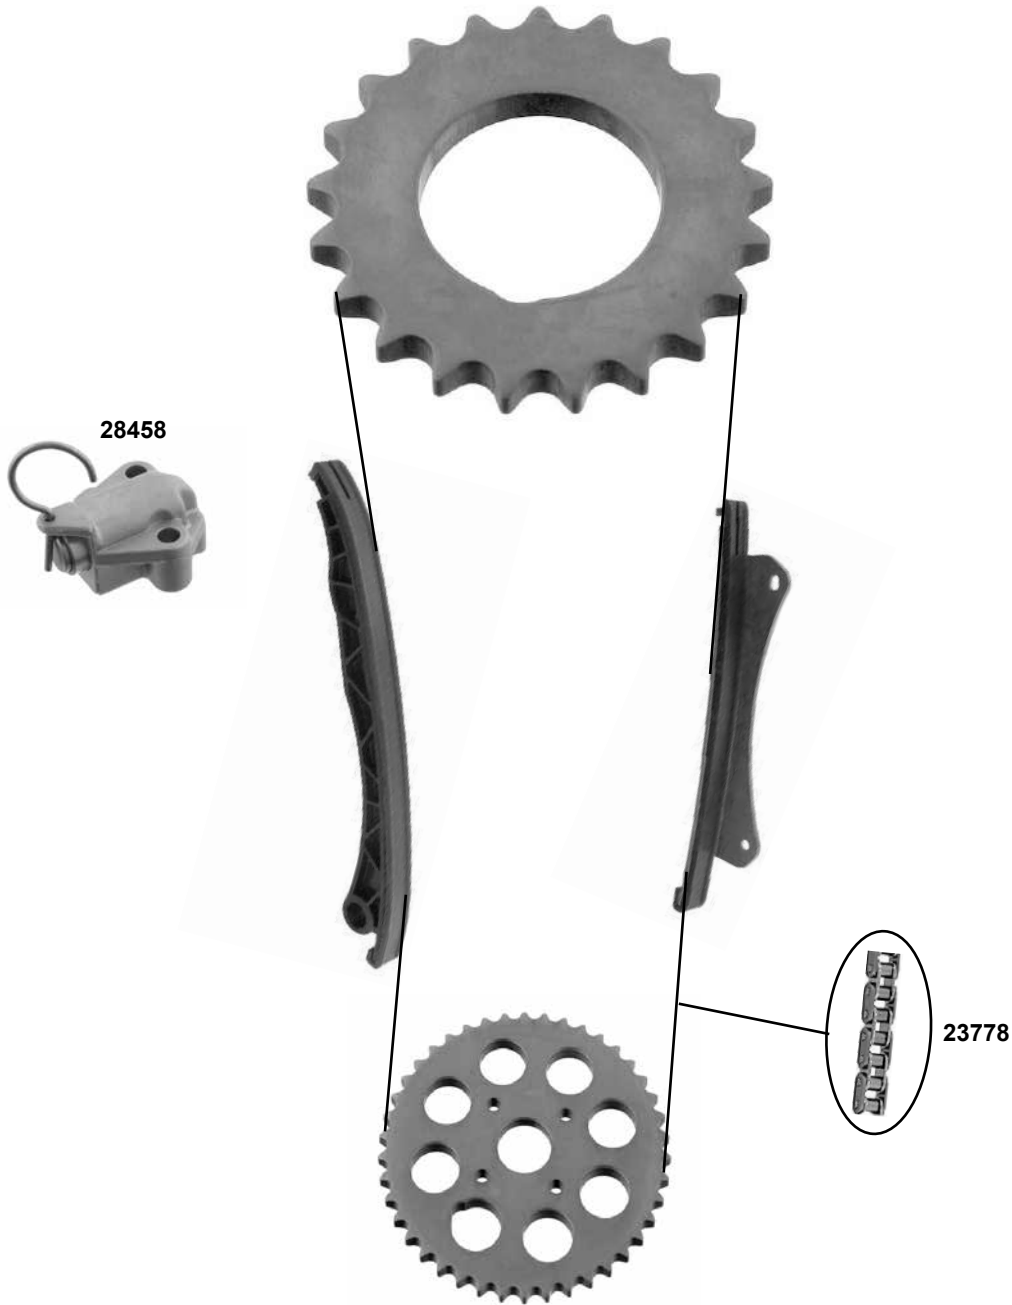

Rep. Satz / rep. kit

febi 31622

	Ref. - No.			
23778	55221385	Steuerkette / timing chain		120 E
28458	55197785	Kettenspanner./ chain tensioner		
31622	55221385 S1	Rep. Satz Steuerkettensatz / rep. kit timing chain		120 E