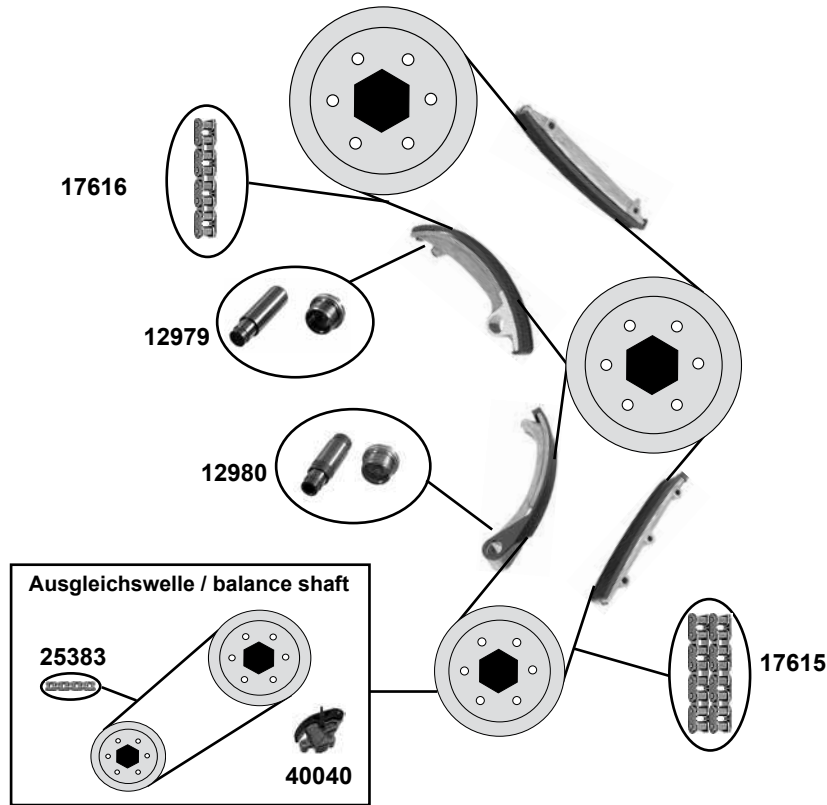

2,0 TD / 2,2 TD
(Y2,0 DTH / Y 2,2 DTR)

2,0 TD / 2,2 TD
(Y2,0DTH / Y 2,2 DTR)