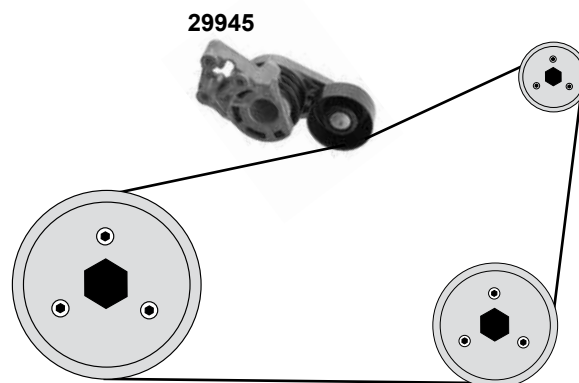

Ref. - No.

18956	038 109 243 N
21718	038 109 119 M
29945	045 903 315 A

Spannrolle / tension roller
Zahnriemen / timing belt
Spannrolle / tension roller

ØA 66 B25
Z 141 B25