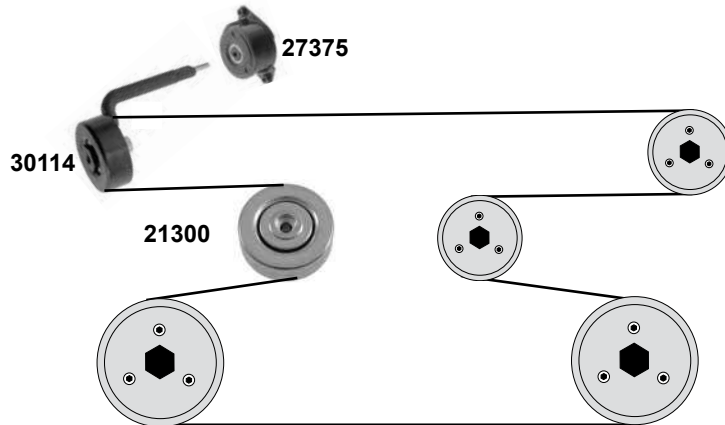

VAUXHALL Omega B

(94→03)

Car
Division

2,5 TD 24V (Y 2,5 TD)

	Ref. - No.			
18324	93171417	Steuerkette / timing chain		90 E
21271	93171416	Kettenspanner / chain tensioner		
21300	09266523	Umlenkrolle / deflection pulley		ØA70 Ø18 B23
25380	93171410	Steuerkette / timing chain		68 E
27375	93172026	Riemenspanner / belt tensioner		ØA66 B28
30114	93171384	Spannrolle / tension roller		ØA70 B25,5 / 23
30343	93171410 S1	Rep. Satz Steuerkette / rep. kit timing chain		90 E
30444	93191274 SK	Rep. Satz Steuerkette / rep. kit timing chain		68 E