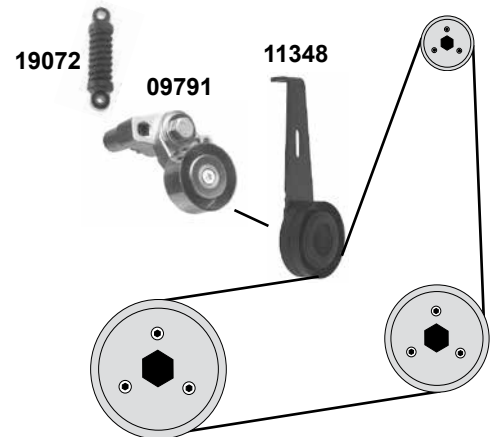

(1) (ex.) variable servo

(2) servo (ex.) AC

Ref. - No.

Ref. - No.	Description	Notes	Dimensions
05801	Umlenkrolle / deflection pulley	servo AC	ØA 70 ØI 10/16
07089	Spannrolle / tension roller	(ex.) AC	ØA 50 B26
09791	Spannrolle / tension roller	servo AC	ØA 60 B26,5
11348	Spannrolle / tension roller	man.	ØA 85 B26
15002	Spannrolle / tension roller	(ex.) AC	ØA 50 B26
17063	Spannrolle / tension roller		ØA 60 ØI 13
17064	Umlenkrolle / deflection pulley		ØA 60 ØI 10
17761	Zahnriemen / timing belt		Z 140 B25,4
19072	Schwingungsdämpfer / vibration damper	servo AC	
19214	Umlenkrolle / deflection pulley	servo (1) (ex.) AC	ØA 37 B27
19482	Spannrolle / tension roller	(2)	ØA 60
19615	Rep. Satz Zahnriemen / rep. kit timing belt		Z 140
21248	Umlenkrolle / deflection pulley	(1) (2)	ØA 60 B25