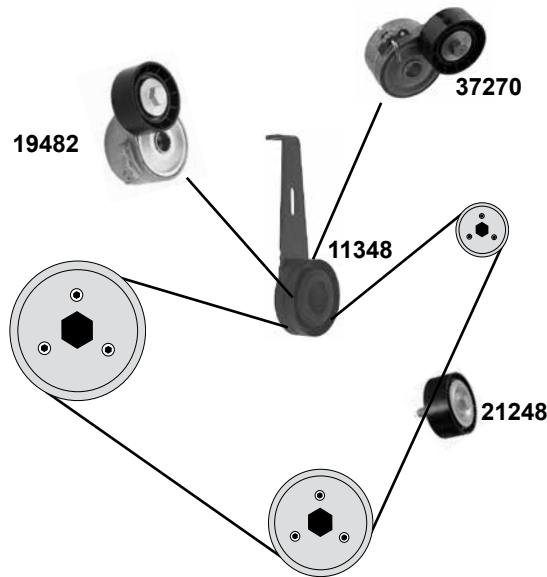

AC

- (1) (ex.) variable servo
- (2) servo (ex.) O 08400→

Ref. - No.

Ref. - No.	Description	Notes	Dimensions
11348	Spannrolle / tension roller	man.	ØA 85 B26
17063	Spannrolle / tension roller		ØA 60 ØI 13
17064	Umlenkrolle / deflection pulley		ØA 60 ØI 10
17761	Zahnriemen / timing belt		Z 140 B25,4
19482	Spannrolle / tension roller	(2)	ØA 60
19615	Rep. Satz Zahnriemen / rep. kit timing belt	(1) (2)	ØA 60 B25
21248	Umlenkrolle / deflection pulley	02→	ØA 60 B25
37270	Riemenspanner / belt tensioner		ØA 60 B25