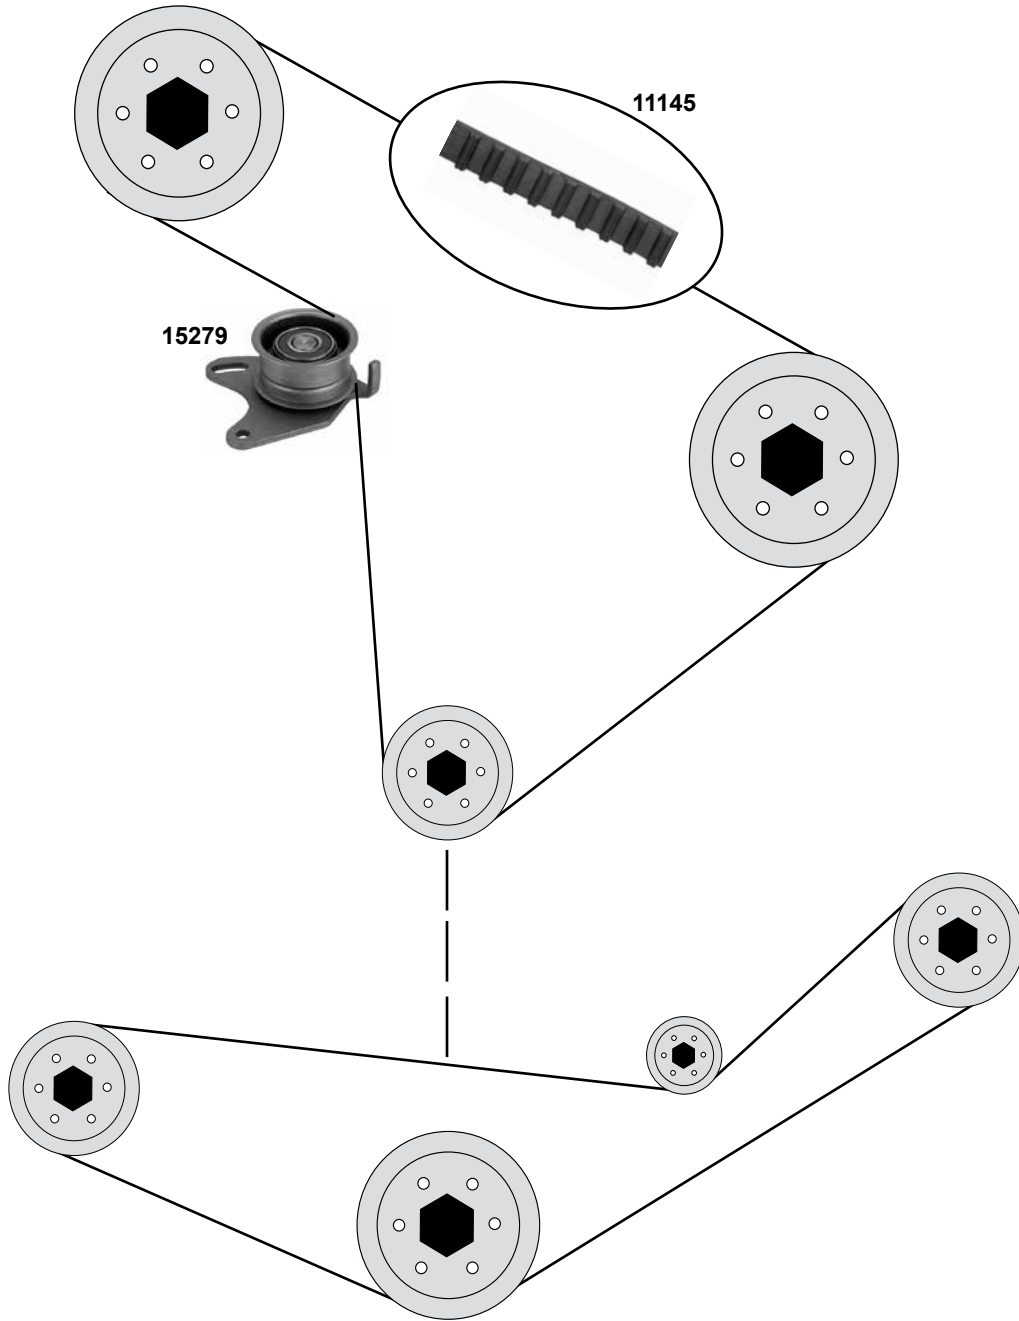

MITSUBISHI L 400 / Space Gear

(96→)

Car
Division

2,5 TD

Ref. - No.			
11145	MD300470	Zahnriemen / timing belt	Z 163 B25,4
15279	MD050135	Spannrolle / tension roller	ØA 60 H34
26184	MD300470 S1	Rep.Satz Zahnriemen / rep. kit timing belt	Z 163 B25,4