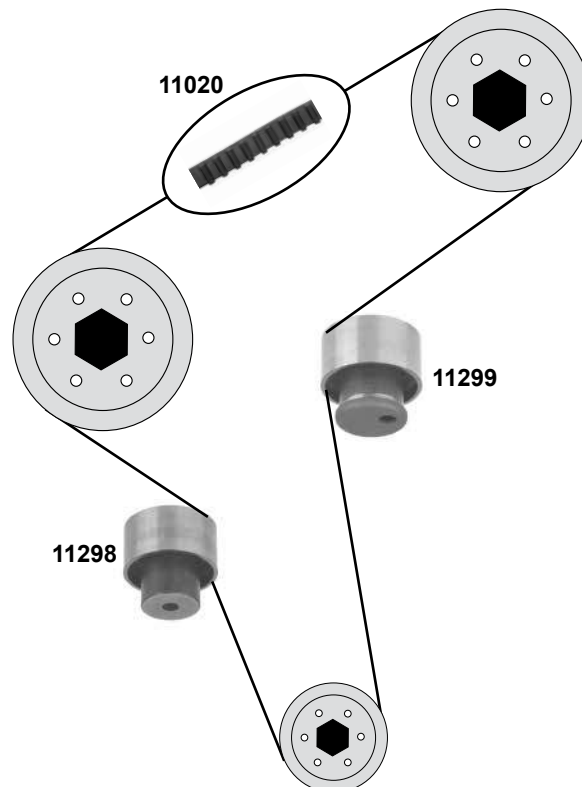

Ducato (280)
(82→92)
1,9 D

Ref. - No.

10298	55238027
11020	7613823
11298	7596876
23654	71771498
28306	55183528
11299	7596877

Spannrolle / tension roller
Zahnriemen / timing belt
Umlenkrolle / deflection pulley
Umlenkrolle / deflection pulley
Zahnriemen / timing belt
Spannrolle / tension roller

2,0 D Multijet

ØA 65 H 30
Z 173
ØA 61 H 30/57
ØA 53 B29
Z 199 B24
ØA 61 H 30/55