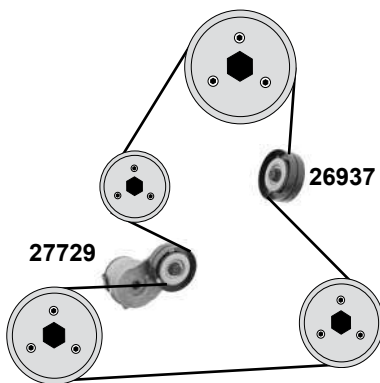

1,7 TD

(Z 1,7 DTL / Z 1,7 DTH / Z 1,7 DTJ / DTR / A 1,7 DTJ / DTR)

- (1) (mot.) Z 1,7 DTL/DTH
- (2) (mot.) Z 1,7 DTJ/DTR / A 1,7 DTJ/DTR/DTH
- (3) (mot.) Z 1,7 DTJ/DTR/DTH / A 1,7 DTJ/DTR
- (4) (mot.) Z 1,7 DTJ/DTR / A 1,7 DTH/DTR
- (5) (mot.) Z 1,7 DTL/DTH man. 1306916→
- (6) (mot.) Z 1,7 DTL/DTH (mot.) 1548039→

	Ref. - No.			
21652	97249945	Spannrolle / tension roller	(4)	ØA 65 B28,5
23411	97212727	Zahnriemen / timing belt	(2)	Z 131 B25
23435	97227192	Zahnriemen / timing belt	(1)	Z 129 B25
23437	97227192 S1	Rep. Satz Zahnriemen / rep. kit timing belt	(1)	Z 129 B25
26937	98012238	Umlenkrolle / deflection pulley	(4) (5) AC	ØA 76 B26
27729	97184929	Riemenspanner / belt tensioner	(mot.) Z 1,7 DTL	ØA 70 B26
28450	97376296	Umlenkrolle / deflection pulley	(4) (6)	ØA 65 B28,5
28451	98014186 S1	Rep. Satz Zahnriemen / rep. kit timing belt	(4)	Z 131 B25
31973	98005564	Riemenspanner / belt tensioner	(3)	70x26