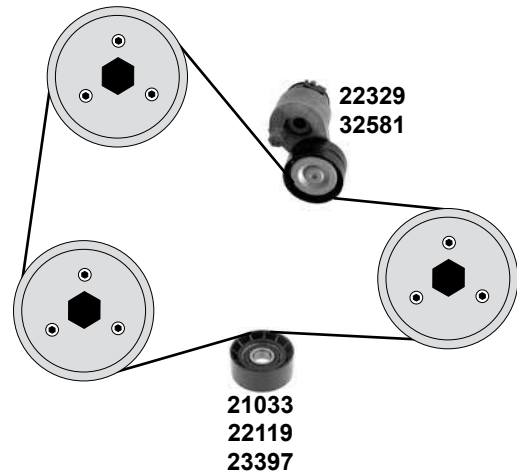

RENAULT Trafic 2

(01→)

Car
Division

1,9 D (F9Q)