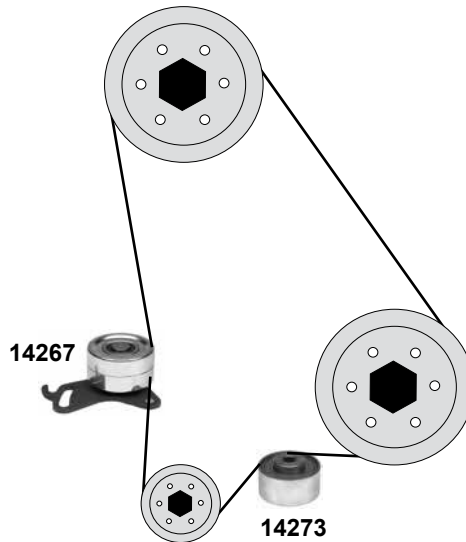

(1) Cressida (mot.) L 80 → 85 / (mot.) 2L 85 → 88 Crown (mot.) L 79 → 87

(2) Cressida (mot.) L 05/80 → 85 / (mot.) 2L 85 → 88 Crown (mot.) L 08/82 → 87

Ref. - No.

14267	13505-54010	Spannrolle / tension roller	(1)	ØA 60 B31,2
14271	13505-64012	Spannrolle / tension roller		
14273	13503-54020	Umlenkrolle / deflection pulley	(2)	ØA 60 B30
24365	13568-69066	Zahnriemen / timing belt		Z 177 B 25,4
24792	13503-64021	Umlenkrolle / deflection pulley		ØA 62 B 28,5
24833	13568-69066 S1	Rep.Satz Zahnriemen / rep.kit timing belt		Z 177 B 25,4