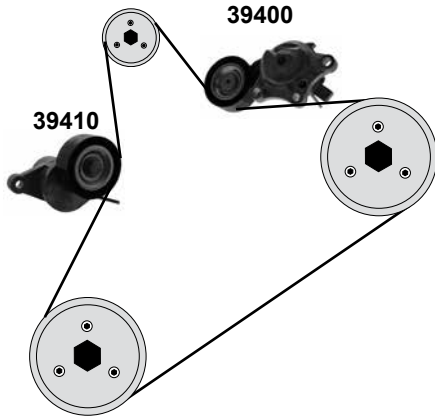

CITROËN Berlingo III

(08→)

Car
Division

1,6 HDi

(DV6C / DV6ETED 4 / DV6DTED M / DV6ETED M / DV6TED4BU / DV6TED4)