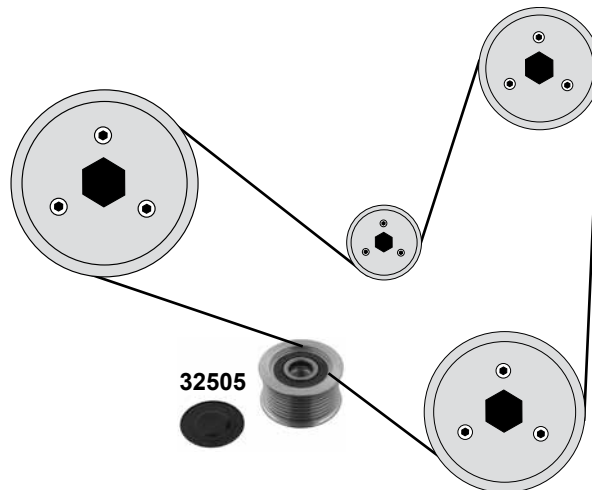

Ref. - No.			
26982	RF5C-12-730	Umlenkrolle / deflection pulley		ØA 58 H 33
27004	RF5C-12-700	Spannrolle / tension roller		ØA 58 H 33
27263	RF5C-12-205A	Zahnriemen / timing belt		Z 153 B 30
27266	RF7J-12-205 S1	Rep.Satz Zahnriemen / rep.kit timing belt		Z 153 B 30
32505	RF5C-18-330A	Riemenscheibe / belt pulley		ØA 65 ØI 17 B39
34610	RF2A-12-770B	Riemenspanner / belt tensioner	Hydraulisch / hydraulic	ØA 31