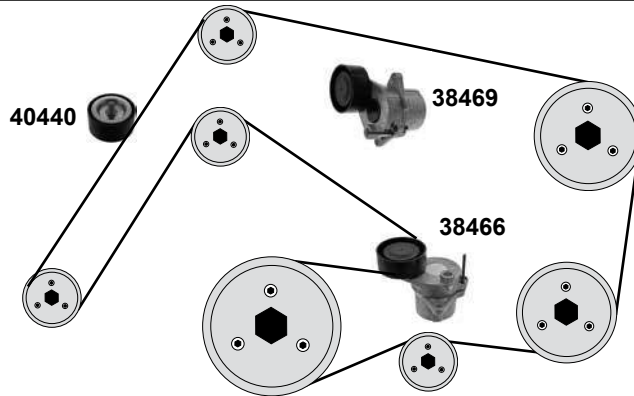

- (1) Nietverschluß / riveted link / bouchon de rivet / rivetti / cierre de roblón
- (2) Gültig für Eco Start-Stop Funktion / Valid for „Eco Start-Stop function“
- (3) Ungültig für Eco Start-Stop Funktion / not valid for „Eco Start-Stop function“

	Ref. - No.			
25408	651 050 07 00	Kettenspanner / chain tensioner		
25440	651 052 00 00	Nockenwellenrad / camshaft timing gear		
25444	000 993 62 76	Steuerkette / timing chain	(1)	ØA 92,5 Z 30
30257	651 052 00 16	Gleitschiene / sliding rail	→2012	96 N
30258	651 052 00 16	Gleitschiene / sliding rail	→2012	
30323	651 050 00 11 S1	Rep. Satz Steuerkette / rep. kit timing chain	→2012	
33826	668 052 01 01	Nockenwellenrad / camshaft timing gear	→2012	
33899	000 993 68 76 S1	Steuerkette / timing chain	→2012	108 E
33901	000 993 62 76 S1	Steuerkette / timing chain	→2012	96 E
36593	651 052 00 01 S1	Rep. Satz Steuerkette / rep. kit timing chain	→2012	
38466	651 200 12 70	Riemenspanner / belt tensioner	(2)	ØA 65 B26
40440	651 200 07 70	Umlenkrolle / deflection pulley		
38469	651 200 18 70	Riemenspanner / belt tensioner	(3)	ØA 65 B26