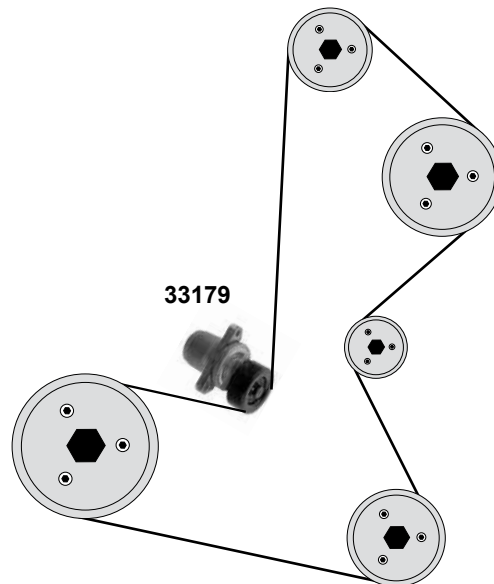

1,6D CRDI

2,0D CRDI

Ref. - No.

31002	24351-2A000
31003	24361-2A000
31195	24810-27250
33179	25281-27060
34312	24410-27250

Steuerkette / timing chain
Steuerkette / timing chain
Umlenkrolle / deflection pulley
Riemenspanner / belt tensioner
Spannrolle / tension roller

08/06 →

84 E
76 E
ØA58 B32
ØA58 B32