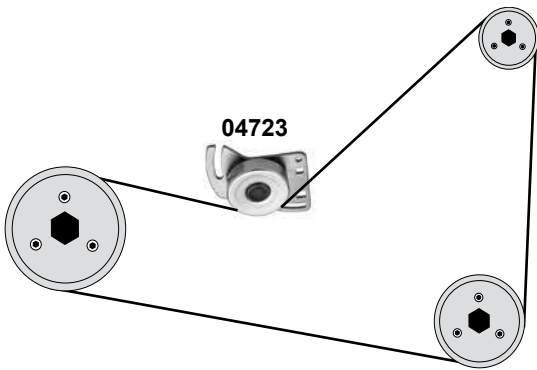

Modell: 01/94 →