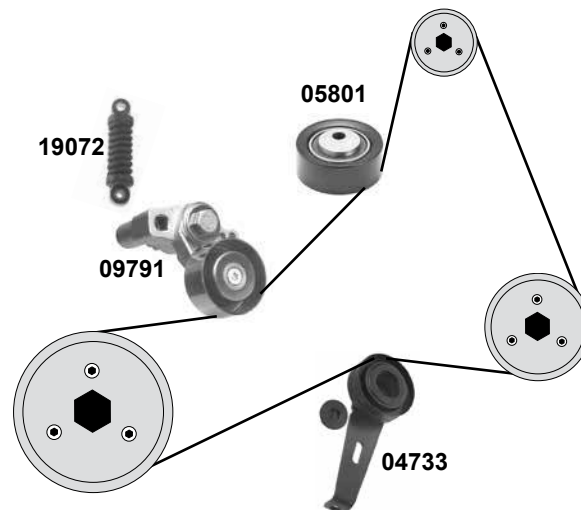

Ref. - No.			
04733	5751.38	Spannrolle / tension roller	(ex.) AC	ØA 85 B26
05801	5751.29	Spannrolle / tension roller	AC	ØA 70 B27/29
06980	0818.19	Spannrolle / tension roller		ØA 57 B31
06982	0830.37	Umlenkrolle / deflection pulley		ØA 60 ØI 10 B34
09791	5751.30	Spannrolle / tension roller	AC	ØA 60 B26,5
11106	0816.54 S	Rep. Satz Zahnriemen / rep. kit timing belt		Z 149 B25,27
11166	0816.54	Zahnriemen / timing belt		Z 149 B25,4
19072	5751.81	Riemenspanner / belt tensioner	AC + servo