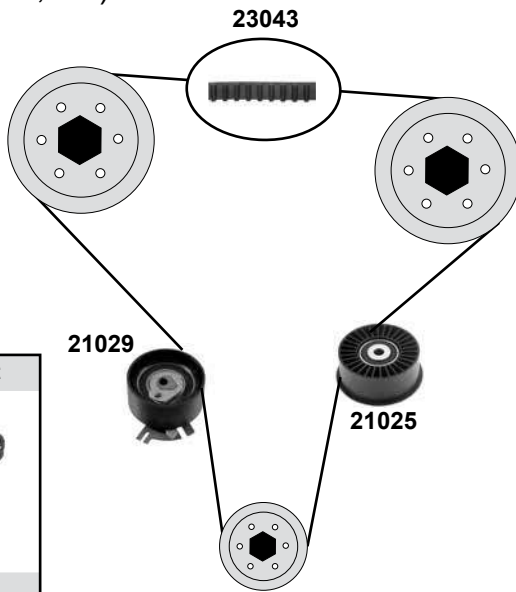

RENAULT Espace 4

(02→)

Car
Division

1,9 D

(F9Q-680,820)

2,2 D

(G9T-942,742,743,645)

(1) (mot.) G9T-942,742,743