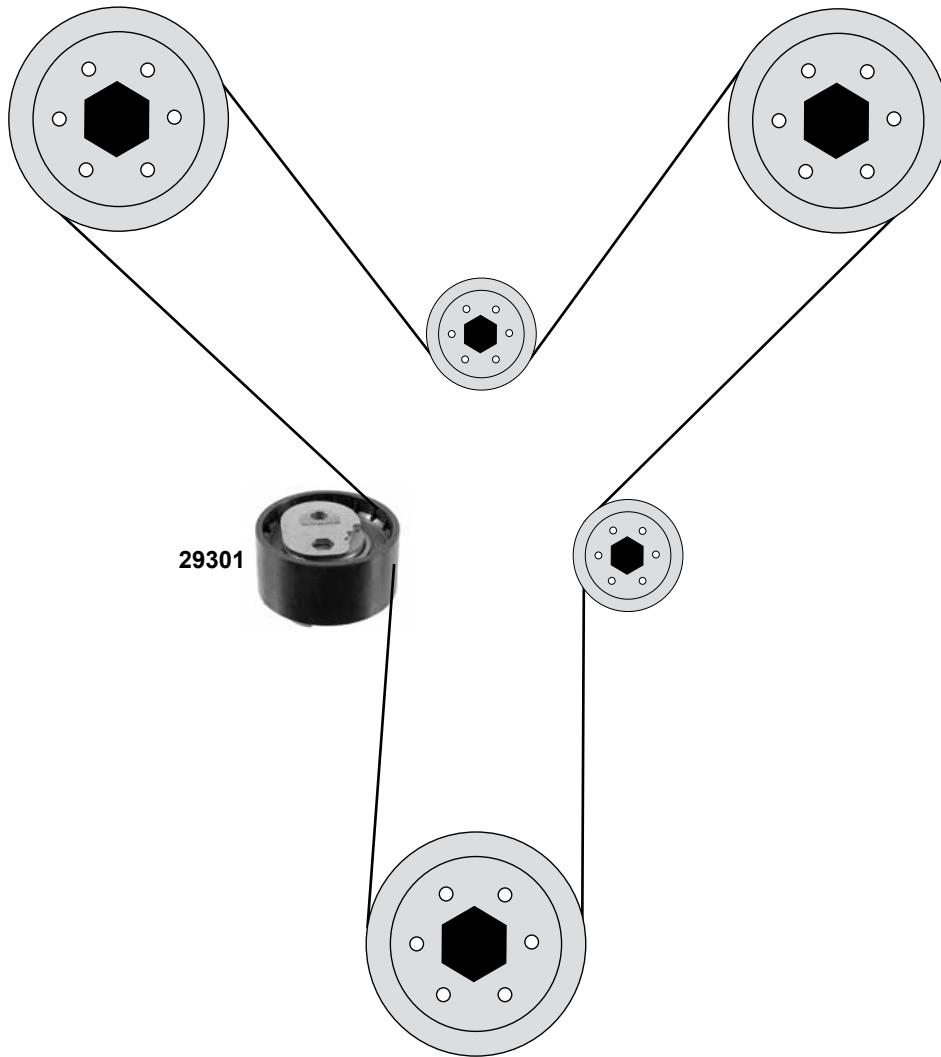

passend für / to fit

CITROËN

C6

(06→)

Car
Division

2,7 HDI

(DT17TED)

29301

Ref. - No.

29301

1926.67

Spannrolle / tension roller

ØA 69 H34