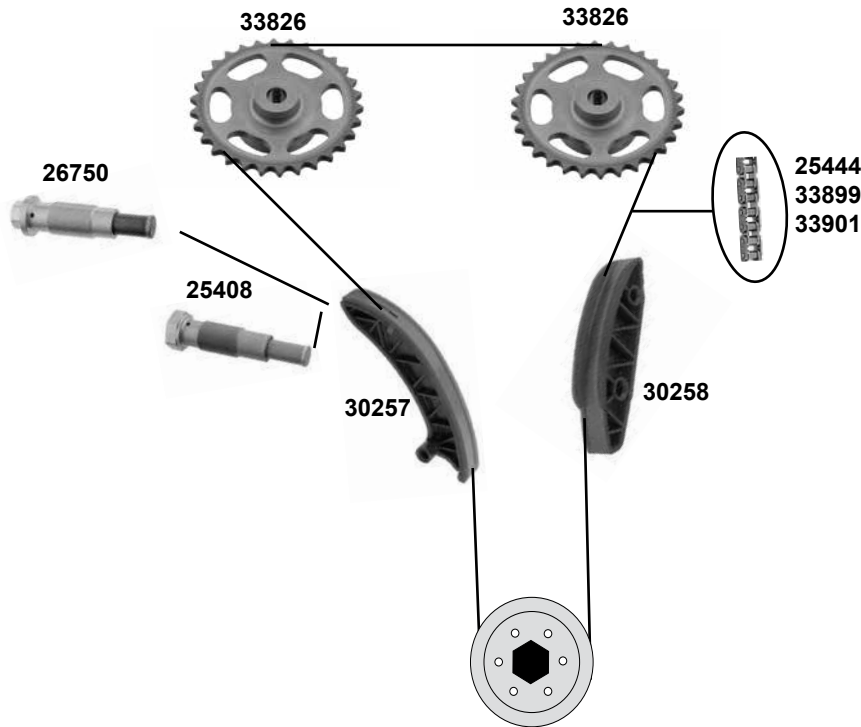

- (1) Nietverschluß / riveted link / bouchon de rivet / rivetti / cierre de roblón
- (2) Gültig für Eco Start-Stop Funktion / valid for „Eco Start-Stop function“ / 7-Gang / 7-gear
- (3) Ungültig für Eco Start-Stop Funktion / not valid for „Eco Start-Stop function“ / 7-Gang / 7-gear

	Ref. - No.			
14375	611 234 01 93	Umlenkrolle / deflection pulley		
26750	642 050 03 11	Kettenspanner / chain tensioner		
25408	651 050 07 00	Kettenspanner / chain tensioner		
25444	000 993 62 76	Steuerkette / timing chain	(1)	96 N
30257	651 052 00 16	Gleitschiene / sliding rail	→2012	
30258	651 052 00 16	Gleitschiene / sliding rail	→2012	
30323	651 050 01 00 S1	Rep. Satz Steuerkette / rep. kit timing chain		
33826	668 052 01 01	Nockenwellenrad / camshaft timing gear	→2012	
33899	000 993 68 76 S1	Steuerkette / timing chain	→2012	108 E
33901	000 993 62 76 S1	Steuerkette / timing chain		96 E
36593	651 052 00 01 S1	Rep. Satz Steuerkette / rep. kit timing chain	→2012	
38467	651 200 13 70	Riemenspanner / belt tensioner	(2)	ØA 65 B 26
38468	651 200 17 70	Riemenspanner / belt tensioner	(3)	ØA 65 B 26
38620	651 200 03 70	Spannrolle / tension roller		ØA 65 B 26