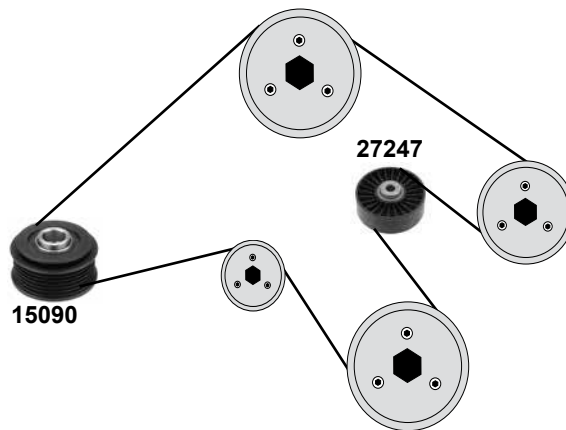

FIAT Multipla (186) (99→10)

Car
Division

1,9 D

(1) für Generator / for Alternator: 4654 4329 / 4655 4408	(2) (mot.) 1,9 D
(3) (mot.) 1,9 JTD 15/5/2003→ (ex.) 85kW / 1,9 JTD 85kW	(4) (mot.) 1,9 D → 15/05/2003 (mot.) →3646771
(5) (mot.) 1,9 D 81kW / 85kW / 88kW	

Ref. - No.

Ref. - No.	Description	Quantity	Part Number
10298	Spannrolle / tension roller	(2)	ØA 64 B40 Z26
10648	Umlenkrolle / deflection pulley	(4)	ØA 53
10984	Zahnriemen / timing belt	81 / 85 / 88 kW	Z 190 B24
15090	Riemenscheibe Generator / belt pulley alternator	(1)	ØA 61
23654	Umlenkrolle / deflection pulley	(3)	ØA 53 H 29
23655	Rep. Satz Zahnriemen / rep. kit timing belt	(5)	Z 190
27247	Umlenkrolle / deflection pulley		ØA 80 H 25