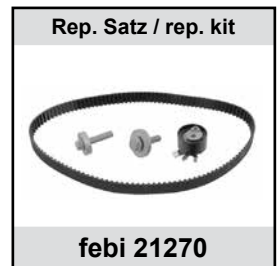

1,5 D
(K9K)

Duster
(10→)
1,5 D
(K9K)