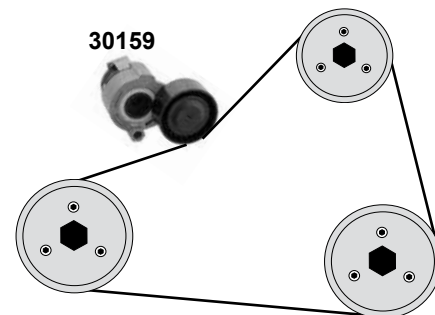

30159

Ref. - No.

19853	82 00 537 033
21269	82 00 102 941
21270	77 01 477 028
30159	82 00 608 550
36438	77 01 478 037

Zahnriemen / timing belt
Spannrolle / tension roller
Rep. Satz Zahnriemen / rep. kit timing belt
Riemenspanner / belt tensioner
Nockenwellenrad / camshaft timing gear

Z 123 B27
ØA 60 B32
ØA 65