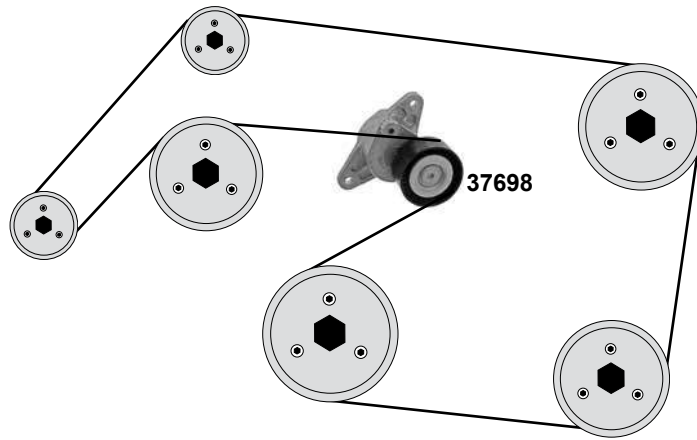

- (1) Nietverschluss / riveted link / bouchon de rivet / rivetti / cierre de roblón
  (2) (ch.) A 299267 → / X 755659 →

Ref. - No.

Ref. - No.	Description	Info	Dimensions
11276	Umlenkrolle / deflection pulley	(2)	ØA 64 B23
15155	Generatorfreilauf / alternator overrun pulley	OLD	
17773	Kettenspanner / chain tensioner		
19077	Gleitschiene / sliding rail		
19078	Gleitschiene / sliding rail		
19079	Gleitschiene / sliding rail		
25211	Steuerkette / timing chain	(1)	
26775	Riemenspanner / belt tensioner		
30300	Rep. Satz Steuerkette / rep. kit timing chain		E 110
30496	Kettenspanner / chain tensioner	NEW	
31975	Spannrolle / tension roller		ØA 70 B27
37698	Riemenspanner / belt tensioner		ØA 70 B28
37699	Rep. Satz Umlenkrolle / rep. kit deflection pulley		ØA 62