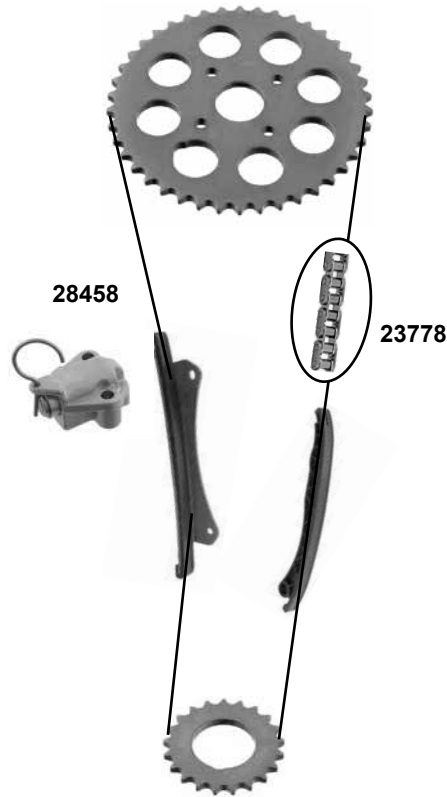

(Z 1,3 DT/DTJ,D13A)