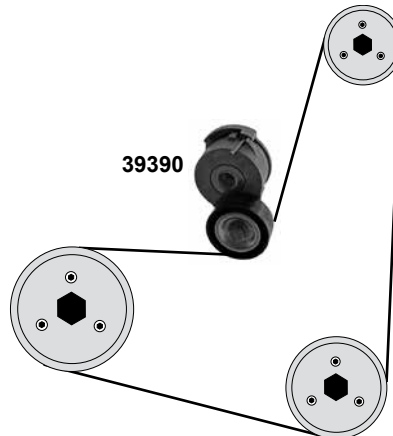

(1) (mot.) DW10CTED4 AC (ex.) Hybrid / (mot.) DW10CB AC

Ref. - No.

Ref. - No.	Description	Notes	Dimensions
26816	0830.51 Umlenkrolle / deflection pulley		ØA 60 B30
33691	0816.F6 Steuerkette / timing chain	endlos /endless	E 40
37211	0849.22 Kettenspanner / chain tensioner		
37224	0829.94 Gleitschiene / sliding rail		
37230	0849.23 Rep. Satz Steuerkette / rep kit timing chain		
37290	0816.K8 Zahnriemen / timing belt		Z116 B24,5
37353	0829.G6 Spannrolle / tension roller		ØA 60 B29
37460	0831.W1 Rep. Satz Zahnriemen / rep. kit timing belt		
39390	5751.H8 Riemen Spanner / belt tensioner	(1)	ØA 65 B30