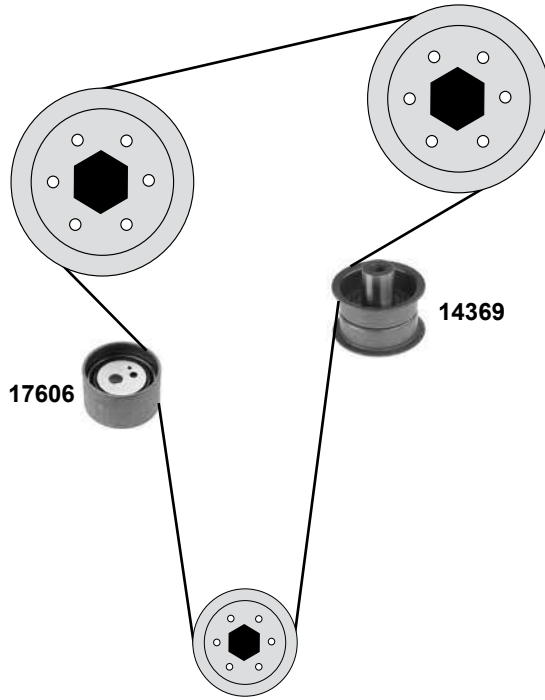

NISSAN Serena (C23M)

(92→)

Car
Division

2,0 D (LD20)