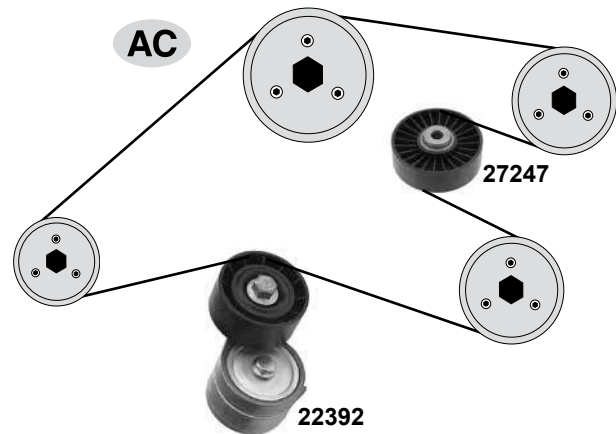

ALFA ROMEO GT (937) (03→10)

Car
Division

1,9 110kW / 125kW

- (1) → 10 (mot.) 1,9 JTD
- (2) → 10 (mot.) 1,9 JTD 110kW / 125 kW

Ref. - No.

Ref. - No.	Description	Quantity	Notes	Part No.
10298	Spannrolle / tension roller	(1)		ØA 65 B30 Z26
22392	Riemenspanner / belt tensioner	(1)		ØA 65 B29
23651	Rep. Satz Zahnriemen / rep. kit timing belt	(1)	(mot.) 1,9 16V	Z198 B24
23653	Zahnriemen / timing belt	(1)	(mot.) 1,9 16V	Z198 B24
23654	Umlenkrolle / deflection pulley	(1)		ØI 10 B29
27247	Umlenkrolle / deflection pulley	(1)	AC	ØA 80 B25
28305	Rep. Satz Zahnriemen / rep. kit timing belt	(2)		B24
28306	Zahnriemen / timing belt	(1)		Z199 B24