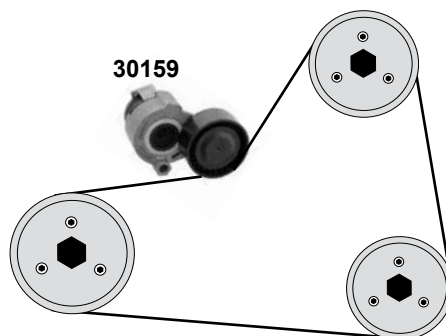

Ref. - No.

19853 82 00 537 033
21269 82 00 102 941
21270 77 01 477 028
30159 82 00 608 550
36438 77 01 478 037

Zahnriemen / timing belt
Spannrolle / tension roller
Rep. Satz Zahnriemen / rep. kit timing belt
Riemenspanner / belt tensioner
Nockenwellenrad / camshaft timing gear

Z 123 B27
ØA 60 B32
ØA 65