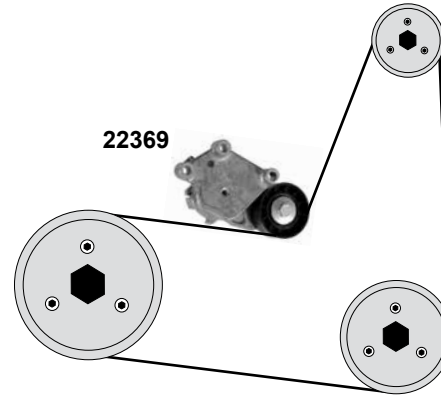

CITROËN Berlingo III

(08→)

Car
Division

1,6 HDi

(DV6C / DV6ETED 4 / DV6DTED M / DV6ETED M / DV6TED4BU / DV6TED4)