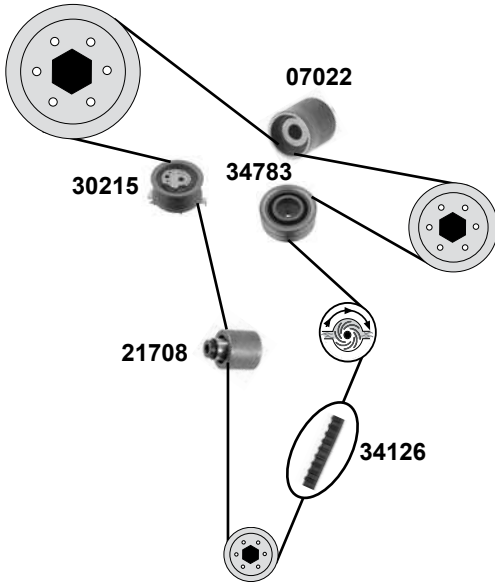

SEAT Altea (5P)

(04→)

Car
Division

1,6 TDI (CAYC/CAYB)