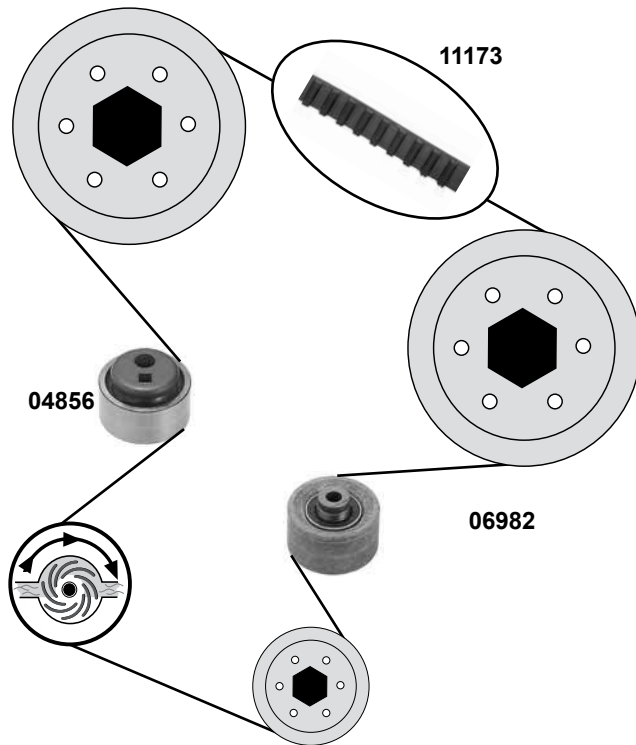

1,4 D
(TUD3)

1,5 D
(TUD5)