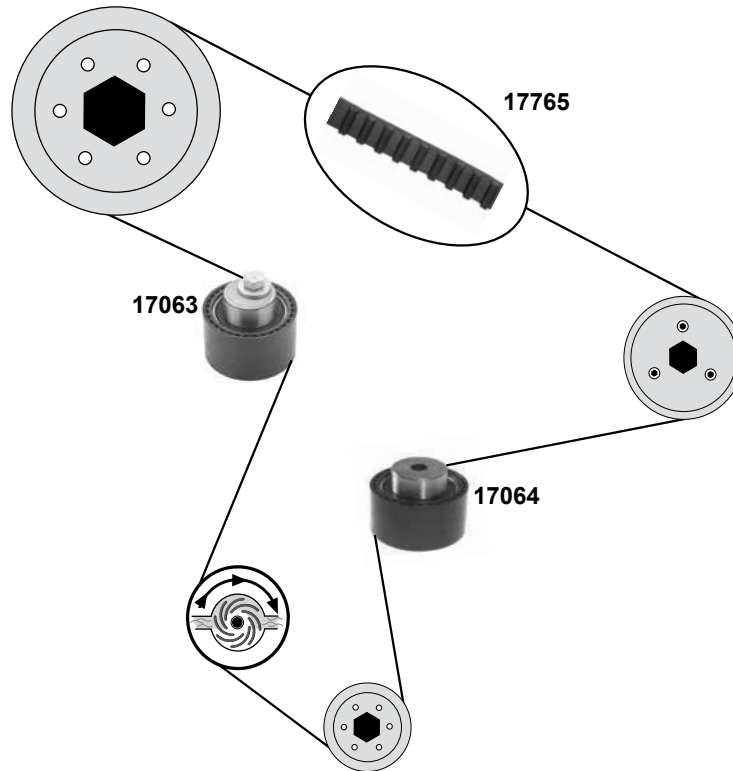

CITROËN Berlingo I+II

(96→08)

Car
Division

2,0 HDi
(DW10TD)

	Ref. - No.			
05801	5751.29	Umlenkrolle / deflection pulley	AC + servo	ØA 70 ØI 10/16
07089	5751.57	Spannrolle / tension roller	(ex.) AC	ØA 50 B26
09791	5751.30	Spannrolle / tension roller	AC + servo	ØA 60 B26,5
15002	5751.56	Spannrolle / tension roller	(ex.) AC	ØA 50 B26
17063	0829.59	Spannrolle / tension roller	(mot.) 2,0 D	ØA 60 ØI 13 B30
17064	0830.28	Umlenkrolle / deflection pulley	(mot.) 2,0 D	ØA 60 ØI 10
17765	0816.A9	Zahnriemen / timing belt	(mot.) 2,0 D	Z 141 B25,4
19072	5751.81	Riemenspanner / belt tensioner	AC + servo	ØA 70 B25
19119	5751.55	Spannrolle / tension roller	(mot.) 2,0 D	Z141 B25,4
19623	0831.83	Rep. Satz Zahnriemen / rep. kit timing belt