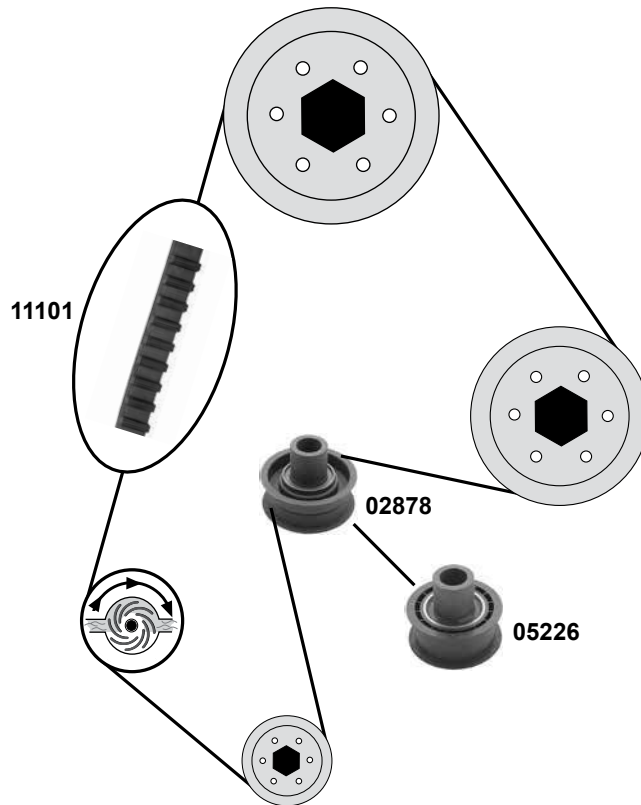

VAUXHALL Astra Mk I / Mk II

(79→93)

Car
Division

1,6 D
(D / DA)

(1) Astra Mk I: alle/all
Astra Mk II: (mot.) DA→14498630

(2) Astra Mk II: (mot.) DA 14498631
(mot.) DA 14503757→
(mot.) DA→14503756

Ref. - No.

Part No.	Ref. - No.	Description	Quantity	Dimensions
02878	90180131	Umlenkrolle / deflection pulley	(1)	12 x 69 x 31/59
05226	90264022	Umlenkrolle / deflection pulley	(2)	27 x 71 x 58,5
11101	90410784	Zahnriemen / timing belt	(2)	Z146 B24