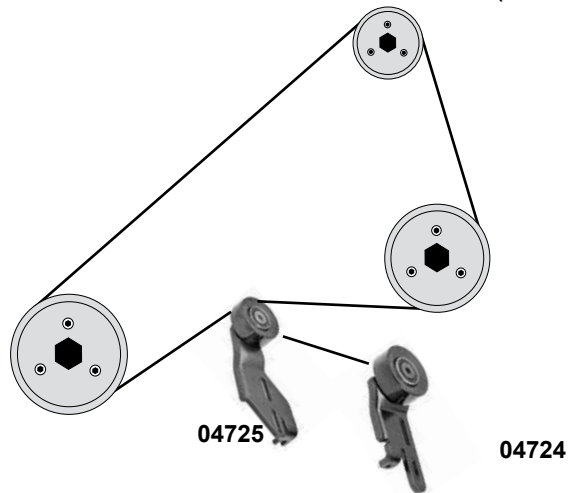

Ref. - No.

04724	5751.27	Spannrolle / tension roller
04725	5751.26	Spannrolle / tension roller
04856	0829.30	Spannrolle / tension roller
06982	0830.37	Umlenkrolle / deflection pulley
11000	0816.98	Zahnriemen / timing belt
11173	0816.64	Zahnriemen / timing belt
11174	0831.Q6	Rep. Satz Zahnriemen / rep. kit timing belt
11214	0831.46	Rep. Satz Zahnriemen / rep. kit timing belt

servo
man.

ØA 59 B24,5
ØA 59 B24,5
ØA 59 ØI 13
ØA 60 ØI 10
Z 136 B25,4
Z 143 B25,4