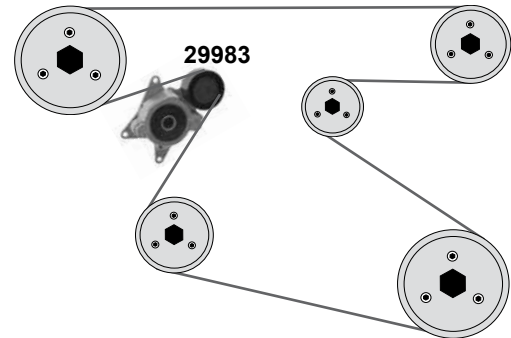

2,2 TD
(2ADFHV / ADFTV)

Starlet (P7 / P8)
(12/86→01/96)

1,5 D
(1N)