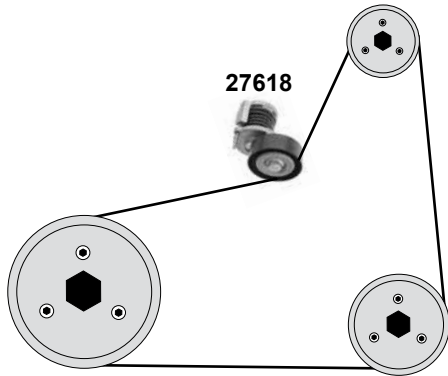

VOLKSWAGEN Passat 5 (3C)

(06→)

Car
Division

1,6 / 2,0 TDI

(CAYC/CBAA/CBAB/CBAC/CBBB/CBDC)