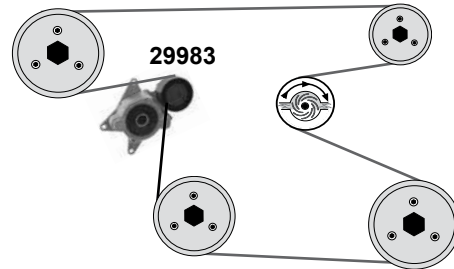

2,0 TD / 2,2 TD

(1ADFTV / 2ADFTV / 2ADFHV)

i	(1) Avensis (T22) 08/99 → 01/03 Avensis Verso (M20) 05/01 → 07/05	(2) Avensis (T25) 04/05 → 04/06 (mot.) (T27) 11/08 → (mot.)
	(3) Avensis (T22) 08/99 → (T25) 03/03 → Avensis Verso (M20) 05/01 → 07/05	(4) Avensis (T25) 04/05 → 04/06 (mot.) (T25) 04/06 → (mot.) (T27) 11/08 → (mot.)

Ref. - No.

23283	13503-27010	Umlenkrolle / deflection pulley	(1)	ØA 62 B28,5
23285	13505-27010	Spannrolle / tension roller	(1)	ØA 62 B 30
26810	13568-29035	Zahnriemen / timing belt	(1)	Z 178 B 25
26811	13568-29035 S1	Rep.Satz Zahnriemen / rep.kit timing belt	(1)	Z 178 B 25
29983	16620-0R010	Riemenspanner / belt tensioner	(4)	ØA 70 B28
30013	13540-27011	Riemenspanner / belt tensioner	(2)	
30669	13506-26010	Steuerkette / timing chain	(3)	112 E