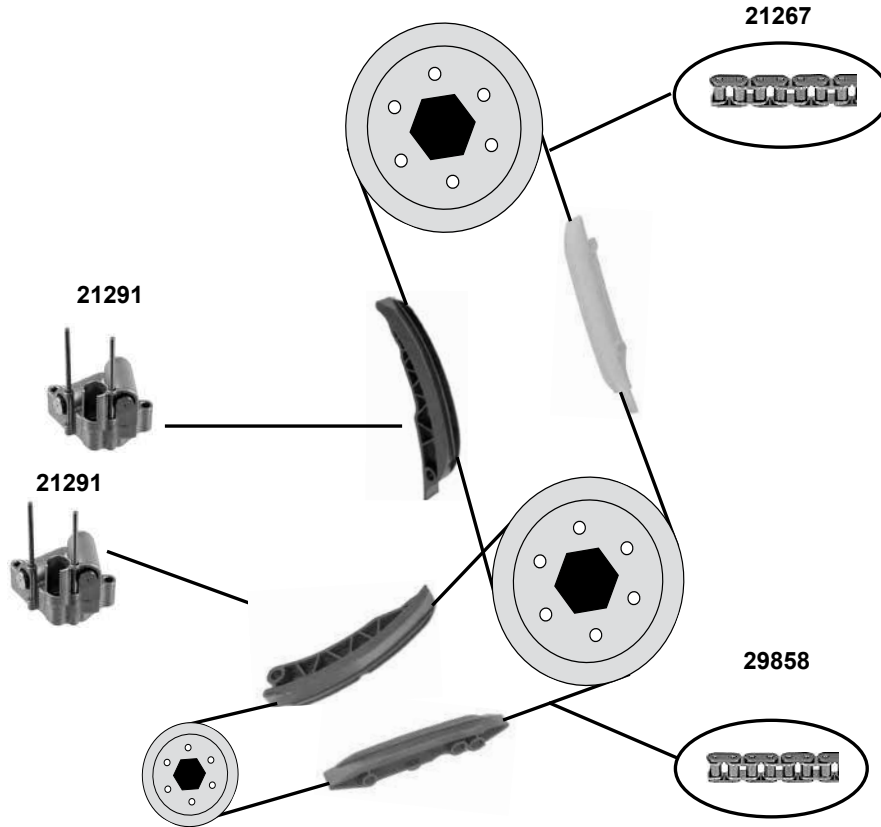

Ref. - No.			
21267	11 31 8 506 869	Steuerkette / timing chain		74 E
21291	13 52 7 787 299	Kettenspanner / chain tensioner		
24639	11 28 7 799 464	Umlenkrolle / deflection pulley		AØ70 B27
27372	11 28 7 807 021	Spannrolle / tension roller		AØ70 B26
27373	11 28 7 786 880	Riemenspanner / belt tensioner		
29858	13 52 8 506 969	Steuerkette / timing chain		66 E
30347	11 31 8 506 869 S1	Rep. Satz Steuerkette / rep. kit timing chain		74 E
30348	13 52 8 506 969 S1	Rep. Satz Steuerkette / rep. kit timing chain		66 E