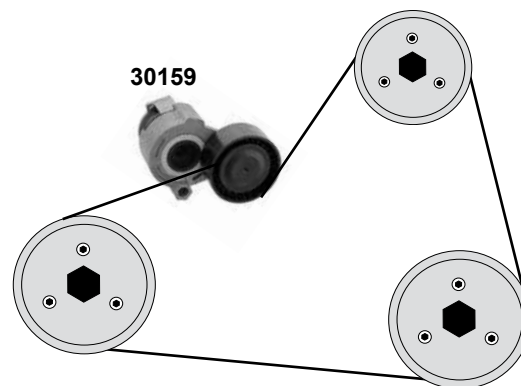

Ref. - No.

19853 28 00 039 519
21269 82 00 102 941
21270 77 01 477 028
30159 82 00 608 550

Zahnriemen / timing belt
Spannrolle / tension roller
Rep. Satz Zahnriemen / rep. kit timing belt
Riemenspanner / belt tensioner

Z 123 B27
ØA 60 32
Z 123 B26,8
ØA 65