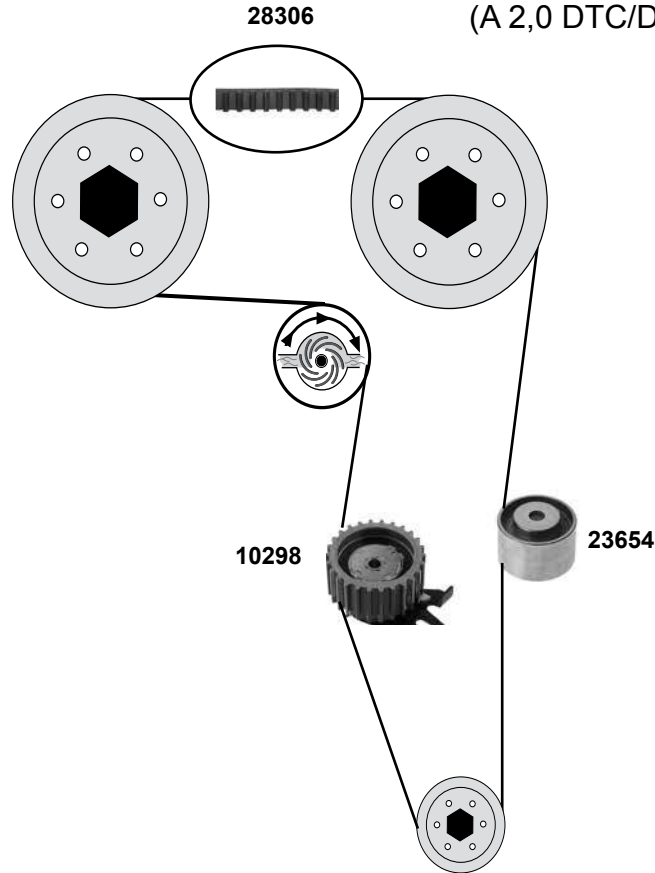

2,0 CDTI

(A 2,0 DTC/DTJ/DTH/DTR/DTL/DT)