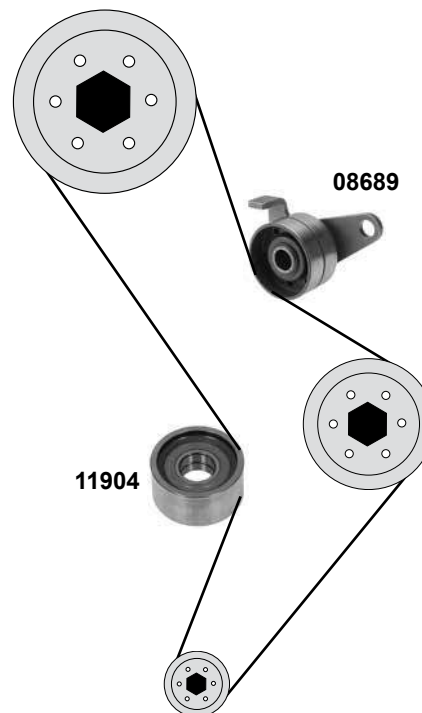

2,5 D
(S8U-758 / S8U-780 / S8U-782)