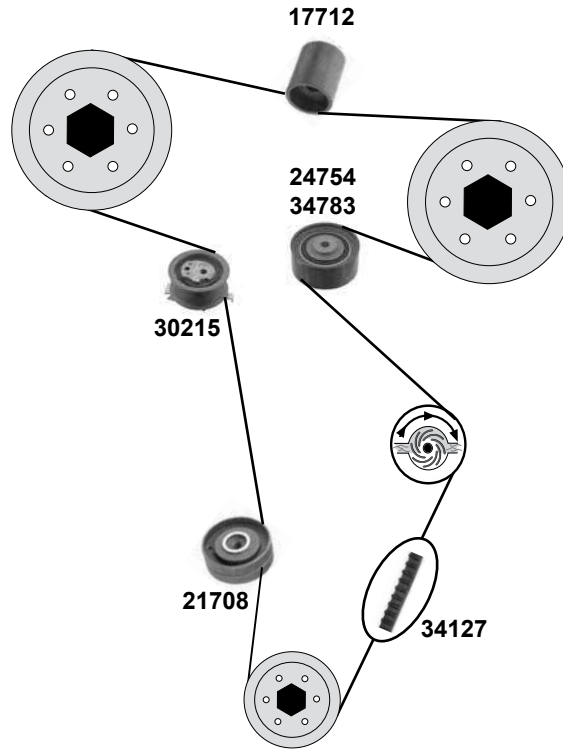

AUDI A4 (8K) (07→)

2,0 TDI

(AKE / AYM / BFC / BAU / BDH / BCZ / BDG)

2,0 TDI

(CAGA/CAGB/CAGC/CAHA/CAHB/CJCB/CMEA)