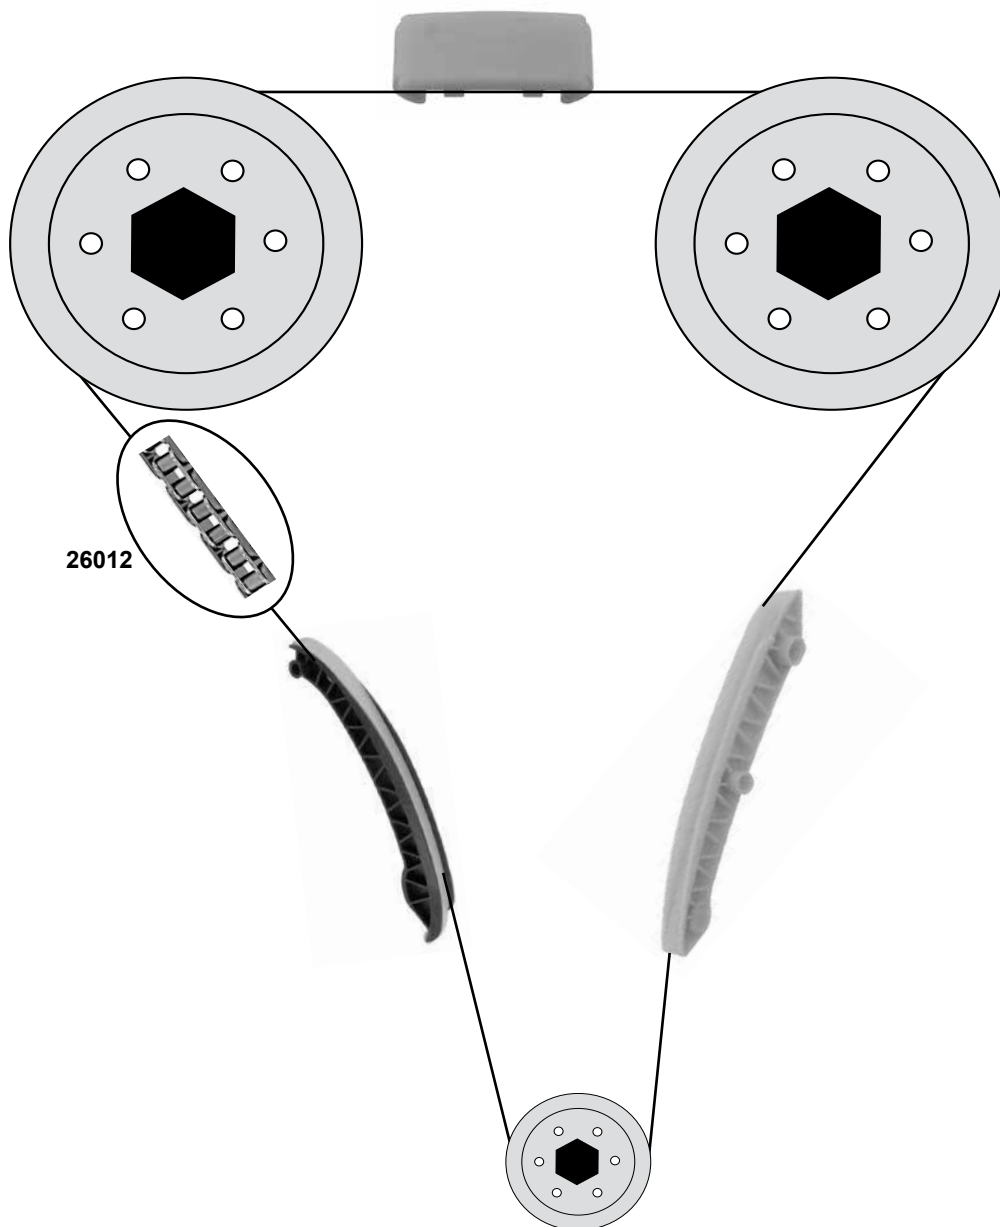

MERCEDES-BENZ Sprinter (BM 909) (2013→)

Car
Division

311 CDI / 411 CDI Classic (OM 646.701)

26012

Rep. Satz / rep. kit

febi 30300

Ref. - No.

17773 640 050 01 11
26012 000 993 21 76
30300 640 050 01 11 S1

Kettenspanner / chain tensioner
Steuerkette mit Nietverschluss/ timing chain with
Rep. Satz Steuerkette / rep. kit timing chain

142 N
E 110