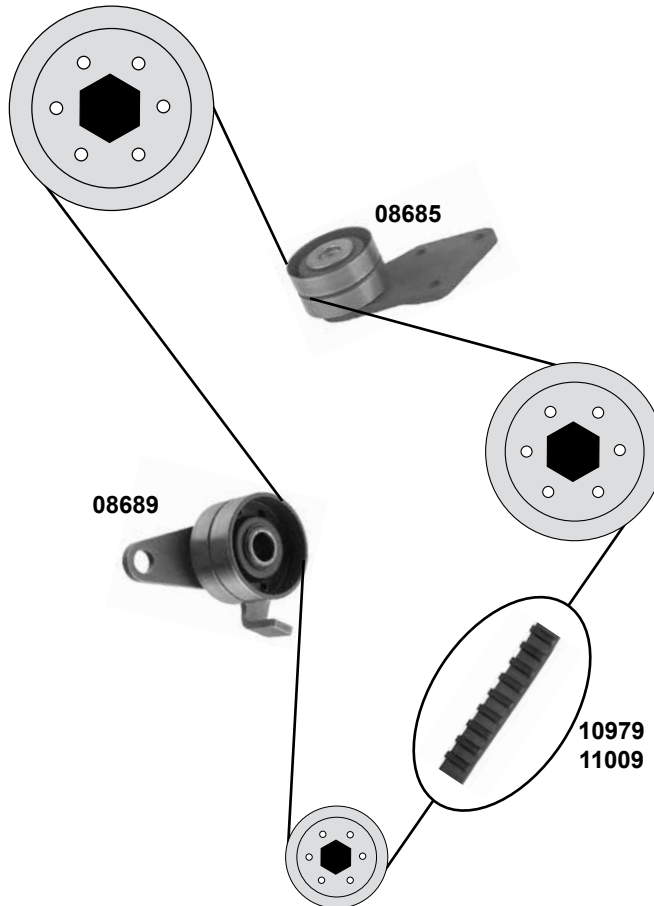

(1) (mot.) 750,752: **Modell** 89→09/90

(2) (mot.) 750,752: **Modell** 09/90→10/96
(mot.) 758: **Modell** 89→10/96

Ref. - No.

Ref. - No.	Description	Quantity	Dimensions
08685	Umlenkrolle / deflection pulley		ØA 64 B34
08689	Spannrolle / tension roller		ØA 67 B34
10979	Zahnriemen / timing belt	(1)	Z 152
11009	Zahnriemen / timing belt	(2)	Z 152
11066	Rep. Satz Zahnriemen / rep. kit timing belt	(1)	
11127	Rep. Satz Zahnriemen / rep. kit timing belt	(2)	