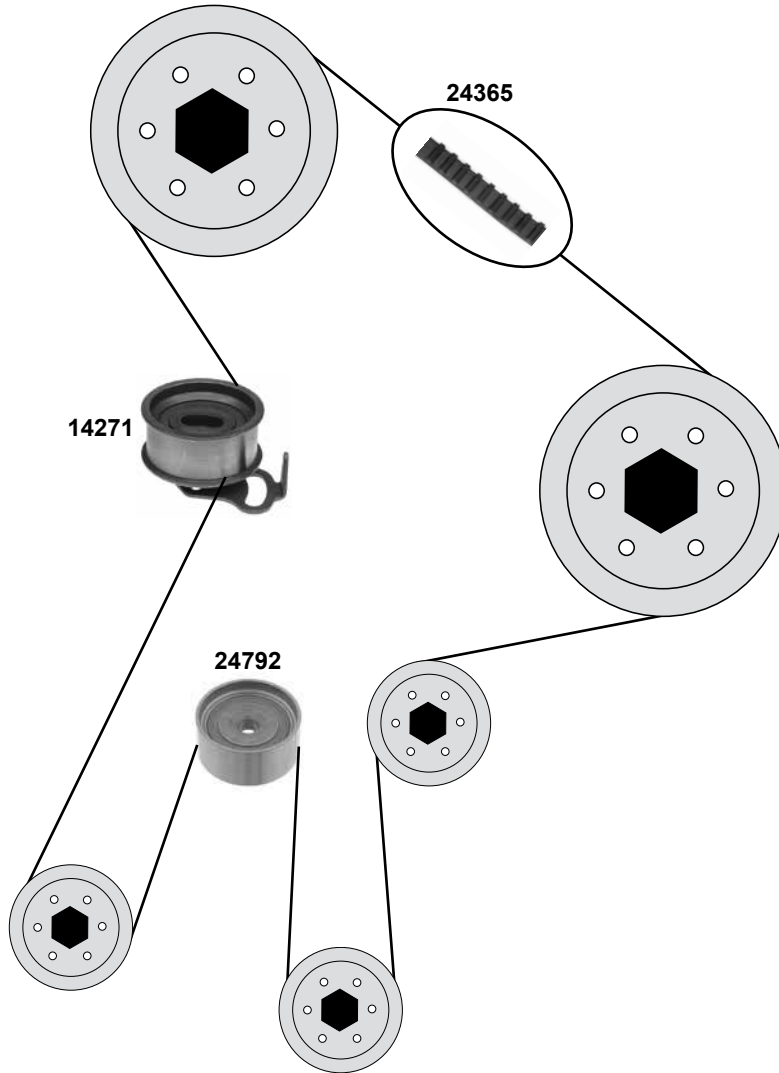

TOYOTA Corolla (E9/E10/E11/E12)

(87→05)

Car
Division

1,8/2,0 D
(1C/2C/2CE)

Ref. - No.	Part Name	Dimensions
14271	Spannrolle / tension roller	
24365	Zahnriemen / timing belt	Z 177 B 25,4
24792	Umlenkrolle / deflection pulley	ØA 62 B 28,5
24833	Rep.Satz Zahnriemen / rep.kit timing belt	Z 177 B 25,4