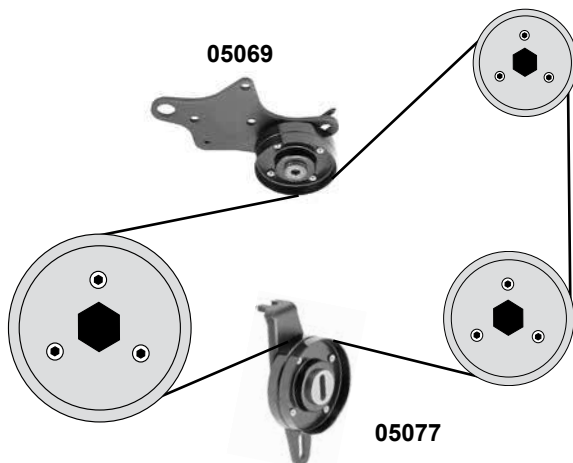

Ref. - No.

04749	0830.12	Umlenkrolle / deflection pulley
04927	0818.20	Spannrolle / tension roller
05069	1281.34	Spannrolle / tension roller
05077	4007.E4	Spannrolle / tension roller
05100	6453.R8	Spannrolle / tension roller
11207	0816.68	Zahnriemen / timing belt
11208	0831.36	Rep. Satz Zahnriemen / rep. kit timing belt