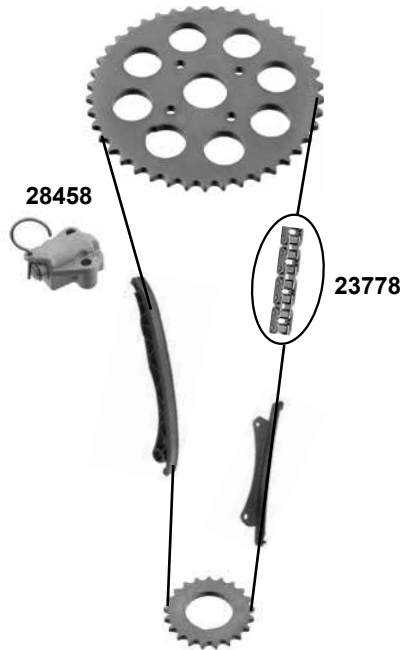

- (1) (mot.) 1,9 D →12
- (2) → 15/05/03 / (mot.) →3646771
- (3) (mot.) 1,9 D 74 / 77 kW / →05

Ref. - No.

Ref. - No.	Description	Quantity	Dimensions
10298	Spannrolle / tension roller		ØA 65 H 30
10648	Umlenkrolle / deflection pulley	(2) →04	ØA 53
10984	Zahnriemen / timing belt	(3)	
23654	Umlenkrolle / deflection pulley	(1)	ØA 53 B29
23655	Rep. Satz Zahnriemen / rep. kit timing belt	(3)	
23778	Steuerkette / timing chain		120 E
28458	Kettenspanner / chain tensioner		
31622	Rep. Satz Steuerkette / rep. kit timing chain	04→	120 E