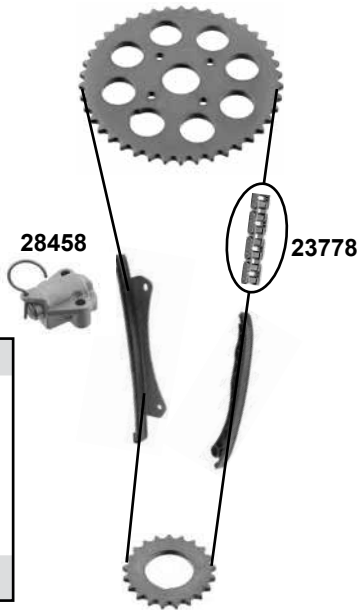

OPEL Agila A / B

(00→)

Car
Division

1,3 D

(Z 1,3 DT/DTJ)

(Z 1,3 DT/DTJ, D13A)