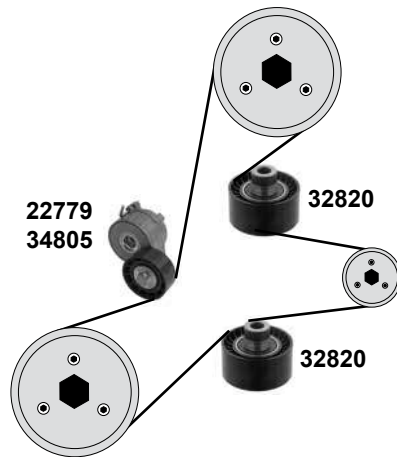

CITROËN Xsara Picasso

(00→)

Car
Division

1,6 HDi
(DV6TED4 /DV6ATED4)

- (1) (mot.) DV6TED4 / (mot.) DV6ATED4 ac
  (2) alle / all DV6 / endlos / endless

Ref. - No.

Ref. - No.	Description	Notes	Dimensions
19511	Spannrolle / tension roller		ØA 60 B29
19513	Umlenkrolle / deflection pulley		ØA 60 B30
22779	Riemenspanner / belt tensioner	(1)	ØA 55 B25
24367	Zahnriemen / timing belt		Z137 B25
24369	Rep. Satz Zahnriemen / rep. kit timing belt		Z137 B25
32449	Kettenspanner / chain tensioner		
32820	Umlenkrolle / deflection pulley	(mot.) DV6ATED4 ac	ØA 60 B30
33691	Steuerkette / timing chain	(2)	E 40
33692	Rep. Satz Steuerkette / rep kit timing chain	(2)	E 40
34805	Riemenspanner / belt tensioner	(mot.) DV6ATED4	ØA 60 B35