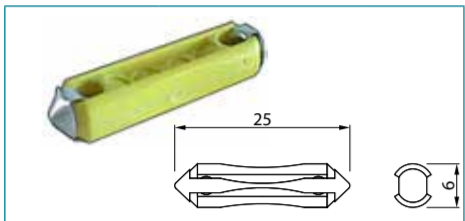

Fuses

Torpedo Fuses
36 Volt
Std pkg 50

HC-CARGO	Colour	Amp
190276		5
190277		8
190278		16
190279		25
190280		40