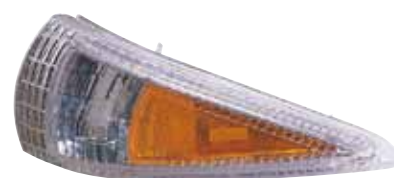

332-1568-US

SIDE MARKER LAMP UNIT

R 16524296
L 16524295
20PCS 4.42CFT
WT:22.45LBS

PARTSLINK NO:

R GM2551161
L GM2550161