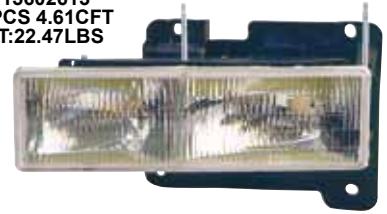

REPLACEMENT FOR
**SUBURBAN '89-'91
(FULL SIZE)**

REPLACEMENT FOR
**SUBURBAN '92-'93 COMPOSITE
HEAD LAMP TYPE(FULL SIZE)**

P-H001S

HEAD LAMP ASSY
R/L 5968097
PCS CFT
WT: LBS

PARTSLINK NO:
R/L GM2500110

R:P-H003K L:P-H003L

HEAD LAMP ASSY
R 16503172
L 16503162
PCS CFT
WT: LBS

PARTSLINK NO:
R GM2501112
L GM2500102

332-1117-AS

HEAD LAMP ASSY
R 15034930
L 15034929
R 15602614
L 15602613
6PCS 4.61CFT
WT:22.47LBS

PARTSLINK NO:
R GM2503101
L GM2502101

P-H001H

HEAD LAMP ASSY
R/L 25796739
R/L 2572850
R/L 16522983
6PCS 1.32CFT
WT:17.86LBS

PARTSLINK NO:
R/L GM2500112

R:P-H003M L:P-H003N

HEAD LAMP ASSY
R 16503171
L 16503161
PCS CFT
WT: LBS

PARTSLINK NO:
R GM2501111
L GM2500101

332-1520--S

SIDE MARKER LAMP
R 5975198
L 5975197
20PCS 0.63CFT
WT:6.52LBS
PARTSLINK NO:
R GM2557102
L GM2556102

332-1501-US1

SIDE MARKER LAMP UNIT
R 915558
L 915557
50PCS 1.33CFT
WT:12.79LBS

PARTSLINK NO:
R GM2551107
L GM2550115

332-1501-US

SIDE MARKER LAMP UNIT
R 915450
L 915449
50PCS 1.33CFT
WT:13.67LBS

PARTSLINK NO:
R GM2551106
L GM2550112

332-1521-US

SIDE MARKER LAMP UNIT
R 5975196
L 5975195
20PCS 0.63CFT
WT:5.73LBS
PARTSLINK NO:
R GM2551105
L GM2550105

LOWER

332-1607-US

PARK/SIGNAL LAMP UNIT
R 16510854
L 16510853
20PCS 2.86CFT
WT:17.64LBS

PARTSLINK NO:
R GM2521129
L GM2520129

332-1608-US

PARK/SIGNAL LAMP UNIT
R 5975228
L 5975227
20PCS 5.10CFT
WT:28.00LBS

PARTSLINK NO:
R GM2521130
L GM2520130

332-1612-US6

PARK/SIGNAL LAMP UNIT
R 5975424
L 5975423
20PCS 3.13CFT
WT:23.15LBS

PARTSLINK NO:
R GM2521108
L GM2520108

332-1925-US1

TAIL LAMP UNIT
R N/A
L N/A
10PCS 2.48CFT
WT:18.28LBS

PARTSLINK NO:
R GM2807901
L GM2806901

W/CHROME TRIM PKG

332-1925-US

TAIL LAMP UNIT
R N/A
L N/A
10PCS 2.48CFT
WT:18.28LBS

PARTSLINK NO:
R GM2801121
L GM2800121

332-1914-AS