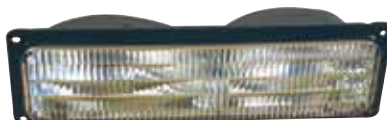

332-1615-US

PARK/SIGNAL LAMP UNIT
 R 5976838
 L 5976837
 20PCS 3.55CFT
 WT:25.35LBS

PARTSLINK NO:
 R GM2521128
 L GM2520128

17-332-1914RB/LB

CONNECTOR PLATE, REAR LAMP
 R 16511566
 L 16511565
 50PCS 1.13CFT
 WT:10.47LBS