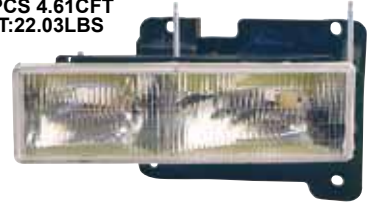

REPLACEMENT FOR
BLAZER '92-'94/TAHOE '95-'99
SEALED BEAM HEAD LAMP TYPE
(FULL SIZE)

335-2011N-AS

FOG LAMP ASSY
R/L 12477563
12PCS 1.46CFT
WT:8.6LBS

PARTSLINK NO:
R/L GM2592139

P-H001H

HEAD LAMP ASSY
R/L 25796739
R/L 2572850
R/L 16522983
6PCS 1.32CFT
WT:17.86LBS

PARTSLINK NO:
R/L GM2500112

HALOGEN

332-1117-AS

HEAD LAMP ASSY
R 15034930
L 15034929
R 15602614
L 15602613
6PCS 4.61CFT
WT:22.03LBS

PARTSLINK NO:
R GM2503101
L GM2502101

332-1521-US

SIDE MARKER LAMP UNIT
R 5975196
L 5975195
20PCS 0.63CFT
WT:5.73LBS
PARTSLINK NO:
R GM2551105
L GM2550105

LOWER

332-1528-US

SIDE MARKER LAMP UNIT
R 5974342
L 5974341
20PCS 0.77CFT
WT:6.39LBS
PARTSLINK NO:
R GM2557101
L GM2556101

332-1525--S

SIDE MARKER LAMP
R 5977460
L 5977459
20PCS 1.24CFT
WT:10.14LBS

PARTSLINK NO:
R GM2551143
L GM2550143

UPPER REFLECTOR

332-1914-AS

TAIL LAMP ASSY
R 5977868
L 5977867
10PCS 3.48CFT
WT:28.66LBS

PARTSLINK NO:
R GM2801104
L GM2800104

332-1914-US
LENS & HOUSING ASSY
W/O PLATE, CONECTOR
R N/A
L N/A
PARTSLINK NO:
R GM2809108
L GM2808108
R GM2801125
L GM2800124

332-1611-US

PARK/SIGNAL LAMP UNIT
R 5974338
L 5974337
20PCS 3.57CFT
WT:22.93LBS

PARTSLINK NO:
R GM2521104
L GM2520104

332-1615-US

PARK/SIGNAL LAMP UNIT
R 5976838
L 5976837
20PCS 3.55CFT
WT:25.35LBS

PARTSLINK NO:
R GM2521128
L GM2520128

332-1914-AS

TAIL LAMP ASSY
R 5977868
L 5977867
10PCS 3.48CFT
WT:28.66LBS

PARTSLINK NO:
R GM2801104
L GM2800104

332-1914-US
LENS & HOUSING ASSY
W/O PLATE, CONECTOR
R N/A
L N/A
PARTSLINK NO:
R GM2809108
L GM2808108
R GM2801125
L GM2800124

17-332-1914RB/LB

CONNECTOR PLATE, REAR LAMP
R 16511566
L 16511565
50PCS 1.13CFT
WT:10.47LBS

PARTSLINK NO:
R GM2807101
L GM2806101

17-332-1914RB/LB

CONNECTOR PLATE, REAR LAMP
R 16511566
L 16511565
50PCS 1.13CFT
WT:10.47LBS