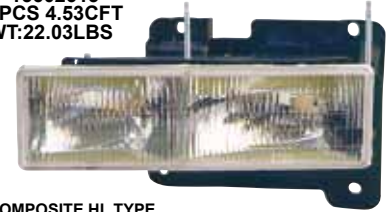

COMPOSITE HL TYPE

335-2028-AS

FOG LAMP ASSY

R 15938290
L 15938289
R 25883246
L 25883245
R 15910025
L 15910024
12PCS 2.18CFT
WT:12.35LBS

PARTSLINK NO:
R GM2593160
L GM2592160