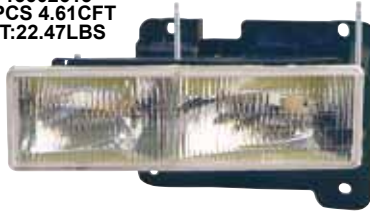

335-2003-AS

'94-'97

FOG LAMP ASSY
R 16524928
L 16524927
12PCS 2.88CFT
WT:22.27LBS

PARTSLINK NO:
R GM2593106
L GM2592106