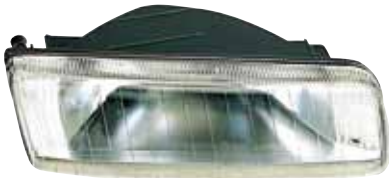

REPLACEMENT FOR
VISION '93-'95

REPLACEMENT FOR
VISION '96-'97

333-1156-US

'94-'95

HEAD LAMP UNIT

R 4762058

L 4762059

L 4530343

6PCS 2.02CFT

WT:10.35LBS

PARTSLINK NO:

R CH2503102

L CH2502102

W/O BULB

333-1157-US

HEAD LAMP UNIT

R 4856562

L 4856563

6PCS 2.02CFT

WT:10.35LBS

PARTSLINK NO:

R CH2503111

L CH2502111

W/O BULB

333-1107-US

'93

HEAD LAMP UNIT

R 04746436

L 04746437

6PCS 2.02CFT

WT:10.13LBS

PARTSLINK NO:

R CH2519105

L CH2518105

W/O BULB

333-1705-UD

BRKT,HEAD LAMP MTG

R 4746446

L 4746447

10PCS 5.26CFT

WT:16.96LBS

PARTSLINK NO:

R CH2515105

L CH2514105

333-1506-US

'93-'95

PARK/SIGNAL/SIDE

MARKER LAMP UNIT

R 4746440

L 4746441

20PCS 3.56CFT

WT:18.5LBS

PARTSLINK NO:

R CH2521134

L CH2520134

333-1705-UD

BRKT,HEAD LAMP MTG

R 4746446

L 4746447

10PCS 5.26CFT

WT:16.96LBS

PARTSLINK NO:

R CH2515105

L CH2514105