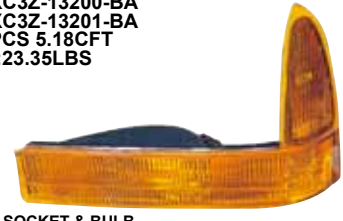

331-1638-US

'00-'01

PARK/SIGNAL LAMP UNIT
R F81Z-13200-AA
L F81Z-13201-AA
R XC3Z-13200-BA
L XC3Z-13201-BA
10PCS 5.18CFT
WT:23.35LBS

PARTSLINK NO:
R FO2521141
L FO2520141

W/O SOCKET & BULB
'01 W/O NO BOUNDARIES PKG

330-2025-AS

'01-'04

FOG LAMP ASSY
R 3C3Z-15200-AA
L 3C3Z-15200-BA
12PCS 5.62CFT
WT:23.37LBS
PARTSLINK NO:
R FO2593200
L FO2592200