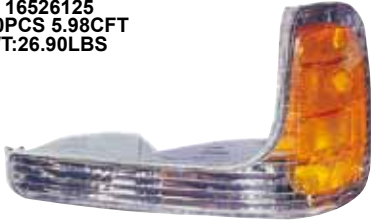

335-1606-US

PARK/SIGNAL SIDE MARKER LAMP UNIT
R 15763596
L 15763595
R 16526126
L 16526125
10PCS 5.98CFT
WT:26.90LBS

PARTSLINK NO:
R GM2521183
L GM2520183