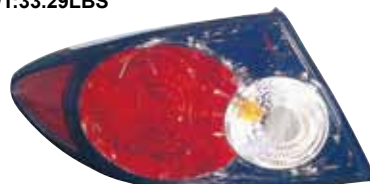

HATCHBACK, SEDAN
W/O TURBO SPORT TYPE