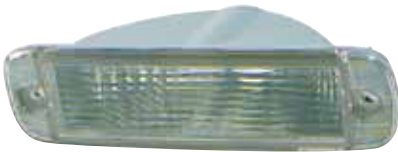

335-1607-US

PARK/SIGNAL/SIDE MARKER LAMP UNIT
R 15880074
L 15880073
R 10395418
L 10395419
R 15748585
L 15748584
R 20772636
L 20772637
20PCS 4.83CFT
WT:35.27LBS

PARTSLINK NO:
R GM2521188
L GM2520188