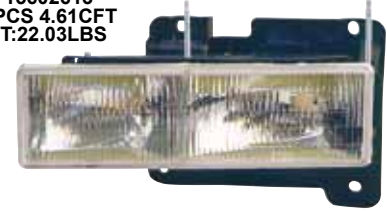

REPLACEMENT FOR
**SUBURBAN '92-'93 COMPOSITE
HEAD LAMP TYPE(FULL SIZE)**

REPLACEMENT FOR
**SUBURBAN '92-'99 SEALED BEAM
HEAD LAMP TYPE(FULL SIZE)**

REPLACEMENT FOR
**SUBURBAN '94-'99 COMPOSITE
HEAD LAMP TYPE(FULL SIZE)**

332-1117-AS

HEAD LAMP ASSY
R 15034930
L 15034929
R 15602614
L 15602613
6PCS 4.61CFT
WT:22.47LBS

PARTSLINK NO:
R GM2503101
L GM2502101

P-H001H

HEAD LAMP ASSY
R/L 25796739
R/L 2572850
R/L 16522983
6PCS 1.32CFT
WT:17.84LBS

PARTSLINK NO:
R/L GM2500112

HALOGEN

332-1117-AS

HEAD LAMP ASSY
R 15034930
L 15034929
R 15602614
L 15602613
6PCS 4.61CFT
WT:22.03LBS

PARTSLINK NO:
R GM2503101
L GM2502101

332-1519-US

SIDE MARKER LAMP UNIT
R 5975200
L 5975199
20PCS 1.86CFT
WT:13.67LBS
PARTSLINK NO:
R GM2551141
L GM2550141

332-1528-US

SIDE MARKER LAMP UNIT
R 5974342
L 5974341
20PCS 0.77CFT
WT:6.39LBS
PARTSLINK NO:
R GM2557101
L GM2556101

332-1548-US

SIDE MARKER LAMP UNIT
R 5977464
L 5977463
20PCS 0.51CFT
WT:3.09LBS
PARTSLINK NO:
R GM2551148
L GM2550148

UPPER REFLECTOR

332-1612-US6

PARK/SIGNAL LAMP UNIT
R 5975424
L 5975423
20PCS 3.13CFT
WT:23.15LBS

PARTSLINK NO:
R GM2521108
L GM2520108

332-1611-US

PARK/SIGNAL LAMP UNIT
R 5974338
L 5974337
20PCS 3.57CFT
WT:22.93LBS

PARTSLINK NO:
R GM2521104
L GM2520104

332-1544-US

SIDE MARKER LAMP UNIT
R 5977740
L 5977739
20PCS 0.55CFT
WT:5.73LBS
PARTSLINK NO:
R GM2551145
L GM2550145

LOWER

332-1914-AS

TAIL LAMP ASSY
R 5977868
L 5977867
10PCS 3.48CFT
WT:28.66LBS

PARTSLINK NO:
R GM2801104
L GM2800104

332-1914-AS

TAIL LAMP ASSY
R 5977868
L 5977867
10PCS 3.48CFT
WT:28.66LBS

PARTSLINK NO:
R GM2801104
L GM2800104

332-1914-US

LENS & HOUSING ASSY
W/O PLATE, CONECTOR
R N/A
L N/A
PARTSLINK NO:
R GM2809108
L GM2808108
R GM2801125
L GM2800124

332-1615-US

PARK/SIGNAL LAMP UNIT
R 5976838
L 5976837
20PCS 3.55CFT
WT:25.35LBS