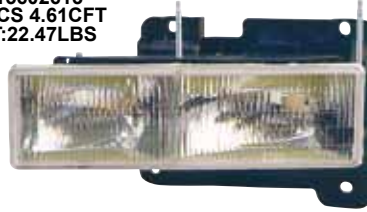

REPLACEMENT FOR
YUKON '92-'93 COMPOSITE
HEAD LAMP TYPE(FULL SIZE)

332-1117-AS

HEAD LAMP ASSY

R 15034930
L 15034929
R 15602614
L 15602613
6PCS 4.61CFT
WT:22.47LBS

PARTSLINK NO:
R GM2503101
L GM2502101

REPLACEMENT FOR
YUKON '92-'93 COMPOSITE
HEAD LAMP TYPE(FULL SIZE)