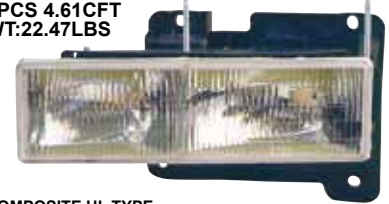

COMPOSITE HL TYPE

P-H001H

HEAD LAMP ASSY
R/L 25796739
R/L 2572850
R/L 16522983
6PCS 1.32CFT
WT:17.86LBS

PARTSLINK NO:
R/L GM2500112