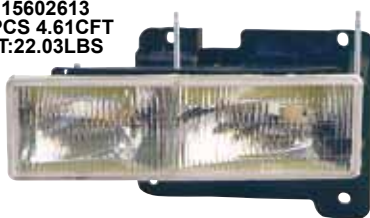

REPLACEMENT FOR
**YUKON '92-'99 SEALED BEAM
HEAD LAMP TYPE(FULL SIZE)**

REPLACEMENT FOR
**YUKON '94-'99 COMPOSITE
HEAD LAMP TYPE(FULL SIZE)**

P-H001H

HEAD LAMP ASSY
R/L 25796739
R/L 2572850
R/L 16522983
6PCS 1.32CFT
WT:17.86LBS

PARTSLINK NO:
R/L GM2500112

332-1117-AS

HEAD LAMP ASSY
R 15034930
L 15034929
R 15602614
L 15602613
6PCS 4.61CFT
WT:22.03LBS

PARTSLINK NO:
R GM2503101
L GM2502101

332-1528-US

SIDE MARKER LAMP UNIT
R 5974342
L 5974341
20PCS 0.77CFT
WT:6.39LBS
PARTSLINK NO:
R GM2557101
L GM2556101

332-1548-US

SIDE MARKER LAMP UNIT
R 5977464
L 5977463
20PCS 0.51CFT
WT:3.09LBS

PARTSLINK NO:
R GM2551148
L GM2550148

332-1611-US

PARK/SIGNAL LAMP UNIT
R 5974338
L 5974337
20PCS 3.57CFT
WT:22.93LBS

PARTSLINK NO:
R GM2521104
L GM2520104

332-1544-US

SIDE MARKER LAMP UNIT
R 5977740
L 5977739
20PCS 0.55CFT
WT:5.73LBS

PARTSLINK NO:
R GM2551145
L GM2550145

332-1914-AS

TAIL LAMP ASSY
R 5977868
L 5977867
10PCS 3.48CFT
WT:28.66LBS

PARTSLINK NO:
R GM2801104
L GM2800104

332-1914-US

LENS & HOUSING ASSY
W/O PLATE, CONECTOR
R N/A
L N/A
PARTSLINK NO:
R GM2809108
L GM2808108
R GM2801125
L GM2800124

332-1615-US

PARK/SIGNAL LAMP UNIT
R 5976838
L 5976837
20PCS 3.55CFT
WT:25.35LBS

PARTSLINK NO:
R GM2521128
L GM2520128

17-332-1914RB/LB

CONNECTOR PLATE, REAR LAMP
R 16511566
L 16511565
50PCS 1.13CFT
WT:10.47LBS

PARTSLINK NO:
R GM2807101
L GM2806101

332-1914-AS

TAIL LAMP ASSY
R 5977868
L 5977867
10PCS 3.48CFT
WT:28.66LBS

PARTSLINK NO:
R GM2801104
L GM2800104

332-1914-US

LENS & HOUSING ASSY
W/O PLATE, CONECTOR
R N/A
L N/A
PARTSLINK NO:
R GM2809108
L GM2808108
R GM2801125
L GM2800124