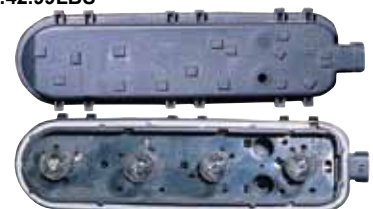

17-332-1931R/LB

TAIL LAMP HOUSING SOCKET(CONNECTOR)
R 12335927
L 12335926
50PCS 4.79CFT
WT:42.99LBS

PARTSLINK NO:
R GM2817100
L GM2817101