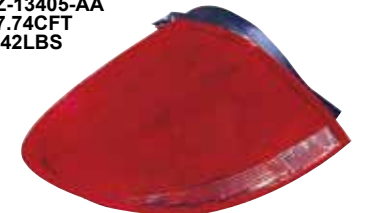

SEDAN

REPLACEMENT FOR
TAURUS '00-'07

REPLACEMENT FOR
TAURUS '08-'09

REPLACEMENT FOR
TAURUS '10-'11

330-1108-AS2

'03

HEAD LAMP ASSY
R 3F1Z-13008-AA
L 3F1Z-13008-AB
4PCS 6.80CFT
WT:34.80LBS

PARTSLINK NO:
R FO2503206
L FO2502206