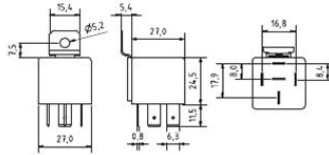

Mit Lasche / With Bracket

Ohne Lasche / Without Bracket