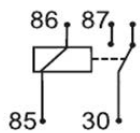

C1

C4

MIKRO / ULTRAMIKRO RELAIS MICRO / ULTRA MICRO RELAYS

IKA-No.	Configuration	Original	References	Technical data	Applications
9 9048 1  	T13 C1	Bosch VDO	0 332 017 103 V23073-B1005-A302	12V, MICRO 25A Normally open SEALED !	Volvo 29 200 006
9 9050 1  	T15 C1			12V, MICRO 25A Normally open 2.8mm	
9 9051 1  	T15 C3			12V, MICRO 25A Normally open 2.8mm with DIODE !	
9 9053 1  	T13 C2	Bosch	0 332 017 100 0 332 017 300	12V, MICRO 25A Normally open SEALED ! with RESISTOR !	Fiat 11129885 46520412
9 9054 1  	T13 C3			12V, MICRO 25A Normally open SEALED ! with DIODE !	
9 9055 1  	T14 C4			12V, MICRO 20/25A Changeover SEALED !	