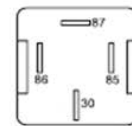

Mini Relays / Mini Relais

Relays with fuse / Relais mit Sicherung

Die Kontaktbelastbarkeit bei 12V beträgt 30A. Das Relais ist mit einer 15A-Sicherung ausgestattet. Andere Sicherungen sind auf Wunsch verfügbar.

The rated load at 12V is 30A. The relay is equipped with a 15A fuse. Other fuses are available on demand.

T1