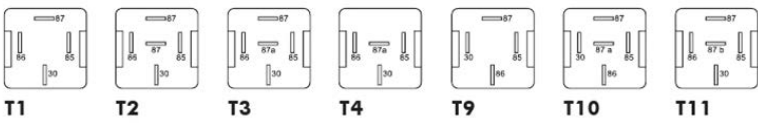

Relays with fuse / Relais mit Sicherung

Die Kontaktbelastbarkeit bei 12V beträgt 30A. Das Relais ist mit einer 15A-Sicherung ausgestattet. Andere Sicherungen sind auf Wunsch verfügbar.

The rated load at 12V is 30A. The relay is equipped with a 15A fuse. Other fuses are available on demand.