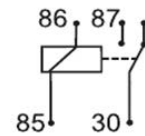

Ultra Micro Relays / Ultra Mikro Relais

C4

Micro Relays / Mikro Relais