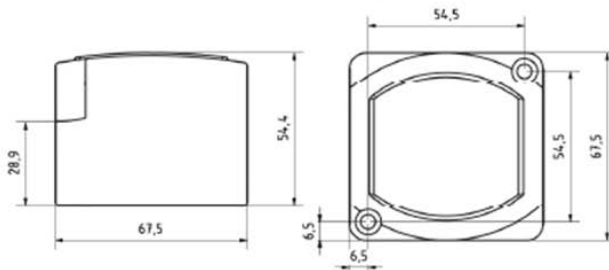

Intelligentes Batterietrennrelais / Voltage Sensitive Battery Relay