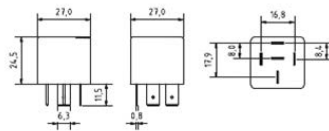

Relays with fuse / Relais mit Sicherung

Die Kontaktbelastbarkeit bei 12V beträgt 30A. Das Relais ist mit einer 15A-Sicherung ausgestattet. Andere Sicherungen sind auf Wunsch verfügbar.

The rated load at 12V is 30A. The relay is equipped with a 15A fuse. Other fuses are available on demand.