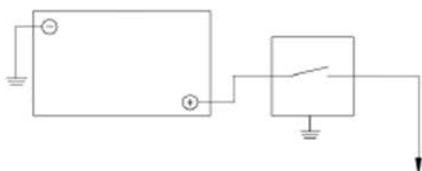

Für Einzelbatterie / For Single Battery

Erreicht die Batteriespannung 12.65 V, wird das vollautomatische Batterietrennrelais aktiv und verbindet zusätzliche Verbraucher mit der Batterie. Die Kontrollleuchte schaltet ab. Fällt die Spannung unter 11 V, erkennt das Relais dies und trennt die Verbraucher von der Batterie. Die Kontrollleuchte schaltet ein. Dieses System verhindert, dass sich die Anlasserbatterie entlädt und schützt die empfindliche Elektronik vor Spannungsspitzen, die beim Starten des Motors entstehen können.

If the battery voltage reaches 12.65 V, the battery protection pulls in and connects the loads to the battery. The control LED is off now. If the voltage drops below 11 V, the relay detects this and disconnects the loads from the battery. The control LED is on now. This system prevents the starter battery from discharging and protects the sensitive electronic equipment from harmful engine start up spikes.