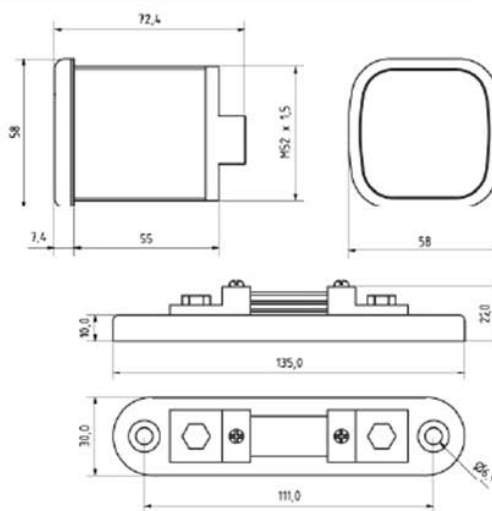

Überwachungsanzeige für Doppelbatteriesysteme Monitor for Twin Battery Systems