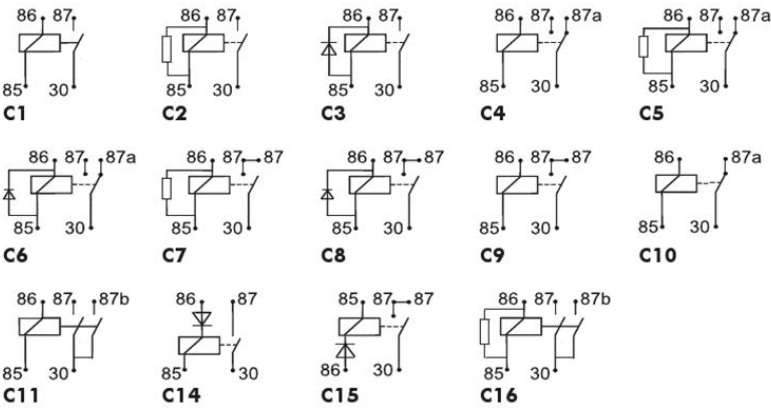

Relays with fuse / Relais mit Sicherung

Die Kontaktbelastbarkeit bei 12V beträgt 30A. Das Relais ist mit einer 15A-Sicherung ausgestattet. Andere Sicherungen sind auf Wunsch verfügbar.

The rated load at 12V is 30A. The relay is equipped with a 15A fuse. Other fuses are available on demand.