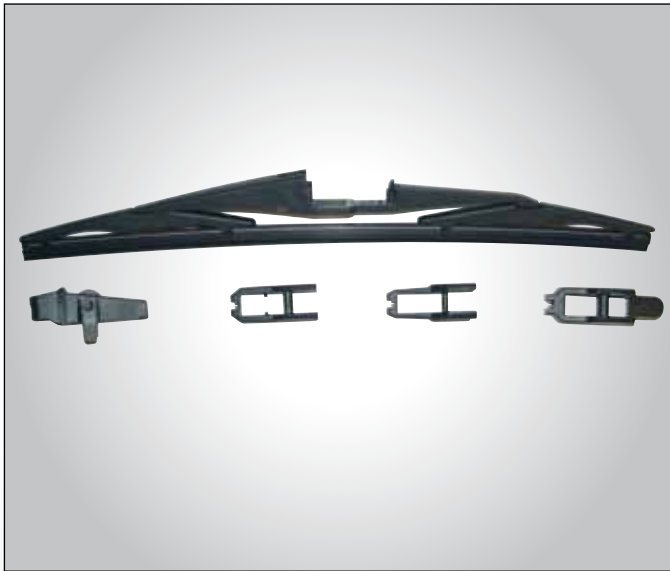

Rear Wiper Blades - Spazzole posteriori

Code - Codice	mm	Note
SS-X28R	280	
SS-X30R	300	
SS-X35R	350	
SS-X40R	400